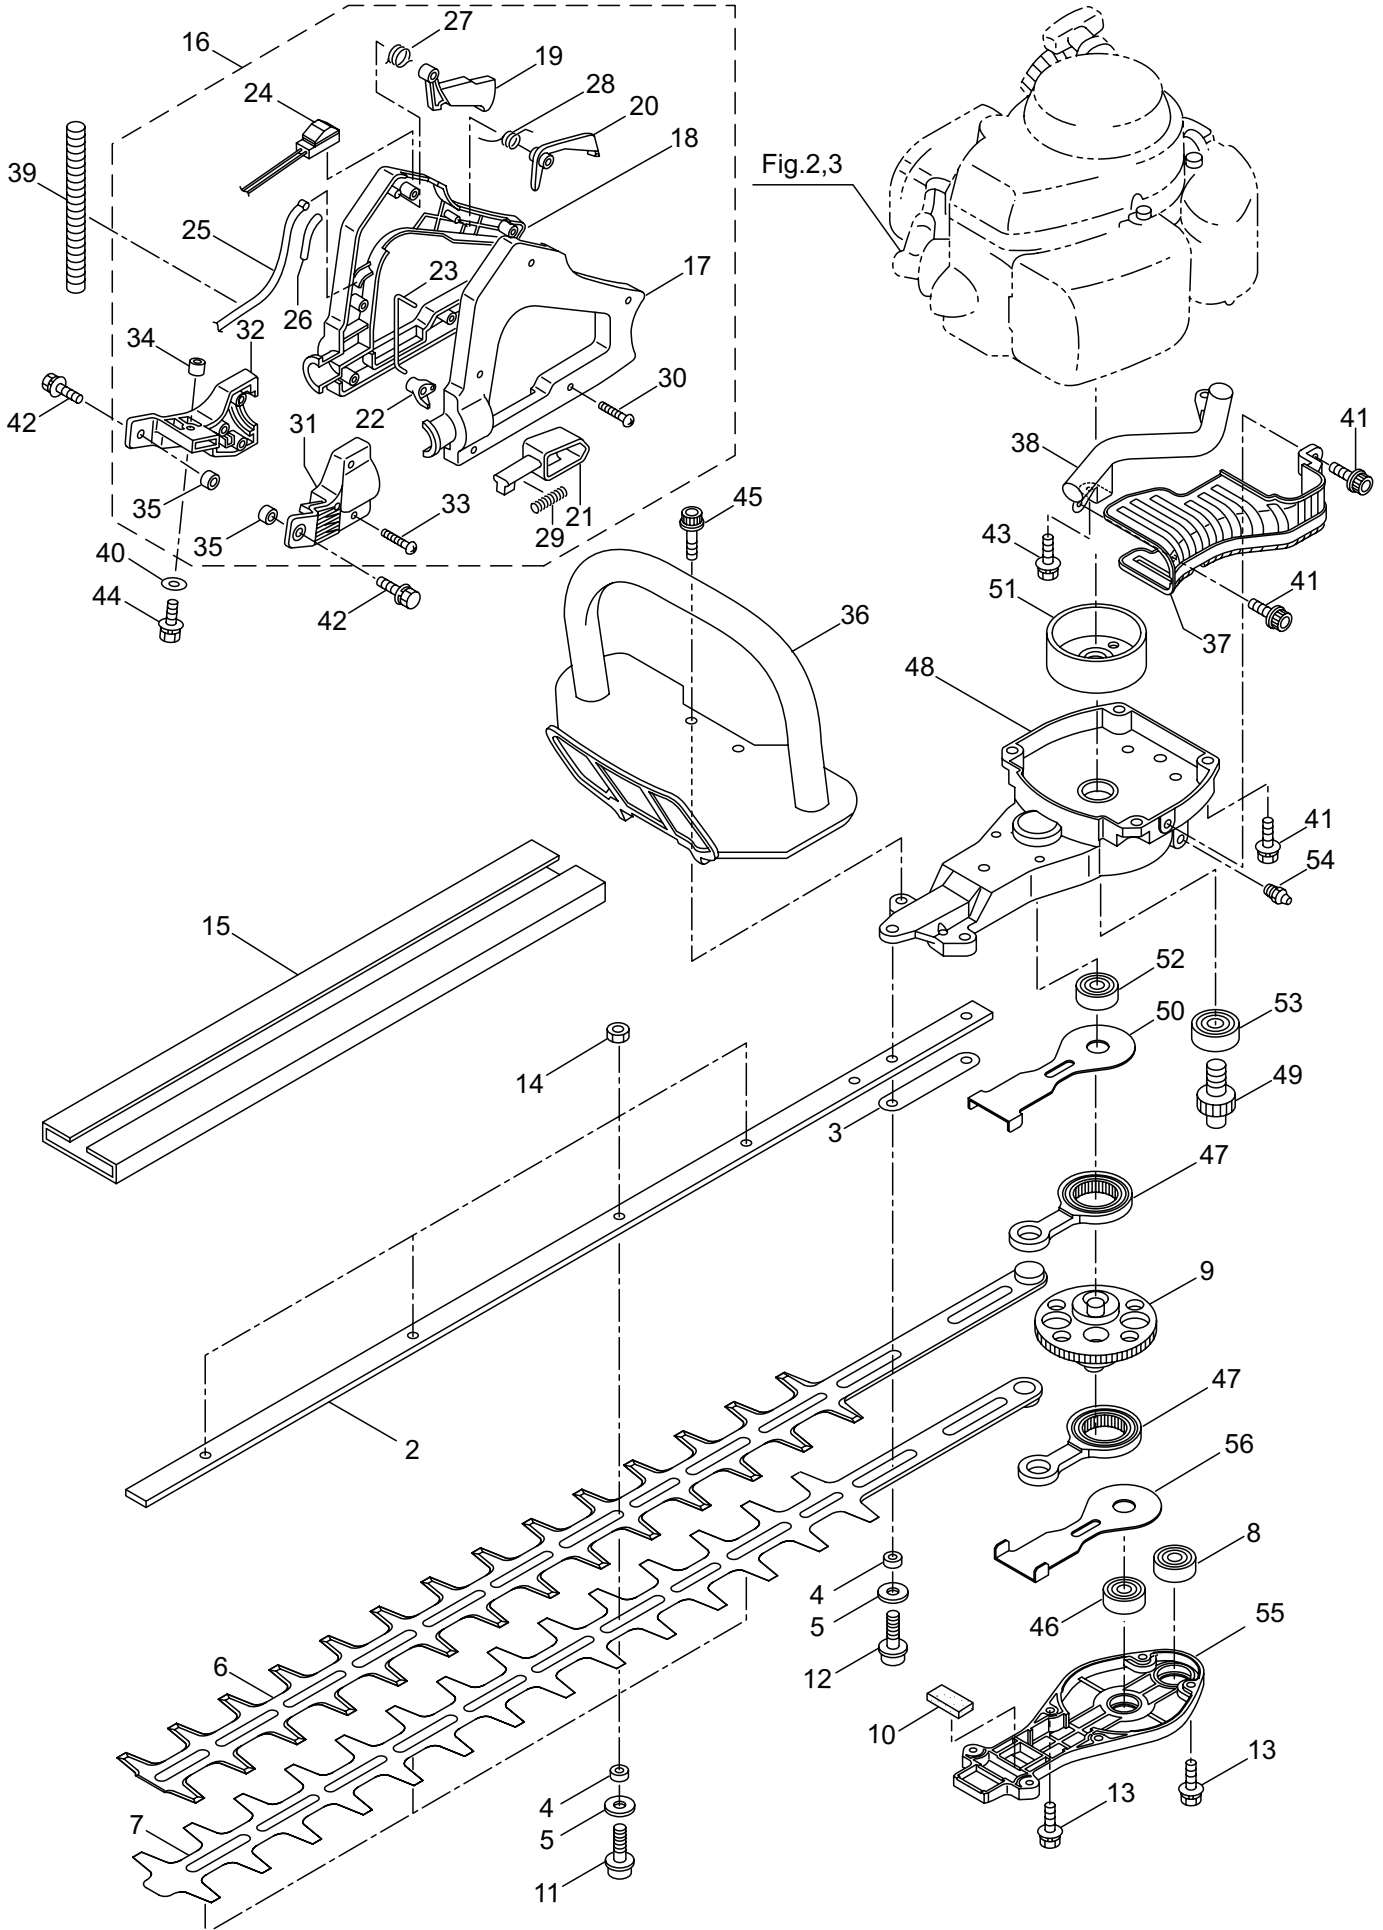

2013.01.

P/N 523545

1. H23DR
MAIN BODY

Ref. No.	Parts No.	Parts Name	Q'ty	Remarks
1-1	362349	H23DR	1	
1-2	271887	Guide Plate	1	
1-3	271888	Spacer Plate	1	
1-4	271889	Spacer	6	
1-5	271890	Washer	6	
1-6	271891	Upper Blade	1	
1-7	271892	Lower Blade	1	
1-8	271925	Bearing	1	
1-9	271926	Crank Comp.	1	
1-10	271927	Felt	1	
1-11	271896	Screw	4	
1-12	271897	Screw	2	
1-13	271910	Screw	3	
1-14	271899	Nut	4	
1-15	271901	Cover of Blade	1	
1-16	271902	Rear Handle Ass'y	1	Incl.17-35
1-17	271278	Rear Handle (L)	1	
1-18	271279	Rear Handle (R)	1	
1-19	271280	Throttle Lever	1	
1-20	271281	Stop Lever	1	
1-21	271282	Lock Lever	1	
1-22	271283	Lock Lever Stopper	1	
1-23	271284	Rod	1	
1-24	271285	Switch	1	
1-25	271904	Cable Comp.	1	
1-26	271287	Spacer	1	
1-27	271288	Spring	1	
1-28	271289	Spring	1	
1-29	270400	Spring	1	
1-30	271276	Screw	5	
1-31	271274	Handle Stay (L)	1	
1-32	271275	Handle Stay (R)	1	
1-33	271276	Screw	3	
1-34	270424	Spacer	1	
1-35	271277	Spacer	2	
1-36	271905	Front Handle	1	
1-37	271906	Tail Pipe Cover	1	
1-38	271907	Tail Pipe Comp.	1	
1-39	271221	Tube	1	
1-40	270843	Washer	1	25X6XT1.6
1-41	271908	Screw	6	
1-42	271909	Screw	2	
1-43	271910	Screw	1	
1-44	271911	Screw	1	
1-45	271912	Screw	2	

1. H23DR
MAIN BODY

Ref. No.	Parts No.	Parts Name	Q'ty	Remarks
1-46	270423	Bearing	1	
1-47	271914	Rod Ass'y	2	
1-48	271918	Upper Case	1	
1-49	271919	Pinion	1	
1-50	271920	Plate	1	
1-51	270021	Clutch Drum	1	
1-52	271921	Bearing	1	
1-53	580767	Bearing	1	
1-54	991937	Grease Nipple	1	
1-55	271923	Lower Case	1	
1-56	271924	Plate	1	