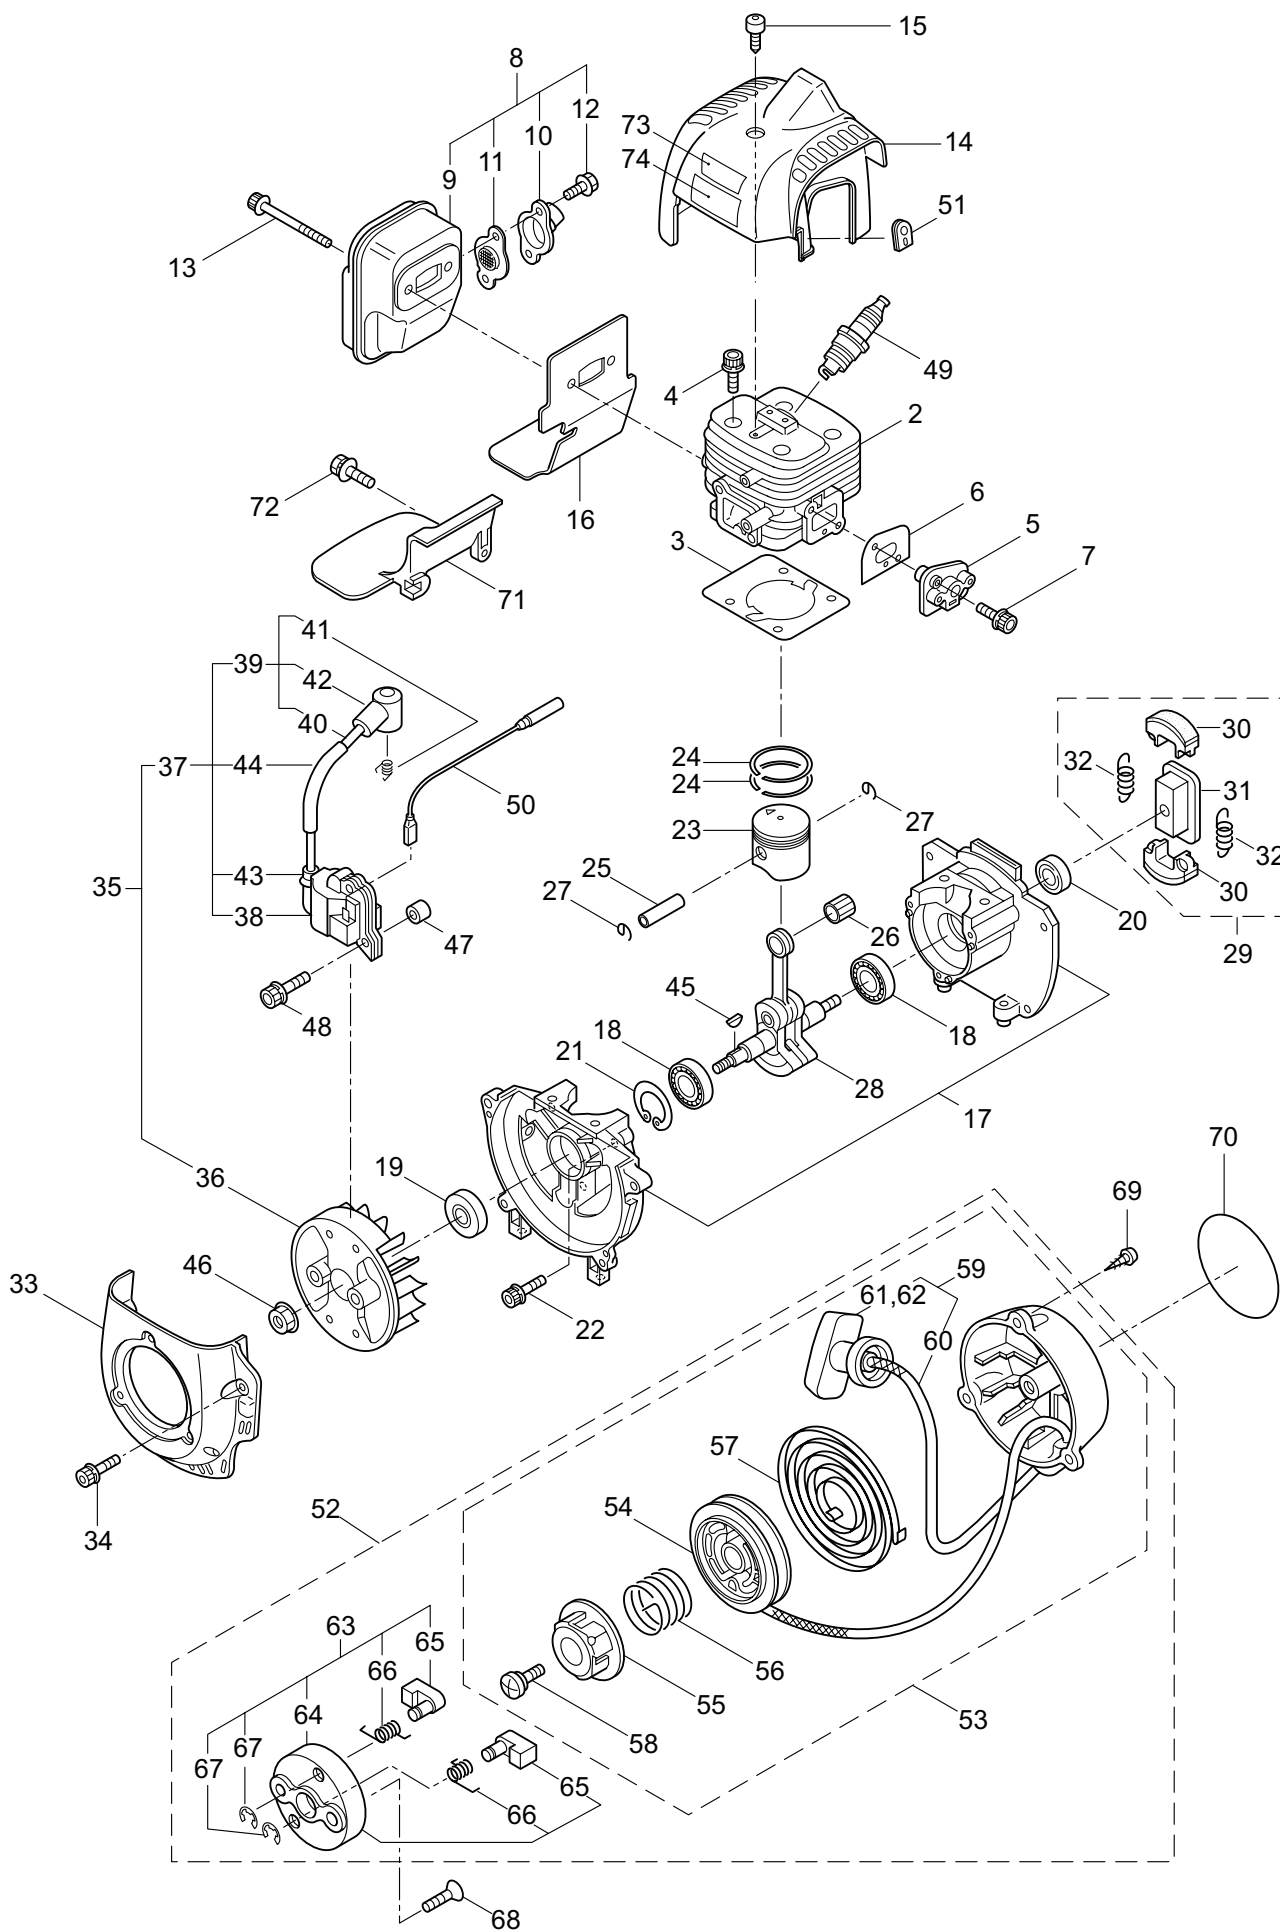

1. H23DR
MAIN BODY

Ref. No.	Parts No.	Parts Name	Q'ty	Remarks
1-46	270423	Bearing	1	
1-47	271914	Rod Ass'y	2	
1-48	271918	Upper Case	1	
1-49	271919	Pinion	1	
1-50	271920	Plate	1	
1-51	270021	Clutch Drum	1	
1-52	271921	Bearing	1	
1-53	580767	Bearing	1	
1-54	991937	Grease Nipple	1	
1-55	271923	Lower Case	1	
1-56	271924	Plate	1	

2. H23DR ENGINE

Ref. No.	Parts No.	Parts Name	Q'ty	Remarks
2-46	261417	Nut, Rotor	1	M8X13XT6.5
2-47	280381	Spacer	2	
2-48	261256	Cap Screw	2	M4X25WSW
2-49	285982	Spark Plug	1	BPM8Y
2-50	261772	Lead	1	
2-51	283140	Grommet	1	
2-52	283171	Recoil Starter Ass'y	1	Incl.53-67
2-53	283172	Recoil Ass'y	1	Incl.54-62
2-54	286363	Pulley	1	
2-55	286364	Cam Plate	1	
2-56	283290	Spring	1	
2-57	280931	Spiral Spring	1	
2-58	267213	Set Screw	1	
2-59	283291	Starter Rope Ass'y	1	Incl.60-62
2-60	283292	Starter Rope	1	
2-61	261725	Starter Knob	1	
2-62	283293	Rope Stopper	1	
2-63	283173	Starter Pawl Ass'y	1	Incl.64-67
2-64	283294	Pawl Case	1	
2-65	280936	Pawl	2	
2-66	283295	Return Spring	2	
2-67	020299	E-Ring	2	#4
2-68	264535	Screw	2	M6X20
2-69	280144	Screw	3	4X16
2-70	289411	Label	1	H23DR
2-71	288505	Under Cover	1	
2-72	267191	Screw	1	M5X16WSW
2-73	289465	Label	1	H23DR
2-74	272103	Label	1	EPA CER 230