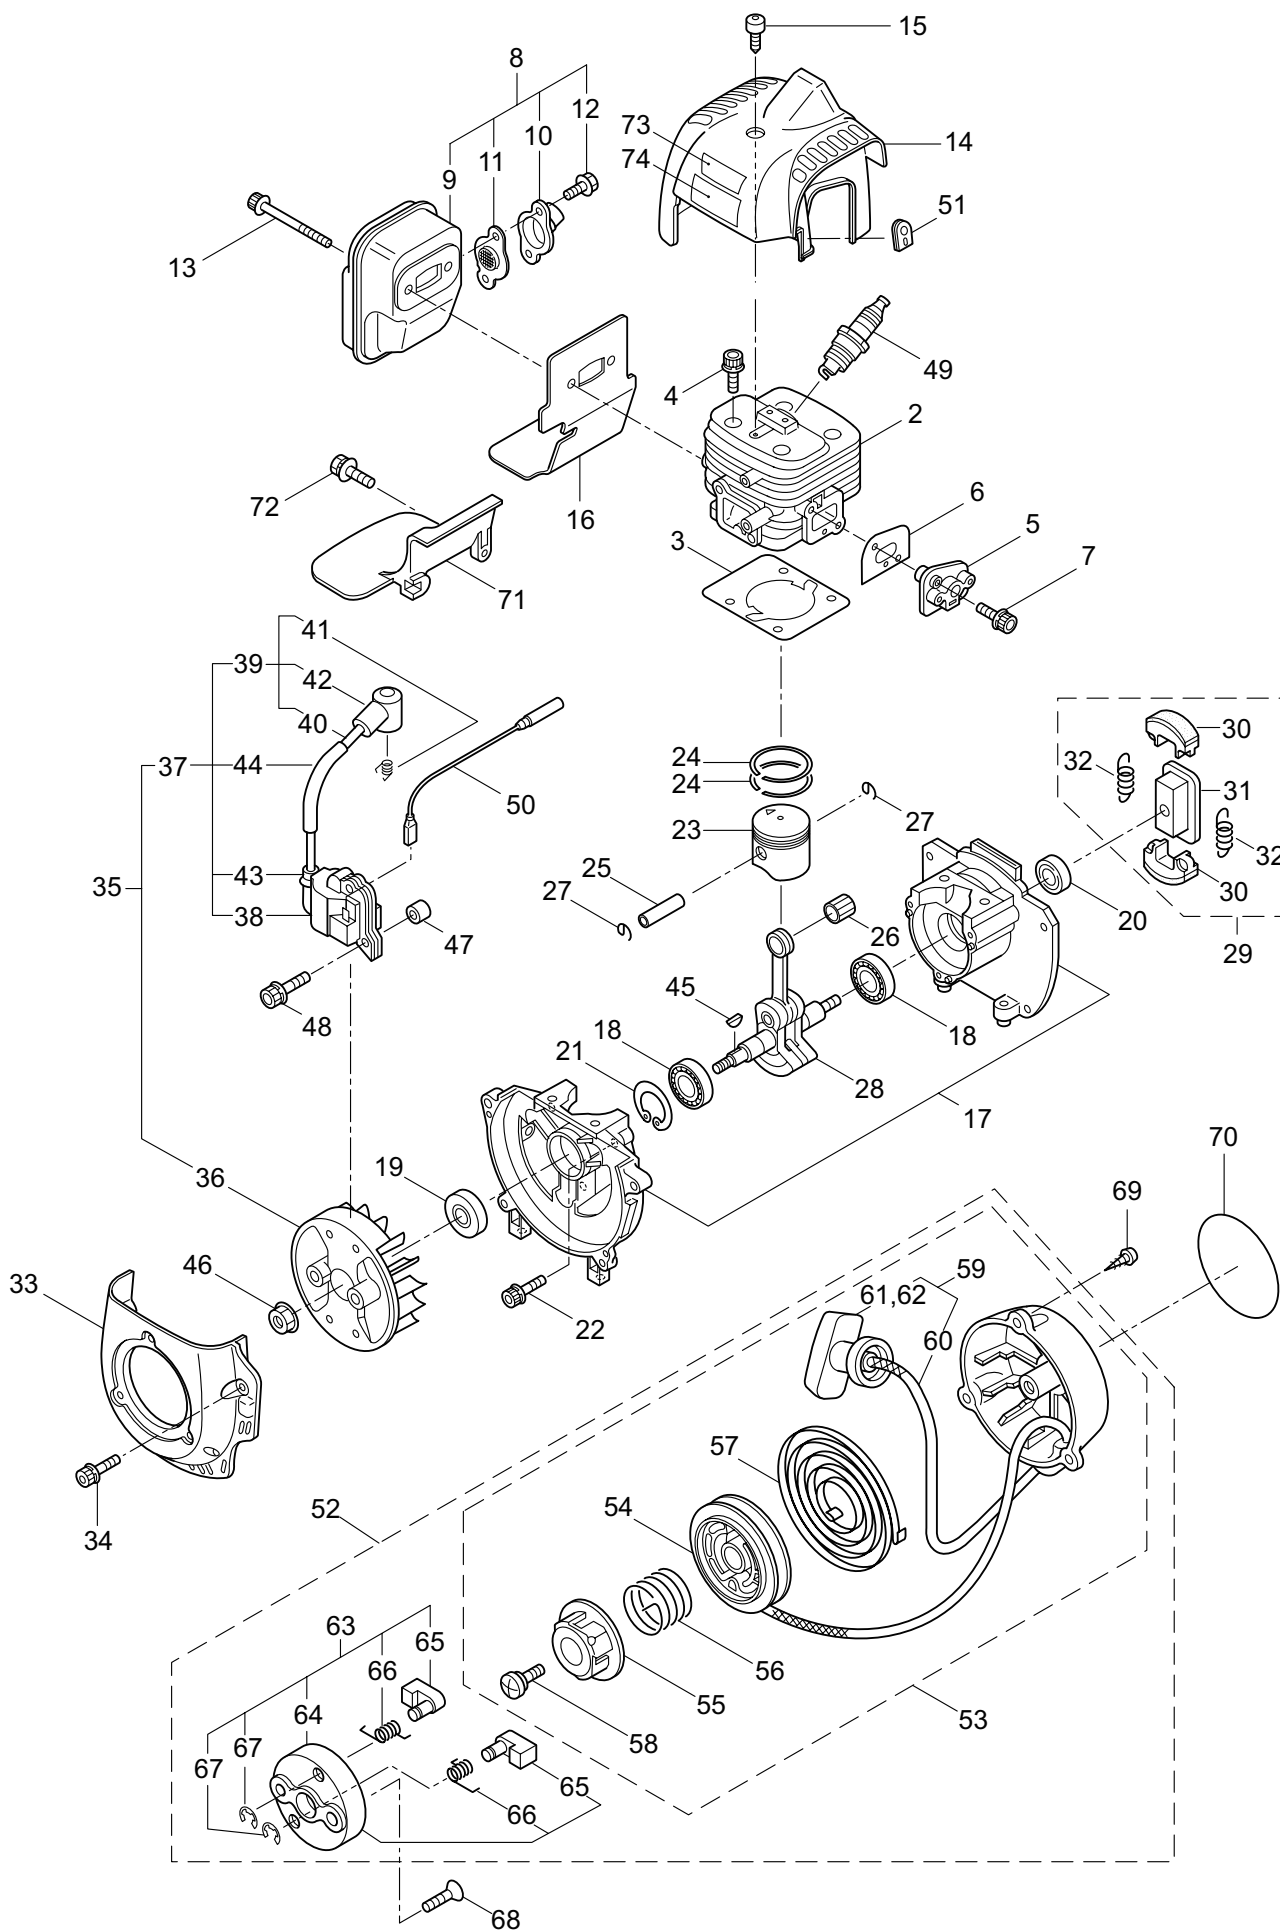

2. H23DR ENGINE

Ref. No.	Parts No.	Parts Name	Q'ty	Remarks
2-1	859118	Engine	1	CE230/60
2-2	288499	Cylinder	1	
2-3	286074	Gasket	1	
2-4	261250	Cap Screw	4	M5X20WSW
2-5	265802	Insulator	1	New gasket required
2-6	267049	Gasket	1	
2-7	265924	Cap Screw	2	M5X25WSW
2-8	288501	Muffler Ass'y	1	Incl.9-12
2-9	288502	Muffler Comp.	1	
2-10	288503	Muffler Tail	1	
2-11	288504	Spark Arrestor	1	
2-12	288542	Screw	2	M4X8
2-13	266402	Screw	2	M5X55
2-14	289402	Top Cover	1	
2-15	286399	Knob	1	M5
2-16	288506	Gasket	1	
2-17	288537	Crankcase	1	
2-18	280488	Bearing	2	PPL6001
2-19	261492	Oil Seal	1	
2-20	261386	Oil Seal	1	
2-21	055185	Snap Ring	1	#28
2-22	261246	Cap Screw	3	M5X25WSW
2-23	268032	Piston	1	
2-24	282177	Piston Ring	2	(2)Required
2-25	261036	Piston Pin	1	5.7X8X23.5L
2-26	263957	Bearing, Needle	1	
2-27	261576	Clip, Piston	2	
2-28	288511	Crankshaft/Conn.Rod Ass'y	1	
2-29	280404	Clutch Ass'y	1	Incl.30-32
2-30	280568	Clutch Shoe	2	(2)Required
2-31	280569	Clutch Boss	1	
2-32	280570	Spring	2	(2)Required
2-33	288508	Fan Cover	1	
2-34	261250	Cap Screw	4	M5X20WSW
2-35	288514	Magneto Ass'y	1	Incl.36-44
2-36	288515	Rotor/Fan	1	
2-37	288516	Ignition Coil Ass'y	1	Incl.38-44
2-38	289483	Coil	1	
2-39	289484	Spark Plug Wire Ass'y	1	Incl.40-42
2-40	289485	Spark Plug Wire	1	
2-41	283270	Connector	1	
2-42	283178	Plug Boot	1	
2-43	283271	Cap	1	
2-44	289486	Insulator	1	
2-45	261076	Woodruff Key	1	3X10