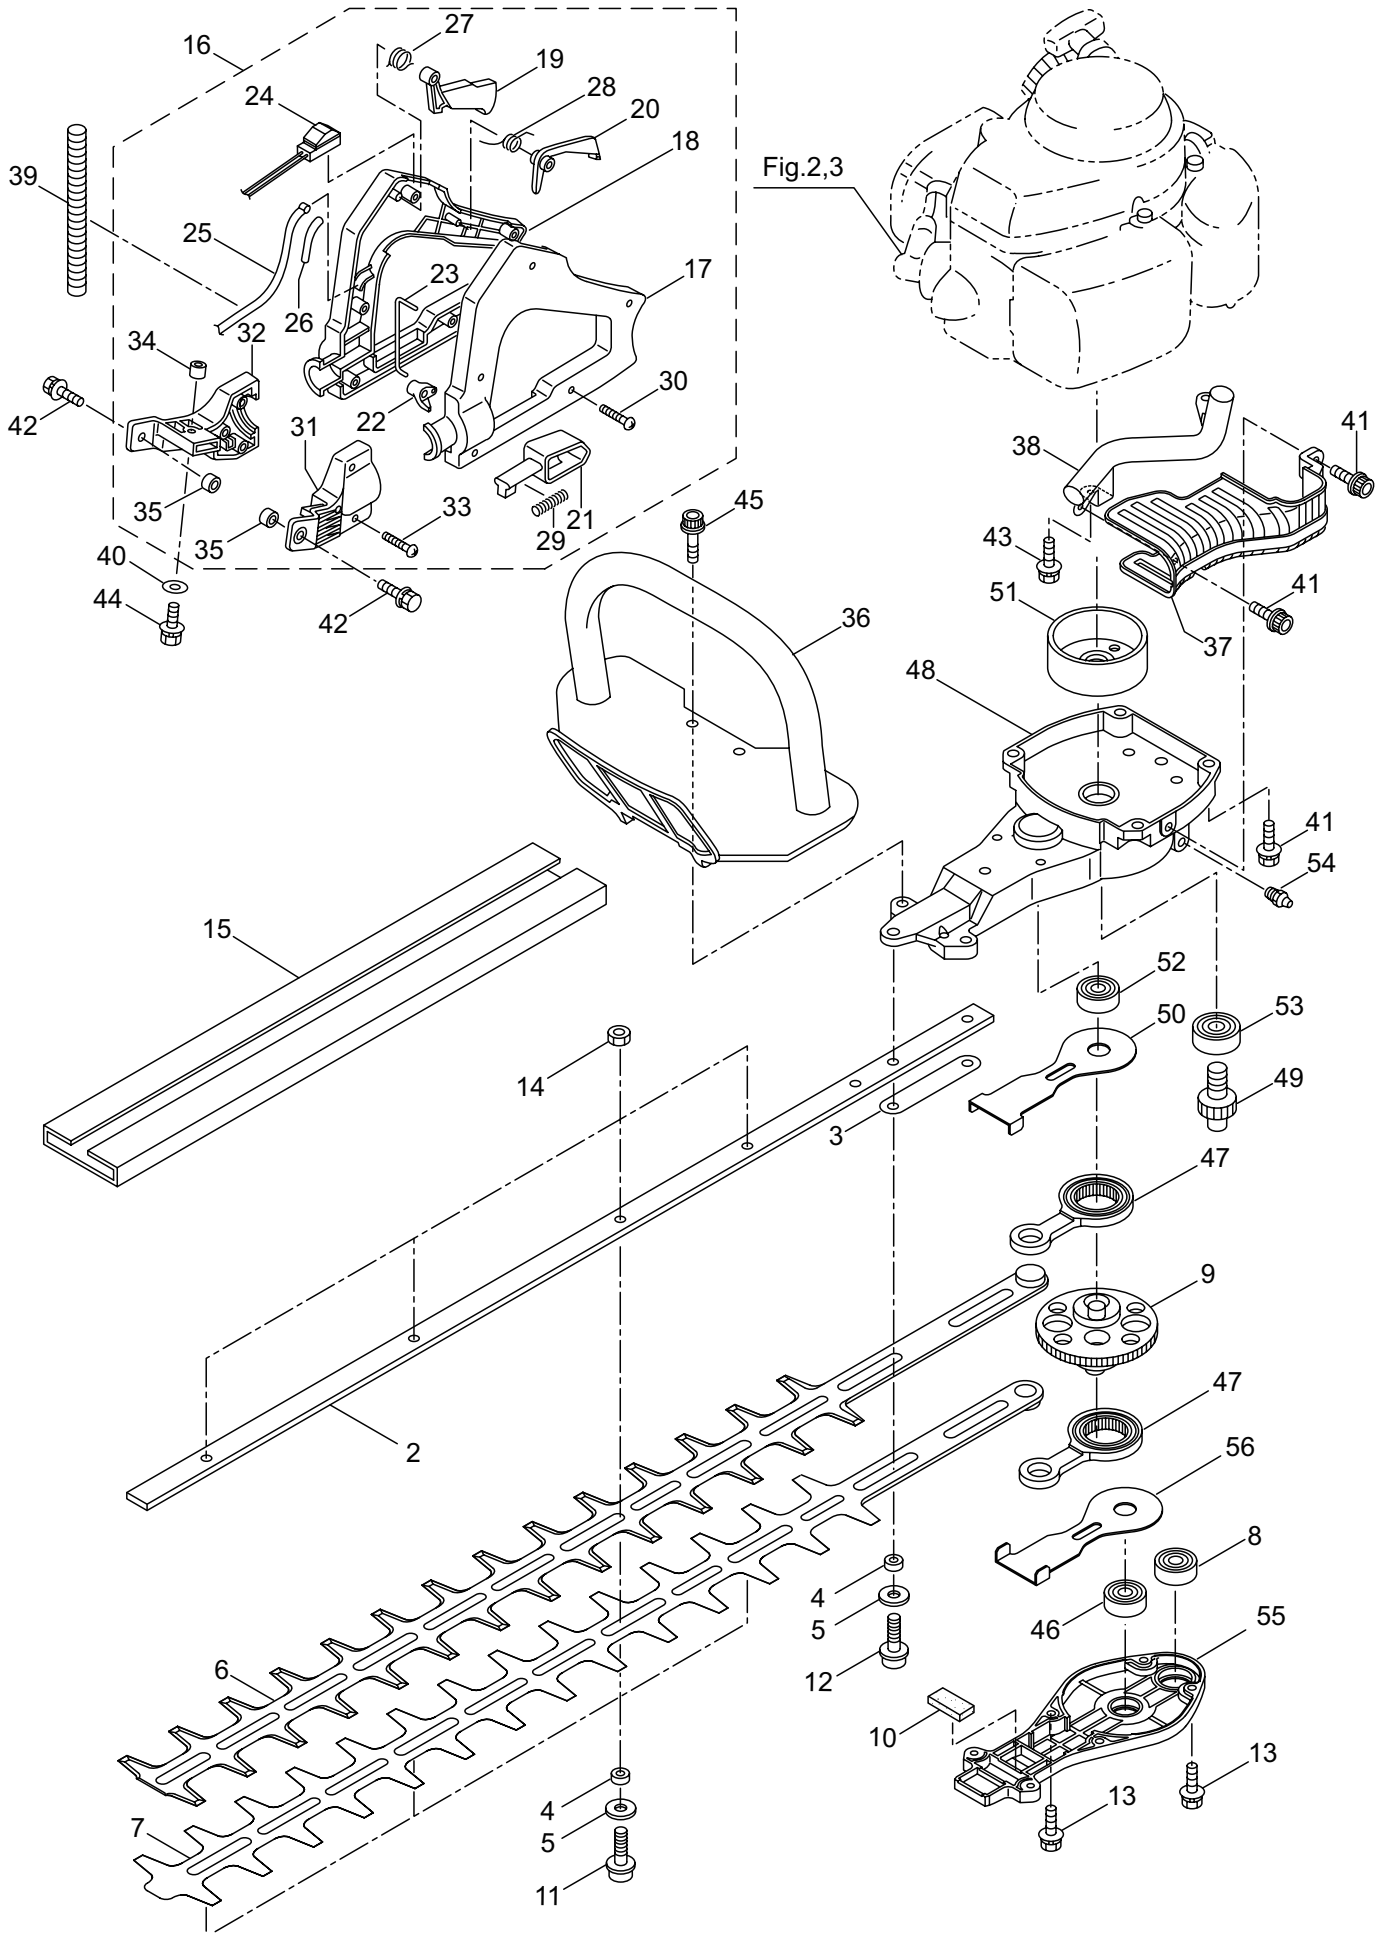

2013.01.

P/N 523545

1. H23DR
MAIN BODY

Ref. No.	Parts No.	Parts Name	Q'ty	Remarks
1-1	362349	H23DR	1	
1-2	271887	Guide Plate	1	
1-3	271888	Spacer Plate	1	
1-4	271889	Spacer	6	
1-5	271890	Washer	6	
1-6	271891	Upper Blade	1	
1-7	271892	Lower Blade	1	
1-8	271925	Bearing	1	
1-9	271926	Crank Comp.	1	
1-10	271927	Felt	1	
1-11	271896	Screw	4	
1-12	271897	Screw	2	
1-13	271910	Screw	3	
1-14	271899	Nut	4	
1-15	271901	Cover of Blade	1	
1-16	271902	Rear Handle Ass'y	1	Incl.17-35
1-17	271278	Rear Handle (L)	1	
1-18	271279	Rear Handle (R)	1	
1-19	271280	Throttle Lever	1	
1-20	271281	Stop Lever	1	
1-21	271282	Lock Lever	1	
1-22	271283	Lock Lever Stopper	1	
1-23	271284	Rod	1	
1-24	271285	Switch	1	
1-25	271904	Cable Comp.	1	
1-26	271287	Spacer	1	
1-27	271288	Spring	1	
1-28	271289	Spring	1	
1-29	270400	Spring	1	
1-30	271276	Screw	5	
1-31	271274	Handle Stay (L)	1	
1-32	271275	Handle Stay (R)	1	
1-33	271276	Screw	3	
1-34	270424	Spacer	1	
1-35	271277	Spacer	2	
1-36	271905	Front Handle	1	
1-37	271906	Tail Pipe Cover	1	
1-38	271907	Tail Pipe Comp.	1	
1-39	271221	Tube	1	
1-40	270843	Washer	1	25X6XT1.6
1-41	271908	Screw	6	
1-42	271909	Screw	2	
1-43	271910	Screw	1	
1-44	271911	Screw	1	
1-45	271912	Screw	2	

1. H23DR
MAIN BODY

Ref. No.	Parts No.	Parts Name	Q'ty	Remarks
1-46	270423	Bearing	1	
1-47	271914	Rod Ass'y	2	
1-48	271918	Upper Case	1	
1-49	271919	Pinion	1	
1-50	271920	Plate	1	
1-51	270021	Clutch Drum	1	
1-52	271921	Bearing	1	
1-53	580767	Bearing	1	
1-54	991937	Grease Nipple	1	
1-55	271923	Lower Case	1	
1-56	271924	Plate	1	