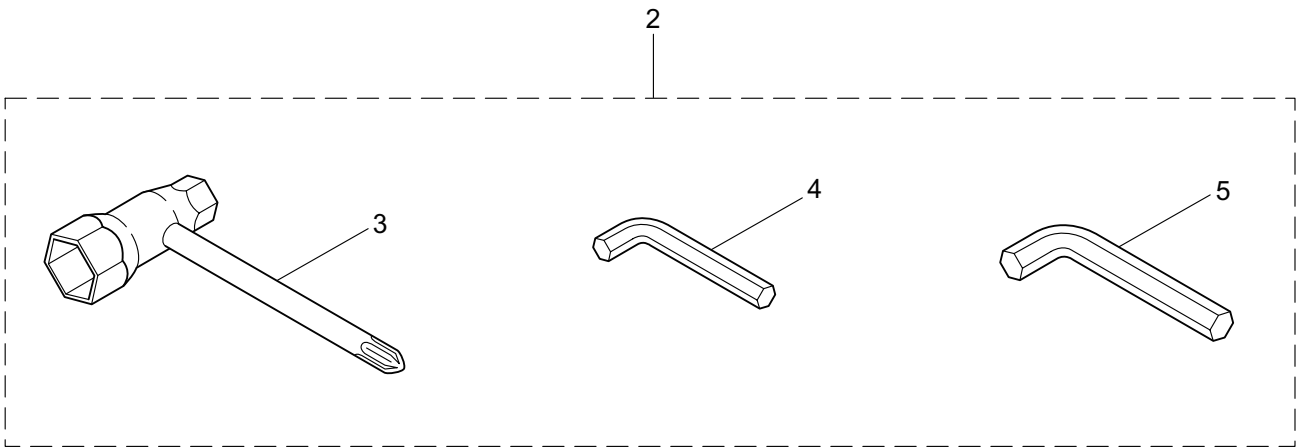

4. H23DR
ACCESSORIES

Ref. No.	Parts No.	Parts Name	Q'ty	Remarks
4-1	271860	Instruction Manual	1	H23DR
4-2	264606	Tool Set	1	Incl.3-5
4-3	264607	Box Spanner	1	
4-4	219431	Wrench	1	3mm
4-5	219432	Wrench	1	4mm