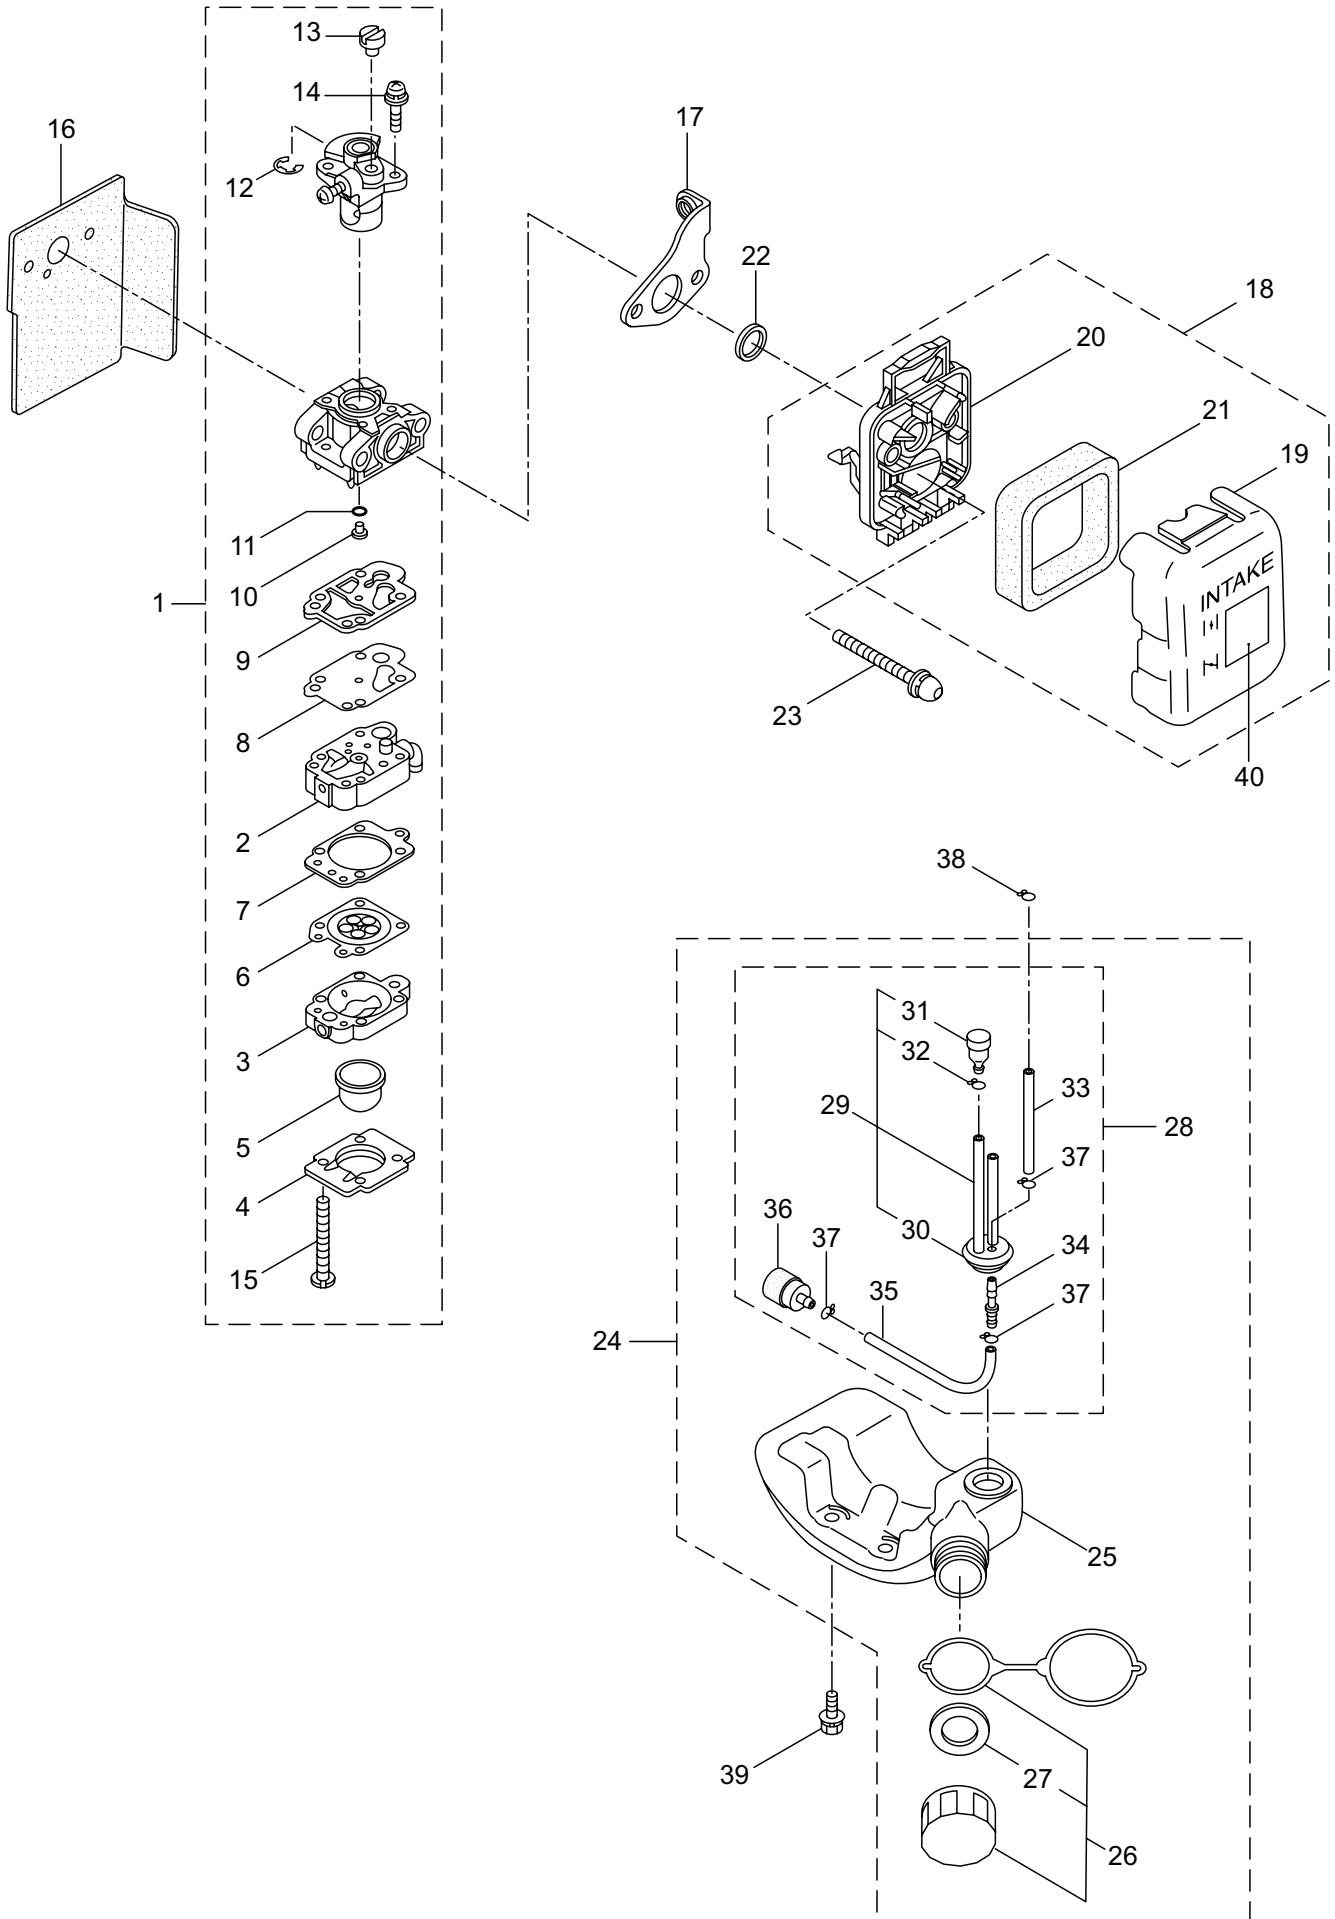

3. H23DR CARBURETOR, FUEL TANK

Ref. No.	Parts No.	Parts Name	Q'ty	Remarks
3-1	288460	Carburetor Ass'y	1	Incl.2-15
3-2	268499	Pump Body	1	
3-3	262991	Purge Body	1	
3-4	262992	Cover Plate	1	
3-5	261874	Primer Bulb	1	
3-6	283905	Diaphragm, Meterring	1	
3-7	262993	Gasket	1	
3-8	262994	Diaphragm, Fuel Pump	1	
3-9	282576	Gasket	1	
3-10	289396	Main Jet	1	
3-11	261871	O-Ring	1	
3-12	261876	E-Ring	1	
3-13	261658	Swivel	1	
3-14	264682	Screw	2	
3-15	262996	Screw	4	
3-16	288517	Gasket	1	
3-17	268535	Stay	1	
3-18	266420	Cleaner Ass'y	1	Incl.19-21
3-19	264709	Cover	1	
3-20	266433	Case Ass'y	1	
3-21	264695	Filter	1	
3-22	268963	Gasket	1	19.4X14.8XT3.0
3-23	264016	Cap Screw	2	M5X60WSW
3-24	288741	Fuel Tank Ass'y	1	Incl.25-38
3-25	288518	Fuel Tank	1	
3-26	289046	Tank Cap Ass'y	1	Incl.27
3-27	287058	Gasket	1	
3-28	289279	Fuel Pipe Pick-up Ass'y	1	Incl.29-37
3-29	289280	Fuel Pipe Ass'y	1	Incl.30-32
3-30	268065	Grommet	1	
3-31	289451	Breather	1	
3-32	261117	Clip	1	
3-33	289028	Pipe A	1	3X5X53L
3-34	288921	Joint	1	
3-35	289029	Pipe	1	3X5X125L
3-36	264653	Filter Ass'y	1	
3-37	261117	Clip	3	
3-38	261117	Clip	1	
3-39	269690	Screw	4	M5X18WSW
3-40	285188	Label	1