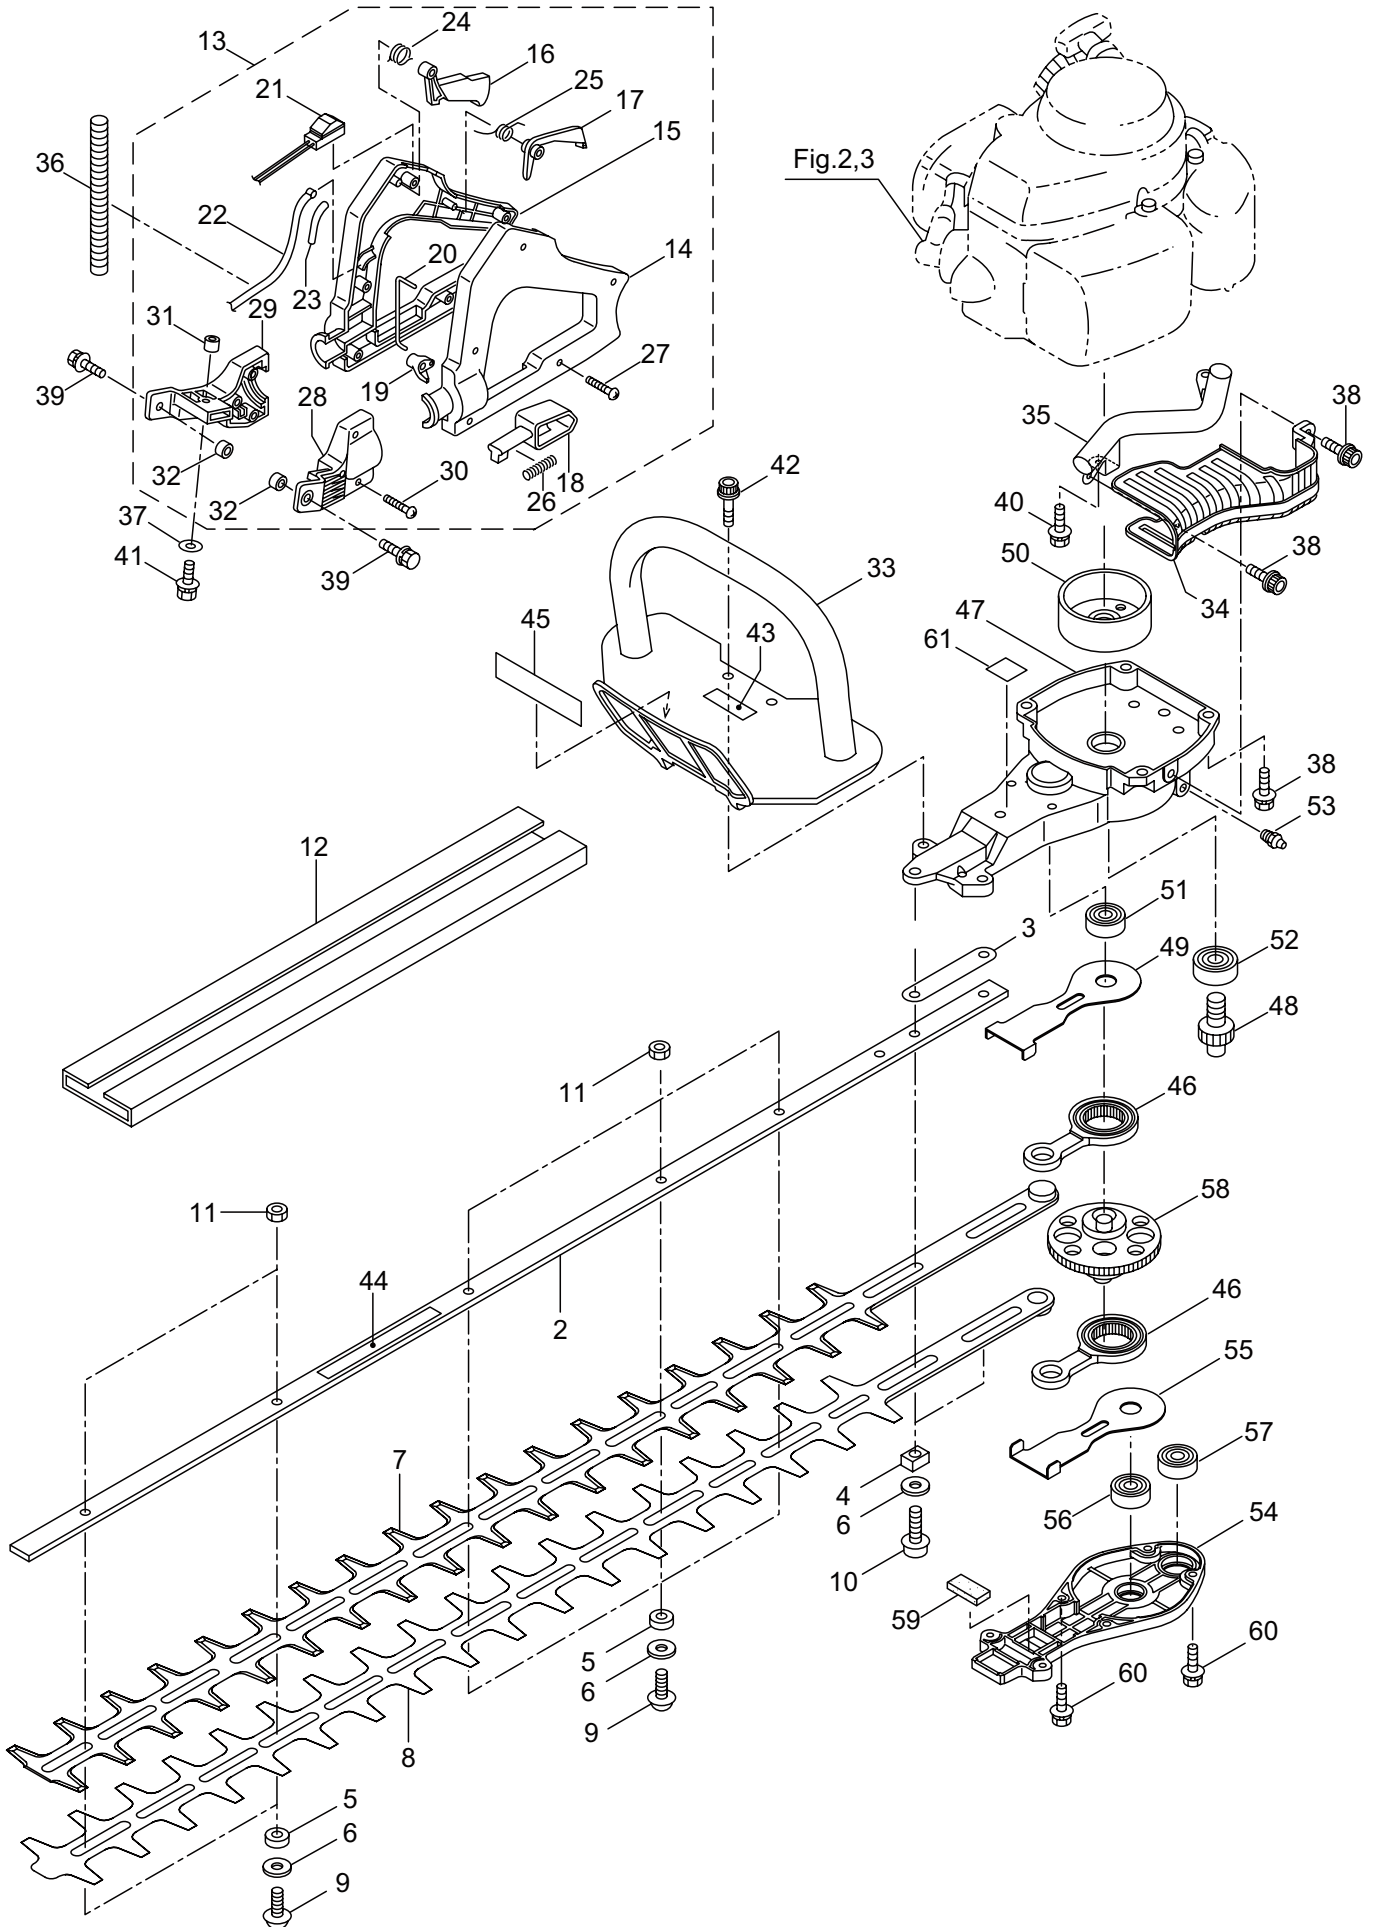

PARTS LIST

H23DFLR

CONTENTS

1. MAIN BODY	1 ~ 4
2. ENGINE	5 ~ 8
3. CARBURETOR, FUEL TANK	9 ~ 12
5. ACCESSORIES	13 ~ 14

2016. 06.

P/N 524355

1. H23DFLR
MAIN BODY

Ref. No.	Part No.	Part Name	Q'ty	Remarks
1-1	362407	H23DFLR	1	
1-2	277419	Guide Plate	1	
1-3	271888	Spacer Plate	1	
1-4	271889	Spacer	2	
1-5	277421	Spacer	5	
1-6	271890	Washer	7	
1-7	271956	Upper Blade	1	
1-8	271957	Lower Blade	1	
1-9	277530	Screw	5	
1-10	271897	Screw	2	
1-11	271899	Nut	5	
1-12	271901	Cover of Blade	1	
1-13	271902	Rear Handle Ass'y	1	Incl.14-32
1-14	271278	Rear Handle (L)	1	
1-15	271279	Rear Handle (R)	1	
1-16	271280	Lever,Throttle	1	
1-17	271281	Stop Lever	1	
1-18	271282	Lock Lever	1	
1-19	271283	Lock Lever Stopper	1	
1-20	271284	Rod	1	
1-21	271285	Switch	1	
1-22	271904	Cable Comp	1	
1-23	271287	Spacer	1	
1-24	271288	Spring	1	
1-25	271289	Spring	1	
1-26	270400	Spring	1	
1-27	271276	Screw	5	
1-28	271274	Handle Stay (L)	1	
1-29	271275	Handle Stay (R)	1	
1-30	271276	Screw	3	
1-31	270424	Spacer	1	
1-32	271277	Spacer	2	
1-33	271905	Front Handle	1	
1-34	271906	Tail Pipe Cover	1	
1-35	271907	Tail Pipe Comp	1	
1-36	271221	Tube	1	
1-37	270843	Washer	1	25x6xt1.6
1-38	271908	Screw	6	
1-39	271909	Screw	2	
1-40	271910	Screw	1	
1-41	271911	Screw	1	
1-42	271912	Screw	2	
1-43	223925	Label	1	Grease up
1-44	591450	Label	1	
1-45	591449	Label	1	

1. H23DFLR
MAIN BODY

Ref. No.	Part No.	Part Name	Q'ty	Remarks
1-46	271914	Rod Ass'y	2	
1-47	271918	Upper Case	1	
1-48	271919	Pinion	1	
1-49	271920	Plate	1	
1-50	270021	Drum	1	
1-51	271921	Bearing	1	
1-52	580767	Bearing	1	#6001 2RS
1-53	991937	Grease Nipple	1	M6
1-54	271923	Lower Case	1	
1-55	271924	Plate	1	
1-56	270423	Bearing	1	
1-57	271925	Bearing	1	
1-58	271926	Crank Comp	1	
1-59	271927	Felt	1	
1-60	271910	Screw	3	
1-61	266960	Label	1	