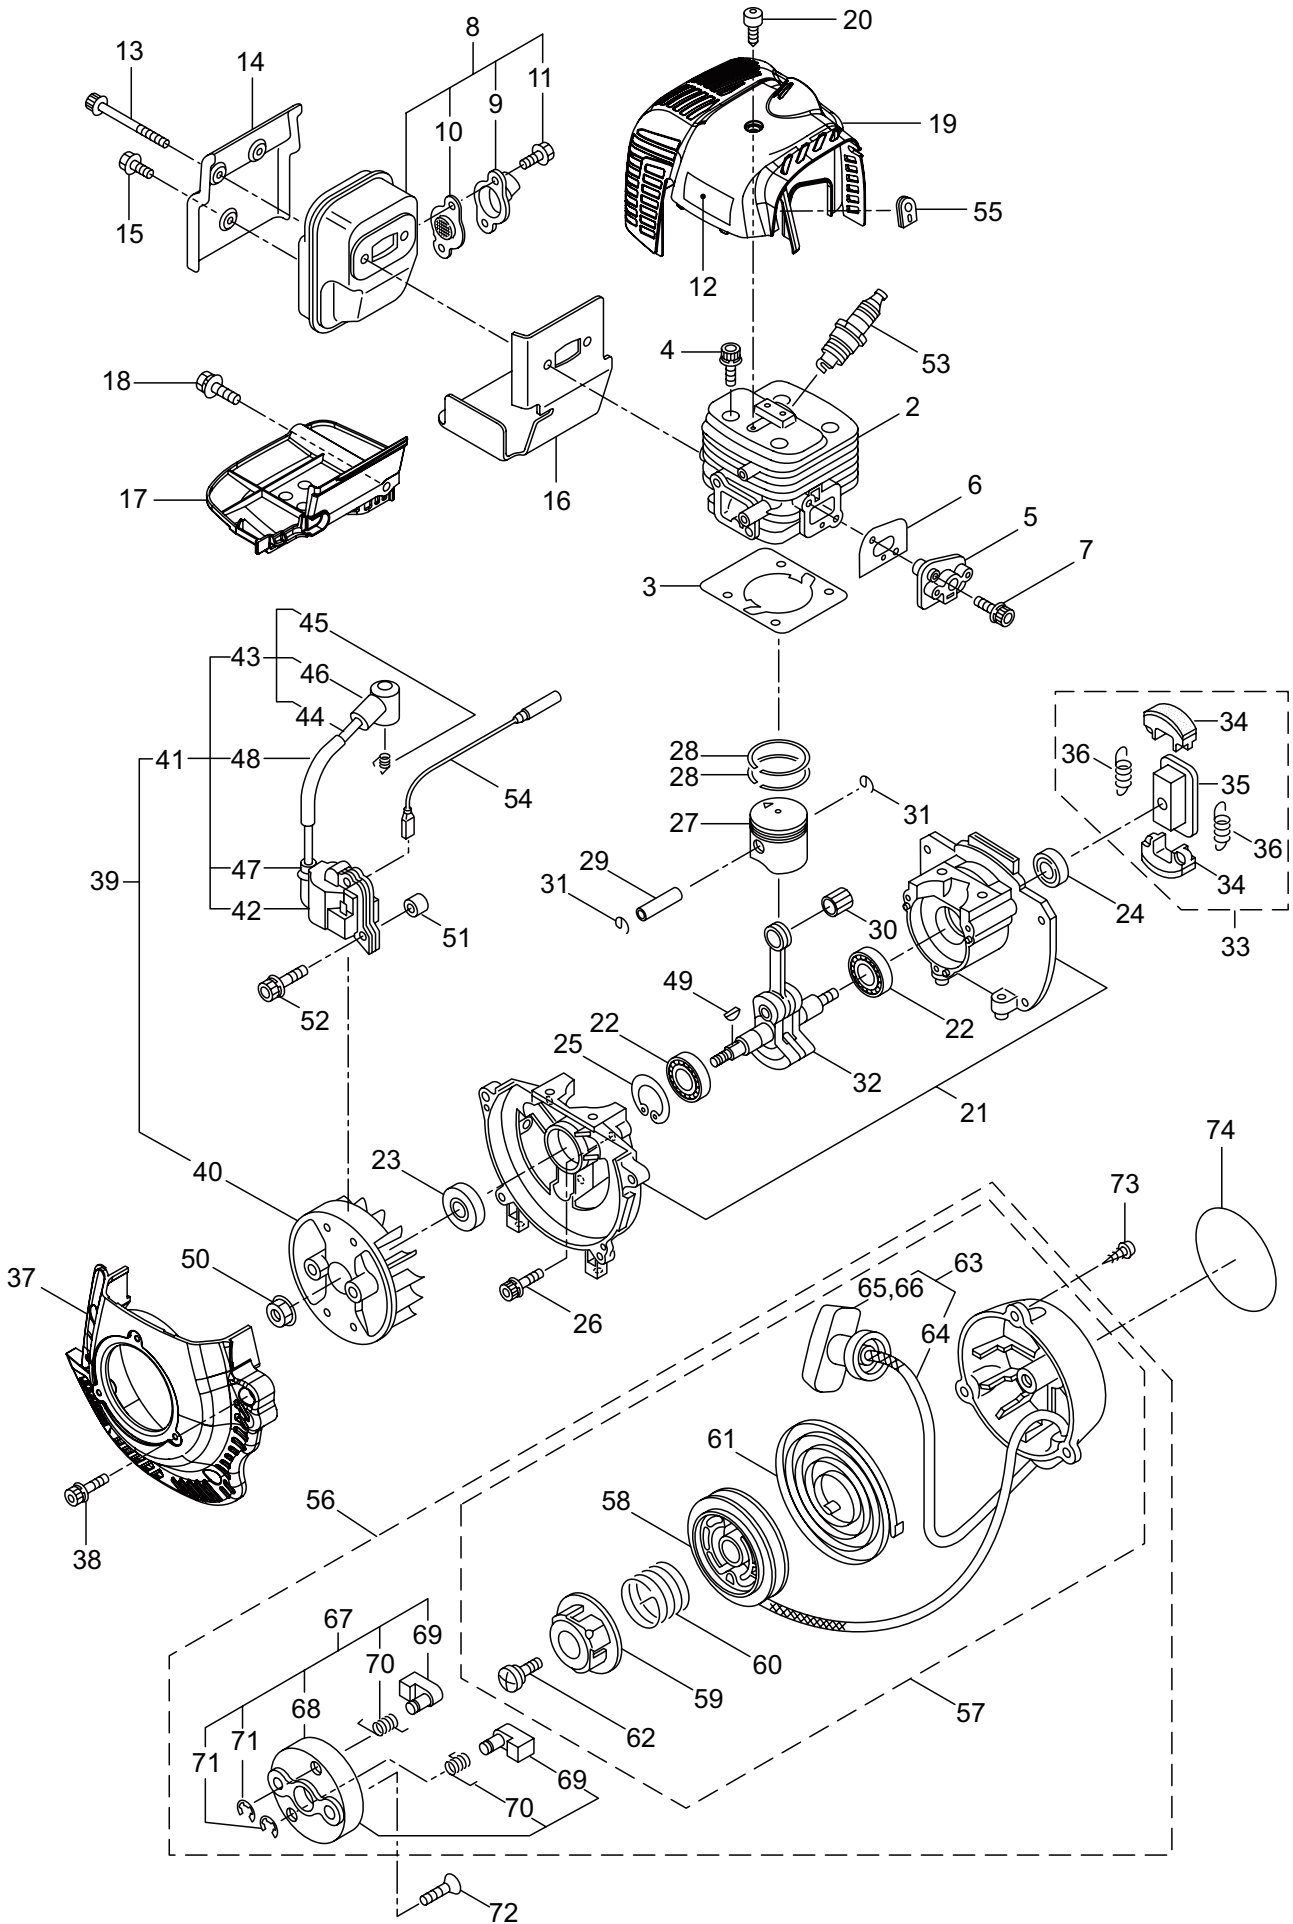

2. H23DFLR ENGINE

Ref. No.	Part No.	Part Name	Q'ty	Remarks
2-1	859965	Engine	1	CE230H/07
2-2	288499	Cylinder	1	
2-3	286074	Gasket	1	
2-4	261250	Cap Screw	4	M5x20
2-5	265802	Insulator	1	New gasket required
2-6	267049	Gasket	1	
2-7	265924	Cap Screw	2	M5x25
2-8	277023	Muffler Ass'y	1	Incl.9-11
2-9	288503	Muffler Tail	1	
2-10	288504	Spark Arrestor	1	
2-11	288542	Screw	2	M4x8
2-12	277251	Label	1	H23DFLR
2-13	266402	Cap Screw	2	M5x55
2-14	275562	Muffler Guard	1	
2-15	288542	Screw	1	M4x8
2-16	275561	Gasket	1	
2-17	275560	Under Cover	1	
2-18	267191	Cap Screw	1	M5x16
2-19	276564	Top Cover Comp	1	
2-20	286399	Knob	1	M5
2-21	288537	Crankcase	1	
2-22	280488	Bearing	2	PPL 6001
2-23	261492	Oil Seal	1	ISCD12287
2-24	261386	Oil Seal	1	ISCD12227
2-25	055185	Snap Ring	1	#28
2-26	261246	Cap Screw	3	M5x25
2-27	283379	Piston	1	
2-28	282177	Piston Ring	2	
2-29	261036	Piston Pin	1	
2-30	263957	Bearing, Needle	1	KTV81112EG01 B2
2-31	261576	Clip,Piston	2	
2-32	288511	Crankshaft/Conn.Rod Ass'y	1	
2-33	280404	Clutch Ass'y	1	Incl.34-36
2-34	280568	Clutch Shoe	2	(2)required
2-35	280569	Clutch Boss	1	
2-36	280570	Spring	2	(2)required
2-37	275557	Fan Cover	1	
2-38	261250	Cap Screw	4	M5x20
2-39	288514	Magneto Ass'y	1	Incl.40-48
2-40	288515	Rotor/Fan	1	
2-41	288516	Ignition Coil Ass'y	1	Incl.42-48
2-42	289483	Coil	1	
2-43	289484	Spark Plug Wire Ass'y	1	Incl.44-46
2-44	289485	Spark Plug Wire	1	
2-45	272805	Connector	1