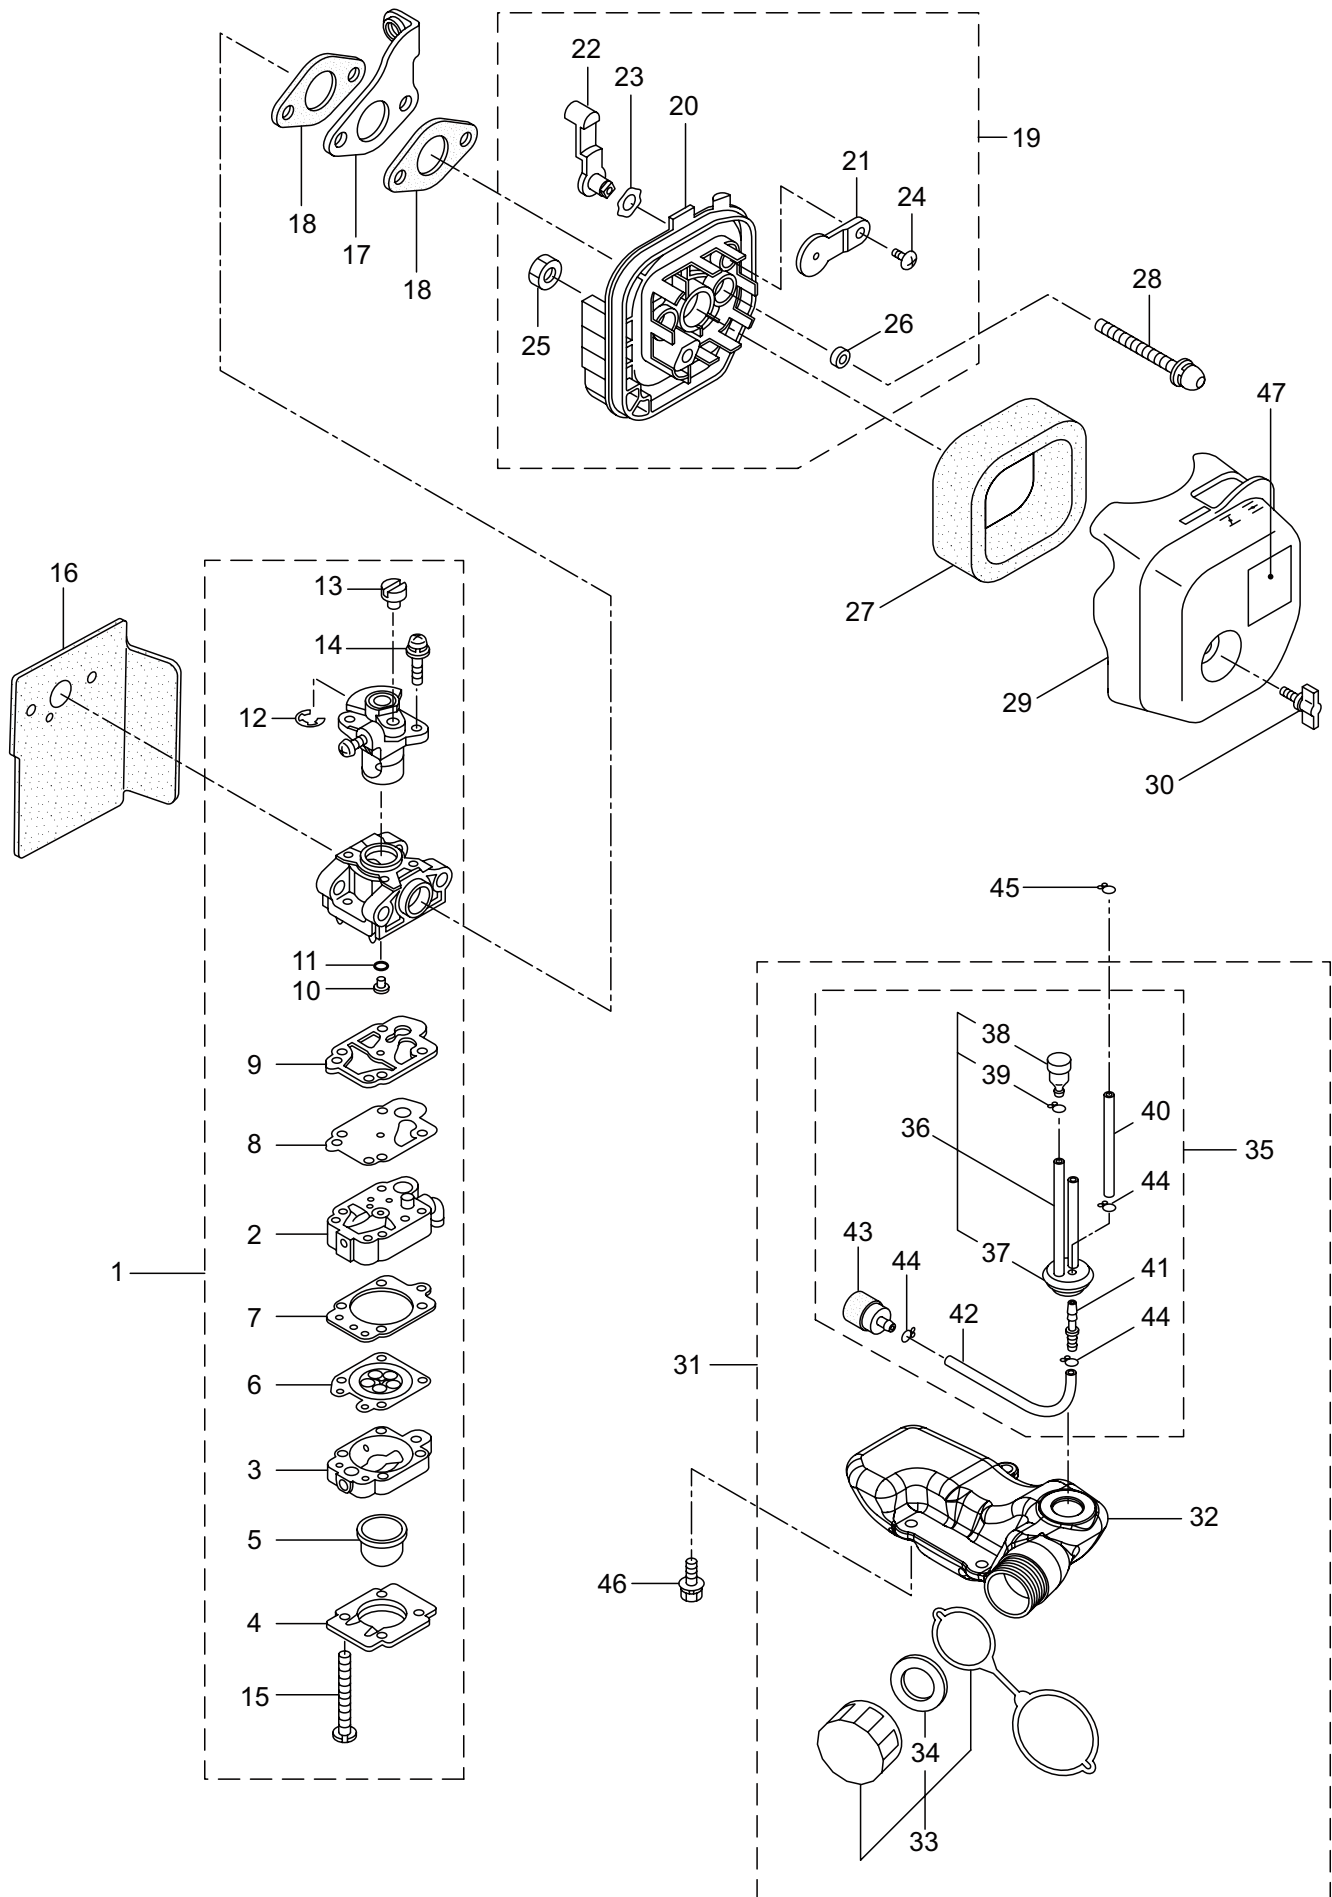

3. H23DFLR CARBURETOR, FUEL TANK

Ref. No.	Part No.	Part Name	Q'ty	Remarks
3-1	277126	Carburetor Ass'y	1	Incl.2-15
3-2	268499	Pump Body	1	
3-3	262991	Purge Body	1	
3-4	262992	Cover Plate	1	
3-5	261874	Primer Bulb	1	
3-6	283905	Diaphragm, Meterring	1	
3-7	262993	Gasket	1	
3-8	262994	Diaphragm,Fuel Pump	1	
3-9	282576	Gasket	1	
3-10	289396	Main Jet	1	
3-11	261871	O-Ring	1	
3-12	261876	E-Ring	1	
3-13	261658	Swivel	1	
3-14	264682	Screw	2	
3-15	262996	Screw	4	
3-16	288517	Gasket	1	
3-17	283773	Stay	1	
3-18	283771	Gasket	2	
3-19	289048	Case Ass'y	1	Incl.20-26
3-20	269050	Case Body	1	
3-21	289019	Valve	1	
3-22	284803	Lever	1	
3-23	284816	Washer	1	6.4x11x0.15
3-24	269032	Screw	1	
3-25	126993	Nut	1	M5
3-26	269051	Sleeve	2	
3-27	277320	Element	1	
3-28	262720	Cap Screw	2	M5x55
3-29	283772	Cleaner Cover	1	
3-30	281438	Knob	1	
3-31	277028	Fuel Tank Ass'y	1	Incl.32-44
3-32	275618	Fuel Tank	1	
3-33	289046	Tank Cap Ass'y	1	Incl.34
3-34	287058	Gasket	1	
3-35	289279	Fuel Pipe Pick-up Ass'y	1	Incl.36-44
3-36	289280	Fuel Pipe Ass'y	1	Incl.37-39
3-37	268065	Grommet	1	
3-38	289451	Breather	1	
3-39	261117	Clip	1	
3-40	289028	Pipe A	1	3x5x53L
3-41	288921	Joint	1	
3-42	289029	Pipe	1	3x5x125L
3-43	264653	Filter Ass'y	1	
3-44	261117	Clip	3	
3-45	261117	Clip	1