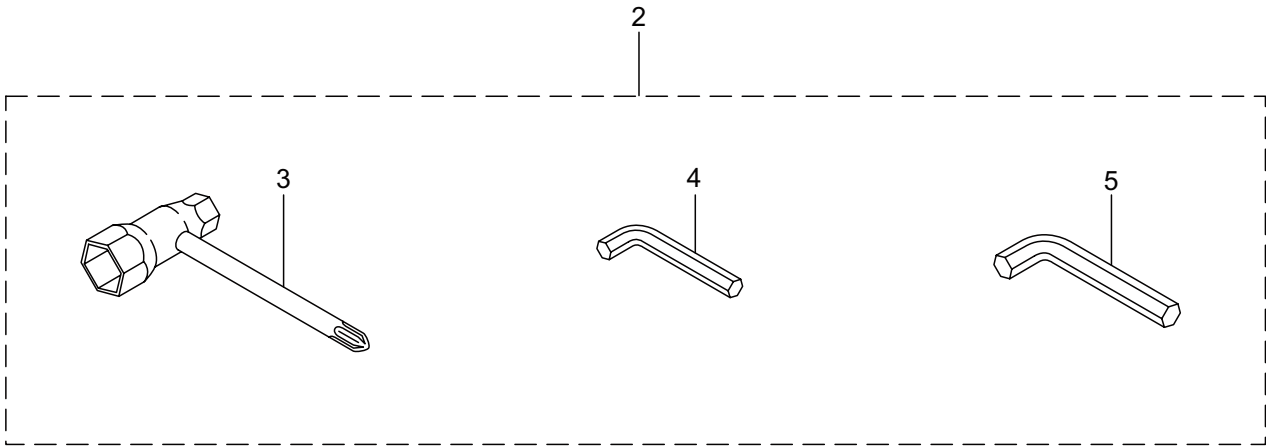

4. H23DFLR
ACCESSORIES

Ref. No.	Part No.	Part Name	Q'ty	Remarks
4-1	277076	Instruction Manual	1	
4-2	264606	Tool Set	1	Incl.3-5
4-3	264607	Box Spanner	1	10x19x(+)
4-4	219431	Wrench	1	3mm
4-5	219432	Wrench	1	4mm