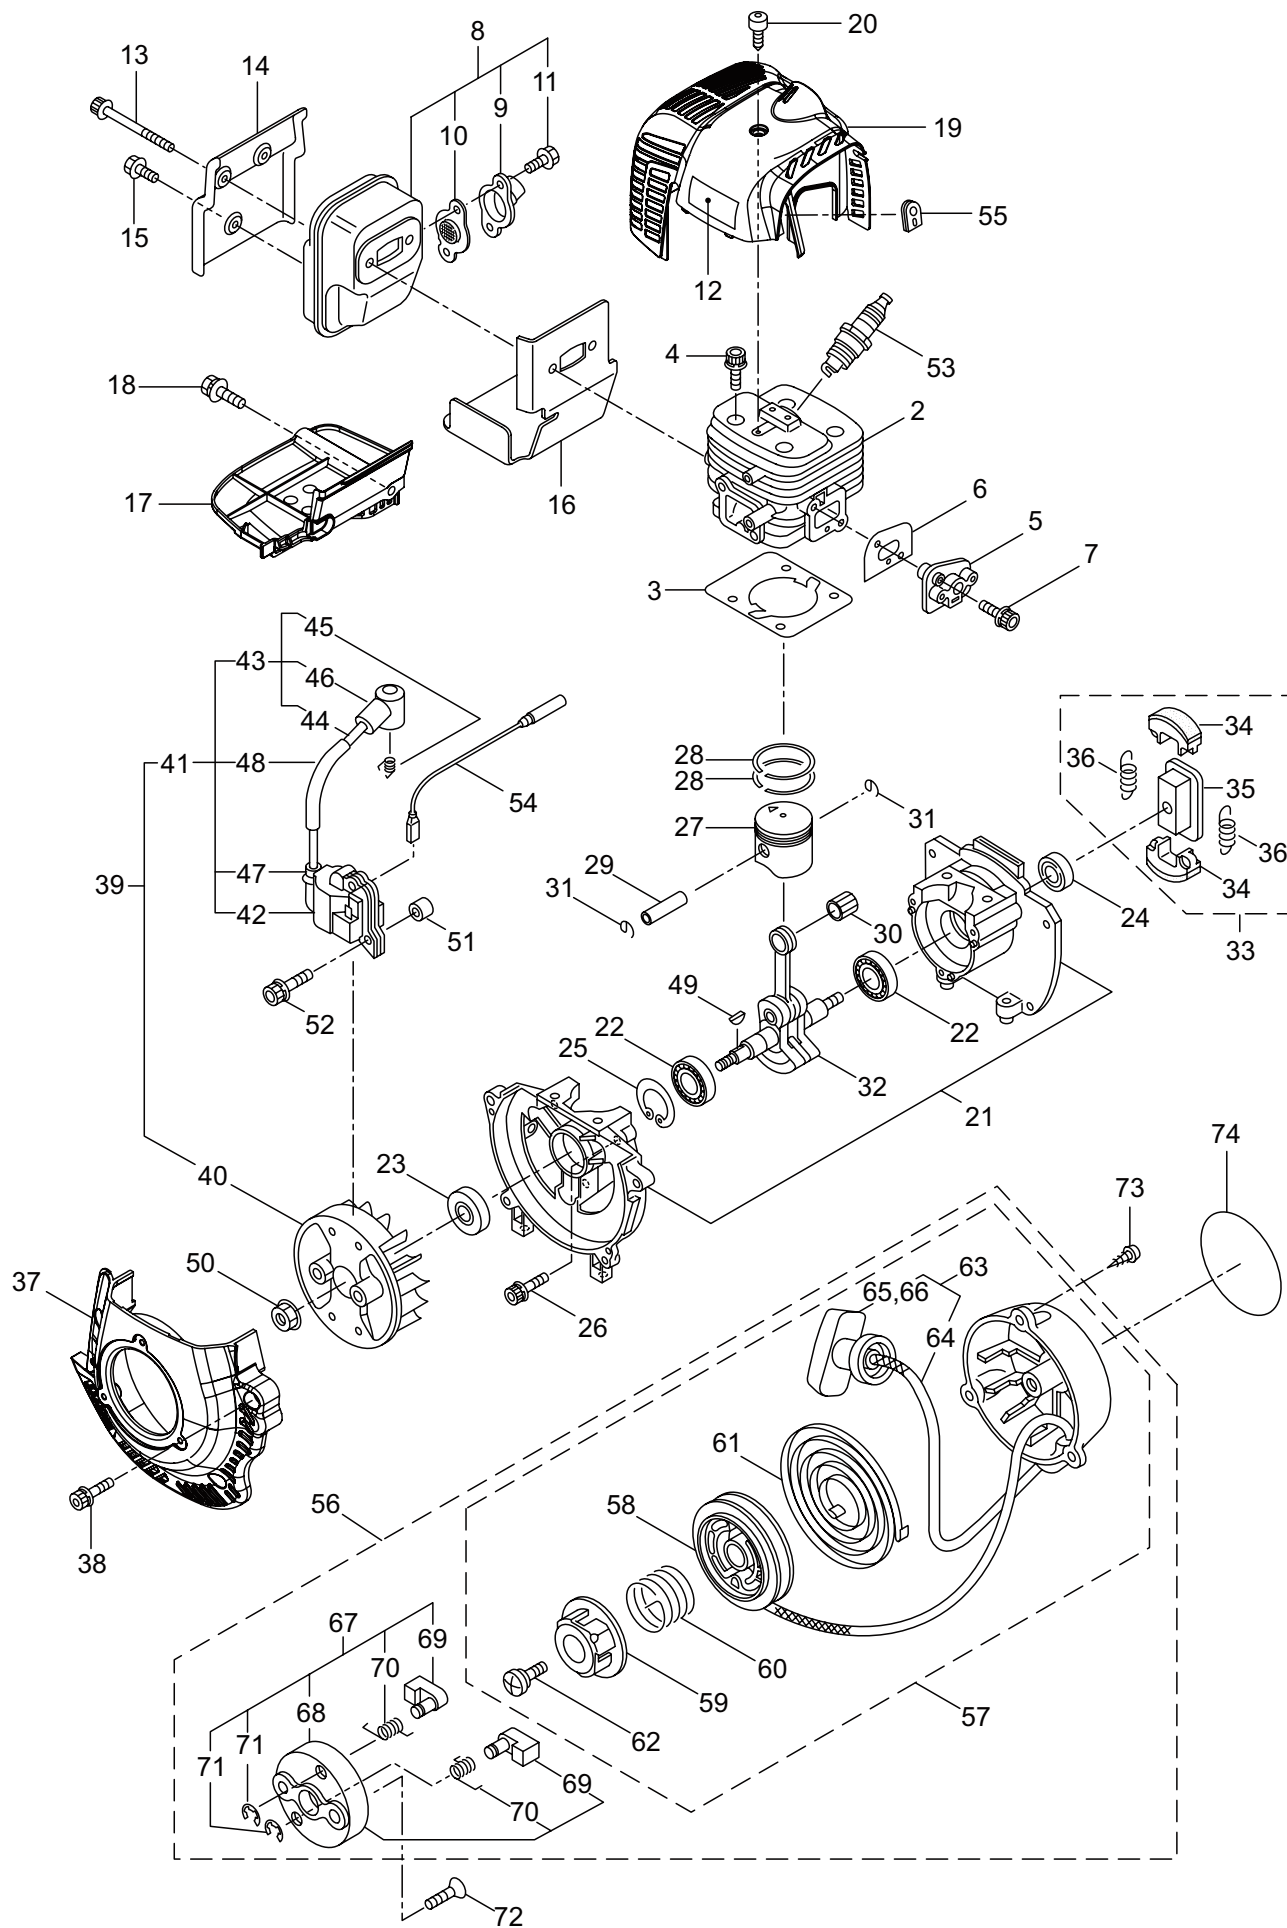

2. H23DFLR ENGINE

Ref. No.	Part No.	Part Name	Q'ty	Remarks
2-46	283178	Plug Boot	1	
2-47	283271	Cap	1	
2-48	289486	Insulator	1	
2-49	261076	Woodruff Key	1	3x10
2-50	261417	Nut,Rotor	1	M8
2-51	280381	Spacer	2	
2-52	261256	Cap Screw	2	M4x25
2-53	285982	Spark Plug	1	NGK BPM8Y
2-54	261772	Lead	1	
2-55	283140	Grommet	1	
2-56	283171	Recoil Starter Ass'y	1	Incl.57-71
2-57	283172	Starter Ass'y	1	Incl.58-66
2-58	286363	Reel	1	
2-59	286364	Cam Plate	1	
2-60	283290	Spring	1	
2-61	280931	Spiral Spring	1	
2-62	267213	Screw	1	
2-63	283291	Rope Ass'y	1	Incl.64-66
2-64	283292	Starter Rope	1	
2-65	261725	Starter Grip	1	
2-66	283293	Rope Stopper	1	
2-67	283173	Starter Pulley Ass'y	1	Incl.68-71
2-68	283294	Starter Pulley	1	
2-69	280936	Ratchet	2	
2-70	283295	Spring	2	
2-71	020299	E-Ring	2	#4
2-72	264535	Screw	2	M6x20
2-73	280144	Tapping Screw	3	
2-74	277250	Label	1	H23DFLR