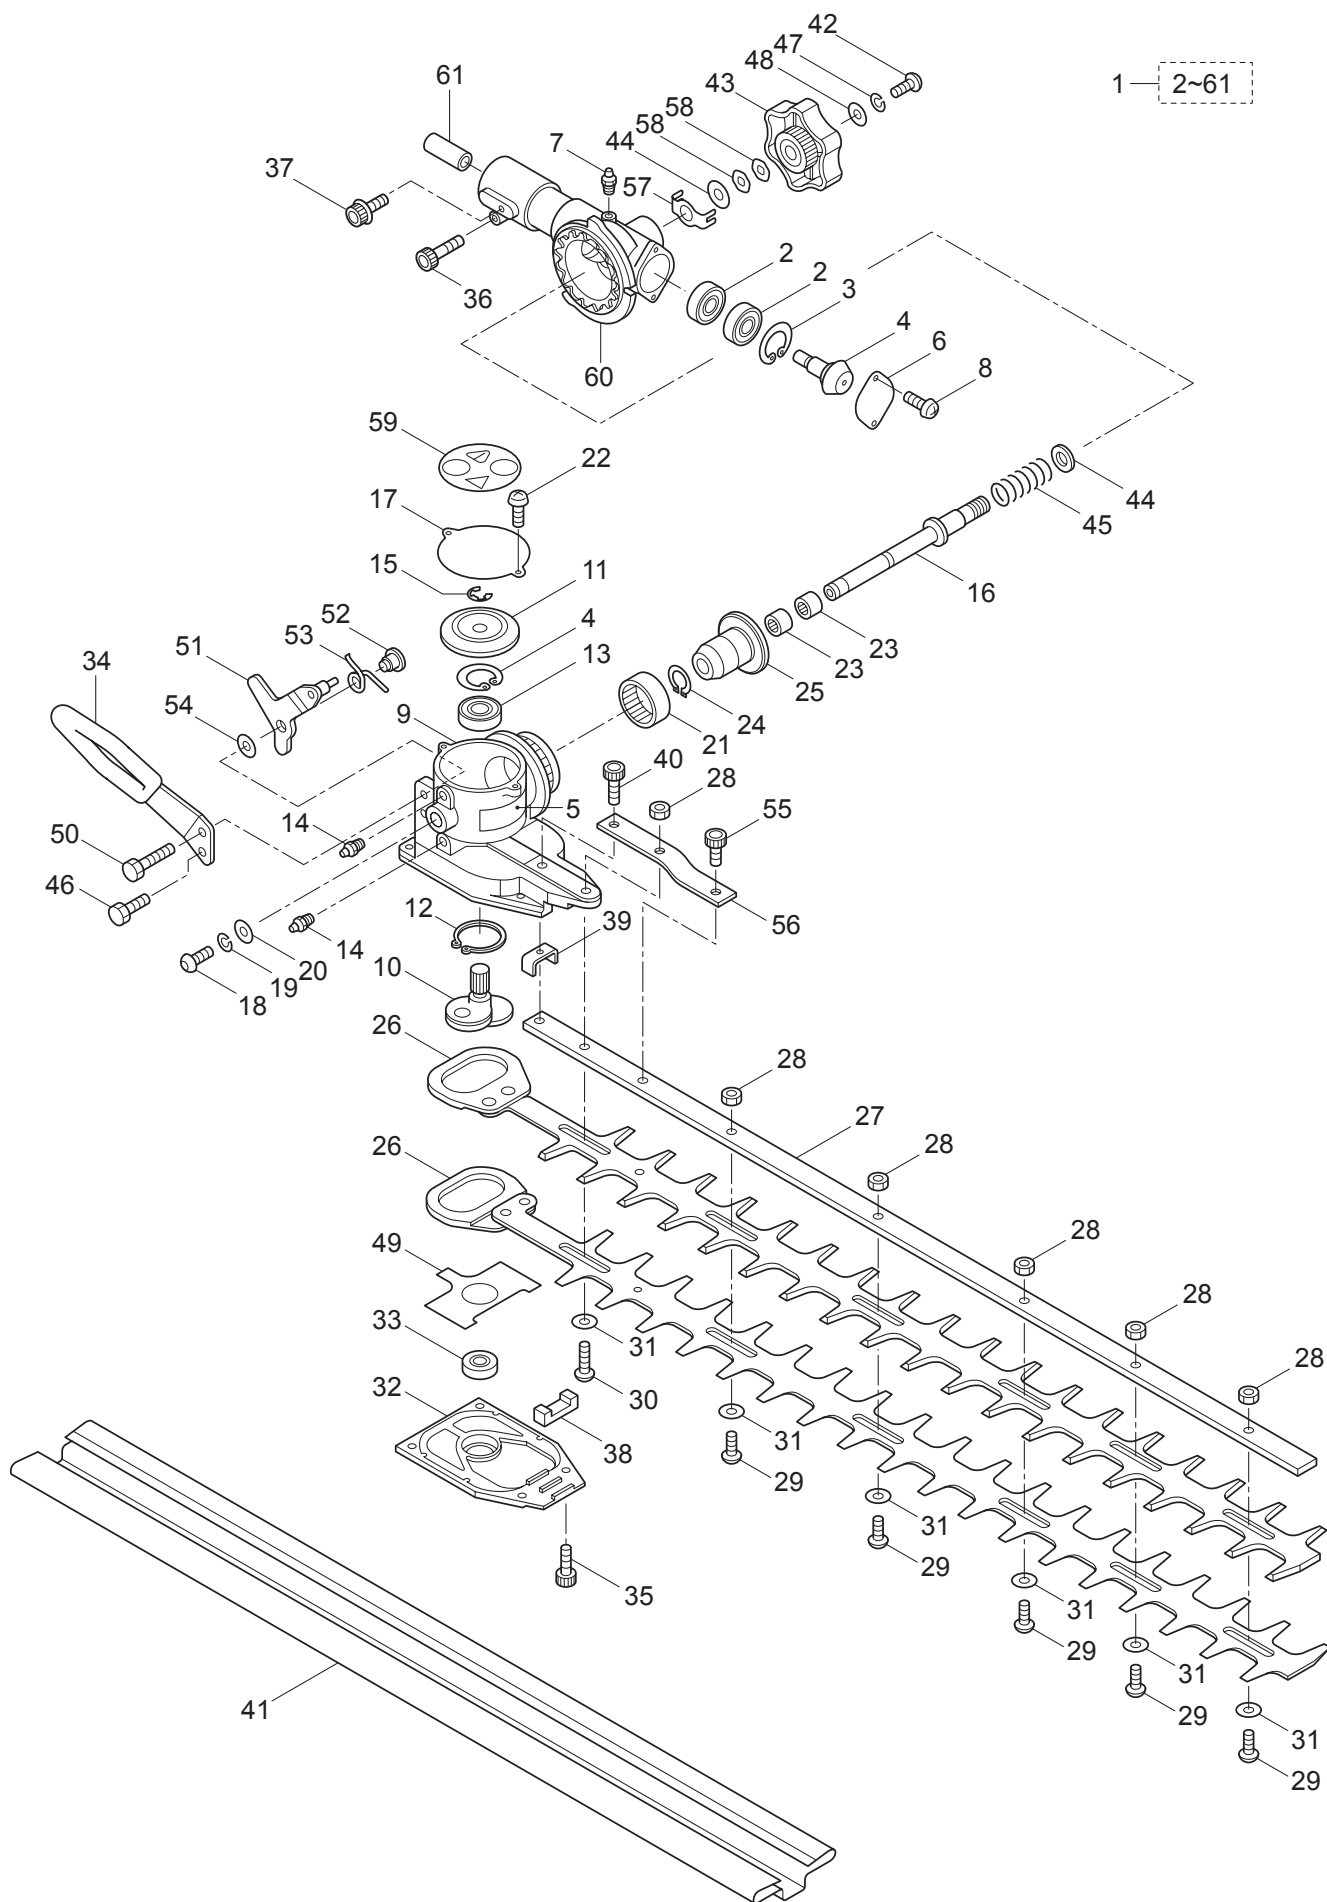

2.EHT2321DSL-CA/Y09
BLADE

Ref. No.	Part No.	Part Name	Q'ty	Remarks
2-46	631770	Screw	1	M6x12
2-47	631749	Spring Washer	1	M6
2-48	582436	Washer	1	M6
2-49	407340	Plate	1	
2-50	407341	Bolt	1	M6x25
2-51	407342	Lever	1	
2-52	407343	Bush	1	
2-53	407344	Spring	1	
2-54	646471	Washer	1	
2-55	407345	Bolt	1	M5x8
2-56	407346	Reinforcing Plate	1	
2-57	407347	Plate	1	
2-58	407348	Washer, Wave	2	
2-59	407349	Label	1	
2-60	407312	Joint Case	1	
2-61	631779	Joint	1