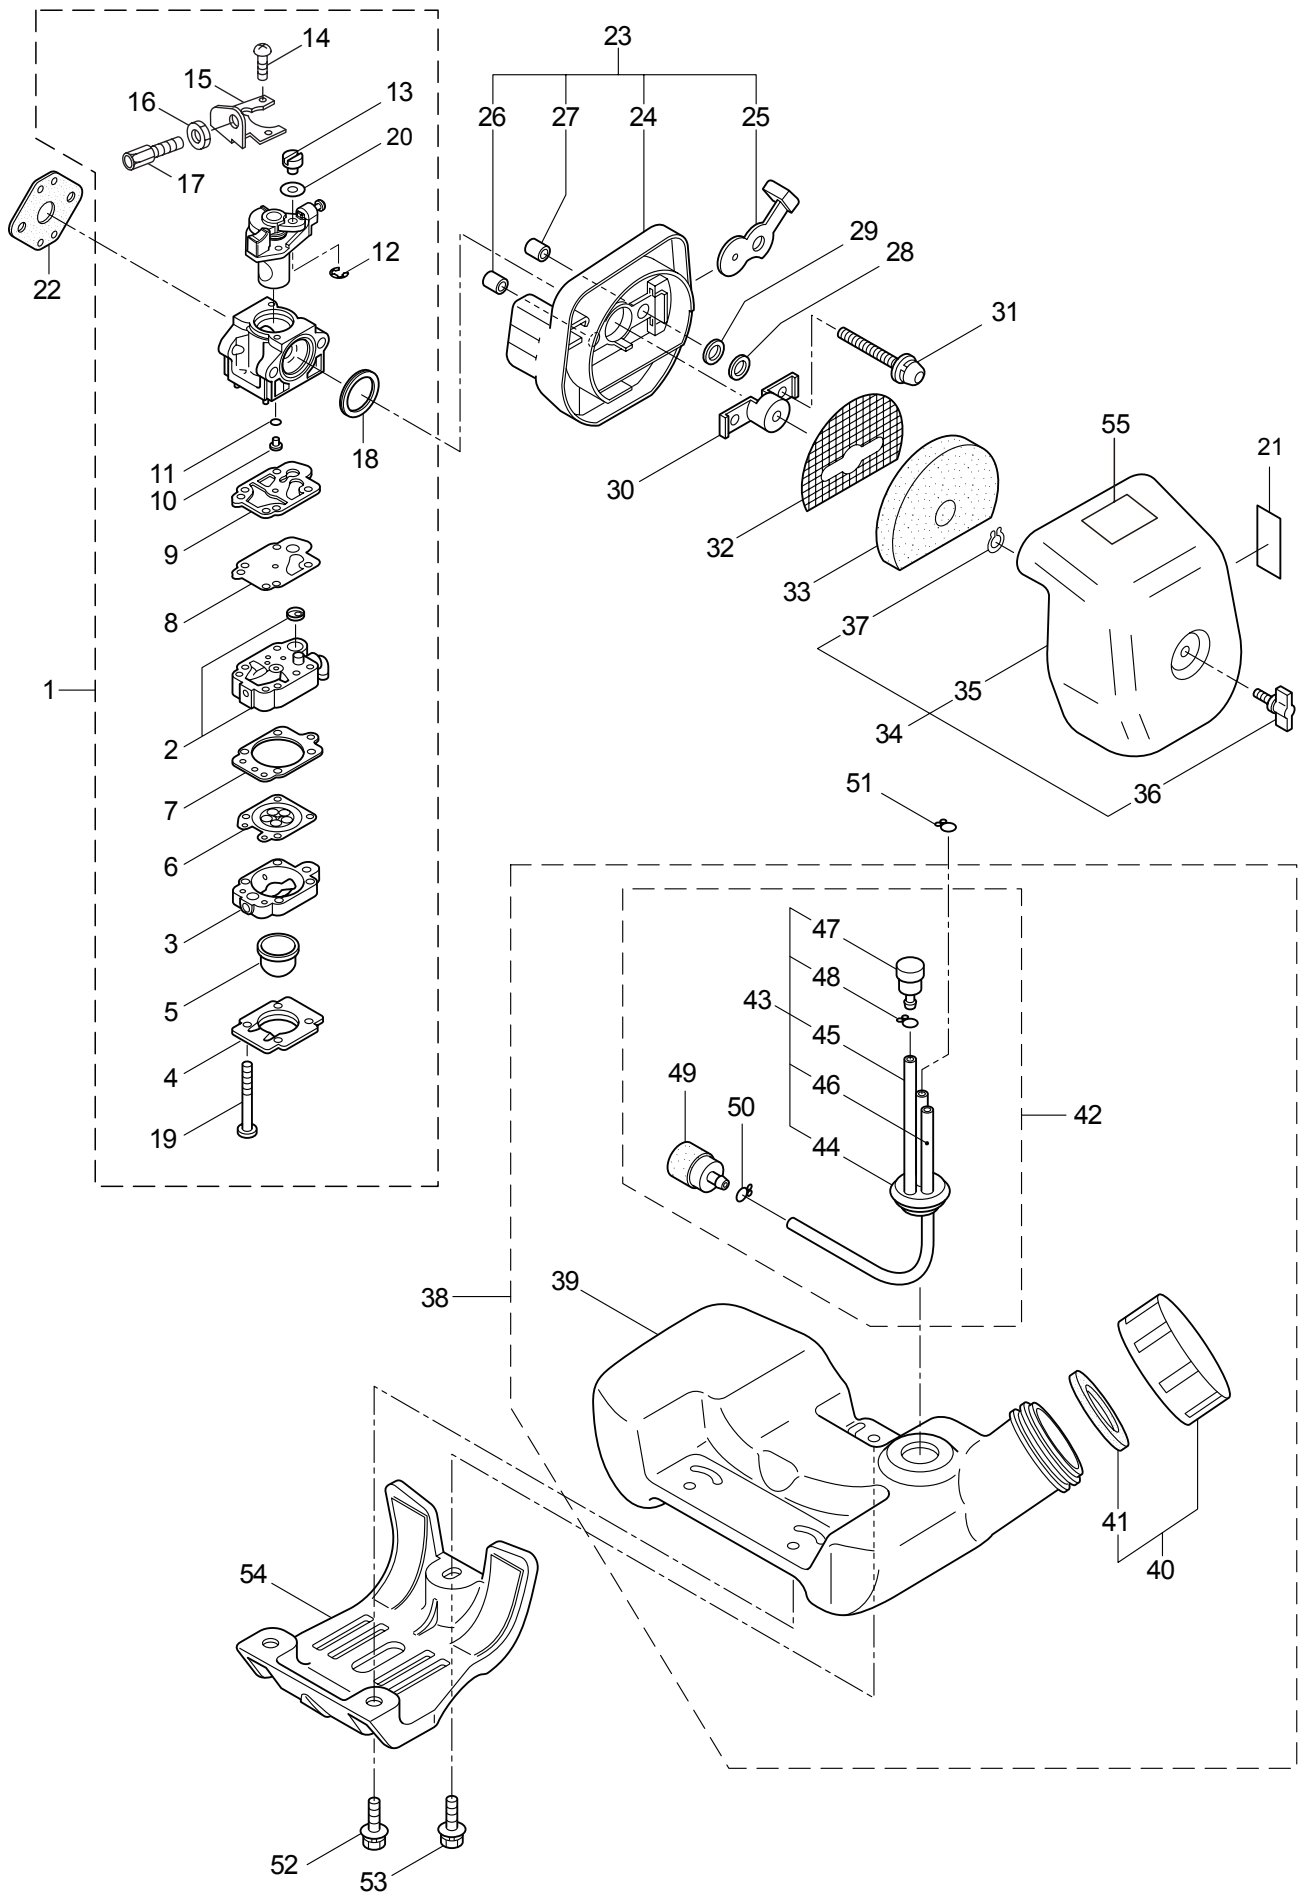

4. EHT2321DSL-CA/Y09
CARBURETOR, FUEL TANK

Ref. No.	Part No.	Part Name	Q'ty	Remarks
4-46	282501	Fuel Pipe	1	150L
4-47	261590	Breather	1	
4-48	261117	Clip	1	
4-49	264653	Filter Ass'y	1	
4-50	261117	Clip	1	
4-51	261117	Clip	1	
4-52	281714	Cap Screw	2	M5x20
4-53	281715	Cap Screw	1	M5x20
4-54	281447	Stand	1	
4-55	285188	Label	1