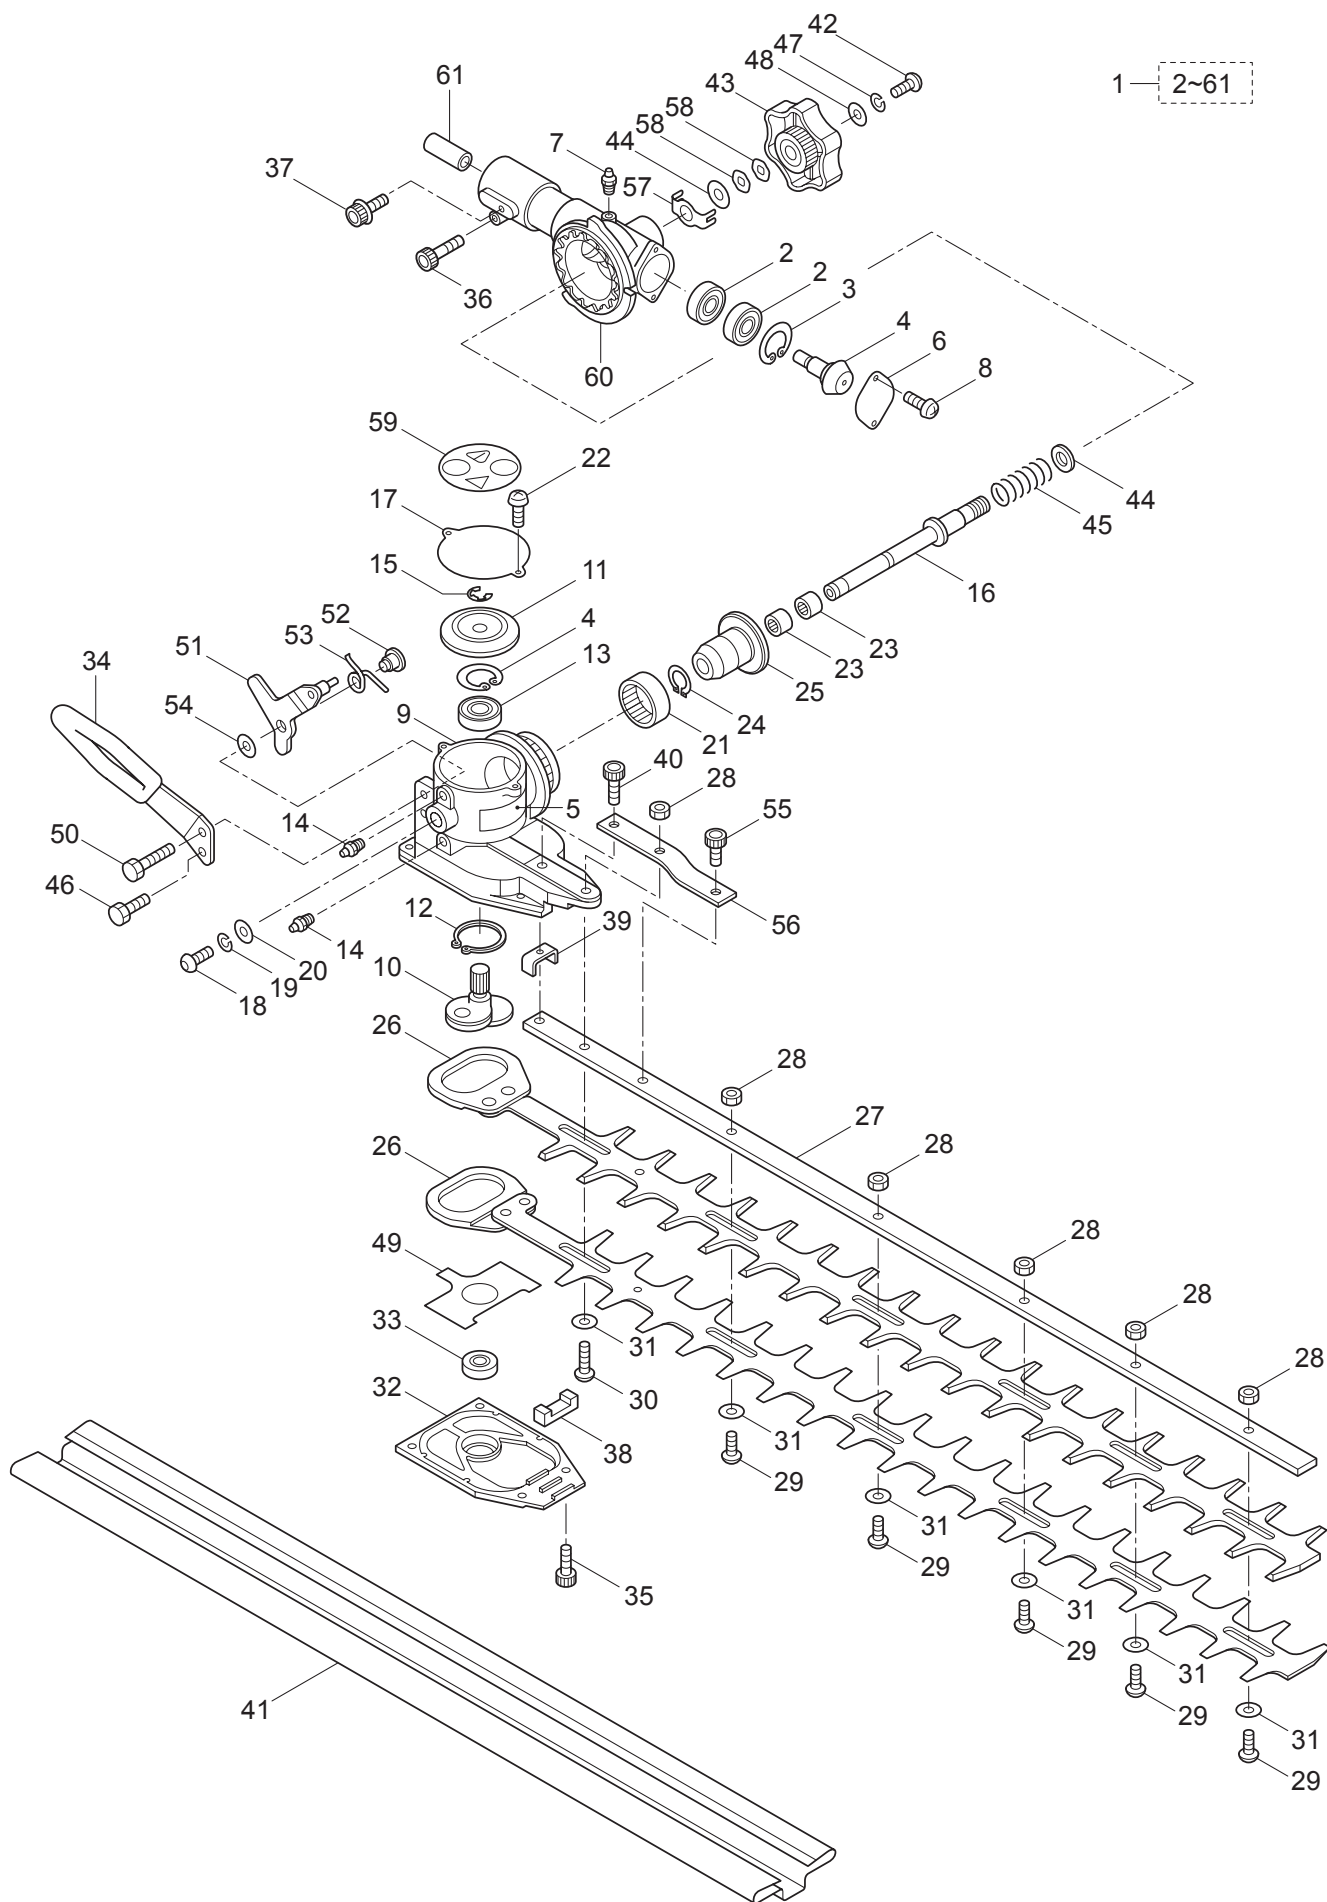

Ref. No.	Part No.	Part Name	Q'ty	Remarks
1-2	219602	Clutch Case Ass'y	1	Incl.3-5
1-3	219465	Clutch Case	1	
1-4	016405	Bearing	1	#6200ZZ
1-5	013825	Snap Ring	1	#30
1-6	261246	Cap Screw	1	M5x25
1-7	054677	Clutch Drum	1	
1-8	224644	Driveshaft Ass'y	1	
1-9	226562	Driveshaft Tube Ass'y	1	Incl.10,11
1-10	221501	Label	1	Warning
1-11	217879	Label	1	Warning
1-12	228247	Label	1	EHT2321DSL
1-13	215532	Shaft Grip	2	
1-14	221465	Throttle Trigger	1	
1-15	214083	Outer Guide	1	
1-16	213444	Throttle Cable	1	340L
1-17	213548	Plastic Tube	1	#10x200L
1-18	054691	Hanging Bracket Ass'y	1	Incl.19
1-19	089738	Bolt	1	M5x15
1-20	261250	Cap Screw	4	M5x20

2. EHT2321DSL-CA/Y09
BLADE

Ref. No.	Part No.	Part Name	Q'ty	Remarks
2-1	230806	Blade Ass'y (24)	1	Incl.2-61
2-2	407313	Bearing	2	
2-3	631757	Snap Ring	2	RTW26
2-4	407314	Bevel Gear	1	
2-5	223925	Label	1	Grease up
2-6	407315	Cover	1	
2-7	580766	Grease Nipple	1	M6
2-8	631753	Screw	2	M4x8
2-9	407316	Gearcase	1	
2-10	407317	Crankshaft	1	
2-11	407318	Bevel Gear	1	
2-12	631759	Snap Ring	1	STW28
2-13	582443	Bearing	1	#6000 2RS
2-14	580766	Grease Nipple	2	M6
2-15	631755	Snap Ring	1	ETW6
2-16	407319	Shaft	1	
2-17	407320	Cover	1	
2-18	407321	Screw	1	M6x16
2-19	631749	Spring Washer	1	M6
2-20	582436	Washer	1	M6
2-21	407322	Bearing	1	
2-22	631753	Screw	2	M4x8
2-23	407323	Bearing	2	
2-24	407324	Snap Ring	1	
2-25	407325	Bevel Gear	1	
2-26	407326	Blade	2	
2-27	407327	Guide Plate	1	
2-28	580764	U-Nut	6	M6
2-29	631765	Screw	5	L17
2-30	407328	Screw	1	L26
2-31	991913	Washer	6	
2-32	407329	Low Case	1	
2-33	631771	Bearing	1	#608 2RS
2-34	407330	Handle	1	
2-35	407331	Bolt	4	M5x14
2-36	631777	Cap Screw	1	M5x12
2-37	631778	Cap Screw	1	M5x25
2-38	407332	Felt	1	
2-39	407333	Plate	1	
2-40	407334	Bolt	1	M5x16
2-41	407335	Cover of Blade	1	
2-42	407336	Screw	1	M6x12
2-43	407337	Knob	1	
2-44	407338	Washer	2	
2-45	407339	Spring	1	