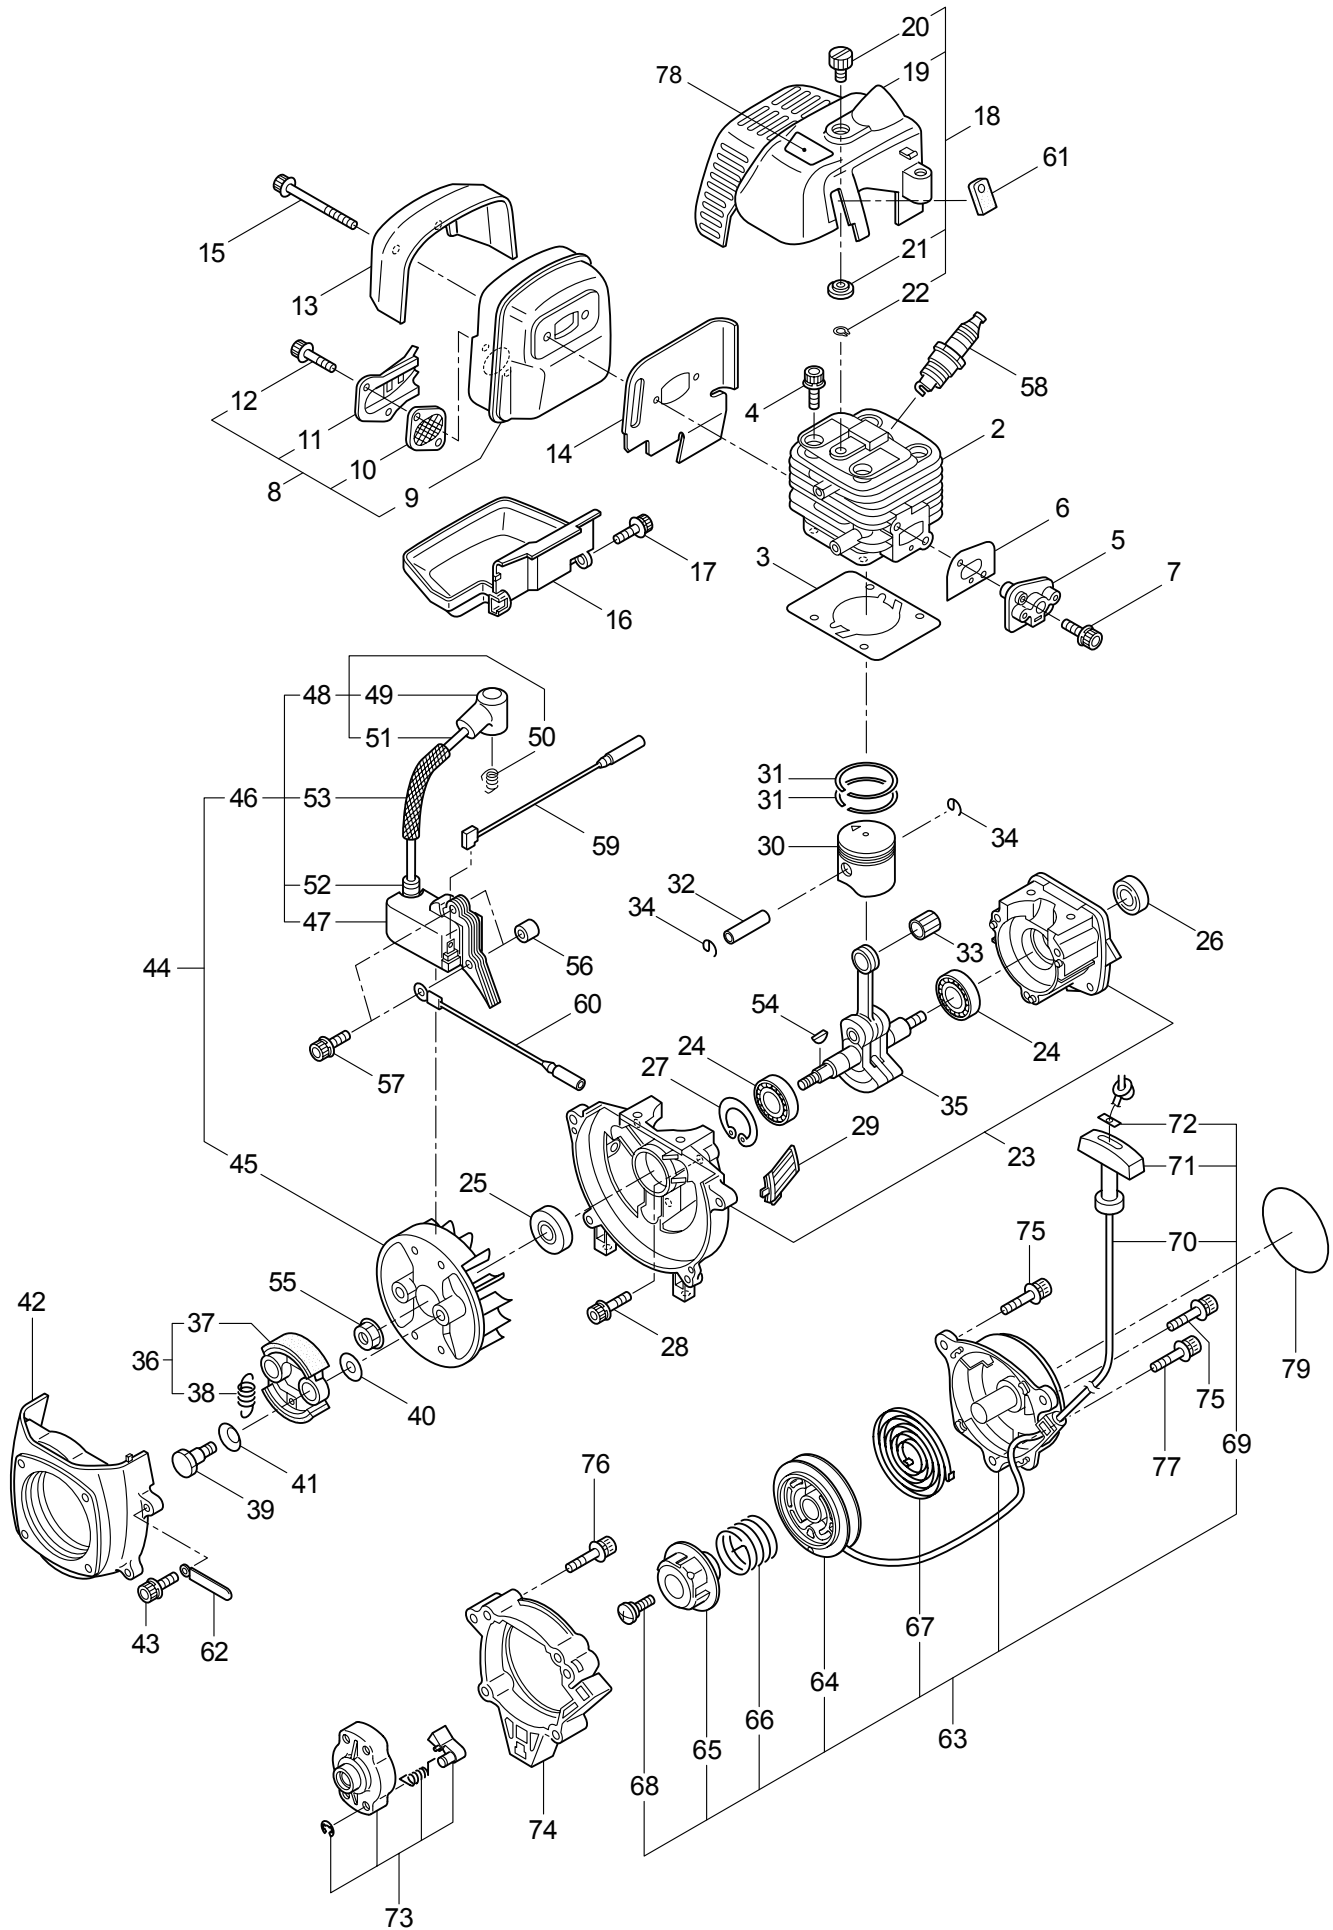

3. EHT2321DSL-CA/Y09 ENGINE

Ref. No.	Part No.	Part Name	Q'ty	Remarks
3-2	282165	Cylinder	1	
3-3	282339	Gasket	1	
3-4	261250	Cap Screw	4	M5x20
3-5	269144	Insulator	1	New gasket required
3-6	267049	Gasket	1	
3-7	265924	Cap Screw	2	M5x25
3-8	282208	Muffler Ass'y	1	Incl.9-12
3-9	282209	Muffler Comp.	1	
3-10	267056	Spark Arrester	1	
3-11	268171	Muffler Tail	1	
3-12	265107	Cap Screw	2	M4x10
3-13	268461	Holder	1	
3-14	281440	Gasket	1	
3-15	266402	Cap Screw	2	M5x55
3-16	281446	Under Cover	1	
3-17	267191	Cap Screw	1	M5x16
3-18	281716	Top Cover Ass'y	1	Incl.19-22
3-19	281444	Top Cover	1	
3-20	261018	Knob	1	
3-21	261020	Spacer	1	
3-22	261734	Snap Ring	1	#5
3-23	268026	Crankcase	1	
3-24	280488	Bearing	2	PPL 6001
3-25	261492	Oil Seal	1	ISCD12287
3-26	261386	Oil Seal	1	ISCD12227
3-27	055185	Snap Ring	1	#28
3-28	261612	Cap Screw	3	M5x30
3-29	281442	Screen	1	
3-30	268032	Piston	1	
3-31	282177	Piston Ring	2	
3-32	261036	Piston Pin	1	
3-33	263957	Bearing, Needle	1	KTV81112EG01 B2
3-34	261576	Clip,Piston	2	
3-35	268187	Crankshaft/Conn.Rod Ass'y	1	
3-36	267327	Clutch Ass'y	1	Incl.37,38
3-37	267342	Clutch Shoe	2	(2)required
3-38	267345	Spring,Clutch	1	
3-39	264505	Bolt	2	
3-40	261189	Washer	2	6x16.5xt1.2
3-41	261777	Wave Washer	2	
3-42	281443	Fan Cover	1	
3-43	261250	Cap Screw	4	M5x20
3-44	281704	Magneto Ass'y	1	Incl.45-53
3-45	268039	Rotor/Fan	1