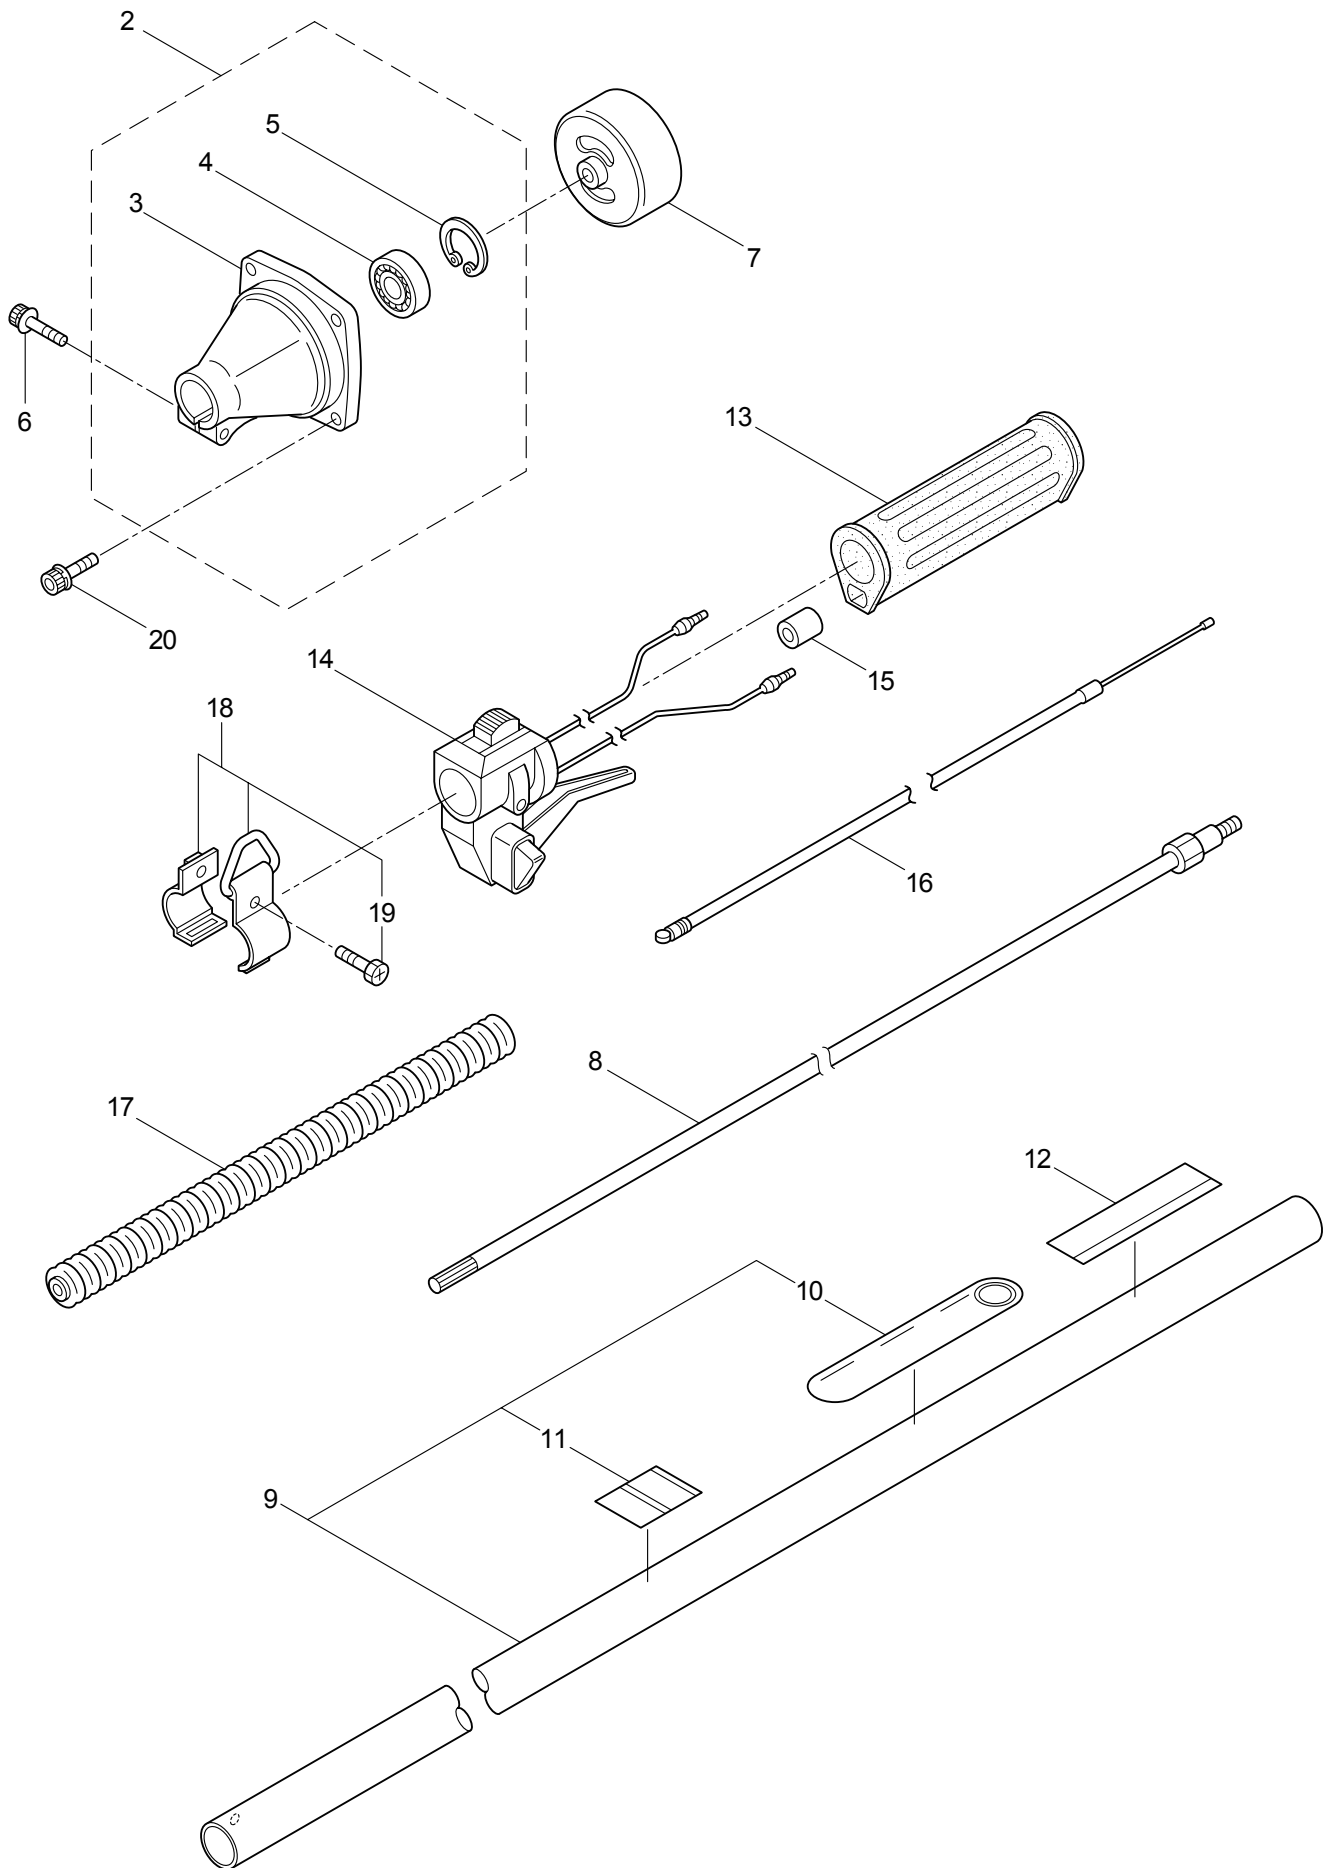

Ref. No.	Part No.	Part Name	Q'ty	Remarks
1-2	219602	Clutch Case Ass'y	1	Incl.3-5
1-3	219465	Clutch Case	1	
1-4	016405	Bearing	1	#6200ZZ
1-5	013825	Snap Ring	1	#30
1-6	261246	Cap Screw	1	M5x25
1-7	054677	Clutch Drum	1	
1-8	224644	Driveshaft Ass'y	1	
1-9	226562	Driveshaft Tube Ass'y	1	Incl.10,11
1-10	221501	Label	1	Warning
1-11	217879	Label	1	Warning
1-12	228247	Label	1	EHT2321DSL
1-13	215532	Shaft Grip	2	
1-14	221465	Throttle Trigger	1	
1-15	214083	Outer Guide	1	
1-16	213444	Throttle Cable	1	340L
1-17	213548	Plastic Tube	1	#10x200L
1-18	054691	Hanging Bracket Ass'y	1	Incl.19
1-19	089738	Bolt	1	M5x15
1-20	261250	Cap Screw	4	M5x20

2. EHT2321DSL-CA/Y09
BLADE

Ref. No.	Part No.	Part Name	Q'ty	Remarks
2-1	230806	Blade Ass'y (24)	1	Incl.2-61
2-2	407313	Bearing	2	
2-3	631757	Snap Ring	2	RTW26
2-4	407314	Bevel Gear	1	
2-5	223925	Label	1	Grease up
2-6	407315	Cover	1	
2-7	580766	Grease Nipple	1	M6
2-8	631753	Screw	2	M4x8
2-9	407316	Gearcase	1	
2-10	407317	Crankshaft	1	
2-11	407318	Bevel Gear	1	
2-12	631759	Snap Ring	1	STW28
2-13	582443	Bearing	1	#6000 2RS
2-14	580766	Grease Nipple	2	M6
2-15	631755	Snap Ring	1	ETW6
2-16	407319	Shaft	1	
2-17	407320	Cover	1	
2-18	407321	Screw	1	M6x16
2-19	631749	Spring Washer	1	M6
2-20	582436	Washer	1	M6
2-21	407322	Bearing	1	
2-22	631753	Screw	2	M4x8
2-23	407323	Bearing	2	
2-24	407324	Snap Ring	1	
2-25	407325	Bevel Gear	1	
2-26	407326	Blade	2	
2-27	407327	Guide Plate	1	
2-28	580764	U-Nut	6	M6
2-29	631765	Screw	5	L17
2-30	407328	Screw	1	L26
2-31	991913	Washer	6	
2-32	407329	Low Case	1	
2-33	631771	Bearing	1	#608 2RS
2-34	407330	Handle	1	
2-35	407331	Bolt	4	M5x14
2-36	631777	Cap Screw	1	M5x12
2-37	631778	Cap Screw	1	M5x25
2-38	407332	Felt	1	
2-39	407333	Plate	1	
2-40	407334	Bolt	1	M5x16
2-41	407335	Cover of Blade	1	
2-42	407336	Screw	1	M6x12
2-43	407337	Knob	1	
2-44	407338	Washer	2	
2-45	407339	Spring	1	