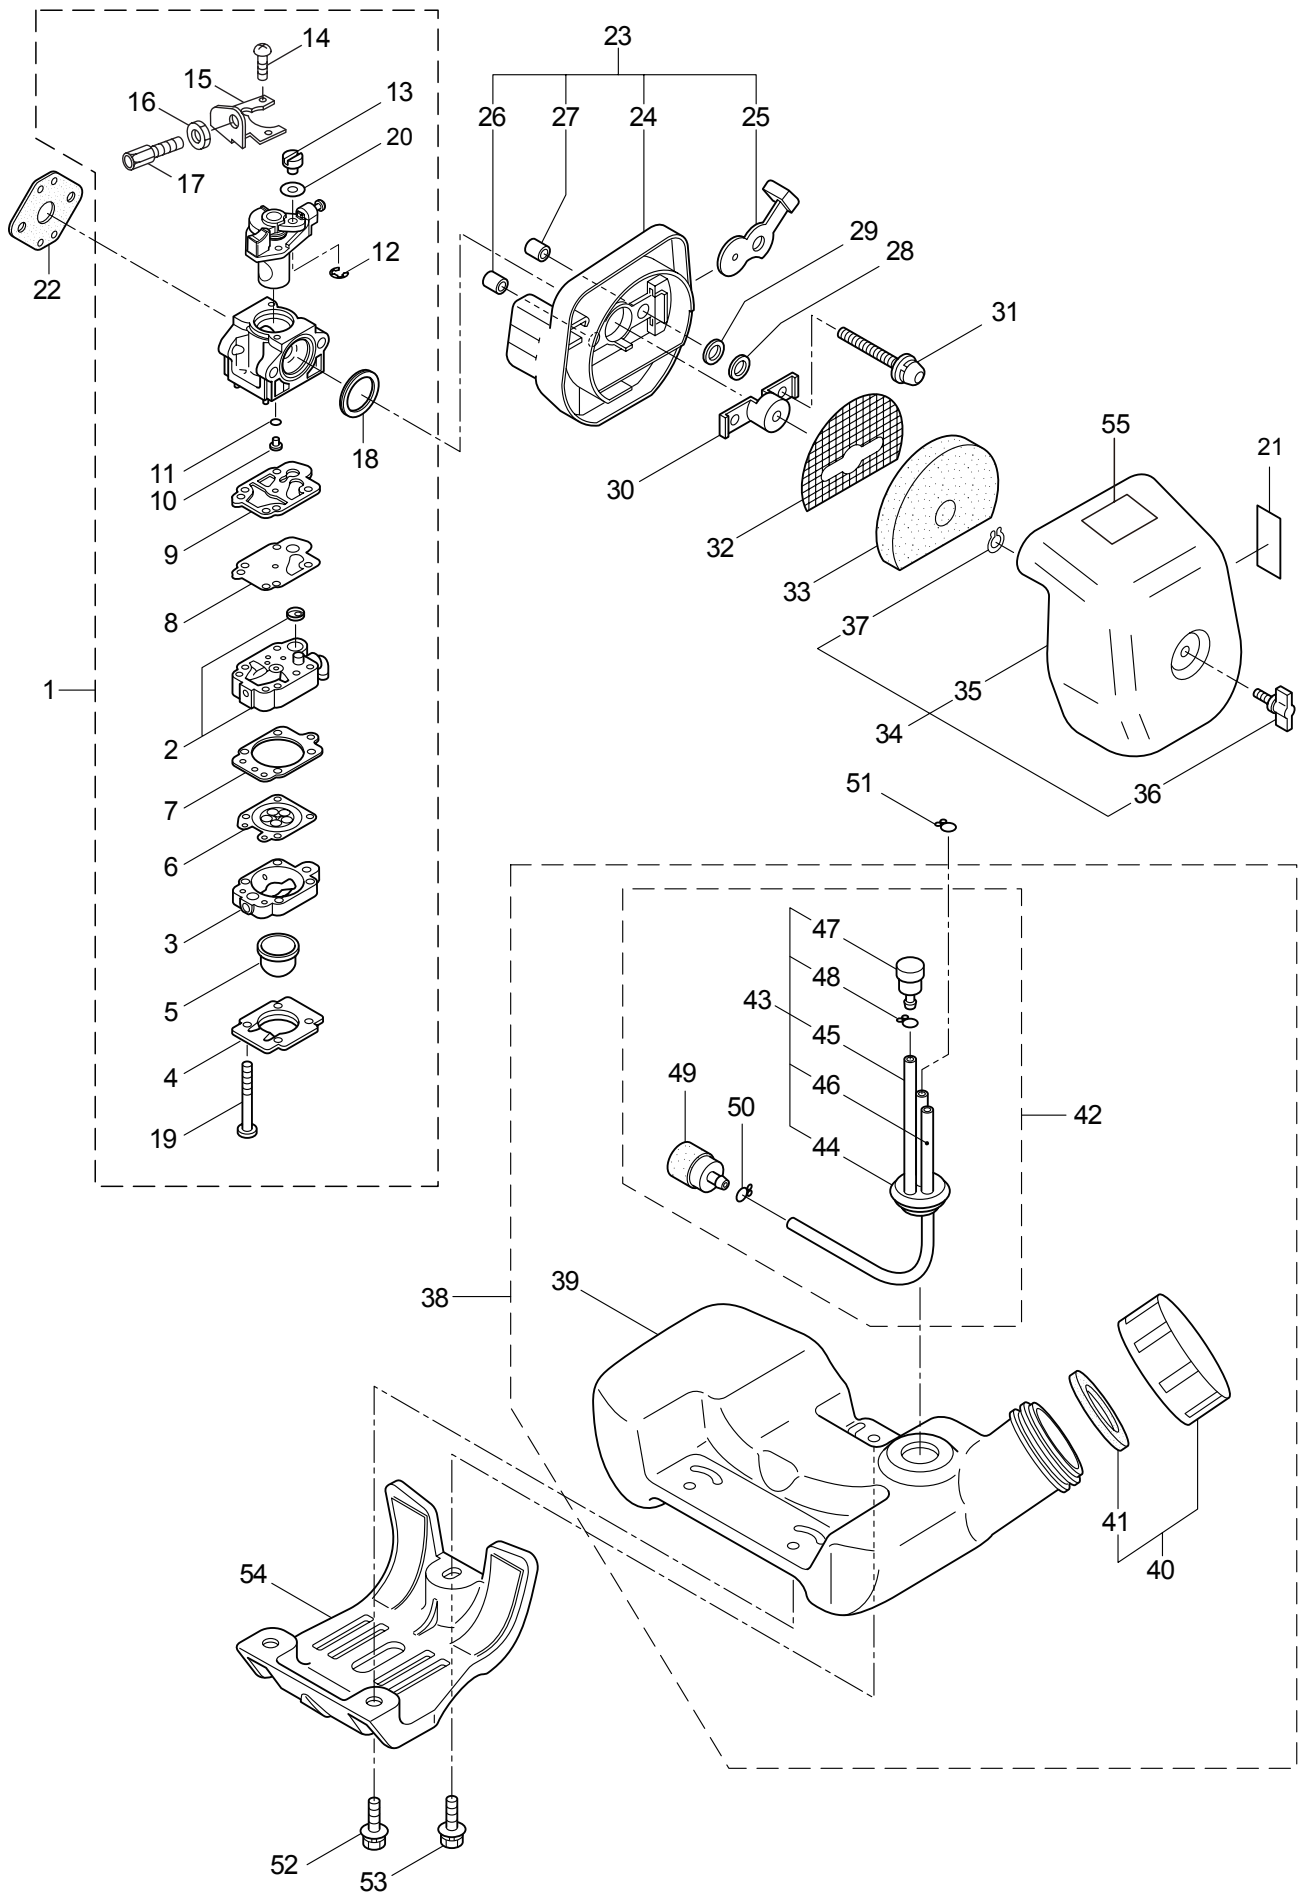

4. EHT2321DSL-CA/Y09
CARBURETOR, FUEL TANK

Ref. No.	Part No.	Part Name	Q'ty	Remarks
4-1	282331	Carburetor Ass'y	1	Incl.2-20
4-2	264155	Pump Body	1	
4-3	262991	Purge Body	1	
4-4	262992	Cover Plate	1	
4-5	261874	Primer Bulb	1	
4-6	283905	Diaphragm, Meterring	1	
4-7	262993	Gasket	1	
4-8	262994	Diaphragm,Fuel Pump	1	
4-9	282576	Gasket	1	
4-10	268574	Main Jet	1	
4-11	261871	O-Ring	1	
4-12	261876	E-Ring	1	
4-13	261658	Swivel	1	
4-14	261875	Screw	2	
4-15	264677	Bracket	1	
4-16	261878	Nut	1	
4-17	263994	Adapter	1	
4-18	261657	Packing	1	
4-19	262996	Screw	4	
4-20	264678	Washer	1	
4-21	261352	Label	1	Choke
4-22	261864	Gasket	1	
4-23	268055	Air Filter Case Ass'y	1	Incl.24-27
4-24	268056	Air Filter Case	1	
4-25	268057	Valve	1	
4-26	268157	Sleeve	1	5.5x7.1x6L
4-27	268412	Sleeve	1	5.5x7.1x6.6L
4-28	263345	Packing	1	7.2x11xt1.3
4-29	263942	Washer	1	7.2x12xt0.15
4-30	263815	Stay	1	
4-31	264016	Cap Screw	2	M5x60
4-32	265026	Screen	1	
4-33	265027	Foam Element	1	
4-34	268058	Air Filter Cover Ass'y	1	Incl.35-37
4-35	268059	Air Filter Cover	1	
4-36	281438	Knob	1	
4-37	261734	Snap Ring	1	#5
4-38	285690	Fuel Tank Ass'y	1	Incl.39-50
4-39	285048	Fuel Tank	1	
4-40	281565	Fuel Tank Cap Ass'y	1	Incl.41
4-41	269377	Gasket	1	
4-42	282334	Fuel Pipe Pick-up Ass'y	1	Incl.43-50
4-43	282335	Fuel Pipe Ass'y	1	Incl.44-48
4-44	268065	Grommet	1	
4-45	282337	Return Pipe	1