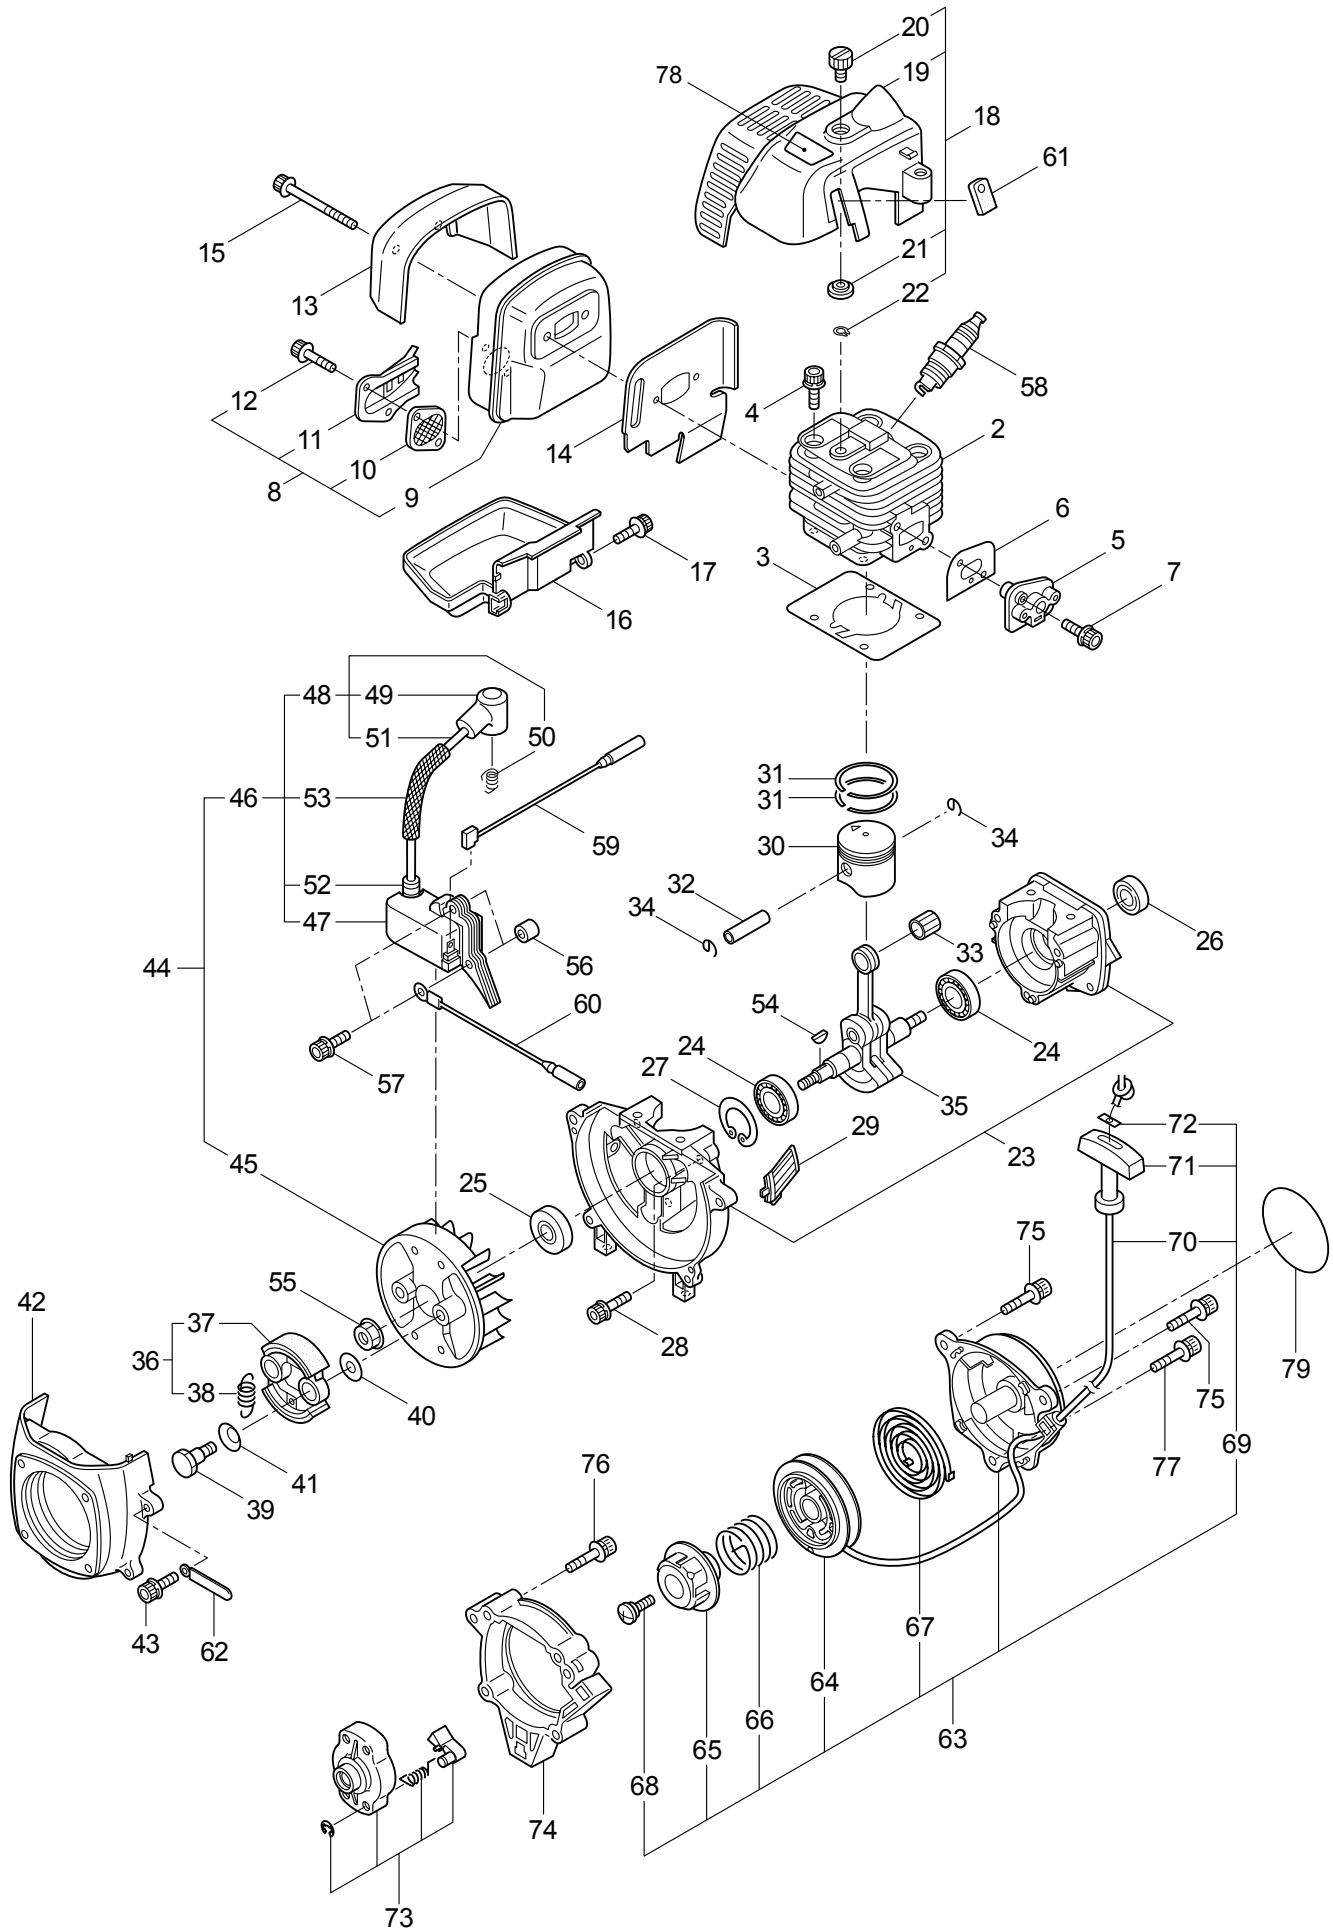

3. EHT2321DSL-CA/Y09
ENGINE

Ref. No.	Part No.	Part Name	Q'ty	Remarks
3-46	281705	Ignition Coil Ass'y	1	Incl.47-53
3-47	281706	Coil	1	
3-48	281707	Spark Plug Wire Ass'y	1	Incl.49-51
3-49	261074	Plug Boot	1	
3-50	261075	Connector	1	
3-51	281709	Spark Plug Wire	1	
3-52	261072	Cap	1	
3-53	268584	Insulator	1	140L
3-54	261076	Woodruff Key	1	3x10
3-55	261417	Nut,Rotor	1	M8
3-56	280381	Spacer	2	
3-57	261256	Cap Screw	2	M4x25
3-58	261200	Spark Plug	1	NGK BPM6Y
3-59	263804	Wire,Coil Ground	1	
3-60	268044	Lead	1	
3-61	269189	Grommet	1	
3-62	264588	Clamp	1	
3-63	283477	Recoil Ass'y	1	Incl.64-72
3-64	283504	Reel	1	
3-65	283505	Cam Plate	1	
3-66	283506	Spring	1	
3-67	280931	Spiral Spring	1	
3-68	267213	Screw	1	
3-69	283578	Starter Rope Ass'y	1	Incl.70-72
3-70	283579	Starter Rope	1	
3-71	261725	Starter Grip	1	
3-72	283511	Rope Stopper	1	
3-73	283575	Starter Pawl Ass'y	1	
3-74	284698	Adapter Ass'y	1	
3-75	283391	Cap Screw	2	M4x20
3-76	265726	Cap Screw	4	M4x16
3-77	282096	Cap Screw	1	M4x16
3-78	282558	Label	1	
3-79	282340	Label	1	CER230