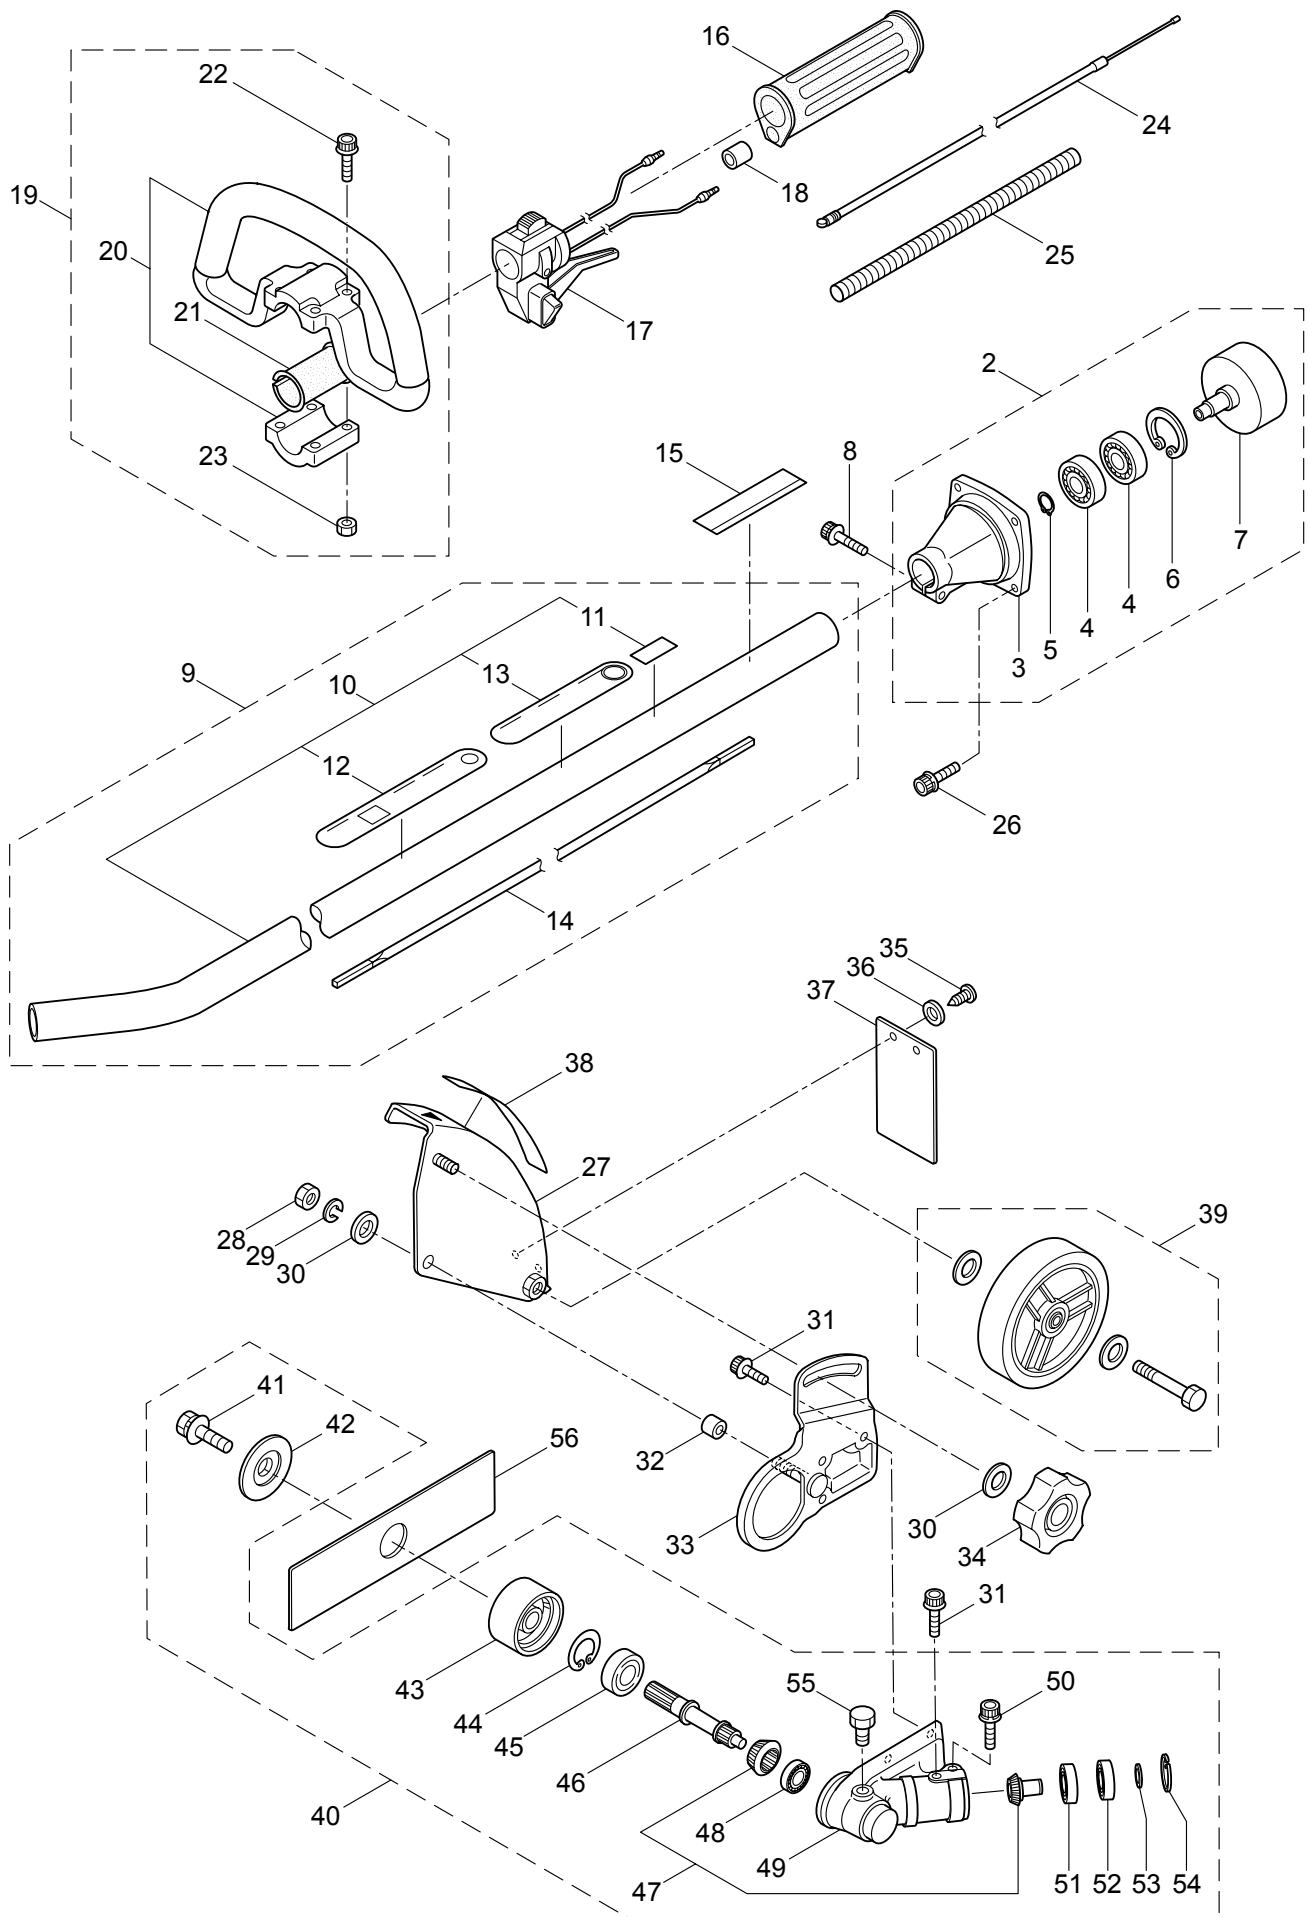

Maruyama. *E x t r a o r d i n a r y .*

1. ED2621
MAIN BODY

Ref. No.	Part No.	Part Name	Q'ty	Remarks
1-2	220155	Clutch Case Ass'y	1	Incl.3-7
1-3	220156	Clutch Case	1	
1-4	214161	Bearing	2	#6000ZZ
1-5	014210	Snap Ring	1	#10
1-6	054676	Snap Ring	1	#26
1-7	218588	Clutch Drum	1	
1-8	261246	Cap Screw	1	M5x25
1-9	224556	Driveshaft Kit	1	Incl.10-14
1-10	224557	Driveshaft Tube Ass'y	1	Incl.11-13
1-11	223926	Label	1	Lubricate
1-12	221501	Label	1	Warning
1-13	221502	Label	1	Caution
1-14	224555	Driveshaft	1	
1-15	229588	Label	1	ED2621
1-16	215532	Shaft Grip	1	
1-17	221465	Throttle Trigger	1	
1-18	214083	Outer Guide	1	
1-19	215601	Loop Handle Ass'y	1	Incl.20-23
1-20	214982	Loop Handle	1	
1-21	213171	Packing	1	
1-22	215608	Cap Screw	4	M5x30x16
1-23	089846	Nut	4	M5
1-24	213444	Throttle Cable	1	340L
1-25	215403	Plastic Tube	1	
1-26	261250	Cap Screw	4	M5x20
1-27	220158	Shield	1	
1-28	081039	Nut	1	M8
1-29	015845	Spring Washer	1	M8
1-30	014065	Washer	2	M8
1-31	215993	Cap Screw	4	M5x10
1-32	220165	Collar	1	8.2x10x8L
1-33	229572	Plate	1	
1-34	219088	Clamping Knob Ass'y	1	
1-35	086053	Tapping Screw	2	M4x8
1-36	550163	Washer	2	4.3x12xt0.8
1-37	220162	Flap	1	
1-38	221528	Label	1	Caution
1-39	229590	Wheel Ass'y	1	
1-40	220168	Gearcase Ass'y	1	Incl.41-55
1-41	215610	Bolt	1	M8x22,Counterclockwise
1-42	215546	Clamping Washer	1	
1-43	220148	Boss Adapter	1	
1-44	055185	Snap Ring	1	#28
1-45	212999	Bearing	1	#6001 2RK

1. ED2621
MAIN BODY

Ref. No.	Part No.	Part Name	Q'ty	Remarks
1-46	216056	Blade Shaft	1	
1-47	227101	Gear Set	1	
1-48	210554	Bearing	1	#608
1-49	219077	Gearcase	1	
1-50	261246	Cap Screw	1	M5x25
1-51	210560	Bearing	1	#609
1-52	140268	Bearing	1	#609Z
1-53	140269	Snap Ring	1	WR9
1-54	140270	Snap Ring	1	#24
1-55	089101	Bolt	1	M8x10
1-56	216062	Cutting Blade	1	50x195xt3.2