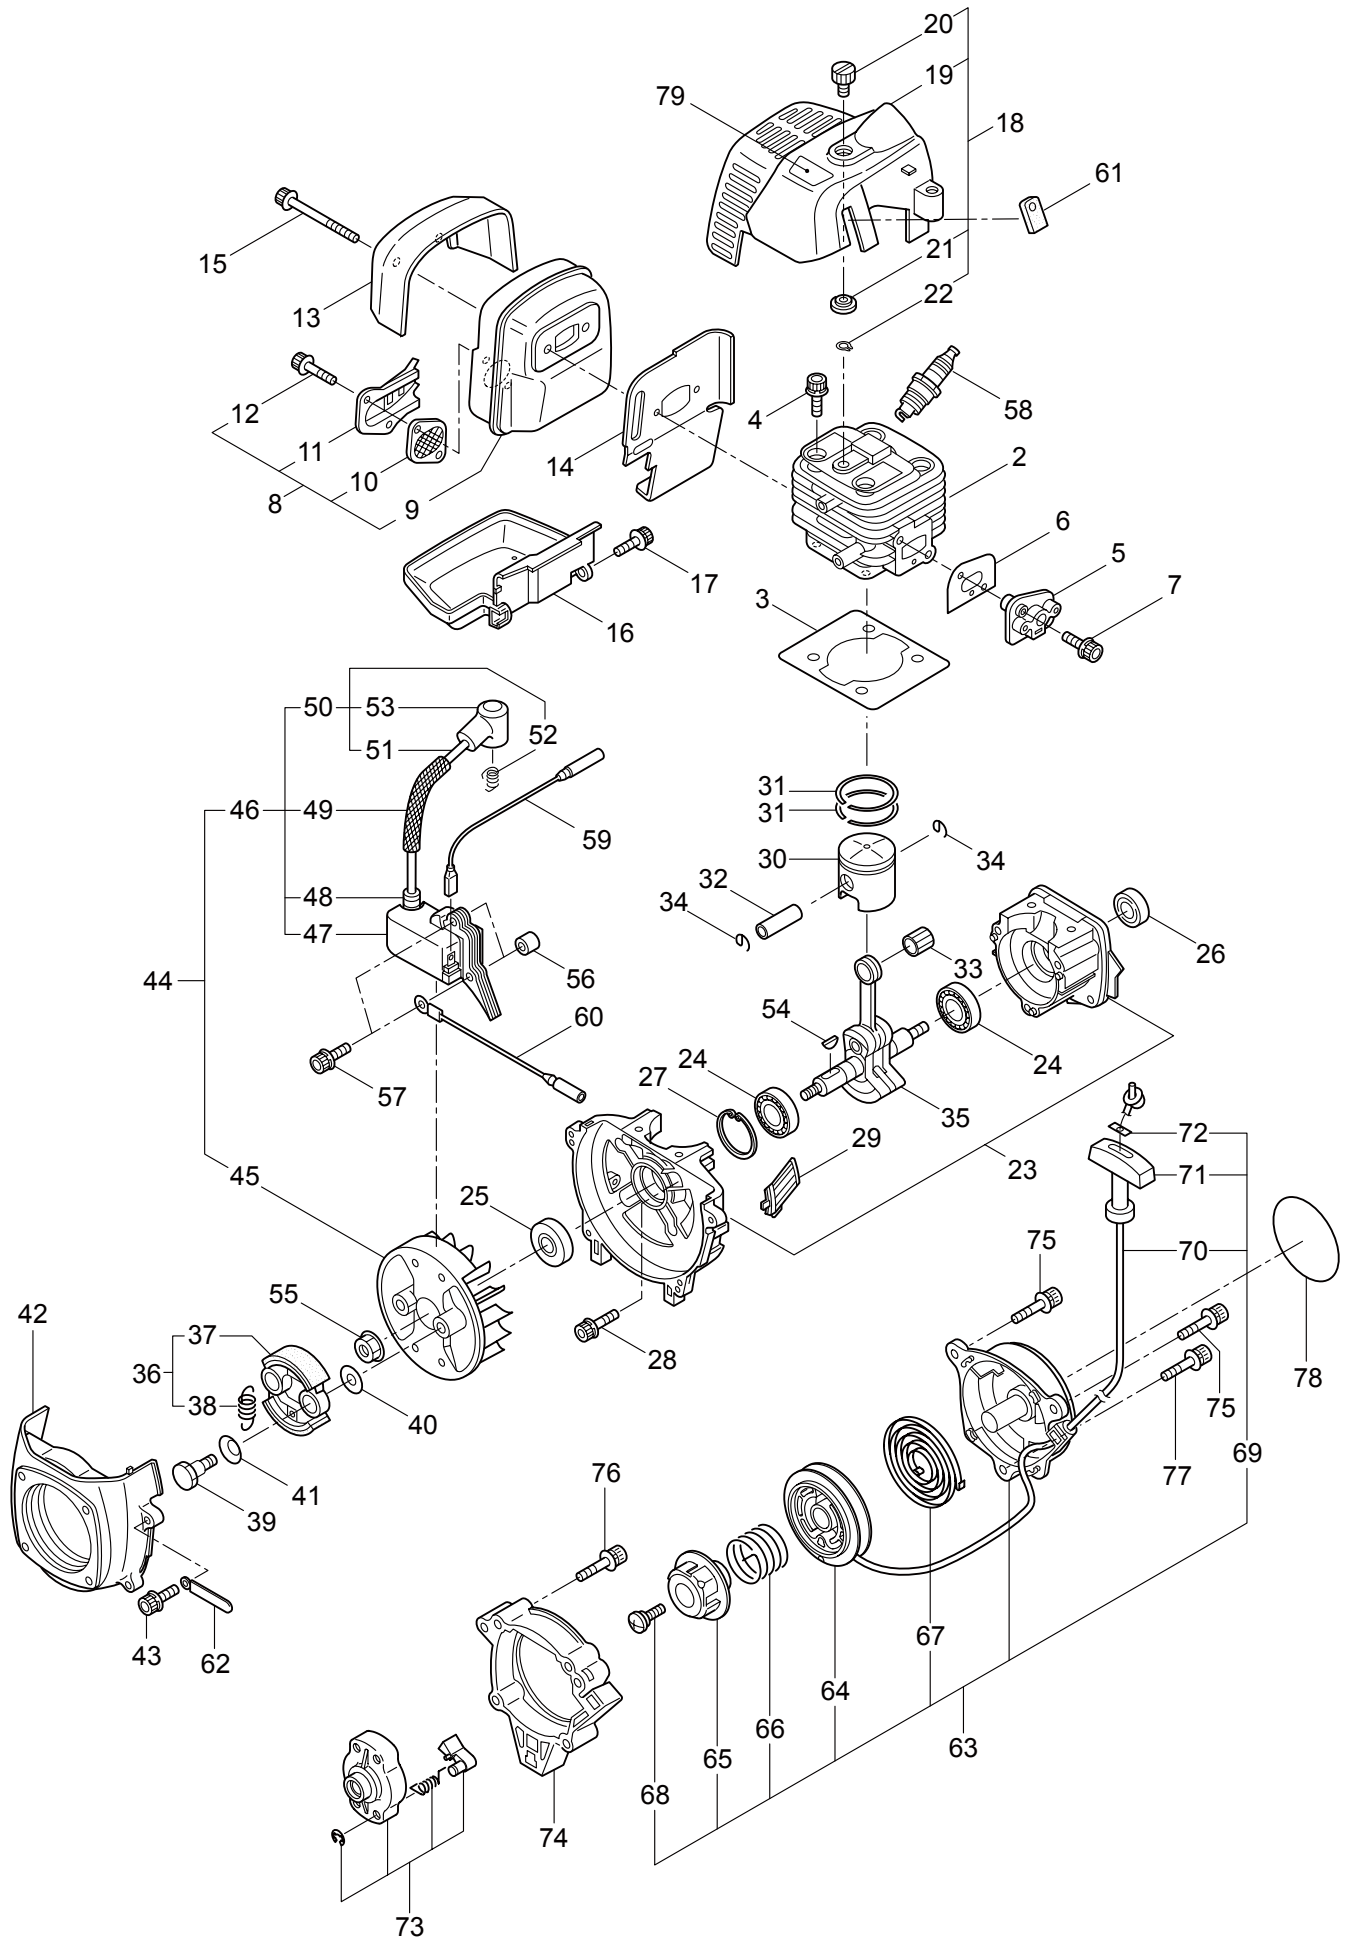

1. ED2621
MAIN BODY

Ref. No.	Part No.	Part Name	Q'ty	Remarks
1-46	216056	Blade Shaft	1	
1-47	227101	Gear Set	1	
1-48	210554	Bearing	1	#608
1-49	219077	Gearcase	1	
1-50	261246	Cap Screw	1	M5x25
1-51	210560	Bearing	1	#609
1-52	140268	Bearing	1	#609Z
1-53	140269	Snap Ring	1	WR9
1-54	140270	Snap Ring	1	#24
1-55	089101	Bolt	1	M8x10
1-56	216062	Cutting Blade	1	50x195xt3.2

2.ED2621
ACCESSORIES

Ref. No.	Part No.	Part Name	Q'ty	Remarks
2-1	210418	Box Spanner	1	13x19x(+)
2-2	219431	Wrench	1	3mm
2-3	219432	Wrench	1	4mm
2-4	228324	Instruction Manual	1	ED2321(MUS-CE)

3. ED2621
ENGINE

3. ED2621
ENGINE

Ref. No.	Part No.	Part Name	Q'ty	Remarks
3-46	283705	Ignition Coil Ass'y	1	Incl.47-53
3-47	283730	Coil	1	
3-48	261072	Cap	1	
3-49	283731	Tube	1	
3-50	283732	Spark Plug Wire Ass'y	1	Incl.51-53
3-51	283733	Spark Plug Wire	1	
3-52	261075	Connector	1	
3-53	261074	Plug Boot	1	
3-54	261076	Woodruff Key	1	3x10
3-55	261417	Nut,Rotor	1	M8
3-56	280381	Spacer	2	
3-57	261256	Cap Screw	2	M4x25
3-58	261200	Spark Plug	1	NGK BPM6Y
3-59	261772	Lead	1	
3-60	268044	Lead	1	
3-61	269189	Grommet	1	
3-62	264588	Clamp	1	
3-63	283477	Recoil Ass'y	1	Incl.64-72
3-64	283504	Reel	1	
3-65	283505	Cam Plate	1	
3-66	283506	Spring	1	
3-67	280931	Spiral Spring	1	
3-68	267213	Screw	1	
3-69	283578	Starter Rope Ass'y	1	Incl.70-72
3-70	283579	Starter Rope	1	
3-71	261725	Starter Grip	1	
3-72	283511	Rope Stopper	1	
3-73	283575	Starter Pawl Ass'y	1	
3-74	284698	Adapter Ass'y	1	
3-75	283391	Cap Screw	2	M4x20
3-76	265726	Cap Screw	4	M4x16
3-77	282096	Cap Screw	1	M4x16
3-78	283944	Label	1	
3-79	282558	Label	1	