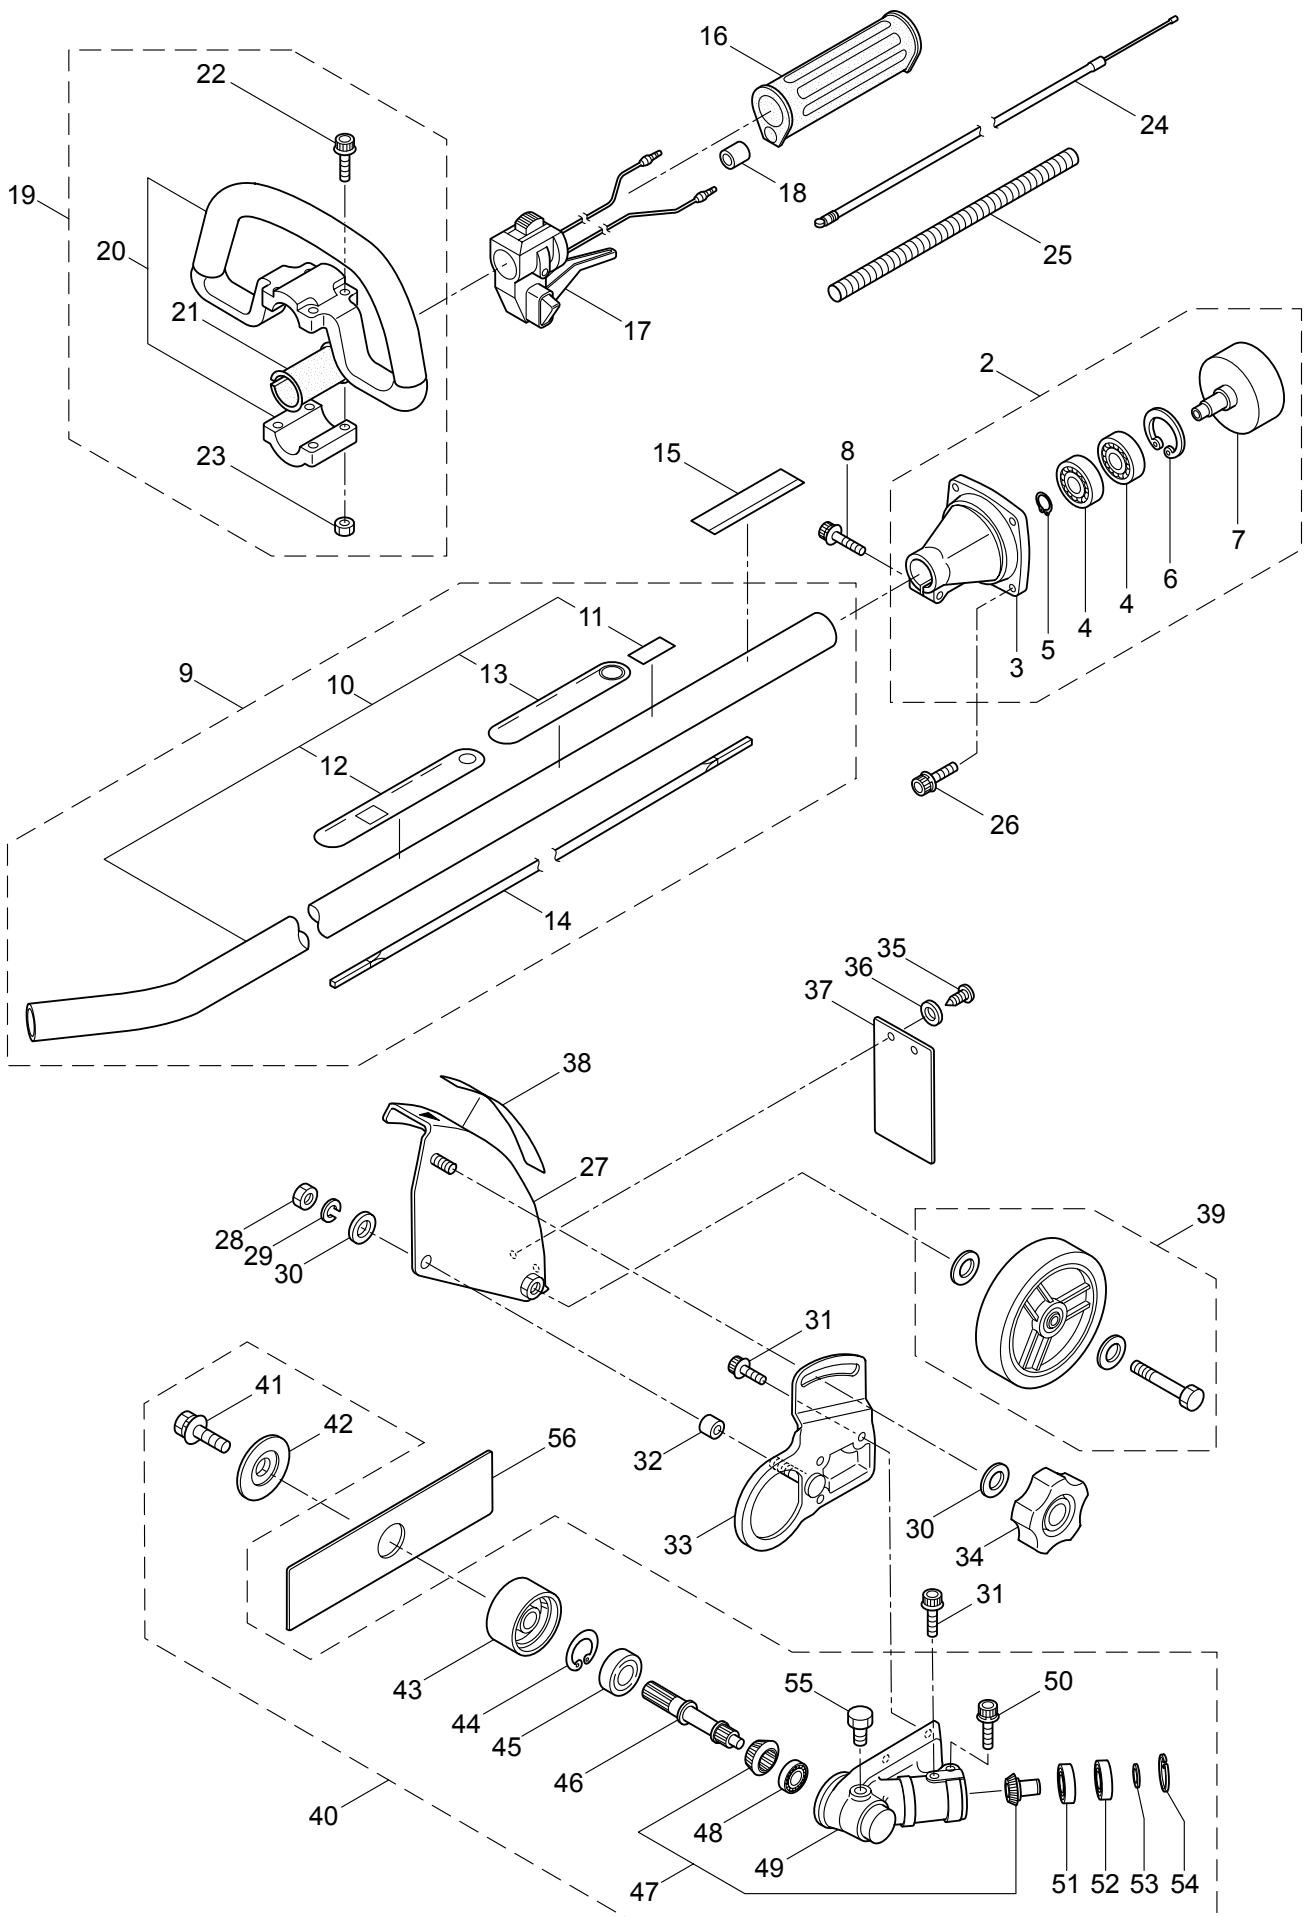

Maruyama. *E x t r a o r d i n a r y .*

1. ED2621
MAIN BODY

Ref. No.	Part No.	Part Name	Q'ty	Remarks
1-2	220155	Clutch Case Ass'y	1	Incl.3-7
1-3	220156	Clutch Case	1	
1-4	214161	Bearing	2	#6000ZZ
1-5	014210	Snap Ring	1	#10
1-6	054676	Snap Ring	1	#26
1-7	218588	Clutch Drum	1	
1-8	261246	Cap Screw	1	M5x25
1-9	224556	Driveshaft Kit	1	Incl.10-14
1-10	224557	Driveshaft Tube Ass'y	1	Incl.11-13
1-11	223926	Label	1	Lubricate
1-12	221501	Label	1	Warning
1-13	221502	Label	1	Caution
1-14	224555	Driveshaft	1	
1-15	229588	Label	1	ED2621
1-16	215532	Shaft Grip	1	
1-17	221465	Throttle Trigger	1	
1-18	214083	Outer Guide	1	
1-19	215601	Loop Handle Ass'y	1	Incl.20-23
1-20	214982	Loop Handle	1	
1-21	213171	Packing	1	
1-22	215608	Cap Screw	4	M5x30x16
1-23	089846	Nut	4	M5
1-24	213444	Throttle Cable	1	340L
1-25	215403	Plastic Tube	1	
1-26	261250	Cap Screw	4	M5x20
1-27	220158	Shield	1	
1-28	081039	Nut	1	M8
1-29	015845	Spring Washer	1	M8
1-30	014065	Washer	2	M8
1-31	215993	Cap Screw	4	M5x10
1-32	220165	Collar	1	8.2x10x8L
1-33	229572	Plate	1	
1-34	219088	Clamping Knob Ass'y	1	
1-35	086053	Tapping Screw	2	M4x8
1-36	550163	Washer	2	4.3x12xt0.8
1-37	220162	Flap	1	
1-38	221528	Label	1	Caution
1-39	229590	Wheel Ass'y	1	
1-40	220168	Gearcase Ass'y	1	Incl.41-55
1-41	215610	Bolt	1	M8x22,Counterclockwise
1-42	215546	Clamping Washer	1	
1-43	220148	Boss Adapter	1	
1-44	055185	Snap Ring	1	#28
1-45	212999	Bearing	1	#6001 2RK

1. ED2621
MAIN BODY

Ref. No.	Part No.	Part Name	Q'ty	Remarks
1-46	216056	Blade Shaft	1	
1-47	227101	Gear Set	1	
1-48	210554	Bearing	1	#608
1-49	219077	Gearcase	1	
1-50	261246	Cap Screw	1	M5x25
1-51	210560	Bearing	1	#609
1-52	140268	Bearing	1	#609Z
1-53	140269	Snap Ring	1	WR9
1-54	140270	Snap Ring	1	#24
1-55	089101	Bolt	1	M8x10
1-56	216062	Cutting Blade	1	50x195xt3.2