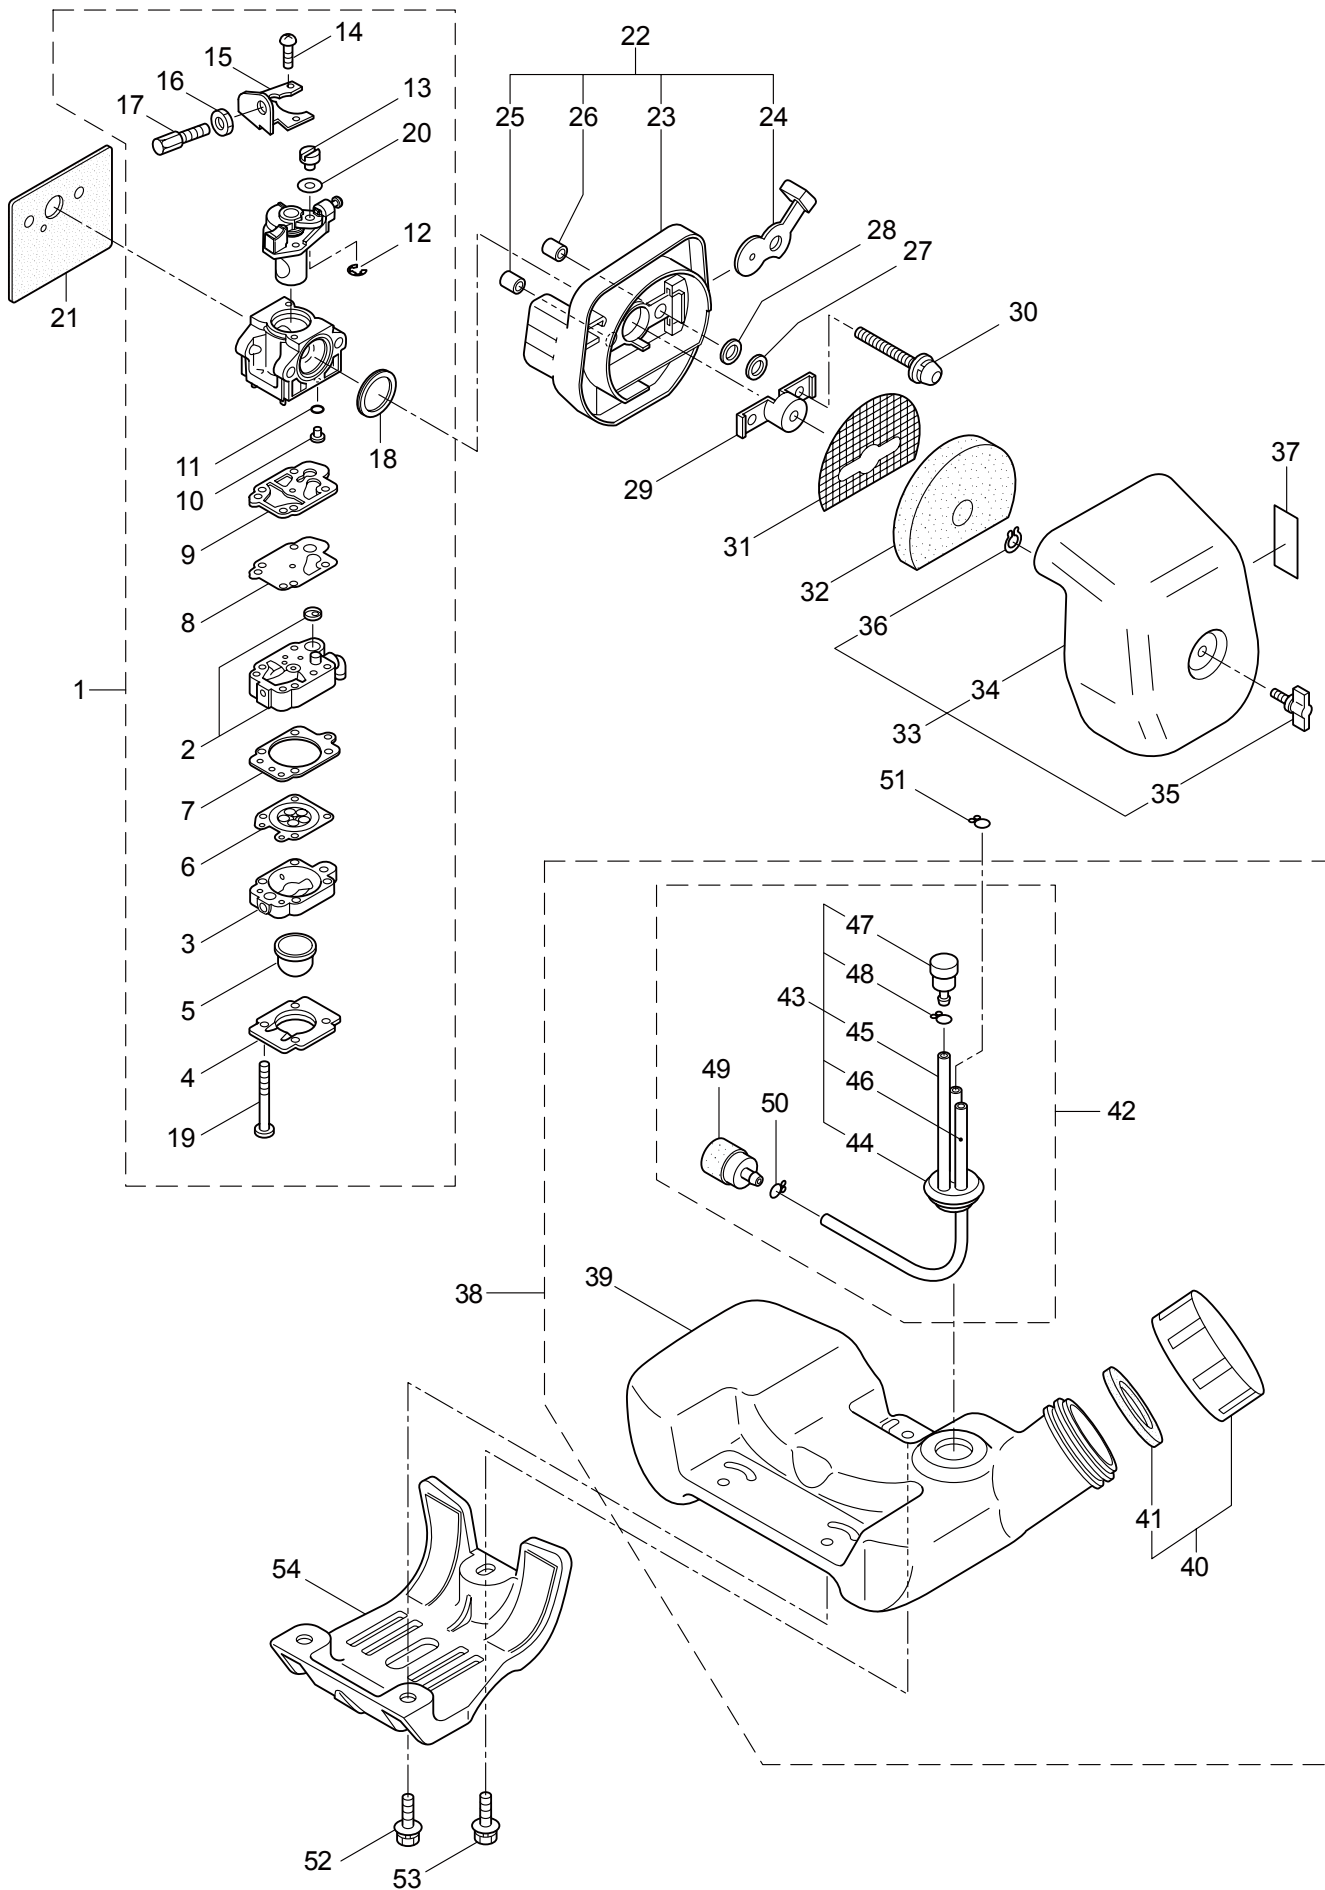

4. ED2621
CARBURETOR, FUEL TANK

Ref. No.	Part No.	Part Name	Q'ty	Remarks
4-46	261690	Fuel Pipe	1	160L
4-47	261590	Breather	1	
4-48	261117	Clip	1	
4-49	264653	Filter Ass'y	1	
4-50	261117	Clip	1	
4-51	261117	Clip	1	
4-52	281714	Cap Screw	2	M5x20
4-53	281715	Cap Screw	1	M5x20
4-54	281441	Stand	1