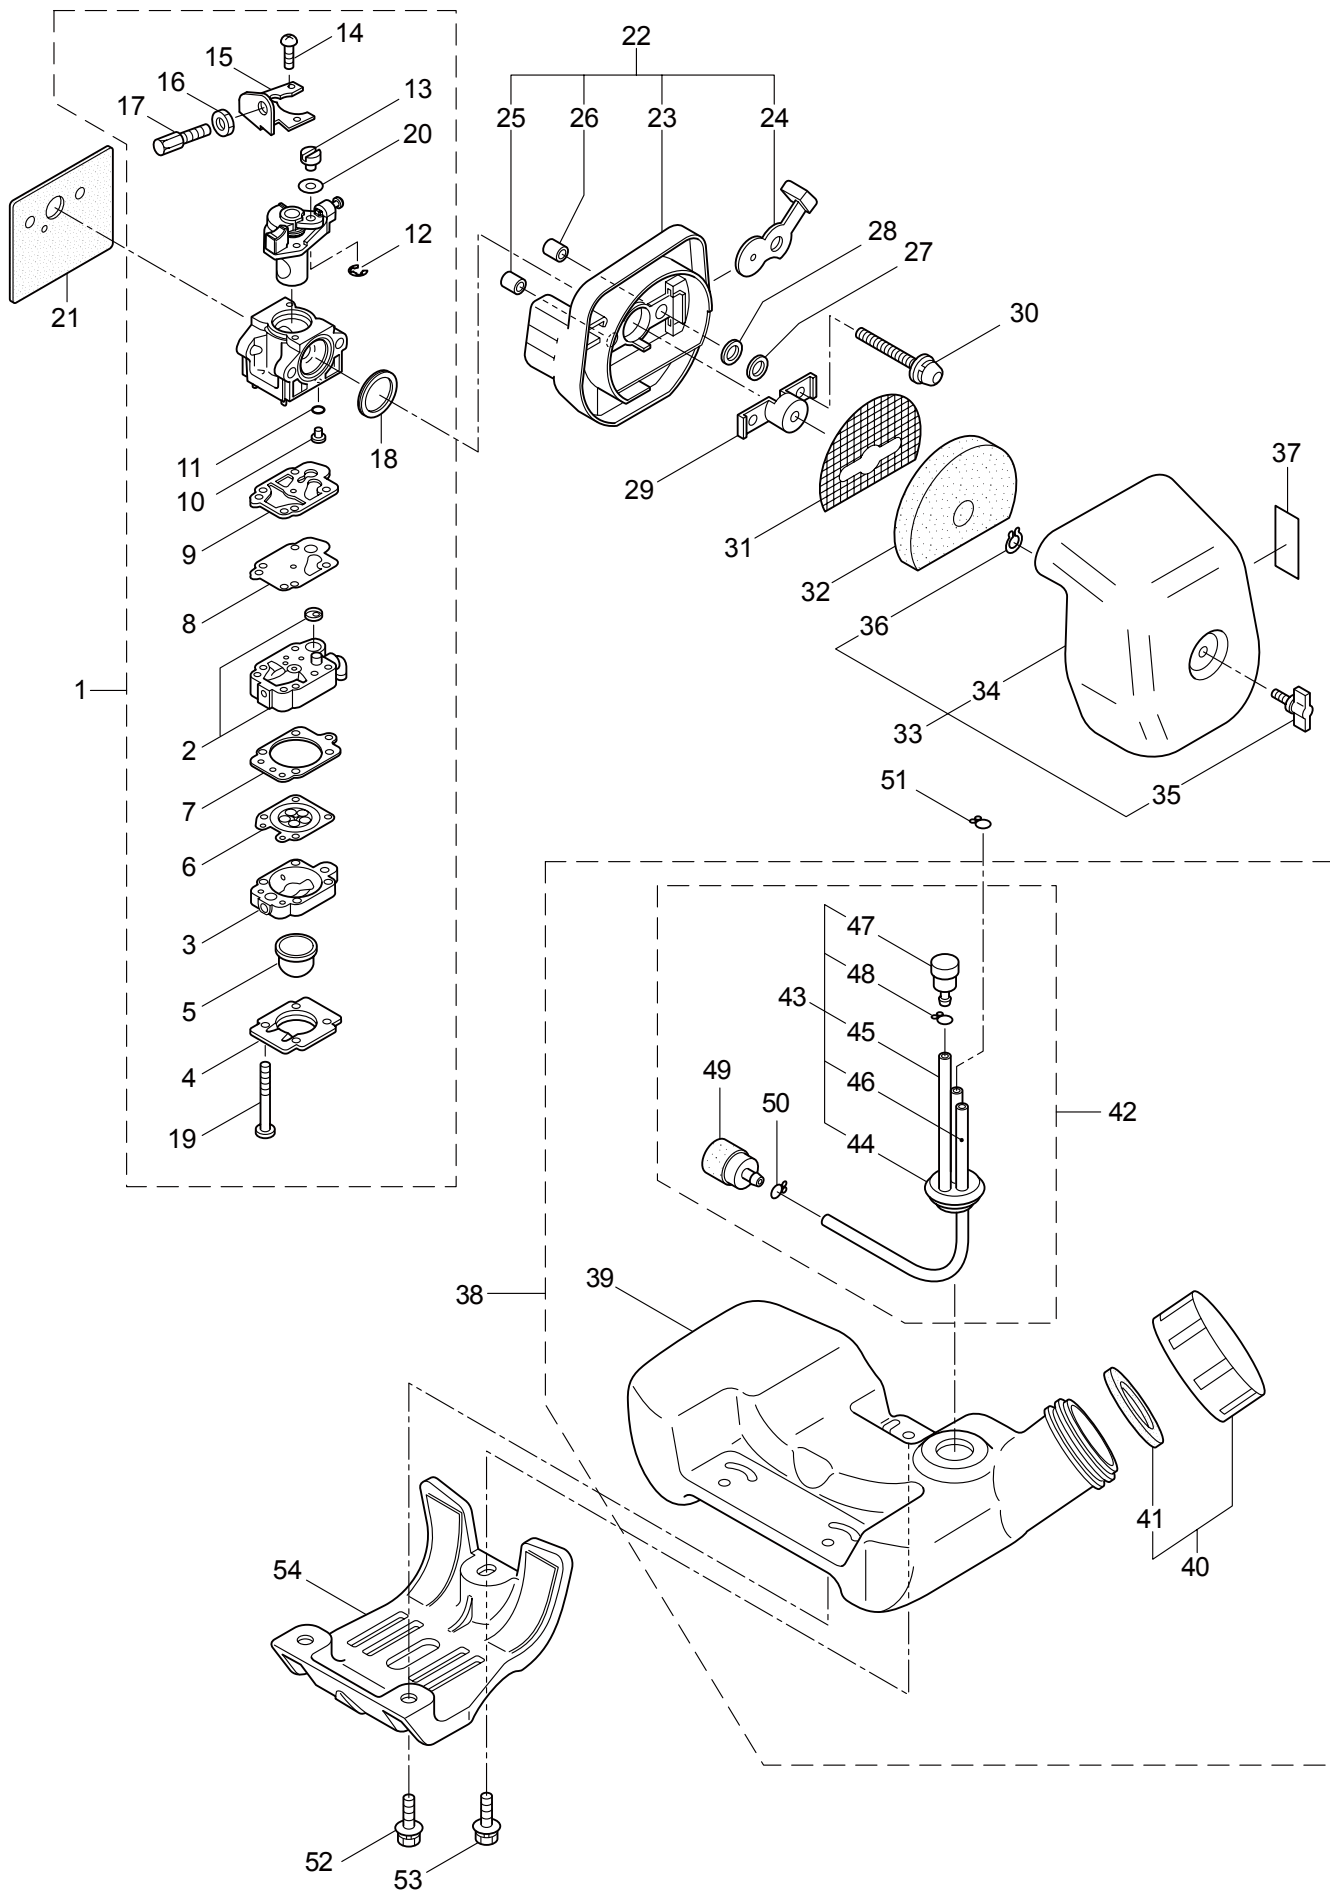

4. ED2621
CARBURETOR, FUEL TANK

Ref. No.	Part No.	Part Name	Q'ty	Remarks
4-1	283898	Carburetor Ass'y	1	Incl.2-20
4-2	264155	Pump Body	1	
4-3	262991	Purge Body	1	
4-4	262992	Cover Plate	1	
4-5	261874	Primer Bulb	1	
4-6	283905	Diaphragm, Meterring	1	
4-7	262993	Gasket	1	
4-8	262994	Diaphragm,Fuel Pump	1	
4-9	282576	Gasket	1	
4-10	281487	Main Jet	1	#37
4-11	261871	O-Ring	1	
4-12	261876	E-Ring	1	
4-13	261658	Swivel	1	
4-14	261875	Screw	2	
4-15	264677	Bracket	1	
4-16	261878	Nut	1	
4-17	263994	Adapter	1	
4-18	261657	Packing	1	
4-19	262996	Screw	4	
4-20	264678	Washer	1	
4-21	269762	Gasket	1	
4-22	268055	Air Filter Case Ass'y	1	Incl.23-26
4-23	268056	Air Filter Case	1	
4-24	268057	Valve	1	
4-25	268157	Sleeve	1	5.5x7.1x6L
4-26	268412	Sleeve	1	5.5x7.1x6.6L
4-27	263345	Packing	1	7.2x11xt1.3
4-28	263942	Washer	1	7.2x12xt0.15
4-29	263815	Stay	1	
4-30	264016	Cap Screw	2	M5x60
4-31	265026	Screen	1	
4-32	265027	Foam Element	1	
4-33	268058	Air Filter Cover Ass'y	1	Incl.34-36
4-34	268059	Air Filter Cover	1	
4-35	281438	Knob	1	
4-36	261734	Snap Ring	1	#5
4-37	261352	Label	1	Choke
4-38	281749	Fuel Tank Ass'y	1	Incl.39-50
4-39	281439	Fuel Tank	1	
4-40	269201	Fuel Tank Cap Ass'y	1	Incl.41
4-41	269377	Gasket	1	
4-42	282538	Fuel Pipe Pick-up Ass'y	1	Incl.43-50
4-43	282539	Fuel Pipe Ass'y	1	Incl.44-48
4-44	268065	Grommet	1	
4-45	282541	Return Pipe	1	3x6x151L