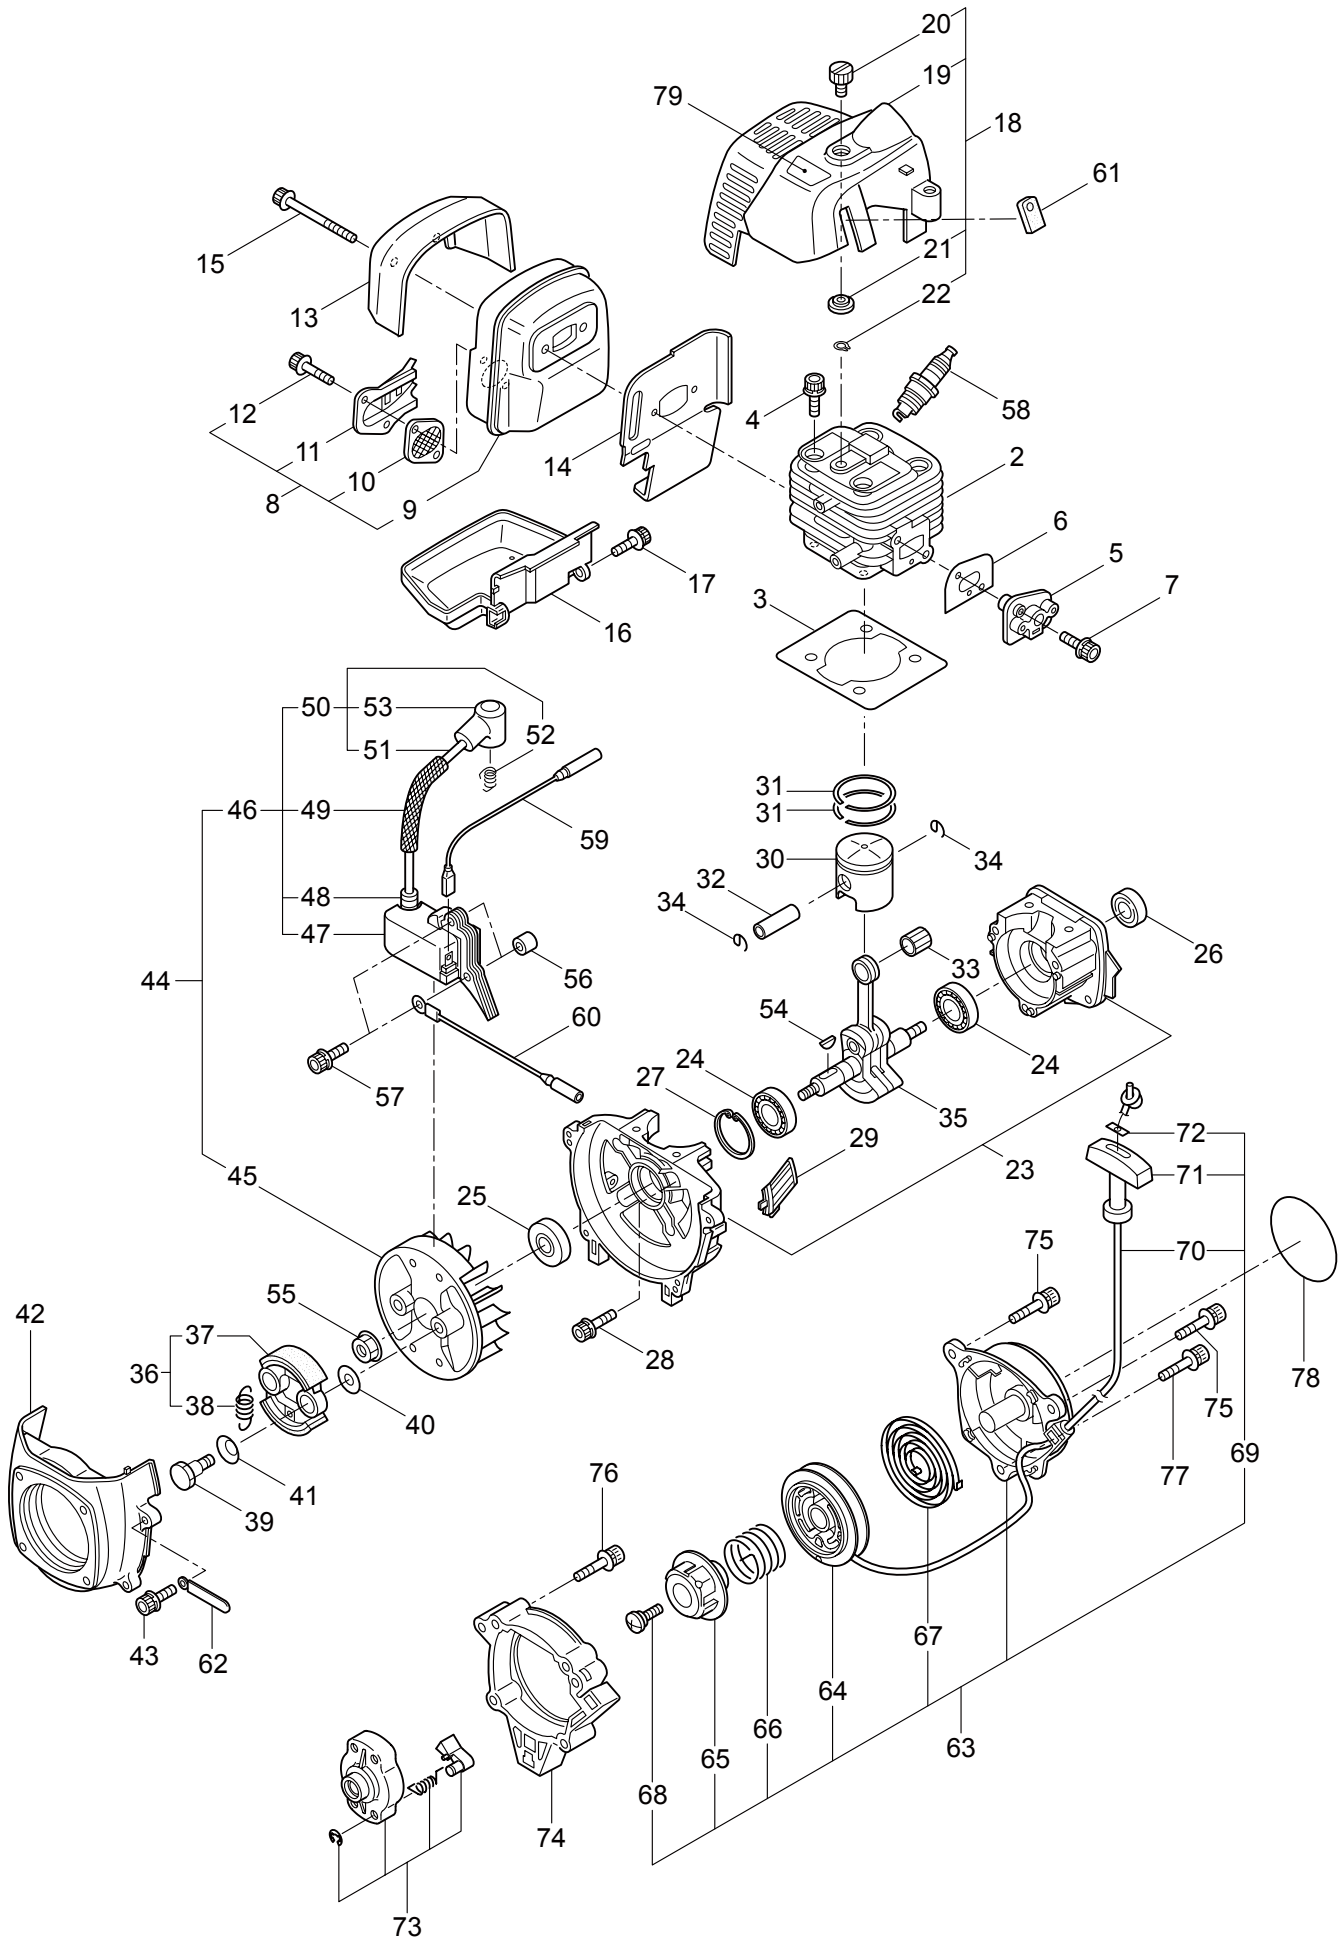

1. ED2621
MAIN BODY

Ref. No.	Part No.	Part Name	Q'ty	Remarks
1-46	216056	Blade Shaft	1	
1-47	227101	Gear Set	1	
1-48	210554	Bearing	1	#608
1-49	219077	Gearcase	1	
1-50	261246	Cap Screw	1	M5x25
1-51	210560	Bearing	1	#609
1-52	140268	Bearing	1	#609Z
1-53	140269	Snap Ring	1	WR9
1-54	140270	Snap Ring	1	#24
1-55	089101	Bolt	1	M8x10
1-56	216062	Cutting Blade	1	50x195xt3.2

2.ED2621
ACCESSORIES

Ref. No.	Part No.	Part Name	Q'ty	Remarks
2-1	210418	Box Spanner	1	13x19x(+)
2-2	219431	Wrench	1	3mm
2-3	219432	Wrench	1	4mm
2-4	228324	Instruction Manual	1	ED2321(MUS-CE)

3. ED2621
ENGINE

3. ED2621
ENGINE

Ref. No.	Part No.	Part Name	Q'ty	Remarks
3-46	283705	Ignition Coil Ass'y	1	Incl.47-53
3-47	283730	Coil	1	
3-48	261072	Cap	1	
3-49	283731	Tube	1	
3-50	283732	Spark Plug Wire Ass'y	1	Incl.51-53
3-51	283733	Spark Plug Wire	1	
3-52	261075	Connector	1	
3-53	261074	Plug Boot	1	
3-54	261076	Woodruff Key	1	3x10
3-55	261417	Nut,Rotor	1	M8
3-56	280381	Spacer	2	
3-57	261256	Cap Screw	2	M4x25
3-58	261200	Spark Plug	1	NGK BPM6Y
3-59	261772	Lead	1	
3-60	268044	Lead	1	
3-61	269189	Grommet	1	
3-62	264588	Clamp	1	
3-63	283477	Recoil Ass'y	1	Incl.64-72
3-64	283504	Reel	1	
3-65	283505	Cam Plate	1	
3-66	283506	Spring	1	
3-67	280931	Spiral Spring	1	
3-68	267213	Screw	1	
3-69	283578	Starter Rope Ass'y	1	Incl.70-72
3-70	283579	Starter Rope	1	
3-71	261725	Starter Grip	1	
3-72	283511	Rope Stopper	1	
3-73	283575	Starter Pawl Ass'y	1	
3-74	284698	Adapter Ass'y	1	
3-75	283391	Cap Screw	2	M4x20
3-76	265726	Cap Screw	4	M4x16
3-77	282096	Cap Screw	1	M4x16
3-78	283944	Label	1	
3-79	282558	Label	1	