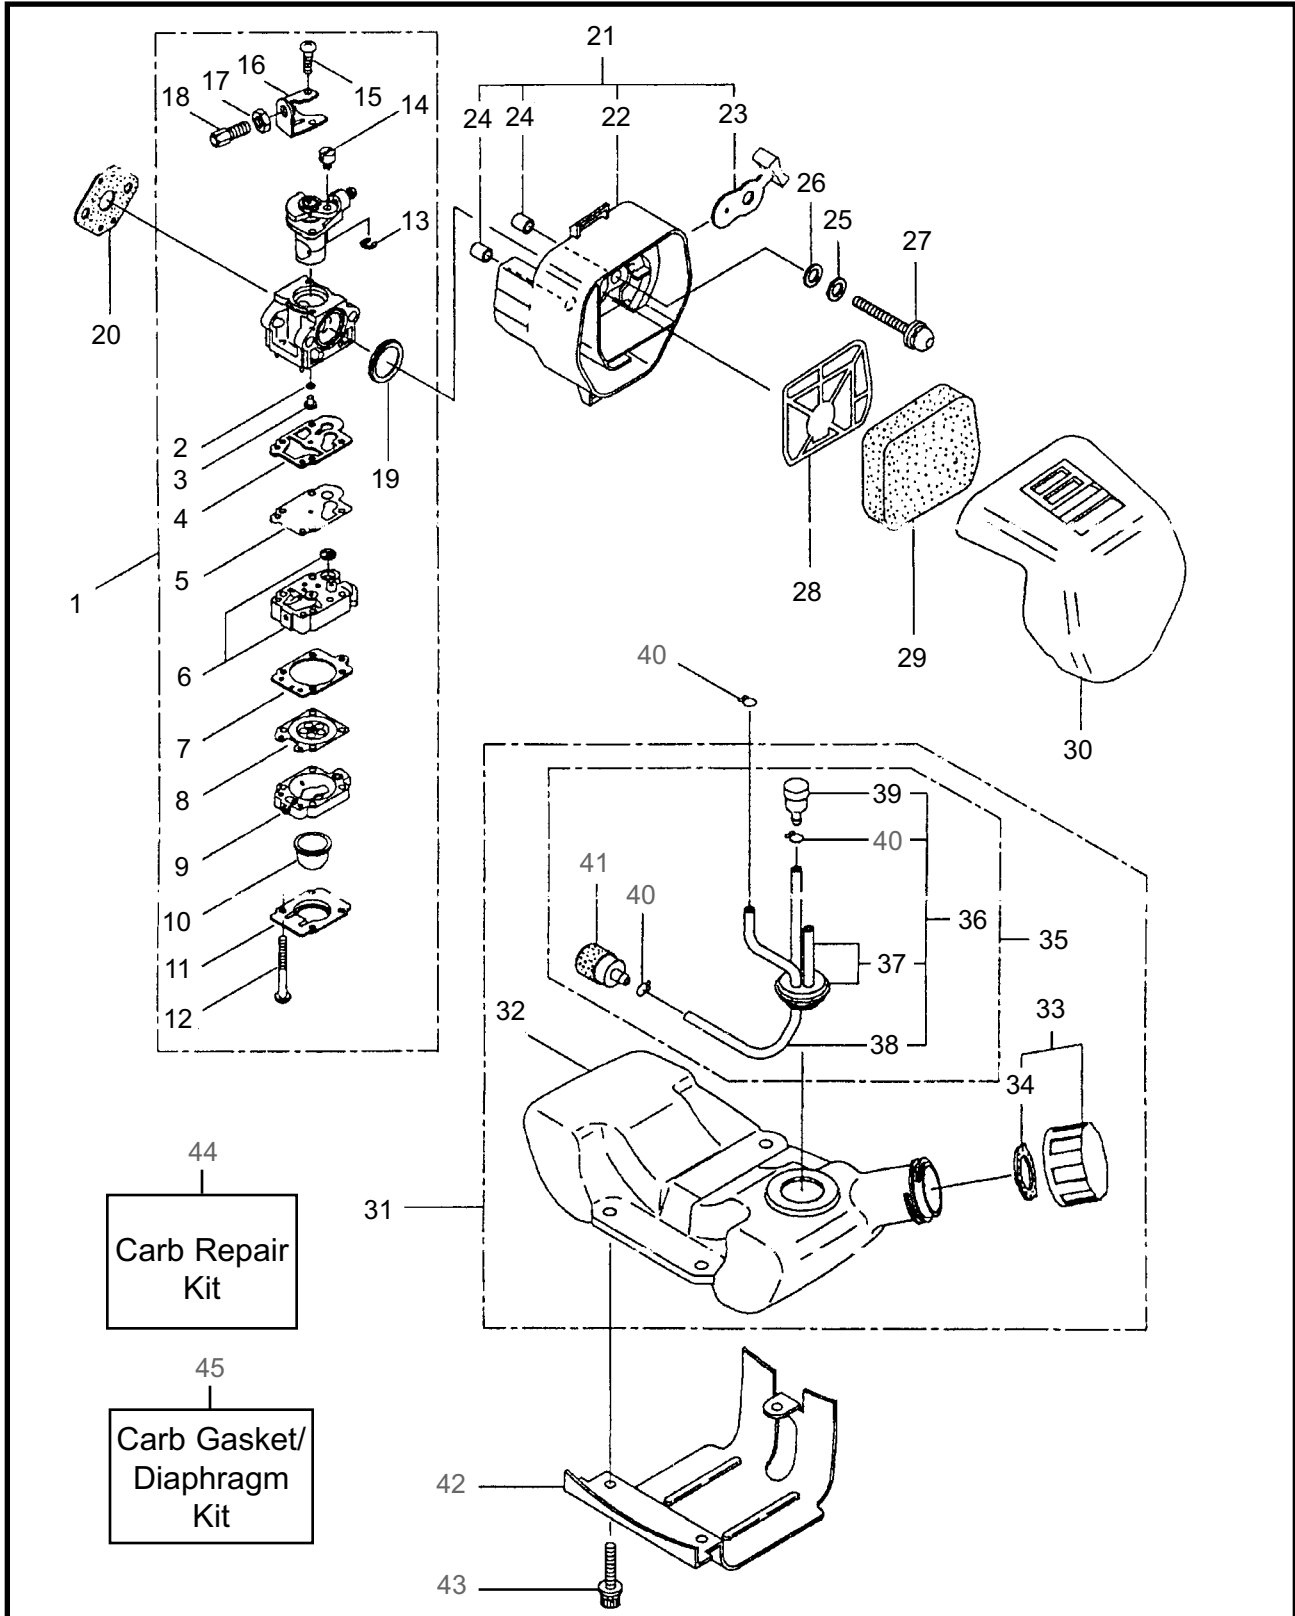

CARBURETOR

REF #	PART #	DESCRIPTION	Q'TY.	NOTES
1	268255	Carburetor	1	Incl. 2-19
2	261871	O-Ring	1	
3	268574	Main Jet	1	
4	262995	Gasket	1	
5	262994	Diaphragm, Fuel Pump	1	
6	268499	Pump Body	1	
7	262993	Gasket	1	
8	268501	Diaphragm, Metering	1	
9	262991	Purge Body	1	
10	261874	Primer	1	
11	262992	Cover Plate	1	
12	262996	Screw	4	
13	261876	E-Ring	1	
14	261658	Swivel	1	
15	261875	Screw	1	
16	261659	Bracket	1	
17	261878	Nut	1	
18	263994	Adjuster	1	
19	261657	Packing	1	
20	261864	Gasket	1	
21	268410	Air Filter Case Ass'y	1	Incl. 22-24
22	268405	Air Filter Case	1	
23	268409	Valve	1	
24	268408	Sleeve	2	5.5x7.1x6.5L
25	263345	Packing	1	7.2x11xt1.3
26	263942	Washer	1	7.2x12xt0.15
27	264016	Cap Screw	2	M5x60
28	268406	Plate	1	
29	268407	Foam Element	1	
30	268404	Air Filter Cover	1	
31	268257	Fuel Tank Ass'y	1	Incl. 32-42
32	268258	Fuel Tank	1	
33	261584	Fuel Tank Cap Ass'y	1	Incl. 34
34	261105	Gasket	1	
35	268469	Fuel Pipe Pick-Up Ass'y	1	Incl. 36-42
36	268470	Fuel Pipe Ass'y	1	Incl. 37-40
37	268519	Fuel Pipe & Grommet	1	
38	262649	Fuel Pipe	1	
39	261590	Breather	1