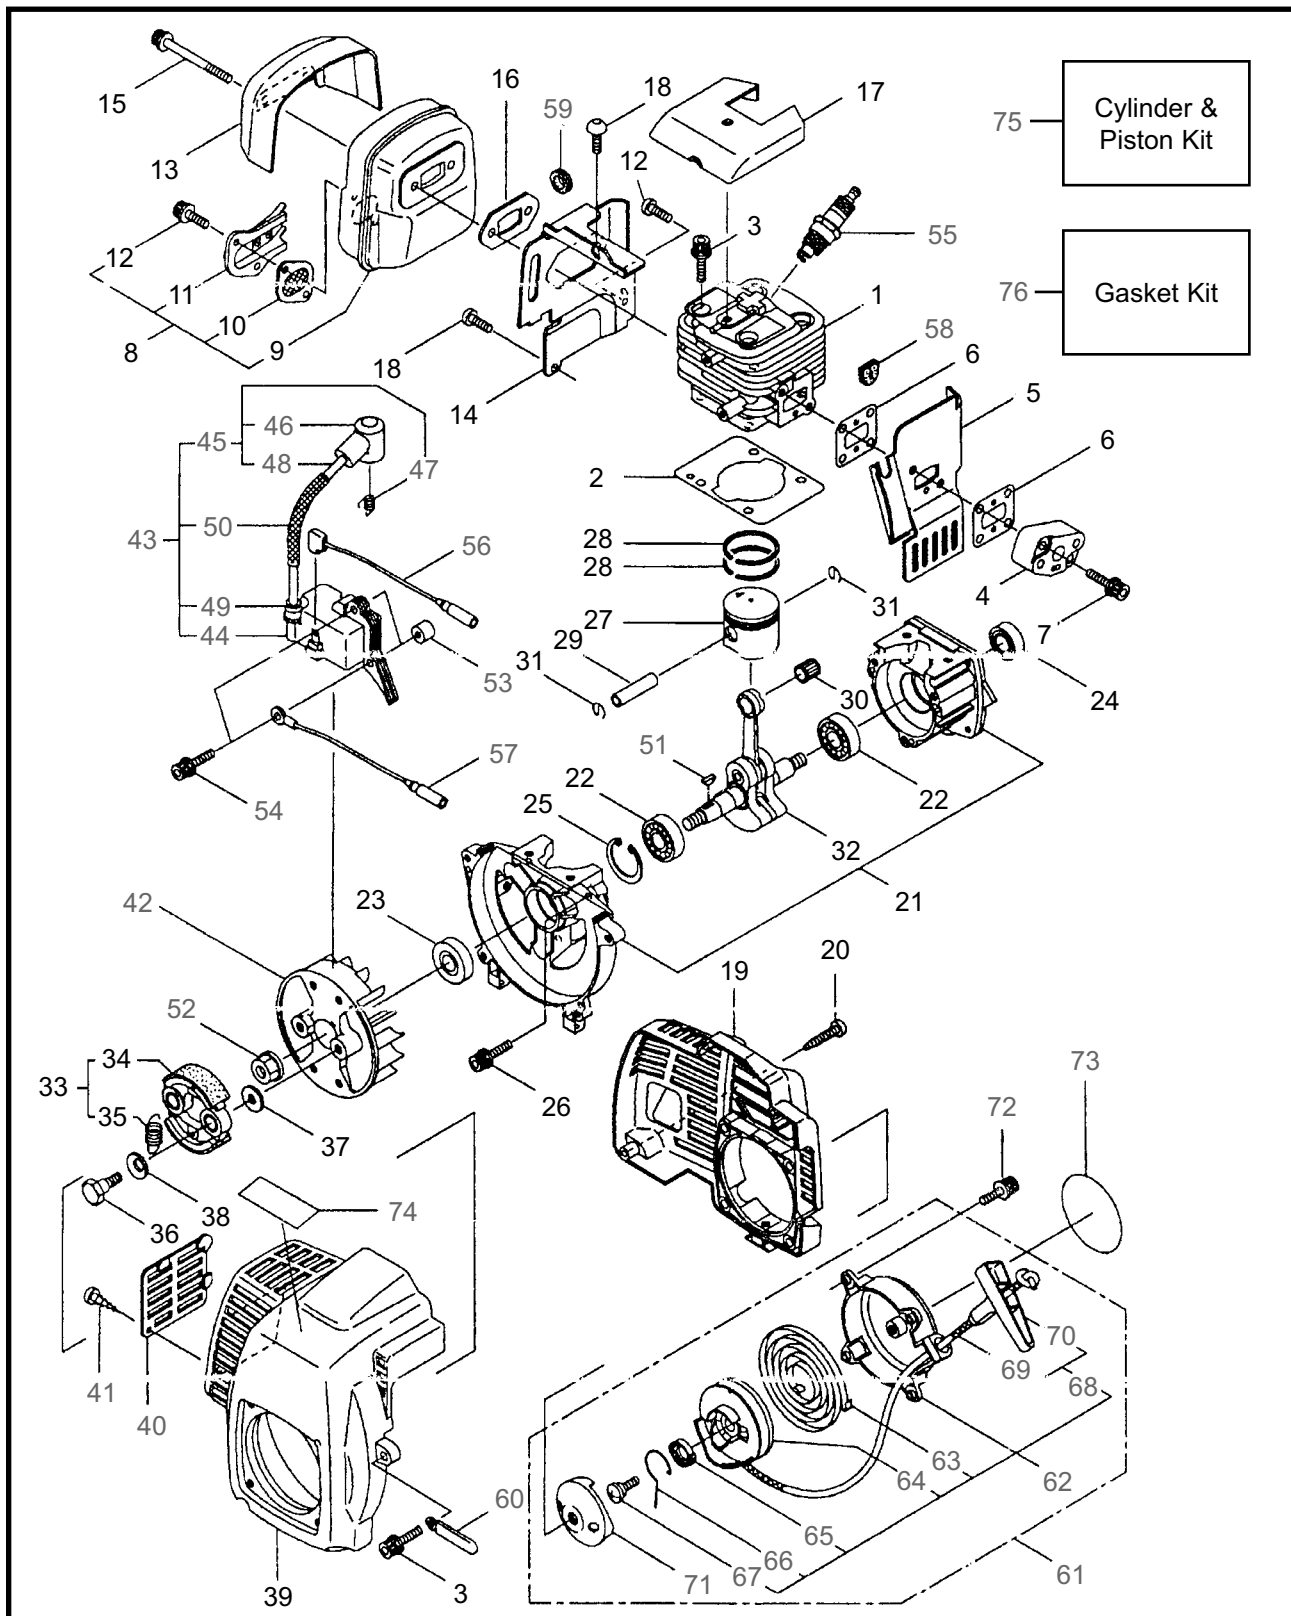

6 ILLUSTRATED PARTS LIST
CE230 Engine

ENGINE

REF #	PART #	DESCRIPTION	Q'TY.	NOTES
1	268005	Cylinder	1	
2	268070	Gasket	1	
3	261250	Cap Screw	4	M5x20
4	266317	Insulator	1	
5	268014	Air Duct	1	
6	261171	Gasket	2	
7	265924	Cap Screw	2	M5x25
8	268016	Muffler Ass'y	1	Incl. 9-12
9	268017	Muffler	1	
10	267056	Spark Arrester	1	
11	268171	Muffler Tail	1	
12	265107	Cap Screw	2	M4x10
13	268461	Holder	1	
14	268020	Plate	1	
15	266402	Cap Screw	2	M5x55
16	268019	Gasket	1	
17	268460	Protector	1	
18	268195	Cap Screw	2	M5x10
19	268159	Cylinder Cover	1	
20	268051	Screw	2	M4x25
21	268026	Crankcase	1	
22	261491	Bearing	2	#6001C3
23	261492	Oil Seal	1	
24	261386	Oil Seal	1	
25	055185	Snap Ring	1	#28
26	261612	Cap Screw	3	M5x30
27	268032	Piston	1	
28	264891	Piston Ring	2	
29	261036	Piston Pin	1	
30	263957	Bearing Needle	1	
31	261576	Clip, Piston	2	
32	268187	Crankshaft & Rod Ass'y	1	
33	268439	Clutch Kit	1	Incl. 34-38
34	267342	Clutch Shoe	2	
35	267345	Sping, Clutch	1	
36	264505	Clutch Bolt	2	
37	261189	Washer	2	6x16.5xt1.2
38	261777	Wave Washer	2	
39	268474	Fan Cover	2