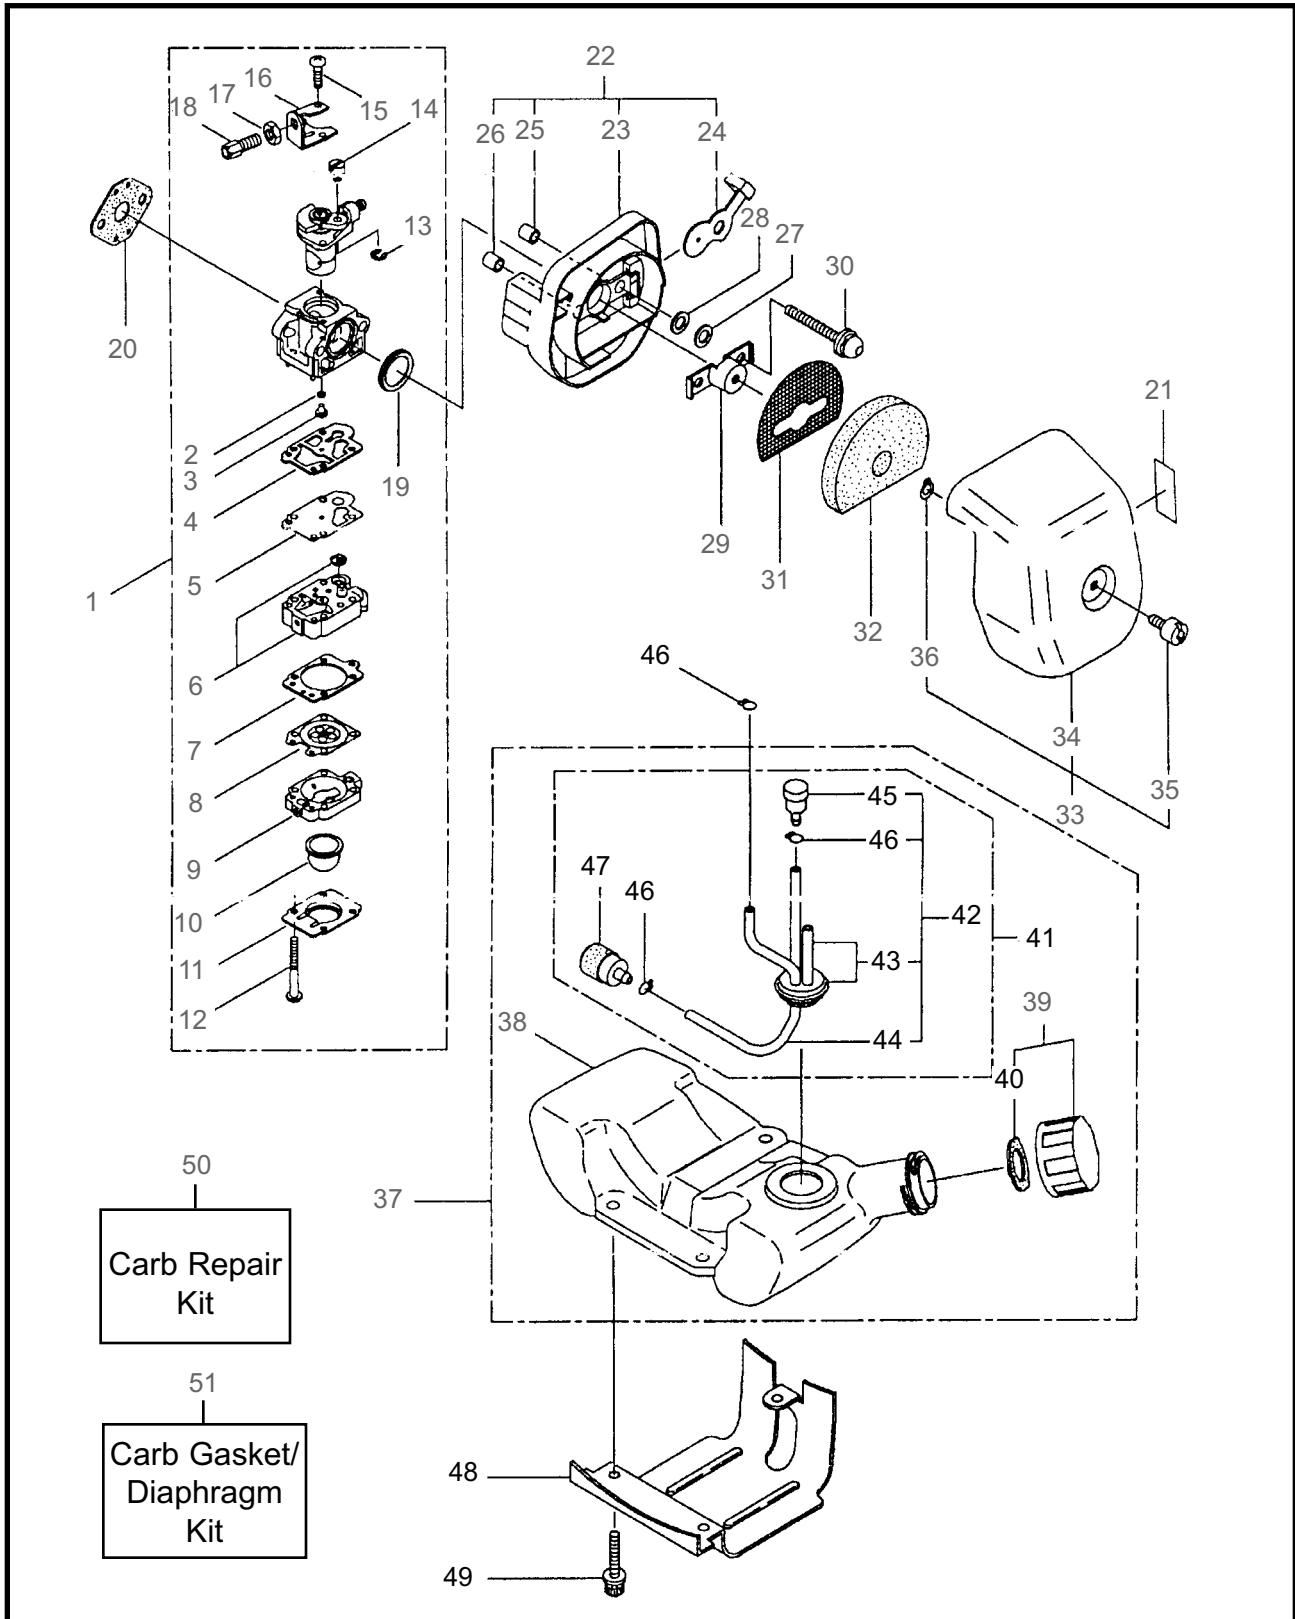

CARBURETOR

REF #	PART #	DESCRIPTION	Q'TY.	NOTES
40	261105	Gasket	1	
41	268062	Fuel Pipe Pick-Up Ass'y	1	Incl. 42-47
42	268185	Fuel Pipe Ass'y	1	Incl. 43-46
43	268497	Fuel Pipe & Grommet	1	
44	262649	Fuel Pipe	1	
45	261590	Breather	1	
46	261117	Clip	3	
47	264653	Filter Ass'y	1	
48	268169	Stand	1	
49	261246	Cap Screw	3	M5x25
50	840859	Carburetor Repair Kit	1	
51	840860	Carburetor Gasket/Diaphragm Kit	1