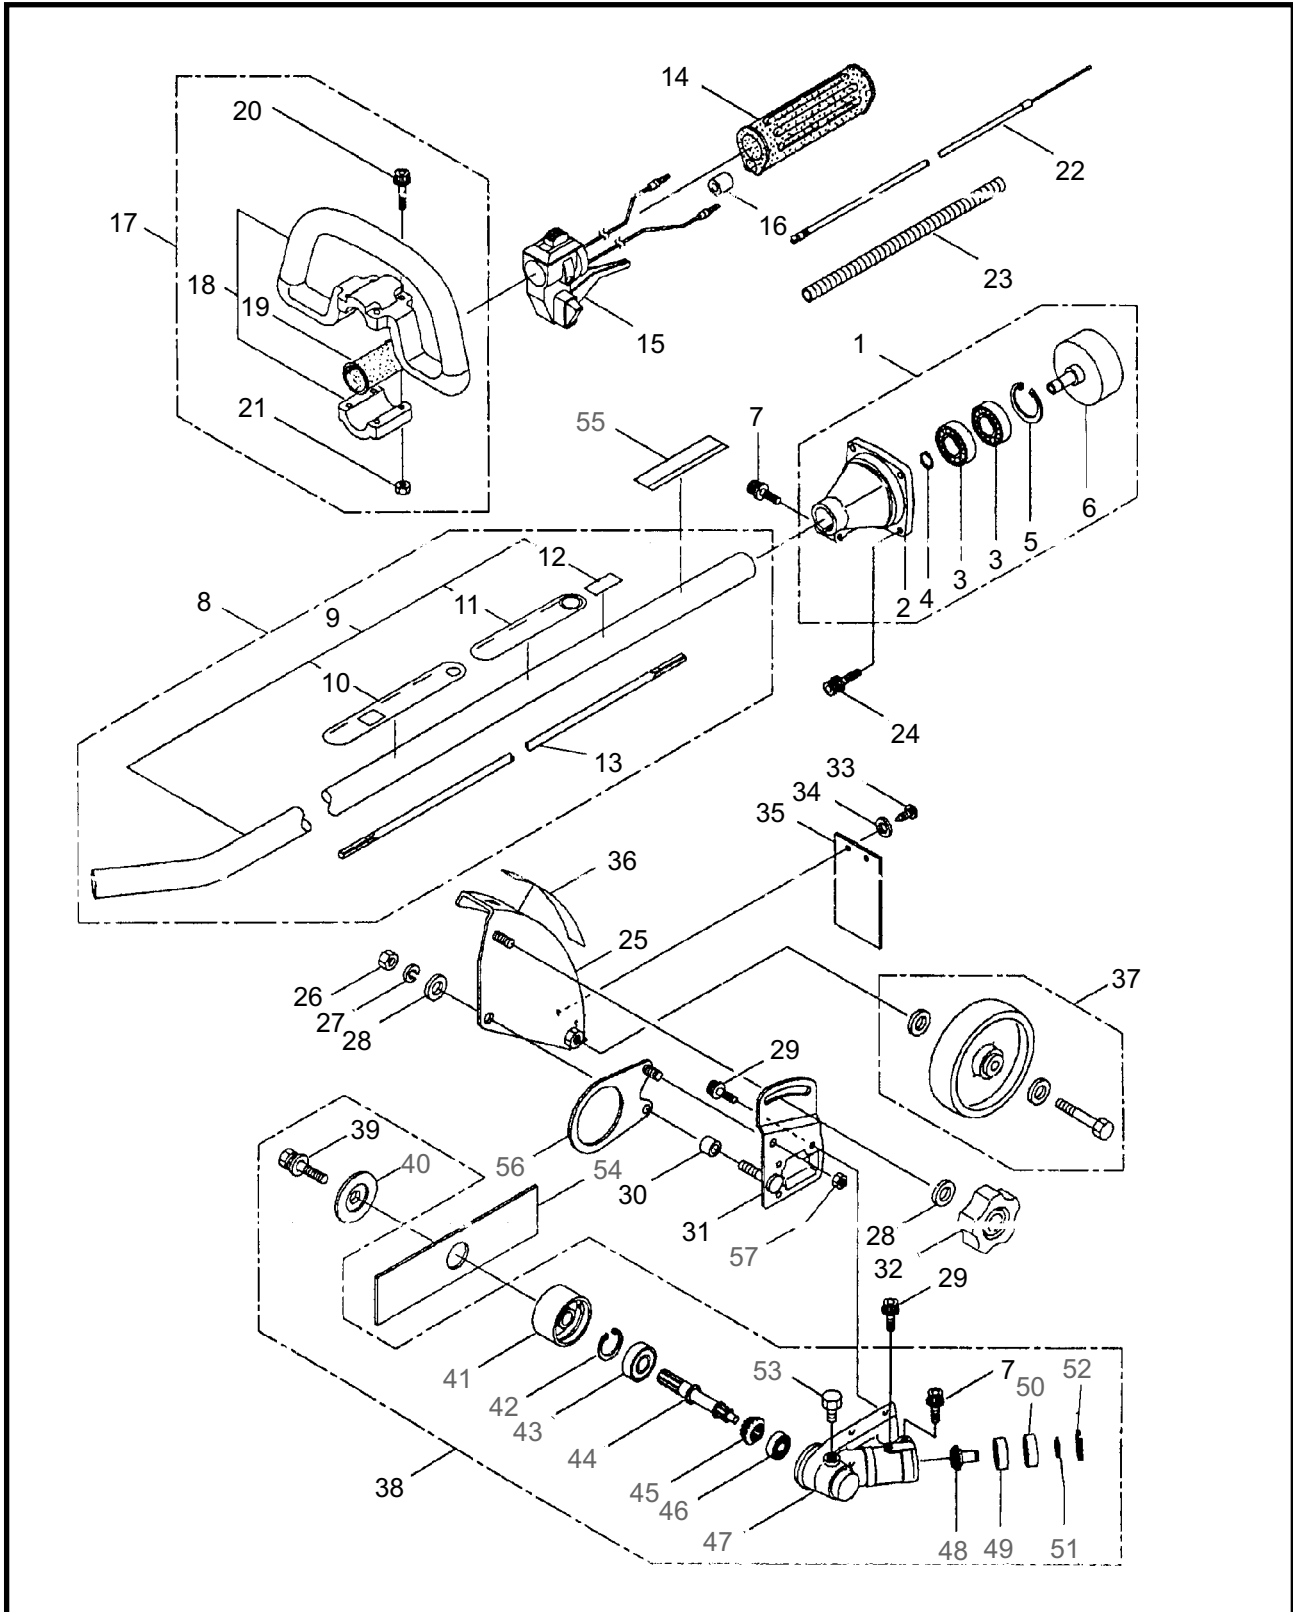

ED2320/ED2620
EDGER
PART 845394-REV01/02

Maruyama. *E x t r a o r d i n a r y .*

2 ILLUSTRATED PARTS LIST
ED2320/ED2620

MAIN BODY

REF #	PART #	DESCRIPTION	Q'TY.	NOTES
1	220155	Clutch Case Ass'y	1	Incl. 2-6
2	220156	Clutch Case	1	
3	102680	Bearing	2	#6000ZZ
4	014210	Snap Ring	1	
5	054676	Snap Ring	1	
6	218588	Clutch Drum	1	
7	261246	Cap Screw	2	M5x25
8	224556	Driveshaft Kit	1	Incl. 9-14
9	224557	Driveshaft Tube Ass'y	1	Incl. 10-13
10	221502	Label	1	CAUTION
11	221501	Label	1	CAUTION
12	223926	Label	1	
13	224555	Driveshaft	1	
14	215532	Shaft Grip	1	
15	221465	Throttle Trigger	1	
16	214083	Outer Guide	1	
17	215601	Loop Handle Ass'y	1	Incl. 19-21
18	214982	Handle Ass'y	1	
19	213171	Packing	1	
20	215608	Cap Screw	4	M5x30x16
21	089846	Nut	4	M5
22	213444	Throttle Cable	1	
23	215403	Plastic Tube	1	
24	261250	Bolt	4	M5x20
25	220158	Shield	1	
26	081039	Nut	1	M8
27	015845	Spring Washer	1	M8
28	014065	Washer	2	M8
29	215993	Alignment Screw	4	M5x10
30	222406	Collar	1	
31	220149	Plate	1	
32	219088	Clamping Knob	1	
33	086053	Tapping Screw	2	M4x8
34	550163	Washer	2	
35	220162	Flap	1	
36	221528	Label	1	CAUTION
37	220160	Wheel Ass'y	1	
38	220168	Gearcase Ass'y	1	Incl. 40-53
39	215610	Bolt	1	M8x22(CC)

4 ILLUSTRATED PARTS LIST
ED2320/ED2620

MAIN BODY

REF #	PART #	DESCRIPTION	Q'TY.	NOTES
40	215546	Clamping Washer	1	
41	220148	Boss Adapter	1	
42	055185	Snap Ring	1	
43	212999	Bearing	1	#6001 2RK
44	216056	Blade Shaft	1	
45	210555	Gear	1	
46	210554	Bearing	1	
47	219077	Gearcase	1	
48	216629	Pinion Gear	1	
49	210560	Bearing	1	
50	217042	Bearing	1	
51	140269	Snap Ring	1	
52	140270	Snap Ring	1	
53	089101	Bolt	1	M8x10
54	840084	Cutting Blade	1	50x195xt3.2
55	224460	Label	1	MODEL
56	222445	Guard Kit	1	
57	219959	Nut	1	M6