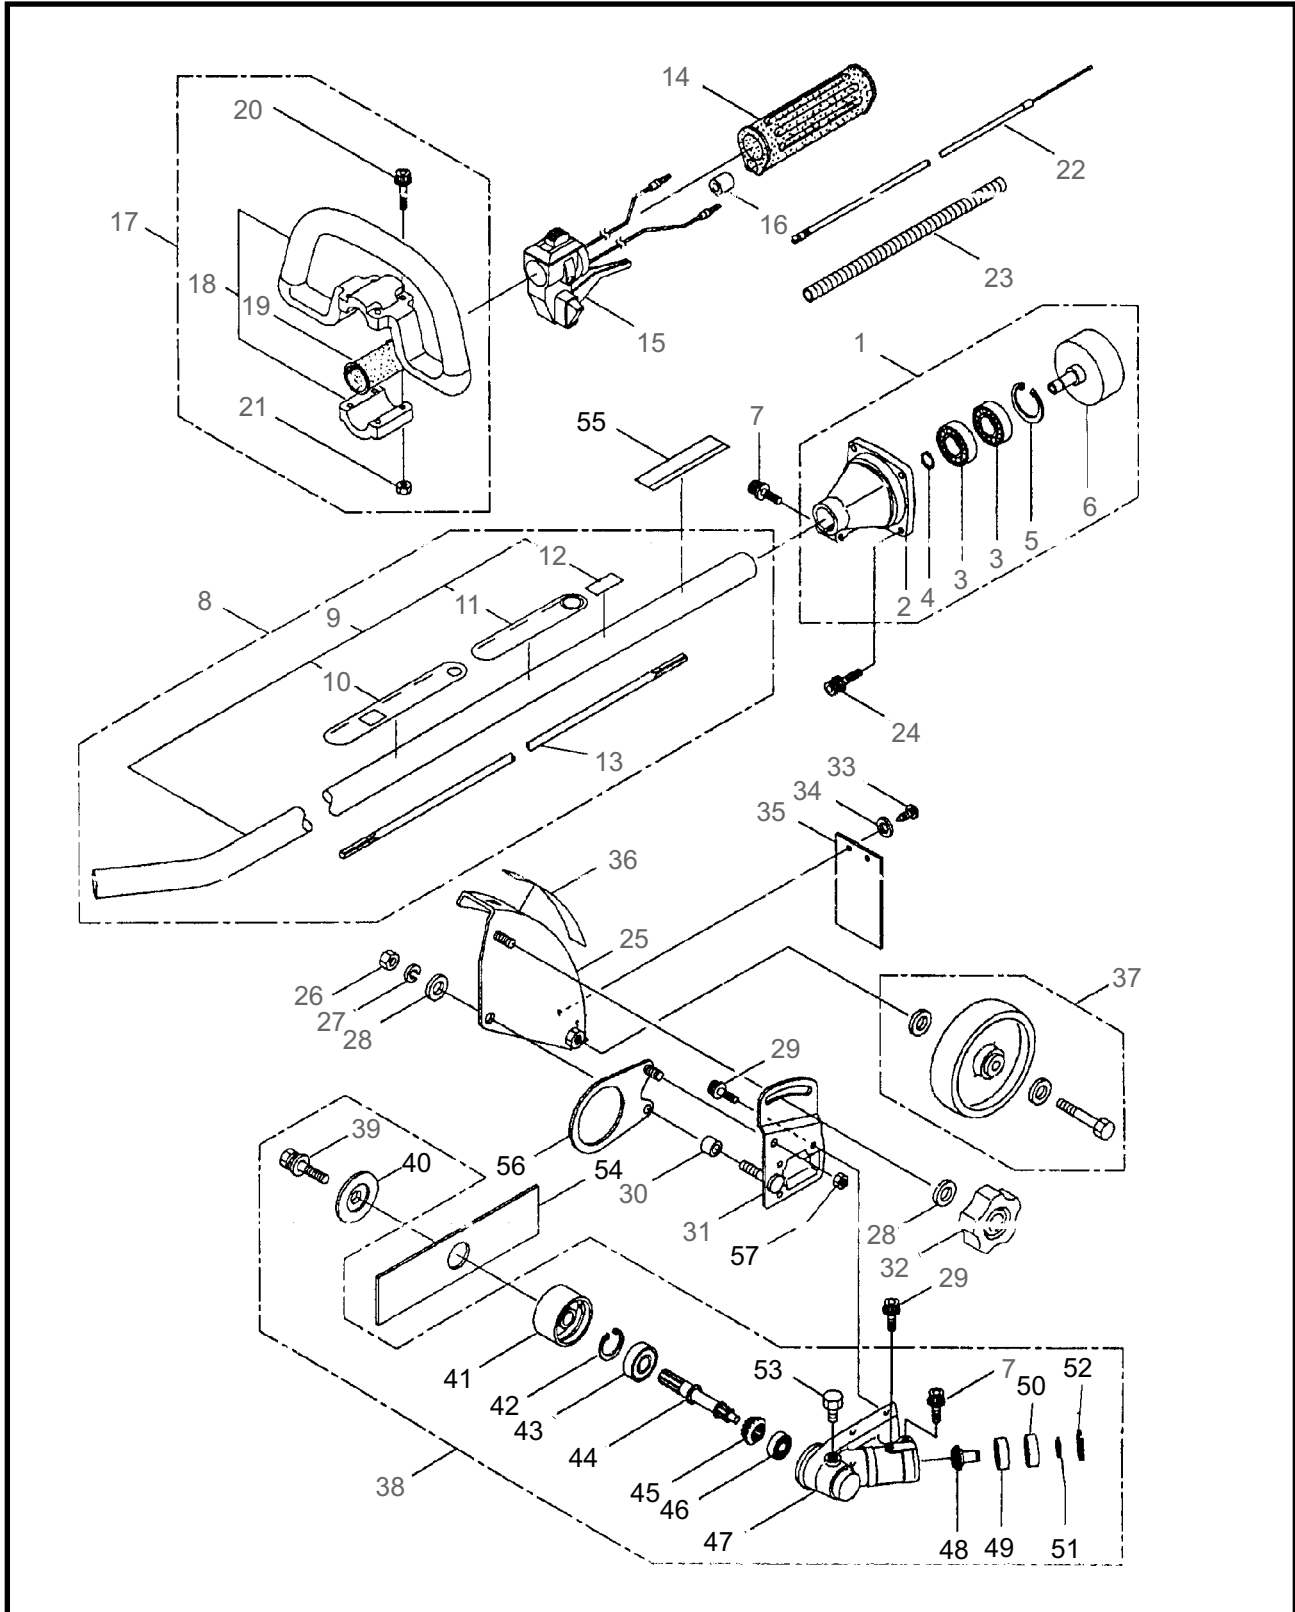

ED2320/ED2620
EDGER
PART 845394-REV01/02

Maruyama. *E x t r a o r d i n a r y .*

2 ILLUSTRATED PARTS LIST
ED2320/ED2620

MAIN BODY

REF #	PART #	DESCRIPTION	Q'TY.	NOTES
1	220155	Clutch Case Ass'y	1	Incl. 2-6
2	220156	Clutch Case	1	
3	102680	Bearing	2	#6000ZZ
4	014210	Snap Ring	1	
5	054676	Snap Ring	1	
6	218588	Clutch Drum	1	
7	261246	Cap Screw	2	M5x25
8	224556	Driveshaft Kit	1	Incl. 9-14
9	224557	Driveshaft Tube Ass'y	1	Incl. 10-13
10	221502	Label	1	CAUTION
11	221501	Label	1	CAUTION
12	223926	Label	1	
13	224555	Driveshaft	1	
14	215532	Shaft Grip	1	
15	221465	Throttle Trigger	1	
16	214083	Outer Guide	1	
17	215601	Loop Handle Ass'y	1	Incl. 19-21
18	214982	Handle Ass'y	1	
19	213171	Packing	1	
20	215608	Cap Screw	4	M5x30x16
21	089846	Nut	4	M5
22	213444	Throttle Cable	1	
23	215403	Plastic Tube	1	
24	261250	Bolt	4	M5x20
25	220158	Shield	1	
26	081039	Nut	1	M8
27	015845	Spring Washer	1	M8
28	014065	Washer	2	M8
29	215993	Alignment Screw	4	M5x10
30	222406	Collar	1	
31	220149	Plate	1	
32	219088	Clamping Knob	1	
33	086053	Tapping Screw	2	M4x8
34	550163	Washer	2	
35	220162	Flap	1	
36	221528	Label	1	CAUTION
37	220160	Wheel Ass'y	1	
38	220168	Gearcase Ass'y	1	Incl. 40-53
39	215610	Bolt	1	M8x22(CC)

4 ILLUSTRATED PARTS LIST
ED2320/ED2620

MAIN BODY

REF #	PART #	DESCRIPTION	Q'TY.	NOTES
40	215546	Clamping Washer	1	
41	220148	Boss Adapter	1	
42	055185	Snap Ring	1	
43	212999	Bearing	1	#6001 2RK
44	216056	Blade Shaft	1	
45	210555	Gear	1	
46	210554	Bearing	1	
47	219077	Gearcase	1	
48	216629	Pinion Gear	1	
49	210560	Bearing	1	
50	217042	Bearing	1	
51	140269	Snap Ring	1	
52	140270	Snap Ring	1	
53	089101	Bolt	1	M8x10
54	840084	Cutting Blade	1	50x195xt3.2
55	224460	Label	1	MODEL
56	222445	Guard Kit	1	
57	219959	Nut	1	M6