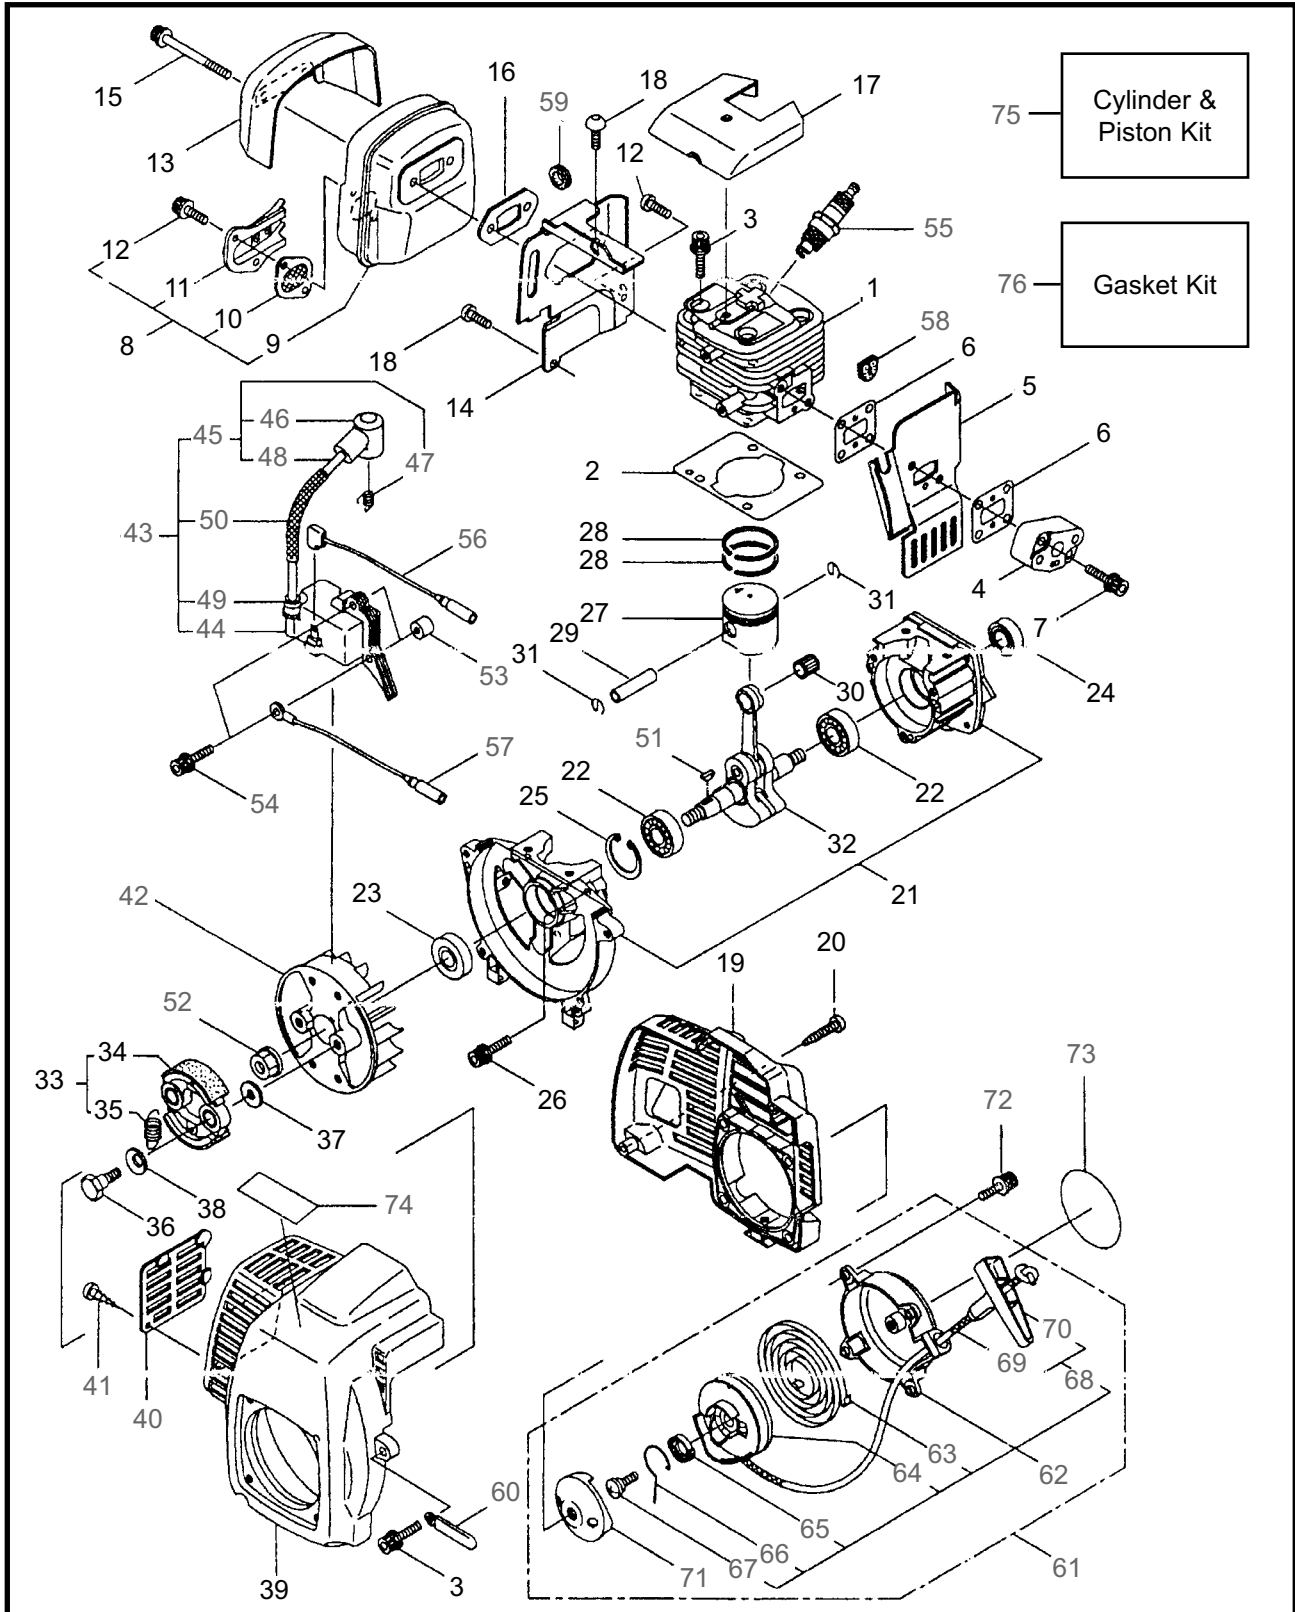

14 ILLUSTRATED PARTS LIST
CE260 Engine

ENGINE

REF #	PART #	DESCRIPTION	Q'TY.	NOTES
1	268229	Cylinder	1	
2	268231	Gasket	1	
3	261250	Cap Screw	8	M5x20
4	266317	Insulator	1	
5	268233	Air Duct	1	
6	261171	Gasket	2	
7	265924	Cap Screw	2	M5X25
8	268016	Muffler Ass'y	1	Incl. 9-12
9	268017	Muffler	1	
10	267056	Spark Arrester	1	
11	268171	Muffler Tail	1	
12	265107	Cap Screw	2	M4x10
13	268461	Holder	1	
14	268235	Plate	1	
15	266402	Cap Screw	2	M5x55
16	268019	Gasket	1	
17	268468	Protector	1	
18	268195	Cap Screw	2	M5x10
19	268238	Cylinder Cover	1	
20	268051	Screw	2	M4x25
21	268241	Crankcase	1	
22	261491	Bearing	2	#6001C3
23	261492	Oil Seal	1	ISCD12287
24	261386	Oil Seal	1	ISCD12227
25	055185	Snap Ring	1	#28
26	261612	Cap Screw	3	M5x30
27	268247	Piston	1	
28	261496	Piston Ring	2	(2) required
29	261497	Piston Pin	1	
30	261037	Bearing, Needle	1	KBKBx11x11.8x1
31	261576	Clip, Piston	2	
32	265197	Crankshaft & Rod Ass'y	1	
33	268439	Clutch Kit	1	Incl. 34-38
34	267342	Clutch Shoe	2	(2) required
35	267345	Spring, Clutch	1	
36	264505	Bolt	2	
37	261189	Washer	2	6x16.5xt1.2
38	261777	Wave Washer	2	
39	268263	Fan Cover	1