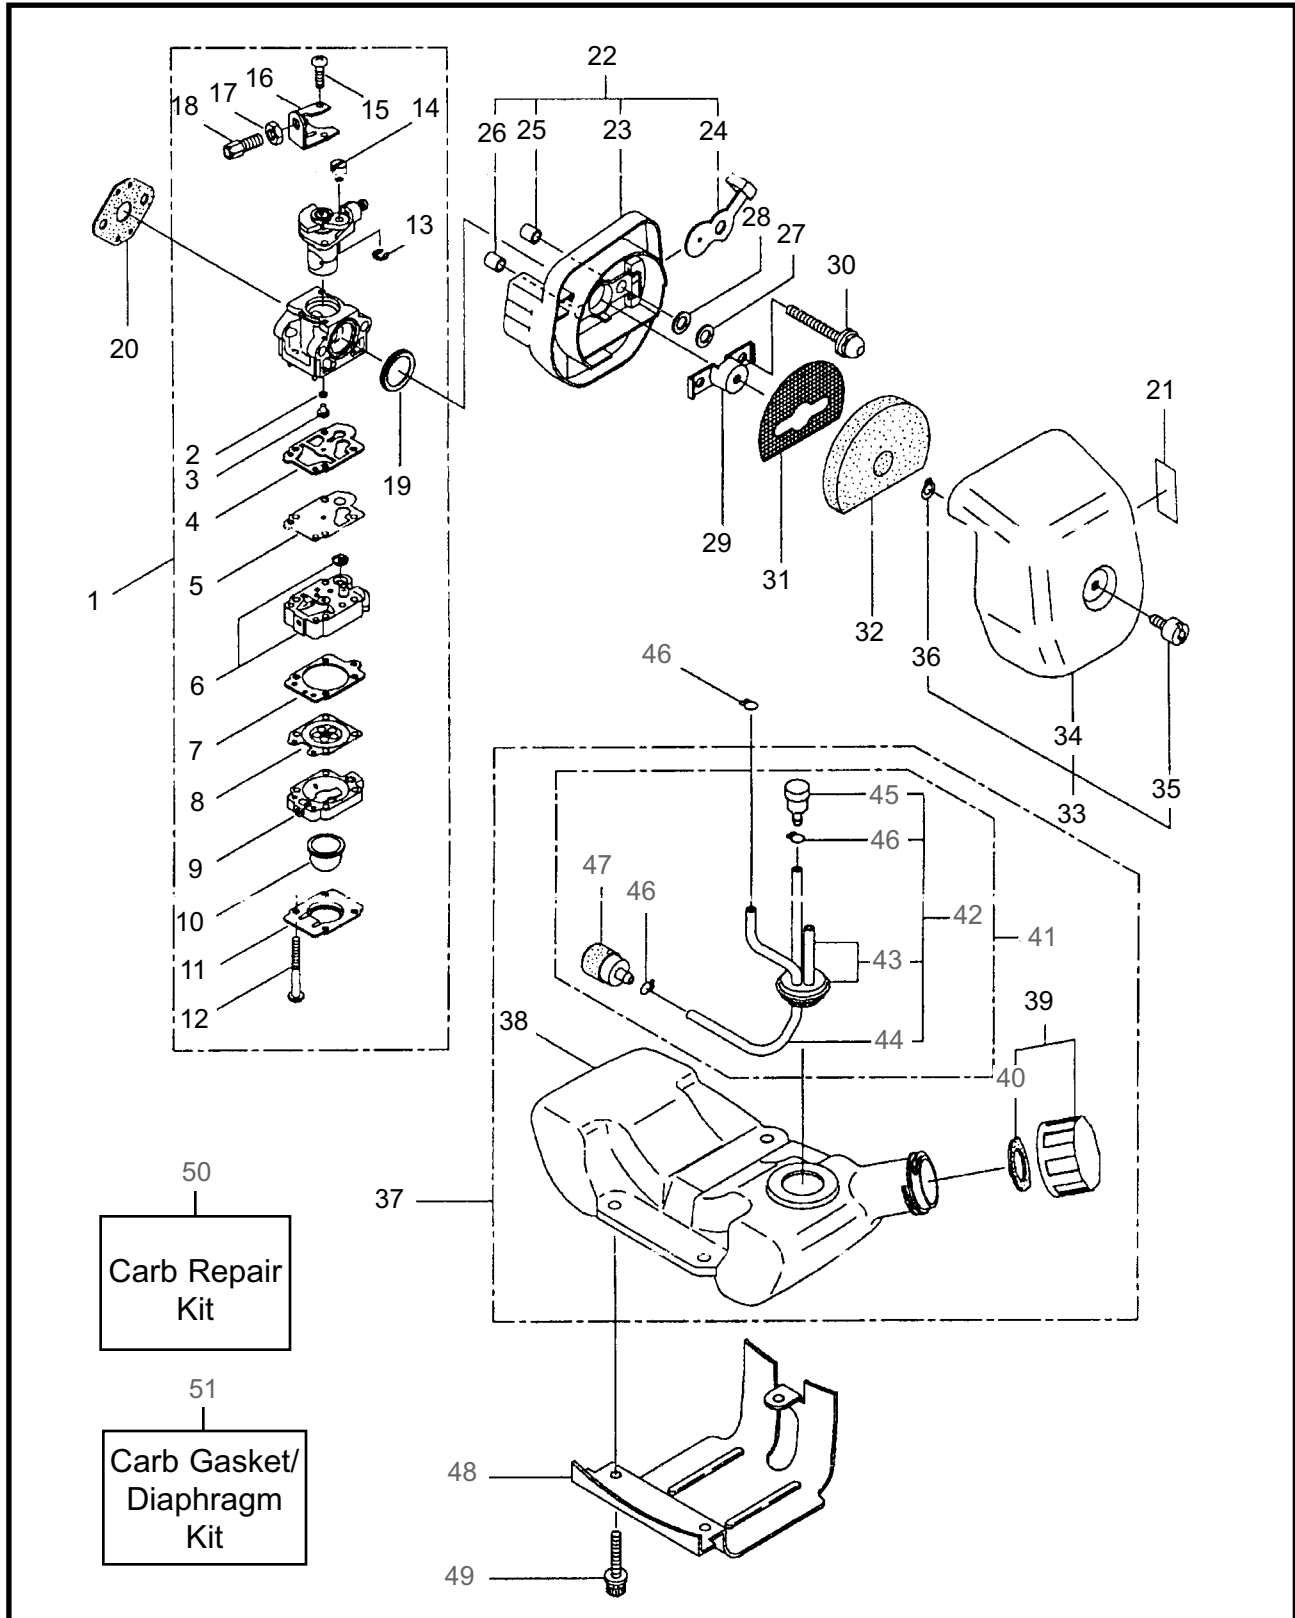

CARBURETOR

REF #	PART #	DESCRIPTION	Q'TY.	NOTES
1	268053	Carburetor Ass'y	1	Incl. 2-19
2	261871	O-Ring	1	
3	268502	Main Jet	1	
4	262995	Gasket	1	
5	262994	Diaphragm, Fuel Pump	1	
6	268499	Pump Body	1	
7	262993	Gasket	1	
8	268501	Diaphragm, Metering	1	
9	262991	Purge Body	1	
10	261874	Primer Bulb	1	
11	262992	Cover Plate	1	
12	262996	Screw	4	
13	261876	E-Ring	1	
14	261658	Swivel	1	
15	260607	Screw	2	
16	261659	Bracket	1	
17	261878	Nut	1	
18	263994	Adapter	1	
19	261657	Packing	1	
20	261864	Gasket	1	
21	261352	Label	1	Choke
22	268055	Air Filter Case Ass'y	1	Incl. 23-26
23	268056	Air Filter Case	1	
24	268057	Valve	1	
25	268412	Sleeve	1	5.5x7.1x6.6L
26	268157	Sleeve	1	5.5x7.1x6L
27	263345	Packing	1	7.2x11xt1.3
28	263942	Washer	1	7.2x12xt0.15
29	263815	Stay	1	
30	264016	Cap Screw	2	M5x60
31	265026	Screen	1	
32	265027	Foam Element	1	
33	268058	Air Filter Cover Ass'y	1	Incl. 34-36
34	268059	Air Filter Cover	1	
35	264022	Knob	1	
36	261734	Snap Ring	1	#5
37	268197	Fuel Tank Ass'y	1	Incl. 38-47
38	268060	Fuel Tank	1	
39	264784	Fuel Tank Cap Ass'y	1	Incl. 40