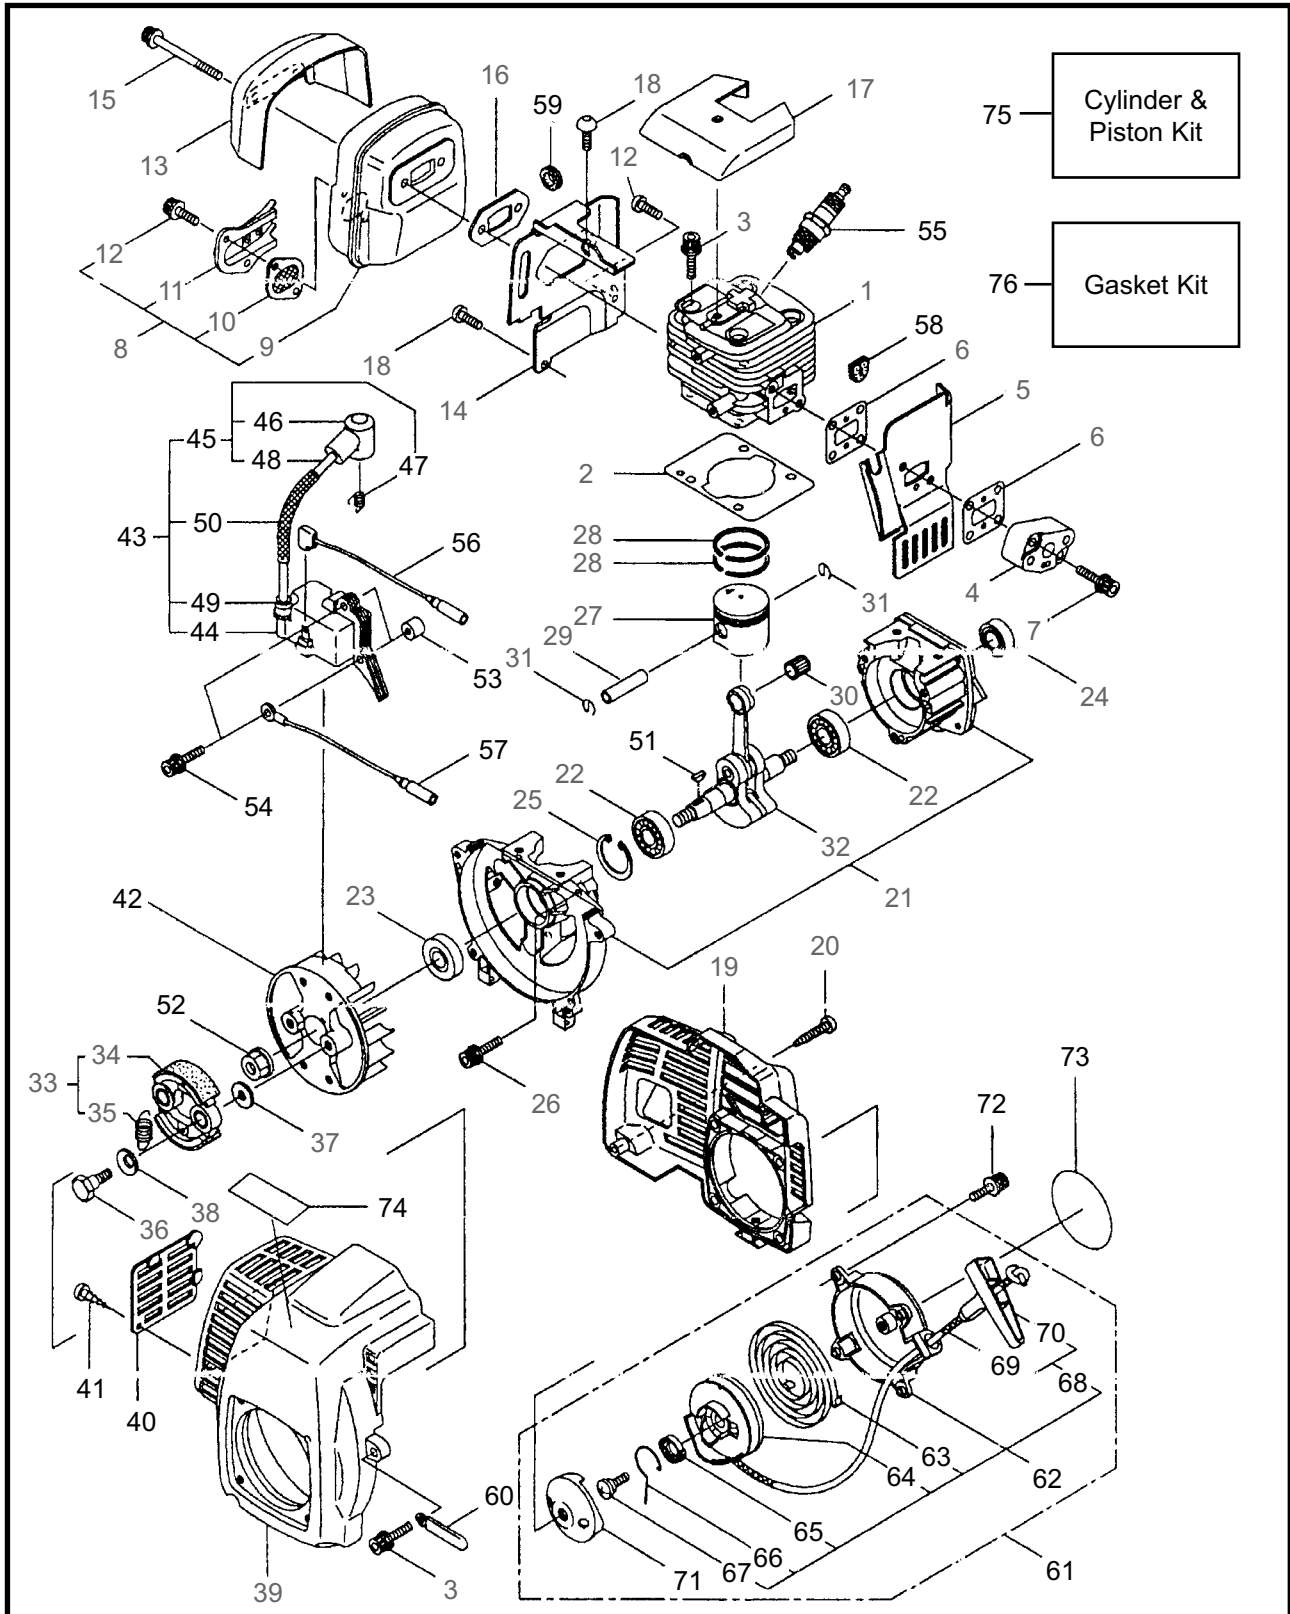

8 ILLUSTRATED PARTS LIST
CE230 Engine

ENGINE

REF #	PART #	DESCRIPTION	Q'TY.	NOTES
40	268388	Cover	1	
41	268390	Screw	1	4x14
42	268039	Rotor/Fan	1	
43	268041	Ignition Coil Ass'y	1	Incl. 45-50
44	268040	Coil	1	
45	268042	Spark Plug Wire Ass'y	1	Incl. 46-50
46	261074	Plug Cap	1	
47	261075	Connector	1	
48	268043	Spark Plug Wire	1	
49	261072	Cap	1	
50	267402	Insulator	1	6x6.8x90
51	261076	Woodruff Key	1	3x10
52	261417	Nut, Rotor	1	M8
53	268380	Spacer	2	
54	261256	Cap Screw	2	M4x25
55	261200	Spark Plug	1	NKG BPM6Y
56	261772	Wire Coil Ground	1	
57	268044	Lead	1	
58	261202	Grommet	1	
59	268036	Grommet	1	
60	264588	Clamp	1	
61	268161	Recoil Starter Ass'y	1	Incl. 63-71
62	268163	Recoil Ass'y	1	Incl. 63-71
63	267214	Spiral Spring	1	
64	268050	Pulley	1	
65	267215	Collar	1	
66	267216	Swing Arm	1	
67	267213	Screw	1	
68	268202	Rope Ass'y	1	Incl. 69,70
69	268201	Starter Rope	1	
70	267219	Starter Grip	1	
71	267098	Starter Pulley	1	
72	265726	Cap Screw	4	M4x16
73	268442	Label	1	
74	268518	Label	1	
75	634608	Cylinder & Piston Kit	1	Incl. 1,2,6,16,27-31
76	636697	Gasket Kit	1	Incl. 2,6,16