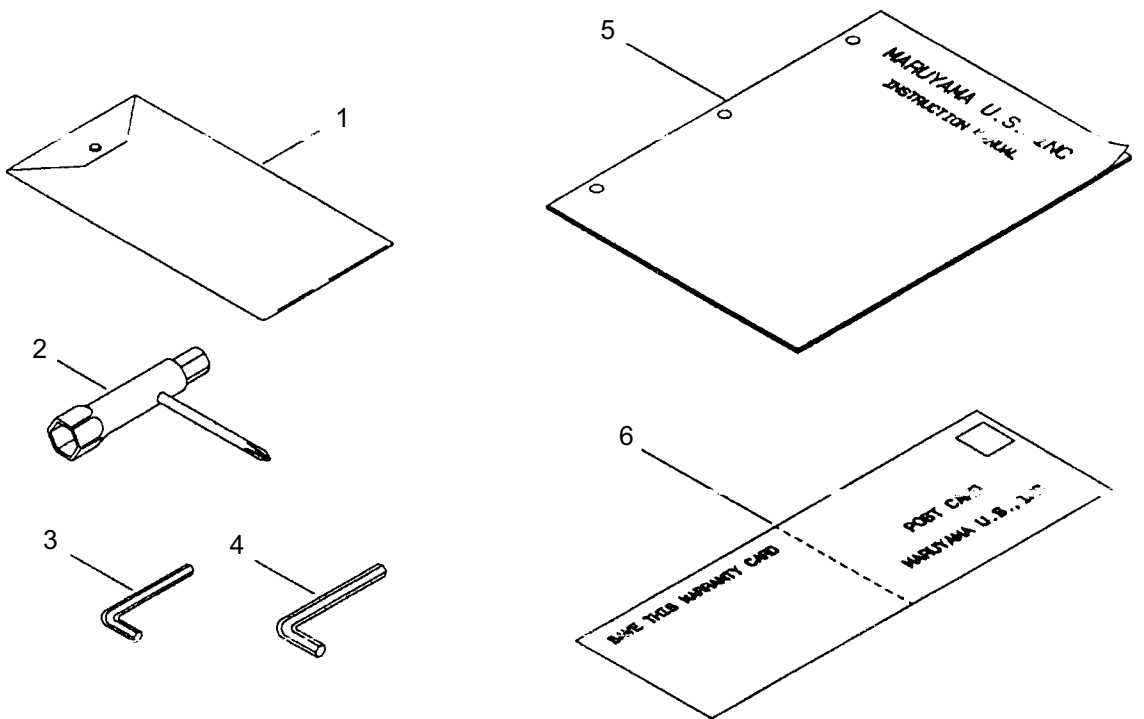

ACCESSORIES

REF #	PART #	DESCRIPTION	Q'TY.	NOTES
1	054753	Tool Bag	1	
2	210418	Box Wrench/Driver	1	13x19x(+)
3	219431	Hex Wrench	1	3mm
4	219432	Hex Wrench	1	4mm
5	224463	Instruction Manual	1	
6	216007	Warranty Registration Card	1