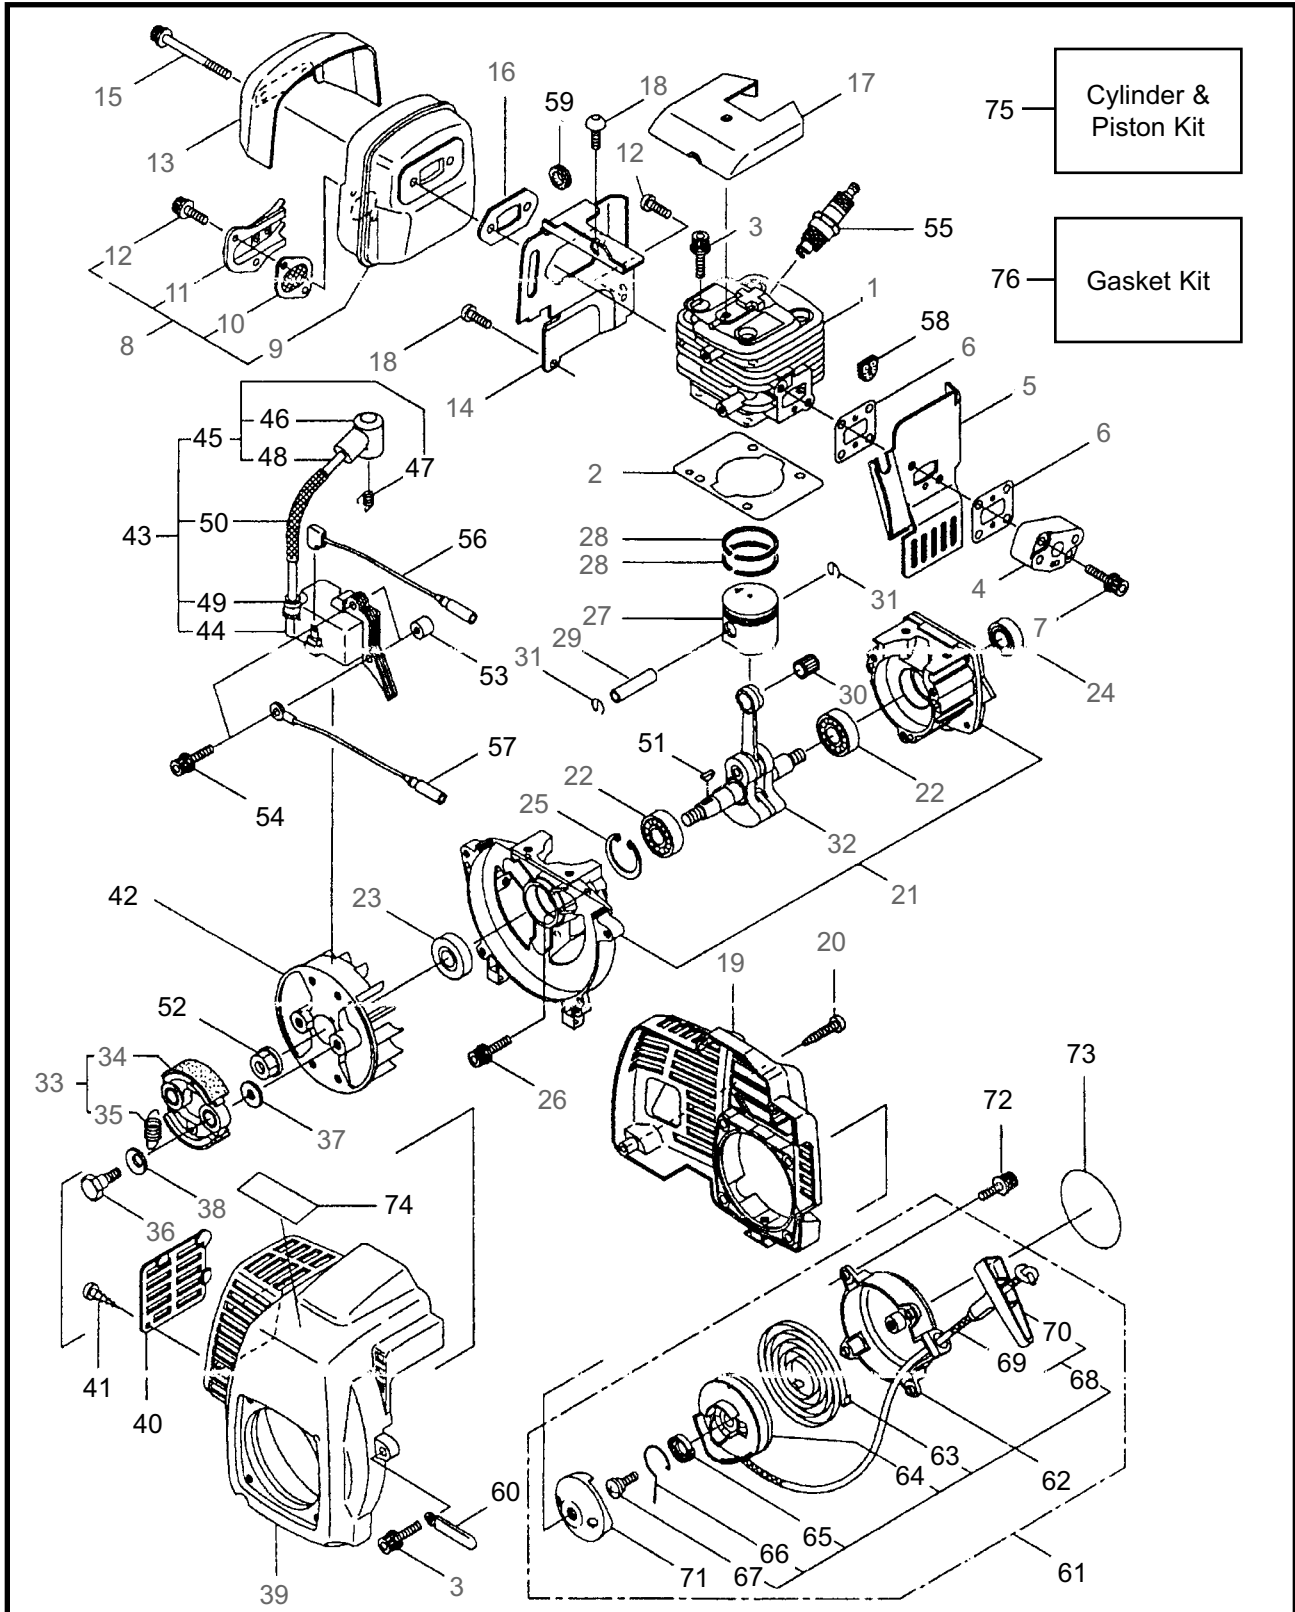

ENGINE

REF #	PART #	DESCRIPTION	Q'TY.	NOTES
40	268389	Cover	1	
41	268390	Screw	1	4x4
42	268253	Rotor/Fan	1	
43	268041	Ignition Coil Ass'y	1	Incl. 44-50
44	268040	Coil	1	
45	268042	Spark Plug Wire Ass'y	1	Incl. 46-48
46	261074	Plug Boot	1	
47	261075	Connector	1	
48	268043	Spark Plug Wire	1	
49	261072	Cap	1	
50	267402	Insulator	1	6x6.8x90
51	261076	Woodruff Key	1	3x10
52	261417	Nut, Rotor	1	M8
53	268380	Spacer	2	
54	261256	Cap Screw	2	M4x25
55	261200	Spark Plug	1	NGK BPM6Y
56	261772	Wire, Coil Ground	1	
57	268044	Lead	1	
58	261202	Grommet	1	
59	268036	Grommet	1	
60	264588	Clamp	1	
61	268161	Recoil Starter Ass'y	1	Incl. 62-71
62	268163	Recoil Ass'y	1	Incl. 63-70
63	267214	Spiral Spring	1	
64	268050	Pulley	1	
65	267215	Collar	1	
66	267216	Swing Arm	1	
67	267213	Screw	1	
68	268202	Rope Ass'y	1	Incl. 70,71
69	268201	Starter Rope	1	
70	267219	Starter Grip	1	
71	267098	Starter Pulley	1	
72	265726	Cap Screw	4	M4x16
73	268473	Label	1	
74	268518	Label	1	MARUYAMA
75	634609	Cylinder & Piston Kit	1	Incl. 1,2,6,16,27-31
76	636697	Gasket Kit	1	Incl. 2,6,16