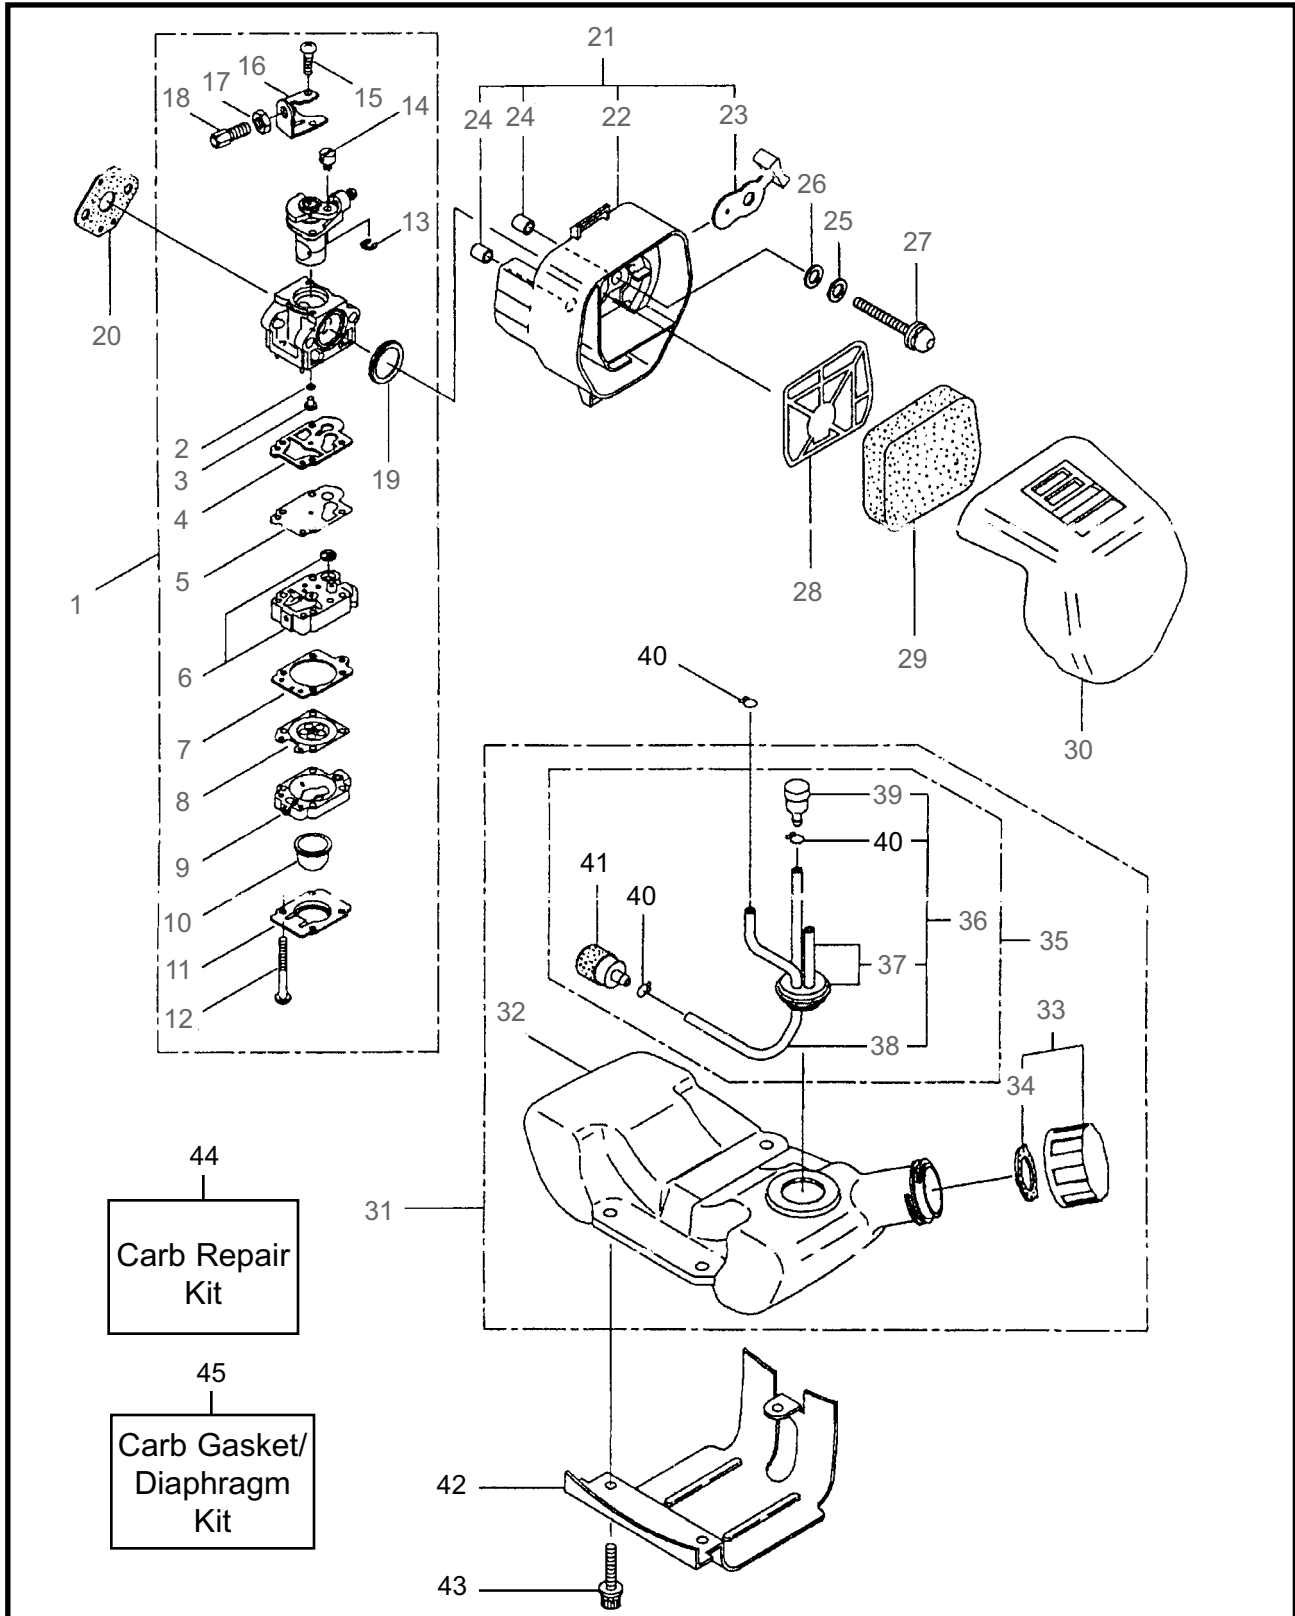

CARBURETOR

REF #	PART #	DESCRIPTION	Q'TY.	NOTES
40	261117	Clip	3	
41	264653	Filter Ass'y	1	
42	268260	Stand	1	
43	261250	Cap Screw	3	M5x20
44	840859	Carburetor Repair Kit	1	
45	840860	Carburetor Gasket/Diaphragm Kit	1