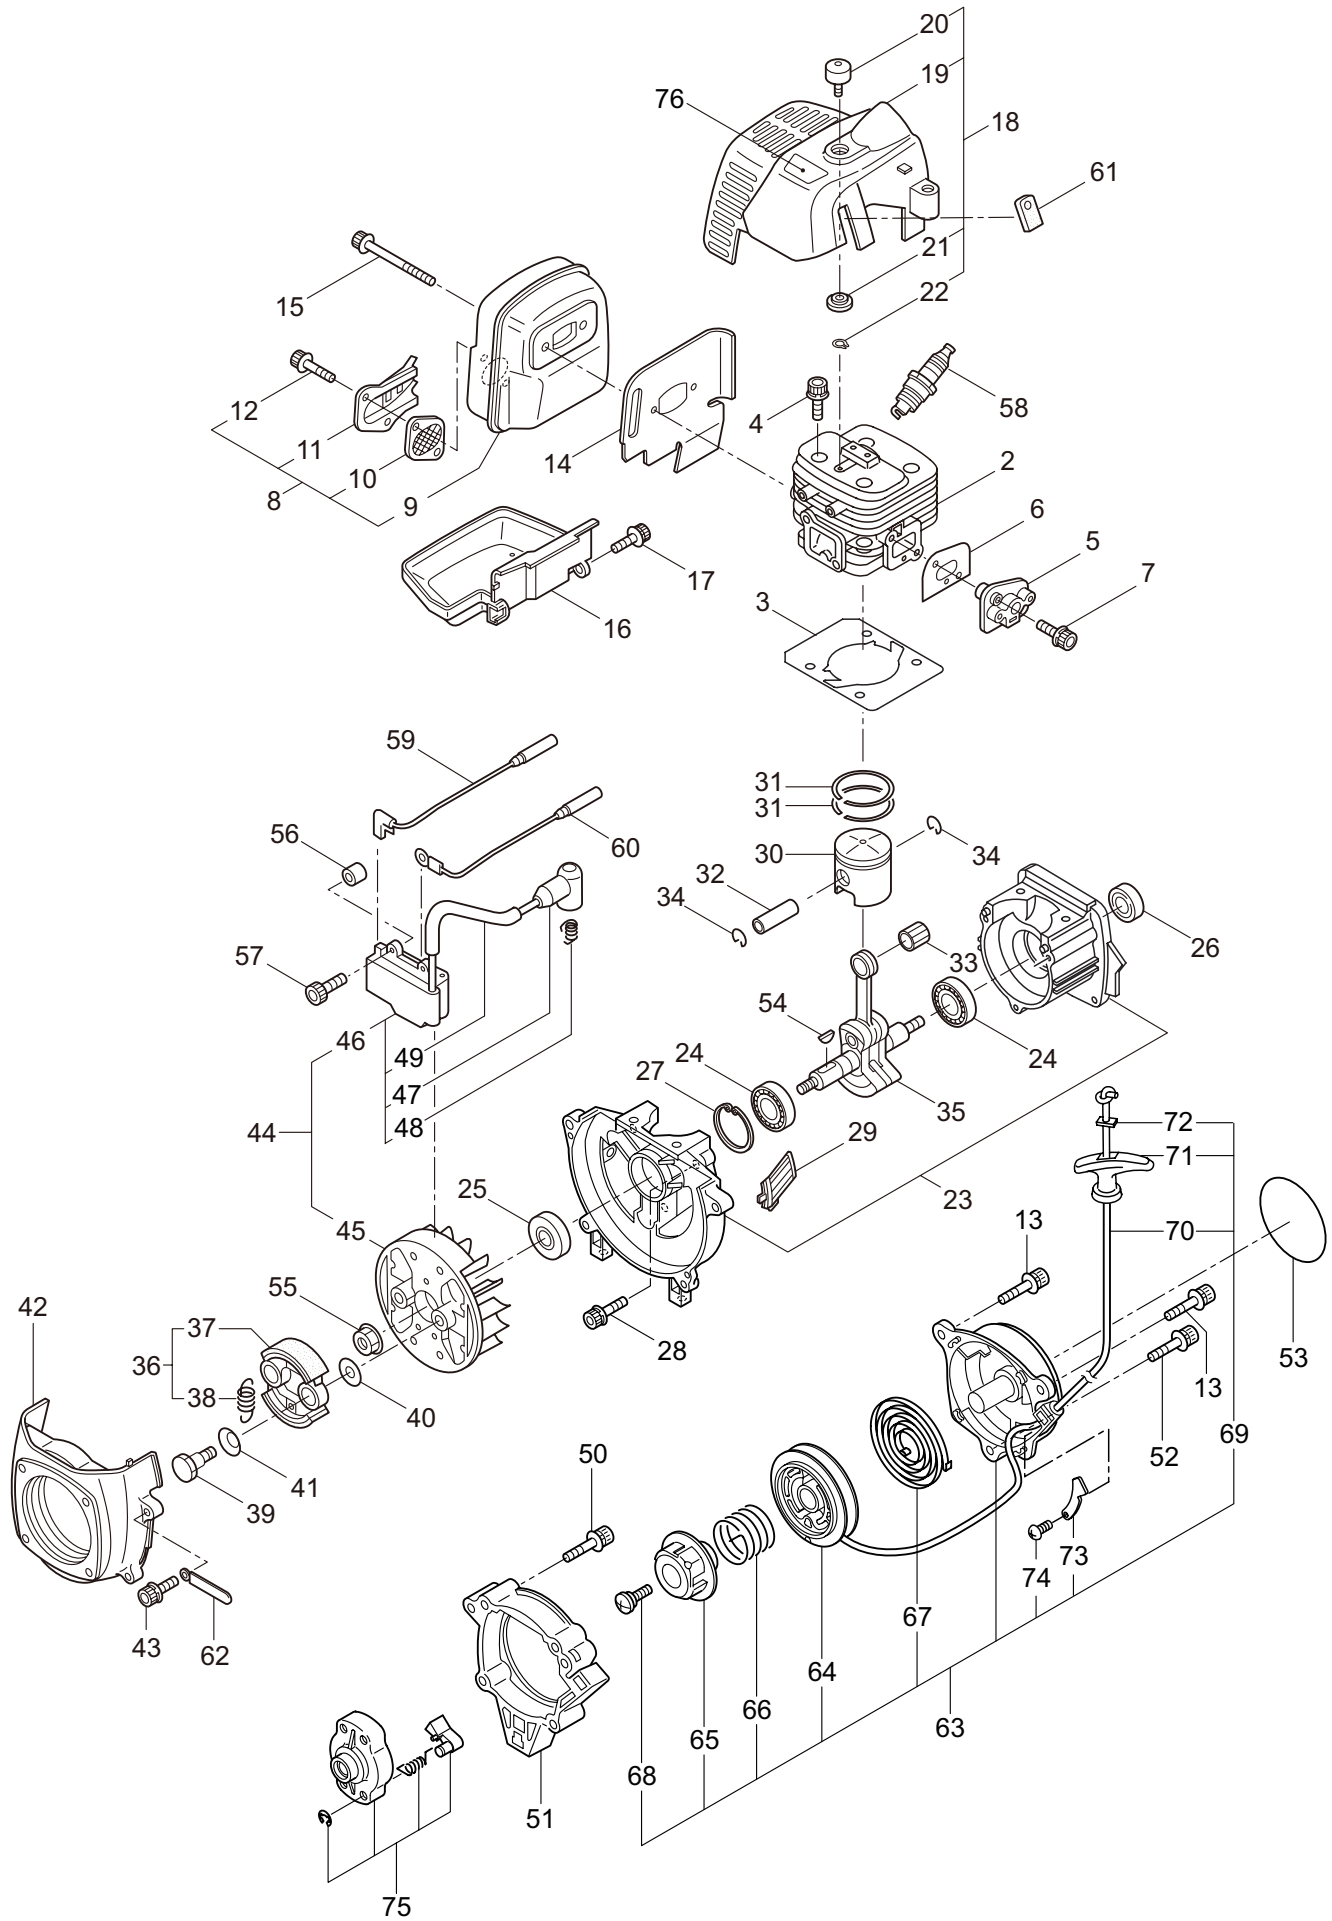

3. E300S ENGINE

Ref. No.	Part No.	Part Name	Q'ty	Remarks
3-46	281746	Ignition Coil Ass'y	1	Incl.47-49
3-47	269714	Plug Boot	1	
3-48	269715	Connector	1	
3-49	281756	Insulator	1	
3-50	265726	Cap Screw	4	M4x16
3-51	284698	Adapter Ass'y	1	
3-52	282096	Cap Screw	1	M4x16WSW
3-53	246567	Label	1	CER300
3-54	261076	Woodruff Key	1	3x10
3-55	261417	Nut,Rotor	1	M8
3-56	280381	Spacer	2	
3-57	261256	Cap Screw	2	M4x25
3-58	285982	Spark Plug	1	NGK BPM8Y
3-59	269722	Lead	1	
3-60	268044	Lead	1	
3-61	269189	Grommet	1	
3-62	264588	Clamp	1	
3-63	273254	Starter Ass'y	1	Incl.64-74
3-64	283504	Reel	1	
3-65	283505	Cam Plate	1	
3-66	283506	Spring	1	
3-67	261721	Spiral Spring	1	
3-68	267213	Screw	1	
3-69	273261	Rope Ass'y	1	Incl.70-72
3-70	283579	Stater Rope	1	
3-71	287651	Starter Grip	1	
3-72	283511	Rope Stopper	1	
3-73	277328	Cover	1	
3-74	273037	Screw	1	
3-75	283575	Starter Pawl Ass'y	1	
3-76	246654	Label	1	MARUYAMA E300S