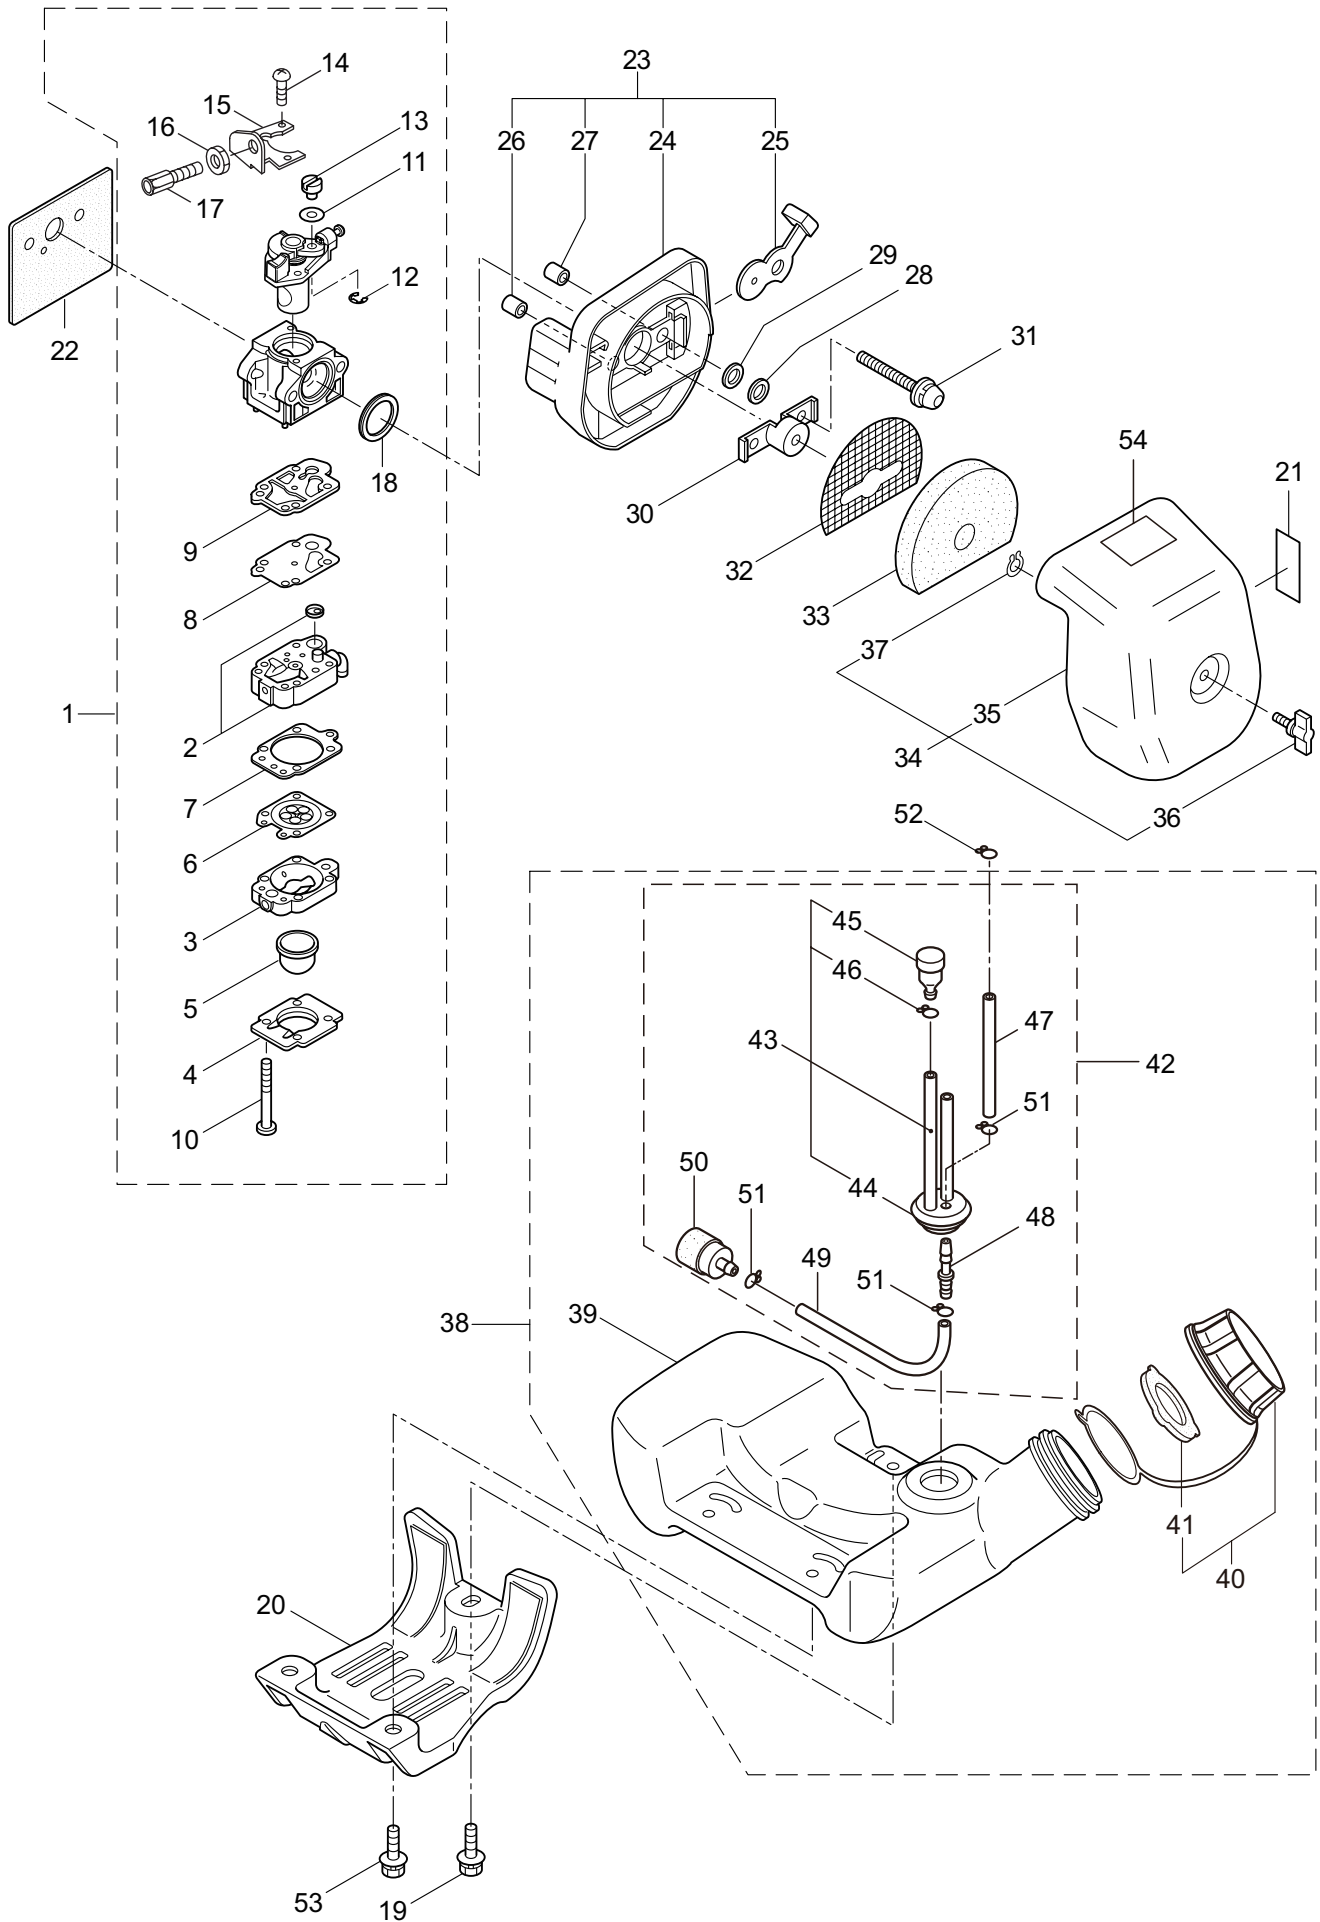

4. E300S
CARBURETOR, FUEL TANK

Ref. No.	Part No.	Part Name	Q'ty	Remarks
4-1	282542	Carburetor Ass'y	1	Incl.2-18 New gasket required
4-2	264155	Pump Body	1	
4-3	262991	Purge Body	1	
4-4	262992	Cover Plate	1	
4-5	261874	Primer Bulb	1	
4-6	283905	Diaphragm, Meterring	1	
4-7	262993	Gasket	1	
4-8	262994	Diaphragm,Fuel Pump	1	
4-9	282576	Gasket	1	
4-10	262996	Screw	4	
4-11	264678	Washer	1	
4-12	261876	E-Ring	1	
4-13	261658	Swivel	1	
4-14	261875	Screw	2	
4-15	264677	Bracket	1	
4-16	261878	Nut	1	
4-17	263994	Adapter	1	
4-18	261657	Packing	1	
4-19	281715	Cap Screw	1	M5x20
4-20	281441	Stand	1	
4-21	261352	Label	1	Choke
4-22	269762	Gasket	1	
4-23	268055	Air Filter Case Ass'y	1	Incl.24-27
4-24	268056	Air Filter Case	1	
4-25	268057	Valve	1	
4-26	268157	Sleeve	1	5.5x7.1x6L
4-27	268412	Sleeve	1	5.2x7.1x6.4L
4-28	263345	Packing	1	7.2x11xt1.3
4-29	263942	Washer	1	7.2x12xt0.15
4-30	263815	Stay	1	
4-31	264016	Cap Screw	2	M5x60
4-32	265026	Screen	1	
4-33	265027	Foam Element	1	
4-34	268058	Air Filter Cover Ass'y	1	Incl.35-37
4-35	268059	Air Filter Cover	1	
4-36	281438	Knob	1	
4-37	261734	Snap Ring	1	#5
4-38	246592	Fuel Tank Ass'y	1	Incl.39-51
4-39	284820	Fuel Tank	1	
4-40	289046	Tank Cap Ass'y	1	Incl.41
4-41	287058	Gasket	1	
4-42	289035	Fuel Pipe Pick-up Ass'y	1	Incl.43-51
4-43	289036	Fuel Pipe Ass'y	1	Incl.44-46
4-44	268065	Grommet	1	
4-45	261590	Breather	1