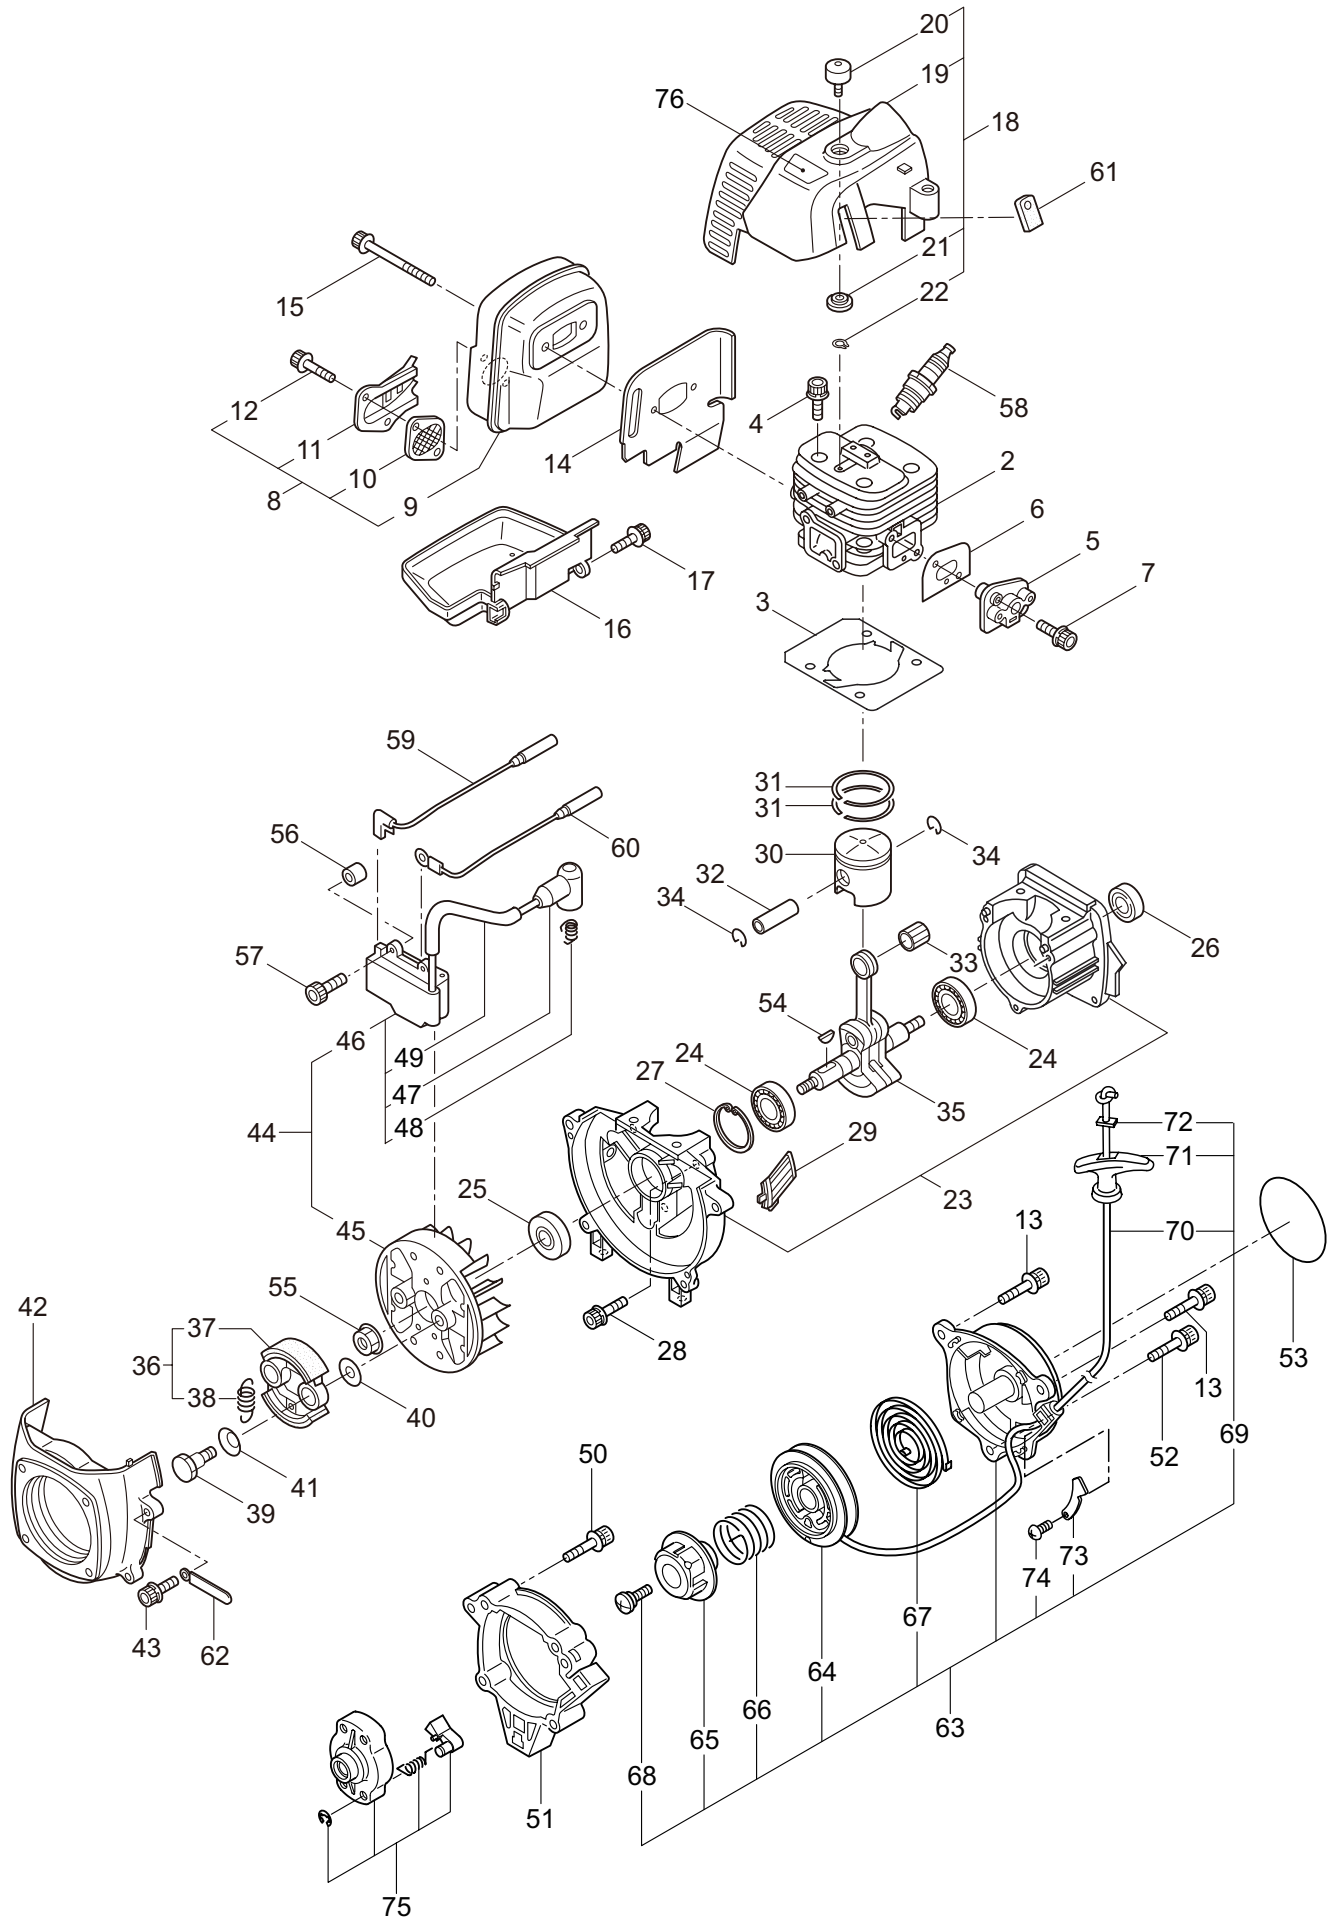

3. E300S ENGINE

Ref. No.	Part No.	Part Name	Q'ty	Remarks
3-1	875370	Engine	1	CE300/110
3-2	286791	Cylinder	1	
3-3	286846	Gasket	1	
3-4	261250	Cap Screw	4	M5x20
3-5	269144	Insulator	1	New gasket required
3-6	267049	Gasket	1	
3-7	265924	Cap Screw	2	M5x25
3-8	283007	Muffler Ass'y	1	Incl.9-12
3-9	283003	Muffler Comp	1	
3-10	267056	Spark Arrester	1	
3-11	268171	Muffler Tail	1	
3-12	265107	Cap Screw	2	M4x10
3-13	283391	Cap Screw	2	M4x20
3-14	281440	Gasket	1	
3-15	266402	Cap Screw	2	M5x55
3-16	281435	Under Cover	1	
3-17	267191	Cap Screw	1	M5x16
3-18	286707	Top Cover Ass'y	1	Incl.19-22
3-19	281434	Top Cover	1	
3-20	286300	Knob	1	
3-21	261020	Spacer	1	
3-22	261734	Snap Ring	1	#5
3-23	286851	Crankcase	1	
3-24	280488	Bearing	2	PPL 6001
3-25	261492	Oil Seal	1	ISCD12287
3-26	261386	Oil Seal	1	ISCD12227
3-27	055185	Snap Ring	1	H28
3-28	261612	Cap Screw	3	M5x30
3-29	281442	Screen	1	
3-30	283380	Piston	1	
3-31	265067	Piston Ring	2	(2)Required
3-32	265068	Piston Pin	1	
3-33	265225	Bearing,Needle	1	
3-34	261393	Clip,Piston Pin	2	
3-35	265141	Crankshaft/Conn.Rod Ass'y	1	
3-36	267327	Clutch Ass'y	1	Incl.37,38
3-37	267342	Clutch Shoe	2	(2)required
3-38	267345	Spring,Clutch	1	
3-39	264505	Bolt	2	
3-40	261189	Washer	2	6x16.5xt1.2
3-41	261777	Wave Washer	2	
3-42	281433	Fan Cover	1	
3-43	261250	Cap Screw	4	M5x20
3-44	287898	Magneto Ass'y	1	Incl.45-49
3-45	287902	Rotor/Fan	1