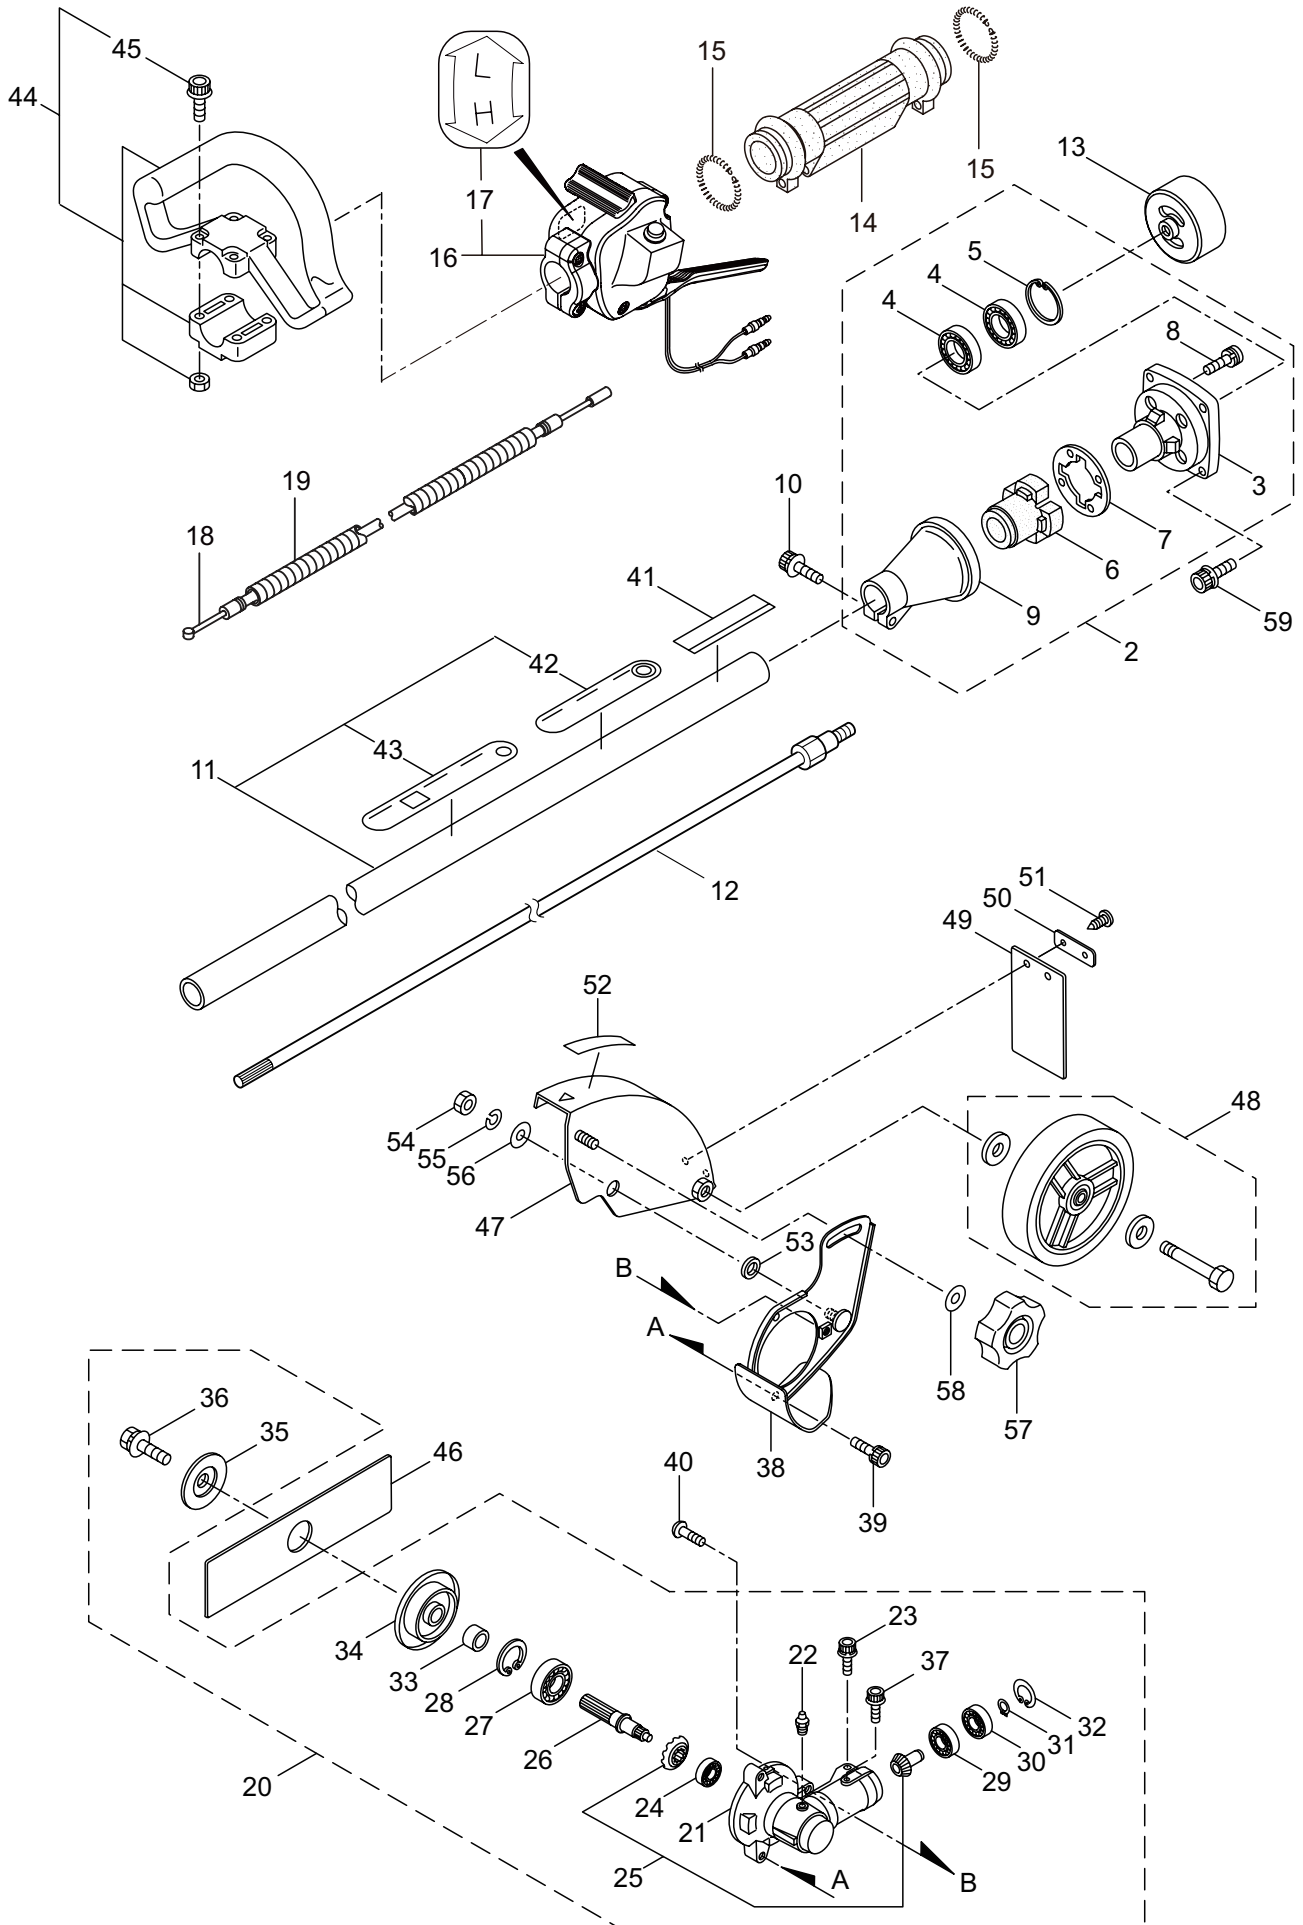

PARTS LIST

E300S

CONTENTS

1. MAIN BODY	1 ~ 4
2. ACCESSORIES	5 ~ 6
3. ENGINE	7 ~ 10
4. CARBURETOR, FUEL TANK	11 ~ 14

2019. 12.

MARUYAMA

P/N 524923

1. E300S
MAIN BODY

Ref. No.	Part No.	Part Name	Q'ty	Remarks
1-1	364862	E300S	1	
1-2	215512	Clutch Case Ass'y	1	Incl.3-9
1-3	214592	Bearing Case	1	
1-4	214161	Bearing	2	#600ZZ
1-5	054676	Snap Ring	1	#26
1-6	560309	Buffer	1	
1-7	214163	Washer	1	
1-8	092033	Screw	4	M5x15
1-9	214593	Driveshaft Tube Adapter	1	
1-10	261246	Cap Screw	1	M5x25
1-11	220078	Driveshaft Tube Ass'y	1	Incl.42,43
1-12	219268	Driveshaft Ass'y	1	
1-13	054677	Clutch Drum	1	
1-14	211736	Shaft Grip	1	
1-15	211737	Band	2	
1-16	242050	Throttle Trigger Ass'y	1	Incl.17
1-17	237241	Label	1	
1-18	235752	Throttle Cable	1	
1-19	213548	Plastic Tube	1	#10x200L
1-20	232621	Gearcase Ass'y	1	Incl.21-37
1-21	232631	Gearcase	1	
1-22	069553	Grease Nipple	1	
1-23	261246	Cap Screw	1	M5x25
1-24	210554	Bearing	1	#608
1-25	227104	Gear Set	1	
1-26	232632	Blade Shaft	1	
1-27	217659	Bearing	1	#6201 2RK
1-28	016732	Snap Ring	1	#32
1-29	210560	Bearing	1	#609
1-30	140268	Bearing	1	#609Z
1-31	228477	Snap Ring	1	#9
1-32	140270	Snap Ring	1	#24
1-33	232633	Collar	1	
1-34	232634	Boss Adapter Ass'y	1	
1-35	232852	Clamping Washer	1	
1-36	215610	Bolt	1	M8x22,Counterclockwise
1-37	215993	Cap Screw	1	M5x10
1-38	238684	Plate Comp	1	
1-39	219113	Cap Screw	2	M6x20
1-40	264217	Cap Screw	1	M5x20
1-41	242137	Label	1	E300S
1-42	221501	Label	1	Warning
1-43	221502	Label	1	Caution
1-44	227816	Loop Handle Ass'y	1	Incl.45
1-45	215608	Cap Screw	4	M5x30x16

1. E300S
MAIN BODY

Ref. No.	Part No.	Part Name	Q'ty	Remarks
1-46	216062	Cutting Blade	1	50x195xt3.2
1-47	232639	Shield	1	
1-48	229590	Wheel Ass'y	1	
1-49	220162	Flap	1	
1-50	238686	Plate	1	t1.6
1-51	128195	Screw	2	M4x8
1-52	221528	Label	1	Caution
1-53	232641	Washer	1	8x13xt2.5
1-54	126521	Nut	1	M8
1-55	126232	Spring Washer	1	M8
1-56	127216	Washer	1	M8
1-57	219088	Clamping Knob Ass'y	1	
1-58	127216	Washer	1	M8
1-59	261250	Cap Screw	4	M5x20