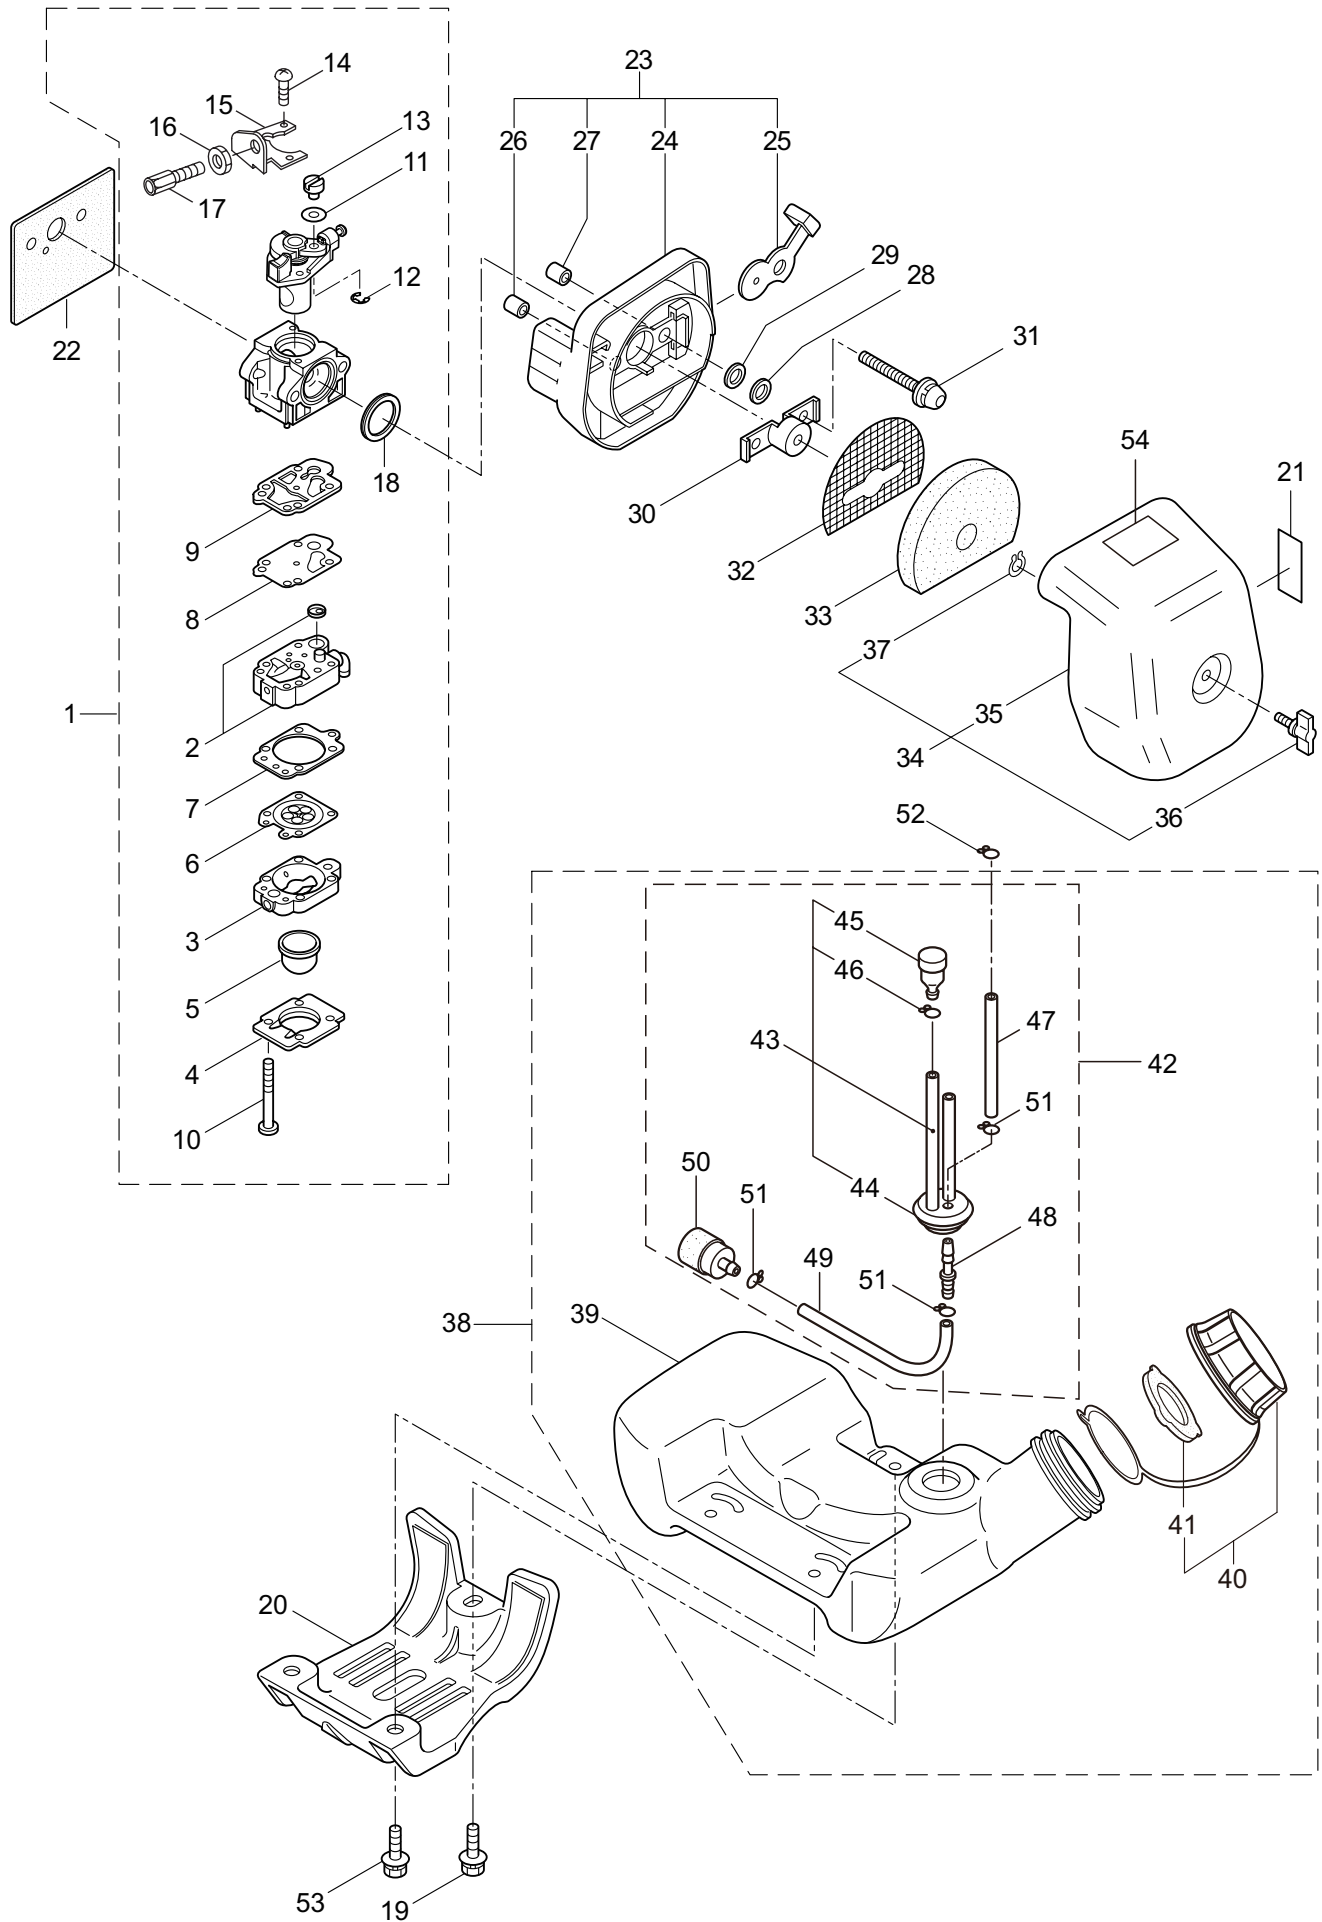

4. E300S
CARBURETOR, FUEL TANK

Ref. No.	Part No.	Part Name	Q'ty	Remarks
4-46	261117	Clip	1	
4-47	289028	Pipe A	1	3x5x53L
4-48	288921	Joint	1	
4-49	289033	Pipe	1	3x5x100L
4-50	277887	Filter Ass'y	1	
4-51	261117	Clip	3	
4-52	261117	Clip	1	
4-53	281714	Cap Screw	2	M5x20
4-54	285188	Label	1