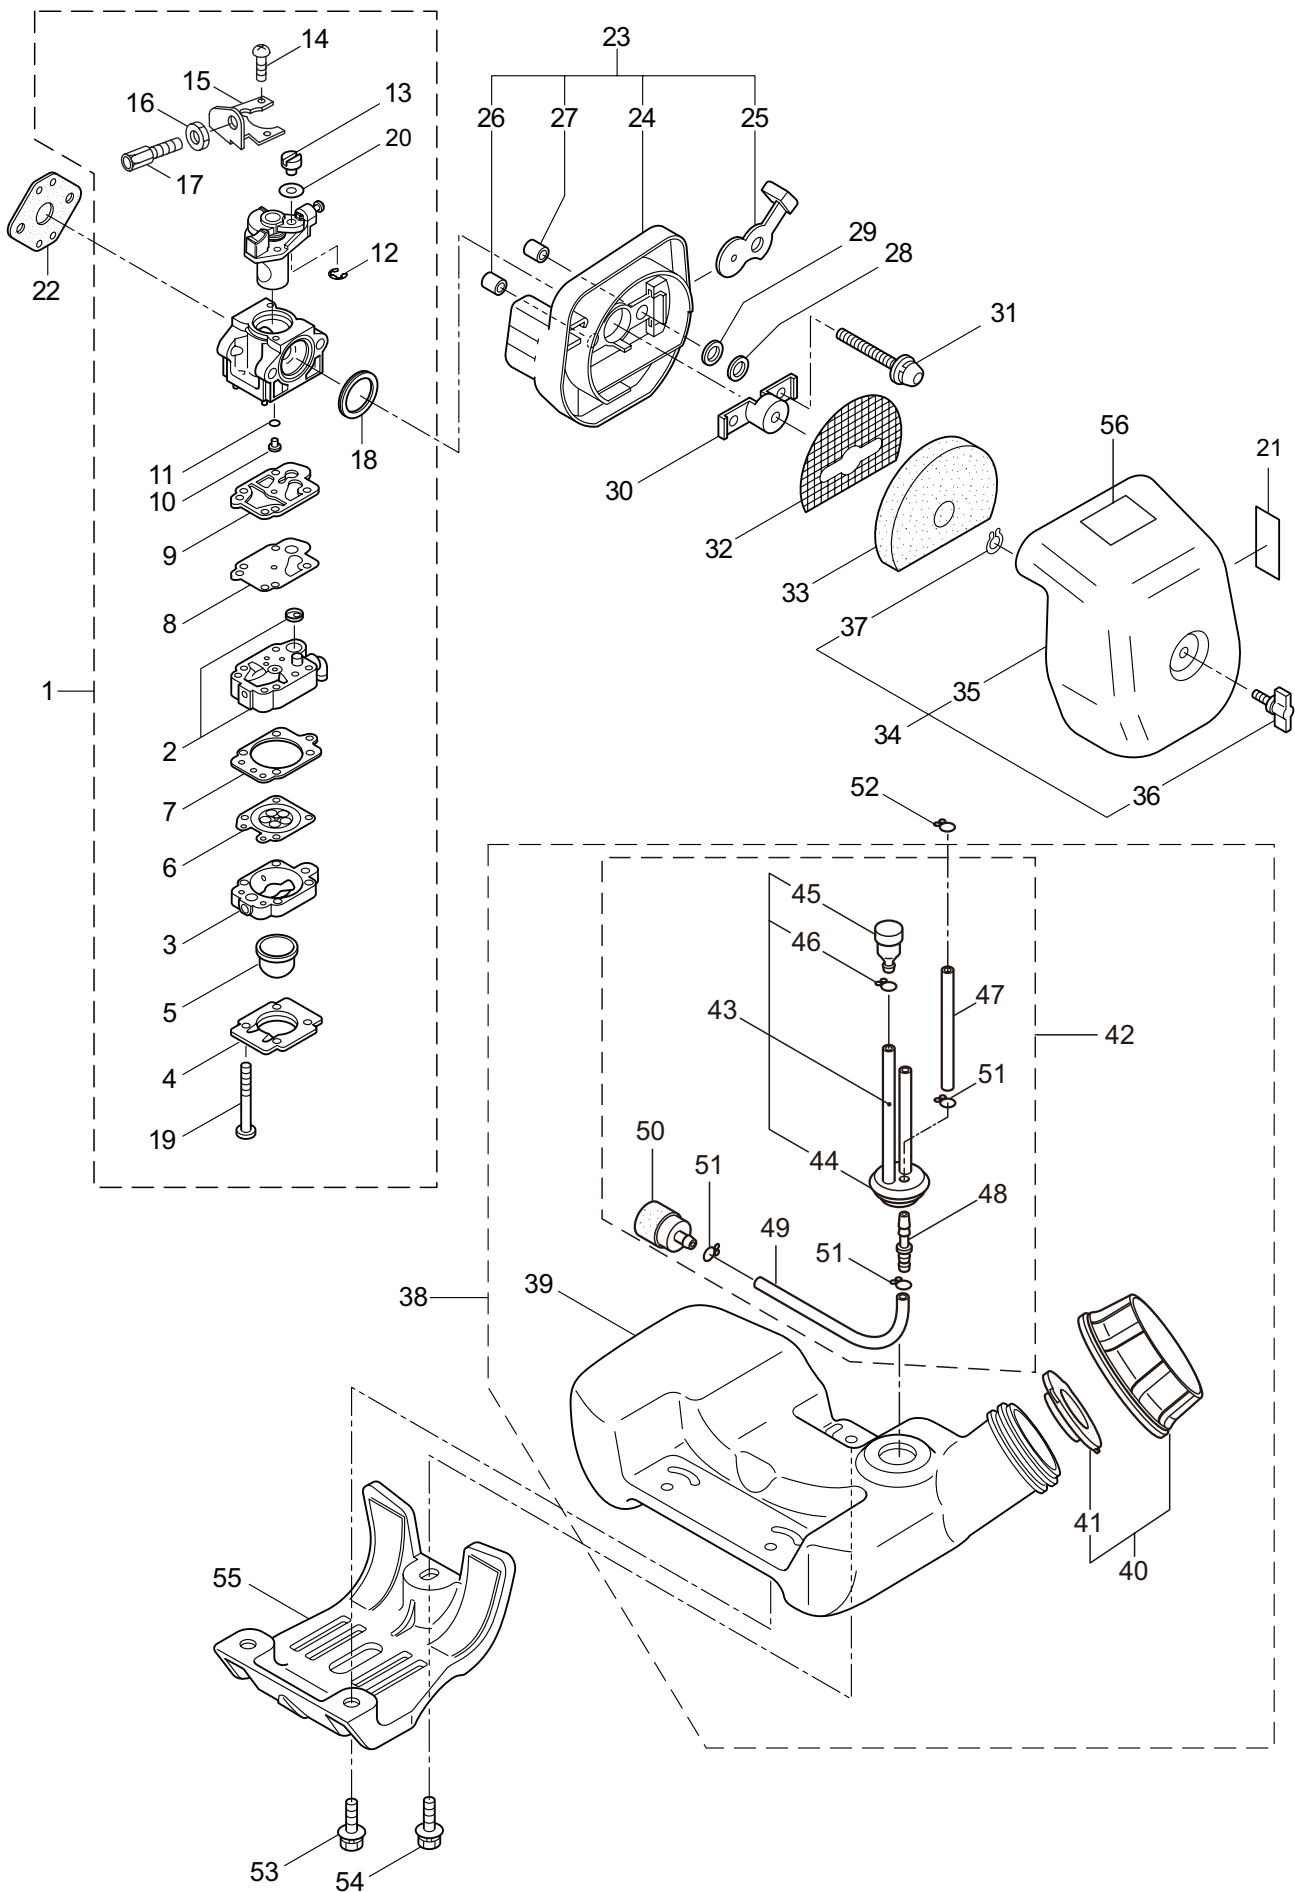

1. E23
MAIN BODY

Ref. No.	Part No.	Part Name	Q'ty	Remarks
1-46	216056	Blade Shaft	1	
1-47	227101	Gear Set	1	
1-48	210554	Bearing	1	#608
1-49	219077	Gearcase	1	
1-50	261246	Cap Screw	1	M5x25
1-51	210560	Bearing	1	#609
1-52	140268	Bearing	1	#609Z
1-53	228477	Snap Ring	1	#9
1-54	140270	Snap Ring	1	#24
1-55	234109	Bolt	1	M8x8
1-56	215993	Cap Screw	1	M5x10

2. E23 ENGINE

Ref. No.	Part No.	Part Name	Q'ty	Remarks
2-46	281705	Ignition Coil Ass'y	1	Incl.47-53
2-47	281706	Coil	1	
2-48	281707	Spark Plug Wire Ass'y	1	Incl.49-51
2-49	261074	Plug Boot	1	
2-50	261075	Connector	1	
2-51	281709	Spark Plug Wire	1	
2-52	261072	Cap	1	
2-53	280080	Insulator	1	
2-54	261076	Woodruff Key	1	3x10
2-55	261417	Nut,Rotor	1	M8
2-56	280381	Spacer	2	
2-57	261256	Cap Screw	2	M4x25
2-58	285982	Spark Plug	1	NGK BPM8Y
2-59	263804	Lead	1	
2-60	268044	Lead	1	
2-61	269189	Grommet	1	
2-62	264588	Clamp	1	
2-63	283477	Recoil Ass'y	1	Incl.64-74
2-64	283504	Reel	1	
2-65	283505	Cam Plate	1	
2-66	283506	Spring	1	
2-67	261721	Spiral Spring	1	
2-68	267213	Screw	1	
2-69	283578	Stater Rope Ass'y	1	Incl.70-72
2-70	283579	Stater Rope	1	
2-71	261725	Starter Grip	1	
2-72	283511	Rope Stopper	1	
2-73	277328	Cover	1	
2-74	273037	Screw	1	
2-75	283575	Starter Pawl Ass'y	1	
2-76	284698	Adapter Ass'y	1	
2-77	283391	Cap Screw	2	M4x20
2-78	265726	Cap Screw	4	M4x16
2-79	282096	Cap Screw	1	M4x16WSW
2-80	288607	Label	1	CER230 E23
2-81	288608	Label	1	E23

3. E23
 CARBURETOR, FUEL TANK

Ref. No.	Part No.	Part Name	Q'ty	Remarks
3-46	261117	Clip	1	
3-47	289028	Pipe A	1	3x5x53L
3-48	288921	Joint	1	
3-49	289033	Pipe	1	3x5x100L
3-50	277887	Filter Ass'y	1	
3-51	261117	Clip	3	
3-52	261117	Clip	1	
3-53	281714	Cap Screw	2	M5x20
3-54	281715	Cap Screw	1	M5x20
3-55	281447	Stand	1	
3-56	285188	Label	1	