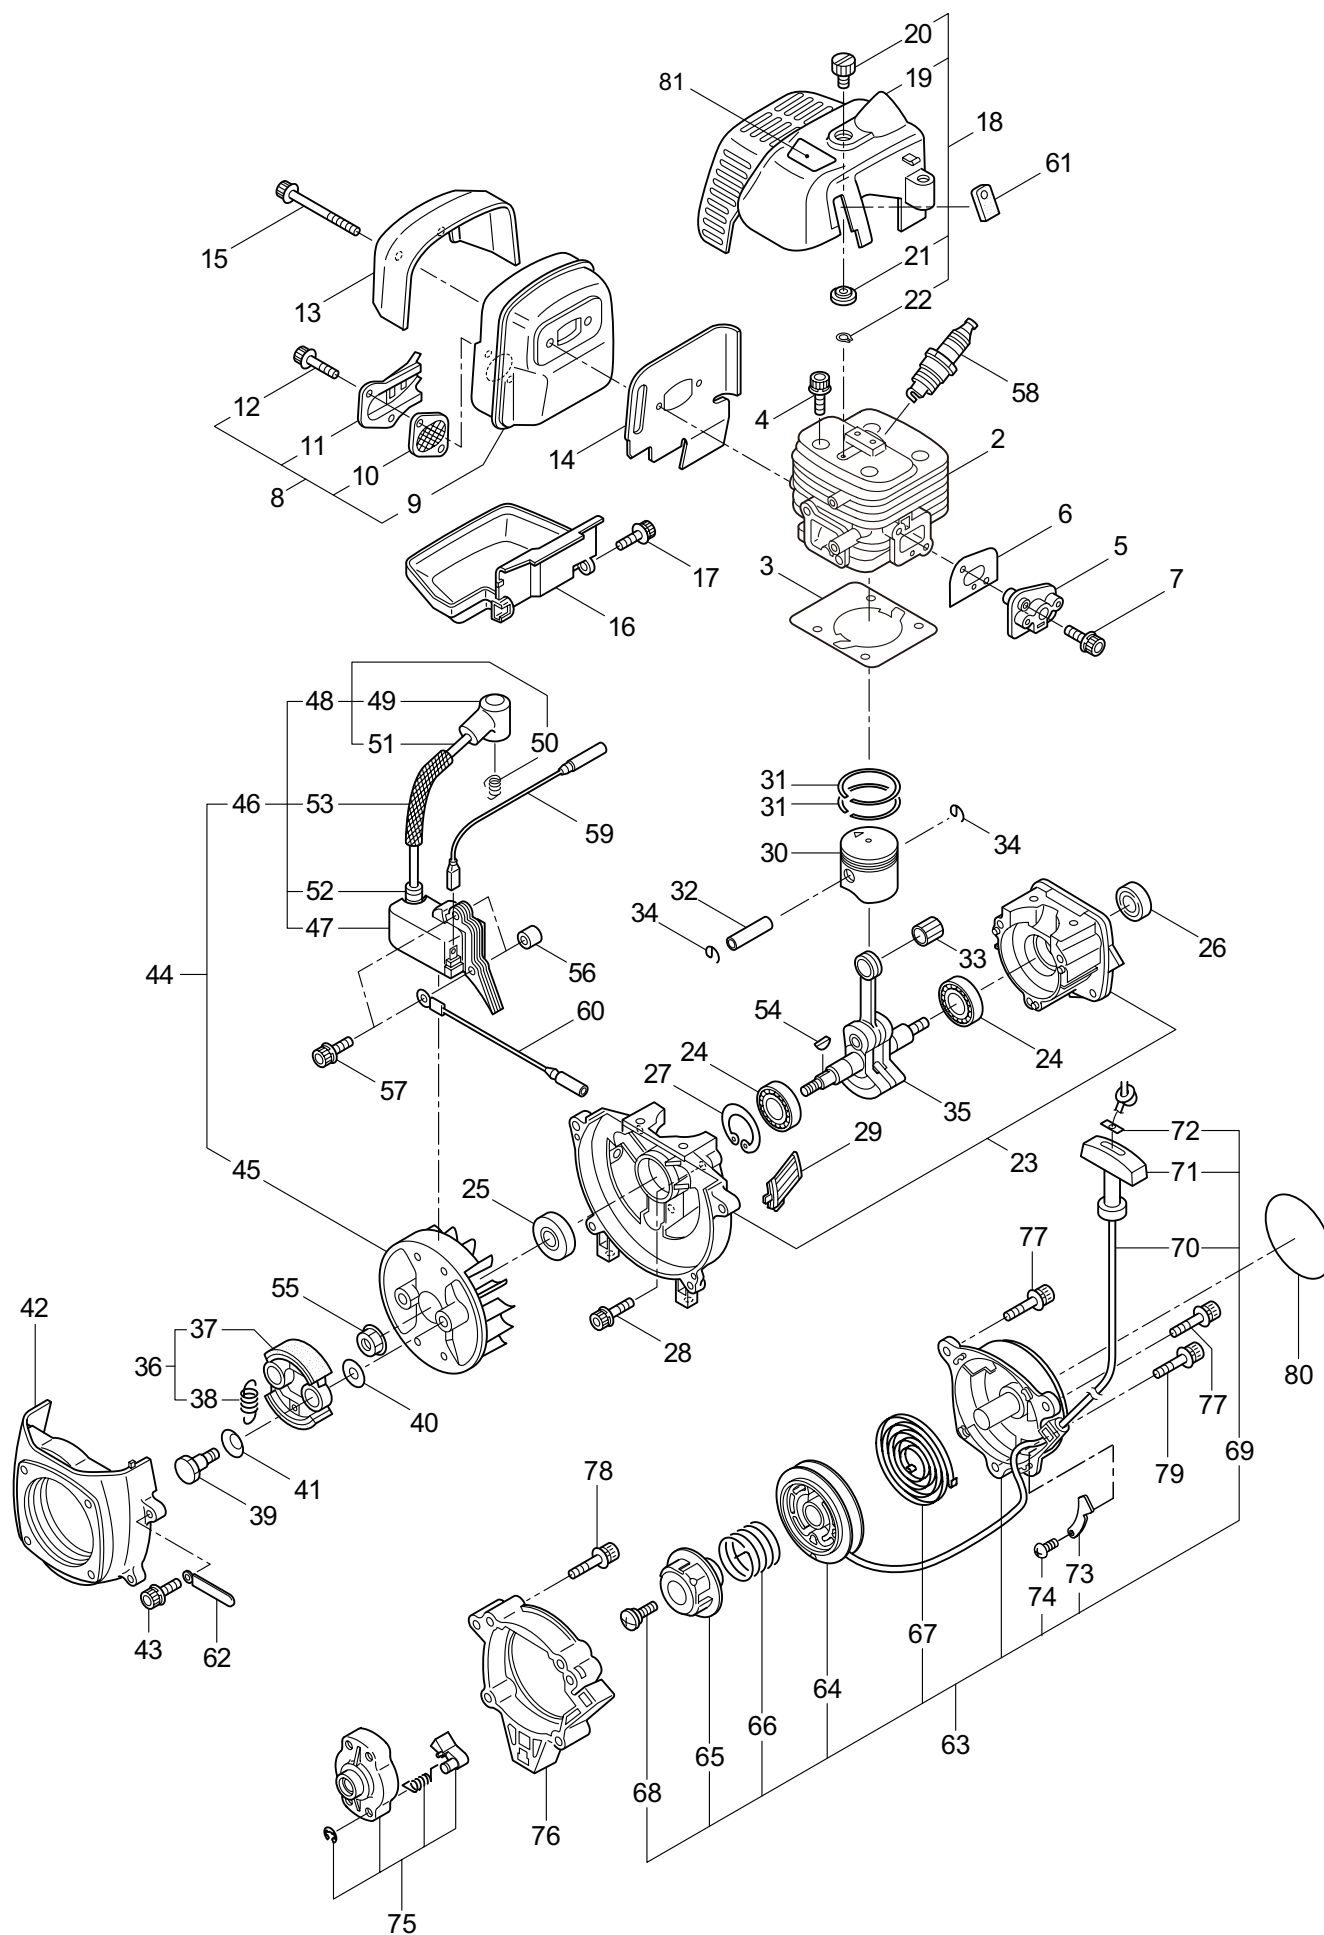

2. E23 ENGINE

Ref. No.	Part No.	Part Name	Q'ty	Remarks
2-1	858965	Engine	1	CE230/38
2-2	288499	Cylinder	1	
2-3	286074	Gasket	1	
2-4	261250	Cap Screw	4	M5x20
2-5	269144	Insulator	1	New gasket required
2-6	267049	Gasket	1	
2-7	265924	Cap Screw	2	M5x25
2-8	282208	Muffler Ass'y	1	Incl.9-12
2-9	282209	Muffler Comp	1	
2-10	267056	Spark Arrester	1	
2-11	268171	Muffler Tail	1	
2-12	265107	Cap Screw	2	M4x10
2-13	268461	Holder	1	
2-14	281440	Gasket	1	
2-15	266402	Cap Screw	2	M5x55
2-16	281446	Under Cover	1	
2-17	267191	Cap Screw	1	M5x16
2-18	281716	Top Cover Ass'y	1	Incl.19-22
2-19	281444	Top Cover	1	
2-20	261018	Knob	1	
2-21	261020	Spacer	1	
2-22	261734	Snap Ring	1	#5
2-23	289246	Crankcase	1	
2-24	280488	Bearing	2	PPL 6001
2-25	261492	Oil Seal	1	ISCD12287
2-26	261386	Oil Seal	1	ISCD12227
2-27	055185	Snap Ring	1	H28
2-28	261612	Cap Screw	3	M5x30
2-29	281442	Screen	1	
2-30	283379	Piston	1	
2-31	282177	Piston Ring	2	
2-32	261036	Piston Pin	1	
2-33	263957	Bearing, Needle	1	KTV81112EG01 B2
2-34	261576	Clip,Piston	2	
2-35	246382	Crankshaft/Conn.Rod Ass'y	1	
2-36	267327	Clutch Ass'y	1	Incl.37,38
2-37	267342	Clutch Shoe	2	(2)required
2-38	267345	Spring,Clutch	1	
2-39	264505	Bolt	2	
2-40	261189	Washer	2	6x16.5x1.2
2-41	261777	Wave Washer	2	
2-42	281443	Fan Cover	1	
2-43	261250	Cap Screw	4	M5x20
2-44	286269	Magneto Ass'y	1	Incl.45-53
2-45	286271	Rotor/Fan	1