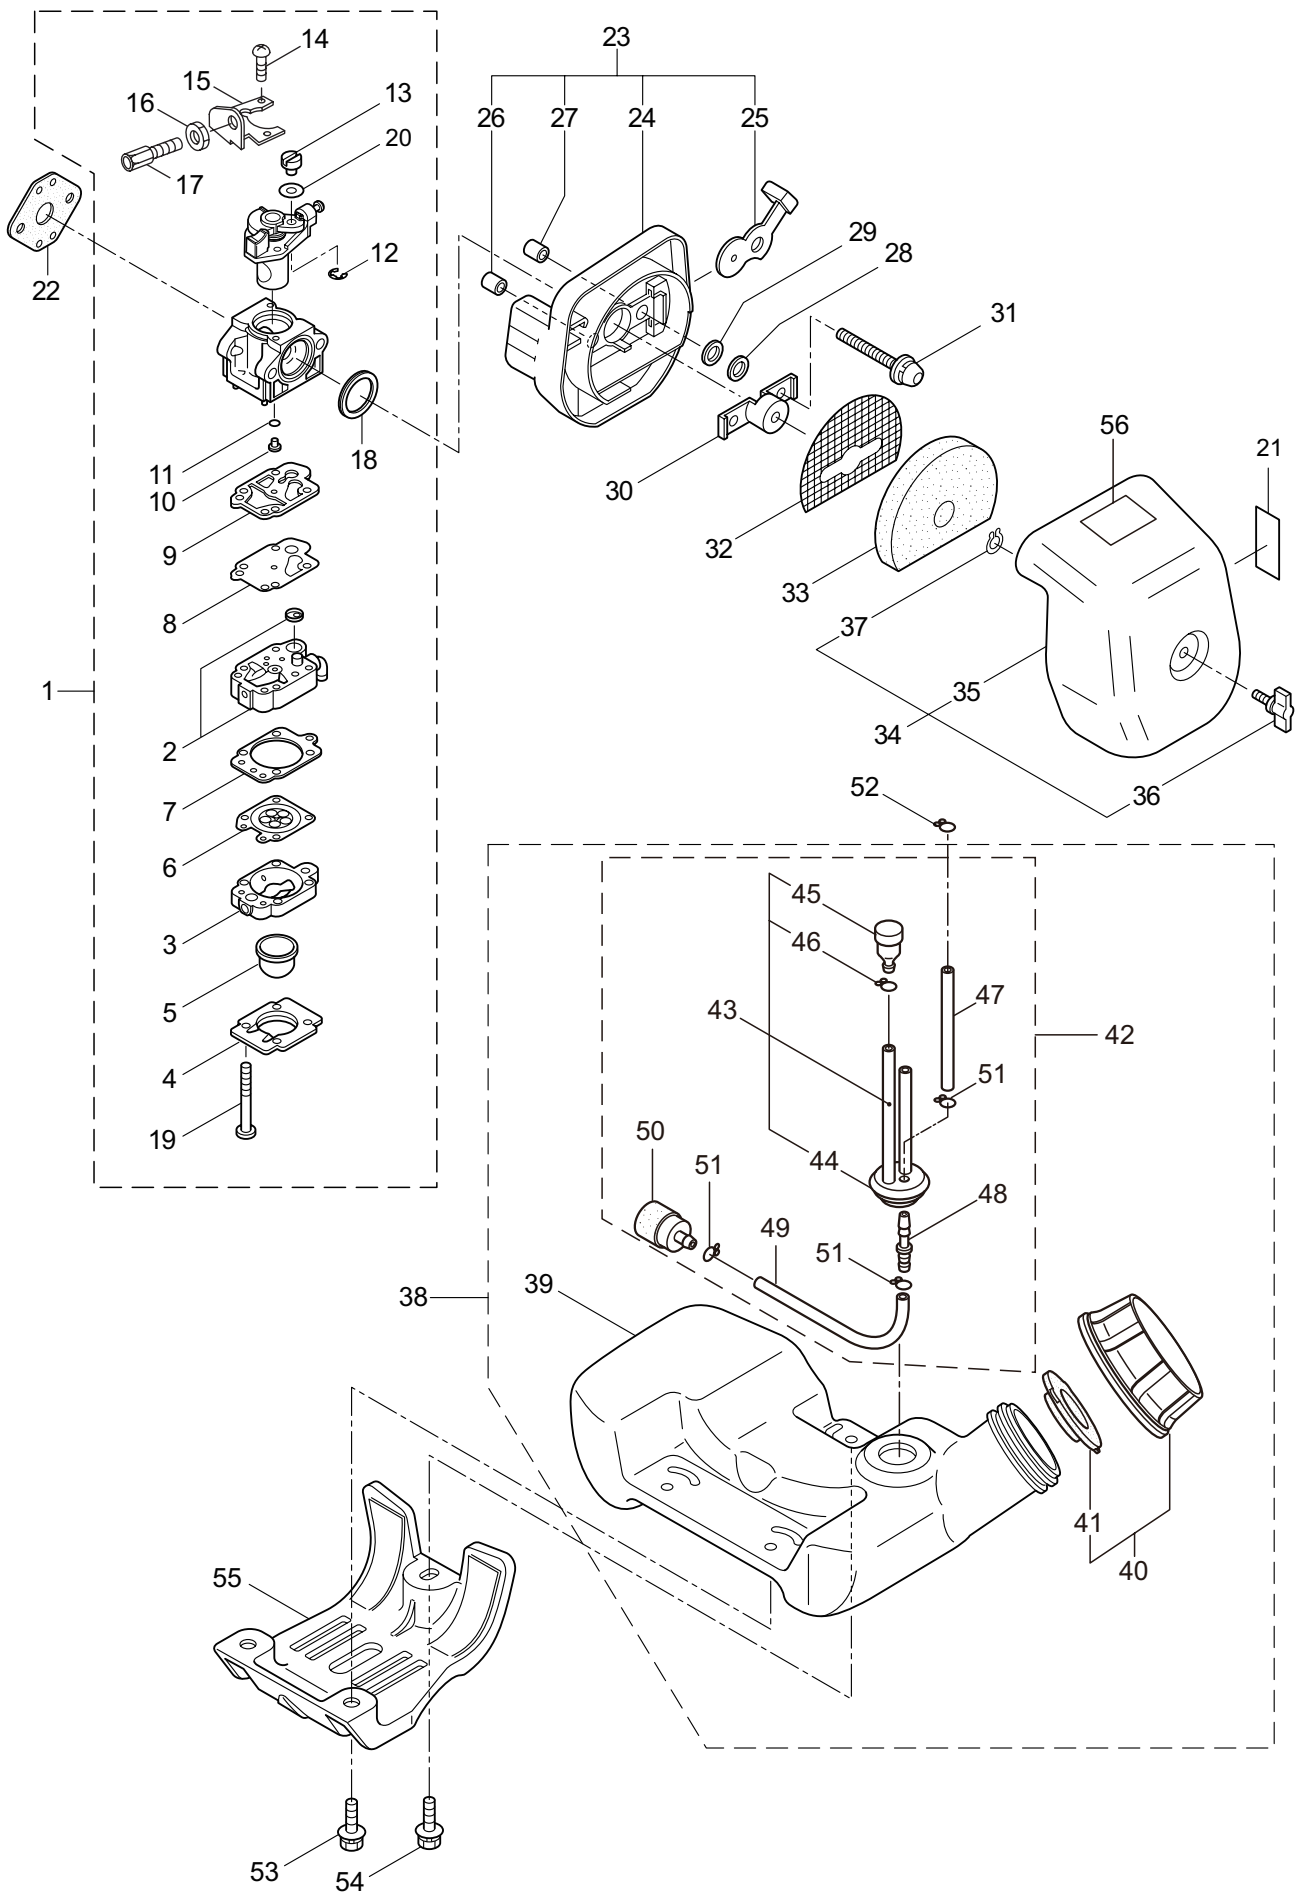

3. E23
CARBURETOR, FUEL TANK

Ref. No.	Part No.	Part Name	Q'ty	Remarks
3-1	286703	Carburetor Ass'y	1	Incl.2-20 New gasket required
3-2	264155	Pump Body	1	
3-3	262991	Purge Body	1	
3-4	262992	Cover Plate	1	
3-5	261874	Primer Bulb	1	
3-6	283905	Diaphragm, Meterring	1	
3-7	262993	Gasket	1	
3-8	262994	Diaphragm,Fuel Pump	1	
3-9	282576	Gasket	1	
3-10	281487	Main Jet	1	#37
3-11	261871	O-Ring	1	
3-12	261876	E-Ring	1	
3-13	261658	Swivel	1	
3-14	261875	Screw	2	
3-15	264677	Bracket	1	
3-16	261878	Nut	1	
3-17	263994	Adapter	1	
3-18	261657	Packing	1	
3-19	262996	Screw	4	
3-20	264678	Washer	1	
3-21	261352	Label	1	Choke
3-22	261864	Gasket	1	
3-23	268055	Air Filter Case Ass'y	1	Incl.24-27
3-24	268056	Air Filter Case	1	
3-25	268057	Valve	1	
3-26	268157	Sleeve	1	5.5x7.1x6L
3-27	268412	Sleeve	1	5.2x7.1x6.4L
3-28	263345	Packing	1	7.2x11xt1.3
3-29	263942	Washer	1	7.2x12xt0.15
3-30	263815	Stay	1	
3-31	264016	Cap Screw	2	M5x60
3-32	265026	Screen	1	
3-33	265027	Foam Element	1	
3-34	268058	Air Filter Cover Ass'y	1	Incl.35-37
3-35	268059	Air Filter Cover	1	
3-36	281438	Knob	1	
3-37	261734	Snap Ring	1	#5
3-38	289030	Fuel Tank Ass'y	1	Incl.39-51
3-39	285048	Fuel Tank	1	
3-40	289043	Fuel Tank Cap Ass'y	1	Incl.41
3-41	287058	Gasket	1	
3-42	289031	Fuel Pipe Pick-up Ass'y	1	Incl.43-51
3-43	289032	Fuel Pipe Ass'y	1	Incl.44-46
3-44	268065	Grommet	1	
3-45	261590	Breather	1