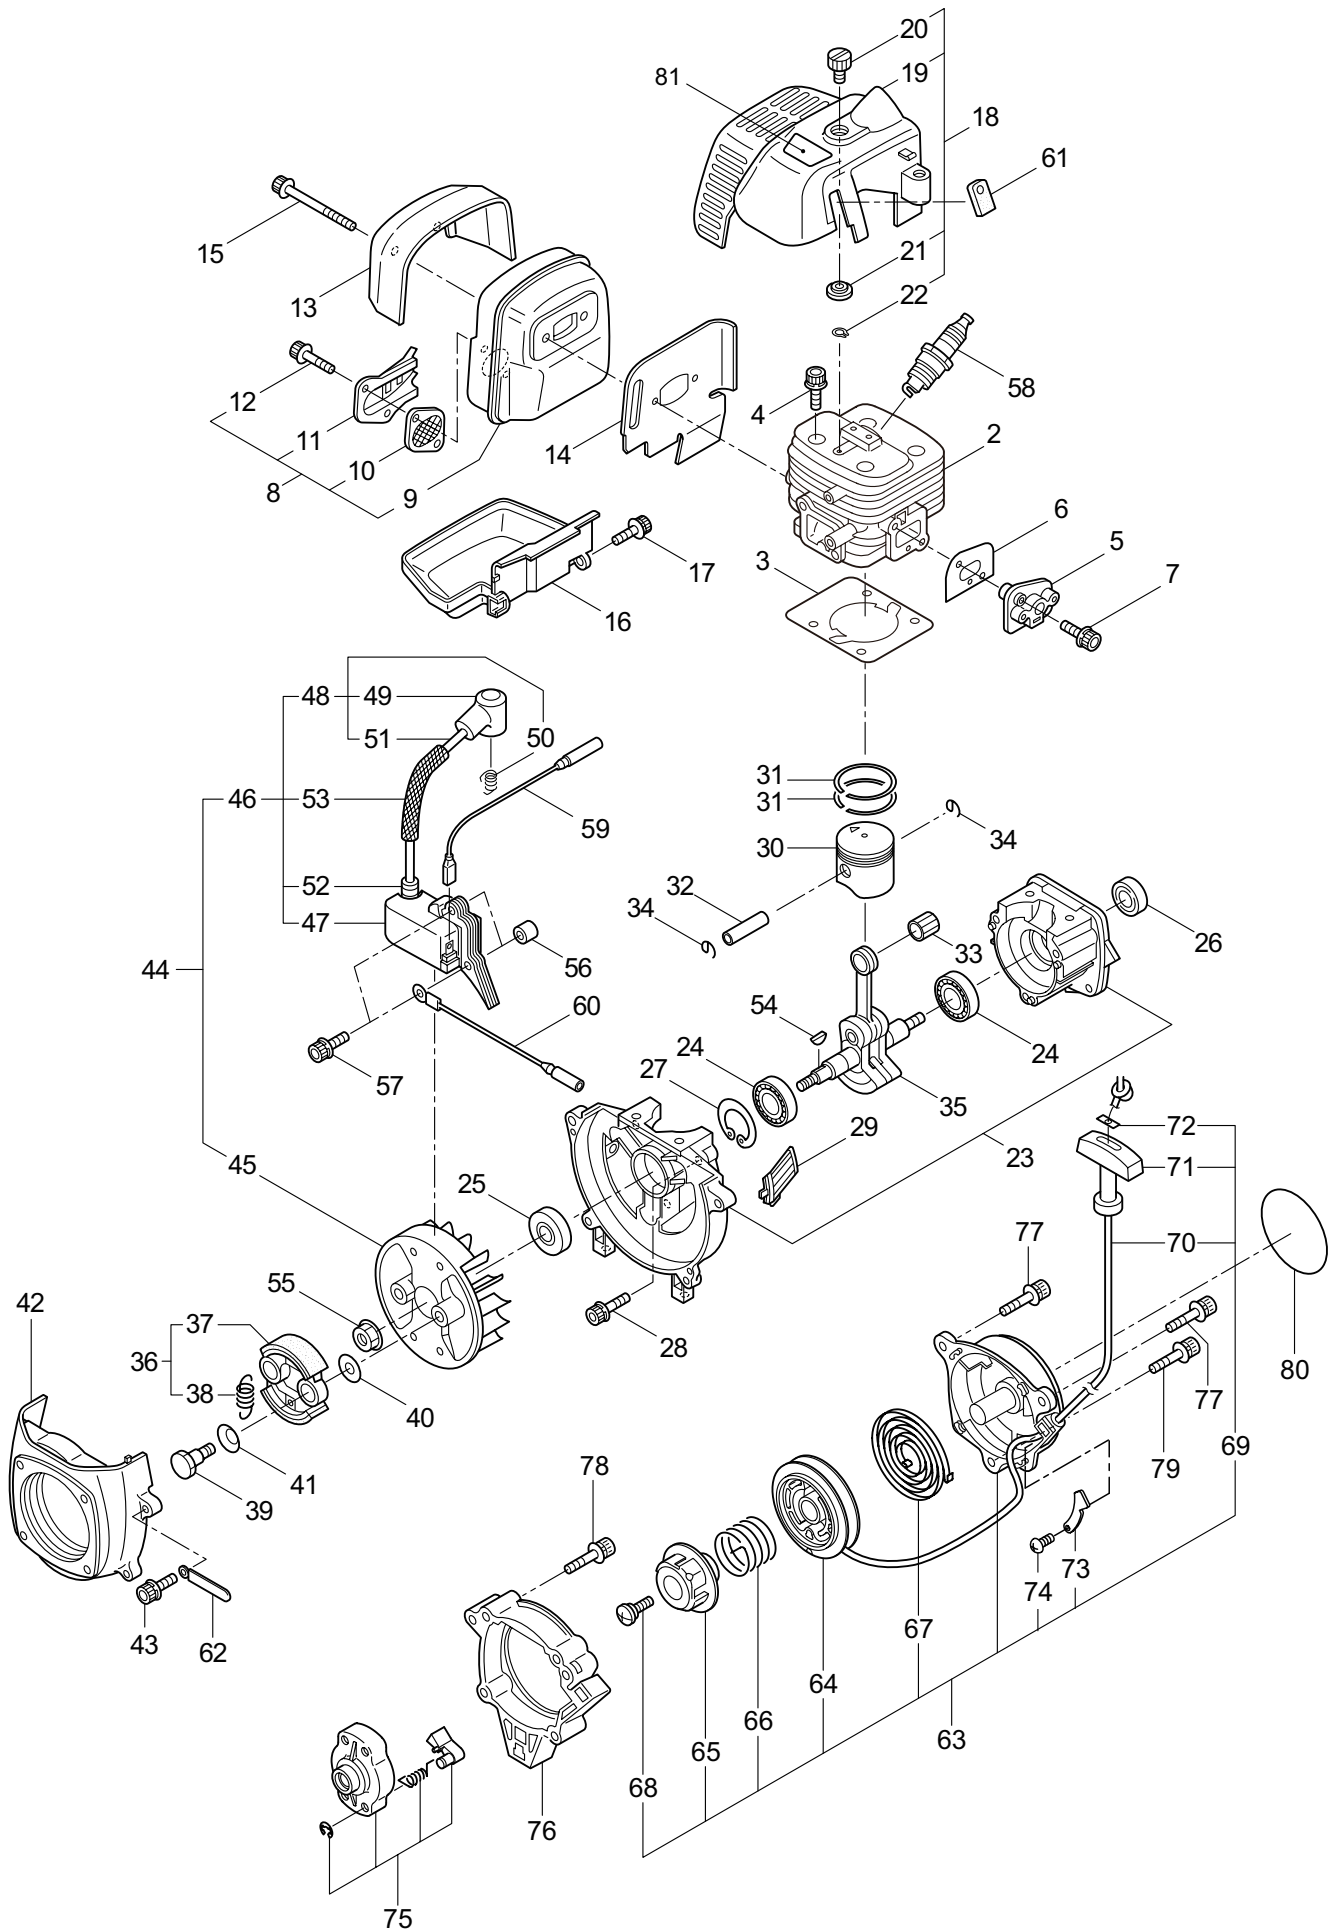

1. E23
MAIN BODY

Ref. No.	Part No.	Part Name	Q'ty	Remarks
1-46	216056	Blade Shaft	1	
1-47	227101	Gear Set	1	
1-48	210554	Bearing	1	#608
1-49	219077	Gearcase	1	
1-50	261246	Cap Screw	1	M5x25
1-51	210560	Bearing	1	#609
1-52	140268	Bearing	1	#609Z
1-53	228477	Snap Ring	1	#9
1-54	140270	Snap Ring	1	#24
1-55	234109	Bolt	1	M8x8
1-56	215993	Cap Screw	1	M5x10

2. E23 ENGINE

Ref. No.	Part No.	Part Name	Q'ty	Remarks
2-46	281705	Ignition Coil Ass'y	1	Incl.47-53
2-47	281706	Coil	1	
2-48	281707	Spark Plug Wire Ass'y	1	Incl.49-51
2-49	261074	Plug Boot	1	
2-50	261075	Connector	1	
2-51	281709	Spark Plug Wire	1	
2-52	261072	Cap	1	
2-53	280080	Insulator	1	
2-54	261076	Woodruff Key	1	3x10
2-55	261417	Nut,Rotor	1	M8
2-56	280381	Spacer	2	
2-57	261256	Cap Screw	2	M4x25
2-58	285982	Spark Plug	1	NGK BPM8Y
2-59	263804	Lead	1	
2-60	268044	Lead	1	
2-61	269189	Grommet	1	
2-62	264588	Clamp	1	
2-63	283477	Recoil Ass'y	1	Incl.64-74
2-64	283504	Reel	1	
2-65	283505	Cam Plate	1	
2-66	283506	Spring	1	
2-67	261721	Spiral Spring	1	
2-68	267213	Screw	1	
2-69	283578	Stater Rope Ass'y	1	Incl.70-72
2-70	283579	Stater Rope	1	
2-71	261725	Starter Grip	1	
2-72	283511	Rope Stopper	1	
2-73	277328	Cover	1	
2-74	273037	Screw	1	
2-75	283575	Starter Pawl Ass'y	1	
2-76	284698	Adapter Ass'y	1	
2-77	283391	Cap Screw	2	M4x20
2-78	265726	Cap Screw	4	M4x16
2-79	282096	Cap Screw	1	M4x16WSW
2-80	288607	Label	1	CER230 E23
2-81	288608	Label	1	E23