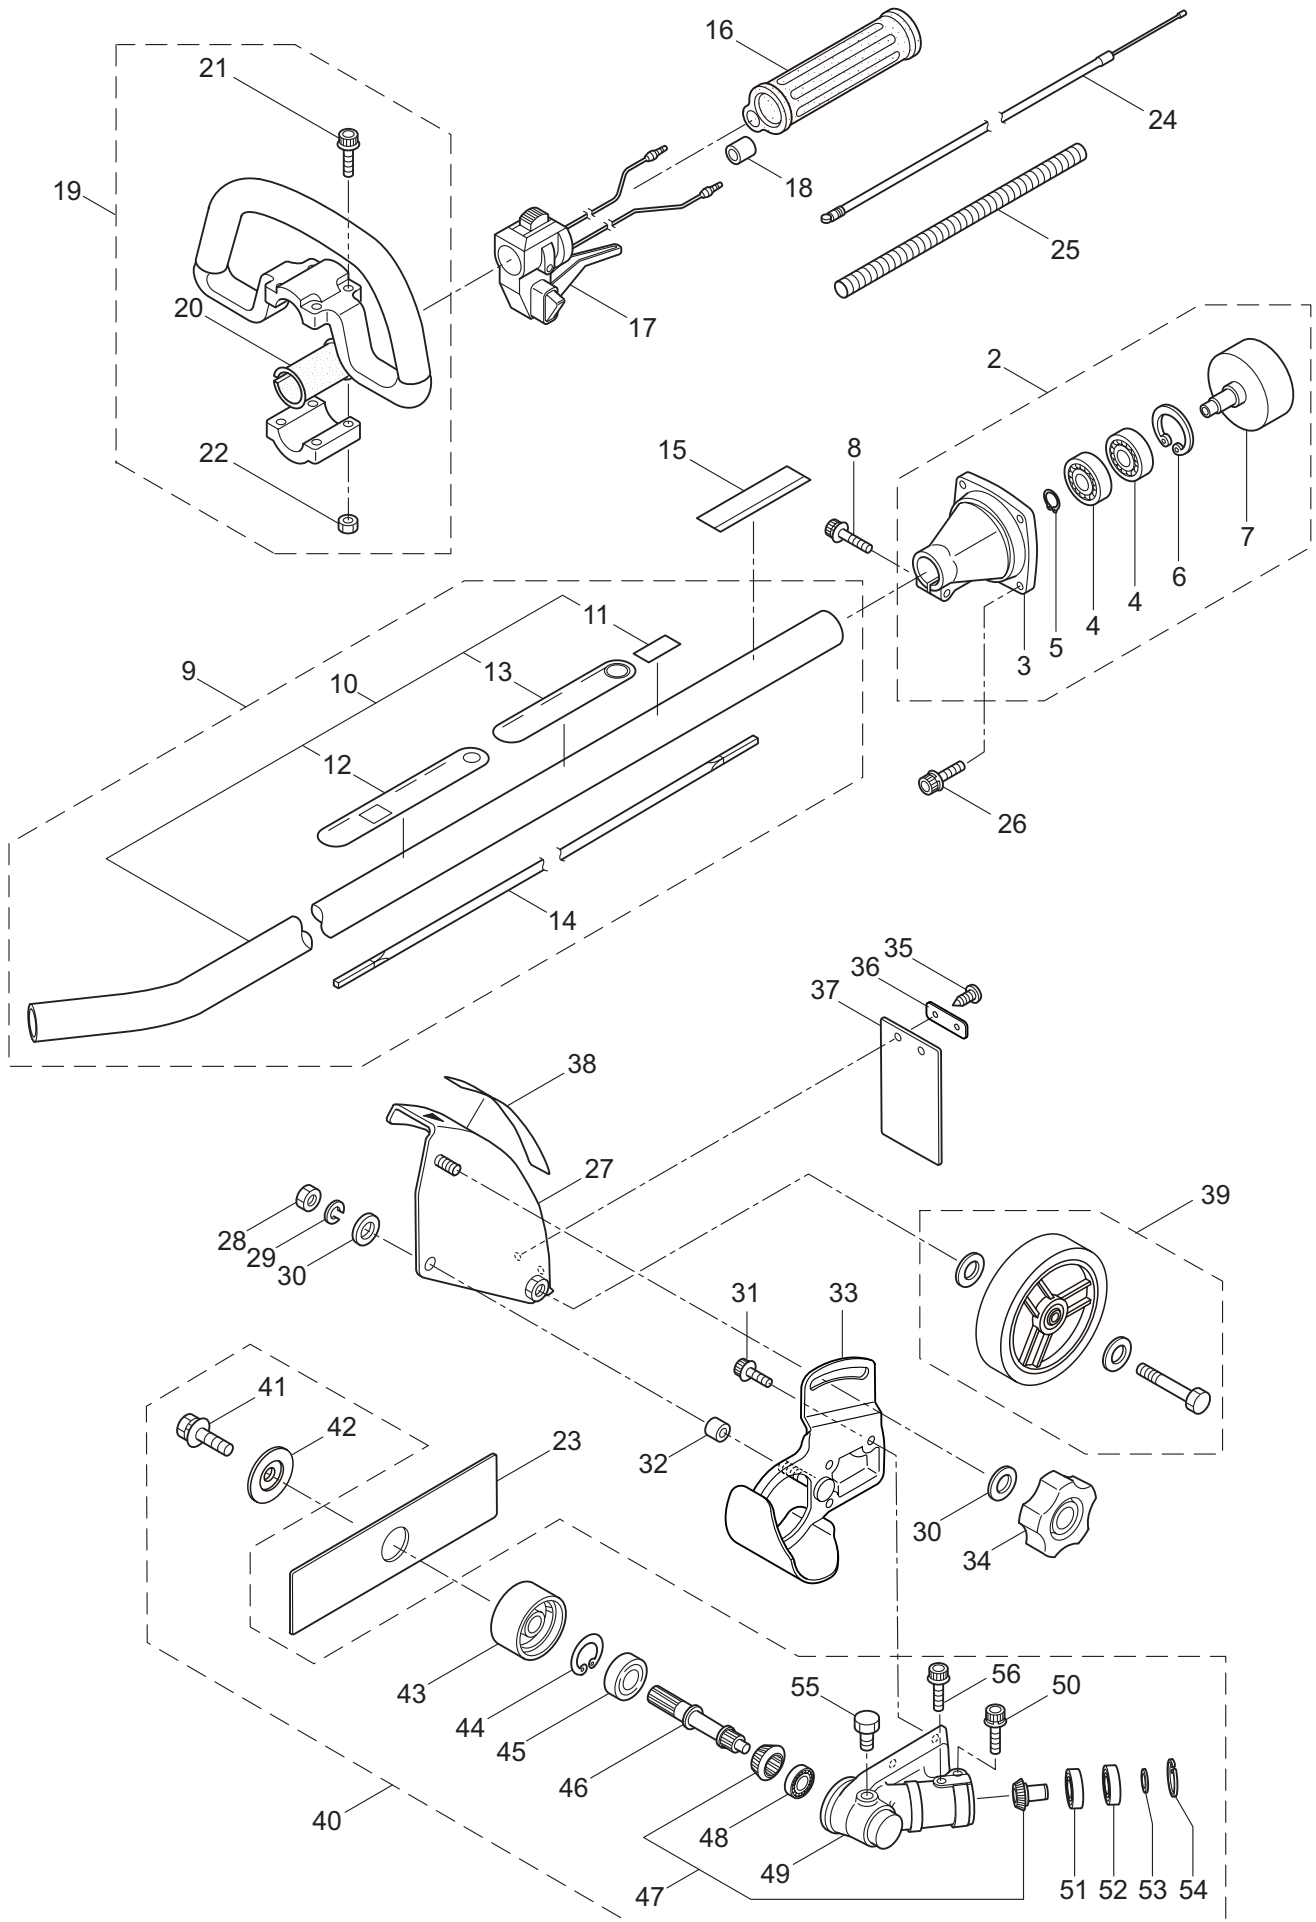

PARTS LIST

E23

CONTENTS

1. MAIN BODY	1 ~ 4
2. ENGINE	5 ~ 8
3. CARBURETOR, FUEL TANK	9 ~ 12
4. ACCESSORIES	13 ~ 14

2020. 03.

MARUYAMA

P/N 523312-1

1. E23
MAIN BODY

Ref. No.	Part No.	Part Name	Q'ty	Remarks
1-1	363875	E23	1	
1-2	220155	Clutch Case Ass'y	1	Incl.3-7
1-3	220156	Clutch Case	1	
1-4	214161	Bearing	2	#6000ZZ
1-5	014210	Snap Ring	1	#10
1-6	054676	Snap Ring	1	#26
1-7	218588	Clutch Drum	1	
1-8	261246	Cap Screw	1	M5x25
1-9	224556	Driveshaft Kit	1	Incl.10-14
1-10	224557	Driveshaft Tube Ass'y	1	Incl.11-13
1-11	223926	Label	1	Lubricate
1-12	221501	Label	1	Warning
1-13	221502	Label	1	Caution
1-14	224555	Driveshaft	1	
1-15	232934	Label	1	E23
1-16	215532	Shaft Grip	1	
1-17	221465	Throttle Trigger	1	
1-18	214083	Outer Guide	1	
1-19	215601	Loop Handle Ass'y	1	Incl.20-22
1-20	213171	Packing	1	
1-21	215608	Cap Screw	4	M5x30x16
1-22	081027	Nut	4	M5
1-23	216062	Cutting Blade	1	50x195xt3.2
1-24	213444	Throttle Cable	1	340L
1-25	215403	Plastic Tube	1	
1-26	261250	Cap Screw	4	M5x20
1-27	220158	Shield	1	
1-28	126521	Nut	1	M8
1-29	126232	Spring Washer	1	M8
1-30	127216	Washer	2	M8
1-31	282802	Cap Screw	3	M5x18
1-32	220165	Collar	1	8.2x10x8L
1-33	238680	Plate Comp	1	
1-34	219088	Clamping Knob Ass'y	1	
1-35	128195	Screw	2	M4x8
1-36	238686	Plate	1	t1.6
1-37	220162	Flap	1	
1-38	221528	Label	1	Caution
1-39	229590	Wheel Ass'y	1	
1-40	220168	Gearcase Ass'y	1	Incl.41-56
1-41	215610	Bolt	1	M8x22,Counterclockwise
1-42	232852	Clamping Washer	1	
1-43	220148	Boss Adapter	1	
1-44	055185	Snap Ring	1	H28
1-45	212999	Bearing	1	#6001 2RK

1. E23
MAIN BODY

Ref. No.	Part No.	Part Name	Q'ty	Remarks
1-46	216056	Blade Shaft	1	
1-47	227101	Gear Set	1	
1-48	210554	Bearing	1	#608
1-49	219077	Gearcase	1	
1-50	261246	Cap Screw	1	M5x25
1-51	210560	Bearing	1	#609
1-52	140268	Bearing	1	#609Z
1-53	228477	Snap Ring	1	#9
1-54	140270	Snap Ring	1	#24
1-55	234109	Bolt	1	M8x8
1-56	215993	Cap Screw	1	M5x10