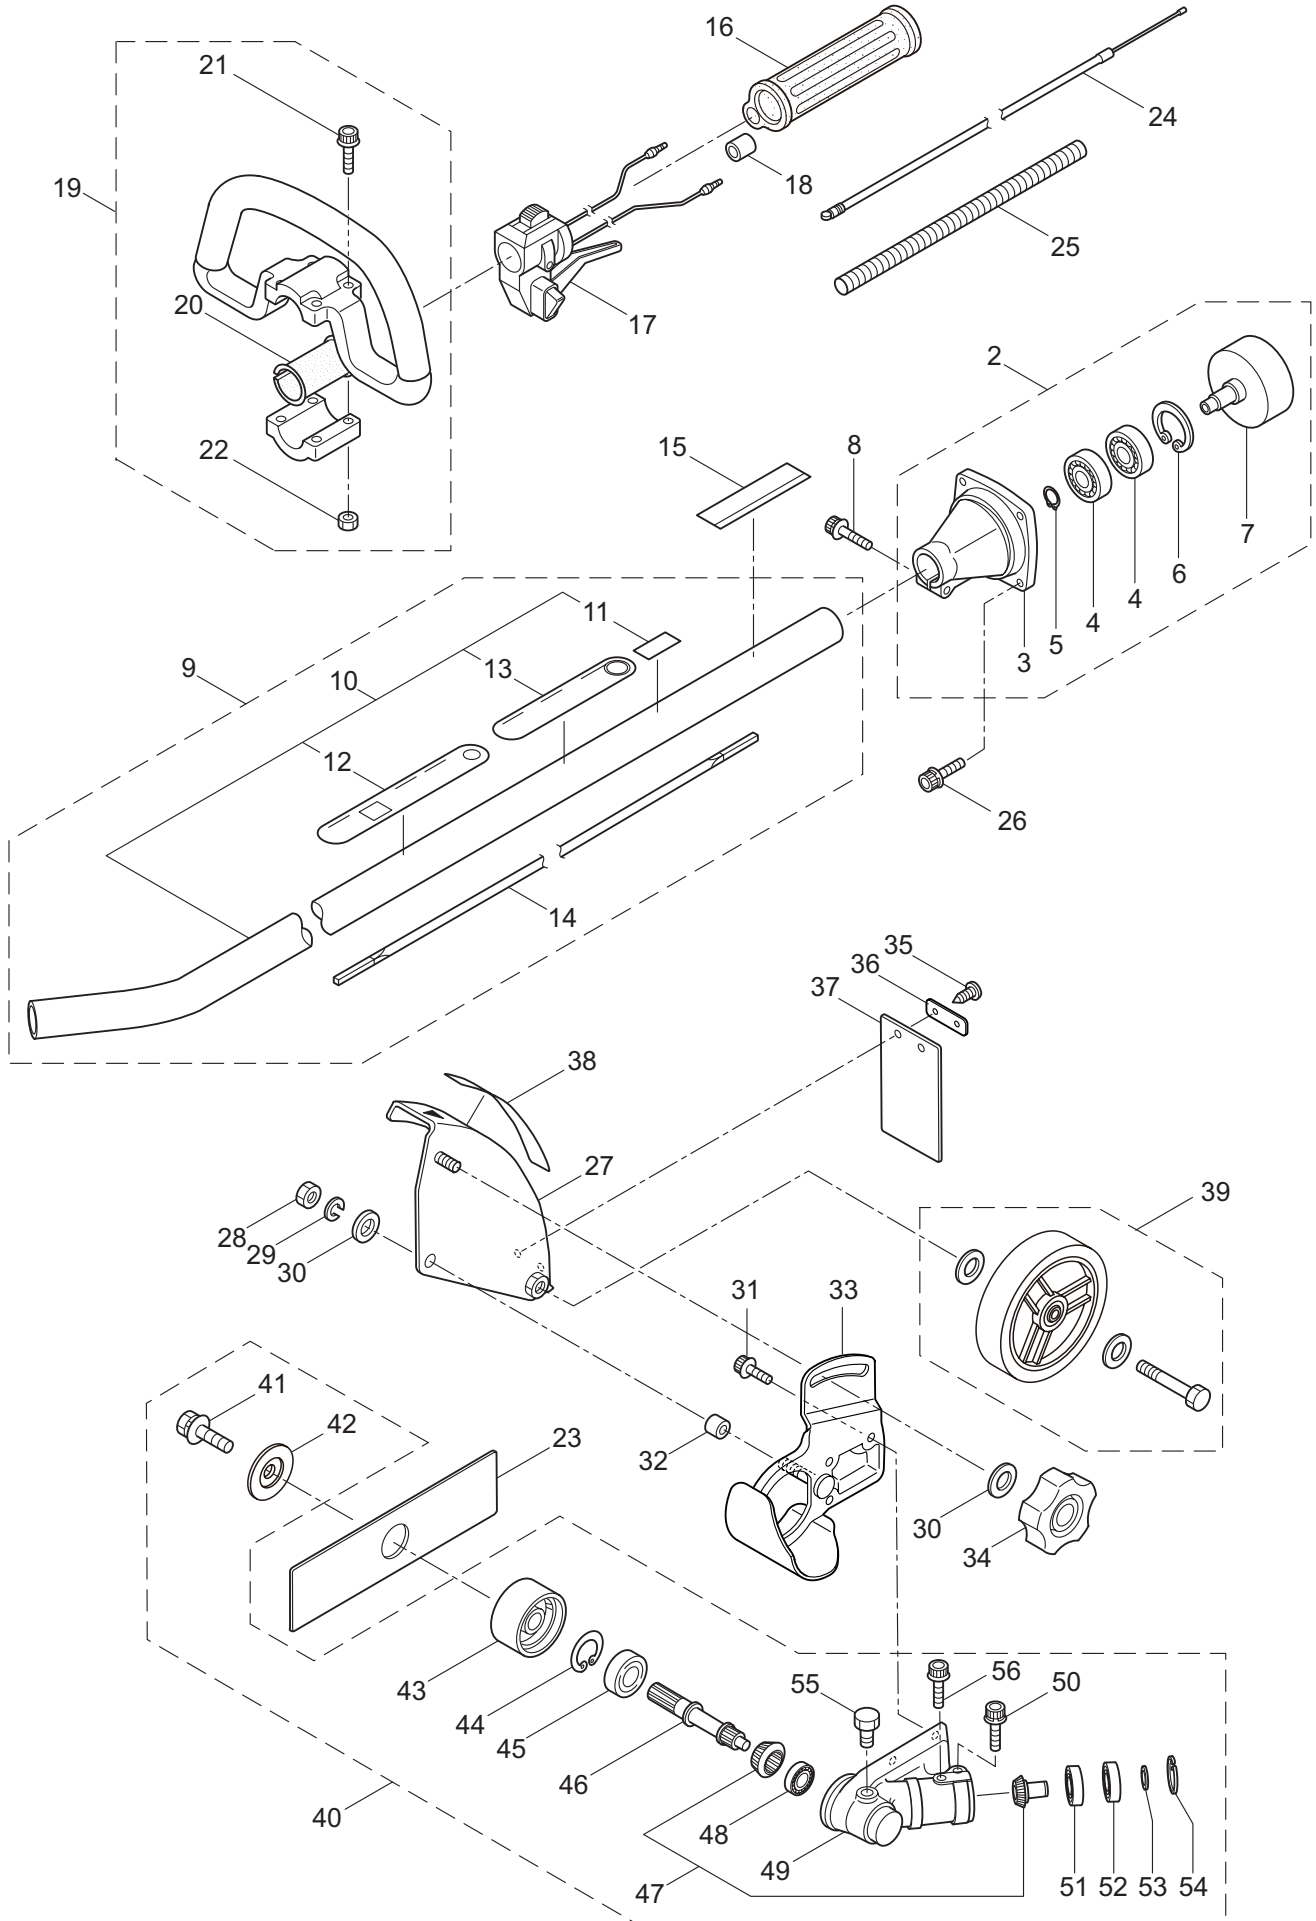

PARTS LIST

E23

CONTENTS

1. MAIN BODY	1 ~ 4
2. ENGINE	5 ~ 8
3. CARBURETOR, FUEL TANK	9 ~ 12
4. ACCESSORIES	13 ~ 14

2020. 03.

MARUYAMA

P/N 523312-1

1. E23
MAIN BODY

Ref. No.	Part No.	Part Name	Q'ty	Remarks
1-1	363875	E23	1	
1-2	220155	Clutch Case Ass'y	1	Incl.3-7
1-3	220156	Clutch Case	1	
1-4	214161	Bearing	2	#6000ZZ
1-5	014210	Snap Ring	1	#10
1-6	054676	Snap Ring	1	#26
1-7	218588	Clutch Drum	1	
1-8	261246	Cap Screw	1	M5x25
1-9	224556	Driveshaft Kit	1	Incl.10-14
1-10	224557	Driveshaft Tube Ass'y	1	Incl.11-13
1-11	223926	Label	1	Lubricate
1-12	221501	Label	1	Warning
1-13	221502	Label	1	Caution
1-14	224555	Driveshaft	1	
1-15	232934	Label	1	E23
1-16	215532	Shaft Grip	1	
1-17	221465	Throttle Trigger	1	
1-18	214083	Outer Guide	1	
1-19	215601	Loop Handle Ass'y	1	Incl.20-22
1-20	213171	Packing	1	
1-21	215608	Cap Screw	4	M5x30x16
1-22	081027	Nut	4	M5
1-23	216062	Cutting Blade	1	50x195xt3.2
1-24	213444	Throttle Cable	1	340L
1-25	215403	Plastic Tube	1	
1-26	261250	Cap Screw	4	M5x20
1-27	220158	Shield	1	
1-28	126521	Nut	1	M8
1-29	126232	Spring Washer	1	M8
1-30	127216	Washer	2	M8
1-31	282802	Cap Screw	3	M5x18
1-32	220165	Collar	1	8.2x10x8L
1-33	238680	Plate Comp	1	
1-34	219088	Clamping Knob Ass'y	1	
1-35	128195	Screw	2	M4x8
1-36	238686	Plate	1	t1.6
1-37	220162	Flap	1	
1-38	221528	Label	1	Caution
1-39	229590	Wheel Ass'y	1	
1-40	220168	Gearcase Ass'y	1	Incl.41-56
1-41	215610	Bolt	1	M8x22,Counterclockwise
1-42	232852	Clamping Washer	1	
1-43	220148	Boss Adapter	1	
1-44	055185	Snap Ring	1	H28
1-45	212999	Bearing	1	#6001 2RK

1. E23
MAIN BODY

Ref. No.	Part No.	Part Name	Q'ty	Remarks
1-46	216056	Blade Shaft	1	
1-47	227101	Gear Set	1	
1-48	210554	Bearing	1	#608
1-49	219077	Gearcase	1	
1-50	261246	Cap Screw	1	M5x25
1-51	210560	Bearing	1	#609
1-52	140268	Bearing	1	#609Z
1-53	228477	Snap Ring	1	#9
1-54	140270	Snap Ring	1	#24
1-55	234109	Bolt	1	M8x8
1-56	215993	Cap Screw	1	M5x10