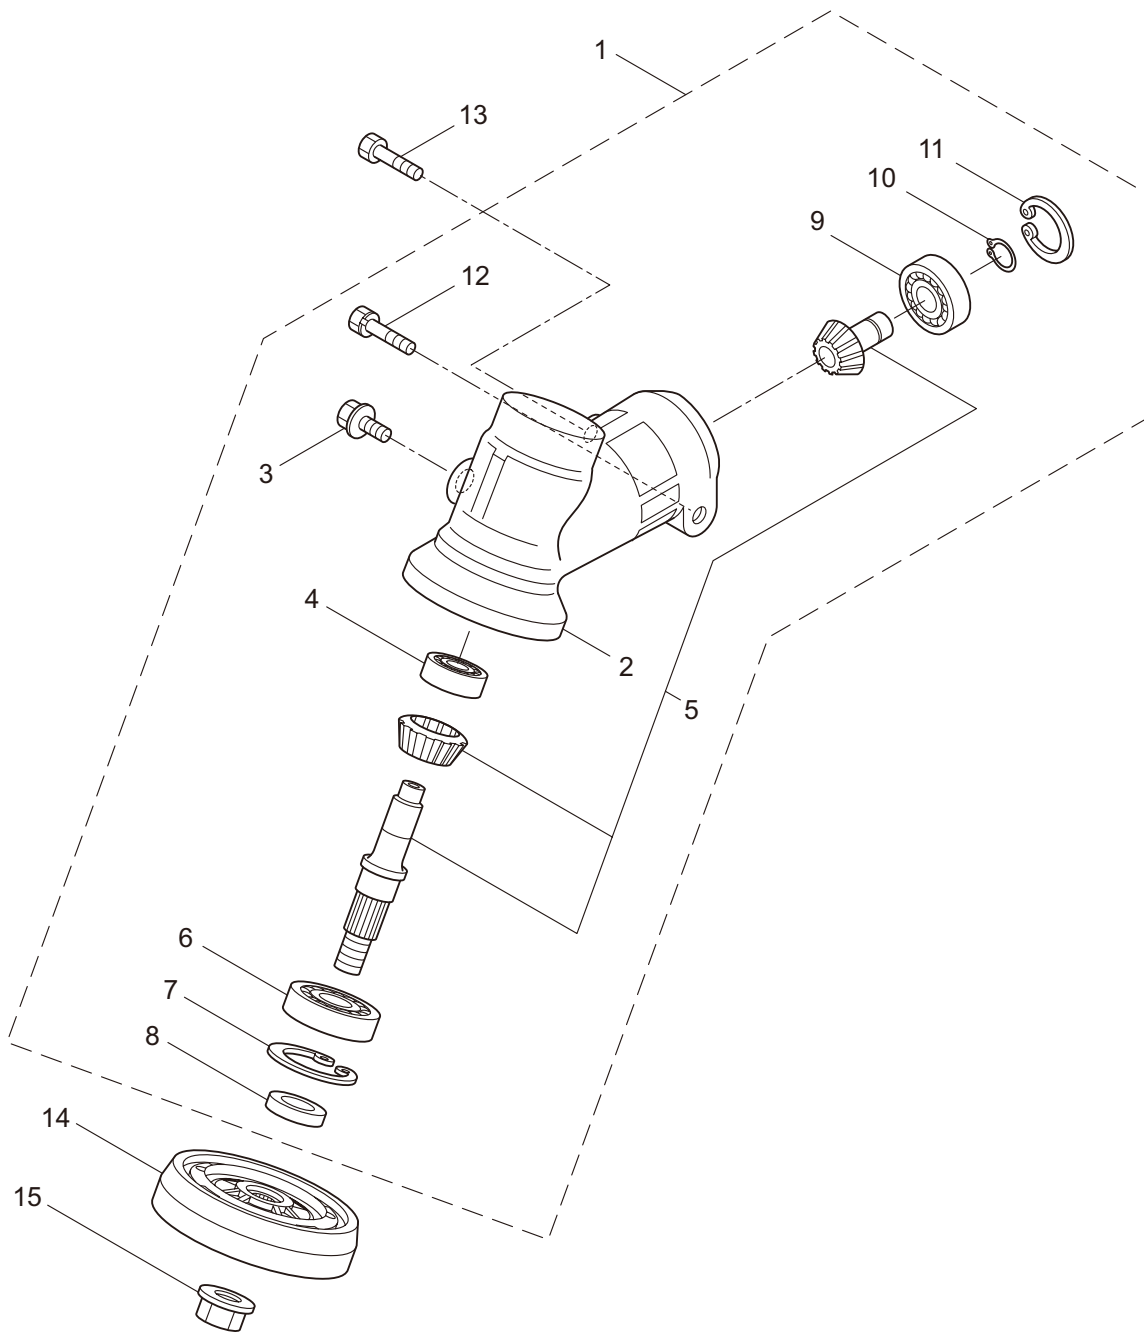

## CONTENTS

1. MAIN BODY .....	1 ~ 2
2. GEARCASE.....	3 ~ 4
3. ENGINE .....	5 ~ 8
4. CARBURETOR, FUEL TANK .....	9 ~ 12
5. ACCESSORIES .....	13 ~ 14

2019. 12.

P/N 524907

1. BT230L  
MAIN BODY

Ref. No.	Part No.	Part Name	Q'ty	Remarks
1-1	364846	BT230L(HI)	1	
1-2	817002	Bolt	4	M5x20
1-3	226692	Clutch Case Ass'y	1	Incl.4-6
1-4	226664	Clutch Case	1	
1-5	016405	Bearing	1	#6200ZZ
1-6	013825	Snap Ring	1	#30
1-7	096042	Bolt	1	M5x30
1-8	089737	Bolt	1	M5x12
1-9	269991	Cushion	1	
1-10	242649	Driveshaft Tube Ass'y	1	Incl.21,22
1-11	224644	Driveshaft Ass'y	1	
1-12	222671	Clutch Drum	1	
1-13	211736	Shaft Grip	1	
1-14	211737	Band	2	
1-15	242050	Throttle Trigger Ass'y	1	Incl.16
1-16	237241	Label	1	
1-17	235752	Throttle Cable	1	
1-18	213548	Plastic Tube	1	#10x200L
1-19	225962	Bracket	1	
1-20	242048	Label	1	BT230L
1-21	221501	Label	1	Warning
1-22	221502	Label	1	Caution
1-23	225734	Loop Handle Ass'y	1	Incl.24,25
1-24	222142	Screw	4	M5x28
1-25	081027	Nut	4	M5
1-26	232227	Cover Ass'y	1	Incl.27-31
1-27	225961	Safety Cover	1	
1-28	231493	String Cutter	1	
1-29	092548	Bolt	2	M5x15
1-30	081027	Nut	2	M5
1-31	212972	String Cutter Cover	1	
1-32	225963	Threaded Bracket	1	
1-33	096042	Bolt	2	M5x30

2. BT230L  
GEARCASE

Ref. No.	Part No.	Part Name	Q'ty	Remarks
2-1	226401	Gearcase Ass'y	1	Incl.2-12
2-2	226284	Gearcase	1	
2-3	225897	Bolt	1	M6x8
2-4	226285	Bearing	1	#626
2-5	227108	Gear Set	1	
2-6	112184	Bearing	1	#6000DDU
2-7	054676	Snap Ring	1	#26
2-8	225898	Collar	1	10x16xt2.6
2-9	226286	Bearing	1	#609ZZ
2-10	228477	Snap Ring	1	#9
2-11	140270	Snap Ring	1	#24
2-12	092550	Bolt	1	M5x25-7T
2-13	089737	Bolt	1	M5x12
2-14	225891	Boss Adapter	1	
2-15	225893	Nut	1	M8