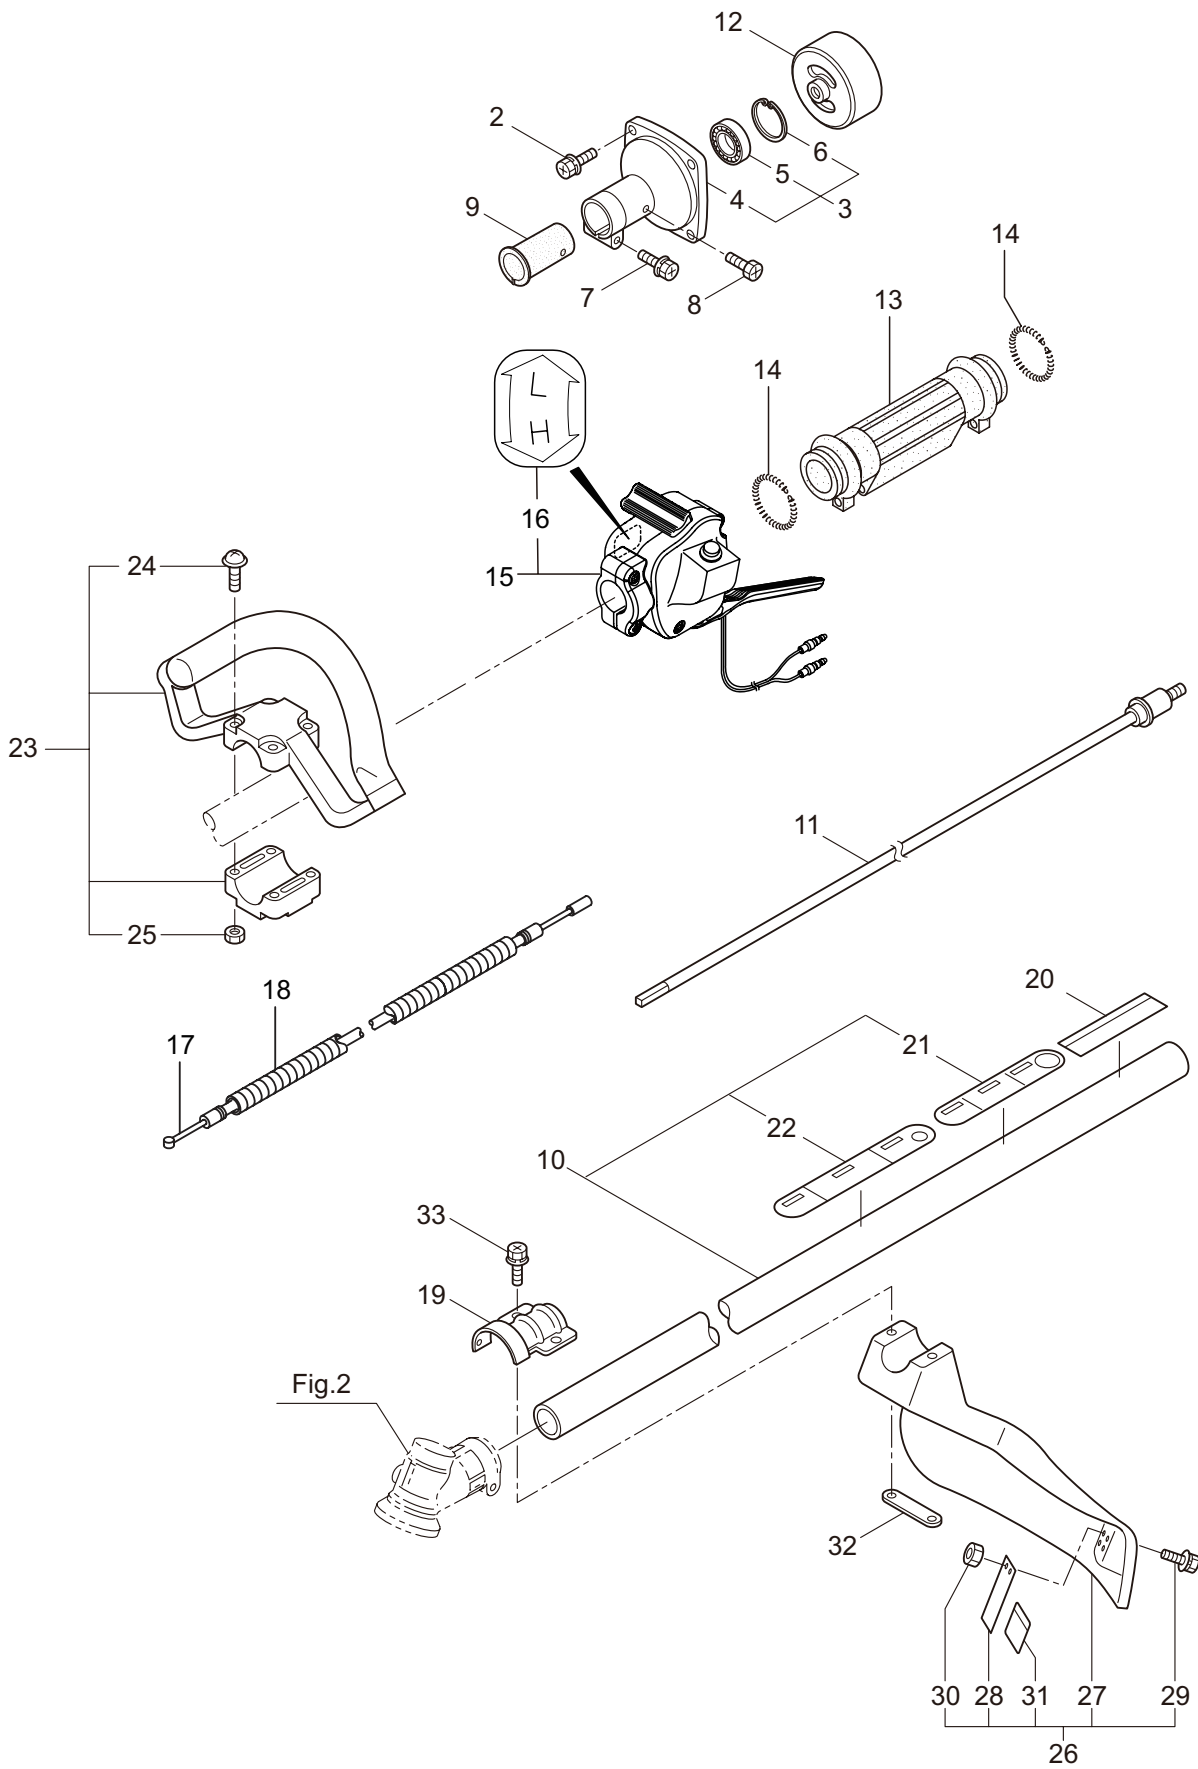

## CONTENTS

1. MAIN BODY .....	1 ~ 2
2. GEARCASE.....	3 ~ 4
3. ENGINE .....	5 ~ 8
4. CARBURETOR, FUEL TANK .....	9 ~ 12
5. ACCESSORIES .....	13 ~ 14

2019. 12.

P/N 524907

1. BT230L  
MAIN BODY

Ref. No.	Part No.	Part Name	Q'ty	Remarks
1-1	364846	BT230L(HI)	1	
1-2	817002	Bolt	4	M5x20
1-3	226692	Clutch Case Ass'y	1	Incl.4-6
1-4	226664	Clutch Case	1	
1-5	016405	Bearing	1	#6200ZZ
1-6	013825	Snap Ring	1	#30
1-7	096042	Bolt	1	M5x30
1-8	089737	Bolt	1	M5x12
1-9	269991	Cushion	1	
1-10	242649	Driveshaft Tube Ass'y	1	Incl.21,22
1-11	224644	Driveshaft Ass'y	1	
1-12	222671	Clutch Drum	1	
1-13	211736	Shaft Grip	1	
1-14	211737	Band	2	
1-15	242050	Throttle Trigger Ass'y	1	Incl.16
1-16	237241	Label	1	
1-17	235752	Throttle Cable	1	
1-18	213548	Plastic Tube	1	#10x200L
1-19	225962	Bracket	1	
1-20	242048	Label	1	BT230L
1-21	221501	Label	1	Warning
1-22	221502	Label	1	Caution
1-23	225734	Loop Handle Ass'y	1	Incl.24,25
1-24	222142	Screw	4	M5x28
1-25	081027	Nut	4	M5
1-26	232227	Cover Ass'y	1	Incl.27-31
1-27	225961	Safety Cover	1	
1-28	231493	String Cutter	1	
1-29	092548	Bolt	2	M5x15
1-30	081027	Nut	2	M5
1-31	212972	String Cutter Cover	1	
1-32	225963	Threaded Bracket	1	
1-33	096042	Bolt	2	M5x30

2. BT230L  
GEARCASE

Ref. No.	Part No.	Part Name	Q'ty	Remarks
2-1	226401	Gearcase Ass'y	1	Incl.2-12
2-2	226284	Gearcase	1	
2-3	225897	Bolt	1	M6x8
2-4	226285	Bearing	1	#626
2-5	227108	Gear Set	1	
2-6	112184	Bearing	1	#6000DDU
2-7	054676	Snap Ring	1	#26
2-8	225898	Collar	1	10x16xt2.6
2-9	226286	Bearing	1	#609ZZ
2-10	228477	Snap Ring	1	#9
2-11	140270	Snap Ring	1	#24
2-12	092550	Bolt	1	M5x25-7T
2-13	089737	Bolt	1	M5x12
2-14	225891	Boss Adapter	1	
2-15	225893	Nut	1	M8