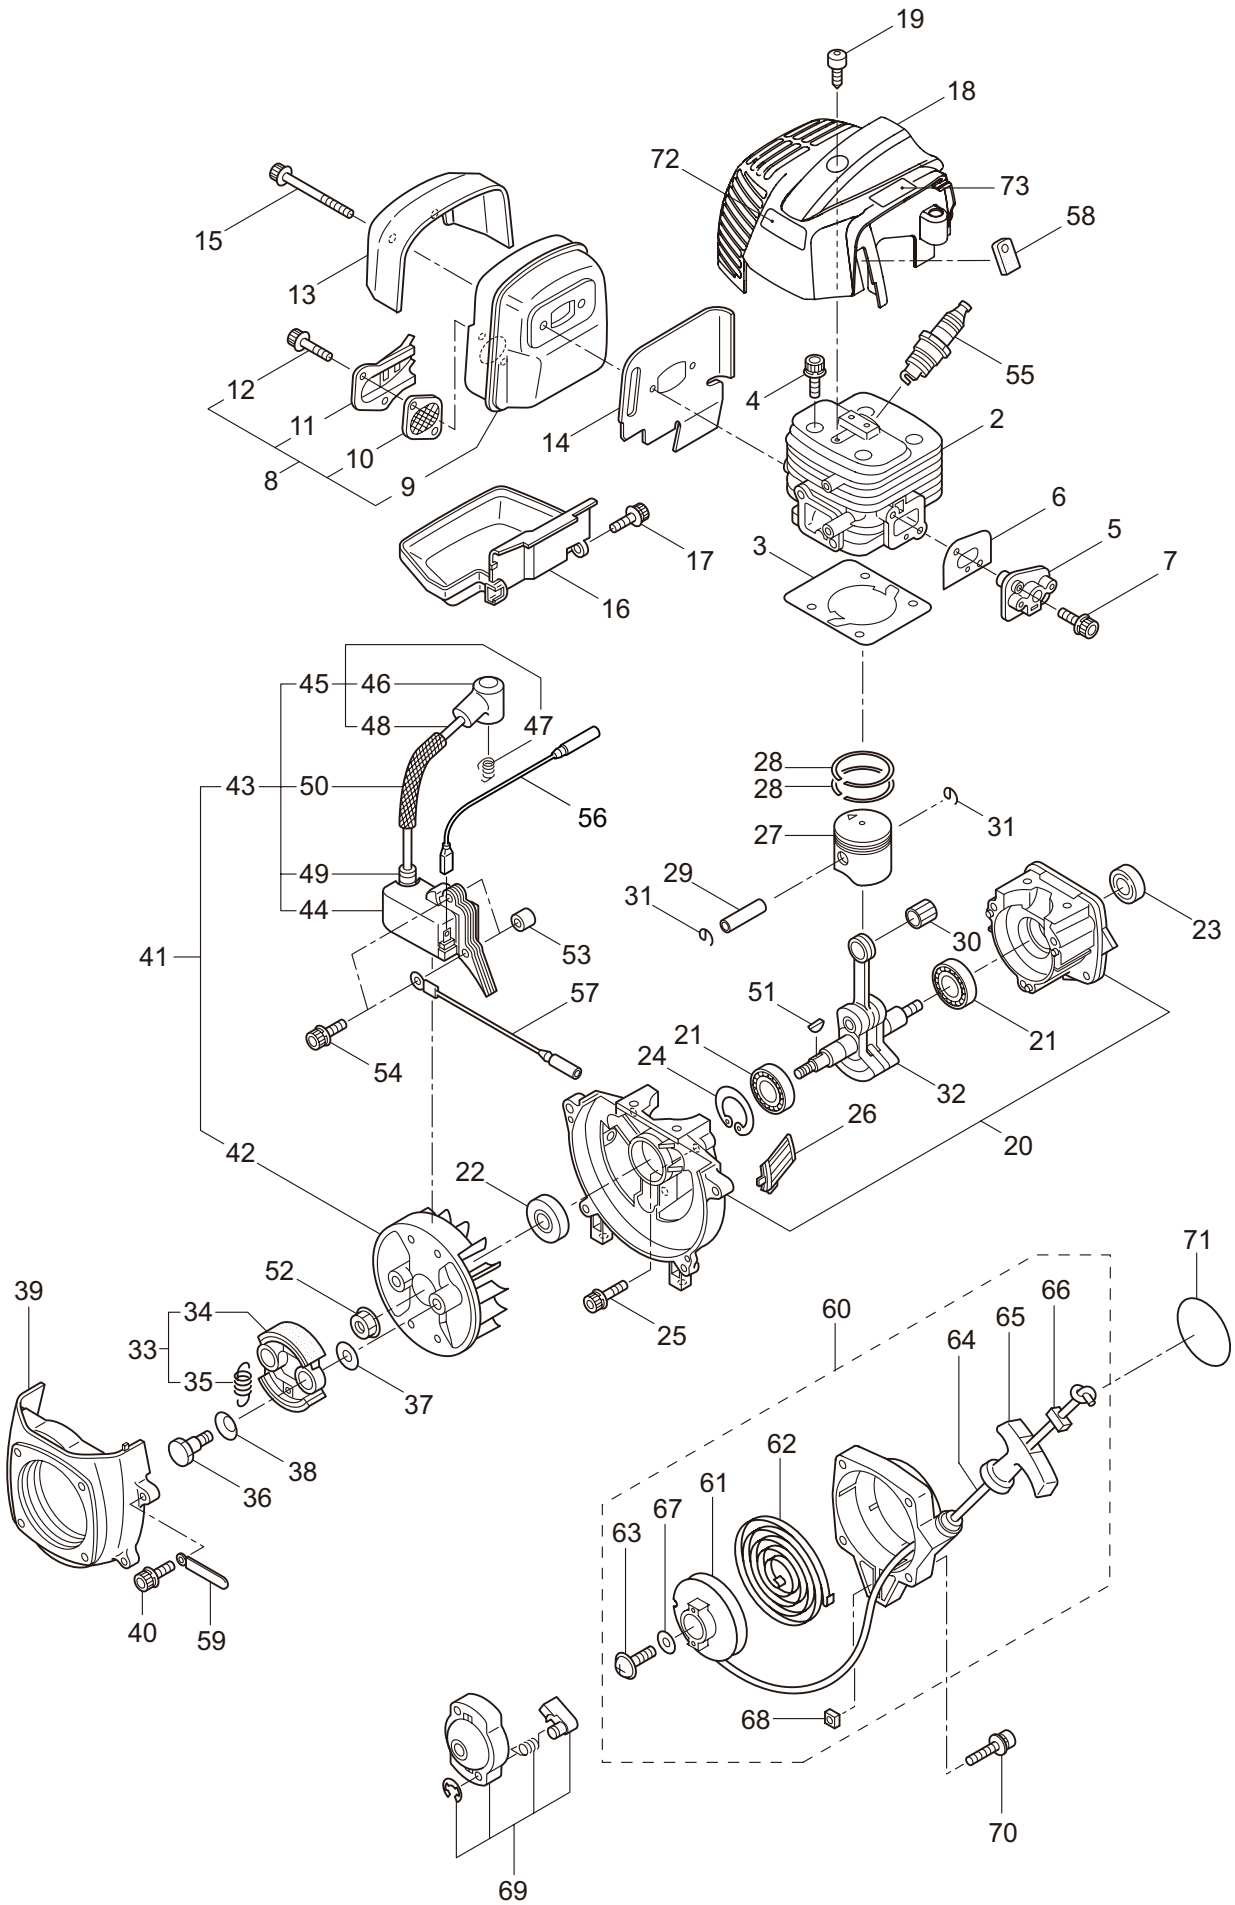

3. BT230L ENGINE

Ref. No.	Part No.	Part Name	Q'ty	Remarks
3-1	875352	Engine	1	CE230/122
3-2	288499	Cylinder	1	
3-3	286074	Gasket	1	
3-4	261250	Cap Screw	4	M5x20
3-5	269144	Insulator	1	New gasket required
3-6	267049	Gasket	1	
3-7	265924	Cap Screw	2	M5x25
3-8	282208	Muffler Ass'y	1	Incl.9-12
3-9	282209	Muffler Comp	1	
3-10	267056	Spark Arrester	1	
3-11	268171	Muffler Tail	1	
3-12	265107	Cap Screw	2	M4x10
3-13	268461	Holder	1	
3-14	281440	Gasket	1	
3-15	266402	Cap Screw	2	M5x55
3-16	281446	Under Cover	1	
3-17	267191	Cap Screw	1	M5x16
3-18	287601	Top Cover	1	
3-19	286349	Knob	1	
3-20	289246	Crankcase	1	
3-21	280488	Bearing	2	PPL 6001
3-22	261492	Oil Seal	1	ISCD12287
3-23	261386	Oil Seal	1	ISCD12227
3-24	055185	Snap Ring	1	H28
3-25	261612	Cap Screw	3	M5x30
3-26	281442	Screen	1	
3-27	283379	Piston	1	
3-28	282177	Piston Ring	2	
3-29	261036	Piston Pin	1	
3-30	263957	Bearing, Needle	1	KTV81112EG01 B2
3-31	261576	Clip,Piston	2	
3-32	246382	Crankshaft/Conn.Rod Ass'y	1	
3-33	269168	Clutch Ass'y	1	Incl.34,35
3-34	269169	Clutch Shoe	2	(2)required
3-35	269173	Spring, Clutch	1	
3-36	269647	Clutch Bolt	2	
3-37	269175	Washer	2	6.1x15x1.6
3-38	261777	Wave Washer	2	
3-39	287606	Fan Cover	1	
3-40	261250	Cap Screw	4	M5x20
3-41	286269	Magneto Ass'y	1	Incl.42-50
3-42	286271	Rotor/Fan	1	
3-43	281705	Ignition Coil Ass'y	1	Incl.44-50
3-44	281706	Coil	1	
3-45	281707	Spark Plug Wire Ass'y	1	Incl.46-48