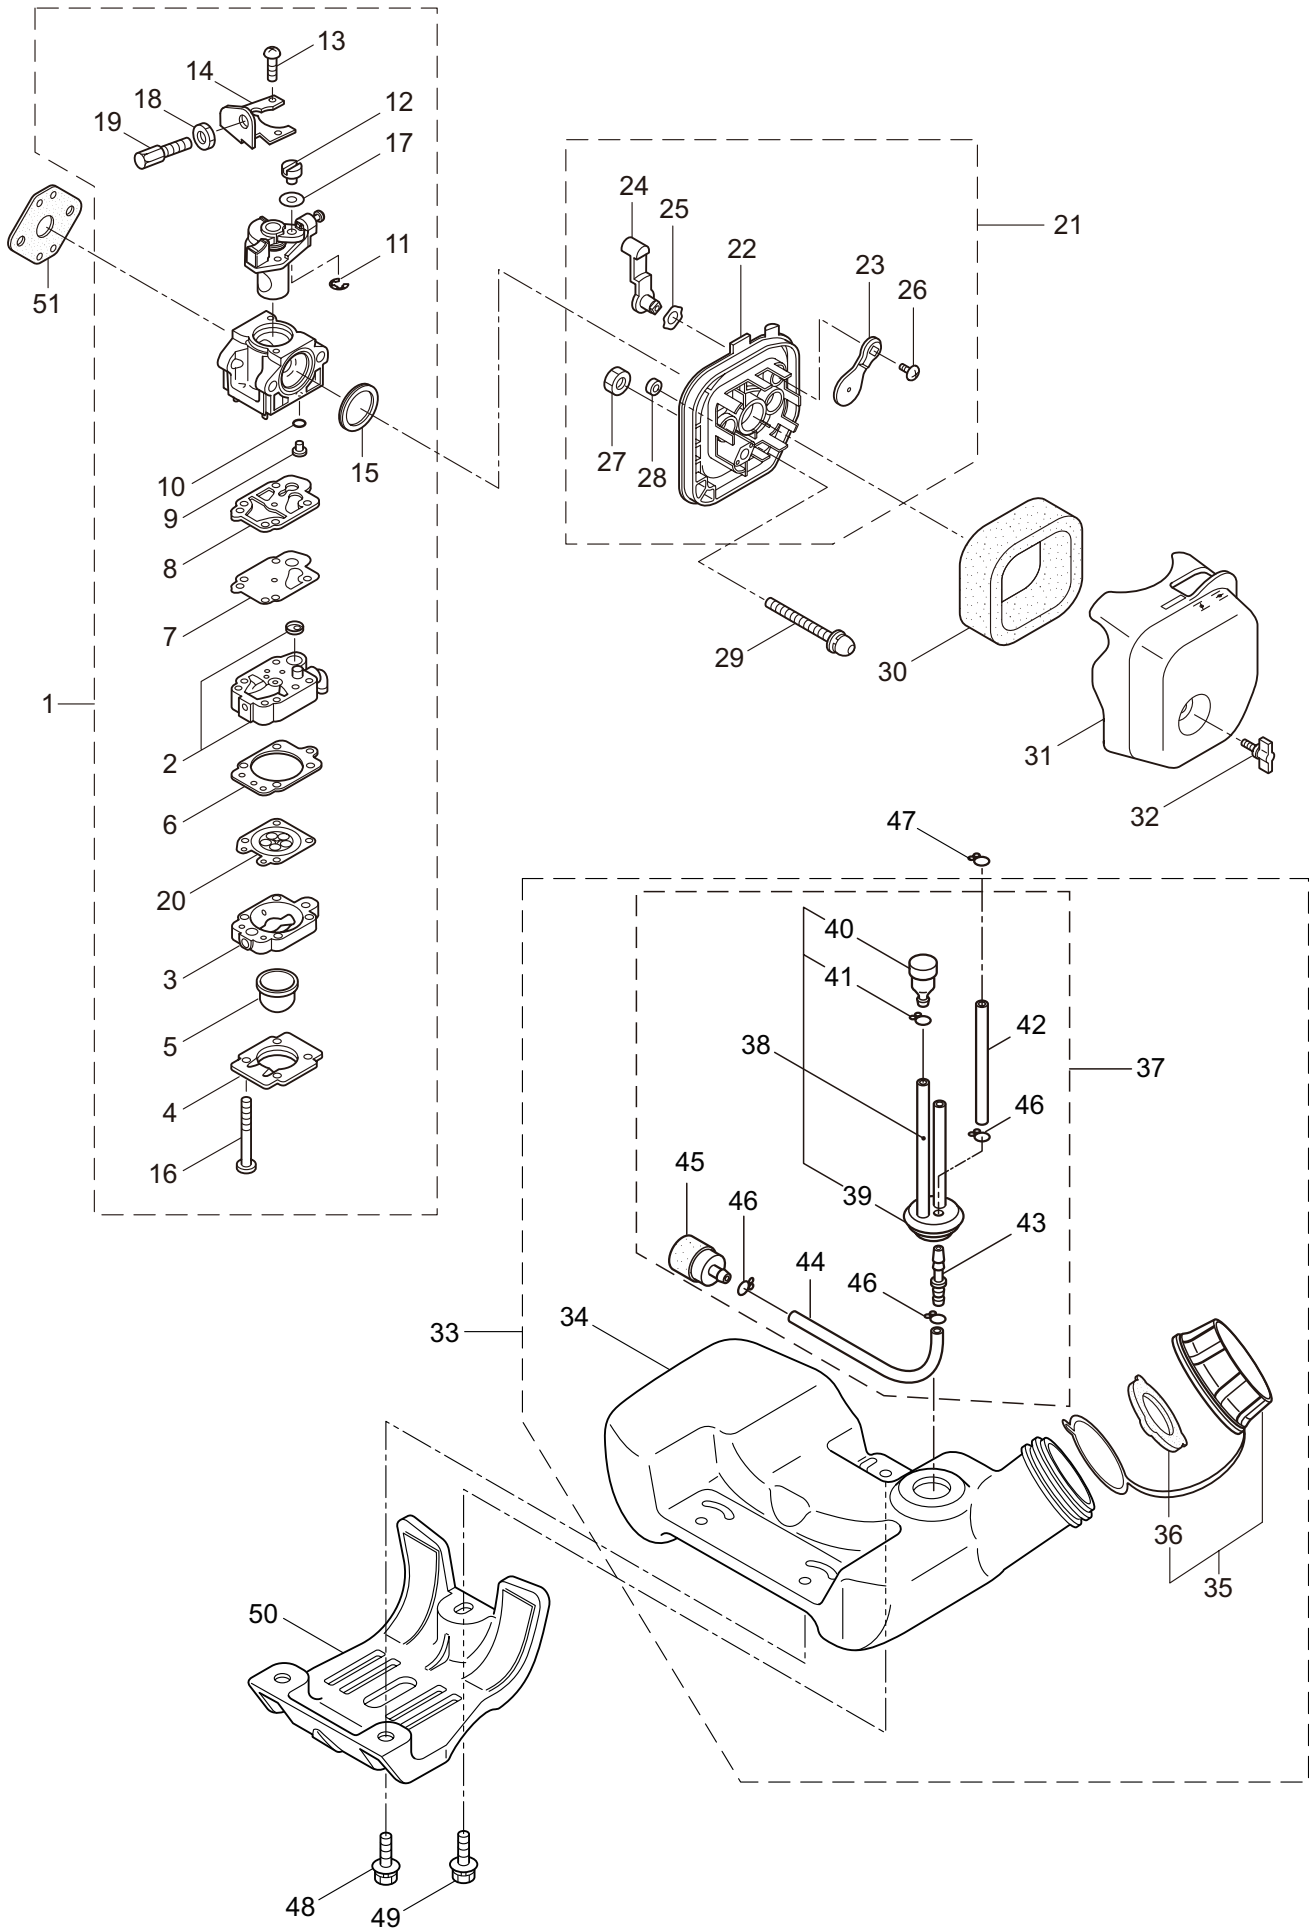

4. BT230L
CARBURETOR, FUEL TANK

Ref. No.	Part No.	Part Name	Q'ty	Remarks
4-46	261117	Clip	3	
4-47	261117	Clip	1	
4-48	281714	Cap Screw	2	M5x20
4-49	281715	Cap Screw	1	M5x20
4-50	281447	Stand	1	
4-51	261864	Gasket	1