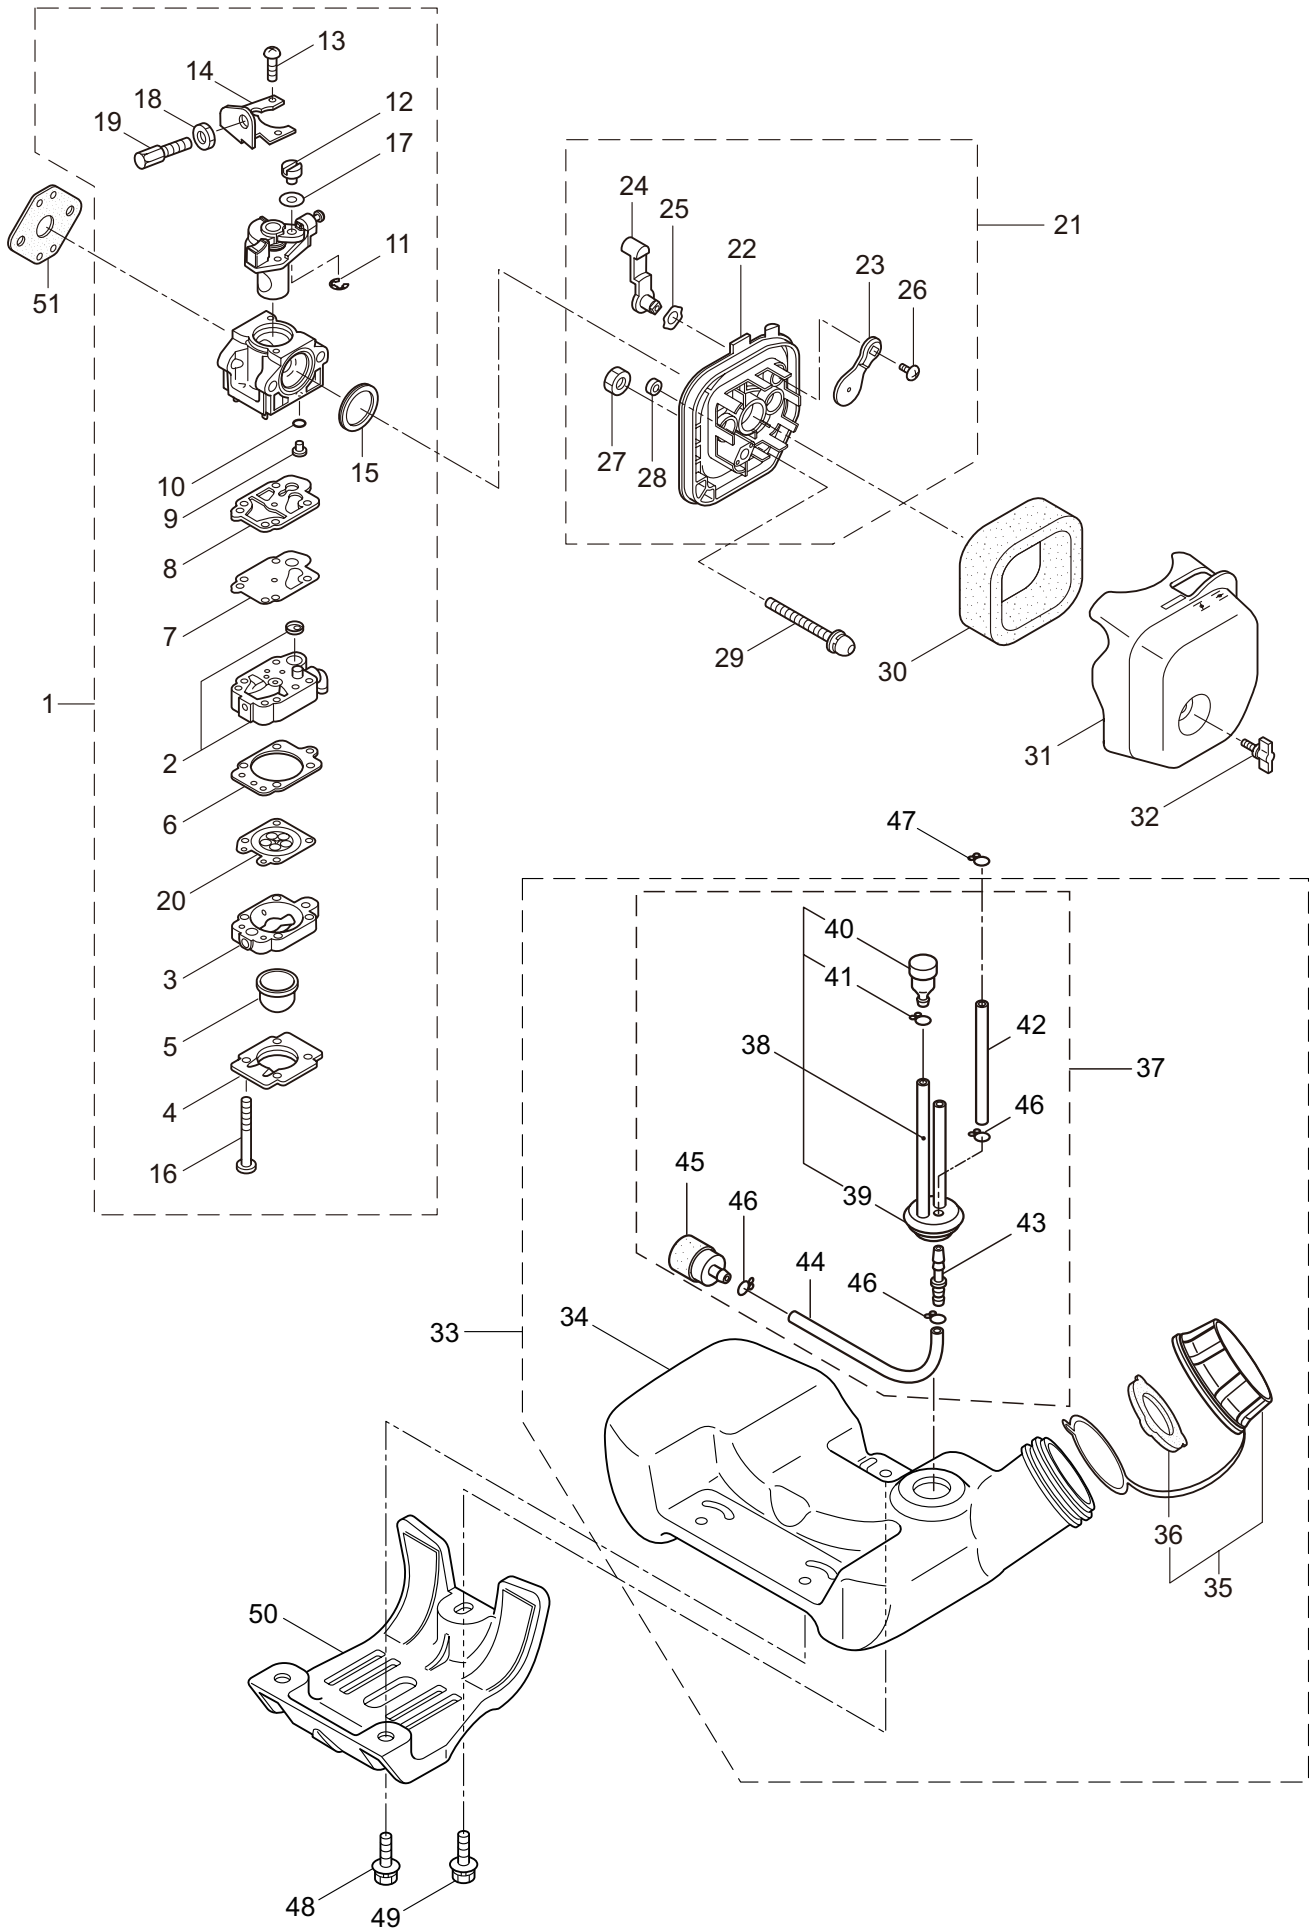

4. BT230L
CARBURETOR, FUEL TANK

Ref. No.	Part No.	Part Name	Q'ty	Remarks
4-1	286703	Carburetor Ass'y	1	Incl.2-20 New gasket required
4-2	264155	Pump Body	1	
4-3	262991	Purge Body	1	
4-4	262992	Cover Plate	1	
4-5	261874	Primer Bulb	1	
4-6	262993	Gasket	1	
4-7	262994	Diaphragm,Fuel Pump	1	
4-8	282576	Gasket	1	
4-9	281487	Main Jet	1	#37
4-10	261871	O-Ring	1	
4-11	261876	E-Ring	1	
4-12	261658	Swivel	1	
4-13	261875	Screw	2	
4-14	264677	Bracket	1	
4-15	261657	Packing	1	
4-16	262996	Screw	4	
4-17	264678	Washer	1	
4-18	261878	Nut	1	
4-19	263994	Adapter	1	
4-20	283905	Diaphragm, Meterring	1	
4-21	284821	Case Ass'y	1	Incl.22-28
4-22	269026	Case Body	1	
4-23	284802	Valve	1	
4-24	284803	Lever	1	
4-25	284816	Washer	1	6.4x11x0.15
4-26	269032	Screw	1	
4-27	126993	Nut	1	M5
4-28	269051	Sleeve	2	
4-29	261814	Cap Screw	2	M5x50
4-30	269030	Element	1	
4-31	283772	Cleaner Cover	1	
4-32	281438	Knob	1	
4-33	246590	Fuel Tank Ass'y	1	Incl.34-46
4-34	285048	Fuel Tank	1	
4-35	289046	Tank Cap Ass'y	1	Incl.36
4-36	287058	Gasket	1	
4-37	289031	Fuel Pipe Pick-up Ass'y	1	Incl.38-46
4-38	289032	Fuel Pipe Ass'y	1	Incl.39-41
4-39	268065	Grommet	1	
4-40	261590	Breather	1	
4-41	261117	Clip	1	
4-42	289028	Pipe A	1	3x5x53L
4-43	288921	Joint	1	
4-44	289033	Pipe	1	3x5x100L
4-45	277887	Filter Ass'y	1