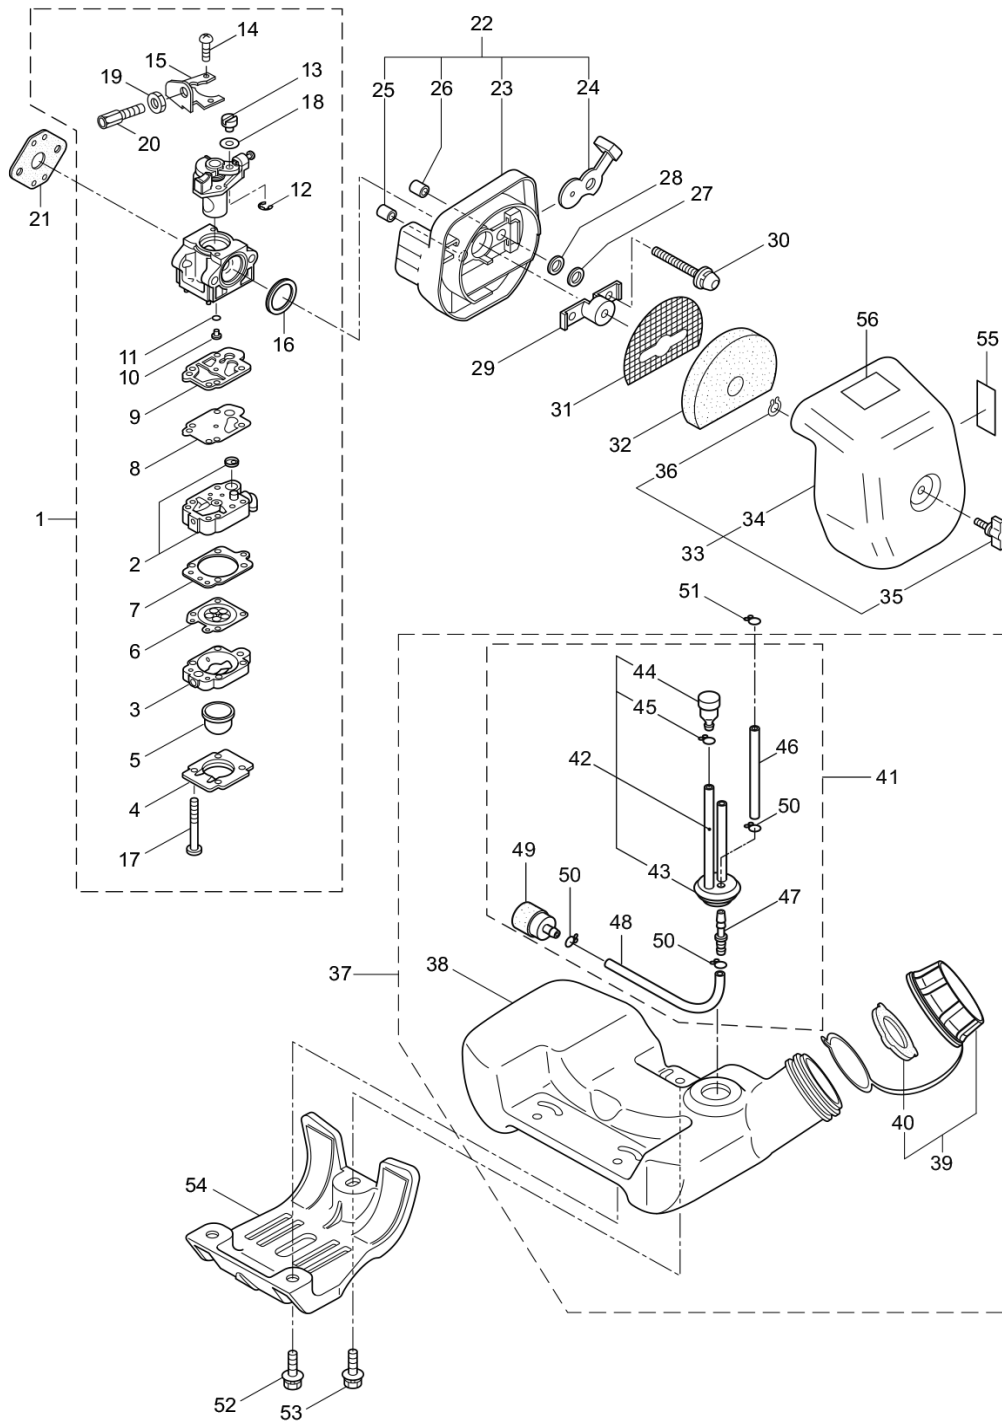

4. BM240 CARBURETOR, FUEL TANK

Status	Position	Parts Number	Parts Name	Unit Quantity	Set Unit Quantity	Specification	Remarks	Maker code
	1	286703	CARBURETOR ASSY	1		WYJ-493	Incl.2-20 New gasket required	
	2	264155	CARBURETOR BODY	1		WB5-2582		
	3	262991	PURGE BODY	1		WB5-2557		
	4	262992	COVER	1		WB21-3147		
	5	261874	PRIMER	1		WB188-12		
	6	283905	DIAPHRAGM METERRING	1		WB95-614		
	7	262993	GASKET	1		WB92-359		
	8	262994	DIAPHRAGM	1		WB95-99		
	9	282576	GASKET	1		WB92-415		
	10	281487	JET	1		WB112-3070-370L	#37	
	11	261871	O-RING	1		WB16-104		
	12	261876	RING	1		WB16-71		
	13	261658	SWIVEL	1		WB52-34		
	14	261875	SCREW	2		WB96-323		
	15	264677	BRACKET	1		WB167-143		
	16	261657	PACKING	1		WB16-171		
	17	262996	SCREW	4	5	WB96-425		
	18	264678	WASHER	1	5	WB136-221		
	19	261878	NUT	1	5	M6 3ｼ		
	20	263994	SCREW	1		WB96-462 ｼﾝｸﾞ		
	21	261864	GASKET	1	5			
	22	268055	AIR FILTER HOUSING ASSY	1			Incl.23-26	
	23	268056	AIR FILTER CASE	1		ﾌﾞﾛｰｰｸﾀｲﾌﾞ		
	24	268057	MACHINED DISC	1				
	25	268157	SLEEVE	1		5.5X7.1X6	5.5x7.1x6L	
	26	268412	SLEEVE	1		5.2X7.1X6.4	5.2x7.1x6.4L	
	27	263345	PACKING	1	5	7.2X11XT1.3	7.2x11xt1.3	
	28	263942	WASHER	1	5	7.2X12XT0.15	7.2x12xt0.15	
	29	263815	STAY	1				
	30	264016	CAP SCREW	2	5	M5X60	M5x60	
	31	265026	SCREEN	1				
	32	265027	FORM ELEMENT	1				
	33	268058	AIR FILTER COVER ASSY	1			Incl.34-36	
	34	268059	AIR FILTER COVER	1				
	35	281438	KNOB	1				
	36	261734	SNAP RING	1	5	ﾈｯﾄﾞ 5	#5	
	37	246590		1			Incl.38-50	
	38	285048	FUEL TANK	1		CE230 ﾀﾝｸ		
	39	289046	TANK CAP ASSY	1			Incl.40	
	40	287058	GASKET	1				
	41	289031	FUEL PIPE PICK-UP ASSY	1			Incl.42-50	
	42	289032	FUEL PIPE ASSY	1			Incl.43-45	
	43	268065	GROMMET	1		3ﾌﾞ		
	44	261590	BREATHER SUB ASSY	1				
	45	261117	CLIP	1				
	46	289028	PIPE A	1		3X5X53L	3x5x53L	
	47	288921	JOINT	1				
	48	289033	PIPE	1		3X5X100L	3x5x100L	
	49	277887	FILTER ASSY	1		125-935		
	50	261117	CLIP	3				
	51	261117	CLIP	1				
	52	281714	CAP SCREW	2		M5X20WSW-12	M5x20	
	53	281715	SCREW	1		M5X20WSW-12+ｷ	M5x20	
	54	281447	STAND	1		ｸﾗ		
	55	261352	MARK--LABEL	1		ﾌﾞﾛｰｰｸ	Choke	
	56	285188	LABEL	1		CAｽﾊﾟｰｸﾞﾗﾌﾞｽﾀｲｸ