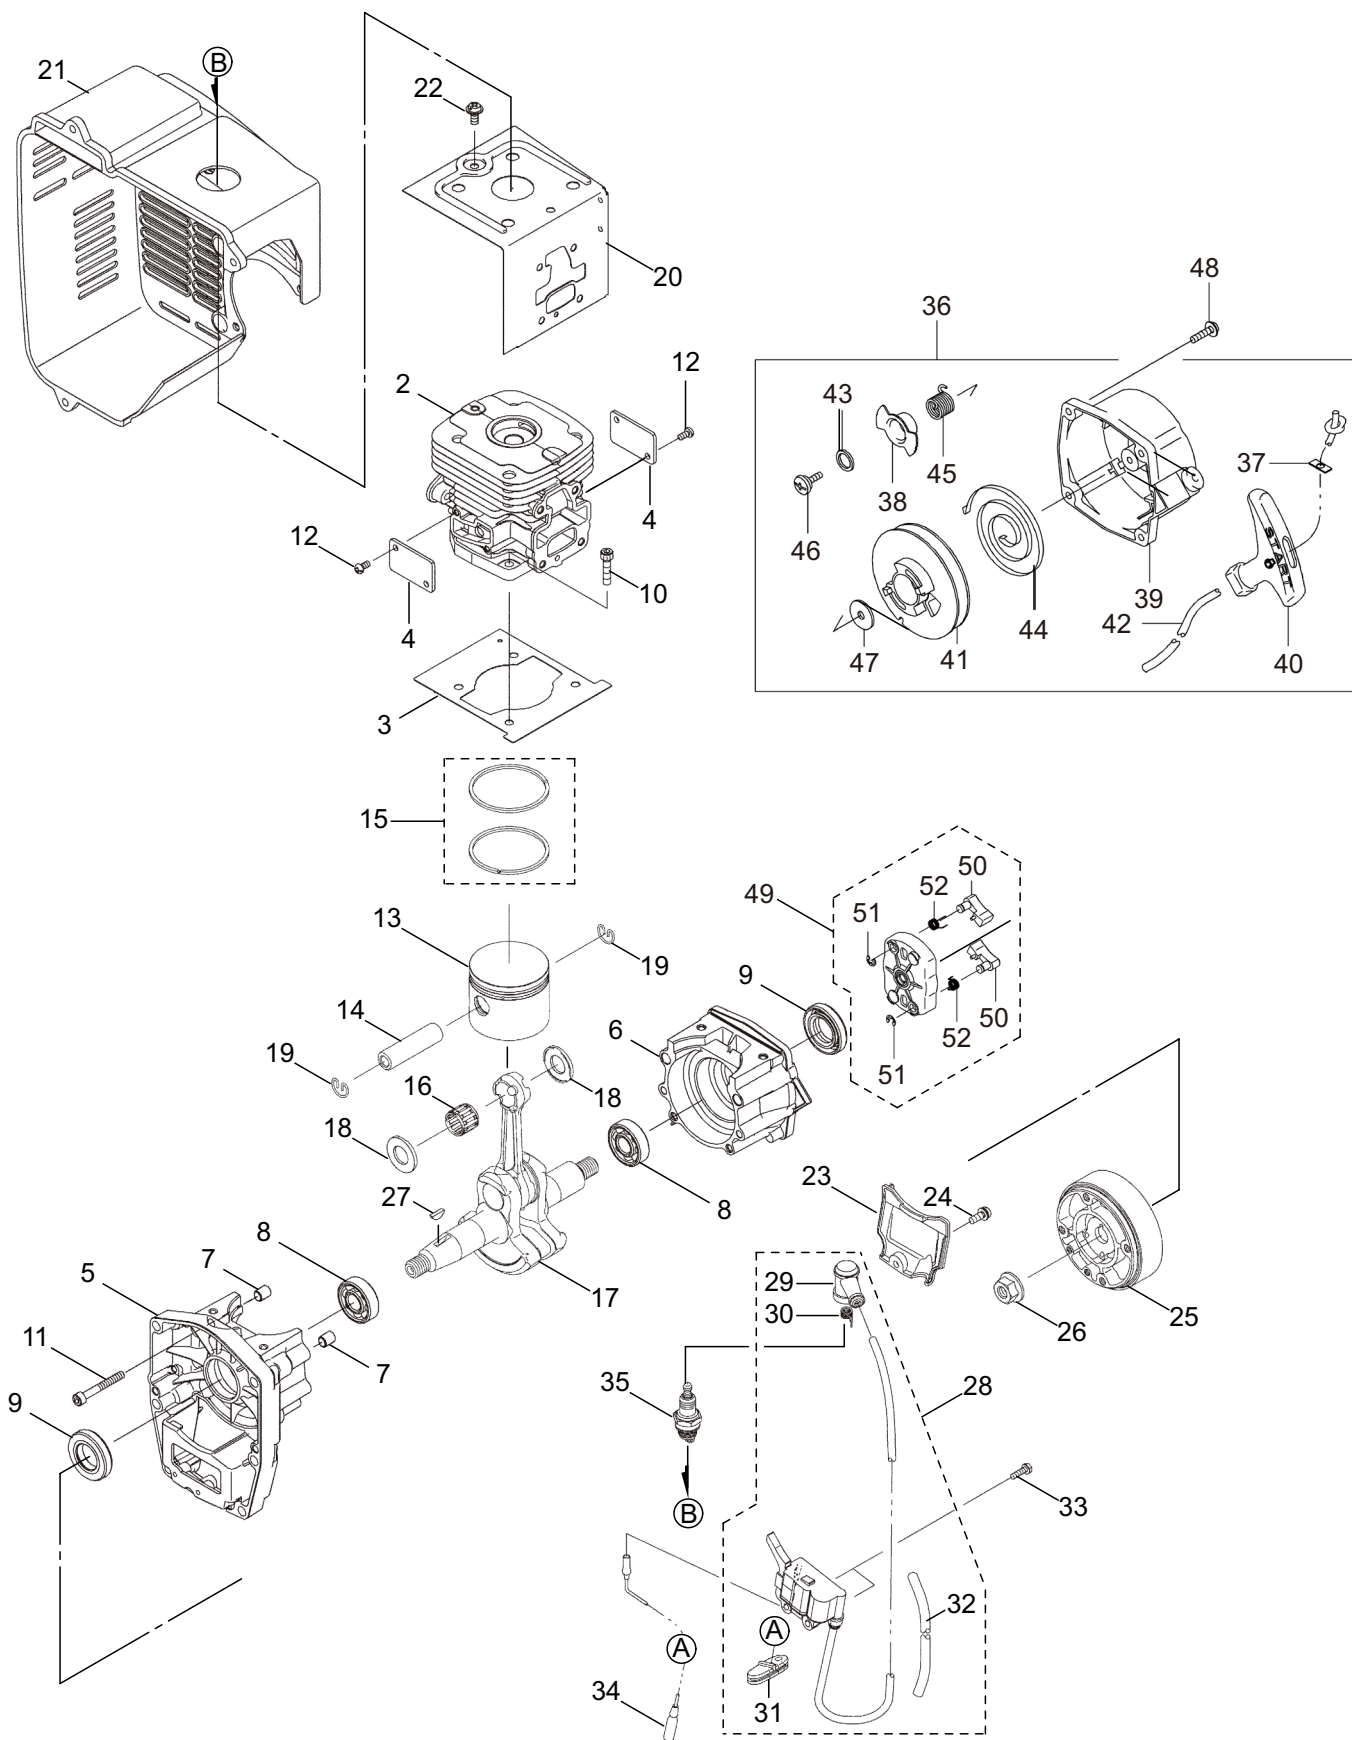

2. BL85-T ENGINE CYLINDER, CRANKCASE

Ref. No.	Part No.	Part Name	Q'ty	Remarks
2-46	416177	Screw	1	
2-47	426350	Washer	1	
2-48	419588	Screw	4	
2-49	419583	Starting Pulley	1	Incl.50-52
2-50	419581	Pawl	2	
2-51	944226	Snap Ring	2	
2-52	416281	Spring	2