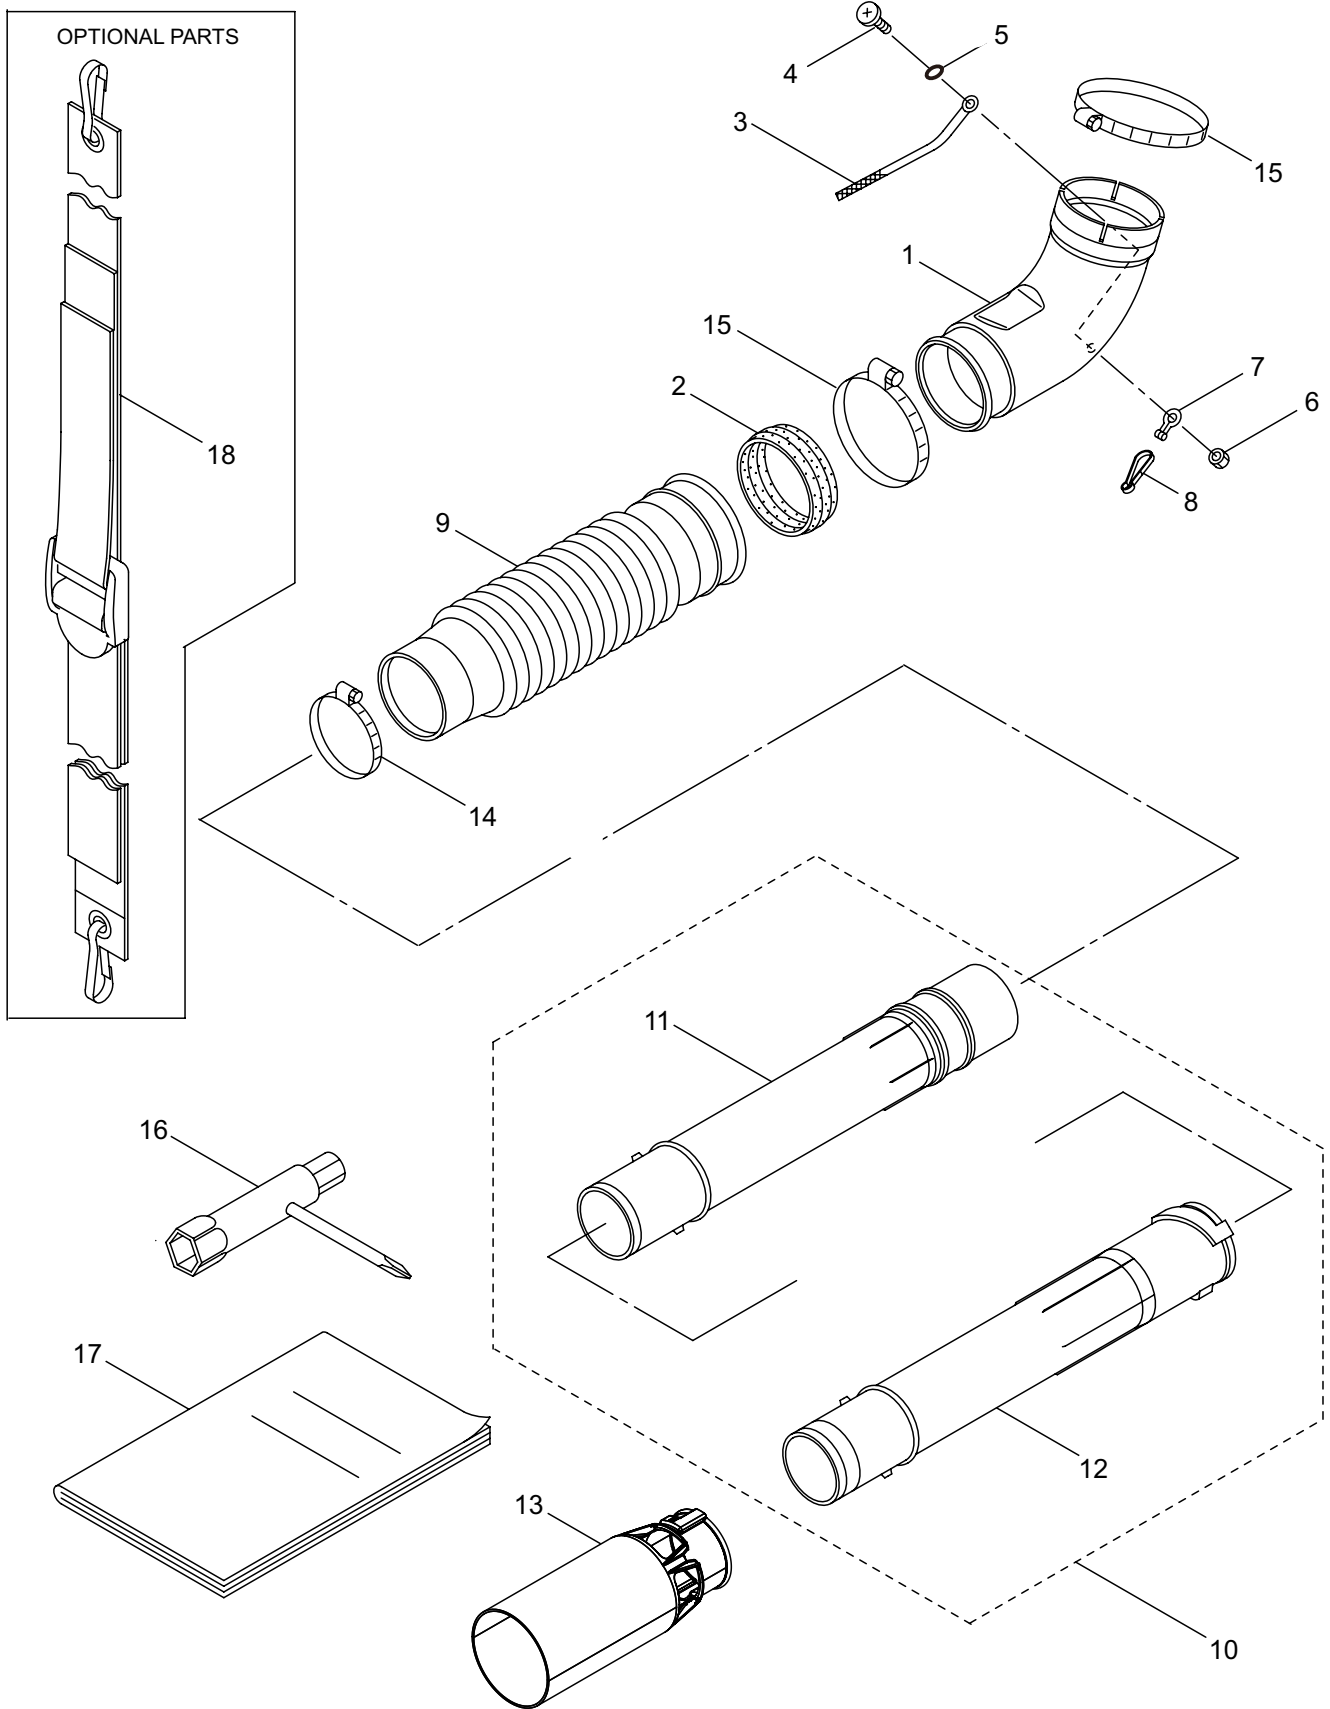

4. BL85-T ACCESSORIES, OPTIONAL PARTS

Ref. No.	Part No.	Part Name	Q'ty	Remarks
4-1	130020	Elbow Pipe	1	
4-2	100238	Rubber Joint	1	
4-3	274500	Ground Wire	1	1.0x1620L
4-4	119417	Screw	1	M6
4-5	014180	O-Ring	1	P5
4-6	081241	Nut	1	M6
4-7	101608	Clamp	1	
4-8	107097	Clip	1	
4-9	126251	Flexible Pipe	1	353L
4-10	127724	Pipe Ass'y	1	Incl.11,12
4-11	122395	Swivel Pipe	1	
4-12	122400	Straight Pipe	1	510L
4-13	131870	Tornado Tip, Blower Nozzle	1	
4-14	130207	Clamp Ass'y	1	#85
4-15	130208	Clamp Ass'y	2	#105
4-16	288652	Combi Box Spanner	1	13x19 L=190
4-17	274537	Instruction Manual	1	BL85-T
4-18	125439	Hip Belt Ass'y	1