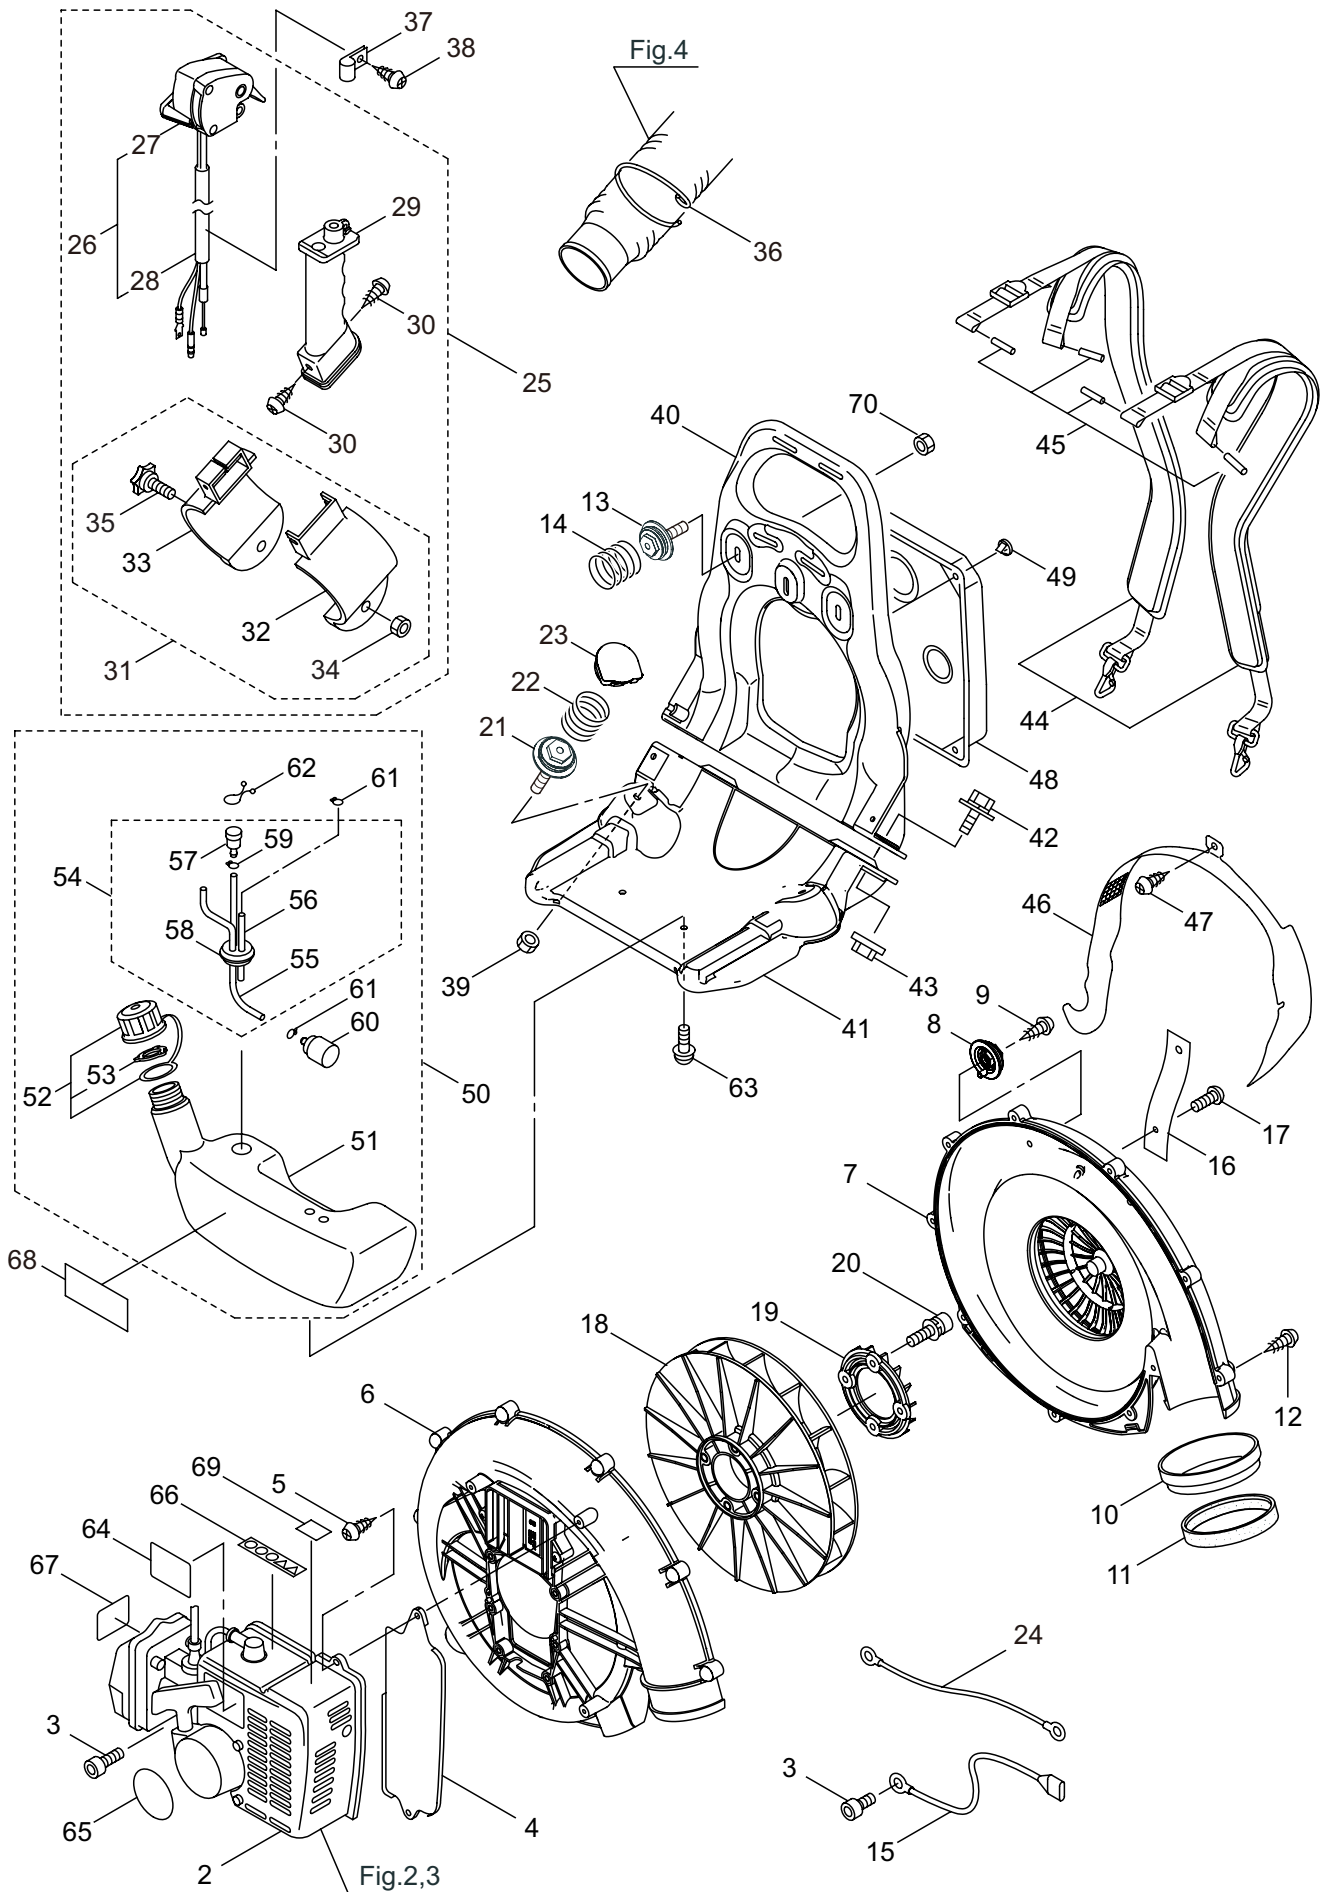

PARTS LIST

BL85-T

CONTENTS

1. FRAME & BLOWER	1 ~ 4
2. ENGINE (CYLINDER, CRANKCASE)	5 ~ 8
3. ENGINE (CARBURETOR, MUFFLER)	9 ~ 12
4. ACCESSORIES, OPTIONAL PARTS	13 ~ 14

2015. 03.

P/N 524026

1. BL85-T
FRAME & BLOWER

Ref. No.	Part No.	Part Name	Q'ty	Remarks
1-1	395852	BL85-T	1	
1-2	274534	Engine	1	TK065D-KG22
1-3	128142	Bolt	6	M6x30
1-4	125404	Gasket	1	
1-5	127295	Screw	3	M5x16(P-type)
1-6	125405	Fan Case (Engine Side)	1	
1-7	131508	Fan Case (Frame Side)	1	
1-8	131512	Plug (A)	2	
1-9	131523	Tapping Screw	2	M5x20
1-10	119160	Collar	1	
1-11	119161	Rubber Band	1	
1-12	130420	Tapping Screw	10	M5x25
1-13	132121	Plug (C) Comp	2	
1-14	131514	Spring	2	
1-15	108634	Ground Wire	1	AVS0.5Bx120
1-16	131516	Strap	1	
1-17	127238	Screw	1	M6x13
1-18	128908	Fan	1	
1-19	128910	Ring	1	
1-20	128911	Bolt	4	M6x40
1-21	132121	Plug (C) Comp	2	
1-22	131514	Spring	2	
1-23	131571	Plug (B)	2	
1-24	127531	Earth Code	1	
1-25	125755	Throttle Ass'y	1	Incl.26-35
1-26	125782	Throttle Lever Ass'y	1	Incl.27,28
1-27	125756	Throttle	1	
1-28	125757	Throttle Wire Ass'y	1	
1-29	118811	Grip	1	
1-30	127297	Screw	2	M5x20
1-31	122609	Band	1	Incl.32-35
1-32	122414	Holder, (A)	1	
1-33	122416	Holder, (B)	1	
1-34	127298	Nut	1	M6
1-35	127299	Knob Bolt	1	M6x30
1-36	128924	Clamp	1	
1-37	126049	Clamp	1	
1-38	127300	Screw	1	M5x18
1-39	127228	Nut	2	M6
1-40	130766	Backpack Frame A	1	
1-41	125429	Backpack Frame B	1	
1-42	127301	Bolt	4	M6x20(SM)
1-43	127228	Nut	4	M6
1-44	130036	Shoulder Strap Ass'y	1	
1-45	125717	Pin	4	

2. BL85-T ENGINE CYLINDER, CRANKCASE

Ref. No.	Part No.	Part Name	Q'ty	Remarks
2-46	416177	Screw	1	
2-47	426350	Washer	1	
2-48	419588	Screw	4	
2-49	419583	Starting Pulley	1	Incl.50-52
2-50	419581	Pawl	2	
2-51	944226	Snap Ring	2	
2-52	416281	Spring	2	