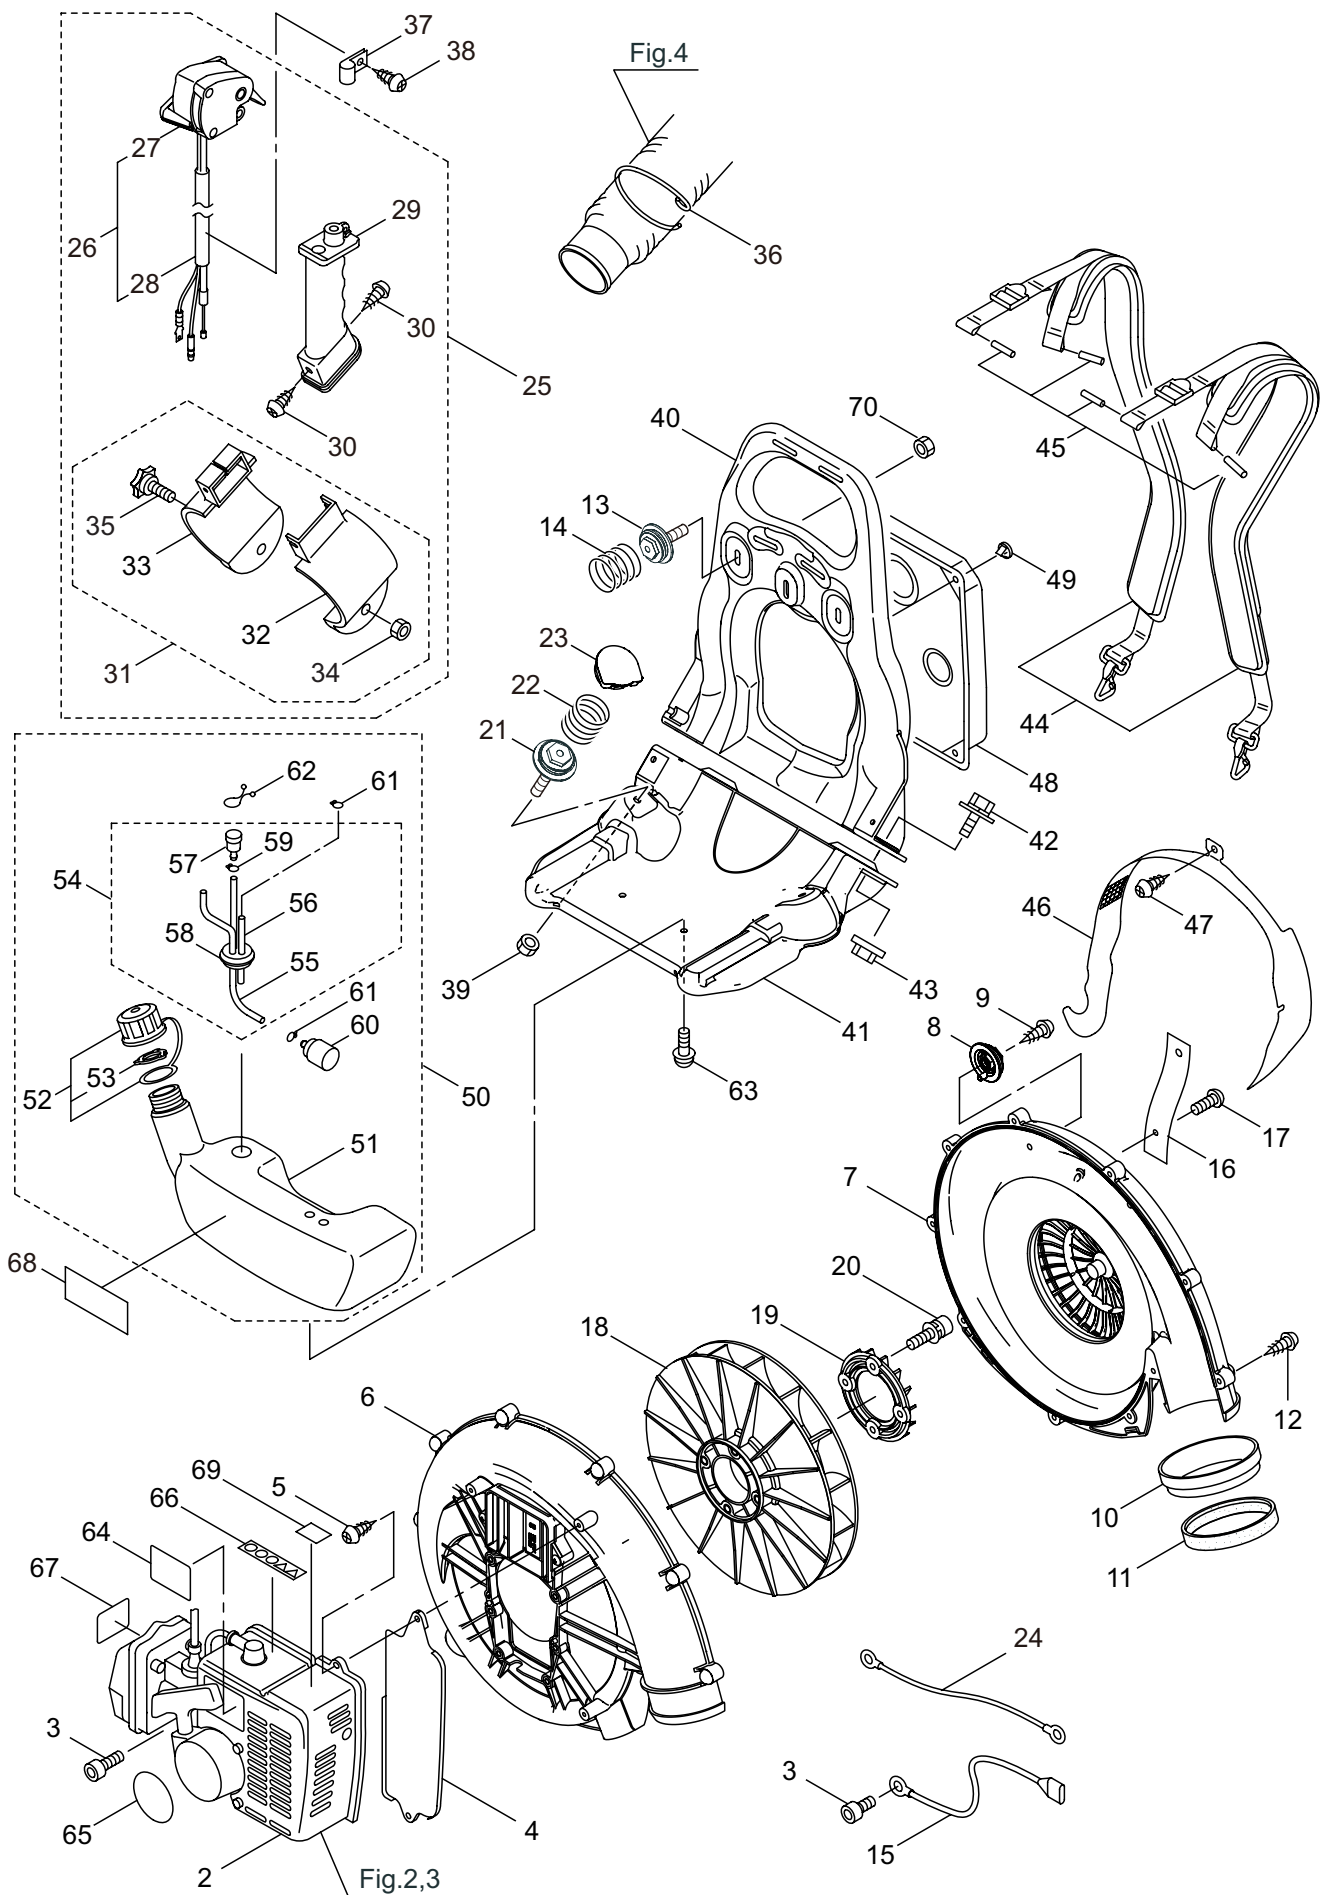

1. BL85-T
FRAME & BLOWER

Ref. No.	Part No.	Part Name	Q'ty	Remarks
1-46	131374	Sheet	1	
1-47	127786	Screw	1	M5x12
1-48	130221	Cushion Pad	1	
1-49	100749	Fastener	4	#7
1-50	131498	Fuel Tank Ass'y	1	Incl.51-62
1-51	131493	Fuel Tank	1	
1-52	289046	Tank Cap Ass'y	1	Incl.53
1-53	287058	Gasket	1	
1-54	131292	Fuel Tube Ass'y	1	Incl.55-59
1-55	131291	Pipe	1	
1-56	131290	Over Flow Pipe	1	
1-57	261590	Breather	1	
1-58	268065	Grommet	1	
1-59	261117	Clip	1	
1-60	267328	Fuel Filter Ass'y	1	
1-61	261117	Clip	2	
1-62	131328	Clamp	1	
1-63	125561	Screw	2	M5x14
1-64	274535	Label	1	BL85-T
1-65	130600	Label	1	
1-66	266959	Label	1	Caution
1-67	125747	Label	1	
1-68	121132	Label	1	Caution
1-69	285188	Label	1	
1-70	127228	Nut	2	M6