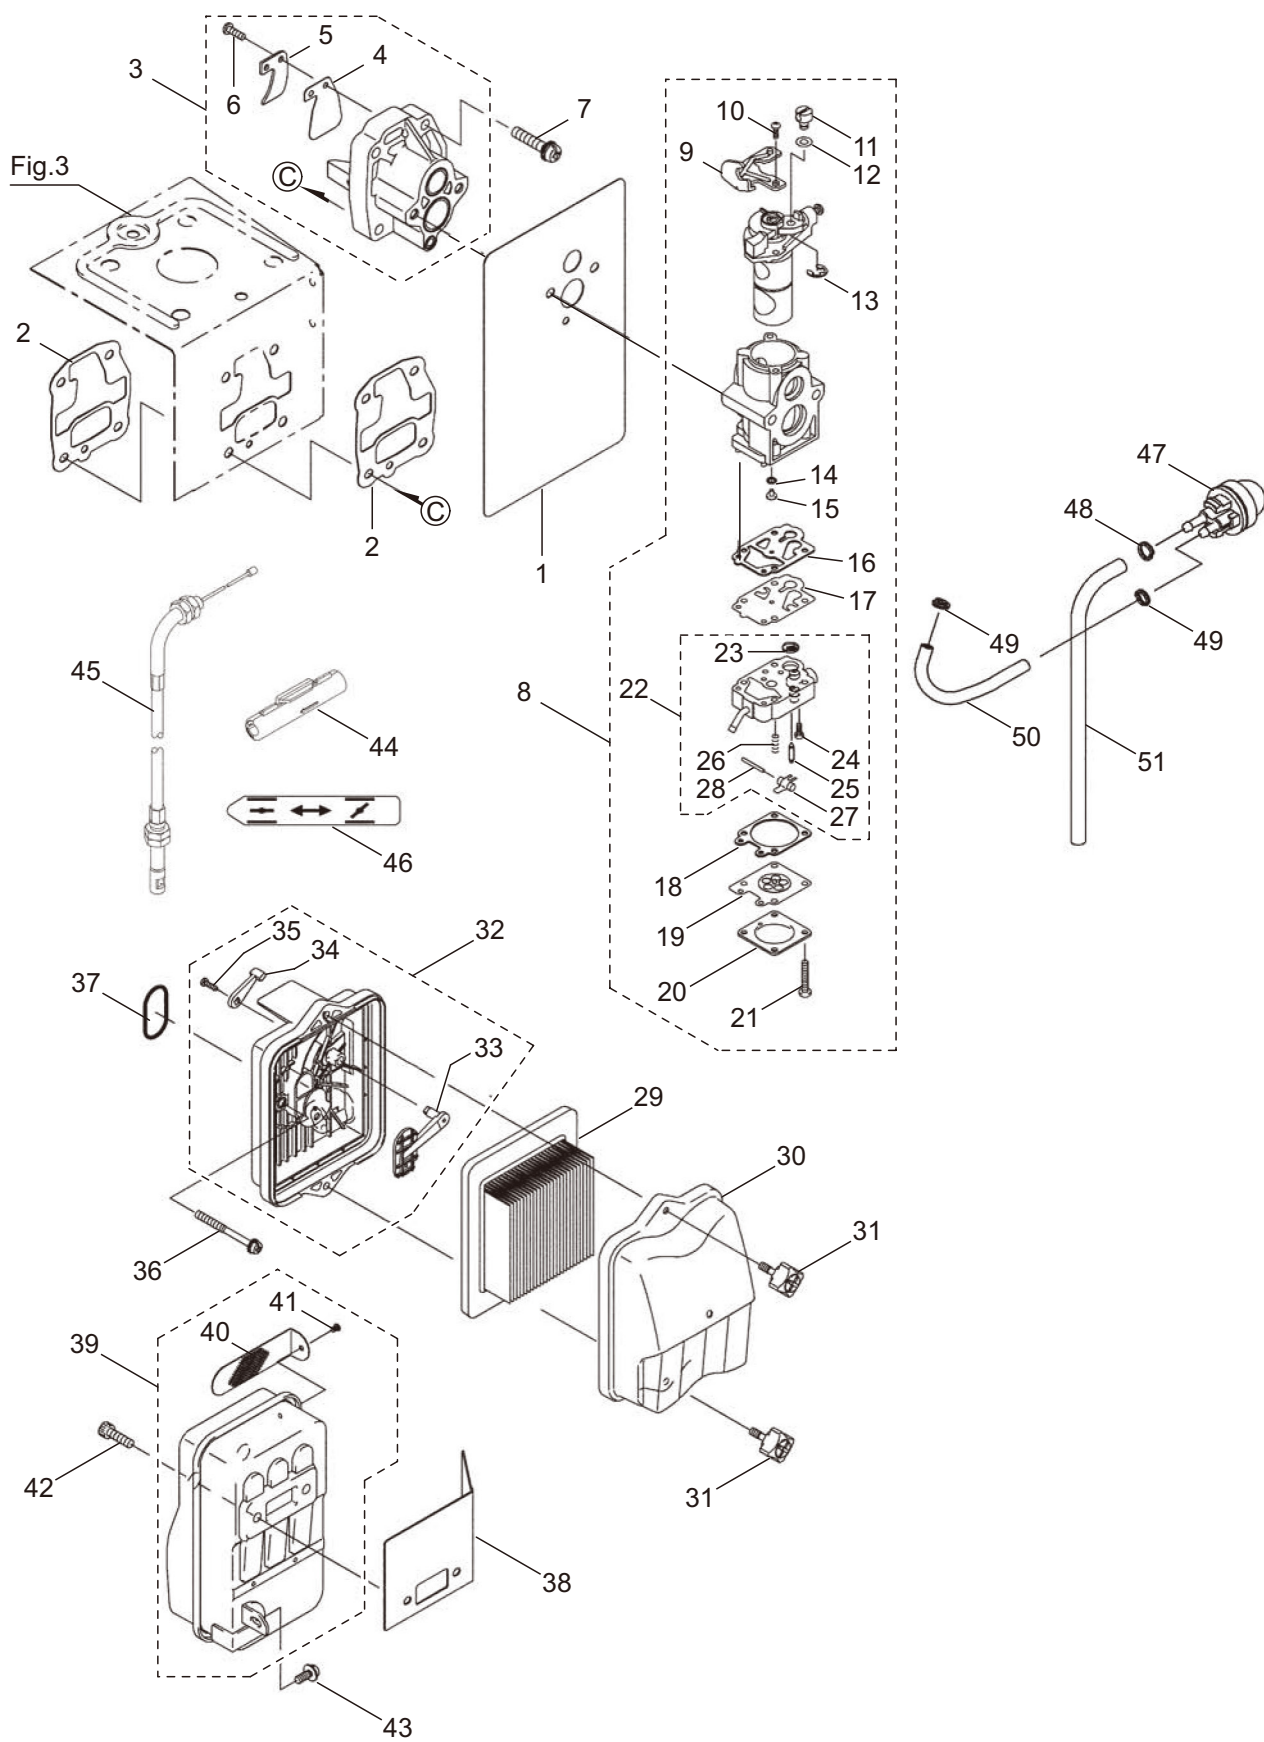

3. BL85-T ENGINE CARBURETOR, MUFFLER

Ref. No.	Part No.	Part Name	Q'ty	Remarks
3-46	419590	Label	1	
3-47	415374	Priming Pump	1	
3-48	419579	Clamp	1	
3-49	419580	Clamp	2	
3-50	649368	Tube	1	2.3x5x93
3-51	415375	Tube	1	3x6x145