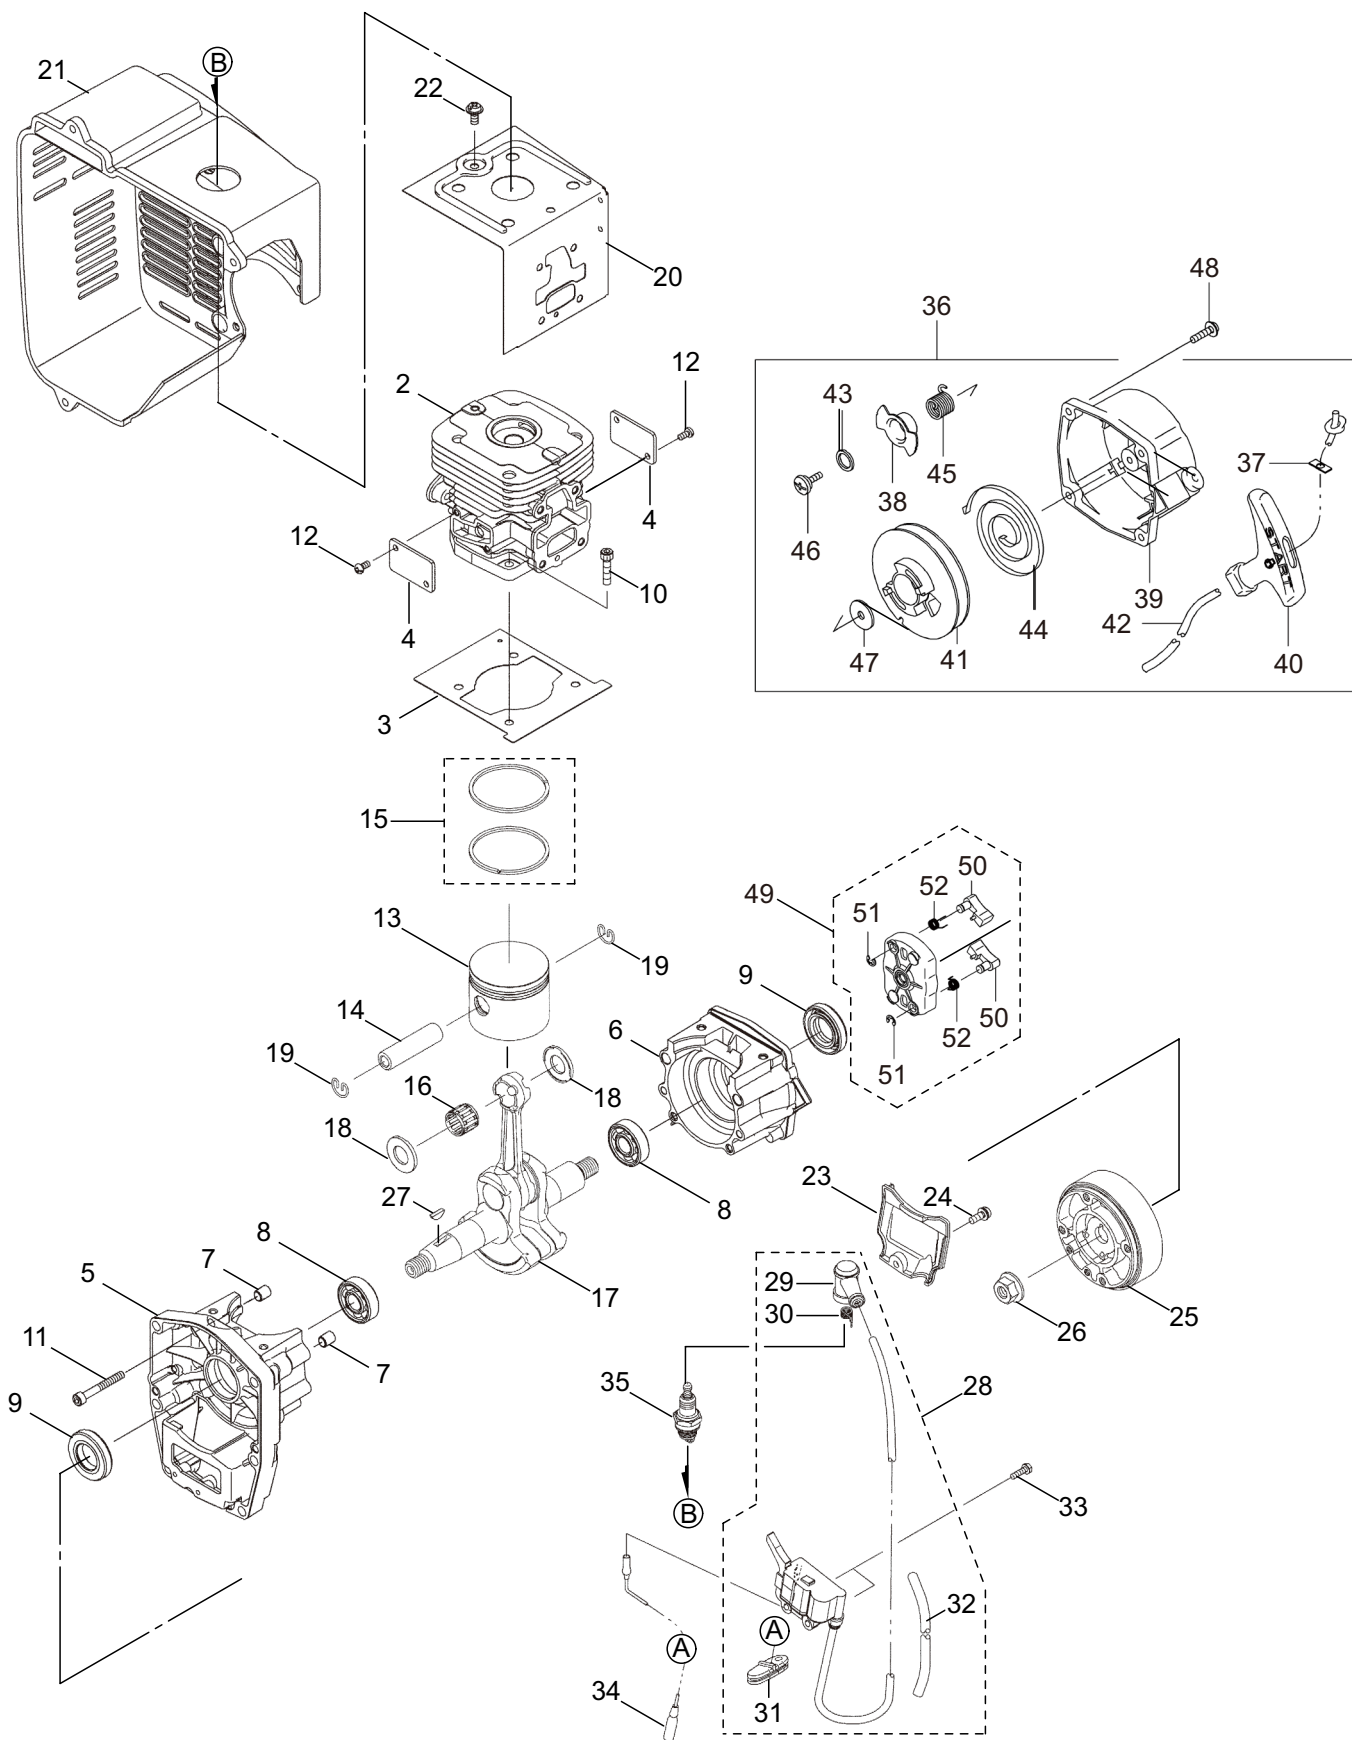

2. BL85-T ENGINE CYLINDER, CRANKCASE

Ref. No.	Part No.	Part Name	Q'ty	Remarks
2-1	274534	Engine	1	TK065D-KG22
2-2	426073	Cylinder	1	
2-3	426074	Gasket	1	
2-4	426075	Plate	2	
2-5	426076	Crankcase	1	
2-6	426077	Crankcase	1	
2-7	419524	Pin	2	
2-8	426078	Bearing	2	#6303C3
2-9	419527	Oil Seal	2	
2-10	416110	Bolt, Socket	4	5x20
2-11	426079	Bolt	4	5x40
2-12	416111	Screw	4	4x8
2-13	426080	Piston	1	
2-14	649322	Piston Pin	1	
2-15	426081	Piston Ring Set	1	
2-16	649325	Bearing	1	
2-17	426082	Crankshaft Ass'y	1	
2-18	426083	Spacer	2	
2-19	419536	Snap Ring	2	
2-20	426084	Shroud	1	
2-21	426342	Shroud	1	
2-22	419543	Screw	1	5x12
2-23	426086	Cover	1	
2-24	419529	Screw	1	
2-25	426087	Flywheel	1	
2-26	419554	Nut	1	10mm
2-27	419549	Key	1	
2-28	426090	Ignition Coil Ass'y	1	Incl.29-32
2-29	426088	Spark Plug Cap	1	
2-30	426089	Tarminal	1	
2-31	426093	Grommet	1	
2-32	426094	Tube	1	
2-33	419552	Bolt	2	4x14
2-34	426091	Lead Wire	1	
2-35	426092	Spark Plug	1	BPMR7A-9
2-36	426346	Recoil Starter Ass'y	1	Incl.37-47
2-37	944502	Plate	1	
2-38	426344	Retainer	1	
2-39	426345	Starter Case	1	
2-40	998437	Grip	1	
2-41	426347	Reel	1	
2-42	419586	Rope	1	
2-43	944978	Thrust Washer	1	
2-44	426348	Spiral Spring	1	
2-45	426349	Spring	1