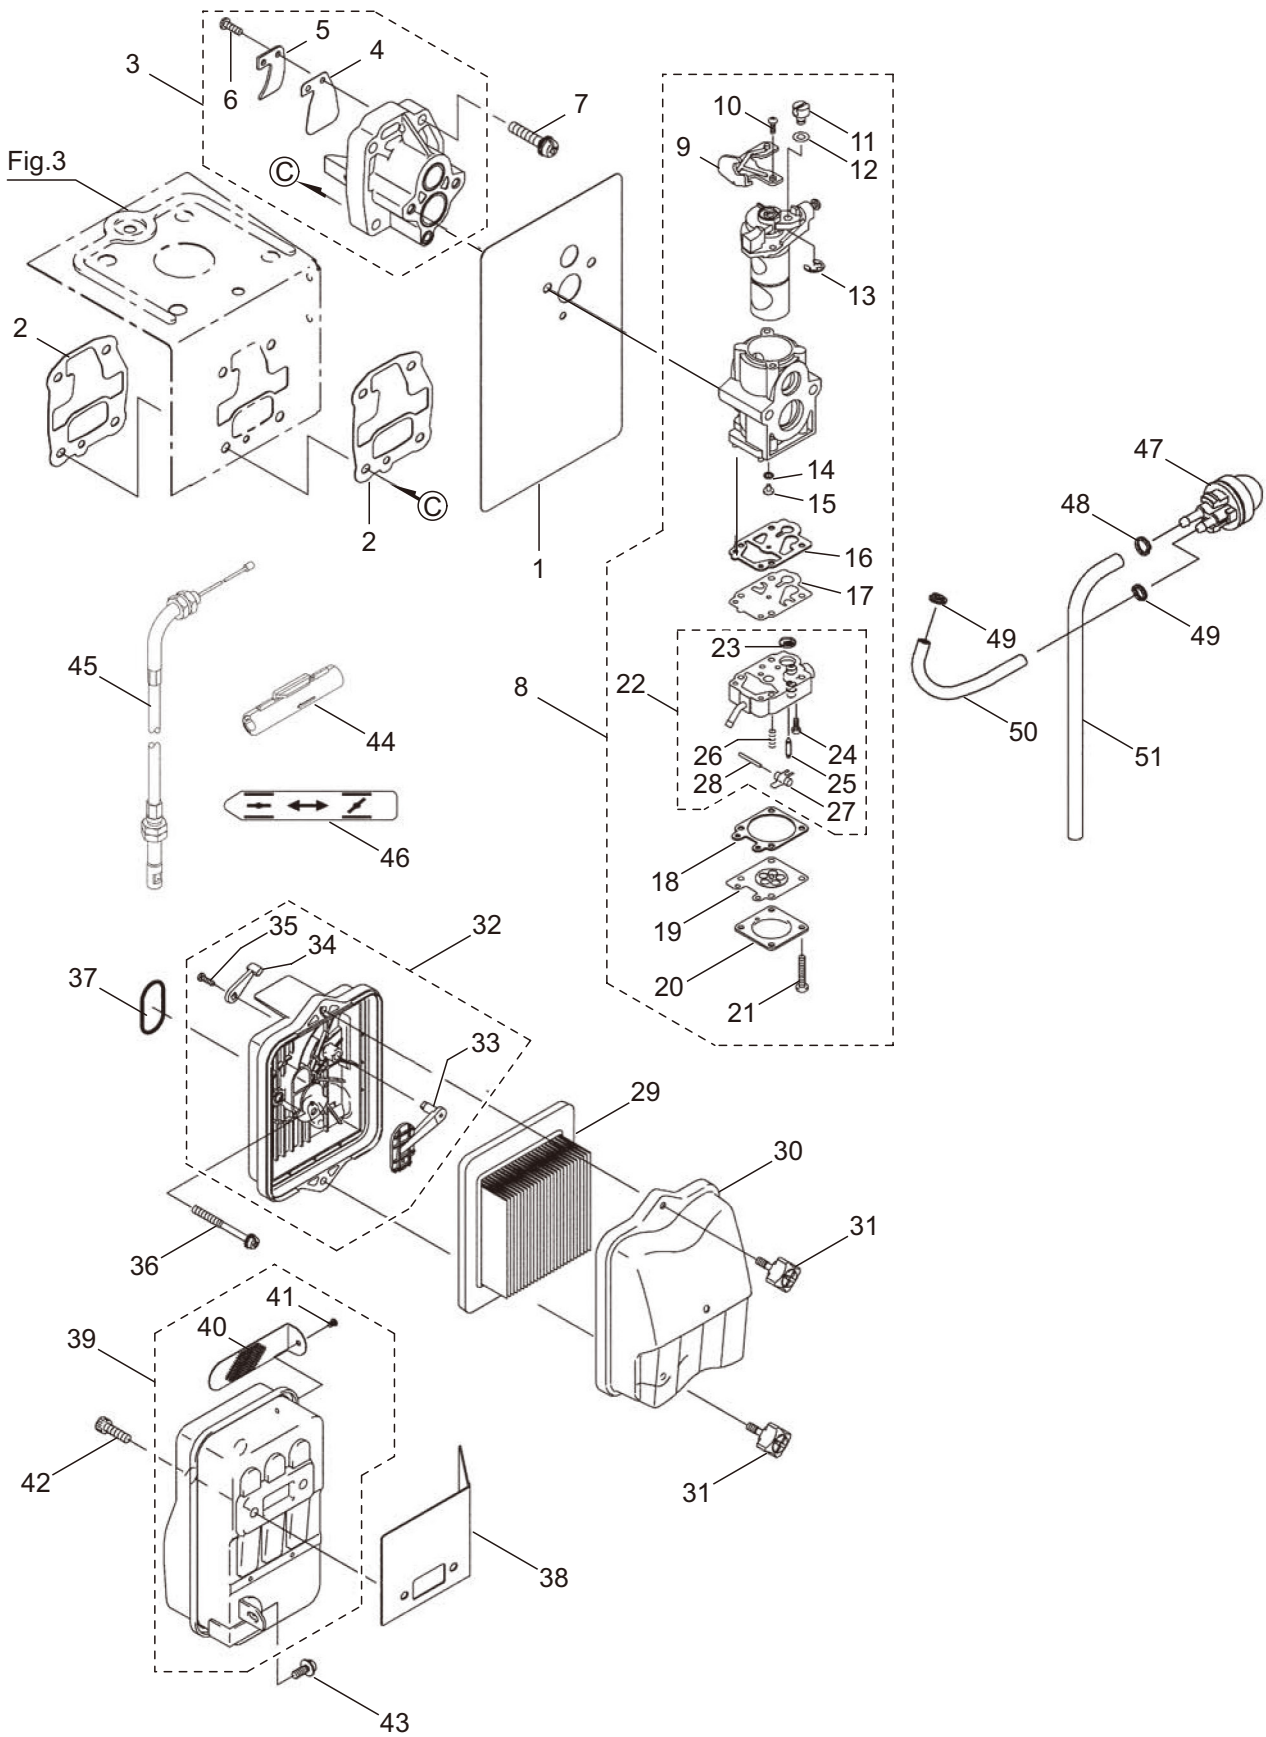

3. BL85-T ENGINE CARBURETOR, MUFFLER

Ref. No.	Part No.	Part Name	Q'ty	Remarks
3-1	426096	Gasket	1	
3-2	426095	Gasket	2	
3-3	426343	Reed Valve Ass'y	1	Incl.4-6
3-4	419560	Reed Valve	1	
3-5	419562	Stopper	1	
3-6	419564	Screw	2	3x12
3-7	577361	Screw	4	M5x25
3-8	426098	Carburetor Ass'y	1	Incl.9-28
3-9	649338	Bracket	1	
3-10	577179	Screw	2	
3-11	598415	Arm	1	
3-12	624532	Washer	1	
3-13	577175	Snap Ring	1	
3-14	577182	O-Ring	1	
3-15	649349	Main Jet	1	#55.5
3-16	634350	Gasket	1	
3-17	577185	Diaphragm	1	
3-18	649339	Gasket	1	
3-19	634357	Diaphragm	1	
3-20	649343	Cover	1	
3-21	649348	Screw	4	
3-22	649346	Body	1	Incl.23-28
3-23	624430	Filter	1	
3-24	624432	Screw	1	
3-25	624431	Float Valve	1	
3-26	624434	Spring	1	
3-27	624429	Lever	1	
3-28	624433	Pin	1	
3-29	426099	Air Filter Element Ass'y	1	
3-30	426102	Cap	1	
3-31	426108	Bolt	2	
3-32	426100	Case Ass'y	1	Incl.33-35
3-33	426104	Valve	1	
3-34	426103	Lever	1	
3-35	419577	Screw	1	3x10
3-36	423452	Screw	2	5x55
3-37	423450	O-Ring	1	
3-38	426101	Gasket	1	
3-39	426106	Maffler Ass'y	1	Incl.40,41
3-40	426105	Spark Arrester	1	
3-41	416161	Screw	1	
3-42	426107	Bolt	2	6x20
3-43	419529	Screw	1	
3-44	419555	Case	1	
3-45	419556	Throttle Cable	1