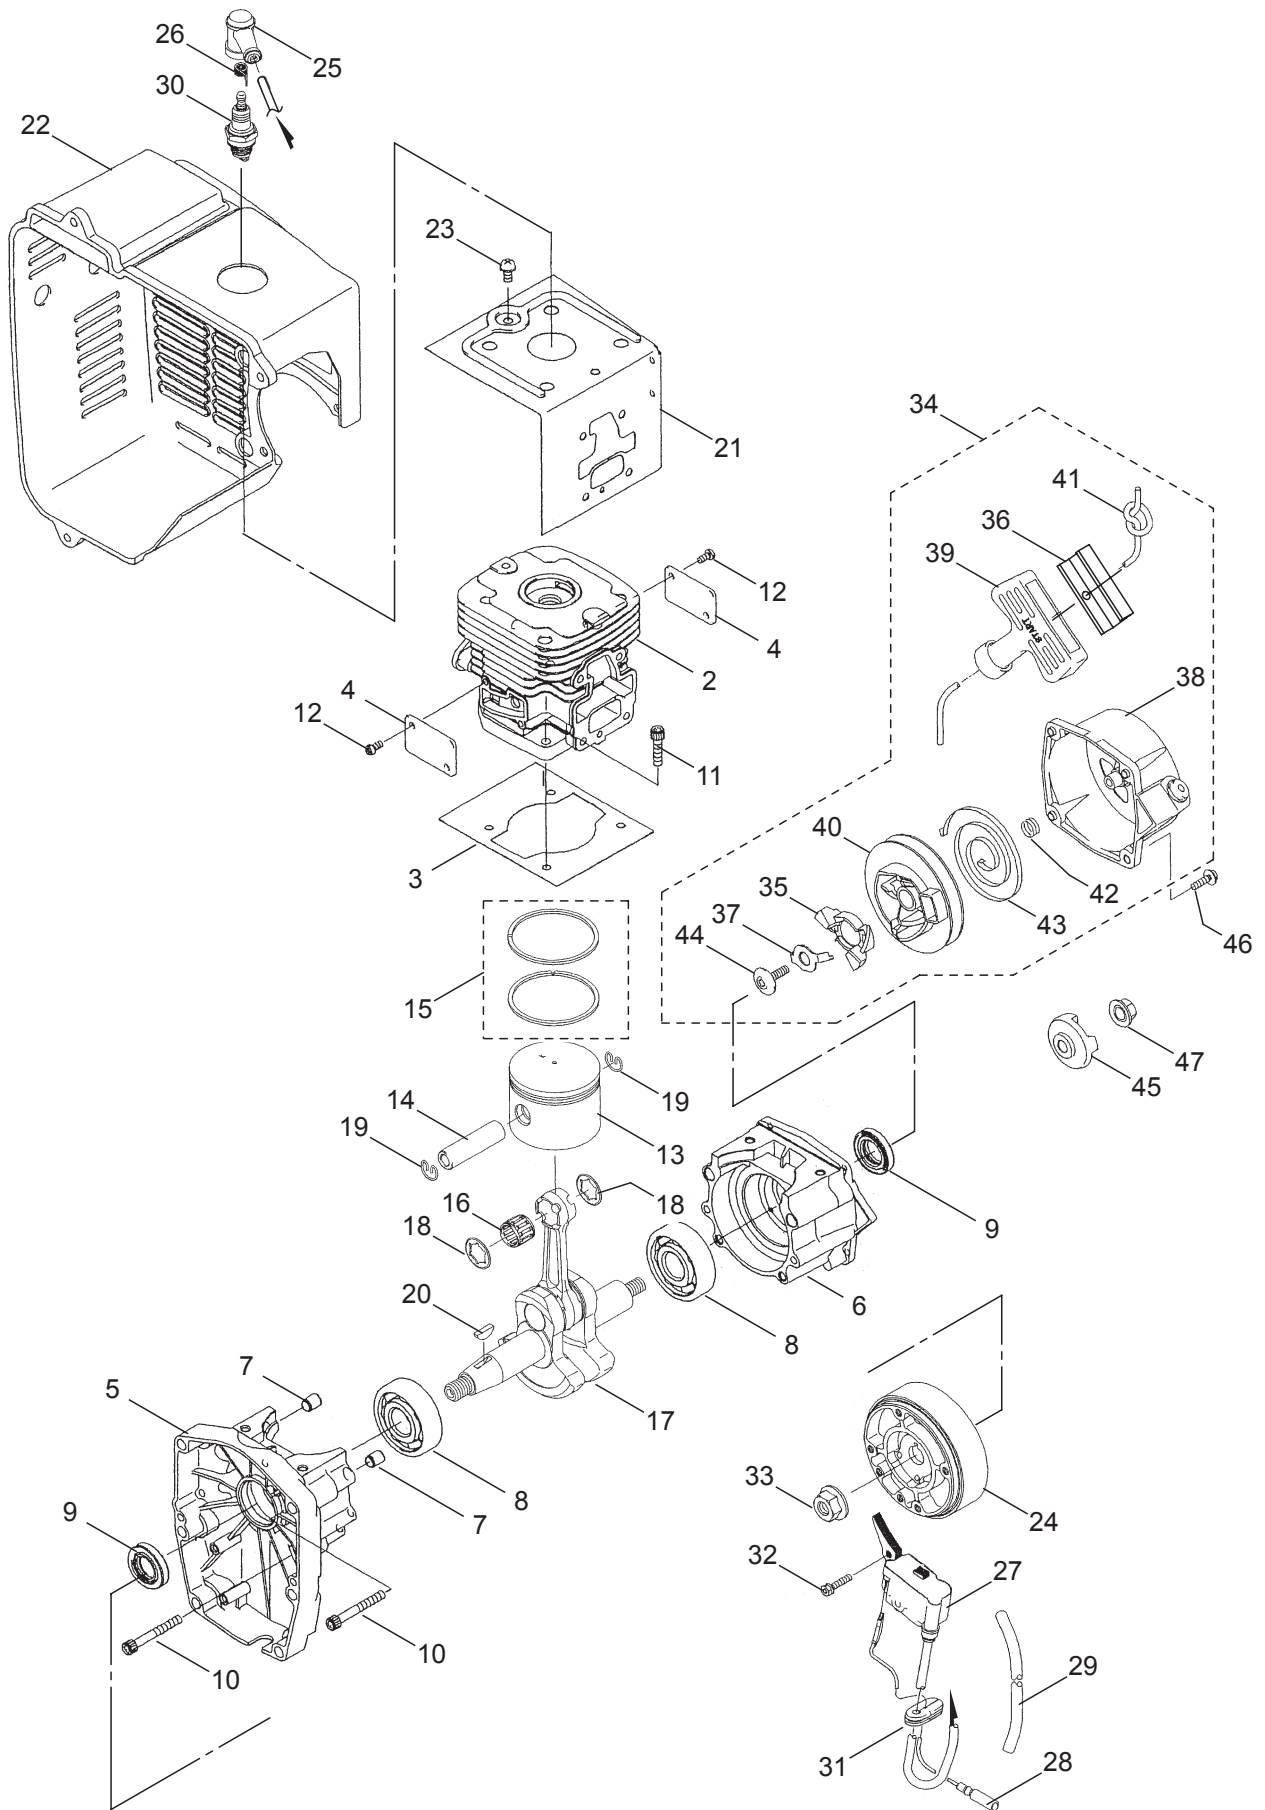

2.BL8200-HA
ENGINE (Cylinder, Crankcase)

Ref. No.	Part No.	Part Name	Q'ty	Remarks	
2-46	624845	Screw	4	M4x16	92009-2386
2-47	649381	Nut	1		92210-2094