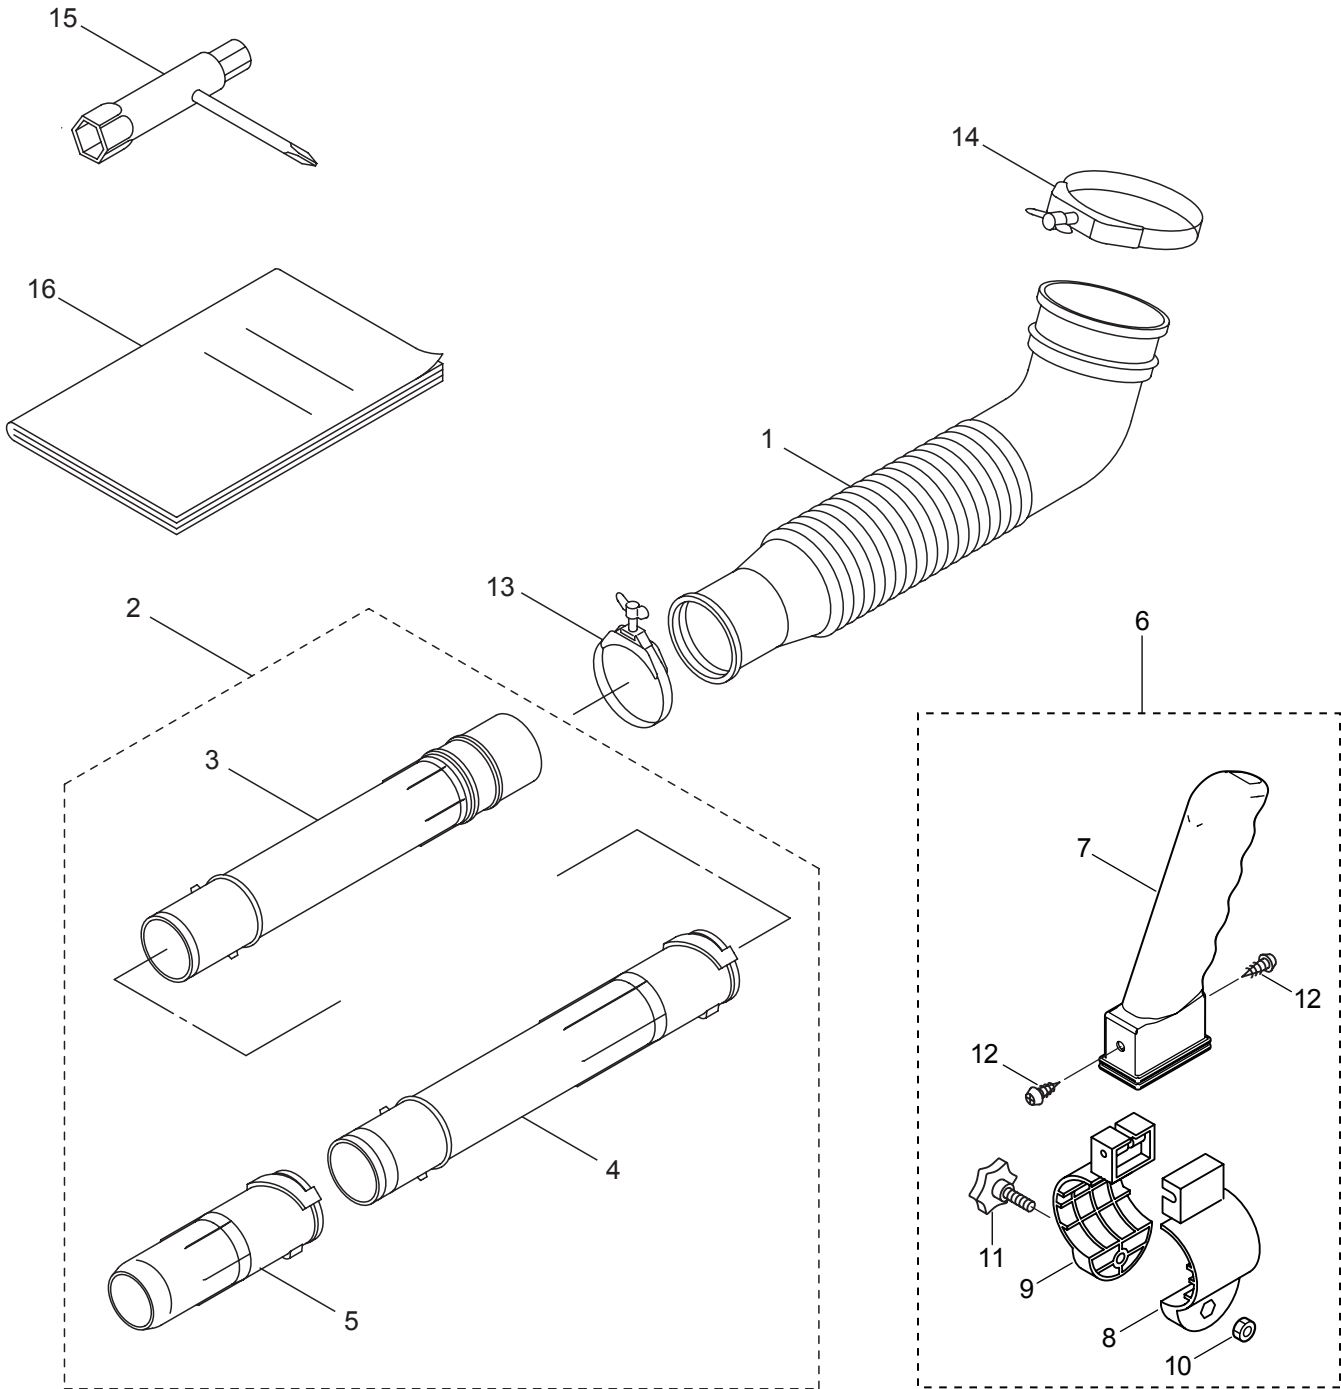

4. BL8200-HA
ACCESSORIES, OPTIONAL PARTS

Ref. No.	Part No.	Part Name	Q'ty	Remarks
4-1	123413	Flexible Pipe	1	
4-2	125145	Pipe Ass'y	1	Incl.3-5
4-3	122395	Swivel Pipe	1	
4-4	122400	Straight Pipe	1	370L
4-5	125146	Cone Pipe	1	
4-6	123131	Grip Ass'y	1	Incl.7-12
4-7	122629	Grip	1	
4-8	122414	Holder, (A)	1	
4-9	122416	Holder, (B)	1	
4-10	127298	Nut	1	M6
4-11	127299	Knob Bolt	1	M6x30
4-12	127040	Tapping Screw	2	M5x19
4-13	128188	Clamp Ass'y	1	#85
4-14	128189	Clamp Ass'y	1	#105
4-15	127099	Box Spanner	1	
4-16	128921	Instruction Manual	1	BL8200
4-17	125439	Hip Belt Ass'y	1