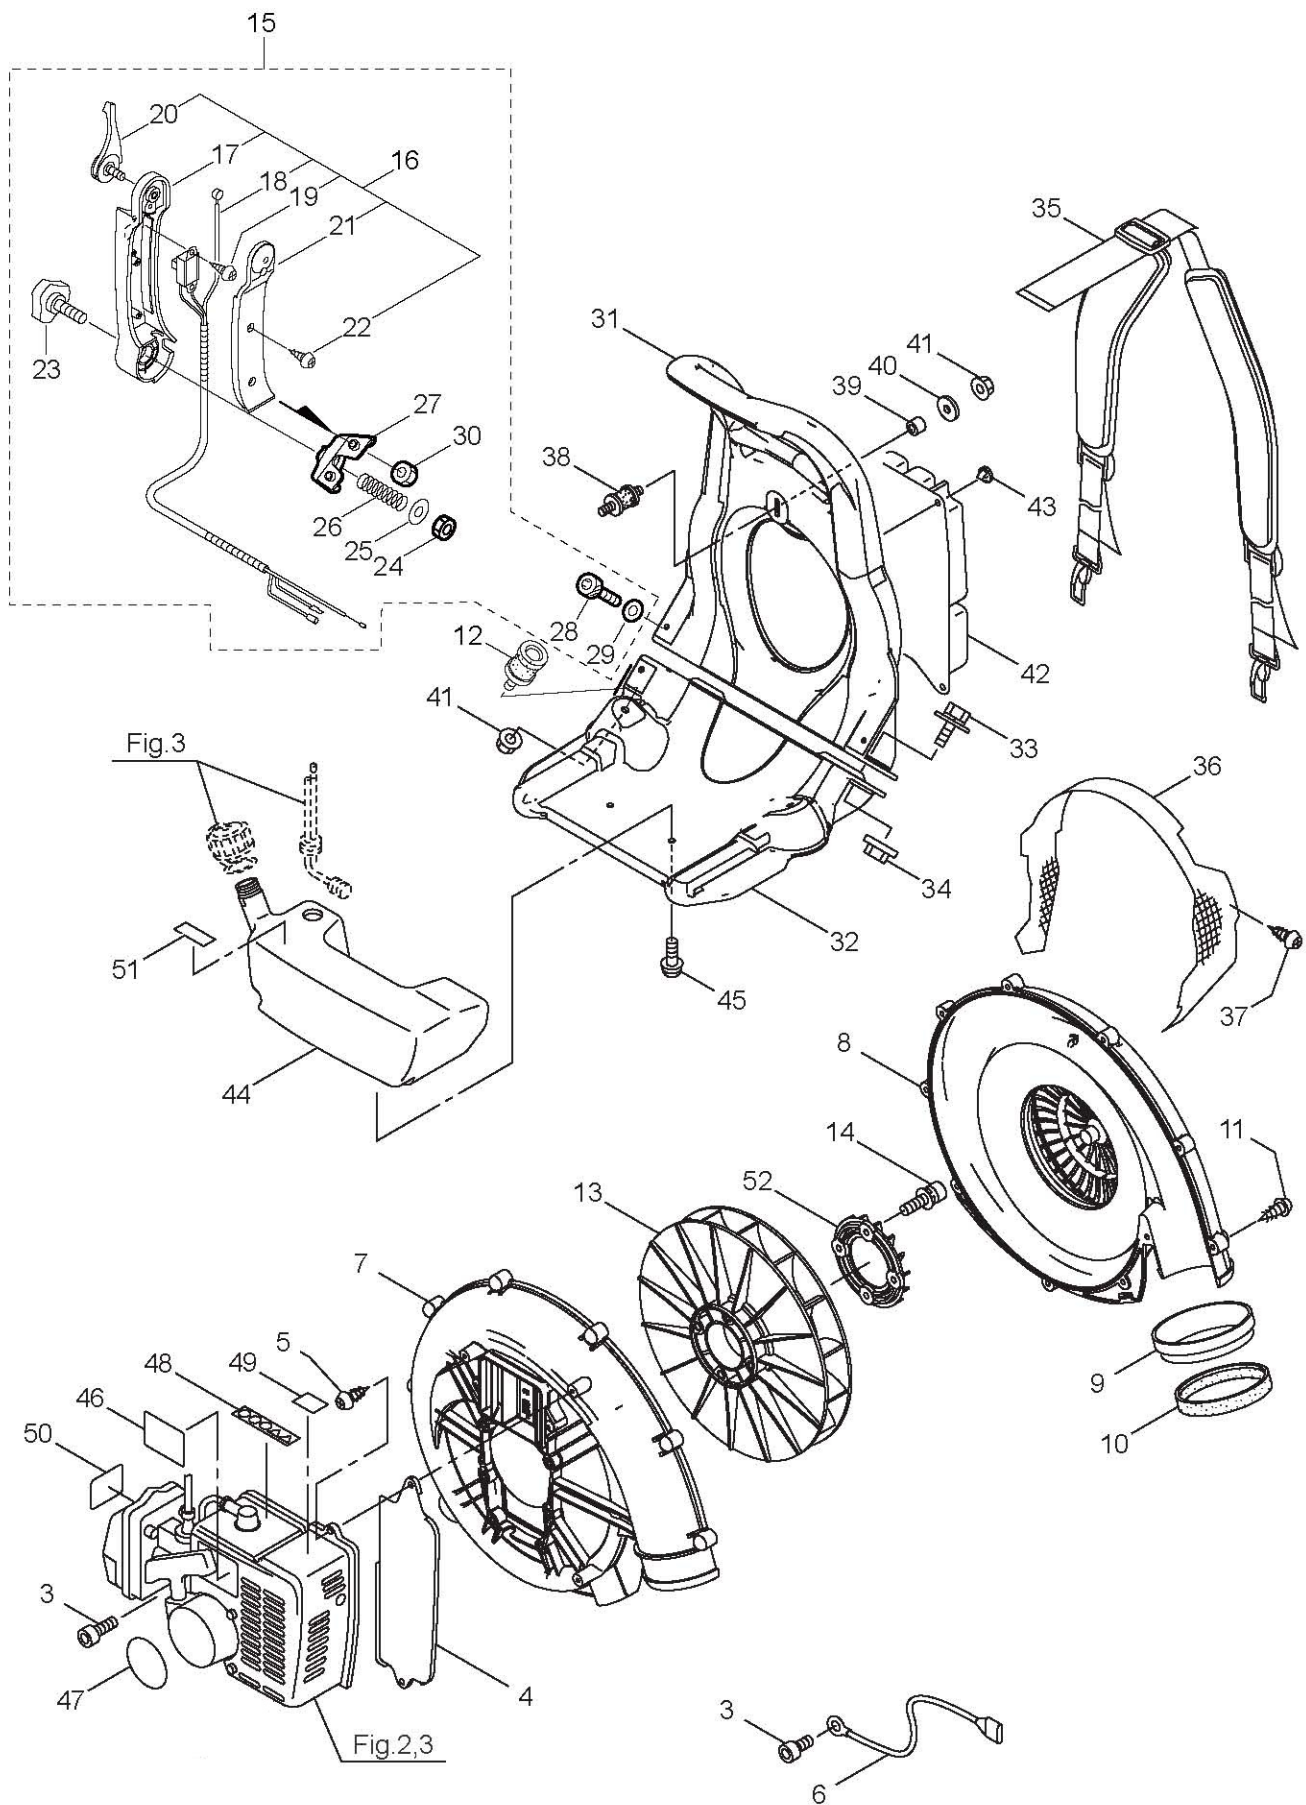

Maruyama. *Extraordinary.*

1. BL8200-HA
 FRAME & BLOWER

Ref. No.	Part No.	Part Name	Q'ty	Remarks
1-3	125588	Bolt	6	M6x30
1-4	125404	Gasket	1	
1-5	127295	Screw	3	M5x16(P-type)
1-6	108634	Ground Wire	1	AVS0.5Bx120
1-7	125405	Fan Case (Engine Side)	1	
1-8	125410	Fan Case (Frame Side)	1	
1-9	119160	Collar	1	
1-10	119161	Rubber Band	1	
1-11	089538	Tapping Screw	10	M5x25
1-12	120615	Buffer	2	
1-13	128908	Fan	1	
1-14	128911	Bolt	4	M6x40(W12xT2)
1-15	125421	Throttle Assembly	1	Incl.16-30
1-16	125445	Arm Assembly	1	Incl.17-22
1-17	123497	Arm	1	
1-18	125446	Throttle Wire	1	
1-19	120502	Tapping Screw	2	
1-20	125783	Throttle Lever	1	
1-21	123498	Cover	1	
1-22	120517	Tapping Screw	3	
1-23	110271	Knob Bolt	1	M8x45
1-24	107581	Nylon Nut	1	M8
1-25	065413	Washer	1	8.2x30xt2.3
1-26	120721	Spring	1	
1-27	125423	Holder	1	
1-28	125589	Cap Screw	2	M5x16
1-29	015479	Washer	2	5.3x16xt1.6
1-30	125621	Nut	2	M5
1-31	125427	Backpack Frame A	1	
1-32	125429	Backpack Frame B	1	
1-33	127301	Bolt	4	M6x20(SM)
1-34	127228	Nut	4	M6
1-35	125432	Shoulder Strap Assembly	1	
1-36	127728	Screen	1	
1-37	127786	Screw	2	M5x12
1-38	101877	Buffer	1	
1-39	120616	Collar	1	
1-40	120617	Packing	1	
1-41	127228	Nut	3	M6
1-42	119177	Cushion Pad	1	
1-43	100749	Fastener	4	#7
1-44	127673	Fuel Tank	1	
1-45	125561	Screw	2	M5x14