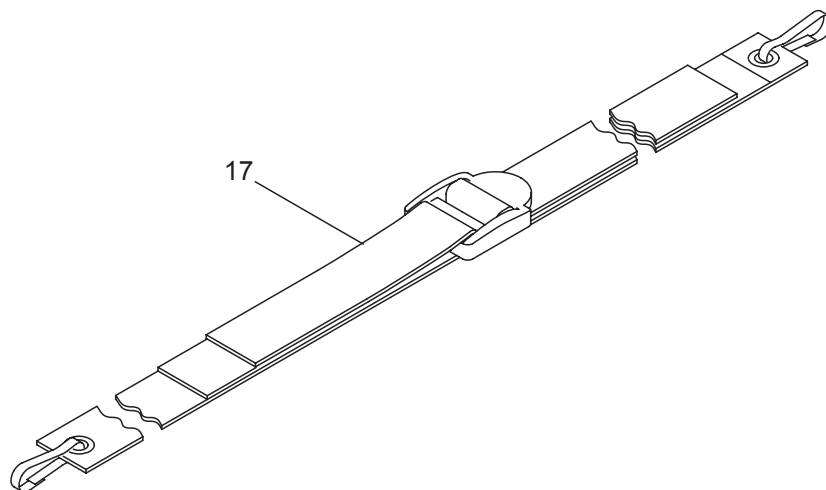

3. BL8200-HA
ENGINE (Carburetor, Air Filter)

Ref. No.	Part No.	Part Name	Q'ty	Remarks
3-46	649364	Tank Cap Ass'y	1	51048-2083
3-47	625872	Fuel Filter	1	49019-2085
3-48	632199	Joint	1	59071-2132
3-49	944177	Clamp	1	92037-2139
3-50	597949	Fuel Tank Grommet	1	92071-2142
3-51	649366	Clamp	2	92171-2073
3-52	649369	Tube	1	3x5x305 92192-2088
3-53	649367	Tube	1	3x6x145 92190-2173
3-54	649368	Tube	1	2.3x5x93 92192-2086
3-55	649365	Clamp	2	92170-2110
3-56	649363	Priming Pump	1	49043-2073
3-57	212250	Joint Case	1	32099-2326
3-58	649337	Throttle Cable	1	54012-2629
3-59	598438	Label	1	56031-2468

4. BL8200-HA
ACCESSORIES, OPTIONAL PARTS

OPTION

Ref. No.	Part No.	Part Name	Q'ty	Remarks
4-1	123413	Flexible Pipe	1	
4-2	125145	Pipe Ass'y	1	Incl.3-5
4-3	122395	Swivel Pipe	1	
4-4	122400	Straight Pipe	1	370L
4-5	125146	Cone Pipe	1	
4-6	123131	Grip Ass'y	1	Incl.7-12
4-7	122629	Grip	1	
4-8	122414	Holder, (A)	1	
4-9	122416	Holder, (B)	1	
4-10	127298	Nut	1	M6
4-11	127299	Knob Bolt	1	M6x30
4-12	127040	Tapping Screw	2	M5x19
4-13	128188	Clamp Ass'y	1	#85
4-14	128189	Clamp Ass'y	1	#105
4-15	127099	Box Spanner	1	
4-16	128921	Instruction Manual	1	BL8200
4-17	125439	Hip Belt Ass'y	1	