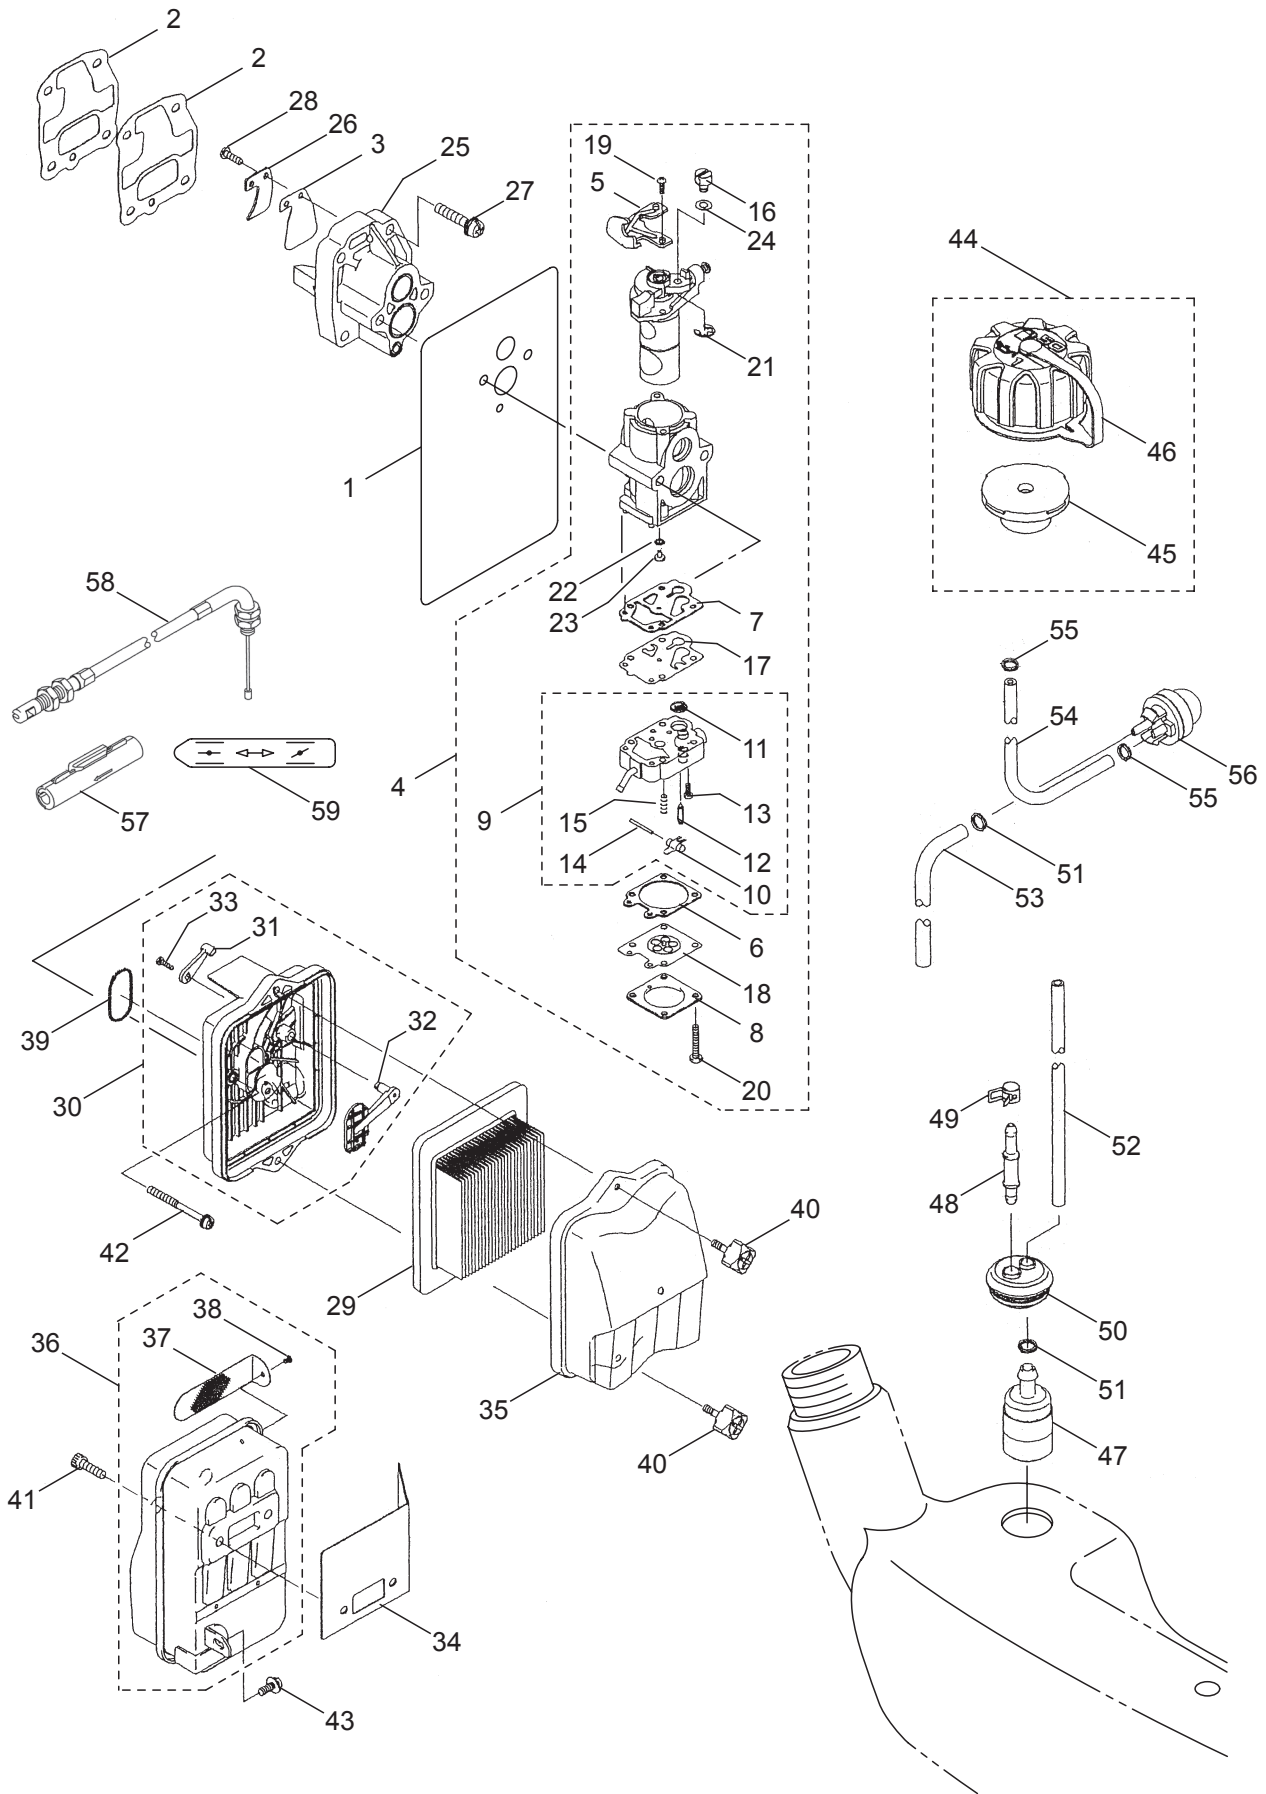

3. BL8200-HA
ENGINE (Carburetor, Air Filter)

Ref. No.	Part No.	Part Name	Q'ty	Remarks
3-1	412446	Gasket	1	11061-2183
3-2	400925	Gasket	2	11061-2163
3-3	649342	Reed Valve	1	12022-2059
3-4	649344	Carburetor Ass'y	1	Incl.5-24 15003-2970
3-5	649338	Bracket	1	11053-2066
3-6	649339	Gasket	1	11060-2456
3-7	634350	Gasket	1	11061-2054
3-8	649343	Cover	1	14025-2157
3-9	649346	Body	1	Incl.10-15 16160-2138
3-10	624429	Lever	1	16055-2051
3-11	624430	Filter	1	14043-2051
3-12	624431	Float Valve	1	16030-2078
3-13	624432	Screw	1	92009-2336
3-14	624433	Pin	1	92043-2094
3-15	624434	Spring	1	92144-2308
3-16	598415	Arm	1	21083-2073
3-17	577185	Diaphragm	1	43028-2067
3-18	634357	Diaphragm	1	43028-2090
3-19	577179	Screw	2	92009-2277
3-20	649348	Screw	4	92009-2438
3-21	577175	Snap Ring	1	92033-2078
3-22	577182	O-Ring	1	92055-2147
3-23	649349	Main Jet	1	#55.5 92063-2461
3-24	624532	Washer	1	92200-2074
3-25	400926	Insulator	1	16073-2234
3-26	649347	Stopper	1	32085-2105
3-27	577361	Screw	4	M5x25 92009-2235
3-28	649350	Screw	1	M3x12 92172-2091
3-29	649351	Element Ass'y	1	11029-2021
3-30	414447	Air Filter Case Ass'y	1	Incl.31-33 11038-2095
3-31	649355	Lever	1	13168-2493
3-32	649356	Valve	1	16126-2240
3-33	649358	Screw	1	M3x10 92009-2359
3-34	649353	Gasket	1	11061-2159
3-35	649354	Cap	1	11065-2116
3-36	649357	Muffler Ass'y	1	Incl.37,38 49069-2412
3-37	400927	Spark Arrester	1	18077-2131
3-38	400918	Screw	1	92009-2411
3-39	649359	O-Ring	1	92055-2205
3-40	649360	Bolt	2	M5x18 92153-2107
3-41	414450	Bolt-Socket	2	6x20 120CB0620
3-42	414451	Screw	2	5x55 234AA0555
3-43	414452	Screw	1	5x14 242AA0514
3-44	414453	Fuel Tank Cap Ass'y	1	Incl.45,46 99996-6089
3-45	649362	Breather	1	14069-2088