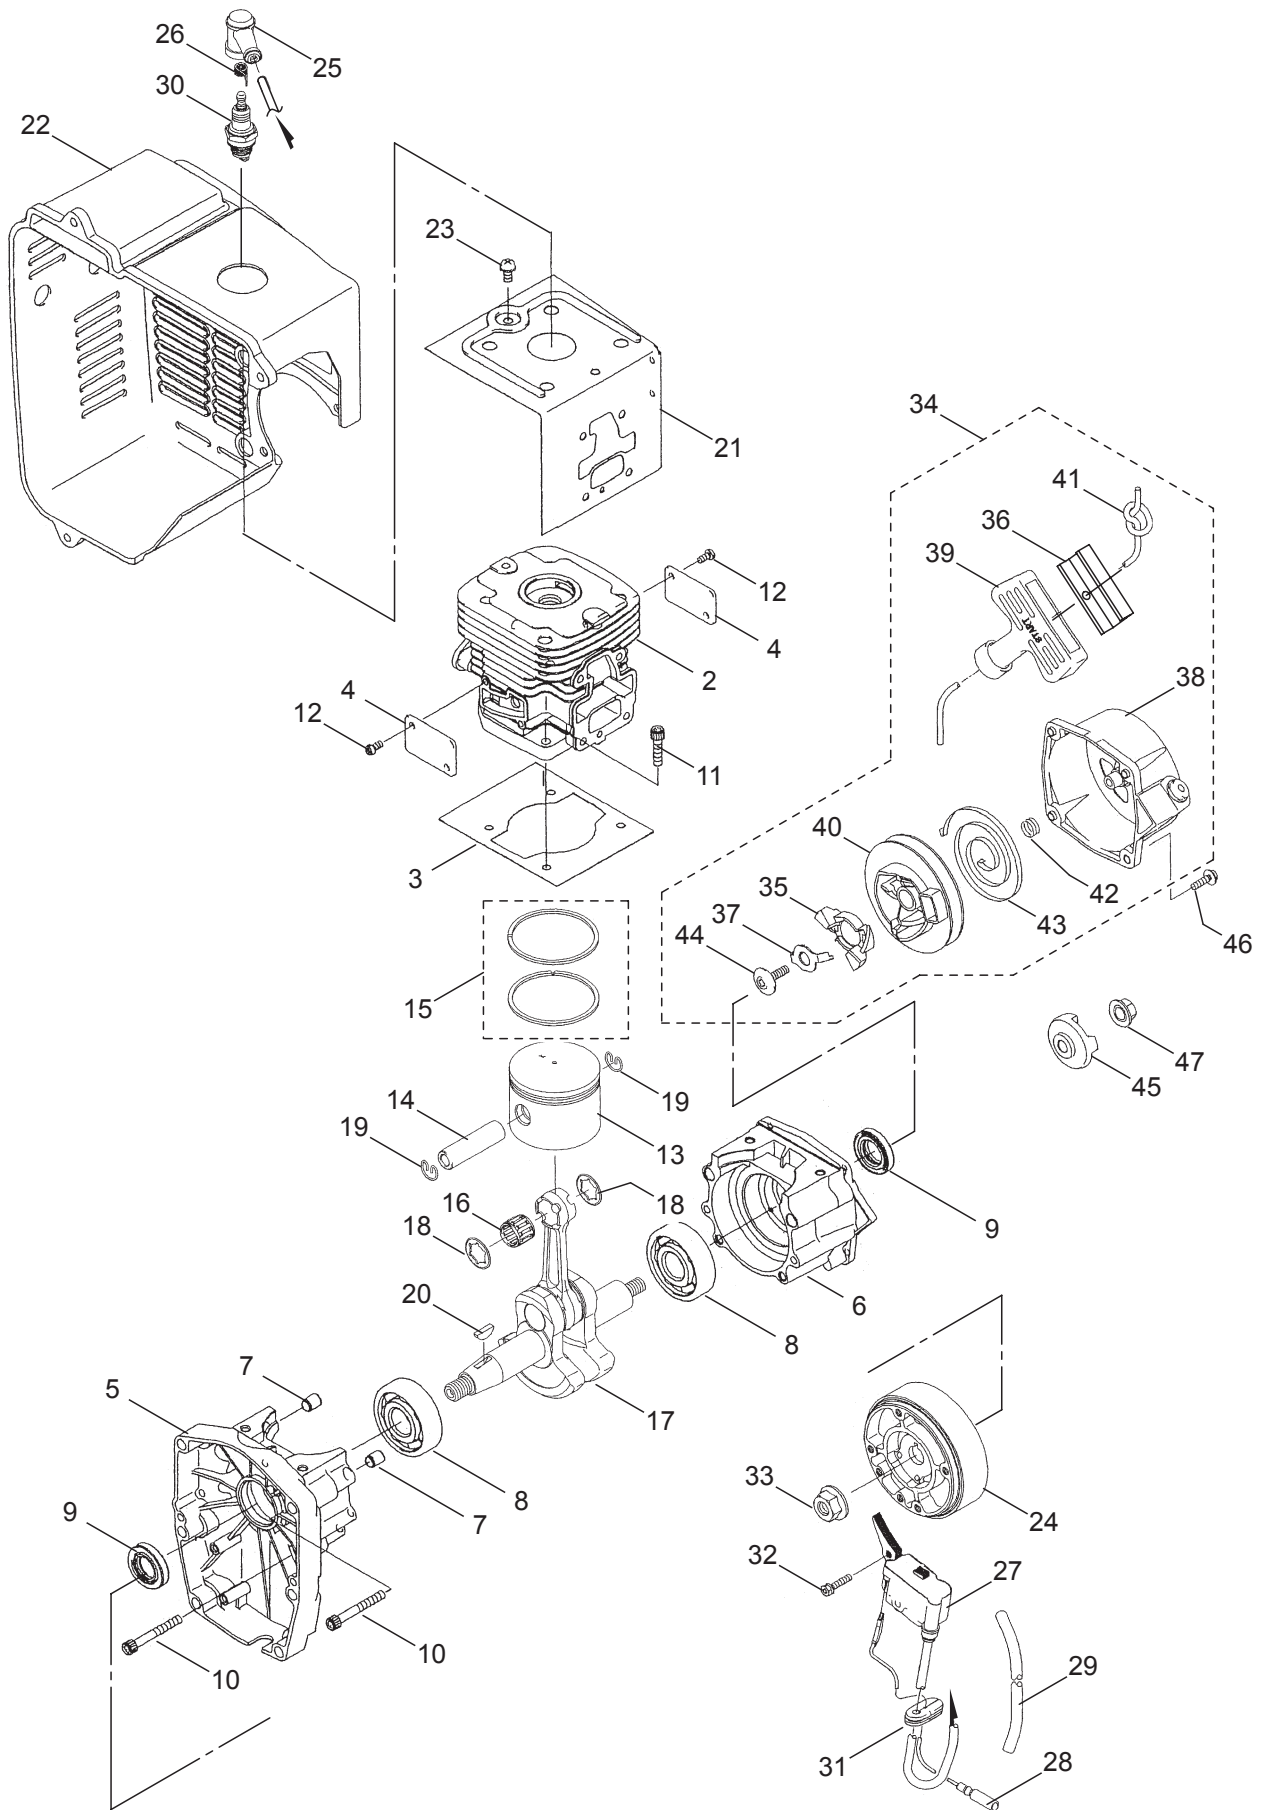

2.BL8200-HA
ENGINE (Cylinder, Crankcase)

Ref. No.	Part No.	Part Name	Q'ty	Remarks
2-2	649312	Cylinder	1	11005-2157
2-3	649313	Gasket	1	11061-2138
2-4	649314	Plate	2	13271-2258
2-5	414427	Crankcase	1	14080-2072
2-6	414428	Crankcase	1	14080-2073
2-7	573908	Pin	2	92043-1302
2-8	649317	Ball Bearing	2	6303C3 92045-2268
2-9	414429	Oil Seal	2	17x30x7 92049-2271
2-10	414431	Bolt-Socket	4	5x40 120CB0540
2-11	414430	Bolt-Socket	4	5x20 120CB0520
2-12	410897	Screw	4	4x8 214AA0408
2-13	649321	Piston	1	13001-2163
2-14	649322	Piston Pin	1	13002-2093
2-15	649323	Piston Ring Set	1	13008-6066
2-16	649325	Bearing	1	13033-2063
2-17	414432	Crankshaft Ass'y	1	49119-2244
2-18	414433	Spacer	2	11.2x18.5x0.9 92026-2362
2-19	943307	Snap Ring	2	92033-2058
2-20	071695	Woodruff Key	1	510A3200
2-21	649329	Shroud	1	49089-2607
2-22	400923	Shroud	1	49089-2617
2-23	414435	Screw	1	5x10 241AA0510
2-24	414436	Flywheel	1	21050-2325
2-25	591532	Spark Plug Cap	1	21130-2056
2-26	591533	Terminal	1	21169-2051
2-27	649331	Ignition Coil Ass'y	1	21171-2244
2-28	649332	Lead Wire	1	26011-2379
2-29	998411	Tube	1	6x7.4x300L 92059-2233
2-30	649333	Spark Plug	1	BPMR7A 92070-2113
2-31	649334	Grommet	1	92071-2164
2-32	649335	Bolt	2	4x20 92153-2079
2-33	649336	Nut	1	M10 92210-1325
2-34	400921	Recoil Starter	1	Incl.35-44 49088-2557
2-35	649370	Pawl	1	13165-2101
2-36	400919	Plate	1	13183-2007
2-37	649371	Retainer	1	14020-2113
2-38	649372	Case	1	32099-2400
2-39	400920	Grip	1	46075-2157
2-40	649376	Reel	1	59101-2117
2-41	649377	Rope	1	3.5x1000 59106-2174
2-42	649378	Spring	1	92145-2142
2-43	400922	Spring	1	92145-2159
2-44	649380	Screw	1	92172-2083
2-45	649374	Starting Pulley	1	49080-2198