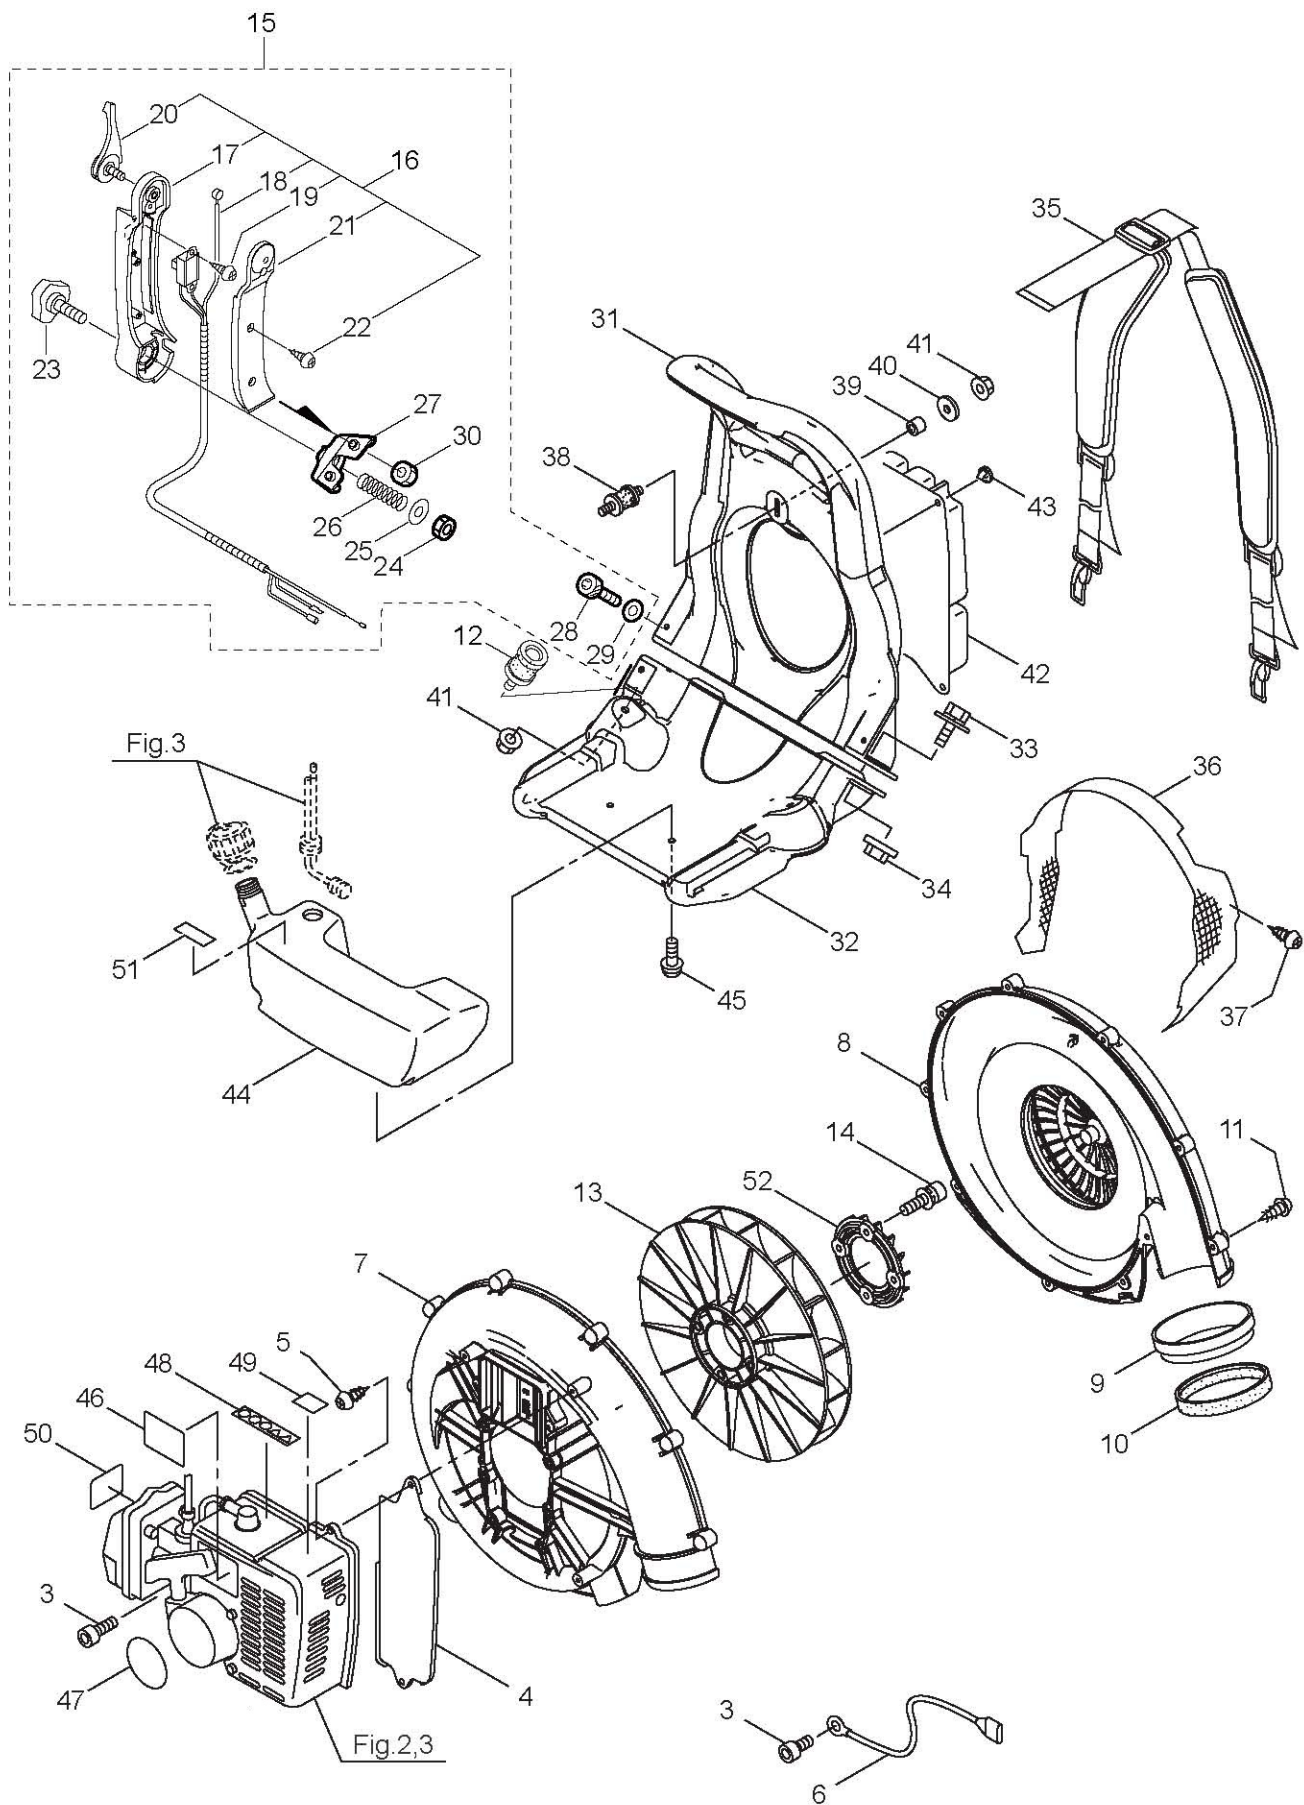

1. BL8200-HA
FRAME & BLOWER

Ref. No.	Part No.	Part Name	Q'ty	Remarks
1-46	128919	Label	1	BL8200
1-47	123954	Label	1	
1-48	266959	Label	1	Caution
1-49	285188	Label	1	
1-50	125747	Label	1	
1-51	121132	Label	1	Caution
1-52	128910	Ring	1