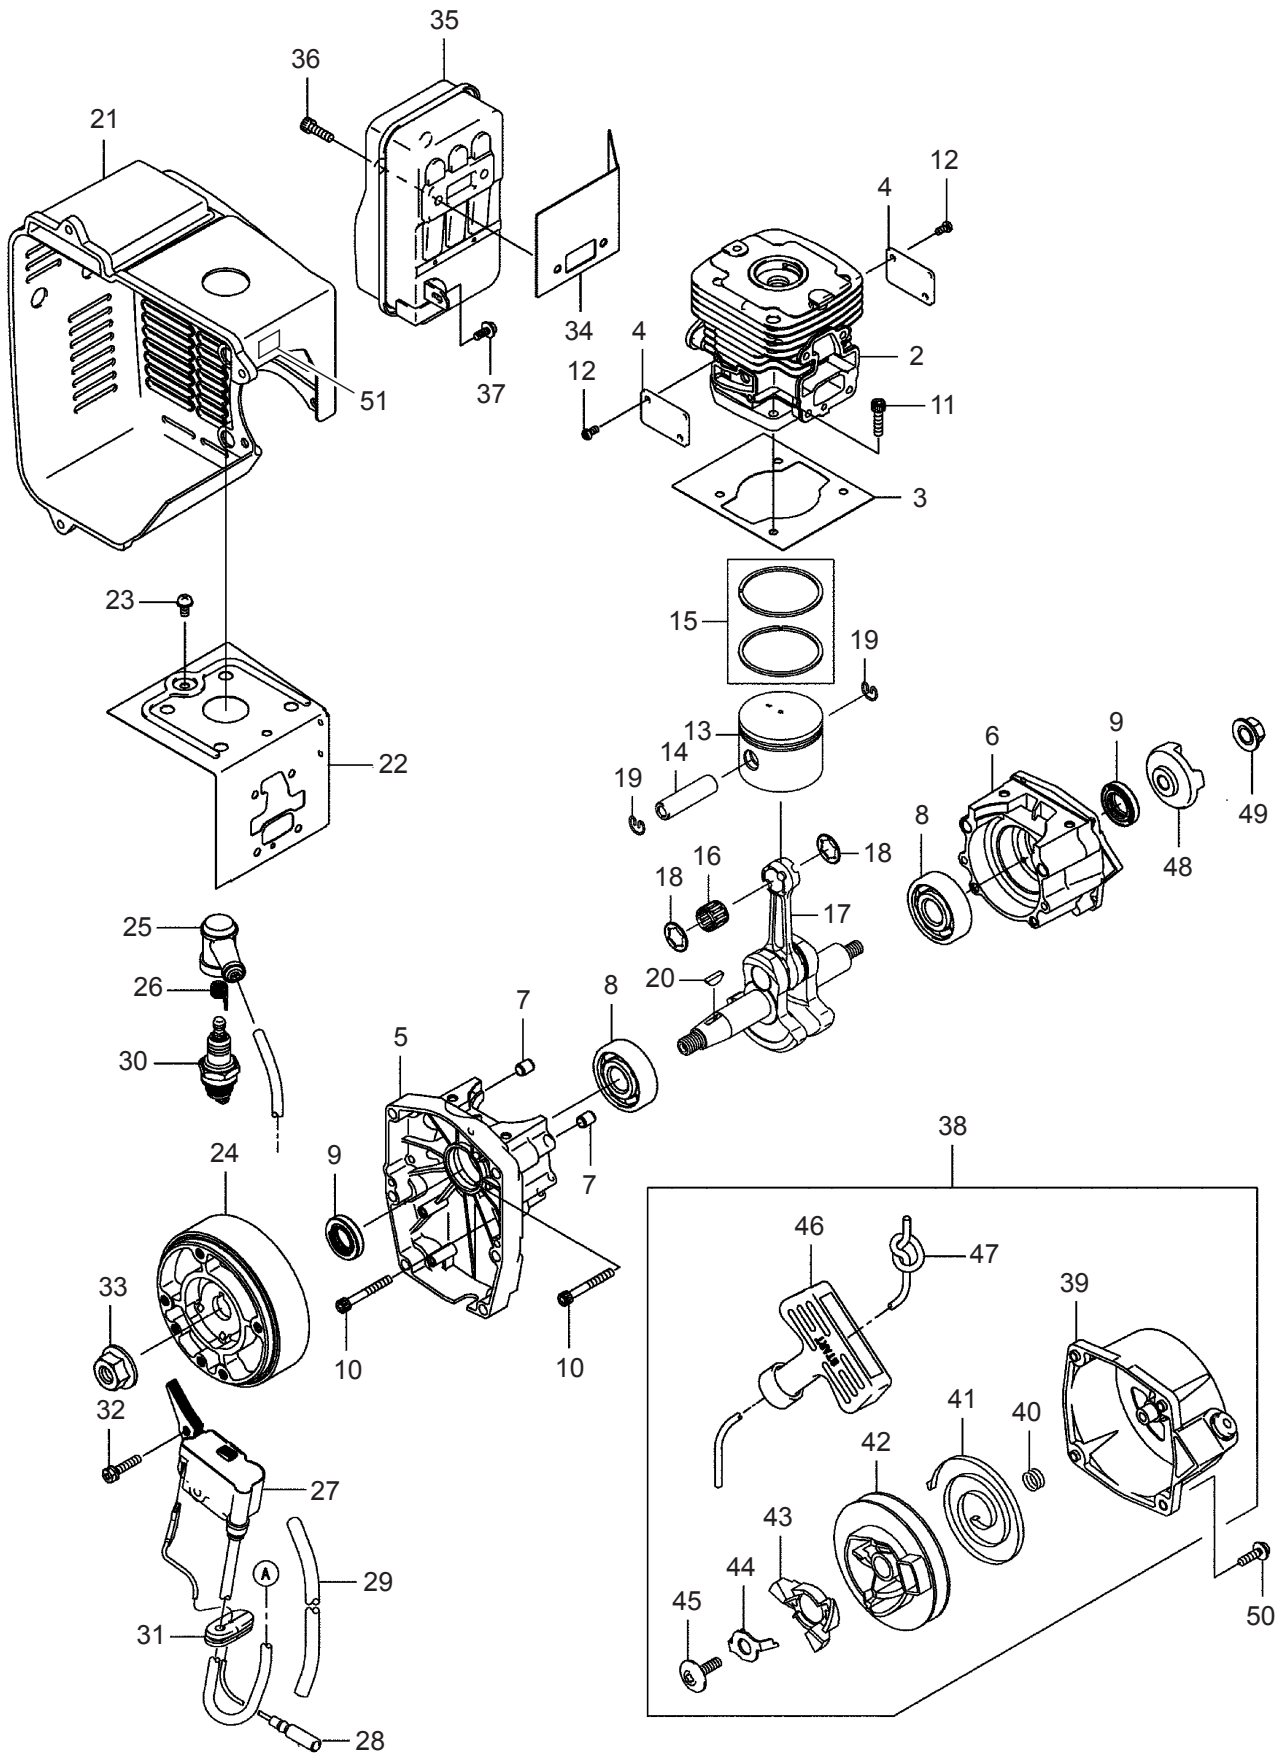

2.BL8101
ENGINE (Cylinder, Crankcase)

Ref. No.	Part No.	Part Name	Q'ty	Remarks	
2-46	649373	Grip	1	46075-2156	
2-47	649377	Rope	1	3.5x1000	59106-2174
2-48	649374	Starting Pulley	1	49080-2198	
2-49	649381	Nut	1	92210-2094	
2-50	624845	Screw	4	M4x16	92009-2386