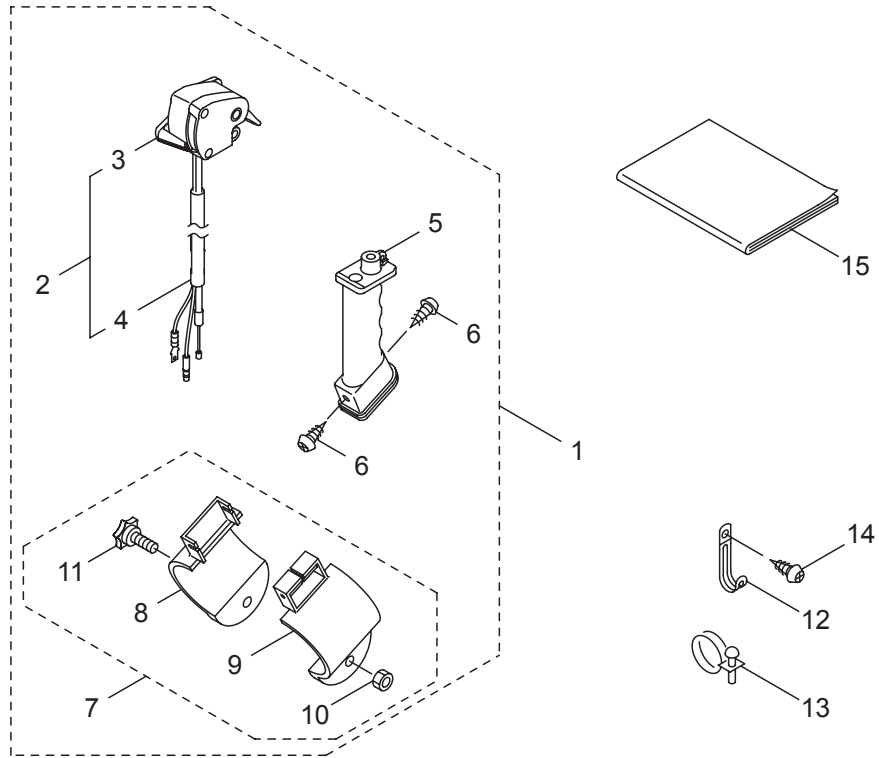

5. BL8101
OPTIONAL PARTS (Pistol Grip Throttle Kit)

Ref. No.	Part No.	Part Name	Q'ty	Remarks
5-1	125755	Throttle Ass'y	1	Incl.2-11
5-2	125782	Throttle Lever Ass'y	1	Incl.3,4
5-3	125756	Throttle	1	
5-4	125757	Throttle Wire Ass'y	1	
5-5	118811	Grip	1	
5-6	127297	Screw	2	M5x20
5-7	122609	Band	1	Incl.8-11
5-8	122414	Holder, (A)	1	
5-9	122416	Holder, (B)	1	
5-10	127298	Nut	1	M6
5-11	127299	Knob Bolt	1	M6x30
5-12	119173	Clamp	1	
5-13	126049	Clamp	1	
5-14	120319	Tapping Screw	1	M5x18
5-15	126303	Assembly Instructions	1	Pistol Grip Throttle Kit