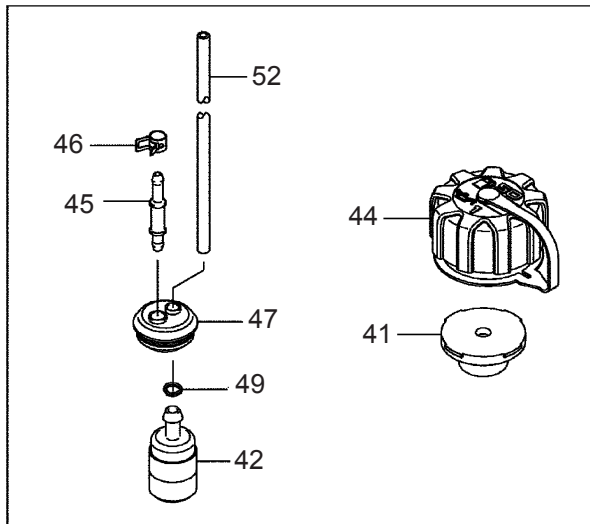

3. BL8101
ENGINE (Carburetor, Air Filter)

Ref. No.	Part No.	Part Name	Q'ty	Remarks
3-46	944177	Clamp	1	92037-2139
3-47	597949	Fuel Tank Grommet	1	92071-2142
3-48	649365	Clamp	2	92170-2110
3-49	649366	Clamp	2	92171-2073
3-50	649367	Tube	1	3x6x145 92190-2173
3-51	649368	Tube	1	2.3x5x93 92192-2086
3-52	649369	Tube	1	3x5x305 92192-2088