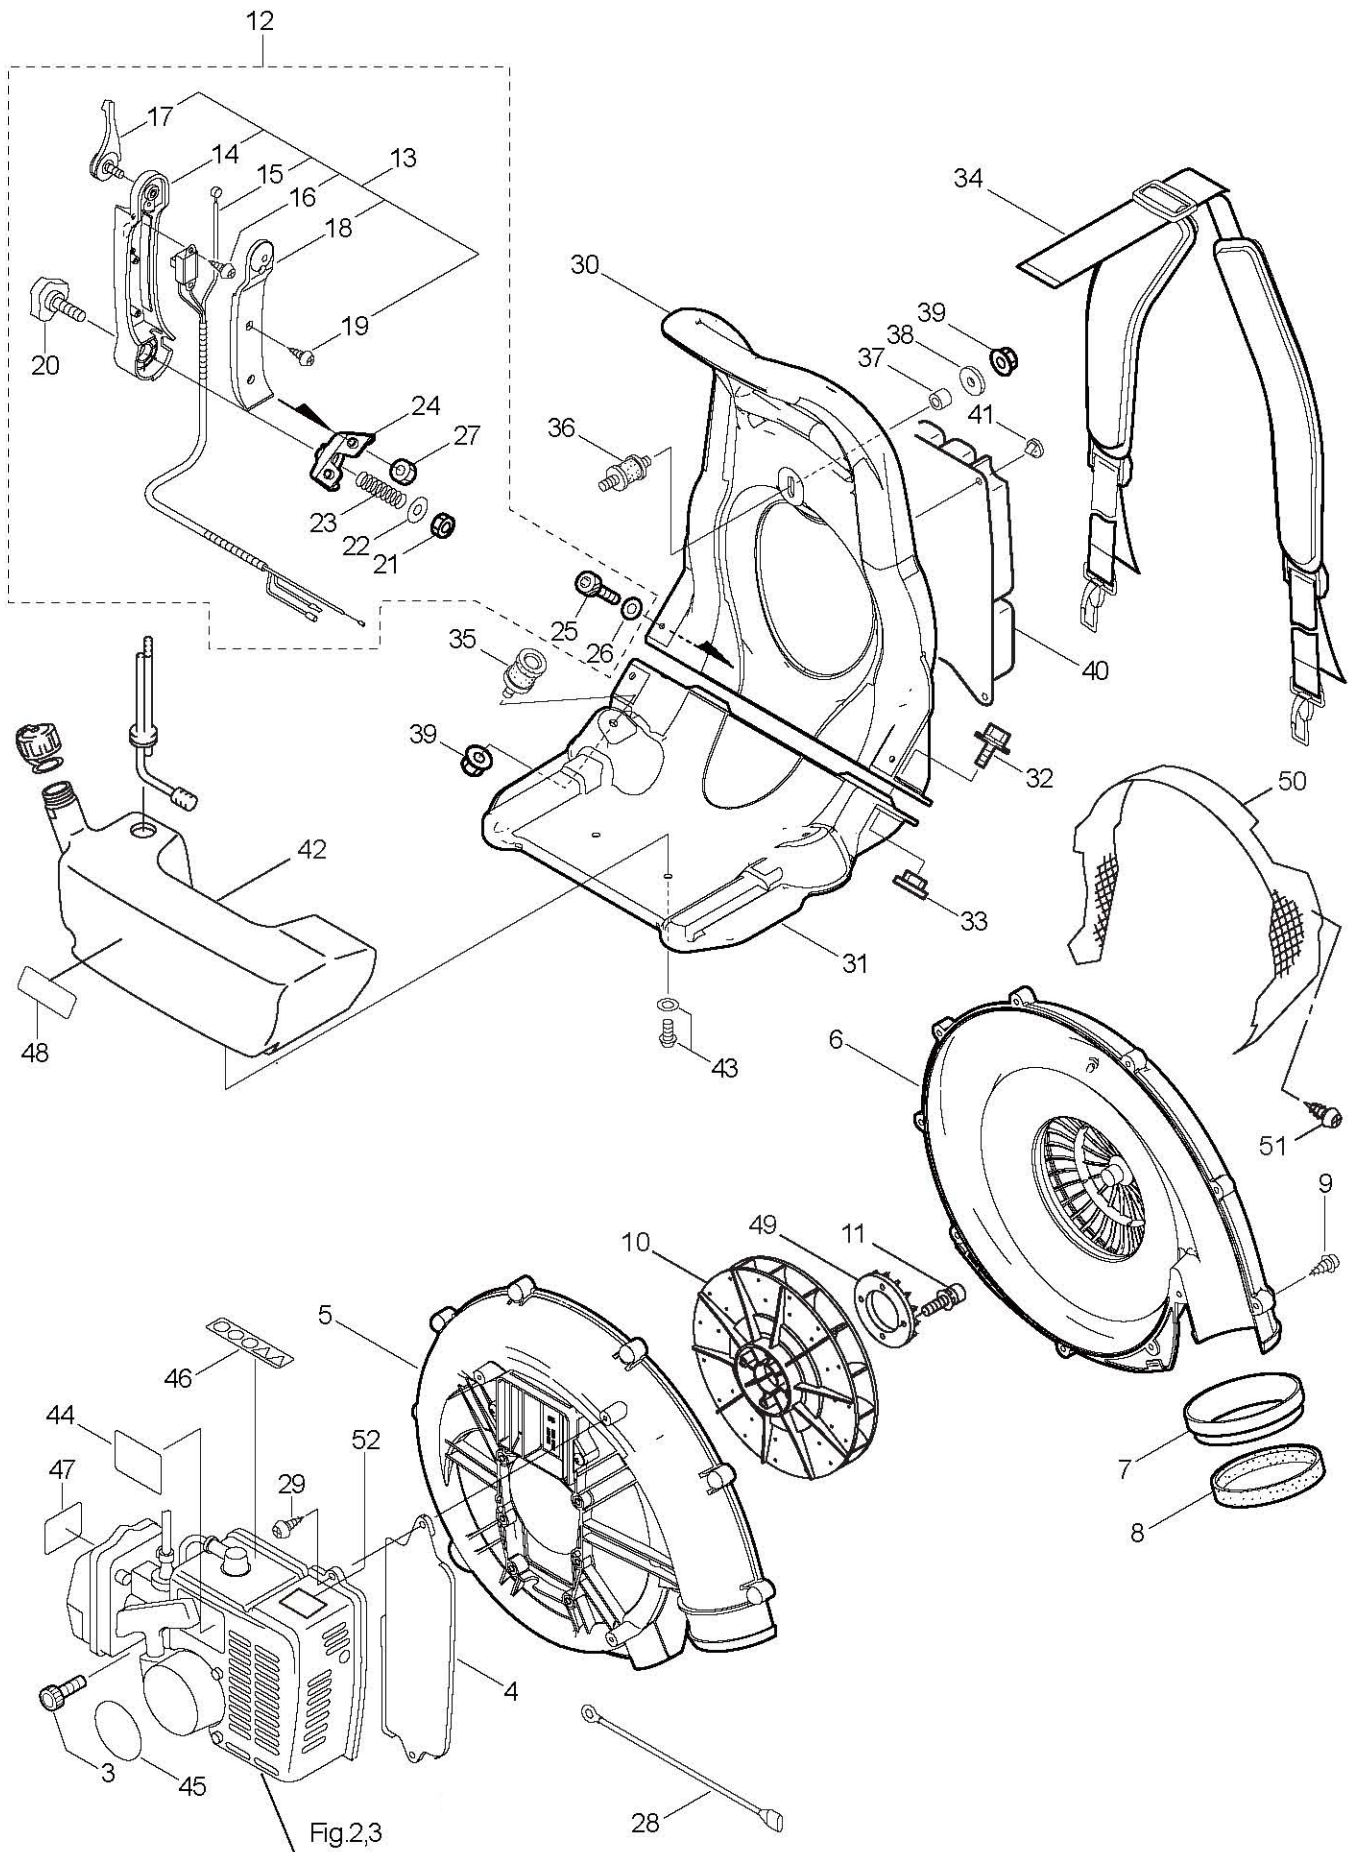

1. BL8101
FRAME & BLOWER

Ref. No.	Part No.	Part Name	Q'ty	Remarks
1-46	266959	Label	1	Caution
1-47	125747	Label	1	
1-48	121132	Label	1	Coution
1-49	127875	Plate, Fan	1	
1-50	127728	Screen	1	
1-51	127786	Screw	2	M5x12
1-52	285188	Label	1