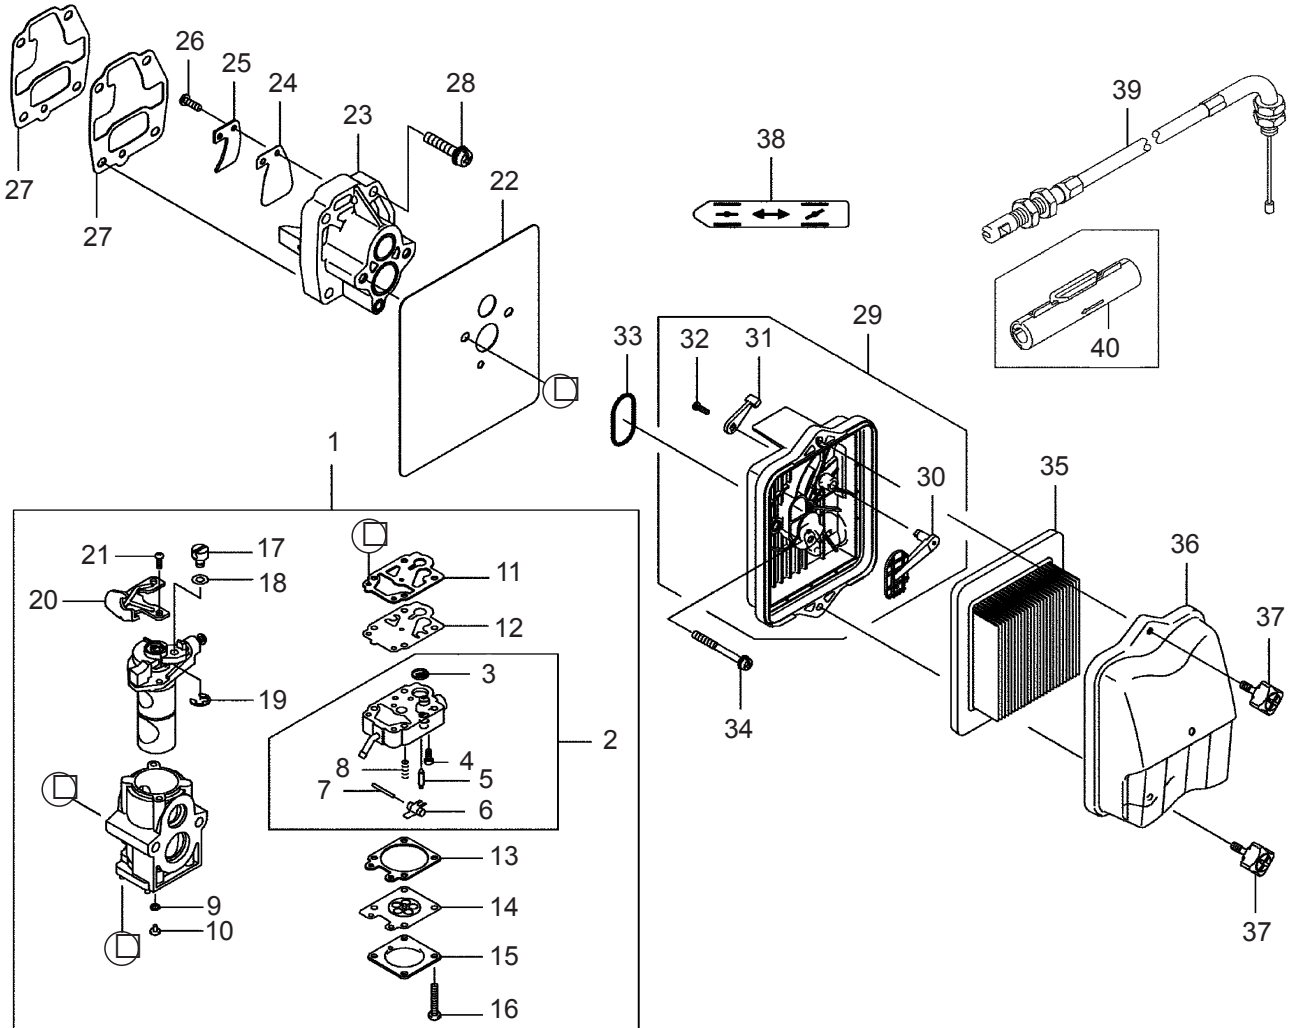

3. BL8101
ENGINE (Carburetor, Air Filter)

Ref. No.	Part No.	Part Name	Q'ty	Remarks
3-46	944177	Clamp	1	92037-2139
3-47	597949	Fuel Tank Grommet	1	92071-2142
3-48	649365	Clamp	2	92170-2110
3-49	649366	Clamp	2	92171-2073
3-50	649367	Tube	1	3x6x145 92190-2173
3-51	649368	Tube	1	2.3x5x93 92192-2086
3-52	649369	Tube	1	3x5x305 92192-2088