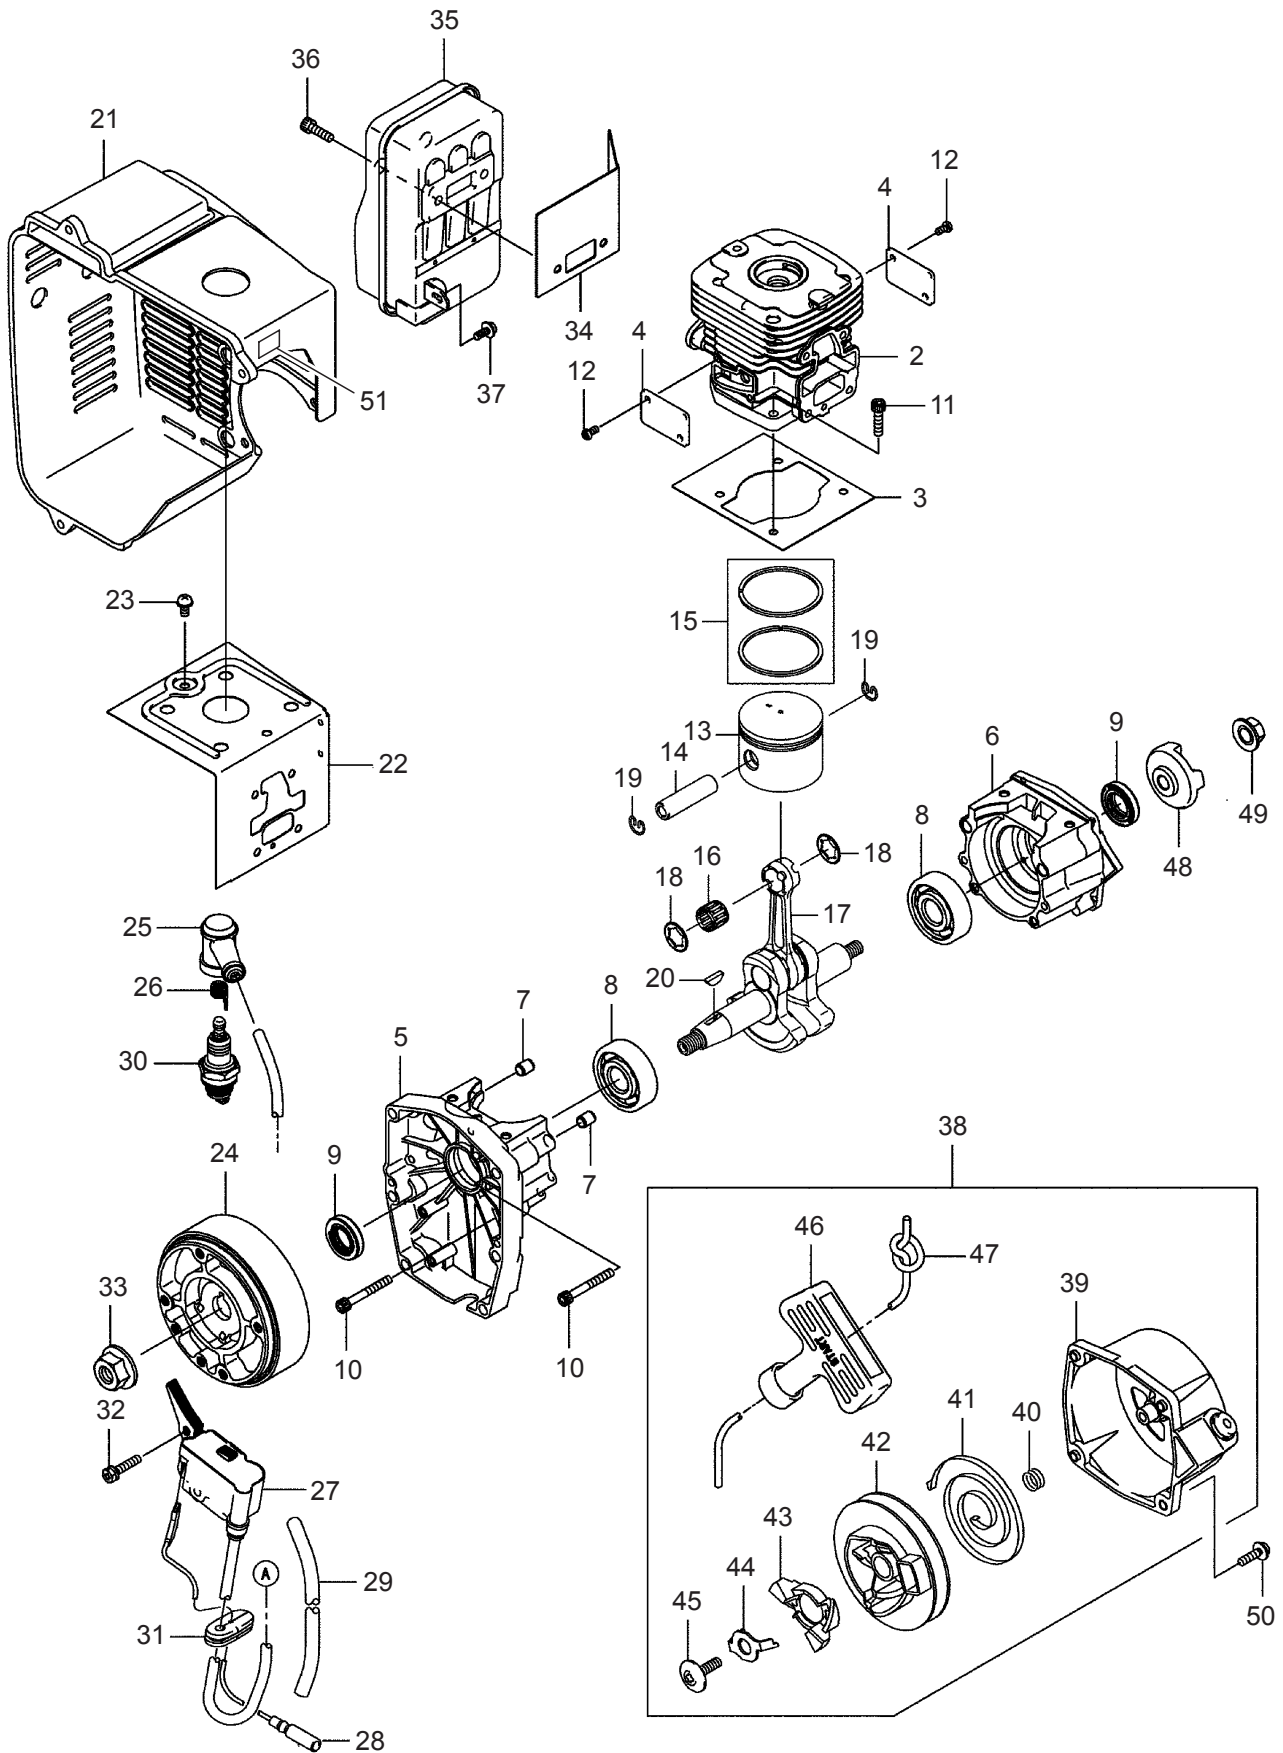

2.BL8101  
ENGINE (Cylinder, Crankcase)

Ref. No.	Part No.	Part Name	Q'ty	Remarks
2-2	649312	Cylinder	1	11005-2157
2-3	649313	Gasket	1	11061-2138
2-4	649314	Plate	2	13271-2258
2-5	649315	Crankcase	1	14080-2055
2-6	649316	Crankcase	1	14080-2056
2-7	573908	Pin	2	92043-1302
2-8	649317	Ball Bearing	2	6303C3 92045-2268
2-9	649318	Oil Seal	2	92049-2258
2-10	649319	Bolt	4	M5x40 120S0540
2-11	649320	Bolt	4	M5x20 120W0520
2-12	943572	Screw	4	M4x8 214B0408
2-13	649321	Piston	1	13001-2163
2-14	649322	Piston Pin	1	13002-2093
2-15	649323	Piston Ring Set	1	13008-6066
2-16	649325	Bearing	1	13033-2063
2-17	649326	Crankshaft Ass'y	1	49119-2223
2-18	649327	Spacer	2	92026-2352
2-19	943307	Snap Ring	2	92033-2058
2-20	071695	Woodruff Key	1	510A3200
2-21	649328	Shroud	1	49089-2606
2-22	649329	Shroud	1	49089-2607
2-23	996258	Screw	1	M5x10 241B0510
2-24	649330	Flywheel	1	21050-2308
2-25	591532	Spark Plug Cap	1	21130-2056
2-26	591533	Terminal	1	21169-2051
2-27	649331	Ignition Coil Ass'y	1	21171-2244
2-28	649332	Lead Wire	1	26011-2379
2-29	998411	Tube	1	6x7.4x300L 92059-2233
2-30	649333	Spark Plug	1	BPMR7A 92070-2113
2-31	649334	Grommet	1	92071-2164
2-32	649335	Bolt	2	4x20 92153-2079
2-33	649336	Nut	1	M10 92210-1325
2-34	649353	Gasket	1	11061-2159
2-35	649357	Muffler Ass'y	1	49069-2412
2-36	649361	Bolt	2	M6x20 120W0620
2-37	943466	Screw	1	M5x14 242B0514
2-38	649375	Recoil Starter	1	Incl.39-47 49088-2549
2-39	649372	Case	1	32099-2400
2-40	649378	Spring	1	92145-2142
2-41	649379	Recoil Spring	1	92145-2143
2-42	649376	Reel	1	59101-2117
2-43	649370	Pawl	1	13165-2101
2-44	649371	Retainer	1	14020-2113
2-45	649380	Screw	1	92172-2083