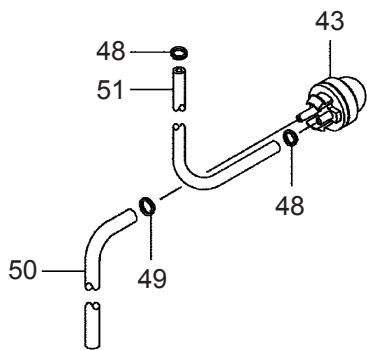

3. BL8101
ENGINE (Carburetor, Air Filter)

Ref. No.	Part No.	Part Name	Q'ty	Remarks
3-46	944177	Clamp	1	92037-2139
3-47	597949	Fuel Tank Grommet	1	92071-2142
3-48	649365	Clamp	2	92170-2110
3-49	649366	Clamp	2	92171-2073
3-50	649367	Tube	1	3x6x145 92190-2173
3-51	649368	Tube	1	2.3x5x93 92192-2086
3-52	649369	Tube	1	3x5x305 92192-2088