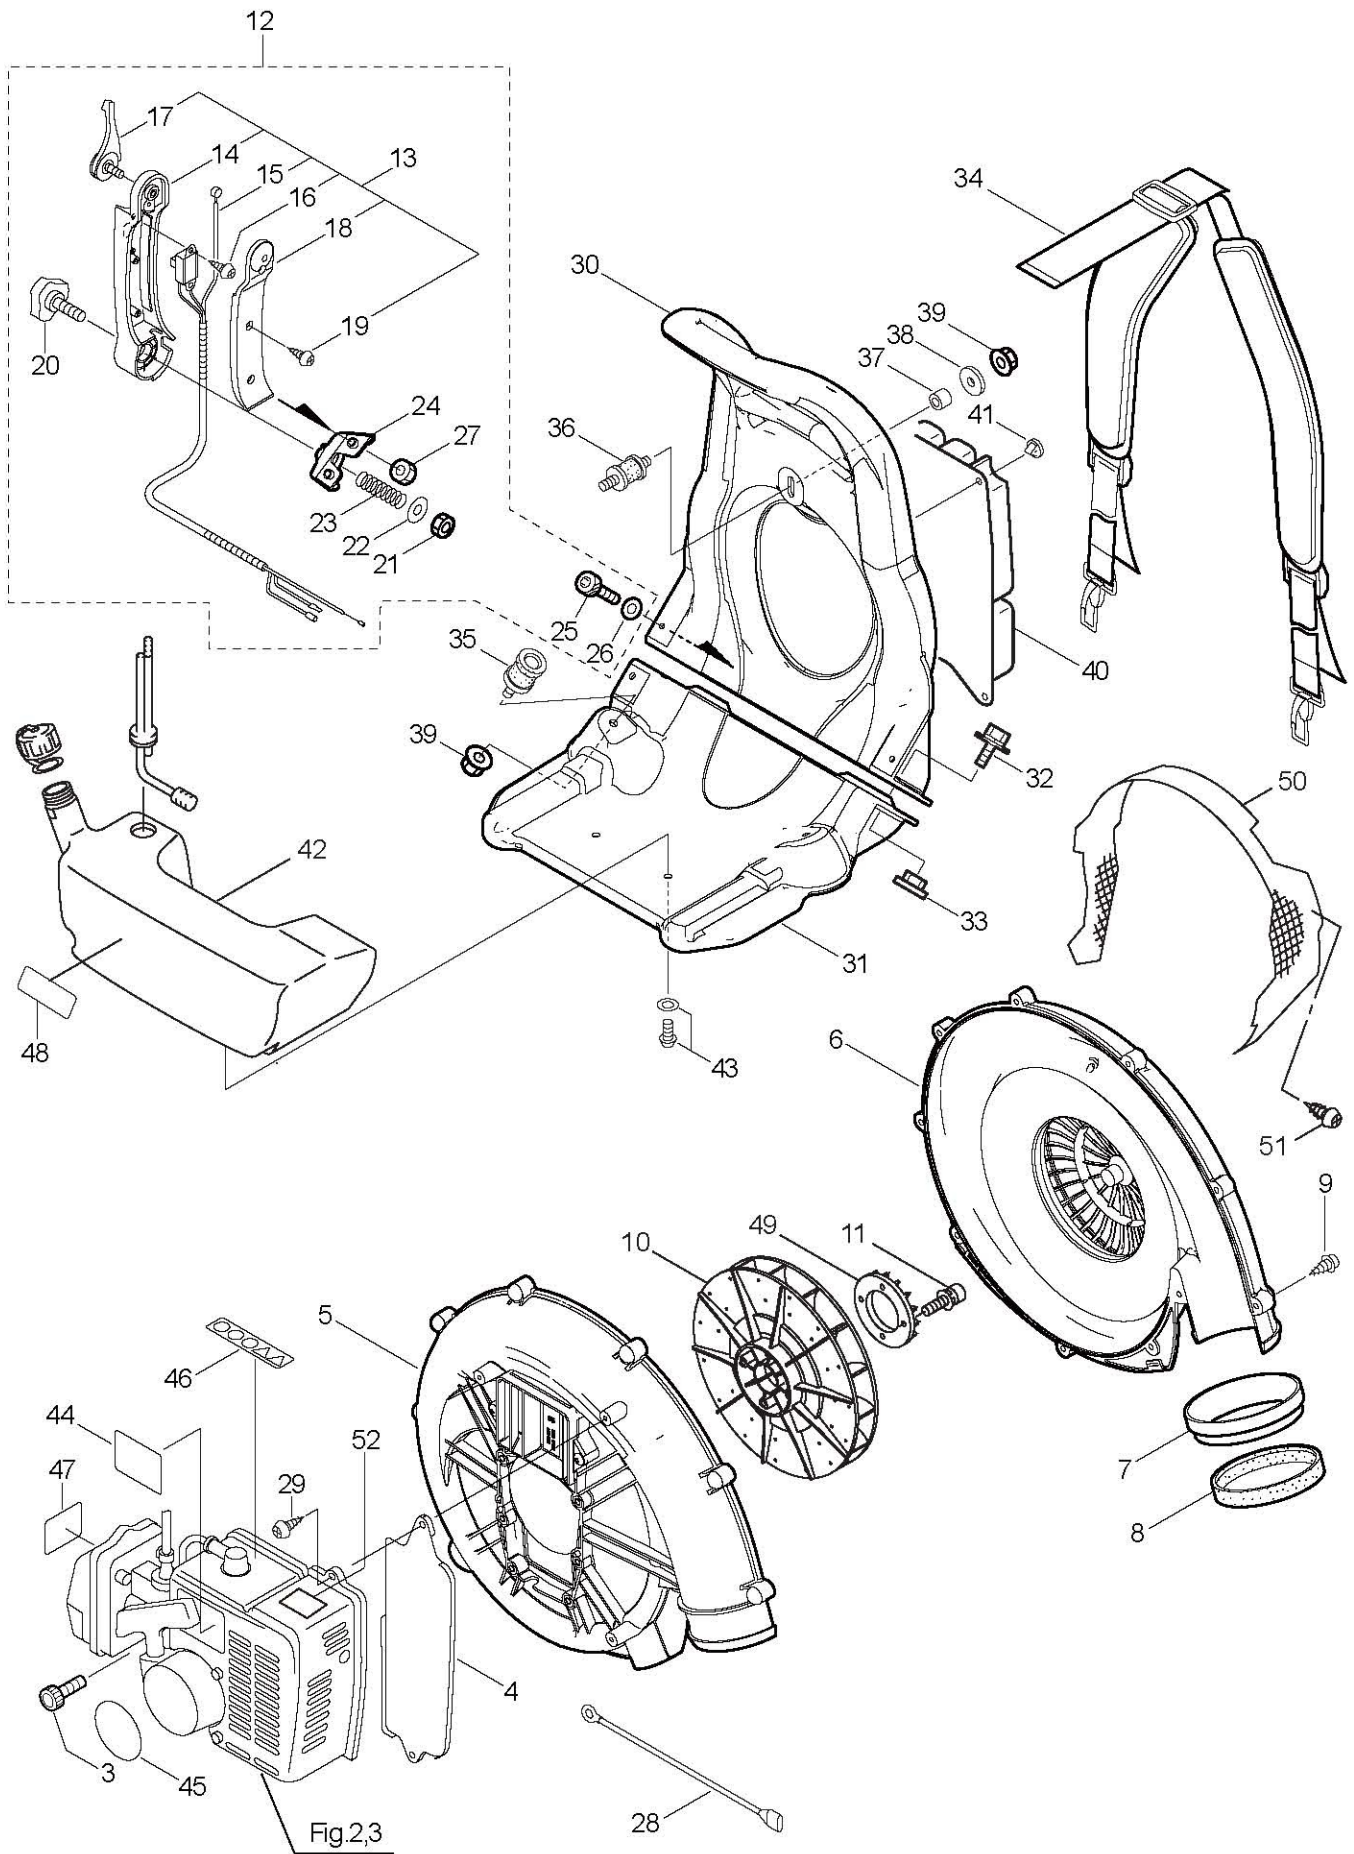

**MARUYAMA**

ILLUSTRATED PARTS LIST

**BL8101**  
BACKPACK BLOWER

BL8101  
BACKPACK BLOWER  
PART #522791 06/2009

Maruyama. *Extraordinary.*

1. BL8101  
FRAME & BLOWER

Ref. No.	Part No.	Part Name	Q'ty	Remarks
1-3	125588	Bolt	6	M6x30
1-4	125404	Gasket	1	
1-5	125405	Fan Case (Engine Side)	1	
1-6	125410	Fan Case (Frame Side)	1	
1-7	119160	Collar	1	
1-8	119161	Rubber Band	1	
1-9	089538	Tapping Screw	10	M5x25
1-10	127897	Fan	1	
1-11	126897	Bolt	4	M5x35
1-12	125421	Throttle Assembly	1	Incl.13-27
1-13	125445	Arm Assembly	1	Incl.14-19
1-14	123497	Arm	1	
1-15	125446	Throttle Wire	1	
1-16	120502	Tapping Screw	2	
1-17	125783	Throttle Lever	1	
1-18	123498	Cover	1	
1-19	120517	Tapping Screw	3	
1-20	110271	Knob Bolt	1	M8x45
1-21	107581	Nylon Nut	1	M8
1-22	065413	Washer	1	8.2x30xt2.3
1-23	120721	Spring	1	
1-24	125423	Holder	1	
1-25	125589	Cap Screw	2	M5x16
1-26	015479	Washer	2	5.3x16xt1.6
1-27	125621	Nut	2	M5
1-28	108634	Ground Wire	1	AVS0.5Bx120
1-29	127295	Screw	3	M5x16(P-type)
1-30	125427	Backpack Frame A	1	
1-31	125429	Backpack Frame B	1	
1-32	127301	Bolt	4	M6x20(SM)
1-33	127228	Nut	4	M6
1-34	125432	Shoulder Strap Assembly	1	
1-35	120615	Buffer	2	
1-36	101877	Buffer	1	
1-37	120616	Collar	1	
1-38	120617	Packing	1	
1-39	127228	Nut	3	M6
1-40	119177	Cushion Pad	1	
1-41	100749	Fastener	4	#7
1-42	127673	Fuel Tank	1	
1-43	125561	Screw	2	M5x14
1-44	129166	Label	1	BL8101
1-45	123954	Label	1	