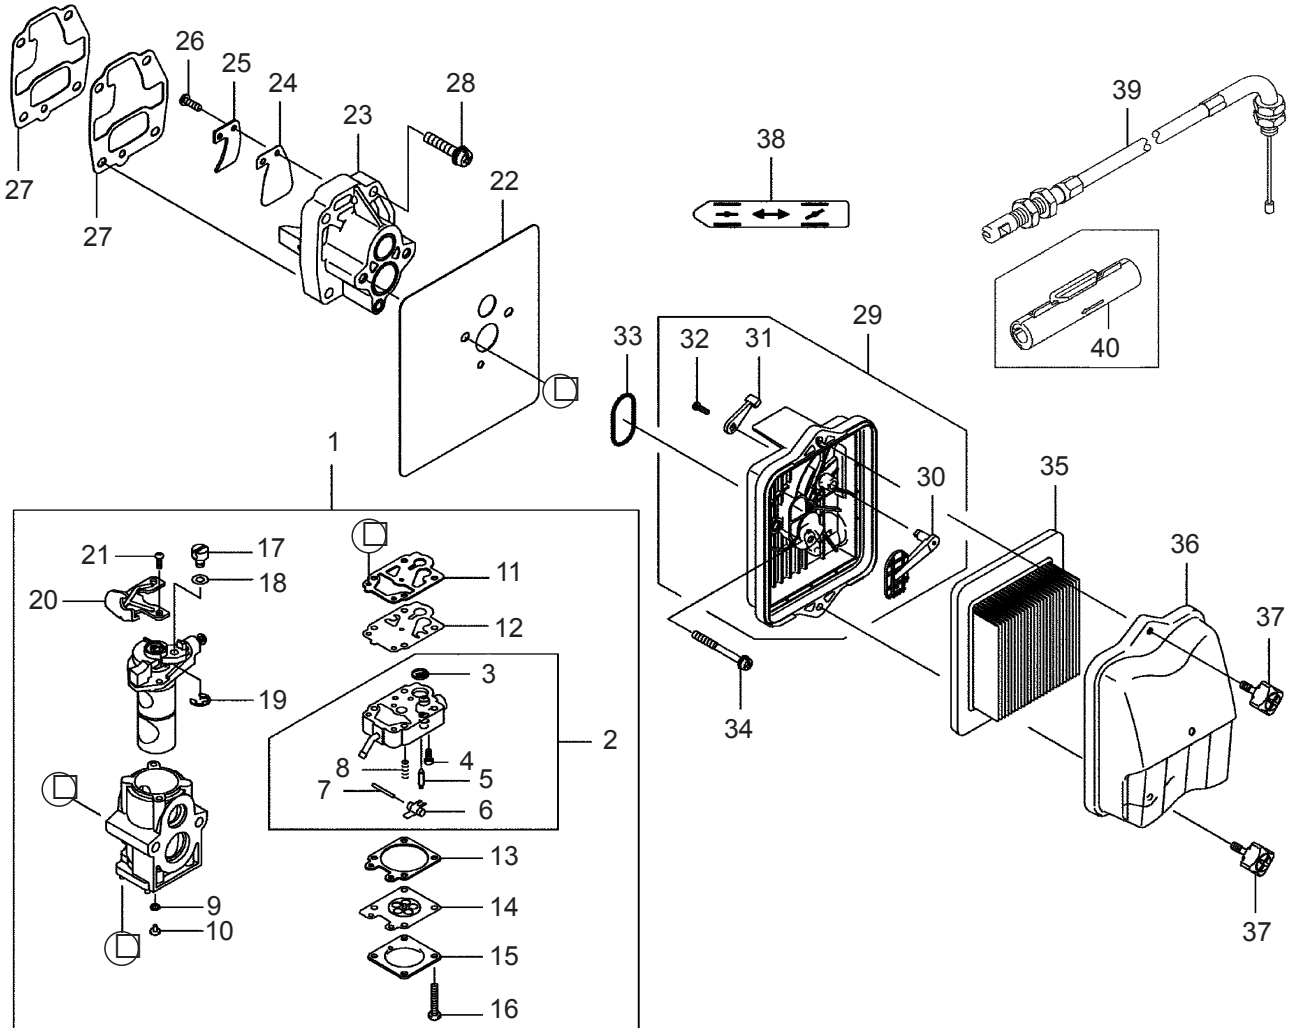

3. BL8101
ENGINE (Carburetor, Air Filter)

Ref. No.	Part No.	Part Name	Q'ty	Remarks
3-1	649344	Carburetor Ass'y	1	Incl.2-21 15003-2970
3-2	649346	Body	1	Incl.3-8 16160-2138
3-3	624430	Filter	1	14043-2051
3-4	624432	Screw	1	92009-2336
3-5	624431	Float Valve	1	16030-2078
3-6	624429	Lever	1	16055-2051
3-7	624433	Pin	1	92043-2094
3-8	624434	Spring	1	92144-2308
3-9	577182	O-Ring	1	92055-2147
3-10	649349	Main Jet	1	#55.5 92063-2461
3-11	634350	Gasket	1	11061-2054
3-12	577185	Diaphragm	1	43028-2067
3-13	649339	Gasket	1	11060-2456
3-14	634357	Diaphragm	1	43028-2090
3-15	649343	Cover	1	14025-2157
3-16	649348	Screw	4	92009-2438
3-17	598415	Arm	1	21083-2073
3-18	624532	Washer	1	92200-2074
3-19	577175	Snap Ring	1	92033-2078
3-20	649338	Bracket	1	11053-2066
3-21	577179	Screw	2	92009-2277
3-22	649341	Gasket	1	11061-2160
3-23	649345	Insulator	1	16073-2226
3-24	649342	Reed Valve	1	12022-2059
3-25	649347	Stopper	1	32085-2105
3-26	649350	Screw	1	M3x12 92172-2091
3-27	649340	Gasket	2	11061-2140
3-28	577361	Screw	4	M5x25 92009-2235
3-29	649352	Case Ass'y	1	11038-2088
3-30	649356	Valve	1	16126-2240
3-31	649355	Lever	1	13168-2493
3-32	649358	Screw	1	M3x10 92009-2359
3-33	649359	O-Ring	1	92055-2205
3-34	944305	Screw	2	M5x50 234B0550
3-35	649351	Element Ass'y	1	11029-2021
3-36	649354	Cap	1	11065-2116
3-37	649360	Bolt	2	M5x18 92153-2107
3-38	598438	Label	1	56031-2468
3-39	649337	Throttle Cable	1	54012-2629
3-40	212250	Joint Case	1	32099-2326
3-41	649362	Breather	1	14069-2088
3-42	625872	Fuel Filter	1	49019-2085
3-43	649363	Priming Pump	1	49043-2073
3-44	649364	Tank Cap Ass'y	1	51048-2083
3-45	632199	Joint	1	59071-2132