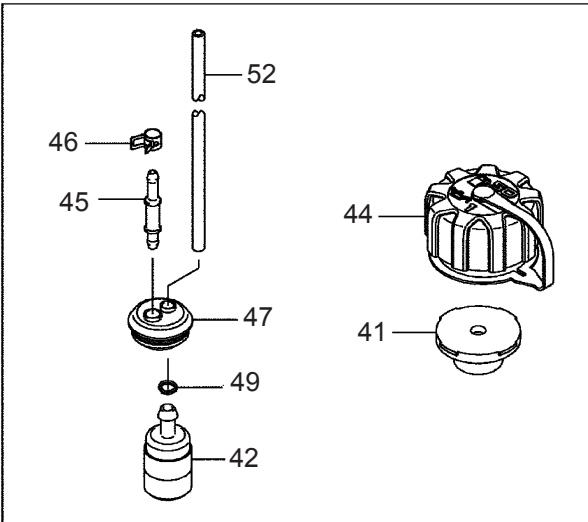

3. BL8101
ENGINE (Carburetor, Air Filter)

Ref. No.	Part No.	Part Name	Q'ty	Remarks
3-1	649344	Carburetor Ass'y	1	Incl.2-21 15003-2970
3-2	649346	Body	1	Incl.3-8 16160-2138
3-3	624430	Filter	1	14043-2051
3-4	624432	Screw	1	92009-2336
3-5	624431	Float Valve	1	16030-2078
3-6	624429	Lever	1	16055-2051
3-7	624433	Pin	1	92043-2094
3-8	624434	Spring	1	92144-2308
3-9	577182	O-Ring	1	92055-2147
3-10	649349	Main Jet	1	#55.5 92063-2461
3-11	634350	Gasket	1	11061-2054
3-12	577185	Diaphragm	1	43028-2067
3-13	649339	Gasket	1	11060-2456
3-14	634357	Diaphragm	1	43028-2090
3-15	649343	Cover	1	14025-2157
3-16	649348	Screw	4	92009-2438
3-17	598415	Arm	1	21083-2073
3-18	624532	Washer	1	92200-2074
3-19	577175	Snap Ring	1	92033-2078
3-20	649338	Bracket	1	11053-2066
3-21	577179	Screw	2	92009-2277
3-22	649341	Gasket	1	11061-2160
3-23	649345	Insulator	1	16073-2226
3-24	649342	Reed Valve	1	12022-2059
3-25	649347	Stopper	1	32085-2105
3-26	649350	Screw	1	M3x12 92172-2091
3-27	649340	Gasket	2	11061-2140
3-28	577361	Screw	4	M5x25 92009-2235
3-29	649352	Case Ass'y	1	11038-2088
3-30	649356	Valve	1	16126-2240
3-31	649355	Lever	1	13168-2493
3-32	649358	Screw	1	M3x10 92009-2359
3-33	649359	O-Ring	1	92055-2205
3-34	944305	Screw	2	M5x50 234B0550
3-35	649351	Element Ass'y	1	11029-2021
3-36	649354	Cap	1	11065-2116
3-37	649360	Bolt	2	M5x18 92153-2107
3-38	598438	Label	1	56031-2468
3-39	649337	Throttle Cable	1	54012-2629
3-40	212250	Joint Case	1	32099-2326
3-41	649362	Breather	1	14069-2088
3-42	625872	Fuel Filter	1	49019-2085
3-43	649363	Priming Pump	1	49043-2073
3-44	649364	Tank Cap Ass'y	1	51048-2083
3-45	632199	Joint	1	59071-2132