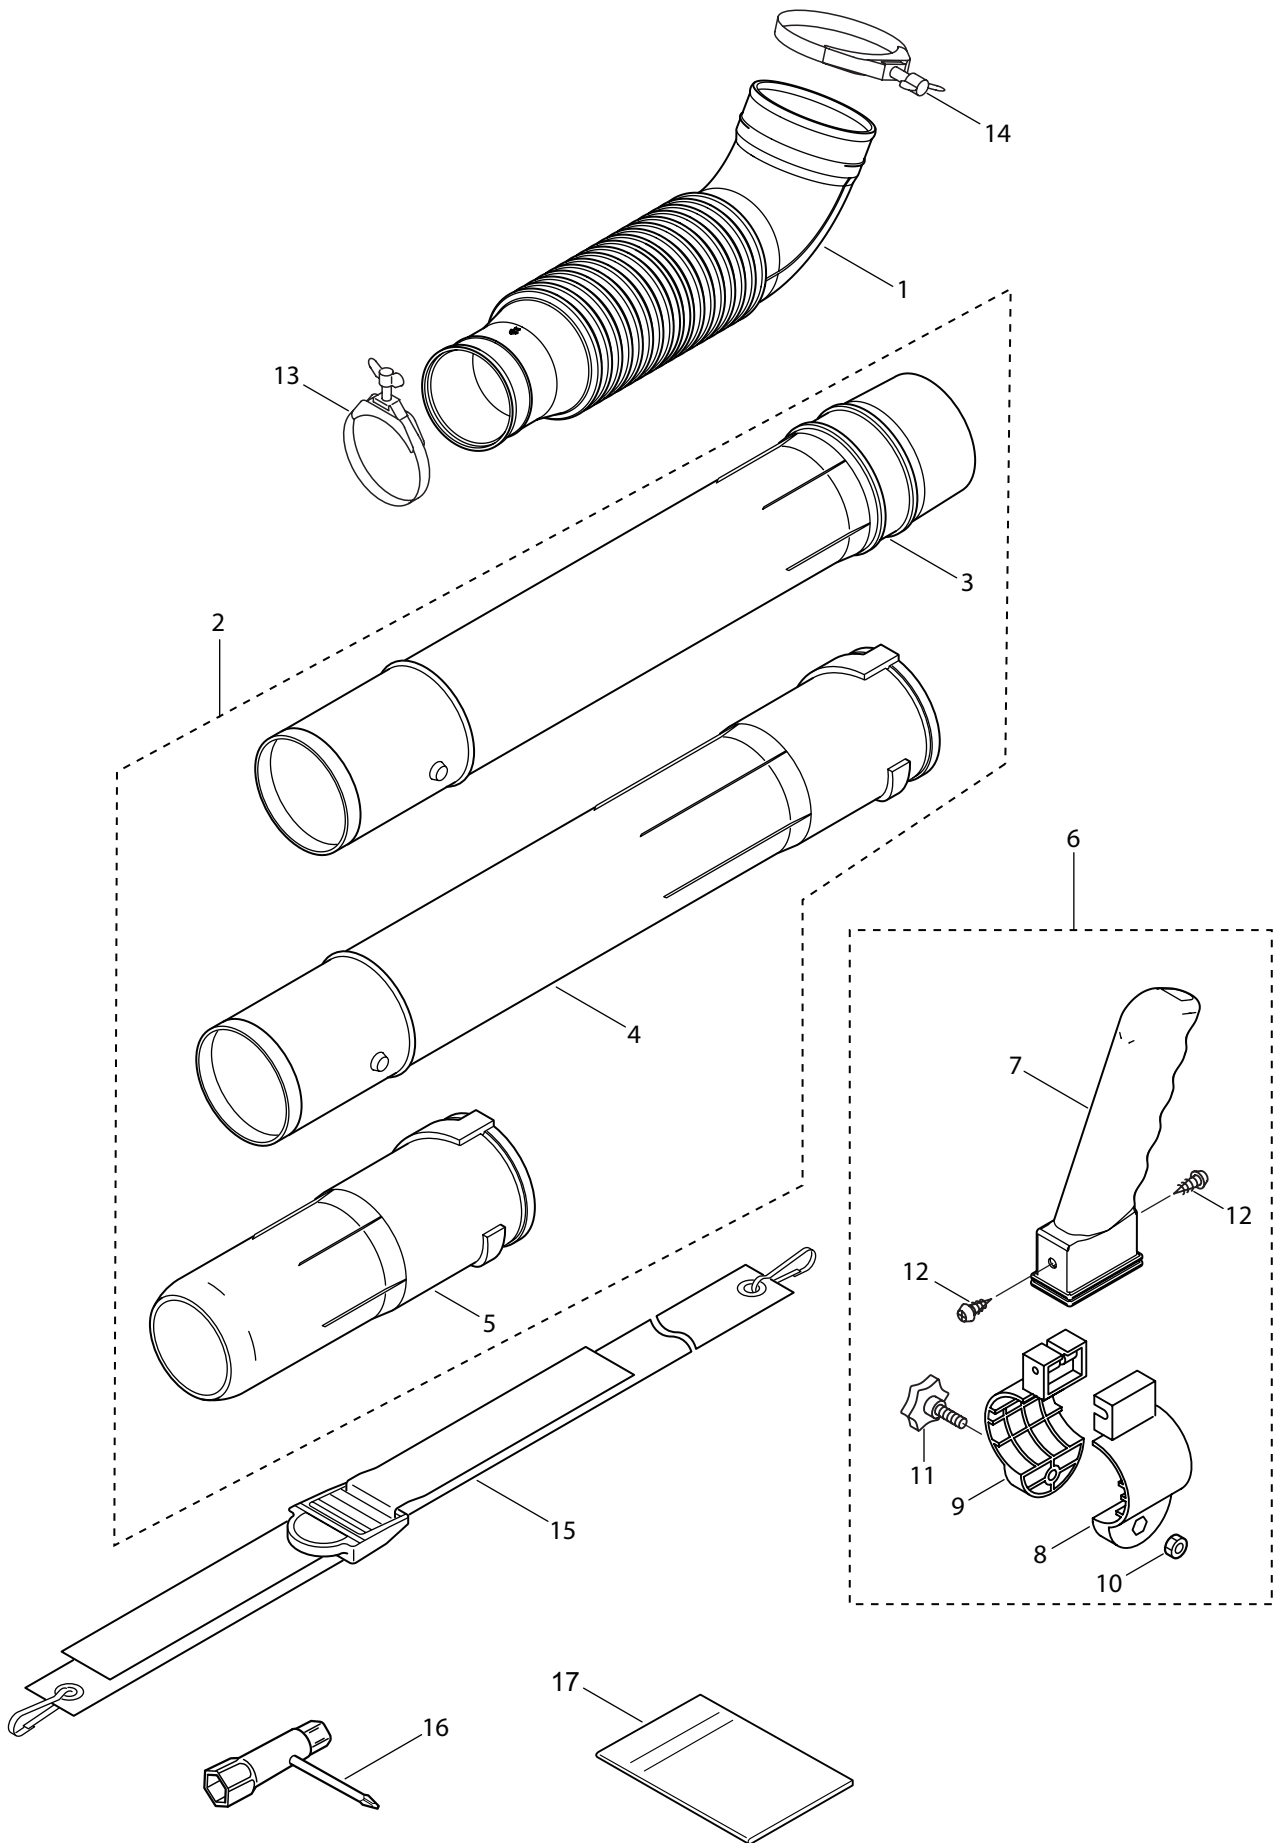

4. BL8101
ACCESSORIES

Ref. No.	Part No.	Part Name	Q'ty	Remarks
4-1	123413	Flexible Pipe	1	
4-2	125145	Pipe Ass'y	1	Incl.3-5
4-3	122395	Swivel Pipe	1	
4-4	122400	Straight Pipe	1	370L
4-5	125146	Cone Pipe	1	
4-6	123131	Grip Ass'y	1	Incl.7-12
4-7	122629	Grip	1	
4-8	122414	Holder, (A)	1	
4-9	122416	Holder, (B)	1	
4-10	127298	Nut	1	M6
4-11	127299	Knob Bolt	1	M6x30
4-12	127040	Tapping Screw	2	M5x19
4-13	128188	Wire Clamp	1	#85
4-14	128189	Wire Clamp	1	#105
4-15	125439	Hip Belt Ass'y	1	
4-16	210418	Box Spanner	1	13x19x(+)
4-17	125442	Instruction Manual	1