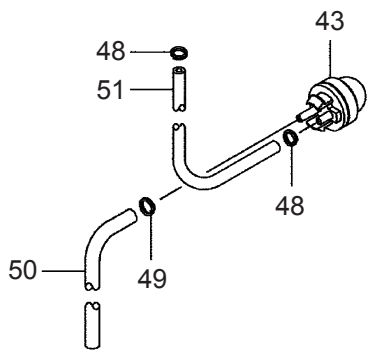

3. BL8101
ENGINE (Carburetor, Air Filter)

Ref. No.	Part No.	Part Name	Q'ty	Remarks
3-1	649344	Carburetor Ass'y	1	Incl.2-21 15003-2970
3-2	649346	Body	1	Incl.3-8 16160-2138
3-3	624430	Filter	1	14043-2051
3-4	624432	Screw	1	92009-2336
3-5	624431	Float Valve	1	16030-2078
3-6	624429	Lever	1	16055-2051
3-7	624433	Pin	1	92043-2094
3-8	624434	Spring	1	92144-2308
3-9	577182	O-Ring	1	92055-2147
3-10	649349	Main Jet	1	#55.5 92063-2461
3-11	634350	Gasket	1	11061-2054
3-12	577185	Diaphragm	1	43028-2067
3-13	649339	Gasket	1	11060-2456
3-14	634357	Diaphragm	1	43028-2090
3-15	649343	Cover	1	14025-2157
3-16	649348	Screw	4	92009-2438
3-17	598415	Arm	1	21083-2073
3-18	624532	Washer	1	92200-2074
3-19	577175	Snap Ring	1	92033-2078
3-20	649338	Bracket	1	11053-2066
3-21	577179	Screw	2	92009-2277
3-22	649341	Gasket	1	11061-2160
3-23	649345	Insulator	1	16073-2226
3-24	649342	Reed Valve	1	12022-2059
3-25	649347	Stopper	1	32085-2105
3-26	649350	Screw	1	M3x12 92172-2091
3-27	649340	Gasket	2	11061-2140
3-28	577361	Screw	4	M5x25 92009-2235
3-29	649352	Case Ass'y	1	11038-2088
3-30	649356	Valve	1	16126-2240
3-31	649355	Lever	1	13168-2493
3-32	649358	Screw	1	M3x10 92009-2359
3-33	649359	O-Ring	1	92055-2205
3-34	944305	Screw	2	M5x50 234B0550
3-35	649351	Element Ass'y	1	11029-2021
3-36	649354	Cap	1	11065-2116
3-37	649360	Bolt	2	M5x18 92153-2107
3-38	598438	Label	1	56031-2468
3-39	649337	Throttle Cable	1	54012-2629
3-40	212250	Joint Case	1	32099-2326
3-41	649362	Breather	1	14069-2088
3-42	625872	Fuel Filter	1	49019-2085
3-43	649363	Priming Pump	1	49043-2073
3-44	649364	Tank Cap Ass'y	1	51048-2083
3-45	632199	Joint	1	59071-2132