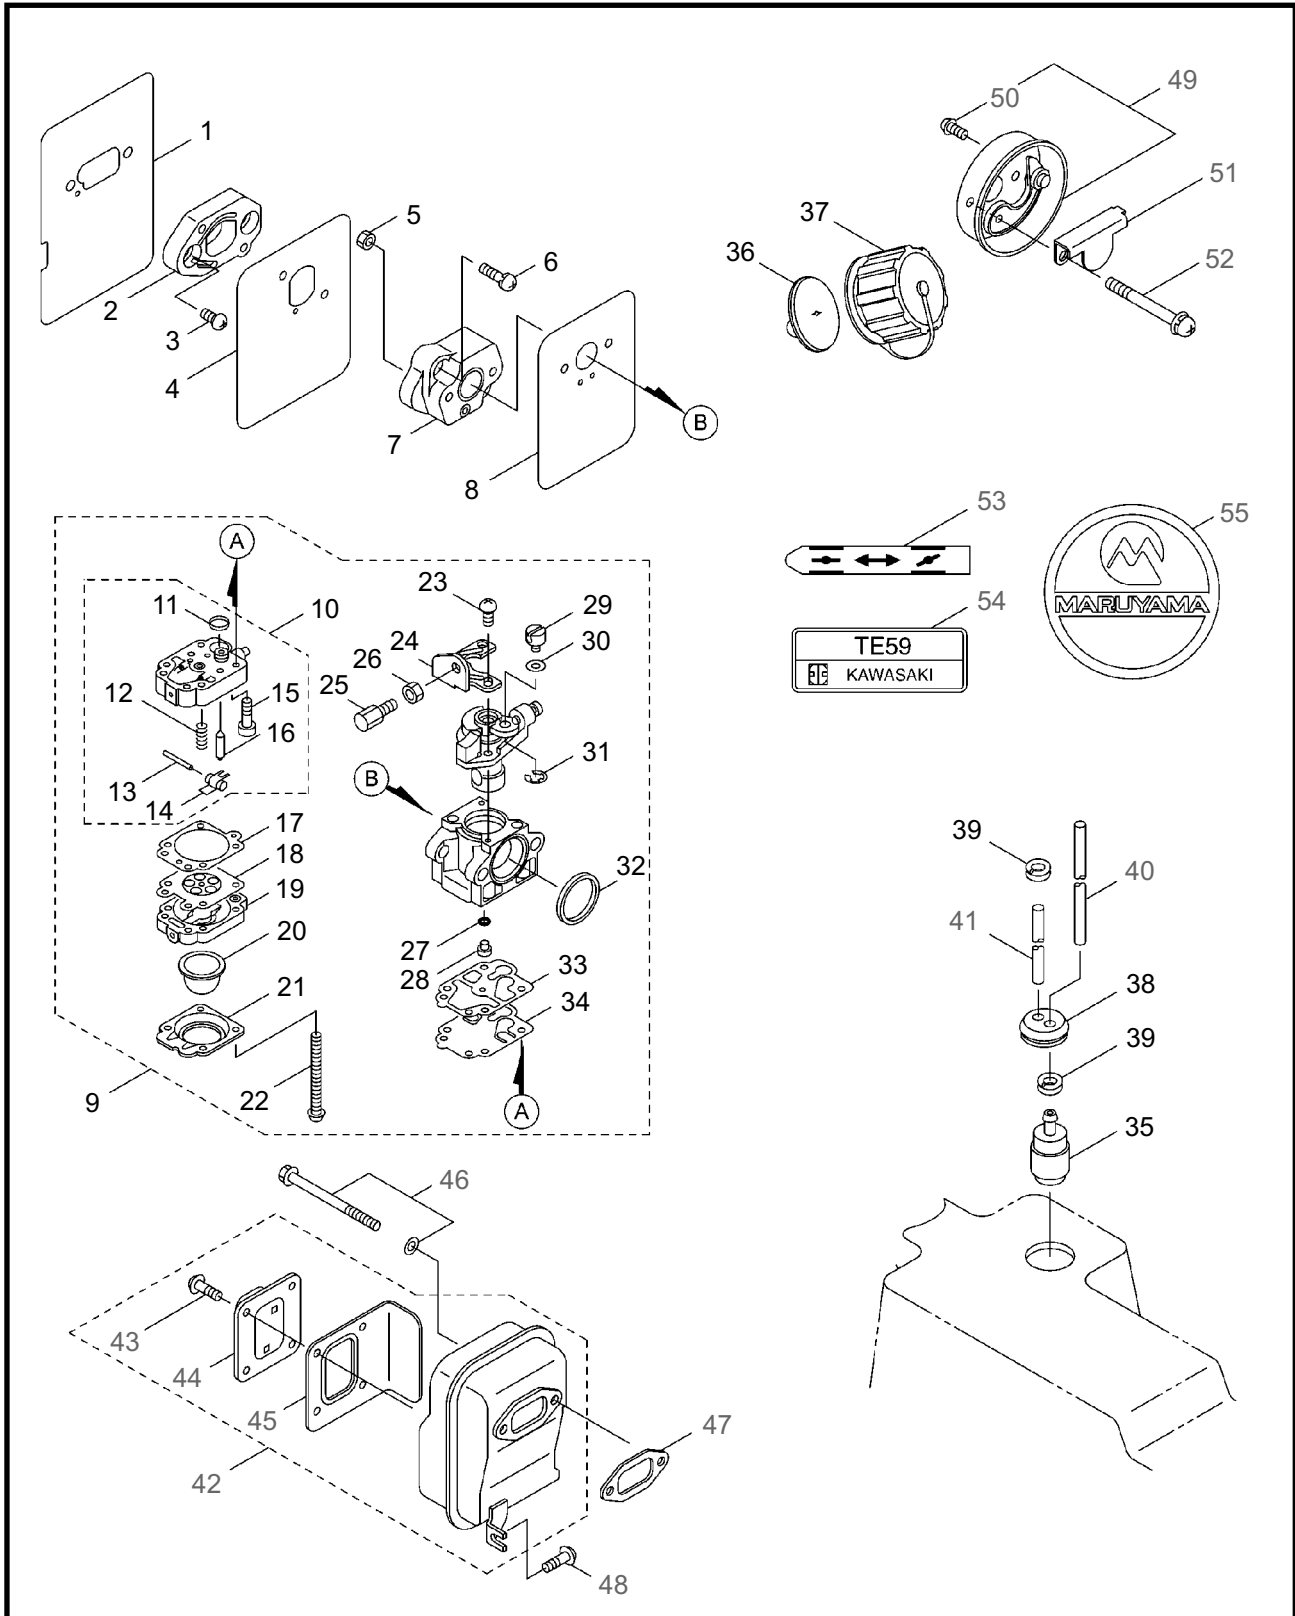

CARBURETOR

REF #	PART #	DESCRIPTION	Q'TY.	NOTES
1	627550	Gasket	1	
2	625867	Adapter	1	
3	625868	Screw	2	
4	628089	Gasket	1	
5	594598	Nut	2	
6	579565	Screw	2	
7	625866	Insulator	1	
8	634428	Gasket	1	
9	634429	Carburetor Ass'y	1	Incl. 10-34
10	626822	Body Ass'y	1	Incl. 11-16
11	624430	Filter	1	
12	624434	Spring	1	
13	624433	Pin	1	
14	624429	Lever	1	
15	624432	Screw	1	
16	624431	Float Valve	1	
17	262993	Gasket	1	
18	261873	Diaphragm	1	
19	598413	Body	1	
20	577191	Priming Pump	1	
21	598409	Primer Pump Cover	1	
22	598417	Screw	4	
23	577179	Screw	2	
24	624525	Bracket	1	
25	598418	Screw	1	
26	261878	Nut	1	
27	577182	O-Ring	1	
28	628092	Main Jet	1	#52
29	598415	Arm	1	
30	624532	Washer	1	
31	577175	Snap Ring	1	
32	624528	Packing	1	
33	577184	Gasket	1	
34	577185	Diaphragm	1	
35	625872	Fuel Filter	1	
36	630564	Valve	1	
37	625871	Cap Ass'y	1	
38	597949	Fuel Tank Grommet	1	
39	597948	Fuel Filter Clamp	2