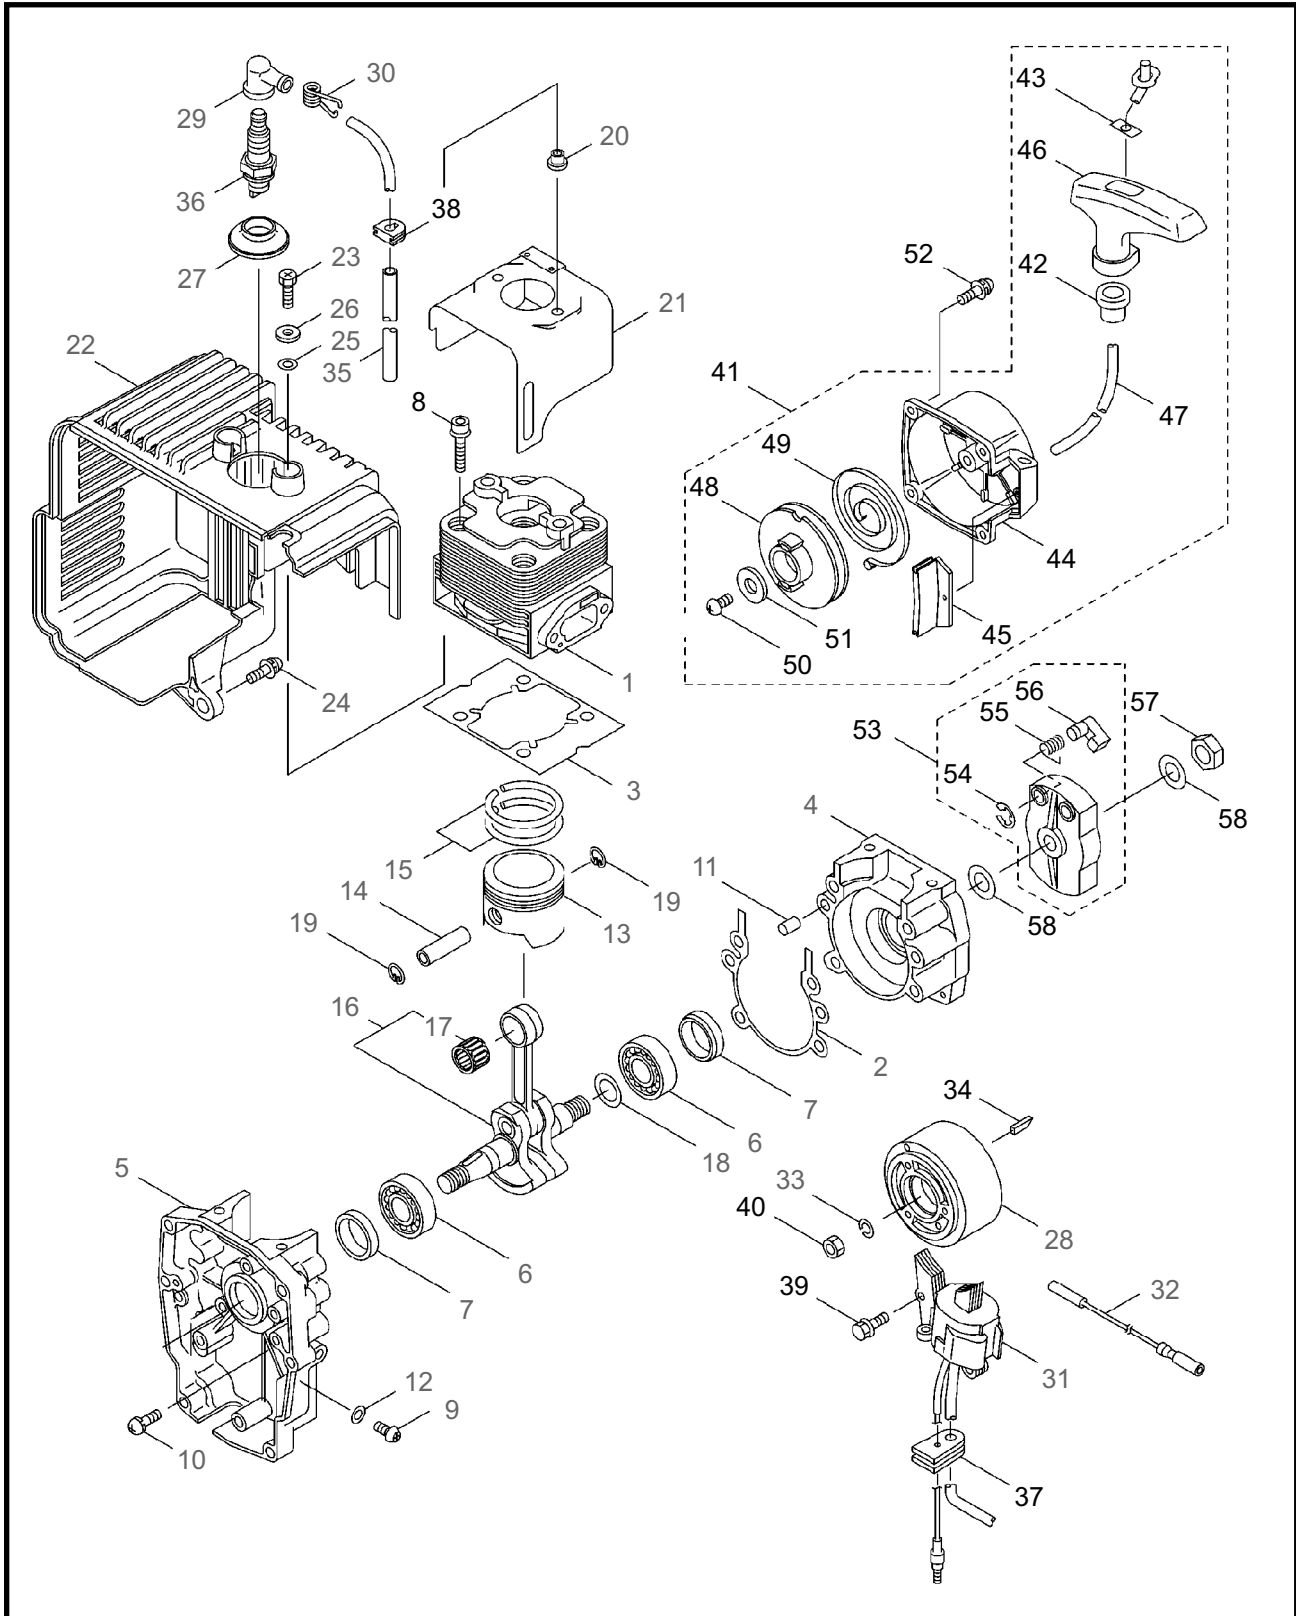

6 ILLUSTRATED PARTS LIST
BL6700SP

THROTTLE

REF #	PART #	DESCRIPTION	Q'TY.	NOTES
1	122413	Throttle Ass'y	1	Incl. 2-7
2	122046	Throttle	1	
3	118811	Grip	1	
4	122609	Band	1	
5	120319	Tapping Screw	2	M5x18
6	636757	Throttle Cable Ass'y	1	
7	121427	Tube	1	6x8x20L
8	119173	Clamp	1	

8 ILLUSTRATED PARTS LIST
BL6700HA

THROTTLE

REF #	PART #	DESCRIPTION	Q'TY.	NOTES
1	117622	Throttle Lever Ass'y	1	Incl. 2-17
2	107126	Arm	1	
3	107127	Lever	1	
4	107221	Spring	1	
5	106498	Ball	1	
6	107129	Stay	1	
7	019001	Tapping Screw	2	M4x10
8	081457	Screw	1	M6x25
9	012502	Spring Washer	1	M6
10	012488	Washer	1	M6
11	107136	Collar	1	
12	081031	Nut	1	M6
13	115605	Flange	1	
14	115612	Knob Bolt	1	M8x35
15	107581	Nylon Nut	1	M8
16	065842	Cotter Pin	1	
17	117623	Switch	1	
18	816038	Screw	4	M6x20
19	013754	Washer	4	M6
20	112509	Nut	4	M6
21	117603	Plate	1	
22	636826	Throttle Cable Ass'y	1	

ENGINE

REF #	PART #	DESCRIPTION	Q'TY.	NOTES
37	597293	Grommet	1	
38	634348	Grommet	1	
39	943457	Bolt	2	
40	998410	Nut	1	
41	998413	Recoil Starter	1	Incl. 42-51
42	998438	Rope Guide	1	
43	944502	Plate	1	
44	998439	Recoil Starter Case	1	
45	998440	Shield	1	
46	998437	Grip	1	
47	998436	Rope	1	
48	998434	Reel	1	
49	998435	Recoil Spring	1	
50	944801	Screw	1	
51	998433	Washer	1	
52	624845	Screw	4	M4x16
53	998414	Starting Pulley	1	Incl. 54-56
54	944226	Snap Ring	1	
55	579573	Return Spring	1	
56	572938	Pawl	1	
57	998417	Nut	1	
58	071344	Washer	2	