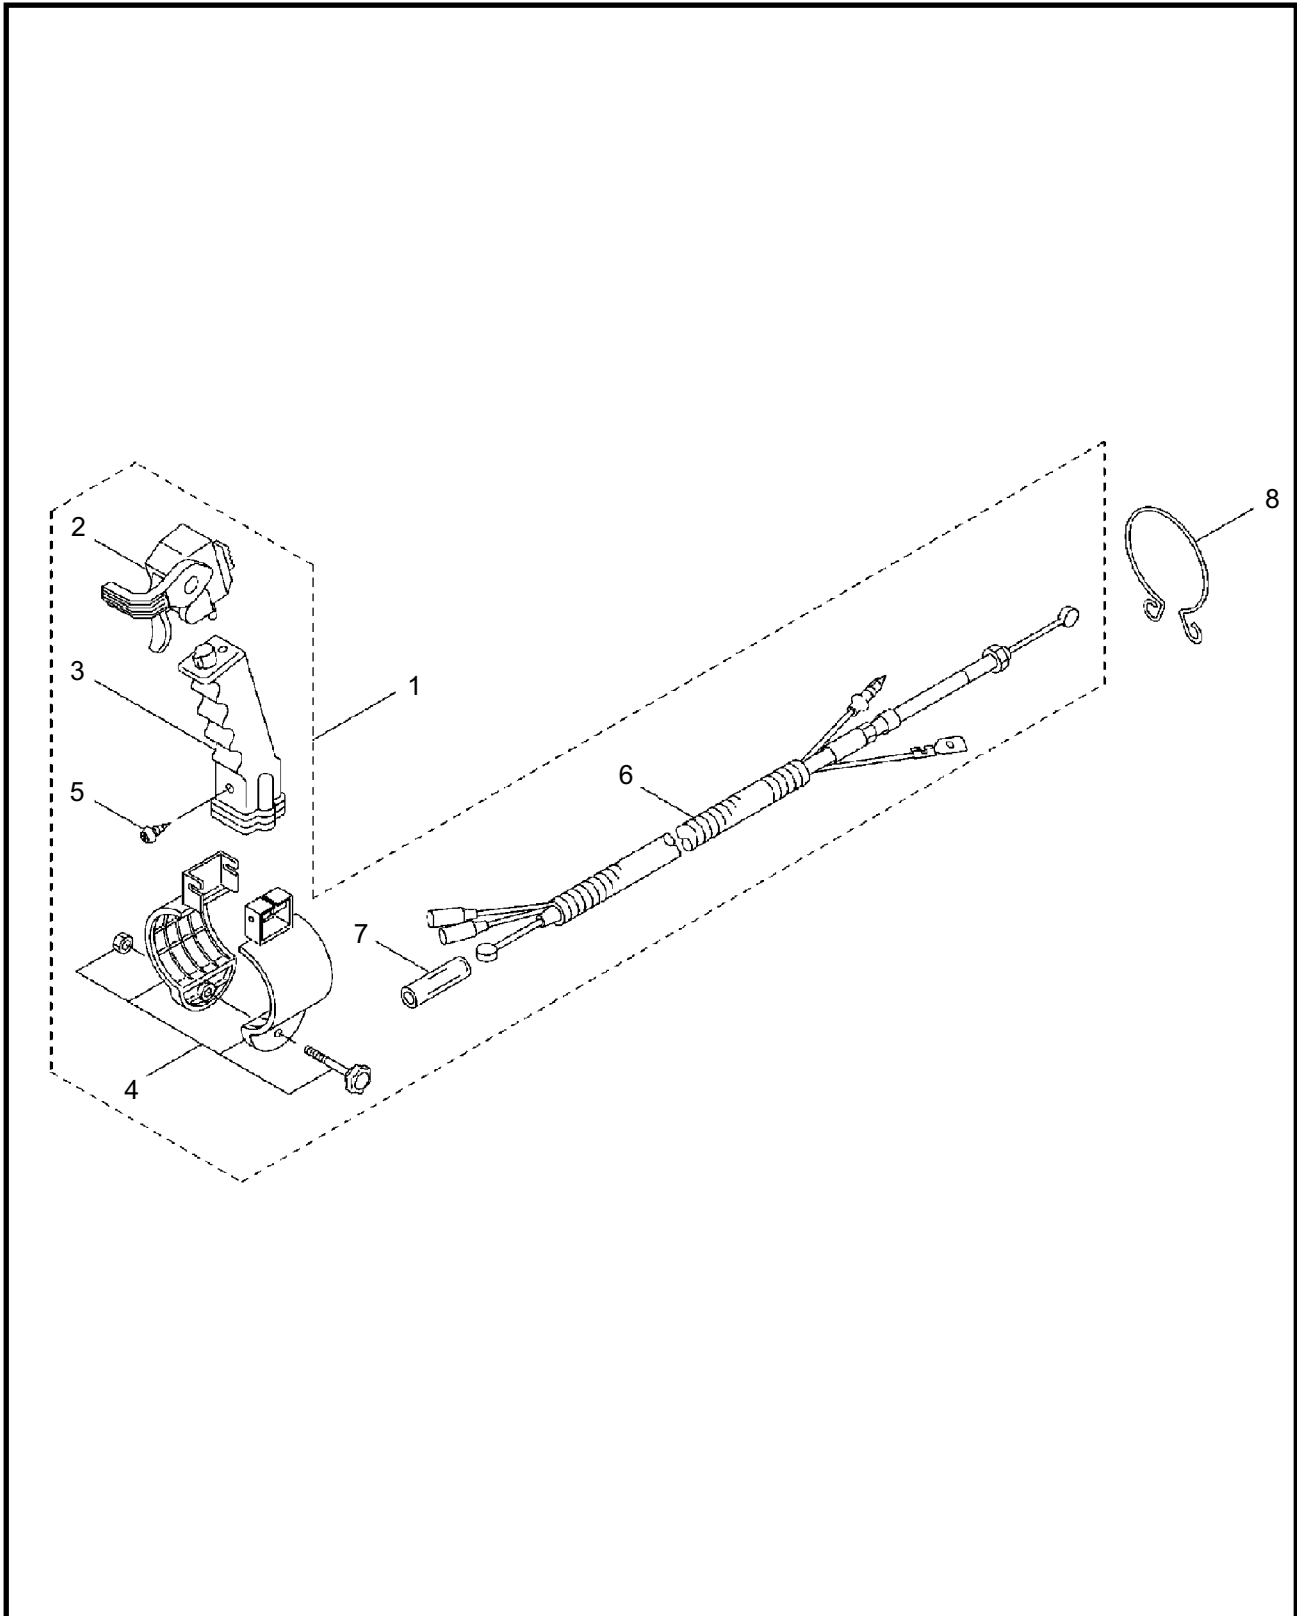

4 ILLUSTRATED PARTS LIST
BL6700SP/HA

MAIN BODY

REF #	PART #	DESCRIPTION	Q'TY.	NOTES
40	120617	Packing	2	
41	120077	Tapping Screw	4	M6x14
42	122392	Label	1	BL6700SP
42	122409	Label	1	BL6700HA
43	121132	Label	1	
44	119613	Label	1	Choke
45	119161	Rubber Band	1	
46	119160	Collar	1	

6 ILLUSTRATED PARTS LIST
BL6700SP

THROTTLE

REF #	PART #	DESCRIPTION	Q'TY.	NOTES
1	122413	Throttle Ass'y	1	Incl. 2-7
2	122046	Throttle	1	
3	118811	Grip	1	
4	122609	Band	1	
5	120319	Tapping Screw	2	M5x18
6	636757	Throttle Cable Ass'y	1	
7	121427	Tube	1	6x8x20L
8	119173	Clamp	1	

8 ILLUSTRATED PARTS LIST
BL6700HA

THROTTLE

REF #	PART #	DESCRIPTION	Q'TY.	NOTES
1	117622	Throttle Lever Ass'y	1	Incl. 2-17
2	107126	Arm	1	
3	107127	Lever	1	
4	107221	Spring	1	
5	106498	Ball	1	
6	107129	Stay	1	
7	019001	Tapping Screw	2	M4x10
8	081457	Screw	1	M6x25
9	012502	Spring Washer	1	M6
10	012488	Washer	1	M6
11	107136	Collar	1	
12	081031	Nut	1	M6
13	115605	Flange	1	
14	115612	Knob Bolt	1	M8x35
15	107581	Nylon Nut	1	M8
16	065842	Cotter Pin	1	
17	117623	Switch	1	
18	816038	Screw	4	M6x20
19	013754	Washer	4	M6
20	112509	Nut	4	M6
21	117603	Plate	1	
22	636826	Throttle Cable Ass'y	1	