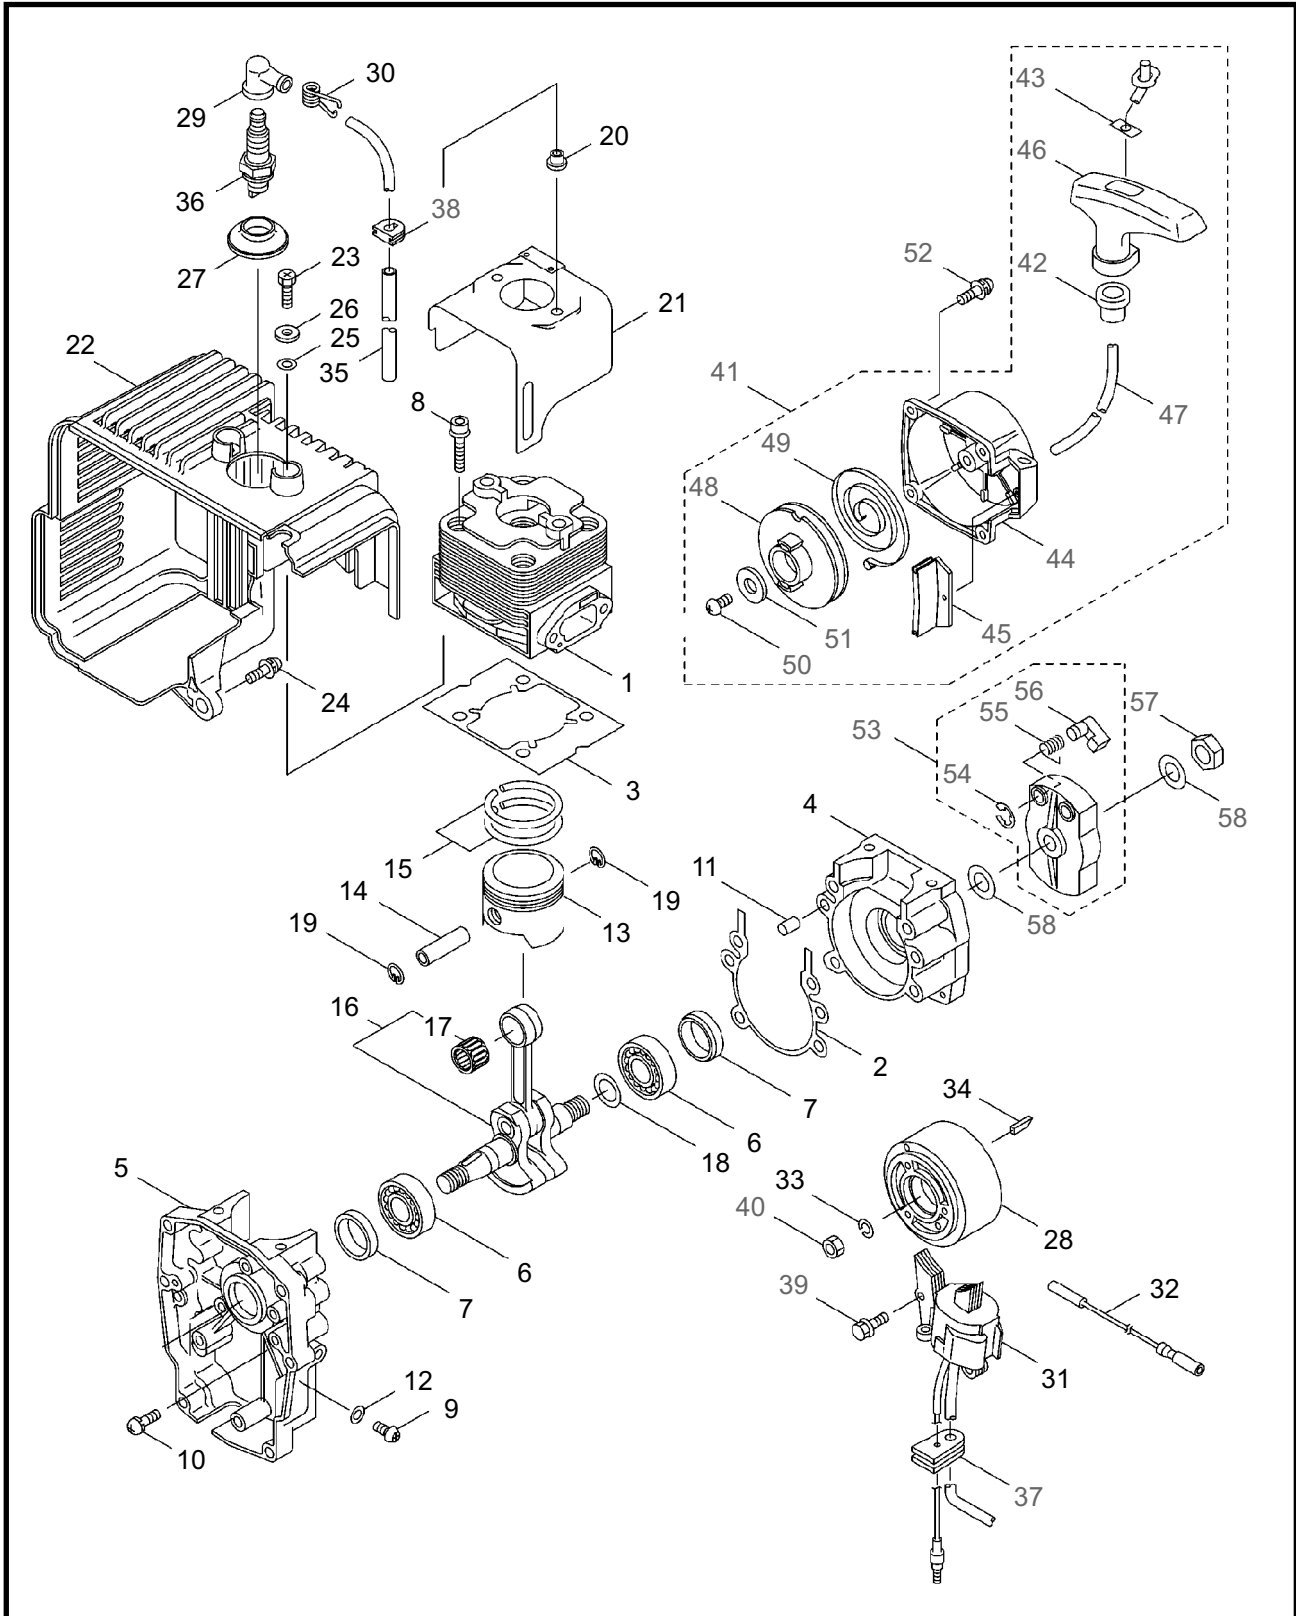

10 ILLUSTRATED PARTS LIST
BL6700SP/HA

ENGINE

REF #	PART #	DESCRIPTION	Q'TY.	NOTES
1	637459	Cylinder	1	
2	998401	Gasket	1	
3	637460	Gasket	1	
4	998399	Crankcase	1	
5	998400	Crankcase	1	
6	620248	Ball Bearing	2	
7	071335	Oil Seal	2	
8	597284	Bolt	4	
9	944619	Screw	1	
10	599880	Screw	4	
11	943349	Dowel Pin	2	
12	943893	Gasket	1	
13	627497	Piston	1	
14	944769	Piston Pin	1	
15	627498	Piston Ring Set	1	
16	634426	Crankshaft Ass'y	1	Incl. 17
17	597289	Needle Bearing	1	
18	573120	Shim	AR	t=0.20
18	573121	Shim	AR	t=0.40
18	573122	Shim	AR	t=0.60
18	573119	Shim	AR	t=0.10
19	943307	Snap Ring	2	
20	630053	Insulator	2	
21	634427	Shroud	1	
22	121763	Shroud	1	
23	573307	Bolt	2	
24	580184	Screw	1	
25	621123	Washer	2	
26	575415	Washer	2	
27	998412	Cover	1	
28	620250	Flywheel	1	
29	591532	Spark Plug Cap	1	
30	591533	Terminal	1	
31	597262	Ignition Coil Ass'y	1	
32	597263	Lead Wire	1	
33	943924	Washer	1	
34	998409	Key	1	
35	998411	Tube	1	
36	627409	Spark Plug	1	BMPR7A