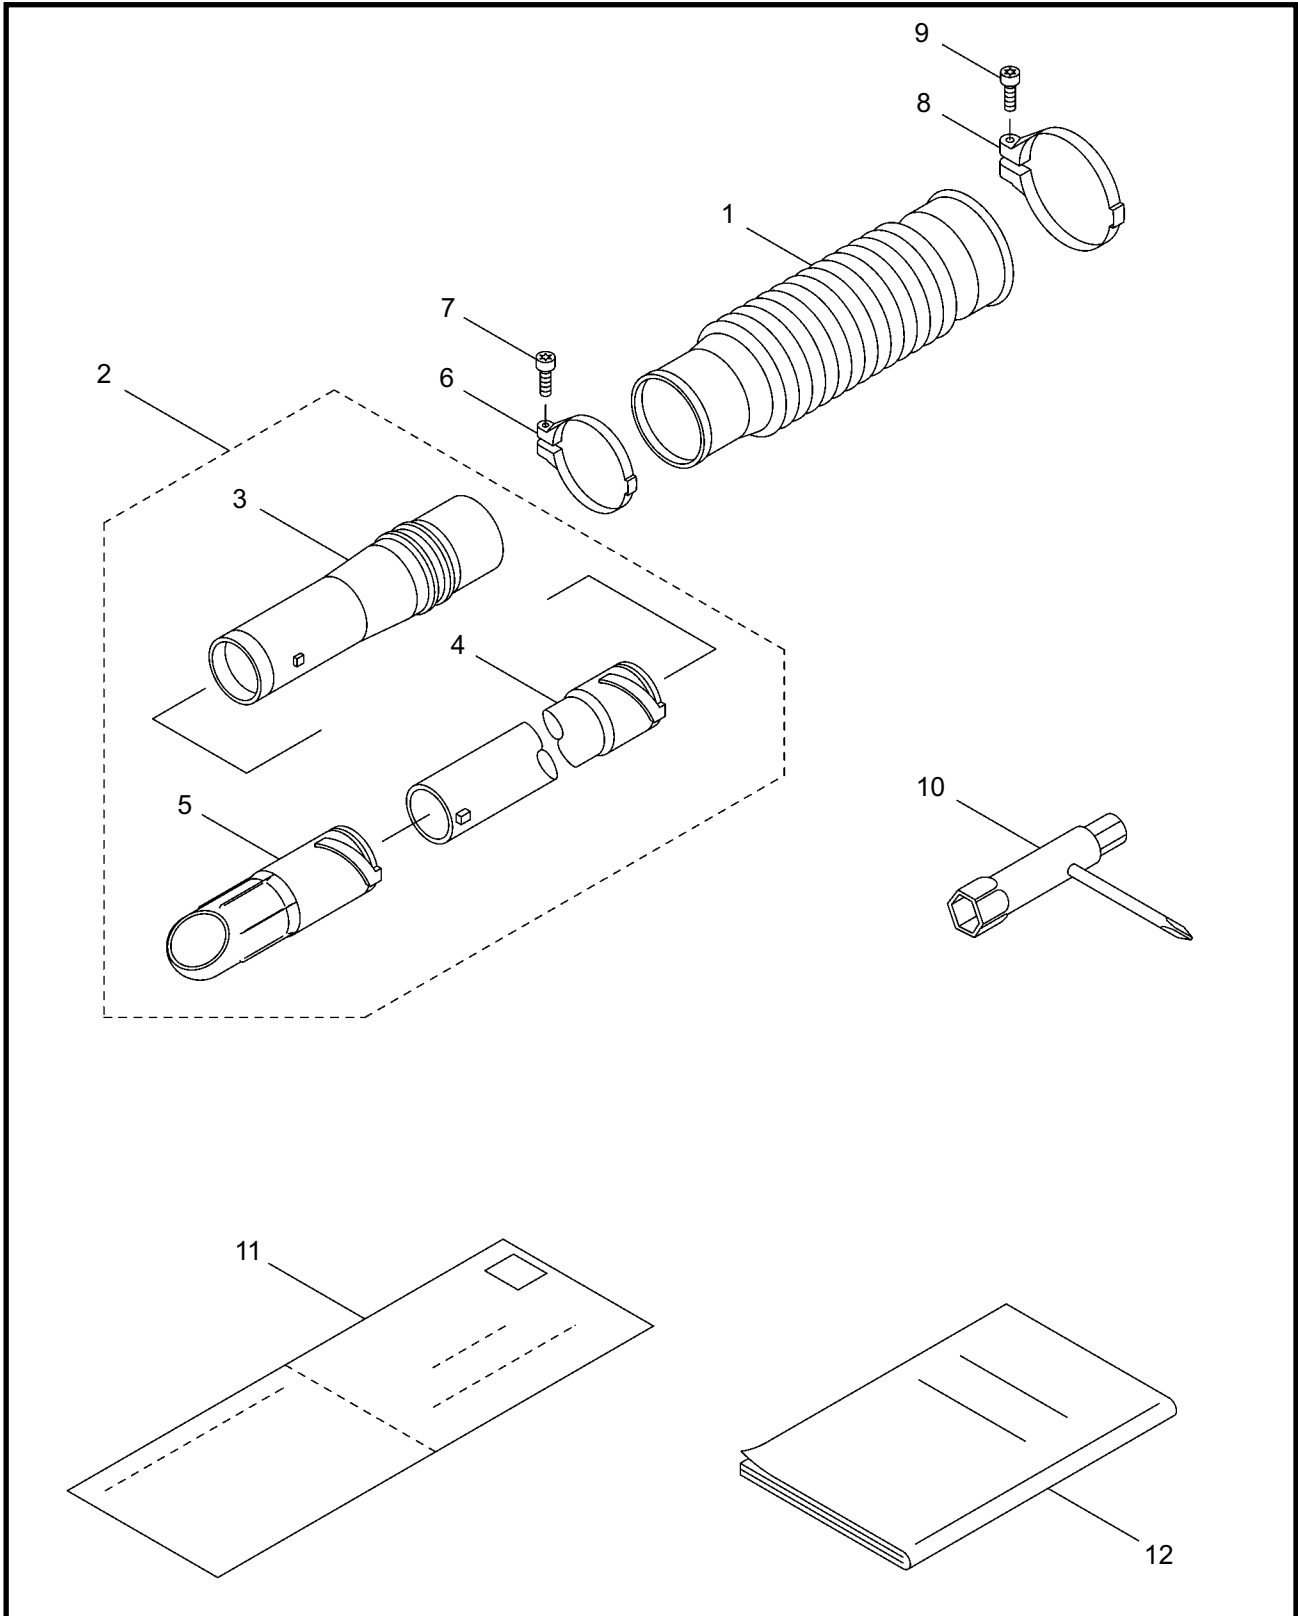

ACCESSORIES

REF #	PART #	DESCRIPTION	Q'TY.	NOTES
1	107521	Flexible Pipe	1	
2	122394	Pipe Ass'y	1	Incl. 3-5
3	122395	Swivel Pipe	1	
4	122400	Straight Pipe	1	
5	122402	End Pipe	1	
6	122404	Hose Band	1	
7	081416	Screw	1	M5x20
8	122611	Hose Band	1	
9	081417	Screw	1	M5x25
10	210418	Box Spanner	1	13x19x(+)
11	215007	Warranty Card	1	
12	122508	Instruction Manual	1	BL6700