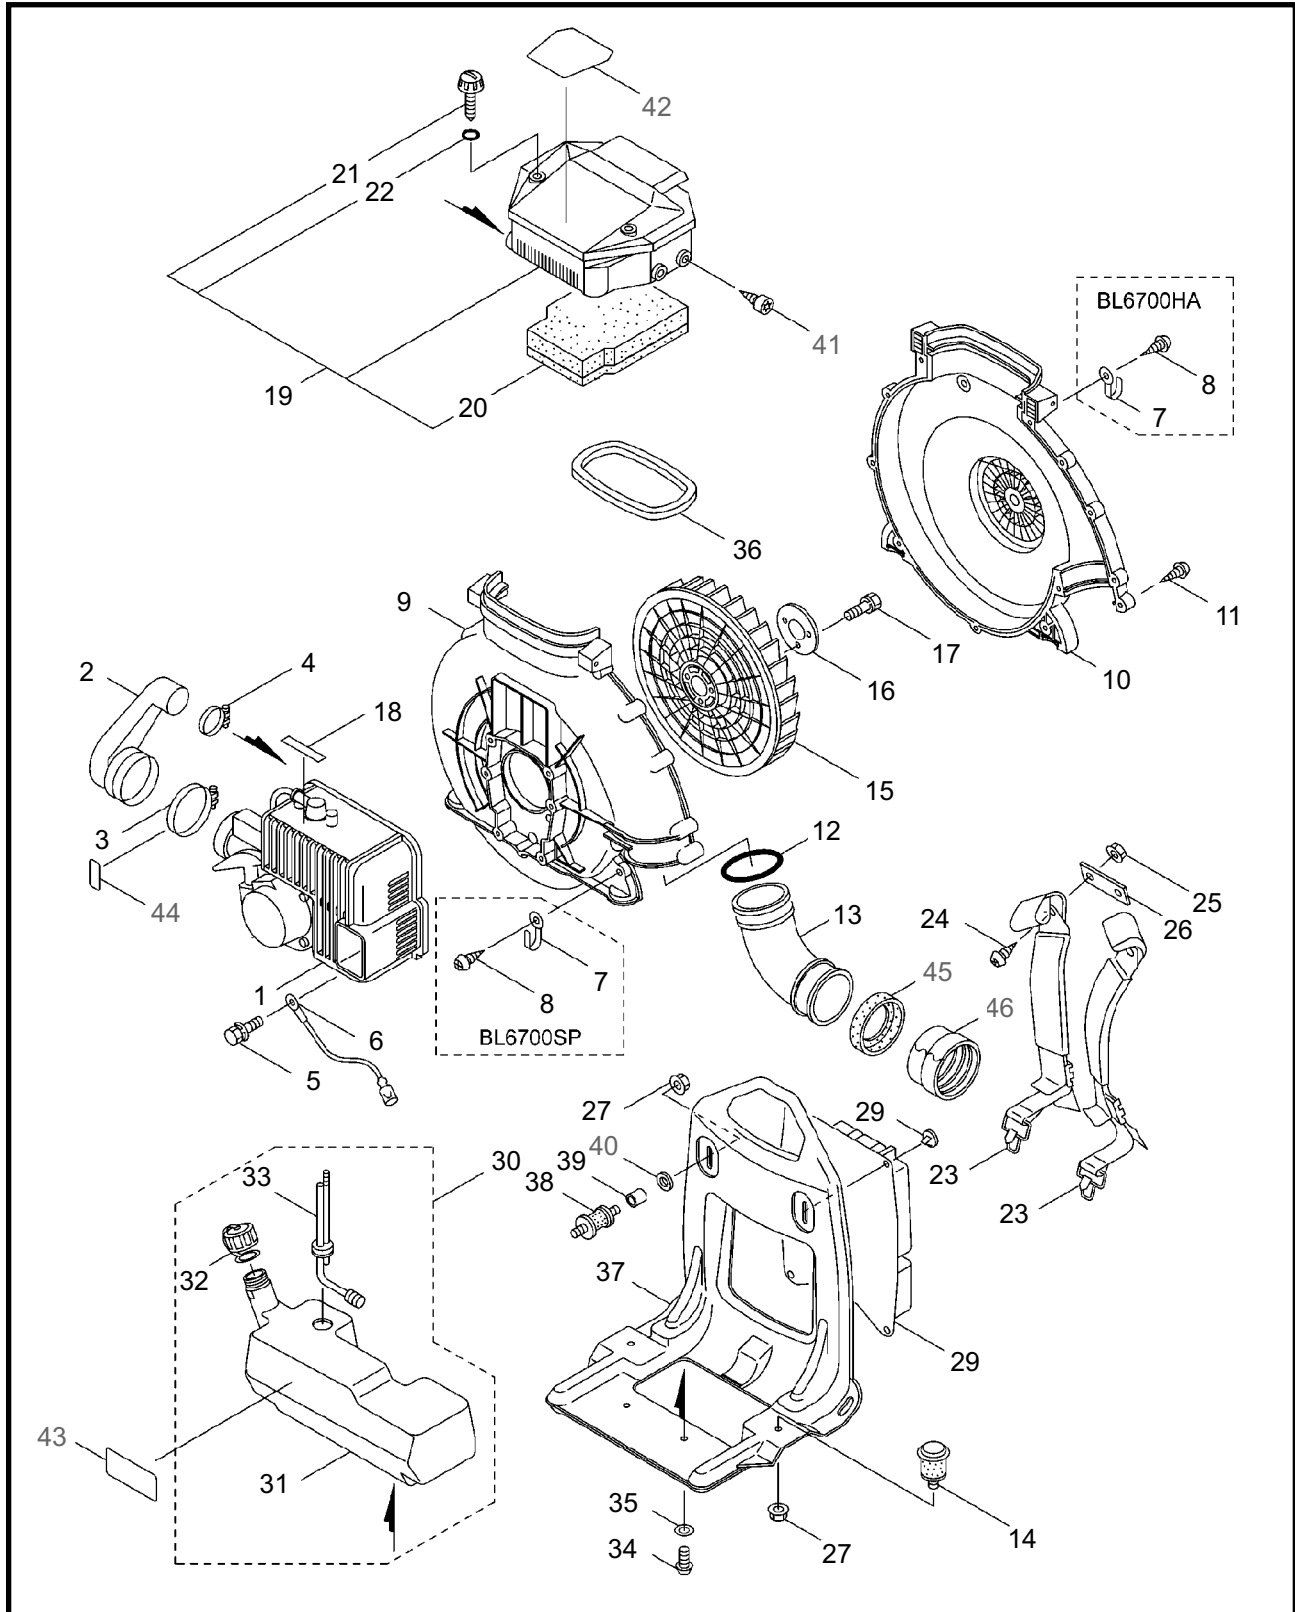

2 ILLUSTRATED PARTS LIST
BL6700SP/HA

MAIN BODY

REF #	PART #	DESCRIPTION	Q'TY.	NOTES
1	121763	Shroud	1	
2	121753	Inlet Pipe	1	
3	121755	Band	1	
4	119684	Band	1	
5	092544	Bolt	6	M6x30
6	108634	Earth Cord	1	
7	103550	Clamp	1	
8	082697	Tapping Screw	1	M5x10
9	122364	Fan Case (E)	1	
10	121707	Fan Case (S)	1	
11	089538	Tapping Screw	12	M5x25
12	018236	O-Ring	1	
13	115243	Pipe	1	
14	120615	Buffer	2	
15	118724	Fan	1	
16	118248	Plate	1	
17	096056	Bolt	3	M6x40-7T
18	266959	Label	1	Caution
19	634055	Air Cleaner A'ssy	1	Incl. 20-23
20	122951	Element	1	
21	114463	Knob	2	
22	014187	O-Ring	2	
23	120625	Knapsack Band	2	
24	083445	Screw	2	M6x16
25	550132	Nut	2	M6
26	120614	Band	1	
27	109704	Nut	4	M6
28	119177	Cushion Pad	1	
29	840543	Fastener	4	
30	119388	Fuel Tank Ass'y	1	Incl. 31-33
31	120154	Fuel Tank	1	
32	119390	Cap Ass'y	1	
33	119391	Filter Ass'y	1	
34	081414	Screw	2	M5x14
35	015479	Washer	2	
36	120536	Packing	1	
37	119174	Knapsack Frame	1	
38	026223	Buffer	2	
39	120616	Collar	2