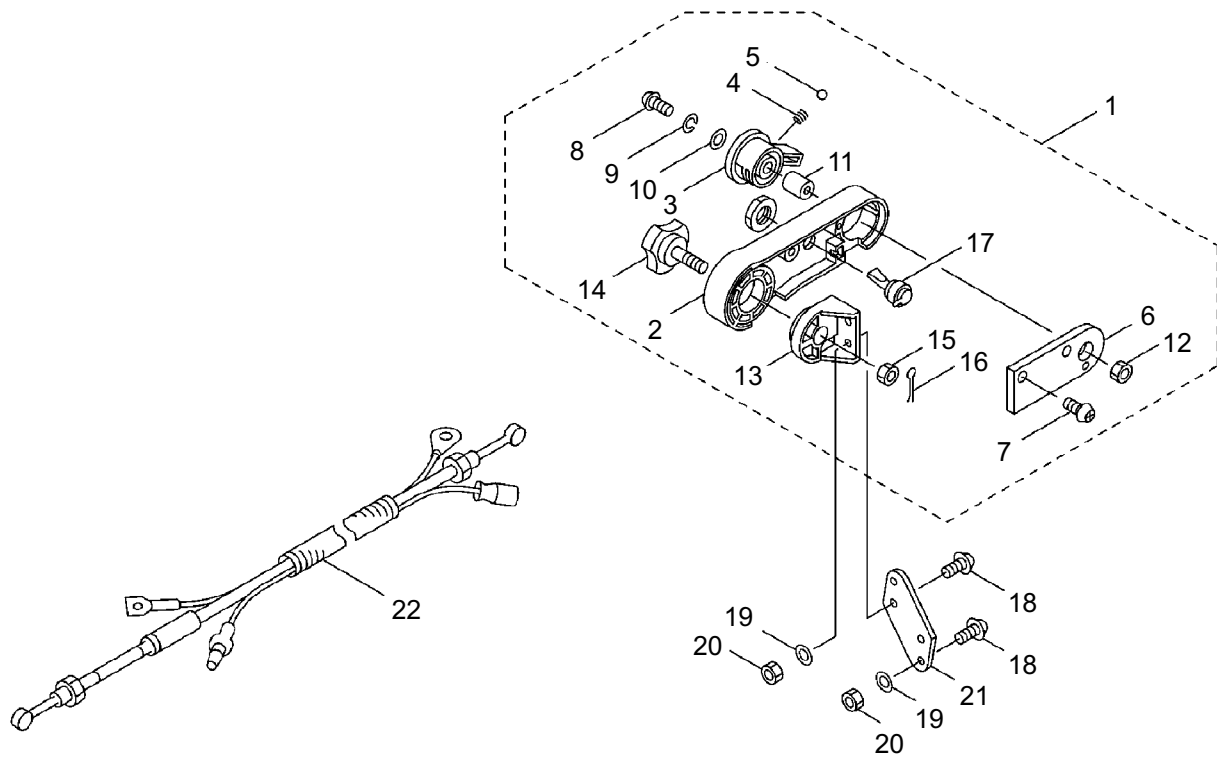

4 ILLUSTRATED PARTS LIST
BL6700SP/HA

MAIN BODY

REF #	PART #	DESCRIPTION	Q'TY.	NOTES
40	120617	Packing	2	
41	120077	Tapping Screw	4	M6x14
42	122392	Label	1	BL6700SP
42	122409	Label	1	BL6700HA
43	121132	Label	1	
44	119613	Label	1	Choke
45	119161	Rubber Band	1	
46	119160	Collar	1	

6 ILLUSTRATED PARTS LIST
BL6700SP

THROTTLE

REF #	PART #	DESCRIPTION	Q'TY.	NOTES
1	122413	Throttle Ass'y	1	Incl. 2-7
2	122046	Throttle	1	
3	118811	Grip	1	
4	122609	Band	1	
5	120319	Tapping Screw	2	M5x18
6	636757	Throttle Cable Ass'y	1	
7	121427	Tube	1	6x8x20L
8	119173	Clamp	1	

8 ILLUSTRATED PARTS LIST
BL6700HA

THROTTLE

REF #	PART #	DESCRIPTION	Q'TY.	NOTES
1	117622	Throttle Lever Ass'y	1	Incl. 2-17
2	107126	Arm	1	
3	107127	Lever	1	
4	107221	Spring	1	
5	106498	Ball	1	
6	107129	Stay	1	
7	019001	Tapping Screw	2	M4x10
8	081457	Screw	1	M6x25
9	012502	Spring Washer	1	M6
10	012488	Washer	1	M6
11	107136	Collar	1	
12	081031	Nut	1	M6
13	115605	Flange	1	
14	115612	Knob Bolt	1	M8x35
15	107581	Nylon Nut	1	M8
16	065842	Cotter Pin	1	
17	117623	Switch	1	
18	816038	Screw	4	M6x20
19	013754	Washer	4	M6
20	112509	Nut	4	M6
21	117603	Plate	1	
22	636826	Throttle Cable Ass'y	1	

ENGINE

REF #	PART #	DESCRIPTION	Q'TY.	NOTES
37	597293	Grommet	1	
38	634348	Grommet	1	
39	943457	Bolt	2	
40	998410	Nut	1	
41	998413	Recoil Starter	1	Incl. 42-51
42	998438	Rope Guide	1	
43	944502	Plate	1	
44	998439	Recoil Starter Case	1	
45	998440	Shield	1	
46	998437	Grip	1	
47	998436	Rope	1	
48	998434	Reel	1	
49	998435	Recoil Spring	1	
50	944801	Screw	1	
51	998433	Washer	1	
52	624845	Screw	4	M4x16
53	998414	Starting Pulley	1	Incl. 54-56
54	944226	Snap Ring	1	
55	579573	Return Spring	1	
56	572938	Pawl	1	
57	998417	Nut	1	
58	071344	Washer	2	