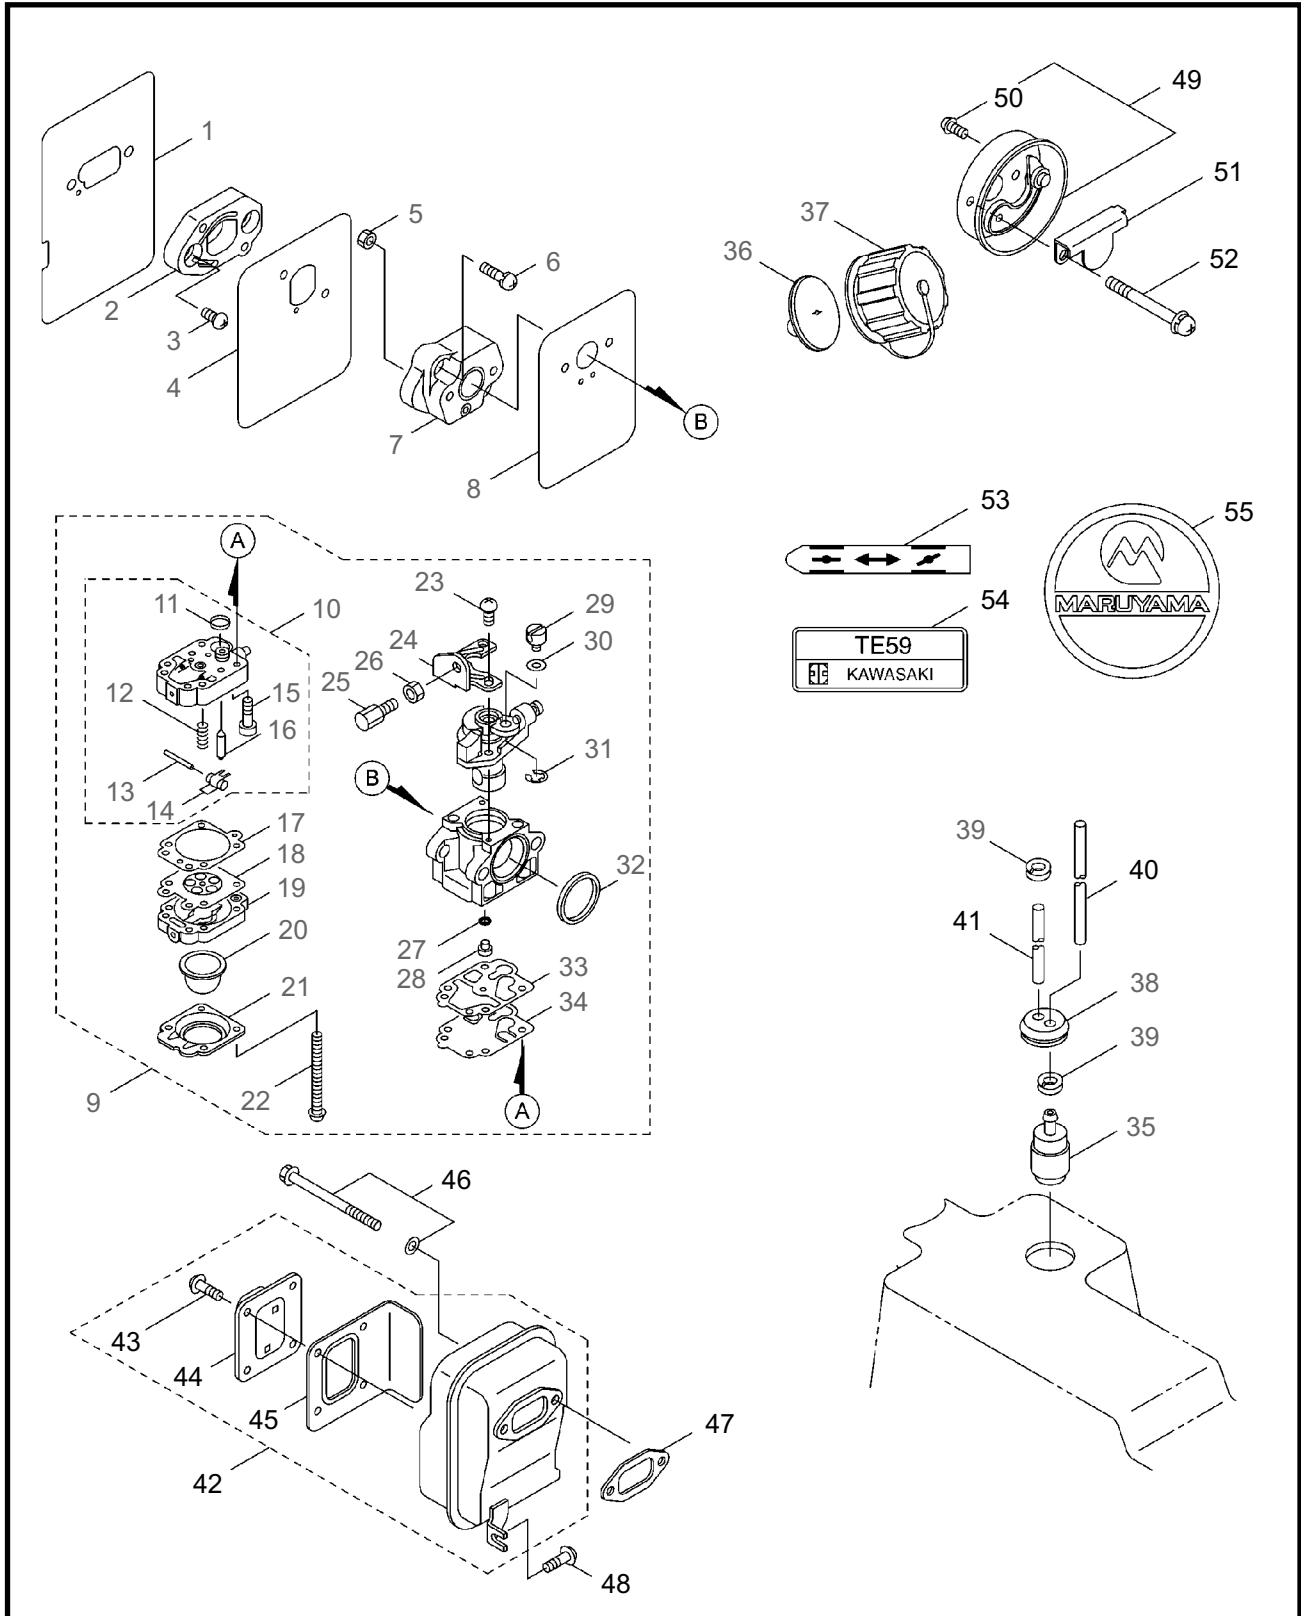

CARBURETOR

REF #	PART #	DESCRIPTION	Q'TY.	NOTES
40	625873	Tube	1	3x5x250L
41	625874	Tube	1	3x6x130L
42	636763	Muffler Ass'y	1	Incl. 43-45
43	634366	Screw	4	
44	634430	Spark Arrester	1	
45	634360	Gasket	1	
46	636828	Bolt & Washer	2	
47	636762	Muffler Gasket	1	
48	943276	Screw	1	
49	637461	Air Filter Case Ass'y	1	Incl. 50
50	628550	Screw	1	
51	626814	Baffle	1	
52	628095	Screw	2	
53	598438	Label	1	Choke
54	627554	Label	1	Kawasaki
55	637462	Label	1	Maruyama