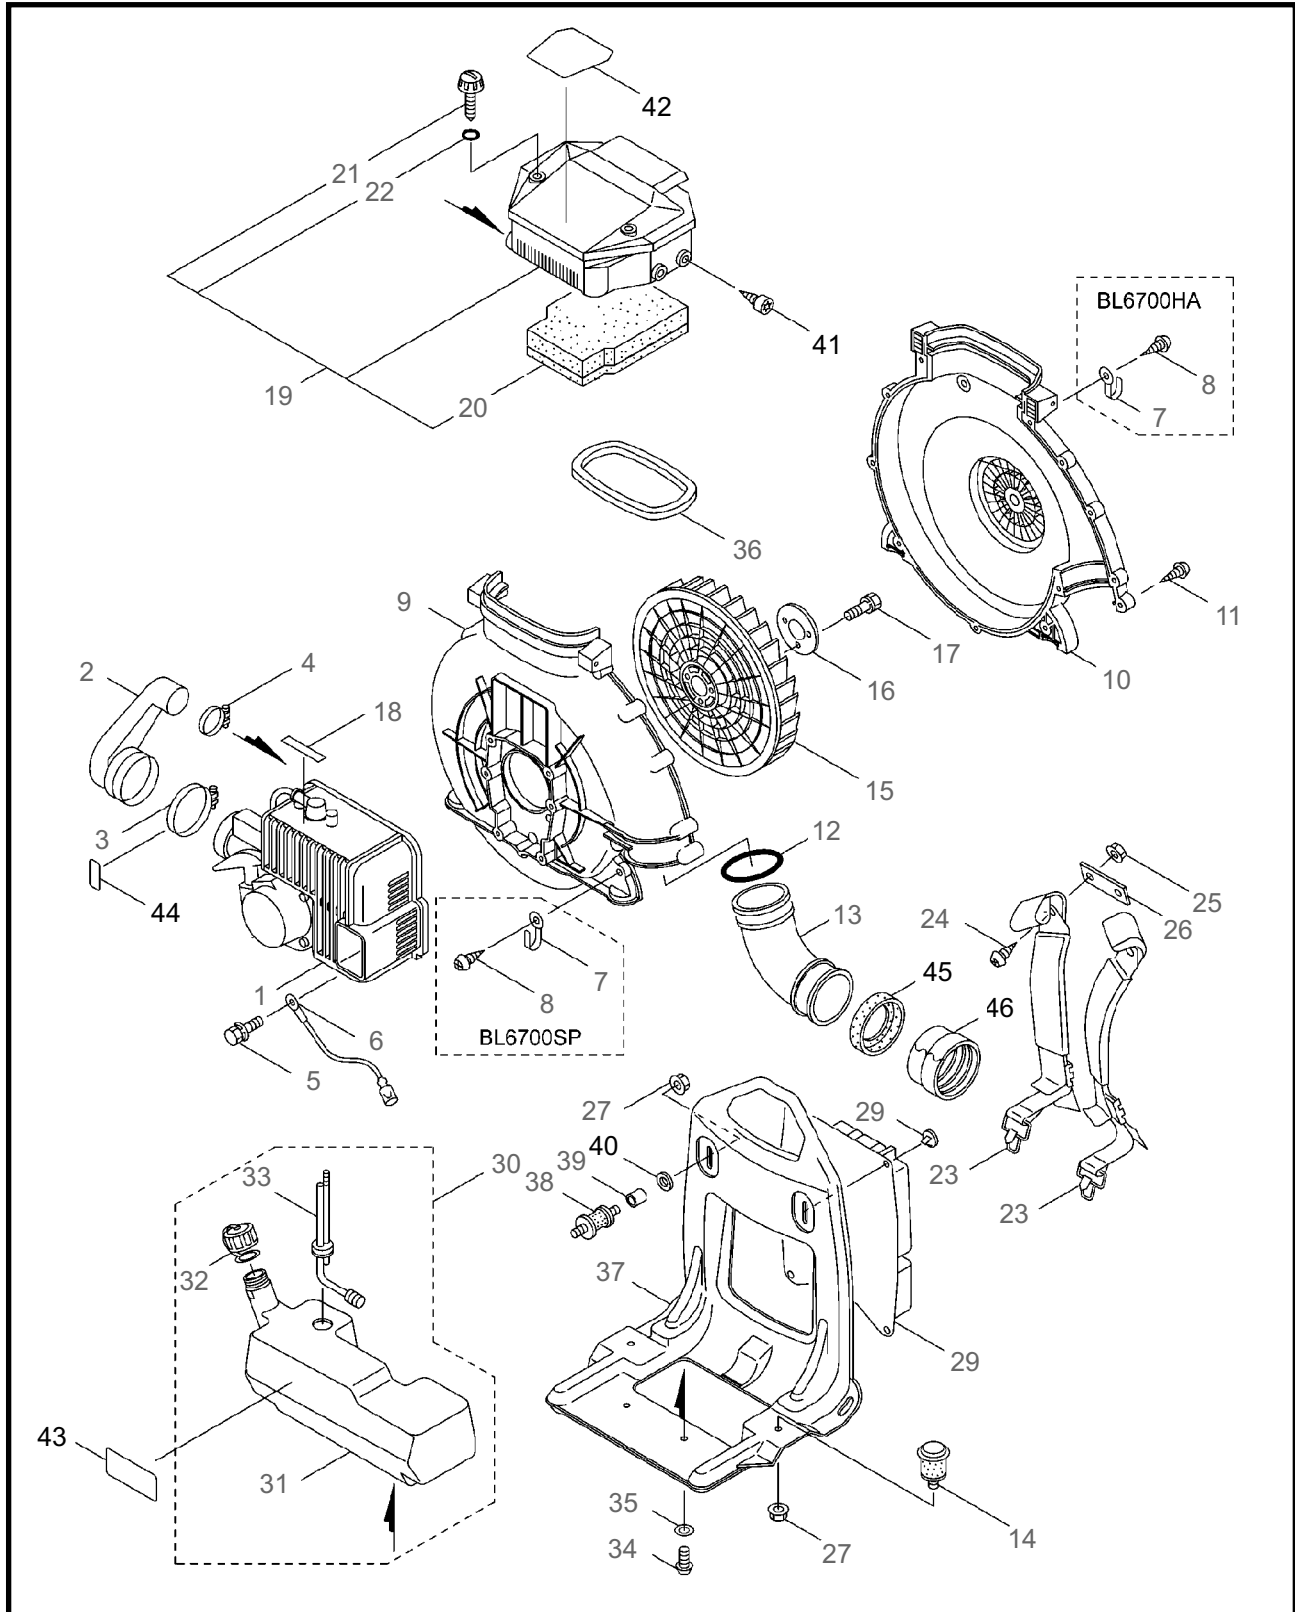

4 ILLUSTRATED PARTS LIST
BL6700SP/HA

MAIN BODY

REF #	PART #	DESCRIPTION	Q'TY.	NOTES
40	120617	Packing	2	
41	120077	Tapping Screw	4	M6x14
42	122392	Label	1	BL6700SP
42	122409	Label	1	BL6700HA
43	121132	Label	1	
44	119613	Label	1	Choke
45	119161	Rubber Band	1	
46	119160	Collar	1	

6 ILLUSTRATED PARTS LIST
BL6700SP

THROTTLE

REF #	PART #	DESCRIPTION	Q'TY.	NOTES
1	122413	Throttle Ass'y	1	Incl. 2-7
2	122046	Throttle	1	
3	118811	Grip	1	
4	122609	Band	1	
5	120319	Tapping Screw	2	M5x18
6	636757	Throttle Cable Ass'y	1	
7	121427	Tube	1	6x8x20L
8	119173	Clamp	1	

8 ILLUSTRATED PARTS LIST
BL6700HA

THROTTLE

REF #	PART #	DESCRIPTION	Q'TY.	NOTES
1	117622	Throttle Lever Ass'y	1	Incl. 2-17
2	107126	Arm	1	
3	107127	Lever	1	
4	107221	Spring	1	
5	106498	Ball	1	
6	107129	Stay	1	
7	019001	Tapping Screw	2	M4x10
8	081457	Screw	1	M6x25
9	012502	Spring Washer	1	M6
10	012488	Washer	1	M6
11	107136	Collar	1	
12	081031	Nut	1	M6
13	115605	Flange	1	
14	115612	Knob Bolt	1	M8x35
15	107581	Nylon Nut	1	M8
16	065842	Cotter Pin	1	
17	117623	Switch	1	
18	816038	Screw	4	M6x20
19	013754	Washer	4	M6
20	112509	Nut	4	M6
21	117603	Plate	1	
22	636826	Throttle Cable Ass'y	1	

ENGINE

REF #	PART #	DESCRIPTION	Q'TY.	NOTES
37	597293	Grommet	1	
38	634348	Grommet	1	
39	943457	Bolt	2	
40	998410	Nut	1	
41	998413	Recoil Starter	1	Incl. 42-51
42	998438	Rope Guide	1	
43	944502	Plate	1	
44	998439	Recoil Starter Case	1	
45	998440	Shield	1	
46	998437	Grip	1	
47	998436	Rope	1	
48	998434	Reel	1	
49	998435	Recoil Spring	1	
50	944801	Screw	1	
51	998433	Washer	1	
52	624845	Screw	4	M4x16
53	998414	Starting Pulley	1	Incl. 54-56
54	944226	Snap Ring	1	
55	579573	Return Spring	1	
56	572938	Pawl	1	
57	998417	Nut	1	
58	071344	Washer	2	