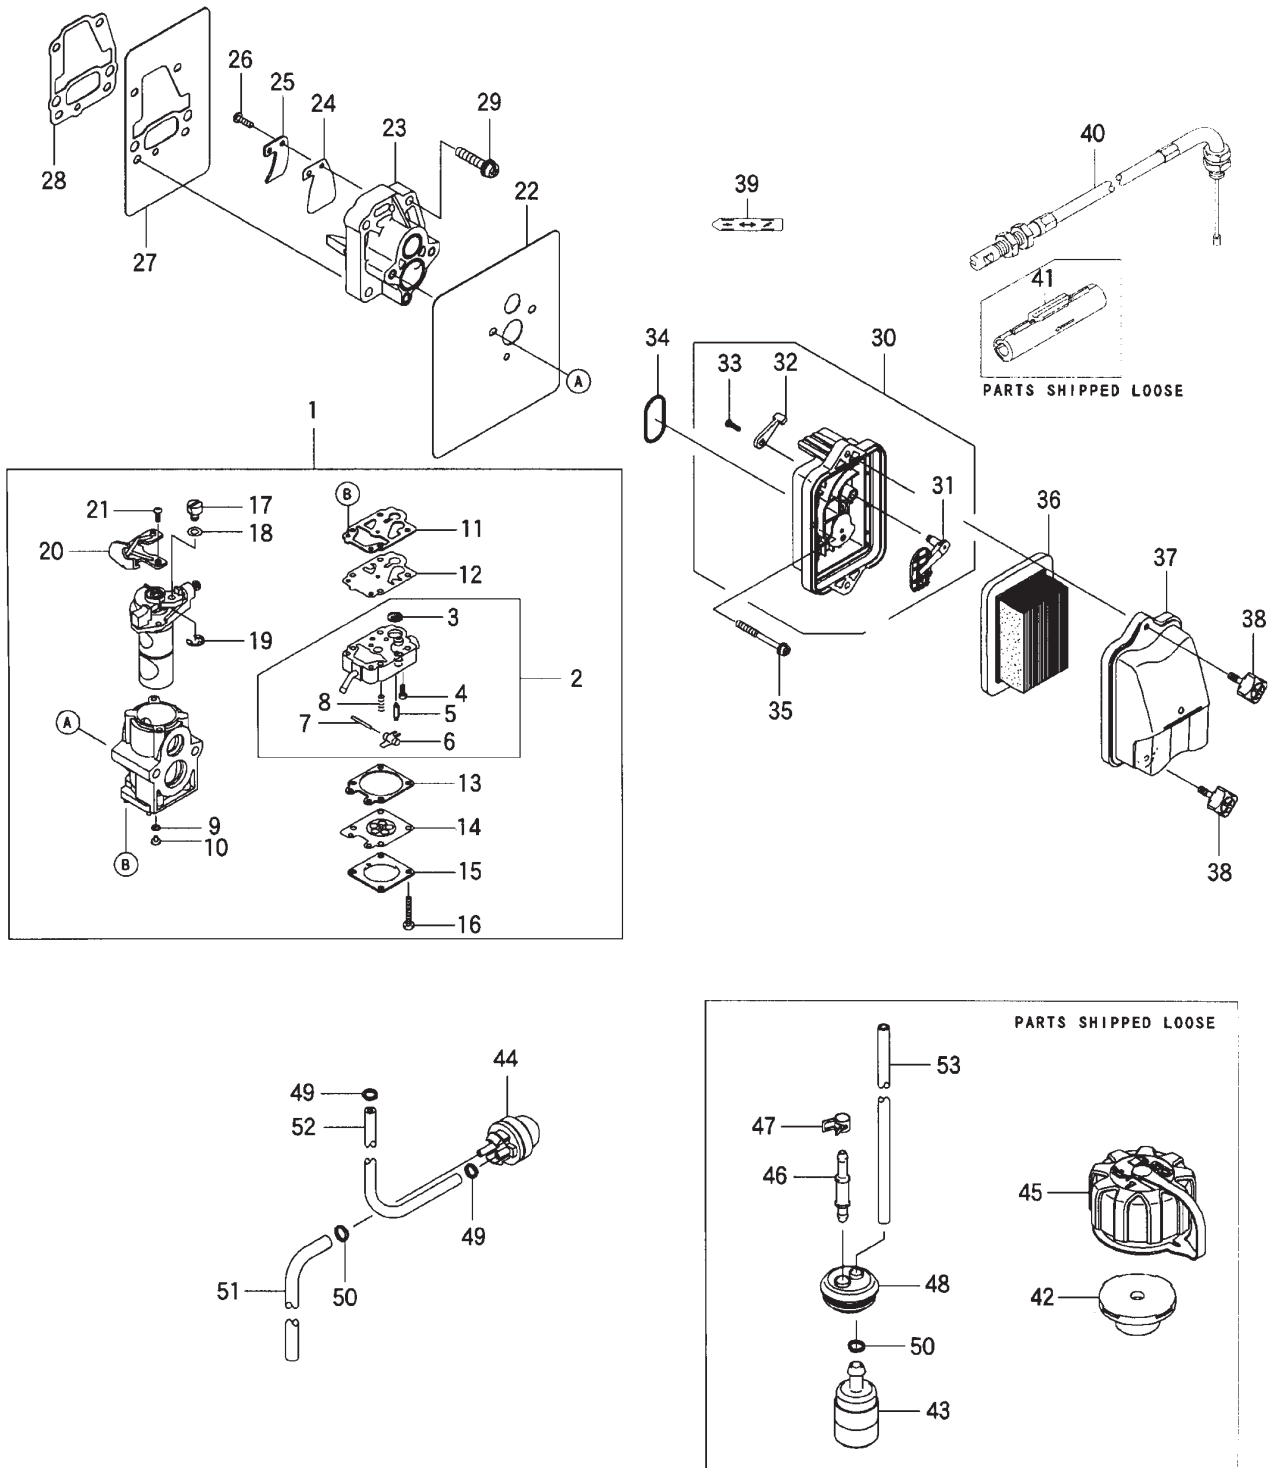

3. BL5100-SP ENGINE (Carburetor, Air Filter)

Ref. No.	Part No.	Part Name	Q'ty	Remarks
3-46	632199	Joint	1	59071-2132
3-47	944177	Clamp	1	92037-2139
3-48	597949	Fuel Tank Grommet	1	92071-2142
3-49	649365	Clamp	2	92170-2110
3-50	649366	Clamp	2	92171-2073
3-51	649367	Tube	1	3x6x145 92190-2173
3-52	649368	Tube	1	2.3x5x93 92192-2086
3-53	649369	Tube	1	3x5x305 92192-2088