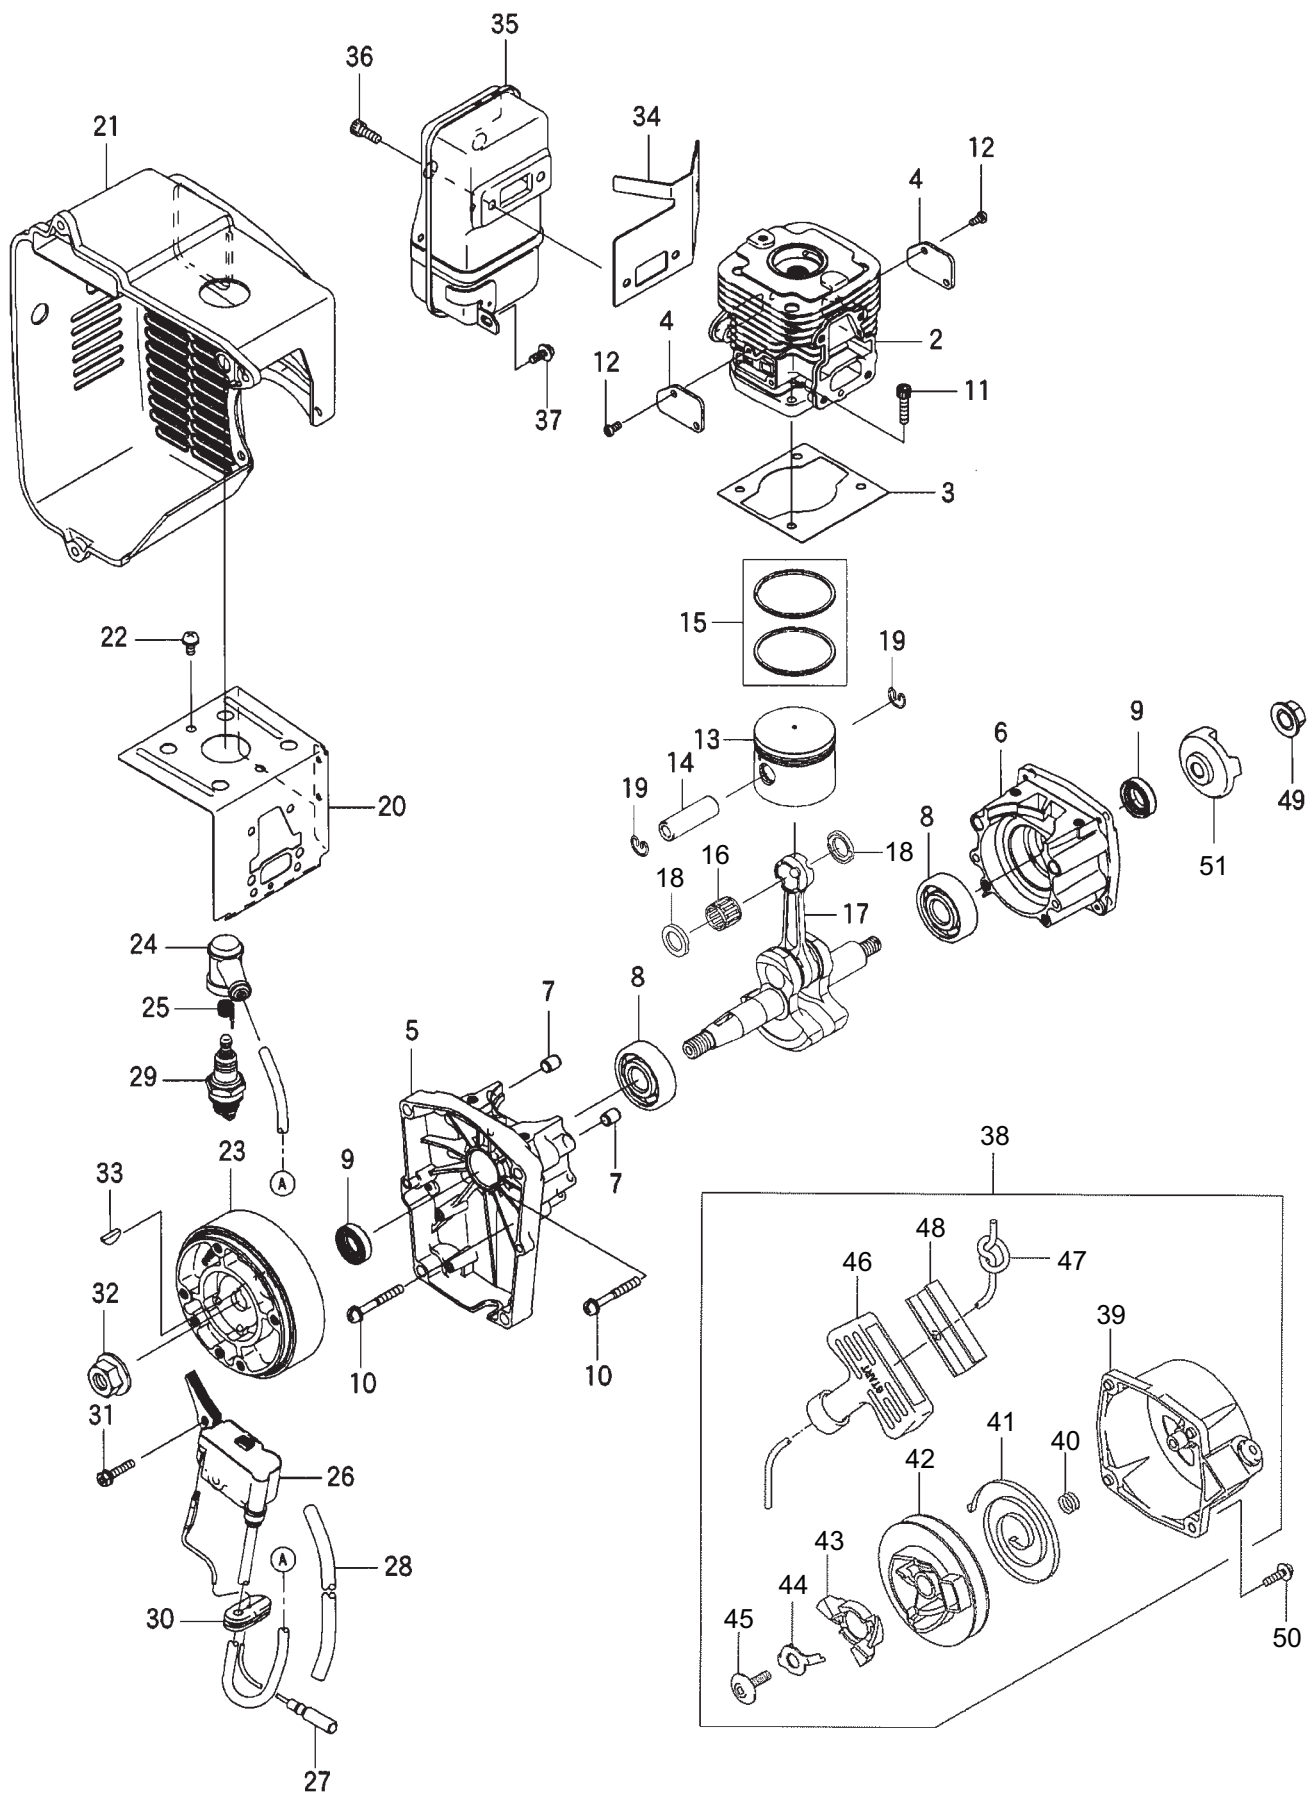

1. BL5100-SP
FRAME & BLOWER

Ref. No.	Part No.	Part Name	Q'ty	Remarks
1-46	121132	Label	1	Caution
1-47	285188	Label	1	
1-48	128924	Clamp	1	
1-49	126049	Clamp	1	
1-50	127300	Screw	1	M5x18

2.BL5100-SP
ENGINE (Cylinder, Crankcase)

Ref. No.	Part No.	Part Name	Q'ty	Remarks
2-2	649683	Cylinder	1	11005-2156
2-3	649684	Gasket	1	11061-2148
2-4	649685	Plate	2	13271-2250
2-5	649686	Crankcase	1	14080-2057
2-6	649687	Crankcase	1	14080-2058
2-7	573908	Pin	2	92043-1302
2-8	649688	Ball Bearing	2	92045-2269
2-9	649689	Oil Seal	2	92049-2259
2-10	944778	Screw	4	M5x40 234B0540
2-11	649320	Bolt	4	M5x20 120W0520
2-12	943572	Screw	4	M4x8 214B0408
2-13	412443	Piston	1	13001-2172
2-14	649691	Piston Pin	1	13002-2094
2-15	649692	Piston Ring Set	1	13008-6067
2-16	649325	Bearing	1	13033-2063
2-17	649694	Crankshaft Ass'y	1	49119-2224
2-18	412444	Spacer	2	92026-2353
2-19	943307	Snap Ring	2	92033-2058
2-20	649695	Shroud	1	49089-2612
2-21	649696	Shroud	1	49089-2616
2-22	996258	Screw	1	M5x10 241B0510
2-23	649697	Flywheel	1	21050-2310
2-24	591532	Spark Plug Cap	1	21130-2056
2-25	591533	Terminal	1	21169-2051
2-26	649698	Ignition Coil Ass'y	1	21171-2246
2-27	649332	Lead Wire	1	26011-2379
2-28	998411	Tube	1	6x7.4x300L 92059-2233
2-29	649333	Spark Plug	1	BPMR7A 92070-2113
2-30	649334	Grommet	1	92071-2164
2-31	649335	Bolt	2	4x20 92153-2079
2-32	649336	Nut	1	M10 92210-1325
2-33	071695	Woodruff Key	1	510A3200
2-34	649706	Gasket	1	11061-2162
2-35	649709	Muffler Ass'y	1	49069-2417
2-36	649710	Bolt	2	M6x16 120W0616
2-37	943466	Screw	1	M5x14 242B0514
2-38	400921	Recoil Starter	1	Incl.39-48 49088-2557
2-39	649372	Case	1	32099-2400
2-40	649378	Spring	1	92145-2142
2-41	400922	Spring	1	92145-2159
2-42	649376	Reel	1	59101-2117
2-43	649370	Pawl	1	13165-2101
2-44	649371	Retainer	1	14020-2113
2-45	649380	Screw	1	92172-2083