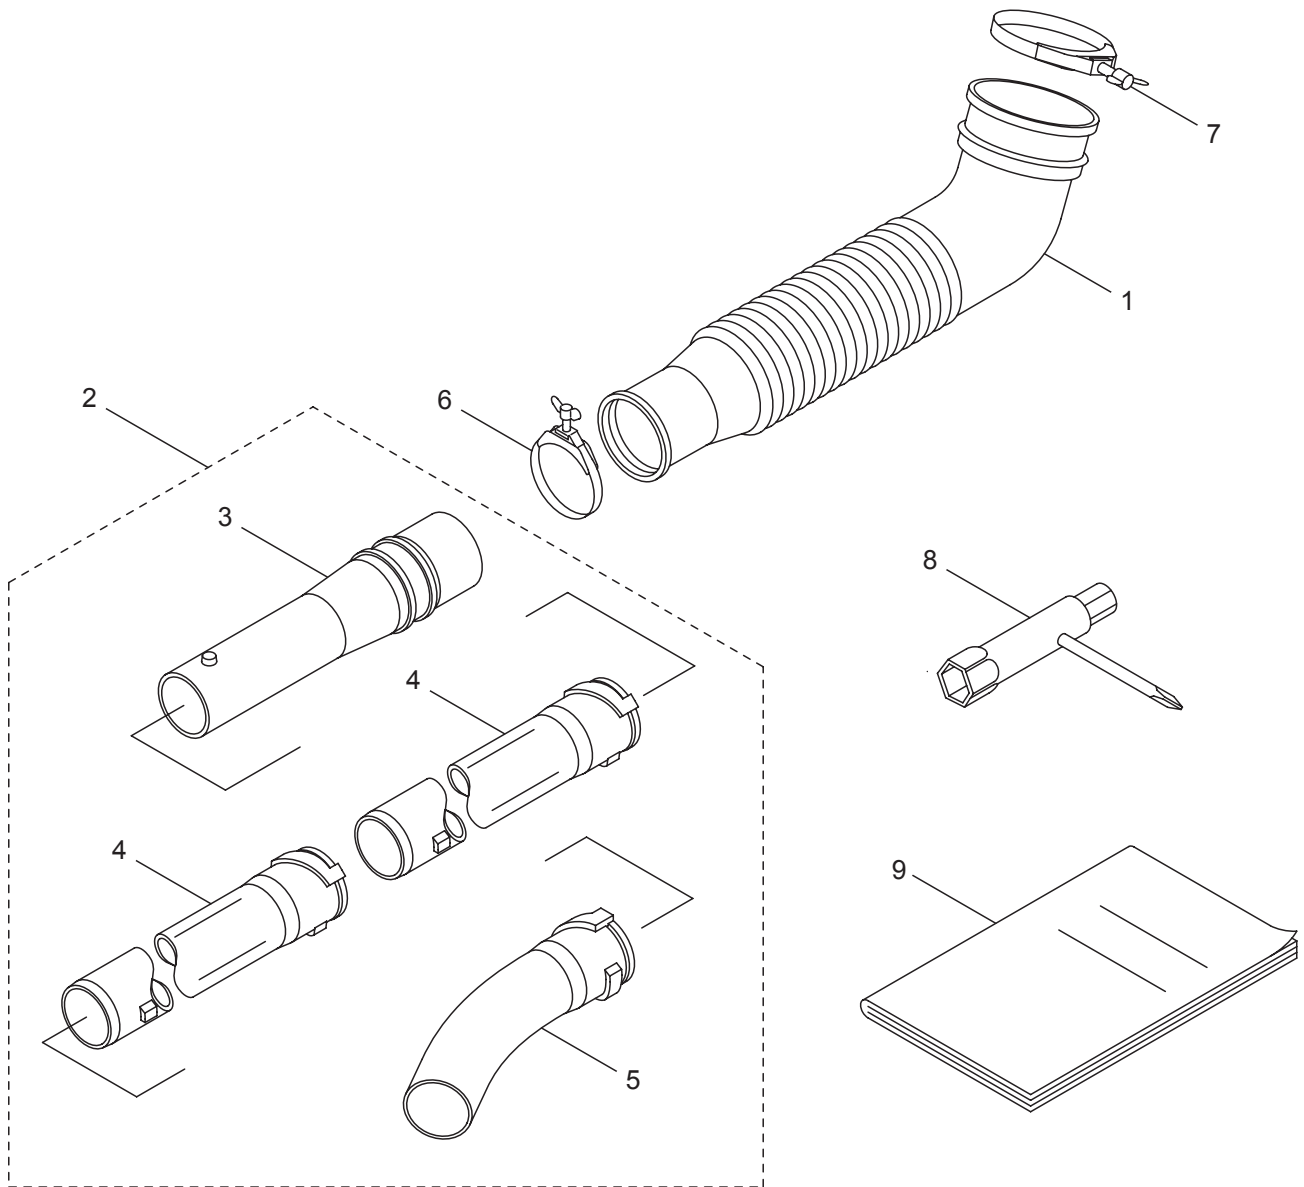

4. BL5100-SP
ACCESSORIES, OPTIONAL PARTS

Ref. No.	Part No.	Part Name	Q'ty	Remarks
4-1	119186	Flexible Pipe	1	Black
4-2	121238	Pipe Ass'y	1	Incl.3-5
4-3	121242	Swivel Pipe	1	
4-4	121243	Straight Pipe	2	370L
4-5	121244	Bent Pipe	1	
4-6	128305	Wire Clamp	1	#78
4-7	128189	Clamp Ass'y	1	#105
4-8	127099	Box Spanner	1	
4-9	128921	Instruction Manual	1	BL5100
4-10	125439	Hip Belt Ass'y	1