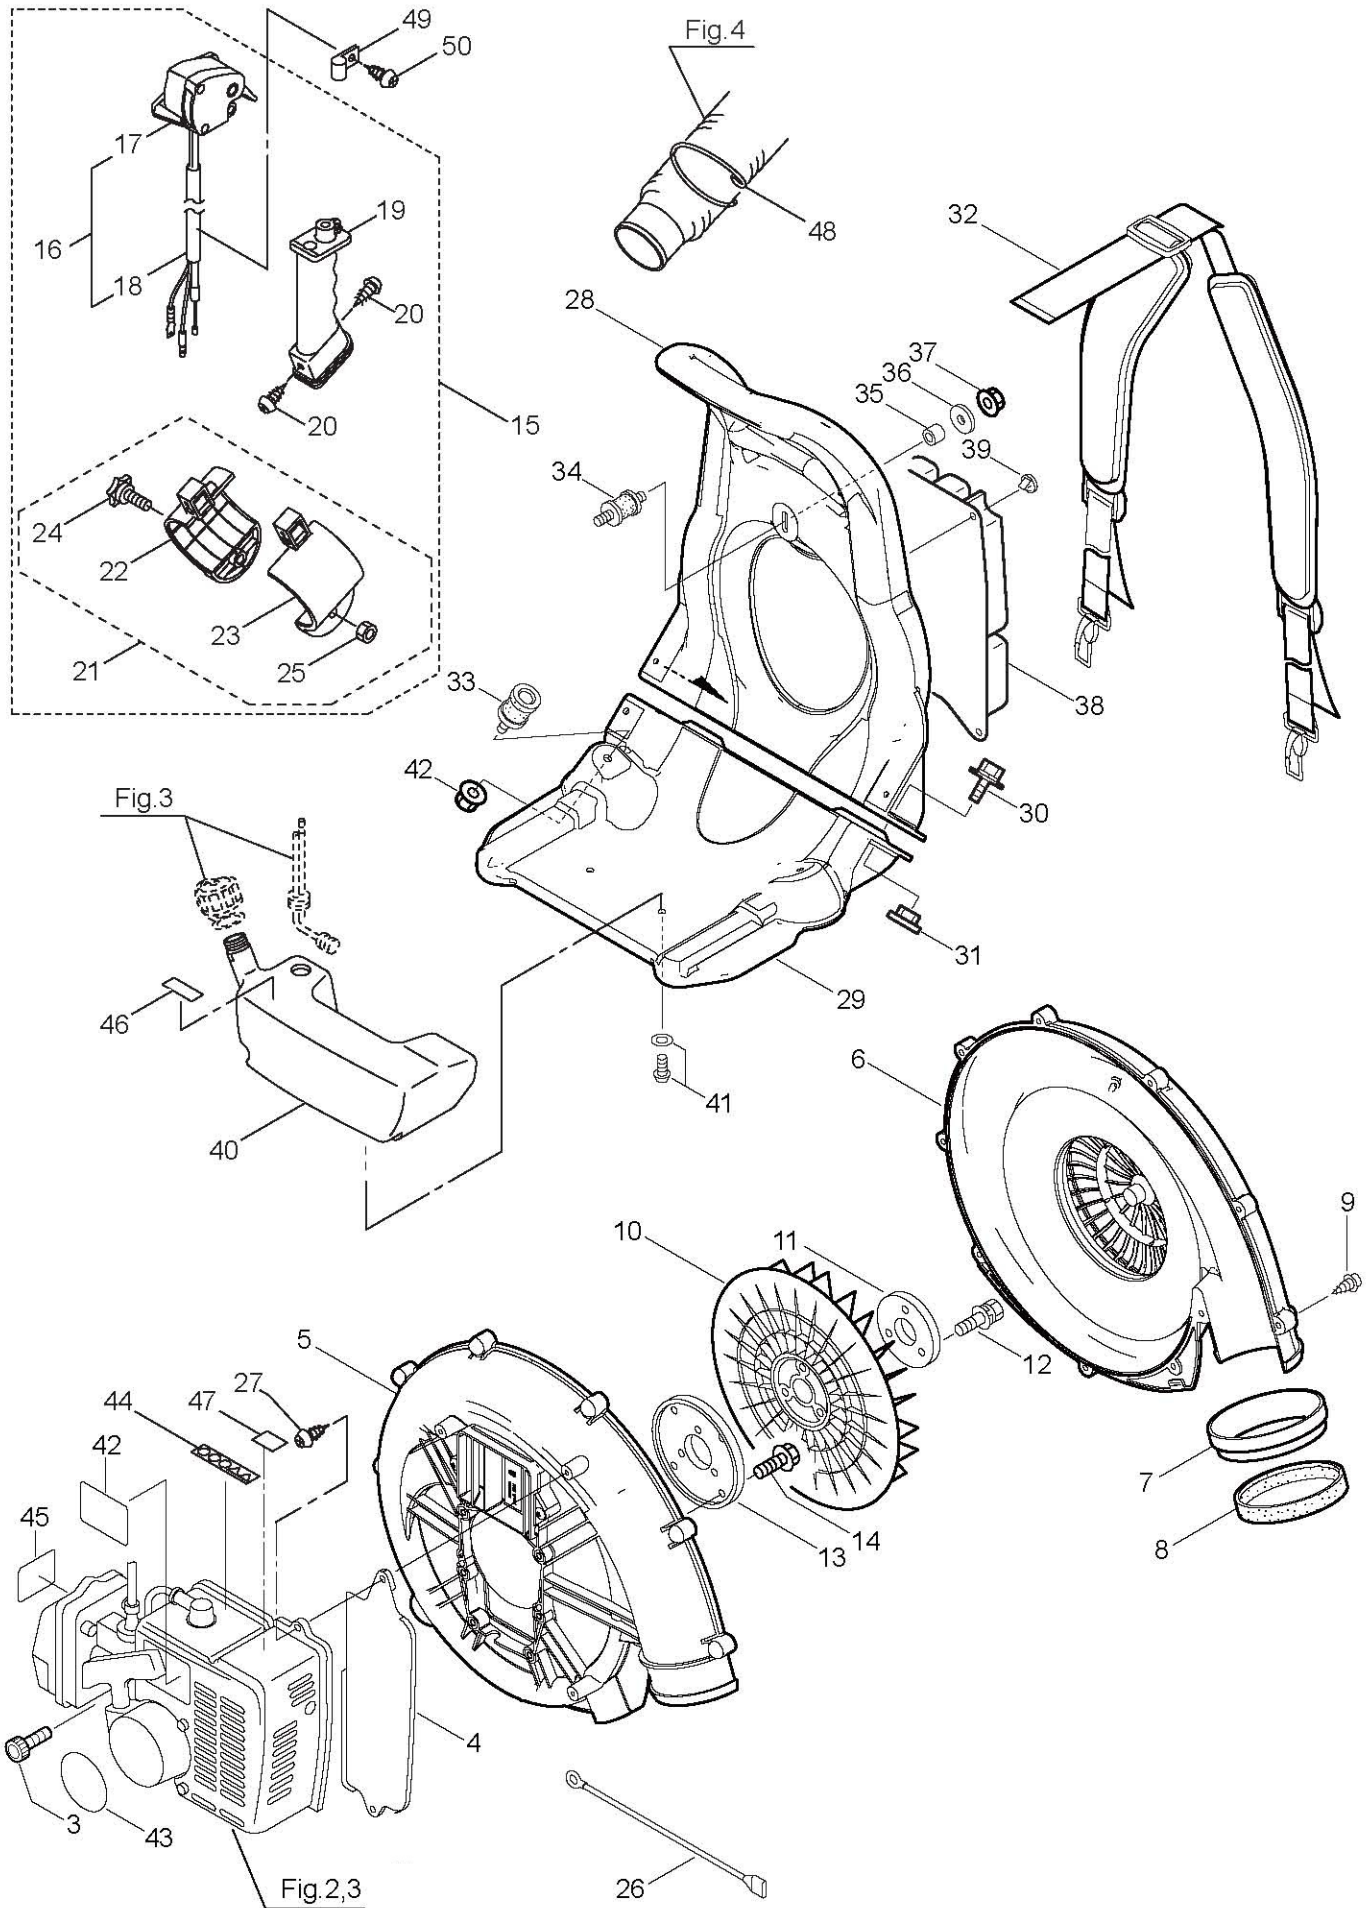

1. BL5100-SP
FRAME & BLOWER

Ref. No.	Part No.	Part Name	Q'ty	Remarks
1-3	125588	Bolt	4	M6x30
1-4	125624	Gasket	1	
1-5	125625	Fan Case (Engine Side)	1	
1-6	125410	Fan Case (Frame Side)	1	
1-7	119160	Collar	1	
1-8	119161	Rubber Band	1	
1-9	089538	Tapping Screw	10	M5x25
1-10	118724	Fan	1	
1-11	118248	Plate	1	
1-12	189369	Bolt	3	M6x30
1-13	126344	Adapter	1	
1-14	125629	Bolt	4	M5x15
1-15	126302	Throttle Ass'y	1	Incl.16-25
1-16	125782	Throttle Lever Ass'y	1	Incl.17,18
1-17	125756	Throttle	1	
1-18	125757	Throttle Wire Ass'y	1	
1-19	118811	Grip	1	
1-20	082759	Tapping Screw	2	M5x20
1-21	125184	Band Ass'y	1	Incl.22-25
1-22	123132	Band	1	
1-23	123134	Band	1	
1-24	127298	Nut	1	M6
1-25	127299	Knob Bolt	1	M6x30
1-26	108634	Ground Wire	1	AVS0.5Bx120
1-27	127295	Screw	3	M5x16(P-type)
1-28	125427	Backpack Frame A	1	
1-29	125429	Backpack Frame B	1	
1-30	127301	Bolt	4	M6x20(SM)
1-31	127228	Nut	4	M6
1-32	125432	Shoulder Strap Assembly	1	
1-33	120615	Buffer	2	
1-34	101877	Buffer	1	
1-35	120616	Collar	1	
1-36	120617	Packing	1	
1-37	127228	Nut	3	M6
1-38	119177	Cushion Pad	1	
1-39	100749	Fastener	4	#7
1-40	127673	Fuel Tank	1	
1-41	125561	Screw	2	M5x14
1-42	125630	Label	1	BL5100
1-43	123954	Label	1	
1-44	266959	Label	1	Caution
1-45	125749	Label	1