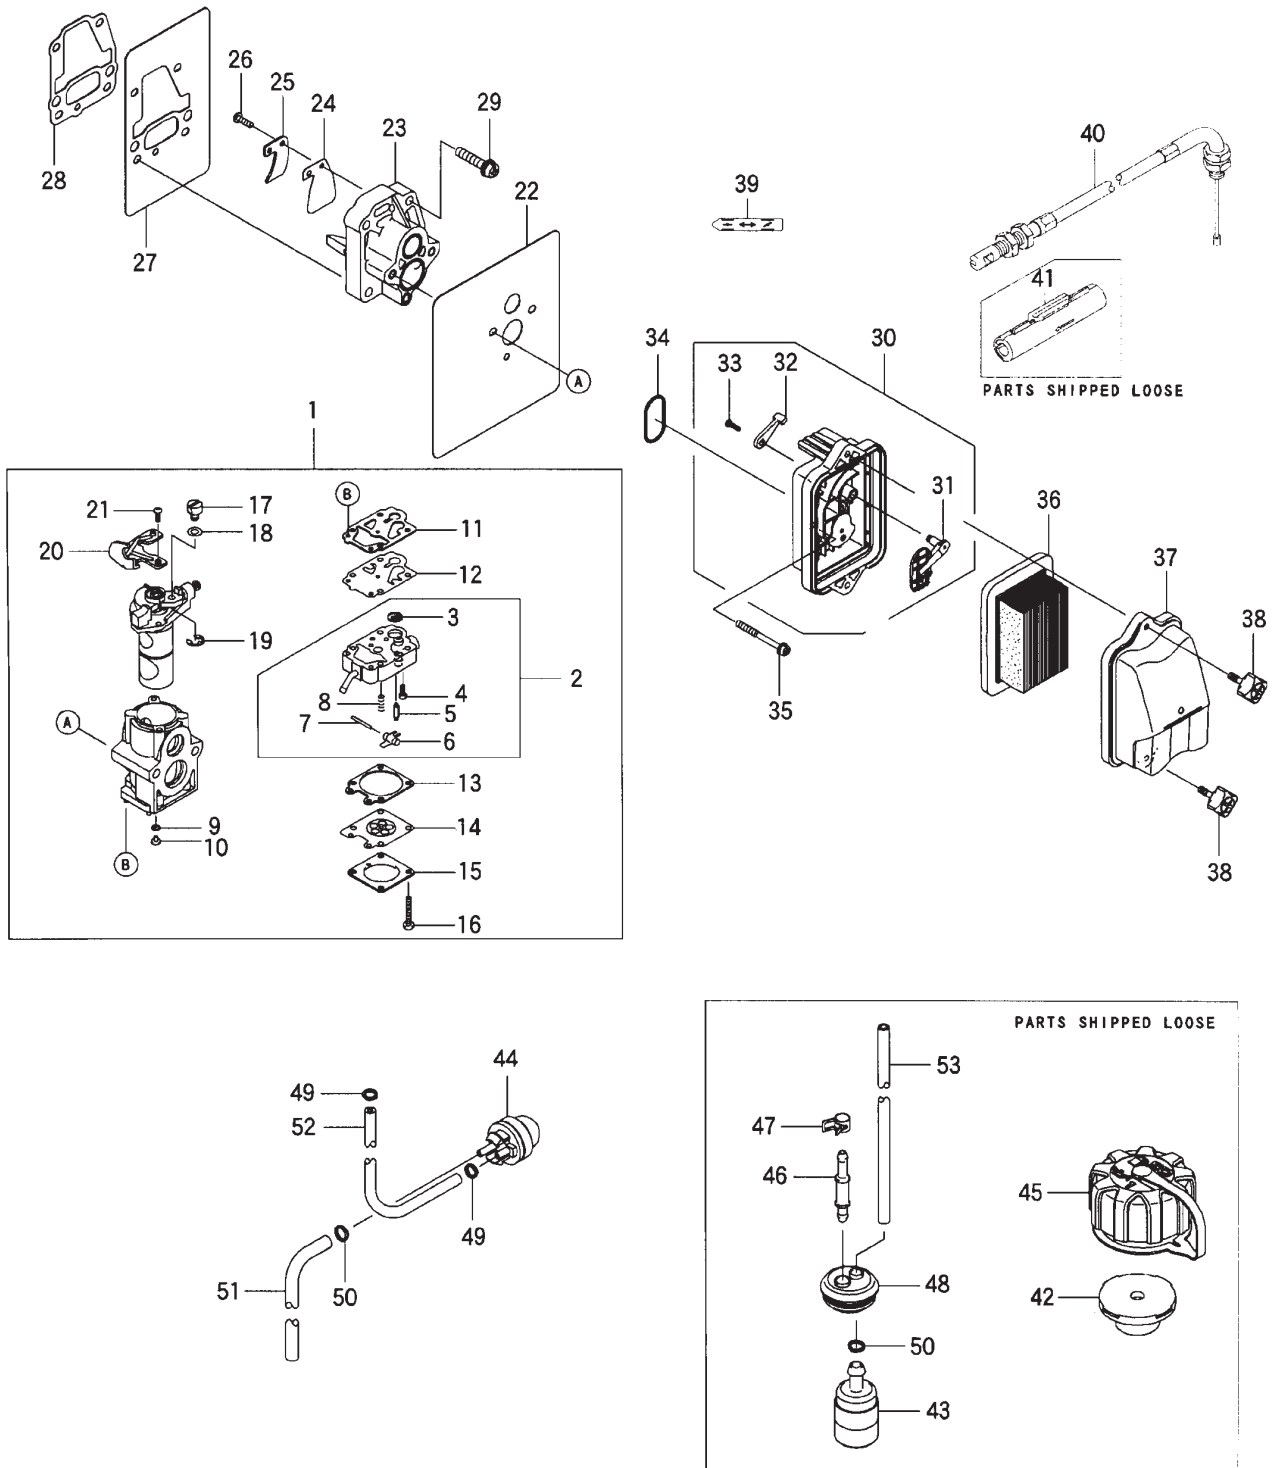

3. BL5100-SP ENGINE (Carburetor, Air Filter)

Ref. No.	Part No.	Part Name	Q'ty	Remarks
3-1	649701	Carburetor Ass'y	1	Incl.2-21 15003-2975
3-2	649346	Body	1	Incl.3-8 16160-2138
3-3	624430	Filter	1	14043-2051
3-4	624432	Screw	1	92009-2336
3-5	624431	Float Valve	1	16030-2078
3-6	624429	Lever	1	16055-2051
3-7	624433	Pin	1	92043-2094
3-8	624434	Spring	1	92144-2308
3-9	577182	O-Ring	1	92055-2147
3-10	649703	Main Jet	1	#55 92063-2462
3-11	634350	Gasket	1	11061-2054
3-12	577185	Diaphragm	1	43028-2067
3-13	649339	Gasket	1	11060-2456
3-14	634357	Diaphragm	1	43028-2090
3-15	649343	Cover	1	14025-2157
3-16	649348	Screw	4	92009-2438
3-17	598415	Arm	1	21083-2073
3-18	624532	Washer	1	92200-2074
3-19	577175	Snap Ring	1	92033-2078
3-20	649338	Bracket	1	11053-2066
3-21	577179	Screw	2	92009-2277
3-22	649341	Gasket	1	11061-2160
3-23	414870	Insulator	1	16073-2230
3-24	649342	Reed Valve	1	12022-2059
3-25	649347	Stopper	1	32085-2105
3-26	649350	Screw	1	M3x12 92172-2091
3-27	649700	Gasket	1	11061-2161
3-28	649699	Gasket	1	11061-2150
3-29	577361	Screw	4	M5x25 92009-2235
3-30	649705	Case Ass'y	1	Incl.31-33 11038-2091
3-31	649708	Valve	1	16126-2241
3-32	649355	Lever	1	13168-2493
3-33	628550	Screw	1	92009-2359
3-34	649359	O-Ring	1	92055-2205
3-35	944305	Screw	2	M5x50 234B0550
3-36	649704	Element Ass'y	1	11029-2022
3-37	649707	Cap	1	11065-2119
3-38	649360	Bolt	2	M5x18 92153-2107
3-39	598438	Label	1	56031-2468
3-40	649337	Throttle Cable	1	54012-2629
3-41	212250	Joint Case	1	32099-2326
3-42	649362	Breather	1	14069-2088
3-43	625872	Fuel Filter	1	49019-2085
3-44	649363	Priming Pump	1	49043-2073
3-45	649364	Tank Cap Ass'y	1	51048-2083