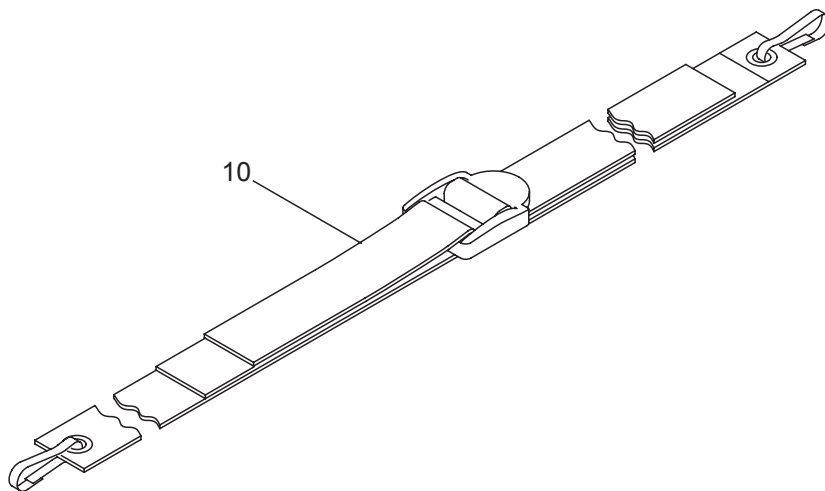

3. BL5100-SP ENGINE (Carburetor, Air Filter)

Ref. No.	Part No.	Part Name	Q'ty	Remarks
3-46	632199	Joint	1	59071-2132
3-47	944177	Clamp	1	92037-2139
3-48	597949	Fuel Tank Grommet	1	92071-2142
3-49	649365	Clamp	2	92170-2110
3-50	649366	Clamp	2	92171-2073
3-51	649367	Tube	1	3x6x145 92190-2173
3-52	649368	Tube	1	2.3x5x93 92192-2086
3-53	649369	Tube	1	3x5x305 92192-2088

4. BL5100-SP
ACCESSORIES, OPTIONAL PARTS

OPTION

Ref. No.	Part No.	Part Name	Q'ty	Remarks
4-1	119186	Flexible Pipe	1	Black
4-2	121238	Pipe Ass'y	1	Incl.3-5
4-3	121242	Swivel Pipe	1	
4-4	121243	Straight Pipe	2	370L
4-5	121244	Bent Pipe	1	
4-6	128305	Wire Clamp	1	#78
4-7	128189	Clamp Ass'y	1	#105
4-8	127099	Box Spanner	1	
4-9	128921	Instruction Manual	1	BL5100
4-10	125439	Hip Belt Ass'y	1	