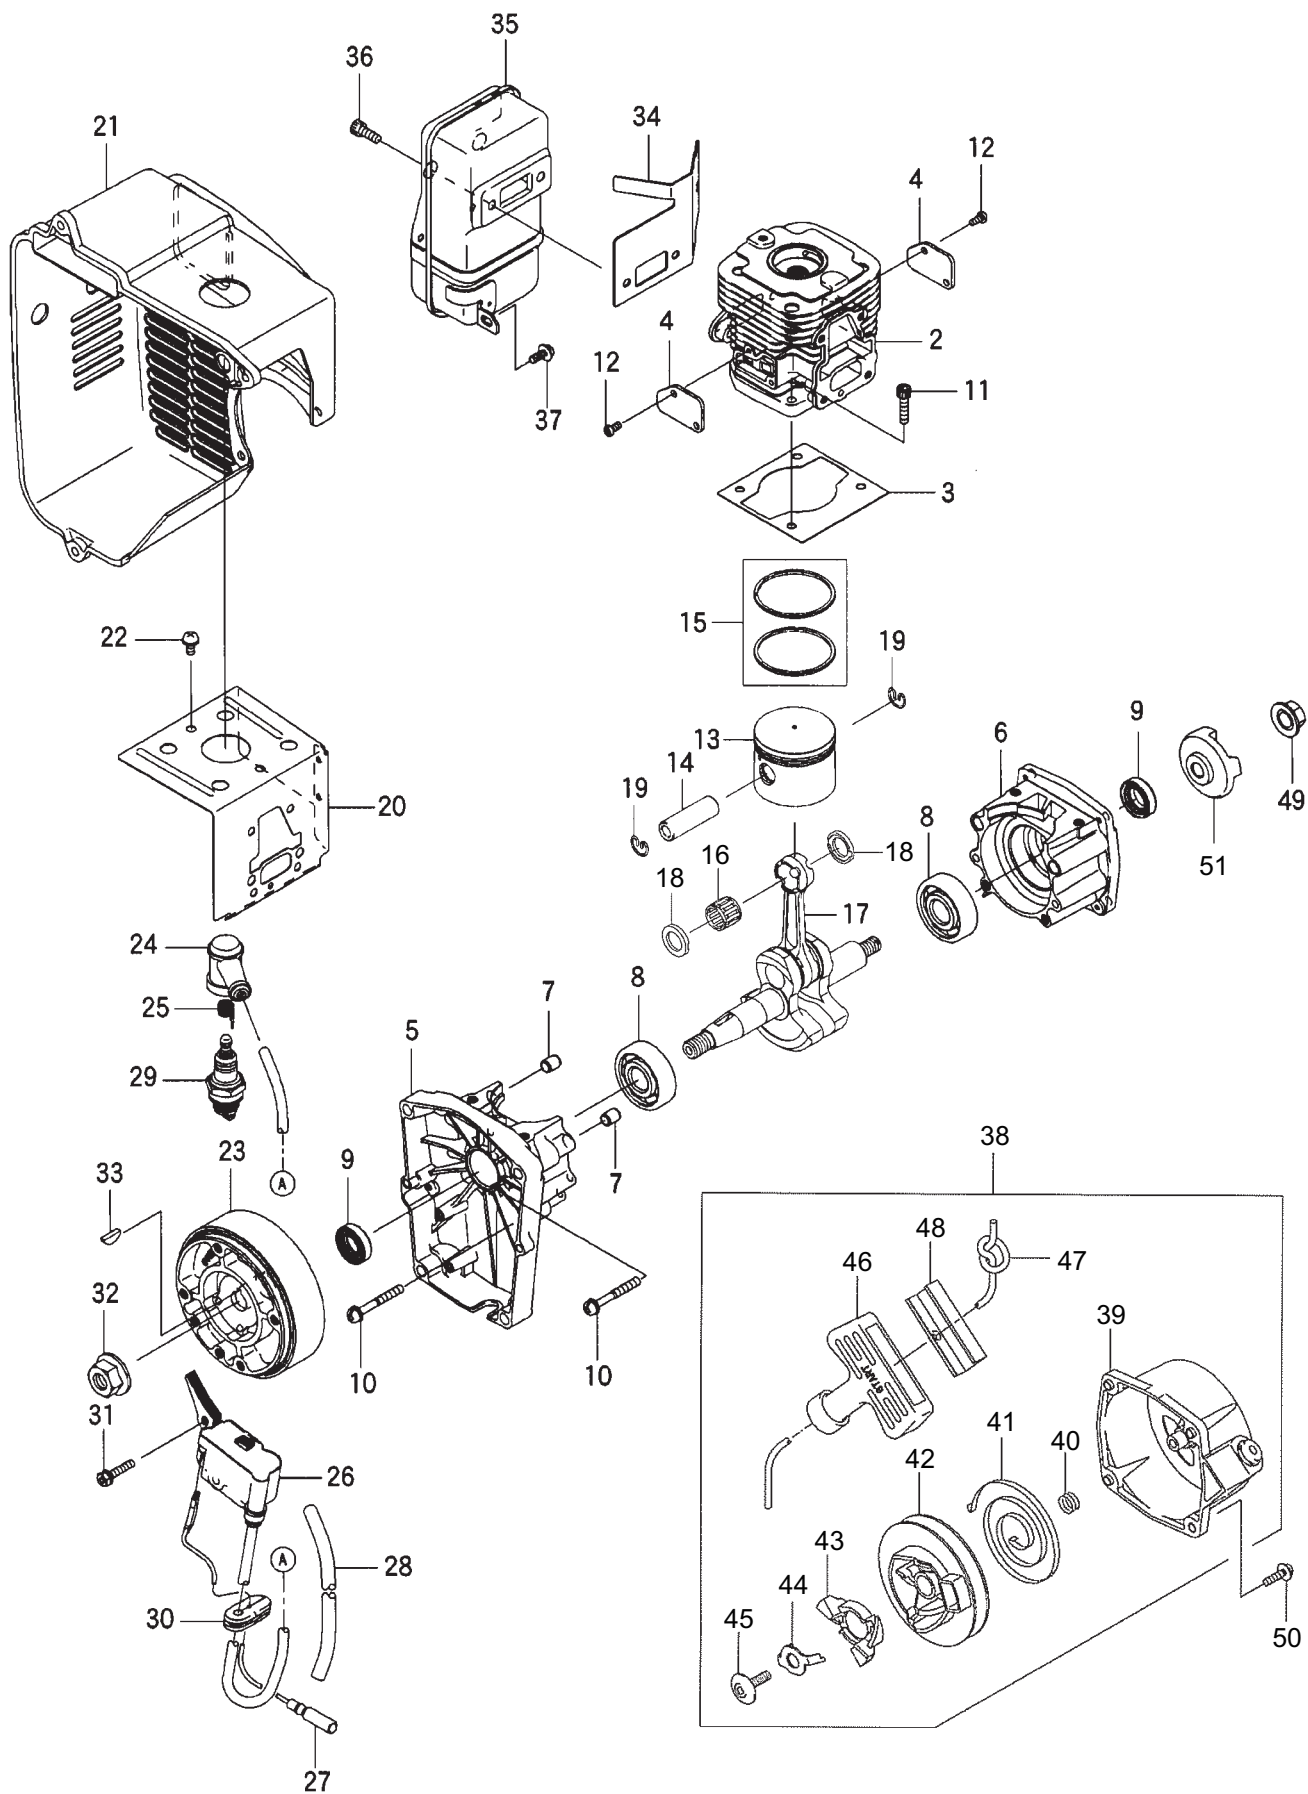

2.BL5100-SP
ENGINE (Cylinder, Crankcase)

Ref. No.	Part No.	Part Name	Q'ty	Remarks	
2-46	400920	Grip	1	46075-2157	
2-47	649377	Rope	1	3.5x1000	59106-2174
2-48	400919	Plate	1	13183-2007	
2-49	649381	Nut	1	92210-2094	
2-50	624845	Screw	4	M4x16	92009-2386
2-51	649374	Starting Pulley	1	49080-2198