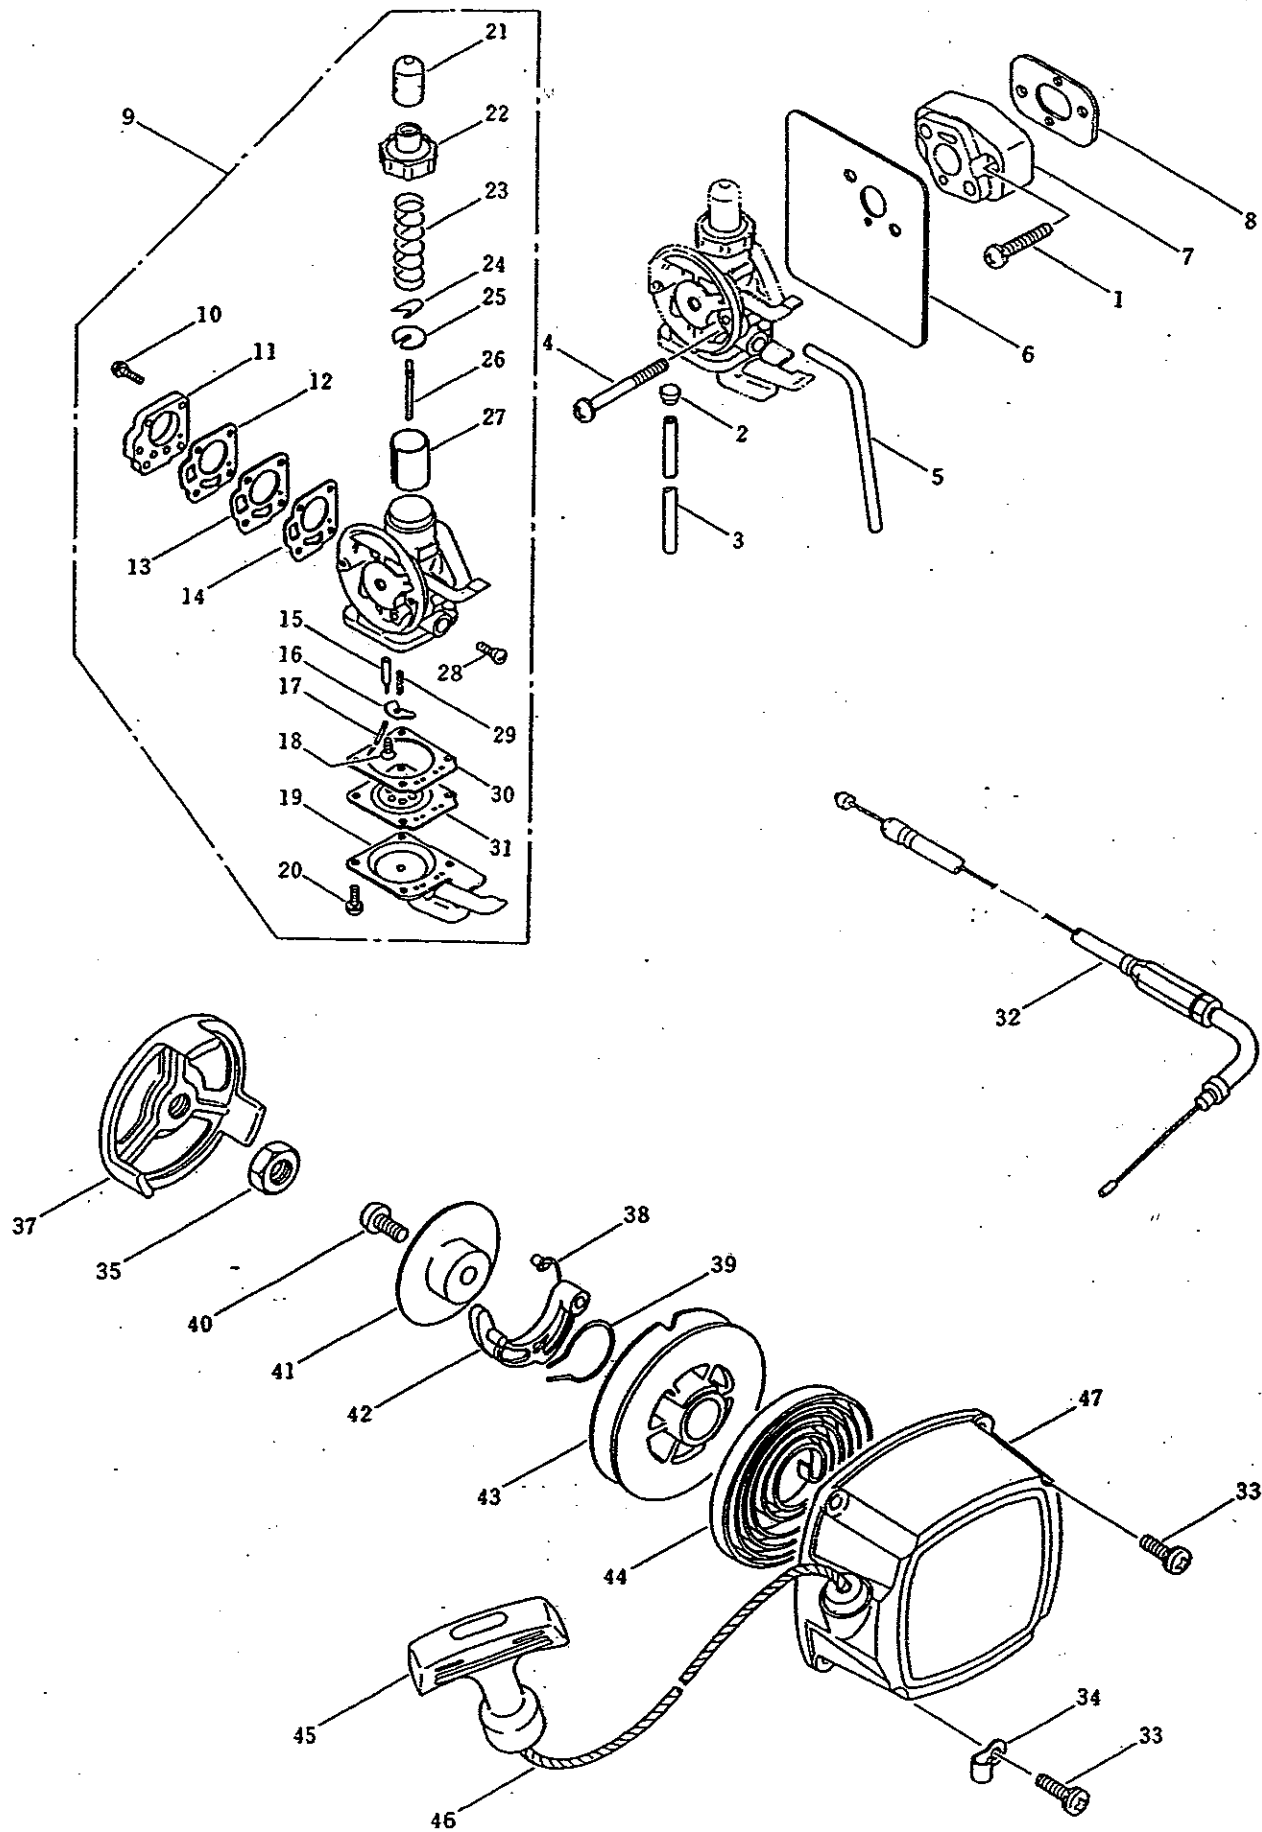

2. CARBURETOR & RECOIL STARTER

Ref.No.	Parts No.	Parts Name	Q'ty	Remarks
2- 1	990688	Screw	2	
2- 2	971781	Clamp	1	
2- 3	571486	Fuel Tube, Intake	1	
2- 4	972892	Screw	2	
2- 5	972815	Fuel Return Line	1	
2- 6	571488	Carburetor Gasket	1	
2- 7	571489	Insulator	1	
2- 8	571490	Insulator Gasket	1	
2- 9	571491	Carburetor Ass'y-Complete	1	Includes 10 ~31
2-10	972887	-Screw	4	
2-11	571492	-Pump Cover	1	
2-12	571493	-Diaphragm	1	
2-13	571494	-Check Valve	1	
2-14	571495	-Gasket	1	
2-15	972858	-Needle, Inlet Valve	1	
2-16	571496	-Inlet Lever	1	
2-17	571497	-Pin, Inlet Lever	1	
2-18	972860	-Screw	1	
2-19	571498	-Cover	1	
2-20	971814	-Screw	4	
2-21	260058	-Boot, Throttle Cable	1	
2-22	571499	-Cap	1	
2-23	571500	-Return Spring	1	
2-24	571501	-Clip	1	
2-25	571502	-Retainer	1	
2-26	571503	-Jet Needle	1	
2-27	571504	-Throttle Valve	1	
2-28	977567	-Adjust Screw	1	
2-29	571505	-Spring, Inlet Lever	1	
2-30	571506	-Gasket	1	
2-31	571507	-Diaphragm	1	
2-32	108185	Throttle Cable Ass'y	1	
2-33	971817	Screw	4	
2-34	972876	Clamp	1	
2-35	571508	Nut	1	
2-36	571509	Recoil Starter Ass'y	1	Includes 37~47
2-37	978746	-Starter Pulley	1	
2-38	972834	-Return Spring	1	
2-49	972831	-Friction Spring	1	
2-40	977441	-Screw	1	
2-41	993293	-Friction Plate	1	
2-42	978823	-Pawl	1	
2-43	978822	-Reel	1	
2-44	978824	-Recoil Spring	1	
2-45	978827	-Grip	1	
2-46	978826	-Starter Rope	1	
2-47	571510	-Starter Case	1	