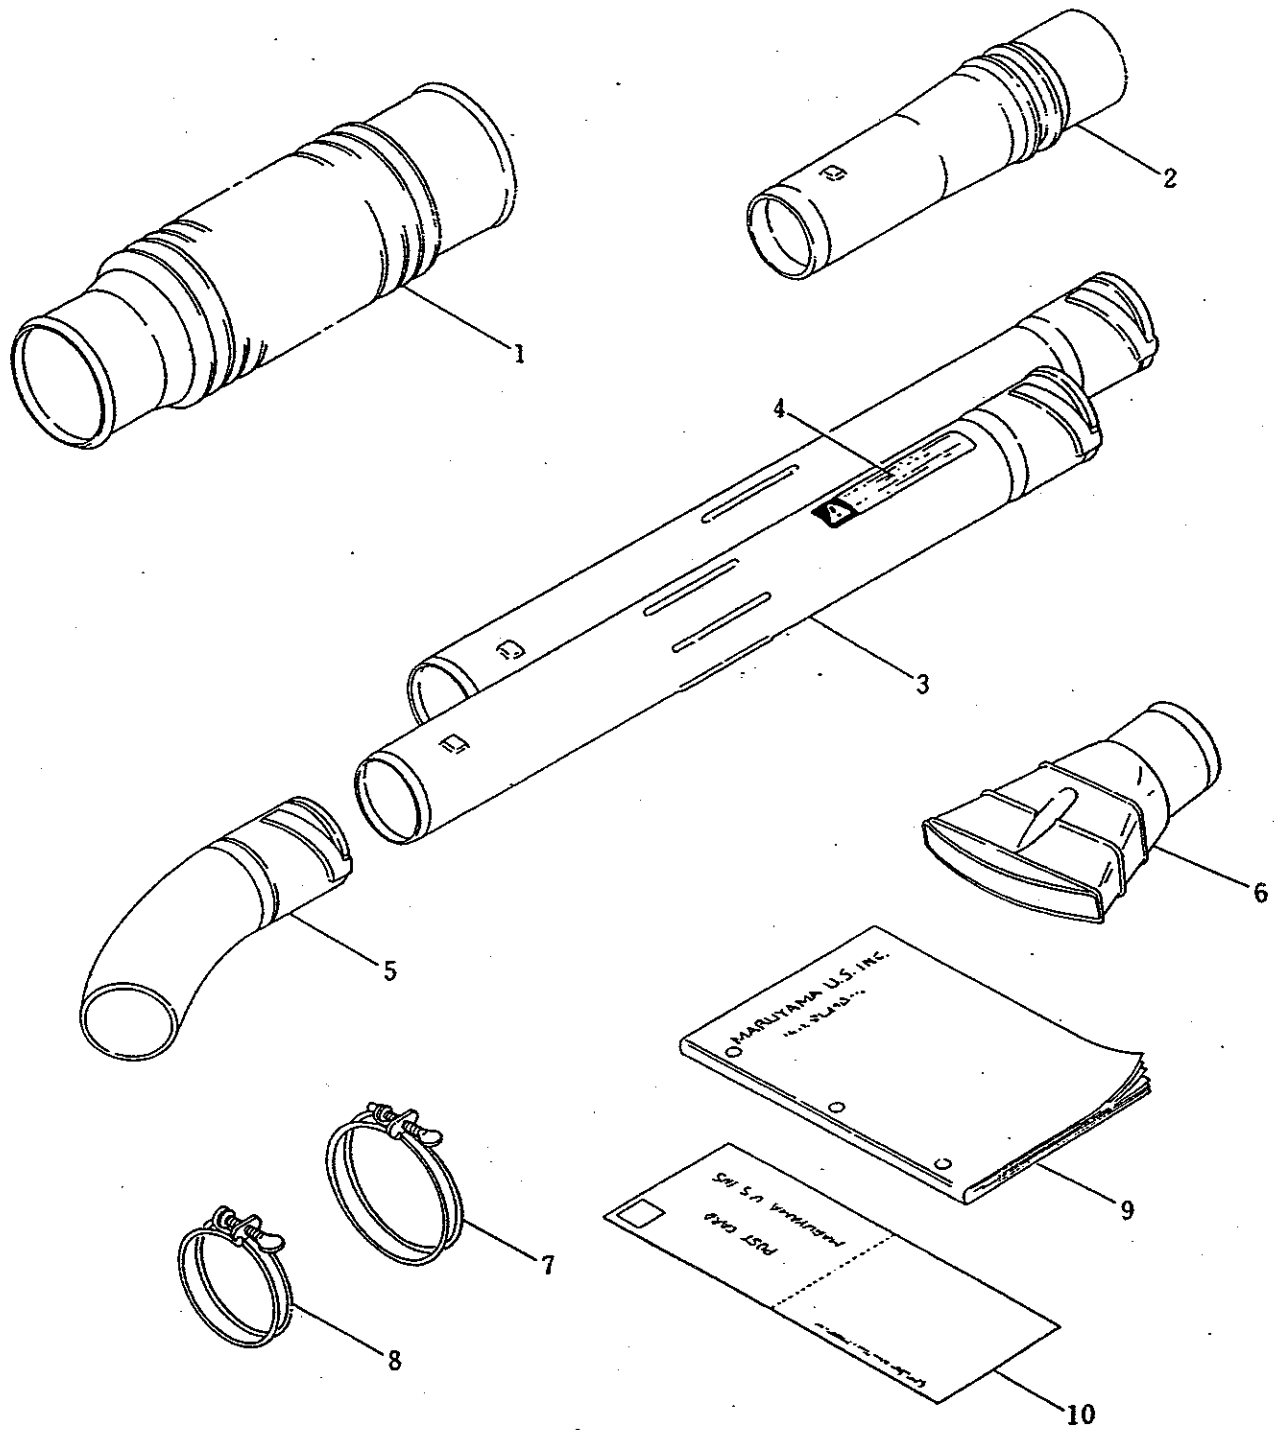

4. ACCESSORIES

Ref. No.	Part No.	Part Name	Qty	Remarks
4- 1	105668	Flexible Pipe	1	
4- 2	106721	Swivel Pipe Assy.	1	
4- 3	106723	Straight Pipe (Before Feb. 1994)	2	500 L
	107149	Straight Pipe (After Feb. 1994)	1	600 L
4- 4	107483	Decal	1	
4- 5	106725	Bent Pipe	1	
4- 6	106726	Fan-Blow Head	1	
4- 7	100823	Wire Clamp, Large	1	3,75 in.
4- 8	100753	Wire Clamp, Small	1	3,0 in.
4- 9	113834	Instruction Manual	1	BL471
4-10	216007	Warranty Card	1