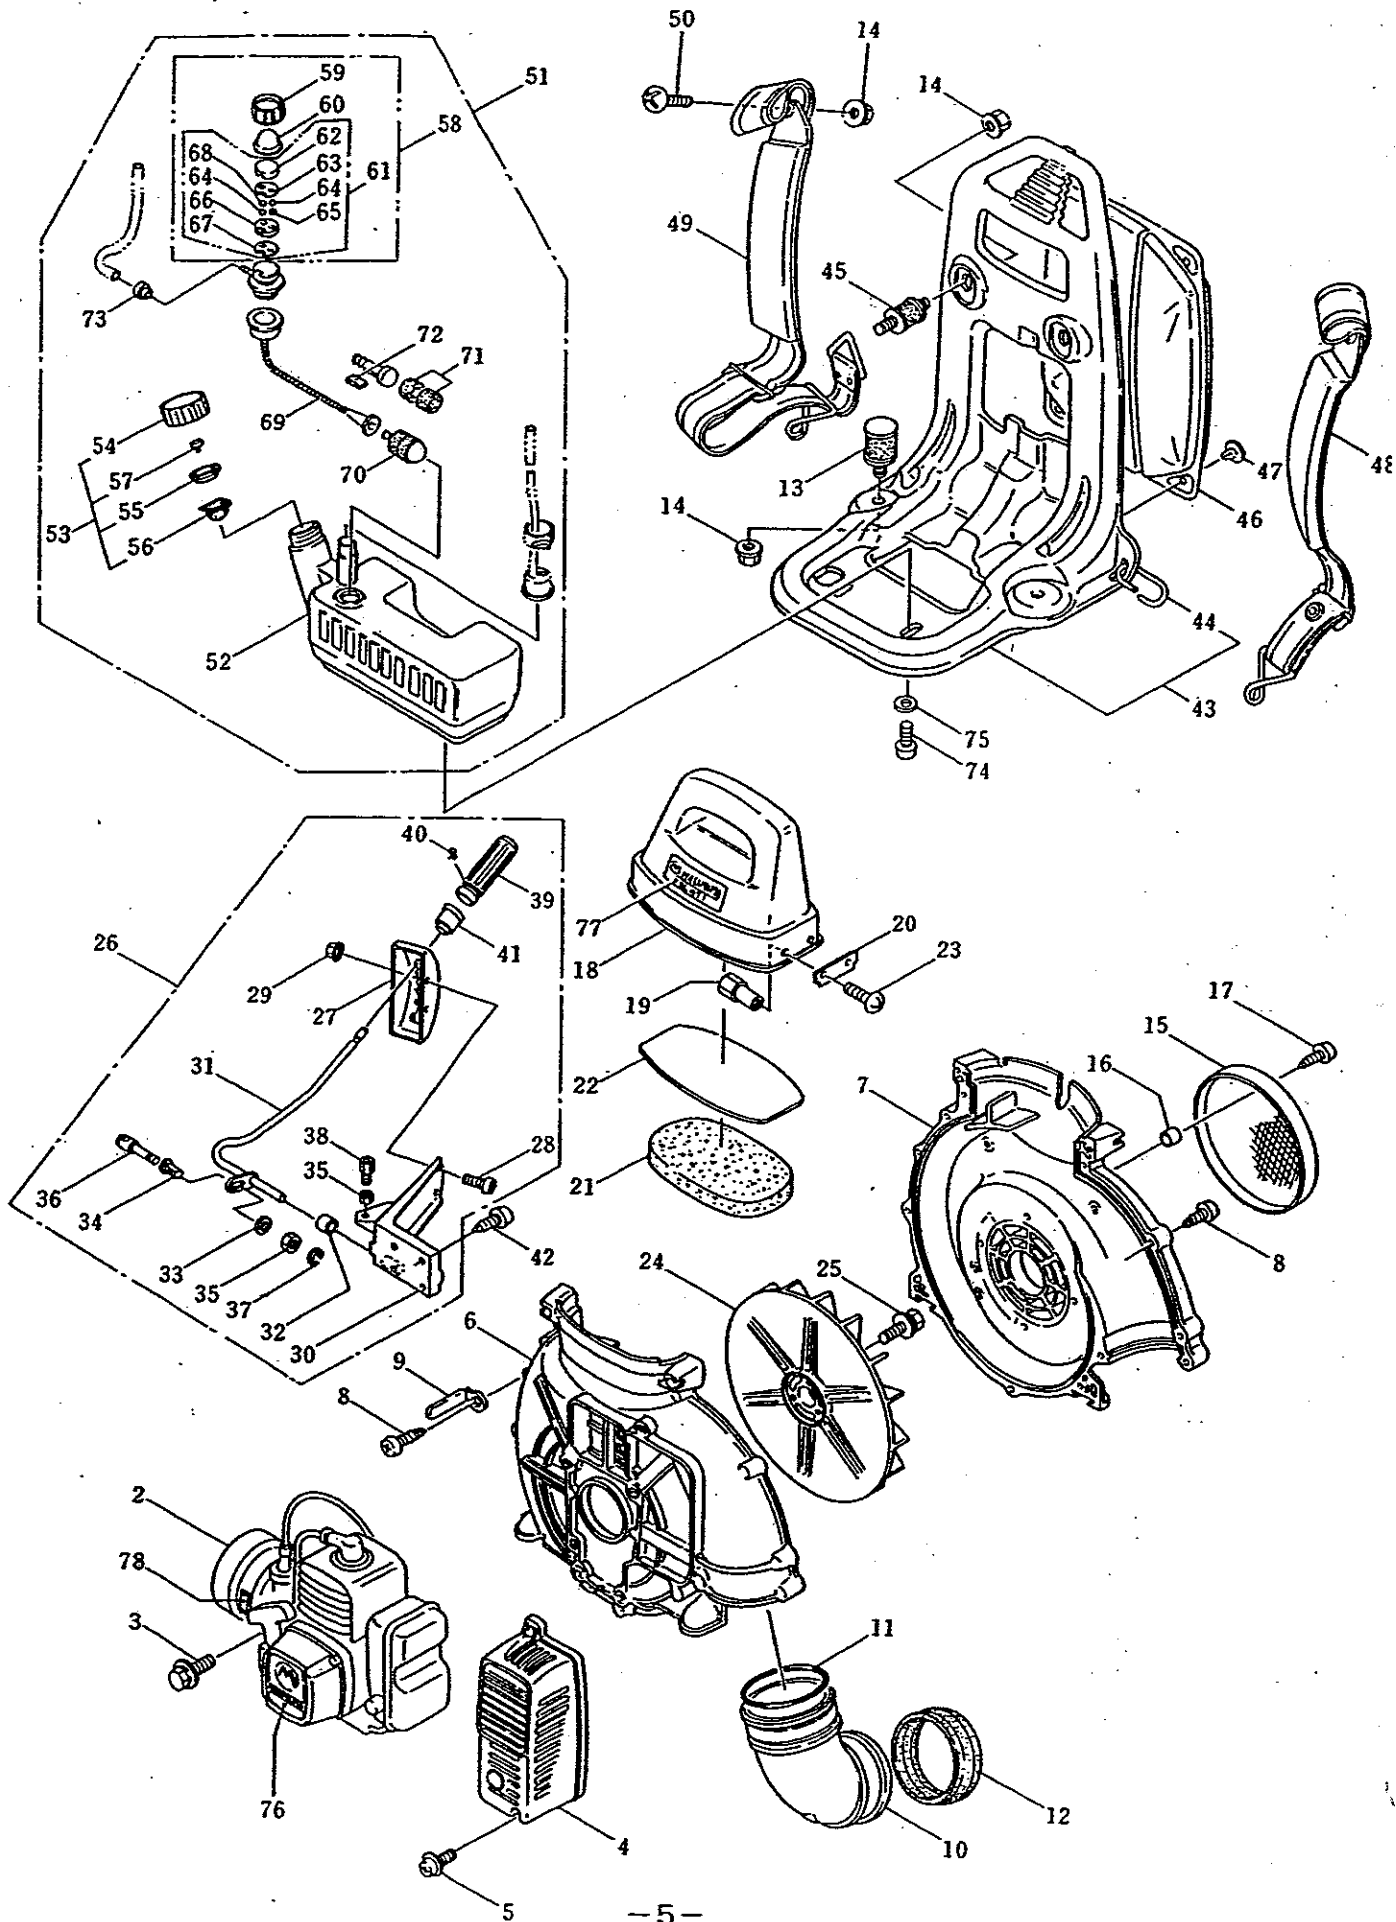

3. FRAME & BLOWER

Ref. No.	Part No.	Description	Q'ty	Remarks
3-1	395646	BL471 Backpack Power Blower, Complete	1	
3-2	113813	Engine, Complete	1	T310 PND-083
3-3	092509	Bolt	4	M6 x 32
3-4	108472	Muffler Cover	1	
3-5	092018	Screw	2	M5 x 15
3-6	113814	Fan Case (Engine)	1	
3-7	113815	Fan Case (Frame)	1	
3-8	089538	Screw	12	M5 x 25
3-9	103550	Clamp	1	
3-10	105660	Pipe	1	
3-11	011367	O-ring	1	
3-12	100808	Rubber Joint	1	
3-13	108556	Buffer	2	
3-14	109704	Nut	6	M6
3-15	103084	Air Screen	1	
3-16	107661	Spacer (Before MFG. No. 10916082)	4	ø5.5 x ø10 x 10L
3-17	086178	Screw (Before MFG. No. 10916082)	4	M5 x 20
3-17	028073	Screw (After MFG. No. 10916081)	4	M5 x 12 (No Spacer)
3-18	113816	Handle	1	
3-19	114195	Nut	4	
3-20	113818	Plate	2	
3-21	113819	Packing, Lower	1	
3-22	113910	Packing, Upper	1	
3-23	092052	Screw	4	M5 x 18
3-24	107696	Fan	1	
3-25	092503	Bolt	3	M6 x 25
3-26	113820	Throttle Assembly	1	Includes 27-41
3-27	113821	•Dial Plate	1	
3-28	081454	•Screw	2	M6 x 14
2-39	104797	•Nut	2	M6
2-30	113823	•Dial Plate Bracket	1	
3-31	113826	•Throttle Lever	1	
3-32	108073	•Collar	1	ø6.5 x ø10 x 6L
3-33	012488	•Washer	1	M6
3-34	107845	•Spacer	1	
3-35	081032	•Nut	2	
3-36	107631	•Cable Stop	1	M6
3-37	107846	•E-ring	1	2.5
3-38	102309	•Cable Guide	1	
3-39	105766	•Knob	1	
3-40	105767	•Clip	1	
3-41	100726	•Cap	1	
3-42	086062	Screw	4	M5 x 14
3-43	113828	Backpack Frame	1	Includes 44
3-44	101353	Ring	2	
3-45	026223	Buffer	2	
3-46	106711	Cushion Pad (Before MFG. No. 29307131)	1	
3-46	114848	Cushion Pad (After MFG. No. 29307130)	1	
3-47	100749	Fastener	4	
3-48	102172	Shoulder Strap Assembly-Right	1	Black Webbing
3-49	102173	Shoulder Strap Assembly-Left	1	Black Webbing
3-50	083445	Screw	2	M6 x 16