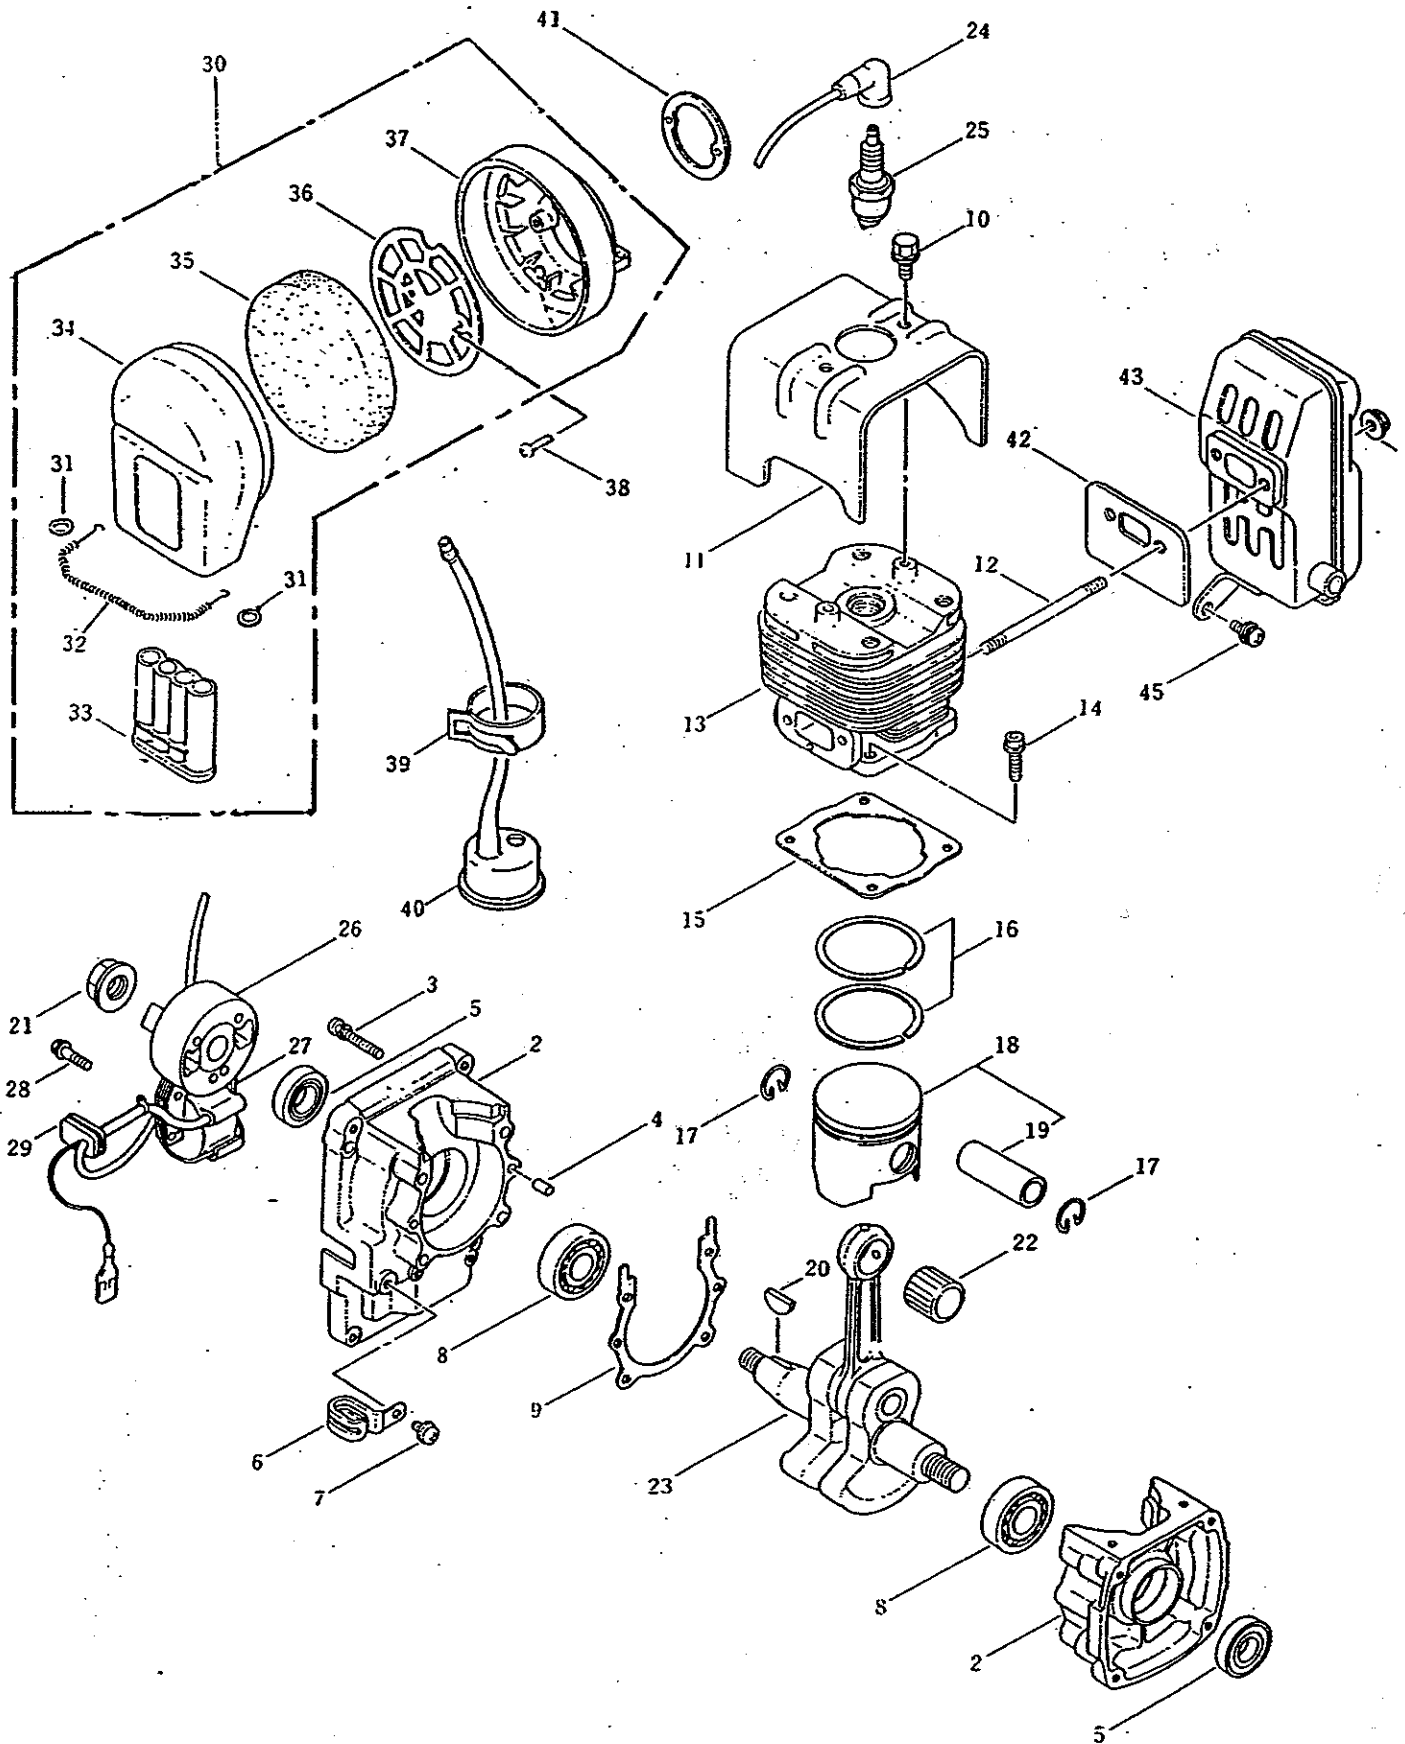

1. ENGINE

Ref. No.	Parts No.	Parts Name	Q'ty	Remarks
1- 1	113813	Engine, Complete	1	T310PND-083
1- 2	571457	Crankcase Ass'y	1	Includes 3, 4
1- 3	971819	-Screw	4	
1- 4	570286	-Dowel Pin	2	
1- 5	978760	Oil Seal	2	TC15 30 7
1- 6	571458	Clamp	1	
1- 7	976740	Screw	1	
1- 8	974023	Ball Bearing	2	#62020
1- 9	571459	Crankcase Gasket	1	
1-10	571460	Bolt	2	
1-11	571461	Cylinder Cover	1	
1-12	571462	Stud Bolt, Muffler	2	
1-13	571463	Cylinder	1	Gasket Required #1-15
1-14	571464	Flange Bolt	4	
1-15	571465	Cylinder Gasket	1	
1-16	571466	Piston Ring	2	
1-17	571467	Piston Pin Clip	2	
1-18	571468	Piston Ass'y	1	Includes 19
1-19	571469	-Piston Pin	1	
1-20	972897	Key	1	
1-21	990136	Flange Nut	1	
1-22	571470	Needle Bearing	1	
1-23	571471	Crankshaft Ass'y	1	
1-24	977306	Spark Plug Cap	1	
1-25	571472	Spark Plug	1	BM7A
1-26	571473	Rotor	1	
1-27	580751	Ignition Coil Ass'y	1	
1-28	977301	Bolt	2	
1-29	978759	Grommet	1	
1-30	580818	Air Cleaner	1	Includes 31~40
1-31	571476	-Spring	2	
1-32	571477	-Spring	1	
1-33	571478	-Cap Baffle	1	
1-34	571479	-Cleaner Cover	1	
1-35	571480	-Cleaner Element	1	
1-36	571481	-Grid	1	
1-37	580819	-Cleaner Case	1	
1-38	992150	Screw	2	
1-39	580820	Clamp	1	
1-40	580821	Boot	1	
1-41	571483	Gasket	1	
1-42	571484	Muffler Gasket	1	
1-43	571485	Muffler Ass'y	1	
1-44	260196	Flange Nut	2	
1-45	979338	Screw	1