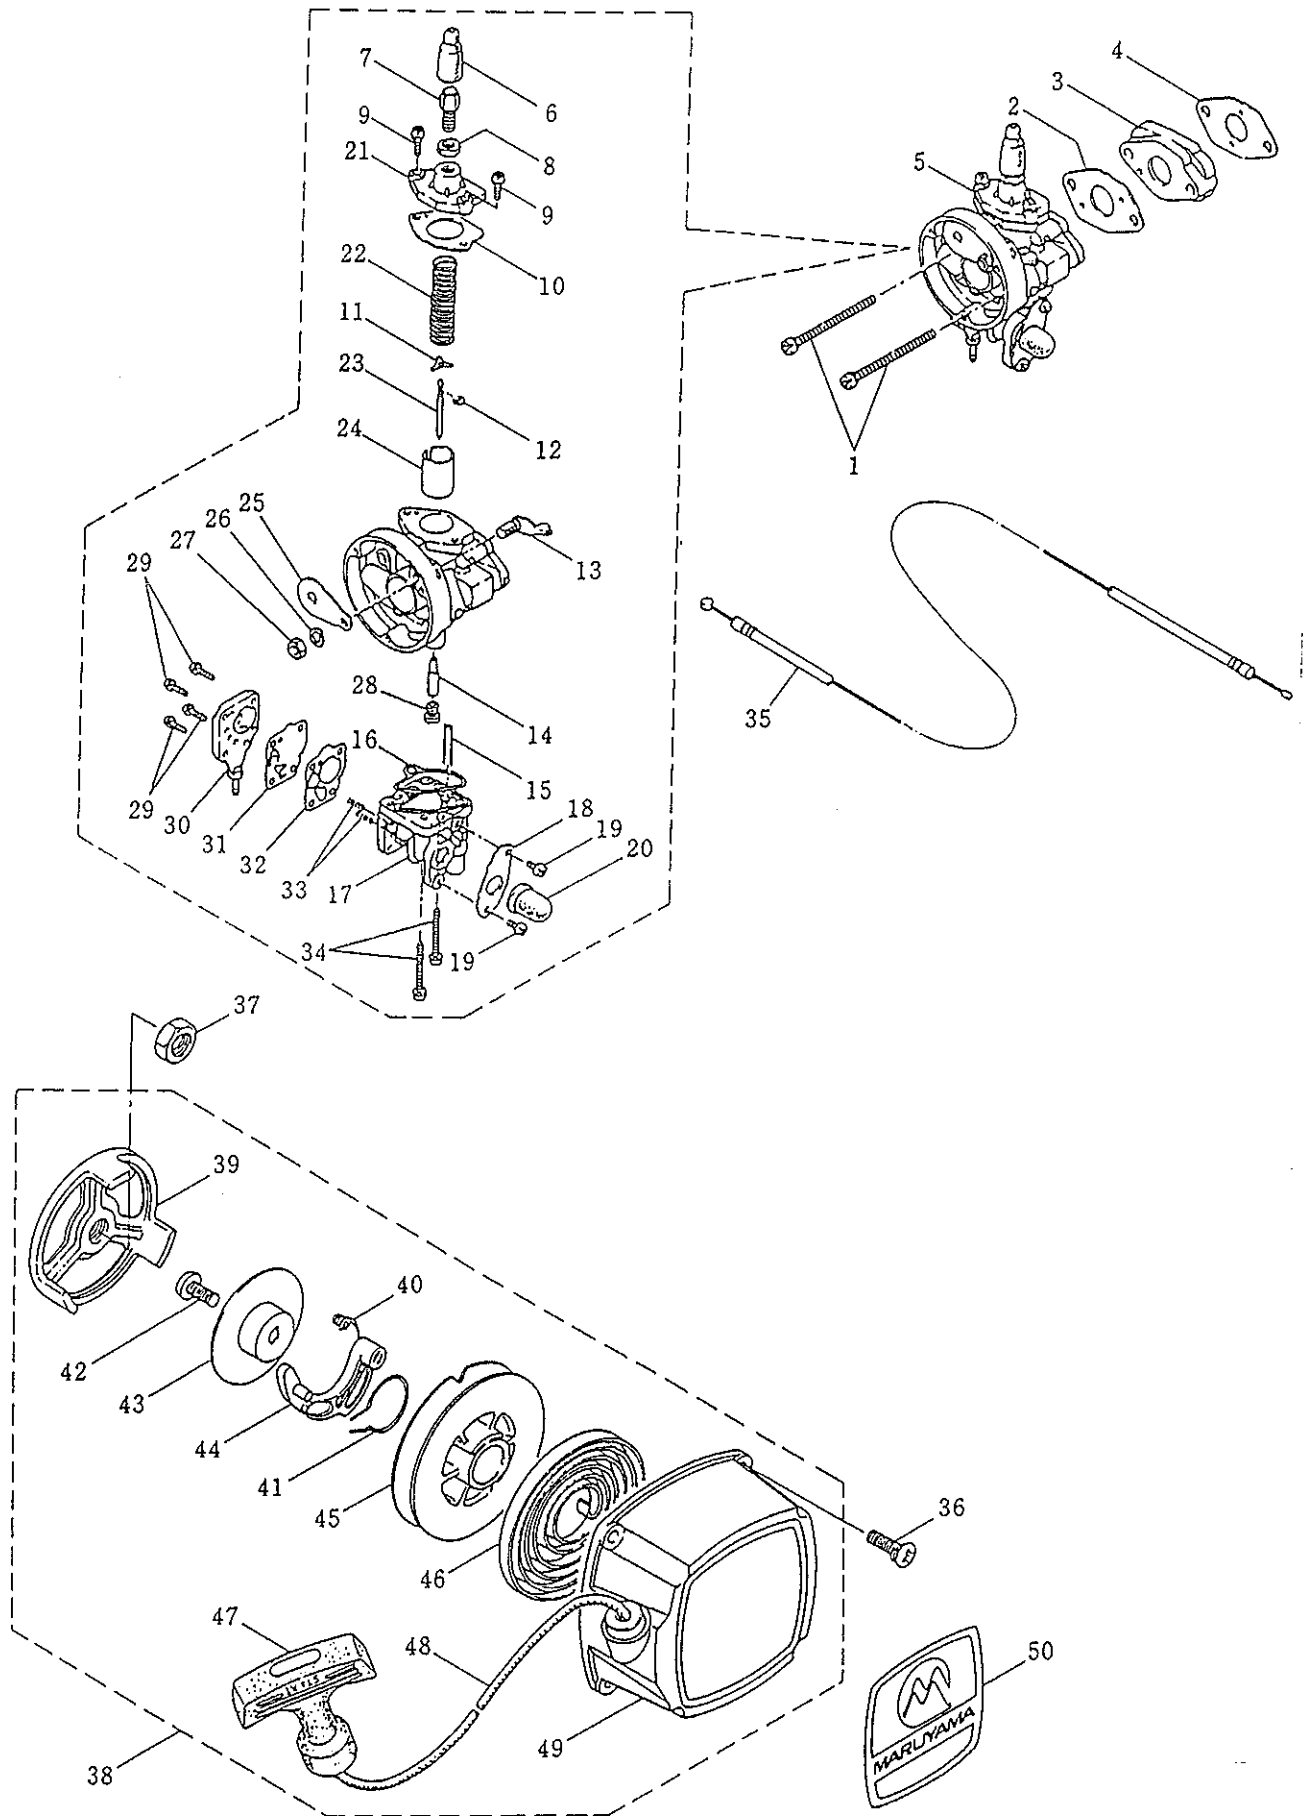

3. ENGINE (Carburetor and Recoil Starter Assembly)

Ref. No.	Part No.	Part Name	Q'ty	Remarks
3-1	581731	Screw		
3-2	581733	Gasket, Carburetor	2	
3-3	581734	Insulator	1	
3-4	581735	Gasket, Insulator	1	
3-5	583810	Carburetor (D)	1	
3-6	580483	•Cap	1	Includes 6~34
3-7	581736	•Adjuster	1	
3-8	581737	•Nut	1	
3-9	577426	•Screw	1	
3-10	581738	•Packing	2	
3-11	581739	•Retainer	1	
3-12	577434	•Clip	1	
3-13	581740	•Lever	1	
3-14	581741	•Jet, Needle	1	
3-15	581742	•Wire	1	
3-16	581743	•Packing	1	
3-17	581744	•Chamber	1	
3-18	581745	•Plate	1	
3-19	581746	•Screw	1	
3-20	581747	•Cap	2	
3-21	581748	•Body	1	
3-22	581749	•Spring	1	
3-23	583811	•Needle, Jet	1	
3-24	581751	•Valve, Throttle	1	
3-25	581752	•Plate	1	
3-26	577440	•Washer, Spring	1	
3-27	577419	•Nut	1	
3-28	583812	•Jet, Main	1	
3-29	581754	•Screw	1	
3-30	581755	•Cover	4	
3-31	581756	•Diaphragm	1	
3-32	581757	•Packing	1	
3-33	581758	•Spring	1	
3-34	581759	•Screw	2	
3-35	581760	Wire, Throttle	2	
3-36	971817	Screw	1	
3-37	571508	Nut	4	
3-38	571509	Recoil Starter Ass'y	1	Includes 39~49
3-39	978746	•Pulley, Starter	1	
3-40	972834	•Spring, Return	1	
3-41	972831	•Spring, Friction	1	
3-42	977441	•Screw	1	
3-43	993293	•Plate, Friction	1	
3-44	978823	•Ratchet	1	
3-45	978822	•Reel	1	
3-46	978824	•Spring	1	
3-47	978827	•Knob, Starter	1	
3-48	978826	•Rope, Starter	1	
3-49	581768	•Case, Starter	1	
3-50	107565	Label	1