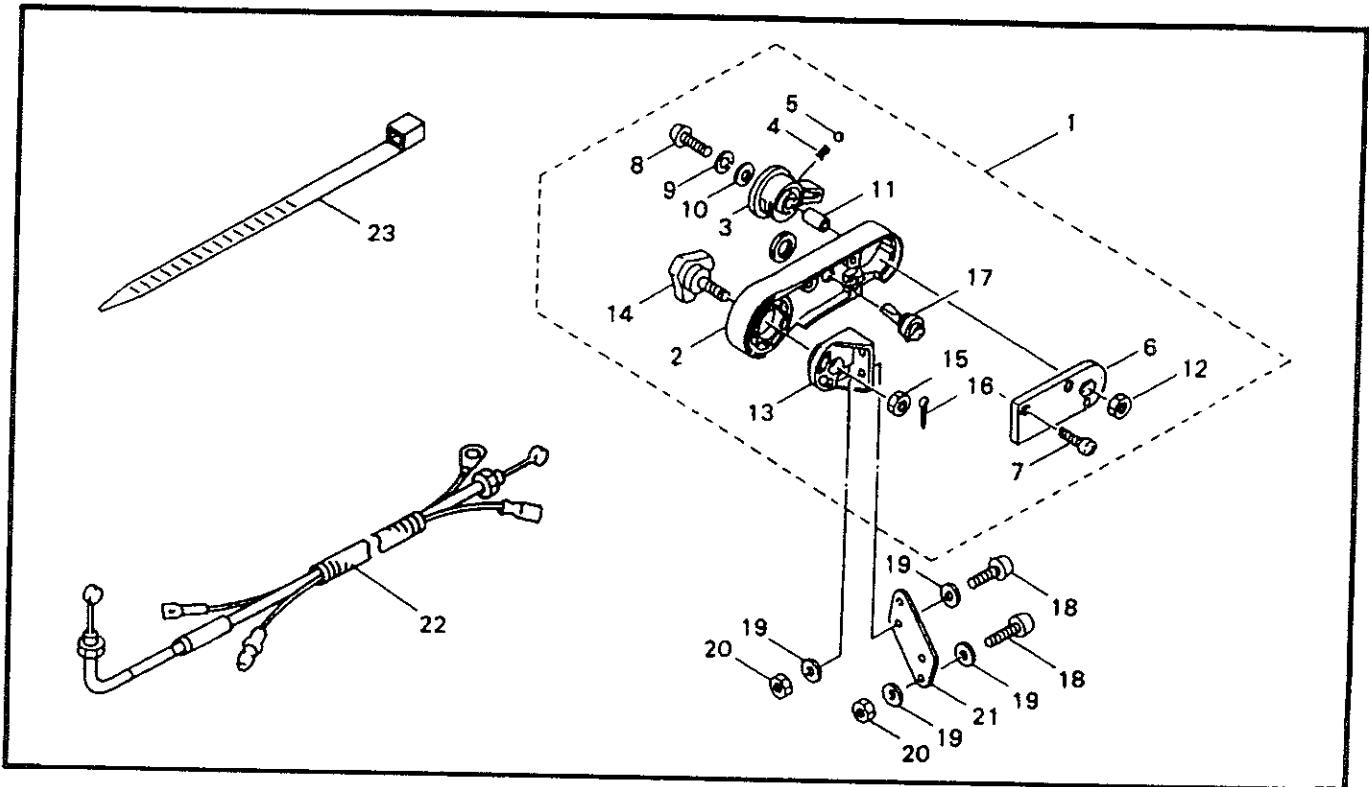

ILLUSTRATED PARTS LIST

Models

BL4500SP & BL4500HA

BL5400SP & BL5400HA

BL5400 & BL4500 MAIN BODY

BL5400 & BL4500 MAIN BODY

Ref No.	Part No.	Description	Q'ty	Notes
1	119384	Shroud	1	BL4500
1	120065	Shroud	1	BL5400
2	119616	Inlet Pipe	1	
3	119685	Band	1	#55-70
4	119684	Band	1	#30-40
5	092543	Bolt	4	M6x45
6	108634	Ground Wire	1	
7	103550	Clamp	1	
8	082697	Tapping Screw	1	M5x10
9	119386	Fan Case(E)	1	BL4500
9	120512	Fan Case(E)	1	BL5400
10	119387	Fan Case(S)	1	
11	118530	Tapping Screw	11	M5x25
12	119160	Collar	1	
13	119161	Rubber Band	1	
14	114454	Buffer	2	40-M6x14
15	118724	Fan	1	
16	118248	Plate	1	
17	119558	Bolt	3	M6x40-7T
18	012502	Spring Washer	3	M6
19	119364	Air Cleaner Ass'y.	1	INCL. 22,23
20	119664	Element	1	
21	119665	Felt	1	
22	120536	Packing	1	
23	119174	Knapsack Frame	1	
24	119668	Knapsack Band	2	
25	083445	Screw	2	M6x16
26	550132	Nut	2	M6
27	026223	Buffer	2	30-M6x14
28	109704	Nut	4	M6
29	100749	Cushion Pad	1	
30	840543	Pad Retainer	4	#7
31	119388	Fuel Tank Ass'y.	1	INCL. 34-36
32	120154	Fuel Tank	1	
33	119390	Cap Ass'y.	1	
34	119391	Filter Ass'y.	1	
35	081414	Screw	2	M5x14
36	015479	Washer	2	5.3x16xt1.6
37	119606	Label	1	BL4500SP
37	119607	Label	1	BL4500HA
37	120073	Label	1	BL5400SP
37	120068	Label	1	BL5400HA
38	107483	Label	1	
39	119613	Label	1	CHOKE
40	082708	Tapping Screw	4	M6x14

BL4500HA & BL5400HA THROTTLE

Ref No.	Part No.	Description	Q'ty	Notes
1	117622	Throttle Lever	1	INCL. 2-17
2	107126	Arm	1	
3	107127	Lever	1	
4	107221	Spring	1	
5	106498	Valve Ball	1	
6	107129	Stay	1	
7	019001	Tapping Screw	2	M4x10
8	081457	Screw	1	M6x25
9	012502	Spring Washer	1	M6
10	012488	Washer	1	M6
11	107136	Collar	1	
12	081031	Nut	1	M6
13	115605	Flange	1	
14	115612	Knob Bolt	1	M8x35
15	107581	Nylon Nut	1	M8
16	065842	Cotter Pin	1	2x15L
17	117623	Switch	1	
18	081456	Screw	4	M6x20
19	013754	Washer	8	M6
20	112509	Nut	4	M6
21	117603	Plate	1	
22	119411	Throttle Cable Ass'y	1	
23	108954	Band	1	