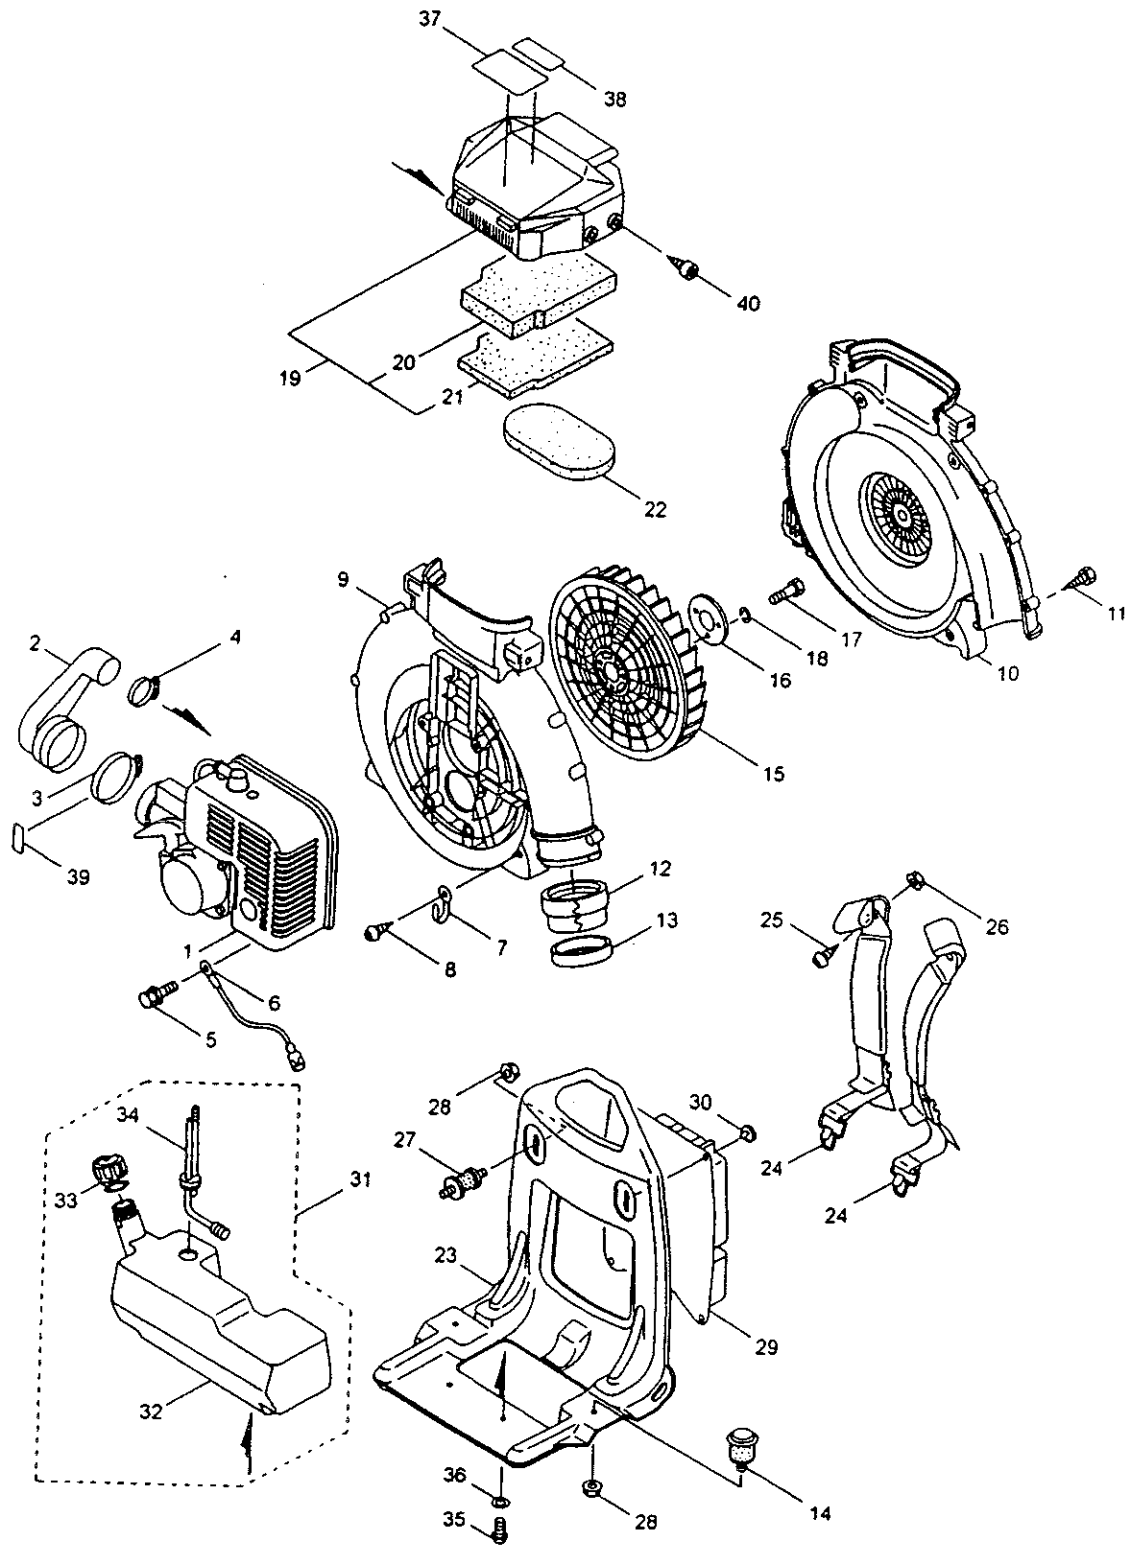

BL5400 & BL4500 MAIN BODY

BL5400 & BL4500 MAIN BODY

Ref No.	Part No.	Description	Q'ty	Notes
1	119384	Shroud	1	BL4500
1	120065	Shroud	1	BL5400
2	119616	Inlet Pipe	1	
3	119685	Band	1	#55-70
4	119684	Band	1	#30-40
5	092543	Bolt	4	M6x45
6	108634	Ground Wire	1	
7	103550	Clamp	1	
8	082697	Tapping Screw	1	M5x10
9	119386	Fan Case(E)	1	BL4500
9	120512	Fan Case(E)	1	BL5400
10	119387	Fan Case(S)	1	
11	118530	Tapping Screw	11	M5x25
12	119160	Collar	1	
13	119161	Rubber Band	1	
14	114454	Buffer	2	40-M6x14
15	118724	Fan	1	
16	118248	Plate	1	
17	119558	Bolt	3	M6x40-7T
18	012502	Spring Washer	3	M6
19	119364	Air Cleaner Ass'y.	1	INCL. 22,23
20	119664	Element	1	
21	119665	Felt	1	
22	120536	Packing	1	
23	119174	Knapsack Frame	1	
24	119668	Knapsack Band	2	
25	083445	Screw	2	M6x16
26	550132	Nut	2	M6
27	026223	Buffer	2	30-M6x14
28	109704	Nut	4	M6
29	100749	Cushion Pad	1	
30	840543	Pad Retainer	4	#7
31	119388	Fuel Tank Ass'y.	1	INCL. 34-36
32	120154	Fuel Tank	1	
33	119390	Cap Ass'y.	1	
34	119391	Filter Ass'y.	1	
35	081414	Screw	2	M5x14
36	015479	Washer	2	5.3x16xt1.6
37	119606	Label	1	BL4500SP
37	119607	Label	1	BL4500HA
37	120073	Label	1	BL5400SP
37	120068	Label	1	BL5400HA
38	107483	Label	1	
39	119613	Label	1	CHOKE
40	082708	Tapping Screw	4	M6x14