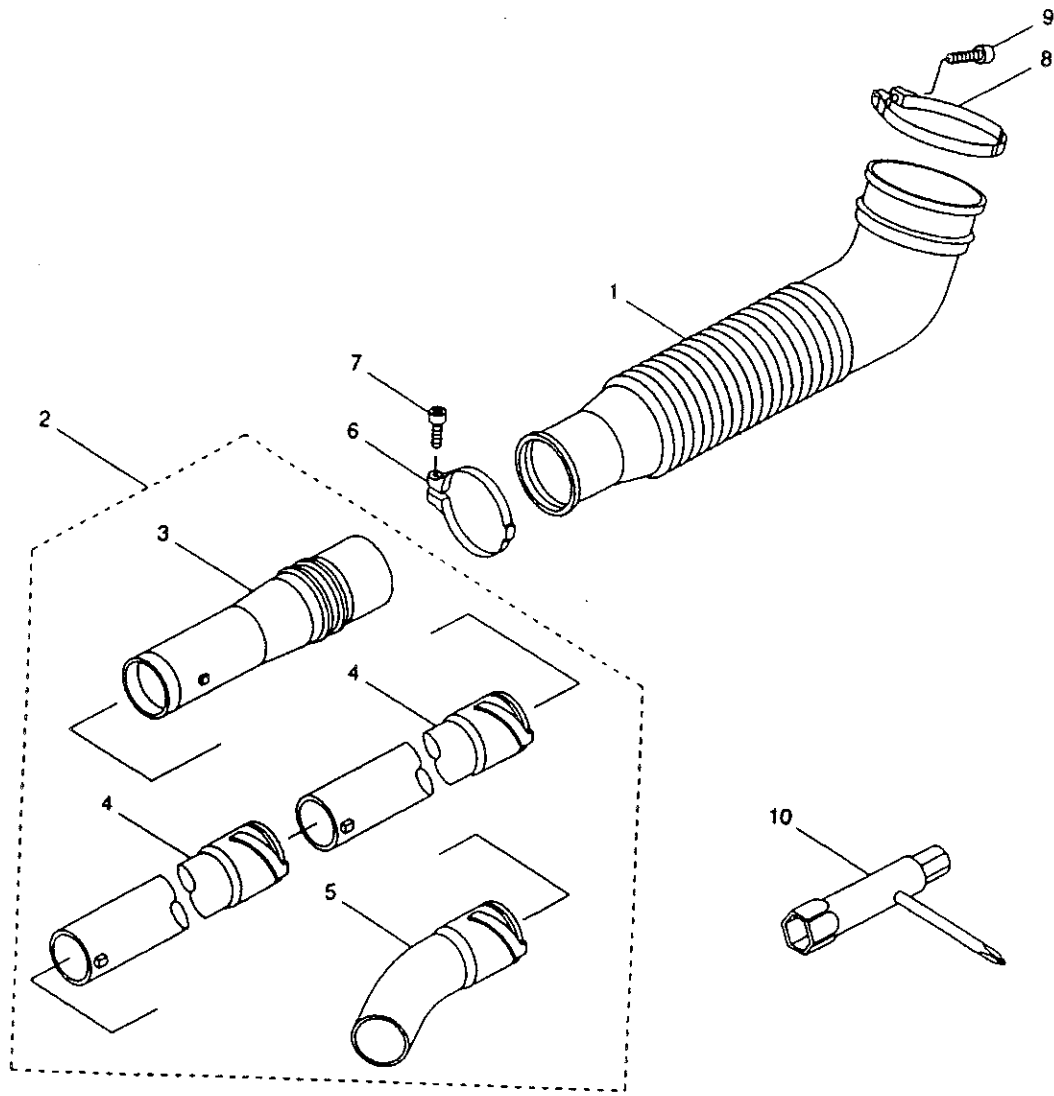

BL4500HA & BL5400HA THROTTLE

Ref No.	Part No.	Description	Q'ty	Notes
1	117622	Throttle Lever	1	INCL. 2-17
2	107126	Arm	1	
3	107127	Lever	1	
4	107221	Spring	1	
5	106498	Valve Ball	1	
6	107129	Stay	1	
7	019001	Tapping Screw	2	M4x10
8	081457	Screw	1	M6x25
9	012502	Spring Washer	1	M6
10	012488	Washer	1	M6
11	107136	Collar	1	
12	081031	Nut	1	M6
13	115605	Flange	1	
14	115612	Knob Bolt	1	M8x35
15	107581	Nylon Nut	1	M8
16	065842	Cotter Pin	1	2x15L
17	117623	Switch	1	
18	081456	Screw	4	M6x20
19	013754	Washer	8	M6
20	112509	Nut	4	M6
21	117603	Plate	1	
22	119411	Throttle Cable Ass'y	1	
23	108954	Band	1	

Ref No.	Part No.	Description	Q'ty	Notes
41	579571	Reel	1	BL4500
41	998434	Reel	1	BL5400
42	579572	Rope(3.8X850L)	1	BL4500
42	998436	Rope(3.8X1150L)	1	BL5400
43	944801	Screw	1	M5x12
44	579574	Washer	1	BL4500
44	998433	Washer	1	BL5400
45	580184	Screw	1	
46	624845	Screw	4	M4x16
47	579569	Starter Pawl Ass'y.	1	BL4500
47	998414	Starter Pawl Ass'y.	1	BL5400
48	572938	Pawl	1	
49	944226	E-Ring	1	
50	579573	Return Spring	1	BL4500
50	998416	Return Spring	1	BL5400
51	943173	Nut	1	BL4500
51	998417	Nut	1	BL5400
52	071190	Washer	1	BL4500
52	071344	Washer	1	BL5400
53	119384	Shroud	1	BL4500
53	120065	Shroud	1	BL5400
54	582171	Label(MARUYAMA)	1	BL4500
54	628096	Label(MARUYAMA)	1	BL5400

TUBES & ACCESSORIES

TUBES & ACCESSORIES

Ref No.	Part No.	Description	Q'ty	Notes
1	119186	Flexible Pipe	1	
2	119366	Pipe Ass'y	1	INCL. 3-5
3	106721	Swivel Pipe	1	
4	106762	Stright Pipe	2	370L
5	106725	Bent Pipe	1	
6	119525	Hose Band	1	#75
7	088831	Screw	1	M5x16
8	119523	Hose Band	1	#100
9	081417	Screw	1	M5x25
10	210418	Box Wrench/Driver	1	13x19x(+)DRIVE
11	216007	Warranty Registration Card	1	
12	119394	Owners Manual	1	BL4500
12	120069	Owners Manual	1	BL5400