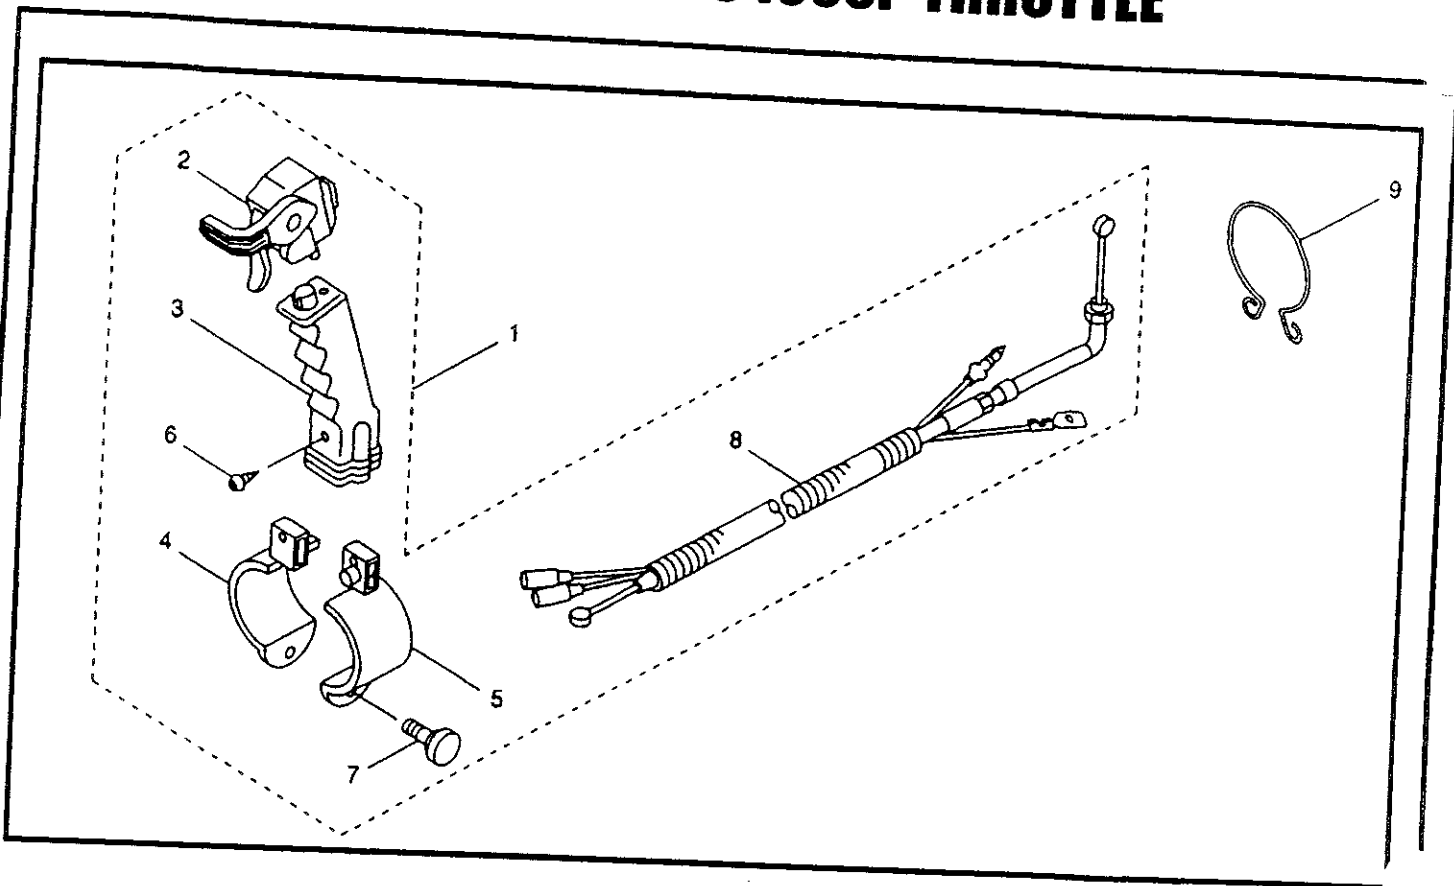

ILLUSTRATED PARTS LIST

Models

BL4500SP & BL4500HA

BL5400SP & BL5400HA

BL5400 & BL4500 MAIN BODY

BL5400 & BL4500 MAIN BODY

Ref No.	Part No.	Description	Q'ty	Notes
1	119384	Shroud	1	BL4500
1	120065	Shroud	1	BL5400
2	119616	Inlet Pipe	1	
3	119685	Band	1	#55-70
4	119684	Band	1	#30-40
5	092543	Bolt	4	M6x45
6	108634	Ground Wire	1	
7	103550	Clamp	1	
8	082697	Tapping Screw	1	M5x10
9	119386	Fan Case(E)	1	BL4500
9	120512	Fan Case(E)	1	BL5400
10	119387	Fan Case(S)	1	
11	118530	Tapping Screw	11	M5x25
12	119160	Collar	1	
13	119161	Rubber Band	1	
14	114454	Buffer	2	40-M6x14
15	118724	Fan	1	
16	118248	Plate	1	
17	119558	Bolt	3	M6x40-7T
18	012502	Spring Washer	3	M6
19	119364	Air Cleaner Ass'y.	1	INCL. 22,23
20	119664	Element	1	
21	119665	Felt	1	
22	120536	Packing	1	
23	119174	Knapsack Frame	1	
24	119668	Knapsack Band	2	
25	083445	Screw	2	M6x16
26	550132	Nut	2	M6
27	026223	Buffer	2	30-M6x14
28	109704	Nut	4	M6
29	100749	Cushion Pad	1	
30	840543	Pad Retainer	4	#7
31	119388	Fuel Tank Ass'y.	1	INCL. 34-36
32	120154	Fuel Tank	1	
33	119390	Cap Ass'y.	1	
34	119391	Filter Ass'y.	1	
35	081414	Screw	2	M5x14
36	015479	Washer	2	5.3x16xt1.6
37	119606	Label	1	BL4500SP
37	119607	Label	1	BL4500HA
37	120073	Label	1	BL5400SP
37	120068	Label	1	BL5400HA
38	107483	Label	1	
39	119613	Label	1	CHOKE
40	082708	Tapping Screw	4	M6x14

BL4500SP & BL5400SP THROTTLE

Ref No.	Part No.	Description	Q'ty	Notes
1	119619	Throttle Ass'y.	1	INCL. 2-8
2	116049	Throttle	1	
3	118811	Grip	1	
4	118813	Band	1	
5	118814	Band	1	
6	082759	Screw	1	M5x20
7	117488	Knob Bolt	1	M6x30
8	119620	Throttle Cable Ass'y.	1	
9	119173	Clamp	1	