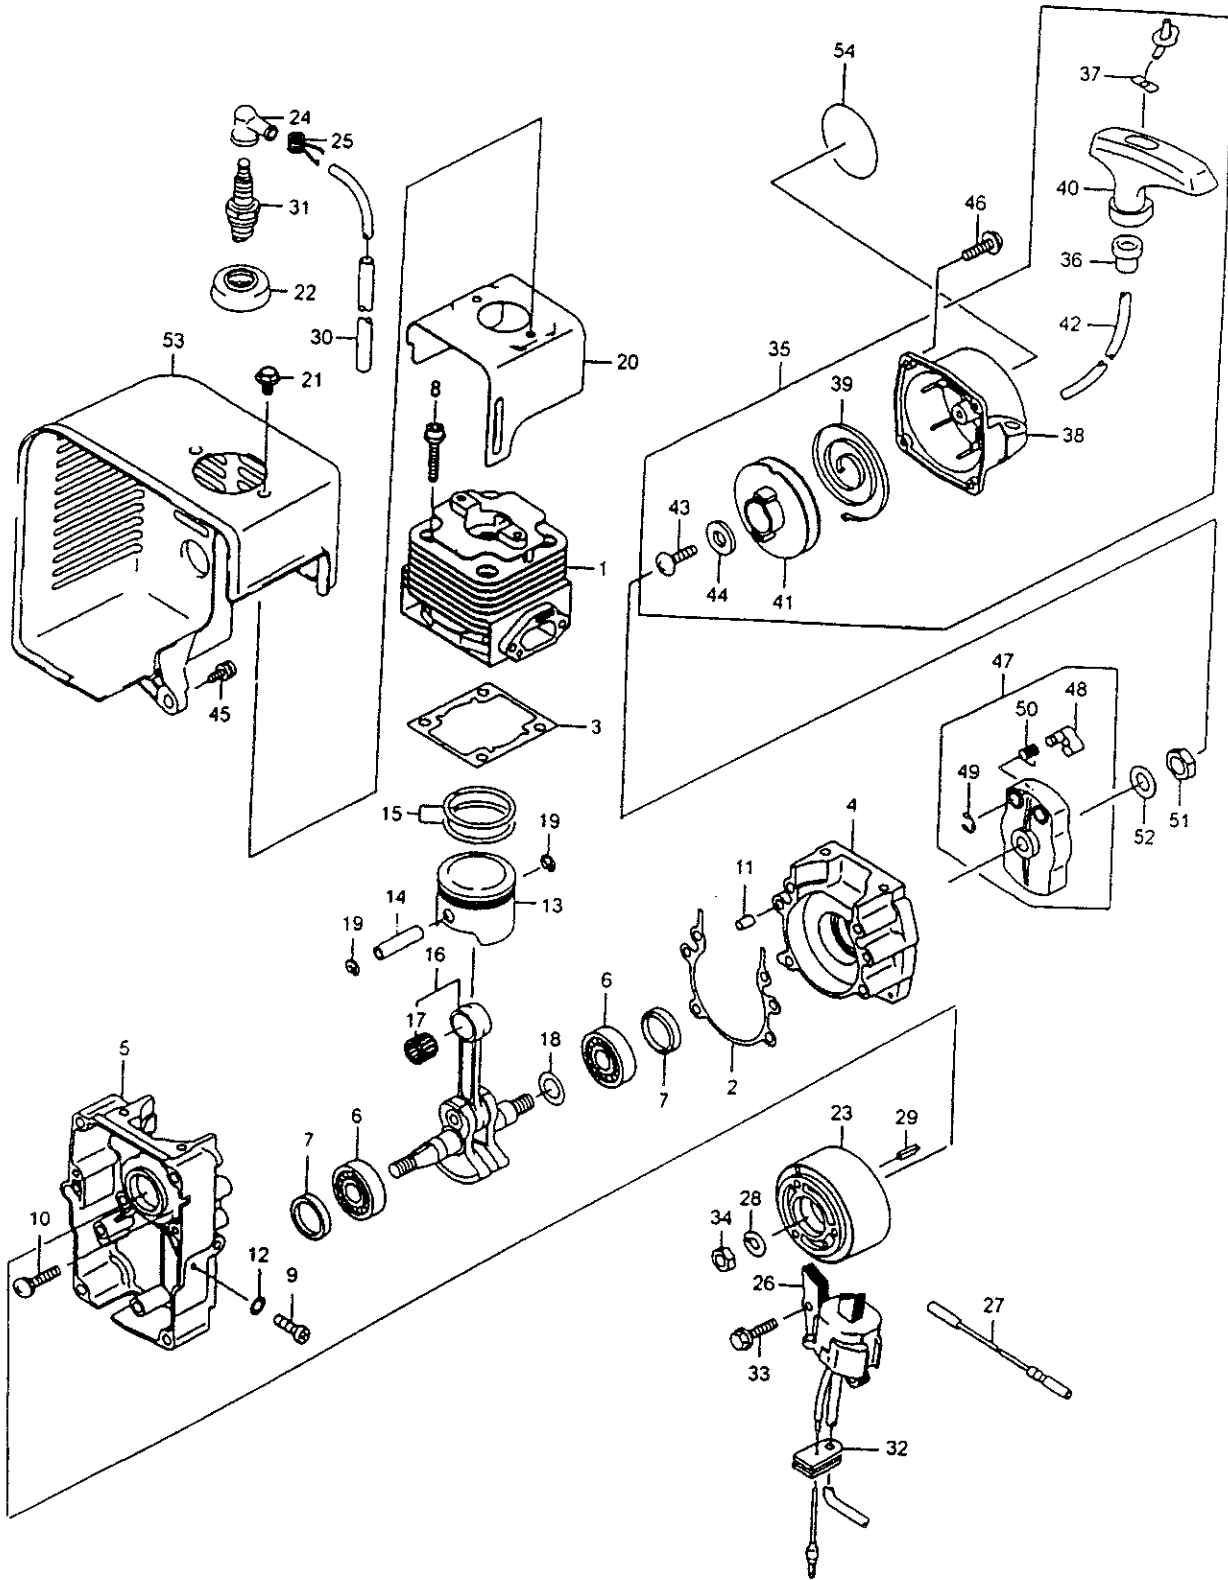

ENGINE

ENGINE

Ref No.	Part No.	Description	Q'ty	Notes
1	626809	Cylinder	1	BL4500
1	597281	Cylinder	1	BL5400
2	570248	Gasket	1	
3	597282	Gasket	1	
4	570246	Crankcase	1	
5	570247	Crankcase	1	
6	597283	Bearing	2	#6202C3
7	071320	Oil Seal	2	
8	597284	Bolt	4	
9	944619	Screw	1	
10	599880	Screw	4	
11	943349	Dowel Pin	2	
12	943893	Gasket	1	
13	579537	Piston	1	BL4500
13	570244	Piston	1	BL5400
14	599881	Piston Pin	1	BL4500
14	944769	Piston Pin	1	BL5400
15	943875	Piston Ring Set	1	BL4500
15	943304	Piston Ring Set	1	BL5400
16	626810	Crankshaft Ass'y.	1	BL4500
16	570245	Crankshaft Ass'y.	1	BL5400
17	597289	Needle Bearing	1	
18	597285	Shim (T0.1)	AR	T=0.10
18	597286	Shim (T0.2)	AR	T=0.20
18	597287	Shim (T0.4)	AR	T=0.40
18	597288	Shim (T0.6)	AR	T=0.60
19	943307	Snap Ring	2	
20	580182	Shroud	1	BL4500
20	620816	Shroud	1	BL5400
21	626817	Bolt	2	
22	573289	Cover	1	BL4500
22	570252	Cover	1	BL5400
23	597291	Flywheel	1	
24	591532	Spark Plug Cap	1	
25	591533	Terminal	1	
26	597262	Ignition Coil	1	
27	597263	Lead Wire	1	
28	943924	Washer	1	
29	998409	Key	1	
30	998411	Tube	1	6x7.4x300L
31	626811	Spark Plug	1	BPMR7A
32	597293	Grommet	1	
33	943457	Bolt	2	
34	998410	Nut	1	
35	579570	Recoil Starter Ass'y.	1	BL4500
35	998413	Recoil Starter Ass'y.	1	BL5400
36	998438	Rope Guide	1	
37	944502	Washer	1	
38	579568	Recoil Case	1	BL4500
38	998439	Recoil Case	1	BL5400
39	572955	Spring	1	BL4500
39	998435	Spring	1	BL5400
40	998437	Grip	1	

Ref No.	Part No.	Description	Q'ty	Notes
41	579571	Reel	1	BL4500
41	998434	Reel	1	BL5400
42	579572	Rope(3.8X850L)	1	BL4500
42	998436	Rope(3.8X1150L)	1	BL5400
43	944801	Screw	1	M5x12
44	579574	Washer	1	BL4500
44	998433	Washer	1	BL5400
45	580184	Screw	1	
46	624845	Screw	4	M4x16
47	579569	Starter Pawl Ass'y.	1	BL4500
47	998414	Starter Pawl Ass'y.	1	BL5400
48	572938	Pawl	1	
49	944226	E-Ring	1	
50	579573	Return Spring	1	BL4500
50	998416	Return Spring	1	BL5400
51	943173	Nut	1	BL4500
51	998417	Nut	1	BL5400
52	071190	Washer	1	BL4500
52	071344	Washer	1	BL5400
53	119384	Shroud	1	BL4500
53	120065	Shroud	1	BL5400
54	582171	Label(MARUYAMA)	1	BL4500
54	628096	Label(MARUYAMA)	1	BL5400