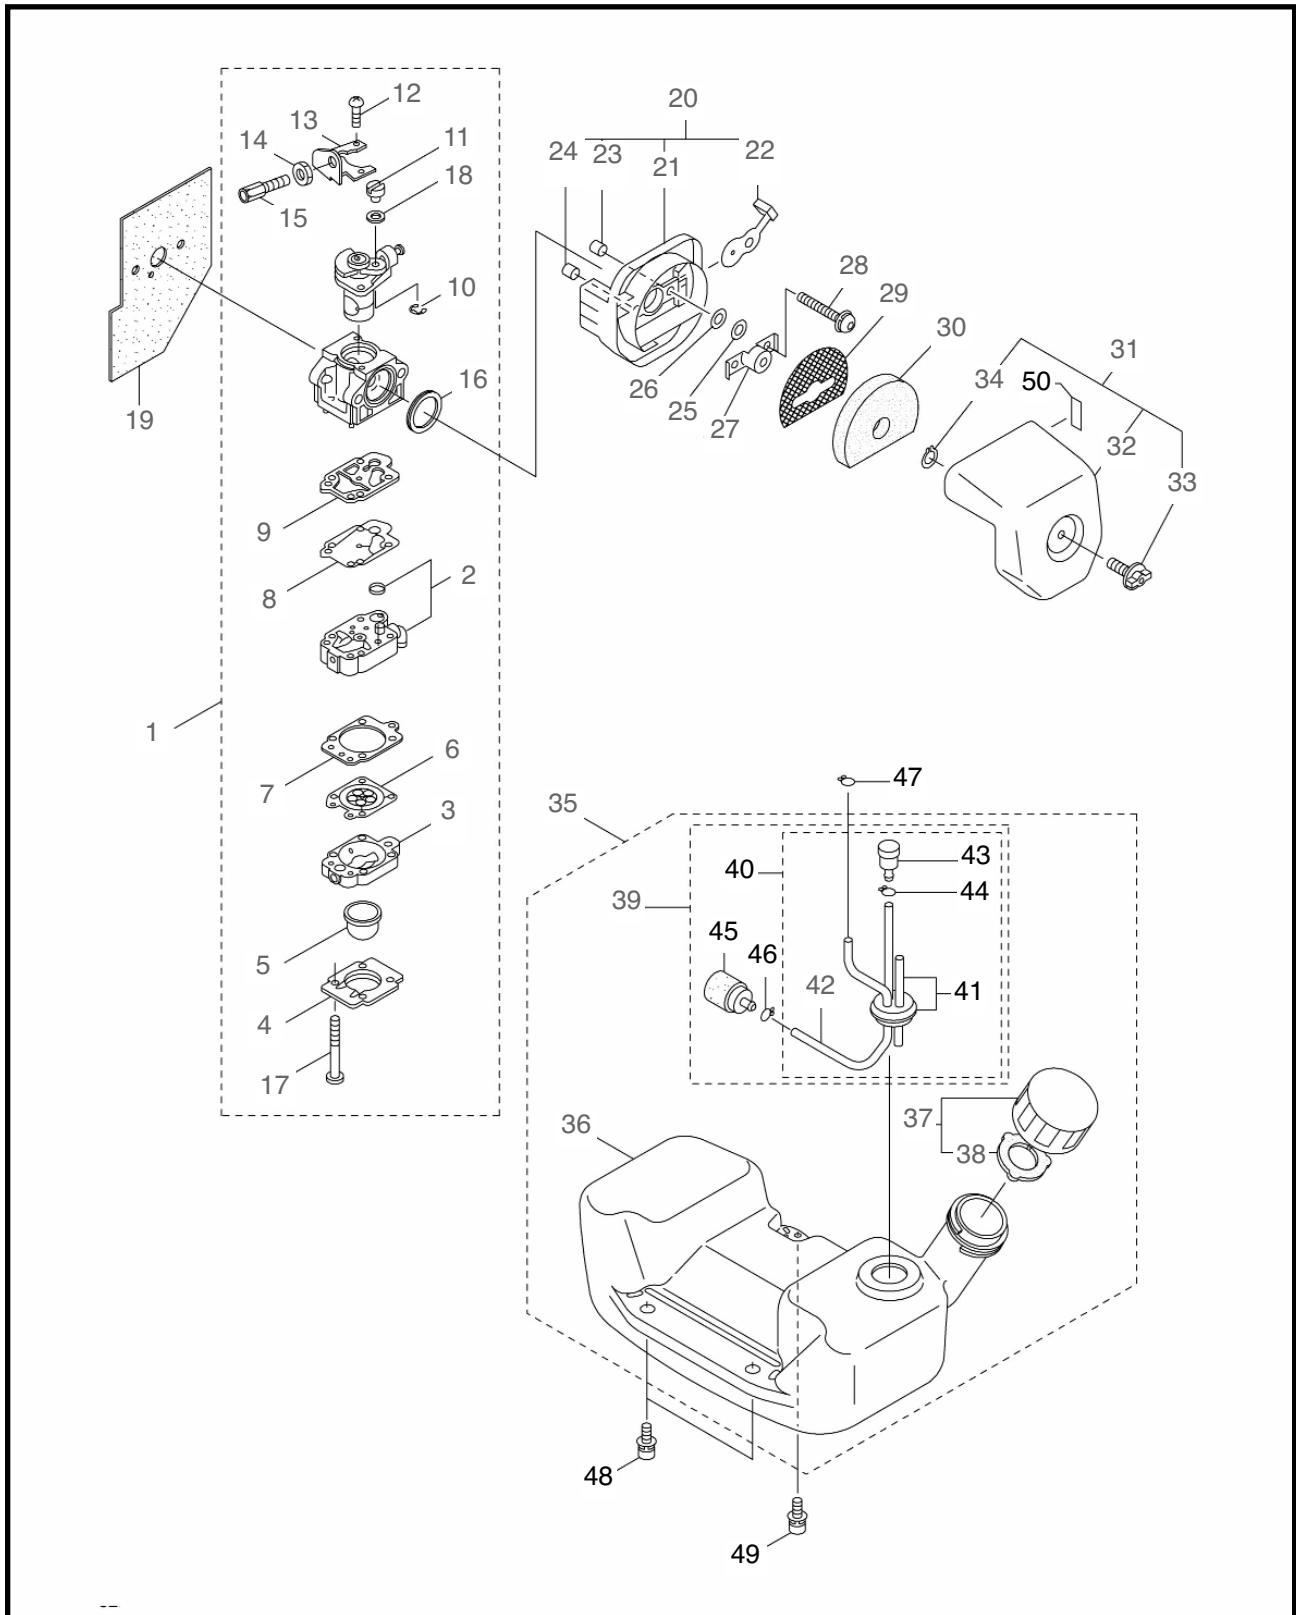

CARBURETOR / FUEL TANK

REF #	PART #	DESCRIPTION	Q'TY.	NOTES
40	282539	Fuel Pipe Ass'y	1	Incl.41
41	282540	Pipe & Grommet	1	
42	261690	Fuel Pipe	1	140L
43	261590	Breather	1	
44	261117	Clip	1	
45	264653	Filter Ass'y	1	
46	261117	Clip	1	
47	261117	Clip	1	
48	268940	Screw	2	M5x18
49	281715	Cap Screw	1	M5x20
50	261352	Label	1	Choke