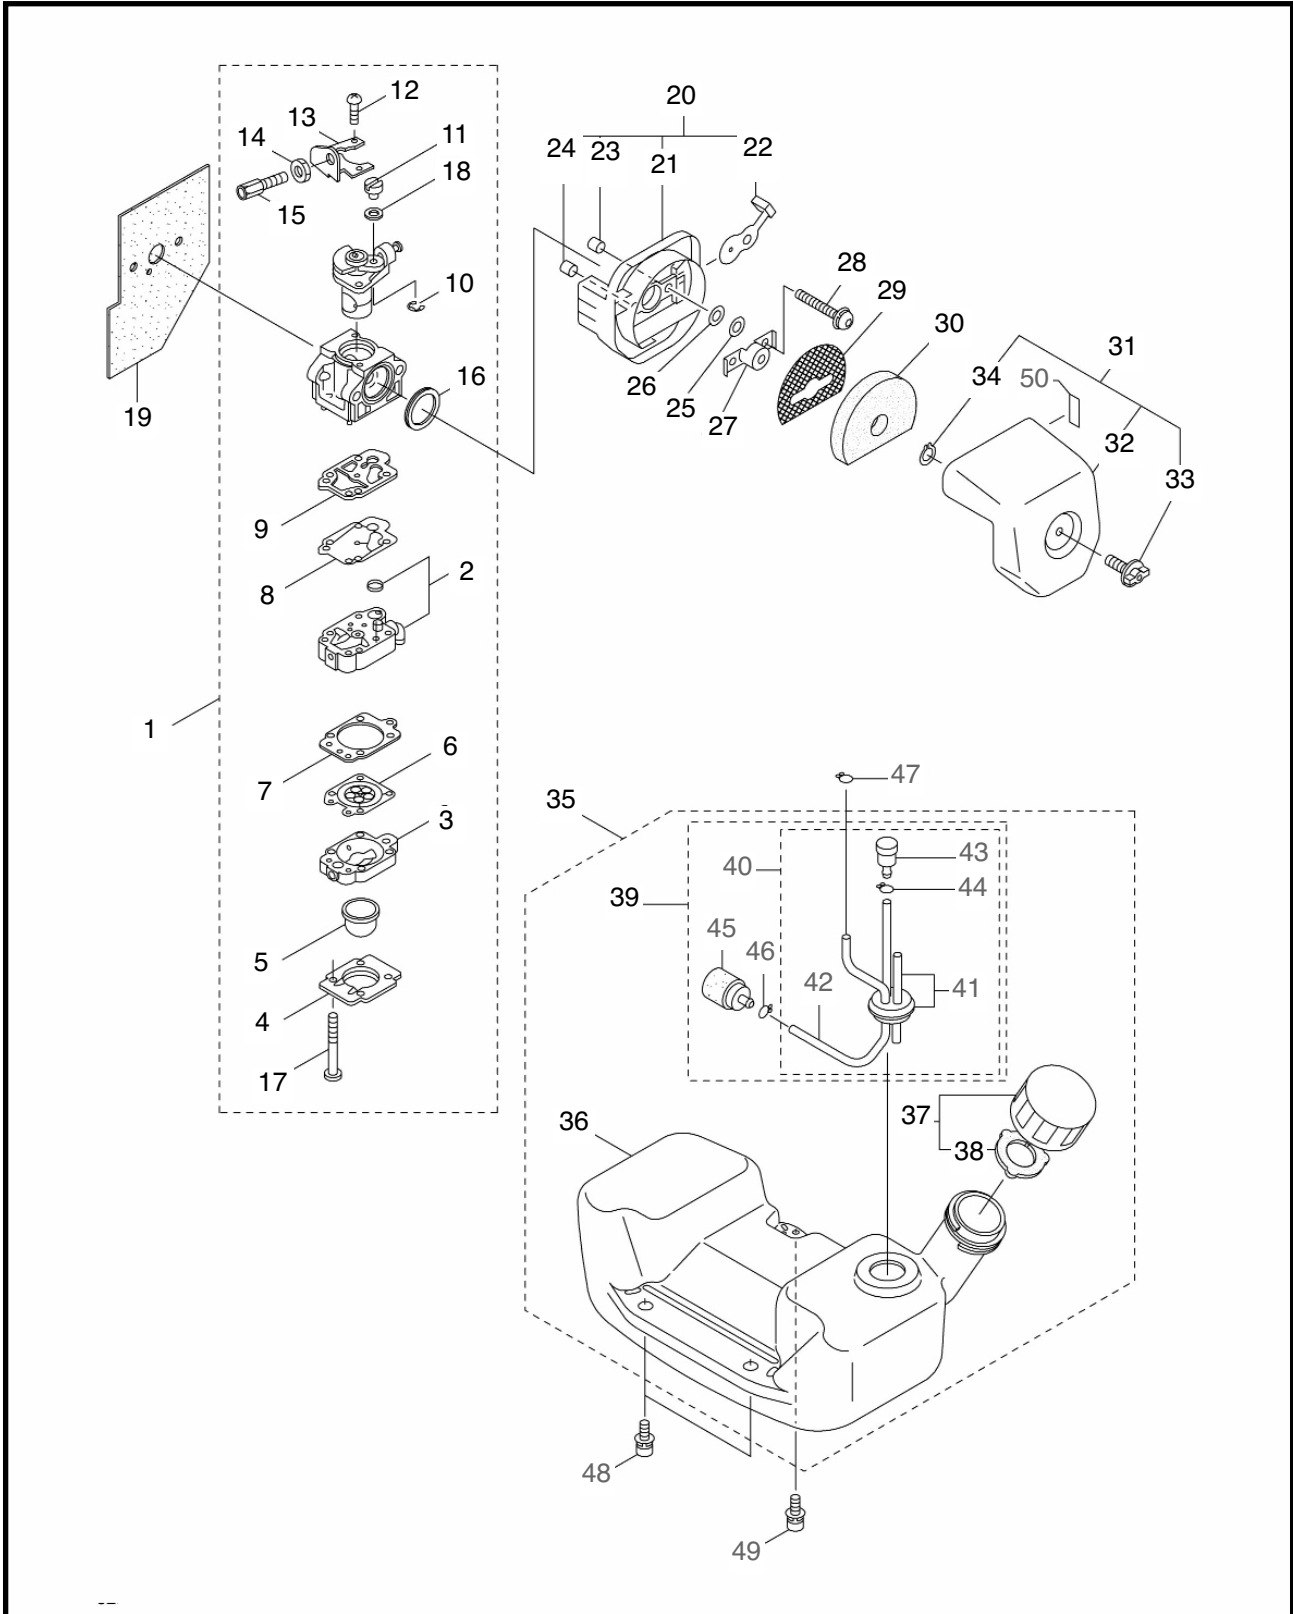

CARBURETOR / FUEL TANK

REF #	PART #	DESCRIPTION	Q'TY.	NOTES
1	282528	Carburetor Ass'y	1	Incl.2-18
2	264155	Pump Body	1	
3	262991	Purge Body	1	
4	262992	Cover Plate	1	
5	261874	Primer Bulb	1	
6	268501	Diaphragm,Metering	1	
7	262993	Gasket	1	
8	262994	Diaphragm,Fuel Pump	1	
9	282576	Gasket	1	
10	261876	E-Ring	1	
11	261658	Swivel	1	
12	261875	Screw	2	
13	264677	Bracket	1	
14	261878	Nut	1	
15	261877	Adapter	1	
16	261657	Packing	1	
17	262996	Screw	4	
18	264678	Washer	1	
19	282578	Gasket	1	
20	268055	Air Filter Case Ass'y	1	Incl.21-24
21	268056	Air Filter Case	1	
22	268057	Valve	1	
23	268412	Sleeve	1	5.5x7.1x6.6L
24	268157	Sleeve	1	5.5x7.1x6L
25	263345	Packing	1	7.2x11xt1.3
26	263942	Washer	1	7.2x12xt0.15
27	263815	Stay	1	
28	264016	Cap Screw	2	M5x60
29	265026	Screen	1	
30	281861	Element	1	
31	268058	Air Filter Cover Ass'y	1	Incl. 32-34
32	268059	Air Filter Cover	1	
33	281438	Knob	1	
34	261734	Snap Ring	1	#5
35	282529	Fuel Tank Ass'y	1	Incl.36-46
36	281587	Fuel Tank	1	
37	269201	Fuel Tank Cap Ass'y	1	Incl.38
38	269377	Gasket	1	
39	282538	Fuel Pipe Pick-up Ass'y	1	Incl.40-46