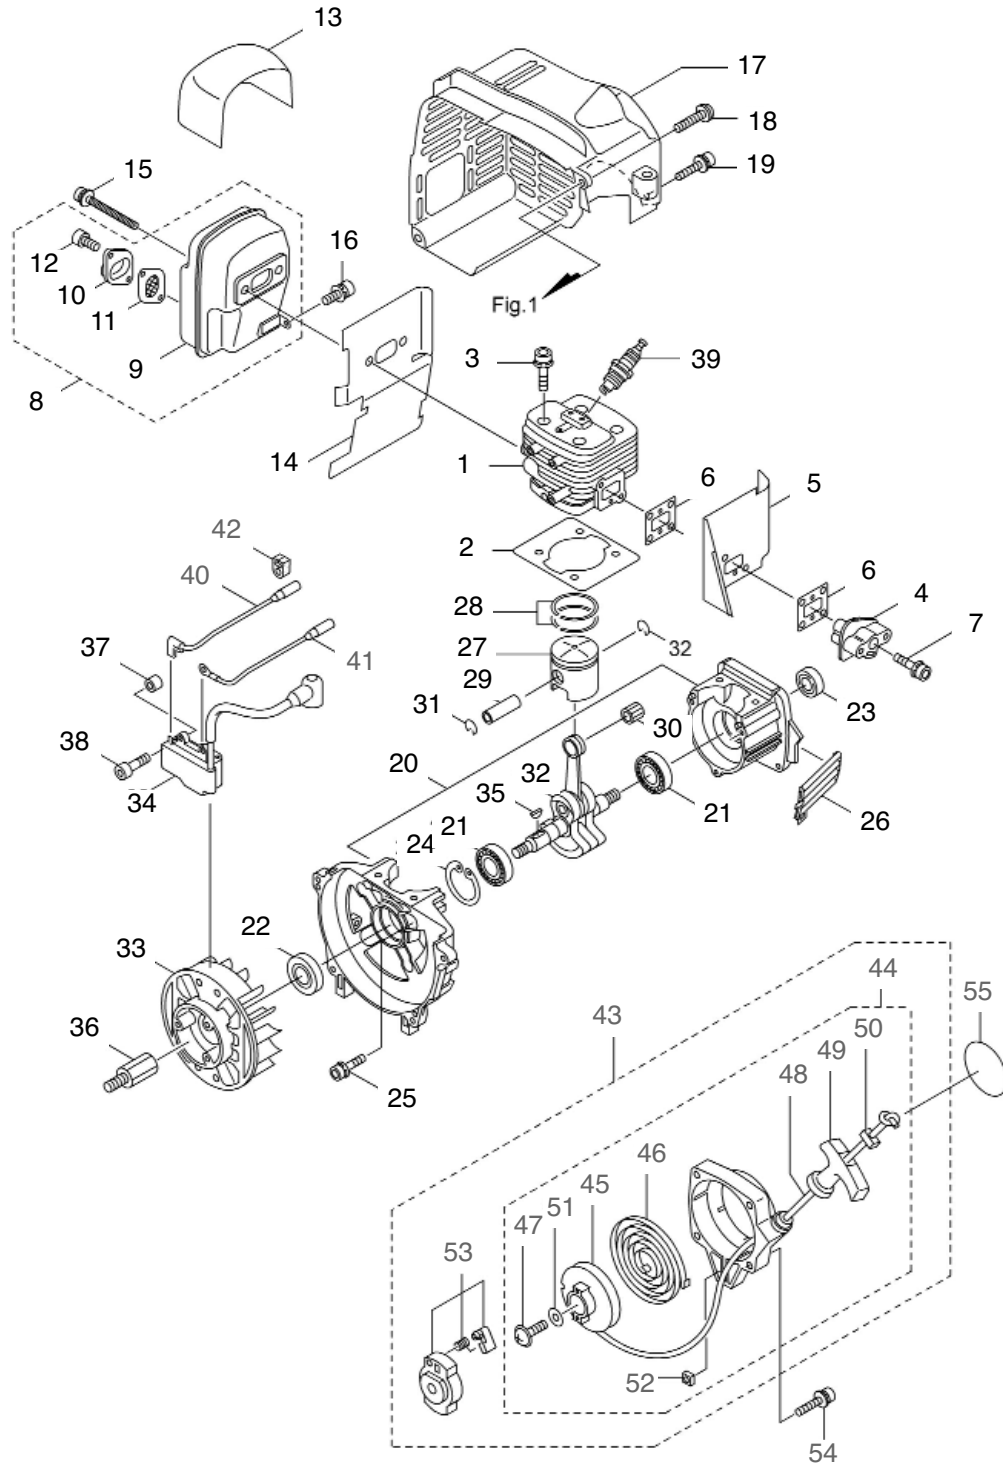

4 ILLUSTRATED PARTS LIST
BL3100

CYLINDER / CRANKCASE

REF #	PART #	DESCRIPTION	Q'TY.	NOTES
1	282400	Cylinder	1	
2	282537	Gasket	1	
3	261250	Cap Screw	4	M5x20
4	282579	Insulator	1	
5	281590	Air Duct	1	
6	261171	Gasket	2	
7	265924	Cap Screw	2	M5x25
8	282585	Muffler Ass'y	1	Incl.9-12
9	282586	Muffler Comp.	1	
10	281860	Tail	1	
11	267056	Spark Arrester	1	
12	265107	Cap Screw	2	M4x10
13	268461	Holder	1	
14	281589	Gasket	1	
15	266713	Cap Screw	2	M5x60
16	261607	Cap Screw	1	M5x16
17	281537	Top Cover	1	
18	281989	Tapping Screw	2	5x20
19	265724	Cap Screw	2	M4x25
20	268241	Crankcase	1	
21	261491	Bearing	2	#6001C3
22	261492	Oil Seal	1	ISCD12287
23	261386	Oil Seal	1	ISCD12227
24	055185	Snap Ring	1	#28
25	261612	Cap Screw	3	M5x30
26	281442	Screen	1	
27	268782	Piston	1	
28	265067	Piston Ring	2	(2)Required
29	265068	Piston Pin	1	
30	265225	Bearing,Needle	1	
31	261393	Clip,Piston Pin	2	
32	265141	Crankshaft/Conn.Rod Ass'y	1	
33	269808	Rotor/Fan	1	
34	282010	Ignition Coil Ass'y	1	
35	261076	Woodruff Key	1	3x10
36	281872	Shaft	1	
37	268380	Spacer	2	
38	261256	Cap Screw	2	M4x25
39	261200	Spark Plug	1	NGK BPM6Y