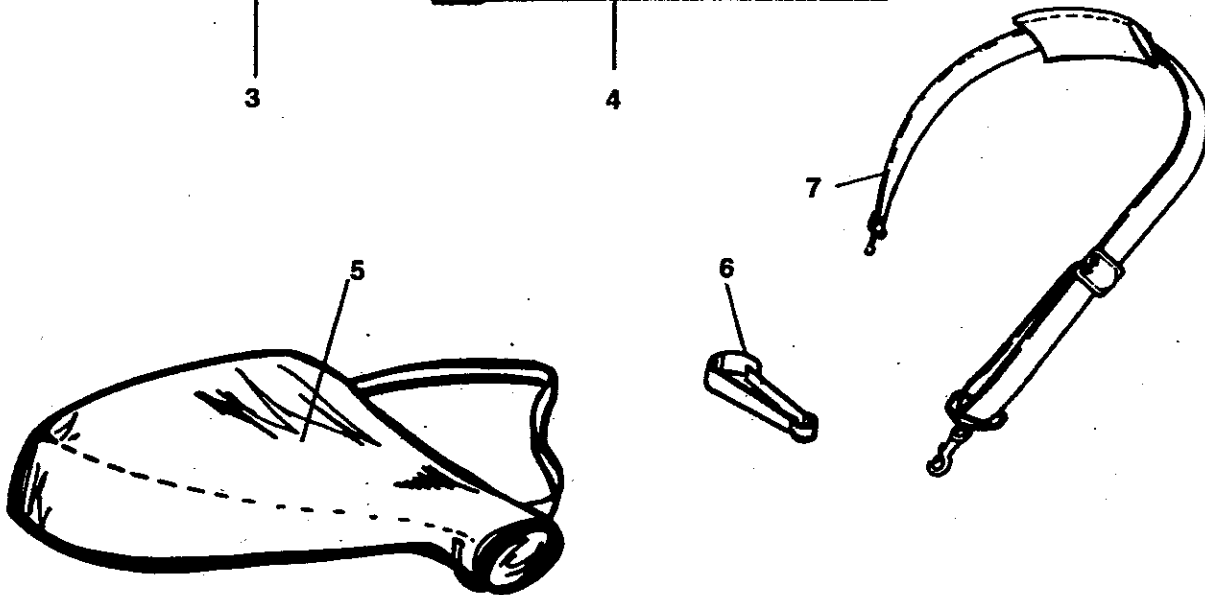

3. Carburetor Assembly

Ref. No.	Parts No.	Parts Name	Q'ty	Ref. No.	Parts No.	Parts Name	Q'ty
	840258	Carburetor - Zama M21					
3-1	840259	Screw-Pump Cover	2				
3-2	840260	Cover-Pump	1				
3-3	840261	Gasket-Pump 1 2	1				
3-4	840262	Diaphragm-Pump 1 2	1				
3-5	840263	Strainer 1	1				
3-6	840264	Screw-Throttle Valve	1				
3-7	840265	Valve-Throttle	1				
3-8	840266	Shaft Asy.-Throttle	1				
3-9	840267	Spring-Throttle Return	1				
3-10	840268	E Ring-Throttle Shaft	1				
3-11	840269	Screw-Throttle Adjust.	1				
3-12	840270	Screw-High Speed 1	1				
3-13	840271	Screw-Low Speed 1	1				
3-14	840272	Spring-Adjuster Screw 1	2				
3-15	840273	Screw-Metering Cover	2				
3-16	840274	Retainer-Primer	1				
3-17	840275	Kit-Primer Bulb	1				
3-18	840276	Spring-Primer	1				
3-19	940277	Base Asy.-Primer	1				
3-20	840278	Diaphragm Asy.-Met'ng 1 2	1				
3-21	840279	Gasket-Met'ng Chamber 1 2	1				
3-22	840280	Screw-Pin Retaining	1				
3-23	840281	Pin-Metering Lever 1	1				
3-24	840282	Lever-Metering 1	1				
3-25	840283	Valve-Inlet Needle 1	1				
3-26	840284	Spring-Metering Lever 1	1				
3-27	840285	Nozzle Asy.-Chk Valve 1	1				
3-28	840286	Plug-Welch 1	1				
3-29	840287	Retainer-Check Valve	1				
3-30	840288	Valve-Check	1				
3-31	840289	Spring-Adj. Screw	1				

4. Accessories

VACUUM KIT — OPTION

Ref. No.	Parts No.	Parts Name	Q'ty	Ref. No.	Parts No.	Parts Name	Q'ty
4-1	840292	Blower Nozzle-Curved	1				
4-2	840293	Blower Tube-Straight	1				
4-3	840299	Vacuum Tube - Lower Section	1				
4-4	840300	Vacuum Tube - Upper Section	1				
4-5	840301	Bag Assembly	1				
4-6	840302	Hook-Snap	1				
4-7	840303	Harness	1				