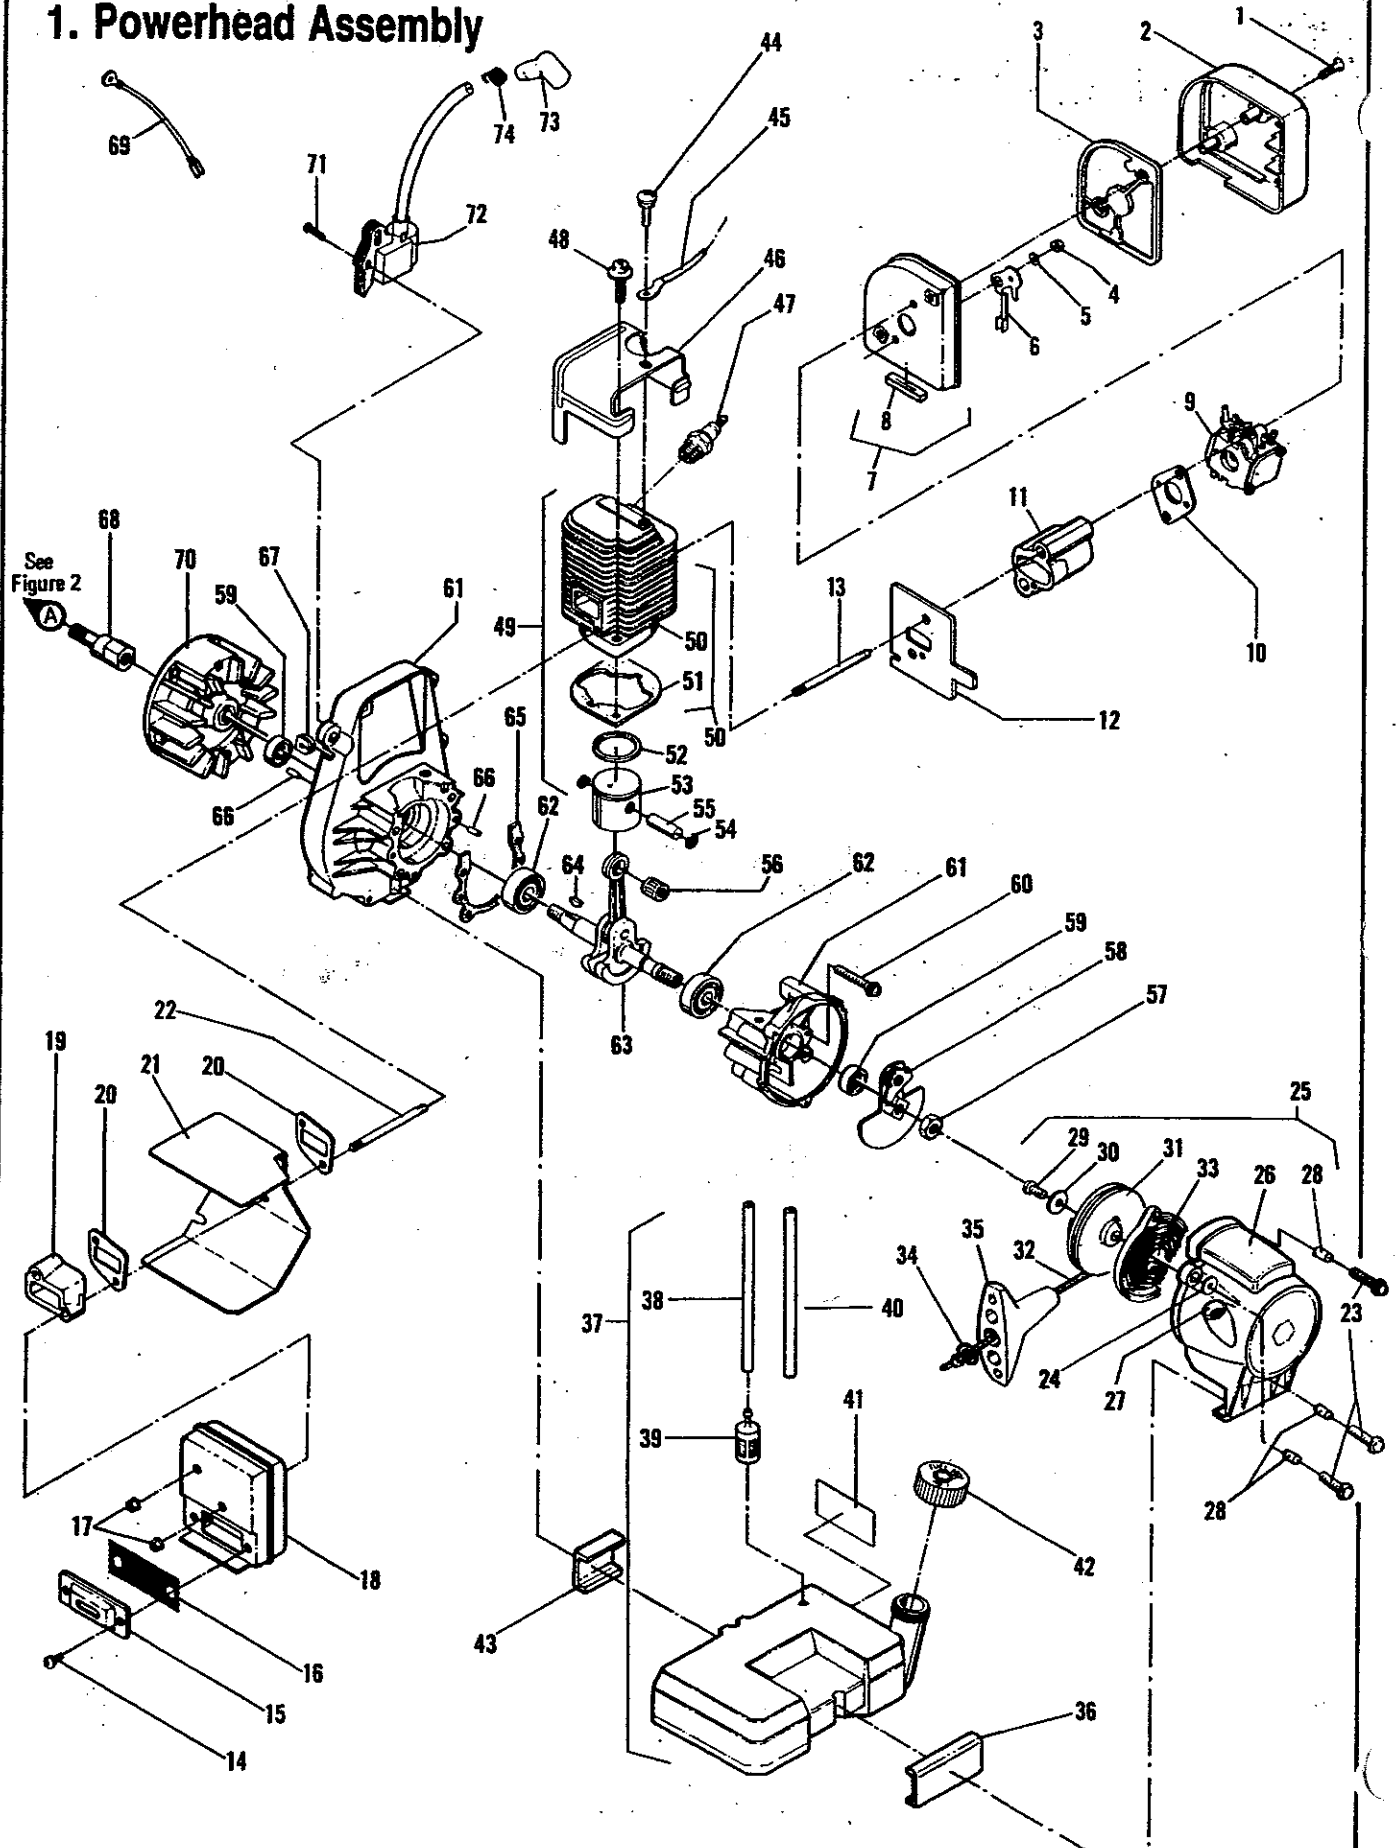

PARTS LIST

MODEL BL212 PRO

1. Powerhead Assembly

MARUYAMA U.S., INC.

Ref. No.	Parts. No.	Parts Name	Q'ty	Ref. No.	Parts. No.	Parts Name	Q'ty
1-1	840161	Screw-M4x25 (6-9 in. lb. torque)	2	1-41	840199	Decal-40:1	1
1-2	840162	Cover-Air Cleaner	1	1-42	840200	Cap-Fuel	1
1-3	840163	Filter Assembly-Air	1	1-43	840201	Cushion-Fuel Tank/C'Case	1
1-4	840164	Nut-M5	2	1-44	840202	Screw-M5x8.6 (15-25 in. lb. torque)	1
1-5	840165	Spacer-Shutter	1	1-45	840203	Terminal Assembly-Ground	1
1-6	840166	Shutter-Choke	1	1-46	840204	Cover-Cylinder	1
1-7	840167	Air Box/Grommet Asy	1	1-47	840205	Plug-Spark	1
1-8	840168	Grommet-Choke	1	1-48	840206	Screw-M6x18	2
1-9	840169	Carburetor Assembly	1	1-49	840207	Cylinder/Piston Kit	1
1-10	840170	Gasket-Carburetor	1	1-50	840208	Kit-Cyl (Plated)/Gasket	1
1-11	840171	Insulator-Carburetor	1	1-51	840209	Gasket	1
1-12	840172	Gasket/Shield-Insulator	1	1-52	840210	Ring-Piston	1
1-13	840173	Stud-M5x79	2	1-53	840211	Piston (Alum)	1
1-14	840174	Screw-M4x8 (13-17 in. lb. torque)	2	1-54	840212	Ring-Snap	2
1-15	840175	Outlet-Muffler	1	1-55	840213	Pin-Wrist	1
1-16	840176	Screen-Spark Arrestor	1	1-56	840214	Bearing-Needle	1
1-17	840164	Nut-M5 (32-51 in. lb. torque)	2	1-57	840215	Nut-M8 (156-171 in. lb. torque)	1
1-18	840177	Muffler Assembly	1	1-58	840216	Ratchet Assembly (Hand Tighten Only)	1
1-19	840178	Spacer-Muffler	1	1-59	840217	Seal-Oil	2
1-20	840179	Gasket-Muffler	2	1-60	840218	Screw-M5x28.5 (35-42 in. lb. torque)	4
1-21	840180	Shield-Muffler	1	1-61	840219	Crankcase Assembly	1
1-22	840173	Stud-M5x79 (40-51 in. lb. torque)	2	1-62	840220	Bearing-C' Shaft/C'Case	2
1-23	840181	Screw-M4x21.4 (12-16 in. lb. torque)	3	1-63	840221	Crankshaft/Con Rod Asy.	1
1-24	840182	Washer-M4 Flat	3	1-64	840222	Key-Flywheel	1
1-25	840183	Starter Assembly	1	1-65	840223	Gasket-Crankcase	1
1-26	840184	Housing-Starter	1	1-66	840224	Pin	4
1-27	840185	Guide	1	1-67	840225	Grommet	1
1-28	840186	Spacer-Housing	3	1-68	840226	Extension-Shaft (150-168 in. lb. torque)	1
1-29	840187	Screw-M4x9.5 (17-22 in. lb. torque)	1	1-69	840227	Wire Asy-Switch	1
1-30	840188	Washer-M4 Flat	1	1-70	840228	Flywheel	1
1-31	840189	Drum/Rope Assembly	1	1-71	840181	Screw-4x21.4 (12-16 in. lb. torque)	2
1-32	840190	Rope-Starter	1	1-72	840229	Ignition Asy	1
1-33	840191	Spring Starter	1	1-73	840230	Boot-Spark Plug	1
1-34	840192	Washer-Nylon	1	1-74	840231	Connector	1
1-35	840193	Handle-Starter	1				
1-36	840194	Cushion	1				
1-37	840195	Fuel Tank Assembly	1				
1-38	840196	Hose-Fuel	1				
1-39	840197	Pickup-Fuel	1				
1-40	840198	Hose-Fuel Return	1