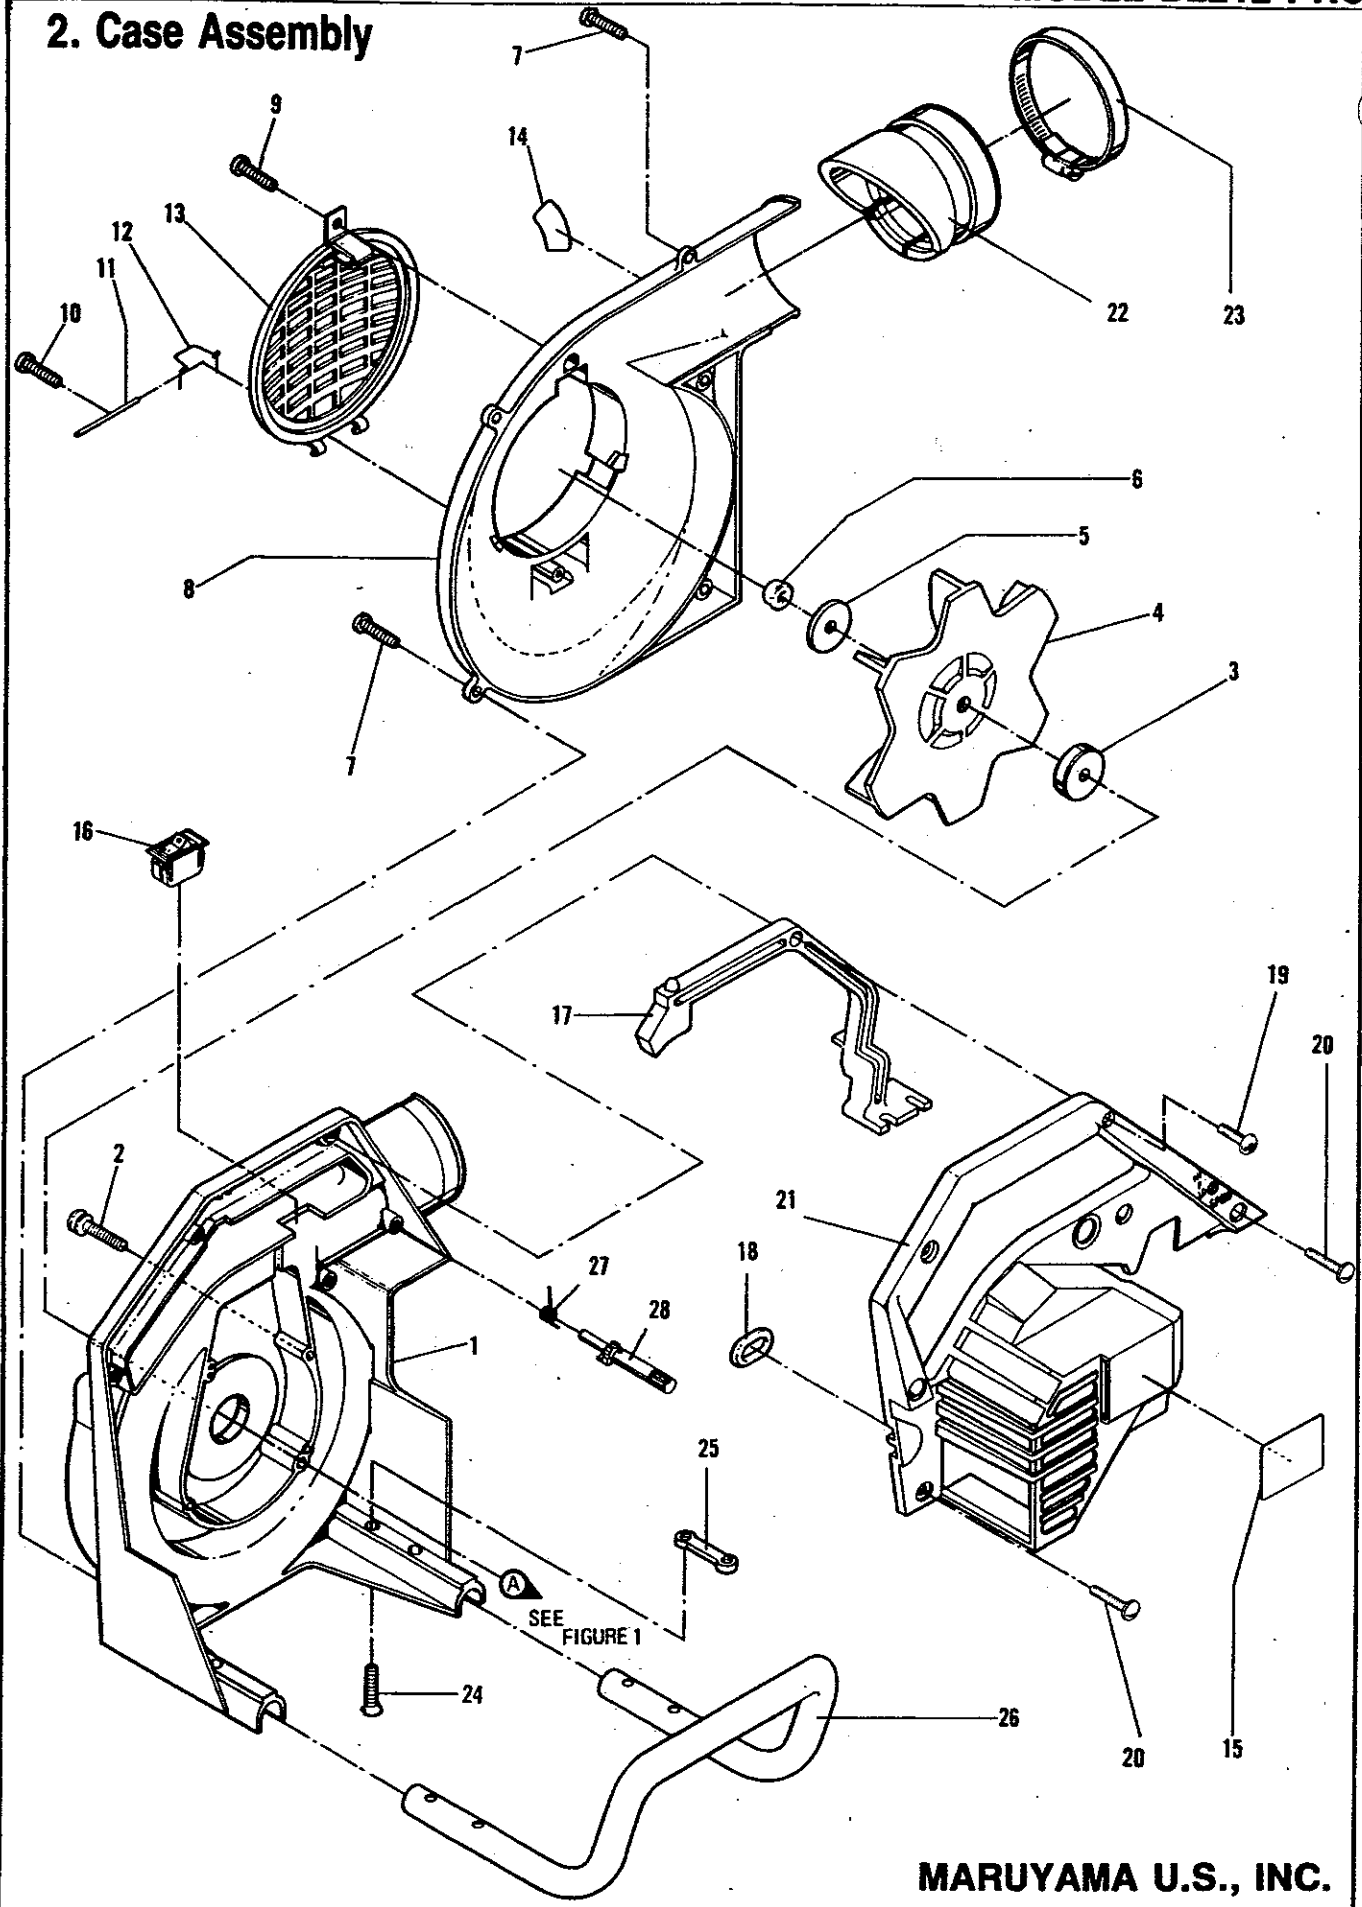

PARTS LIST

MODEL BL212 PRO

2. Case Assembly

MARUYAMA U.S., INC.

Ref. No.	Parta. No.	Parts Name	Q'ty	Ref. No.	Parta. No.	Parts Name	Q'ty
2-1	840232	Housing-Inner	1				
2-2	840297	Screw-M4x21.4	4				
2-3	840233	Disc-Drive	1				
2-4	840234	Impeller	1				
2-5	840235	Washer-Impeller	1				
2-6	840236	Nut-Hx M8 (90-100 in. lb. torque)	1				
2-7	840237	Screw-10-14x.75 (35-45 in. lb. torque)	5				
2-8	840238	Housing-Outer Impeller	1				
2-9	840239	Screw-8-32x.5 (20-25 in. lb. torque)	1				
2-10	840240	Screw-8-16x.50	1				
2-11	840241	Pin Cover	1				
2-12	840242	Spring-Cover	1				
2-13	840243	Cover-Inlet	1				
2-14	840244	Decal-Warning Inlet	1				
2-15	840245	Decal-Warning	1				
2-16	840246	Switch	1				
2-17	840247	Trigger	1				
2-18	840248	Link-Harness	2				
2-19	840249	Screw 10-24x.5 (45-55 in. lb. torque)	1				
2-20	840237	Screw 10-14x.75 (35-45 in. lb. torque)	5				
2-21	840250	Shroud-Engine	1				
2-22	840251	Adapter-Tube	1				
2-23	840252	Clamp-Adapter	1				
2-24	840253	Screw 10-24x1.12 (35-45 in. lb. torque)	4				
2-25	840254	Plate Nut	2				
2-26	840255	Frame	1				
2-27	840256	Spring-Activator	1				
2-28	840257	Activator-Throttle Lock	1