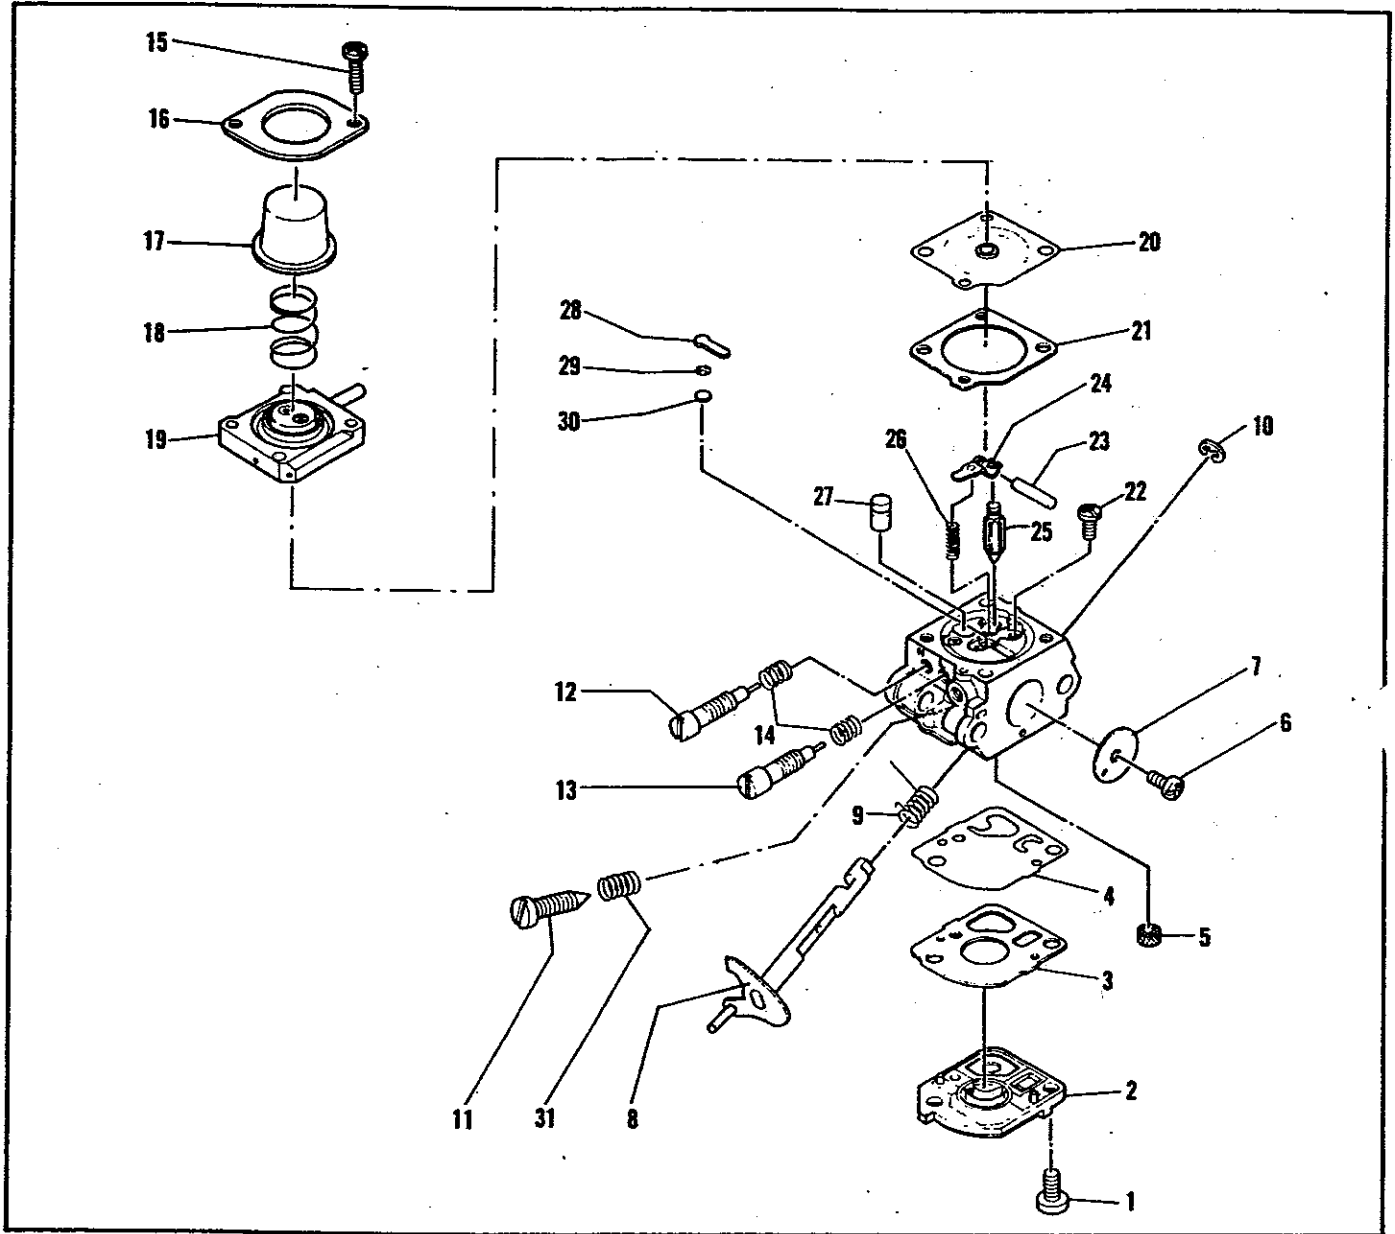

3. Carburetor Assembly

Ref. No.	Parts No.	Parts Name	Q'ty	Ref. No.	Parts No.	Parts Name	Q'ty
	840258	Carburetor - Zama M21					
3-1	840259	Screw-Pump Cover	2				
3-2	840260	Cover-Pump	1				
3-3	840261	Gasket-Pump 1 2	1				
3-4	840262	Diaphragm-Pump 1 2	1				
3-5	840263	Strainer 1	1				
3-6	840264	Screw-Throttle Valve	1				
3-7	840265	Valve-Throttle	1				
3-8	840266	Shaft Asy.-Throttle	1				
3-9	840267	Spring-Throttle Return	1				
3-10	840268	E Ring-Throttle Shaft	1				
3-11	840269	Screw-Throttle Adjust.	1				
3-12	840270	Screw-High Speed 1	1				
3-13	840271	Screw-Low Speed 1	1				
3-14	840272	Spring-Adjuster Screw 1	2				
3-15	840273	Screw-Metering Cover	2				
3-16	840274	Retainer-Primer	1				
3-17	840275	Kit-Primer Bulb	1				
3-18	840276	Spring-Primer	1				
3-19	940277	Base Asy.-Primer	1				
3-20	840278	Diaphragm Asy.-Met'ng 1 2	1				
3-21	840279	Gasket-Met'ng Chamber 1 2	1				
3-22	840280	Screw-Pin Retaining	1				
3-23	840281	Pin-Metering Lever 1	1				
3-24	840282	Lever-Metering 1	1				
3-25	840283	Valve-Inlet Needle 1	1				
3-26	840284	Spring-Metering Lever 1	1				
3-27	840285	Nozzle Asy.-Chk Valve 1	1				
3-28	840286	Plug-Welch 1	1				
3-29	840287	Retainer-Check Valve	1				
3-30	840288	Valve-Check	1				
3-31	840289	Spring-Adj. Screw	1				