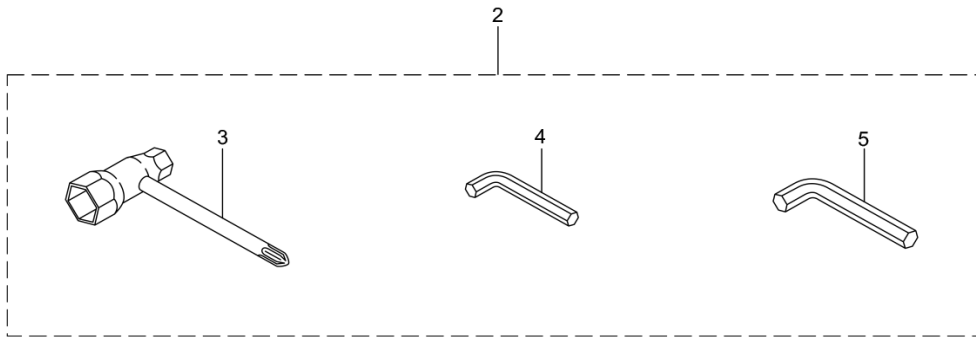

4. BH24SG
ACCESSORIES

Status	Position	Parts Number	Parts Name	Unit Quantity	Set Unit Quantity	Specification	Remarks	Maker code