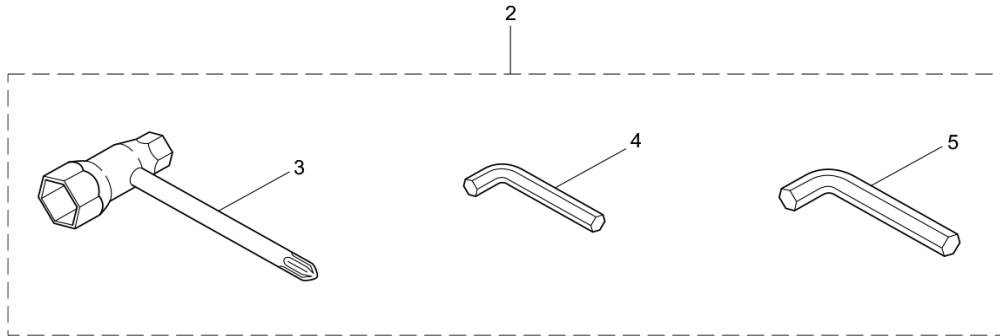

4. BH23S
ACCESSORIES

Status	Position	Parts Number	Parts Name	Unit Quantity	Set Unit Quantity	Specification	Remarks	Maker code
				1