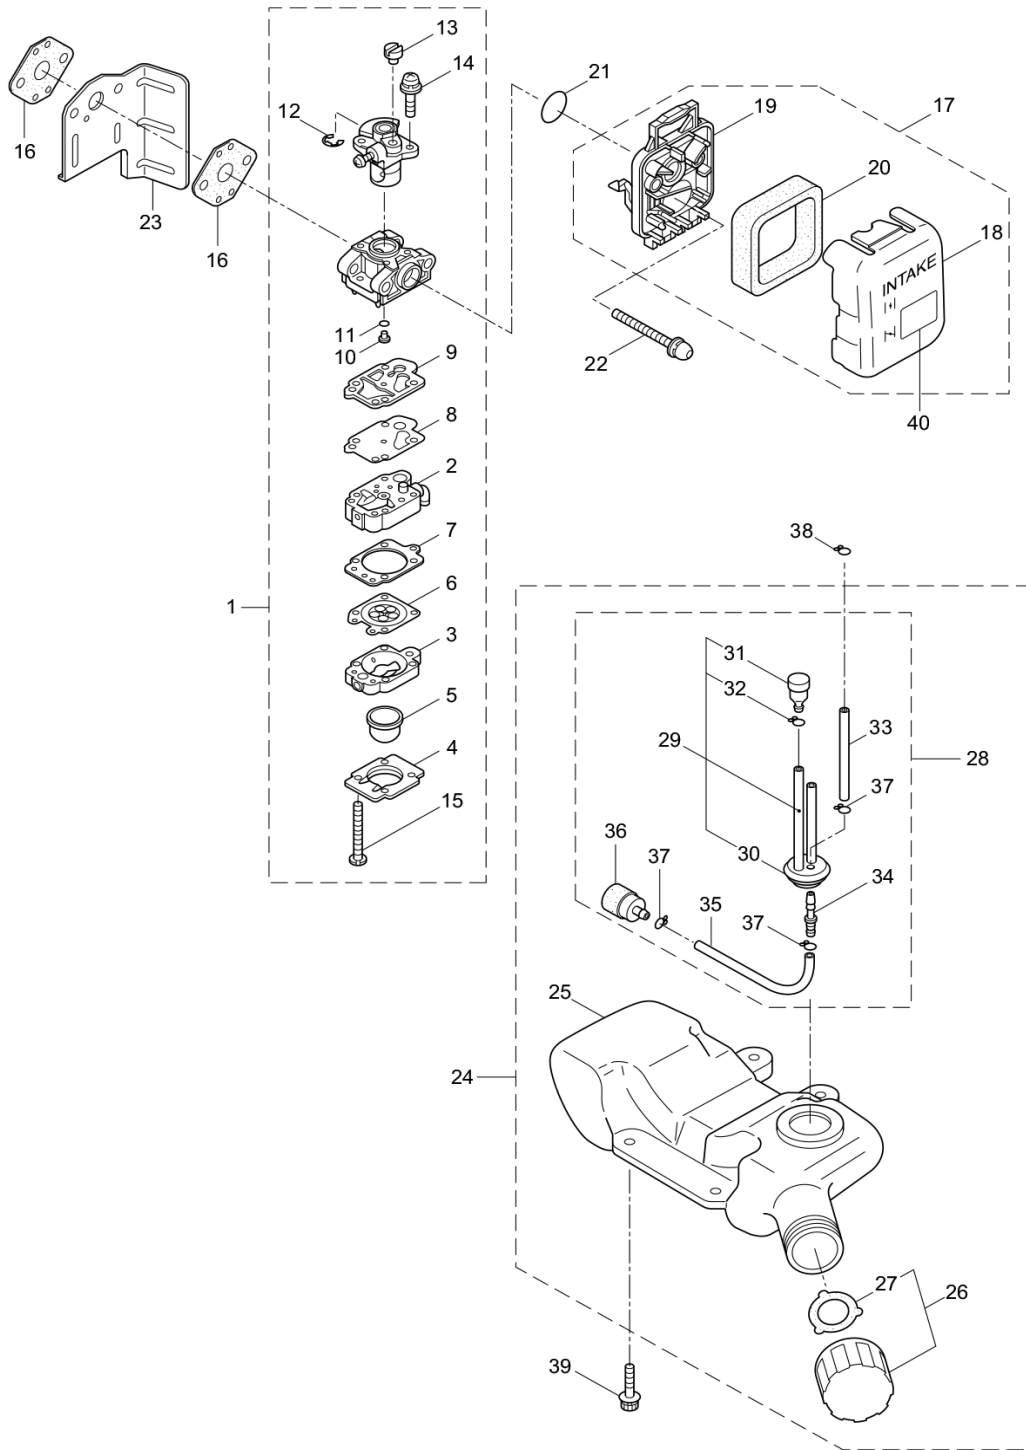

3. BH23S
CARBURETOR, FUEL TANK

Status	Position	Parts Number	Parts Name	Unit Quantity	Set Unit Quantity	Specification	Remarks	Maker code
	1	268680	CARBURETOR ASSY	1		WYL-154B	Incl.2-15 New gasket required	
	2	268499	CARBURETOR BODY	1		WB5-2771		
	3	262991	PURGE BODY	1		WB5-2557		
	4	262992	COVER	1		WB21-3147		
	5	261874	PRIMER	1		WB188-12		
	6	283905	DIAPHRAGM METERRING	1		WB95-614		
	7	262993	GASKET	1		WB92-359		
	8	262994	DIAPHRAGM	1		WB95-99		
	9	282576	GASKET	1		WB92-415		
	10	268953	MAIN JET	1		WB112-3070-345L	#34.5	
	11	261871	O-RING	1		WB16-104		
	12	261876	RING	1		WB16-71		
	13	261658	SWIVEL	1		WB52-34		
	14	264682	SCREW	2		WB96-364		
	15	262996	SCREW	4	5	WB96-425		
	16	261864	GASKET	2	5			
×	17	266420	CLEANER ASSY	1		CAA-76	Incl.18-20	
	18	264709	AIR CLEANER COVER	1		AIR FILTER		
	19	266433	HOUSING ASSY	1				
	20	264695	FILTER	1		WB125-62		
	21	264691	O-RING	1	5			
	22	264016	CAP SCREW	2	5	M5X60	M5x60	
	23	268951	BAFFLE PLATE	1				
	24	289025	FUEL TANK ASSY	1		A46B113C180D52	Incl.25-37	
	25	284421	FUEL TANK	1		CE230 タソクヘッド		
	26	289044	FUEL TANK CAP ASSY	1			Incl.27	
	27	289045	GASKET	1				
	28	289026	FUEL PIPE ASSY	1			Incl.29-37	
	29	289027	FUEL PIPE ASSY	1			Incl.30-32	
	30	268065	GROMMET	1		3アナ		
	31	261590	BREATHER SUB ASSY	1				
	32	261117	CLIP	1				
	33	289028	PIPE A	1		3X5X53L	3x5x53L	
	34	288921	JOINT	1				
	35	289029	PIPE	1		3X5X125L	3x5x125L	
	36	264653	FILTER ASSY	1		125-552		
	37	261117	CLIP	3				
	38	261117	CLIP	1				
	39	268940	SCREW	4		M5X18WSW-12	M5x18	
	40	285188	LABEL	1		CAスバークアレスタイコ ク