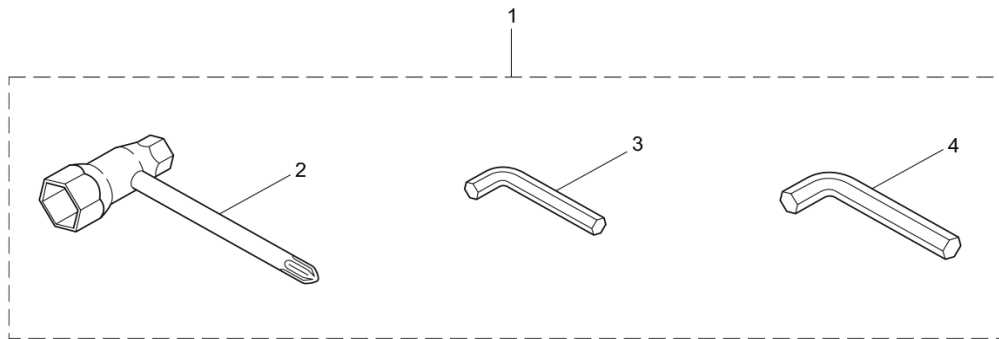

4. BH23
ACCESSORIES

Status	Position	Parts Number	Parts Name	Unit Quantity	Set Unit Quantity	Specification	Remarks	Maker code