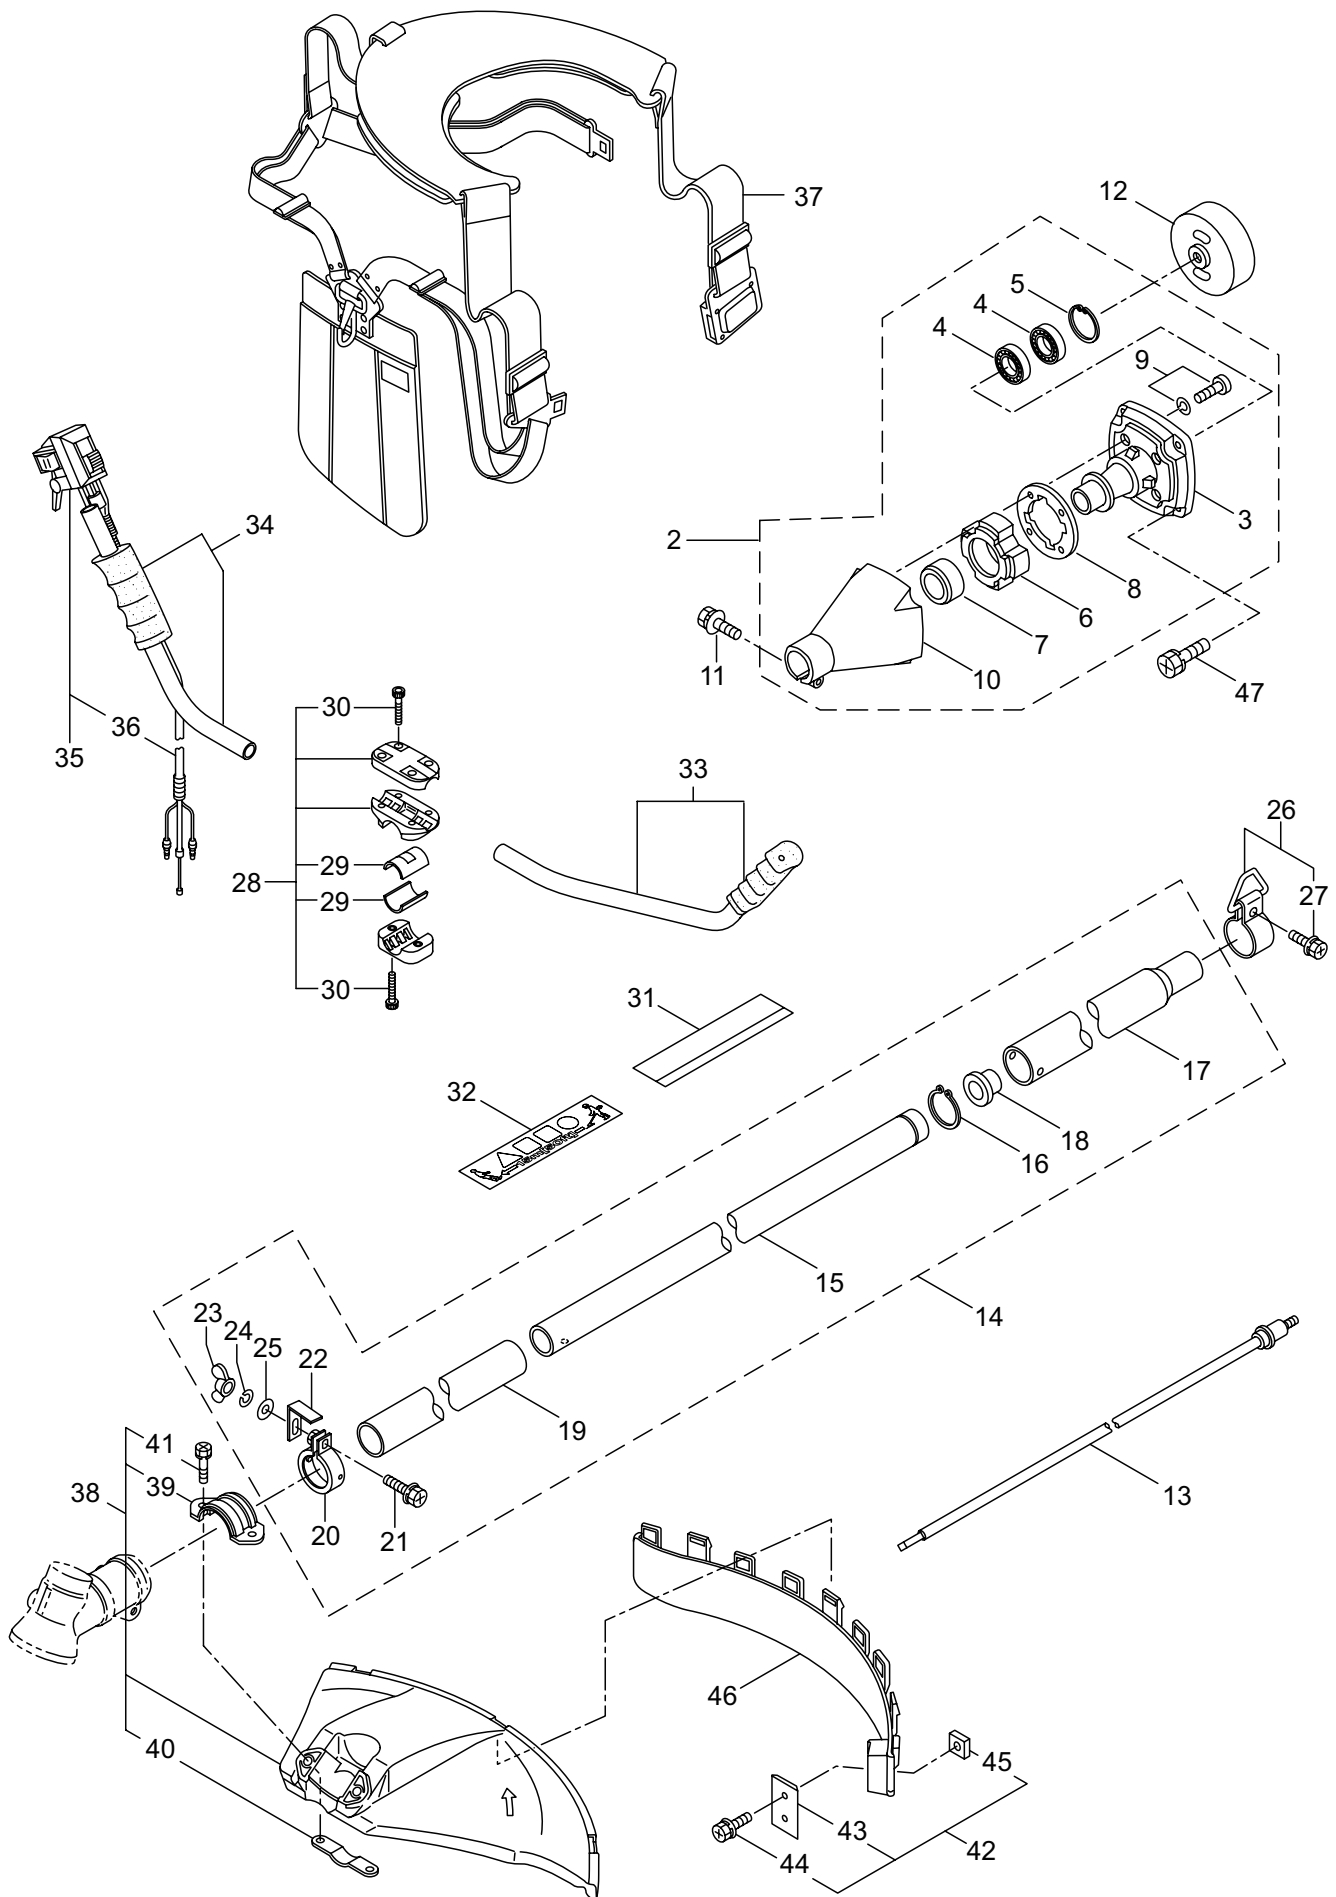

PARTS LIST

BF50R

CONTENTS

1. MAIN BODY	1 ~ 4
2. GEARCASE.....	5 ~ 6
3. ENGINE.....	7 ~ 10
4. CARBURETOR, FUEL TANK	11 ~ 14
5. ACCESSORIES	15 ~ 16

2016. 06.

P/N 524347

1. BF50R
MAIN BODY

Ref. No.	Part No.	Part Name	Q'ty	Remarks
1-1	366125	BF50R	1	Y16
1-2	560305	Clutch Case Ass'y	1	Incl.3-10
1-3	234143	Bearing Case	1	
1-4	140474	Bearing	2	#6202ZZ
1-5	563066	Snap Ring	1	#35
1-6	560217	Buffer (A)	1	
1-7	560218	Buffer (B)	1	
1-8	217047	Washer	1	
1-9	092033	Screw	4	M5x15
1-10	227728	Driveshaft Tube Adapter	1	
1-11	092556	Bolt	1	M6x30
1-12	560129	Clutch Drum	1	78xM8
1-13	217897	Driveshaft Ass'y	1	
1-14	238987	Driveshaft Tube Ass'y	1	Incl.15-25
1-15	238988	Driveshaft Tube	1	28xt1.6x1400
1-16	230702	Snap Ring	1	#28
1-17	238990	Driveshaft Tube (B)	1	
1-18	059257	Pipe Base	1	
1-19	218325	Sleeve	1	
1-20	238985	Stopper	1	
1-21	817032	Bolt	1	M6x35
1-22	238986	Plate	1	
1-23	054990	Butterfly Nut	1	
1-24	126568	Spring Washer	1	M6
1-25	127239	Washer	1	M6
1-26	220007	Hanging Bracket Ass'y	1	Incl.27
1-27	089743	Bolt	1	M6x15
1-28	239018	Bracket Ass'y	1	Incl.29,30
1-29	239023	Clamp Rubber	2	
1-30	239042	Cap Screw	6	M6x25
1-31	560298	Label	1	BF50R
1-32	213750	Label	1	Caution
1-33	560209	Handle Ass'y	1	
1-34	560210	Handle Ass'y	1	
1-35	222152	Throttle Trigger	1	Incl.36
1-36	226573	Wire Ass'y	1	
1-37	228086	Hanging Strap Ass'y	1	
1-38	228303	Safety Cover Ass'y	1	Incl.39-41
1-39	223179	Bracket	1	
1-40	237364	Threaded Bracket	1	
1-41	092555	Bolt	2	M6x30
1-42	230789	String Cutter Ass'y	1	Incl.43-45
1-43	230747	String Cutter	1	
1-44	817002	Bolt	1	M5x20
1-45	228325	Nut	1	