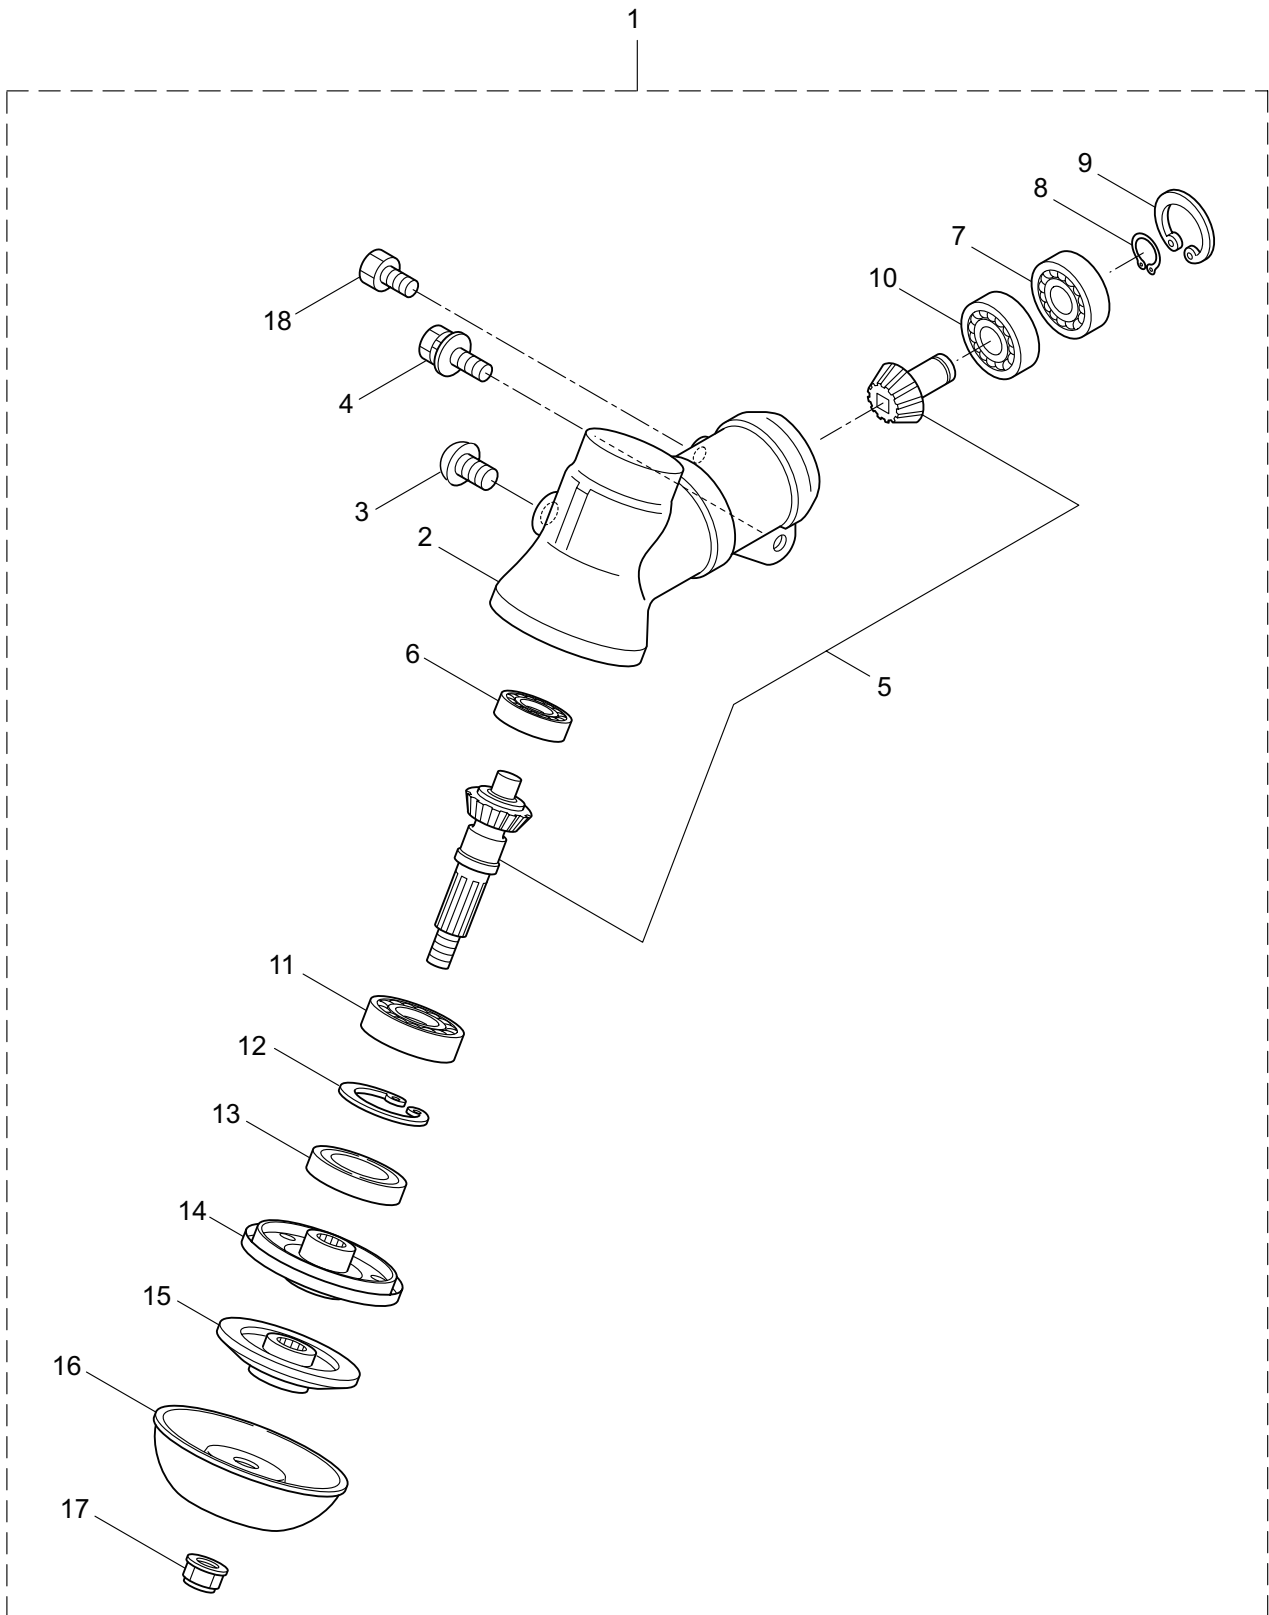

2. BF50R
GEARCASE

Ref. No.	Part No.	Part Name	Q'ty	Remarks
2-1	237648	Gearcase Ass'y	1	Incl.2-18
2-2	232833	Gearcase	1	
2-3	238983	Screw	1	M8x8
2-4	092556	Bolt	1	M6x30
2-5	239358	Gear Set	1	
2-6	014490	Bearing	1	#6000
2-7	106933	Bearing	1	#6000Z
2-8	014210	Snap Ring	1	#10
2-9	054676	Snap Ring	1	#26
2-10	014490	Bearing	1	#6000
2-11	012544	Bearing	1	#6202
2-12	012380	Snap Ring	1	#35
2-13	232049	Oil Seal	1	D21355
2-14	232322	Bracket A Ass'y	1	
2-15	232052	Bracket B	1	
2-16	232053	Stabilizer	1	
2-17	232061	Blade Locking Nut	1	M12x1.25
2-18	089747	Bolt	1	M6x12