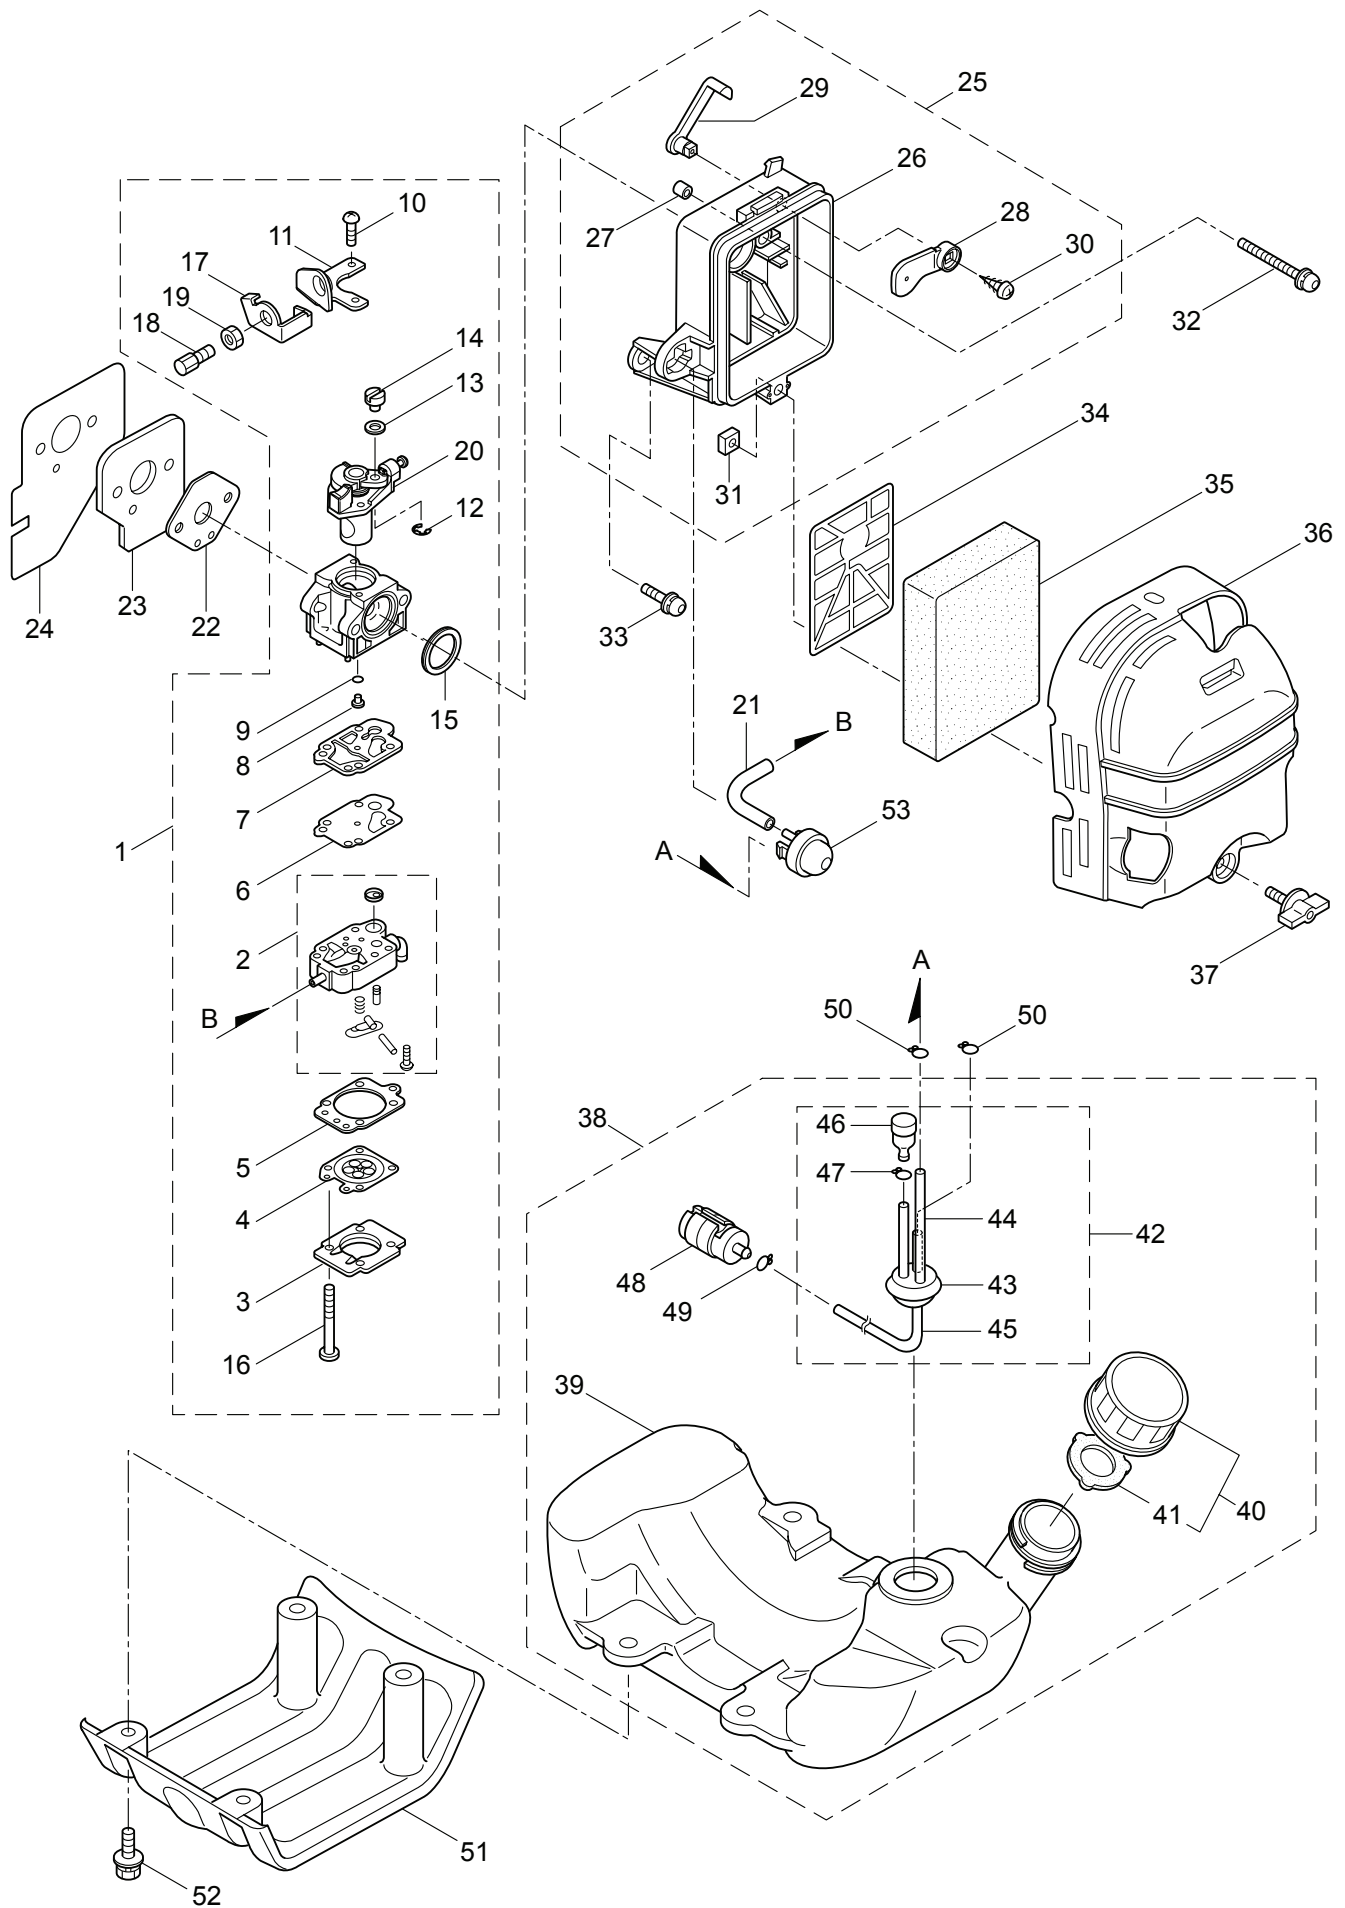

4. BF50R
CARBURETOR, FUEL TANK

Ref. No.	Part No.	Part Name	Q'ty	Remarks
4-1	563106	Carburetor Ass'y	1	Incl.2-20 New gasket required
4-2	283124	Pump Body	1	
4-3	263726	Cover Plate	1	
4-4	283905	Diaphragm, Meterring	1	
4-5	263727	Gasket	1	
4-6	262994	Diaphragm,Fuel Pump	1	
4-7	282576	Gasket	1	
4-8	283125	Main Jet	1	
4-9	261871	O-Ring	1	
4-10	261875	Screw	2	
4-11	264677	Bracket	1	
4-12	261876	E-Ring	1	
4-13	264678	Washer	1	
4-14	261658	Swivel	1	
4-15	261657	Packing	1	
4-16	263737	Screw	4	
4-17	283935	Plate	1	
4-18	563072	Adapter	1	
4-19	283936	Nut	1	M6
4-20	287728	Throttle Valve	1	
4-21	282512	Fuel Pipe	1	
4-22	282301	Gasket	1	
4-23	283086	Divider	1	
4-24	283087	Gasket	1	
4-25	282302	Case Ass'y	1	Incl.26-31
4-26	282303	Case Body	1	
4-27	282484	Sleeve	3	
4-28	282304	Valve	1	
4-29	282305	Lever	1	
4-30	269032	Screw	1	
4-31	269423	Nut	1	
4-32	262720	Cap Screw	2	M5x55
4-33	264807	Cap Screw	1	M5x16
4-34	282481	Plate	1	
4-35	282306	Element	1	
4-36	282307	Cleaner Cover	1	
4-37	281438	Knob	1	
4-38	273007	Fuel Tank Ass'y	1	Incl.39-49
4-39	282310	Fuel Tank	1	
4-40	563032	Fuel Tank Cap Ass'y	1	Incl.41
4-41	269377	Gasket	1	
4-42	282312	Fuel Pipe Ass'y	1	Incl.43-47
4-43	268065	Grommet	1	
4-44	282511	Return Pipe	1	
4-45	262649	Fuel Pipe	1