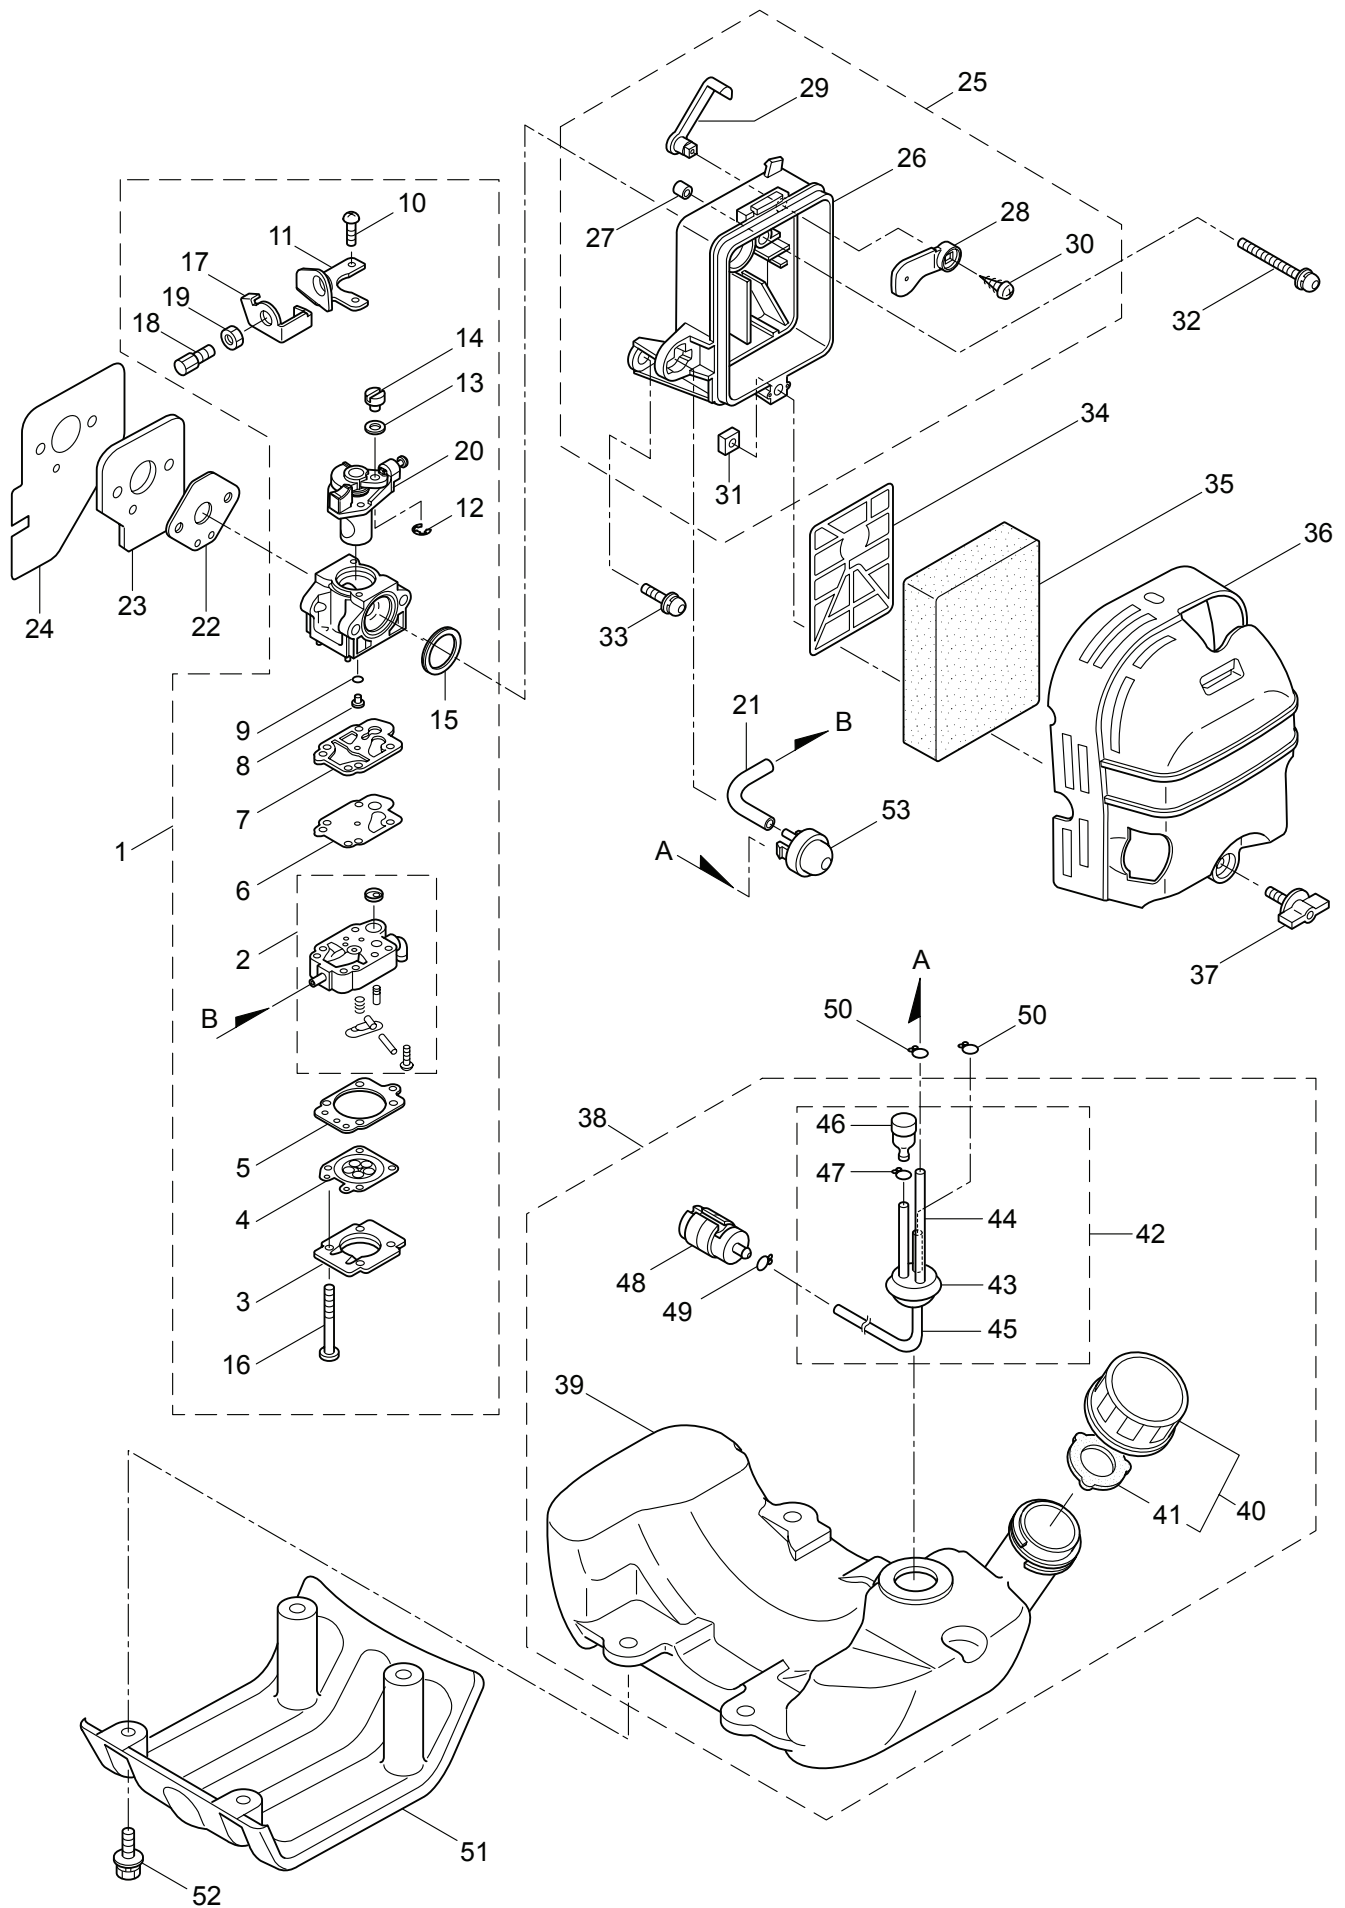

4. BF50R
CARBURETOR, FUEL TANK

Ref. No.	Part No.	Part Name	Q'ty	Remarks
4-46	261590	Breather	1	
4-47	261117	Clip	1	
4-48	267328	Fuel Filter Ass'y	1	
4-49	563014	Clip	1	
4-50	563014	Clip	2	
4-51	285167	Stand	1	
4-52	281714	Cap Screw	4	M5x20
4-53	282299	Pump	1