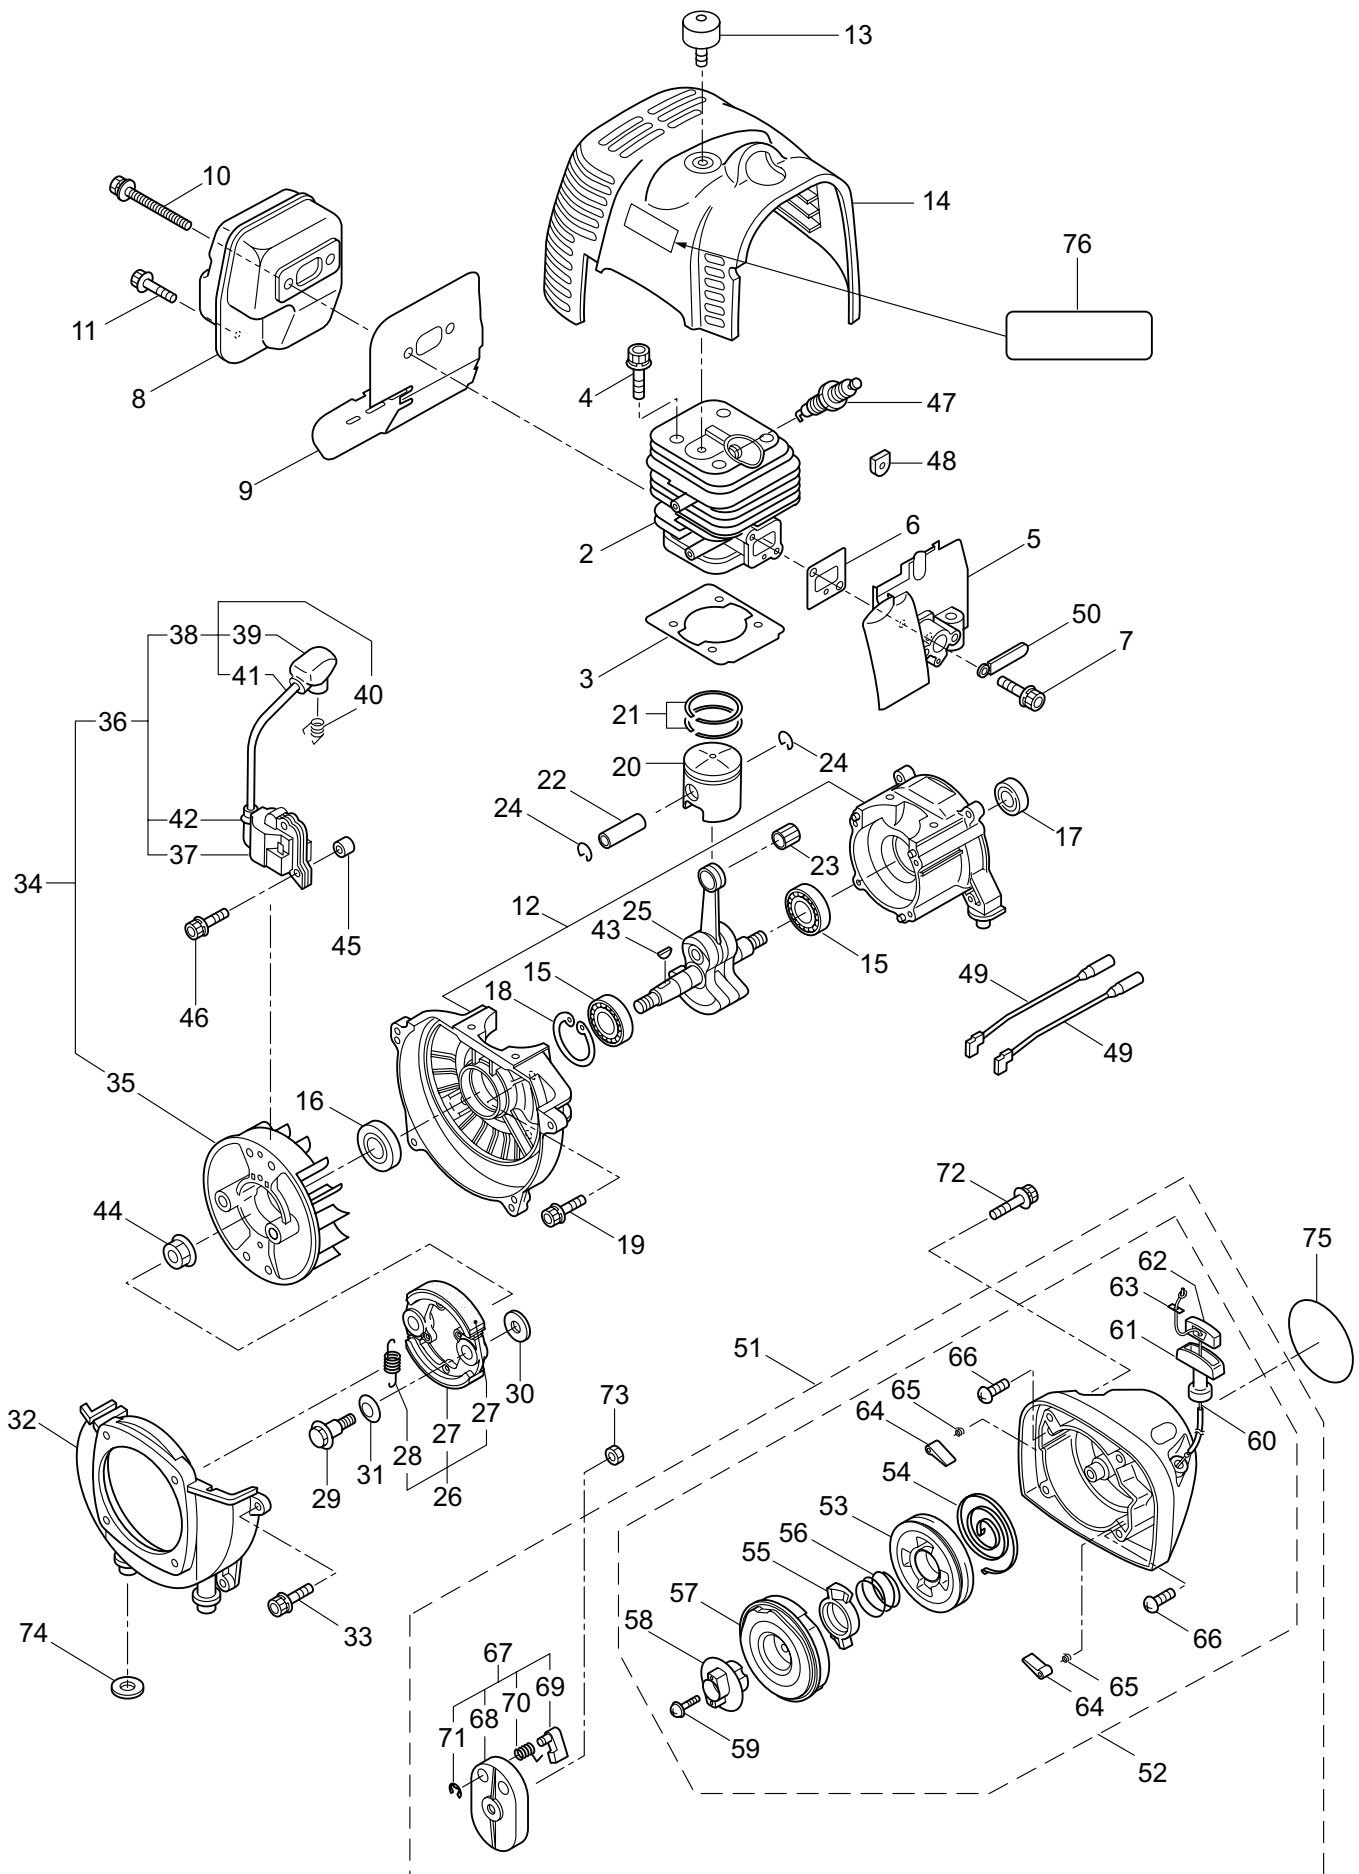

3. BF50R ENGINE

Ref. No.	Part No.	Part Name	Q'ty	Remarks
3-1	859580	Engine	1	NE500THT/06
3-2	283076	Cylinder	1	New gasket required
3-3	282259	Gasket	1	
3-4	261612	Cap Screw	4	M5x30
3-5	282261	Insulator	1	New gasket required
3-6	282262	Gasket	1	
3-7	267290	Cap Screw	2	M5x20
3-8	282264	Muffler Comp	1	
3-9	282271	Gasket	1	
3-10	266713	Cap Screw	2	M5x60
3-11	283315	Screw	1	M5x12W-12
3-12	282277	Crankcase	1	
3-13	285843	Knob	1	
3-14	282274	Top Cover	1	
3-15	262658	Bearing	2	#6202C3
3-16	262660	Oil Seal	1	TC15357
3-17	262565	Oil Seal	1	ISCD15257
3-18	012380	Snap Ring	1	#35
3-19	261612	Cap Screw	4	M5x30
3-20	283675	Piston	1	
3-21	282941	Piston Ring	2	(2)Required
3-22	262749	Piston Pin	1	
3-23	262659	Bearing, Needle	1	KTV111414EG01B2
3-24	262479	Clip, Piston Pin	2	
3-25	283038	Crankshaft/Conn.Rod Ass'y	1	
3-26	286905	Clutch Ass'y	1	Incl.27,28
3-27	286906	Clutch Shoe	2	(2)Required
3-28	286907	Spring, Clutch	1	
3-29	287092	Cap Screw	2	M8x1.25
3-30	262683	Washer	2	8x22x1.2
3-31	262682	Wave Washer	2	
3-32	282285	Fan Cover	1	
3-33	261250	Cap Screw	4	M5x20
3-34	282287	Magneto Ass'y	1	Incl.35-42
3-35	282288	Rotor/Fan	1	
3-36	282289	Ignition Coil Ass'y	1	Incl.37-42
3-37	267572	Coil	1	
3-38	282290	Spark Plug Wire Ass'y	1	Incl.39-41
3-39	282292	Plug Boot	1	
3-40	261075	Connector	1	
3-41	282291	Spark Plug Wire	1	
3-42	261072	Cap	1	
3-43	261076	Woodruff Key	1	3x10
3-44	262731	Nut, Rotor	1	M10
3-45	280381	Spacer	2