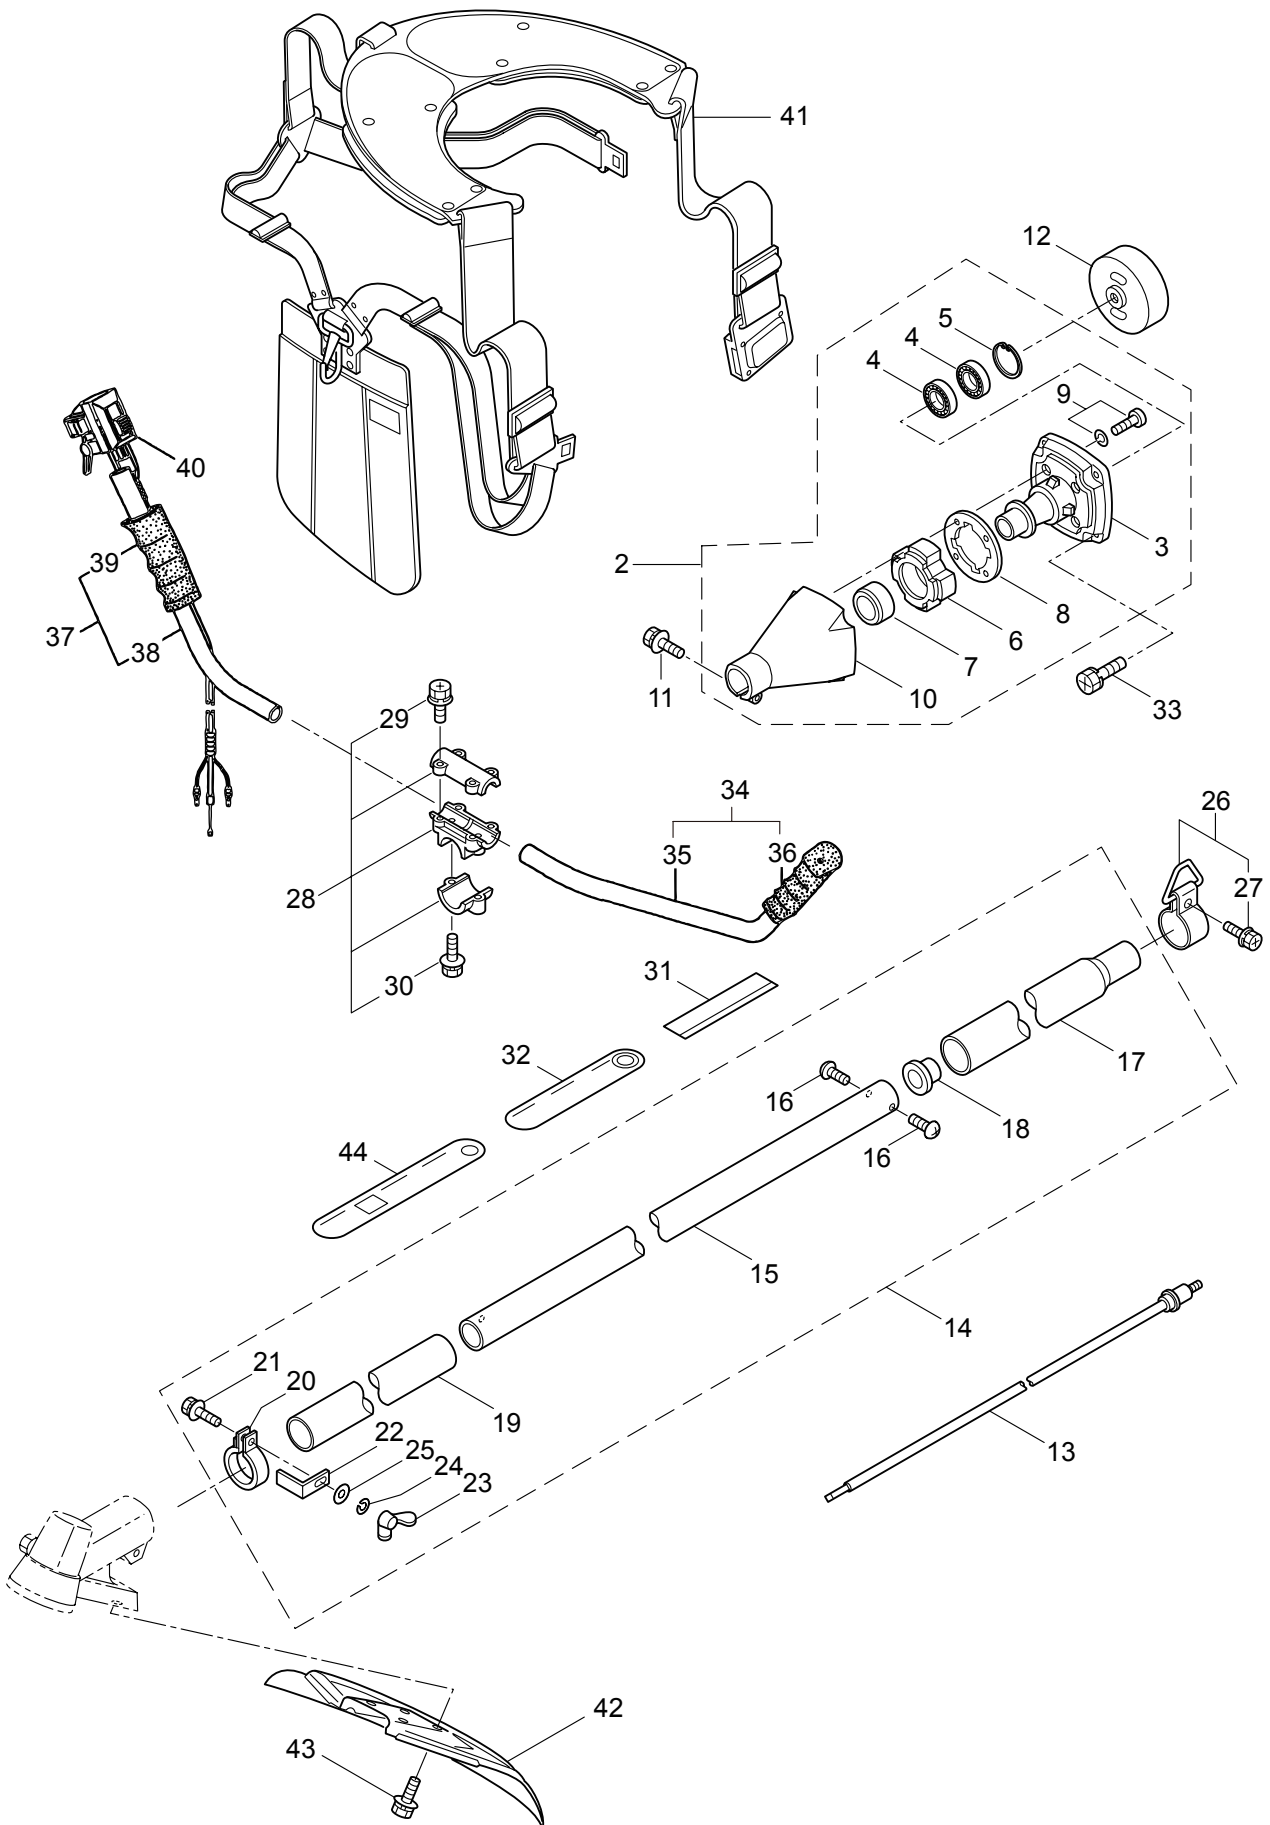

MARUYAMA

ILLUSTRATED PARTS LIST

BCF4200H

BRUSHCUTTER

BCF4200H
BRUSHCUTTER
PART #522823 07/2009

Maruyama. *E x t r a o r d i n a r y .*

1. BCF4200H
MAIN BODY

Ref. No.	Part No.	Part Name	Q'ty	Remarks
1-2	228329	Clutch Case Ass'y	1	Incl.3-10
1-3	227729	Bearing Case	1	
1-4	140474	Bearing	2	#620ZZ
1-5	012380	Snap Ring	1	#35
1-6	217045	Buffer (A)	1	
1-7	217046	Buffer (B)	1	
1-8	217047	Washer	1	
1-9	092033	Screw	4	M5x15
1-10	227728	Driveshaft Tube Adapter	1	
1-11	092556	Bolt	1	M6x30
1-12	211203	Clutch Drum	1	
1-13	217897	Driveshaft Ass'y	1	
1-14	224994	Driveshaft Tube Ass'y	1	Incl.15-25
1-15	218335	Driveshaft Tube	1	
1-16	089580	Screw	2	M3.5x6
1-17	218324	Driveshaft Tube (B)	1	
1-18	059257	Pipe Base	1	
1-19	218325	Sleeve	1	
1-20	218237	Stopper	1	
1-21	092556	Bolt	1	M6x30
1-22	224995	Plate	1	
1-23	054990	Butterfly Nut	1	
1-24	126568	Spring Washer	1	M6
1-25	127239	Washer	1	M6
1-26	220007	Hanging Bracket Ass'y	1	Incl.27
1-27	089743	Bolt	1	M6x15
1-28	217638	Bracket Ass'y	1	Incl.29,30
1-29	092554	Bolt	4	M6x25
1-30	092556	Bolt	2	M6x30
1-31	228428	Label	1	BCF4200H
1-32	221501	Label	1	Warning
1-33	092552	Bolt	4	M6x20
1-34	219156	Handle Ass'y-Left	1	Incl.35,36
1-35	219157	Handle	1	
1-36	217904	Handle Grip	1	
1-37	219159	Handle Ass'y-Right	1	Incl.38,39
1-38	219160	Handle	1	
1-39	217907	Handle Grip	1	
1-40	222152	Throttle Trigger	1	
1-41	998384	Full Support Harness	1	
1-42	217091	Safety Cover	1	
1-43	092562	Bolt	4	M5x10
1-44	221502	Label	1	Caution