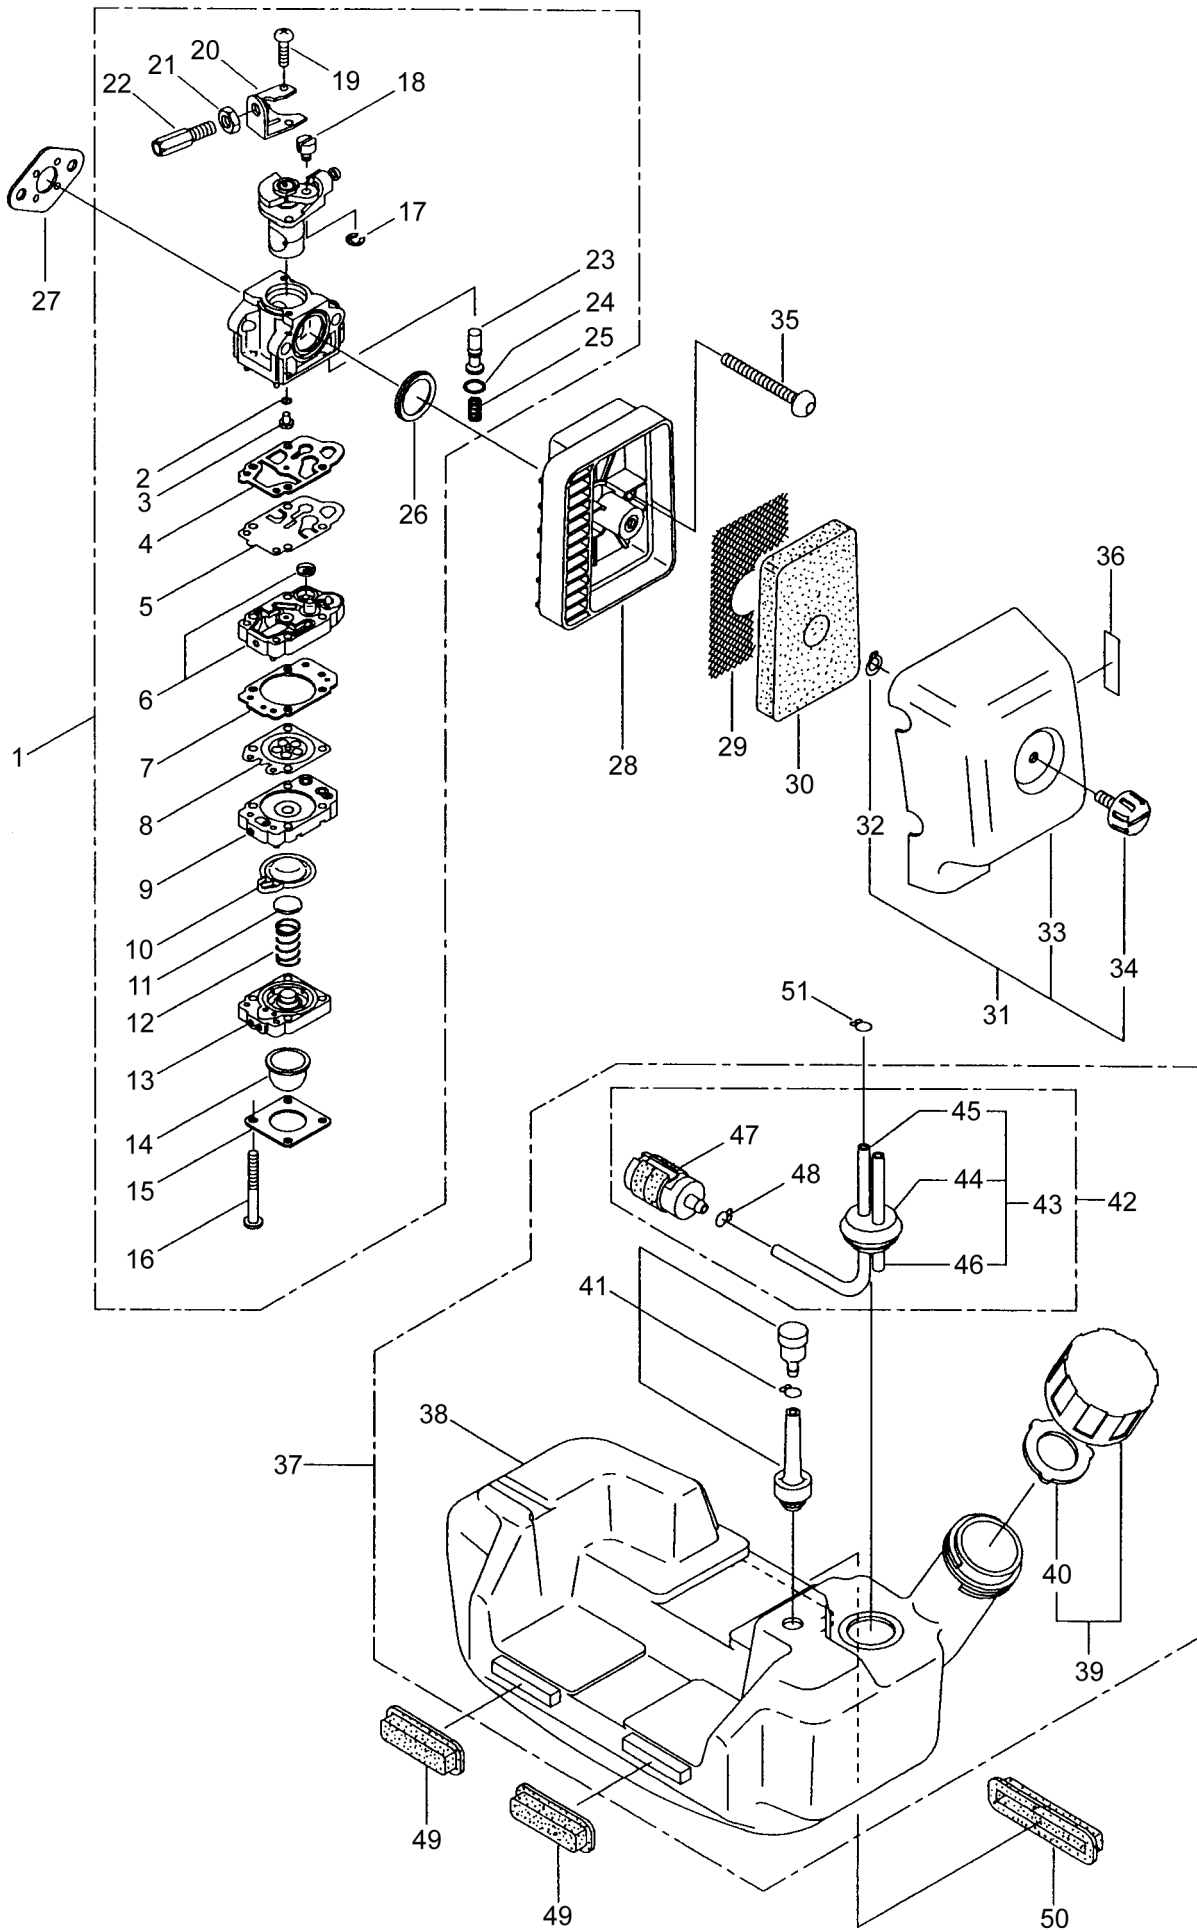

4. BCF4200H
CARBURETOR, FUEL TANK

Ref. No.	Part No.	Part Name	Q'ty	Remarks
4-1	264650	Carburetor Ass'y	1	Incl.2-26
4-2	261871	O-Ring	1	
4-3	263247	Main Jet	1	#50
4-4	261637	Gasket	1	
4-5	261638	Diaphragm,Fuel Pump	1	
4-6	263290	Pump Body	1	
4-7	261642	Gasket	1	
4-8	261873	Diaphragm,Metering	1	
4-9	262496	Diaphragm Body	1	
4-10	261644	Diaphragm,Primer	1	
4-11	261650	Retainer	1	
4-12	261649	Spring	1	
4-13	264212	Purge Body	1	
4-14	264211	Primer Bulb	1	
4-15	264210	Cover Plate	1	
4-16	263251	Screw	4	
4-17	261876	E-Ring	1	
4-18	261658	Swivel	1	
4-19	261875	Screw	2	
4-20	263250	Bracket	1	
4-21	261878	Nut	1	
4-22	263994	Adapter	1	
4-23	261653	Injection Button	1	
4-24	261655	O-Ring	1	
4-25	261656	Spring	1	
4-26	261657	Packing	1	
4-27	262587	Gasket	1	
4-28	262640	Air Filter Case	1	
4-29	262727	Screen	1	
4-30	262643	Foam Element	1	
4-31	262590	Air Filter Cover Ass'y	1	Incl.32-34
4-32	261734	Snap Ring	1	#5
4-33	262591	Air Filter Cover	1	
4-34	261018	Knob	1	
4-35	262720	Cap Screw	2	M5x55
4-36	261803	Label	1	
4-37	264761	Fuel Tank Ass'y	1	Incl.38-48
4-38	264760	Fuel Tank	1	
4-39	261584	Fuel Tank Cap Ass'y	1	Incl.40
4-40	261105	Gasket	1	
4-41	261696	Breather Ass'y	1	
4-42	262645	Fuel Pipe Pick-up Ass'y	1	Incl.43-48
4-43	262646	Fuel Pipe Ass'y	1	Incl.44-46
4-44	261115	Grommet	1	
4-45	262649	Fuel Pipe	1