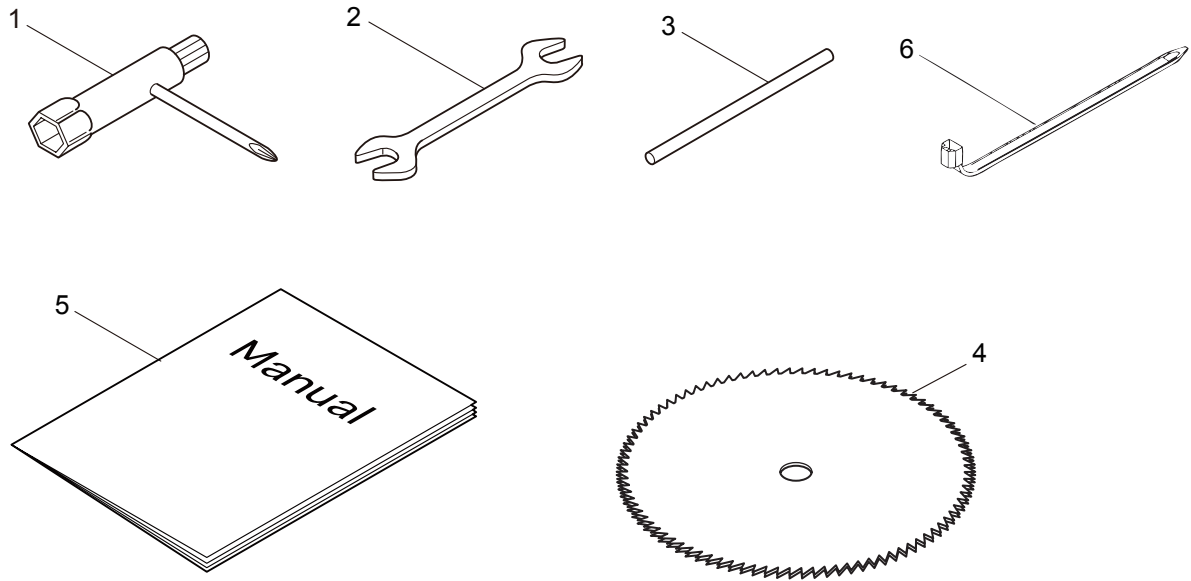

5. BCF4200H
ACCESSORIES

Ref. No.	Part No.	Part Name	Q'ty	Remarks
5-1	210418	Box Spanner	1	13x19x(+)
5-2	022865	Double-ended Wrench	1	8x10
5-3	210181	Lever Handle	1	3.5x170L
5-4	210844	Saw Blade	1	φ255x80
5-5	220598	Instruction Manual	1	
5-6	214022	Band	2