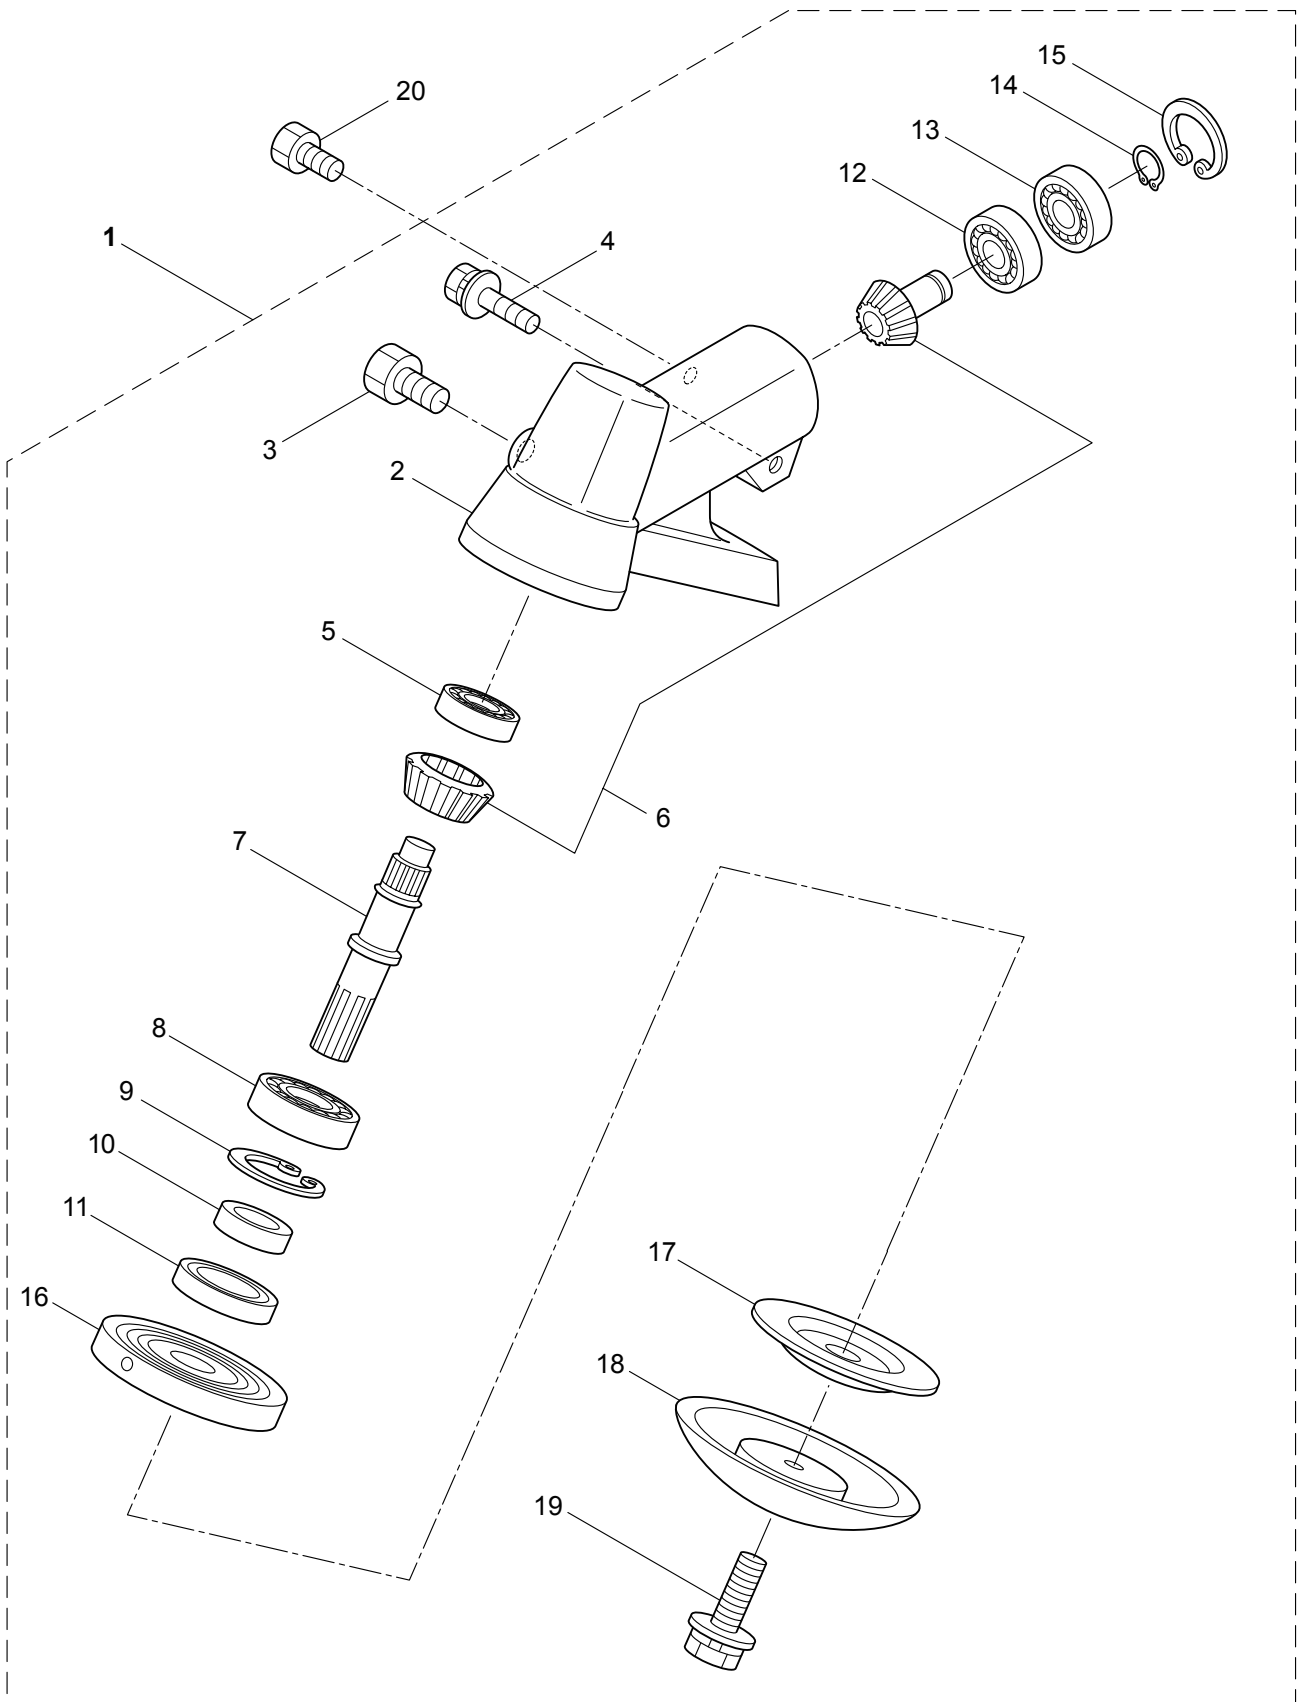

2. BCF4200H
GEAR CASE

Ref. No.	Part No.	Part Name	Q'ty	Remarks
2-1	217088	Gearcase Ass'y	1	Incl.2-19
2-2	217089	Gearcase	1	
2-3	089101	Bolt	1	M8x10
2-4	092556	Bolt	1	M6x30
2-5	210560	Bearing	1	#609
2-6	227102	Gear Set	1	
2-7	217057	Blade Shaft	1	
2-8	022009	Bearing	1	#6002
2-9	016732	Snap Ring	1	#32
2-10	212394	Collar	1	15x22x8L
2-11	211818	Oil Seal	1	D22 32 6
2-12	014490	Bearing	1	#6000
2-13	106933	Bearing	1	#6000Z
2-14	014210	Snap Ring	1	#10
2-15	054676	Snap Ring	1	#26
2-16	217060	Boss Adapter	1	
2-17	217061	Clamping Washer	1	
2-18	210308	Stabilizer	1	
2-19	215610	Bolt	1	M8x22,Counterclockwise
2-20	089747	Bolt	1	M6x12