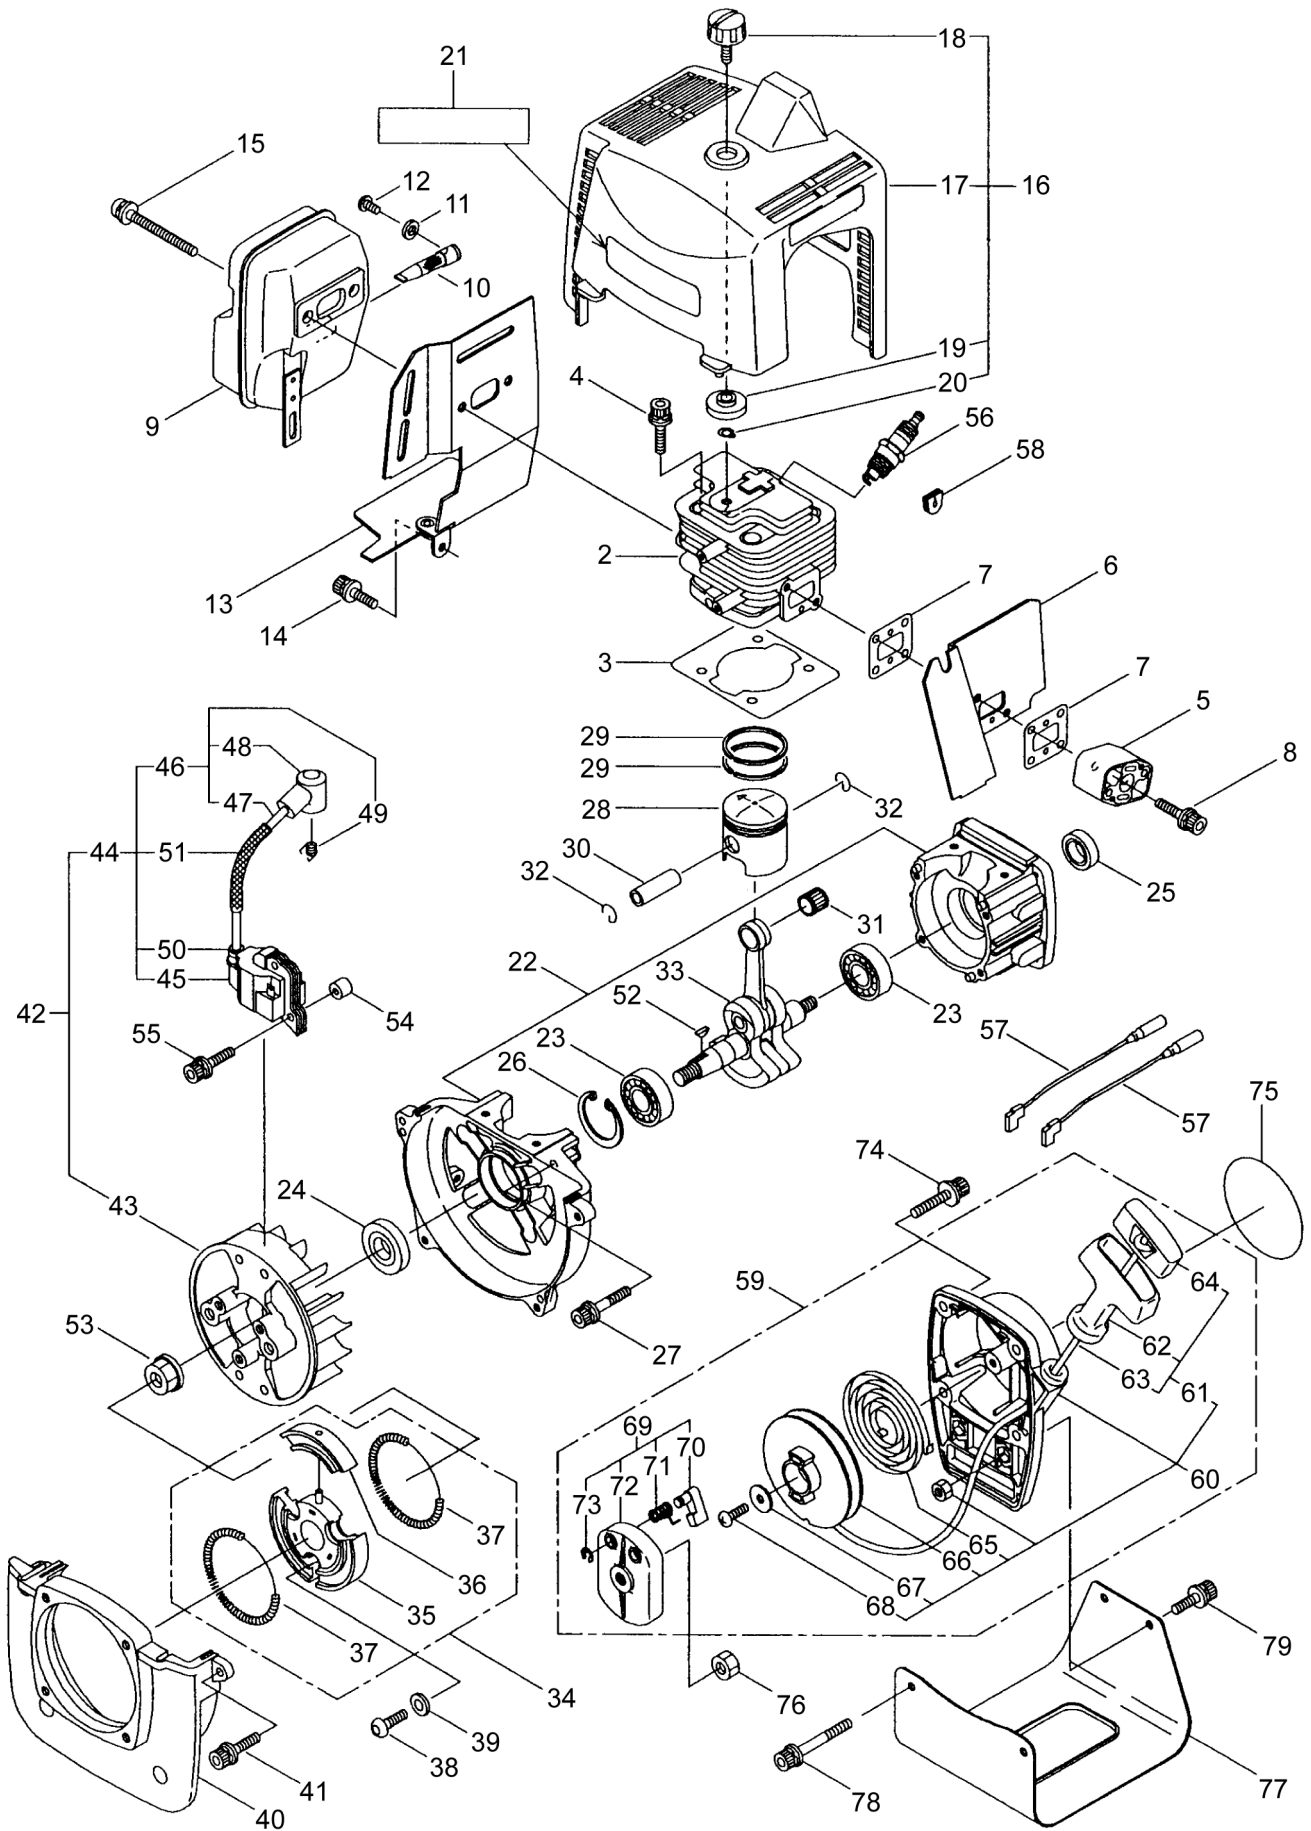

3. BCF4200H
ENGINE

Ref. No.	Part No.	Part Name	Q'ty	Remarks
3-2	262544	Cylinder	1	New gasket required
3-3	262546	Gasket	1	
3-4	261246	Cap Screw	4	M5x25
3-5	262548	Insulator	1	New gasket required
3-6	262550	Air Duct	1	
3-7	262790	Gasket	2	
3-8	265924	Cap Screw	2	M5x25
3-9	264020	Muffler	1	
3-10	262395	Spark Arrester	1	
3-11	284052	Washer	1	M3
3-12	089596	Tapping Screw	1	M3x10
3-13	262617	Gasket	1	
3-14	261607	Cap Screw	1	M5x16
3-15	262687	Cap Screw	2	M6x65
3-16	263922	Top Cover Ass'y	1	Incl.17-20
3-17	263923	Top Cover	1	
3-18	262556	Knob	1	
3-19	262689	Spacer	1	
3-20	262690	Snap Ring	1	#6
3-21	281759	Label	1	MUS MARUYAMA
3-22	262558	Crankcase	1	
3-23	262658	Bearing	2	#6202C3
3-24	262660	Oil Seal	1	TC15357
3-25	262565	Oil Seal	1	ISCD15257
3-26	012380	Snap Ring	1	#35
3-27	261999	Cap Screw	4	M5x40
3-28	265227	Piston	1	
3-29	262476	Piston Ring	2	(2)Required
3-30	262749	Piston Pin	1	
3-31	262659	Bearing,Needle	1	KTV111414EG01B2
3-32	262479	Clip,Piston Pin	2	
3-33	280534	Crankshaft/Conn.Rod Ass'y	1	
3-34	264074	Clutch Ass'y	1	Incl.35-37
3-35	264072	Wheel	1	
3-36	264071	Clutch Shoe	3	
3-37	264070	Spring,Clutch	2	
3-38	264039	Cap Screw	3	M6x30
3-39	264073	Washer	3	
3-40	281345	Fan Cover	1	
3-41	261250	Cap Screw	4	M5x20
3-42	267588	Magneto Ass'y	1	Incl.43-51
3-43	262619	Rotor/Fan	1	
3-44	267579	Ignition Coil Ass'y	1	Incl.45-51
3-45	267572	Coil	1