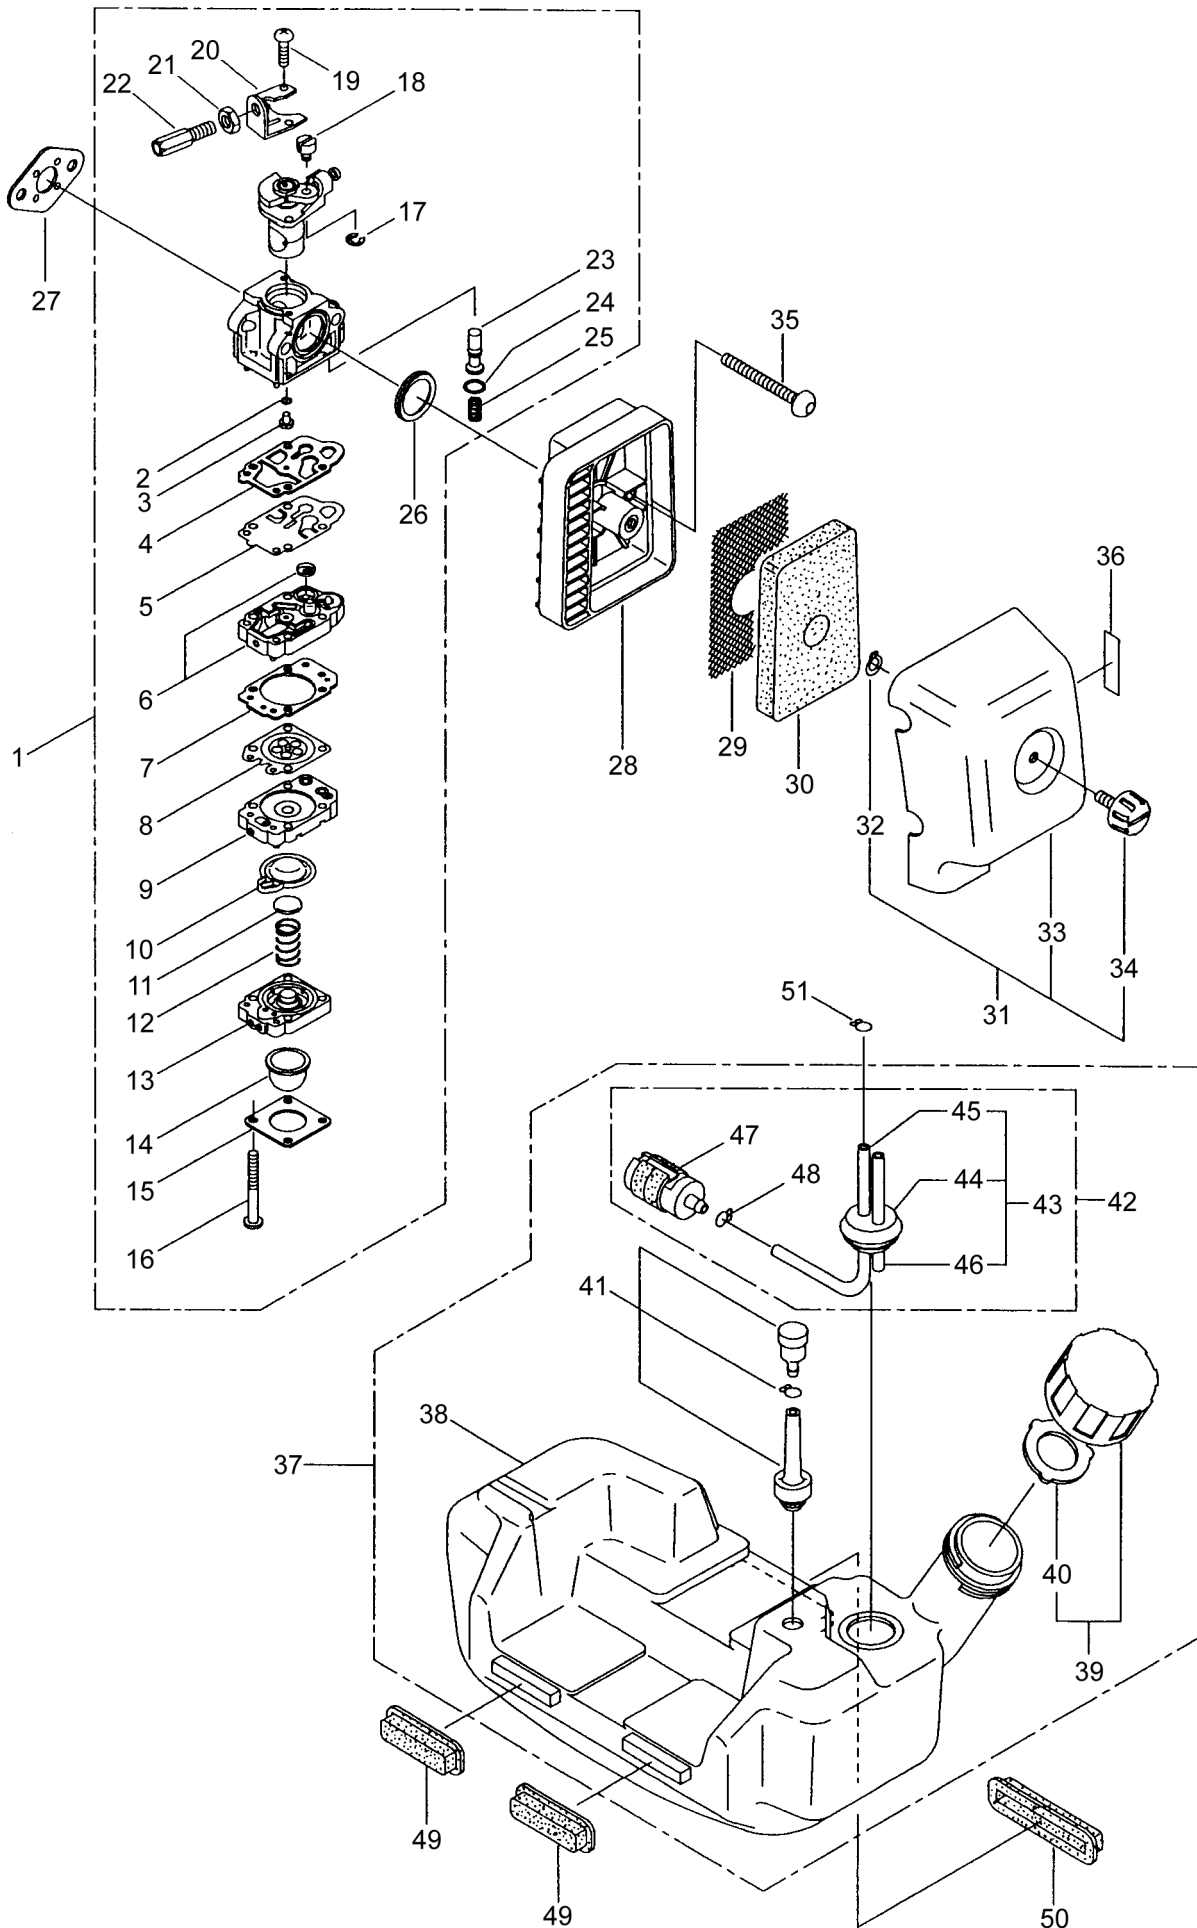

4. BCF4200H
CARBURETOR, FUEL TANK

Ref. No.	Part No.	Part Name	Q'ty	Remarks
4-46	263038	Return Pipe	1	3x6x85L
4-47	267328	Fuel Filter Ass'y	1	
4-48	261117	Clip	1	
4-49	261119	Pad	2	
4-50	262697	Pad	1	
4-51	261117	Clip	1