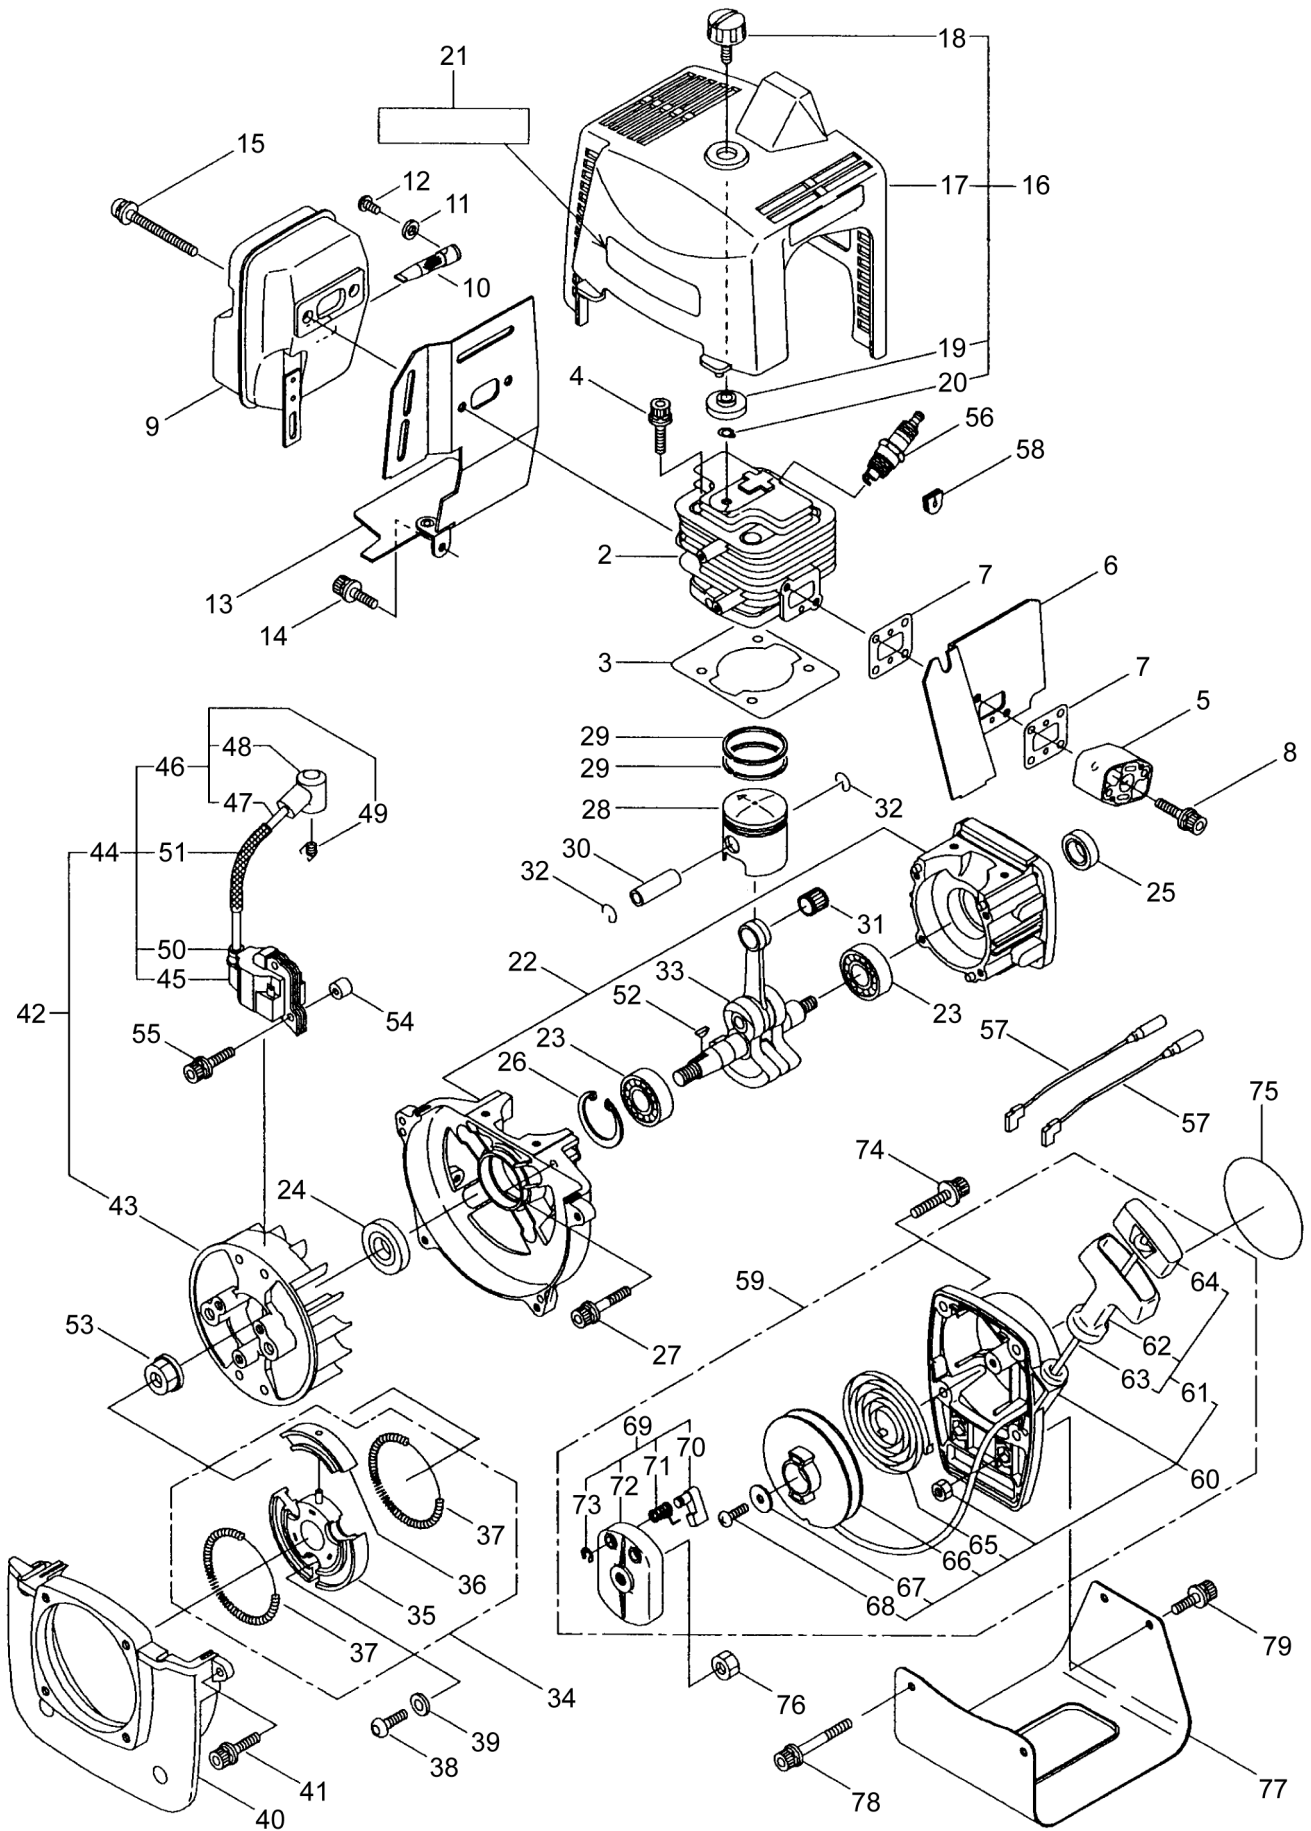

3. BCF4200H
ENGINE

Ref. No.	Part No.	Part Name	Q'ty	Remarks
3-46	267584	Spark Plug Wire Ass'y	1	Incl.47-49
3-47	267585	Spark Plug Wire	1	
3-48	261074	Plug Boot	1	
3-49	261075	Connector	1	
3-50	261072	Cap	1	
3-51	269421	Insulator	1	
3-52	261076	Woodruff Key	1	3x10
3-53	262731	Nut,Rotor	1	M10
3-54	280381	Spacer	2	
3-55	261256	Cap Screw	2	M4x25
3-56	261200	Spark Plug	1	NGK BPM6Y
3-57	267519	Wire, Lead	2	
3-58	261202	Grommet	1	
3-59	263525	Recoil Starter Ass'y	1	Incl.60-73
3-60	263526	Recoil Ass'y	1	Incl.61-68
3-61	262631	Rope Ass'y	1	Incl.62-64
3-62	262633	Starter Grip	1	
3-63	262632	Starter Rope	1	
3-64	262981	Cap	1	
3-65	262627	Spiral Spring	1	
3-66	262626	Pulley	1	
3-67	262982	Washer	1	
3-68	262629	Screw	1	
3-69	262634	Starter Pawl Ass'y	1	Incl.70-73
3-70	262636	Pawl	1	
3-71	262637	Return Spring	1	
3-72	262635	Pawl Case	1	
3-73	262638	E-Ring	1	
3-74	261257	Cap Screw	4	M4x16
3-75	281727	Label	1	
3-76	081040	Nut	1	M8
3-77	263281	Stand	1	
3-78	268270	Cap Screw	2	M5x40
3-79	261607	Cap Screw	2	M5x16