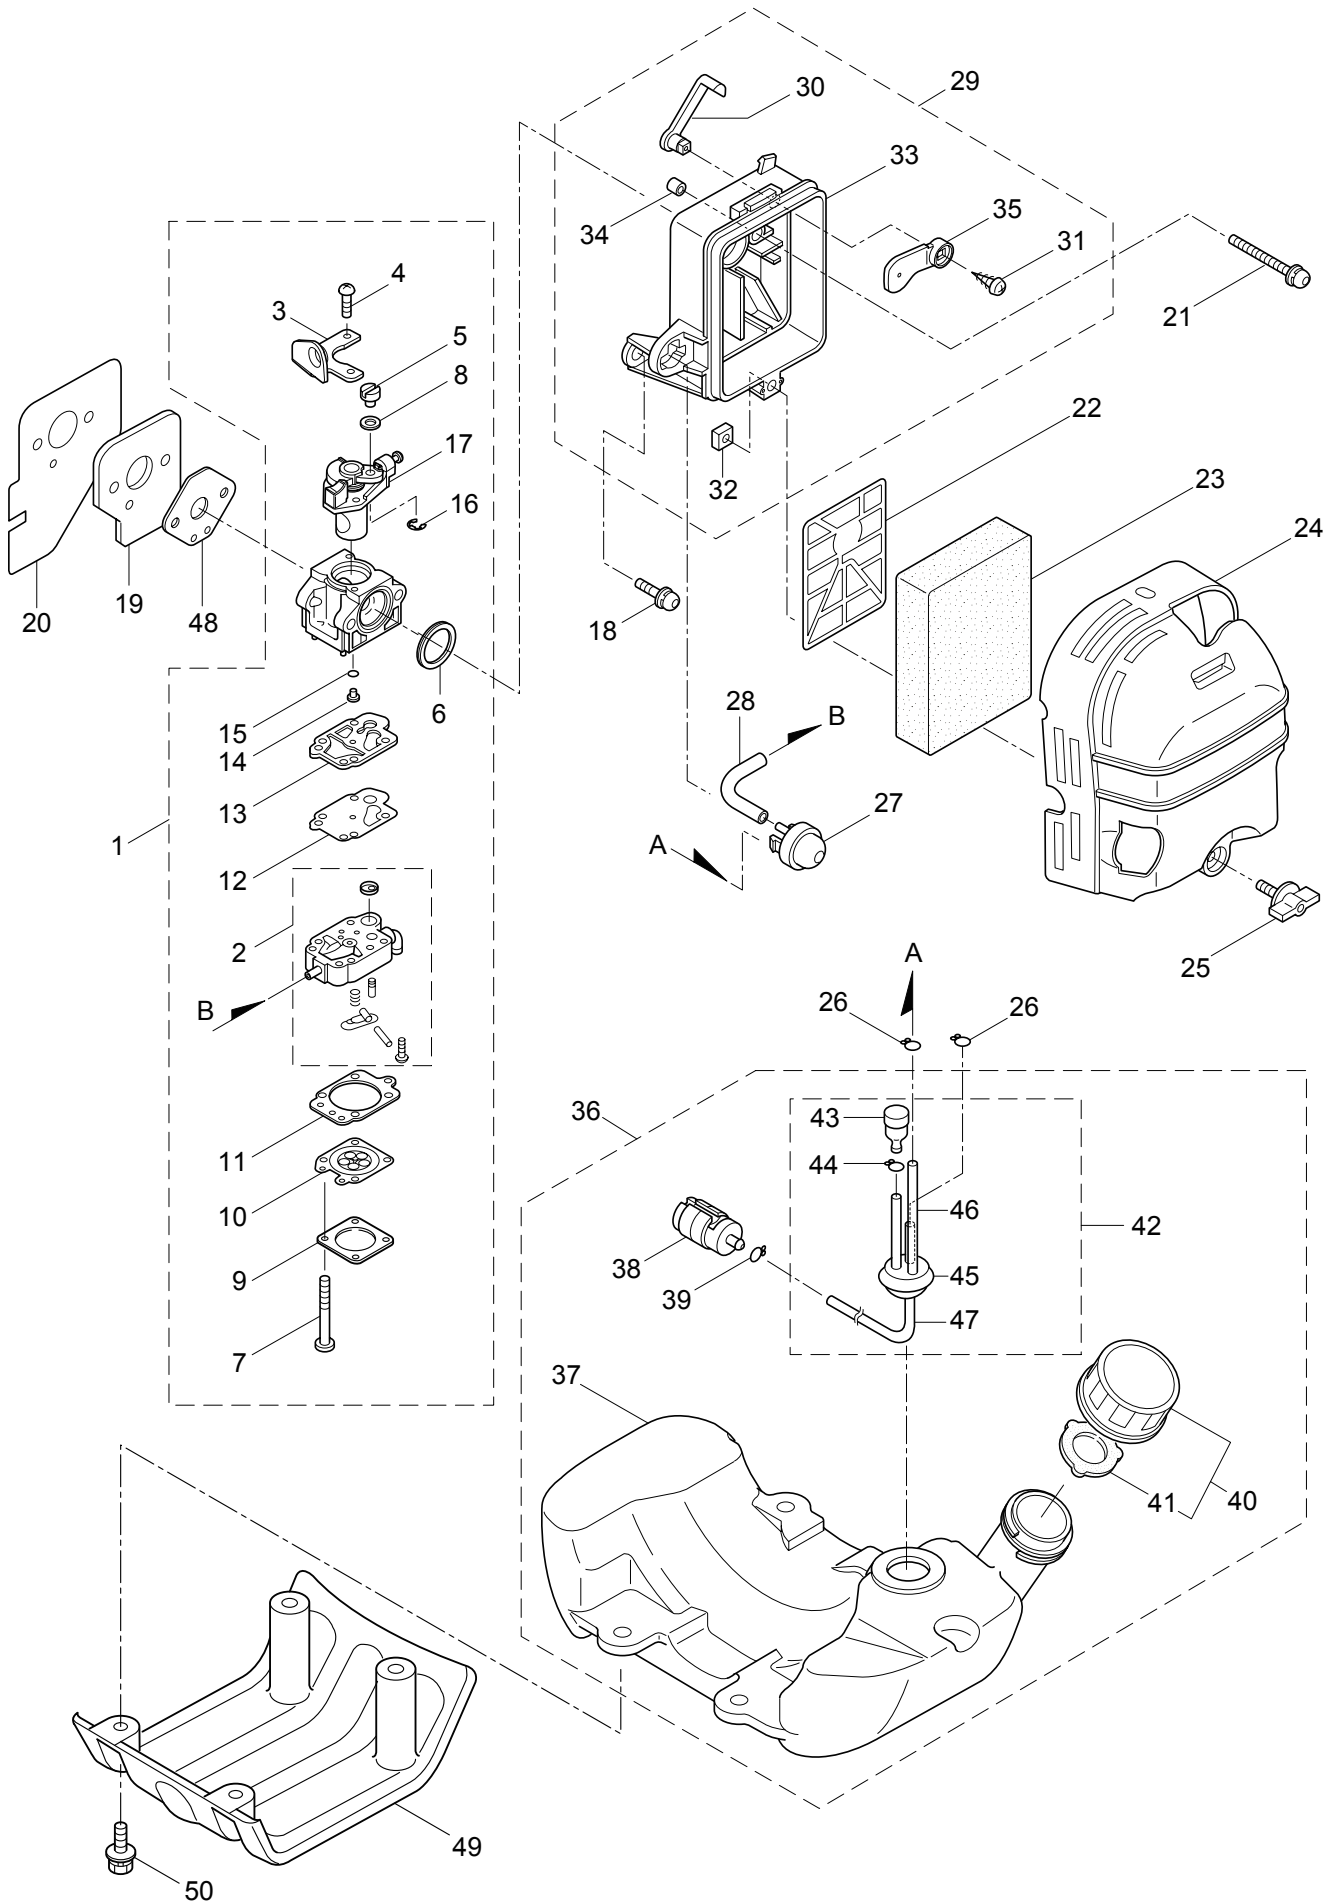

4. BC5021H-RS
CARBURETOR, FUEL TANK

Ref. No.	Part No.	Part Name	Q'ty	Remarks
4-46	282511	Return Pipe	1	
4-47	262649	Fuel Pipe	1	
4-48	282301	Gasket	1	
4-49	285757	Stand	1	
4-50	281714	Cap Screw	4	M5x20