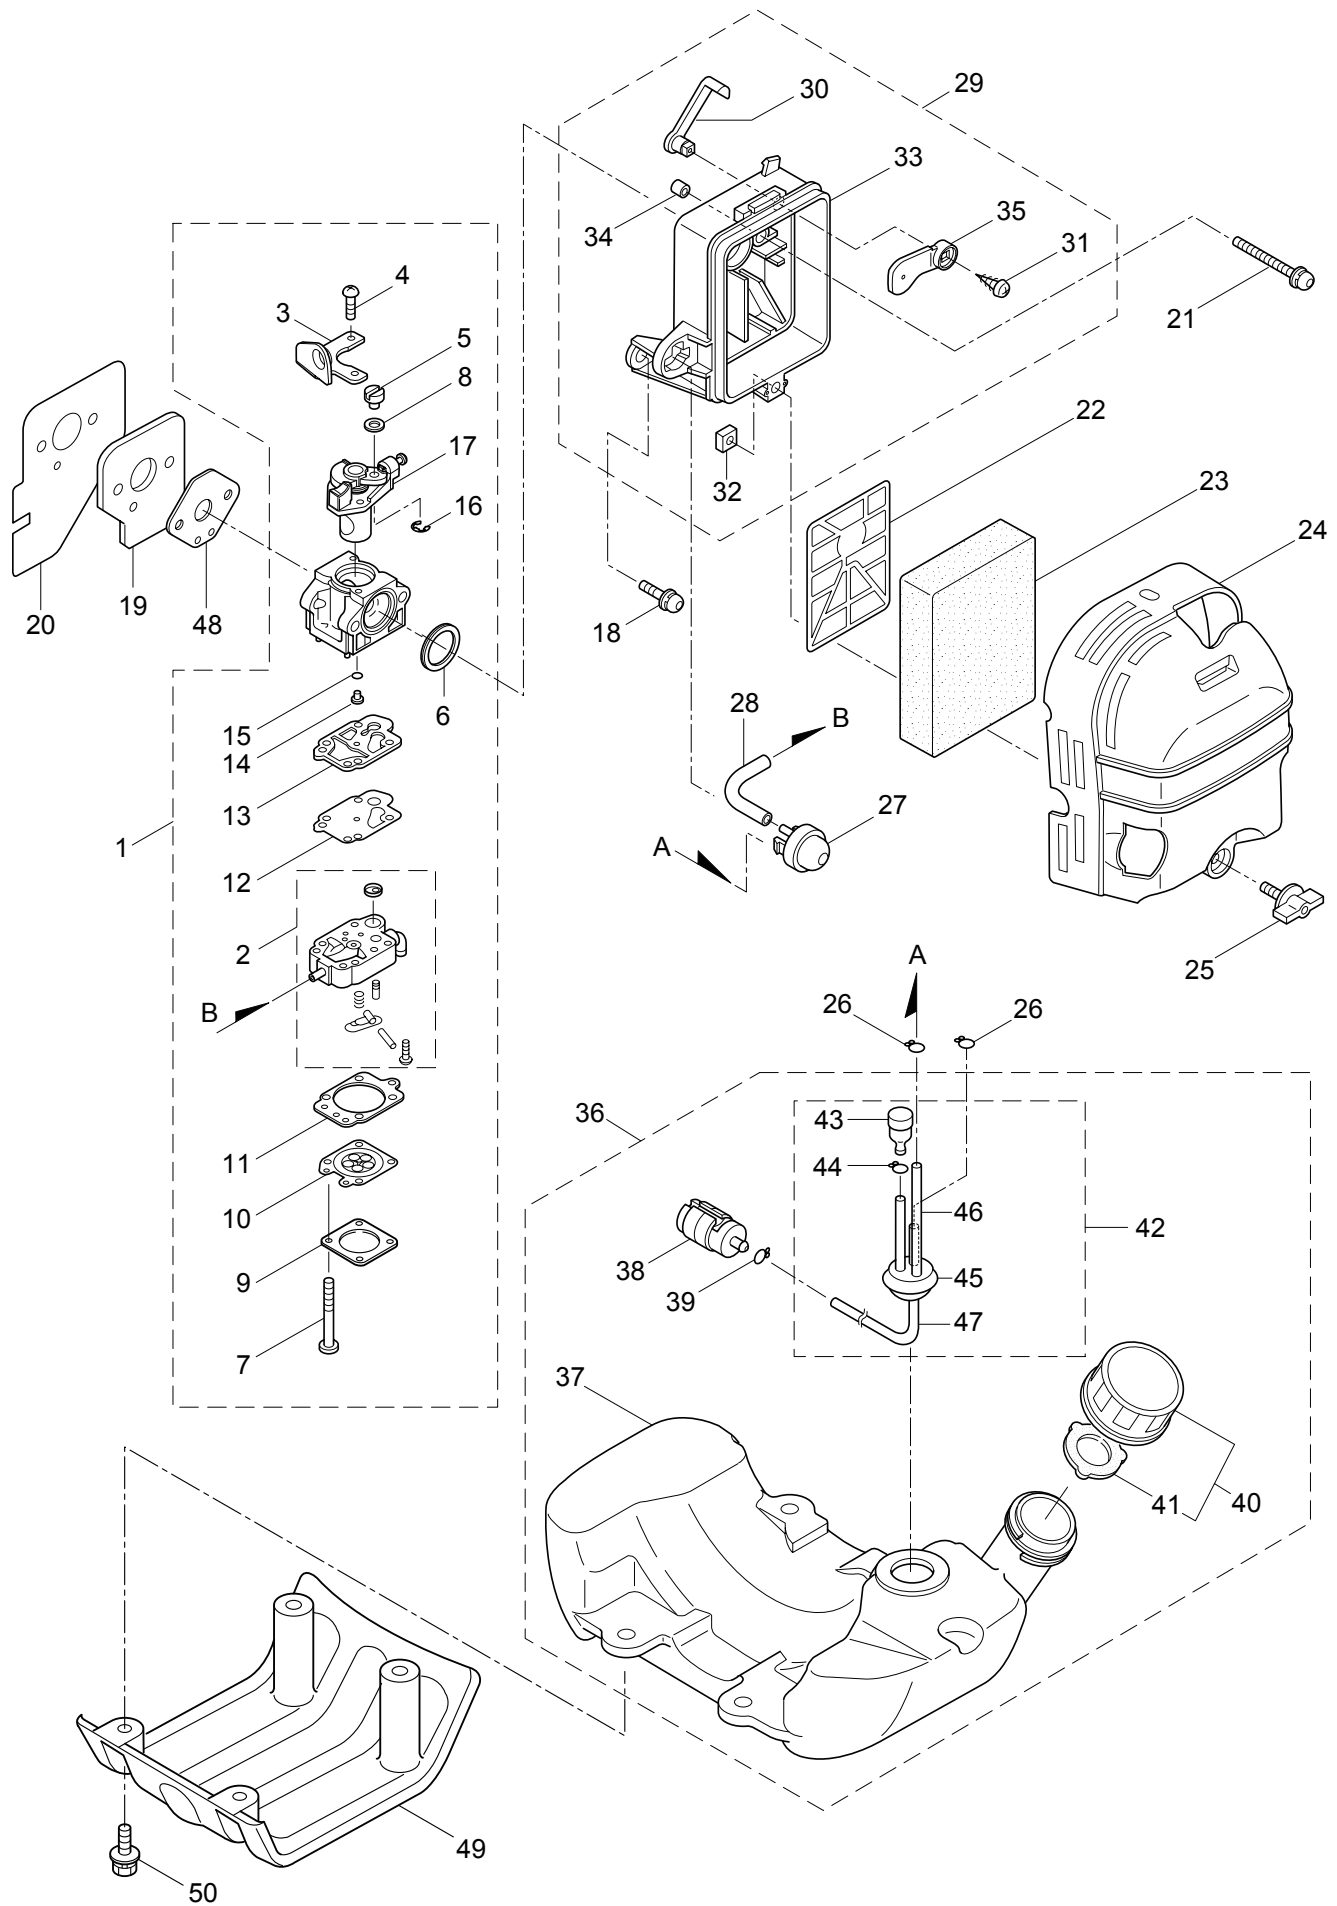

4. BC5021H-RS
CARBURETOR, FUEL TANK

Ref. No.	Part No.	Part Name	Q'ty	Remarks
4-1	284109	Carburetor Ass'y	1	Incl.2-17 New gasket required
4-2	283124	Pump Body	1	
4-3	264677	Bracket	1	
4-4	261875	Screw	2	
4-5	261658	Swivel	1	
4-6	261657	Packing	1	
4-7	263737	Screw	4	
4-8	264678	Washer	1	
4-9	263726	Cover Plate	1	
4-10	283905	Diaphragm, Meterring	1	
4-11	263727	Gasket	1	
4-12	262994	Diaphragm,Fuel Pump	1	
4-13	282576	Gasket	1	
4-14	283125	Main Jet	1	
4-15	261871	O-Ring	1	
4-16	261876	E-Ring	1	
4-17	287728	Throttle Valve	1	
4-18	264807	Cap Screw	1	M5x16
4-19	283086	Divider	1	
4-20	283087	Gasket	1	
4-21	262720	Cap Screw	2	M5x55
4-22	282481	Plate	1	
4-23	282306	Element	1	
4-24	282307	Cleaner Cover	1	
4-25	281438	Knob	1	
4-26	261117	Clip	2	
4-27	282299	Pump	1	
4-28	282512	Fuel Pipe	1	
4-29	282302	Case Ass'y	1	Incl.30-35
4-30	282305	Lever	1	
4-31	269032	Screw	1	
4-32	269423	Nut	1	
4-33	282303	Case Body	1	
4-34	282484	Sleeve	3	
4-35	282304	Valve	1	
4-36	283487	Fuel Tank Ass'y	1	Incl.37-47
4-37	282310	Fuel Tank	1	
4-38	267328	Fuel Filter Ass'y	1	
4-39	261117	Clip	1	
4-40	281565	Fuel Tank Cap Ass'y	1	Incl.41
4-41	269377	Gasket	1	
4-42	282312	Fuel Pipe Ass'y	1	Incl.43-47
4-43	261590	Breather	1	
4-44	261117	Clip	1	
4-45	268065	Grommet	1