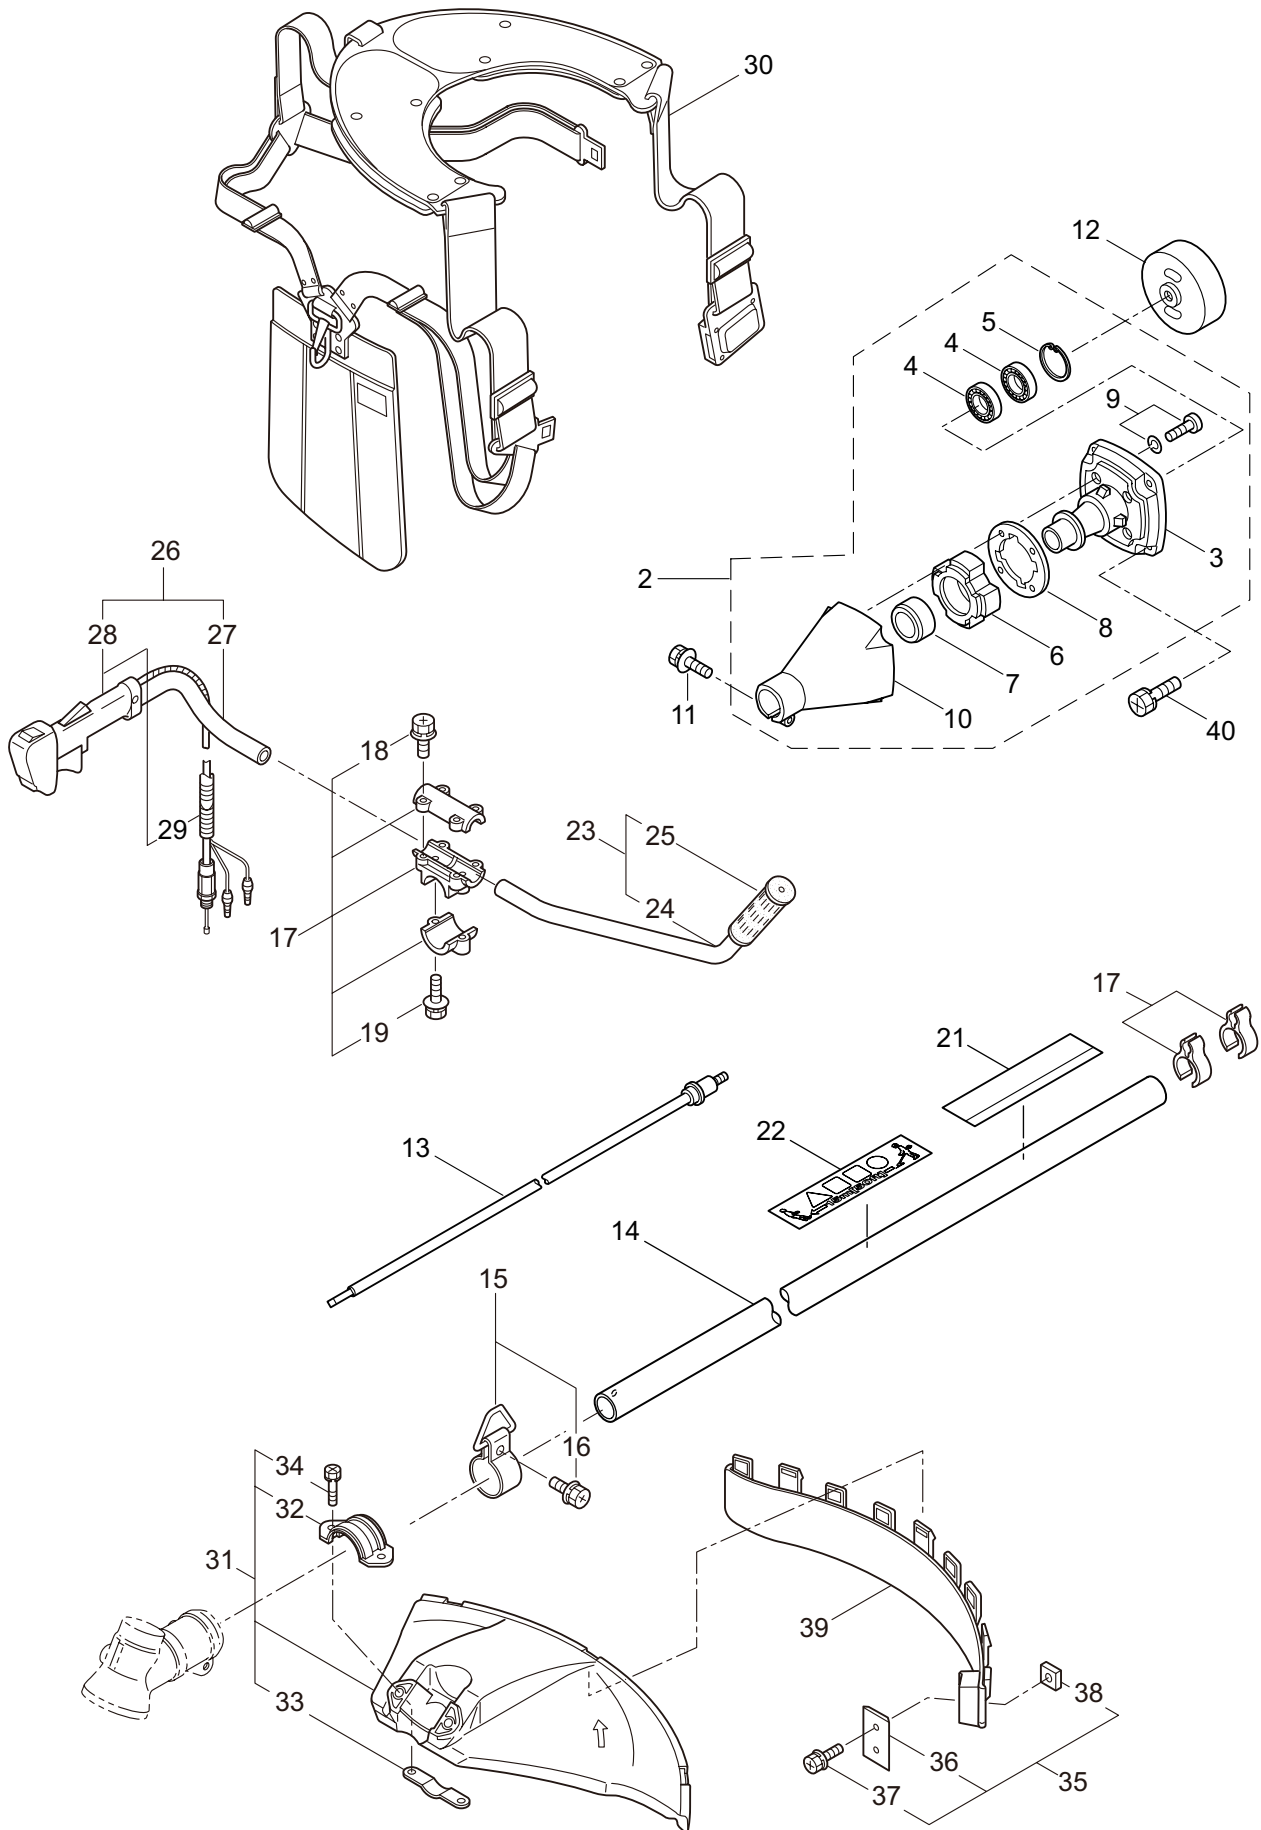

## CONTENTS

1. MAIN BODY .....	1 ~ 2
2. GEARCASE.....	3 ~ 4
3. ENGINE .....	5 ~ 8
4. CARBURETOR, FUEL TANK .....	9 ~ 12

2011. 06.

**MARUYAMA**

P/N 523237

1. BC5021H-RS  
MAIN BODY

Ref. No.	Part No.	Part Name	Q'ty	Remarks
1-1	366037	BC5021H-RS	1	
1-2	228329	Clutch Case Ass'y	1	Incl.3-10
1-3	227729	Bearing Case	1	
1-4	140474	Bearing	2	#6202ZZ
1-5	012380	Snap Ring	1	#35
1-6	217045	Buffer (A)	1	
1-7	217046	Buffer (B)	1	
1-8	217047	Washer	1	
1-9	092033	Screw	4	M5x15
1-10	227728	Driveshaft Tube Adapter	1	
1-11	092556	Bolt	1	M6x30
1-12	211203	Clutch Drum	1	
1-13	217897	Driveshaft Ass'y	1	
1-14	217900	Driveshaft Tube	1	
1-15	217850	Hanging Bracket Ass'y	1	Incl.16
1-16	092548	Bolt	1	M5x15
1-17	219161	Wire Guide	2	
1-18	217638	Bracket Ass'y	1	Incl.19,20
1-19	092554	Bolt	4	M6x25
1-20	092556	Bolt	2	M6x30
1-21	231814	Label	1	BC5021H-RS
1-22	213750	Label	1	Caution
1-23	228398	Handle Ass'y-Left	1	Incl.24,25
1-24	228399	Handle (A)	1	
1-25	226512	Grip	1	
1-26	229074	Handle Ass'y-Right	1	Incl.27-29
1-27	228401	Handle (B)	1	
1-28	229005	Throttle Trigger	1	Incl.29
1-29	229026	Wire Ass'y	1	
1-30	998384	Full Support Harness	1	
1-31	228303	Safety Cover Ass'y	1	Incl.32-34
1-32	223179	Bracket	1	
1-33	223180	Threaded Bracket	1	
1-34	092555	Bolt	2	M6x30
1-35	230789	String Cutter Ass'y	1	Incl.36-38
1-36	230747	String Cutter	1	
1-37	817002	Bolt	1	M5x20
1-38	228325	Nut	1	
1-39	230748	Cover Extention	1	
1-40	092552	Bolt	4	M6x20