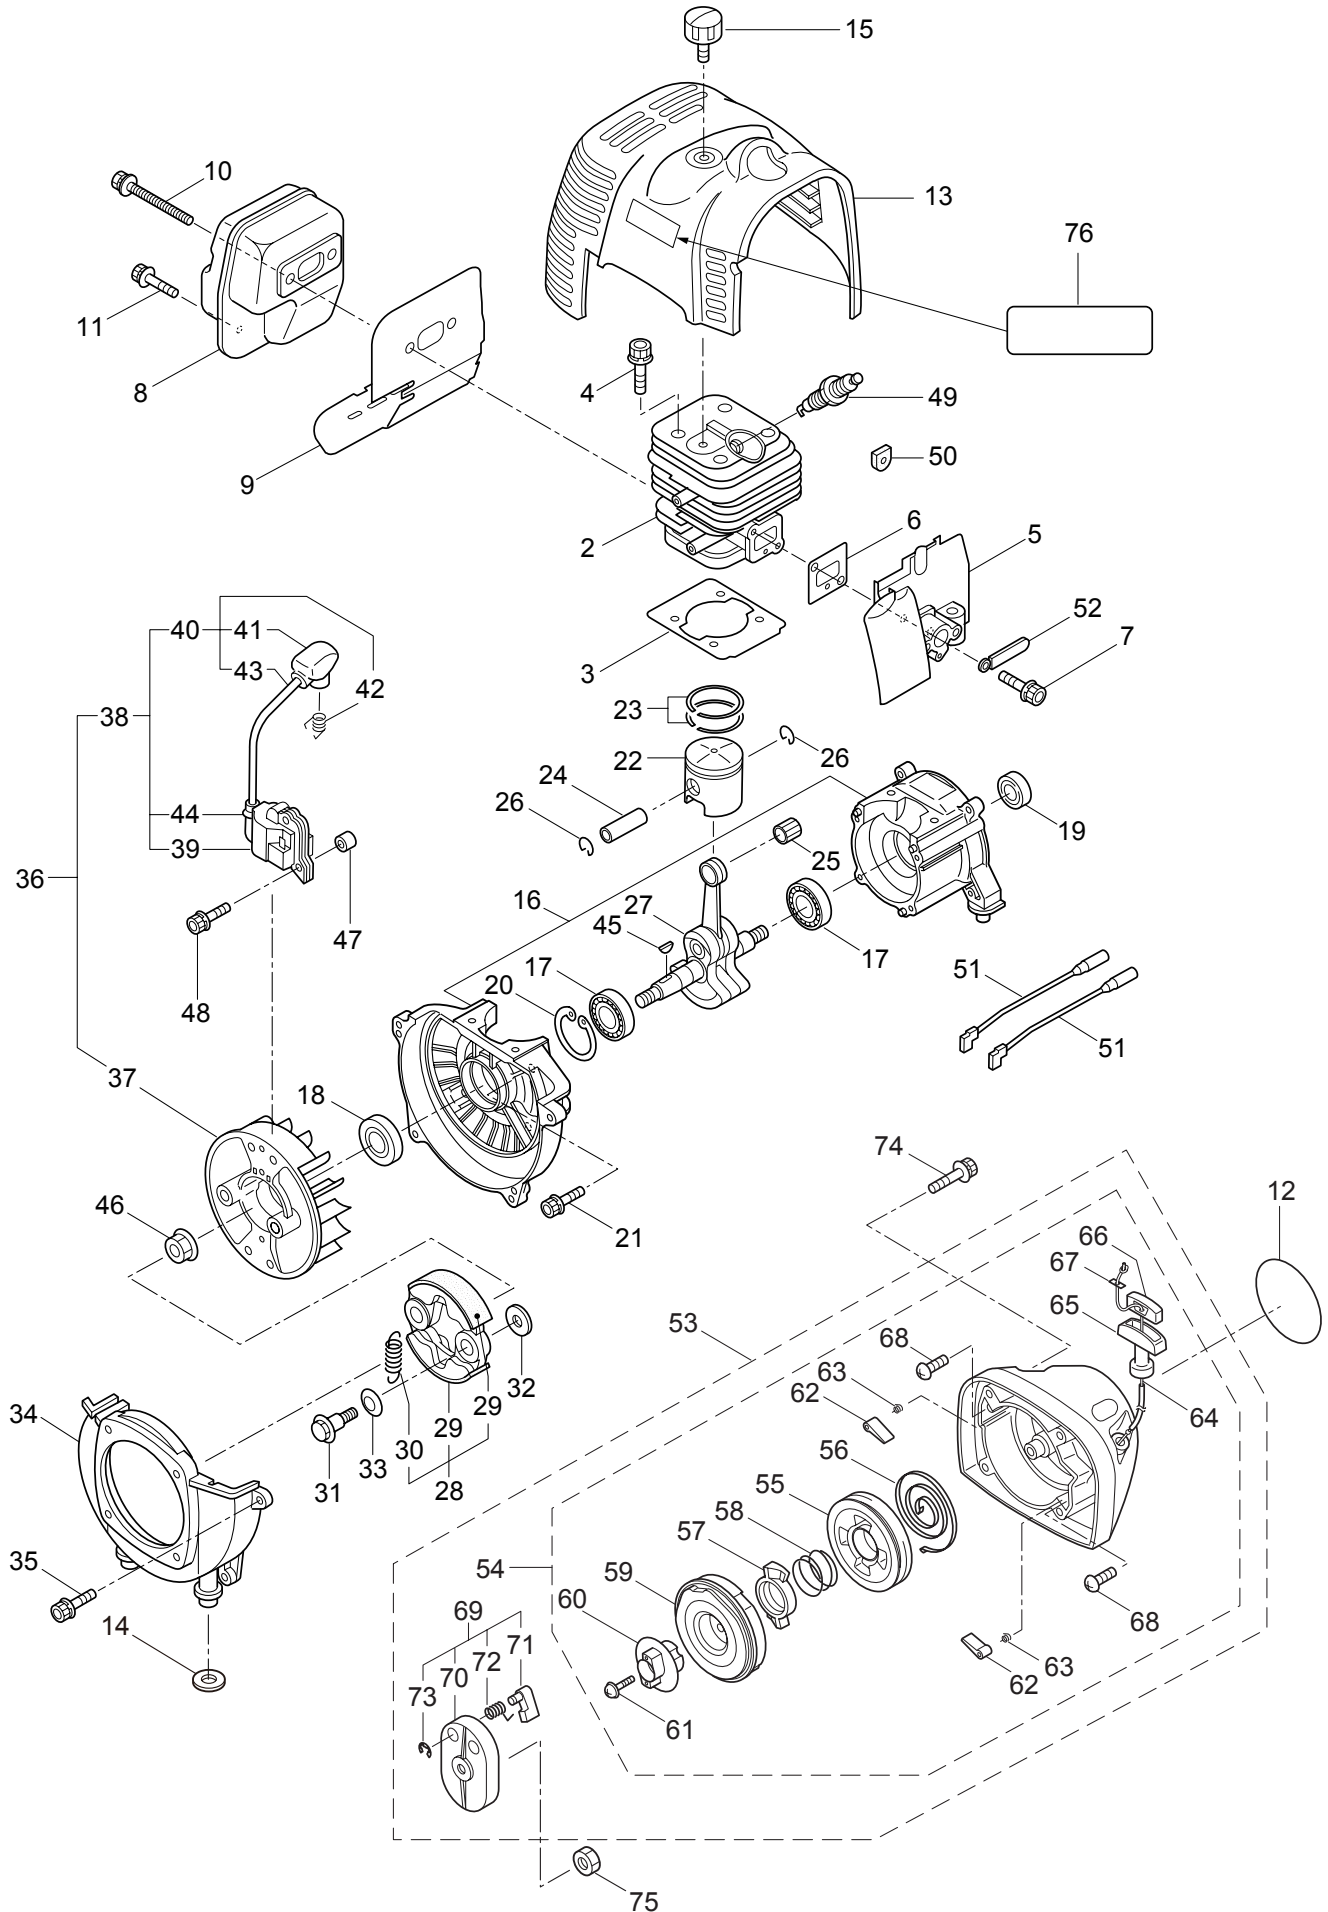

3. BC5021H-RS ENGINE

Ref. No.	Part No.	Part Name	Q'ty	Remarks
3-46	262731	Nut,Rotor	1	M10
3-47	280381	Spacer	2	
3-48	283669	Cap Screw	2	M4x25
3-49	261200	Spark Plug	1	NGK BPM6Y
3-50	281172	Grommet	1	
3-51	267492	Lead	2	130L
3-52	264588	Clamp	1	
3-53	282294	Recoil Starter Ass'y	1	Incl.54-73
3-54	282295	Starter Ass'y	1	Incl.55-68
3-55	280994	Pulley	1	
3-56	280995	Spiral Spring	1	
3-57	280996	Pawl	1	
3-58	280997	Return Spring	1	
3-59	283123	Spring Comp.	1	
3-60	280999	Plate	1	
3-61	281000	Set Screw	1	
3-62	281001	Pawl	2	
3-63	281002	Return Spring	2	
3-64	281004	Starter Rope	1	
3-65	262633	Starter Grip	1	
3-66	262981	Cap	1	
3-67	281005	Rope Stopper	1	
3-68	282622	Screw	2	
3-69	282623	Starter Pulley Ass'y	1	Incl.70-73
3-70	282282	Starter Pulley	1	
3-71	262636	Pawl	2	
3-72	262637	Return Spring	2	
3-73	262638	E-Ring	2	
3-74	261607	Cap Screw	4	M5x16
3-75	126990	Nut	1	M8
3-76	286912	Label	1