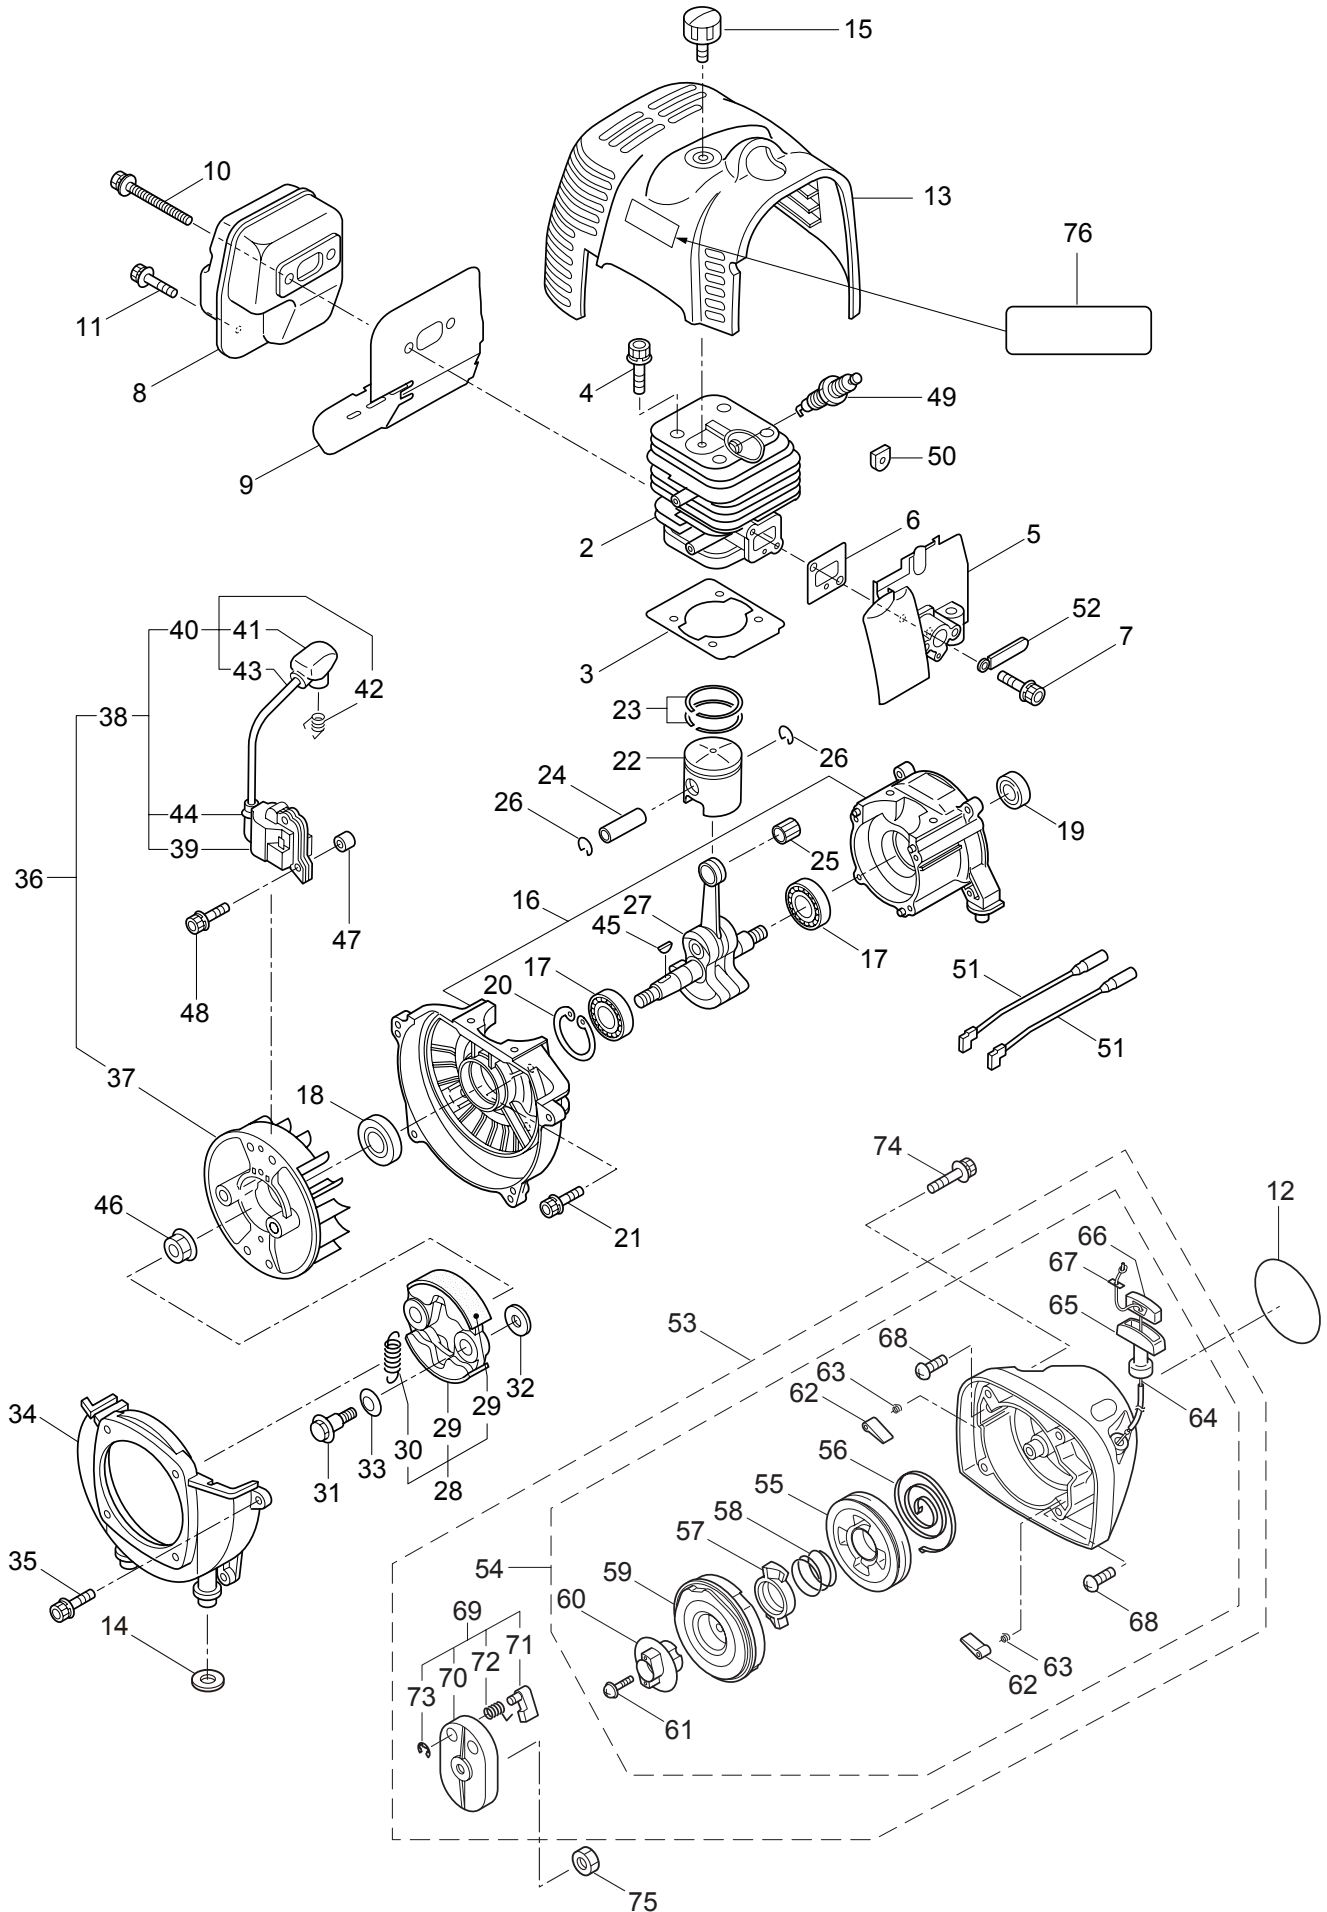

3. BC5021H-RS ENGINE

Ref. No.	Part No.	Part Name	Q'ty	Remarks
3-1	858499	Engine	1	NE500TH/04
3-2	283076	Cylinder	1	New gasket required
3-3	282259	Gasket	1	
3-4	261612	Cap Screw	4	M5x30
3-5	282261	Insulator	1	New gasket required
3-6	282262	Gasket	1	
3-7	267290	Cap Screw	2	M5x20
3-8	282264	Muffler Comp.	1	
3-9	282271	Gasket	1	
3-10	266713	Cap Screw	2	M5x60
3-11	283315	Screw	1	M5x12W-12
3-12	286911	Label	1	NE500
3-13	282274	Top Cover	1	
3-14	285735	Packing	4	
3-15	262556	Knob	1	
3-16	282277	Crankcase	1	
3-17	262658	Bearing	2	#6202C3
3-18	262660	Oil Seal	1	TC15357
3-19	262565	Oil Seal	1	ISCD15257
3-20	012380	Snap Ring	1	#35
3-21	261612	Cap Screw	4	M5x30
3-22	283078	Piston	1	
3-23	282941	Piston Ring	2	(2)Required
3-24	262749	Piston Pin	1	
3-25	262659	Bearing,Needle	1	KTV111414EG01B2
3-26	262479	Clip,Piston Pin	2	
3-27	283038	Crankshaft/Conn.Rod Ass'y	1	
3-28	262577	Clutch Ass'y	1	Incl.29,30
3-29	282624	Clutch Shoe	2	(2)required
3-30	263615	Spring,Clutch	1	
3-31	283671	Cap Screw	2	M8x1.25
3-32	262683	Washer	2	8x22xt1.2
3-33	262682	Wave Washer	2	
3-34	282285	Fan Cover	1	
3-35	261250	Cap Screw	4	M5x20
3-36	282287	Magneto Ass'y	1	Incl.37-44
3-37	282288	Rotor/Fan	1	
3-38	282289	Ignition Coil Ass'y	1	Incl.39-44
3-39	267572	Coil	1	
3-40	282290	Spark Plug Wire Ass'y	1	Incl.41-43
3-41	282292	Plug Boot	1	
3-42	261075	Connector	1	
3-43	282291	Spark Plug Wire	1	
3-44	261072	Cap	1	
3-45	261076	Woodruff Key	1	3x10