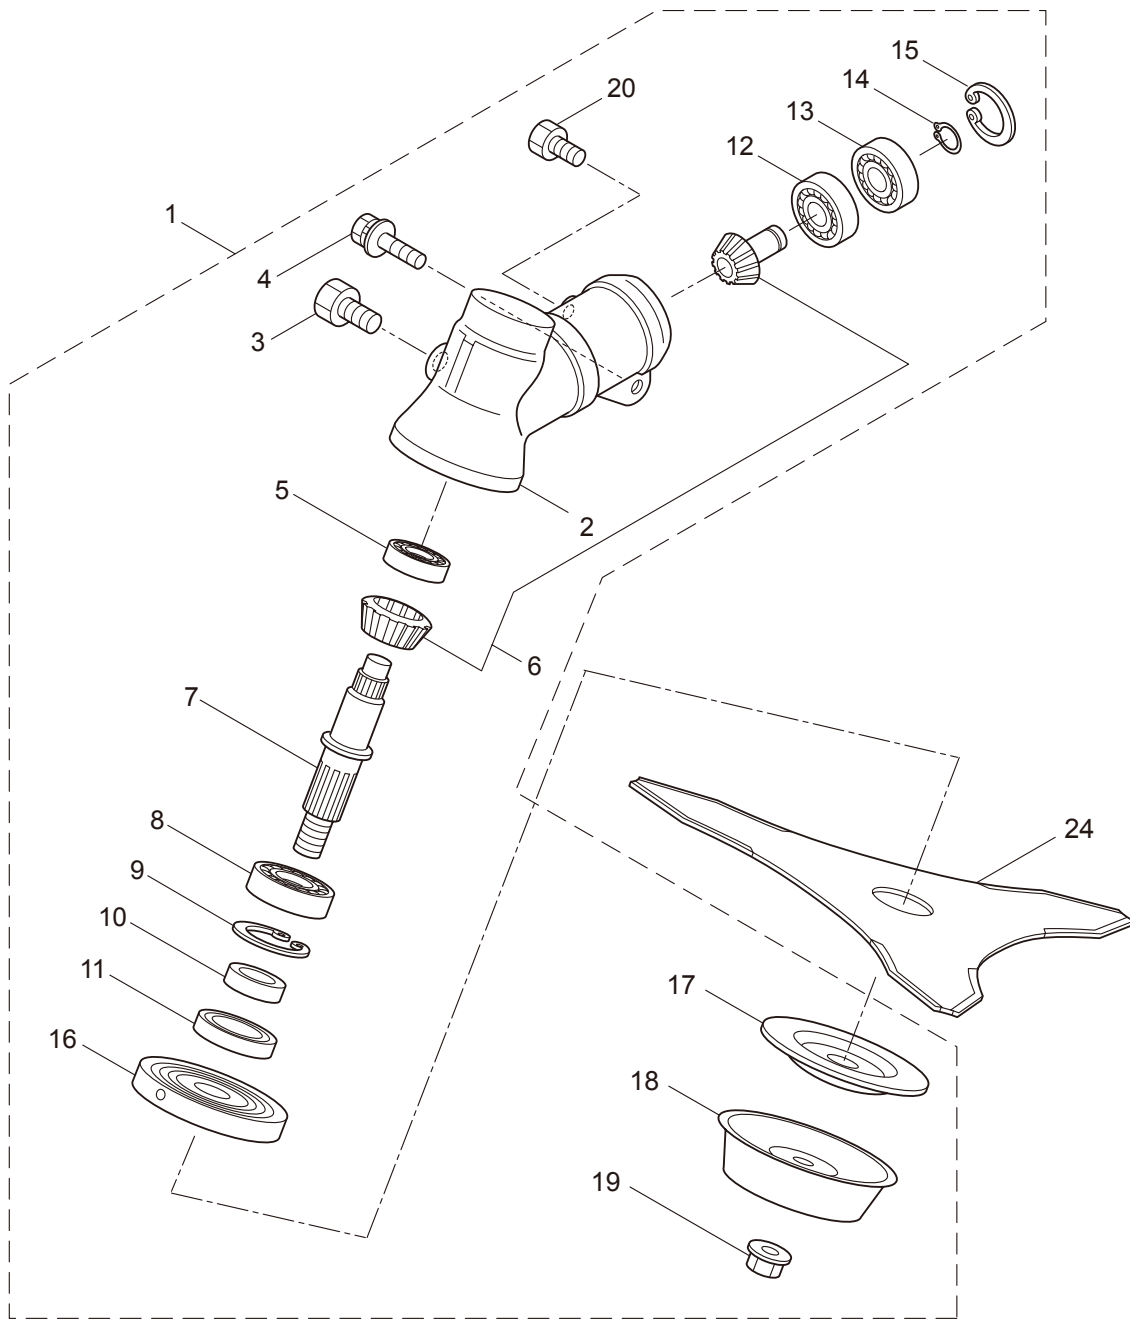

2. BC5021H-RS
GEAR CASE

Ref. No.	Part No.	Part Name	Q'ty	Remarks
2-1	229098	Gearcase Ass'y	1	Incl.2-20
2-2	219646	Gearcase	1	
2-3	089101	Bolt	1	M8x10
2-4	092556	Bolt	1	M6x30
2-5	210560	Bearing	1	#609
2-6	227102	Gear Set	1	
2-7	229099	Blade Shaft	1	
2-8	022009	Bearing	1	#6002
2-9	016732	Snap Ring	1	#32
2-10	212394	Collar	1	15x22x8L
2-11	211818	Oil Seal	1	D22 32 6
2-12	014490	Bearing	1	#6000
2-13	106933	Bearing	1	#6000Z
2-14	014210	Snap Ring	1	#10
2-15	054676	Snap Ring	1	#26
2-16	217060	Boss Adapter	1	
2-17	217061	Clamping Washer	1	
2-18	230849	Stabilizer	1	
2-19	227961	Blade Locking Nut	1	
2-20	089747	Bolt	1	M6x12
2-21	228008	Box Spanner	1	
2-22	022865	Double-ended Wrench	1	8x10
2-23	210181	Lever Handle	1	3.5x170L
2-24	227910	3-Teeth Blade	1	
2-25	230756	Instruction Manual	1