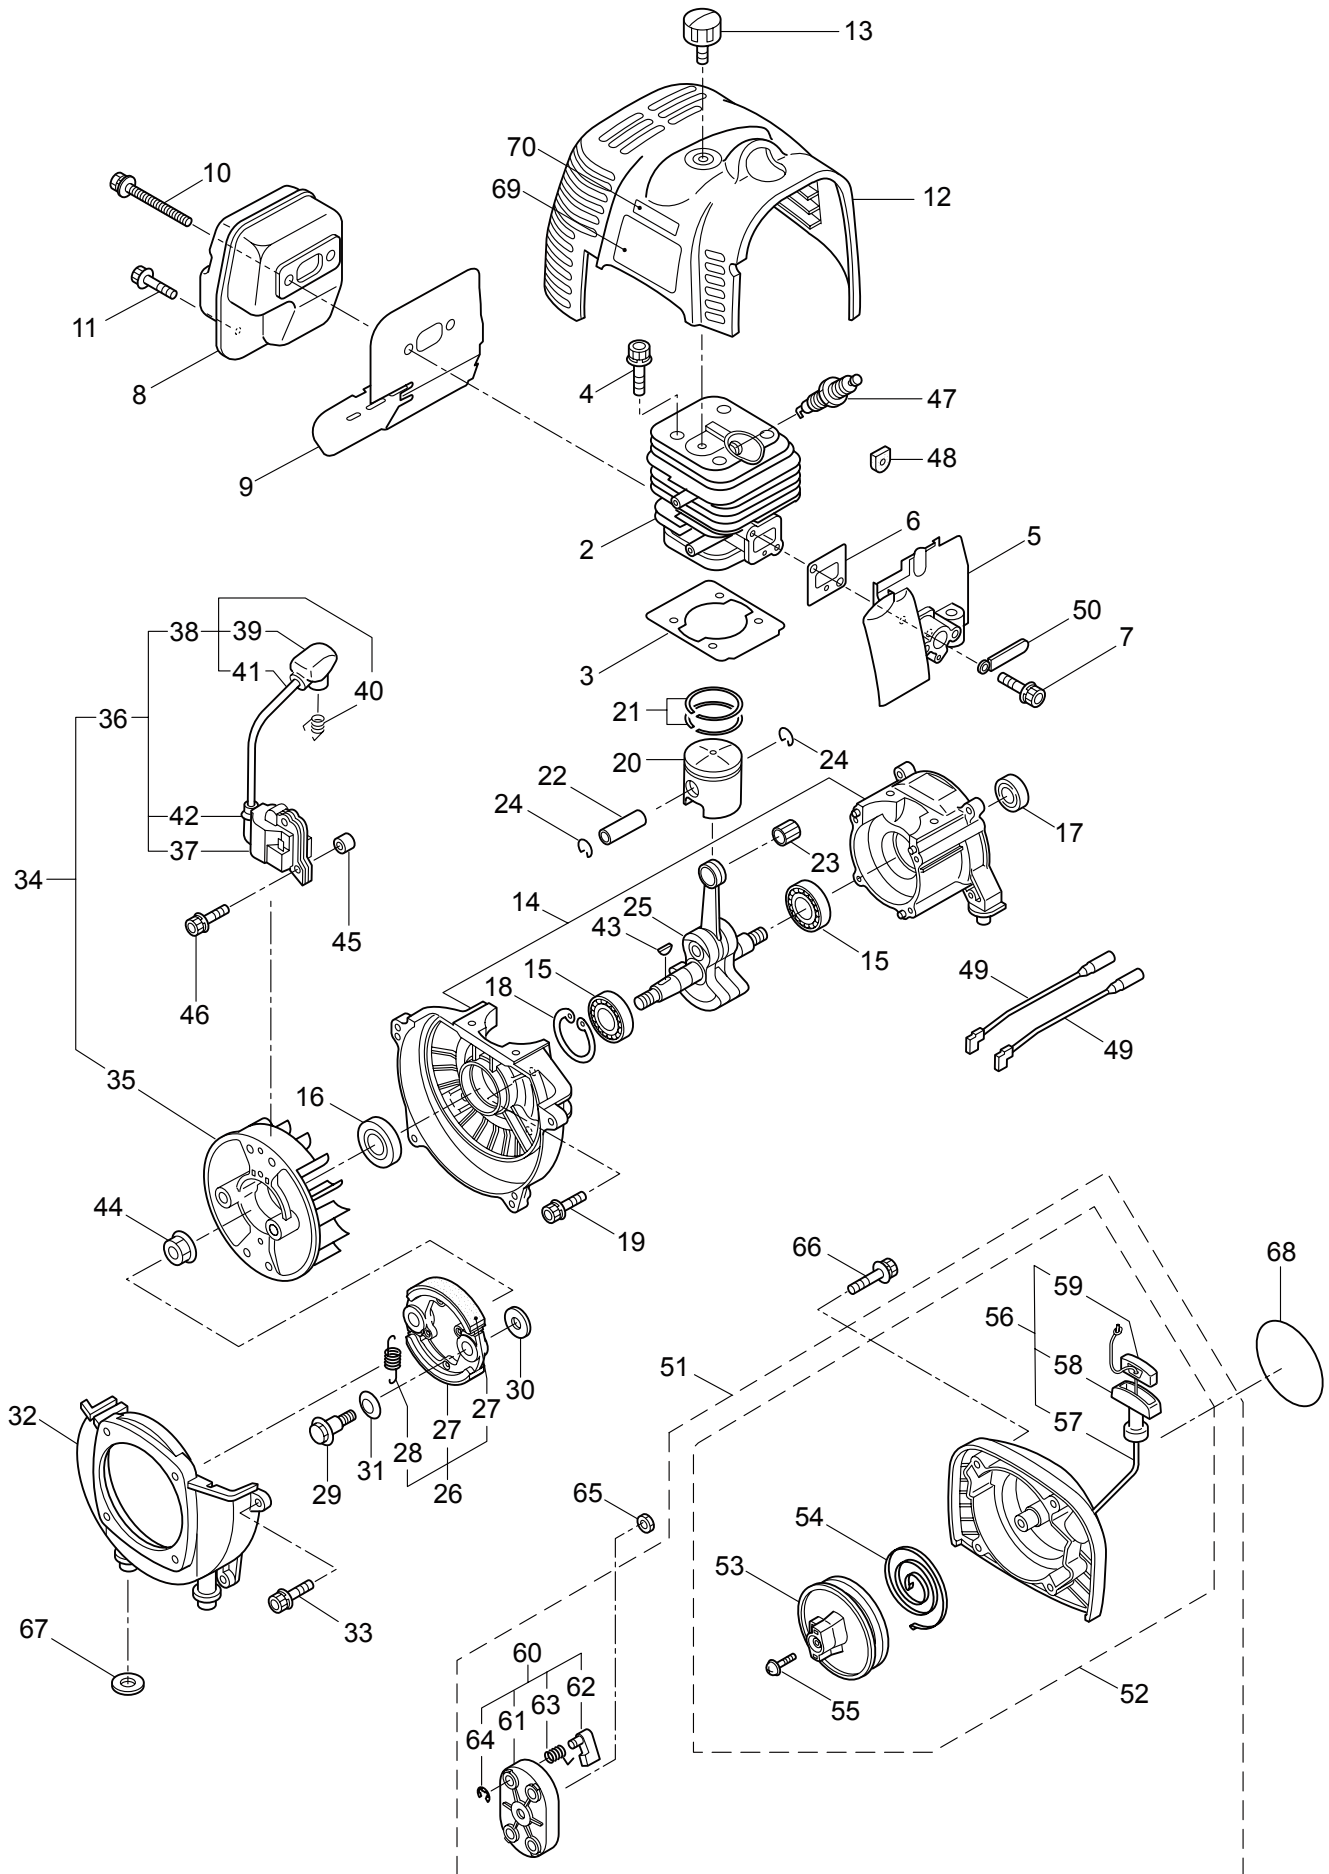

3. BC4320i
ENGINE

Ref. No.	Part No.	Part Name	Q'ty	Remarks
3-46	261256	Cap Screw	2	M4x25
3-47	261200	Spark Plug	1	NGK BPM6Y
3-48	281172	Grommet	1	
3-49	267492	Lead	2	130L
3-50	264588	Clamp	1	
3-51	285674	Recoil Starter Ass'y	1	Incl.52-64
3-52	285675	Starter Ass'y	1	Incl.53-59
3-53	285676	Reel	1	
3-54	280995	Spiral Spring	1	
3-55	281000	Set Screw	1	
3-56	285677	Starter Rope Ass'y	1	Incl.57-59
3-57	285678	Starter Rope	1	
3-58	262633	Starter Grip	1	
3-59	262981	Cap	1	
3-60	285679	Starter Pulley Ass'y	1	Incl.61-64
3-61	285680	Starter Pulley	1	
3-62	285681	Pawl	2	
3-63	285682	Return Spring	2	
3-64	262638	E-Ring	2	
3-65	285736	Nut	1	M8
3-66	261607	Cap Screw	4	M5x16
3-67	285735	Packing	4	
3-68	289470	Label	1	
3-69	289471	Label	1	
3-70	289474	Label	1