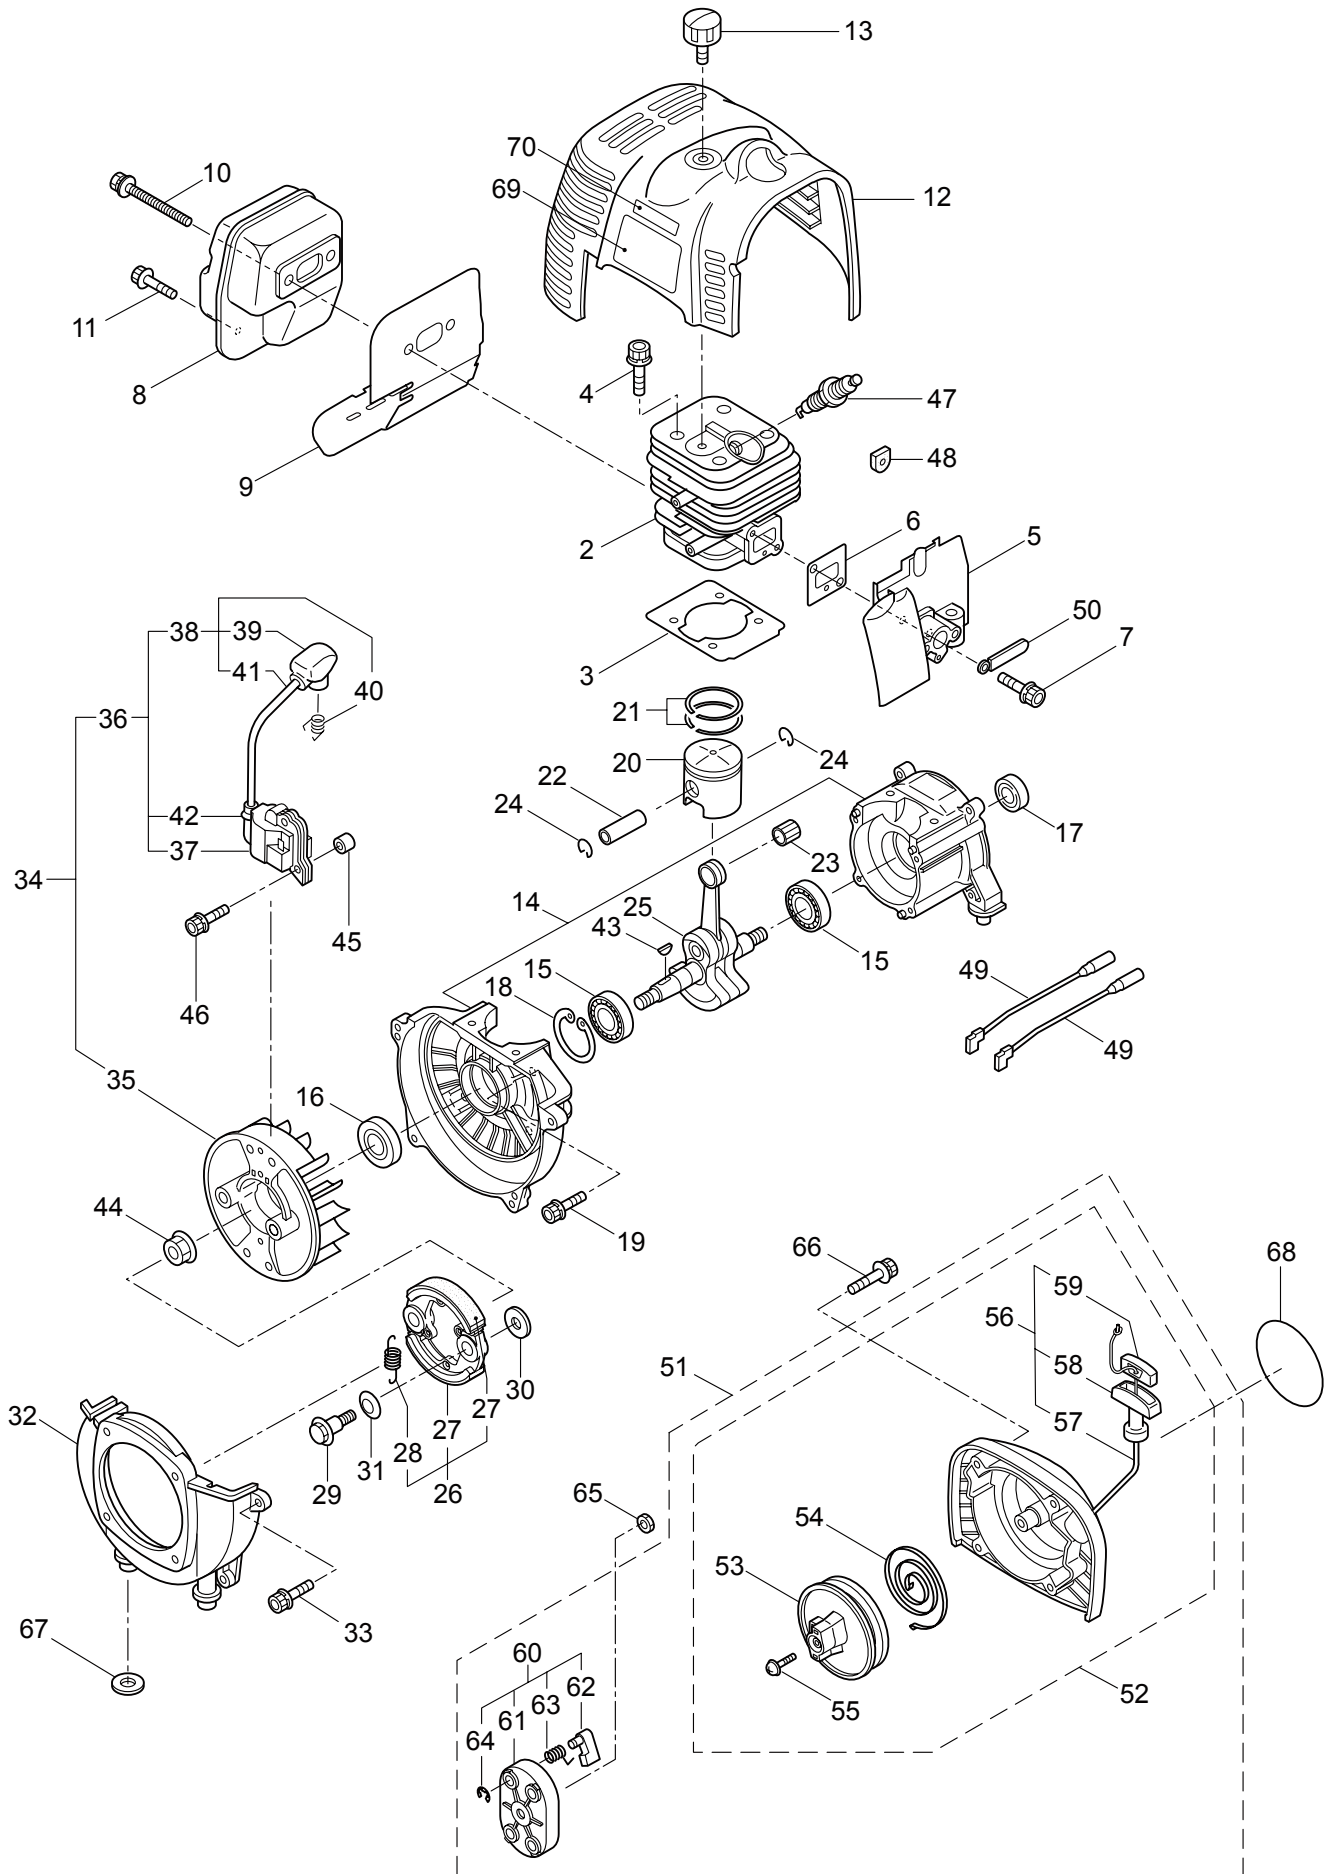

3. BC4320i
ENGINE

Ref. No.	Part No.	Part Name	Q'ty	Remarks
3-1	859120	Engine	1	NE420/37
3-2	282257	Cylinder	1	New gasket required
3-3	282259	Gasket	1	
3-4	261612	Cap Screw	4	M5x30
3-5	282261	Insulator	1	New gasket required
3-6	286715	Gasket	1	
3-7	267290	Cap Screw	2	M5x20
3-8	282264	Muffler Comp.	1	
3-9	282271	Gasket	1	
3-10	266713	Cap Screw	2	M5x60
3-11	283315	Screw	1	M5x12W-12
3-12	289468	Top Cover	1	
3-13	262556	Knob	1	
3-14	282277	Crankcase	1	
3-15	262658	Bearing	2	#6202C3
3-16	262660	Oil Seal	1	TC15357
3-17	262565	Oil Seal	1	ISCD15257
3-18	012380	Snap Ring	1	#35
3-19	261612	Cap Screw	4	M5x30
3-20	265227	Piston	1	
3-21	262476	Piston Ring	2	(2)Required
3-22	262749	Piston Pin	1	
3-23	262659	Bearing, Needle	1	KTV111414EG01B2
3-24	262479	Clip, Piston Pin	2	
3-25	283038	Crankshaft/Conn.Rod Ass'y	1	
3-26	286905	Clutch Ass'y	1	Incl.27,28
3-27	286906	Clutch Shoe	2	(2)Required
3-28	286907	Spring, Clutch	1	
3-29	287091	Cap Screw	2	M8x1.25
3-30	262683	Washer	2	8x22x1.2
3-31	262682	Wave Washer	2	
3-32	282285	Fan Cover	1	
3-33	261250	Cap Screw	4	M5x20
3-34	282287	Magneto Ass'y	1	Incl.35-42
3-35	282288	Rotor/Fan	1	
3-36	282289	Ignition Coil Ass'y	1	Incl.37-42
3-37	267572	Coil	1	
3-38	282290	Spark Plug Wire Ass'y	1	Incl.39-41
3-39	282292	Plug Boot	1	
3-40	261075	Connector	1	
3-41	282291	Spark Plug Wire	1	
3-42	261072	Cap	1	
3-43	261076	Woodruff Key	1	3x10
3-44	262731	Nut, Rotor	1	M10
3-45	280381	Spacer	2