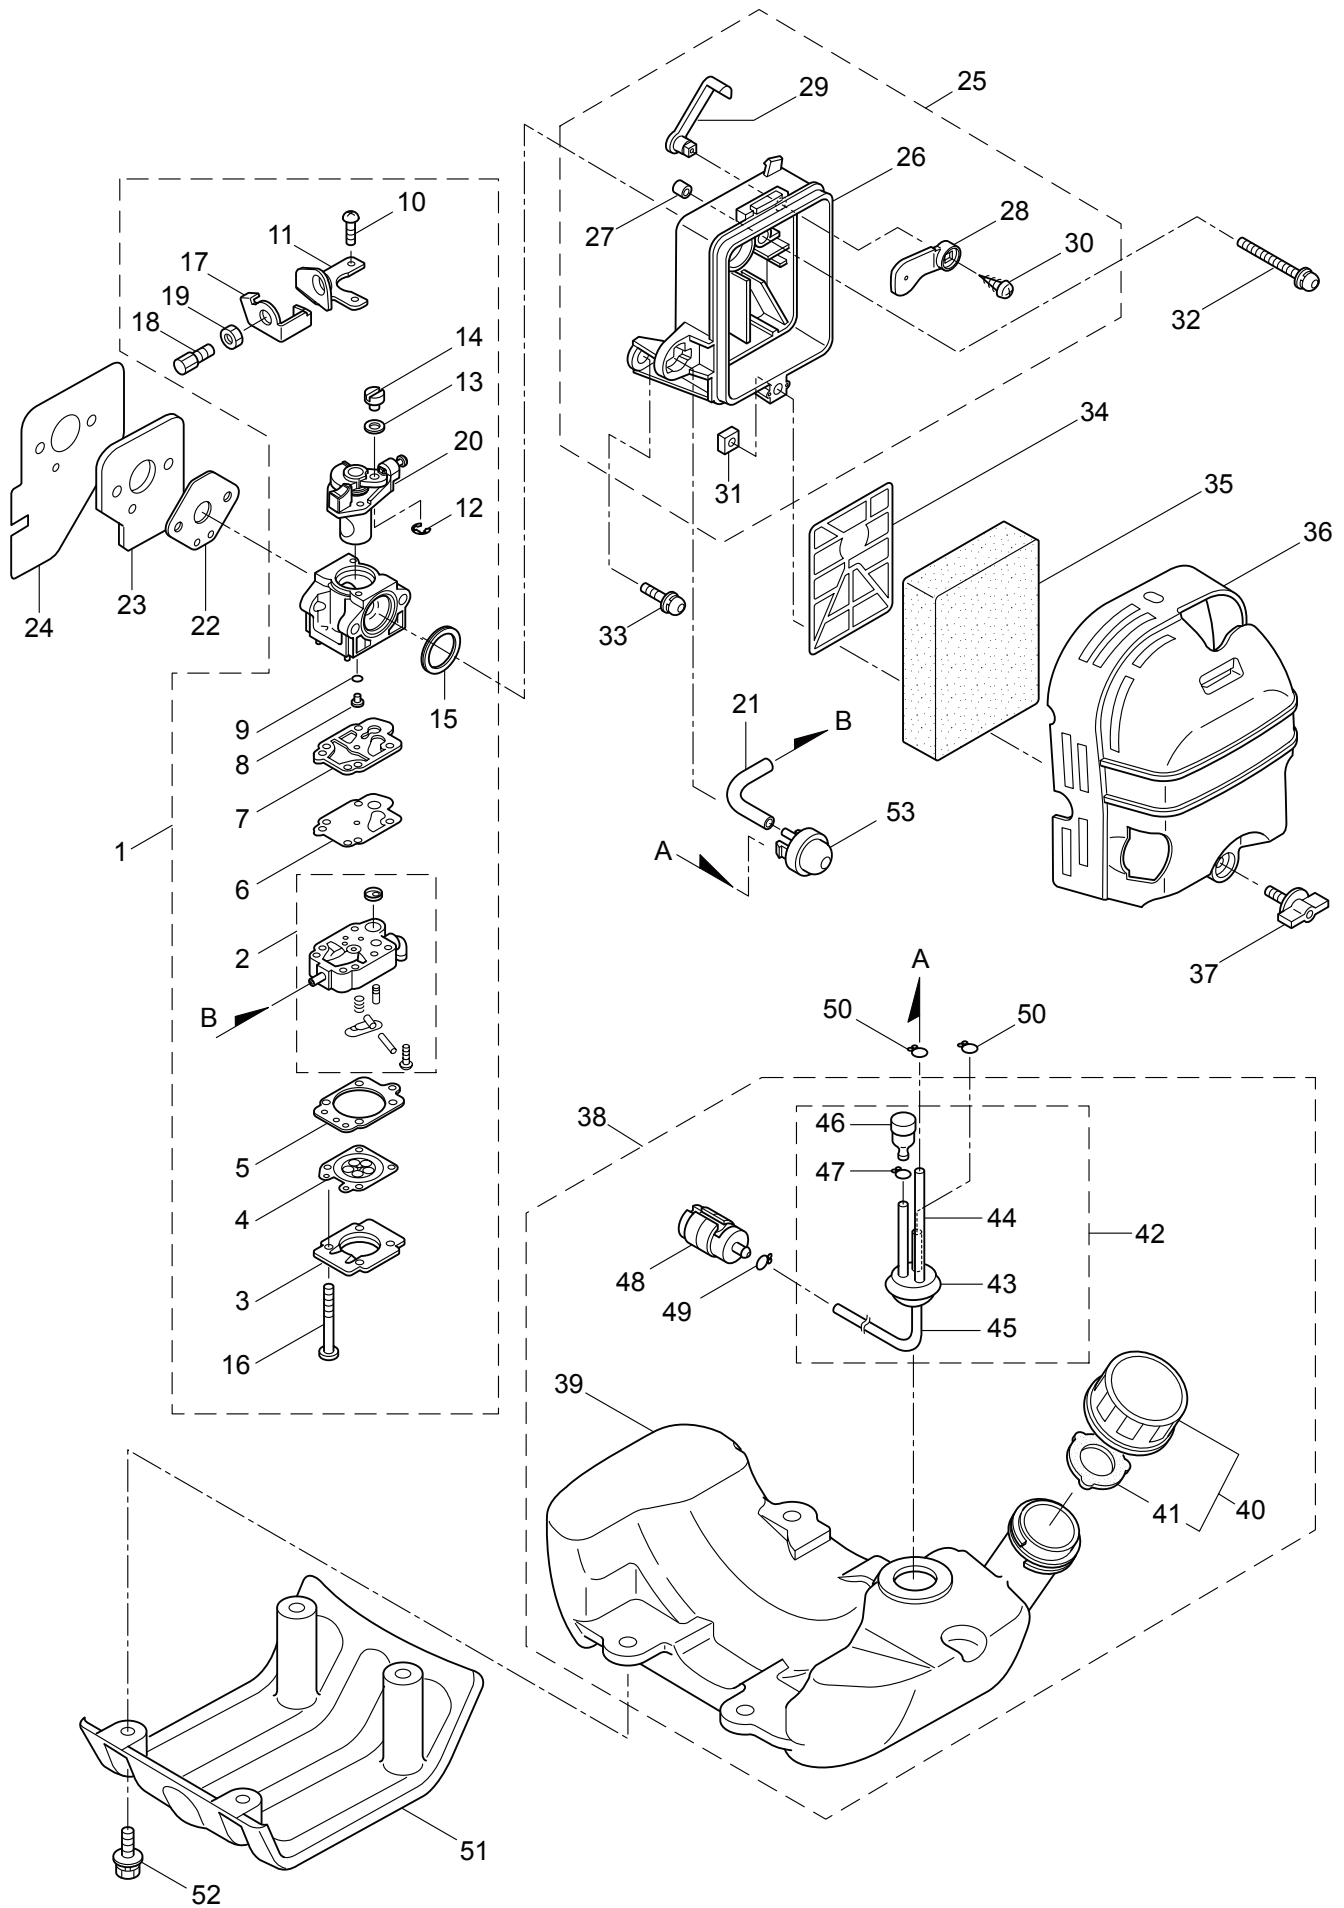

4. BC4320i
CARBURETOR, FUEL TANK

Ref. No.	Part No.	Part Name	Q'ty	Remarks
4-46	261590	Breather	1	
4-47	261117	Clip	1	
4-48	267328	Fuel Filter Ass'y	1	
4-49	261117	Clip	1	
4-50	261117	Clip	2	
4-51	285167	Stand	1	
4-52	281714	Cap Screw	4	M5x20
4-53	282299	Pump	1