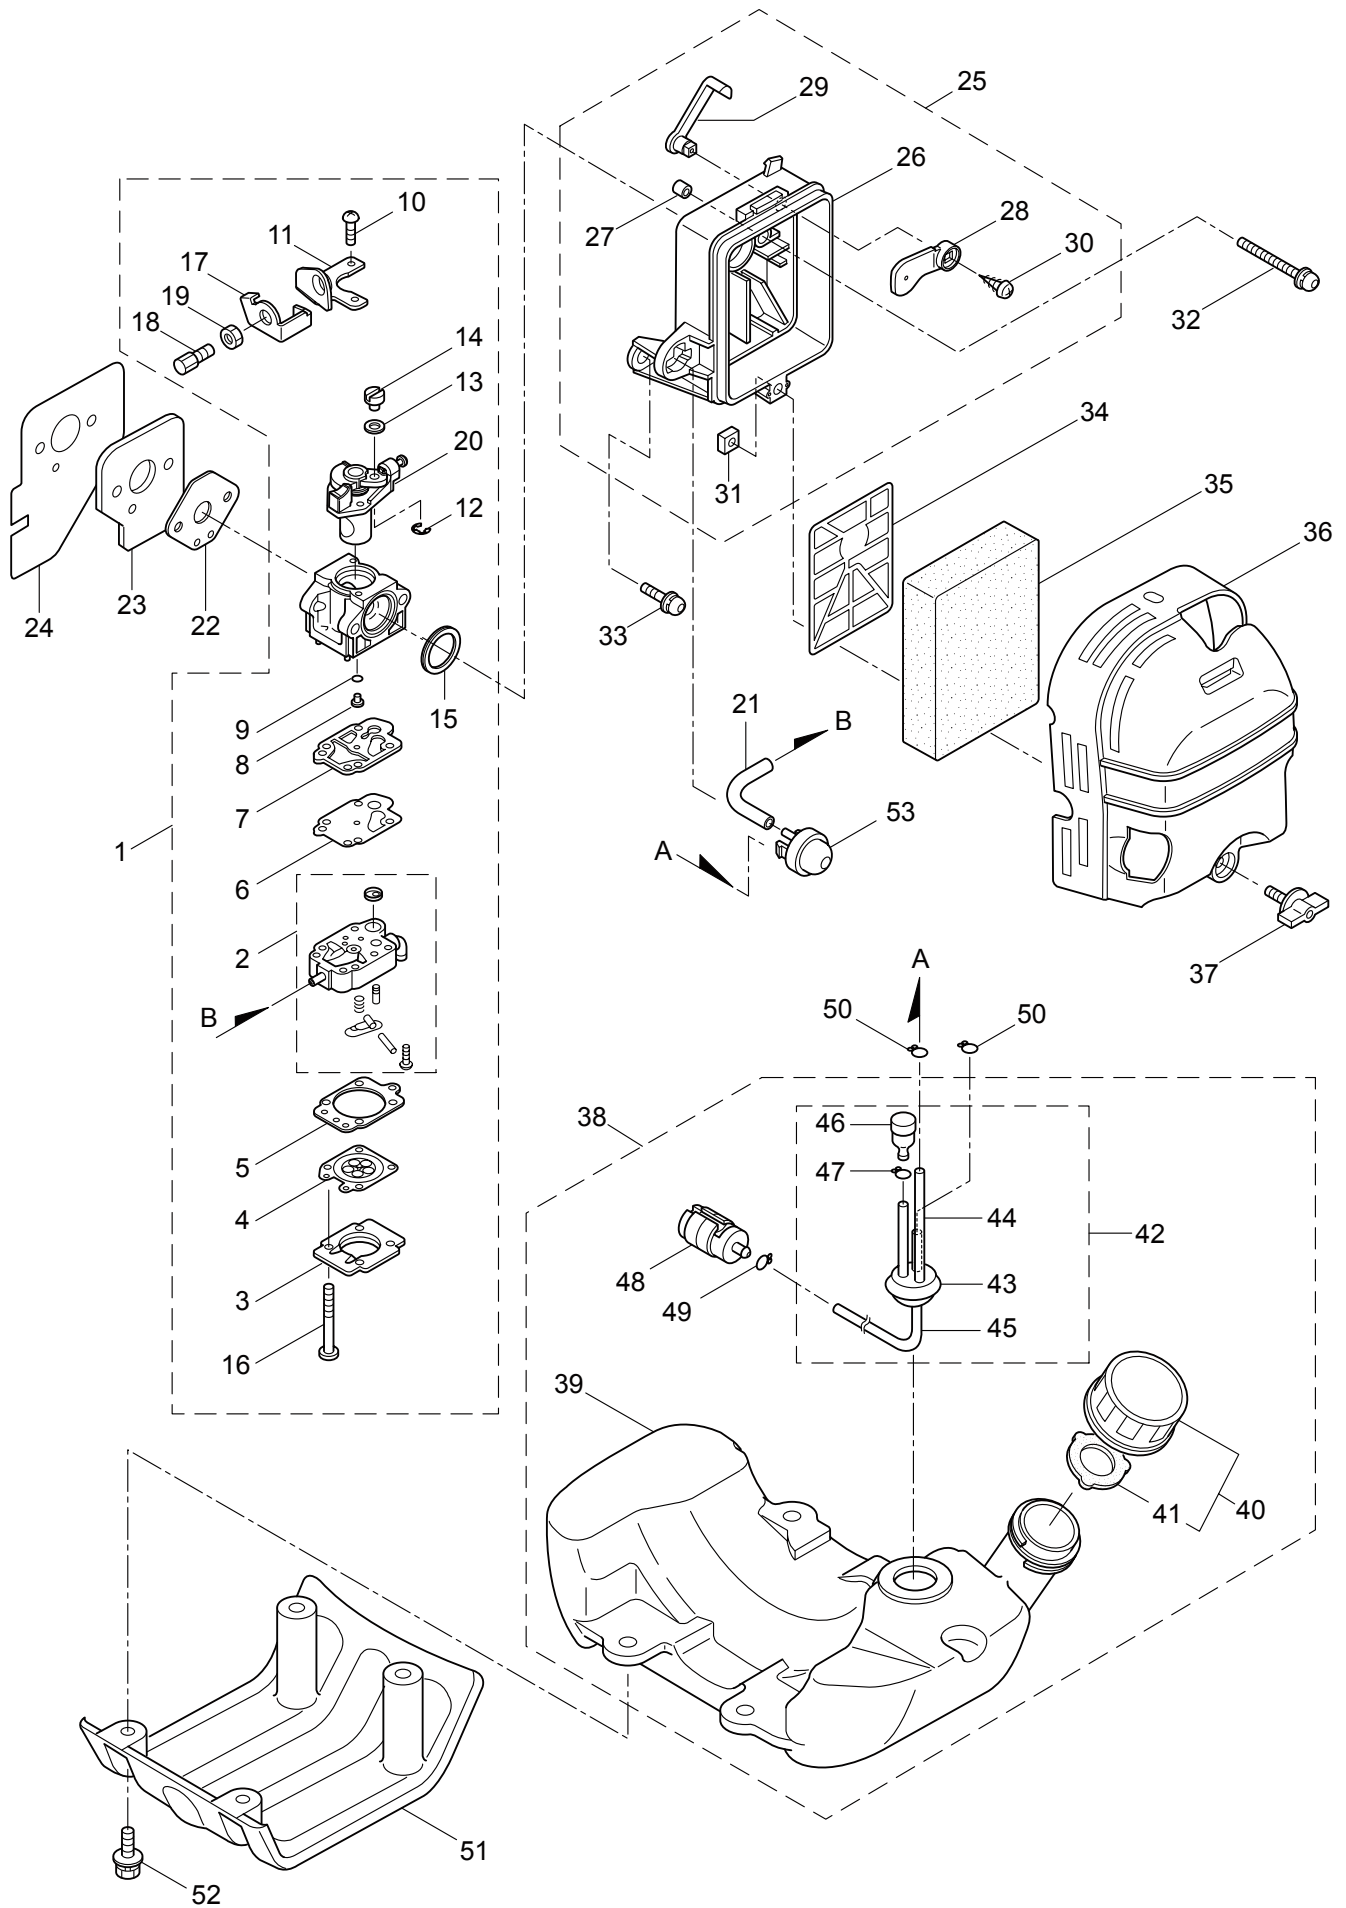

4. BC4320i
CARBURETOR, FUEL TANK

Ref. No.	Part No.	Part Name	Q'ty	Remarks
4-1	287137	Carburetor Ass'y	1	Incl.2-20 New gasket required
4-2	283124	Pump Body	1	
4-3	263726	Cover Plate	1	
4-4	283905	Diaphragm, Meterring	1	
4-5	263727	Gasket	1	
4-6	262994	Diaphragm,Fuel Pump	1	
4-7	282576	Gasket	1	
4-8	284875	Main Jet	1	
4-9	261871	O-Ring	1	
4-10	261875	Screw	2	
4-11	264677	Bracket	1	
4-12	261876	E-Ring	1	
4-13	264678	Washer	1	
4-14	261658	Swivel	1	
4-15	261657	Packing	1	
4-16	263737	Screw	4	
4-17	283935	Plate	1	
4-18	265409	Adapter	1	
4-19	283936	Nut	1	M6
4-20	287728	Throttle Valve	1	
4-21	282512	Fuel Pipe	1	
4-22	282301	Gasket	1	
4-23	283086	Divider	1	
4-24	283087	Gasket	1	
4-25	282302	Case Ass'y	1	Incl.26-31
4-26	282303	Case Body	1	
4-27	282484	Sleeve	3	
4-28	282304	Valve	1	
4-29	282305	Lever	1	
4-30	269032	Screw	1	
4-31	269423	Nut	1	
4-32	262720	Cap Screw	2	M5x55
4-33	264807	Cap Screw	1	M5x16
4-34	282481	Plate	1	
4-35	282306	Element	1	
4-36	285163	Cleaner Cover	1	
4-37	281438	Knob	1	
4-38	283487	Fuel Tank Ass'y	1	Incl.39-49
4-39	282310	Fuel Tank	1	
4-40	281565	Fuel Tank Cap Ass'y	1	Incl.41
4-41	269377	Gasket	1	
4-42	282312	Fuel Pipe Ass'y	1	Incl.43-47
4-43	268065	Grommet	1	
4-44	282511	Return Pipe	1	
4-45	262649	Fuel Pipe	1