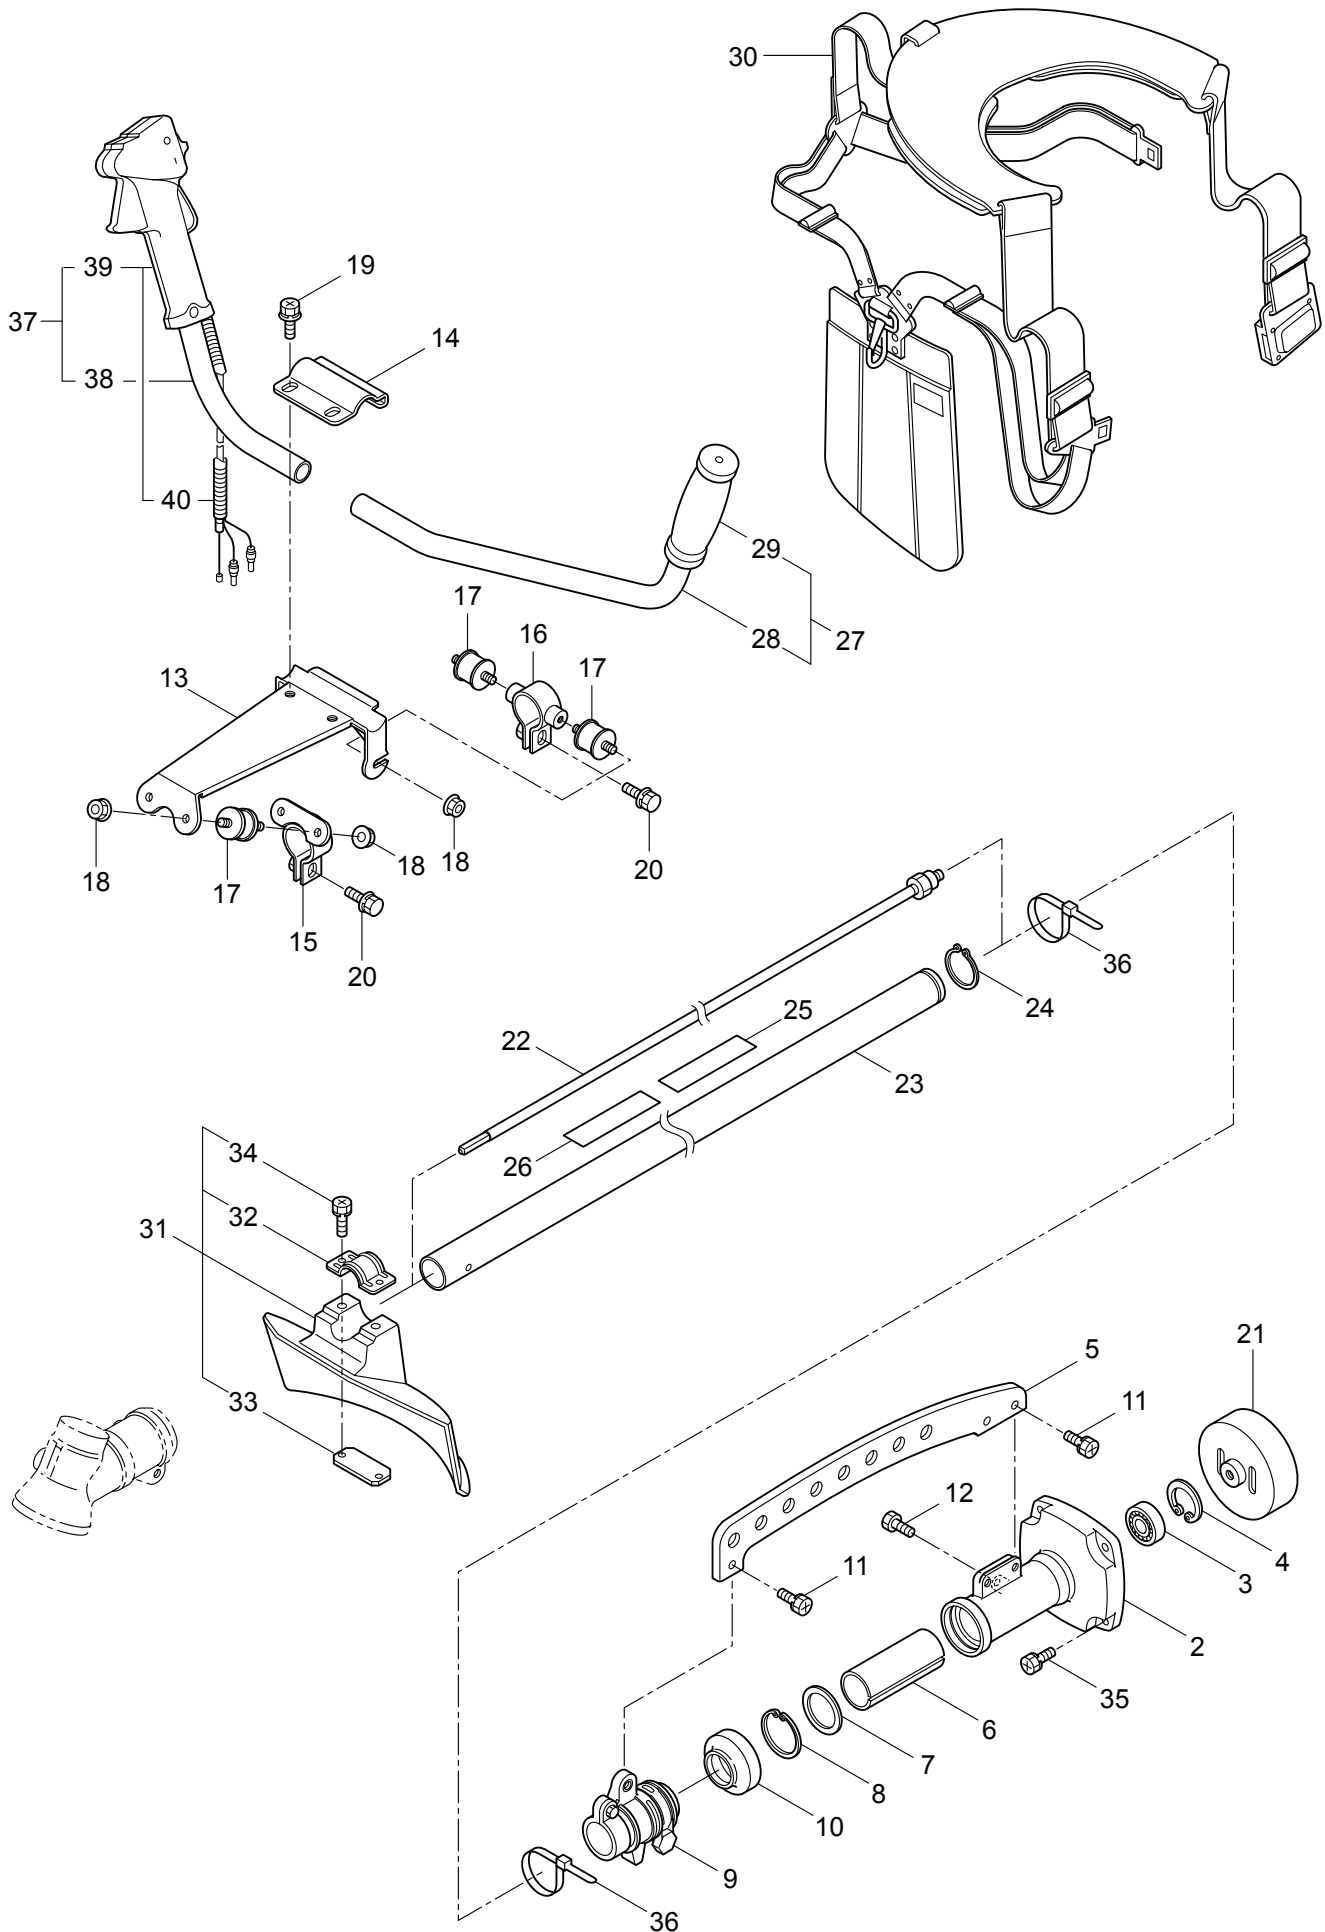

PARTS LIST

BC4320i

CONTENTS

1. MAIN BODY	1 ~ 2
2. GEARCASE	3 ~ 4
3. ENGINE	5 ~ 8
4. CARBURETOR, FUEL TANK	9 ~ 12
5. ACCESSORIES	13 ~ 14

FUREKY

2012. 05.

P/N 523399

1. BC4320i
MAIN BODY

Ref. No.	Part No.	Part Name	Q'ty	Remarks
1-1	364071	BC4320i	1	
1-2	230695	Clutch Case	1	
1-3	140474	Bearing	1	#6202ZZ
1-4	012380	Snap Ring	1	#35
1-5	230689	Stay	1	
1-6	230699	Sleeve	1	32.4x28x80L
1-7	230697	Washer	1	40x30x2
1-8	012381	Snap Ring	1	#40
1-9	230693	Bracket Comp.	1	
1-10	230696	Dust Cover	1	
1-11	092551	Bolt	3	M6x15
1-12	089819	Bolt	1	M6x8
1-13	234236	Buffer Body	1	
1-14	234237	Plate	1	
1-15	234238	Pipe Band A Comp.	1	
1-16	234241	Pipe Band B Comp.	1	
1-17	054797	Buffer	4	
1-18	126756	Nut	6	M6
1-19	092587	Bolt	2	M8x25
1-20	126763	Bolt	2	M8x20(SM)
1-21	230704	Clutch Drum Comp.	1	78xM8
1-22	230703	Driveshaft	1	8x1572L
1-23	230701	Driveshaft Tube	1	28xT1.6x1520
1-24	230702	Snap Ring	1	#28
1-25	234222	Label	1	FUREKY BC4320i
1-26	213750	Label	1	Caution
1-27	234225	Handle Ass'y-Left	1	Incl.28,29
1-28	231815	Handle	1	
1-29	231817	Grip	1	
1-30	232001	Hanging Strap Ass'y	1	
1-31	234234	Safety Cover Ass'y	1	Incl.32-34
1-32	219874	Bracket	1	
1-33	210313	Threaded Bracket	1	
1-34	092555	Bolt	2	M6x30
1-35	092552	Bolt	4	M6x20
1-36	214022	Band	2	
1-37	234226	Handle Ass'y-Right	1	Incl.38-40
1-38	231816	Handle	1	
1-39	231818	Throttle Trigger	1	Incl.40
1-40	223862	Wire Ass'y	1	

2. BC4320i
GEARCASE

Ref. No.	Part No.	Part Name	Q'ty	Remarks
2-1	232919	Gearcase Ass'y	1	Incl.2-18
2-2	232833	Gearcase	1	
2-3	234109	Bolt	1	M8x8
2-4	092556	Bolt	1	M6x30
2-5	234349	Gear Set	1	
2-6	014490	Bearing	1	#6000
2-7	106933	Bearing	1	#6000Z
2-8	014210	Snap Ring	1	#10
2-9	054676	Snap Ring	1	#26
2-10	014490	Bearing	1	#6000
2-11	012544	Bearing	1	#6202
2-12	012380	Snap Ring	1	#35
2-13	232049	Oil Seal	1	D21355
2-14	232322	Bracket A Ass'y	1	
2-15	232052	Bracket B	1	
2-16	230849	Stabilizer	1	
2-17	232920	Nut	1	M10x1.25
2-18	089747	Bolt	1	M6x12