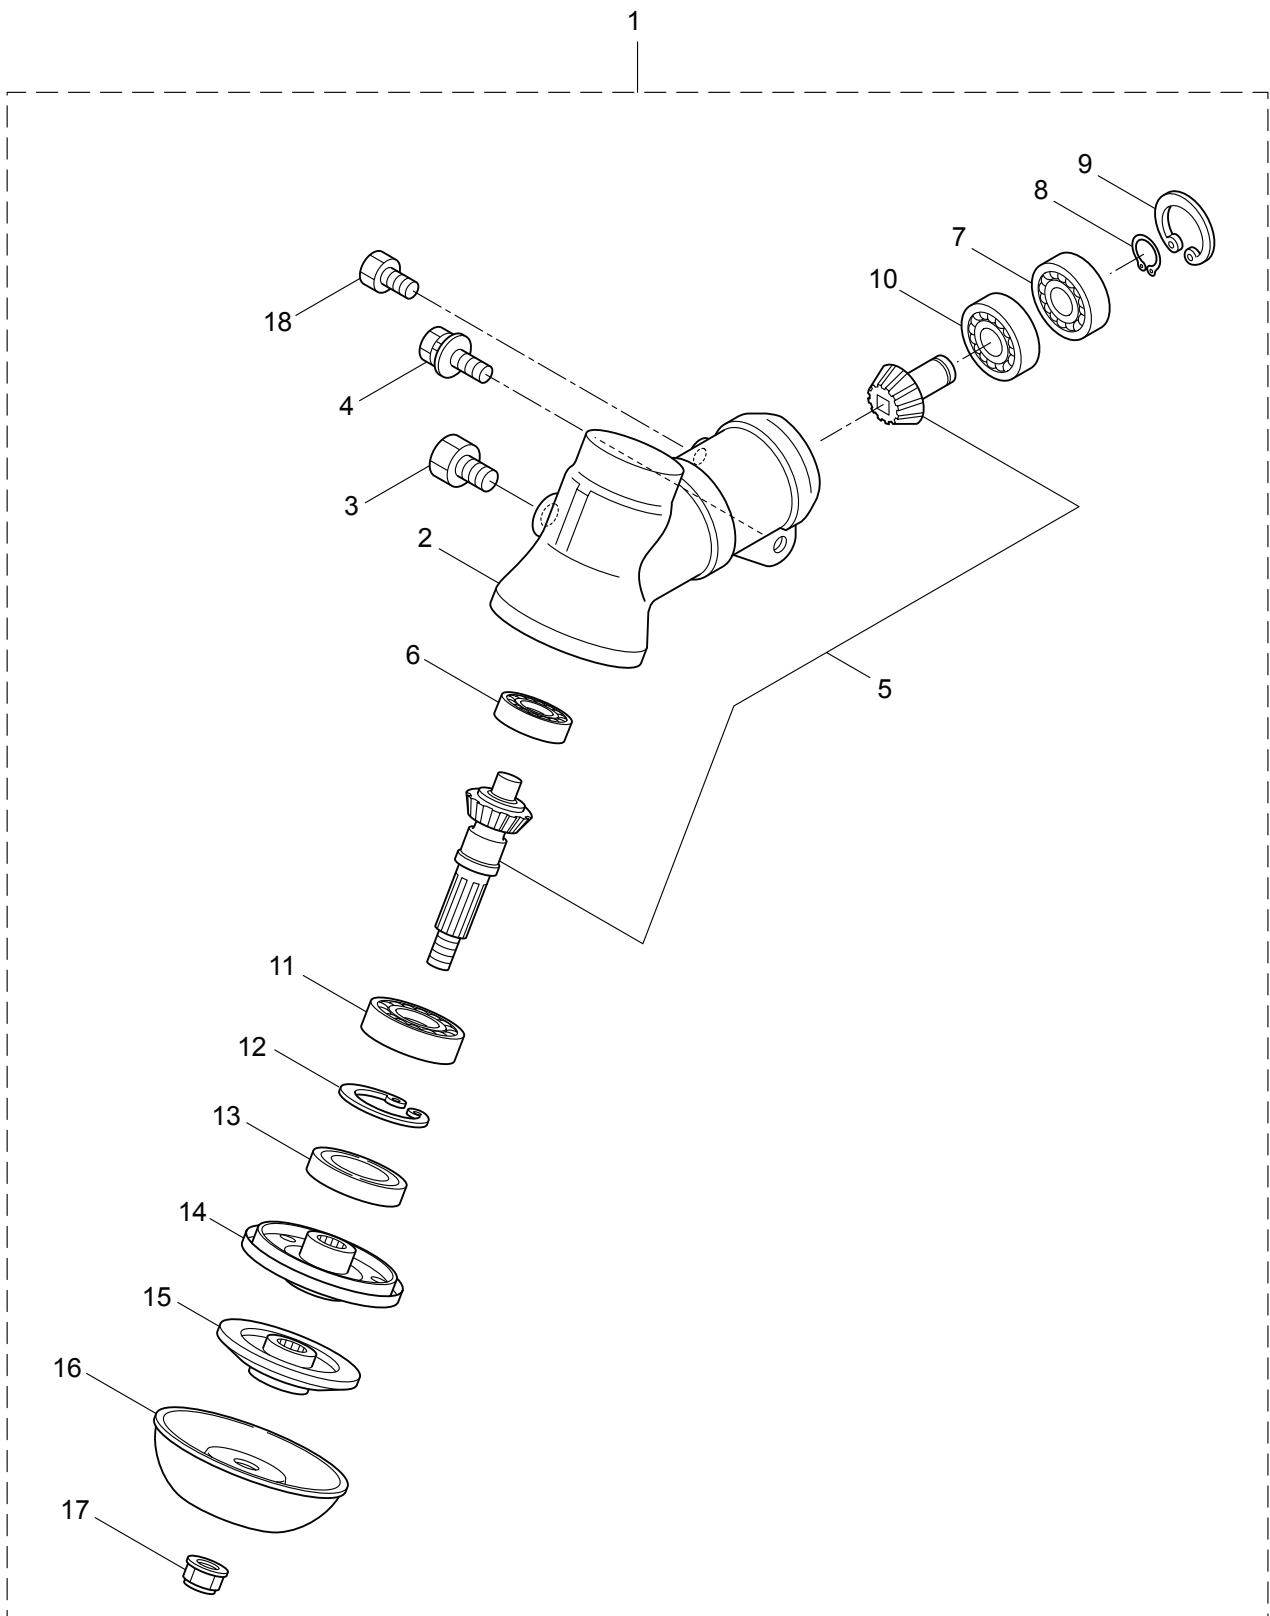

PARTS LIST

BC4320i

CONTENTS

1. MAIN BODY	1 ~ 2
2. GEARCASE	3 ~ 4
3. ENGINE	5 ~ 8
4. CARBURETOR, FUEL TANK	9 ~ 12
5. ACCESSORIES	13 ~ 14

FUREKY

2012. 05.

P/N 523399

1. BC4320i
MAIN BODY

Ref. No.	Part No.	Part Name	Q'ty	Remarks
1-1	364071	BC4320i	1	
1-2	230695	Clutch Case	1	
1-3	140474	Bearing	1	#6202ZZ
1-4	012380	Snap Ring	1	#35
1-5	230689	Stay	1	
1-6	230699	Sleeve	1	32.4x28x80L
1-7	230697	Washer	1	40x30x2
1-8	012381	Snap Ring	1	#40
1-9	230693	Bracket Comp.	1	
1-10	230696	Dust Cover	1	
1-11	092551	Bolt	3	M6x15
1-12	089819	Bolt	1	M6x8
1-13	234236	Buffer Body	1	
1-14	234237	Plate	1	
1-15	234238	Pipe Band A Comp.	1	
1-16	234241	Pipe Band B Comp.	1	
1-17	054797	Buffer	4	
1-18	126756	Nut	6	M6
1-19	092587	Bolt	2	M8x25
1-20	126763	Bolt	2	M8x20(SM)
1-21	230704	Clutch Drum Comp.	1	78xM8
1-22	230703	Driveshaft	1	8x1572L
1-23	230701	Driveshaft Tube	1	28xT1.6x1520
1-24	230702	Snap Ring	1	#28
1-25	234222	Label	1	FUREKY BC4320i
1-26	213750	Label	1	Caution
1-27	234225	Handle Ass'y-Left	1	Incl.28,29
1-28	231815	Handle	1	
1-29	231817	Grip	1	
1-30	232001	Hanging Strap Ass'y	1	
1-31	234234	Safety Cover Ass'y	1	Incl.32-34
1-32	219874	Bracket	1	
1-33	210313	Threaded Bracket	1	
1-34	092555	Bolt	2	M6x30
1-35	092552	Bolt	4	M6x20
1-36	214022	Band	2	
1-37	234226	Handle Ass'y-Right	1	Incl.38-40
1-38	231816	Handle	1	
1-39	231818	Throttle Trigger	1	Incl.40
1-40	223862	Wire Ass'y	1	

2. BC4320i
GEARCASE

Ref. No.	Part No.	Part Name	Q'ty	Remarks
2-1	232919	Gearcase Ass'y	1	Incl.2-18
2-2	232833	Gearcase	1	
2-3	234109	Bolt	1	M8x8
2-4	092556	Bolt	1	M6x30
2-5	234349	Gear Set	1	
2-6	014490	Bearing	1	#6000
2-7	106933	Bearing	1	#6000Z
2-8	014210	Snap Ring	1	#10
2-9	054676	Snap Ring	1	#26
2-10	014490	Bearing	1	#6000
2-11	012544	Bearing	1	#6202
2-12	012380	Snap Ring	1	#35
2-13	232049	Oil Seal	1	D21355
2-14	232322	Bracket A Ass'y	1	
2-15	232052	Bracket B	1	
2-16	230849	Stabilizer	1	
2-17	232920	Nut	1	M10x1.25
2-18	089747	Bolt	1	M6x12