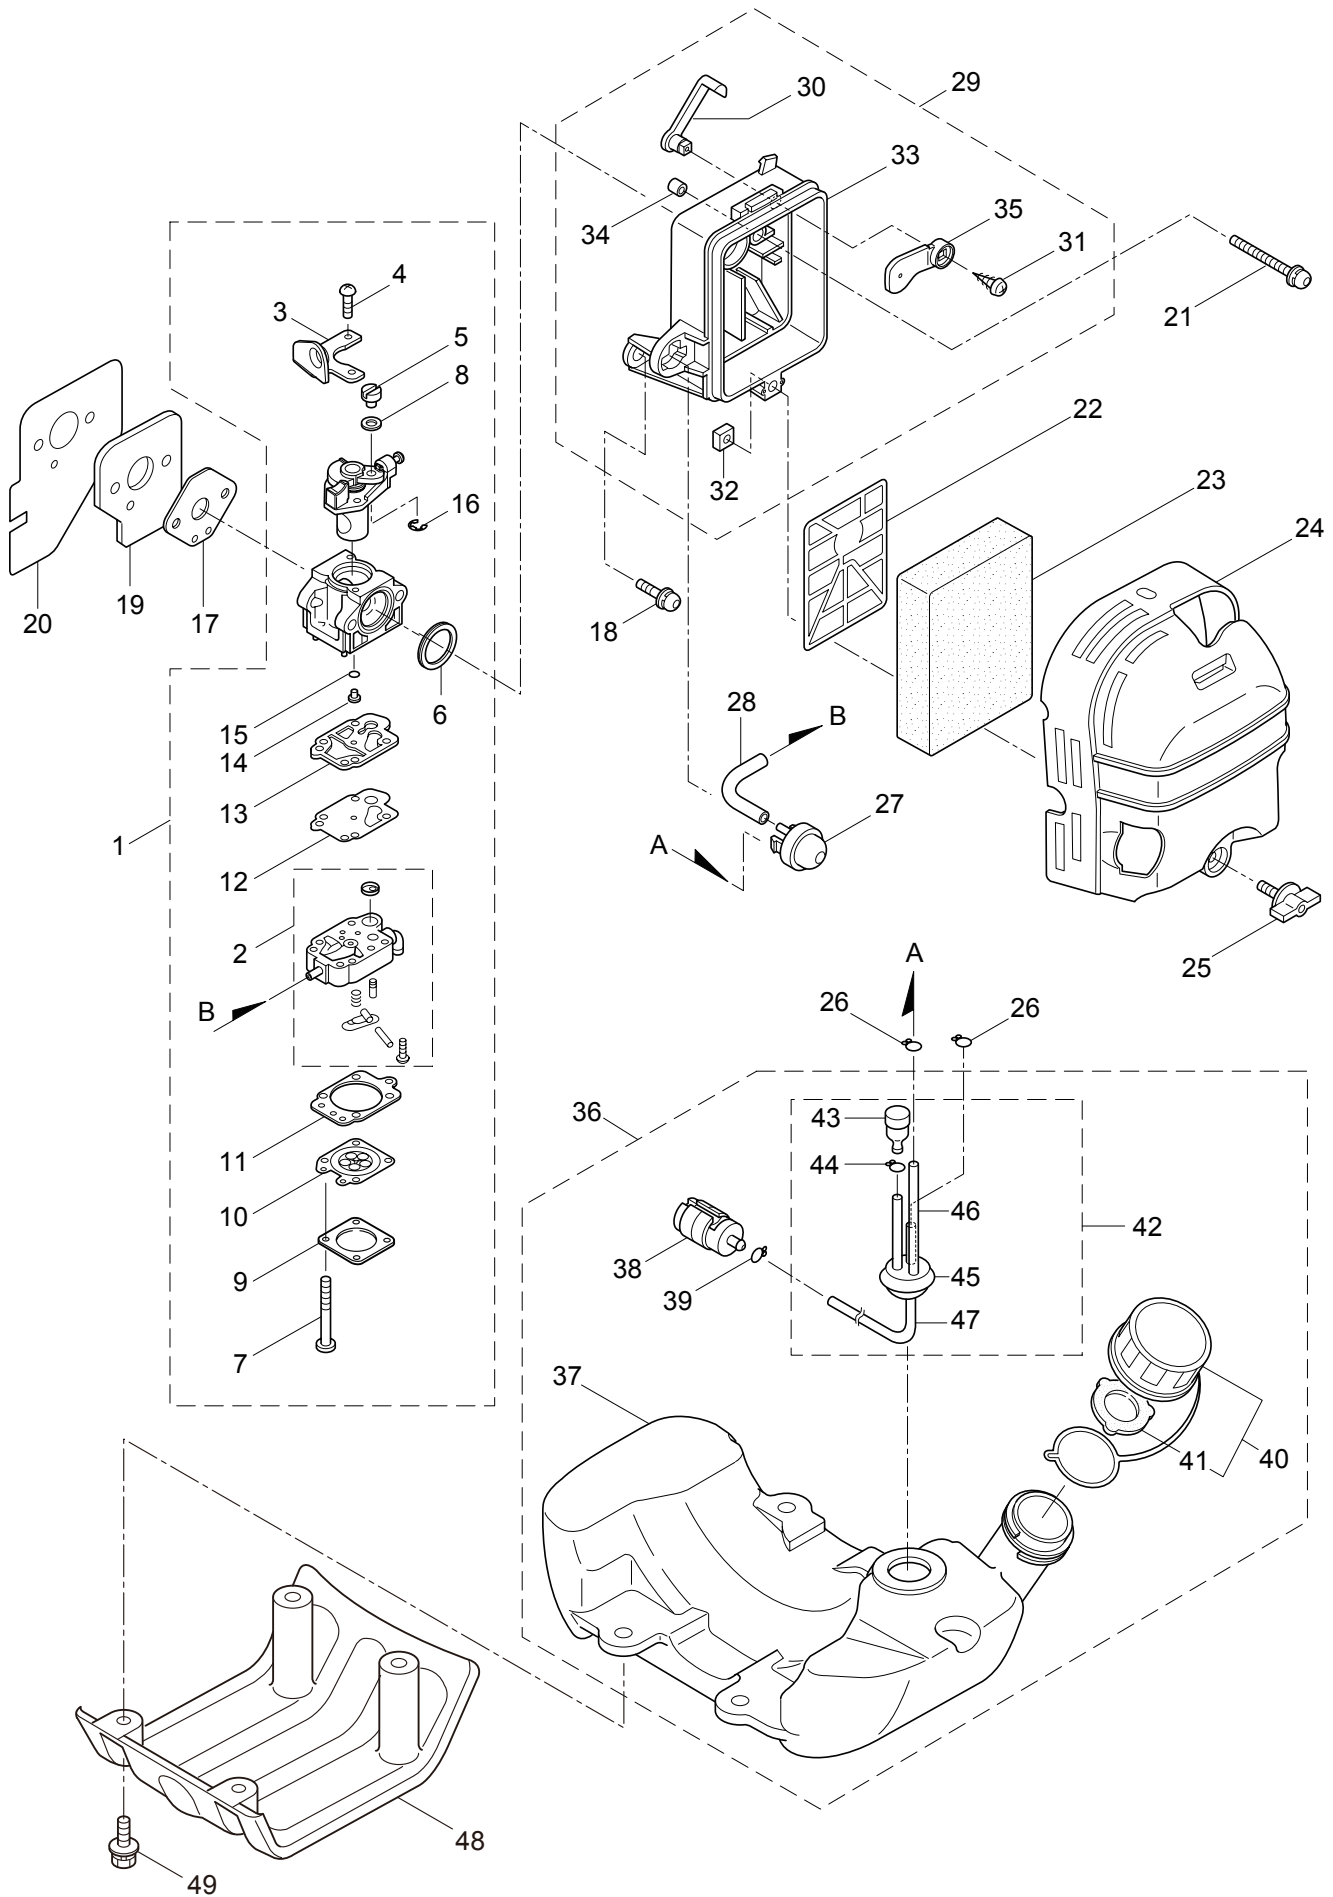

4. BC4320H-RS
CARBURETOR, FUEL TANK

Ref. No.	Part No.	Part Name	Q'ty	Remarks
4-1	284109	Carburetor Ass'y	1	Incl.2-16 New gasket required
4-2	283124	Pump Body	1	
4-3	264677	Bracket	1	
4-4	261875	Screw	2	
4-5	261658	Swivel	1	
4-6	261657	Packing	1	
4-7	263737	Screw	4	
4-8	264678	Washer	1	
4-9	263726	Cover Plate	1	
4-10	283905	Diaphragm, Meterring	1	
4-11	263727	Gasket	1	
4-12	262994	Diaphragm,Fuel Pump	1	
4-13	282576	Gasket	1	
4-14	283125	Main Jet	1	
4-15	261871	O-Ring	1	
4-16	261876	E-Ring	1	
4-17	282301	Gasket	1	
4-18	264807	Cap Screw	1	M5x16
4-19	283086	Divider	1	
4-20	283087	Gasket	1	
4-21	262720	Cap Screw	2	M5x55
4-22	282481	Plate	1	
4-23	282306	Element	1	
4-24	282307	Cleaner Cover	1	
4-25	281438	Knob	1	
4-26	261117	Clip	2	
4-27	282299	Pump	1	
4-28	282512	Fuel Pipe	1	
4-29	282302	Case Ass'y	1	Incl.30-35
4-30	282305	Lever	1	
4-31	269032	Screw	1	
4-32	269423	Nut	1	
4-33	282303	Case Body	1	
4-34	282484	Sleeve	3	
4-35	282304	Valve	1	
4-36	282309	Fuel Tank Ass'y	1	Incl.37-47
4-37	282310	Fuel Tank	1	
4-38	267328	Fuel Filter Ass'y	1	
4-39	261117	Clip	1	
4-40	281564	Fuel Tank Cap Ass'y	1	Incl.41
4-41	269377	Gasket	1	
4-42	282312	Fuel Pipe Ass'y	1	Incl.43-47
4-43	261590	Breather	1	
4-44	261117	Clip	1	
4-45	268065	Grommet	1