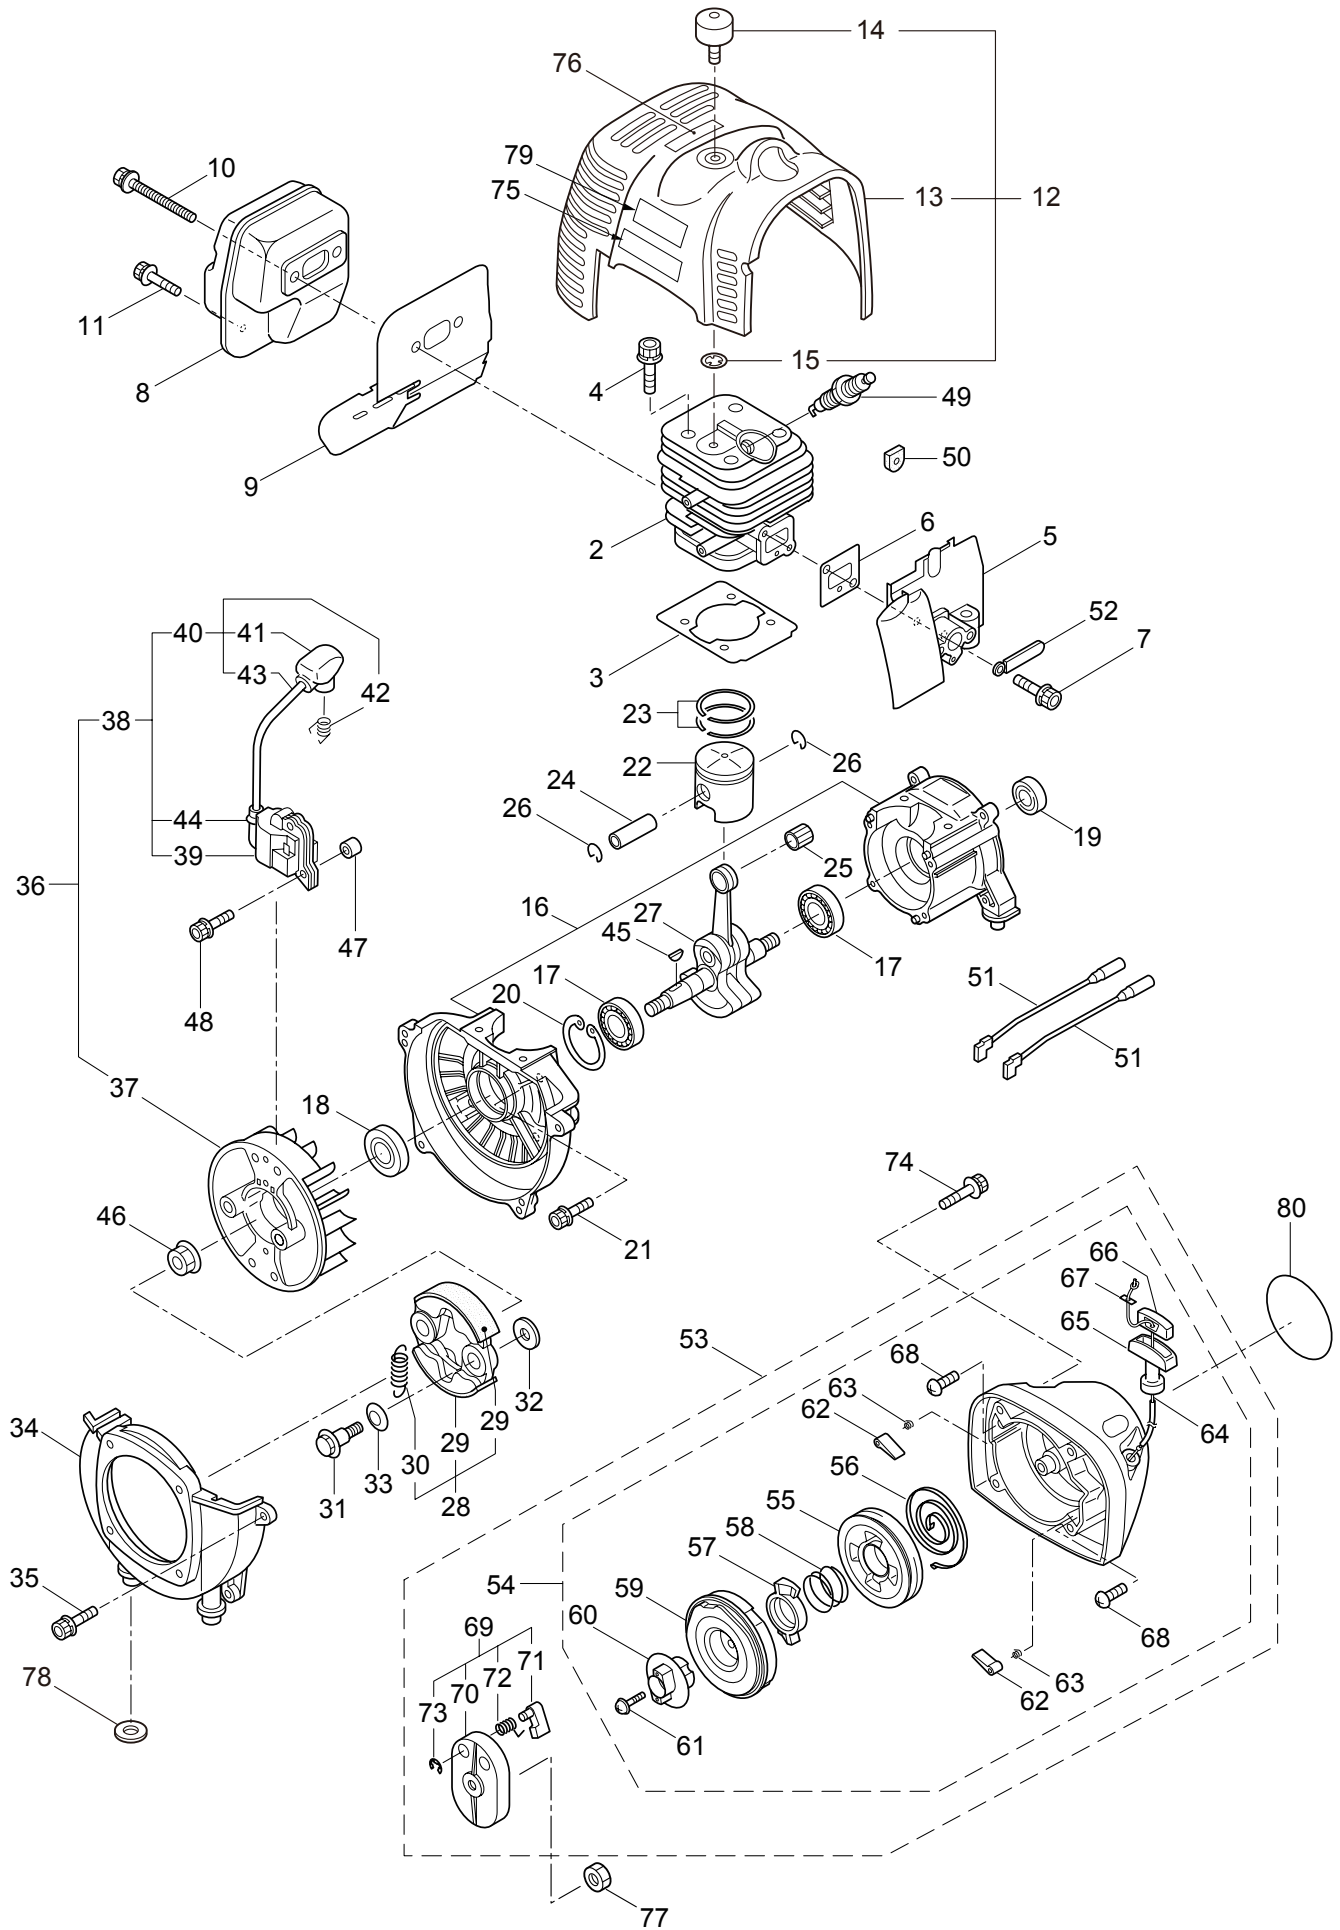

3. BC4320H-RS ENGINE

Ref. No.	Part No.	Part Name	Q'ty	Remarks
3-1	859150	Engine	1	NE420/40
3-2	282257	Cylinder	1	New gasket required
3-3	282259	Gasket	1	
3-4	261612	Cap Screw	4	M5x30
3-5	282261	Insulator	1	New gasket required
3-6	282262	Gasket	1	
3-7	267290	Cap Screw	2	M5x20
3-8	282264	Muffler Comp.	1	
3-9	282271	Gasket	1	
3-10	266713	Cap Screw	2	M5x60
3-11	283315	Screw	1	M5x12W-12
3-12	286390	Top Cover Ass'y	1	Incl.13-15
3-13	282274	Top Cover	1	
3-14	285843	Knob	1	
3-15	286362	Washer	1	M6
3-16	282277	Crankcase	1	
3-17	262658	Bearing	2	#6202C3
3-18	262660	Oil Seal	1	TC15357
3-19	262565	Oil Seal	1	ISCD15257
3-20	012380	Snap Ring	1	#35
3-21	261612	Cap Screw	4	M5x30
3-22	265227	Piston	1	
3-23	262476	Piston Ring	2	(2)Required
3-24	262749	Piston Pin	1	
3-25	262659	Bearing,Needle	1	KTV111414EG01B2
3-26	262479	Clip,Piston Pin	2	
3-27	283038	Crankshaft/Conn.Rod Ass'y	1	
3-28	282743	Clutch Ass'y	1	Incl.29,30
3-29	282624	Clutch Shoe	2	(2)required
3-30	263617	Spring,Clutch	1	2.3-44.8L
3-31	282321	Cap Screw	2	M8x1.25
3-32	262683	Washer	2	8x22x1.2
3-33	262682	Wave Washer	2	
3-34	282285	Fan Cover	1	
3-35	261250	Cap Screw	4	M5x20
3-36	282287	Magneto Ass'y	1	Incl.37-44
3-37	282288	Rotor/Fan	1	
3-38	282289	Ignition Coil Ass'y	1	Incl.39-44
3-39	267572	Coil	1	
3-40	282290	Spark Plug Wire Ass'y	1	Incl.41-43
3-41	282292	Plug Boot	1	
3-42	261075	Connector	1	
3-43	282291	Spark Plug Wire	1	
3-44	261072	Cap	1	
3-45	261076	Woodruff Key	1	3x10