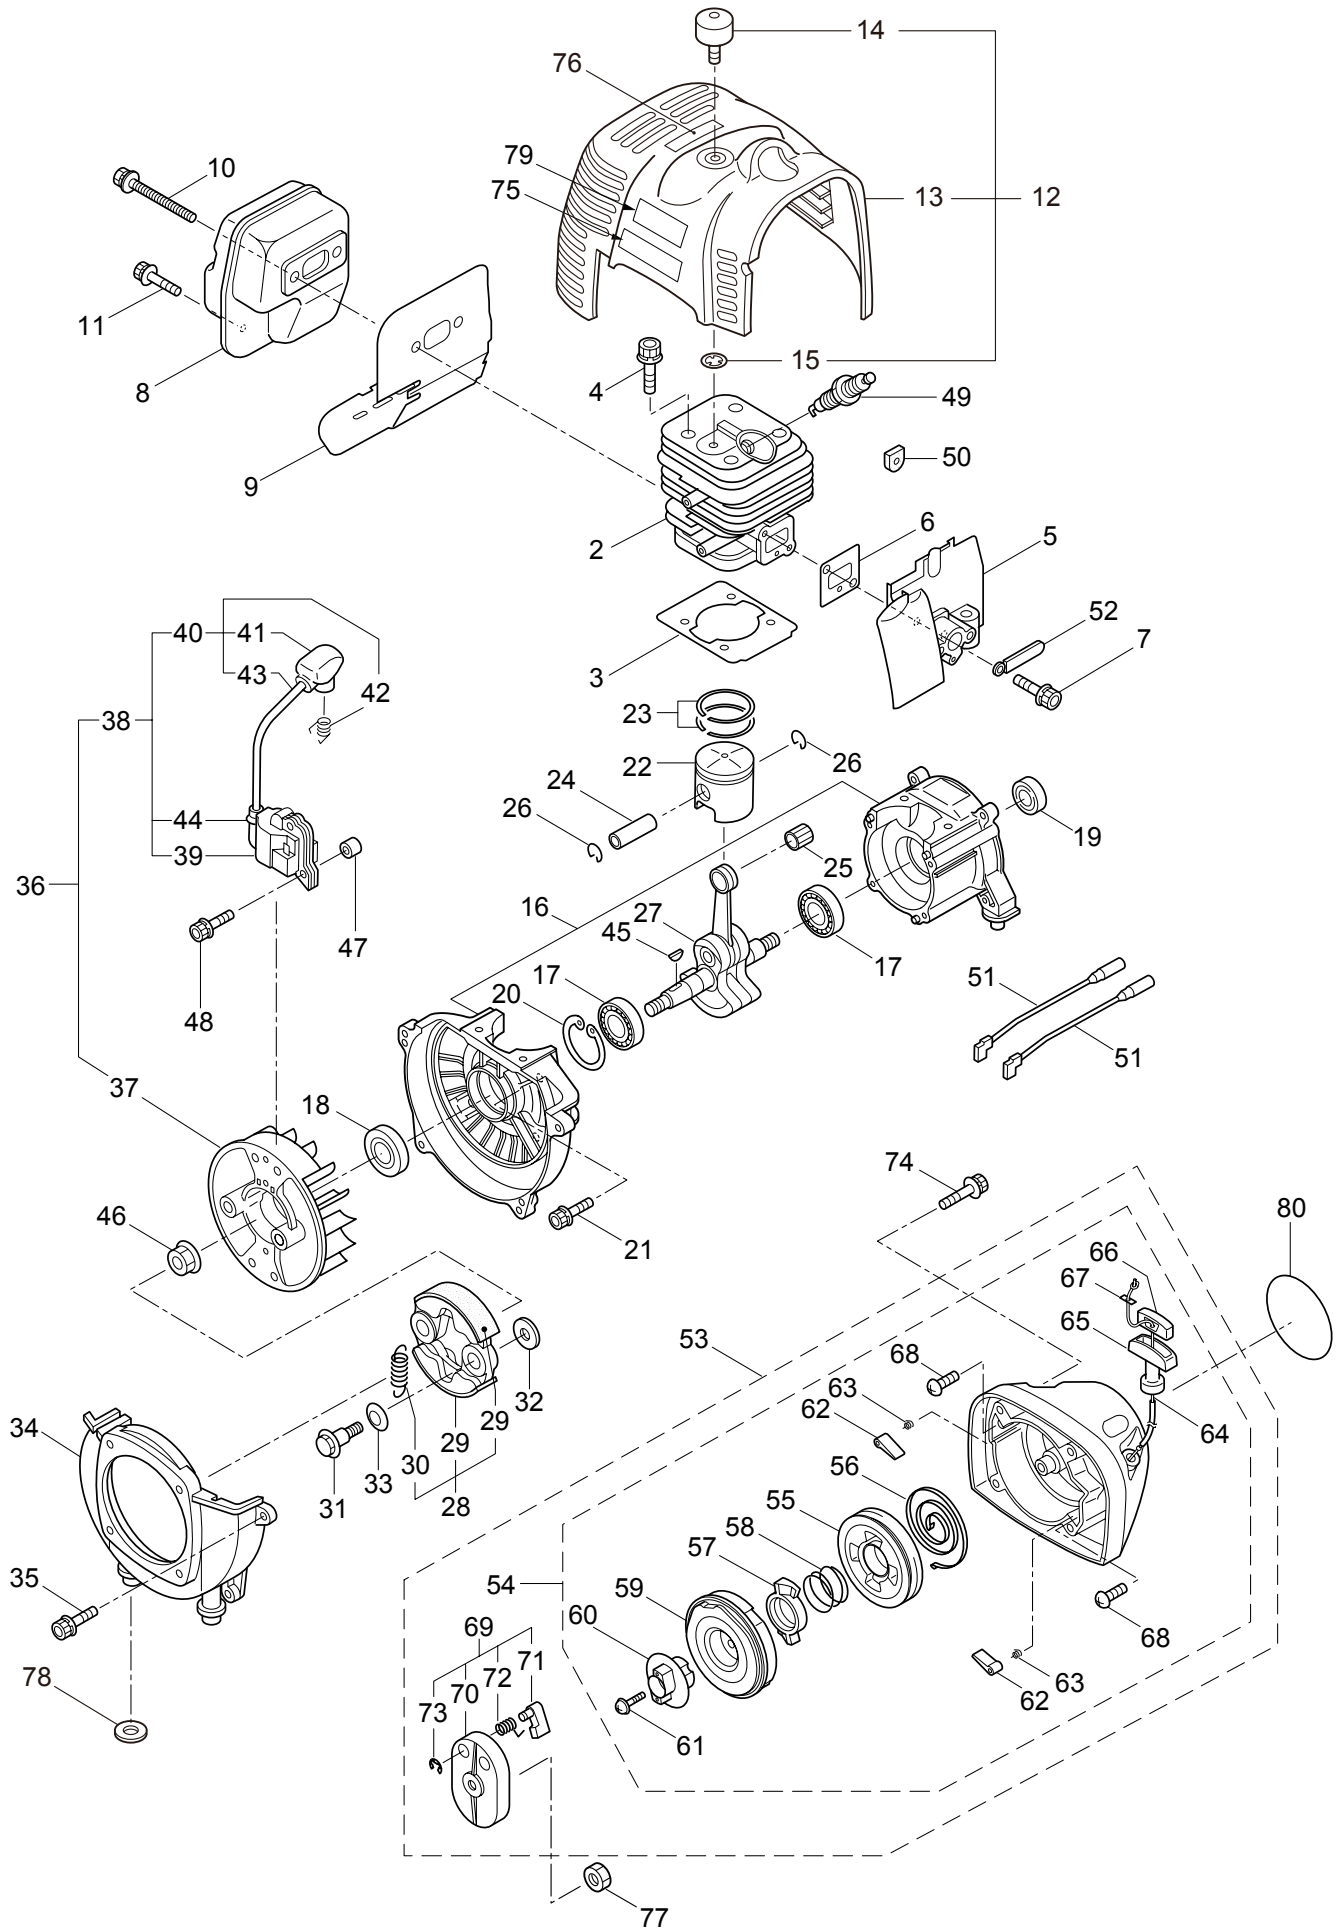

3. BC4320H-RS ENGINE

Ref. No.	Part No.	Part Name	Q'ty	Remarks
3-46	262731	Nut,Rotor	1	M10
3-47	280381	Spacer	2	
3-48	261256	Cap Screw	2	M4x25
3-49	262483	Spark Plug	1	NGK BPMR6Y
3-50	281172	Grommet	1	
3-51	267492	Lead	2	130L
3-52	264588	Clamp	1	
3-53	282294	Recoil Starter Ass'y	1	Incl.54-73
3-54	282295	Starter Ass'y	1	Incl.55-68
3-55	280994	Pulley	1	
3-56	280995	Spiral Spring	1	
3-57	280996	Pawl	1	
3-58	280997	Return Spring	1	
3-59	283123	Spring Comp.	1	
3-60	280999	Plate	1	
3-61	281000	Set Screw	1	
3-62	281001	Pawl	2	
3-63	281002	Return Spring	2	
3-64	281004	Starter Rope	1	
3-65	262633	Starter Grip	1	
3-66	262981	Cap	1	
3-67	281005	Rope Stopper	1	
3-68	282622	Screw	2	
3-69	282623	Starter Pulley Ass'y	1	Incl.70-73
3-70	282282	Starter Pulley	1	
3-71	262636	Pawl	2	
3-72	262637	Return Spring	2	
3-73	262638	E-Ring	2	
3-74	261607	Cap Screw	4	M5x16
3-75	262714	Label	1	MARUYAMA
3-76	267561	Label	1	
3-77	126990	Nut	1	M8
3-78	285735	Packing	4	
3-79	265694	Label	1	
3-80	283135	Label	1	REVERSE2/NE420