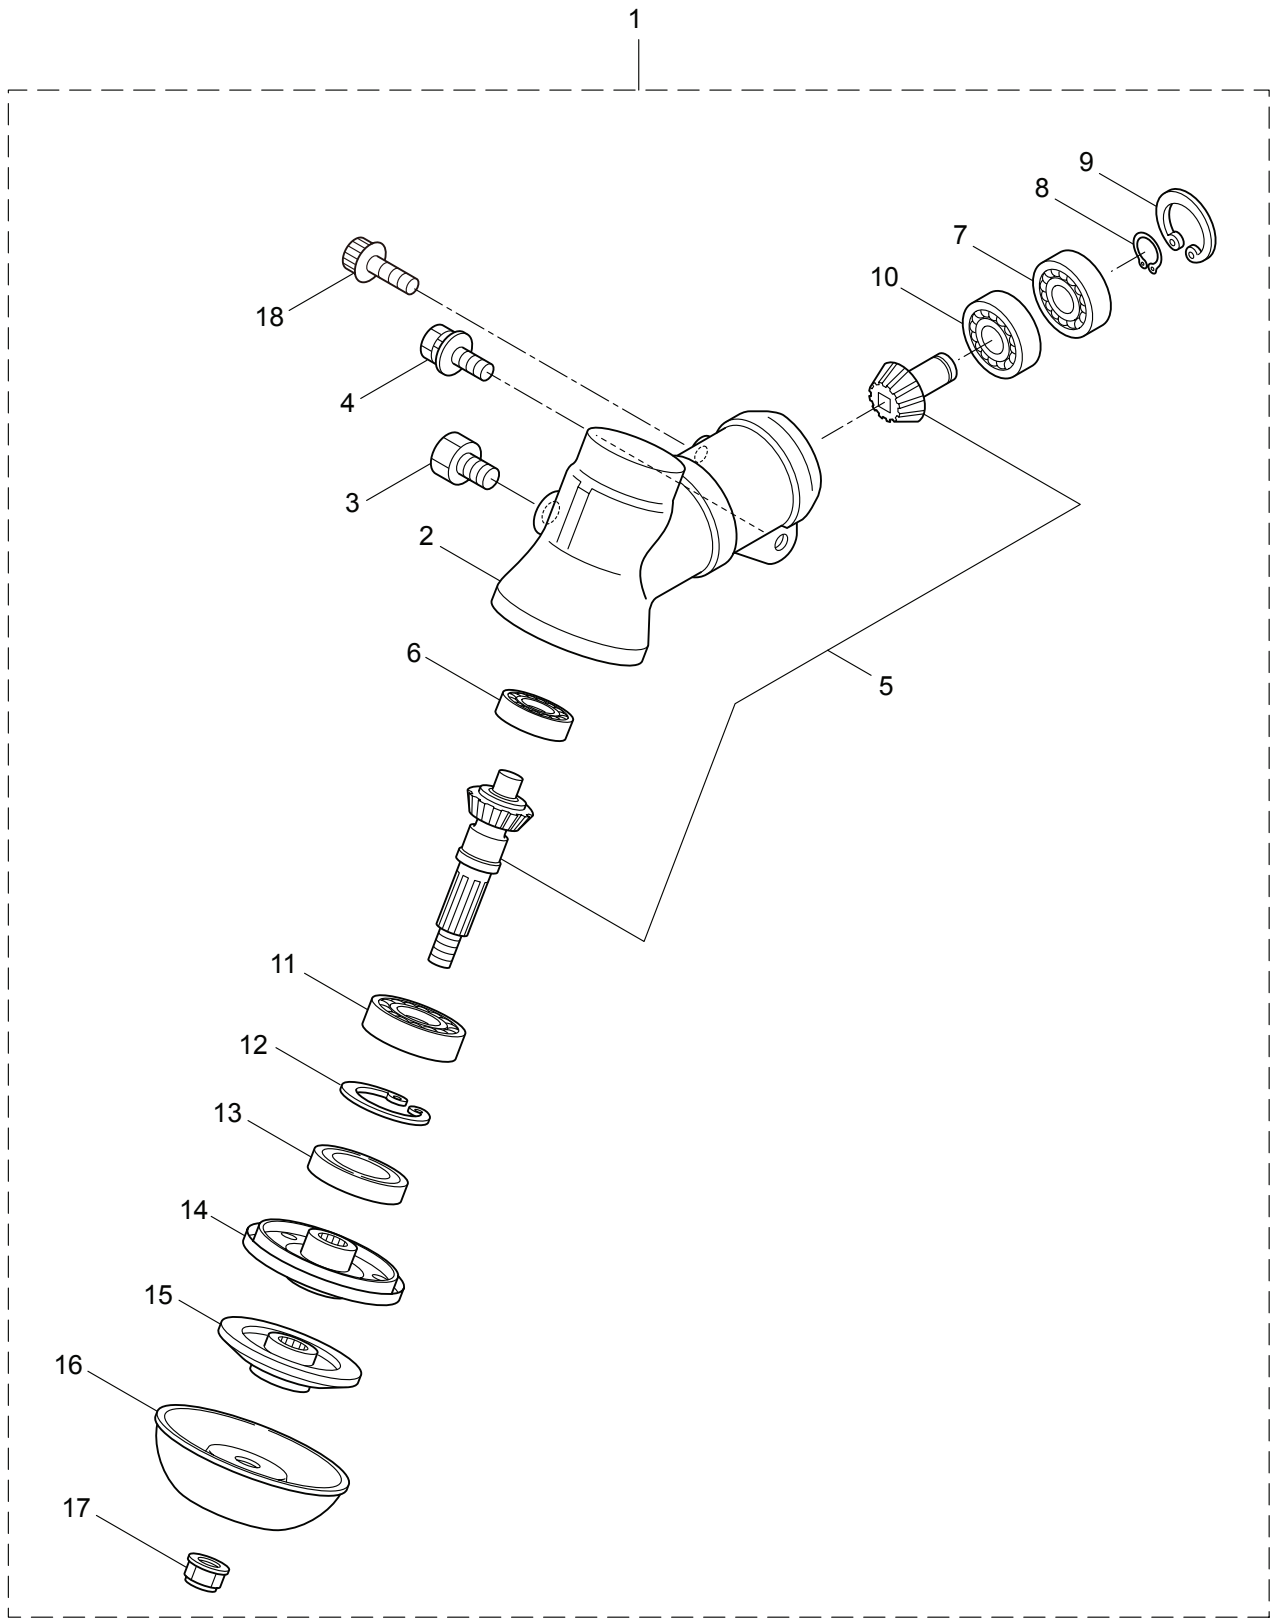

2. BC4320H-RS
GEARCASE

Ref. No.	Part No.	Part Name	Q'ty	Remarks
2-1	234835	Gearcase Ass'y	1	Incl.2-18
2-2	232833	Gearcase	1	
2-3	234109	Bolt	1	M8x8
2-4	217134	Bolt	1	M6x30
2-5	234349	Gear Set	1	
2-6	014490	Bearing	1	#6000
2-7	106933	Bearing	1	#6000Z
2-8	014210	Snap Ring	1	#10
2-9	054676	Snap Ring	1	#26
2-10	014490	Bearing	1	#6000
2-11	012544	Bearing	1	#6202
2-12	012380	Snap Ring	1	#35
2-13	232049	Oil Seal	1	D21355
2-14	232322	Bracket A Ass'y	1	
2-15	232052	Bracket B	1	
2-16	230849	Stabilizer	1	
2-17	232920	Nut	1	M10x1.25
2-18	217135	Bolt	1	M6x10