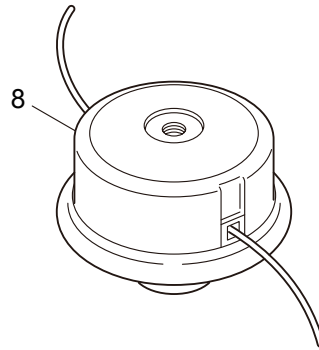

5. BC4320H-RS
ACCESSORIES

Ref. No.	Part No.	Part Name	Q'ty	Remarks
5-1	228008	Box Spanner	1	17x19x(+)
5-2	054756	Double-ended Wrench	1	10x13
5-3	212300	Lever Handle	1	6X100L
5-4	219432	Wrench	1	4mm
5-5	219433	Wrench	1	5mm
5-6	220534	Blade Cover	1	
5-7	227910	3-Teeth Blade	1	
5-8	234860	Nylon Head (L) 5	1	
5-9	228579	Instruction Manual	1	<EN>
5-10	232213	Instruction Manual	1	<FR>
5-11	523438	Parts List	1	BC4320H-RS