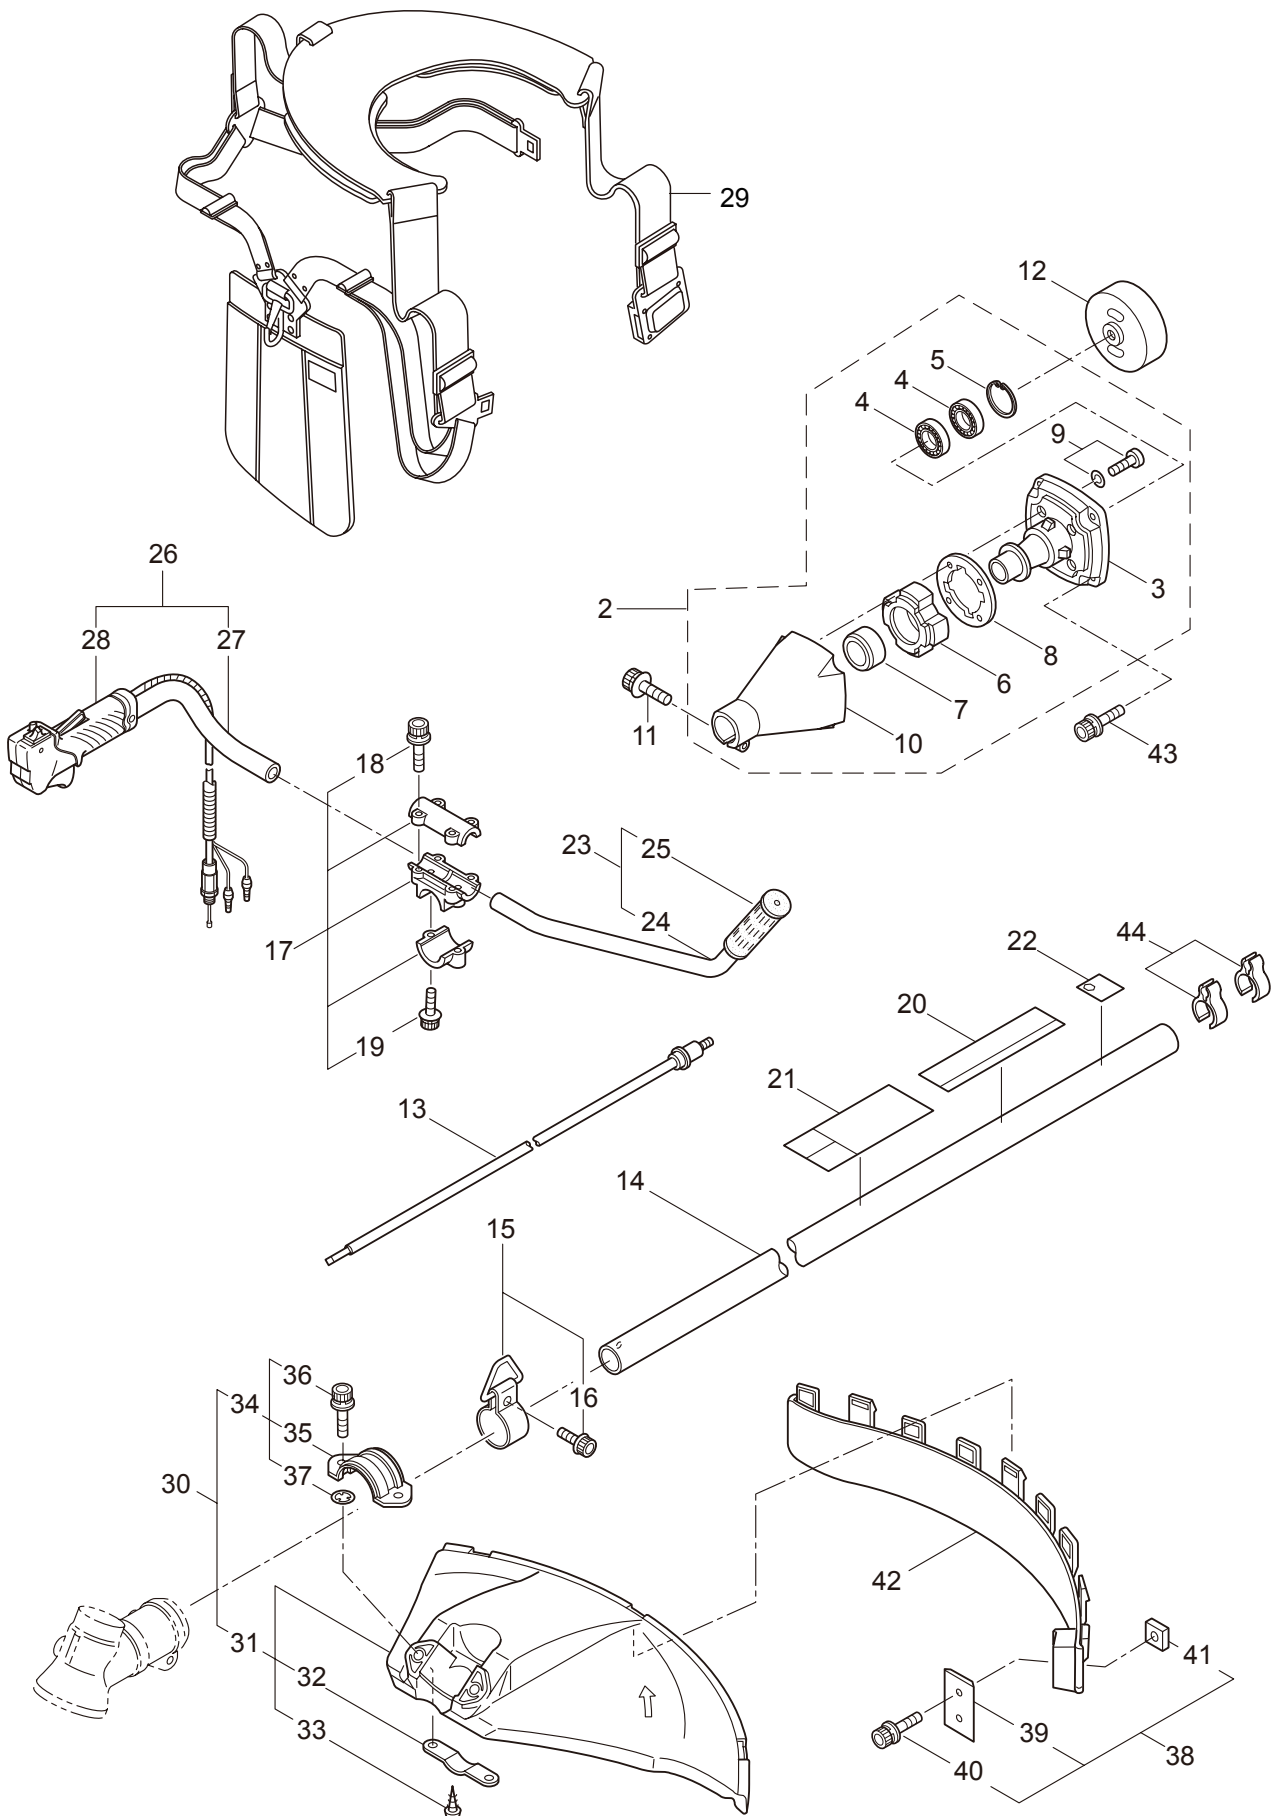

PARTS LIST

BC4320H-RS

CONTENTS

1. MAIN BODY	1 ~ 2
2. GEARCASE.....	3 ~ 4
3. ENGINE.....	5 ~ 8
4. CARBURETOR, FUEL TANK	9 ~ 12
5. ACCESSORIES	13 ~ 14

2013. 06.

MARUYAMA

P/N 523438-1

1. BC4320H-RS
MAIN BODY

Ref. No.	Part No.	Part Name	Q'ty	Remarks
1-1	364096	BC4320H-RS	1	
1-2	234162	Clutch Case Ass'y	1	Incl.3-10
1-3	234143	Bearing Case	1	
1-4	140474	Bearing	2	#6202ZZ
1-5	012380	Snap Ring	1	#35
1-6	217045	Buffer (A)	1	
1-7	217046	Buffer (B)	1	
1-8	217047	Washer	1	
1-9	092033	Screw	4	M5x15
1-10	227728	Driveshaft Tube Adapter	1	
1-11	217134	Bolt	1	M6x30
1-12	211203	Clutch Drum	1	
1-13	217897	Driveshaft Ass'y	1	
1-14	217900	Driveshaft Tube	1	
1-15	231887	Hanging Bracket Ass'y	1	Incl.16
1-16	261762	Cap Screw	1	M5x14
1-17	231888	Bracket Ass'y	1	Incl.18,19
1-18	217138	Bolt	4	M6x25
1-19	217134	Bolt	2	M6x30
1-20	228333	Label	1	BC4320H-RS
1-21	223188	Label	1	
1-22	228207	Label	1	
1-23	228398	Handle Ass'y-Left	1	Incl.24,25
1-24	228399	Handle (A)	1	
1-25	226512	Grip	1	
1-26	229762	Handle Ass'y-Right	1	Incl.27,28
1-27	228401	Handle (B)	1	
1-28	229763	Throttle Trigger	1	
1-29	228086	Hanging Strap Ass'y	1	
1-30	232092	Safety Cover Ass'y	1	Incl.31-37
1-31	231262	Safety Cover Ass'y	1	Incl.32,33
1-32	223180	Threaded Bracket	1	
1-33	221580	Screw	1	4x8
1-34	232093	Bracket Ass'y	1	Incl.35-37
1-35	223179	Bracket	1	
1-36	220632	Cap Screw	2	M6x30
1-37	231704	Washer	2	6x13xt1.0
1-38	231882	String Cutter Ass'y	1	Incl.39-41
1-39	230747	String Cutter	1	
1-40	261250	Cap Screw	1	M5x20
1-41	228325	Nut	1	
1-42	230748	Cover Extention	1	
1-43	219113	Cap Screw	4	M6x20
1-44	219161	Wire Guide	2	