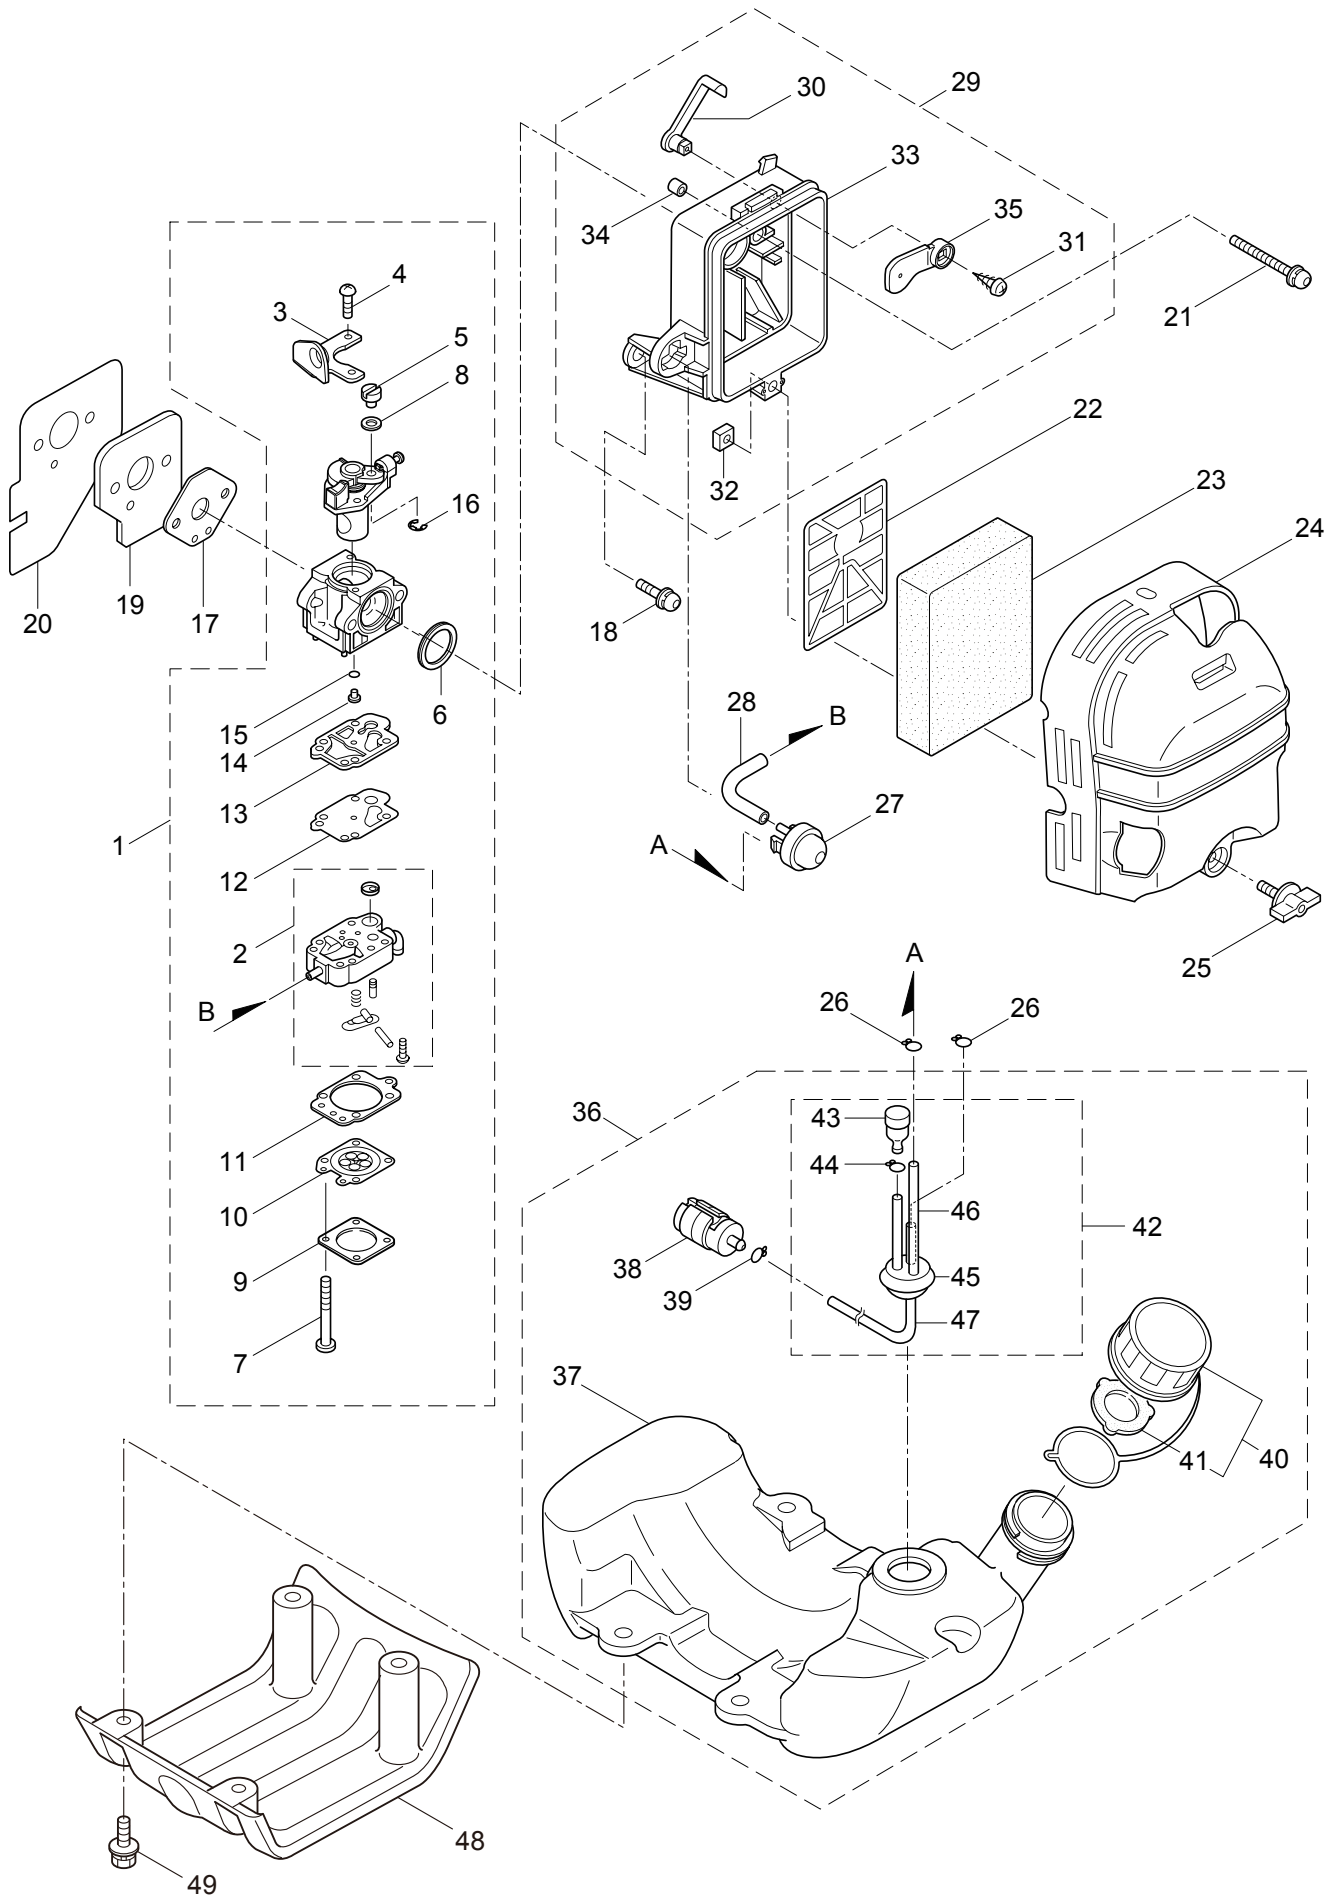

4. BC4320H-RS
CARBURETOR, FUEL TANK

Ref. No.	Part No.	Part Name	Q'ty	Remarks
4-46	282511	Return Pipe	1	
4-47	262649	Fuel Pipe	1	
4-48	285757	Stand	1	
4-49	281714	Cap Screw	4	M5x20