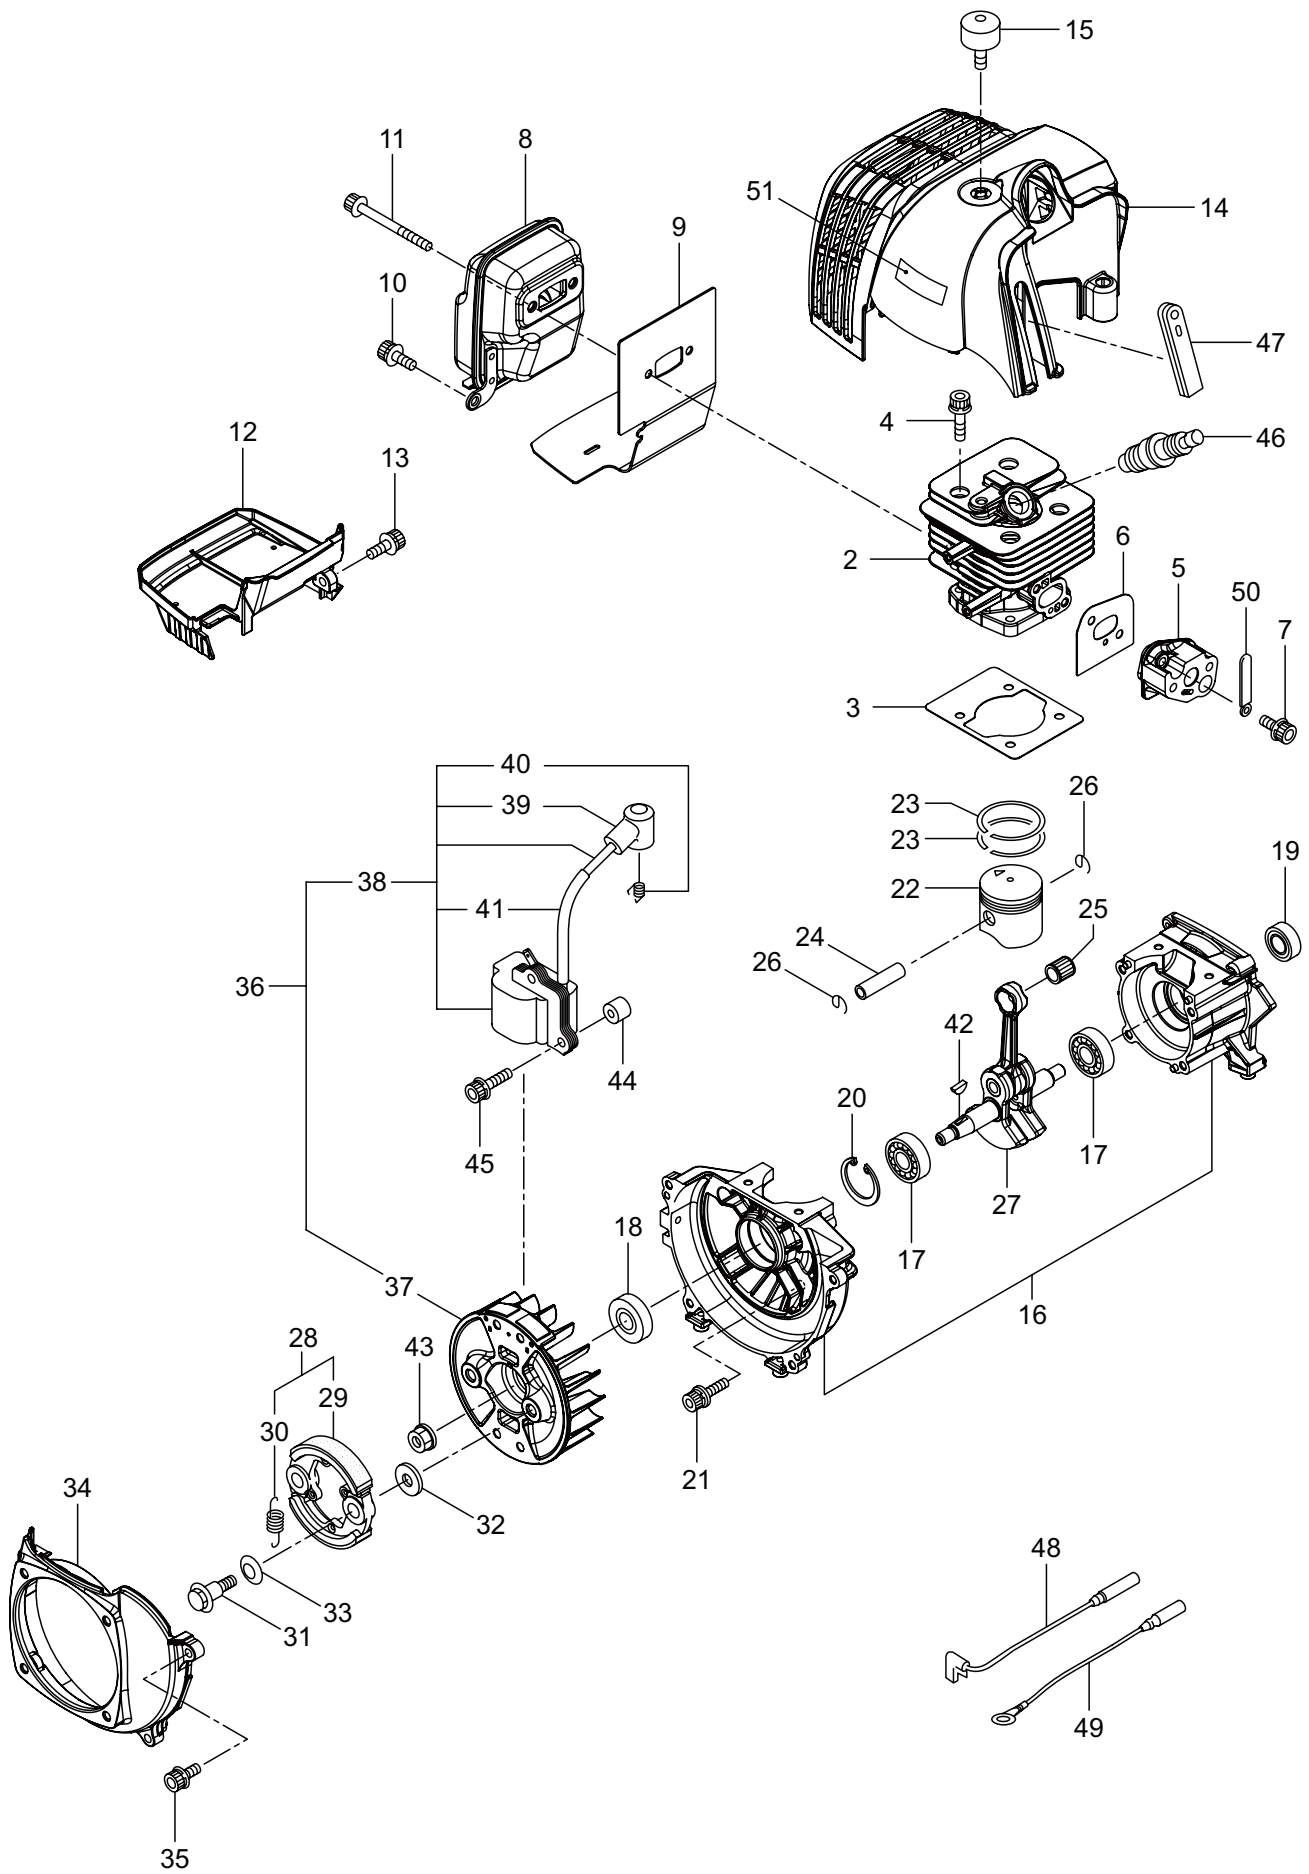

3. BC360HT ENGINE

Ref. No.	Part No.	Part Name	Q'ty	Remarks
3-46	285982	Spark Plug	1	NGK BPM8Y
3-47	286988	Grommet	1	
3-48	269722	Lead	1	
3-49	284541	Wire,Lead	1	
3-50	264588	Clamp	1	
3-51	563590	Label	1	BC360HT