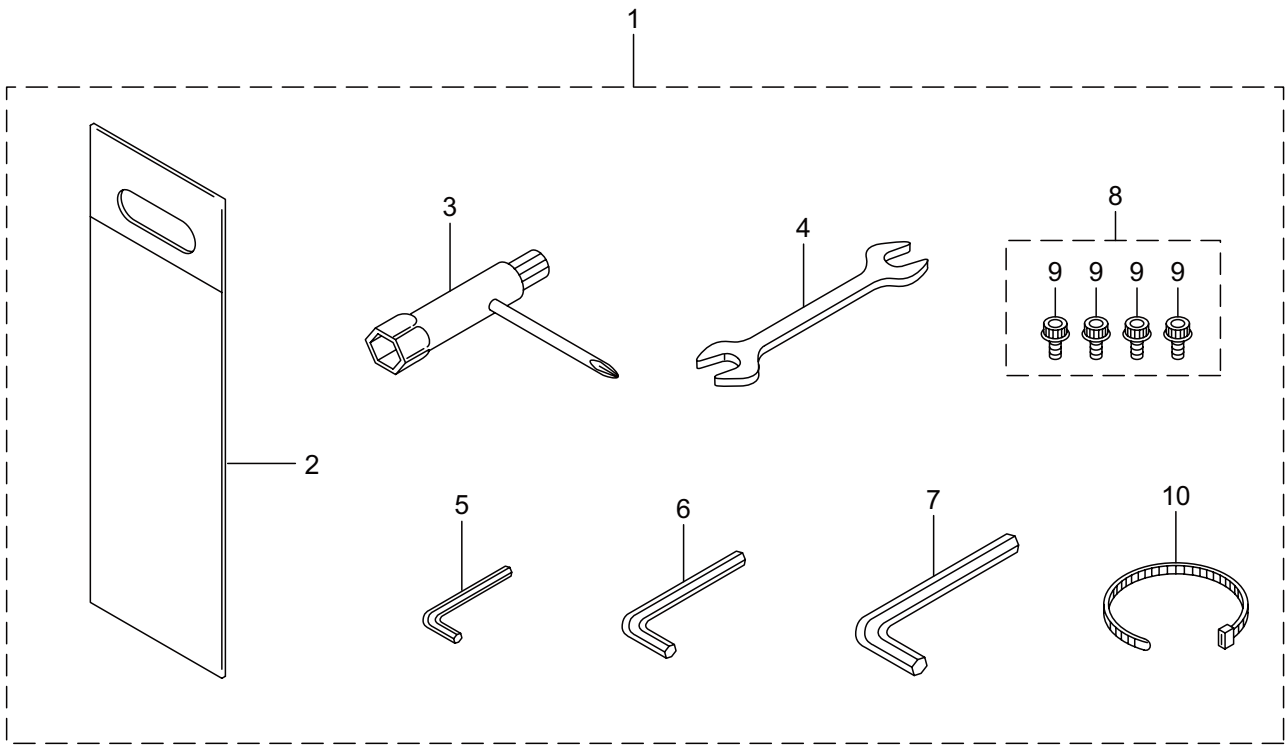

6. BC360HT
ACCESSORIES

Ref. No.	Part No.	Part Name	Q'ty	Remarks
6-1	560534	Tool Set	1	Incl.2-10
6-2	560535	Tool Bag	1	
6-3	560536	Box Spanner	1	17X19X(+)
6-4	560537	Double-ended Wrench	1	8x10
6-5	560538	Wrench	1	3mm
6-6	560539	Wrench	1	4mm
6-7	560540	Wrench	1	5mm
6-8	560541	Bolt Set	1	Incl.9
6-9	560542	Cap Screw	4	M6x20
6-10	560543	Band	2	8x133L
6-11	560631	Instruction Manual	1	GB/ES/PT