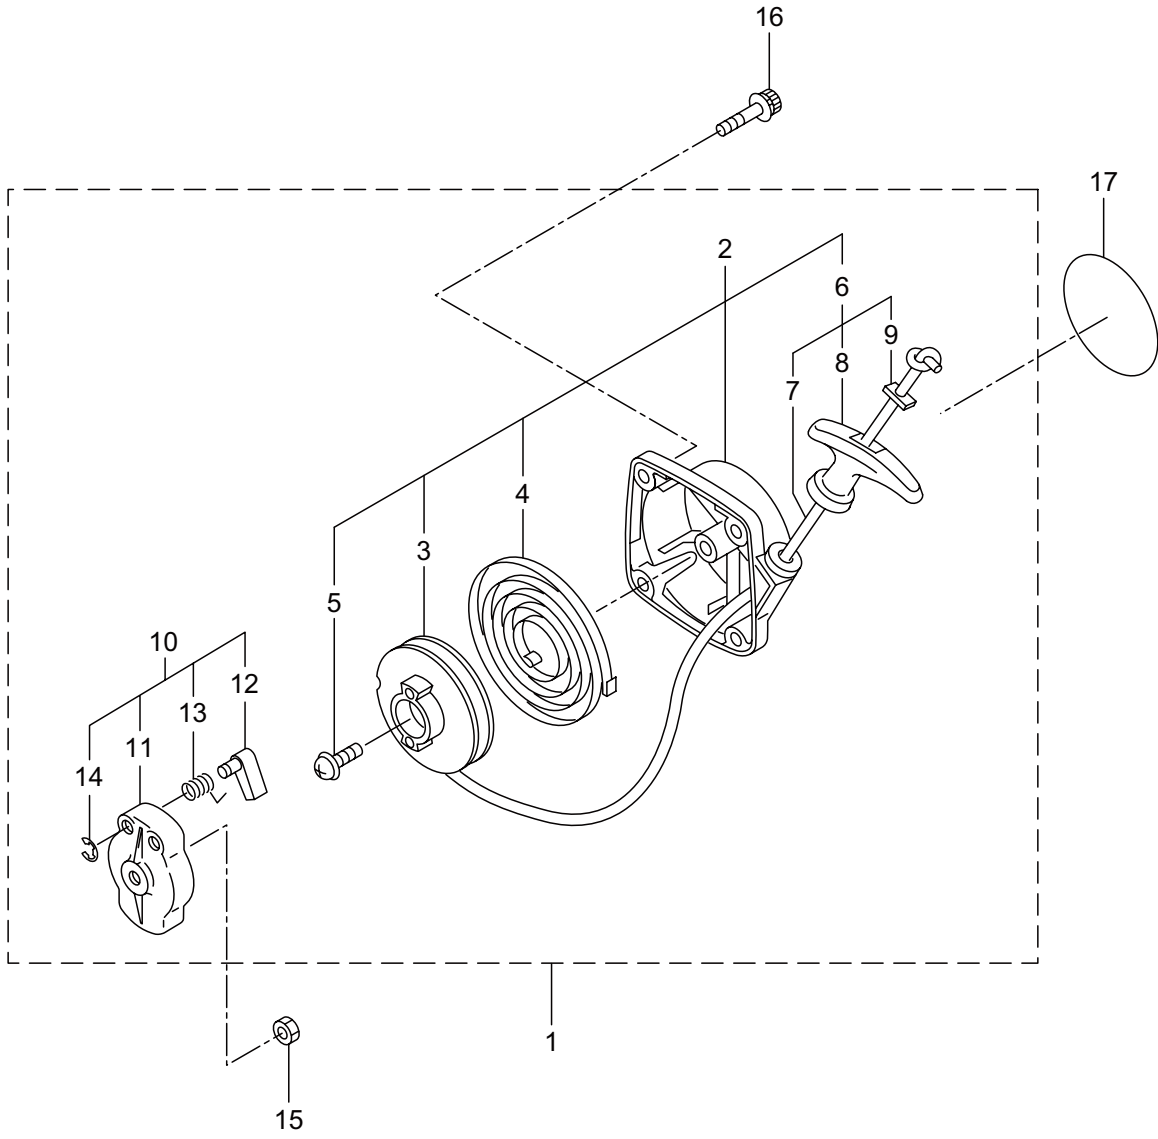

4. BC360HT
RECOIL STARTER

Ref. No.	Part No.	Part Name	Q'ty	Remarks
4-1	563607	Recoil Starter Ass'y	1	Incl.2-14
4-2	246299	Recoil Ass'y	1	Incl.3-9
4-3	279893	Reel	1	
4-4	279894	Spiral Spring	1	
4-5	279895	Screw	1	
4-6	246300	Rope Ass'y	1	Incl.7-9
4-7	246435	Starter Rope	1	
4-8	287651	Starter Grip	1	
4-9	283511	Rope Stopper	1	
4-10	261421	Starter Pawl Ass'y	1	Incl.11-14
4-11	261726	Pawl Case	1	
4-12	261727	Pawl	1	
4-13	261728	Return Spring	1	
4-14	020299	E-Ring	1	#4
4-15	285736	Nut	1	M8
4-16	281211	Cap Screw	4	M4x20
4-17	563589	Label	1