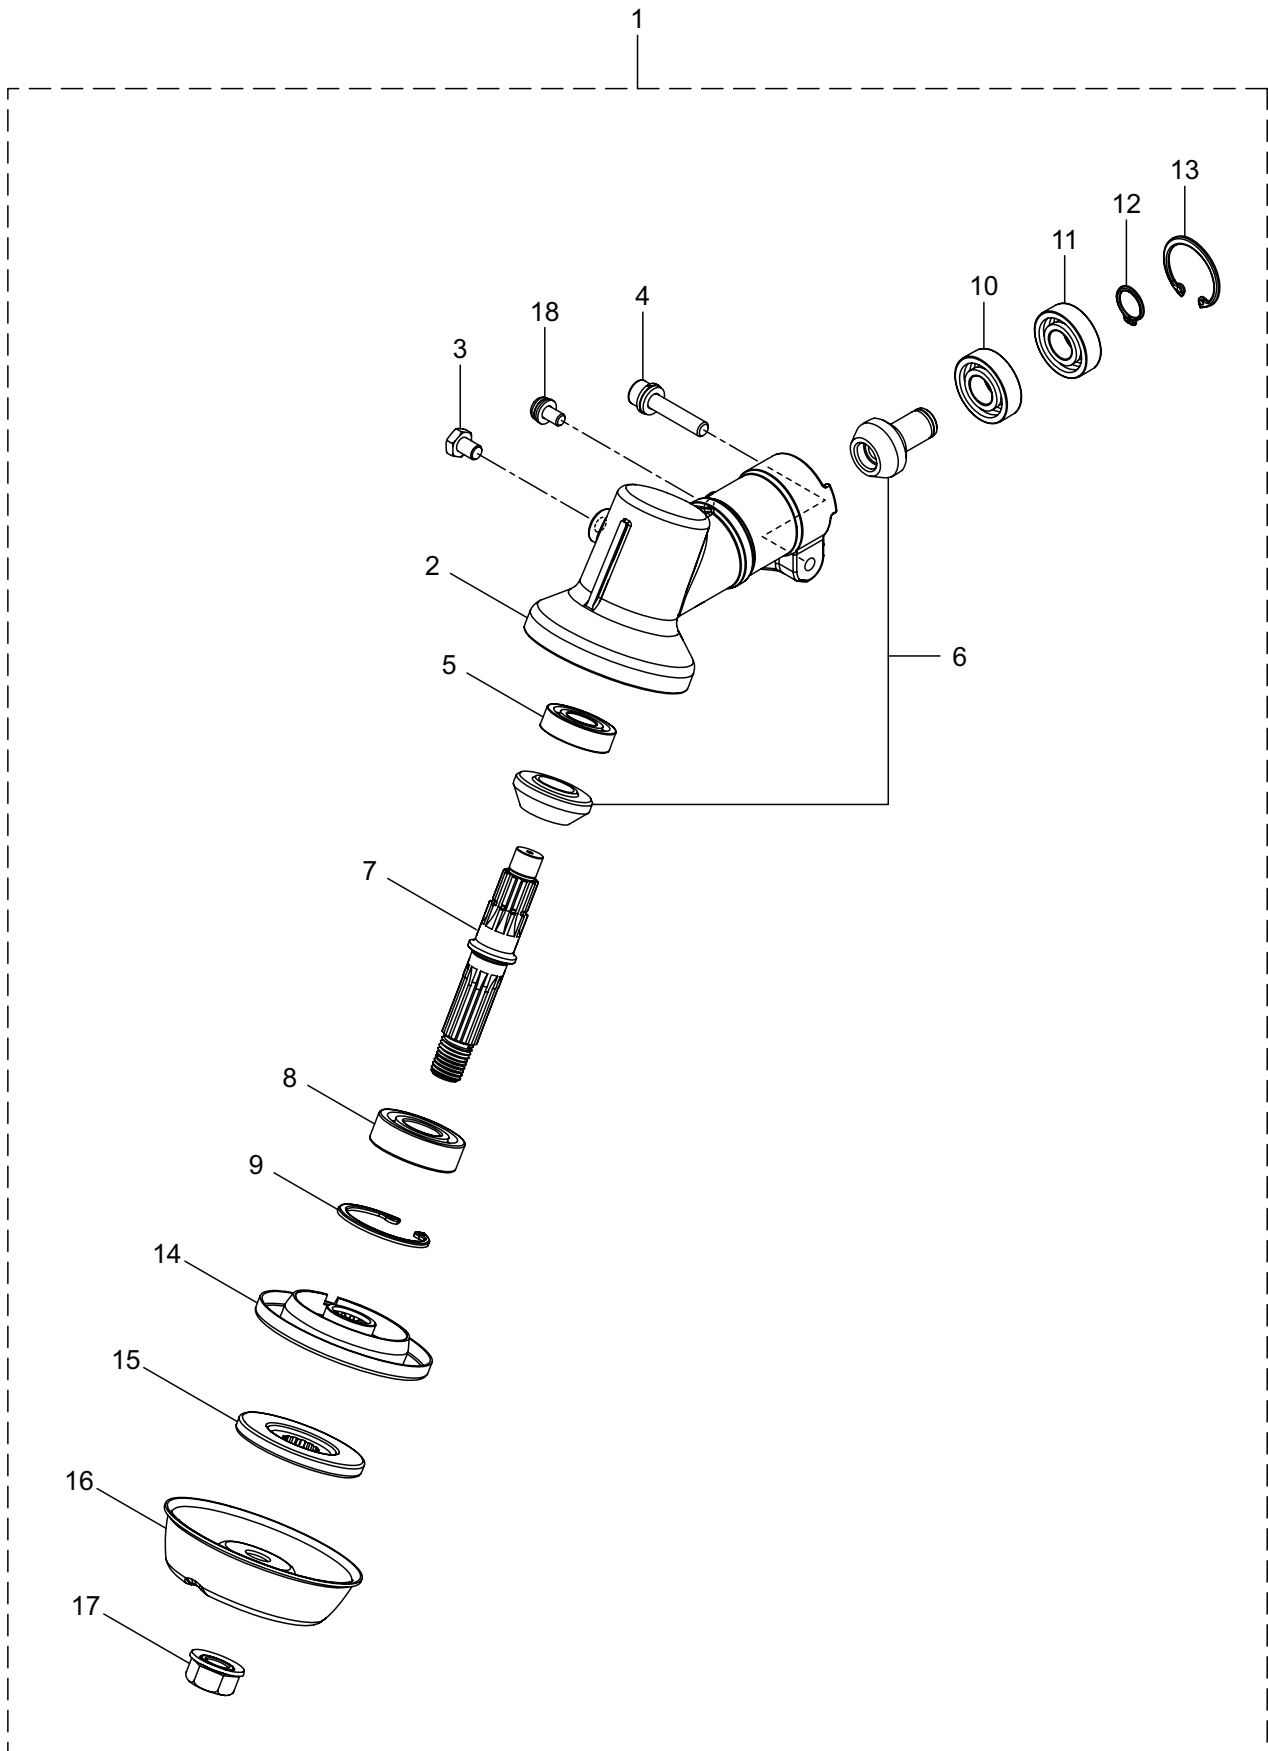

2. BC360HT
GEARCASE

Ref. No.	Part No.	Part Name	Q'ty	Remarks
2-1	560502	Gearcase Ass'y	1	Incl.2-18
2-2	560503	Gearcase	1	
2-3	560504	Bolt	1	M6x8
2-4	560487	Cap Screw	1	M6x30
2-5	019585	Bearing	1	#6001
2-6	560514	Gear Set	1	
2-7	560506	Blade Shaft	1	
2-8	222442	Bearing	1	#6202 2RS
2-9	012380	Snap Ring	1	#35
2-10	019585	Bearing	1	#6001
2-11	058995	Bearing	1	#6001Z
2-12	055186	Snap Ring	1	#12
2-13	055185	Snap Ring	1	H28
2-14	560508	Bracket A Ass'y	1	
2-15	560511	Bracket B	1	
2-16	560512	Stabilizer	1	
2-17	232920	Nut	1	M10x1.25
2-18	560486	Screw	1	M5x10