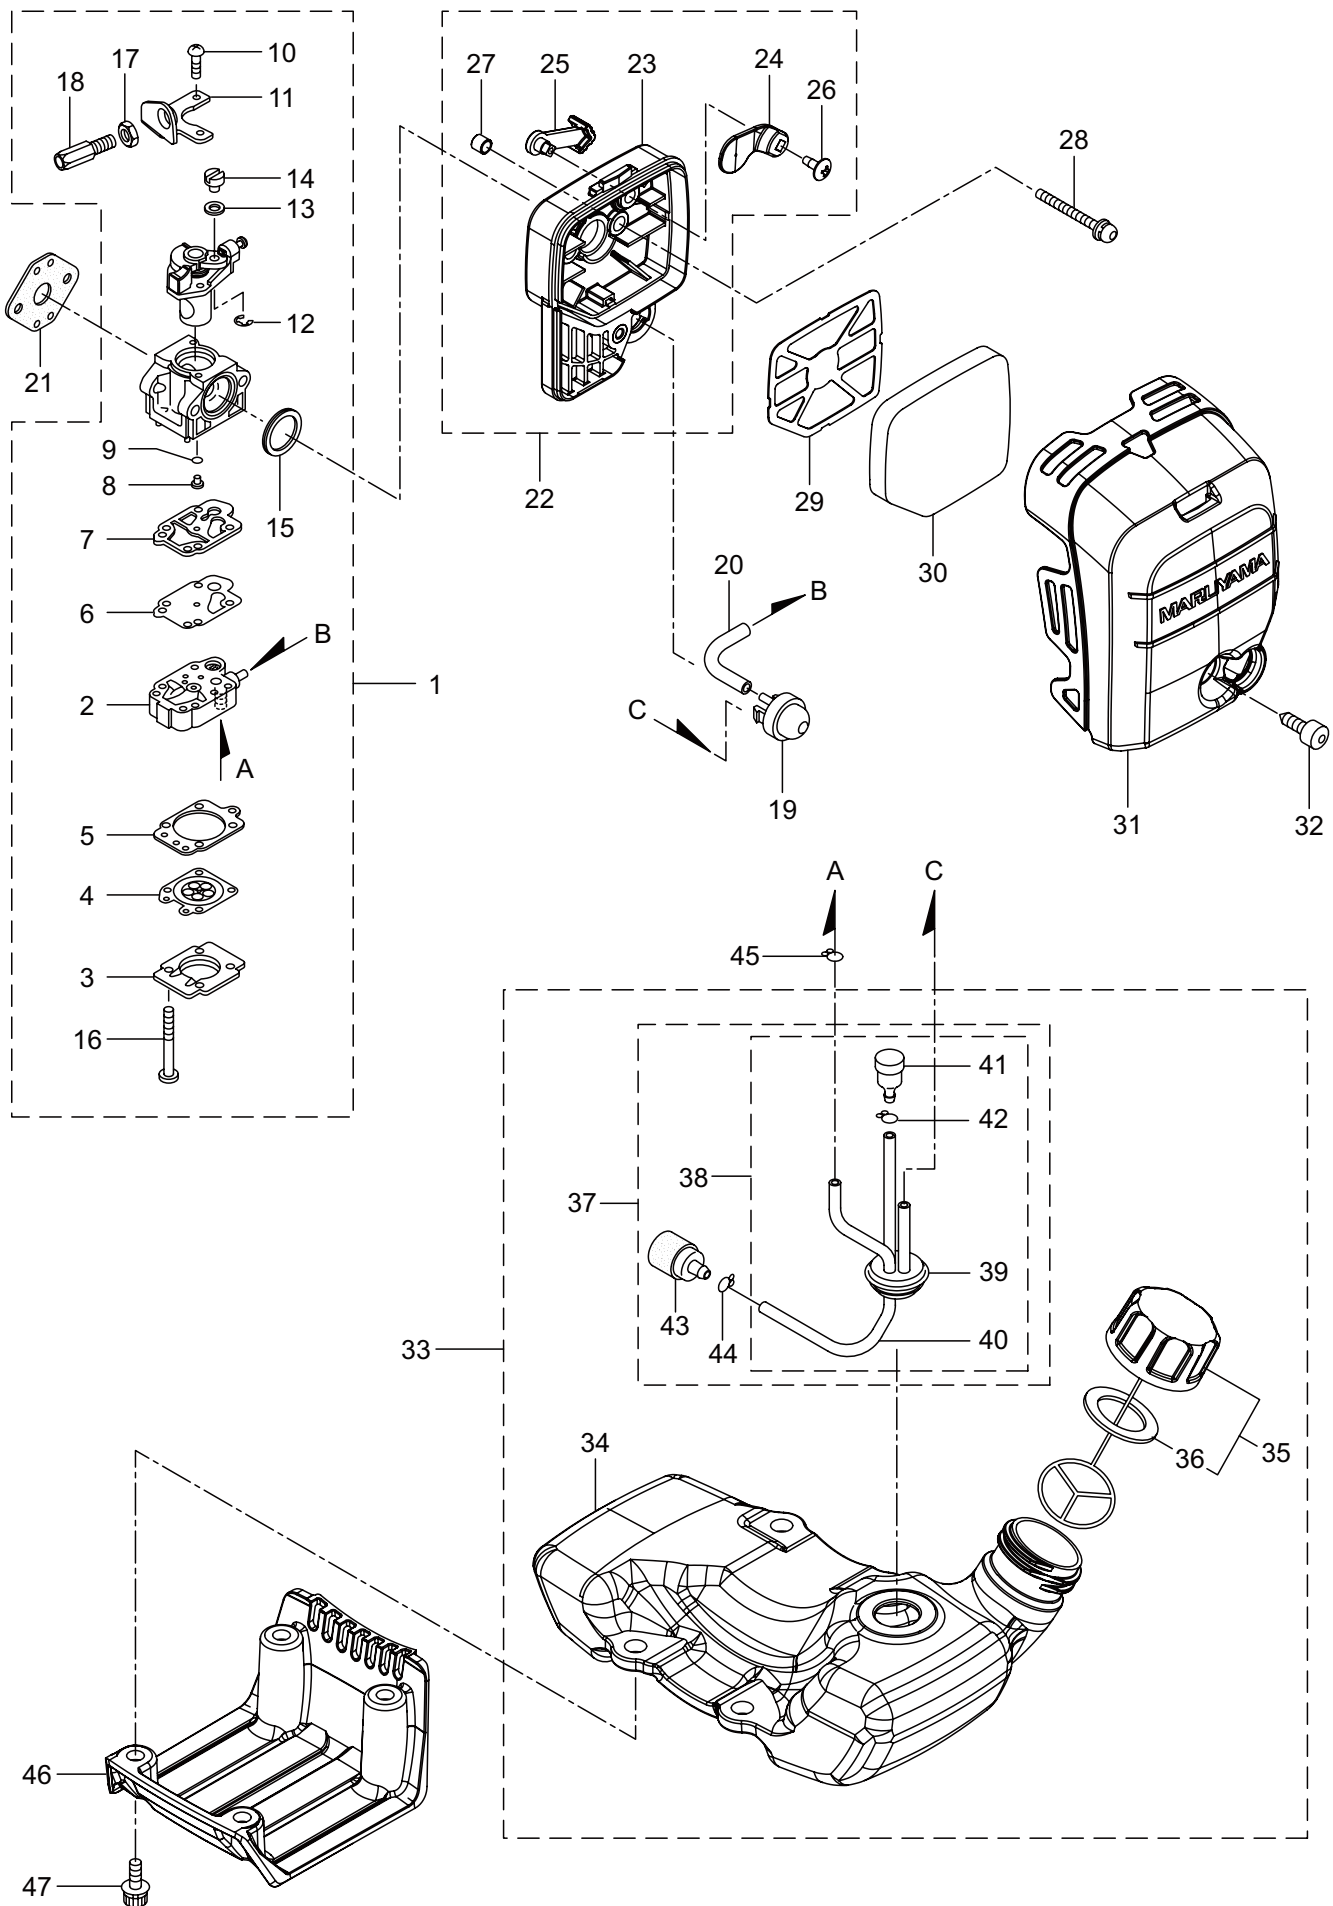

5. BC360HT
CARBURETOR, FUEL TANK

Ref. No.	Part No.	Part Name	Q'ty	Remarks
5-46	279674	Stand	1	
5-47	268940	Screw	4	M5x18