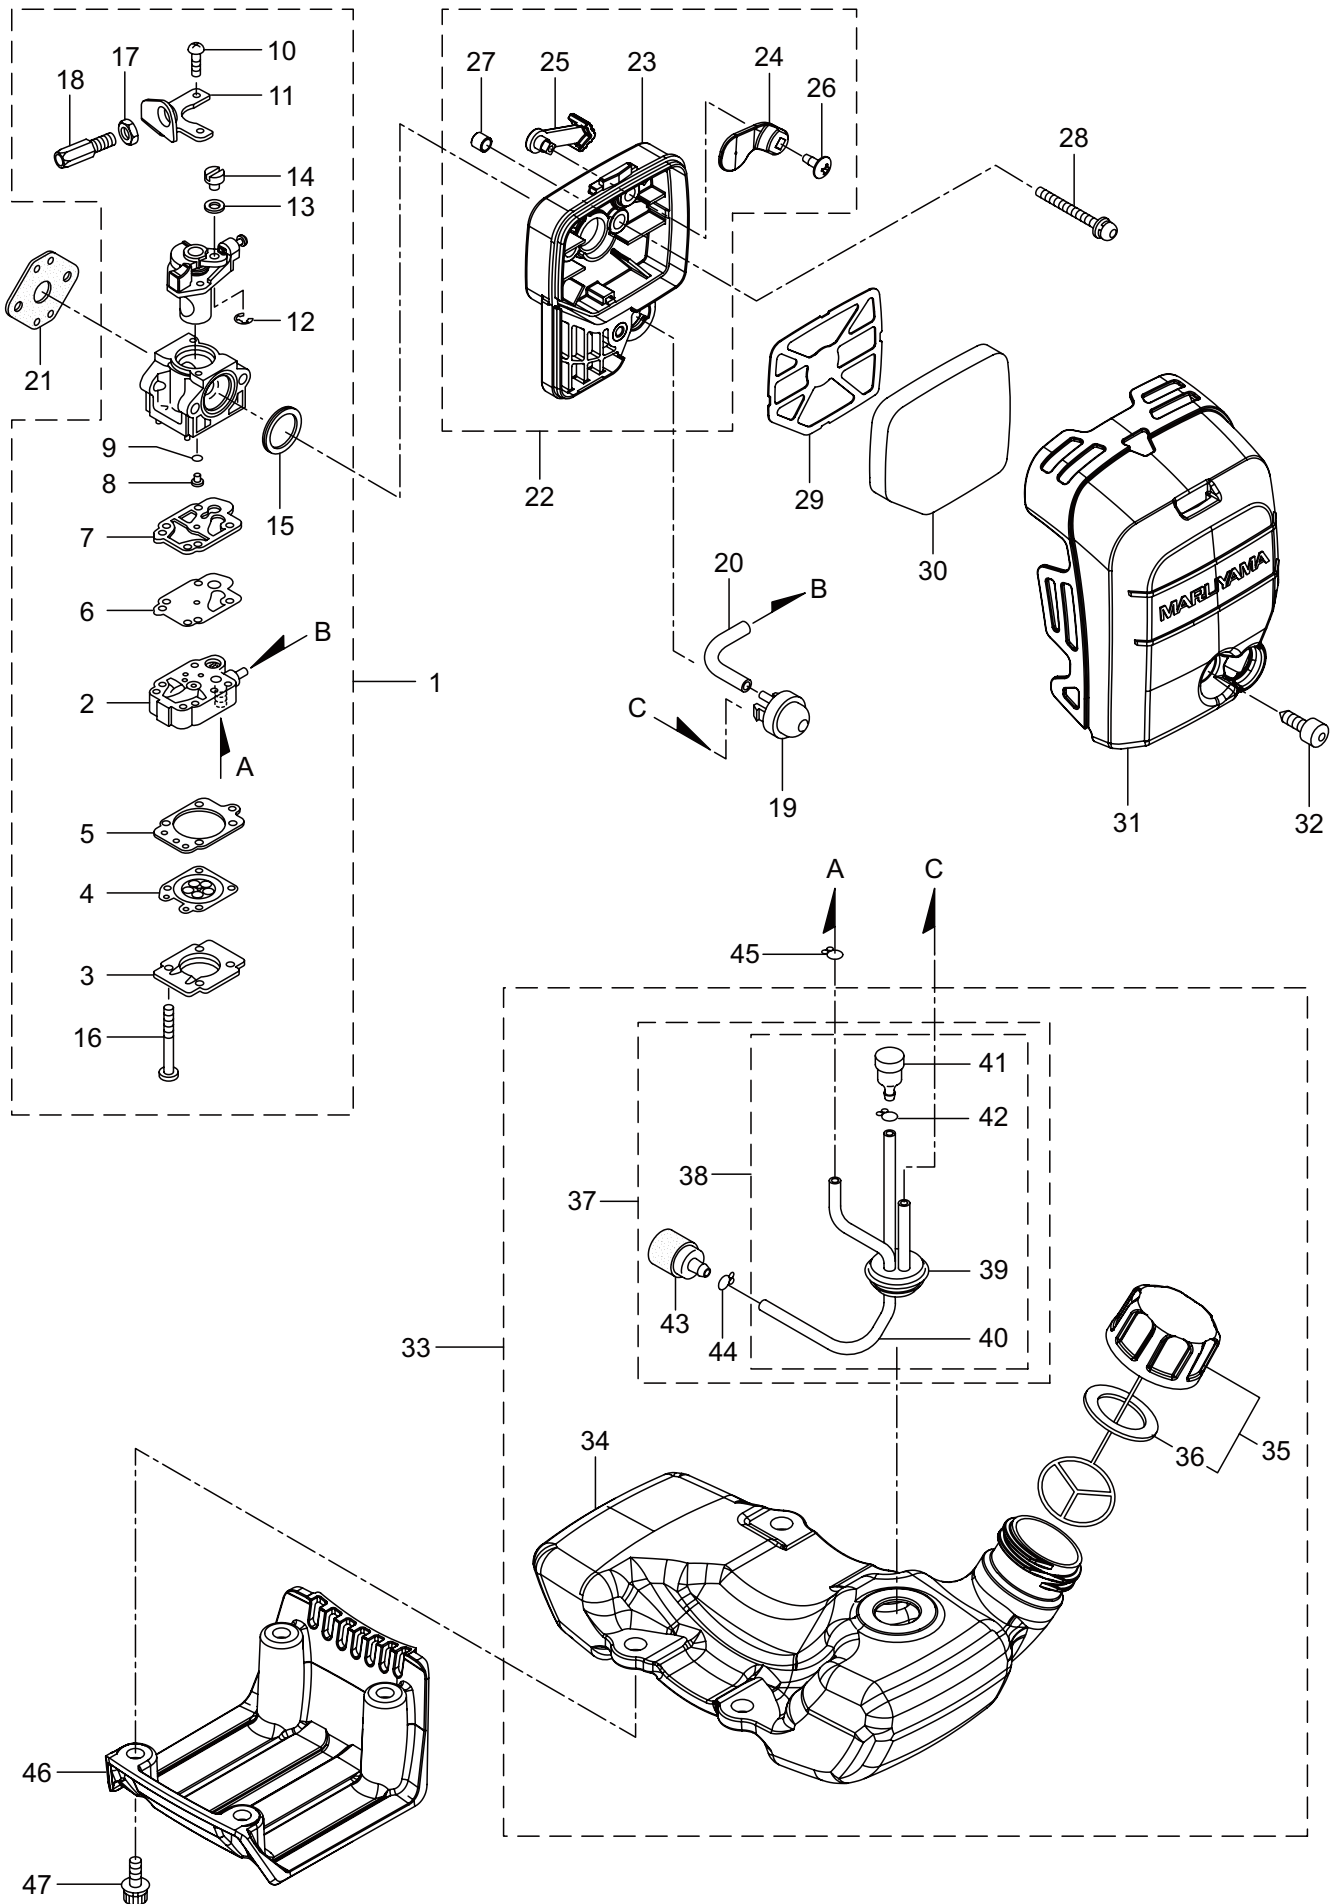

5. BC360HT
CARBURETOR, FUEL TANK

Ref. No.	Part No.	Part Name	Q'ty	Remarks
5-1	279777	Carburetor Ass'y	1	Incl.2-18
5-2	246365	Pump Body	1	
5-3	263726	Cover Plate	1	
5-4	283905	Diaphragm, Meterring	1	
5-5	263727	Gasket	1	
5-6	262994	Diaphragm,Fuel Pump	1	
5-7	282576	Gasket	1	
5-8	281486	Main Jet	1	
5-9	261871	O-Ring	1	
5-10	261875	Screw	2	
5-11	264677	Bracket	1	
5-12	261876	E-Ring	1	
5-13	264678	Washer	1	
5-14	261658	Swivel	1	
5-15	261657	Packing	1	
5-16	263737	Screw	4	
5-17	261878	Nut	1	
5-18	263994	Adapter	1	
5-19	282299	Pump	1	
5-20	279839	Pipe	1	
5-21	262587	Gasket	1	
5-22	279778	Case Ass'y	1	Incl.23-27
5-23	279779	Case Body	1	
5-24	279840	Valve	1	
5-25	279841	Lever	1	
5-26	269032	Screw	1	
5-27	279848	Sleeve	2	
5-28	262720	Cap Screw	2	M5x55
5-29	279783	Plate	1	
5-30	279784	Element	1	
5-31	279786	Cleaner Cover	1	
5-32	286349	Knob	1	
5-33	563586	Fuel Tank Ass'y	1	Incl.34-44
5-34	279790	Fuel Tank	1	
5-35	275306	Fuel Tank Cap Ass'y	1	Incl.36
5-36	274875	Gasket	1	
5-37	563588	Fuel Pipe Pick-up Ass'y	1	Incl.38-44
5-38	246118	Fuel Pipe Ass'y	1	Incl.39-42
5-39	268065	Grommet	1	
5-40	262649	Fuel Pipe	1	
5-41	261590	Breather	1	
5-42	261117	Clip	1	
5-43	264653	Filter Ass'y	1	
5-44	563014	Clip	1	
5-45	563014	Clip	1