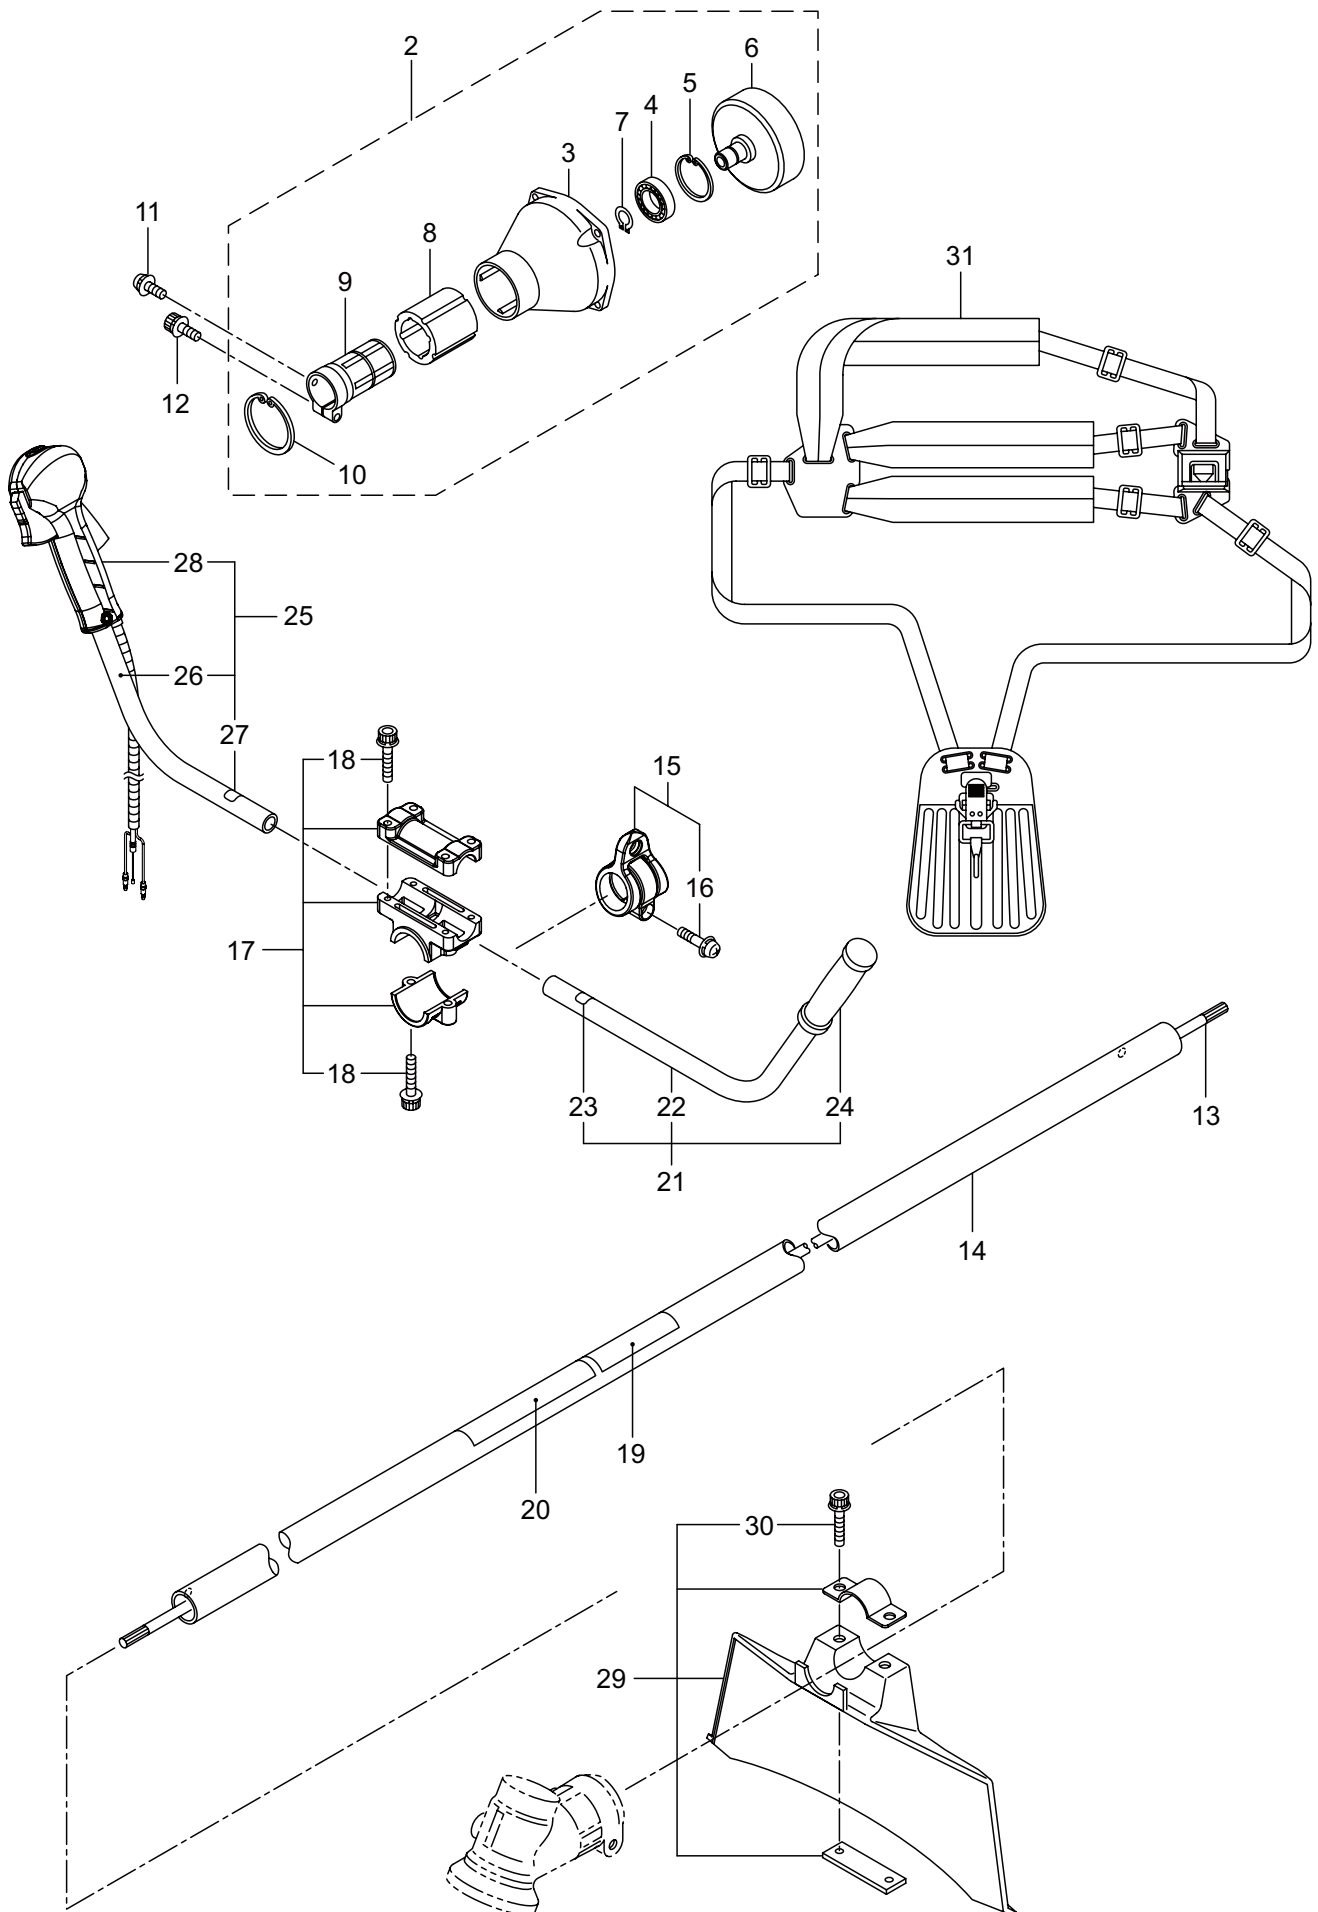

PARTS LIST

BC360HT

CONTENTS

1. MAIN BODY	1 ~ 2
2. GEARCASE.....	3 ~ 4
3. ENGINE	5 ~ 8
4. RECOIL STARTER	9 ~ 10
5. CARBURETOR, FUEL TANK	11 ~ 14
6. ACCESSORIES	15 ~ 16

2019. 05.

P/N 524835

1. BC360HT
MAIN BODY

Ref. No.	Part No.	Part Name	Q'ty	Remarks
1-1	366142	BC360HT	1	
1-2	560481	Clutch Case Ass'y	1	Incl.3-10
1-3	560482	Clutch Case	1	
1-4	140474	Bearing	1	#6202ZZ
1-5	012380	Snap Ring	1	#35
1-6	560483	Clutch Drum	1	
1-7	012384	Snap Ring	1	#15
1-8	560484	Buffer	1	
1-9	560485	Driveshaft Tube Adapter	1	
1-10	065601	Snap Ring	1	H45
1-11	560486	Screw	1	M5x10
1-12	560487	Cap Screw	1	M6x30
1-13	560515	Driveshaft Ass'y	1	
1-14	560488	Driveshaft Tube	1	
1-15	560490	Hanging Bracket Ass'y	1	Incl.16
1-16	560496	Screw	1	M5x25
1-17	560497	Bracket Ass'y	1	Incl.18
1-18	560487	Cap Screw	6	M6x30
1-19	560517	Label	1	MARUYAMA
1-20	560518	Label	1	
1-21	560525	Handle Ass'y-Left	1	Incl.22-24
1-22	560526	Handle	1	
1-23	560522	Label	1	
1-24	560527	Handle Grip	1	
1-25	560520	Handle Ass'y-Right	1	Incl.26-28
1-26	560521	Handle	1	
1-27	560522	Label	1	
1-28	560523	Throttle Trigger	1	
1-29	560528	Safety Cover Ass'y	1	Incl.30
1-30	560487	Cap Screw	2	M6x30
1-31	560583	Hanging Strap Ass'y	1	

2. BC360HT
GEARCASE

Ref. No.	Part No.	Part Name	Q'ty	Remarks
2-1	560502	Gearcase Ass'y	1	Incl.2-18
2-2	560503	Gearcase	1	
2-3	560504	Bolt	1	M6x8
2-4	560487	Cap Screw	1	M6x30
2-5	019585	Bearing	1	#6001
2-6	560514	Gear Set	1	
2-7	560506	Blade Shaft	1	
2-8	222442	Bearing	1	#6202 2RS
2-9	012380	Snap Ring	1	#35
2-10	019585	Bearing	1	#6001
2-11	058995	Bearing	1	#6001Z
2-12	055186	Snap Ring	1	#12
2-13	055185	Snap Ring	1	H28
2-14	560508	Bracket A Ass'y	1	
2-15	560511	Bracket B	1	
2-16	560512	Stabilizer	1	
2-17	232920	Nut	1	M10x1.25
2-18	560486	Screw	1	M5x10