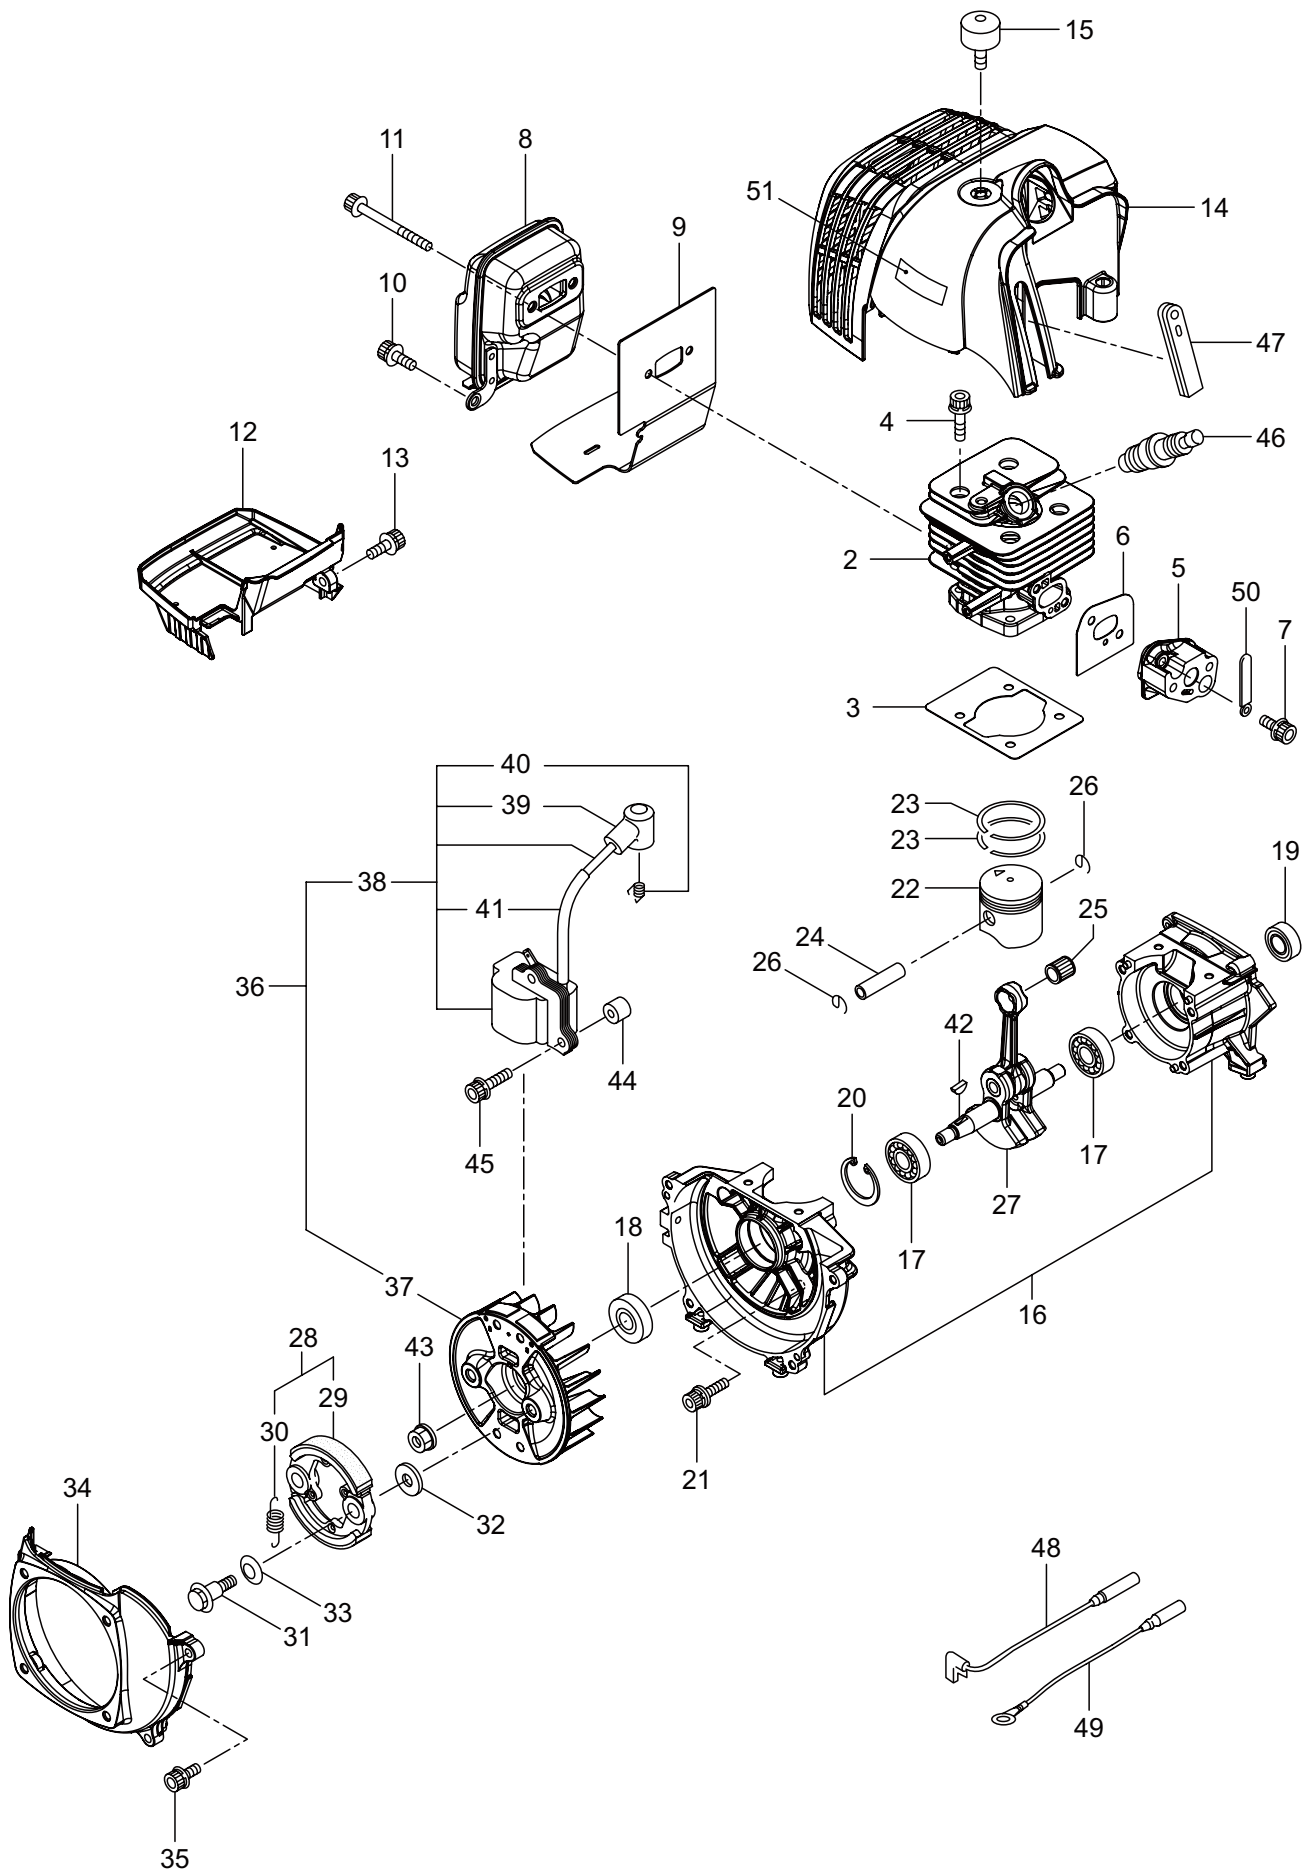

3. BC360HT
ENGINE

Ref. No.	Part No.	Part Name	Q'ty	Remarks
3-1	875335	Engine	1	FE360TH/05
3-2	279490	Cylinder	1	
3-3	279574	Gasket	1	
3-4	261250	Cap Screw	4	M5x20
3-5	279669	Insulator	1	
3-6	279671	Gasket	1	
3-7	265924	Cap Screw	2	M5x25
3-8	279714	Muffler Comp	1	
3-9	279886	Gasket	1	
3-10	261607	Cap Screw	1	M5x16
3-11	266713	Cap Screw	2	M5x60
3-12	279767	Under Cover	1	
3-13	261607	Cap Screw	1	M5x16
3-14	279770	Top Cover	1	
3-15	285843	Knob	1	
3-16	279498	Crankcase	1	
3-17	261384	Bearing	2	#6201C3
3-18	261385	Oil Seal	1	ISCD12327
3-19	261386	Oil Seal	1	ISCD12227
3-20	016732	Snap Ring	1	#32
3-21	261612	Cap Screw	4	M5x30
3-22	279357	Piston	1	
3-23	246102	Piston Ring	2	
3-24	265068	Piston Pin	1	
3-25	265225	Bearing,Needle	1	
3-26	261393	Clip,Piston Pin	2	
3-27	279329	Crankshaft/Conn.Rod Ass'y	1	
3-28	286905	Clutch Ass'y	1	Incl.29,30
3-29	286906	Clutch Shoe	2	(2)Required
3-30	286907	Spring, Clutch	1	
3-31	246377	Clutch Bolt	2	
3-32	262683	Washer	2	8x22xt1.2
3-33	262682	Wave Washer	2	
3-34	279702	Fan Cover	1	
3-35	261250	Cap Screw	4	M5x20
3-36	563598	Magneto Ass'y	1	Incl.37-41
3-37	279362	Rotor/Fan	1	
3-38	246195	Ignition Coil Ass'y	1	Incl.39-41
3-39	283178	Plug Boot	1	
3-40	272805	Connector	1	
3-41	283272	Insulator	1	
3-42	261076	Woodruff Key	1	3x10
3-43	261417	Nut,Rotor	1	M8
3-44	280381	Spacer	2	
3-45	261256	Cap Screw	2	M4x25