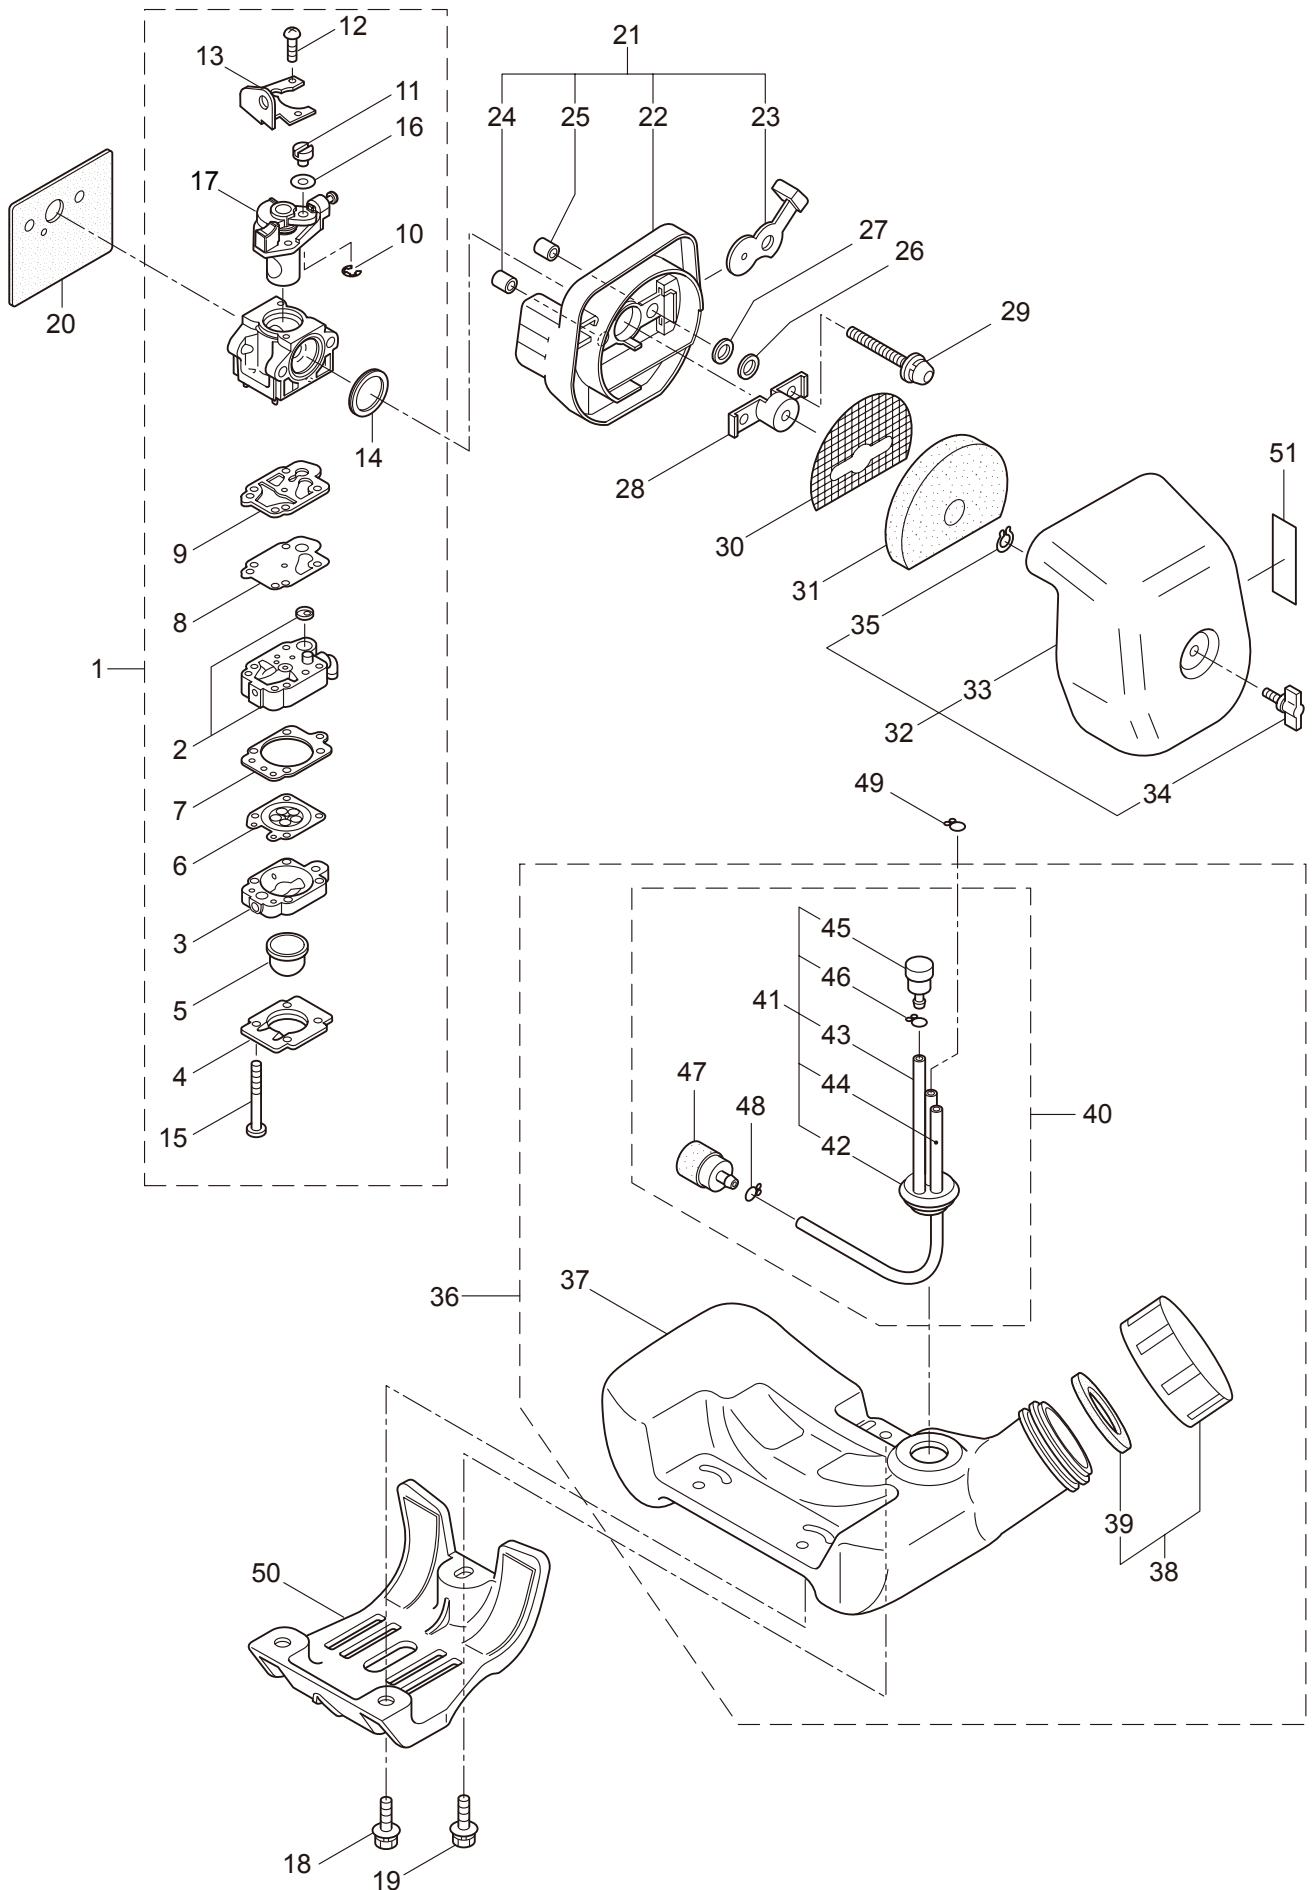

4. BC3021H
CARBURETOR, FUEL TANK

Ref. No.	Part No.	Part Name	Q'ty	Remarks
4-1	284111	Carburetor Ass'y	1	Incl.2-17 New gasket required
4-2	264155	Pump Body	1	
4-3	262991	Purge Body	1	
4-4	262992	Cover Plate	1	
4-5	261874	Primer Bulb	1	
4-6	283905	Diaphragm, Meterring	1	
4-7	262993	Gasket	1	
4-8	262994	Diaphragm,Fuel Pump	1	
4-9	282576	Gasket	1	
4-10	261876	E-Ring	1	
4-11	261658	Swivel	1	
4-12	261875	Screw	2	
4-13	264677	Bracket	1	
4-14	261657	Packing	1	
4-15	262996	Screw	4	
4-16	264678	Washer	1	
4-17	264985	Throttle Valve Ass'y	1	
4-18	281714	Cap Screw	2	M5x20
4-19	281715	Cap Screw	1	M5x20
4-20	269762	Gasket	1	
4-21	268055	Air Filter Case Ass'y	1	Incl.22-25
4-22	268056	Air Filter Case	1	
4-23	268057	Valve	1	
4-24	268157	Sleeve	1	5.5x7.1x6L
4-25	268412	Sleeve	1	5.5x7.1x6.6L
4-26	263345	Packing	1	7.2x11xt1.3
4-27	263942	Washer	1	7.2x12xt0.15
4-28	263815	Stay	1	
4-29	264016	Cap Screw	2	M5x60
4-30	265026	Screen	1	
4-31	265027	Foam Element	1	
4-32	268058	Air Filter Cover Ass'y	1	Incl.33-35
4-33	268059	Air Filter Cover	1	
4-34	281438	Knob	1	
4-35	261734	Snap Ring	1	#5
4-36	281749	Fuel Tank Ass'y	1	Incl.37-48
4-37	281439	Fuel Tank	1	
4-38	281565	Fuel Tank Cap Ass'y	1	Incl.39
4-39	269377	Gasket	1	
4-40	282538	Fuel Pipe Pick-up Ass'y	1	Incl.41-48
4-41	282539	Fuel Pipe Ass'y	1	Incl.42-46
4-42	268065	Grommet	1	
4-43	282541	Return Pipe	1	3x6x151L
4-44	261690	Fuel Pipe	1	160L
4-45	261590	Breather	1