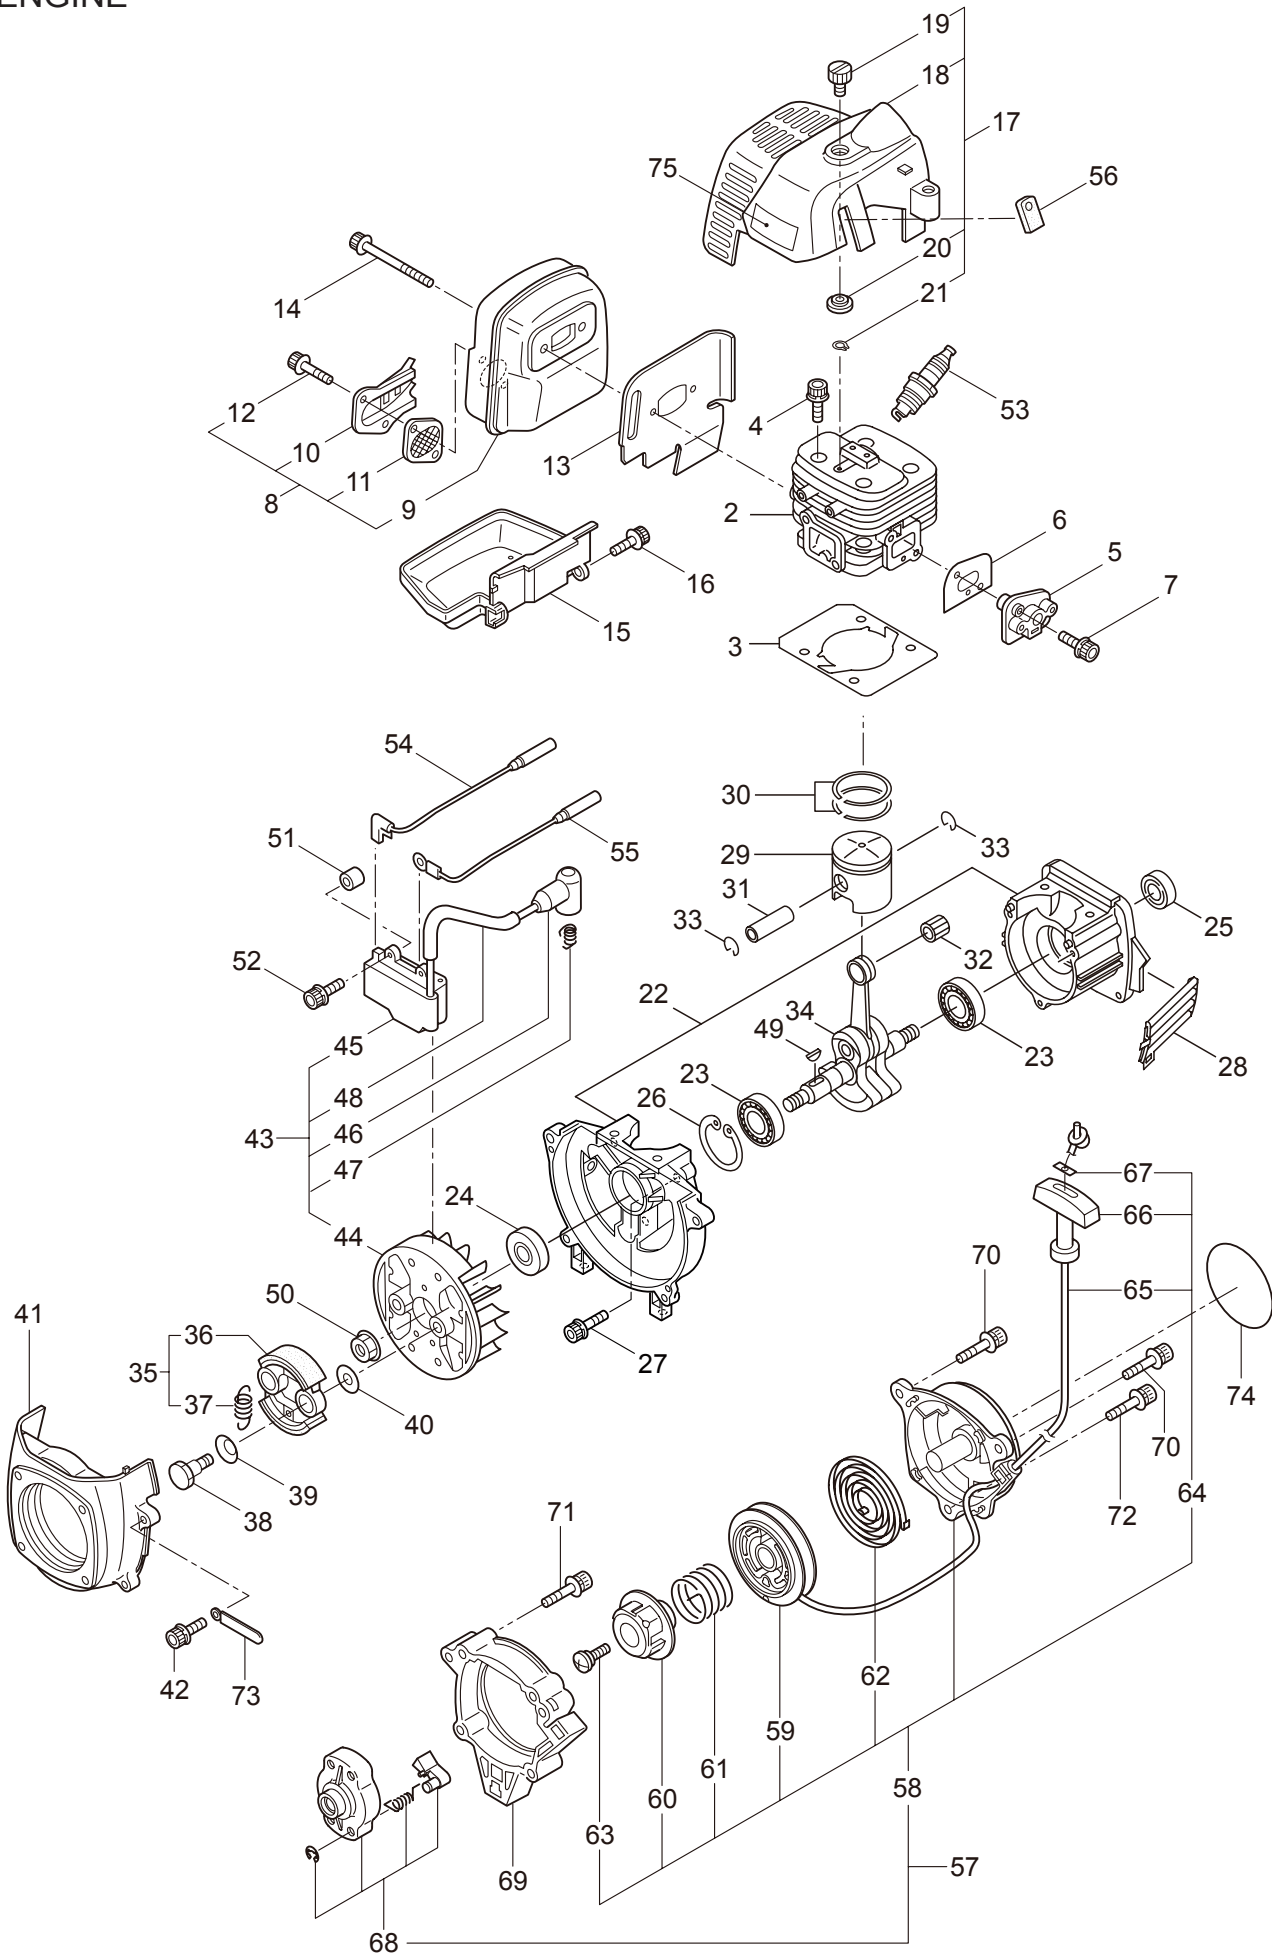

3. BC3021H
ENGINE

Ref. No.	Part No.	Part Name	Q'ty	Remarks
3-46	269714	Plug Boot	1	
3-47	269715	Connector	1	
3-48	281756	Insulator	1	
3-49	261076	Woodruff Key	1	3x10
3-50	261417	Nut,Rotor	1	M8
3-51	280381	Spacer	2	
3-52	261256	Cap Screw	2	M4x25
3-53	285982	Spark Plug	1	NGK BPM8Y
3-54	269722	Lead	1	
3-55	268044	Lead	1	
3-56	269189	Grommet	1	
3-57	283476	Recoil Starter Ass'y	1	Incl.58-68
3-58	283477	Recoil Ass'y	1	Incl.59-67
3-59	283504	Reel	1	
3-60	283505	Cam Plate	1	
3-61	283506	Spring	1	
3-62	280931	Spiral Spring	1	
3-63	267213	Screw	1	
3-64	283578	Stater Rope Ass'y	1	Incl.65-67
3-65	283579	Stater Rope	1	
3-66	261725	Starter Grip	1	
3-67	283511	Rope Stopper	1	
3-68	283575	Starter Pawl Ass'y	1	
3-69	284698	Adapter Ass'y	1	
3-70	283391	Cap Screw	2	M4x20
3-71	265726	Cap Screw	4	M4x16
3-72	282096	Cap Screw	1	M4x16WSW
3-73	264588	Clamp	1	
3-74	269097	Label	1	CE300
3-75	262100	Label	1	MARUYAMA