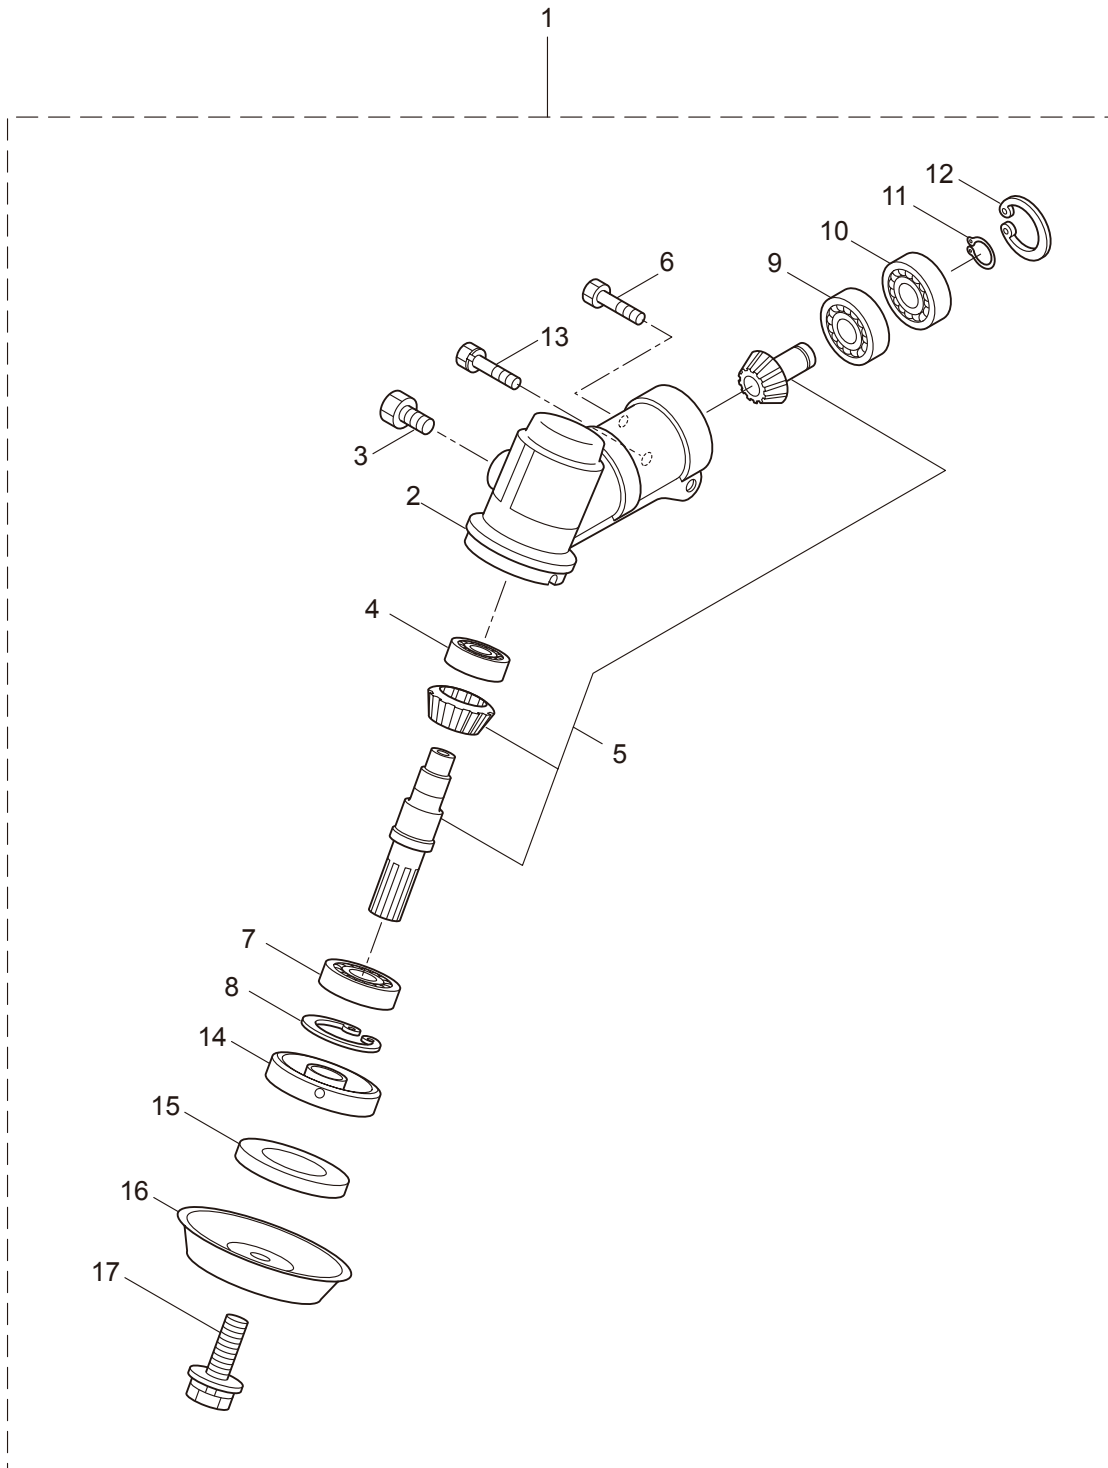

PARTS LIST

BC3021H

CONTENTS

1. MAIN BODY	1 ~ 2
2. GEARCASE.....	3 ~ 4
3. ENGINE.....	5 ~ 8
4. CARBURETOR, FUEL TANK	9 ~ 12
5. ACCESSORIES	13 ~ 14

2011. 05.

P/N 523214

1. BC3021H
MAIN BODY

Ref. No.	Part No.	Part Name	Q'ty	Remarks
1-1	363869	BC3021H	1	
1-2	215512	Clutch Case Ass'y	1	Incl.3-9
1-3	214592	Bearing Case	1	
1-4	214161	Bearing	2	#6000ZZ
1-5	054676	Snap Ring	1	#26
1-6	214162	Buffer	1	
1-7	214163	Washer	1	
1-8	092033	Screw	4	M5x15
1-9	214593	Driveshaft Tube Adapter	1	
1-10	092550	Bolt	1	M5x25-7T
1-11	054677	Clutch Drum	1	
1-12	219268	Driveshaft Ass'y	1	
1-13	218711	Driveshaft Tube	1	
1-14	215532	Shaft Grip	1	
1-15	054691	Hanging Bracket Ass'y	1	Incl.16
1-16	089738	Bolt	1	M5x15
1-17	228446	Bracket Ass'y	1	Incl.18
1-18	092561	Bolt	6	M5x25
1-19	228687	Label	1	BC3021H
1-20	213750	Label	1	Caution
1-21	228398	Handle Ass'y-Left	1	Incl.22,23
1-22	228399	Handle (A)	1	
1-23	226512	Grip	1	
1-24	229085	Handle Ass'y-Right	1	Incl.25-27
1-25	228401	Handle (B)	1	
1-26	229017	Throttle Trigger	1	Incl.27
1-27	229024	Wire Ass'y	1	
1-28	817002	Bolt	4	M5x20
1-29	228302	Safety Cover Ass'y	1	Incl.30-32
1-30	227822	Bracket	1	
1-31	227819	Bracket	1	
1-32	092555	Bolt	2	M6x30
1-33	230789	String Cutter Ass'y	1	Incl.34-36
1-34	230747	String Cutter	1	
1-35	817002	Bolt	1	M5x20
1-36	228325	Nut	1	
1-37	230748	Cover Extention	1	
1-38	219612	Hanging Strap Ass'y	1	Incl.39
1-39	231657	Hook	1	

2. BC3021H
GEARCASE

Ref. No.	Part No.	Part Name	Q'ty	Remarks
2-1	228403	Gearcase Ass'y	1	Incl.2-17
2-2	225960	Gearcase	1	
2-3	089845	Bolt	1	M8x10
2-4	227990	Bearing	1	#608
2-5	228416	Gear Set	1	
2-6	225896	Bolt	1	M5x10
2-7	227991	Bearing	1	#6001DDU
2-8	055185	Snap Ring	1	#28
2-9	227992	Bearing	1	#609
2-10	227993	Bearing	1	#609Z
2-11	228477	Snap Ring	1	#9
2-12	140270	Snap Ring	1	#24
2-13	092550	Bolt	1	M5x25-7T
2-14	212986	Boss Adapter	1	
2-15	140275	Clamping Washer	1	
2-16	215547	Stabilizer	1	
2-17	215610	Bolt	1	M8x22,Counterclockwise