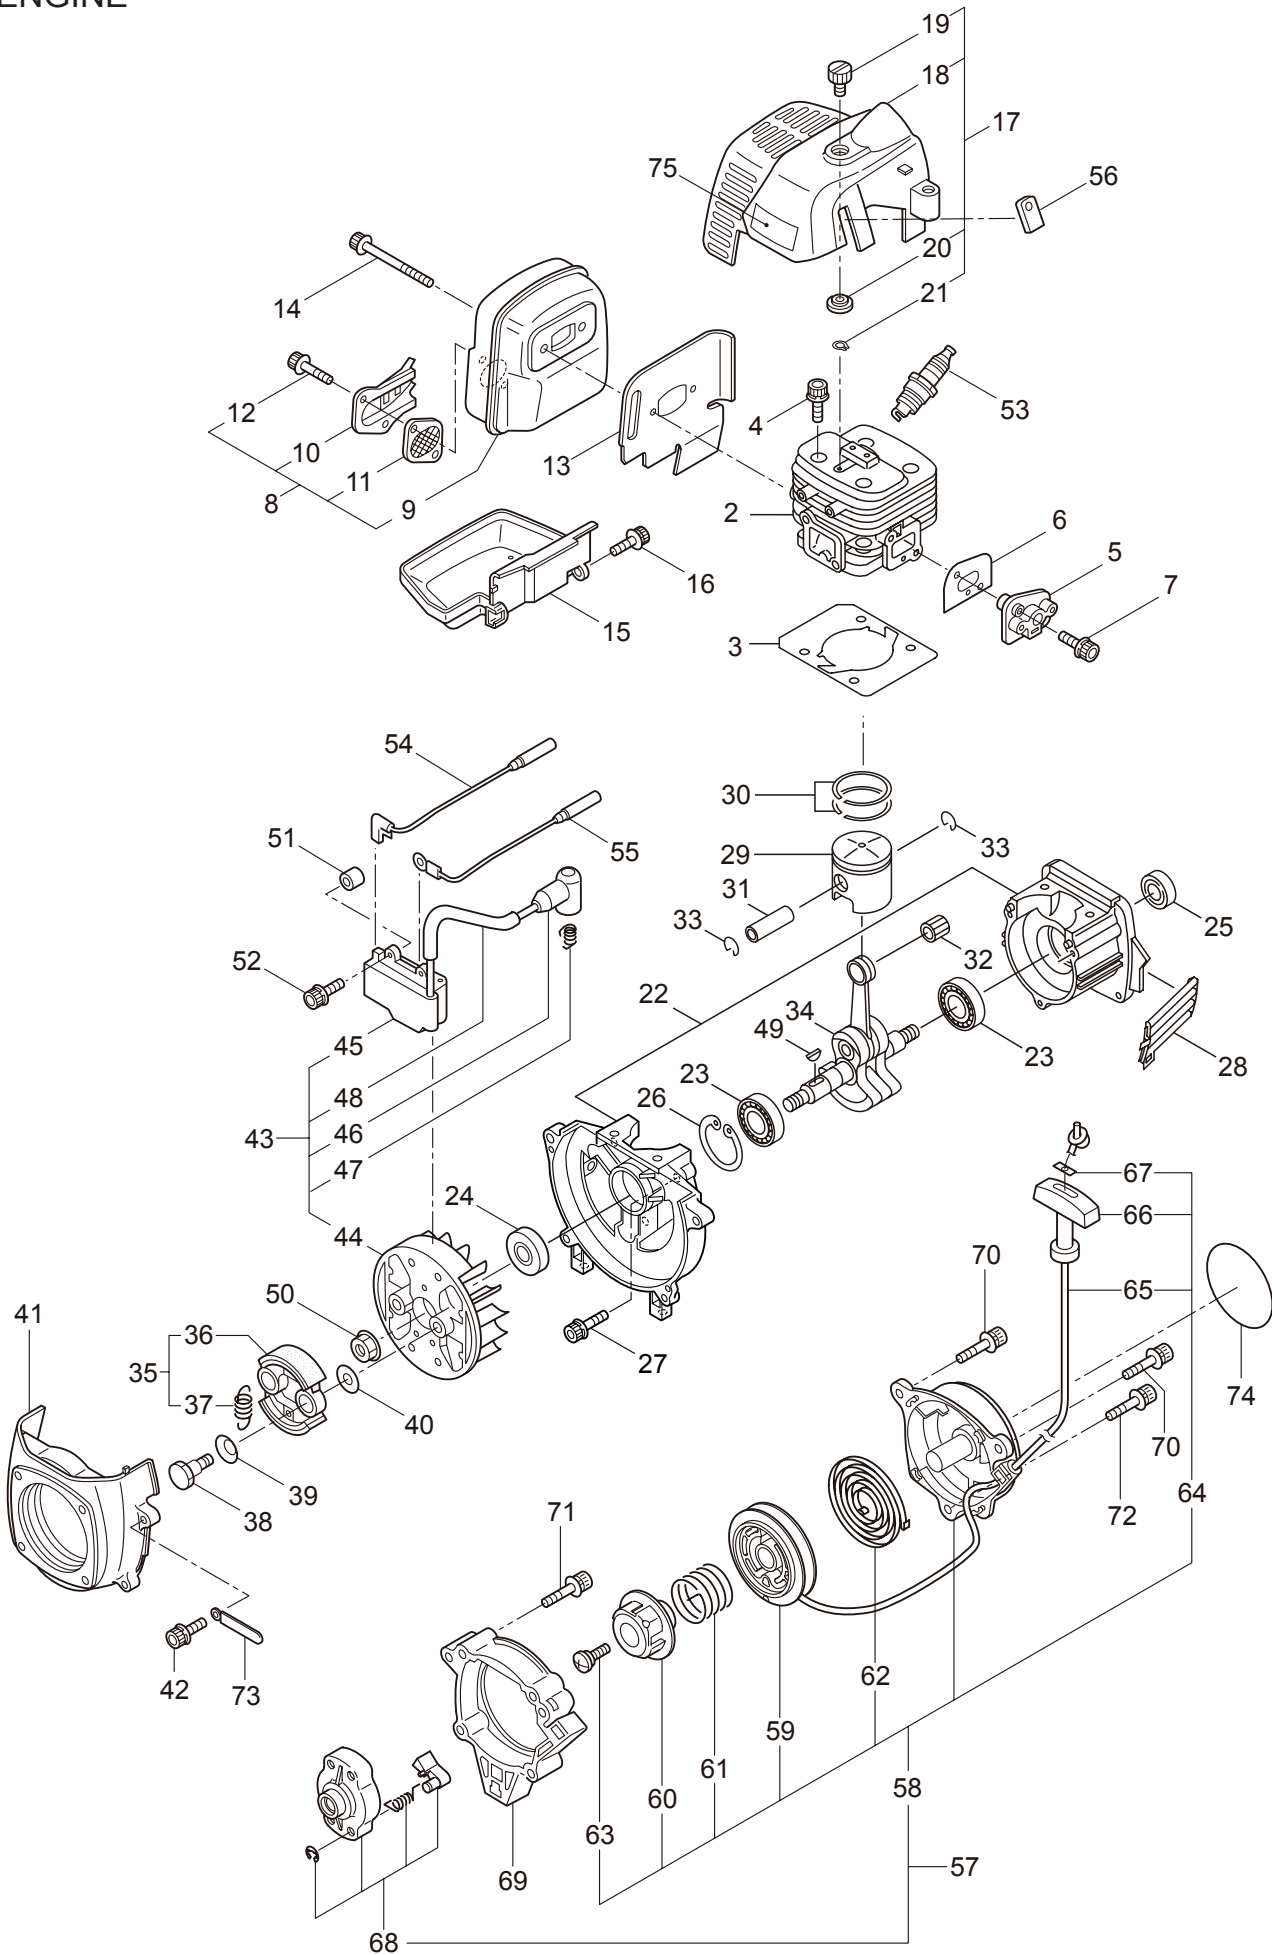

3. BC3021H ENGINE

Ref. No.	Part No.	Part Name	Q'ty	Remarks
3-1	858771	Engine	1	CE300/51
3-2	286791	Cylinder	1	
3-3	286846	Gasket	1	
3-4	261250	Cap Screw	4	M5x20
3-5	269144	Insulator	1	New gasket required
3-6	267049	Gasket	1	
3-7	265924	Cap Screw	2	M5x25
3-8	283007	Muffler Ass'y	1	Incl.9-12
3-9	283003	Muffler Comp.	1	
3-10	268171	Muffler Tail	1	
3-11	267056	Spark Arrester	1	
3-12	265107	Cap Screw	2	M4x10
3-13	281440	Gasket	1	
3-14	266402	Cap Screw	2	M5x55
3-15	281435	Under Cover	1	
3-16	267191	Cap Screw	1	M5x16
3-17	281742	Top Cover Ass'y	1	Incl.18-21
3-18	281434	Top Cover	1	
3-19	261018	Knob	1	
3-20	261020	Spacer	1	
3-21	261734	Snap Ring	1	#5
3-22	286851	Crankcase	1	
3-23	280488	Bearing	2	PPL 6001
3-24	261492	Oil Seal	1	ISCD12287
3-25	261386	Oil Seal	1	ISCD12227
3-26	055185	Snap Ring	1	#28
3-27	261612	Cap Screw	3	M5x30
3-28	281442	Screen	1	
3-29	268782	Piston	1	
3-30	265067	Piston Ring	2	(2)Required
3-31	265068	Piston Pin	1	
3-32	265225	Bearing,Needle	1	
3-33	261393	Clip,Piston Pin	2	
3-34	265141	Crankshaft/Conn.Rod Ass'y	1	
3-35	267327	Clutch Ass'y	1	Incl.36,37
3-36	267342	Clutch Shoe	2	(2)required
3-37	267345	Spring,Clutch	1	
3-38	264505	Bolt	2	
3-39	261777	Wave Washer	2	
3-40	261189	Washer	2	6x16.5x1.2
3-41	281433	Fan Cover	1	
3-42	261250	Cap Screw	4	M5x20
3-43	286848	Magneto Ass'y	1	Incl.44-48
3-44	286849	Rotor/Fan	1	
3-45	281746	Ignition Coil Ass'y	1	Incl.46-48