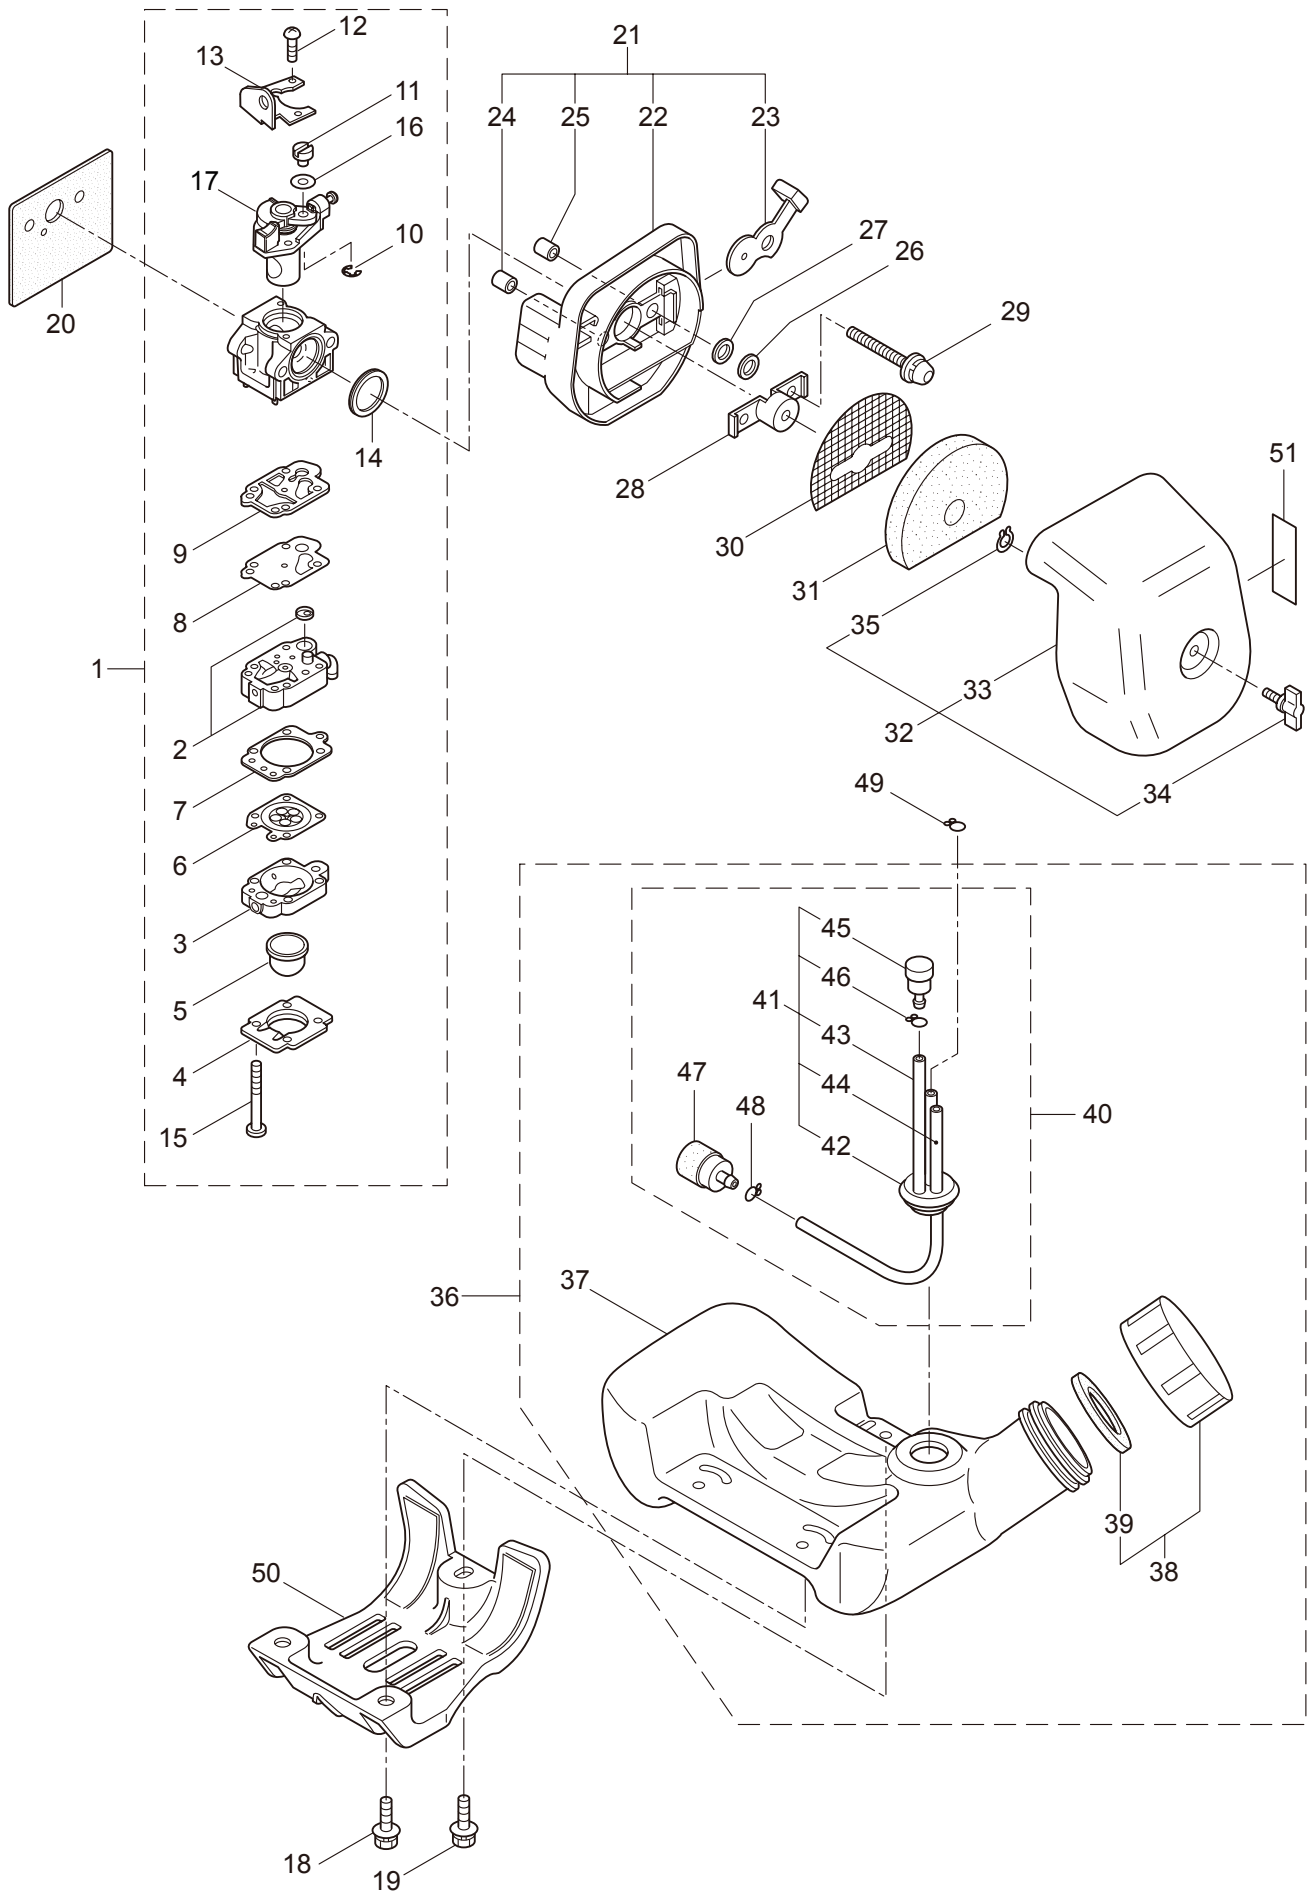

4. BC3021H
CARBURETOR, FUEL TANK

Ref. No.	Part No.	Part Name	Q'ty	Remarks
4-46	261117	Clip	1	
4-47	264653	Filter Ass'y	1	
4-48	261117	Clip	1	
4-49	261117	Clip	1	
4-50	281441	Stand	1	
4-51	261352	Label	1	Choke