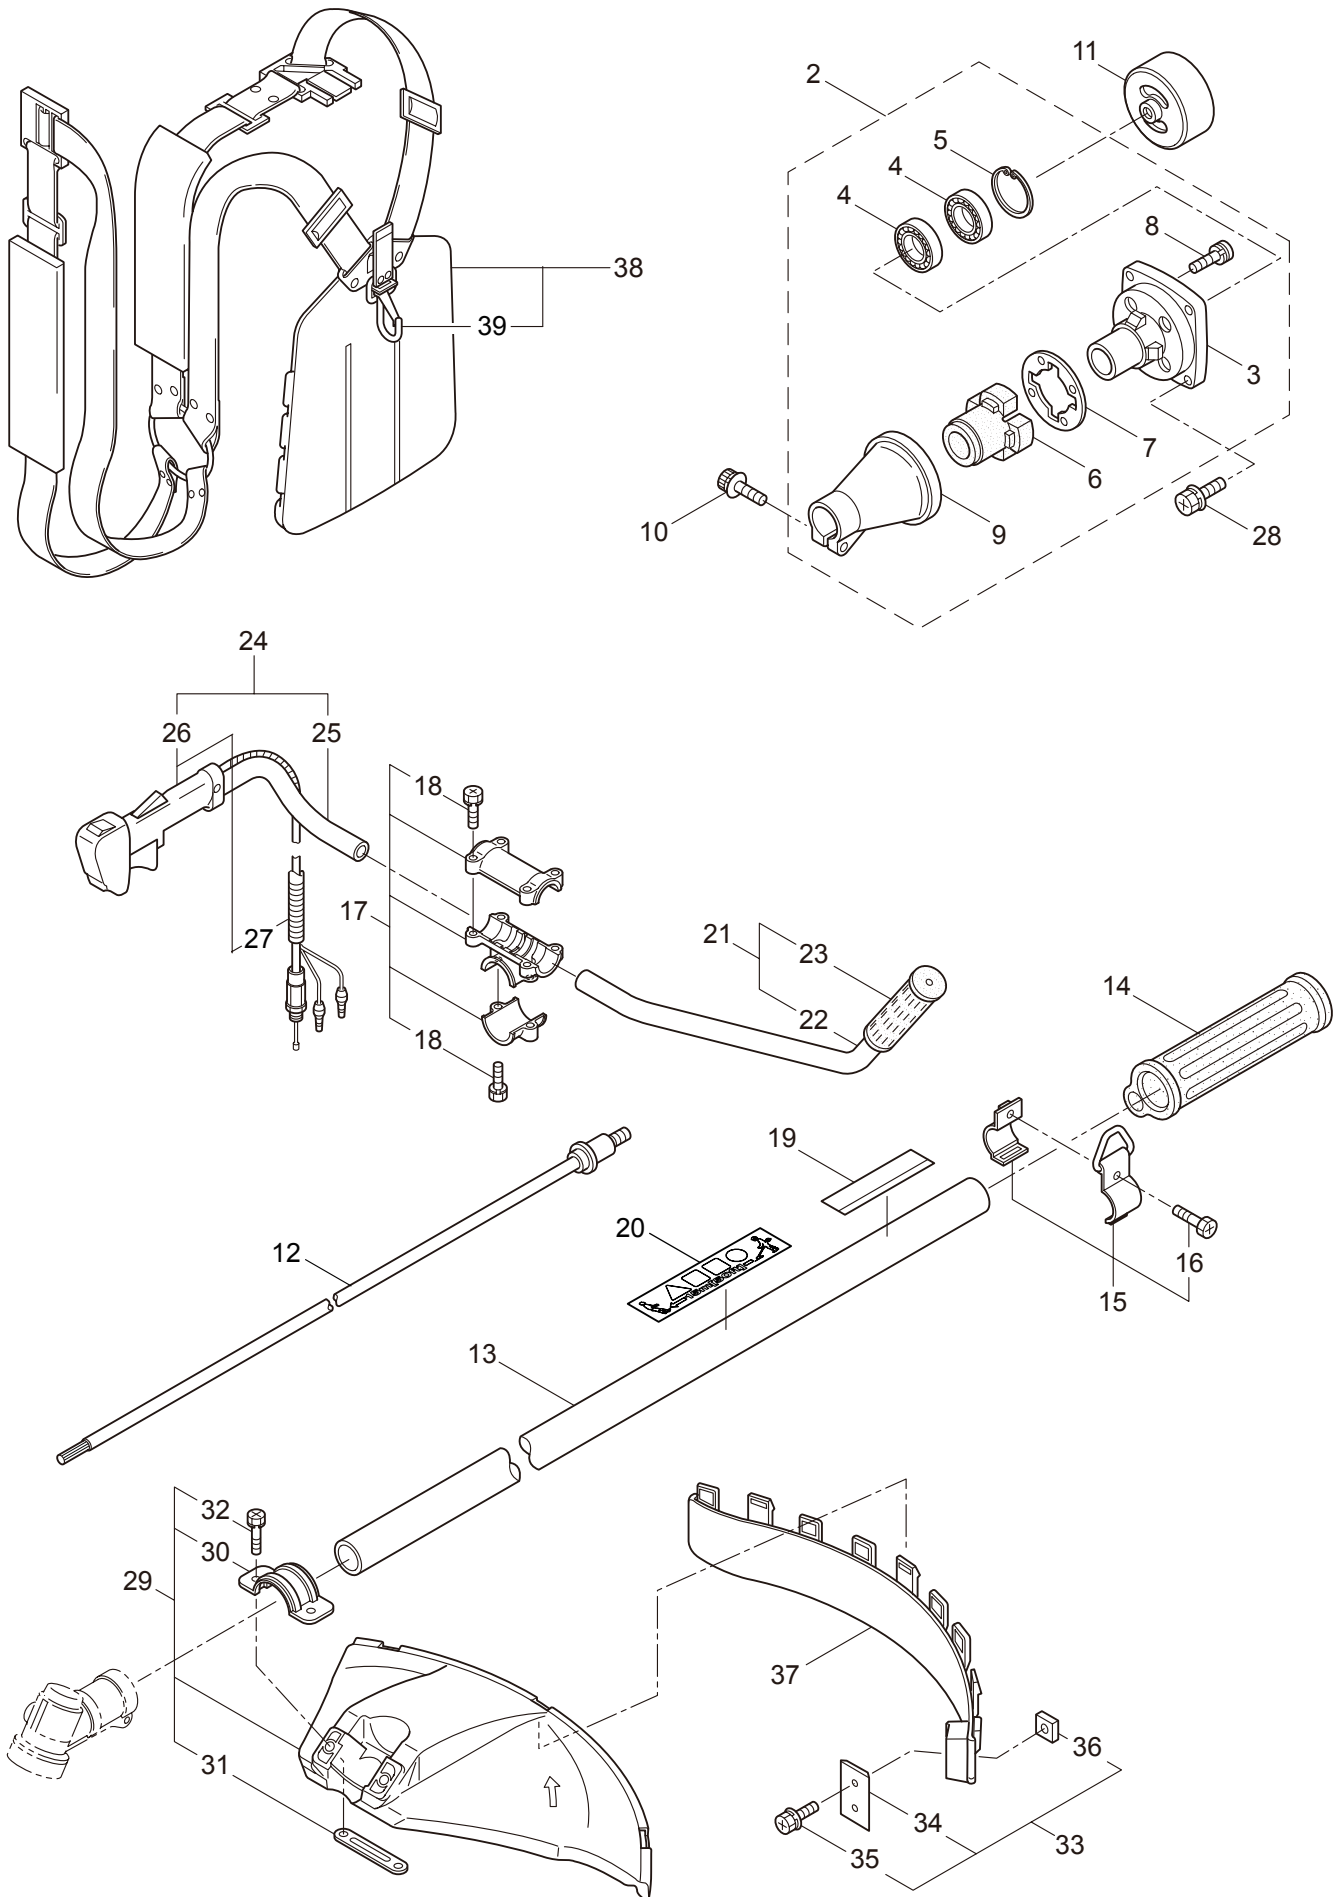

PARTS LIST

BC3021H

CONTENTS

1. MAIN BODY	1 ~ 2
2. GEARCASE.....	3 ~ 4
3. ENGINE.....	5 ~ 8
4. CARBURETOR, FUEL TANK	9 ~ 12
5. ACCESSORIES	13 ~ 14

2011. 05.

P/N 523214

1. BC3021H
MAIN BODY

Ref. No.	Part No.	Part Name	Q'ty	Remarks
1-1	363869	BC3021H	1	
1-2	215512	Clutch Case Ass'y	1	Incl.3-9
1-3	214592	Bearing Case	1	
1-4	214161	Bearing	2	#6000ZZ
1-5	054676	Snap Ring	1	#26
1-6	214162	Buffer	1	
1-7	214163	Washer	1	
1-8	092033	Screw	4	M5x15
1-9	214593	Driveshaft Tube Adapter	1	
1-10	092550	Bolt	1	M5x25-7T
1-11	054677	Clutch Drum	1	
1-12	219268	Driveshaft Ass'y	1	
1-13	218711	Driveshaft Tube	1	
1-14	215532	Shaft Grip	1	
1-15	054691	Hanging Bracket Ass'y	1	Incl.16
1-16	089738	Bolt	1	M5x15
1-17	228446	Bracket Ass'y	1	Incl.18
1-18	092561	Bolt	6	M5x25
1-19	228687	Label	1	BC3021H
1-20	213750	Label	1	Caution
1-21	228398	Handle Ass'y-Left	1	Incl.22,23
1-22	228399	Handle (A)	1	
1-23	226512	Grip	1	
1-24	229085	Handle Ass'y-Right	1	Incl.25-27
1-25	228401	Handle (B)	1	
1-26	229017	Throttle Trigger	1	Incl.27
1-27	229024	Wire Ass'y	1	
1-28	817002	Bolt	4	M5x20
1-29	228302	Safety Cover Ass'y	1	Incl.30-32
1-30	227822	Bracket	1	
1-31	227819	Bracket	1	
1-32	092555	Bolt	2	M6x30
1-33	230789	String Cutter Ass'y	1	Incl.34-36
1-34	230747	String Cutter	1	
1-35	817002	Bolt	1	M5x20
1-36	228325	Nut	1	
1-37	230748	Cover Extention	1	
1-38	219612	Hanging Strap Ass'y	1	Incl.39
1-39	231657	Hook	1	

2. BC3021H
GEARCASE

Ref. No.	Part No.	Part Name	Q'ty	Remarks
2-1	228403	Gearcase Ass'y	1	Incl.2-17
2-2	225960	Gearcase	1	
2-3	089845	Bolt	1	M8x10
2-4	227990	Bearing	1	#608
2-5	228416	Gear Set	1	
2-6	225896	Bolt	1	M5x10
2-7	227991	Bearing	1	#6001DDU
2-8	055185	Snap Ring	1	#28
2-9	227992	Bearing	1	#609
2-10	227993	Bearing	1	#609Z
2-11	228477	Snap Ring	1	#9
2-12	140270	Snap Ring	1	#24
2-13	092550	Bolt	1	M5x25-7T
2-14	212986	Boss Adapter	1	
2-15	140275	Clamping Washer	1	
2-16	215547	Stabilizer	1	
2-17	215610	Bolt	1	M8x22,Counterclockwise