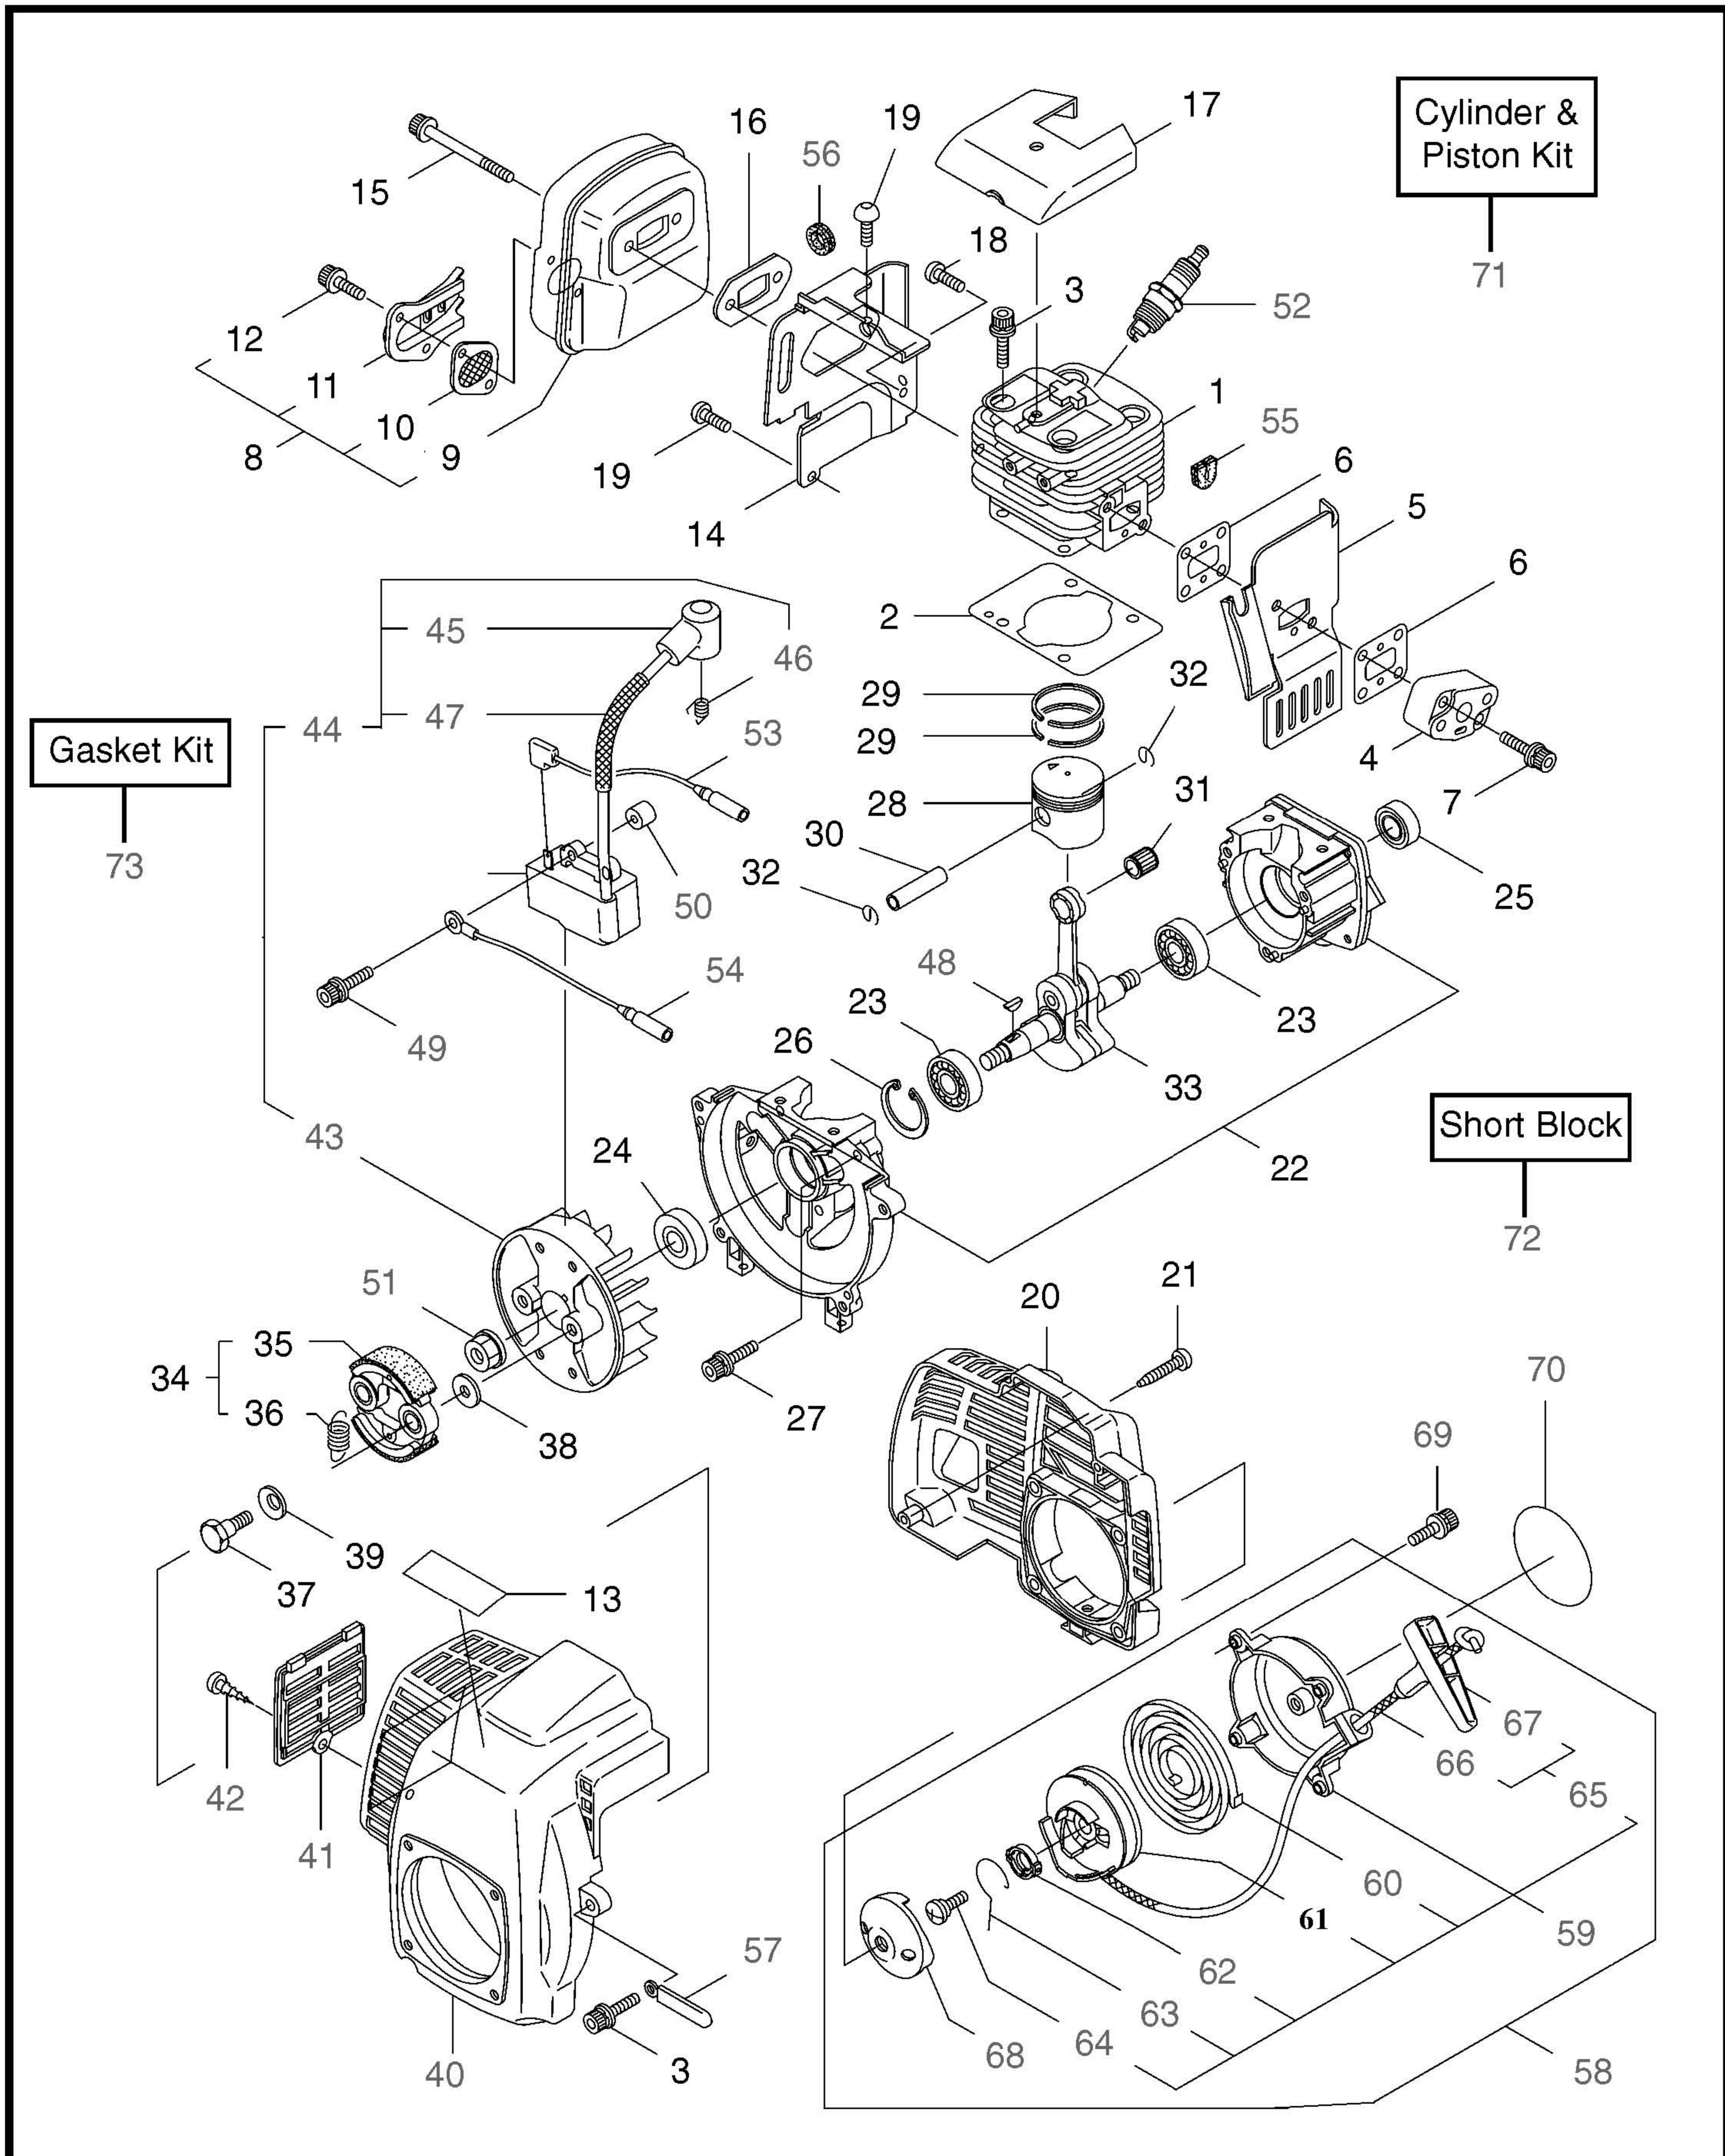

6 ILLUSTRATED PARTS LIST
BC3020

ENGINE

Ref #	Part #	Description	Q'ty.	Notes
1	268687	Cylinder	1	New gasket required
2	268231	Gasket	1	
3	261250	Cap Screw	8	M5x20
4	266317	Insulator	1	
5	268233	Air Duct	1	
6	261171	Gasket	2	
7	268563	Cap Screw	2	M5x25
8	268996	Muffler Ass'y	1	Incl.9-12
9	269651	Muffler	1	
10	267056	Spark Arrester	1	
11	267053	Tail	1	
12	265107	Cap Screw	2	M4x10
13	280288	Label	1	
14	268235	Plate	1	
15	266402	Cap Screw	2	M5x55
16	268019	Gasket	1	
17	268468	Protector	1	
18	265107	Cap Screw	1	M4x10
19	268195	Cap Screw	2	M5x10
20	268238	Cylinder Cover	1	
21	266000	Tapping Screw	2	
22	268241	Crankcase	1	
23	261491	Bearing	2	#6001C3
24	262198	Oil Seal	1	
25	261386	Oil Seal	1	
26	055185	Snap Ring	1	
27	261612	Cap Screw	3	M5x30
28	268782	Piston	1	
29	265067	Piston Ring	2	(2)Required
30	265068	Piston Pin	1	
31	265225	Bearing,Needle	1	
32	261393	Clip,Piston Pin	2	
33	265141	Crankshaft/Conn.Rod Ass'y	1	
34	268439	Clutch Ass'y	1	Incl.35-39
35	267342	Clutch Shoe	2	
36	267345	Spring,Clutch	1	
37	264505	Bolt	2	
38	261189	Washer	2	
39	261777	Wave Washer	2