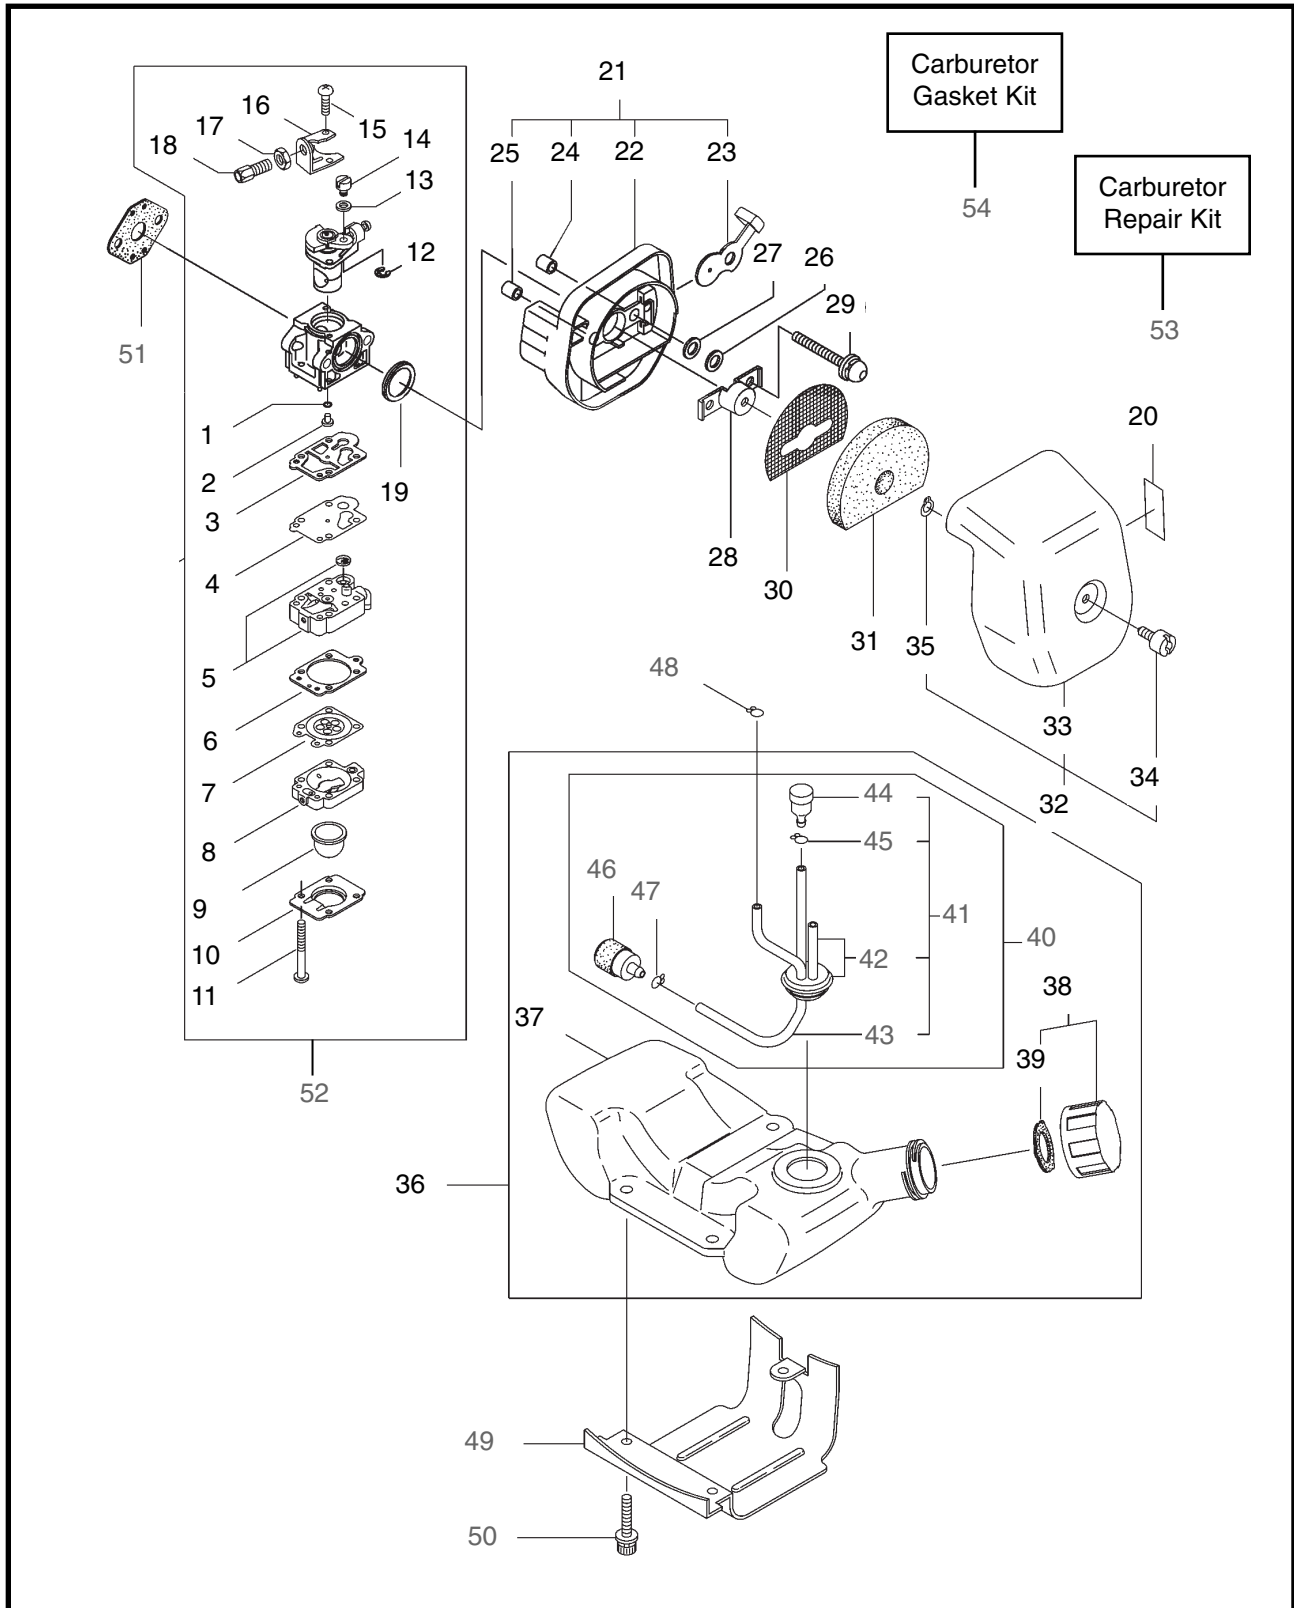

CARBURETOR AND FUEL TANK

REF #	PART #	DESCRIPTION	Q'TY.	NOTES
1	261871	O-Ring	1	
2	269765	Main Jet	1	
3	262995	Gasket	1	
4	262994	Diaphragm,Fuel Pump	1	
5	263739	Pump Body	1	
6	262993	Gasket	1	
7	268501	Diaphragm,Meterring	1	
8	262991	Purge Body	1	
9	261874	Primer Bulb	1	
10	262992	Cover Plate	1	
11	262996	Screw	4	
12	261876	E-Ring	1	
13	264678	Washer	1	
14	261658	Swivel	1	
15	260607	Screw	2	
16	264677	Bracket	1	
17	261878	Nut	1	
18	263994	Adapter	1	
19	261657	Packing	1	
20	261352	Label	1	Choke
21	268055	Air Filter Case Ass'y	1	Incl.22-25
22	268056	Air Filter Case	1	
23	268057	Valve	1	
24	268412	Sleeve	1	
25	268157	Sleeve	1	
26	263345	Packing	1	
27	263942	Washer	1	
28	263815	Stay	1	
29	264016	Cap Screw	2	M5x60
30	265026	Screen	1	
31	265027	Foam Element	1	
32	268058	Air Filter Cover Ass'y	1	Incl.33-35
33	268059	Air Filter Cover	1	
34	265742	Knob	1	
35	261734	Snap Ring	1	
36	269721	Fuel Tank Ass'y	1	Incl.37-47
37	269724	Fuel Tank	1	
38	264784	Fuel Tank Cap Ass'y	1	Incl.39
39	261105	Gasket	1