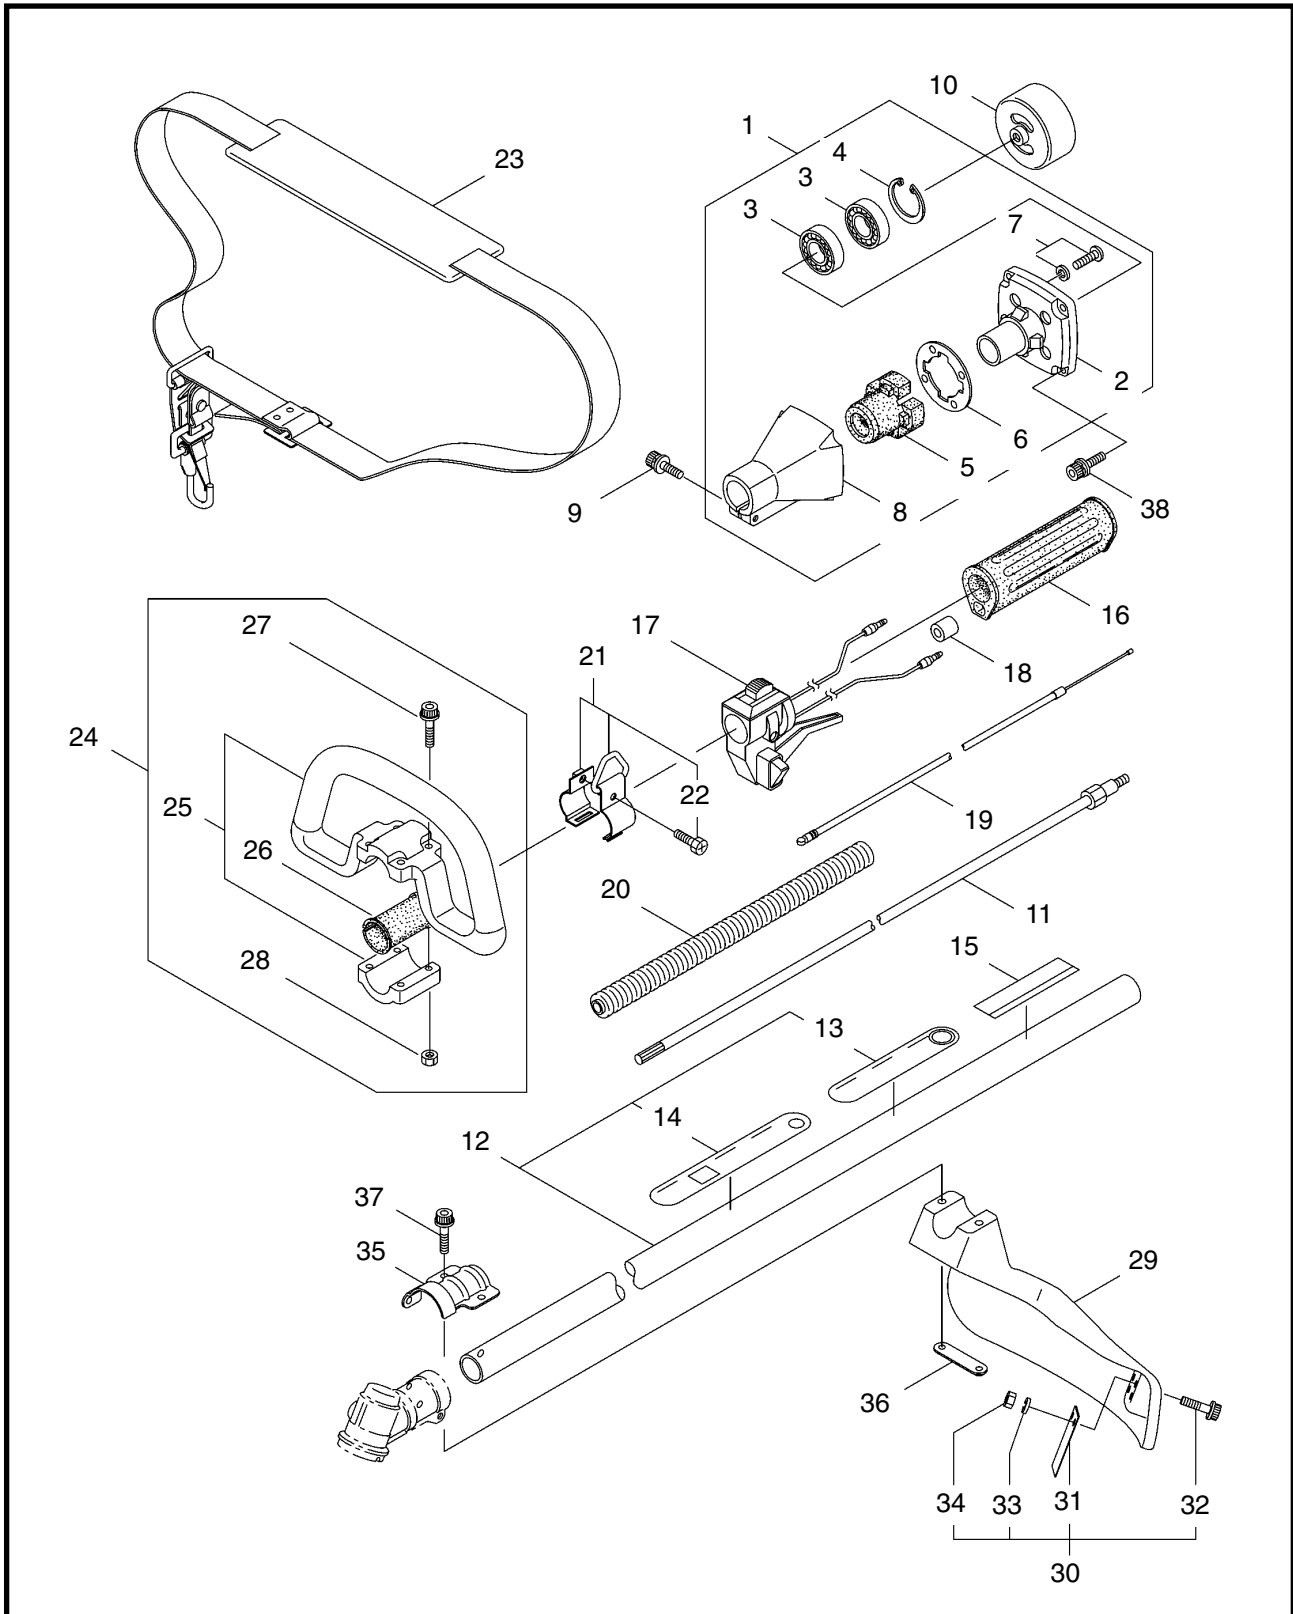

Maruyama. *E x t r a o r d i n a r y .*

**2** ILLUSTRATED PARTS LIST  
**BC3020**

**MAIN BODY**

<b>REF #</b>	<b>PART #</b>	<b>DESCRIPTION</b>	<b>Q'TY.</b>	<b>NOTES</b>
1	219469	Clutch Case Ass'y	1	Incl.2-8
2	218879	Bearing Case	1	
3	261743	Bearing	2	#6000ZZ
4	054676	Snap Ring	1	
5	214162	Buffer	1	
6	214163	Washer	1	
7	092033	Screw	4	M5x15
8	218880	Driveshaft Tube Adapter	1	
9	261246	Cap Screw	1	M5x25
10	219083	Clutch Drum	1	
11	219268	Driveshaft Ass'y	1	
12	220078	Driveshaft Tube Ass'y	1	Incl.13,14
13	221501	Label	1	Warning
14	221502	Label	1	Caution
15	225972	Label	1	BC3020
16	215532	Shaft Grip	1	
17	221465	Throttle Trigger	1	
18	214083	Outer Guide	1	
19	213444	Throttle Cable	1	
20	213548	Plastic Tube	1	
21	054691	Hanging Bracket Ass'y	1	Incl.22
22	089738	Bolt	1	M5x15
23	220533	Hanging Strap Ass'y	1	
24	215601	Loop Handle Ass'y	1	Incl.25-28
25	214982	Loop Handle	1	
26	213171	Packing	1	
27	215608	Cap Screw	4	M5x30x16
28	089846	Nut	4	M5
29	225961	Safety Cover	1	
30	226062	String Cutter Ass'y	1	Incl.31-34
31	222900	String Cutter	1	
23	261233	Cap Screw	2	M5x12
33	089901	Spring Washer	2	M5
34	089846	Nut	2	M5
35	225962	Bracket	1	
36	225963	Threaded Bracket	1	
37	261612	Cap Screw	2	M5x30
38	261250	Cap Screw	4	M5x20

# 5" TAP CUTTING HEAD

<b>REF #</b>	<b>PART #</b>	<b>DESCRIPTION</b>	<b>Q'TY.</b>	<b>NOTES</b>
1	840570	Shaft Bolt	1	
2	840571	Housing W/Eyelets	1	
3	840406	Spring	1	
4	840573	Washer	1	
5	840574	Outer Drive	1	
6	840575	Inner Cam	1	
7	840576	Spool W/Line	1	