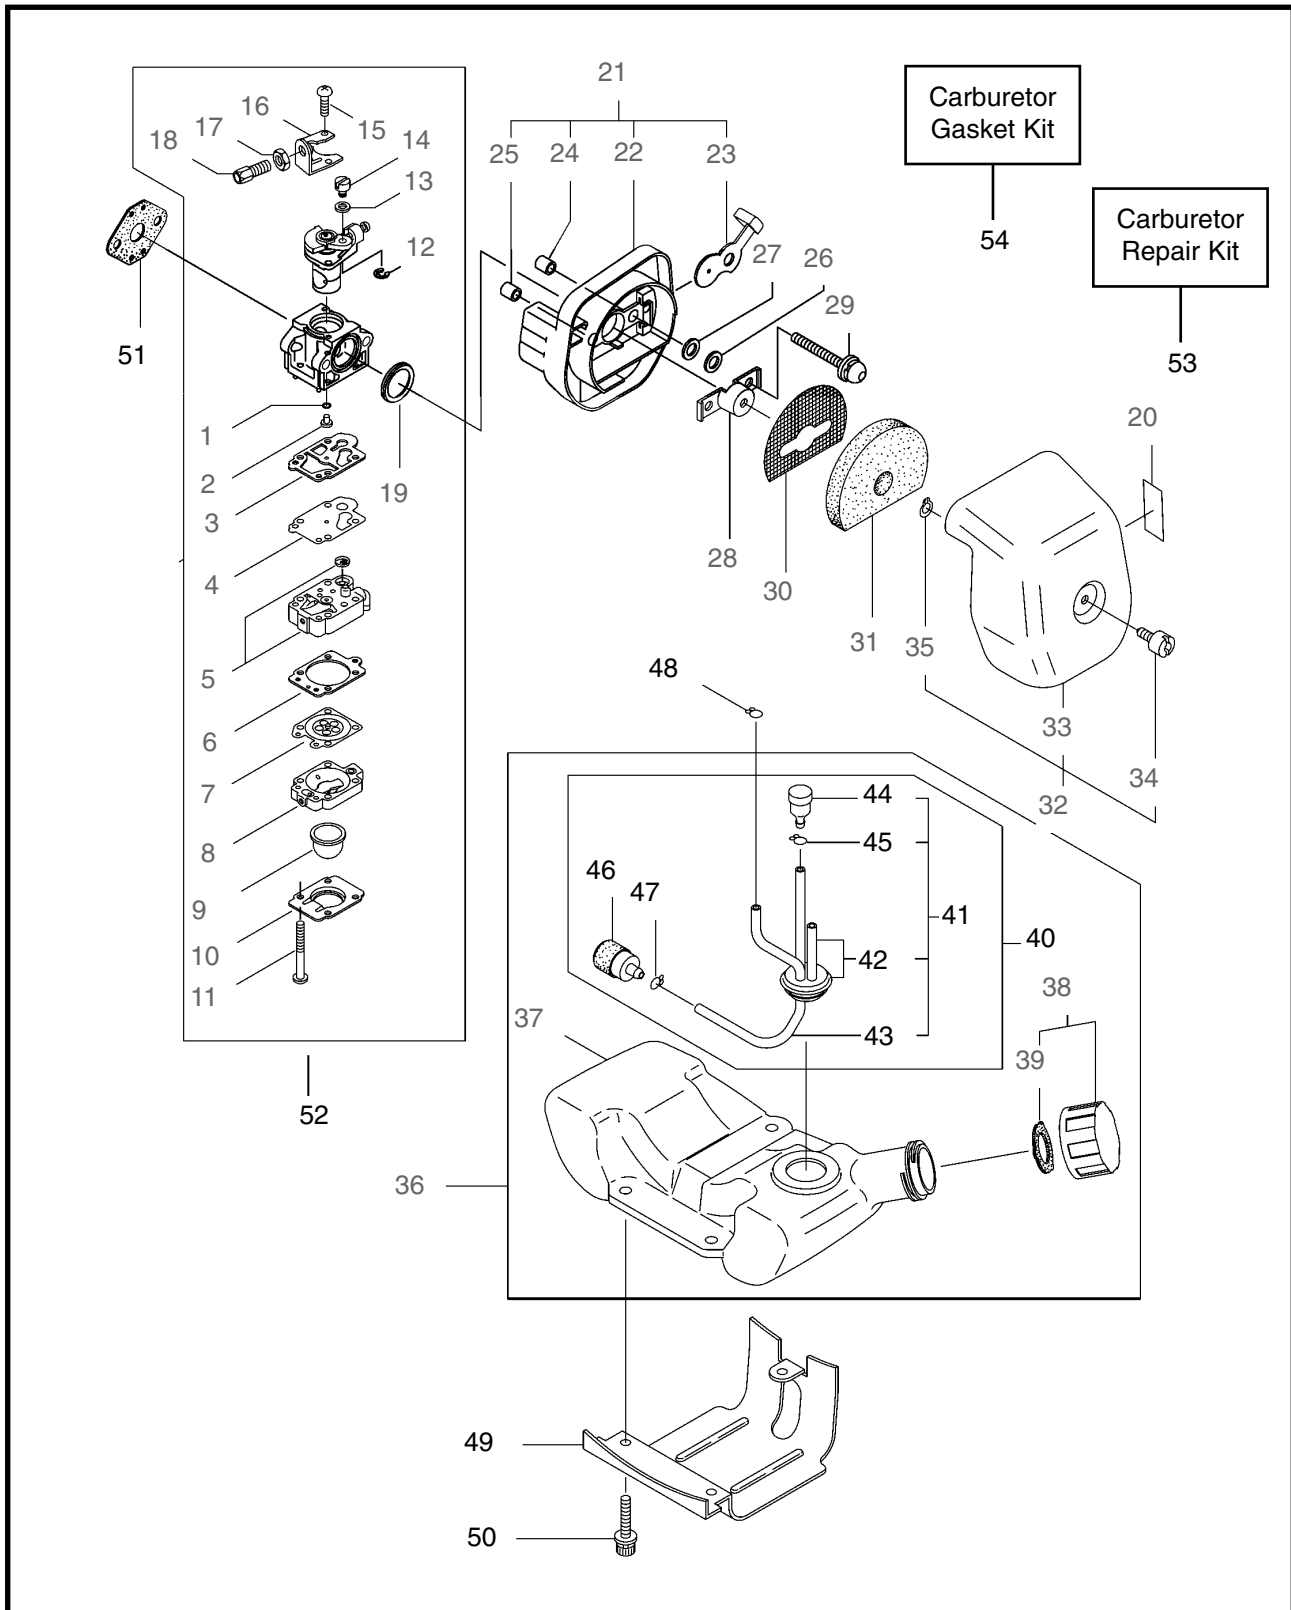

CARBURETOR AND FUEL TANK

REF #	PART #	DESCRIPTION	Q'TY.	NOTES
40	268062	Fuel Pipe Pick-up Ass'y	1	Incl.41-47
41	268185	Fuel Pipe Ass'y	1	Incl.42-45
42	268497	Fuel Pipe & Grommet	1	
43	262649	Fuel Pipe	1	
44	261590	Breather	1	
45	261117	Clip	1	
46	264653	Filter Ass'y	1	
47	261117	Clip	1	
48	261117	Clip	1	
49	268260	Stand	1	
50	261246	Cap Screw	3	M5x25
51	269762	Gasket	1	
52	268994	Carburetor Assy (WYS-324)	1	Incl. 1-19
53	840859	Carburetor Repair Kit	1	
54	840860	Carburetor Gasket Kit