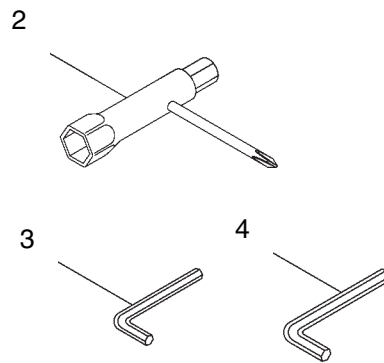

ACCESSORIES

REF #	PART #	DESCRIPTION	Q'TY.	NOTES
1	840568	Semi-Auto Head (L)	1	
2	210418	Box Spanner	1	13x19x(+)
3	219431	Wrench	1	3mm
4	219432	Wrench	1	4mm
5	225974	Instruction Manual	1	BC2320/2620/3020
6	216007	Warranty Card	1