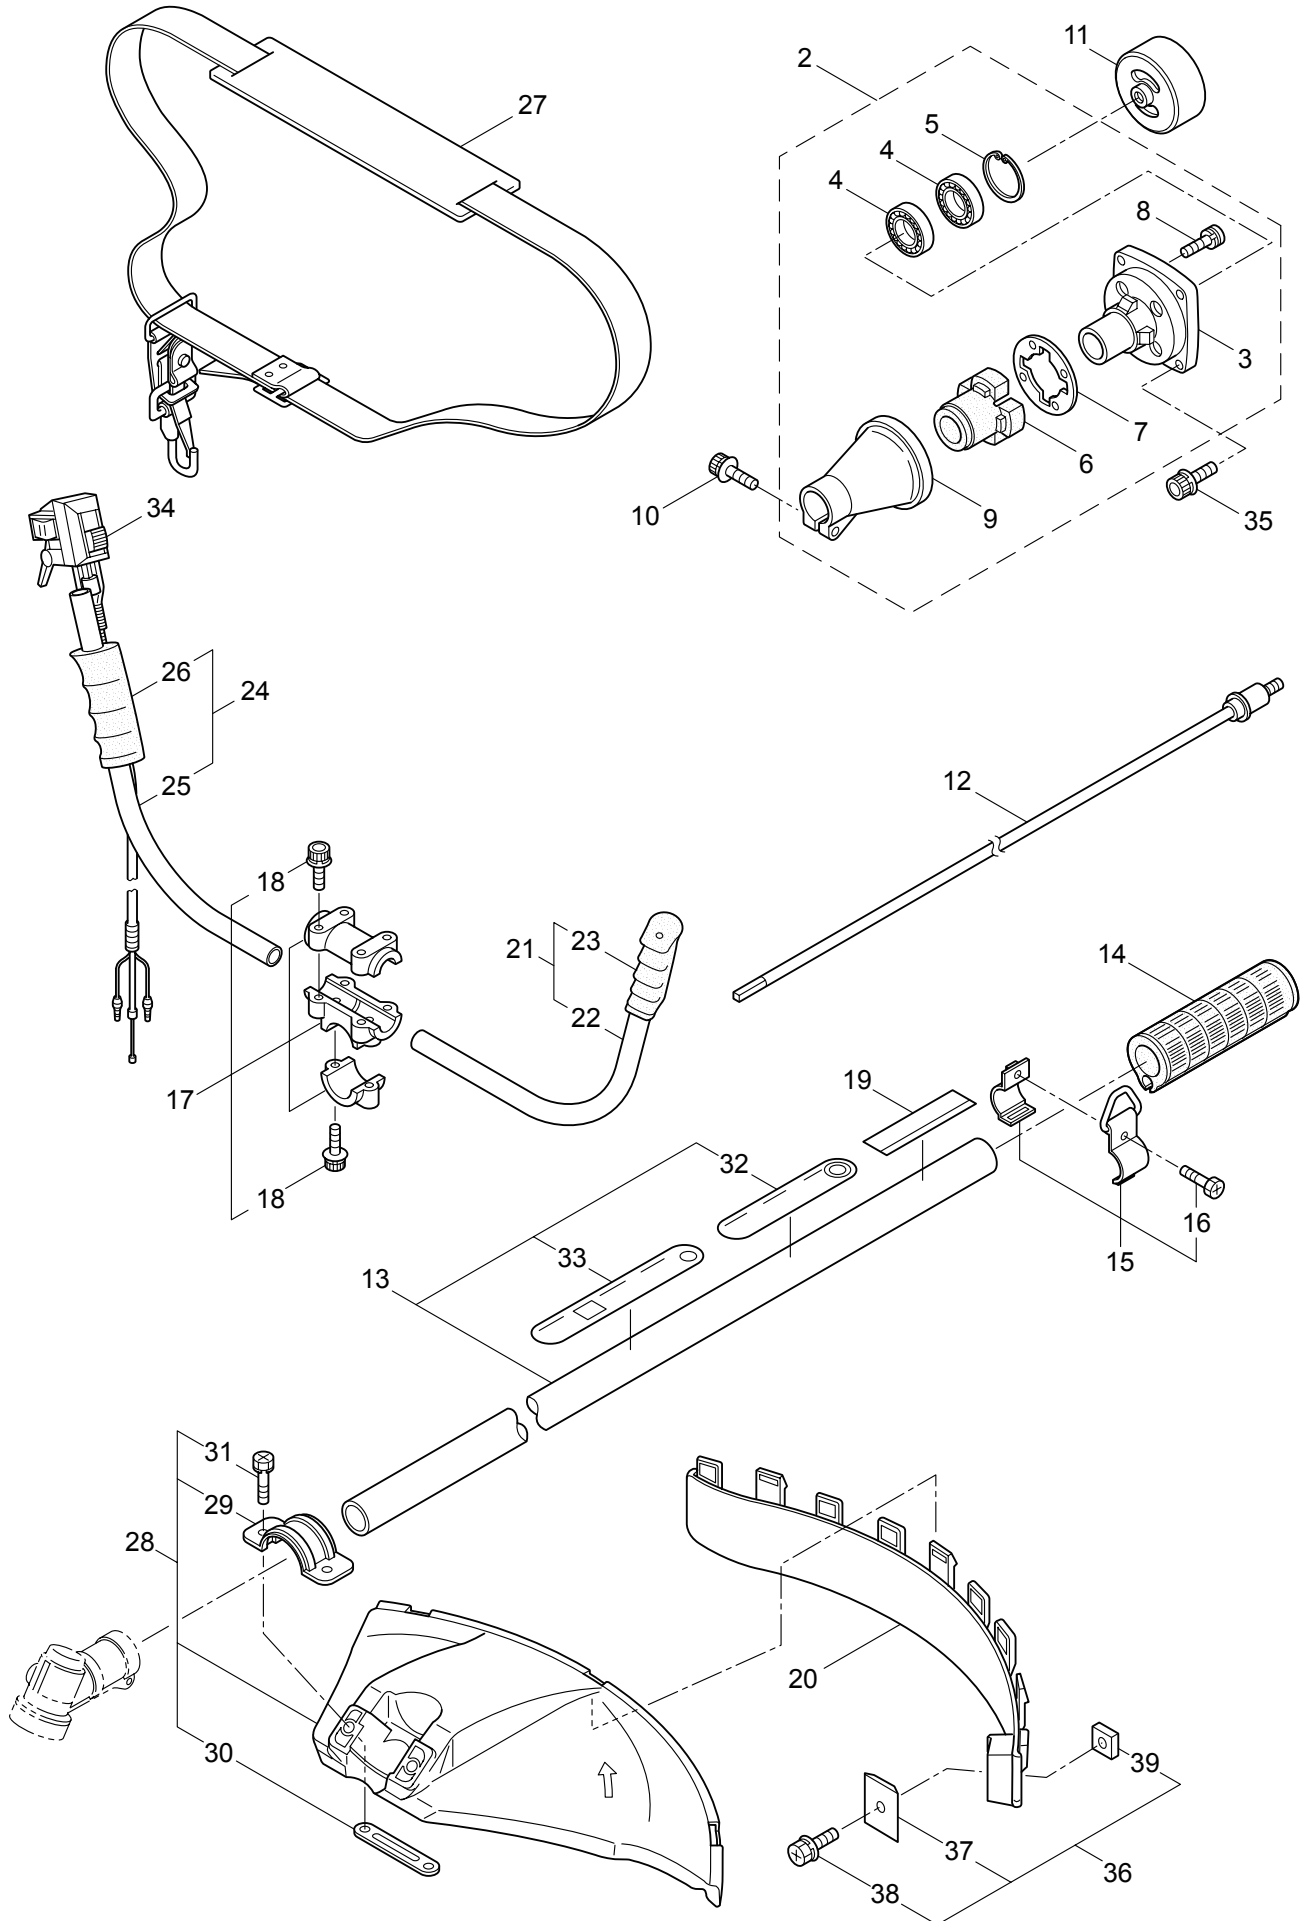

# **BC2621H-CA**

BRUSHCUTTER

BC2621H-CA  
BRUSHCUTTER  
PART #522842 08/2009

Maruyama. *E x t r a o r d i n a r y .*

1. BC2621H-CA  
MAIN BODY

Ref. No.	Part No.	Part Name	Q'ty	Remarks
1-1				
1-2	215512	Clutch Case Ass'y	1	Incl.3-9
1-3	214592	Bearing Case	1	
1-4	214161	Bearing	2	#6000ZZ
1-5	054676	Snap Ring	1	#26
1-6	214162	Buffer	1	
1-7	214163	Washer	1	
1-8	092033	Screw	4	M5x15
1-9	214593	Driveshaft Tube Adapter	1	
1-10	261246	Cap Screw	1	M5x25
1-11	054677	Clutch Drum	1	
1-12	219268	Driveshaft Ass'y	1	
1-13	220078	Driveshaft Tube Ass'y	1	Incl.32,33
1-14	215532	Shaft Grip	1	
1-15	054691	Hanging Bracket Ass'y	1	Incl.16
1-16	089738	Bolt	1	M5x15
1-17	216935	Bracket Ass'y	1	Incl.18
1-18	261246	Cap Screw	6	M5x25
1-19	230958	Label	1	BC2621H-CA
1-20	230748	Cover Extention	1	
1-21	225225	Handle (A) Ass'y	1	Incl.22,23
1-22	219362	Handle (A)	1	
1-23	218467	Handle Grip	1	
1-24	225227	Handle (B) Ass'y	1	Incl.25,26
1-25	219363	Handle (B)	1	
1-26	218468	Handle Grip	1	
1-27	220533	Hanging Strap Ass'y	1	
1-28	228302	Safety Cover Ass'y	1	Incl.29-31
1-29	227822	Bracket	1	
1-30	227819	Bracket	1	
1-31	092555	Bolt	2	M6x30
1-32	221501	Label	1	Warning
1-33	221502	Label	1	Caution
1-34	221784	Throttle Trigger	1	
1-35	261250	Cap Screw	4	M5x20
1-36	230789	Code Cutter Ass'y	1	Incl.37-39
1-37	227823	Code Cutter	1	
1-38	817002	Bolt	1	M5x20
1-39	228325	Nut	1	