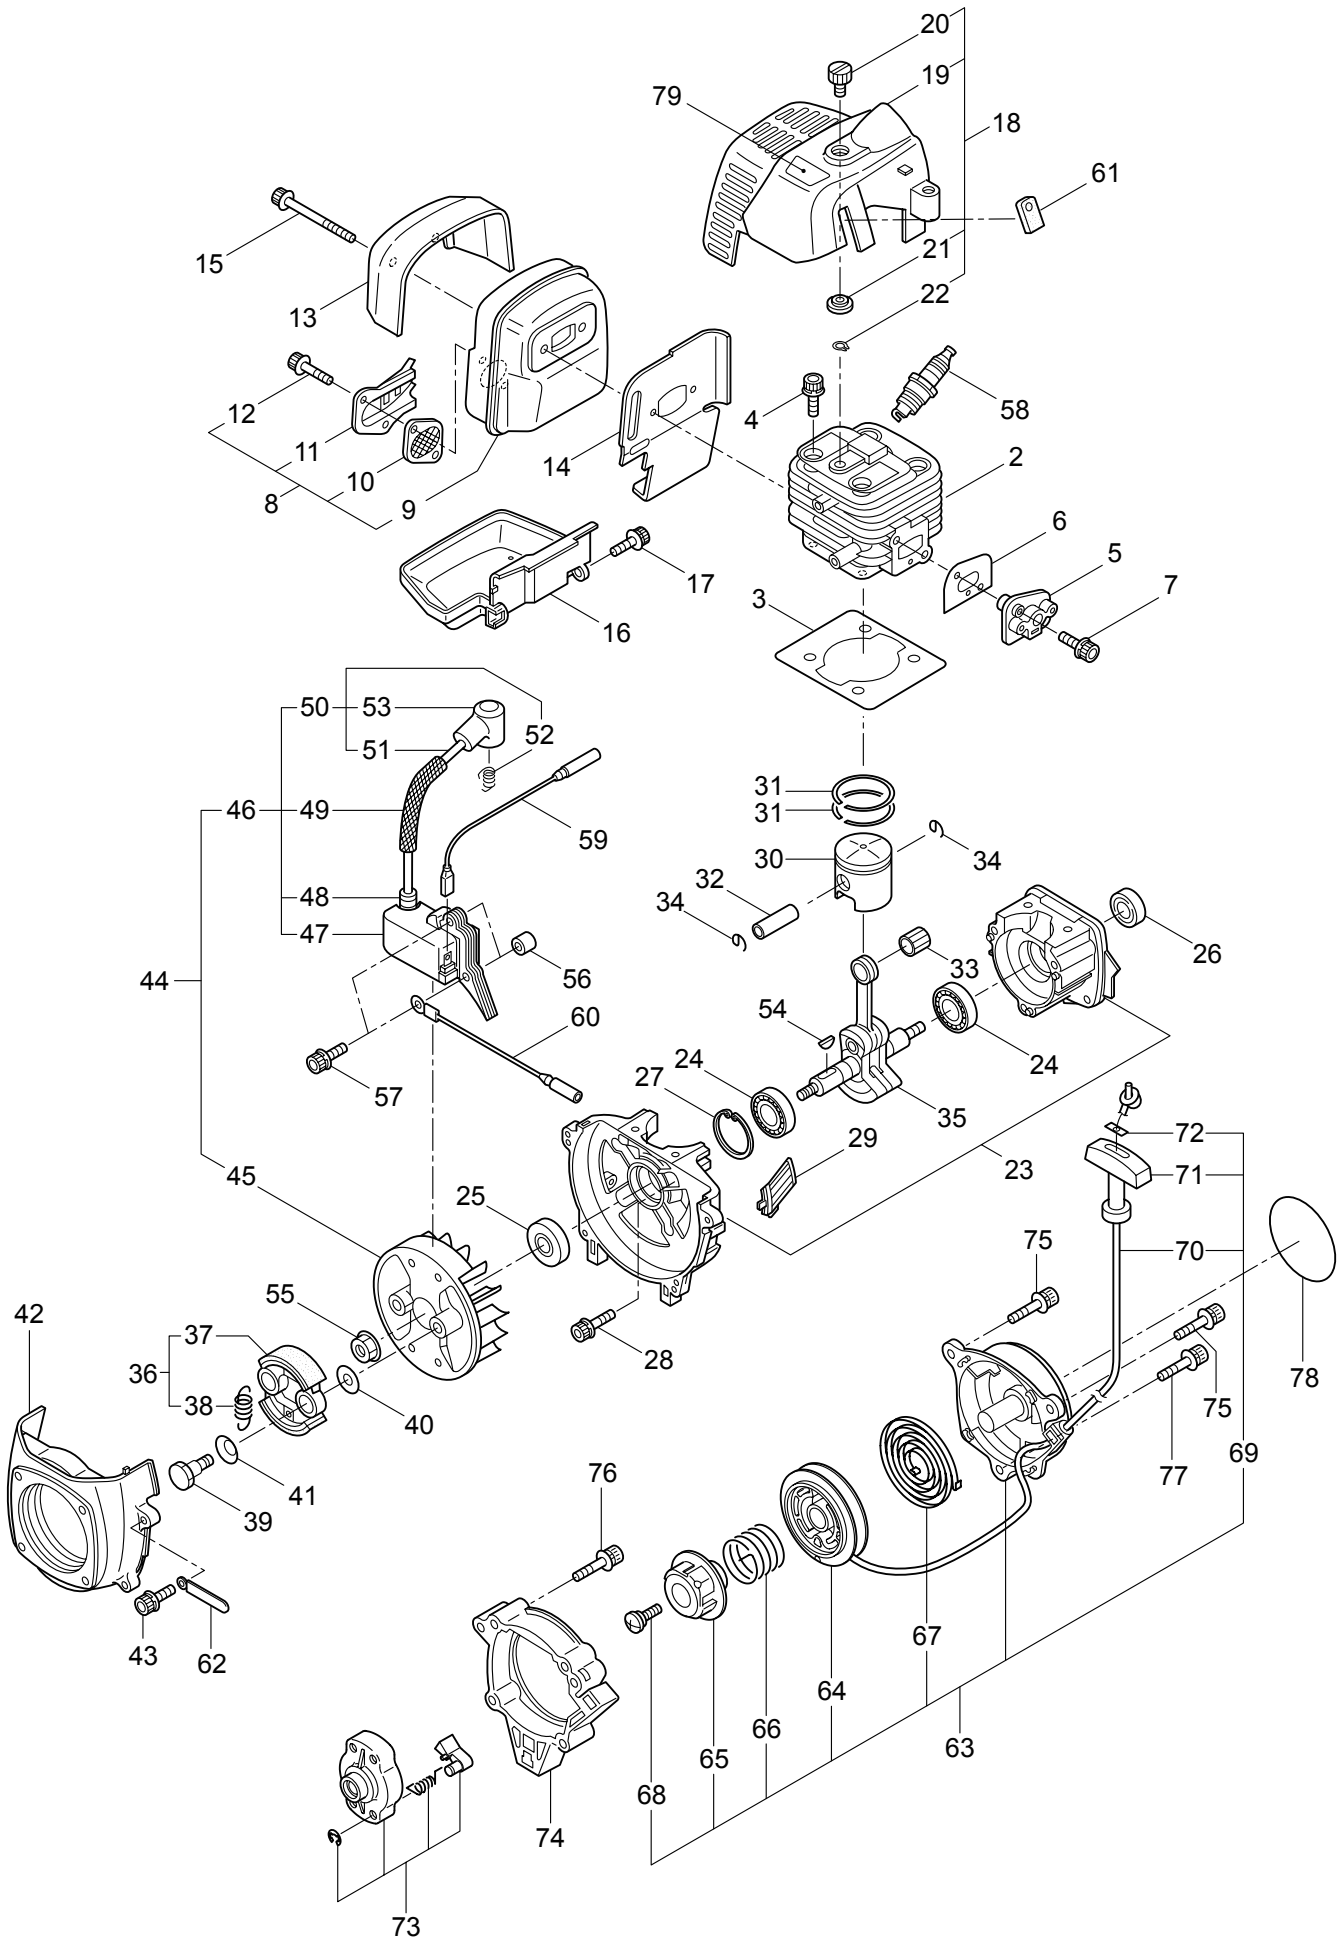

3. BC2621H-CA
ENGINE

Ref. No.	Part No.	Part Name	Q'ty	Remarks
3-46	283705	Ignition Coil Ass'y	1	Incl.47-53
3-47	283730	Coil	1	
3-48	261072	Cap	1	
3-49	283731	Tube	1	
3-50	283732	Spark Plug Wire Ass'y	1	Incl.51-53
3-51	283733	Spark Plug Wire	1	
3-52	261075	Connector	1	
3-53	261074	Plug Boot	1	
3-54	261076	Woodruff Key	1	3x10
3-55	261417	Nut,Rotor	1	M8
3-56	280381	Spacer	2	
3-57	261256	Cap Screw	2	M4x25
3-58	261200	Spark Plug	1	NGK BPM6Y
3-59	261772	Lead	1	
3-60	268044	Lead	1	
3-61	269189	Grommet	1	
3-62	264588	Clamp	1	
3-63	283477	Recoil Ass'y	1	Incl.64-72
3-64	283504	Reel	1	
3-65	283505	Cam Plate	1	
3-66	283506	Spring	1	
3-67	280931	Spiral Spring	1	
3-68	267213	Screw	1	
3-69	283578	Starter Rope Ass'y	1	Incl.70-72
3-70	283579	Starter Rope	1	
3-71	261725	Starter Grip	1	
3-72	283511	Rope Stopper	1	
3-73	283575	Starter Pawl Ass'y	1	
3-74	284698	Adapter Ass'y	1	
3-75	283391	Cap Screw	2	M4x20
3-76	265726	Cap Screw	4	M4x16
3-77	282096	Cap Screw	1	M4x16
3-78	283944	Label	1	
3-79	282558	Label	1