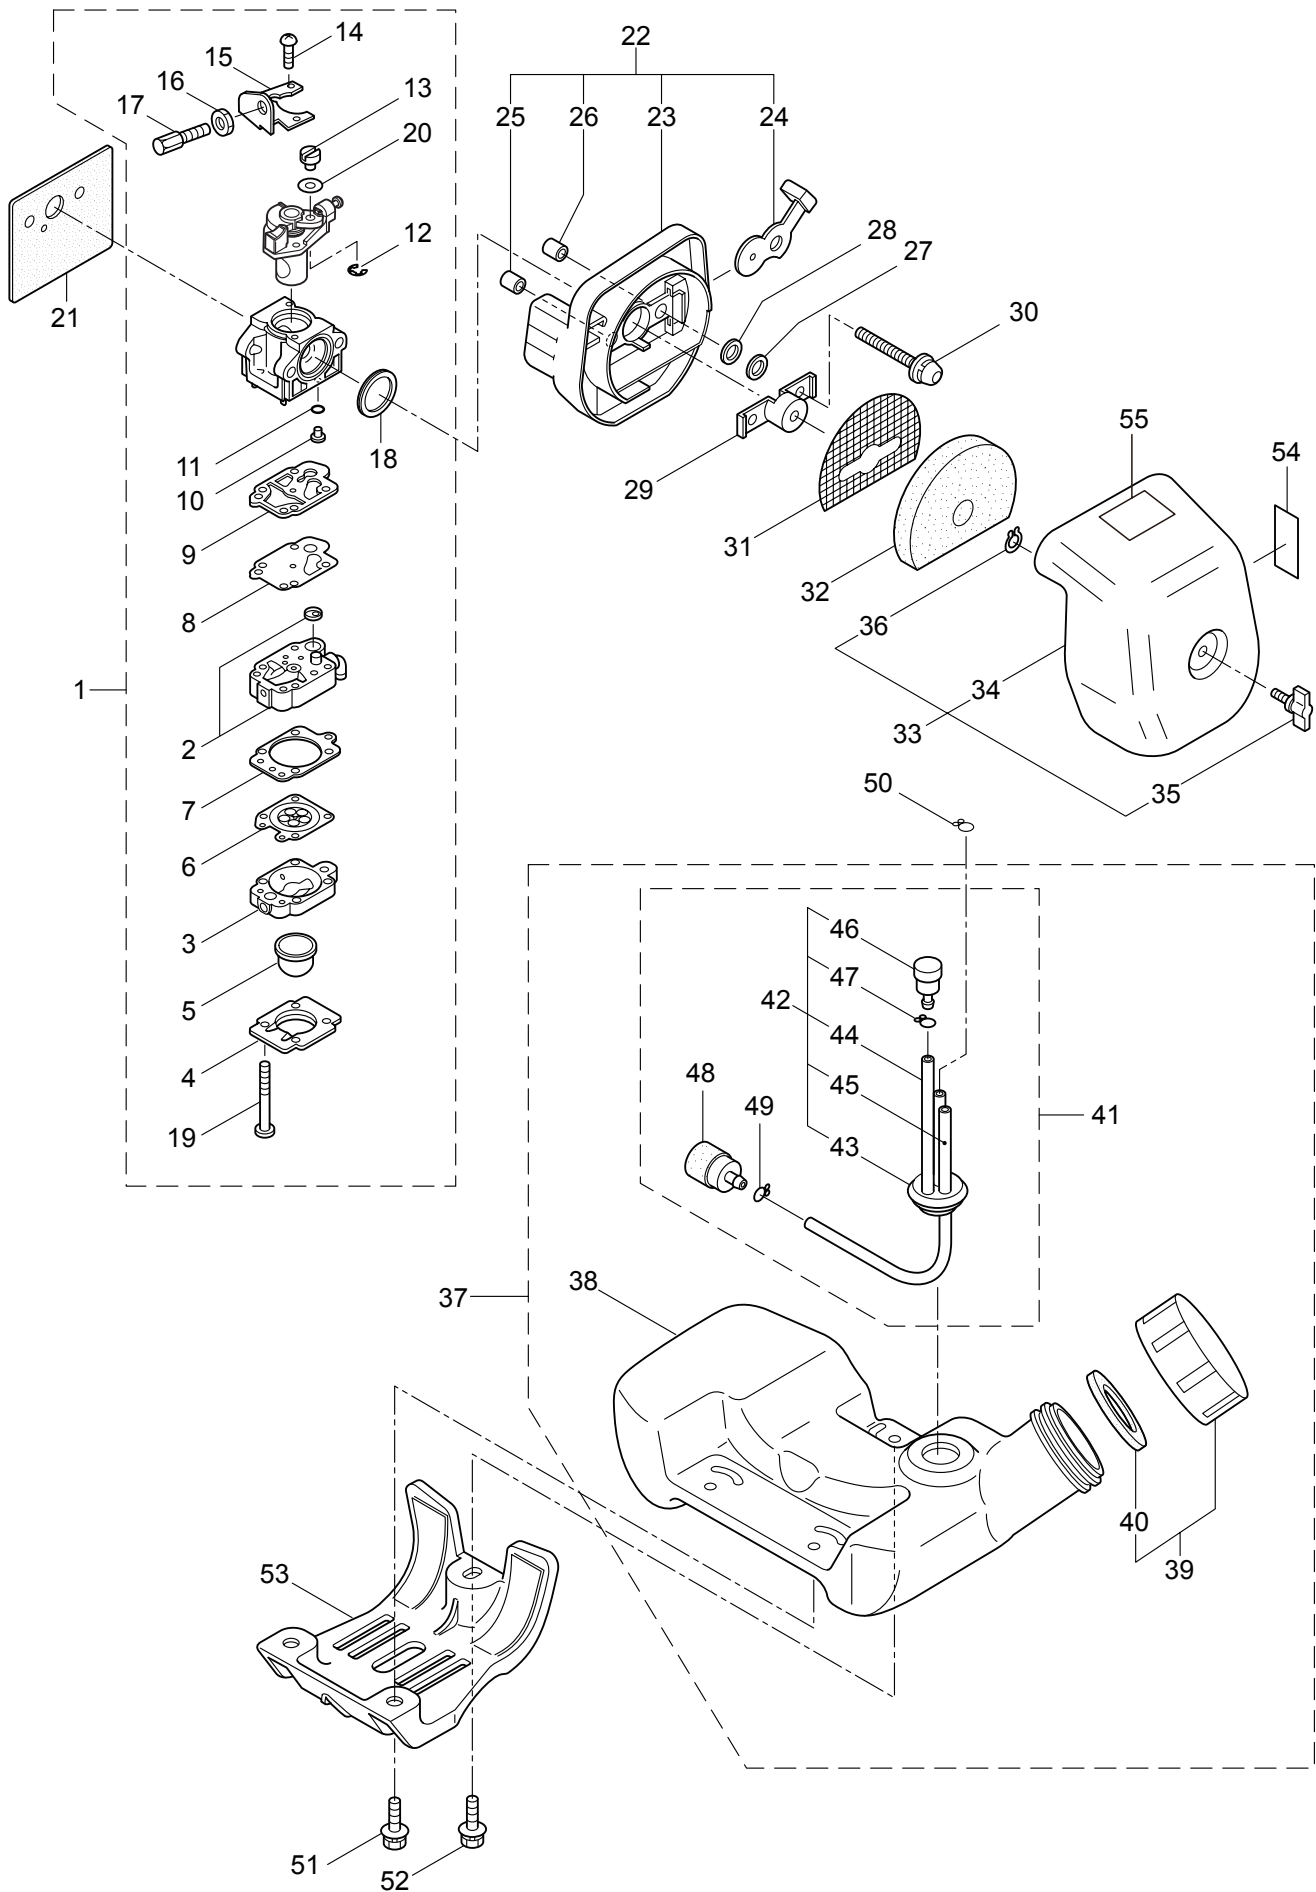

4. BC2621H-CA
CARBURETOR, FUEL TANK

Ref. No.	Part No.	Part Name	Q'ty	Remarks
4-1	283898	Carburetor Ass'y	1	Incl.2-20
4-2	264155	Pump Body	1	
4-3	262991	Purge Body	1	
4-4	262992	Cover Plate	1	
4-5	261874	Primer Bulb	1	
4-6	283905	Diaphragm, Meterring	1	
4-7	262993	Gasket	1	
4-8	262994	Diaphragm,Fuel Pump	1	
4-9	282576	Gasket	1	
4-10	281487	Main Jet	1	#37
4-11	261871	O-Ring	1	
4-12	261876	E-Ring	1	
4-13	261658	Swivel	1	
4-14	261875	Screw	2	
4-15	264677	Bracket	1	
4-16	261878	Nut	1	
4-17	263994	Adapter	1	
4-18	261657	Packing	1	
4-19	262996	Screw	4	
4-20	264678	Washer	1	
4-21	269762	Gasket	1	
4-22	268055	Air Filter Case Ass'y	1	Incl.23-26
4-23	268056	Air Filter Case	1	
4-24	268057	Valve	1	
4-25	268157	Sleeve	1	5.5x7.1x6L
4-26	268412	Sleeve	1	5.5x7.1x6.6L
4-27	263345	Packing	1	7.2x11xt1.3
4-28	263942	Washer	1	7.2x12xt0.15
4-29	263815	Stay	1	
4-30	264016	Cap Screw	2	M5x60
4-31	265026	Screen	1	
4-32	265027	Foam Element	1	
4-33	268058	Air Filter Cover Ass'y	1	Incl.34-36
4-34	268059	Air Filter Cover	1	
4-35	281438	Knob	1	
4-36	261734	Snap Ring	1	#5
4-37	285226	Fuel Tank Ass'y	1	Incl.38-49
4-38	284820	Fuel Tank	1	
4-39	281565	Fuel Tank Cap Ass'y	1	Incl.28
4-40	269377	Gasket	1	
4-41	282538	Fuel Pipe Pick-up Ass'y	1	Incl.42-49
4-42	282539	Fuel Pipe Ass'y	1	Incl.43-47
4-43	268065	Grommet	1	
4-44	282541	Return Pipe	1	3x6x151L
4-45	261690	Fuel Pipe	1	160L