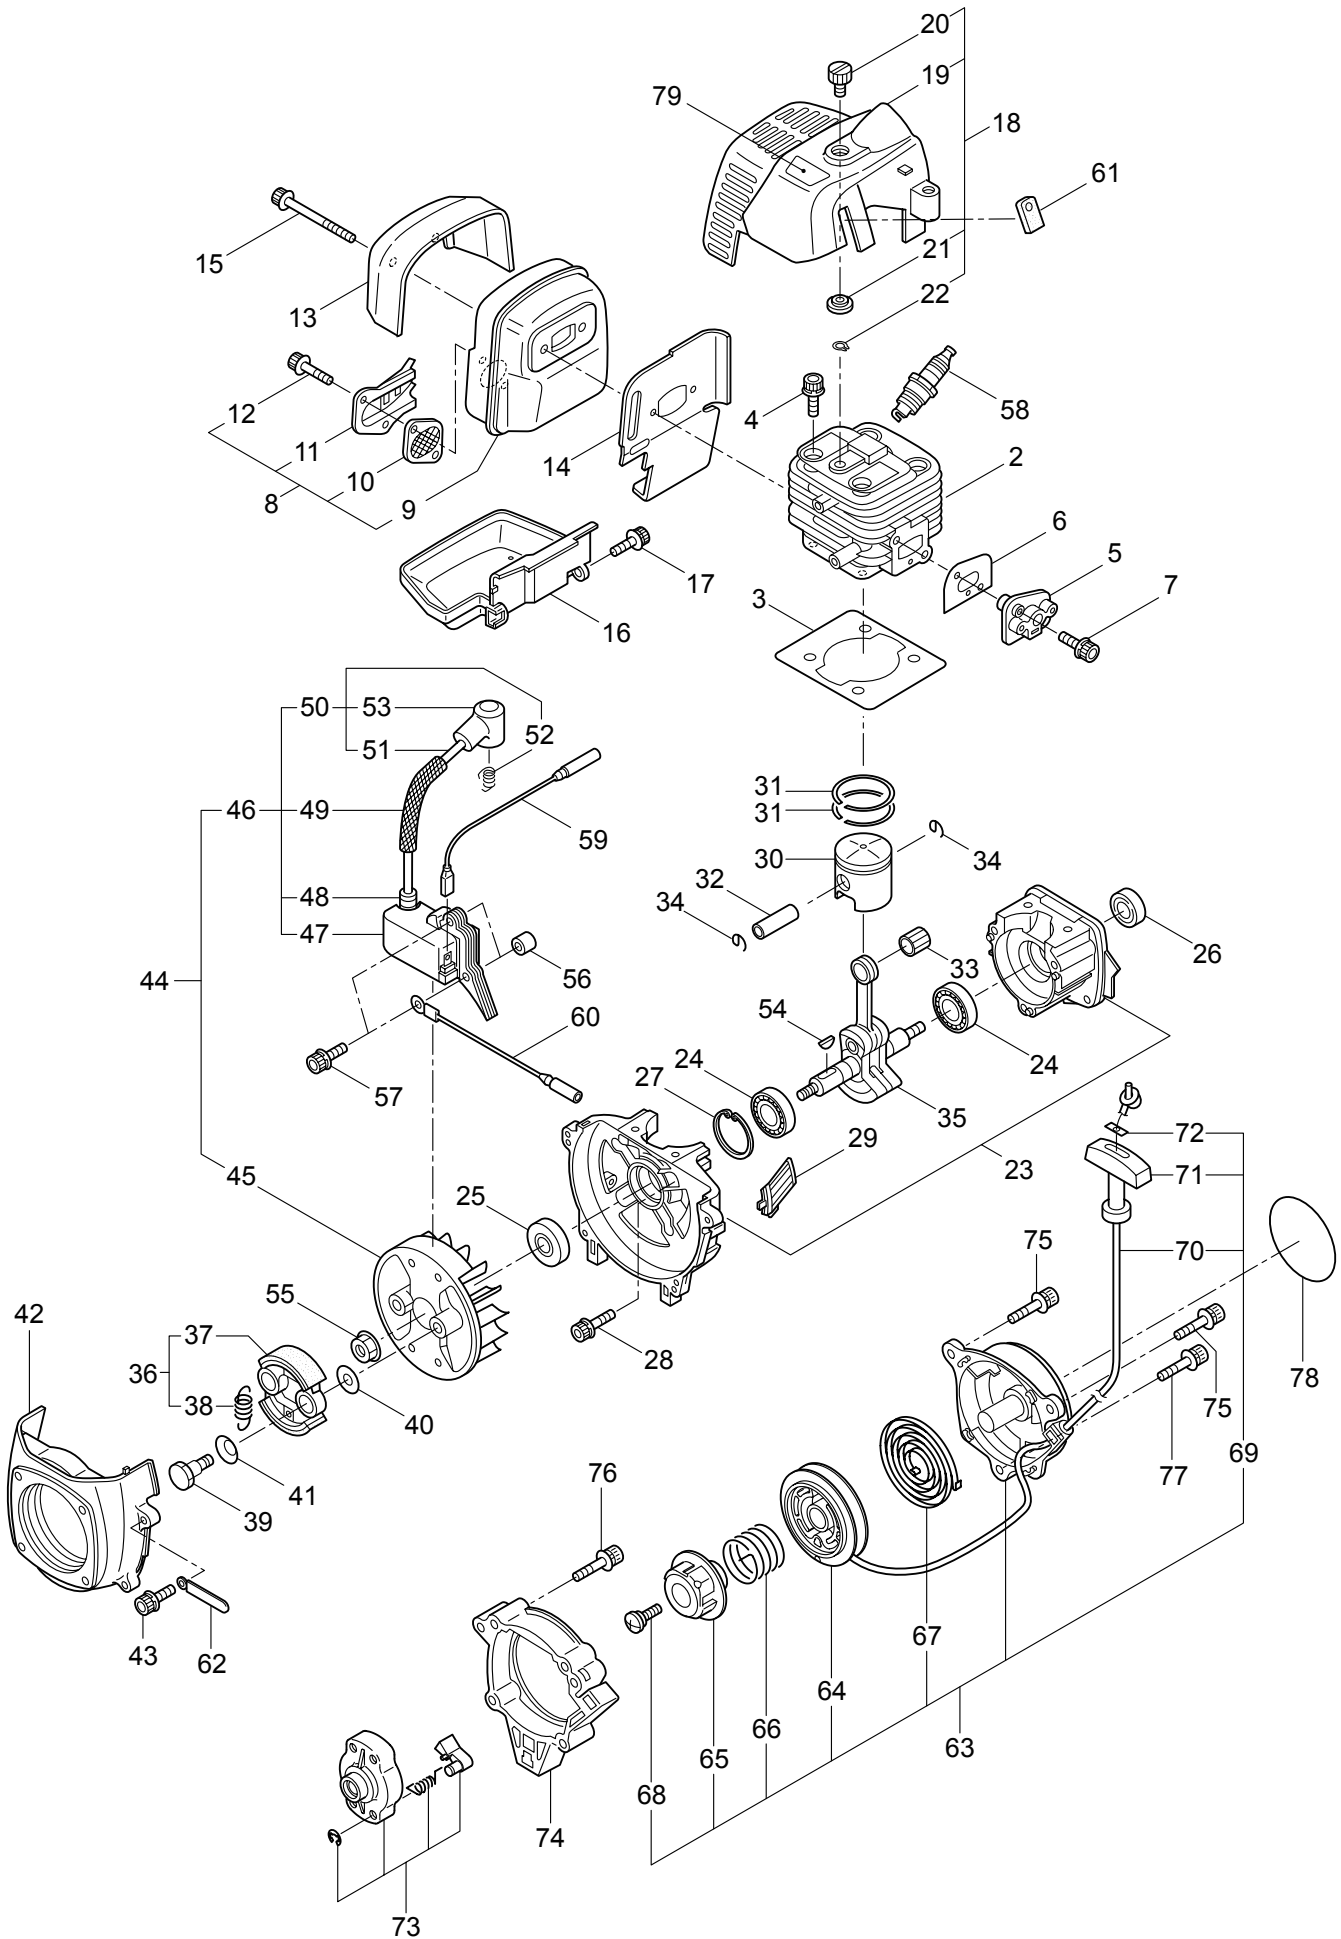

3. BC2621H-CA ENGINE

Ref. No.	Part No.	Part Name	Q'ty	Remarks
3-2	283734	Cylinder	1	
3-3	283783	Gasket	1	
3-4	261250	Cap Screw	4	M5x20
3-5	269144	Insulator	1	New gasket required
3-6	267049	Gasket	1	
3-7	265924	Cap Screw	2	M5x25
3-8	282208	Muffler Ass'y	1	Incl.9-12
3-9	282209	Muffler Comp.	1	
3-10	267056	Spark Arrester	1	
3-11	268171	Muffler Tail	1	
3-12	265107	Cap Screw	2	M4x10
3-13	284071	Holder	1	
3-14	283940	Gasket	1	
3-15	266402	Cap Screw	2	M5x55
3-16	281435	Under Cover	1	
3-17	267191	Cap Screw	1	M5x16
3-18	281742	Top Cover Ass'y	1	Incl.19-22
3-19	281434	Top Cover	1	
3-20	261018	Knob	1	
3-21	261020	Spacer	1	
3-22	261734	Snap Ring	1	#5
3-23	268241	Crankcase	1	
3-24	261491	Bearing	2	#6001C3
3-25	261492	Oil Seal	1	ISCD12287
3-26	261386	Oil Seal	1	ISCD12227
3-27	055185	Snap Ring	1	#28
3-28	261612	Cap Screw	3	M5x30
3-29	281442	Screen	1	
3-30	268247	Piston	1	
3-31	261496	Piston Ring	2	(2)Required
3-32	261497	Piston Pin	1	
3-33	261037	Bearing,Needle	1	KBK8x11x11.8x1
3-34	261576	Clip,Piston	2	
3-35	265197	Crankshaft/Conn.Rod Ass'y	1	
3-36	267327	Clutch Ass'y	1	Incl.37,38
3-37	267342	Clutch Shoe	2	(2)required
3-38	267345	Spring,Clutch	1	
3-39	264505	Bolt	2	
3-40	261189	Washer	2	6x16.5x1.2
3-41	261777	Wave Washer	2	
3-42	281433	Fan Cover	1	
3-43	261250	Cap Screw	4	M5x20
3-44	283729	Magneto Ass'y	1	Incl.45-53
3-45	268253	Rotor/Fan	1