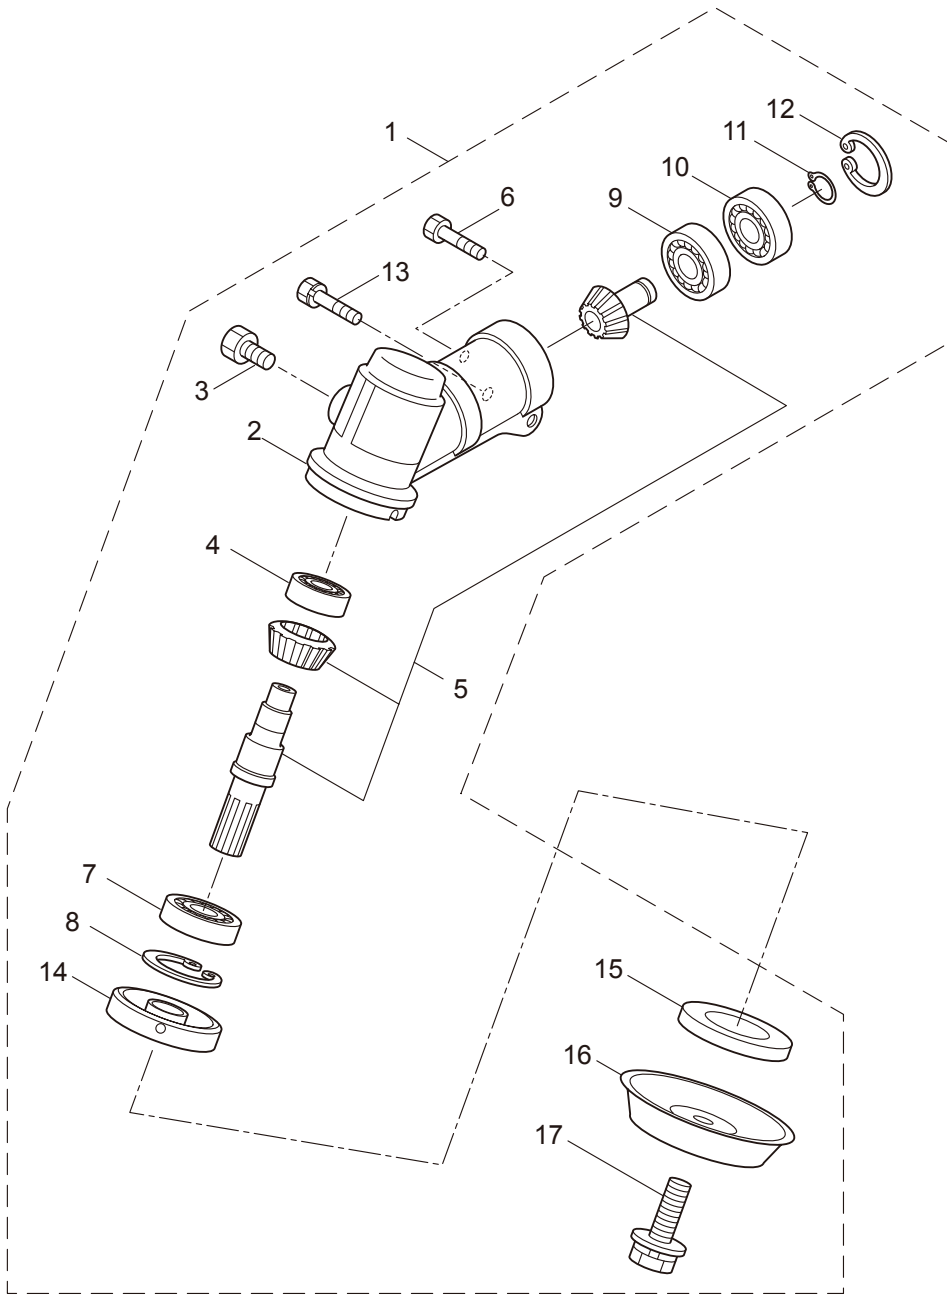

2. BC2621H-CA
GEARCASE

Ref. No.	Part No.	Part Name	Q'ty	Remarks
2-1	228403	Gearcase Ass'y	1	Incl.2-17
2-2	225960	Gearcase	1	
2-3	089101	Bolt	1	M8x10
2-4	227990	Bearing	1	#608
2-5	228416	Gear Set	1	
2-6	225896	Bolt	1	M5x10
2-7	227991	Bearing	1	#6001DDU
2-8	055185	Snap Ring	1	#28
2-9	227992	Bearing	1	#609
2-10	227993	Bearing	1	#609Z
2-11	228477	Snap Ring	1	#9
2-12	140270	Snap Ring	1	#24
2-13	092561	Bolt	1	M5x25
2-14	212986	Boss Adapter	1	
2-15	140275	Clamping Washer	1	
2-16	215547	Stabilizer	1	
2-17	215610	Bolt	1	M8x22,Counterclockwise
2-18	227829	Instruction Manual	1	
2-19	210418	Box Spanner	1	13x19x(+)
2-20	219431	Wrench	1	3mm
2-21	219432	Wrench	1	4mm
2-22	022865	Double-ended Wrench	1	8x10