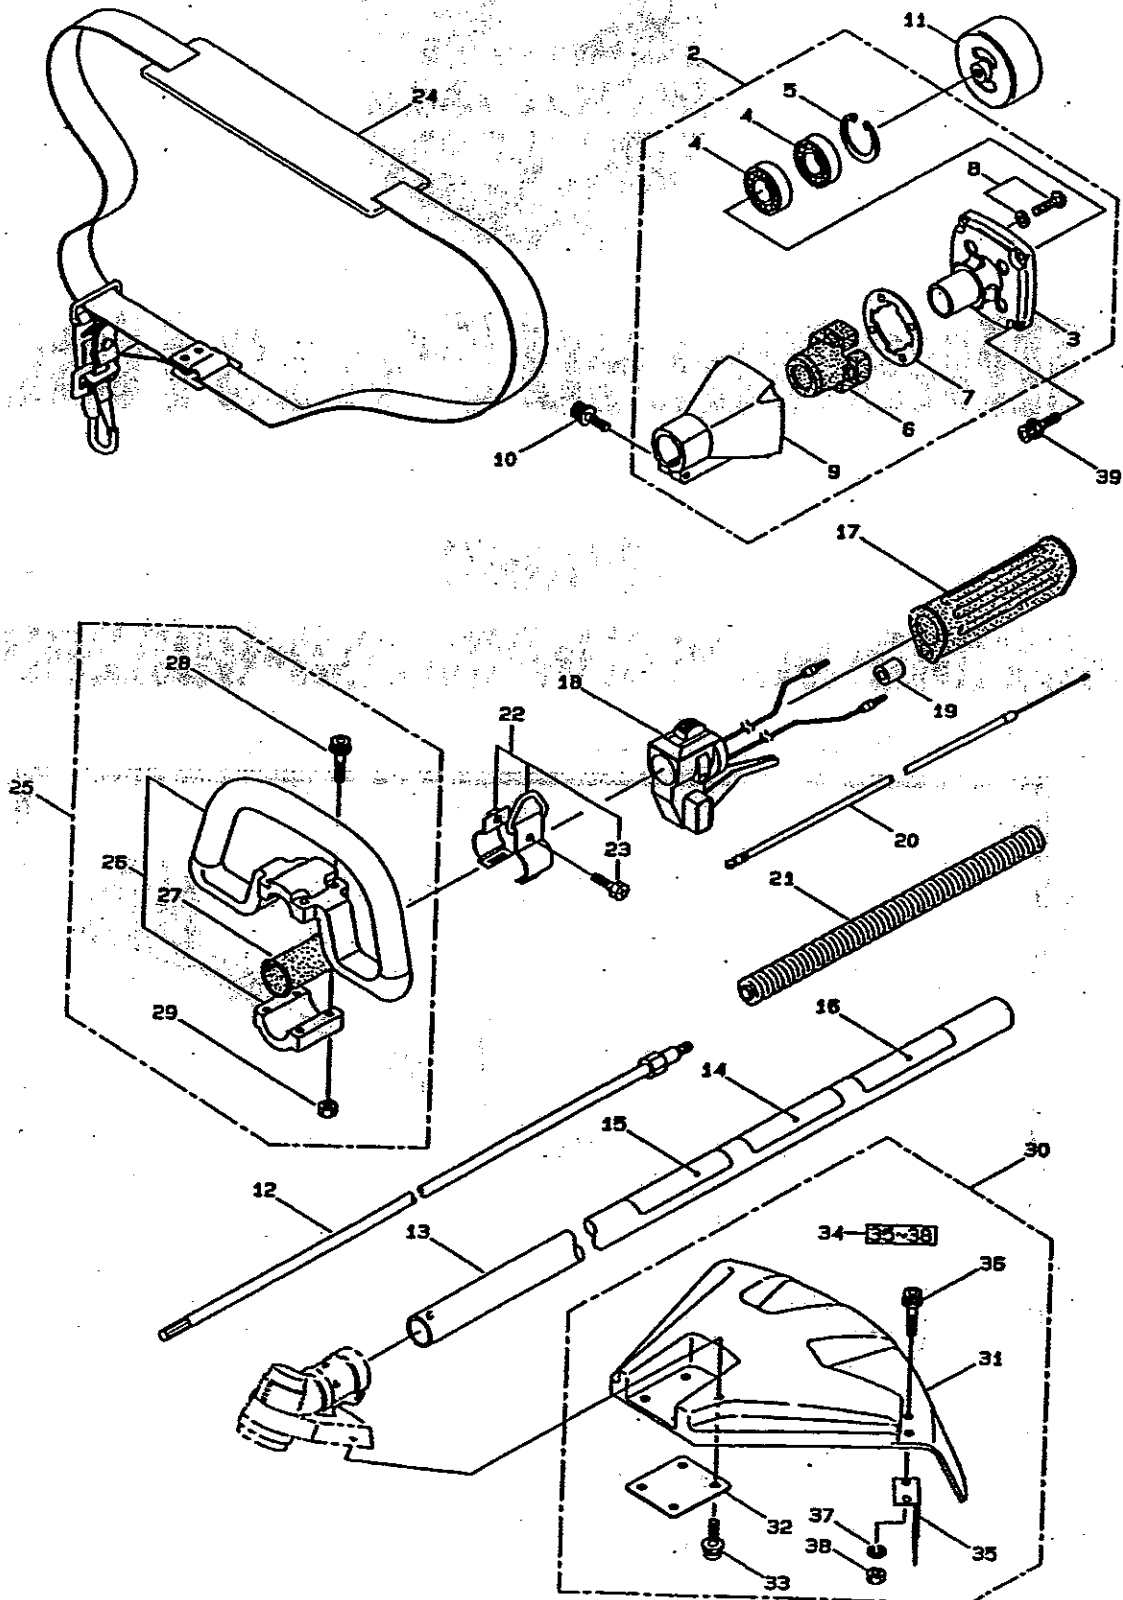

BC2300/BC2600/BC3200 MAIN BODY

| Ref No. | Part No. | Description | Q'ty | Notes |
|---------|----------|-------------------------|------|------------|
| 2 | 219469 | Clutch Case Assy | 1 | INCL 3-9 |
| 3 | 218879 | Bearing Case | 1 | |
| 4 | 102680 | Bearing | 2 | |
| 5 | 054676 | Snap Ring | 1 | |
| 6 | 214162 | Buffer | 1 | |
| 7 | 214163 | Washer | 1 | |
| 8 | 092033 | Screw & Washer | 4 | 5X15 |
| 9 | 218880 | Driveshaft Tube Adapter | 1 | |
| 10 | 261246 | Cap Screw | 1 | 5X25 |
| 11 | 219083 | Clutch Drum | 1 | |
| 12 | 219268 | Driveshaft Assy | 1 | |
| 13 | 218711 | Outer Transmission Pipe | 1 | |
| 14 | 215534 | Label | 1 | |
| 15 | 215535 | Label | 1 | |
| 16 | 222017 | Label | 1 | |
| 17 | 215532 | Shaft Grip | 1 | |
| 18 | 221783 | Throttle Trigger | 1 | |
| 19 | 214083 | Outer Guide | 1 | |
| 20 | 213444 | Throttle Cable | 1 | |
| 21 | 213548 | Plastic Tube | 1 | |
| 22 | 054691 | Hanging Bracket Assy | 1 | INCL 23 |
| 23 | 089738 | Bolt | 11 | 5X15 |
| 24 | 220533 | Shoulder Strap Assy | 1 | |
| 25 | 215601 | Loop Handle Assy | 1 | INCL 26-29 |
| 26 | 214982 | Handle Assy | 1 | |
| 27 | 213171 | Packing | 1 | |
| 28 | 215608 | Cap Screw | 4 | 5X30X16 |
| 29 | 089846 | Nut | 4 | |
| 30 | 221833 | Safety Cover Assy | 1 | INCL 31-38 |
| 31 | 221403 | Safety Cover | 1 | |
| 32 | 221469 | Plate | 1 | |
| 33 | 221785 | Cap Screw | 4 | 5X12 |
| 34 | 221836 | String Cutter Assy | 1 | INCL 35-38 |
| 35 | 221438 | String Cutter | 1 | |
| 36 | 215351 | Cap Screw | 2 | 5X25 |
| 37 | 089901 | Washer | 2 | |
| 38 | 089846 | Nut | 2 | |
| 39 | 261250 | Bolt | 4 | 5X20 |