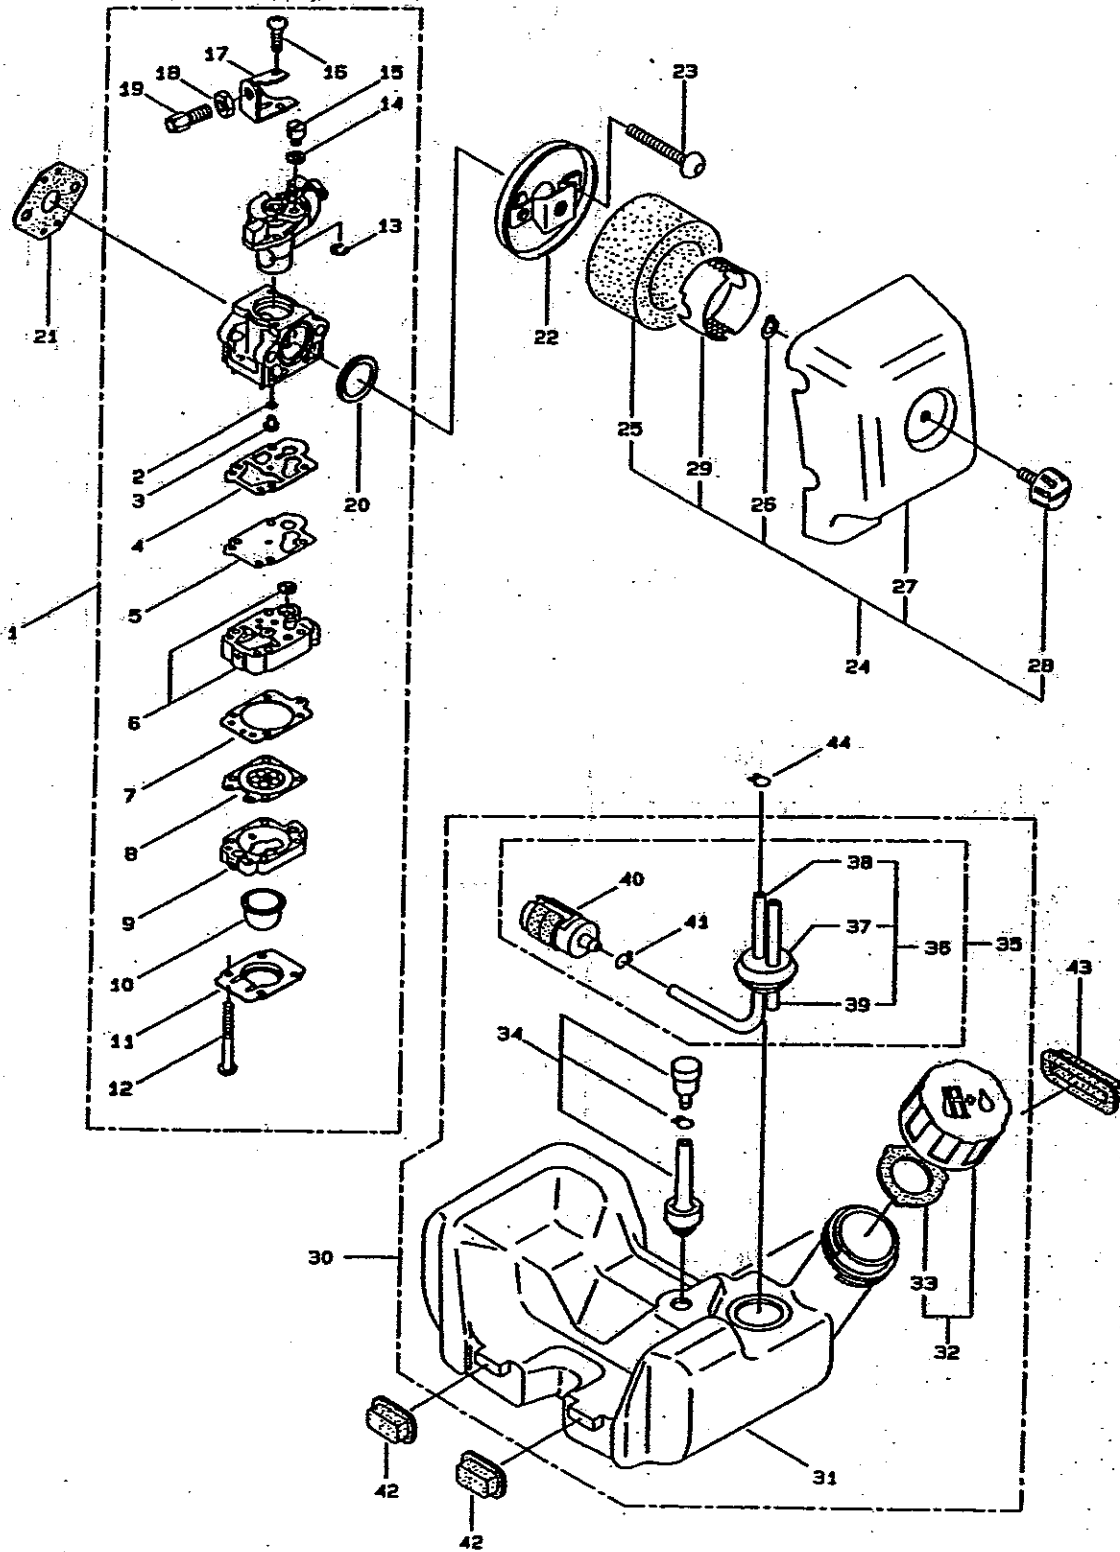

CARBURETOR & FUEL TANK

CARBURETOR & FUEL TANK

Ref No.	Part No.	Description	Q'ty	Notes
1	266598	Carburetor Assy	1	BC2300
1	265926	Carburetor Assy	1	BC2600
1	265927	Carburetor Assy	1	BC3200
2	261871	O-Ring	1	
3	266462	Main Jet(#41.5)	1	BC2300
3	262120	Main Jet(#40)	1	BC2600
3	266175	Main Jet(#40.5)	1	BC3200
4	262995	Gasket	1	
5	262994	Diaphragm Fuel Pump	1	
6	263739	Pump Body	1	
7	262993	Gasket	1	
8	261873	Diaphragm Assy	1	
9	262991	Purge Body	1	
10	261874	Primer	1	
11	262992	Cover Plate	1	
12	262996	Screw	4	
13	261876	E-Ring	1	
14	264678	Washer	1	
15	261658	Swivel	1	
16	261875	Screw	2	
17	264677	Bracket	1	
18	261878	Nut	1	
19	263994	Adjuster	1	
20	261657	Packing	1	
21	261864	Gasket	1	
22	261090	Air Filter Plate	1	
23	262720	Bolt	2	5x55
24	266783	Air Filter Ass'y	1	BC2300
24	262447	Air Filter Ass'y	1	BC2600&BC3200
25	261598	Element	1	
26	261734	Clip	1	
27	266785	Cleaner Case	1	BC2300
27	261813	Cleaner Case	1	BC2600&BC3200
28	263128	Knob	1	BC2300
28	261018	Knob	1	BC2600&BC3200
29	261993	Screen	1	
30	266745	Fuel Tank Ass'y	1	BC2300
30	266553	Fuel Tank Ass'y	1	BC2600
30	266522	Fuel Tank Ass'y	1	BC3200
31	264750	Fuel Tank	1	BC2300
31	264751	Fuel Tank	1	BC2600
31	264752	Fuel Tank	1	BC3200
32	264784	Fuel Tank Cap Assy	1	INCL 33
33	261105	Packing	1	
34	261696	Breather Assy	1	
35	262645	Fuel Pipe Assy	1	BC2300
35	263800	Fuel Pick Up Assy	1	BC2600&BC3200
36	262646	Pipe Assy	1	BC2300
36	264031	Fuel Pipe Assy	1	BC2600&BC3200
37	261115	Grommet	1	
38	262649	Fuel Pipe	1	BC2300
38	261690	Fuel Pipe	1	BC2600&BC3200
39	263038	Return Pipe	1	
40	261797	Fuel Filter Assy	1	
41	261117	Clip	1	
42	261118	Pad	2	
43	261119	Pad	1	
44	261117	Clip	1