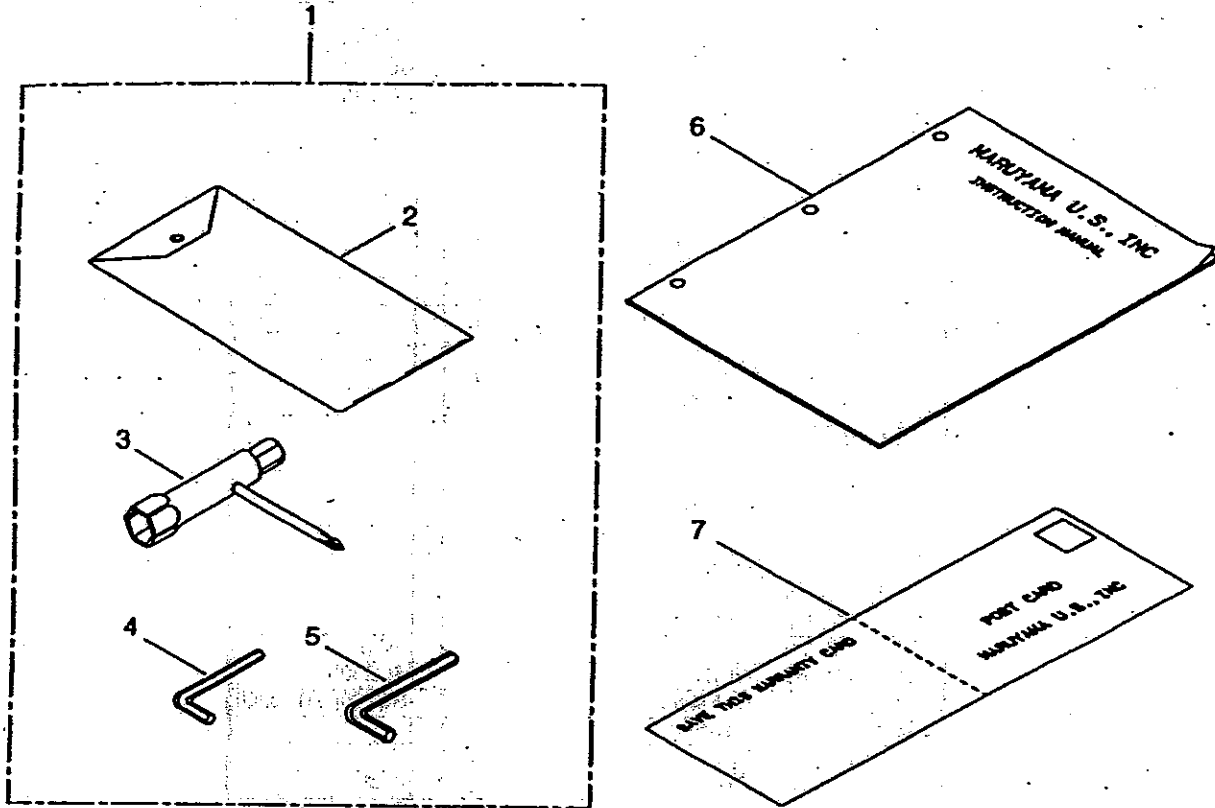

ACCESSORIES

Ref No.	Part No.	Description	Q'ty	Notes
1	215585	Tool Set	1	INCL 2-5
2	054753	Tool Bag	1	
3	210418	Box Wrench/Driver	1	
4	219431	Spanner	1	
5	219432	Spanner	1	
6	221762	Instruction Manual	1	
7	216007	Warranty Registration Card	1