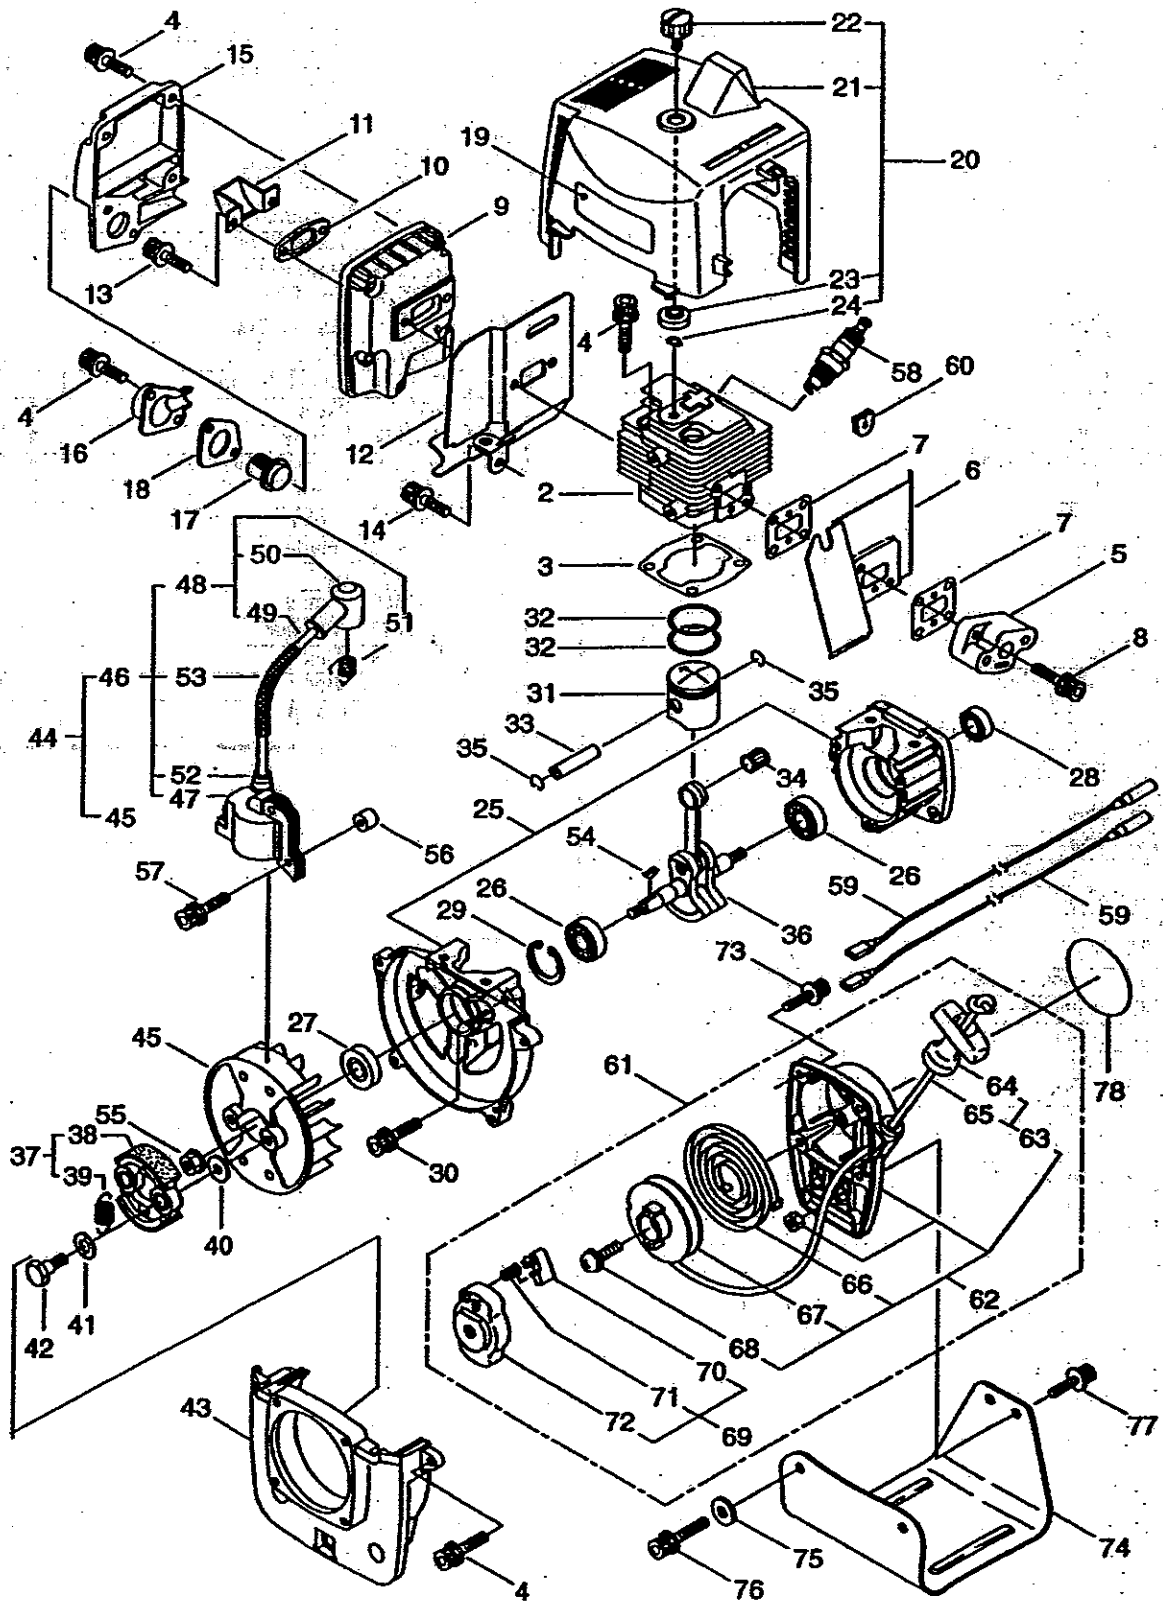

BC3200 ENGINE

BC3200 ENGINE

Ref No.	Part No.	Description	Q'ty	Notes
2	261360	Cylinder	1	
3	262201	Gasket	1	
4	261250	Bolt	11	5X20
5	266317	Insulator	1	
6	261364	Heat Shield	1	
7	261171	Gasket	2	
8	265924	Cap Screw	2	5X25
9	262448	Muffler Body	1	
10	261368	Plate	1	
11	261986	Shield	1	
12	261833	Gasket Assy	1	
13	261246	Cap Screw	1	5X25
14	261607	Bolt	1	5X16
15	262450	Muffler Cover	1	
16	262442	Muffler Tail	1	
17	262443	Spark Protector	1	
18	262446	Gasket	1	
19	262100	Label	1	MARUYAMA
20	266341	Top Cover Assy	1	INCL 21-24
21	265759	Top Cover	1	
22	261018	Knob	1	
23	261020	Spacer	1	
24	261734	Clip	1	
25	261379	Crank Case	1	
26	261384	Bearing	2	
27	261385	Oil Seal	1	
28	261386	Oil Seal	1	
29	016732	C-Shaped Snap Ring 3	1	
30	261612	Bolt	3	5X30
31	261388	Piston	1	
32	261390	Piston Ring	2	
33	261555	Piston Pin	1	
34	261392	Needle Bearing	1	
35	261393	Circlip	1	
36	261395	Crank Shaft	1	
37	264887	Clutch Assy	1	INCL 38-39
38	264888	Clutch Shoe	2	
39	264889	Spring	1	
40	261189	Washer	1	
41	261777	Wave Washer	1	
42	264505	Clutch Bolt	1	
43	266319	Fan Cover	1	
44	261355	Magneto Assy	1	INCL 45-53
45	261356	Rotor	1	
46	261301	Ignition Coil Assy	1	INCL 47-53
47	261302	Coil	1	
48	261744	Spark Plug Wire	1	INCL 49-51
49	261071	Ignition Cable	1	
50	261074	Plug Cap	1	
51	261075	Connector	1	
52	261072	Cap	1	
53	261073	Tube	1	

Ref No.	Part No.	Description	Q'ty	Notes
54	261076	Woodruff Key	1	
55	261417	Washer & Nut	1	
56	261078	Spacer	2	
57	261256	Bolt	2	4X25
58	261200	Spark Plug	1	BPM6Y
59	261772	Lead	2	
60	261202	Grommet	1	
61	262006	Recoil Starter Assy	1	INCL 62-72
62	262039	Rewind Started Assy	1	INCL 63-68
63	261723	Rope Assy	1	INCL 64-65
64	261725	Starter Grip	1	
65	261724	Starter Rope	1	
66	261721	Spiral Spring	1	
67	261720	Reel	1	
68	262992	Cover Plate	1	
69	263475	Starter Pawl Assy	1	INCL 70-72
70	263477	Pawl	1	
71	261728	Return Spring	1	
72	263476	Starter	1	
73	261257	Bolt	4	4X16
74	264659	Engine Stand AE320	1	
75	263743	Washer	2	
76	261999	Bolt	2	5X40
77	261607	Bolt	2	5X16
78	266524	Label	1