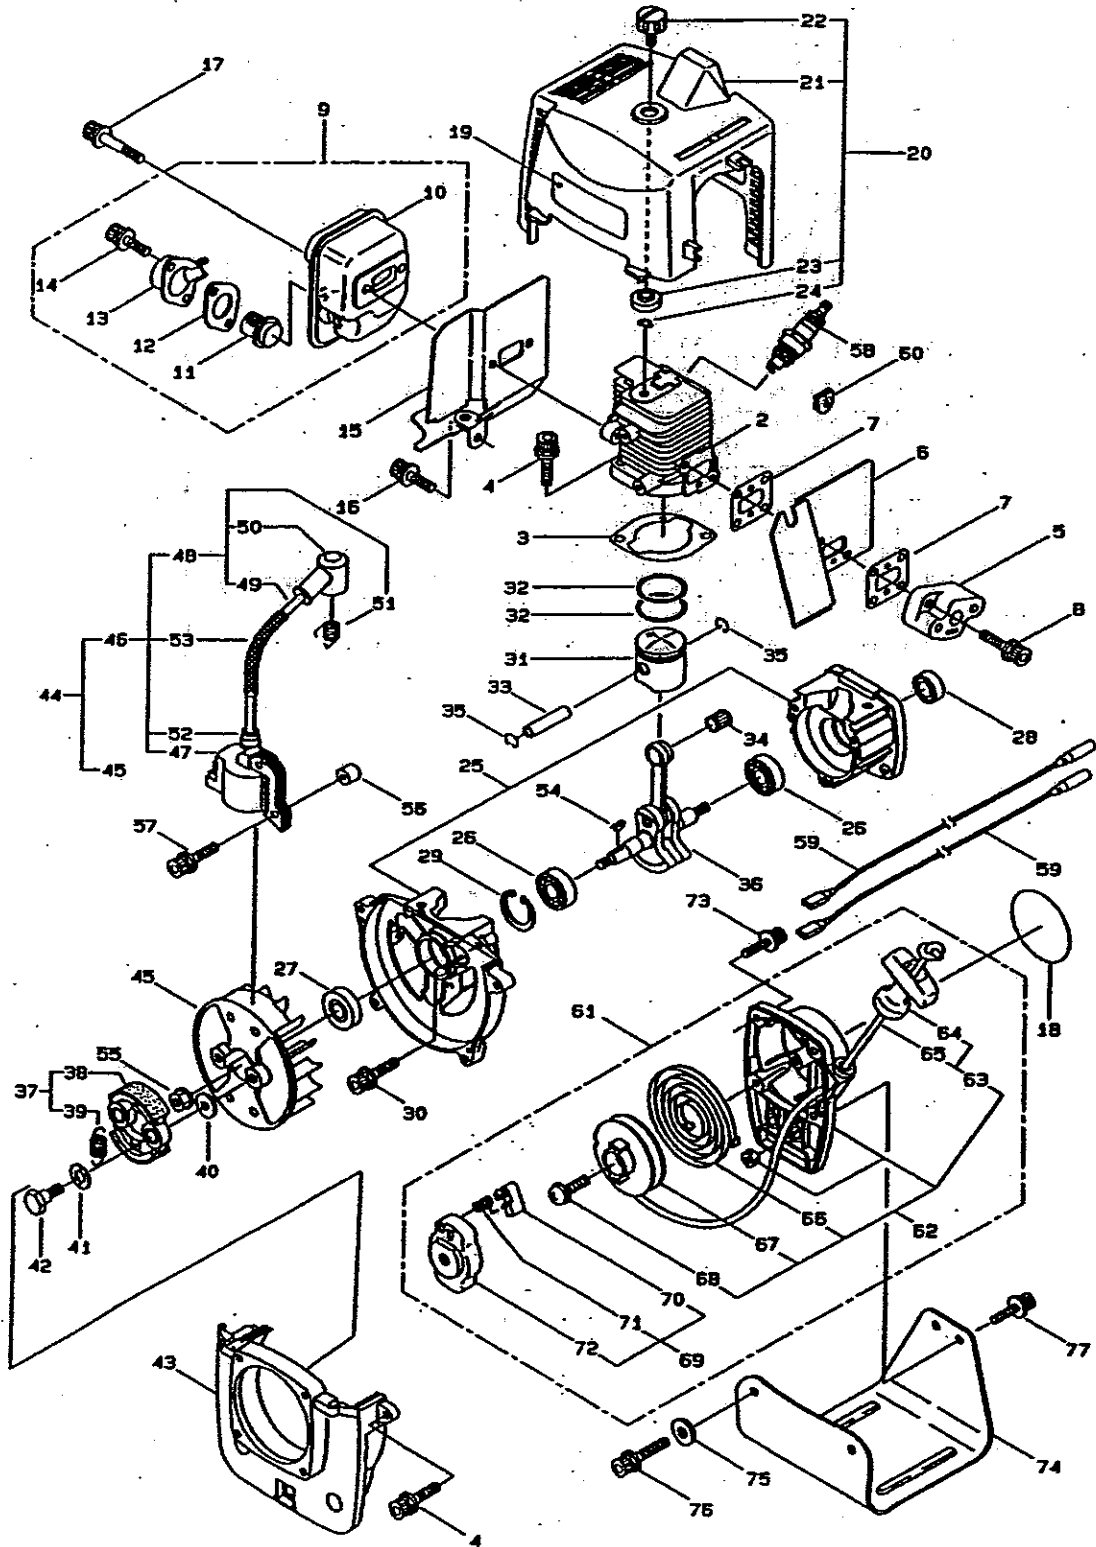

BC2300 ENGINE

BC2300 ENGINE

Ref No.	Part No.	Description	Q'ty	Notes
2	266249	Cylinder	1	
3	265655	Gasket	1	
4	261250	Bolt	4	5X20
5	266317	Insulator	1	
6	261000	Heat Shield	1	
7	261171	Gasket	2	
8	265924	Cap Screw	2	5X25
9	266250	Muffler Ass'y	1	INCL 10-14
10	266135	Muffler	1	
11	262443	Spark Protector	1	
12	266143	Gasket	1	
13	266144	Muffler Tail	1	
14	265107	Bolt	2	4X10
15	266593	Gasket	1	
16	261607	Bolt	1	5X16
17	266607	Cap Screw	2	5X45
18	266741	Label	1	
19	262100	Label	1	MARUYAMA
20	266599	Top Cover Ass'y	1	
21	265981	Top Cover	1	
22	261018	Knob	1	
23	261020	Spacer	1	
24	261734	Clip	1	
25	265657	Crankcase	1	
26	261181	Bearing	2	
27	262712	Oil Seal	1	
28	262713	Oil Seal	1	
29	54676	Snap Ring	1	
30	261612	Bolt	3	5X30
31	264719	Piston	1	
32	264891	Piston Ring	2	
33	261036	Piston Pin	1	
34	263957	Bearing Needle	1	
35	261576	Circlip	2	
36	263719	Crankshaft/Rod Ass'y	1	
37	264886	Clutch Kit	1	INCL 38-39
38	264888	Clutch Shoe	2	
39	264889	Spring	2	
40	261189	Washer	2	
41	261777	Wave Washer	2	
42	264505	Clutch Bolt	1	
43	266319	Fan Cover	1	
44	263579	Ignition Coil	1	INCL 45-53
45	263085	Rotor	1	
46	261301	Ignition Coil Ass'y	1	INCL 47-53
47	261302	Coil	1	
48	261744	Spark Plug Wire	1	INCL 49-51
49	261071	Ignition Cable	1	
50	261074	Plug Cap	1	
51	261075	Connector	1	
52	261072	Cap	1	
53	261073	Tube	1	

Ref No.	Part No.	Description	Q'ty	Notes
54	261076	Woodruff Key	1	
55	261077	Nut	1	M6
56	261078	Spacer	2	
57	261256	Bolt	2	4X25
58	261200	Spark Plug	1	
59	261772	Lead	2	
60	261202	Grommet	1	
61	262005	Recoil Starter Ass'y	1	INCL 62-72
62	262011	Recoil Ass'y	1	INCL 63-68
63	261626	Rope Ass'y	1	INCL 64-65
64	261628	Starter Grip	1	
65	261627	Starter Rope	1	
66	261622	Spiral Spring	1	
67	261621	Reel	1	
68	262922	Screw	1	
69	263471	Starter Pawl Ass'y	1	INCL 70-72
70	263473	Pawl	1	
71	263474	Return Spring	1	
72	263472	Starter	1	
73	261257	Bolt	4	4X16
74	264657	Stand	1	
75	263743	Washer	2	
76	261999	Bolt	2	5X40
77	261607	Bolt	2	5X16