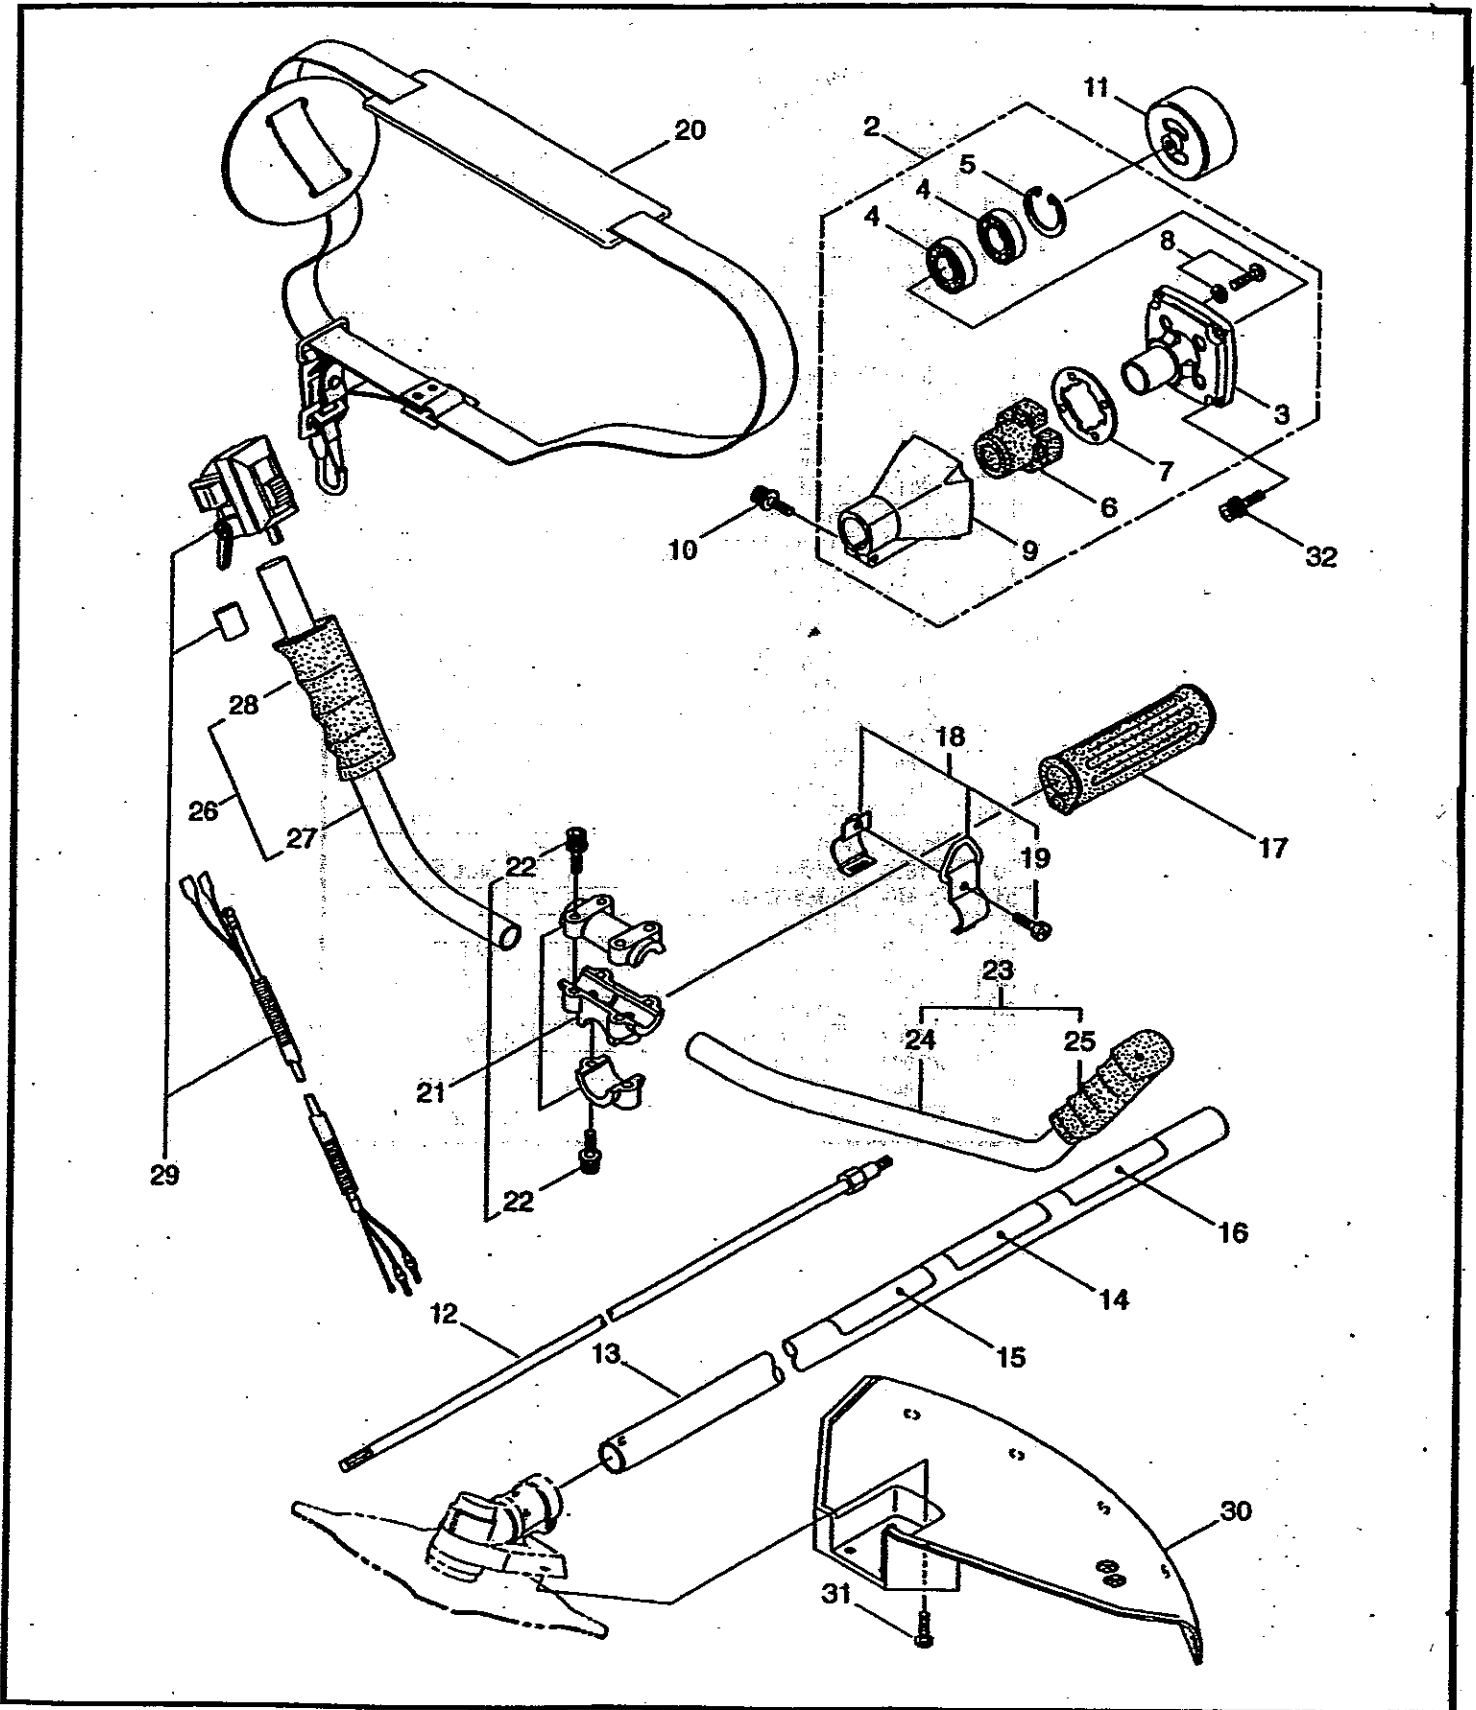

BC3200H MAIN BODY

BC3200H MAIN BODY

Ref No.	Part No.	Description	Q'ty	Notes
2	219469	Clutch Case Assy	1	INCL 3-9
3	218879	Bearing Case	1	
4	102680	Bearing	2	
5	054676	Snap Ring	1	
6	214162	Buffer	1	
7	214163	Washer	1	
8	092033	Screw	4	5X15
9	218880	Driveshaft Tube Adapter	1	
10	261246	Cap Screw	1	5X25
11	219083	Clutch Drum	1	
12	219268	Driveshaft Assy	1	
13	218711	Outer Transmission Pipe	1	
14	215534	Label	1	
15	215535	Label	1	
16	221761	Label	1	
17	215532	Shaft Grip	1	
18	054691	Hanging Bracket Assy	1	INCL 19
19	089738	Bolt	1	5X15
20	220952	Hanging Strap Ass'y	1	
21	216935	Handle Bracket Assy	1	INCL 22
22	261246	Cap Screw	6	5X25
23	219641	Handle Assy-Left	1	INCL 24-25
24	054716	Handle	1	
25	218467	Handle Grip	1	
26	219643	Handle Assy-Right	1	INCL 27-28
27	054716	Handle	1	
28	218468	Handle Grip	1	
29	221784	Throttle Trigger	1	
30	219129	Safety Cover	1	
31	221785	Cap Screw	4	5x12
32	261250	Bolt	4	5x20