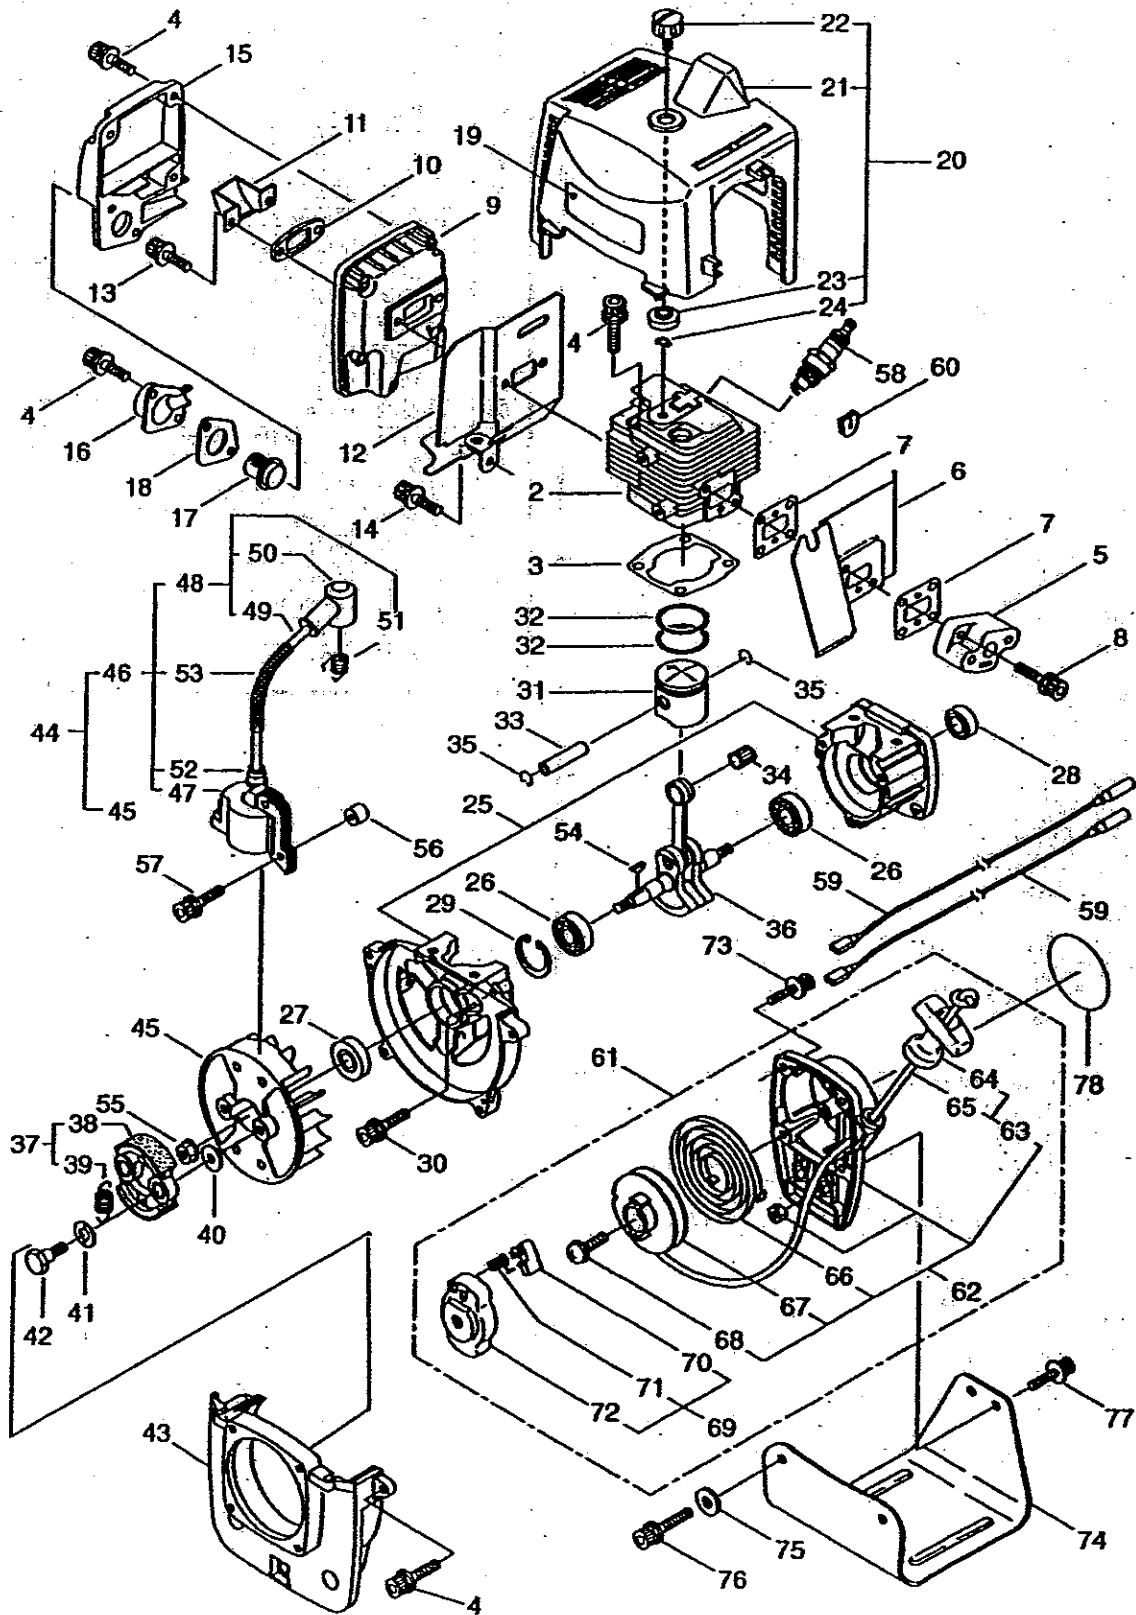

BC2600 ENGINE

BC2600 ENGINE

Ref No.	Part No.	Description	Q'ty	Notes
2	261472	Cylinder	1	
3	262200	Gasket	1	
4	261250	Bolt	11	5X20
5	266317	Insulator	1	
6	261476	Heat Shield	1	
7	261171	Gasket	2	
8	265924	Cap Screw	2	5X25
9	262438	Muffler Body	1	
10	261368	Plate	1	
11	261986	Shield	1	
12	261478	Gasket Assy	1	
13	261246	Cap Screw	2	5X25
14	261607	Bolt	1	5X16
15	262440	Muffler Cover	1	
16	262442	Muffler Tail	1	
17	262443	Spark Protector	1	
18	262446	Gasket	1	
19	262100	Label	1	
20	266335	Top Cover Assy	1	INCL 21-24
21	265758	Top Cover	1	
22	261018	Knob	1	
23	261020	Spacer	1	
24	261734	Clip	1	
25	261486	Crank Case	1	
26	261491	Bearing	2	
27	261492	Use Part #262198	1	
28	261386	Oil Seal	1	
29	055185	Snap Ring	1	
30	261612	Bolt	3	5x30
31	261494	Piston	1	
32	261496	Piston Ring	2	
33	261497	Piston Pin	1	
34	261037	Needle Bearing	1	
35	261576	Circlip	2	
36	261499	Crankshaft & Rod	1	
37	264887	Clutch Assy	1	INCL 38-39
38	264888	Clutch Shoe	2	
39	264889	Spring	1	
40	261189	Washer	2	
41	261777	Wave Washer	2	
42	264505	Clutch Bolt	2	
43	266319	Fan Cover	1	
44	261355	Magneto Assy	1	INCL 45-53
45	261356	Rotor	1	
46	261301	Ignition Coil Assy	1	INCL 47-53
47	261302	Coil	1	
48	261744	Spark Plug Wire	1	INCL 49-51
49	261071	Ignition Cable	1	
50	261074	Plug Cap	1	
51	261075	Connector	1	
52	261072	Cap	1	
53	261073	Tube	1	

Ref No.	Part No.	Description	Q'ty	Notes
54	261076	Woodruff Key	1	
55	261417	Washer & Nut	1	
56	261078	Spacer	2	
57	261256	Bolt	2	4X25
58	261200	Spark Plug	1	BPM6Y
59	261772	Lead	1	
60	261202	Grommet	1	
61	262006	Recoil Starter Assy	1	INCL 62-72
62	262039	Rewind Started Assy	1	INCL 63-68
63	261723	Rope Assy	1	INCL 64-65
64	261725	Starter Grip	1	
65	261724	Starter Rope	1	
66	261721	Spiral Spring	1	
67	261720	Reel	1	
68	262922	Screw	1	
69	263475	Starter Pawl Assy	1	INCL 70-72
70	263477	Pawl	1	
71	261728	Return Spring	1	
72	263476	Starter	1	
73	261257	Bolt	4	4X16
74	264658	Stand	1	
75	263743	Washer	2	5X40
76	261999	Bolt	2	5X16
77	261607	Bolt	2	
78	266654	Label	1