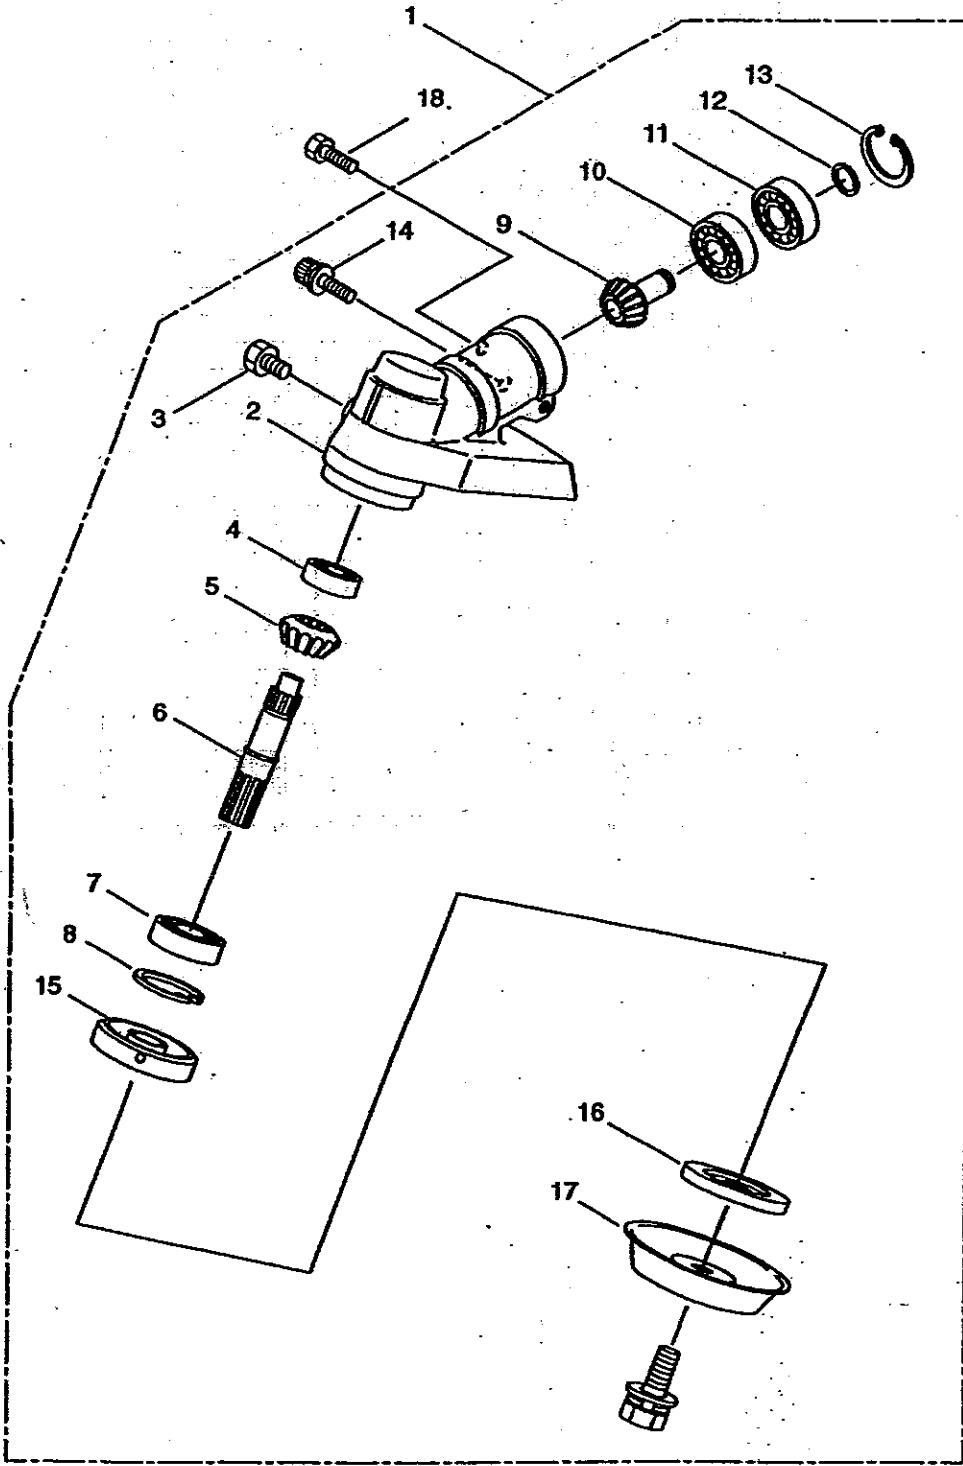

GEARCASE

GEARCASE

Ref No.	Part No.	Description	Q'ty	Notes
1	221834	Gearcase Ass'y	1	INCL 2-15,18 All except BC3200H
1	219076	Gearcase Ass'y	1	INCL 2-18 BC3200H Only
2	219077	Gearcase	1	
3	089884	Bolt	1	8X10
4	210554	Bearing	1	
5	210555	Gear	1	
6	215762	Blade Shaft	1	
7	212999	Bearing	1	
8	055185	Snap Ring	1	
9	215544	Pinion Gear	1	
10	210560	Bearing	1	
11	140268	Bearing	1	
12	140269	Snap Ring	1	
13	140270	Snap Ring	1	
14	261246	Cap Screw	1	
15	221467	Boss Adapter	1	
16	140275	Clamping Washer	1	BC3200H Only
17	215547	Stabilizer	1	BC3200H Only
18	215993	Cap Screw,Alignment	1	5X12