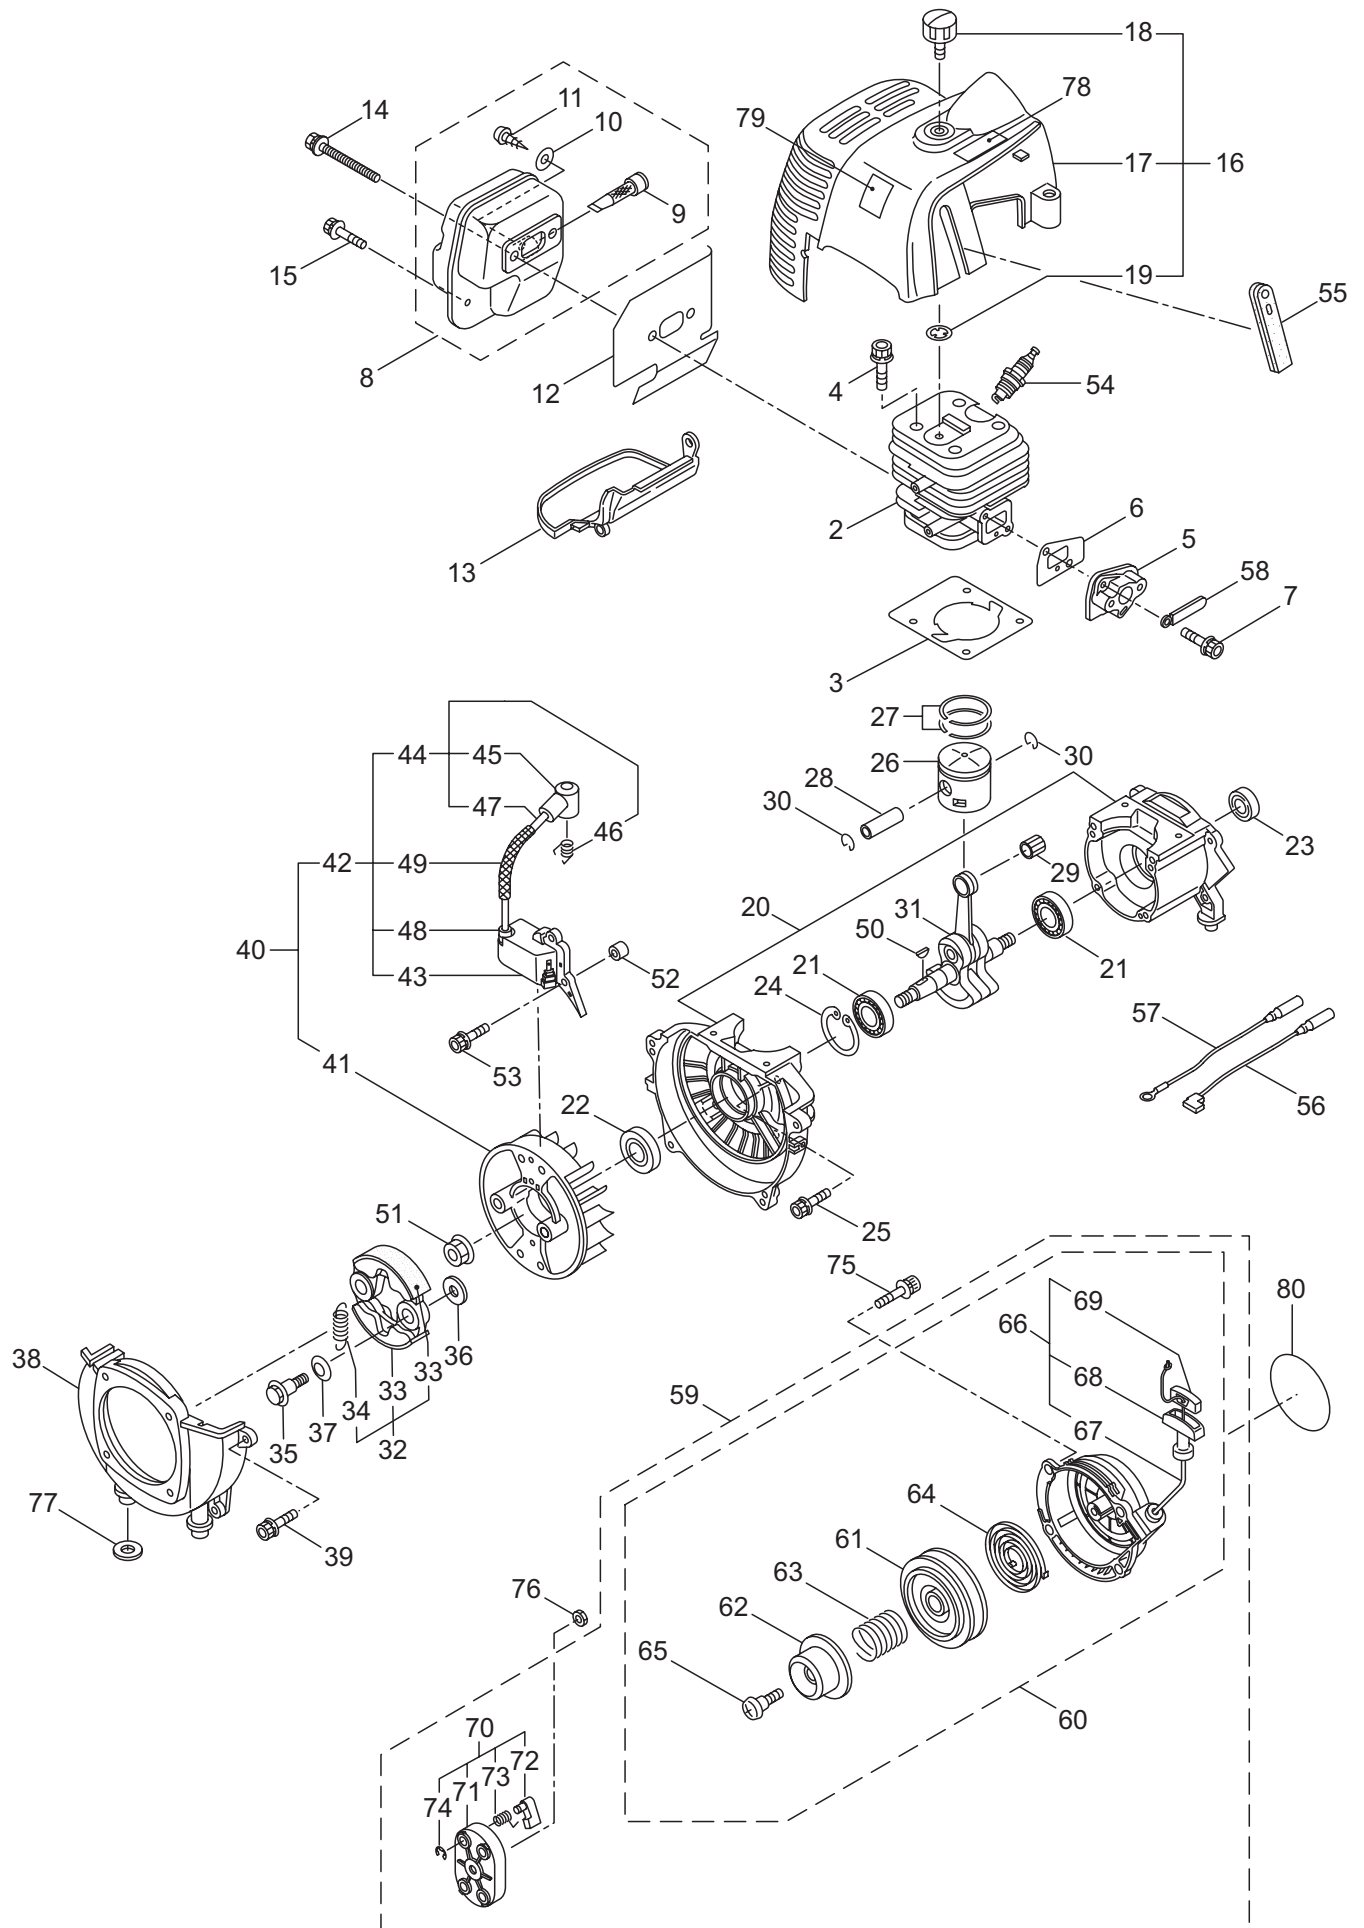

3. B42
ENGINE

Ref. No.	Part No.	Part Name	Q'ty	Remarks
3-1	858719	Engine	1	
3-2	286278	Cylinder	1	New gasket required
3-3	285772	Gasket	1	
3-4	261246	Cap Screw	4	M5X25WSW
3-5	285778	Insulator	1	New gasket required
3-6	285779	Gasket	1	
3-7	265924	Screw	2	M5X25WSW
3-8	286788	Muffler Ass'y	1	Incl.9-11
3-9	262395	Spark Arrester	1	
3-10	284052	Washer	1	M3
3-11	089530	Tapping Screw	1	M3X10
3-12	285783	Gasket	1	
3-13	285784	Under Cover	1	
3-14	266713	Screw	2	M5X60
3-15	283315	Screw	1	M5X12W-12
3-16	286916	Top Cover Ass'y	1	Incl.17-19
3-17	285786	Top Cover	1	
3-18	262556	Knob	1	
3-19	286362	Washer	1	M6
3-20	285789	Crankcase	1	
3-21	262658	Bearing	2	6202C3
3-22	262660	Oil Seal	1	
3-23	262565	Oil Seal	1	
3-24	012380	Snap Ring	1	#35
3-25	261612	Cap Screw	4	M5X30WSW
3-26	285795	Piston	1	
3-27	262476	Piston Ring	2	(2)Required
3-28	262749	Piston Pin	1	7.5X11X33.5
3-29	262659	Bearing, Needle	1	
3-30	262479	Clip, Piston Pin	2	
3-31	285797	Crankshaft/Conn.Rod Ass'y	1	
3-32	262577	Clutch Ass'y	1	Incl.33,34
3-33	282624	Clutch Shoe	2	(2)Required
3-34	263615	Spring, Clutch	1	
3-35	282321	Clutch Bolt	2	M8X1.25
3-36	262683	Washer	2	8X22XT1.2
3-37	262682	Wave Washer	2	
3-38	282285	Fan Cover	1	
3-39	261250	Cap Screw	4	M5X20WSW
3-40	285803	Magneto Ass'y	1	Incl.41-49
3-41	286207	Rotor/Fan	1	
3-42	285804	Ignition Coil Ass'y	1	Incl.43-49
3-43	285805	Coil	1	
3-44	285806	Spark Plug Wire Ass'y	1	Incl.45-47
3-45	261074	Plug Boot	1