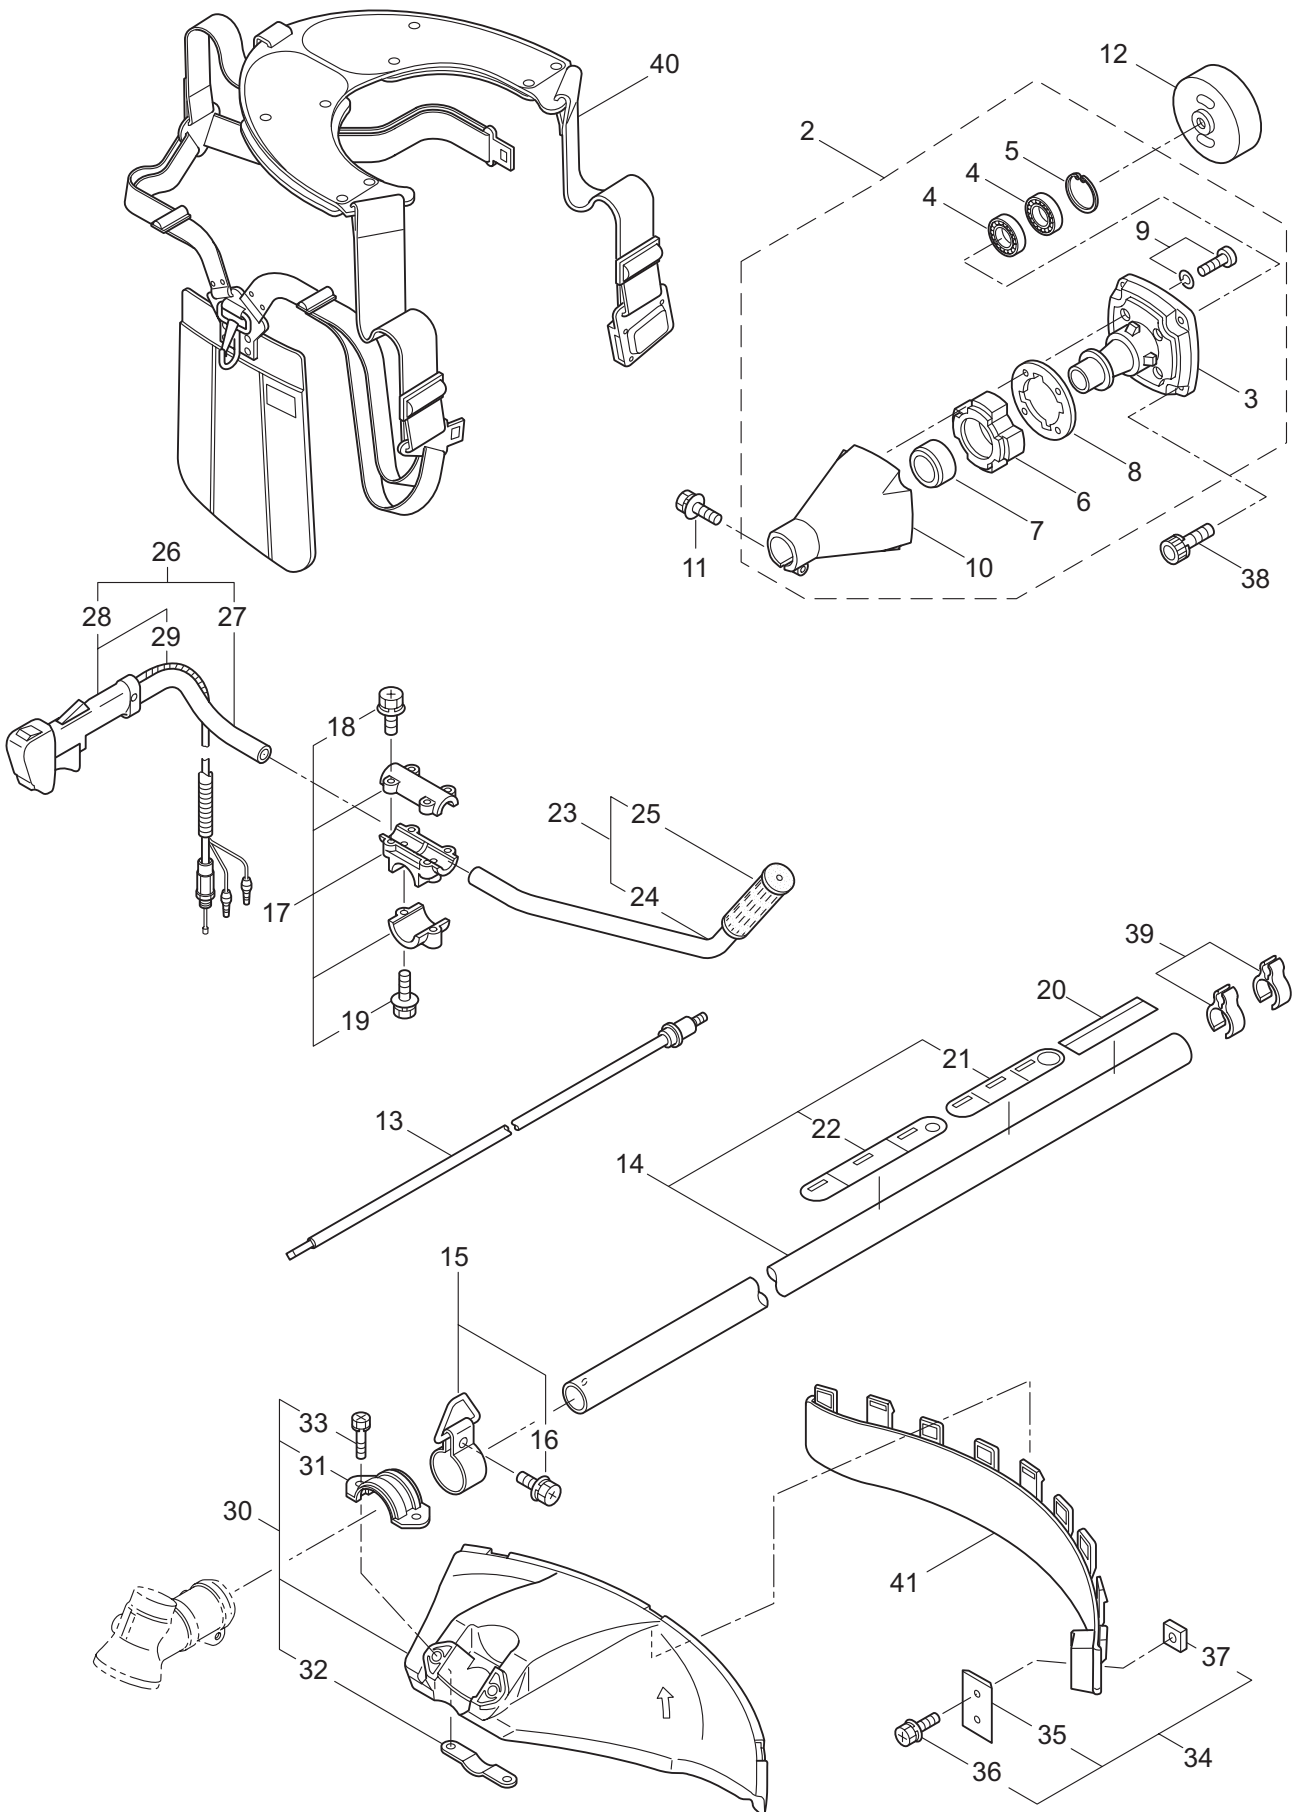

2010.10.

P/N 523017

1. B42
MAIN BODY

Ref. No.	Part No.	Part Name	Q'ty	Remarks
1-1	363741	B42	1	
1-2	228329	Clutch Case Ass'y	1	Incl.3-10
1-3	227729	Bearing Case	1	
1-4	140474	Bearing	2	#6202ZZ
1-5	012380	Snap Ring	1	#35
1-6	217045	Buffer (A)	1	
1-7	217046	Buffer (B)	1	
1-8	217047	Washer	1	
1-9	092033	Screw	4	M5X15
1-10	227728	Transmission Pipe Bracket	1	
1-11	092556	Bolt	1	M6X30
1-12	211203	Clutch Drum	1	78XM8
1-13	217897	Driveshaft Ass'y	1	
1-14	220082	Driveshaft Tube Ass'y	1	Incl.21,22
1-15	217850	Hanging Bracket Ass'y	1	Incl.16
1-16	092548	Bolt	1	M5X15
1-17	217638	Bracket Ass'y	1	Incl.18,19
1-18	092554	Bolt	4	M6X25
1-19	092556	Bolt	2	M6X30
1-20	231801	Label	1	B42
1-21	221501	Label	1	
1-22	221502	Label	1	
1-23	228398	Handle Ass'y-Left	1	Incl.24,25
1-24	228399	Handle	1	
1-25	226512	Handle Grip	1	
1-26	229074	Handle Ass'y-Right	1	Incl.27-29
1-27	228401	Handle	1	
1-28	229005	Throttle Trigger	1	Incl.29
1-29	229026	Wire Ass'y	1	
1-30	228303	Safety Cover Ass'y	1	Incl.31-33
1-31	223179	Bracket	1	
1-32	223180	Threaded Bracket	1	
1-33	092555	Bolt	2	M6X30
1-34	230789	String Cutter Ass'y	1	Incl.35-37
1-35	230747	String Cutter	1	
1-36	817002	Bolt	1	M5X20
1-37	228325	Nut	1	M5
1-38	219113	Bolt	4	M6X20
1-39	219161	Wire Guide	2	
1-40	998384	Hanging Strap Ass'y	1	
1-41	230748	Cover Extention	1	

2. B42
GEARCASE

Ref. No.	Part No.	Part Name	Q'ty	Remarks
2-1	219645	Gearcase Ass'y	1	Incl.2-19
2-2	219646	Gearcase	1	
2-3	089101	Bolt	1	M8X10
2-4	092556	Bolt	1	M6X30
2-5	210560	Bearing	1	#609
2-6	227102	Gear Set	1	
2-7	217057	Blade Shaft	1	
2-8	022009	Bearing	1	#6002
2-9	016732	Snap Ring	1	#32
2-10	212394	Collar	1	15X22X8L
2-11	211818	Oil Seal	1	D22326
2-12	215610	Bolt	1	M8X22,Counterclockwise
2-13	014490	Bearing	1	#6000
2-14	106933	Bearing	1	#6000Z
2-15	014210	Snap Ring	1	#10
2-16	054676	Snap Ring	1	#26
2-17	217060	Boss Adapter	1	
2-18	217061	Clamping Washer	1	
2-19	210308	Stabilizer	1	
2-20	089747	Bolt	1	M6X12