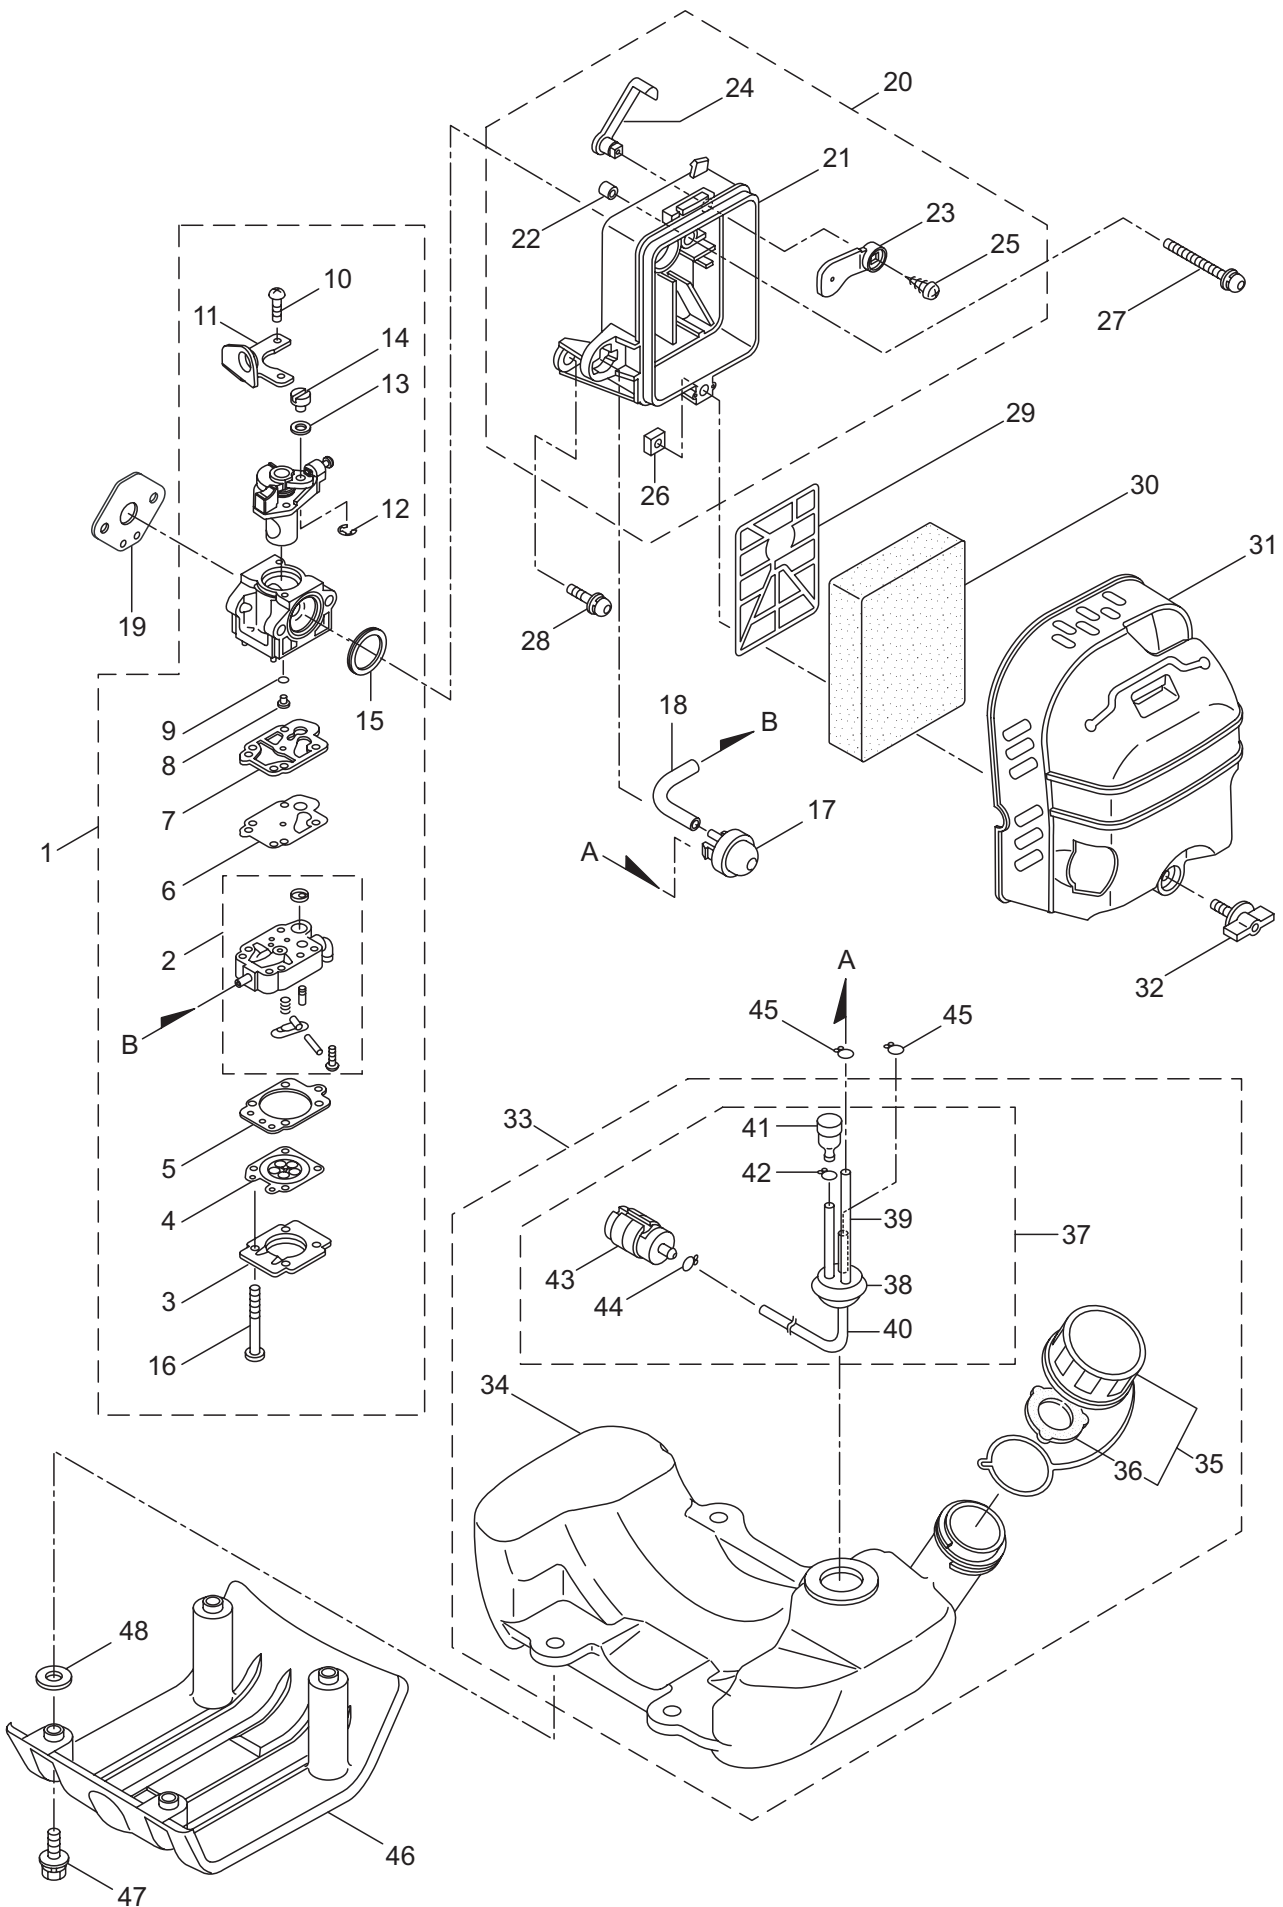

4. B42
CARBURETOR, FUEL TANK

Ref. No.	Part No.	Part Name	Q'ty	Remarks
4-46	285819	Stand	1	
4-47	281714	Cap Screw	4	M5X20WSW
4-48	285735	Packing	4	17X8X2