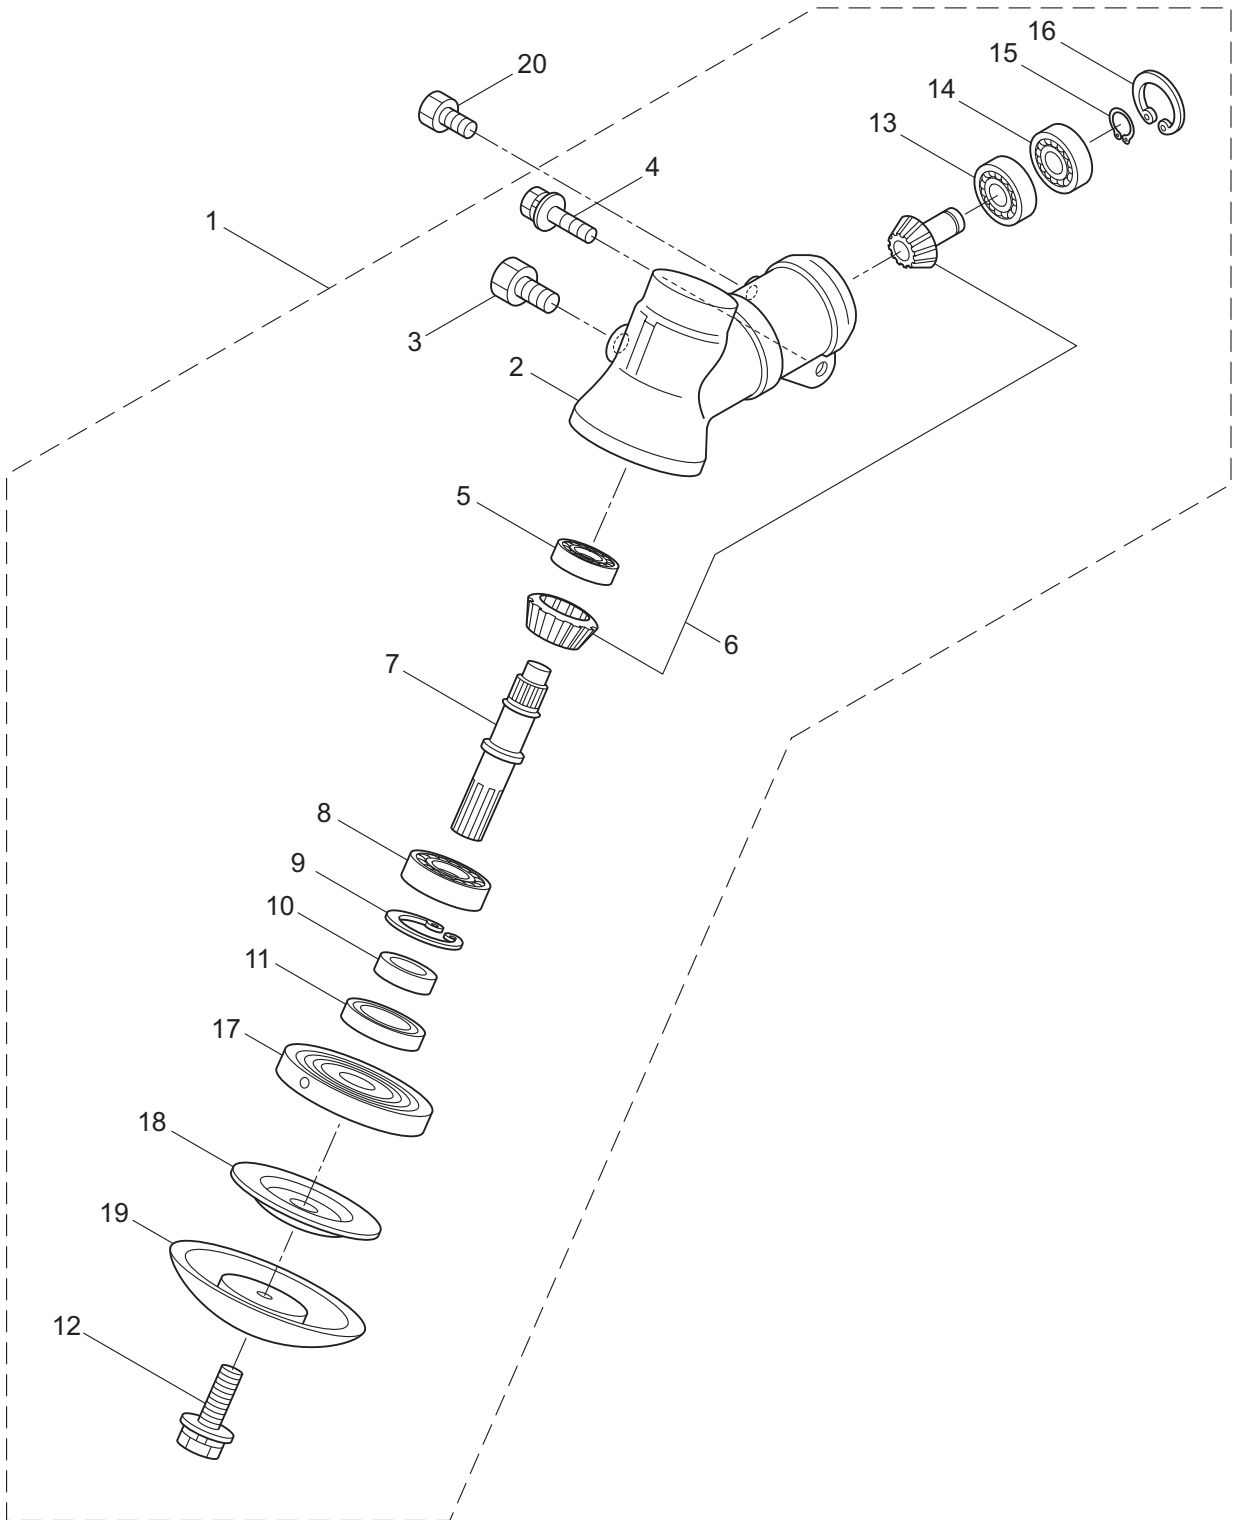

2010.10.

P/N 523017

1. B42
MAIN BODY

Ref. No.	Part No.	Part Name	Q'ty	Remarks
1-1	363741	B42	1	
1-2	228329	Clutch Case Ass'y	1	Incl.3-10
1-3	227729	Bearing Case	1	
1-4	140474	Bearing	2	#6202ZZ
1-5	012380	Snap Ring	1	#35
1-6	217045	Buffer (A)	1	
1-7	217046	Buffer (B)	1	
1-8	217047	Washer	1	
1-9	092033	Screw	4	M5X15
1-10	227728	Transmission Pipe Bracket	1	
1-11	092556	Bolt	1	M6X30
1-12	211203	Clutch Drum	1	78XM8
1-13	217897	Driveshaft Ass'y	1	
1-14	220082	Driveshaft Tube Ass'y	1	Incl.21,22
1-15	217850	Hanging Bracket Ass'y	1	Incl.16
1-16	092548	Bolt	1	M5X15
1-17	217638	Bracket Ass'y	1	Incl.18,19
1-18	092554	Bolt	4	M6X25
1-19	092556	Bolt	2	M6X30
1-20	231801	Label	1	B42
1-21	221501	Label	1	
1-22	221502	Label	1	
1-23	228398	Handle Ass'y-Left	1	Incl.24,25
1-24	228399	Handle	1	
1-25	226512	Handle Grip	1	
1-26	229074	Handle Ass'y-Right	1	Incl.27-29
1-27	228401	Handle	1	
1-28	229005	Throttle Trigger	1	Incl.29
1-29	229026	Wire Ass'y	1	
1-30	228303	Safety Cover Ass'y	1	Incl.31-33
1-31	223179	Bracket	1	
1-32	223180	Threaded Bracket	1	
1-33	092555	Bolt	2	M6X30
1-34	230789	String Cutter Ass'y	1	Incl.35-37
1-35	230747	String Cutter	1	
1-36	817002	Bolt	1	M5X20
1-37	228325	Nut	1	M5
1-38	219113	Bolt	4	M6X20
1-39	219161	Wire Guide	2	
1-40	998384	Hanging Strap Ass'y	1	
1-41	230748	Cover Extention	1	

2. B42
GEARCASE

Ref. No.	Part No.	Part Name	Q'ty	Remarks
2-1	219645	Gearcase Ass'y	1	Incl.2-19
2-2	219646	Gearcase	1	
2-3	089101	Bolt	1	M8X10
2-4	092556	Bolt	1	M6X30
2-5	210560	Bearing	1	#609
2-6	227102	Gear Set	1	
2-7	217057	Blade Shaft	1	
2-8	022009	Bearing	1	#6002
2-9	016732	Snap Ring	1	#32
2-10	212394	Collar	1	15X22X8L
2-11	211818	Oil Seal	1	D22326
2-12	215610	Bolt	1	M8X22,Counterclockwise
2-13	014490	Bearing	1	#6000
2-14	106933	Bearing	1	#6000Z
2-15	014210	Snap Ring	1	#10
2-16	054676	Snap Ring	1	#26
2-17	217060	Boss Adapter	1	
2-18	217061	Clamping Washer	1	
2-19	210308	Stabilizer	1	
2-20	089747	Bolt	1	M6X12