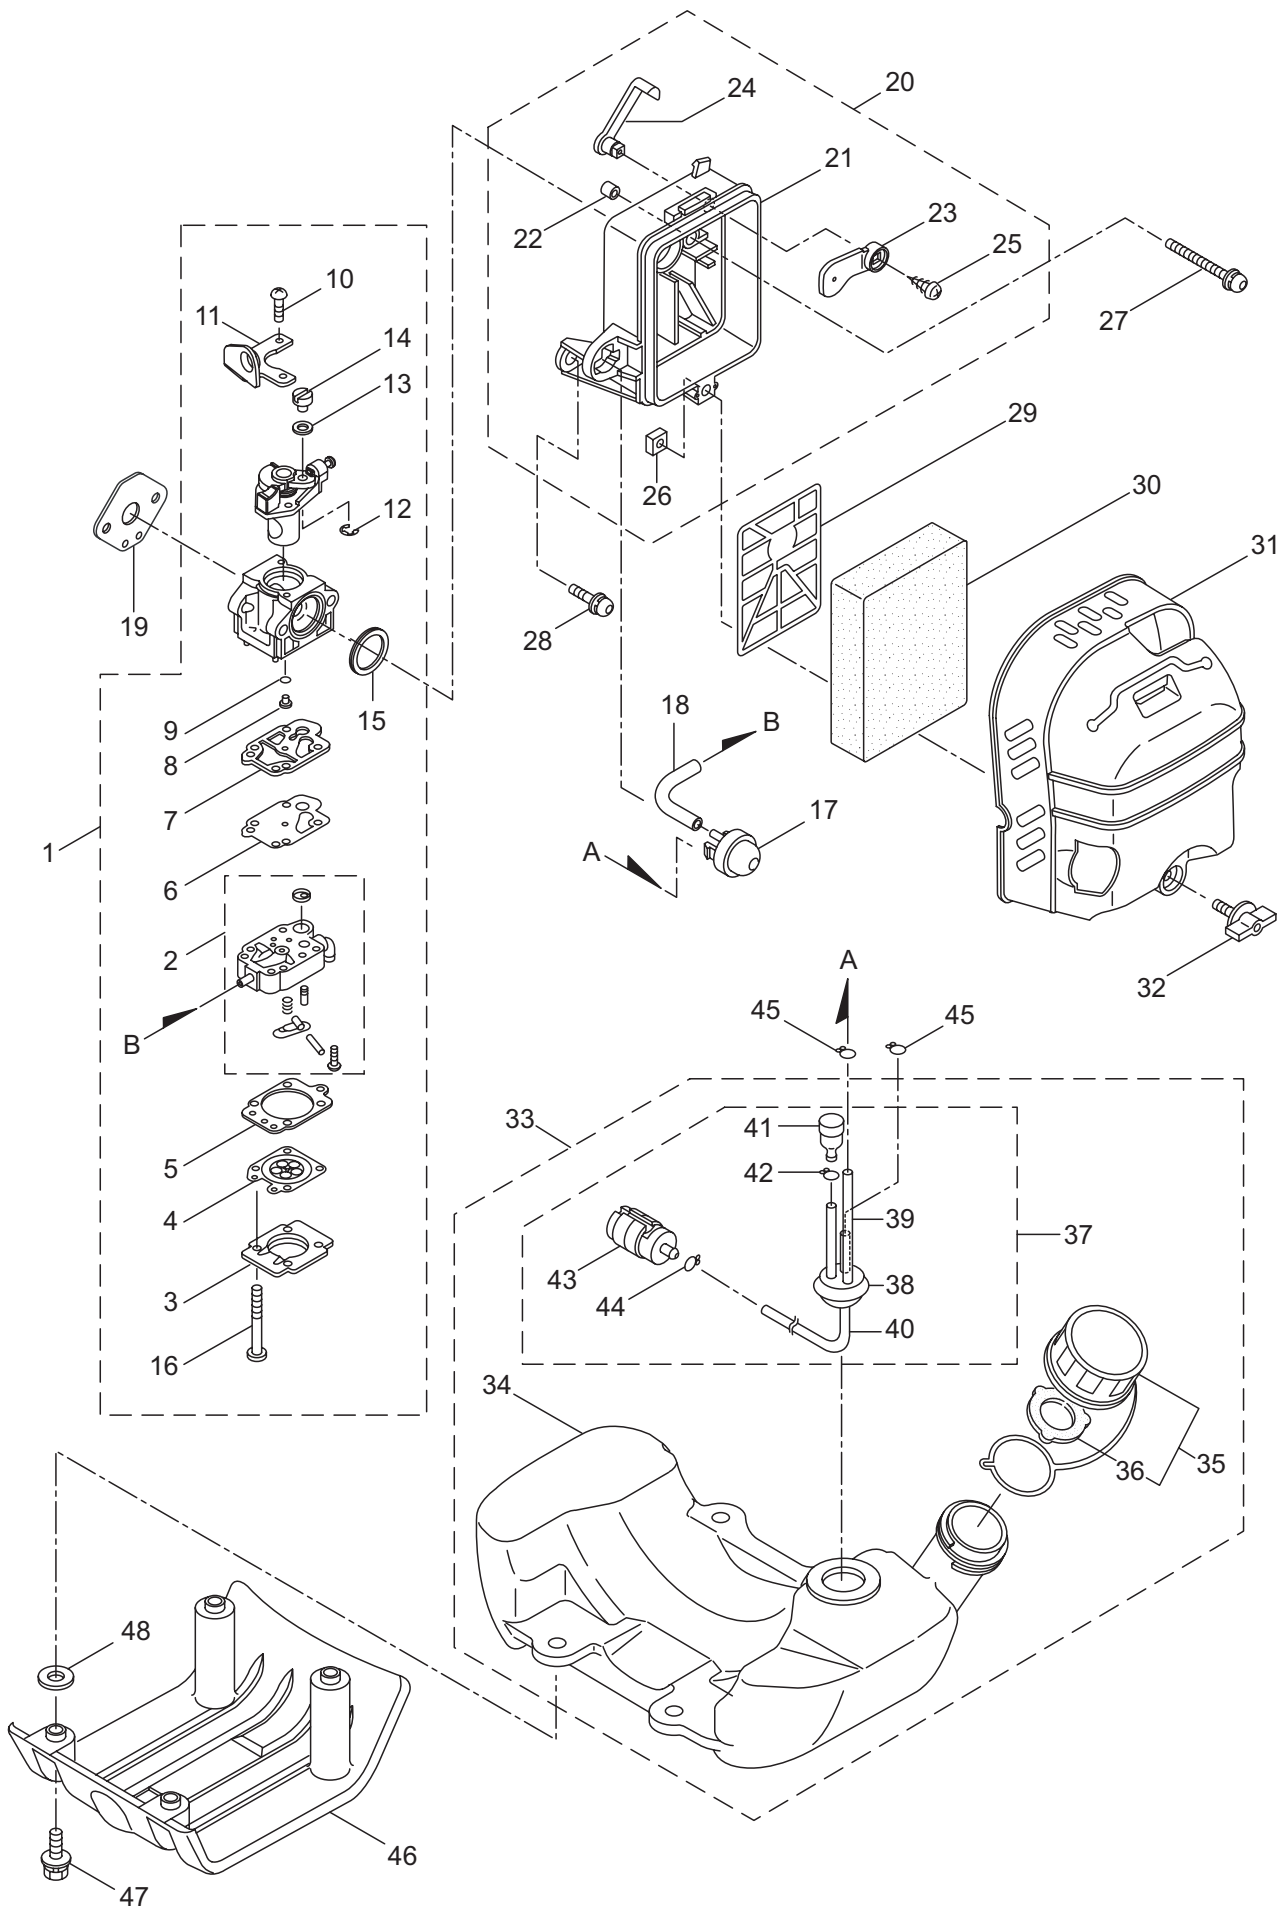

4. B42
CARBURETOR, FUEL TANK

Ref. No.	Part No.	Part Name	Q'ty	Remarks
4-1	287021	Carburetor Ass'y	1	Incl.2-16
4-2	283124	Pump Body	1	
4-3	263726	Cover Plate	1	
4-4	283905	Diaphragm, Metering	1	
4-5	263727	Gasket	1	
4-6	262994	Diaphragm, Fuel Pump	1	
4-7	282576	Gasket	1	
4-8	287061	Main Jet	1	
4-9	261871	O-Ring	1	
4-10	261875	Screw	2	
4-11	264677	Bracket	1	
4-12	261876	E-Ring	1	
4-13	264678	Washer	1	
4-14	261658	Swivel	1	
4-15	261657	Packing	1	
4-16	263737	Screw	4	
4-17	282299	Pump	1	
4-18	282512	Pipe	1	
4-19	282301	Gasket	1	
4-20	282302	Case Ass'y	1	Incl.21-26
4-21	282303	Case Body	1	
4-22	282484	Sleeve	3	
4-23	282304	Valve	1	
4-24	282305	Lever	1	
4-25	269032	Screw	1	3.5X8
4-26	269423	Nut	1	M5
4-27	261814	Cap Screw	2	M5X50WSW
4-28	264807	Cap Screw	1	M5X16WSW
4-29	282481	Screen	1	
4-30	282306	Element	1	
4-31	285814	Cleaner Cover	1	
4-32	281438	Knob	1	
4-33	285816	Fuel Tank Ass'y	1	Incl.34-44
4-34	285817	Fuel Tank	1	
4-35	281564	Fuel Tank Cap Ass'y	1	Incl.36
4-36	269377	Gasket	1	
4-37	286794	Fuel Pipe Pick-up Ass'y	1	Incl.38-44
4-38	268065	Grommet	1	
4-39	286792	Return Pipe	1	
4-40	262649	Fuel Pipe	1	180L
4-41	261590	Breather Ass'y	1	
4-42	261117	Clip	1	
4-43	267328	Fuel Filter Ass'y	1	
4-44	261117	Clip	1	
4-45	261117	Clip	2