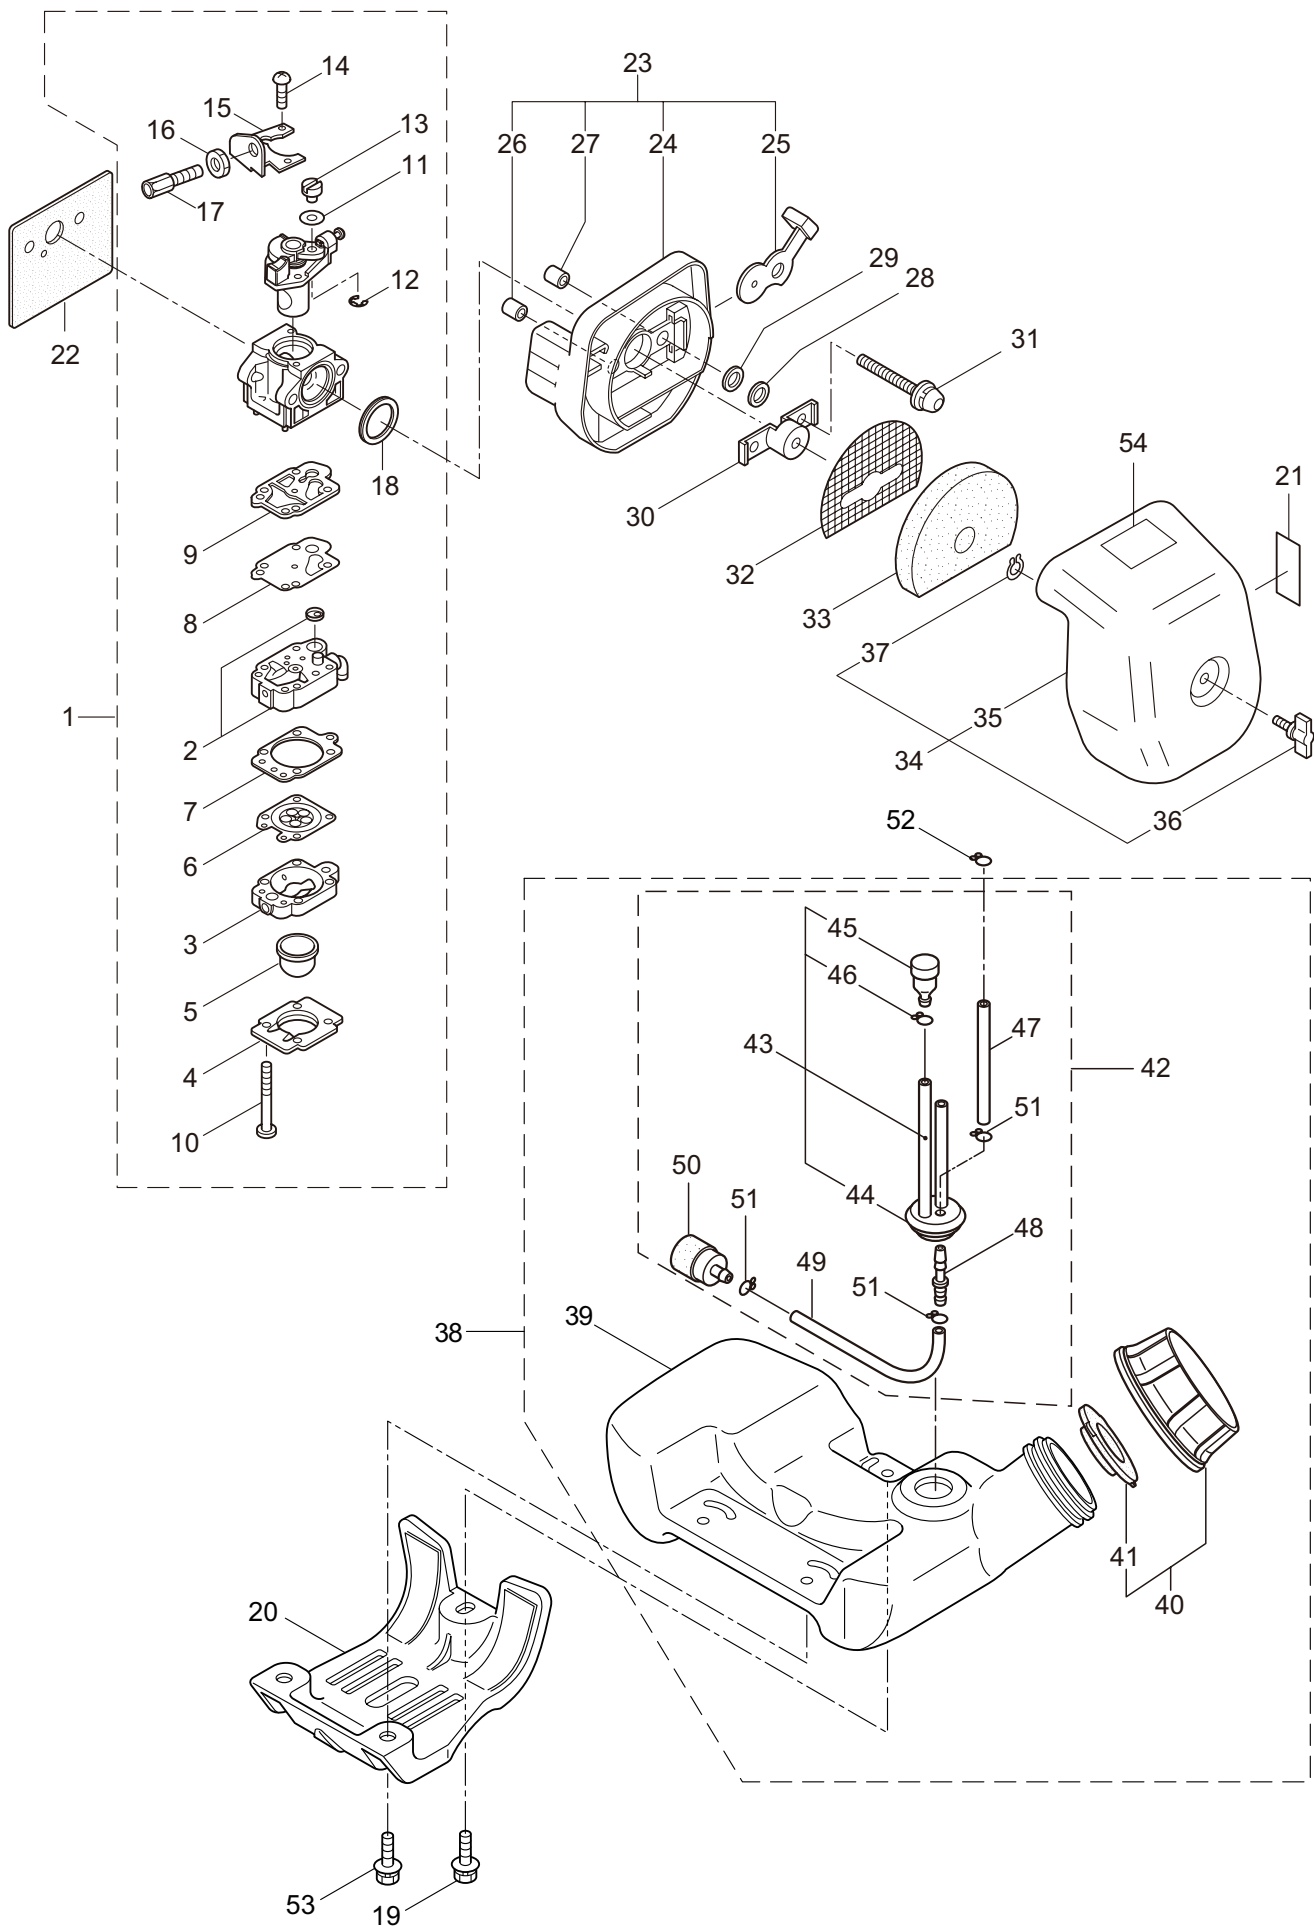

4. B30L TURBO CARBURETOR, FUEL TANK

Ref. No.	Part No.	Part Name	Q'ty	Remarks
4-1	288456	Carburetor Ass'y	1	Incl.2-18 New gasket required
4-2	264155	Pump Body	1	
4-3	262991	Purge Body	1	
4-4	262992	Cover Plate	1	
4-5	261874	Primer Bulb	1	
4-6	283905	Diaphragm, Meterring	1	
4-7	262993	Gasket	1	
4-8	262994	Diaphragm,Fuel Pump	1	
4-9	282576	Gasket	1	
4-10	262996	Screw	4	
4-11	264678	Washer	1	
4-12	261876	E-Ring	1	
4-13	261658	Swivel	1	
4-14	261875	Screw	2	
4-15	264677	Bracket	1	
4-16	261878	Nut	1	
4-17	263994	Adapter	1	
4-18	261657	Packing	1	
4-19	281715	Cap Screw	1	M5x20
4-20	281441	Stand	1	
4-21	261352	Label	1	Choke
4-22	269762	Gasket	1	
4-23	268055	Air Filter Case Ass'y	1	Incl.24-27
4-24	268056	Air Filter Case	1	
4-25	268057	Valve	1	
4-26	268157	Sleeve	1	5.5x7.1x6L
4-27	268412	Sleeve	1	5.2x7.1x6.4L
4-28	263345	Packing	1	7.2x11xt1.3
4-29	263942	Washer	1	7.2x12xt0.15
4-30	263815	Stay	1	
4-31	264016	Cap Screw	2	M5x60
4-32	265026	Screen	1	
4-33	265027	Foam Element	1	
4-34	268058	Air Filter Cover Ass'y	1	Incl.35-37
4-35	268059	Air Filter Cover	1	
4-36	281438	Knob	1	
4-37	261734	Snap Ring	1	#5
4-38	289034	Fuel Tank Ass'y	1	Incl.39-51
4-39	284820	Fuel Tank	1	
4-40	289043	Fuel Tank Cap Ass'y	1	Incl.41
4-41	287058	Gasket	1	
4-42	289035	Fuel Pipe Pick-up Ass'y	1	Incl.43-51
4-43	289036	Fuel Pipe Ass'y	1	Incl.44-46
4-44	268065	Grommet	1	
4-45	261590	Breather	1