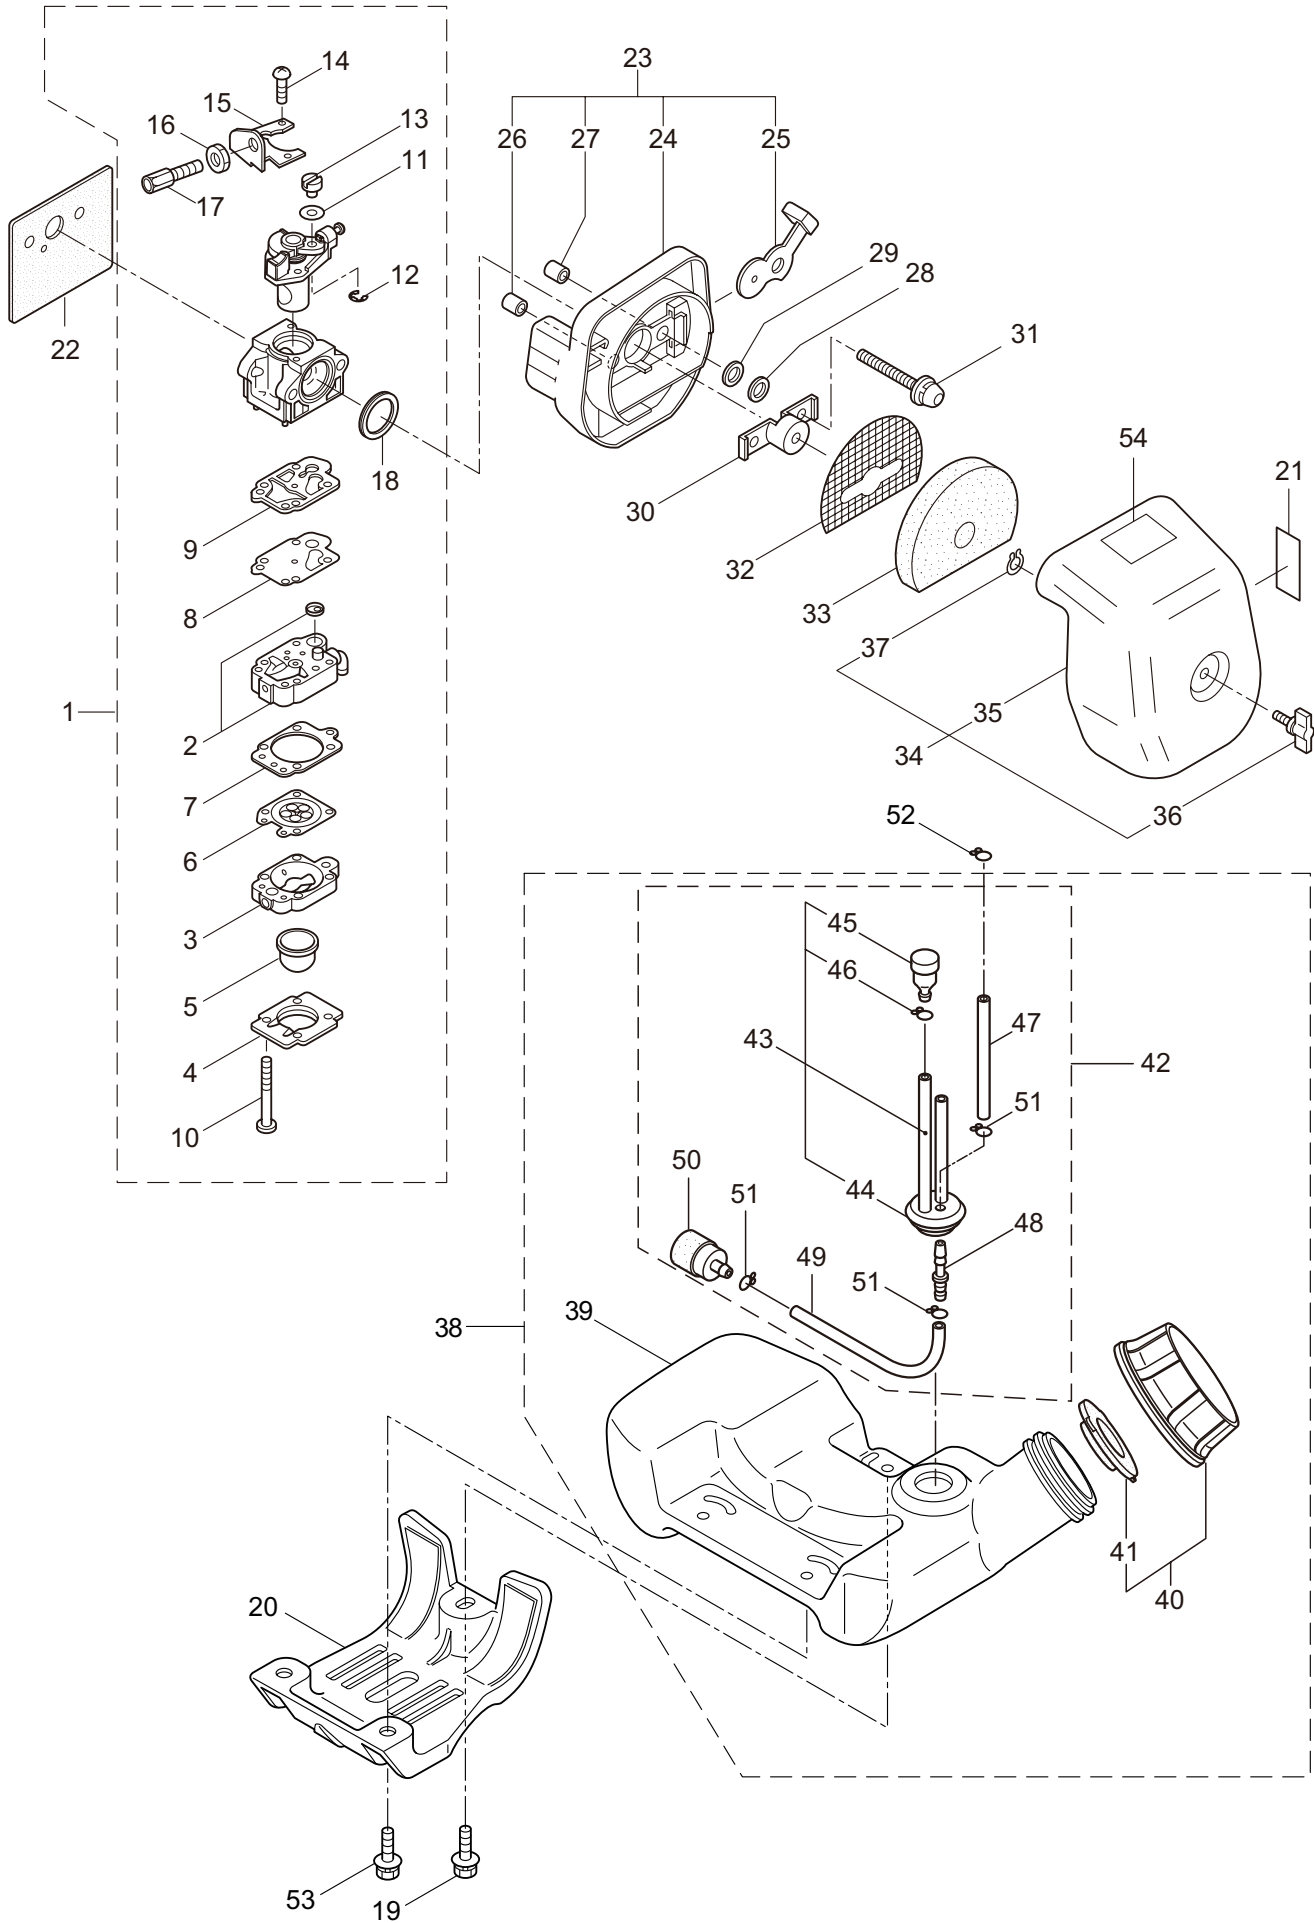

4. B30L TURBO CARBURETOR, FUEL TANK

Ref. No.	Part No.	Part Name	Q'ty	Remarks
4-46	261117	Clip	1	
4-47	289028	Pipe A	1	3x5x53L
4-48	288921	Joint	1	
4-49	289033	Pipe	1	3x5x100L
4-50	264653	Filter Ass'y	1	
4-51	261117	Clip	3	
4-52	261117	Clip	1	
4-53	281714	Cap Screw	2	M5x20
4-54	285188	Label	1