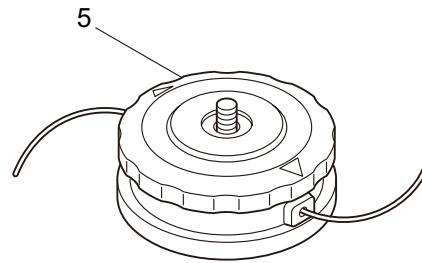

5. B30L TURBO
ACCESSORIES

Ref. No.	Part No.	Part Name	Q'ty	Remarks
5-1	210418	Box Spanner	1	13x19x(+)
5-2	219431	Wrench	1	3mm
5-3	219432	Wrench	1	4mm
5-4	232025	Instruction Manual	1	
5-5	241308	Semi-Auto Head	1