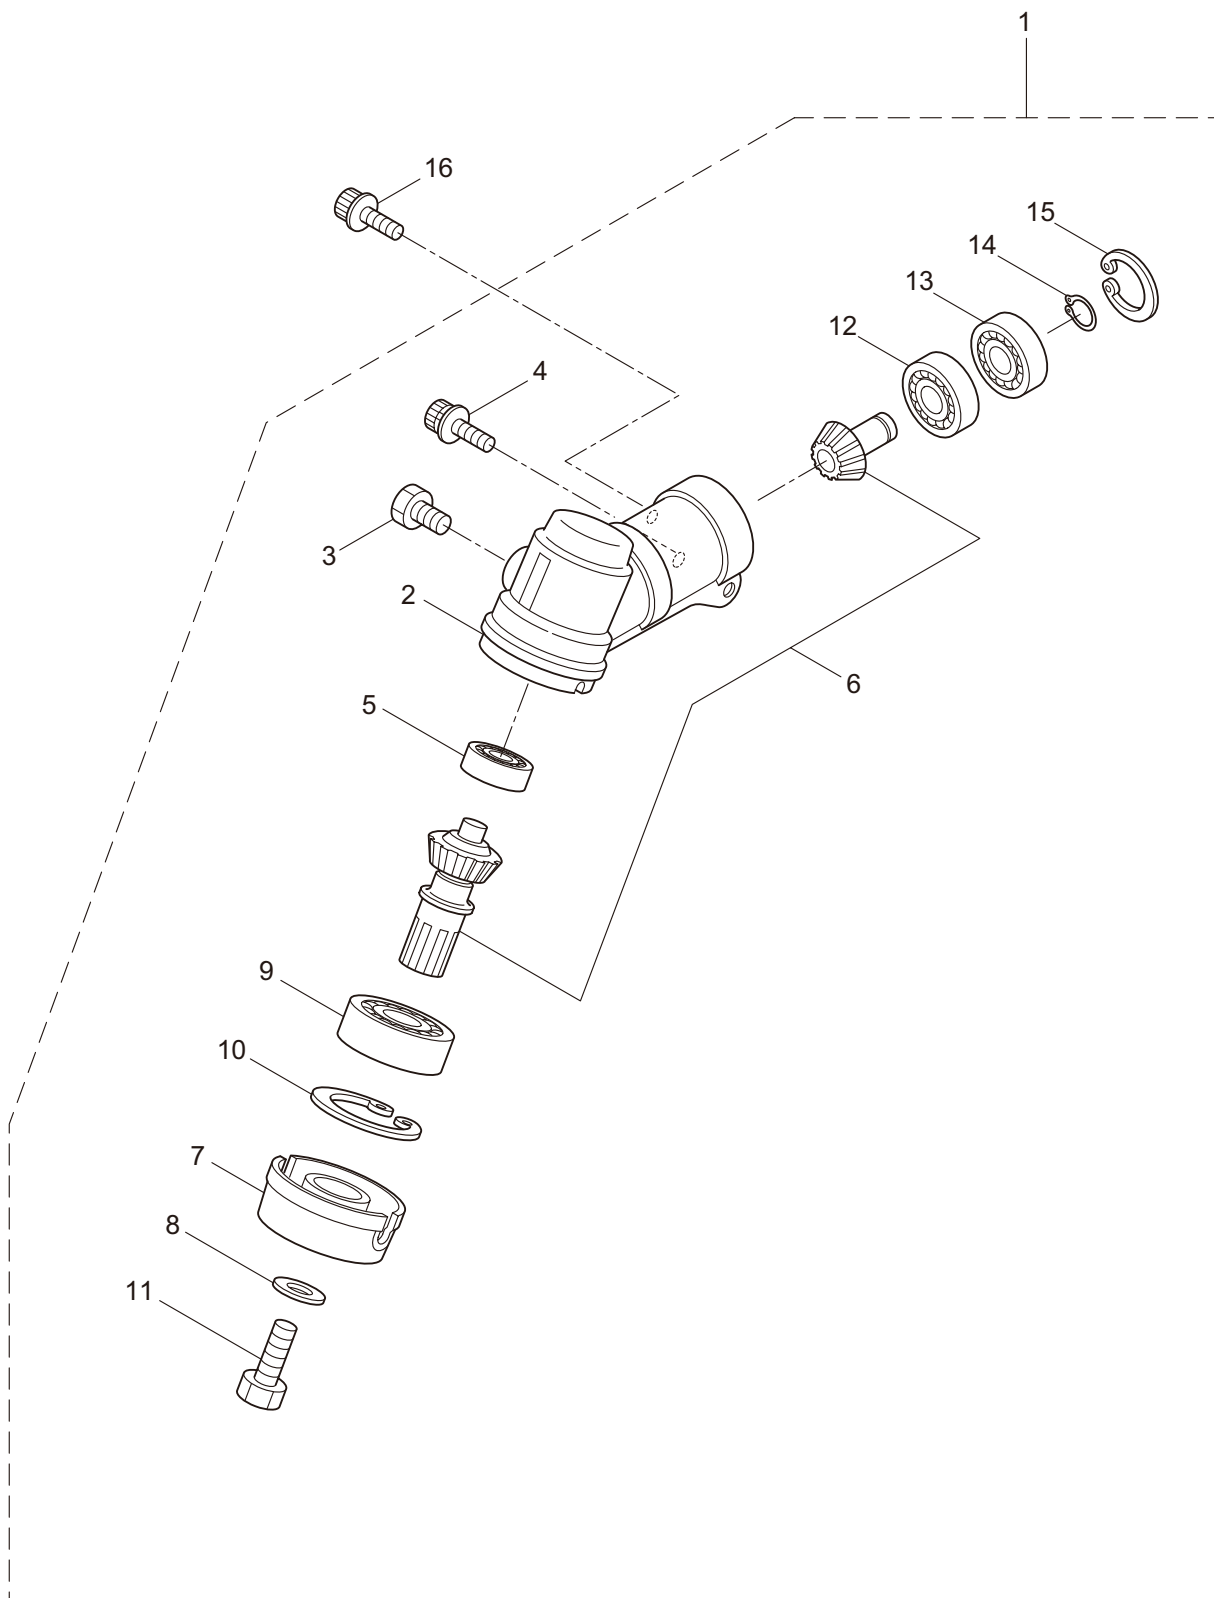

PARTS LIST

B30L TURBO

CONTENTS

1. MAIN BODY	1 ~ 2
2. GEARCASE.....	3 ~ 4
3. ENGINE	5 ~ 8
4. CARBURETOR, FUEL TANK	9 ~ 12
5. ACCESSORIES	13 ~ 14

2019. 01.

MARUYAMA

P/N 523277-2

1. B30L TURBO
MAIN BODY

Ref. No.	Part No.	Part Name	Q'ty	Remarks
1-1	363874	B30L TURBO	1	
1-2	261250	Cap Screw	4	M5x20
1-3	215512	Clutch Case Ass'y	1	Incl.4-10
1-4	214592	Bearing Case	1	
1-5	214161	Bearing	2	#6000ZZ
1-6	054676	Snap Ring	1	#26
1-7	560309	Buffer	1	
1-8	214163	Washer	1	
1-9	092033	Screw	4	M5x15
1-10	214593	Driveshaft Tube Adapter	1	
1-11	261246	Cap Screw	1	M5x25
1-12	220078	Driveshaft Tube Ass'y	1	Incl.22,23
1-13	219268	Driveshaft Ass'y	1	
1-14	054677	Clutch Drum	1	
1-15	215532	Shaft Grip	1	
1-16	221465	Throttle Trigger	1	
1-17	214083	Outer Guide	1	
1-18	213444	Throttle Cable	1	340L
1-19	213548	Plastic Tube	1	#10x200L
1-20	225962	Bracket	1	
1-21	232897	Label	1	B30L TURBO
1-22	221501	Label	1	Warning
1-23	221502	Label	1	Caution
1-24	232898	Label	1	TURBO
1-25	227816	Loop Handle Ass'y	1	Incl.26
1-26	215608	Cap Screw	4	M5x30x16
1-27	226300	Safety Cover Ass'y	1	Incl.28-32
1-28	225961	Safety Cover	1	
1-29	231493	String Cutter	1	
1-30	227817	Bolt	2	M5x12
1-31	081027	Nut	2	M5
1-32	212972	String Cutter Cover	1	
1-33	225963	Threaded Bracket	1	
1-34	261612	Cap Screw	2	M5x30

2. B30L TURBO GEARCASE

Ref. No.	Part No.	Part Name	Q'ty	Remarks
2-1	232718	Gearcase Ass'y	1	Incl.2-15
2-2	232719	Gearcase	1	
2-3	234109	Bolt	1	M8x8
2-4	261246	Cap Screw	1	M5x25
2-5	210560	Bearing	1	#609
2-6	233332	Gear Set	1	
2-7	232726	Boss Adapter	1	
2-8	127216	Washer	1	M8
2-9	232724	Bearing	1	#6203 2RS
2-10	012381	Snap Ring	1	#40
2-11	221998	Bolt	1	M8x12,Counterclockwise
2-12	210560	Bearing	1	#609
2-13	140268	Bearing	1	#609Z
2-14	228477	Snap Ring	1	#9
2-15	140270	Snap Ring	1	#24
2-16	261233	Cap Screw	1	M5x12