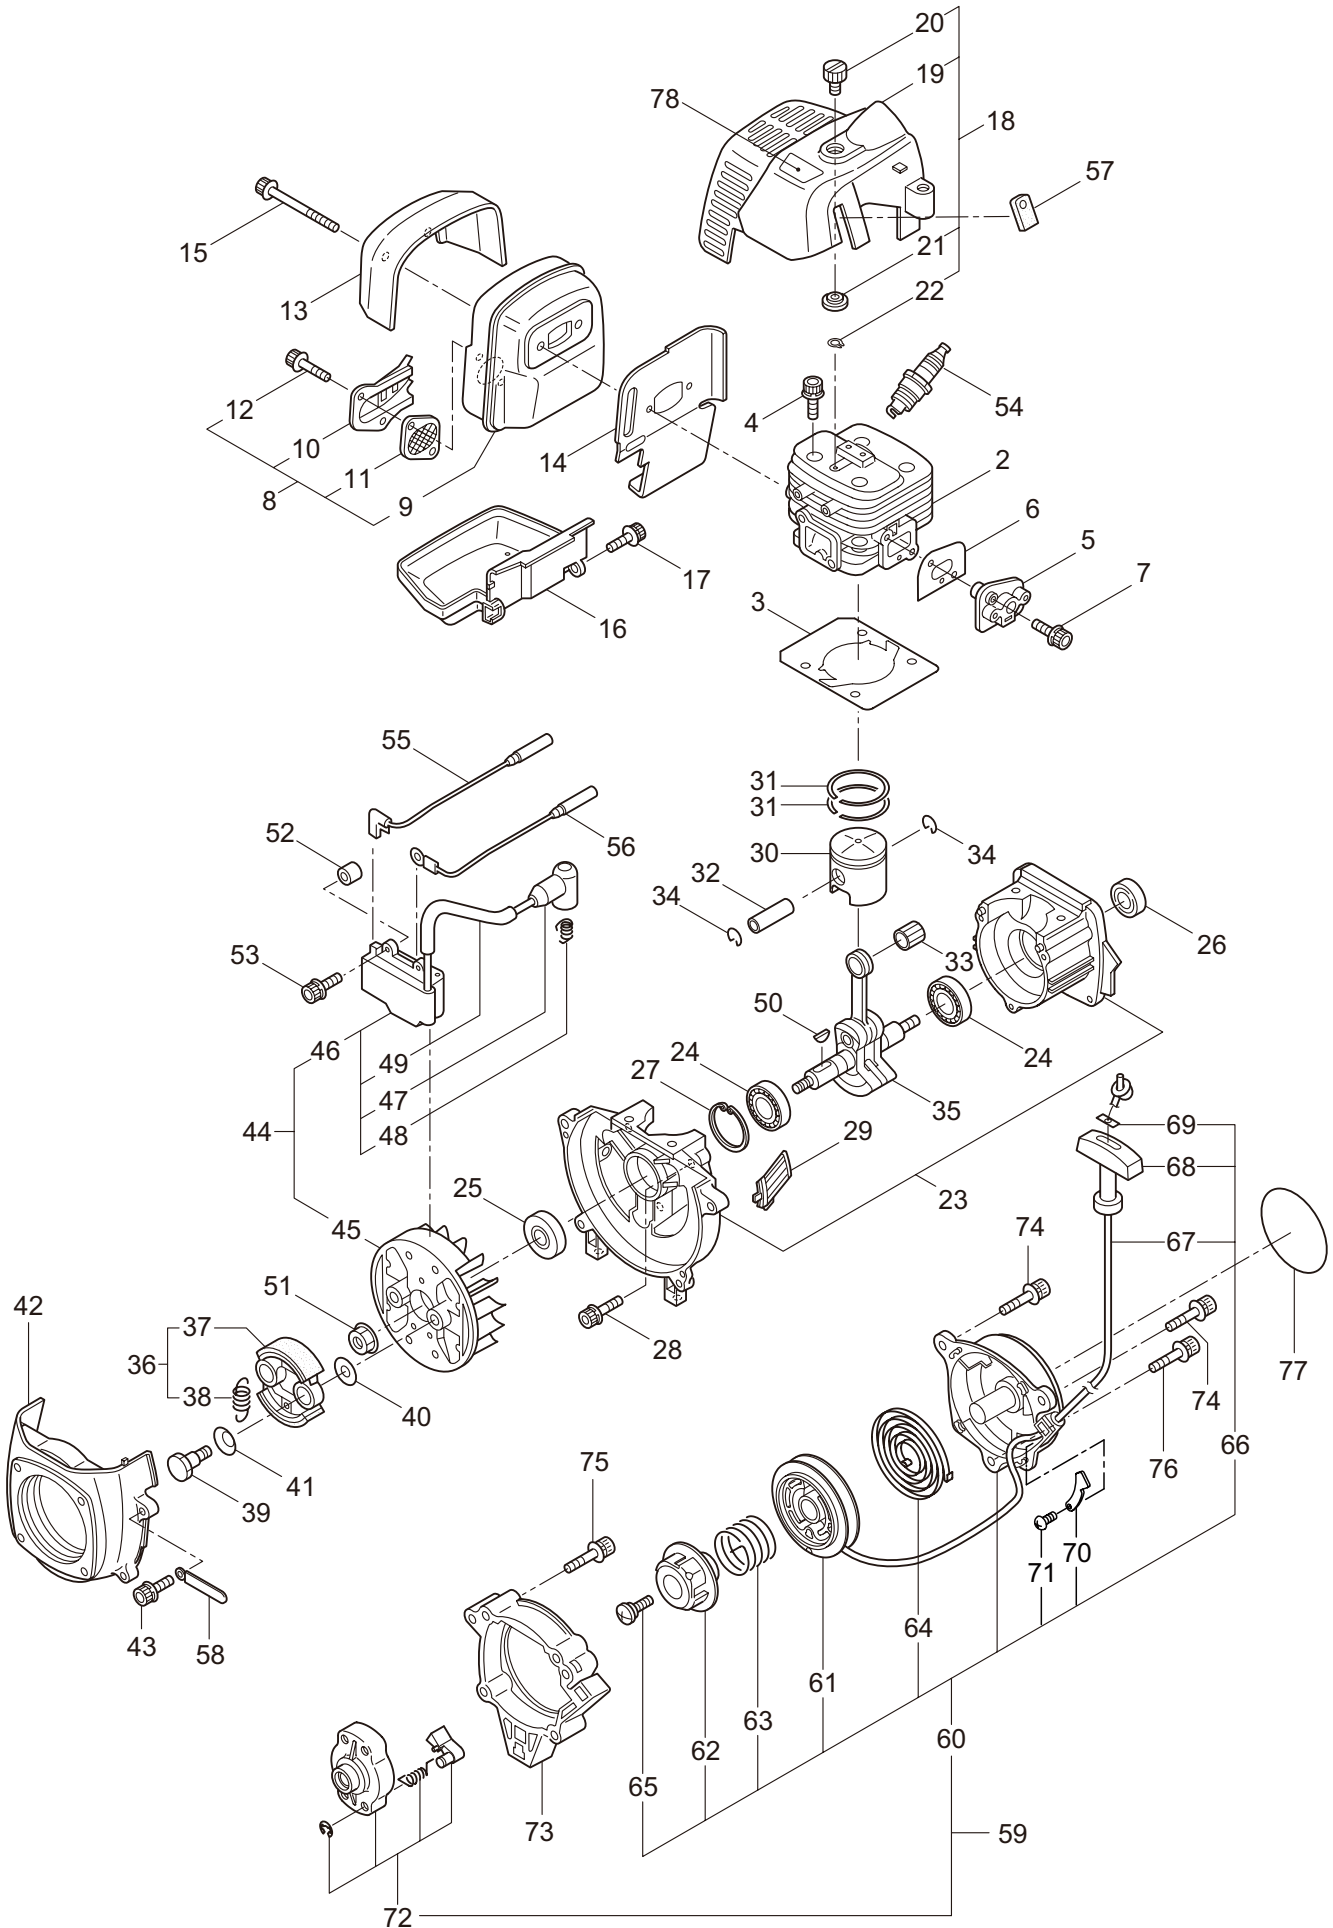

3. B30L TURBO ENGINE

Ref. No.	Part No.	Part Name	Q'ty	Remarks
3-1	858947	Engine	1	CE300/66
3-2	286791	Cylinder	1	
3-3	286846	Gasket	1	
3-4	261250	Cap Screw	4	M5x20
3-5	269144	Insulator	1	New gasket required
3-6	267049	Gasket	1	
3-7	265924	Cap Screw	2	M5x25
3-8	288452	Muffler Ass'y	1	Incl.9-12
3-9	288453	Muffler Comp	1	
3-10	268171	Muffler Tail	1	
3-11	267056	Spark Arrester	1	
3-12	265107	Cap Screw	2	M4x10
3-13	284071	Holder	1	
3-14	283940	Gasket	1	
3-15	266402	Cap Screw	2	M5x55
3-16	281435	Under Cover	1	
3-17	267191	Cap Screw	1	M5x16
3-18	281742	Top Cover Ass'y	1	Incl.19-22
3-19	281434	Top Cover	1	
3-20	261018	Knob	1	
3-21	261020	Spacer	1	
3-22	261734	Snap Ring	1	#5
3-23	286851	Crankcase	1	
3-24	280488	Bearing	2	PPL 6001
3-25	261492	Oil Seal	1	ISCD12287
3-26	261386	Oil Seal	1	ISCD12227
3-27	055185	Snap Ring	1	H28
3-28	261612	Cap Screw	3	M5x30
3-29	281442	Screen	1	
3-30	283380	Piston	1	
3-31	265067	Piston Ring	2	(2)Required
3-32	265068	Piston Pin	1	
3-33	265225	Bearing,Needle	1	
3-34	261393	Clip,Piston Pin	2	
3-35	265141	Crankshaft/Conn.Rod Ass'y	1	
3-36	267327	Clutch Ass'y	1	Incl.37,38
3-37	267342	Clutch Shoe	2	(2)required
3-38	267345	Spring,Clutch	1	
3-39	264505	Bolt	2	
3-40	261189	Washer	2	6x16.5x1.2
3-41	261777	Wave Washer	2	
3-42	281433	Fan Cover	1	
3-43	261250	Cap Screw	4	M5x20
3-44	287898	Magneto Ass'y	1	Incl.45-49
3-45	287902	Rotor/Fan	1