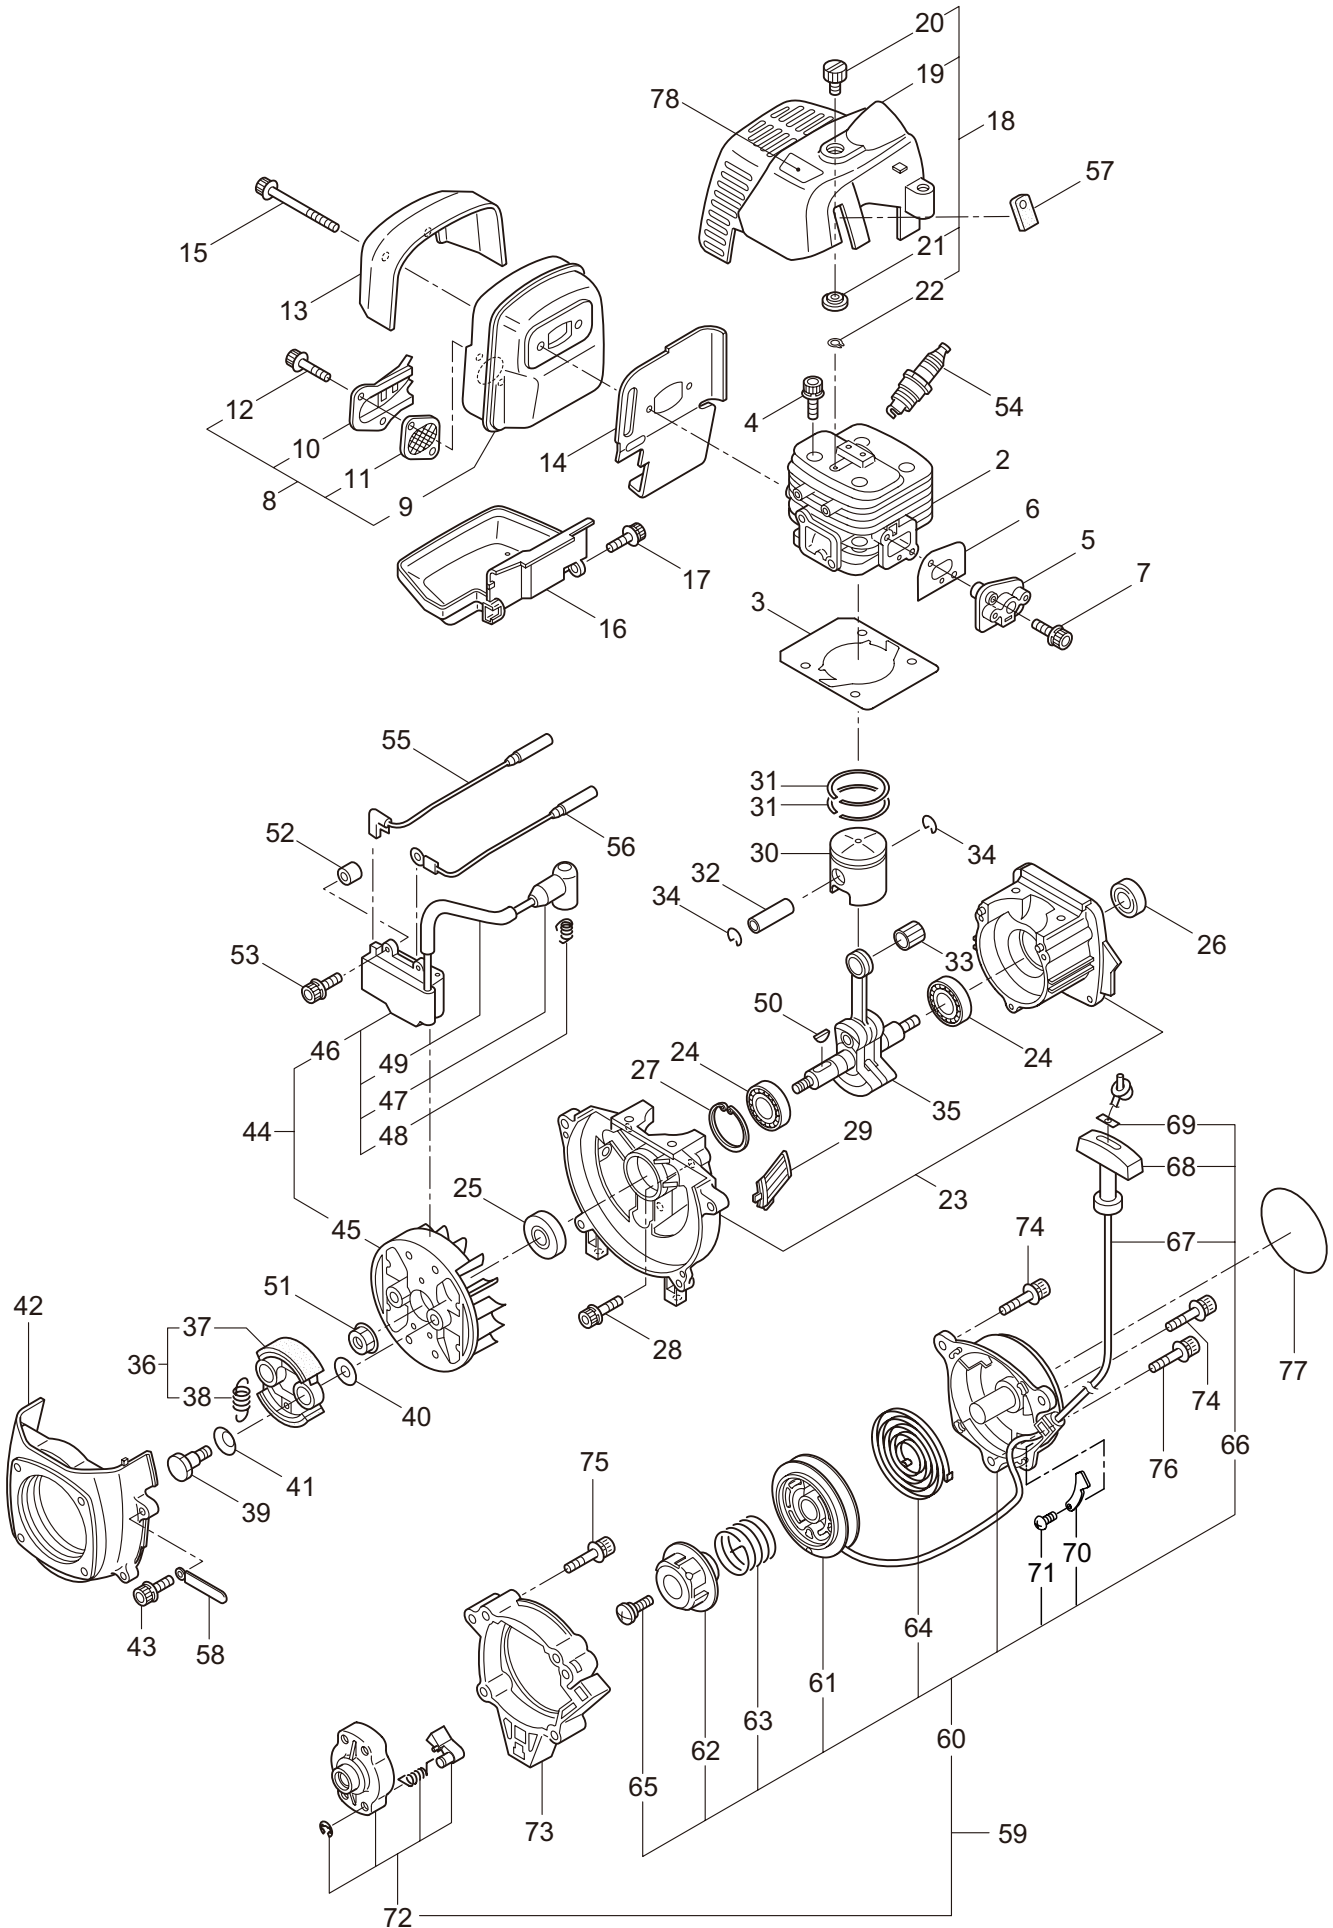

3. B30L TURBO ENGINE

Ref. No.	Part No.	Part Name	Q'ty	Remarks
3-46	281746	Ignition Coil Ass'y	1	Incl.47-49
3-47	269714	Plug Boot	1	
3-48	269715	Connector	1	
3-49	281756	Insulator	1	
3-50	261076	Woodruff Key	1	3x10
3-51	261417	Nut,Rotor	1	M8
3-52	280381	Spacer	2	
3-53	261256	Cap Screw	2	M4x25
3-54	285982	Spark Plug	1	NGK BPM8Y
3-55	269722	Lead	1	
3-56	268044	Lead	1	
3-57	269189	Grommet	1	
3-58	264588	Clamp	1	
3-59	283476	Recoil Starter Ass'y	1	Incl.60-72
3-60	283477	Recoil Ass'y	1	Incl.61-71
3-61	283504	Reel	1	
3-62	283505	Cam Plate	1	
3-63	283506	Spring	1	
3-64	261721	Spiral Spring	1	
3-65	267213	Screw	1	
3-66	283578	Stater Rope Ass'y	1	Incl.67-69
3-67	283579	Stater Rope	1	
3-68	261725	Starter Grip	1	
3-69	283511	Rope Stopper	1	
3-70	277328	Cover	1	
3-71	273037	Screw	1	
3-72	283575	Starter Pawl Ass'y	1	
3-73	284698	Adapter Ass'y	1	
3-74	283391	Cap Screw	2	M4x20
3-75	265726	Cap Screw	4	M4x16
3-76	282096	Cap Screw	1	M4x16WSW
3-77	288407	Label	1	B30L TURBO
3-78	288408	Label	1	B30L TURBO