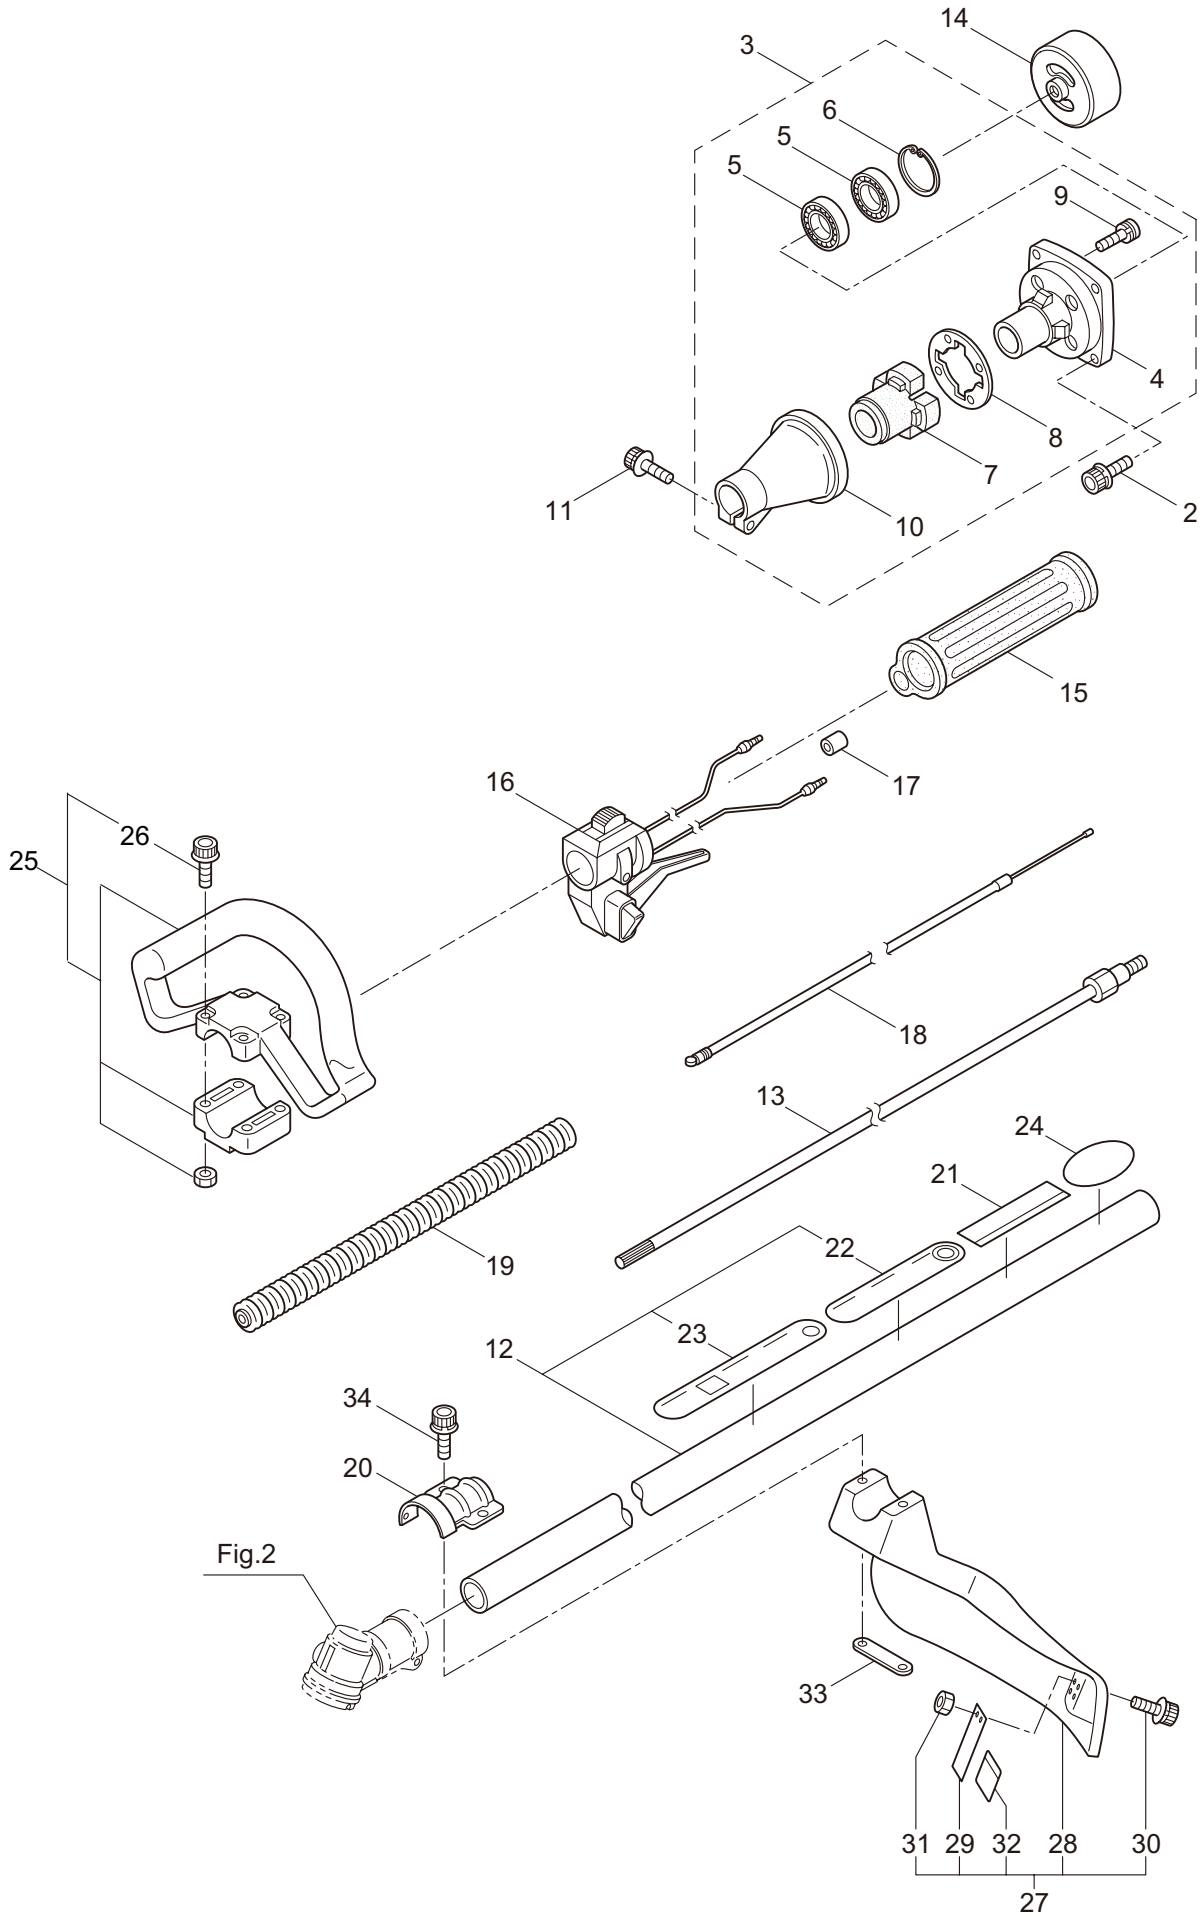

PARTS LIST

B30L TURBO

CONTENTS

1. MAIN BODY	1 ~ 2
2. GEARCASE.....	3 ~ 4
3. ENGINE	5 ~ 8
4. CARBURETOR, FUEL TANK	9 ~ 12
5. ACCESSORIES	13 ~ 14

2019. 01.

MARUYAMA

P/N 523277-2

1. B30L TURBO
MAIN BODY

Ref. No.	Part No.	Part Name	Q'ty	Remarks
1-1	363874	B30L TURBO	1	
1-2	261250	Cap Screw	4	M5x20
1-3	215512	Clutch Case Ass'y	1	Incl.4-10
1-4	214592	Bearing Case	1	
1-5	214161	Bearing	2	#6000ZZ
1-6	054676	Snap Ring	1	#26
1-7	560309	Buffer	1	
1-8	214163	Washer	1	
1-9	092033	Screw	4	M5x15
1-10	214593	Driveshaft Tube Adapter	1	
1-11	261246	Cap Screw	1	M5x25
1-12	220078	Driveshaft Tube Ass'y	1	Incl.22,23
1-13	219268	Driveshaft Ass'y	1	
1-14	054677	Clutch Drum	1	
1-15	215532	Shaft Grip	1	
1-16	221465	Throttle Trigger	1	
1-17	214083	Outer Guide	1	
1-18	213444	Throttle Cable	1	340L
1-19	213548	Plastic Tube	1	#10x200L
1-20	225962	Bracket	1	
1-21	232897	Label	1	B30L TURBO
1-22	221501	Label	1	Warning
1-23	221502	Label	1	Caution
1-24	232898	Label	1	TURBO
1-25	227816	Loop Handle Ass'y	1	Incl.26
1-26	215608	Cap Screw	4	M5x30x16
1-27	226300	Safety Cover Ass'y	1	Incl.28-32
1-28	225961	Safety Cover	1	
1-29	231493	String Cutter	1	
1-30	227817	Bolt	2	M5x12
1-31	081027	Nut	2	M5
1-32	212972	String Cutter Cover	1	
1-33	225963	Threaded Bracket	1	
1-34	261612	Cap Screw	2	M5x30

2. B30L TURBO GEARCASE

Ref. No.	Part No.	Part Name	Q'ty	Remarks
2-1	232718	Gearcase Ass'y	1	Incl.2-15
2-2	232719	Gearcase	1	
2-3	234109	Bolt	1	M8x8
2-4	261246	Cap Screw	1	M5x25
2-5	210560	Bearing	1	#609
2-6	233332	Gear Set	1	
2-7	232726	Boss Adapter	1	
2-8	127216	Washer	1	M8
2-9	232724	Bearing	1	#6203 2RS
2-10	012381	Snap Ring	1	#40
2-11	221998	Bolt	1	M8x12,Counterclockwise
2-12	210560	Bearing	1	#609
2-13	140268	Bearing	1	#609Z
2-14	228477	Snap Ring	1	#9
2-15	140270	Snap Ring	1	#24
2-16	261233	Cap Screw	1	M5x12