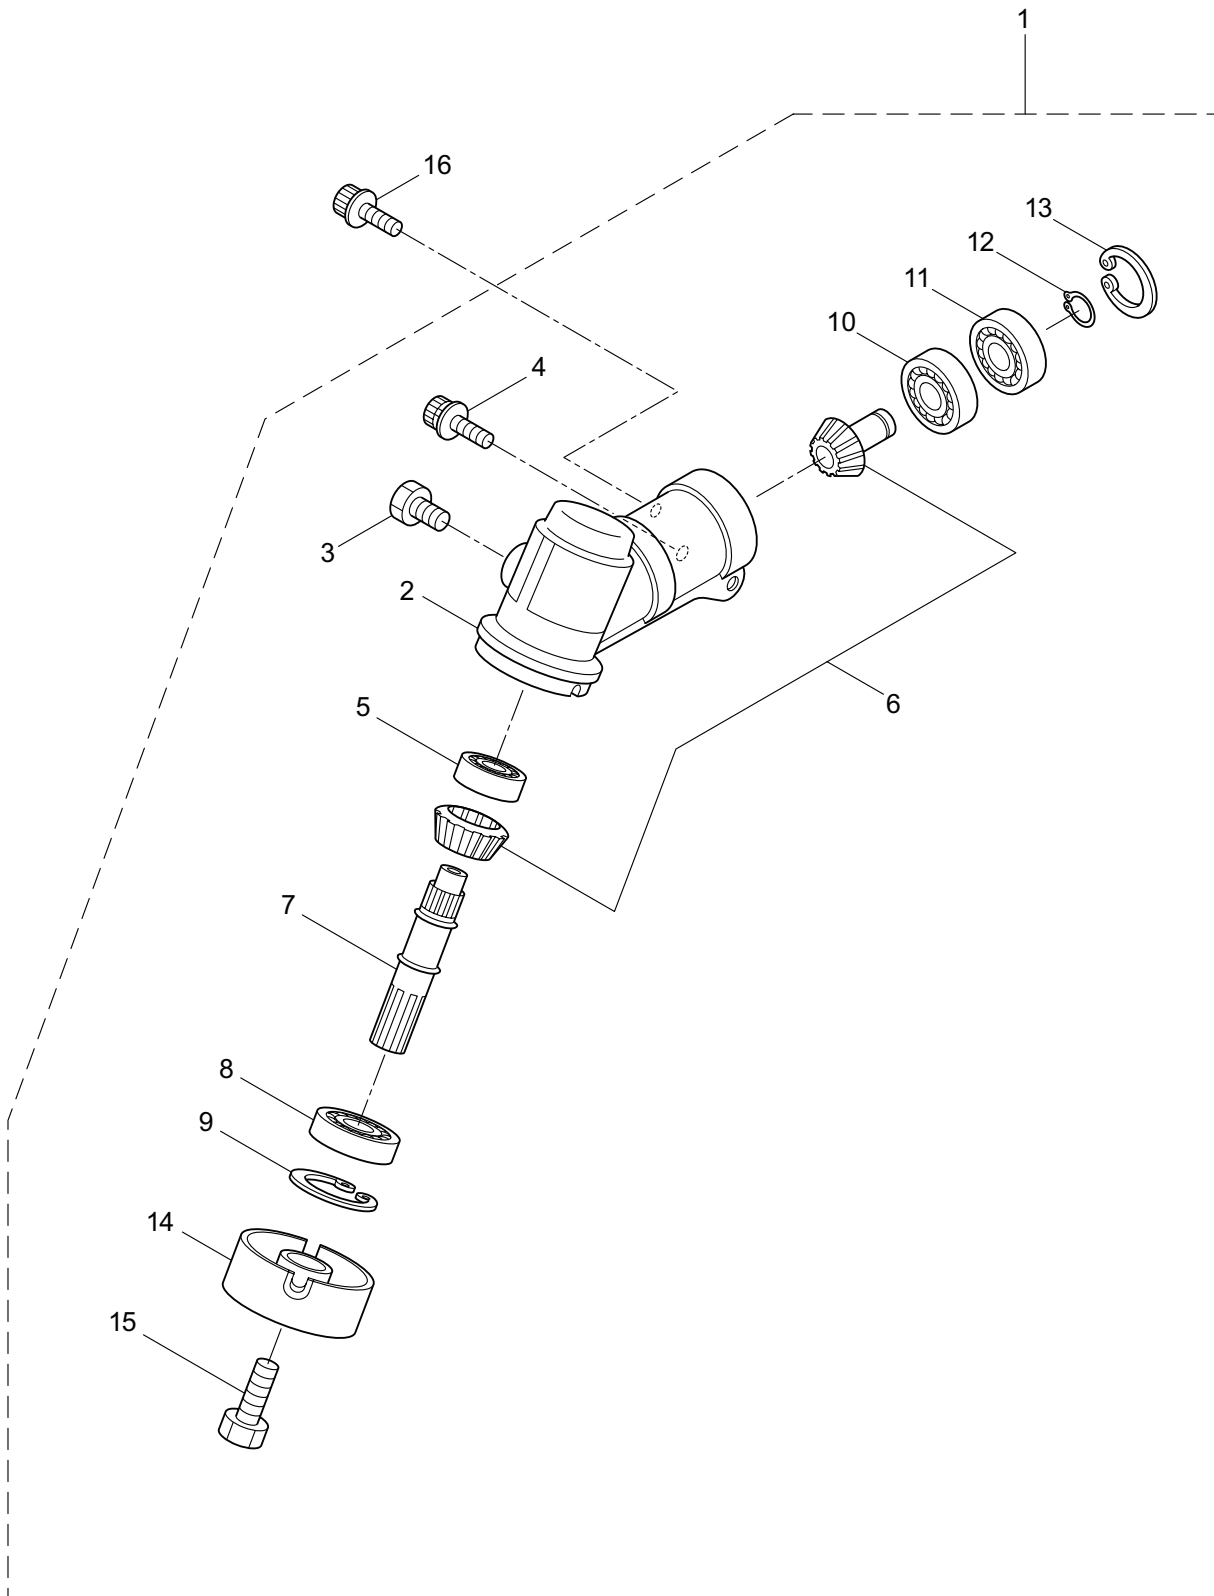

PARTS LIST

B30L

CONTENTS

1. MAIN BODY	1 ~ 2
2. GEARCASE.....	3 ~ 4
3. ENGINE	5 ~ 8
4. CARBURETOR, FUEL TANK	9 ~ 12
5. ACCESSORIES	13 ~ 14

2019. 01.

P/N 523054-1

1. B30L
MAIN BODY

Ref. No.	Part No.	Part Name	Q'ty	Remarks
1-1	363756	B30L	1	
1-2	261250	Cap Screw	4	M5x20
1-3	215512	Clutch Case Ass'y	1	Incl.4-10
1-4	214592	Bearing Case	1	
1-5	214161	Bearing	2	#6000ZZ
1-6	054676	Snap Ring	1	#26
1-7	560309	Buffer	1	
1-8	214163	Washer	1	
1-9	092033	Screw	4	M5x15
1-10	214593	Driveshaft Tube Adapter	1	
1-11	261246	Cap Screw	1	M5x25
1-12	220078	Driveshaft Tube Ass'y	1	Incl.22,23
1-13	219268	Driveshaft Ass'y	1	
1-14	054677	Clutch Drum	1	
1-15	215532	Shaft Grip	1	
1-16	221465	Throttle Trigger	1	
1-17	214083	Outer Guide	1	
1-18	213444	Throttle Cable	1	340L
1-19	213548	Plastic Tube	1	#10x200L
1-20	225962	Bracket	1	
1-21	232512	Label	1	B30L
1-22	221501	Label	1	Warning
1-23	221502	Label	1	Caution
1-24	227816	Loop Handle Ass'y	1	Incl.25
1-25	215608	Cap Screw	4	M5x30x16
1-26	226300	Safety Cover Ass'y	1	Incl.27-31
1-27	225961	Safety Cover	1	
1-28	231493	String Cutter	1	
1-29	227817	Bolt	2	M5x12
1-30	081027	Nut	2	M5
1-31	212972	String Cutter Cover	1	
1-32	225963	Threaded Bracket	1	
1-33	261612	Cap Screw	2	M5x30

2. B30L
GEARCASE

Ref. No.	Part No.	Part Name	Q'ty	Remarks
2-1	225959	Gearcase Ass'y	1	Incl.2-15
2-2	225960	Gearcase	1	
2-3	234109	Bolt	1	M8x8
2-4	261246	Cap Screw	1	M5x25
2-5	210554	Bearing	1	#608
2-6	227106	Gear Set	1	
2-7	215762	Blade Shaft	1	
2-8	212999	Bearing	1	#6001 2RK
2-9	055185	Snap Ring	1	H28
2-10	210560	Bearing	1	#609
2-11	140268	Bearing	1	#609Z
2-12	228477	Snap Ring	1	#9
2-13	140270	Snap Ring	1	#24
2-14	222890	Boss Adapter	1	
2-15	221998	Bolt	1	M8x12,Counterclockwise
2-16	261233	Cap Screw	1	M5x12