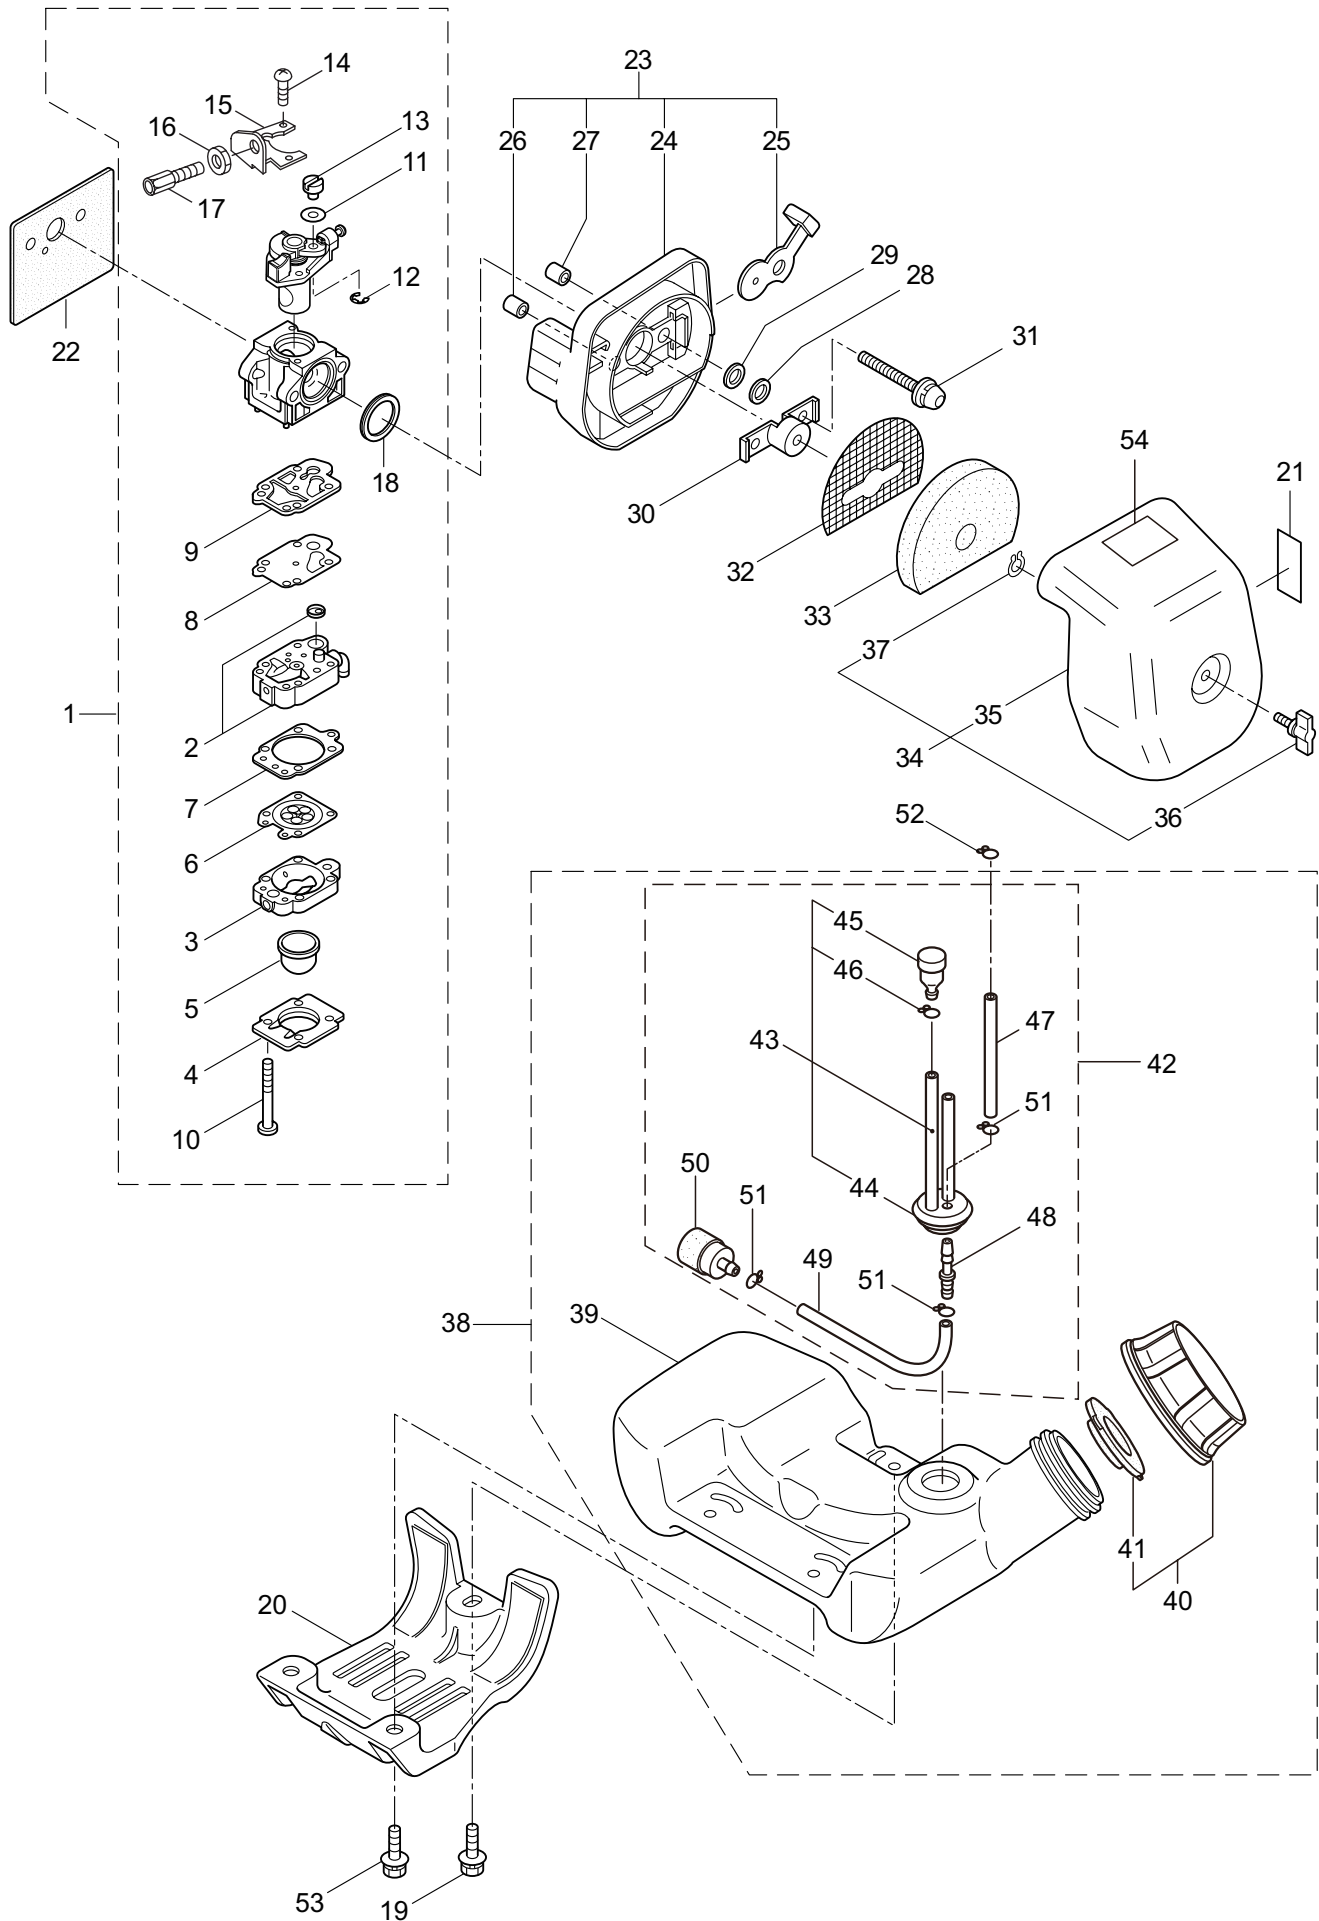

4. B30L
CARBURETOR, FUEL TANK

Ref. No.	Part No.	Part Name	Q'ty	Remarks
4-1	282542	Carburetor Ass'y	1	Incl.2-18 New gasket required
4-2	264155	Pump Body	1	
4-3	262991	Purge Body	1	
4-4	262992	Cover Plate	1	
4-5	261874	Primer Bulb	1	
4-6	283905	Diaphragm, Meterring	1	
4-7	262993	Gasket	1	
4-8	262994	Diaphragm,Fuel Pump	1	
4-9	282576	Gasket	1	
4-10	262996	Screw	4	
4-11	264678	Washer	1	
4-12	261876	E-Ring	1	
4-13	261658	Swivel	1	
4-14	261875	Screw	2	
4-15	264677	Bracket	1	
4-16	261878	Nut	1	
4-17	263994	Adapter	1	
4-18	261657	Packing	1	
4-19	281715	Cap Screw	1	M5x20
4-20	281441	Stand	1	
4-21	261352	Label	1	Choke
4-22	269762	Gasket	1	
4-23	268055	Air Filter Case Ass'y	1	Incl.24-27
4-24	268056	Air Filter Case	1	
4-25	268057	Valve	1	
4-26	268157	Sleeve	1	5.5x7.1x6L
4-27	268412	Sleeve	1	5.2x7.1x6.4L
4-28	263345	Packing	1	7.2x11xt1.3
4-29	263942	Washer	1	7.2x12xt0.15
4-30	263815	Stay	1	
4-31	264016	Cap Screw	2	M5x60
4-32	265026	Screen	1	
4-33	265027	Foam Element	1	
4-34	268058	Air Filter Cover Ass'y	1	Incl.35-37
4-35	268059	Air Filter Cover	1	
4-36	281438	Knob	1	
4-37	261734	Snap Ring	1	#5
4-38	289034	Fuel Tank Ass'y	1	Incl.39-51
4-39	284820	Fuel Tank	1	
4-40	289043	Fuel Tank Cap Ass'y	1	Incl.41
4-41	287058	Gasket	1	
4-42	289035	Fuel Pipe Pick-up Ass'y	1	Incl.43-51
4-43	289036	Fuel Pipe Ass'y	1	Incl.44-46
4-44	268065	Grommet	1	
4-45	261590	Breather	1