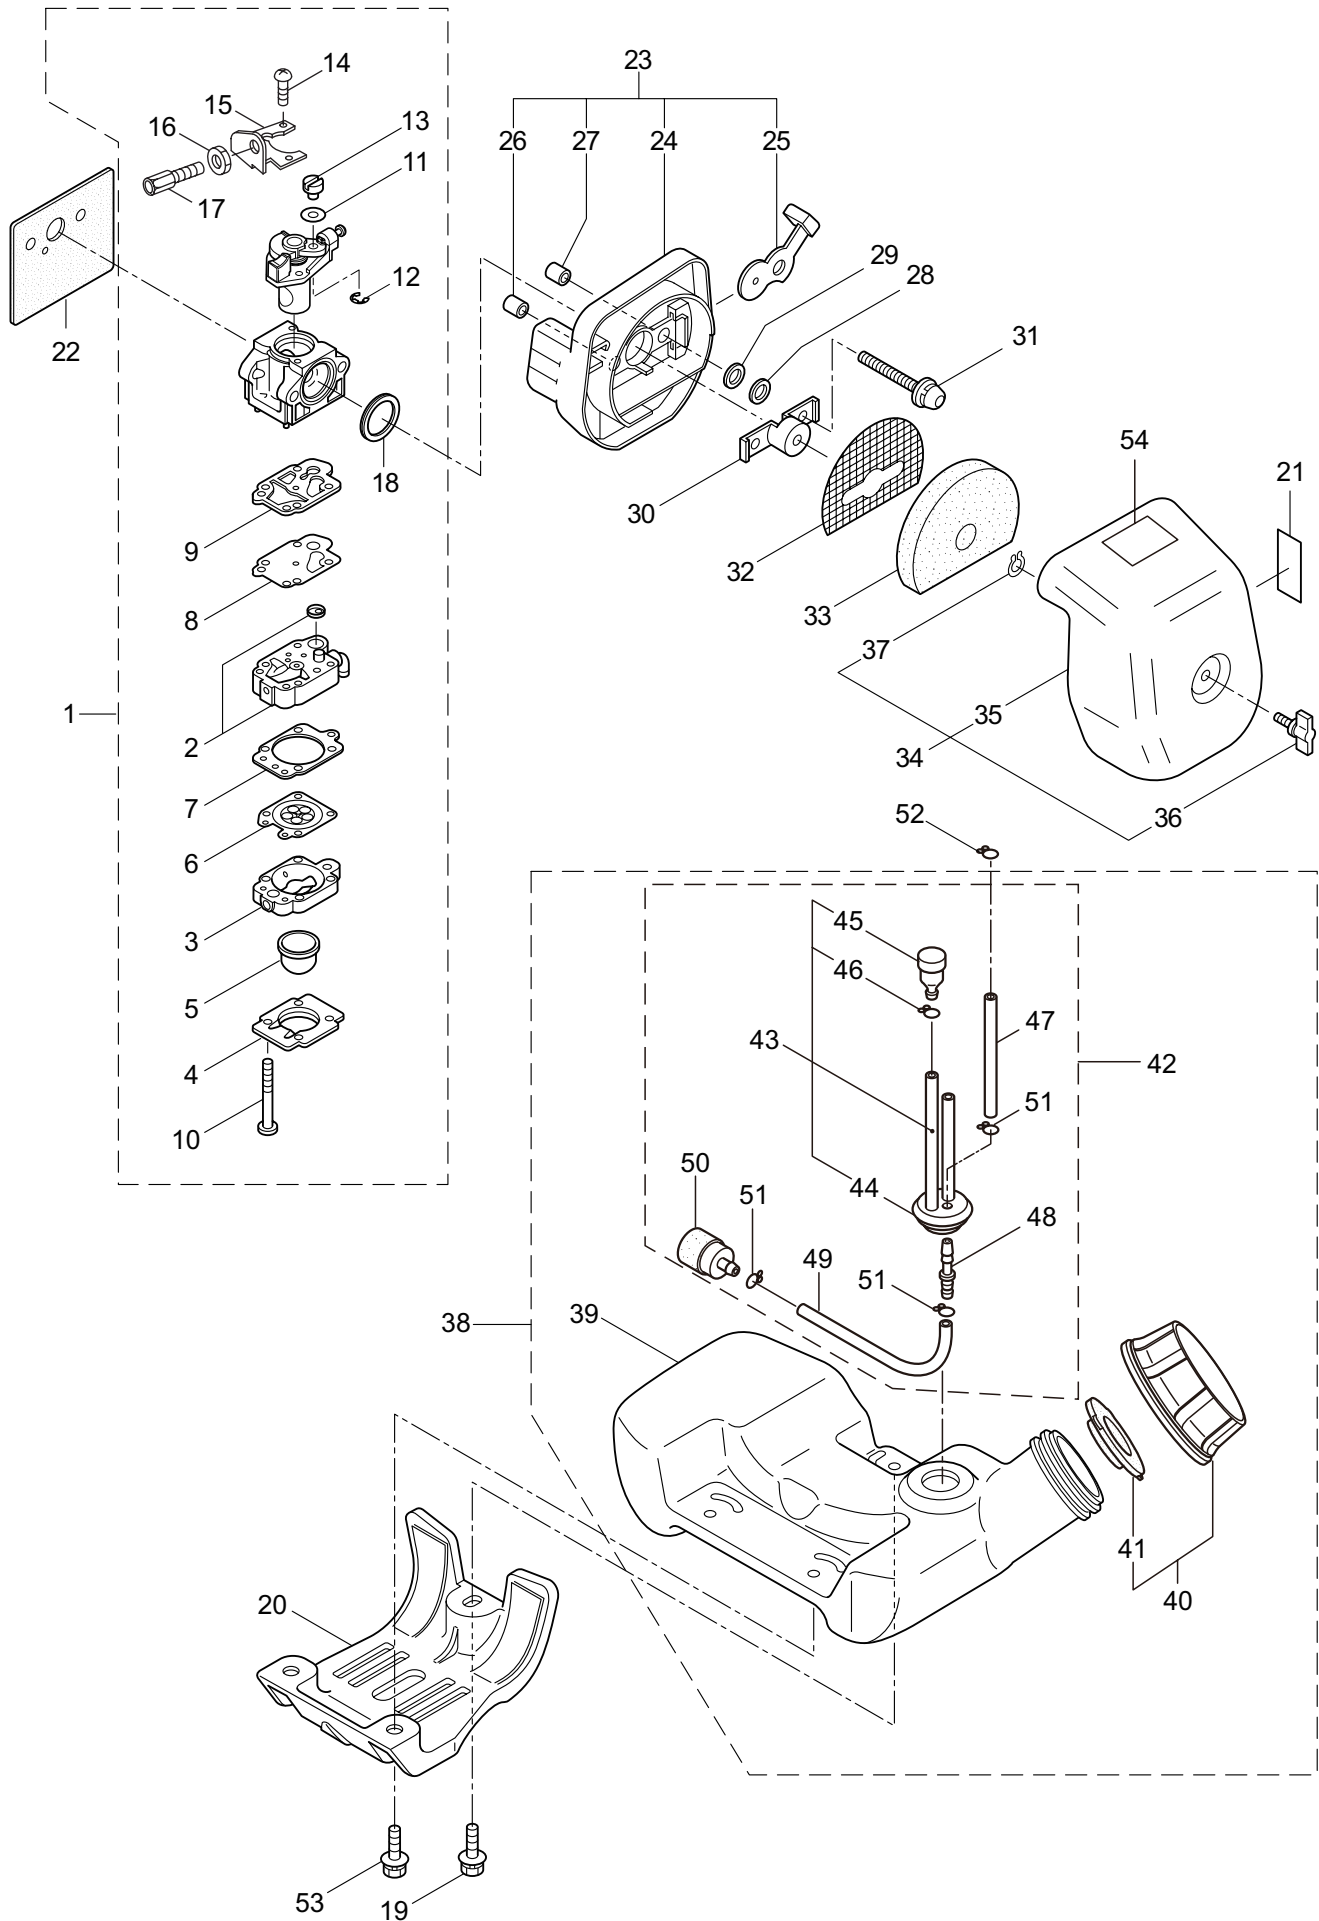

4. B30L
CARBURETOR, FUEL TANK

Ref. No.	Part No.	Part Name	Q'ty	Remarks
4-46	261117	Clip	1	
4-47	289028	Pipe A	1	3x5x53L
4-48	288921	Joint	1	
4-49	289033	Pipe	1	3x5x100L
4-50	264653	Filter Ass'y	1	
4-51	261117	Clip	3	
4-52	261117	Clip	1	
4-53	281714	Cap Screw	2	M5x20
4-54	285188	Label	1