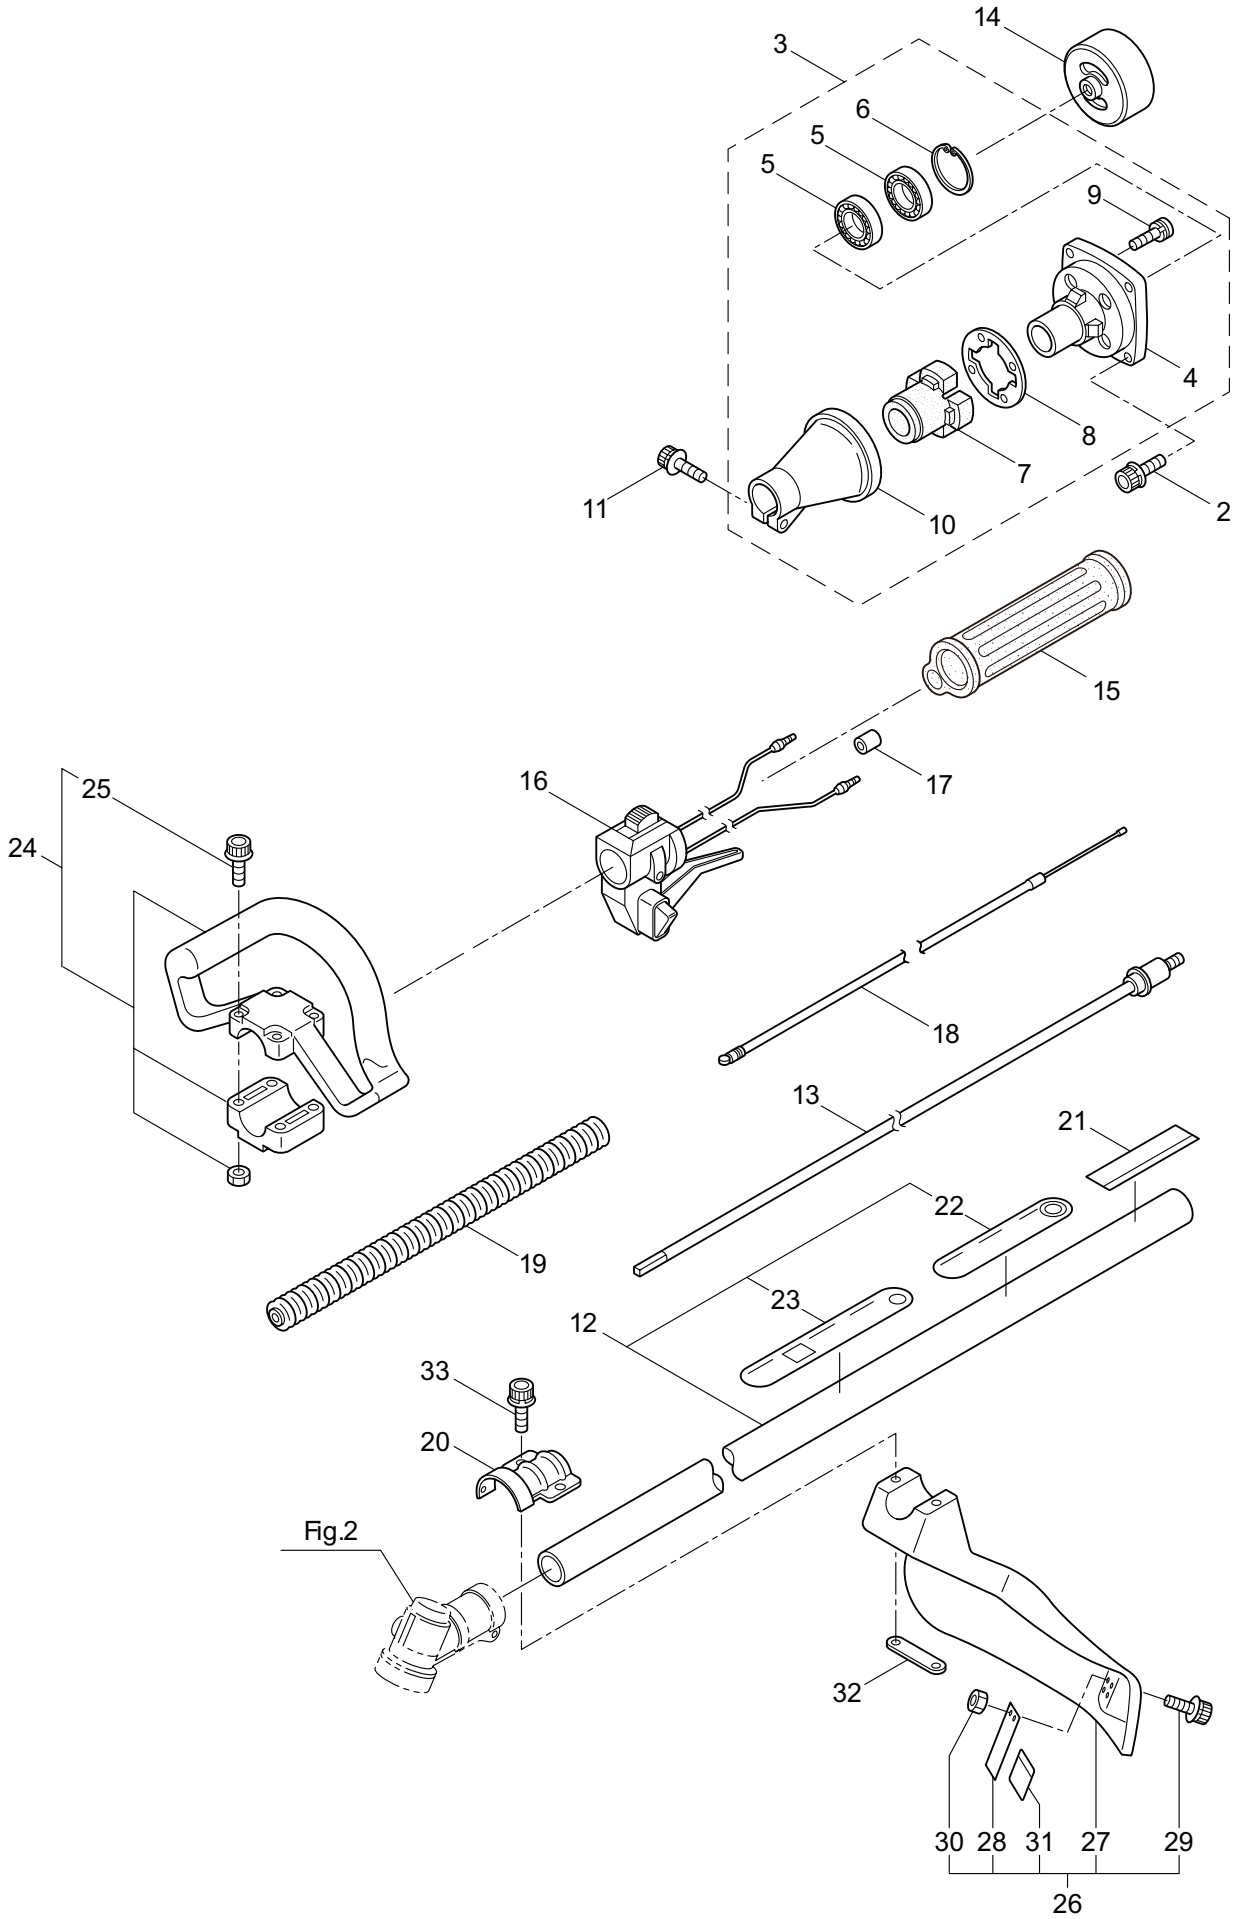

PARTS LIST

B30L

CONTENTS

1. MAIN BODY	1 ~ 2
2. GEARCASE.....	3 ~ 4
3. ENGINE	5 ~ 8
4. CARBURETOR, FUEL TANK	9 ~ 12
5. ACCESSORIES	13 ~ 14

2019. 01.

P/N 523054-1

1. B30L
MAIN BODY

Ref. No.	Part No.	Part Name	Q'ty	Remarks
1-1	363756	B30L	1	
1-2	261250	Cap Screw	4	M5x20
1-3	215512	Clutch Case Ass'y	1	Incl.4-10
1-4	214592	Bearing Case	1	
1-5	214161	Bearing	2	#6000ZZ
1-6	054676	Snap Ring	1	#26
1-7	560309	Buffer	1	
1-8	214163	Washer	1	
1-9	092033	Screw	4	M5x15
1-10	214593	Driveshaft Tube Adapter	1	
1-11	261246	Cap Screw	1	M5x25
1-12	220078	Driveshaft Tube Ass'y	1	Incl.22,23
1-13	219268	Driveshaft Ass'y	1	
1-14	054677	Clutch Drum	1	
1-15	215532	Shaft Grip	1	
1-16	221465	Throttle Trigger	1	
1-17	214083	Outer Guide	1	
1-18	213444	Throttle Cable	1	340L
1-19	213548	Plastic Tube	1	#10x200L
1-20	225962	Bracket	1	
1-21	232512	Label	1	B30L
1-22	221501	Label	1	Warning
1-23	221502	Label	1	Caution
1-24	227816	Loop Handle Ass'y	1	Incl.25
1-25	215608	Cap Screw	4	M5x30x16
1-26	226300	Safety Cover Ass'y	1	Incl.27-31
1-27	225961	Safety Cover	1	
1-28	231493	String Cutter	1	
1-29	227817	Bolt	2	M5x12
1-30	081027	Nut	2	M5
1-31	212972	String Cutter Cover	1	
1-32	225963	Threaded Bracket	1	
1-33	261612	Cap Screw	2	M5x30

2. B30L
GEARCASE

Ref. No.	Part No.	Part Name	Q'ty	Remarks
2-1	225959	Gearcase Ass'y	1	Incl.2-15
2-2	225960	Gearcase	1	
2-3	234109	Bolt	1	M8x8
2-4	261246	Cap Screw	1	M5x25
2-5	210554	Bearing	1	#608
2-6	227106	Gear Set	1	
2-7	215762	Blade Shaft	1	
2-8	212999	Bearing	1	#6001 2RK
2-9	055185	Snap Ring	1	H28
2-10	210560	Bearing	1	#609
2-11	140268	Bearing	1	#609Z
2-12	228477	Snap Ring	1	#9
2-13	140270	Snap Ring	1	#24
2-14	222890	Boss Adapter	1	
2-15	221998	Bolt	1	M8x12,Counterclockwise
2-16	261233	Cap Screw	1	M5x12