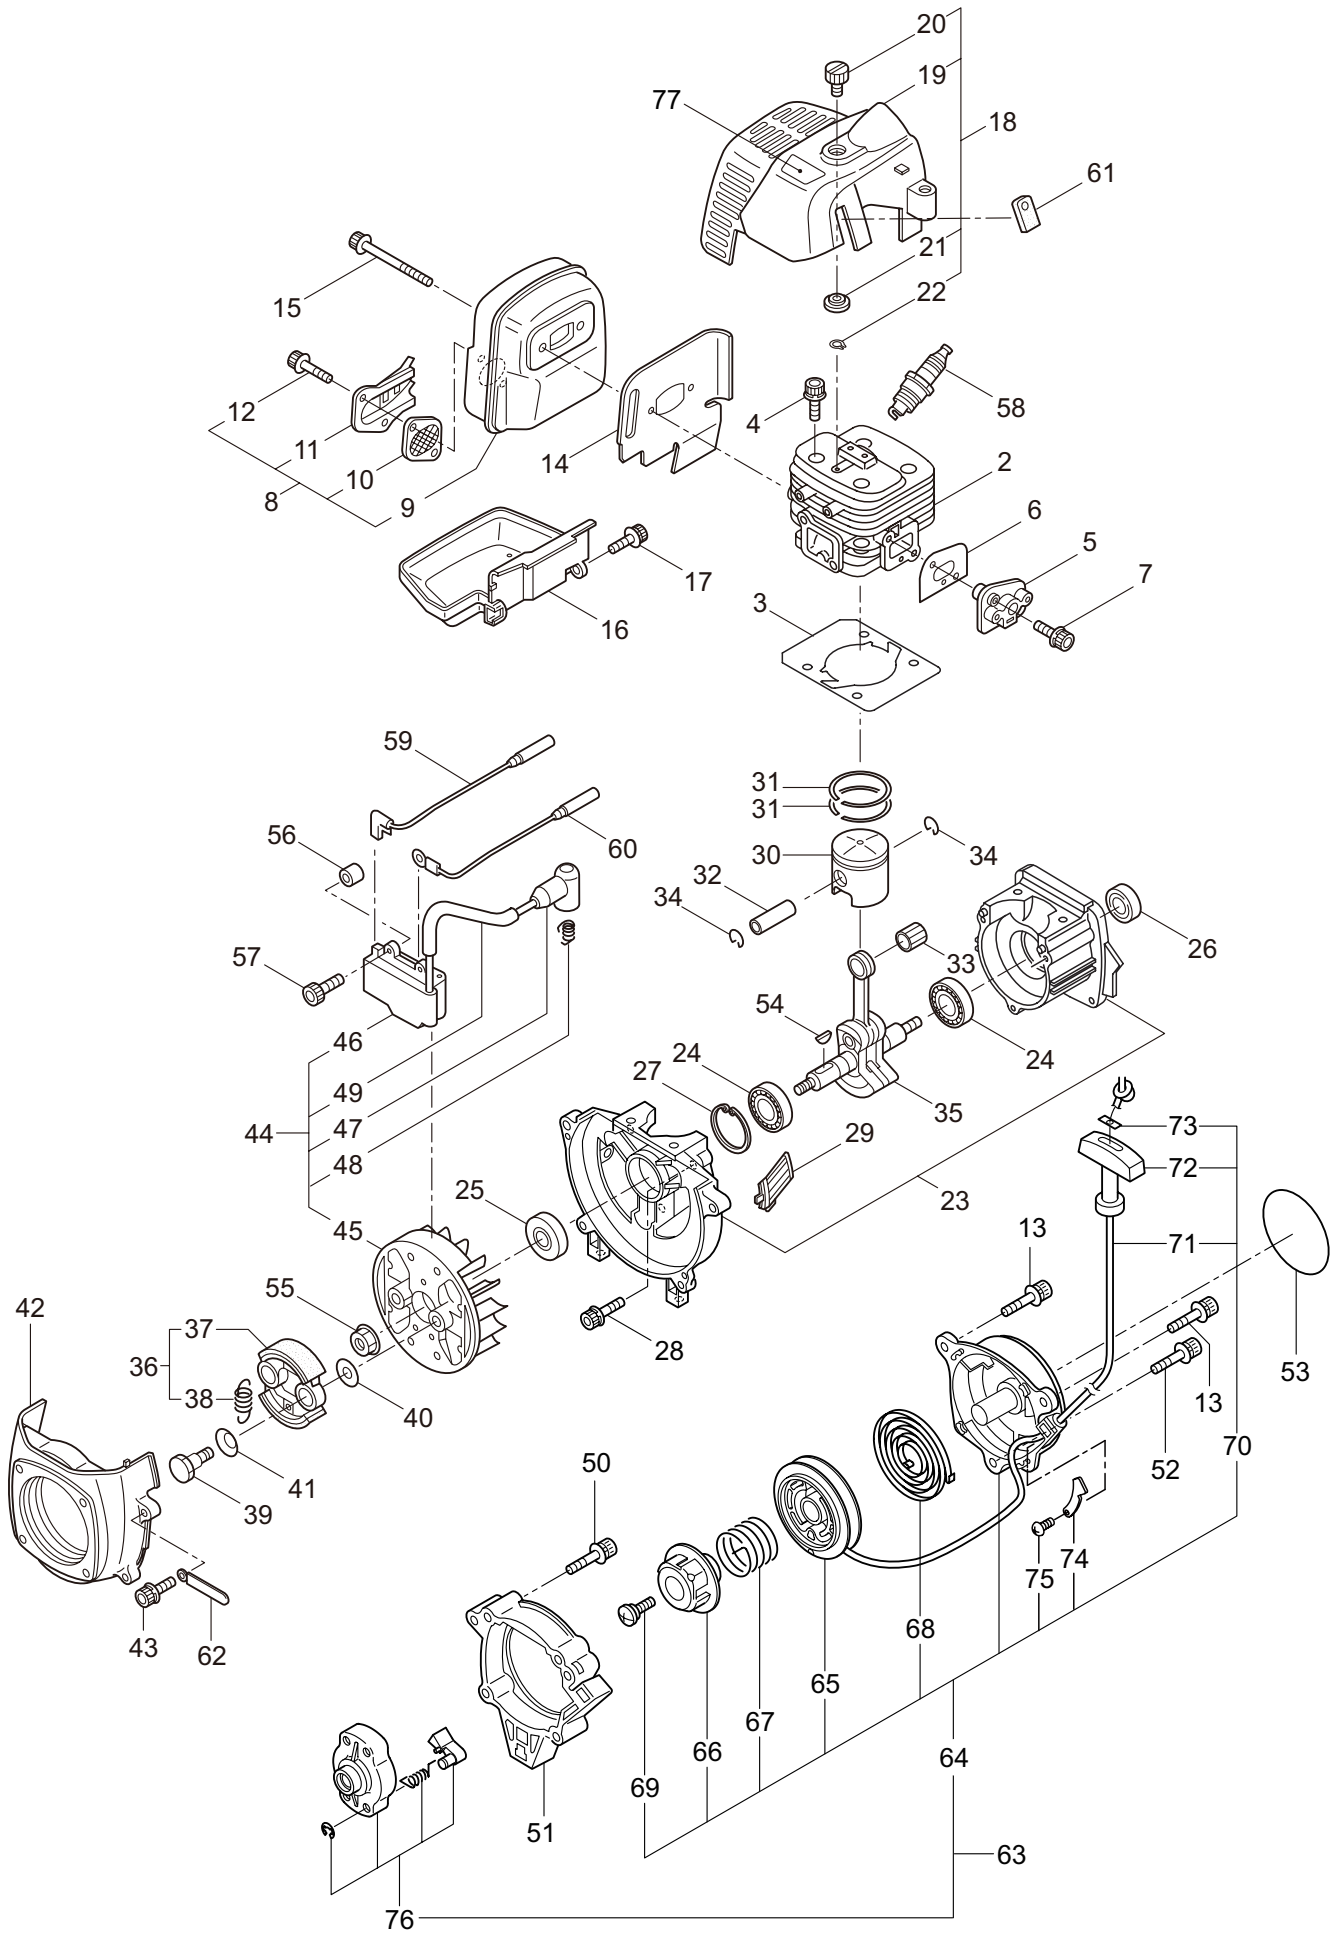

3. B30L ENGINE

Ref. No.	Part No.	Part Name	Q'ty	Remarks
3-46	281746	Ignition Coil Ass'y	1	Incl.47-49
3-47	269714	Plug Boot	1	
3-48	269715	Connector	1	
3-49	281756	Insulator	1	
3-50	265726	Cap Screw	4	M4x16
3-51	284698	Adapter Ass'y	1	
3-52	282096	Cap Screw	1	M4x16WSW
3-53	287381	Label	1	B30L/CER300
3-54	261076	Woodruff Key	1	3x10
3-55	261417	Nut,Rotor	1	M8
3-56	280381	Spacer	2	
3-57	261256	Cap Screw	2	M4x25
3-58	285982	Spark Plug	1	NGK BPM8Y
3-59	269722	Lead	1	
3-60	268044	Lead	1	
3-61	269189	Grommet	1	
3-62	264588	Clamp	1	
3-63	283476	Recoil Starter Ass'y	1	Incl.64-76
3-64	283477	Recoil Ass'y	1	Incl.65-75
3-65	283504	Reel	1	
3-66	283505	Cam Plate	1	
3-67	283506	Spring	1	
3-68	261721	Spiral Spring	1	
3-69	267213	Screw	1	
3-70	283578	Stater Rope Ass'y	1	Incl.71-73
3-71	283579	Stater Rope	1	
3-72	261725	Starter Grip	1	
3-73	283511	Rope Stopper	1	
3-74	277328	Cover	1	
3-75	273037	Screw	1	
3-76	283575	Starter Pawl Ass'y	1	
3-77	287382	Label	1	B30L