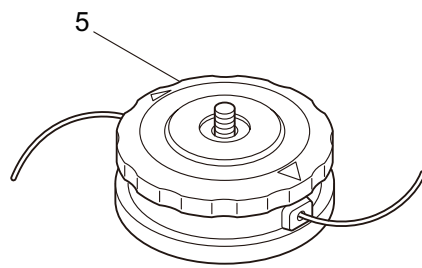

5. B30L
ACCESSORIES

Ref. No.	Part No.	Part Name	Q'ty	Remarks
5-1	210418	Box Spanner	1	13x19x(+)
5-2	219431	Wrench	1	3mm
5-3	219432	Wrench	1	4mm
5-4	232025	Instruction Manual	1	
5-5	241308	Semi-Auto Head	1