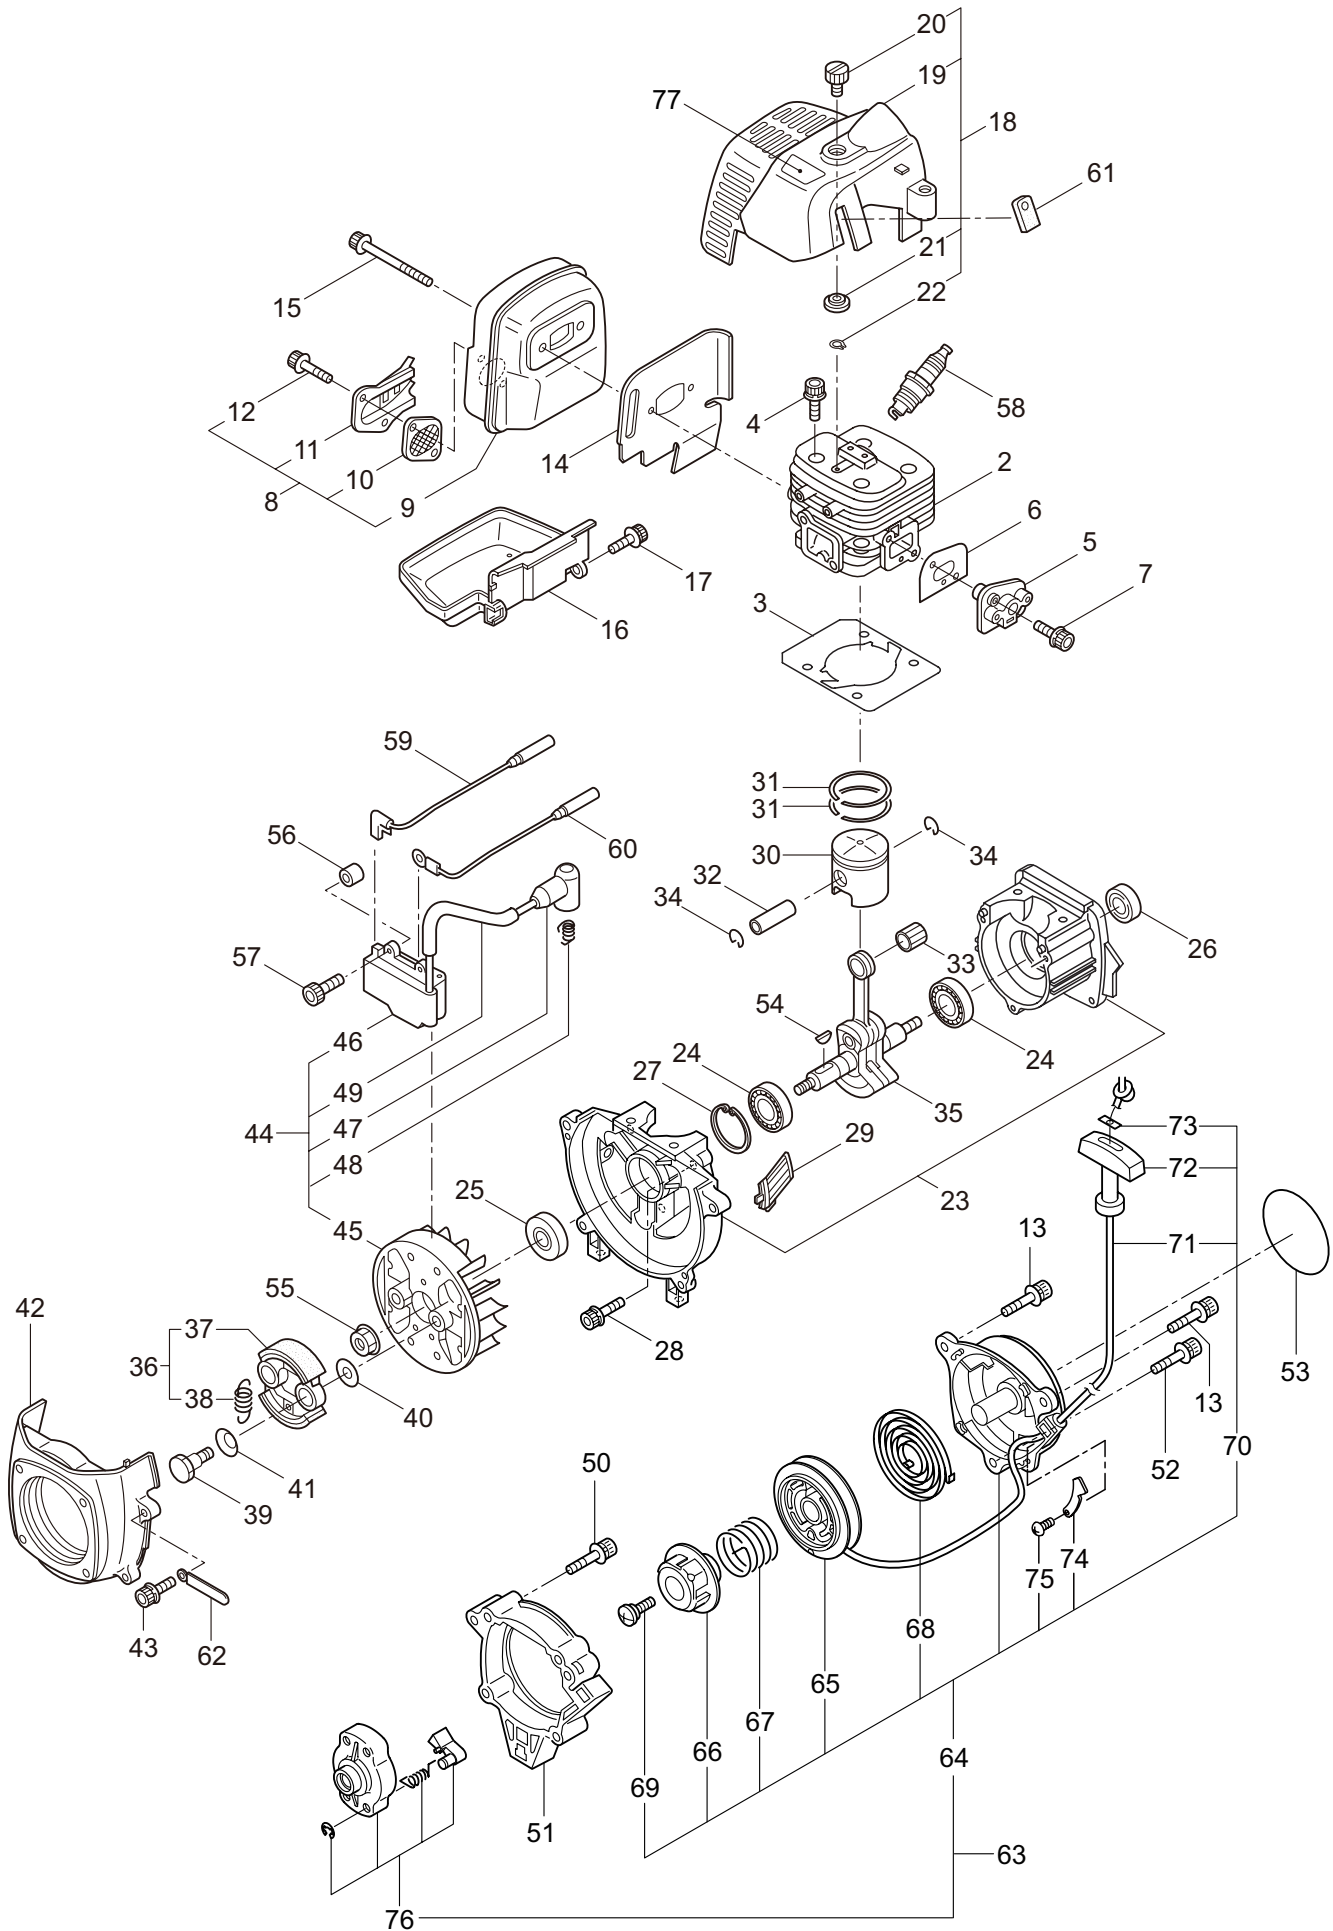

3.B30L
ENGINE

Ref. No.	Part No.	Part Name	Q'ty	Remarks
3-1	858754	Engine	1	CE300/37
3-2	286791	Cylinder	1	
3-3	286846	Gasket	1	
3-4	261250	Cap Screw	4	M5x20
3-5	269144	Insulator	1	New gasket required
3-6	267049	Gasket	1	
3-7	265924	Cap Screw	2	M5x25
3-8	283007	Muffler Ass'y	1	Incl.9-12
3-9	283003	Muffler Comp	1	
3-10	267056	Spark Arrester	1	
3-11	268171	Muffler Tail	1	
3-12	265107	Cap Screw	2	M4x10
3-13	283391	Cap Screw	2	M4x20
3-14	281440	Gasket	1	
3-15	266402	Cap Screw	2	M5x55
3-16	281435	Under Cover	1	
3-17	267191	Cap Screw	1	M5x16
3-18	281742	Top Cover Ass'y	1	Incl.19-22
3-19	281434	Top Cover	1	
3-20	261018	Knob	1	
3-21	261020	Spacer	1	
3-22	261734	Snap Ring	1	#5
3-23	286851	Crankcase	1	
3-24	280488	Bearing	2	PPL 6001
3-25	261492	Oil Seal	1	ISCD12287
3-26	261386	Oil Seal	1	ISCD12227
3-27	055185	Snap Ring	1	H28
3-28	261612	Cap Screw	3	M5x30
3-29	281442	Screen	1	
3-30	283380	Piston	1	
3-31	265067	Piston Ring	2	(2)Required
3-32	265068	Piston Pin	1	
3-33	265225	Bearing,Needle	1	
3-34	261393	Clip,Piston Pin	2	
3-35	265141	Crankshaft/Conn.Rod Ass'y	1	
3-36	267327	Clutch Ass'y	1	Incl.37,38
3-37	267342	Clutch Shoe	2	(2)required
3-38	267345	Spring,Clutch	1	
3-39	264505	Bolt	2	
3-40	261189	Washer	2	6x16.5xt1.2
3-41	261777	Wave Washer	2	
3-42	281433	Fan Cover	1	
3-43	261250	Cap Screw	4	M5x20
3-44	287898	Magneto Ass'y	1	Incl.45-49
3-45	287902	Rotor/Fan	1