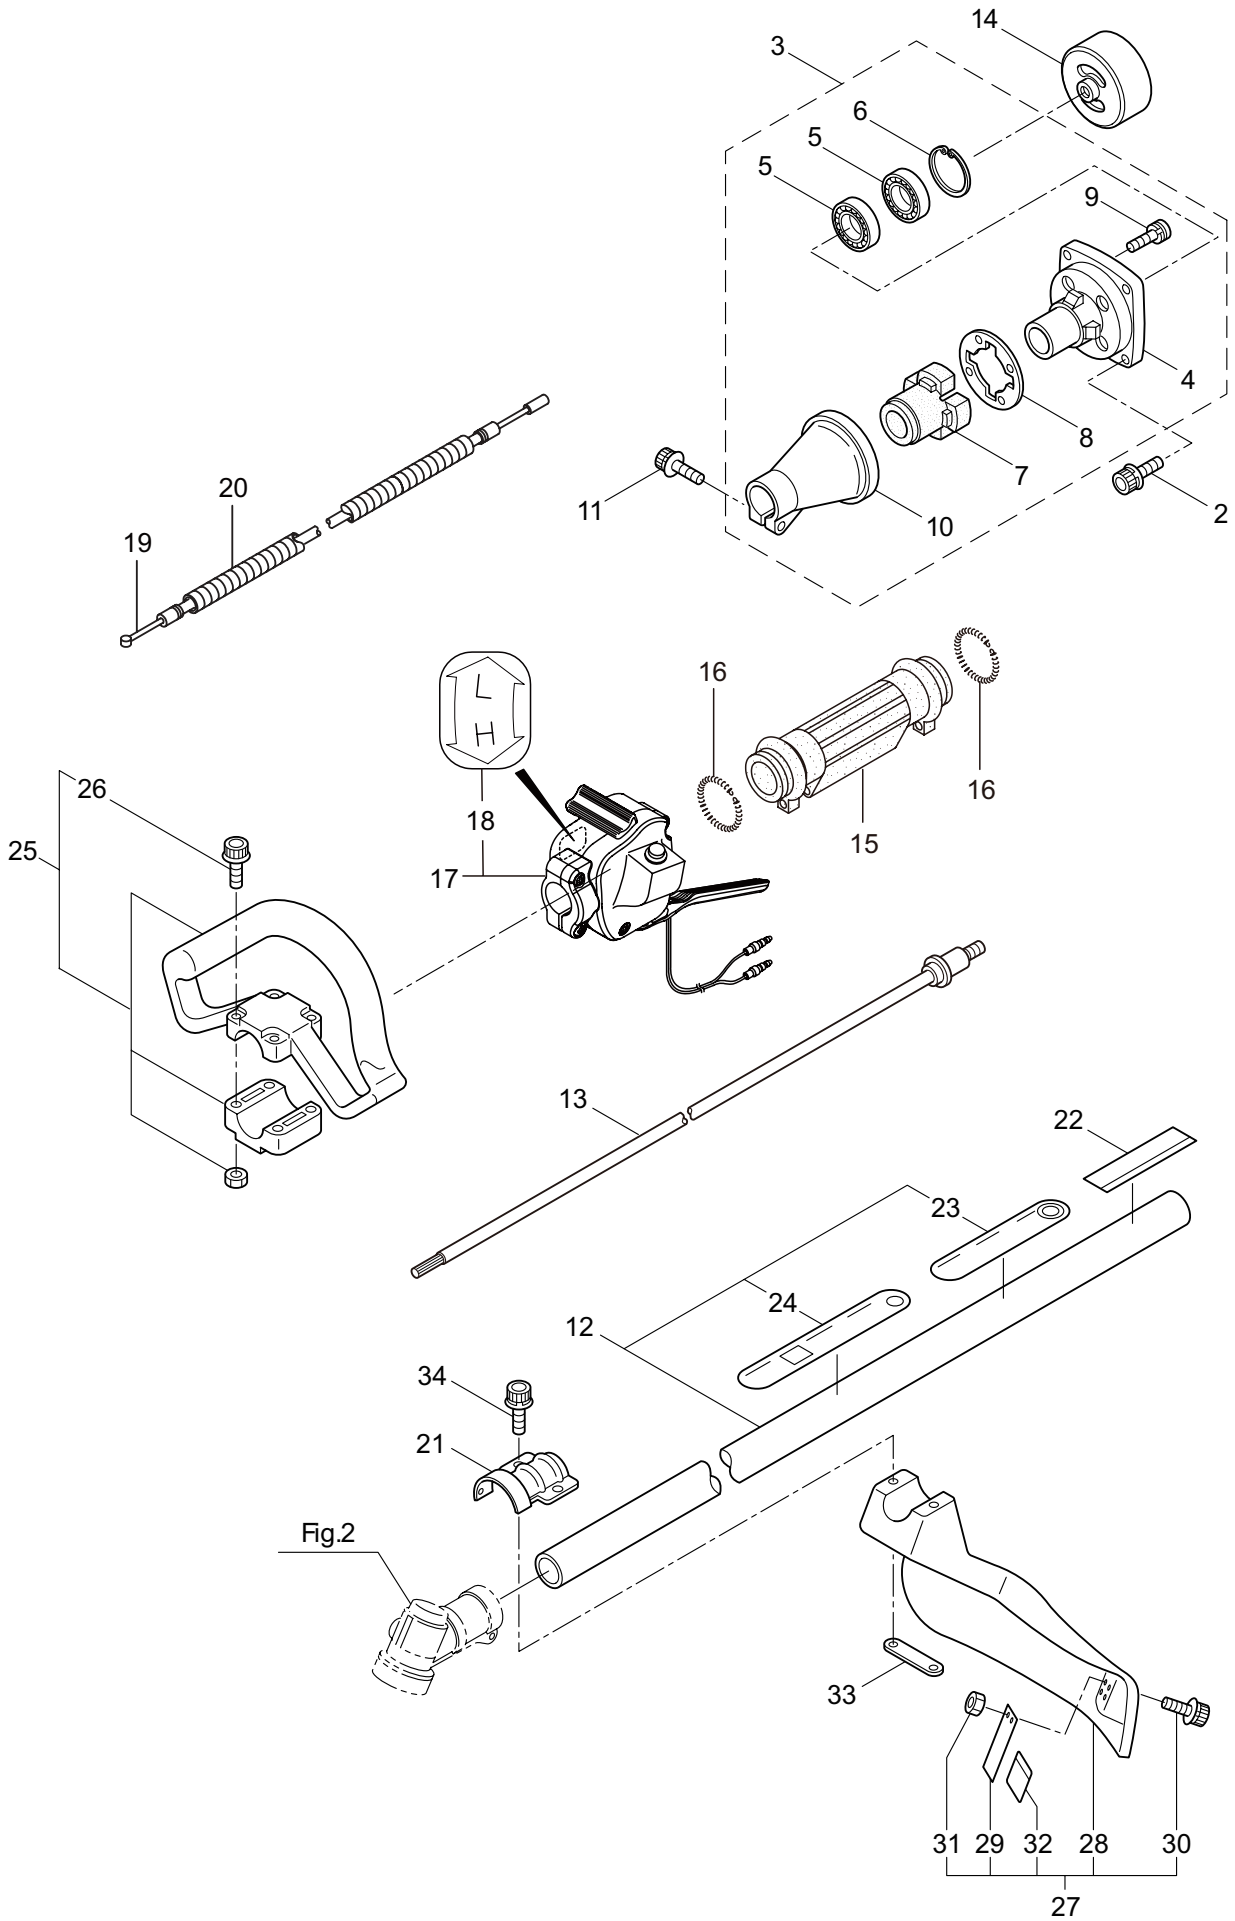

## CONTENTS

1. MAIN BODY .....	1 ~ 2
2. GEARCASE.....	3 ~ 4
3. ENGINE .....	5 ~ 8
4. CARBURETOR, FUEL TANK .....	9 ~ 12
5. ACCESSORIES .....	13 ~ 14

2019. 12.

P/N 524914

1. B300L  
MAIN BODY

Ref. No.	Part No.	Part Name	Q'ty	Remarks
1-1	364853	B300L	1	
1-2	261250	Cap Screw	4	M5x20
1-3	215512	Clutch Case Ass'y	1	Incl.4-10
1-4	214592	Bearing Case	1	
1-5	214161	Bearing	2	#6000ZZ
1-6	054676	Snap Ring	1	#26
1-7	560309	Buffer	1	
1-8	214163	Washer	1	
1-9	092033	Screw	4	M5x15
1-10	214593	Driveshaft Tube Adapter	1	
1-11	261246	Cap Screw	1	M5x25
1-12	220078	Driveshaft Tube Ass'y	1	Incl.23,24
1-13	219268	Driveshaft Ass'y	1	
1-14	054677	Clutch Drum	1	
1-15	211736	Shaft Grip	1	
1-16	211737	Band	2	
1-17	242050	Throttle Trigger Ass'y	1	Incl.18
1-18	237241	Label	1	
1-19	235752	Throttle Cable	1	
1-20	213548	Plastic Tube	1	#10x200L
1-21	225962	Bracket	1	
1-22	242076	Label	1	B300L
1-23	221501	Label	1	Warning
1-24	221502	Label	1	Caution
1-25	227816	Loop Handle Ass'y	1	Incl.26
1-26	215608	Cap Screw	4	M5x30x16
1-27	226300	Safety Cover Ass'y	1	Incl.28-32
1-28	225961	Safety Cover	1	
1-29	231493	String Cutter	1	
1-30	227817	Bolt	2	M5x12
1-31	081027	Nut	2	M5
1-32	212972	String Cutter Cover	1	
1-33	225963	Threaded Bracket	1	
1-34	261612	Cap Screw	2	M5x30

2. B300L  
GEARCASE

Ref. No.	Part No.	Part Name	Q'ty	Remarks
2-1	225959	Gearcase Ass'y	1	Incl.2-15
2-2	225960	Gearcase	1	
2-3	234109	Bolt	1	M8x8
2-4	261246	Cap Screw	1	M5x25
2-5	210554	Bearing	1	#608
2-6	227106	Gear Set	1	
2-7	215762	Blade Shaft	1	
2-8	212999	Bearing	1	#6001 2RK
2-9	055185	Snap Ring	1	H28
2-10	210560	Bearing	1	#609
2-11	140268	Bearing	1	#609Z
2-12	228477	Snap Ring	1	#9
2-13	140270	Snap Ring	1	#24
2-14	222890	Boss Adapter	1	
2-15	221998	Bolt	1	M8x12,Counterclockwise
2-16	261233	Cap Screw	1	M5x12