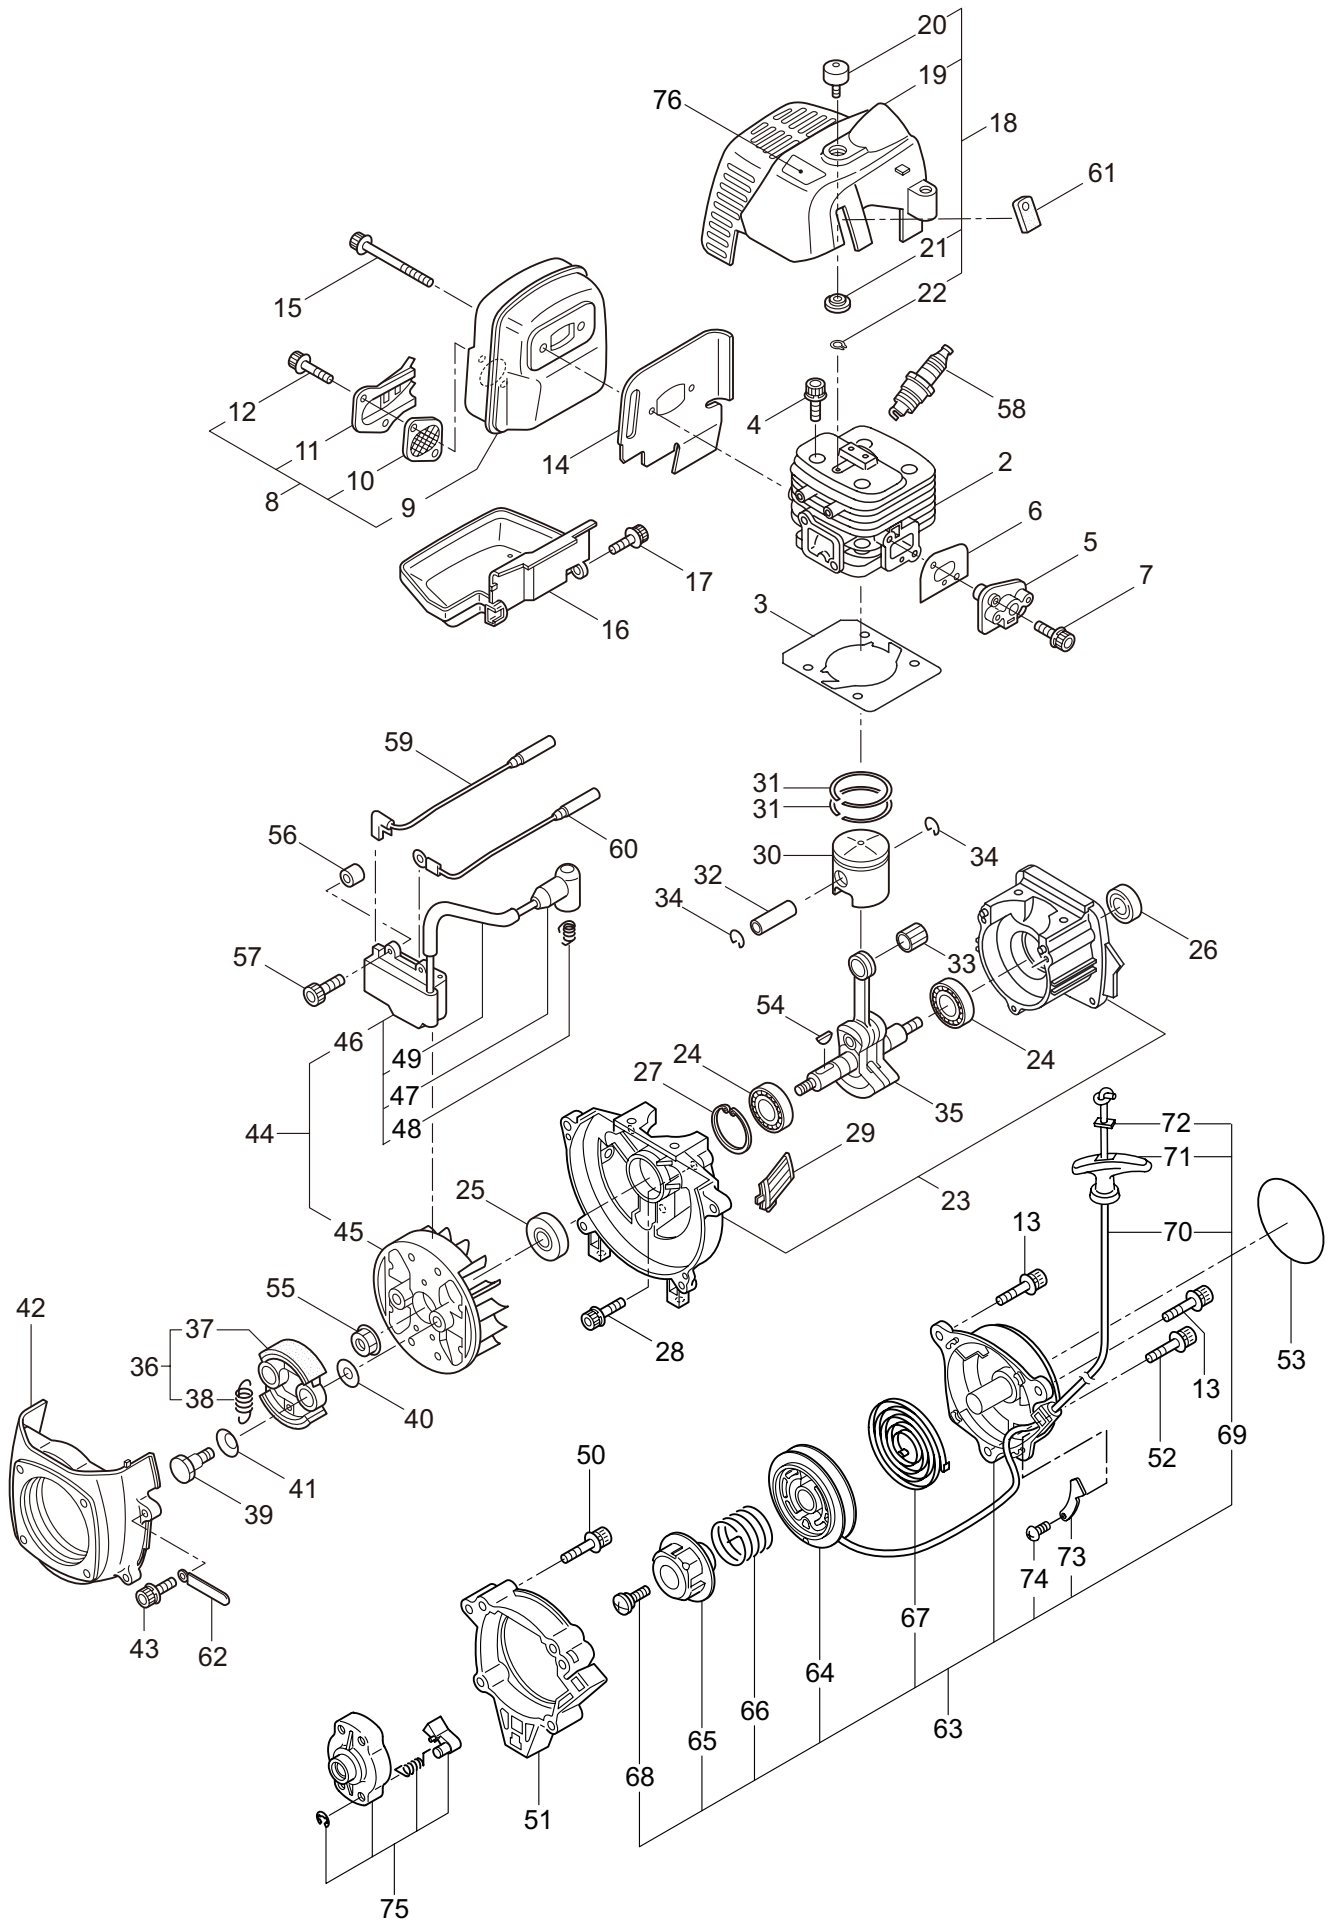

3. B300L ENGINE

Ref. No.	Part No.	Part Name	Q'ty	Remarks
3-1	875381	Engine	1	CE300/111
3-2	286791	Cylinder	1	
3-3	286846	Gasket	1	
3-4	261250	Cap Screw	4	M5x20
3-5	269144	Insulator	1	New gasket required
3-6	267049	Gasket	1	
3-7	265924	Cap Screw	2	M5x25
3-8	283007	Muffler Ass'y	1	Incl.9-12
3-9	283003	Muffler Comp	1	
3-10	267056	Spark Arrester	1	
3-11	268171	Muffler Tail	1	
3-12	265107	Cap Screw	2	M4x10
3-13	283391	Cap Screw	2	M4x20
3-14	281440	Gasket	1	
3-15	266402	Cap Screw	2	M5x55
3-16	281435	Under Cover	1	
3-17	267191	Cap Screw	1	M5x16
3-18	286707	Top Cover Ass'y	1	Incl.19-22
3-19	281434	Top Cover	1	
3-20	286300	Knob	1	
3-21	261020	Spacer	1	
3-22	261734	Snap Ring	1	#5
3-23	286851	Crankcase	1	
3-24	280488	Bearing	2	PPL 6001
3-25	261492	Oil Seal	1	ISCD12287
3-26	261386	Oil Seal	1	ISCD12227
3-27	055185	Snap Ring	1	H28
3-28	261612	Cap Screw	3	M5x30
3-29	281442	Screen	1	
3-30	283380	Piston	1	
3-31	265067	Piston Ring	2	(2)Required
3-32	265068	Piston Pin	1	
3-33	265225	Bearing,Needle	1	
3-34	261393	Clip,Piston Pin	2	
3-35	265141	Crankshaft/Conn.Rod Ass'y	1	
3-36	267327	Clutch Ass'y	1	Incl.37,38
3-37	267342	Clutch Shoe	2	(2)required
3-38	267345	Spring,Clutch	1	
3-39	264505	Bolt	2	
3-40	261189	Washer	2	6x16.5xt1.2
3-41	261777	Wave Washer	2	
3-42	281433	Fan Cover	1	
3-43	261250	Cap Screw	4	M5x20
3-44	287898	Magneto Ass'y	1	Incl.45-49
3-45	287902	Rotor/Fan	1