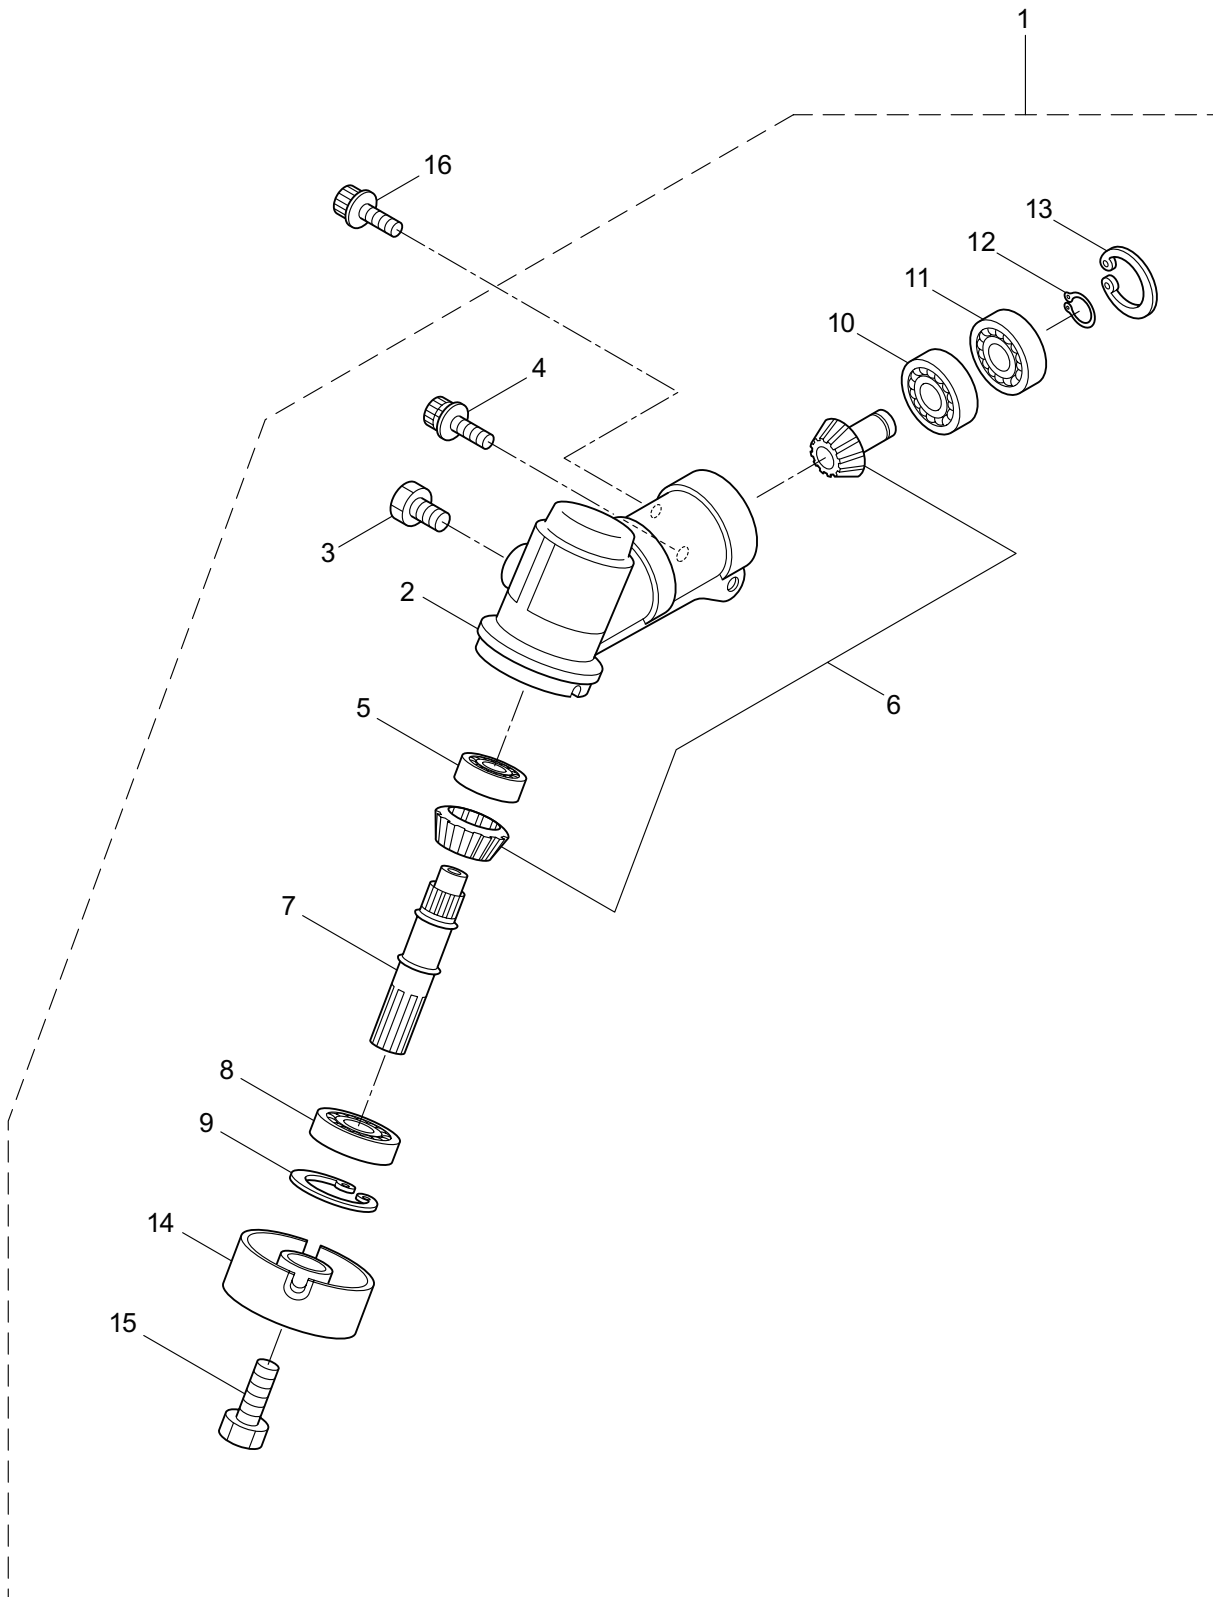

## CONTENTS

1. MAIN BODY .....	1 ~ 2
2. GEARCASE.....	3 ~ 4
3. ENGINE .....	5 ~ 8
4. CARBURETOR, FUEL TANK .....	9 ~ 12
5. ACCESSORIES .....	13 ~ 14

2019. 12.

P/N 524914

1. B300L  
MAIN BODY

Ref. No.	Part No.	Part Name	Q'ty	Remarks
1-1	364853	B300L	1	
1-2	261250	Cap Screw	4	M5x20
1-3	215512	Clutch Case Ass'y	1	Incl.4-10
1-4	214592	Bearing Case	1	
1-5	214161	Bearing	2	#6000ZZ
1-6	054676	Snap Ring	1	#26
1-7	560309	Buffer	1	
1-8	214163	Washer	1	
1-9	092033	Screw	4	M5x15
1-10	214593	Driveshaft Tube Adapter	1	
1-11	261246	Cap Screw	1	M5x25
1-12	220078	Driveshaft Tube Ass'y	1	Incl.23,24
1-13	219268	Driveshaft Ass'y	1	
1-14	054677	Clutch Drum	1	
1-15	211736	Shaft Grip	1	
1-16	211737	Band	2	
1-17	242050	Throttle Trigger Ass'y	1	Incl.18
1-18	237241	Label	1	
1-19	235752	Throttle Cable	1	
1-20	213548	Plastic Tube	1	#10x200L
1-21	225962	Bracket	1	
1-22	242076	Label	1	B300L
1-23	221501	Label	1	Warning
1-24	221502	Label	1	Caution
1-25	227816	Loop Handle Ass'y	1	Incl.26
1-26	215608	Cap Screw	4	M5x30x16
1-27	226300	Safety Cover Ass'y	1	Incl.28-32
1-28	225961	Safety Cover	1	
1-29	231493	String Cutter	1	
1-30	227817	Bolt	2	M5x12
1-31	081027	Nut	2	M5
1-32	212972	String Cutter Cover	1	
1-33	225963	Threaded Bracket	1	
1-34	261612	Cap Screw	2	M5x30

2. B300L  
GEARCASE

Ref. No.	Part No.	Part Name	Q'ty	Remarks
2-1	225959	Gearcase Ass'y	1	Incl.2-15
2-2	225960	Gearcase	1	
2-3	234109	Bolt	1	M8x8
2-4	261246	Cap Screw	1	M5x25
2-5	210554	Bearing	1	#608
2-6	227106	Gear Set	1	
2-7	215762	Blade Shaft	1	
2-8	212999	Bearing	1	#6001 2RK
2-9	055185	Snap Ring	1	H28
2-10	210560	Bearing	1	#609
2-11	140268	Bearing	1	#609Z
2-12	228477	Snap Ring	1	#9
2-13	140270	Snap Ring	1	#24
2-14	222890	Boss Adapter	1	
2-15	221998	Bolt	1	M8x12,Counterclockwise
2-16	261233	Cap Screw	1	M5x12