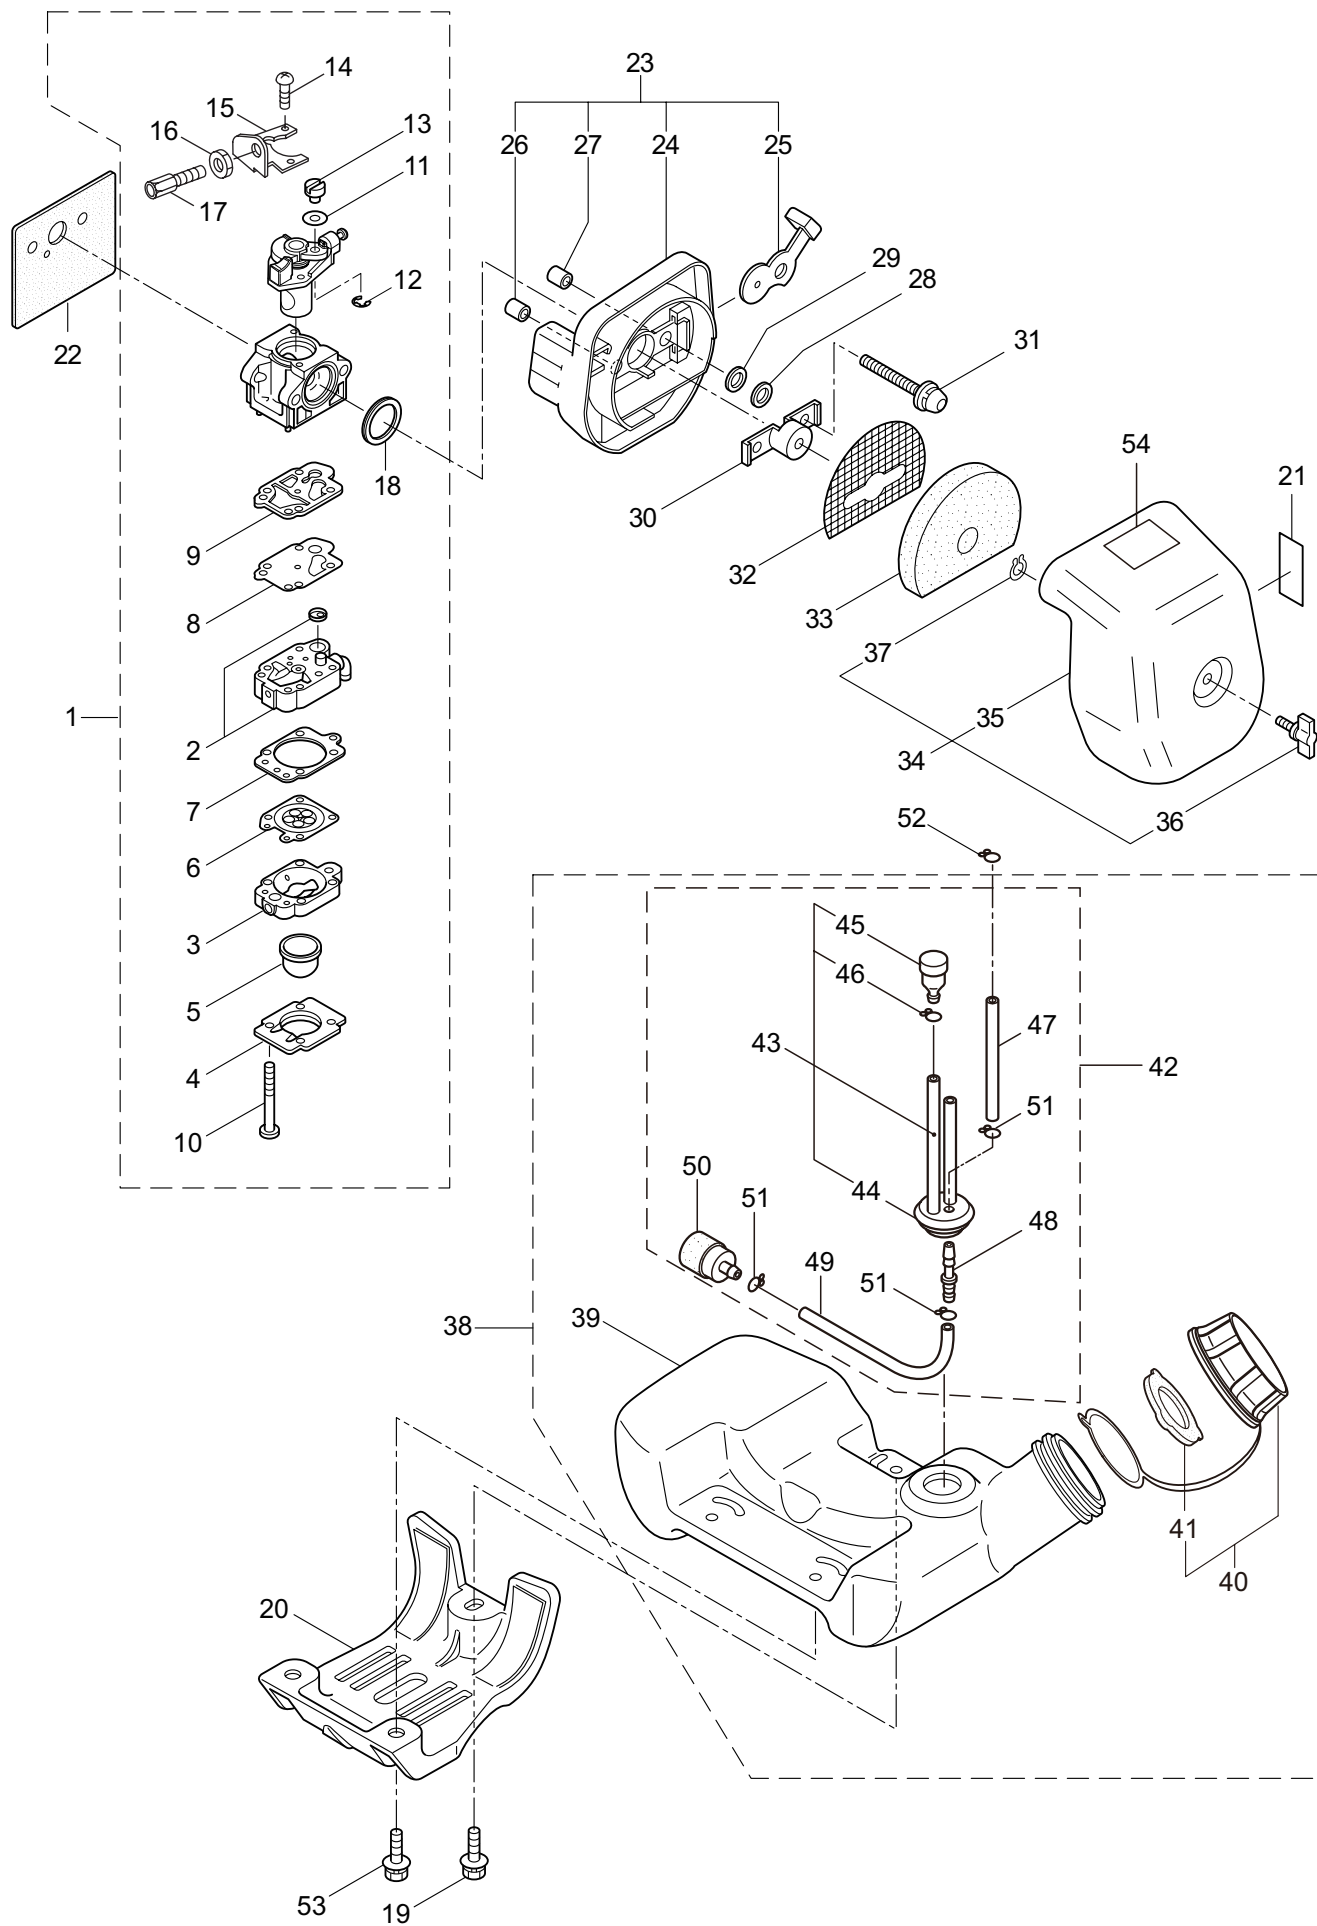

4. B300L
CARBURETOR, FUEL TANK

Ref. No.	Part No.	Part Name	Q'ty	Remarks
4-1	282542	Carburetor Ass'y	1	Incl.2-18 New gasket required
4-2	264155	Pump Body	1	
4-3	262991	Purge Body	1	
4-4	262992	Cover Plate	1	
4-5	261874	Primer Bulb	1	
4-6	283905	Diaphragm, Meterring	1	
4-7	262993	Gasket	1	
4-8	262994	Diaphragm,Fuel Pump	1	
4-9	282576	Gasket	1	
4-10	262996	Screw	4	
4-11	264678	Washer	1	
4-12	261876	E-Ring	1	
4-13	261658	Swivel	1	
4-14	261875	Screw	2	
4-15	264677	Bracket	1	
4-16	261878	Nut	1	
4-17	263994	Adapter	1	
4-18	261657	Packing	1	
4-19	281715	Cap Screw	1	M5x20
4-20	281441	Stand	1	
4-21	261352	Label	1	Choke
4-22	269762	Gasket	1	
4-23	268055	Air Filter Case Ass'y	1	Incl.24-27
4-24	268056	Air Filter Case	1	
4-25	268057	Valve	1	
4-26	268157	Sleeve	1	5.5x7.1x6L
4-27	268412	Sleeve	1	5.2x7.1x6.4L
4-28	263345	Packing	1	7.2x11xt1.3
4-29	263942	Washer	1	7.2x12xt0.15
4-30	263815	Stay	1	
4-31	264016	Cap Screw	2	M5x60
4-32	265026	Screen	1	
4-33	265027	Foam Element	1	
4-34	268058	Air Filter Cover Ass'y	1	Incl.35-37
4-35	268059	Air Filter Cover	1	
4-36	281438	Knob	1	
4-37	261734	Snap Ring	1	#5
4-38	246592	Fuel Tank Ass'y	1	Incl.39-51
4-39	284820	Fuel Tank	1	
4-40	289046	Tank Cap Ass'y	1	Incl.41
4-41	287058	Gasket	1	
4-42	289035	Fuel Pipe Pick-up Ass'y	1	Incl.43-51
4-43	289036	Fuel Pipe Ass'y	1	Incl.44-46
4-44	268065	Grommet	1	
4-45	261590	Breather	1