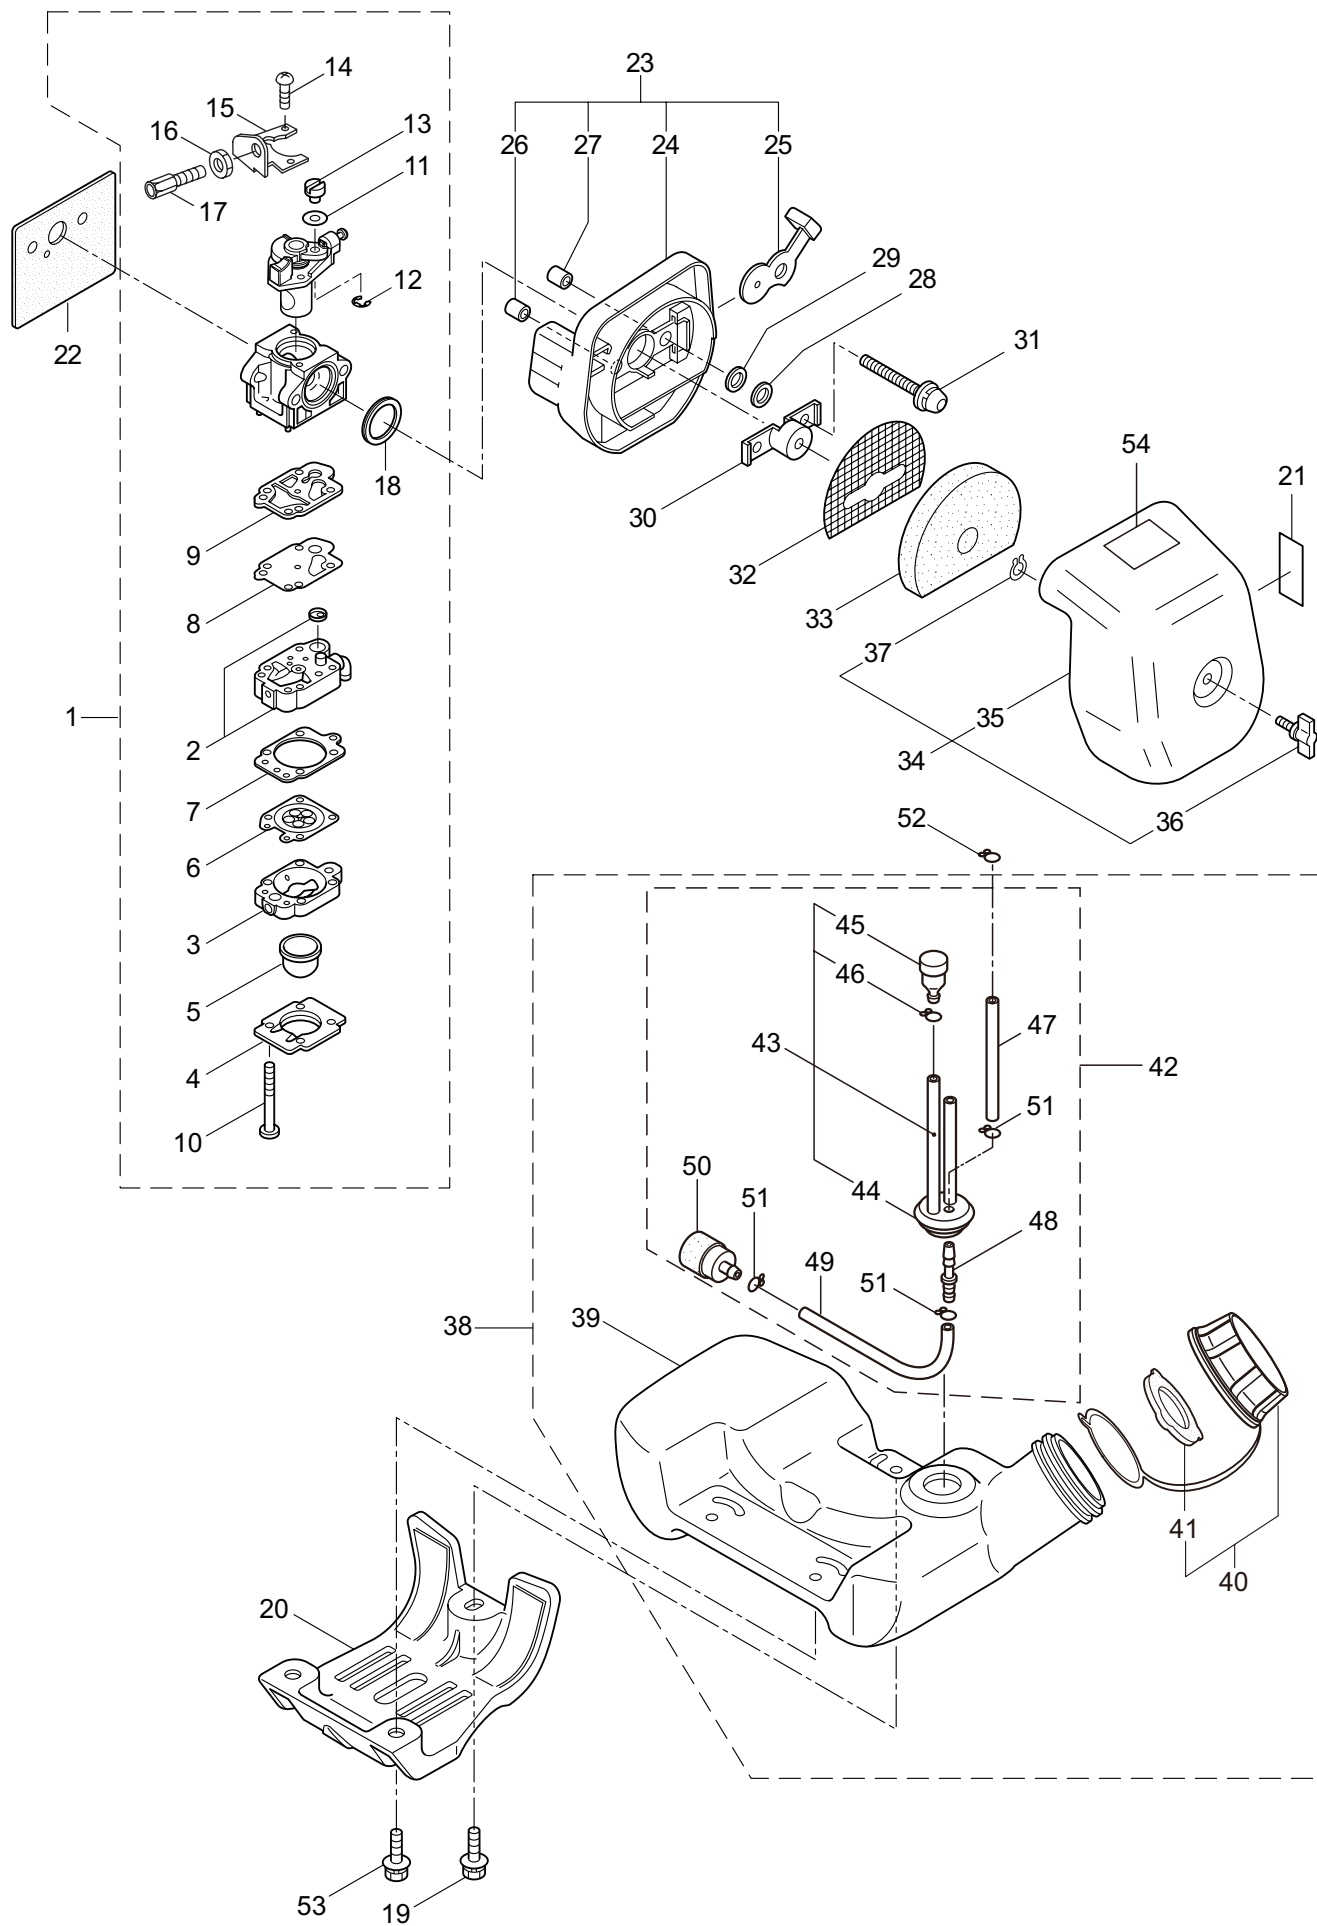

4. B300L
CARBURETOR, FUEL TANK

Ref. No.	Part No.	Part Name	Q'ty	Remarks
4-46	261117	Clip	1	
4-47	289028	Pipe A	1	3x5x53L
4-48	288921	Joint	1	
4-49	289033	Pipe	1	3x5x100L
4-50	277887	Filter Ass'y	1	
4-51	261117	Clip	3	
4-52	261117	Clip	1	
4-53	281714	Cap Screw	2	M5x20
4-54	285188	Label	1