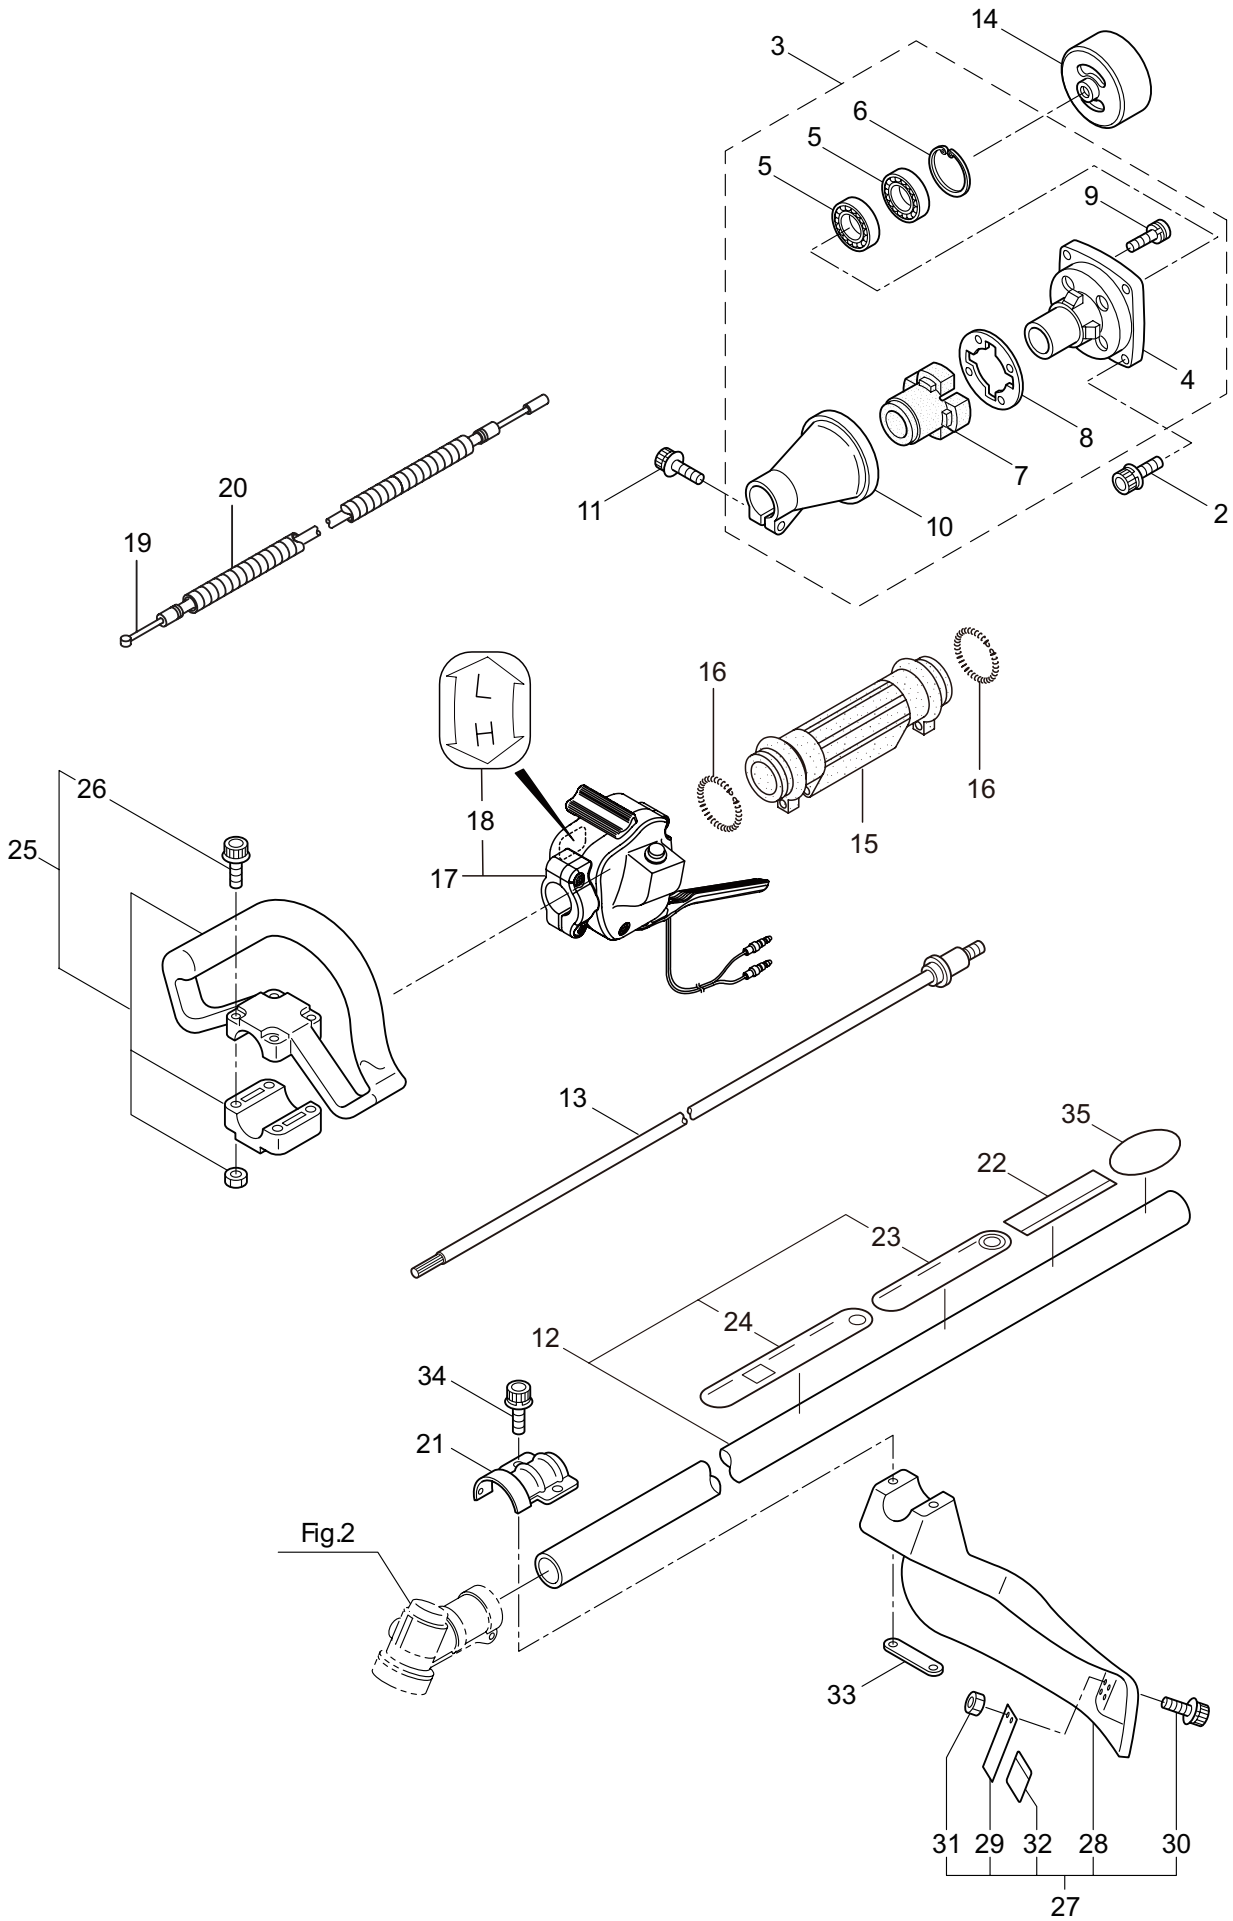

PARTS LIST

B300L TURBO

CONTENTS

1. MAIN BODY	1 ~ 2
2. GEARCASE.....	3 ~ 4
3. ENGINE	5 ~ 8
4. CARBURETOR, FUEL TANK	9 ~ 12
5. ACCESSORIES	13 ~ 14

2019. 12.

P/N 524915

1. B300L TURBO
MAIN BODY

Ref. No.	Part No.	Part Name	Q'ty	Remarks
1-1	364854	B300L TURBO	1	
1-2	261250	Cap Screw	4	M5x20
1-3	215512	Clutch Case Ass'y	1	Incl.4-10
1-4	214592	Bearing Case	1	
1-5	214161	Bearing	2	#6000ZZ
1-6	054676	Snap Ring	1	#26
1-7	560309	Buffer	1	
1-8	214163	Washer	1	
1-9	092033	Screw	4	M5x15
1-10	214593	Driveshaft Tube Adapter	1	
1-11	261246	Cap Screw	1	M5x25
1-12	220078	Driveshaft Tube Ass'y	1	Incl.23,24
1-13	219268	Driveshaft Ass'y	1	
1-14	054677	Clutch Drum	1	
1-15	211736	Shaft Grip	1	
1-16	211737	Band	2	
1-17	242050	Throttle Trigger Ass'y	1	Incl.18
1-18	237241	Label	1	
1-19	235752	Throttle Cable	1	
1-20	213548	Plastic Tube	1	#10x200L
1-21	225962	Bracket	1	
1-22	242079	Label	1	B300L TURBO
1-23	221501	Label	1	Warning
1-24	221502	Label	1	Caution
1-25	227816	Loop Handle Ass'y	1	Incl.26
1-26	215608	Cap Screw	4	M5x30x16
1-27	226300	Safety Cover Ass'y	1	Incl.28-32
1-28	225961	Safety Cover	1	
1-29	231493	String Cutter	1	
1-30	227817	Bolt	2	M5x12
1-31	081027	Nut	2	M5
1-32	212972	String Cutter Cover	1	
1-33	225963	Threaded Bracket	1	
1-34	261612	Cap Screw	2	M5x30
1-35	232898	Label	1	TURBO

2. B300L TURBO GEARCASE

Ref. No.	Part No.	Part Name	Q'ty	Remarks
2-1	232718	Gearcase Ass'y	1	Incl.2-15
2-2	232719	Gearcase	1	
2-3	234109	Bolt	1	M8x8
2-4	261246	Cap Screw	1	M5x25
2-5	210560	Bearing	1	#609
2-6	233332	Gear Set	1	
2-7	232724	Bearing	1	#6203 2RS
2-8	012381	Snap Ring	1	#40
2-9	210560	Bearing	1	#609
2-10	140268	Bearing	1	#609Z
2-11	228477	Snap Ring	1	#9
2-12	140270	Snap Ring	1	#24
2-13	232726	Boss Adapter	1	
2-14	127216	Washer	1	M8
2-15	221998	Bolt	1	M8x12,Counterclockwise
2-16	261233	Cap Screw	1	M5x12