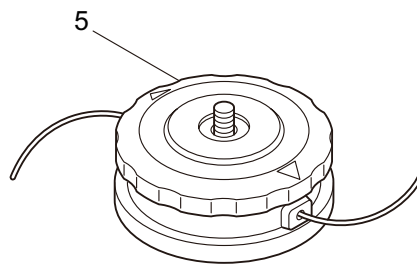

5. B300L TURBO
ACCESSORIES

Ref. No.	Part No.	Part Name	Q'ty	Remarks
5-1	210418	Box Spanner	1	13x19x(+)
5-2	219431	Wrench	1	3mm
5-3	219432	Wrench	1	4mm
5-4	242062	Instruction Manual	1	B230-300L/TURBO
5-5	241308	Semi-Auto Head	1