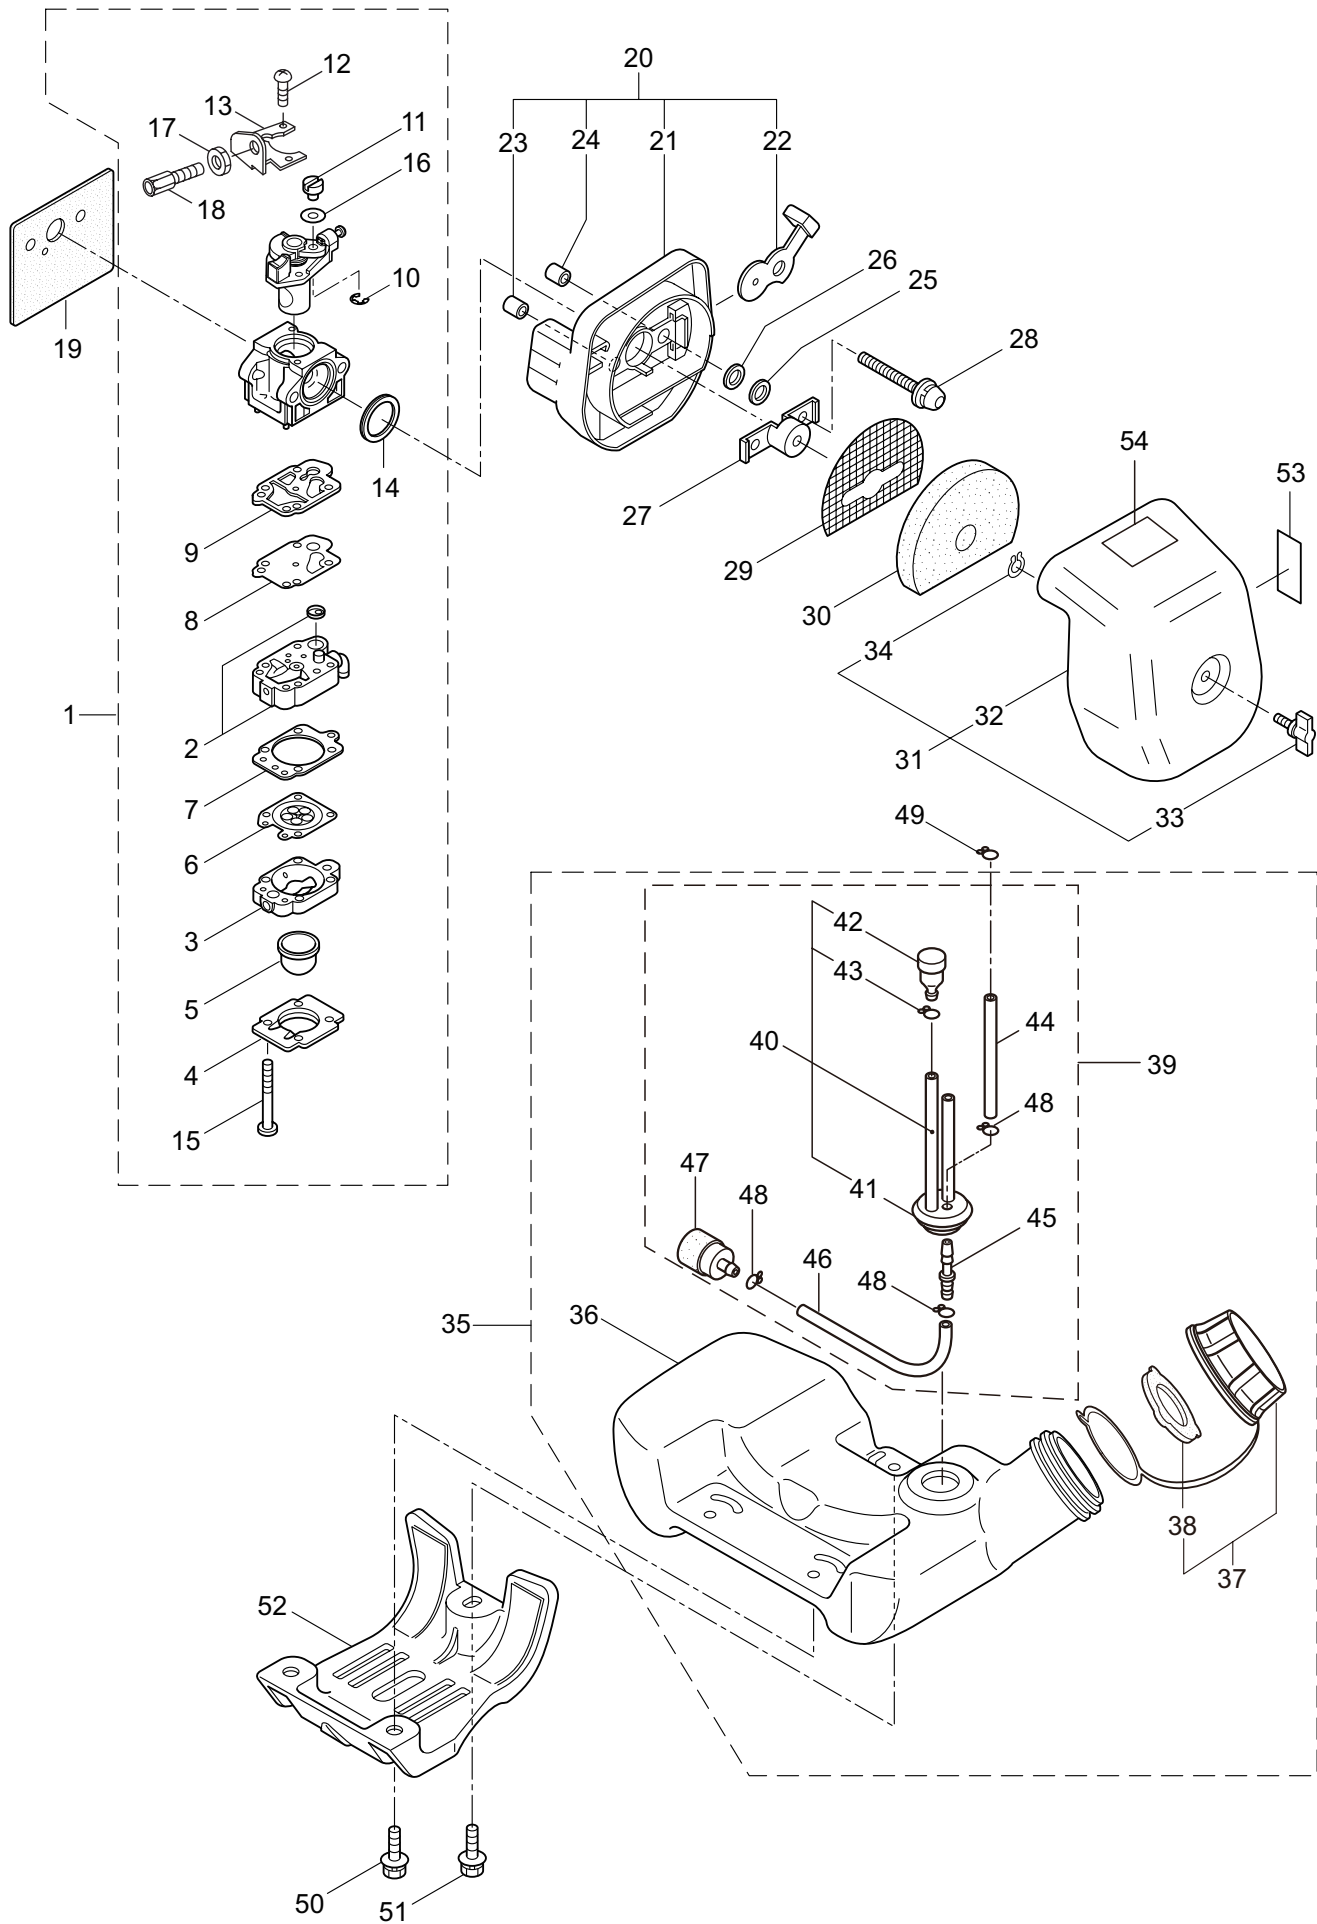

4. B300L TURBO CARBURETOR, FUEL TANK

Ref. No.	Part No.	Part Name	Q'ty	Remarks
4-46	289033	Pipe	1	3x5x100L
4-47	277887	Filter Ass'y	1	
4-48	261117	Clip	3	
4-49	261117	Clip	1	
4-50	281714	Cap Screw	2	M5x20
4-51	281715	Cap Screw	1	M5x20
4-52	281441	Stand	1	
4-53	261352	Label	1	Choke
4-54	285188	Label	1