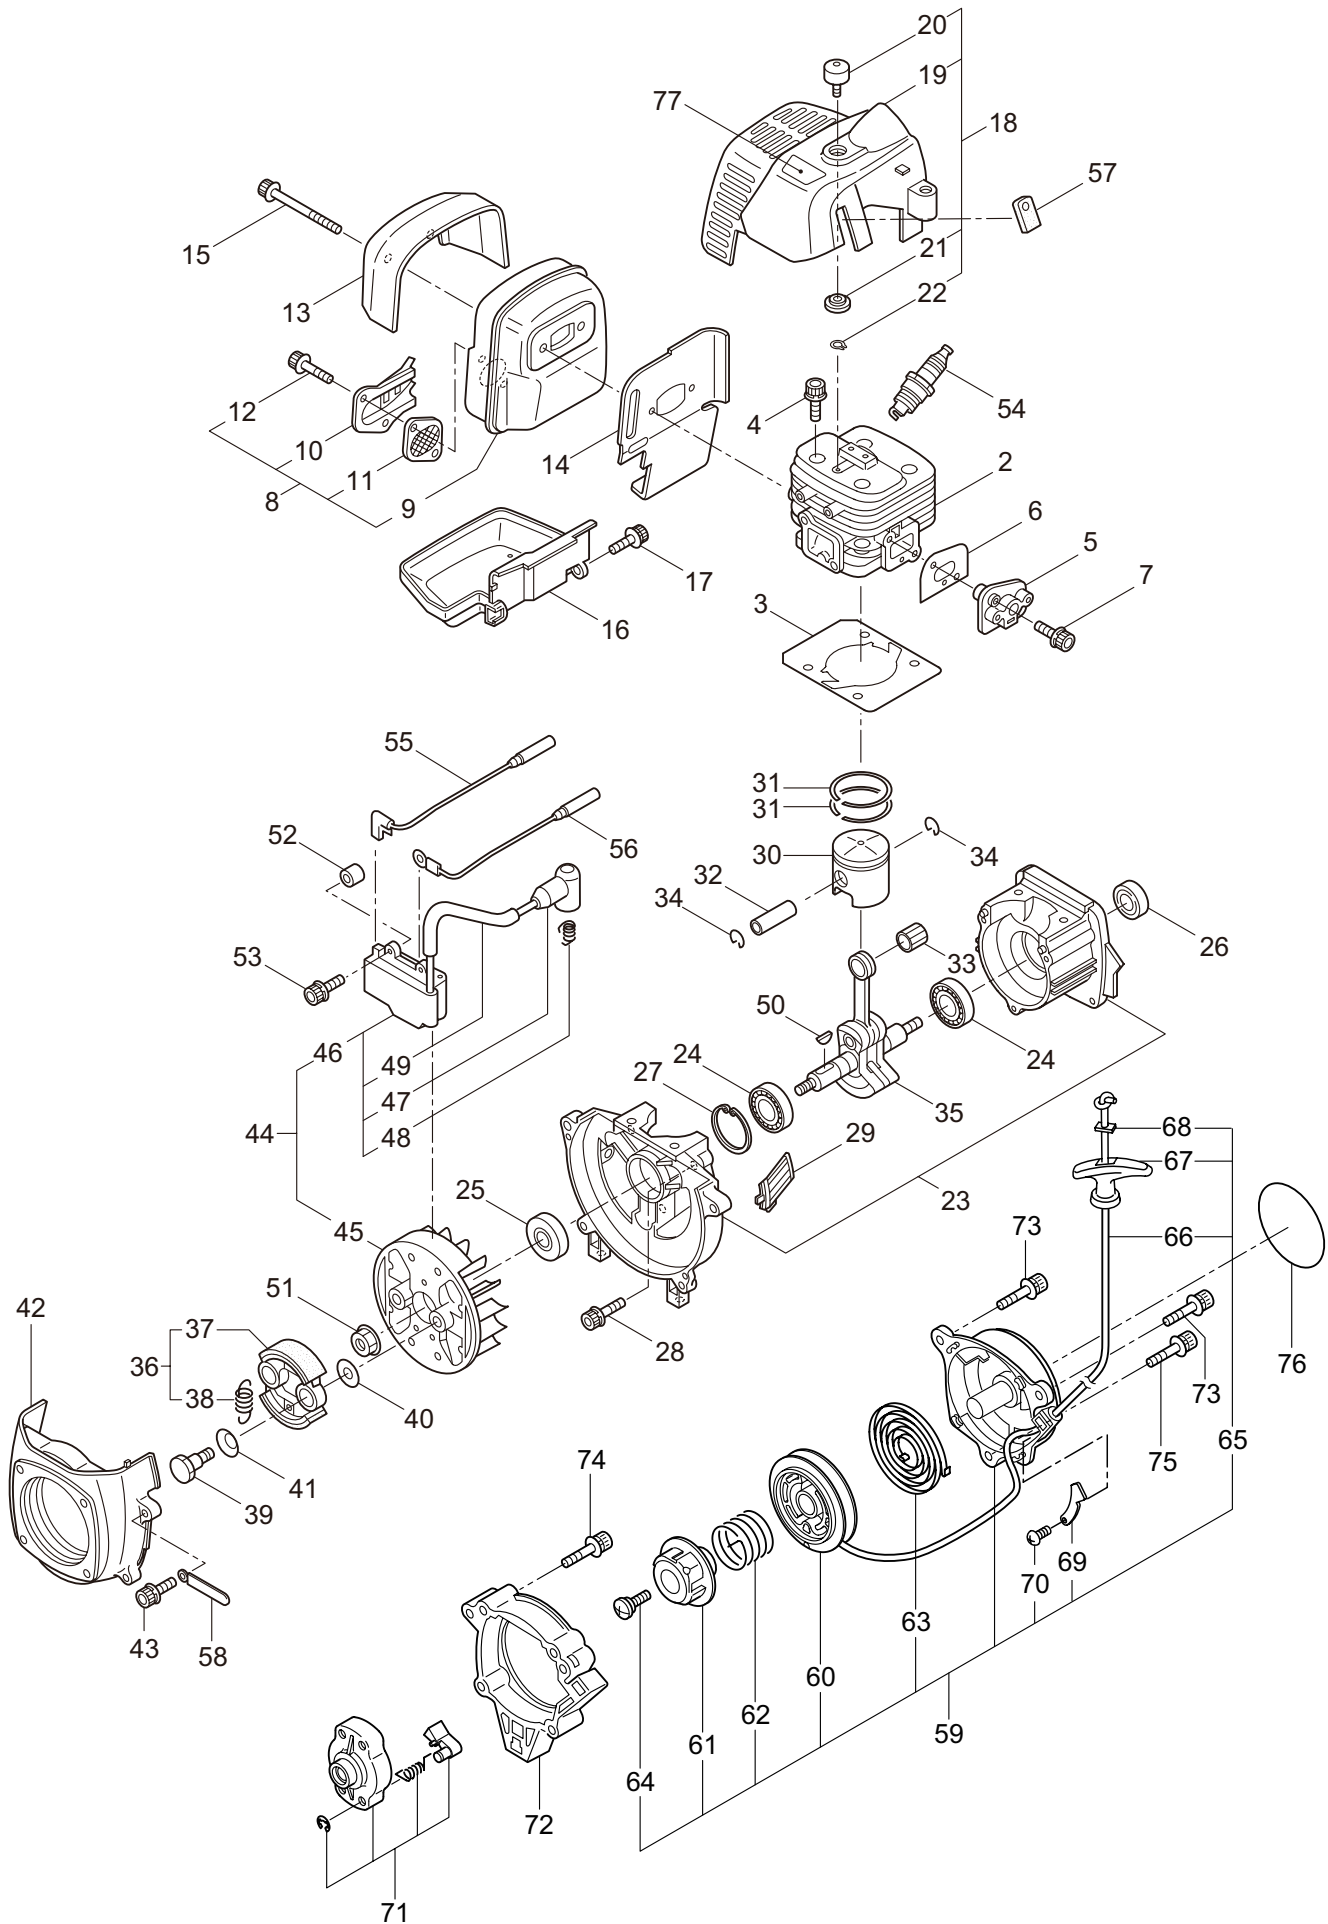

3. B300L TURBO ENGINE

Ref. No.	Part No.	Part Name	Q'ty	Remarks
3-1	875355	Engine	1	CE300/108
3-2	286791	Cylinder	1	
3-3	286846	Gasket	1	
3-4	261250	Cap Screw	4	M5x20
3-5	269144	Insulator	1	New gasket required
3-6	267049	Gasket	1	
3-7	265924	Cap Screw	2	M5x25
3-8	288452	Muffler Ass'y	1	Incl.9-12
3-9	288453	Muffler Comp	1	
3-10	268171	Muffler Tail	1	
3-11	267056	Spark Arrester	1	
3-12	265107	Cap Screw	2	M4x10
3-13	284071	Holder	1	
3-14	283940	Gasket	1	
3-15	266402	Cap Screw	2	M5x55
3-16	281435	Under Cover	1	
3-17	267191	Cap Screw	1	M5x16
3-18	286707	Top Cover Ass'y	1	Incl.19-22
3-19	281434	Top Cover	1	
3-20	286300	Knob	1	
3-21	261020	Spacer	1	
3-22	261734	Snap Ring	1	#5
3-23	286851	Crankcase	1	
3-24	280488	Bearing	2	PPL 6001
3-25	261492	Oil Seal	1	ISCD12287
3-26	261386	Oil Seal	1	ISCD12227
3-27	055185	Snap Ring	1	H28
3-28	261612	Cap Screw	3	M5x30
3-29	281442	Screen	1	
3-30	283380	Piston	1	
3-31	265067	Piston Ring	2	(2)Required
3-32	265068	Piston Pin	1	
3-33	265225	Bearing,Needle	1	
3-34	261393	Clip,Piston Pin	2	
3-35	265141	Crankshaft/Conn.Rod Ass'y	1	
3-36	267327	Clutch Ass'y	1	Incl.37,38
3-37	267342	Clutch Shoe	2	(2)required
3-38	267345	Spring,Clutch	1	
3-39	264505	Bolt	2	
3-40	261189	Washer	2	6x16.5x1.2
3-41	261777	Wave Washer	2	
3-42	281433	Fan Cover	1	
3-43	261250	Cap Screw	4	M5x20
3-44	287898	Magneto Ass'y	1	Incl.45-49
3-45	287902	Rotor/Fan	1