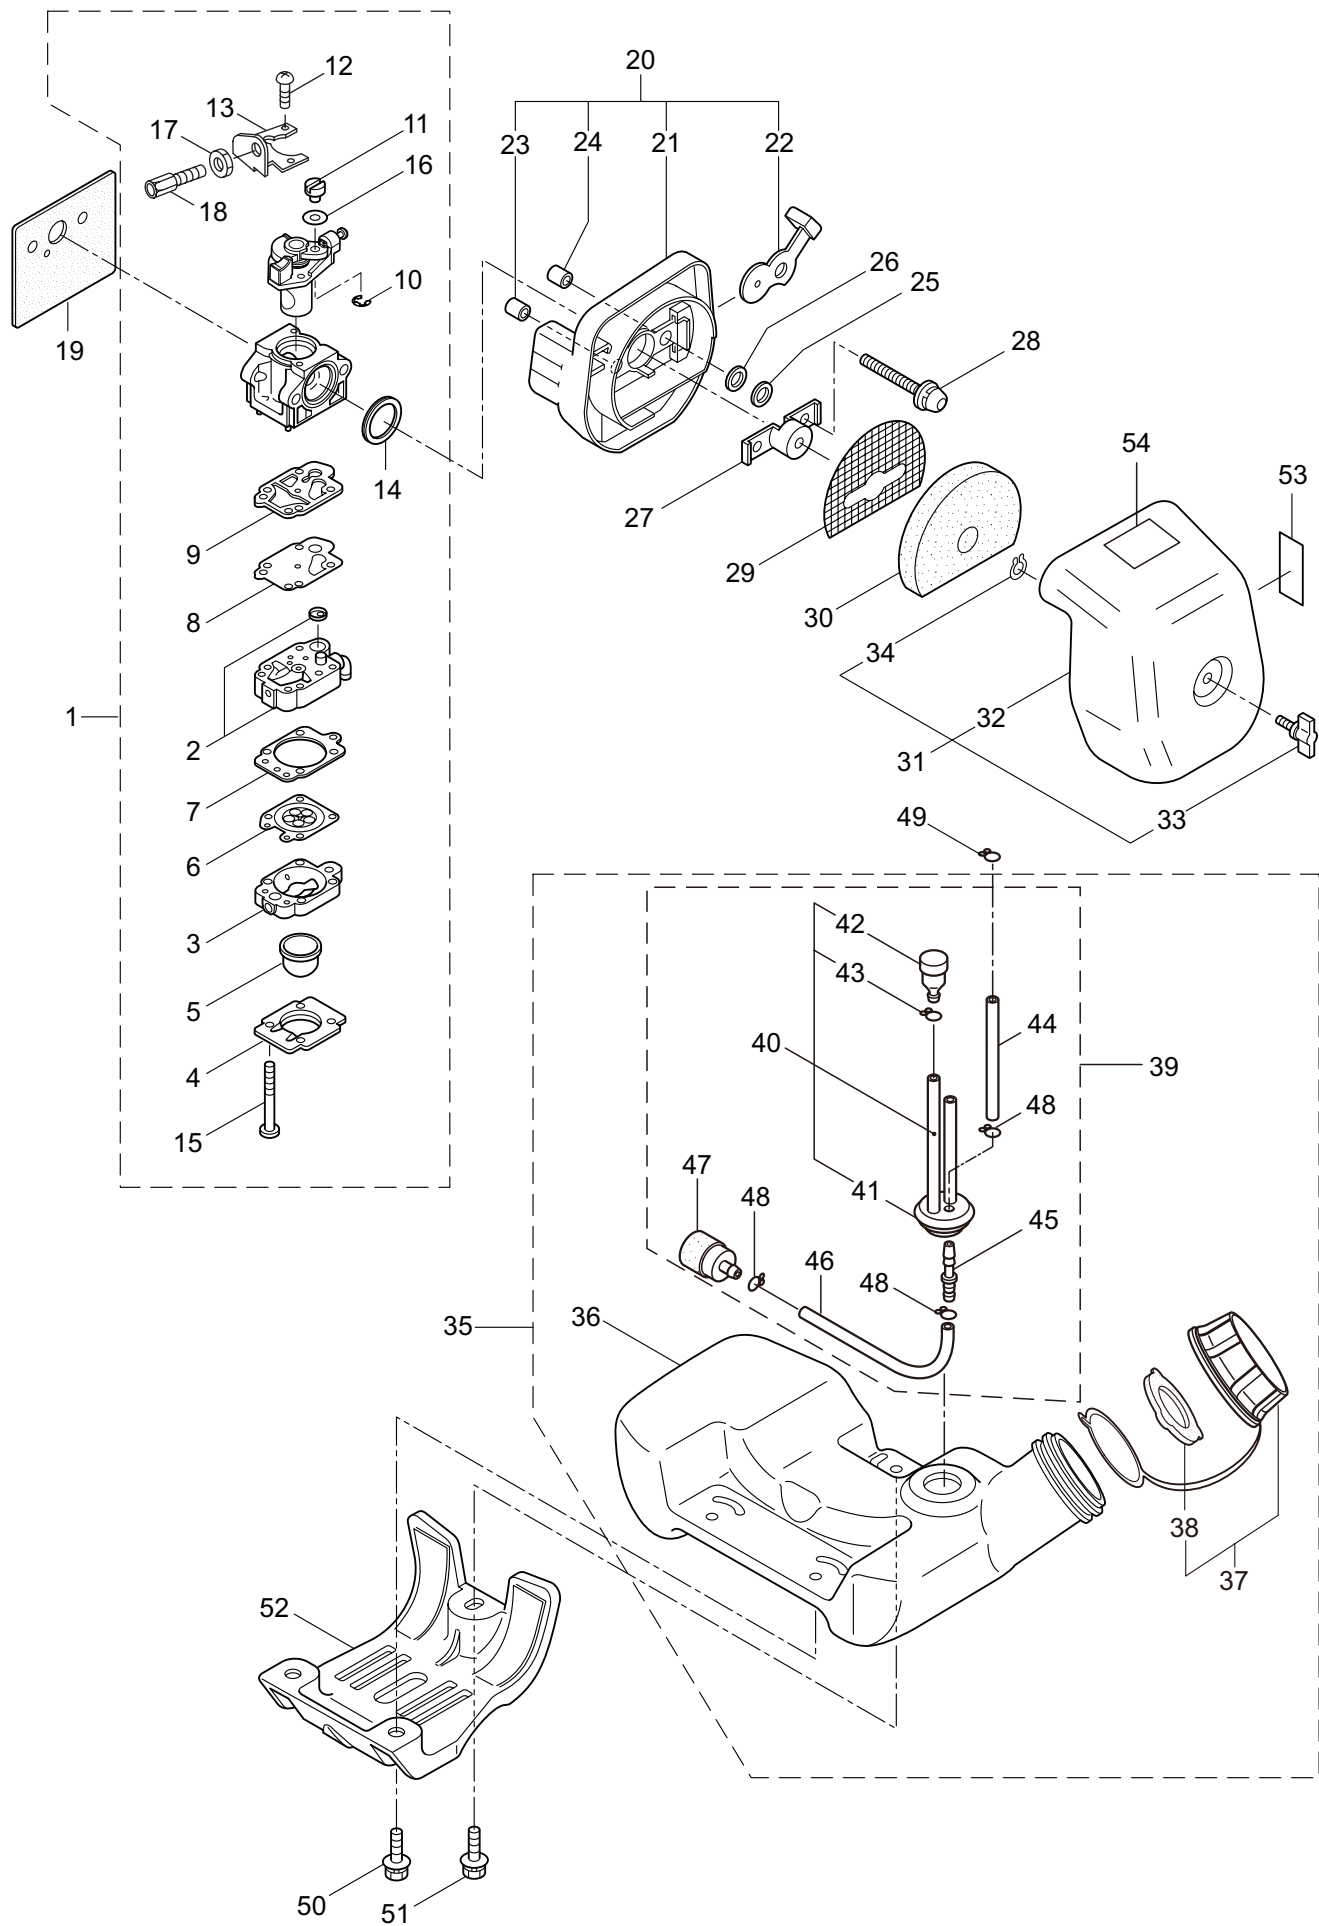

4. B300L TURBO CARBURETOR, FUEL TANK

Ref. No.	Part No.	Part Name	Q'ty	Remarks
4-1	288456	Carburetor Ass'y	1	Incl.2-18 New gasket required
4-2	264155	Pump Body	1	
4-3	262991	Purge Body	1	
4-4	262992	Cover Plate	1	
4-5	261874	Primer Bulb	1	
4-6	283905	Diaphragm, Meterring	1	
4-7	262993	Gasket	1	
4-8	262994	Diaphragm,Fuel Pump	1	
4-9	282576	Gasket	1	
4-10	261876	E-Ring	1	
4-11	261658	Swivel	1	
4-12	261875	Screw	2	
4-13	264677	Bracket	1	
4-14	261657	Packing	1	
4-15	262996	Screw	4	
4-16	264678	Washer	1	
4-17	261878	Nut	1	
4-18	263994	Adapter	1	
4-19	269762	Gasket	1	
4-20	268055	Air Filter Case Ass'y	1	Incl.21-24
4-21	268056	Air Filter Case	1	
4-22	268057	Valve	1	
4-23	268157	Sleeve	1	5.5x7.1x6L
4-24	268412	Sleeve	1	5.2x7.1x6.4L
4-25	263345	Packing	1	7.2x11xt1.3
4-26	263942	Washer	1	7.2x12xt0.15
4-27	263815	Stay	1	
4-28	264016	Cap Screw	2	M5x60
4-29	265026	Screen	1	
4-30	265027	Foam Element	1	
4-31	268058	Air Filter Cover Ass'y	1	Incl.32-34
4-32	268059	Air Filter Cover	1	
4-33	281438	Knob	1	
4-34	261734	Snap Ring	1	#5
4-35	246592	Fuel Tank Ass'y	1	Incl.36-48
4-36	284820	Fuel Tank	1	
4-37	289046	Tank Cap Ass'y	1	Incl.38
4-38	287058	Gasket	1	
4-39	289035	Fuel Pipe Pick-up Ass'y	1	Incl.40-48
4-40	289036	Fuel Pipe Ass'y	1	Incl.41-43
4-41	268065	Grommet	1	
4-42	261590	Breather	1	
4-43	261117	Clip	1	
4-44	289028	Pipe A	1	3x5x53L
4-45	288921	Joint	1