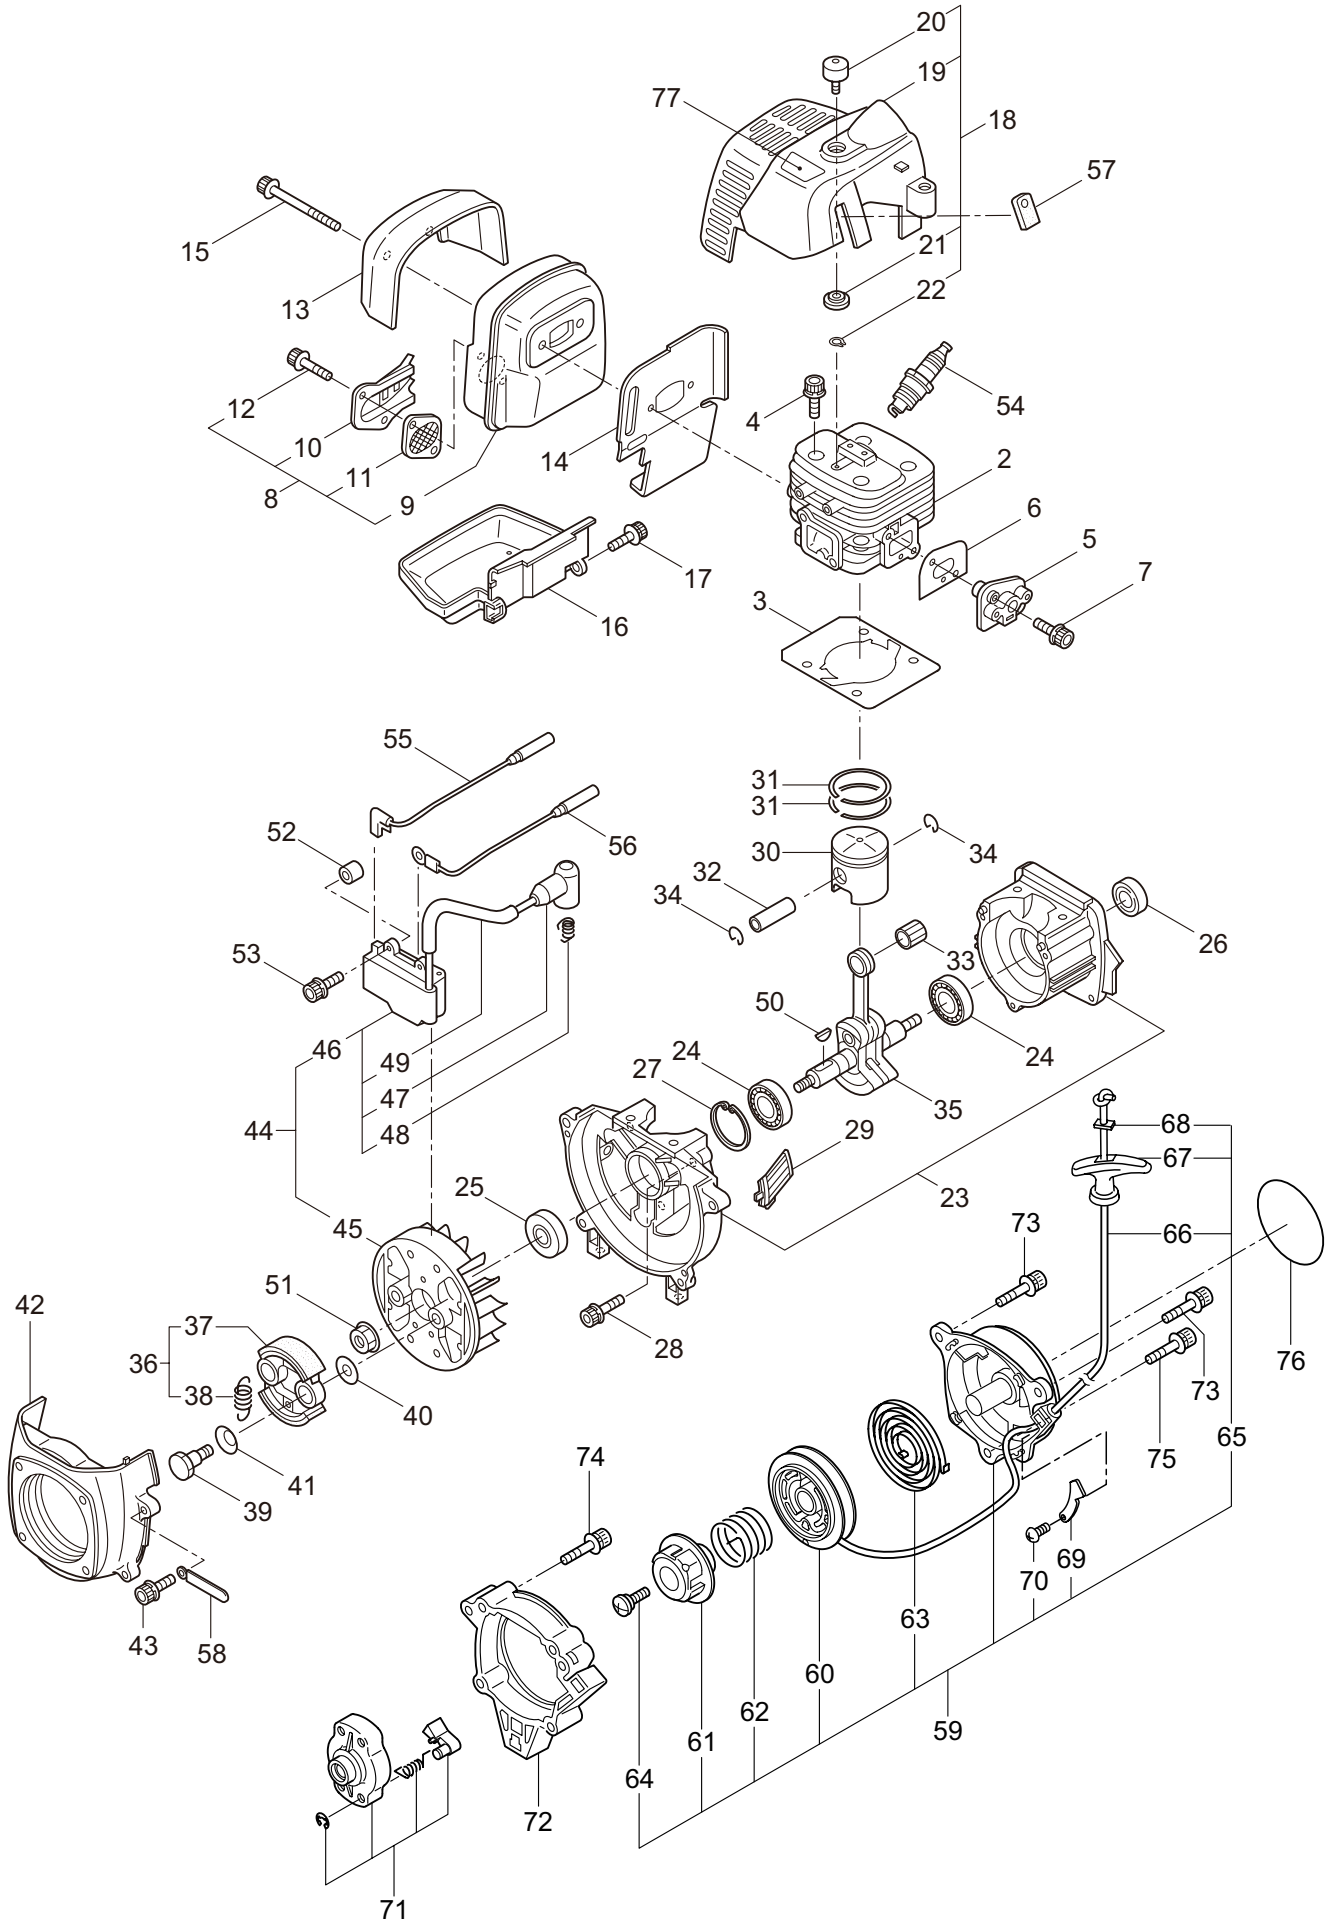

3. B300L TURBO ENGINE

Ref. No.	Part No.	Part Name	Q'ty	Remarks
3-46	281746	Ignition Coil Ass'y	1	Incl.47-49
3-47	269714	Plug Boot	1	
3-48	269715	Connector	1	
3-49	281756	Insulator	1	
3-50	261076	Woodruff Key	1	3x10
3-51	261417	Nut,Rotor	1	M8
3-52	280381	Spacer	2	
3-53	261256	Cap Screw	2	M4x25
3-54	285982	Spark Plug	1	NGK BPM8Y
3-55	269722	Lead	1	
3-56	268044	Lead	1	
3-57	269189	Grommet	1	
3-58	264588	Clamp	1	
3-59	273254	Starter Ass'y	1	Incl.60-70
3-60	283504	Reel	1	
3-61	283505	Cam Plate	1	
3-62	283506	Spring	1	
3-63	261721	Spiral Spring	1	
3-64	267213	Screw	1	
3-65	273261	Rope Ass'y	1	Incl.66-68
3-66	283579	Stater Rope	1	
3-67	287651	Starter Grip	1	
3-68	283511	Rope Stopper	1	
3-69	277328	Cover	1	
3-70	273037	Screw	1	
3-71	283575	Starter Pawl Ass'y	1	
3-72	284698	Adapter Ass'y	1	
3-73	283391	Cap Screw	2	M4x20
3-74	265726	Cap Screw	4	M4x16
3-75	282096	Cap Screw	1	M4x16WSW
3-76	246567	Label	1	CER300
3-77	246568	Label	1	B300L TURBO