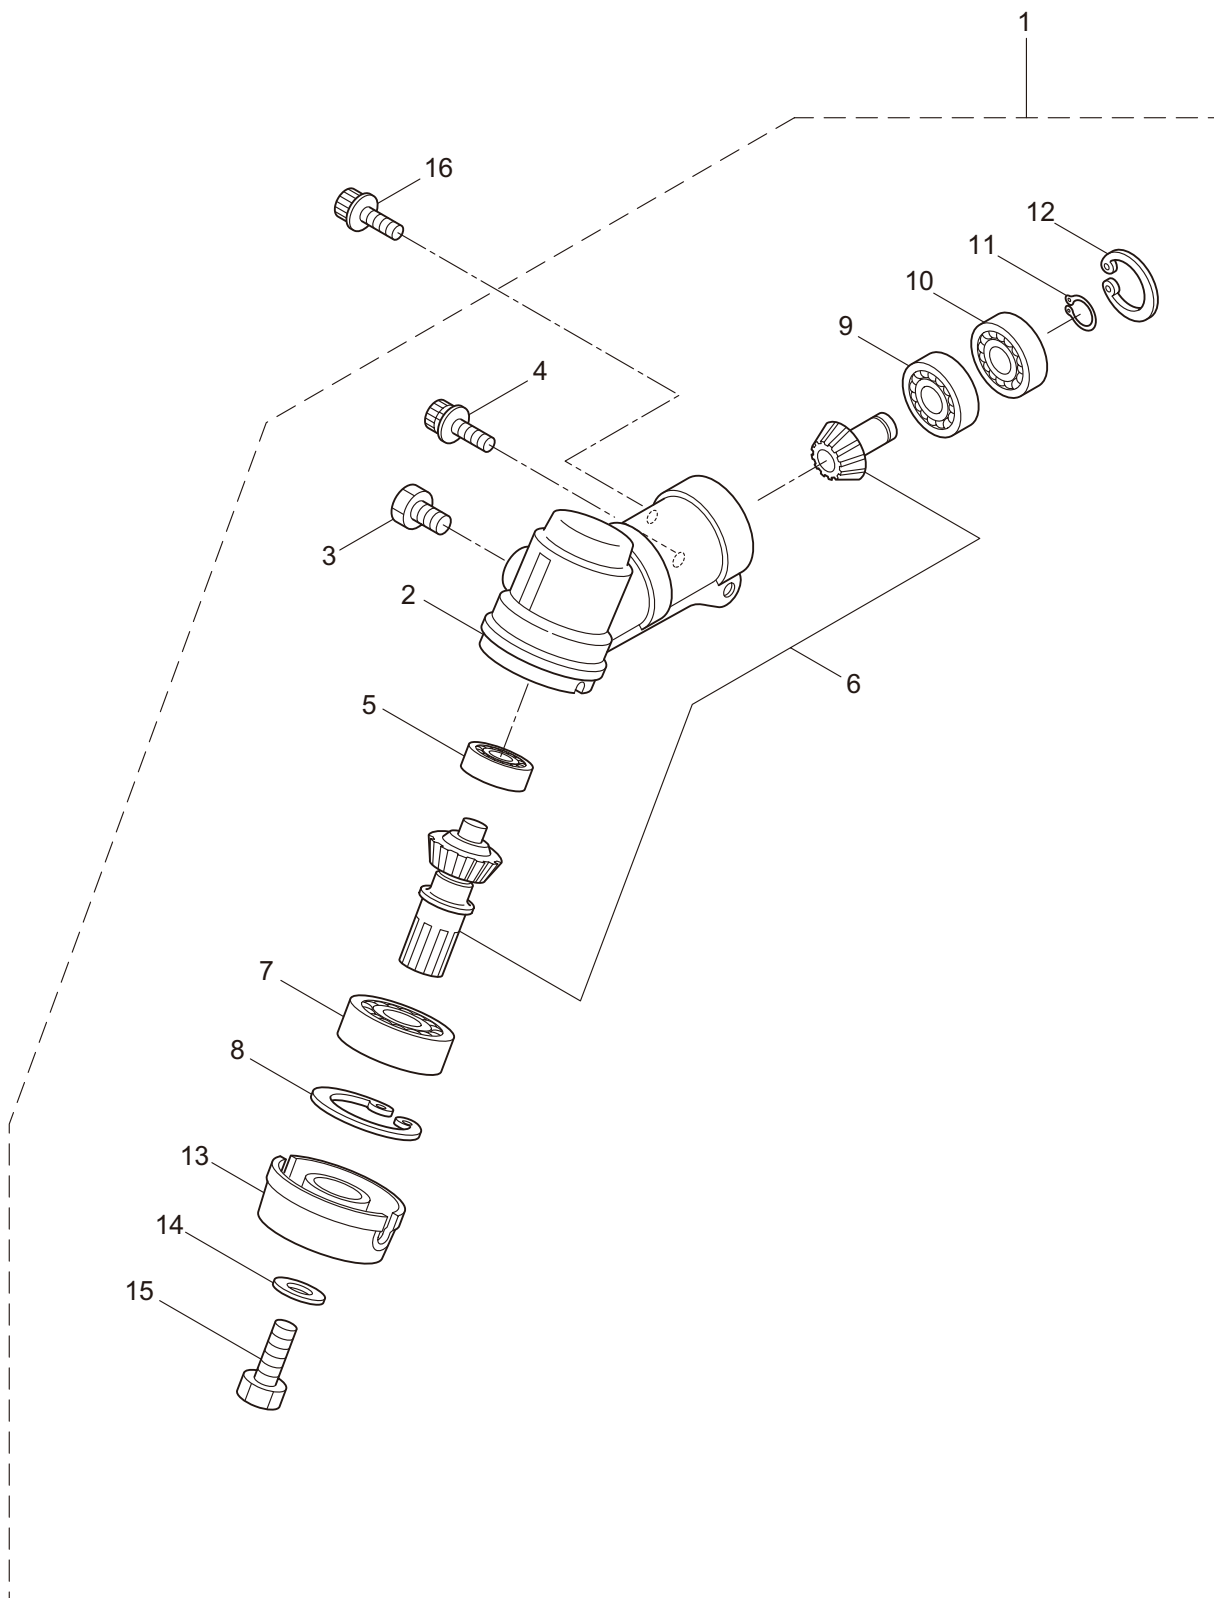

PARTS LIST

B300L TURBO

CONTENTS

1. MAIN BODY	1 ~ 2
2. GEARCASE.....	3 ~ 4
3. ENGINE	5 ~ 8
4. CARBURETOR, FUEL TANK	9 ~ 12
5. ACCESSORIES	13 ~ 14

2019. 12.

P/N 524915

1. B300L TURBO
MAIN BODY

Ref. No.	Part No.	Part Name	Q'ty	Remarks
1-1	364854	B300L TURBO	1	
1-2	261250	Cap Screw	4	M5x20
1-3	215512	Clutch Case Ass'y	1	Incl.4-10
1-4	214592	Bearing Case	1	
1-5	214161	Bearing	2	#6000ZZ
1-6	054676	Snap Ring	1	#26
1-7	560309	Buffer	1	
1-8	214163	Washer	1	
1-9	092033	Screw	4	M5x15
1-10	214593	Driveshaft Tube Adapter	1	
1-11	261246	Cap Screw	1	M5x25
1-12	220078	Driveshaft Tube Ass'y	1	Incl.23,24
1-13	219268	Driveshaft Ass'y	1	
1-14	054677	Clutch Drum	1	
1-15	211736	Shaft Grip	1	
1-16	211737	Band	2	
1-17	242050	Throttle Trigger Ass'y	1	Incl.18
1-18	237241	Label	1	
1-19	235752	Throttle Cable	1	
1-20	213548	Plastic Tube	1	#10x200L
1-21	225962	Bracket	1	
1-22	242079	Label	1	B300L TURBO
1-23	221501	Label	1	Warning
1-24	221502	Label	1	Caution
1-25	227816	Loop Handle Ass'y	1	Incl.26
1-26	215608	Cap Screw	4	M5x30x16
1-27	226300	Safety Cover Ass'y	1	Incl.28-32
1-28	225961	Safety Cover	1	
1-29	231493	String Cutter	1	
1-30	227817	Bolt	2	M5x12
1-31	081027	Nut	2	M5
1-32	212972	String Cutter Cover	1	
1-33	225963	Threaded Bracket	1	
1-34	261612	Cap Screw	2	M5x30
1-35	232898	Label	1	TURBO

2. B300L TURBO GEARCASE

Ref. No.	Part No.	Part Name	Q'ty	Remarks
2-1	232718	Gearcase Ass'y	1	Incl.2-15
2-2	232719	Gearcase	1	
2-3	234109	Bolt	1	M8x8
2-4	261246	Cap Screw	1	M5x25
2-5	210560	Bearing	1	#609
2-6	233332	Gear Set	1	
2-7	232724	Bearing	1	#6203 2RS
2-8	012381	Snap Ring	1	#40
2-9	210560	Bearing	1	#609
2-10	140268	Bearing	1	#609Z
2-11	228477	Snap Ring	1	#9
2-12	140270	Snap Ring	1	#24
2-13	232726	Boss Adapter	1	
2-14	127216	Washer	1	M8
2-15	221998	Bolt	1	M8x12,Counterclockwise
2-16	261233	Cap Screw	1	M5x12