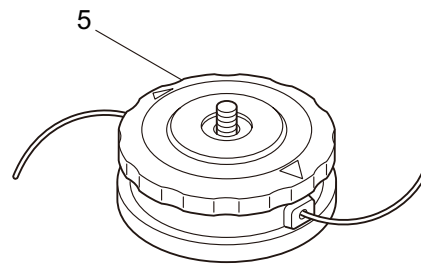

5. B270L
ACCESSORIES

Ref. No.	Part No.	Part Name	Q'ty	Remarks
5-1	210418	Box Spanner	1	13x19x(+)
5-2	219431	Wrench	1	3mm
5-3	219432	Wrench	1	4mm
5-4	242062	Instruction Manual	1	B230-300L/TURBO
5-5	241308	Semi-Auto Head	1