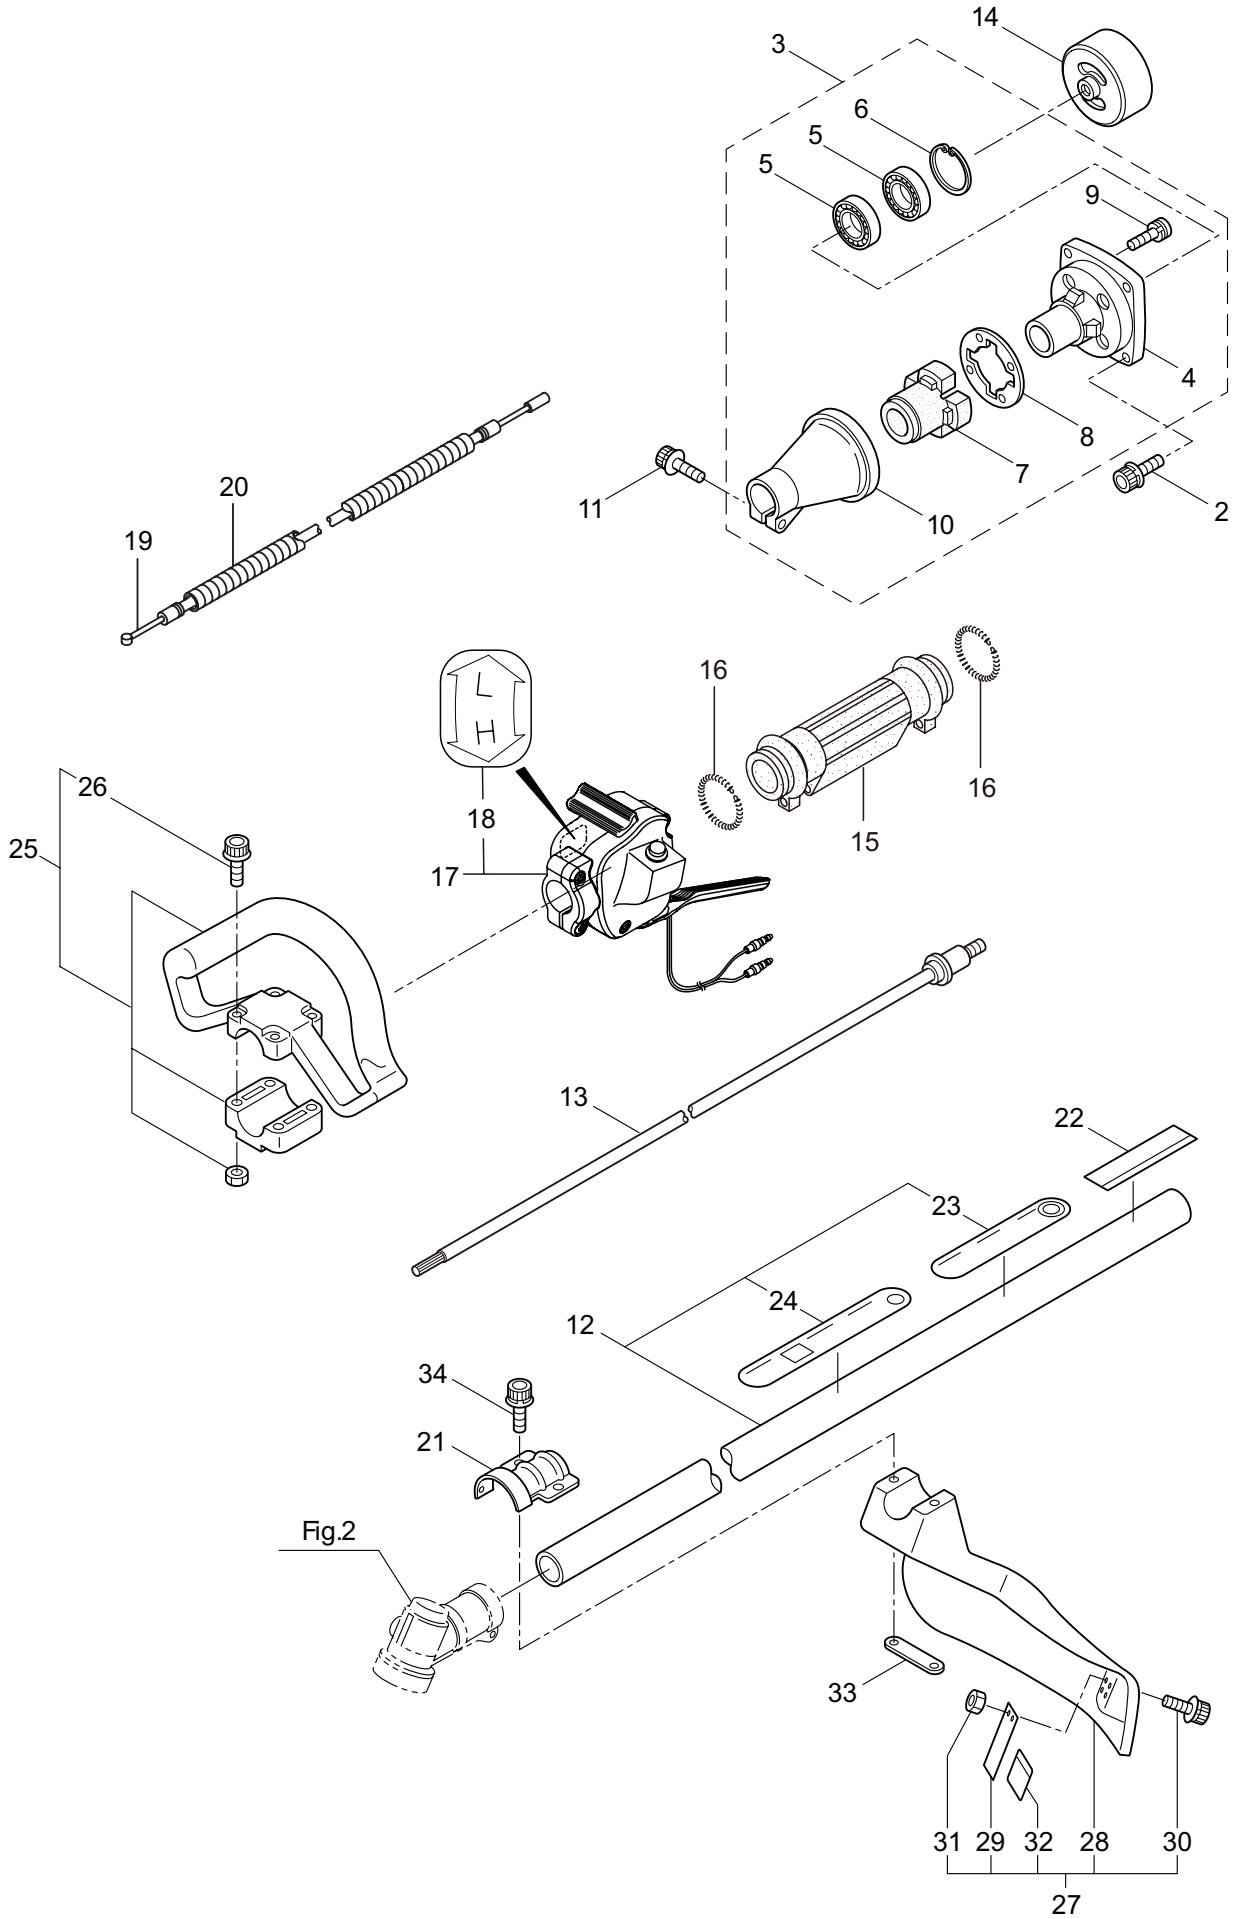

## CONTENTS

1. MAIN BODY .....	1 ~ 2
2. GEARCASE.....	3 ~ 4
3. ENGINE .....	5 ~ 8
4. CARBURETOR, FUEL TANK .....	9 ~ 12
5. ACCESSORIES .....	13 ~ 14

2019. 12.

P/N 524911

1. B270L  
MAIN BODY

Ref. No.	Part No.	Part Name	Q'ty	Remarks
1-1	364850	B270L	1	
1-2	261250	Cap Screw	4	M5x20
1-3	215512	Clutch Case Ass'y	1	Incl.4-10
1-4	214592	Bearing Case	1	
1-5	214161	Bearing	2	#6000ZZ
1-6	054676	Snap Ring	1	#26
1-7	560309	Buffer	1	
1-8	214163	Washer	1	
1-9	092033	Screw	4	M5x15
1-10	214593	Driveshaft Tube Adapter	1	
1-11	261246	Cap Screw	1	M5x25
1-12	220078	Driveshaft Tube Ass'y	1	Incl.23,24
1-13	219268	Driveshaft Ass'y	1	
1-14	054677	Clutch Drum	1	
1-15	211736	Shaft Grip	1	
1-16	211737	Band	2	
1-17	242050	Throttle Trigger Ass'y	1	Incl.18
1-18	237241	Label	1	
1-19	235752	Throttle Cable	1	
1-20	213548	Plastic Tube	1	#10x200L
1-21	225962	Bracket	1	
1-22	242065	Label	1	B270L
1-23	221501	Label	1	Warning
1-24	221502	Label	1	Caution
1-25	227816	Loop Handle Ass'y	1	Incl.26
1-26	215608	Cap Screw	4	M5x30x16
1-27	226300	Safety Cover Ass'y	1	Incl.28-32
1-28	225961	Safety Cover	1	
1-29	231493	String Cutter	1	
1-30	227817	Bolt	2	M5x12
1-31	081027	Nut	2	M5
1-32	212972	String Cutter Cover	1	
1-33	225963	Threaded Bracket	1	
1-34	261612	Cap Screw	2	M5x30

2. B270L  
GEARCASE

Ref. No.	Part No.	Part Name	Q'ty	Remarks
2-1	225959	Gearcase Ass'y	1	Incl.2-15
2-2	225960	Gearcase	1	
2-3	234109	Bolt	1	M8x8
2-4	261246	Cap Screw	1	M5x25
2-5	210554	Bearing	1	#608
2-6	227106	Gear Set	1	
2-7	215762	Blade Shaft	1	
2-8	212999	Bearing	1	#6001 2RK
2-9	055185	Snap Ring	1	H28
2-10	210560	Bearing	1	#609
2-11	140268	Bearing	1	#609Z
2-12	228477	Snap Ring	1	#9
2-13	140270	Snap Ring	1	#24
2-14	222890	Boss Adapter	1	
2-15	221998	Bolt	1	M8x12,Counterclockwise
2-16	261233	Cap Screw	1	M5x12