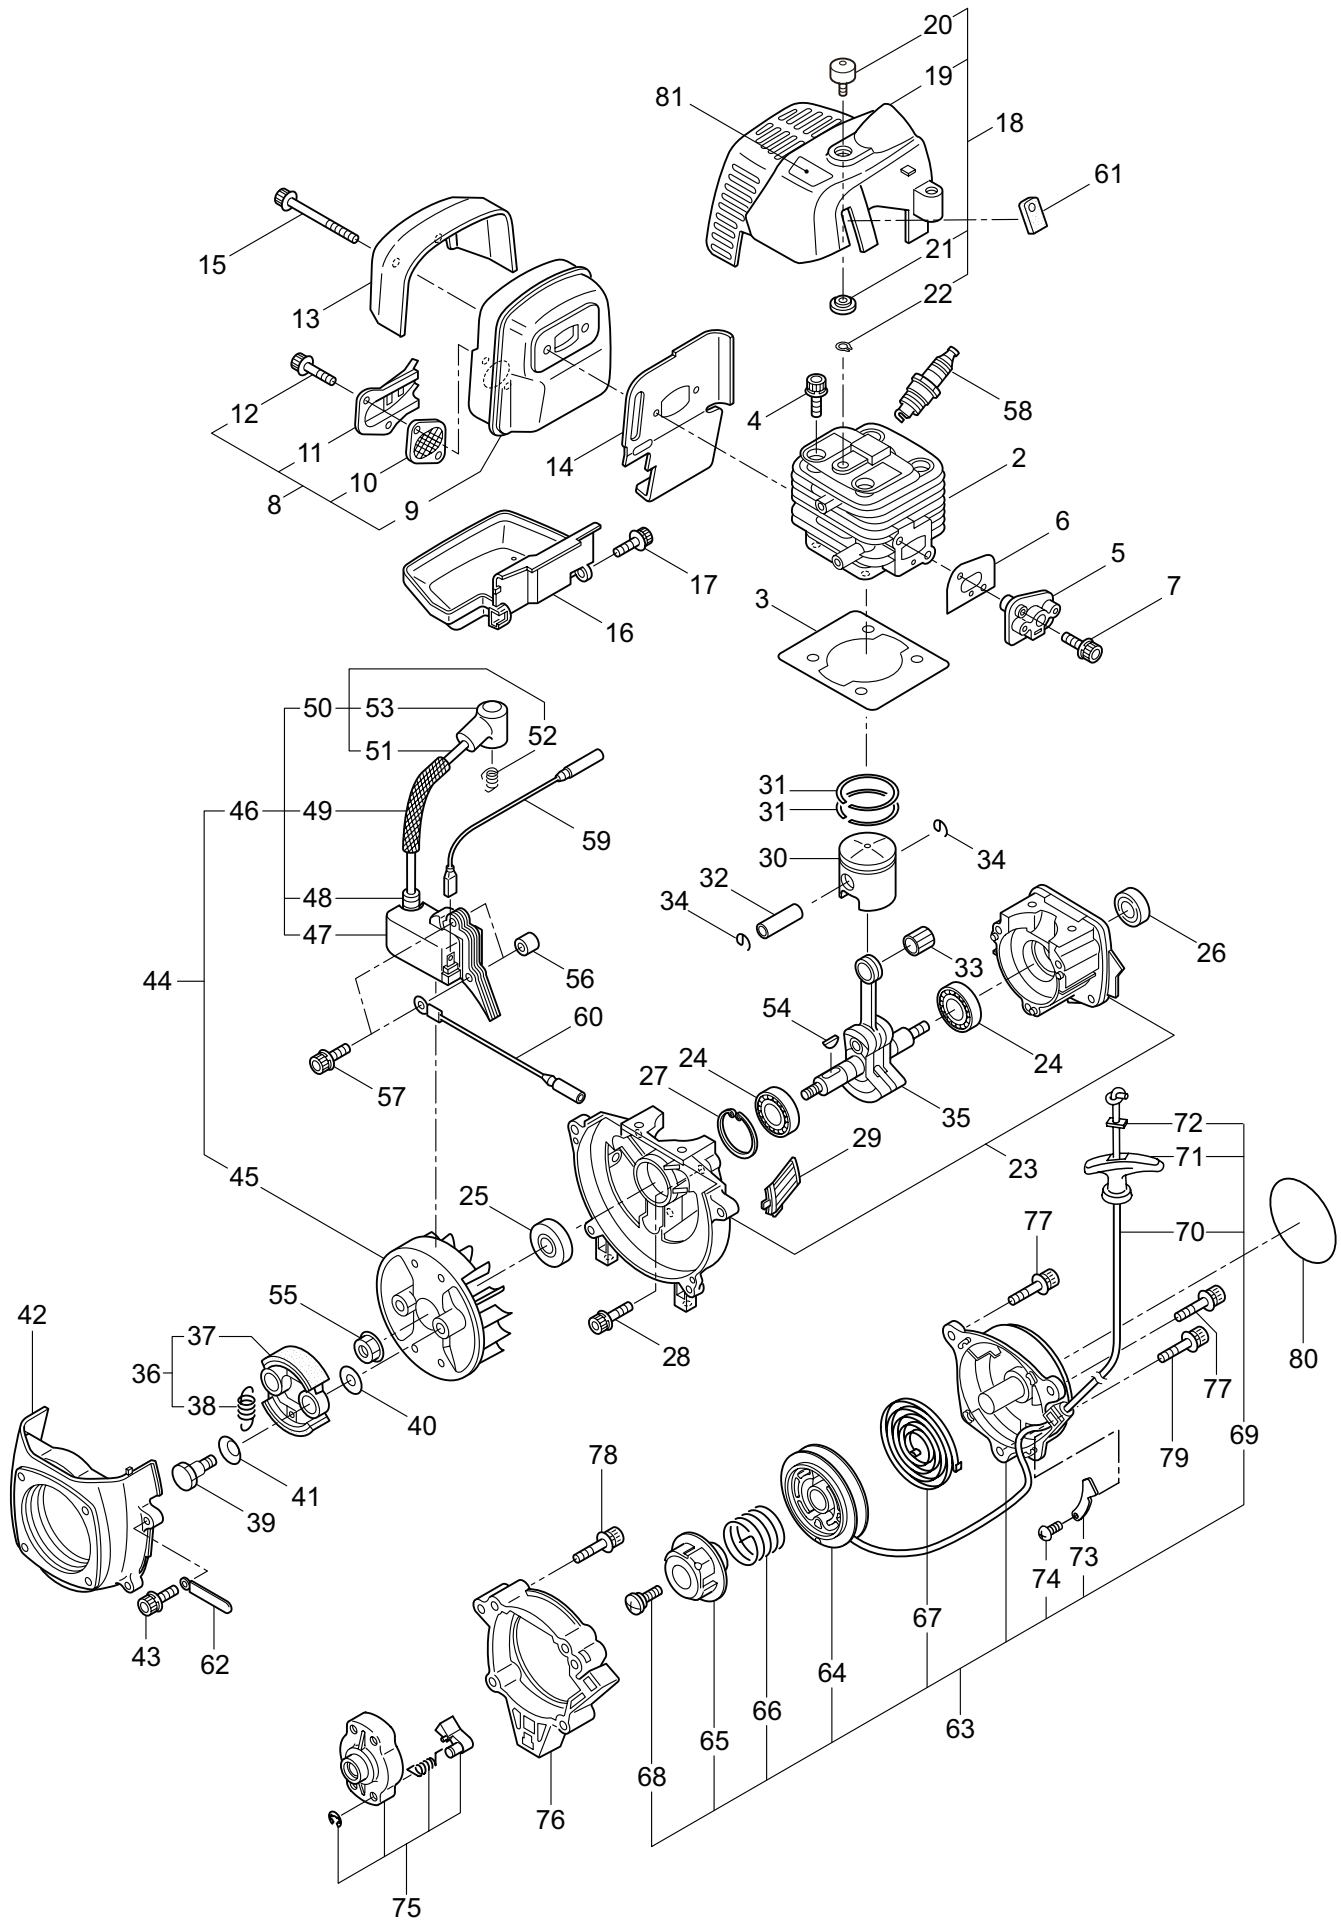

3. B270L ENGINE

Ref. No.	Part No.	Part Name	Q'ty	Remarks
3-1	875380	Engine	1	CE260/88
3-2	283734	Cylinder	1	
3-3	283783	Gasket	1	
3-4	261250	Cap Screw	4	M5x20
3-5	269144	Insulator	1	New gasket required
3-6	267049	Gasket	1	
3-7	265924	Cap Screw	2	M5x25
3-8	282208	Muffler Ass'y	1	Incl.9-12
3-9	282209	Muffler Comp	1	
3-10	267056	Spark Arrester	1	
3-11	268171	Muffler Tail	1	
3-12	265107	Cap Screw	2	M4x10
3-13	284071	Holder	1	
3-14	283940	Gasket	1	
3-15	266402	Cap Screw	2	M5x55
3-16	281435	Under Cover	1	
3-17	267191	Cap Screw	1	M5x16
3-18	286707	Top Cover Ass'y	1	Incl.19-22
3-19	281434	Top Cover	1	
3-20	286300	Knob	1	
3-21	261020	Spacer	1	
3-22	261734	Snap Ring	1	#5
3-23	289582	Crankcase	1	
3-24	280488	Bearing	2	PPL 6001
3-25	261492	Oil Seal	1	ISCD12287
3-26	261386	Oil Seal	1	ISCD12227
3-27	055185	Snap Ring	1	H28
3-28	261612	Cap Screw	3	M5x30
3-29	281442	Screen	1	
3-30	272809	Piston	1	
3-31	261496	Piston Ring	2	(2)Required
3-32	261497	Piston Pin	1	
3-33	261037	Bearing,Needle	1	KBK8x11x11.8x1
3-34	261576	Clip,Piston	2	
3-35	265197	Crankshaft/Conn.Rod Ass'y	1	
3-36	267327	Clutch Ass'y	1	Incl.37,38
3-37	267342	Clutch Shoe	2	(2)required
3-38	267345	Spring,Clutch	1	
3-39	264505	Bolt	2	
3-40	261189	Washer	2	6x16.5x1.2
3-41	261777	Wave Washer	2	
3-42	281433	Fan Cover	1	
3-43	261250	Cap Screw	4	M5x20
3-44	283729	Magneto Ass'y	1	Incl.45-53
3-45	268253	Rotor/Fan	1