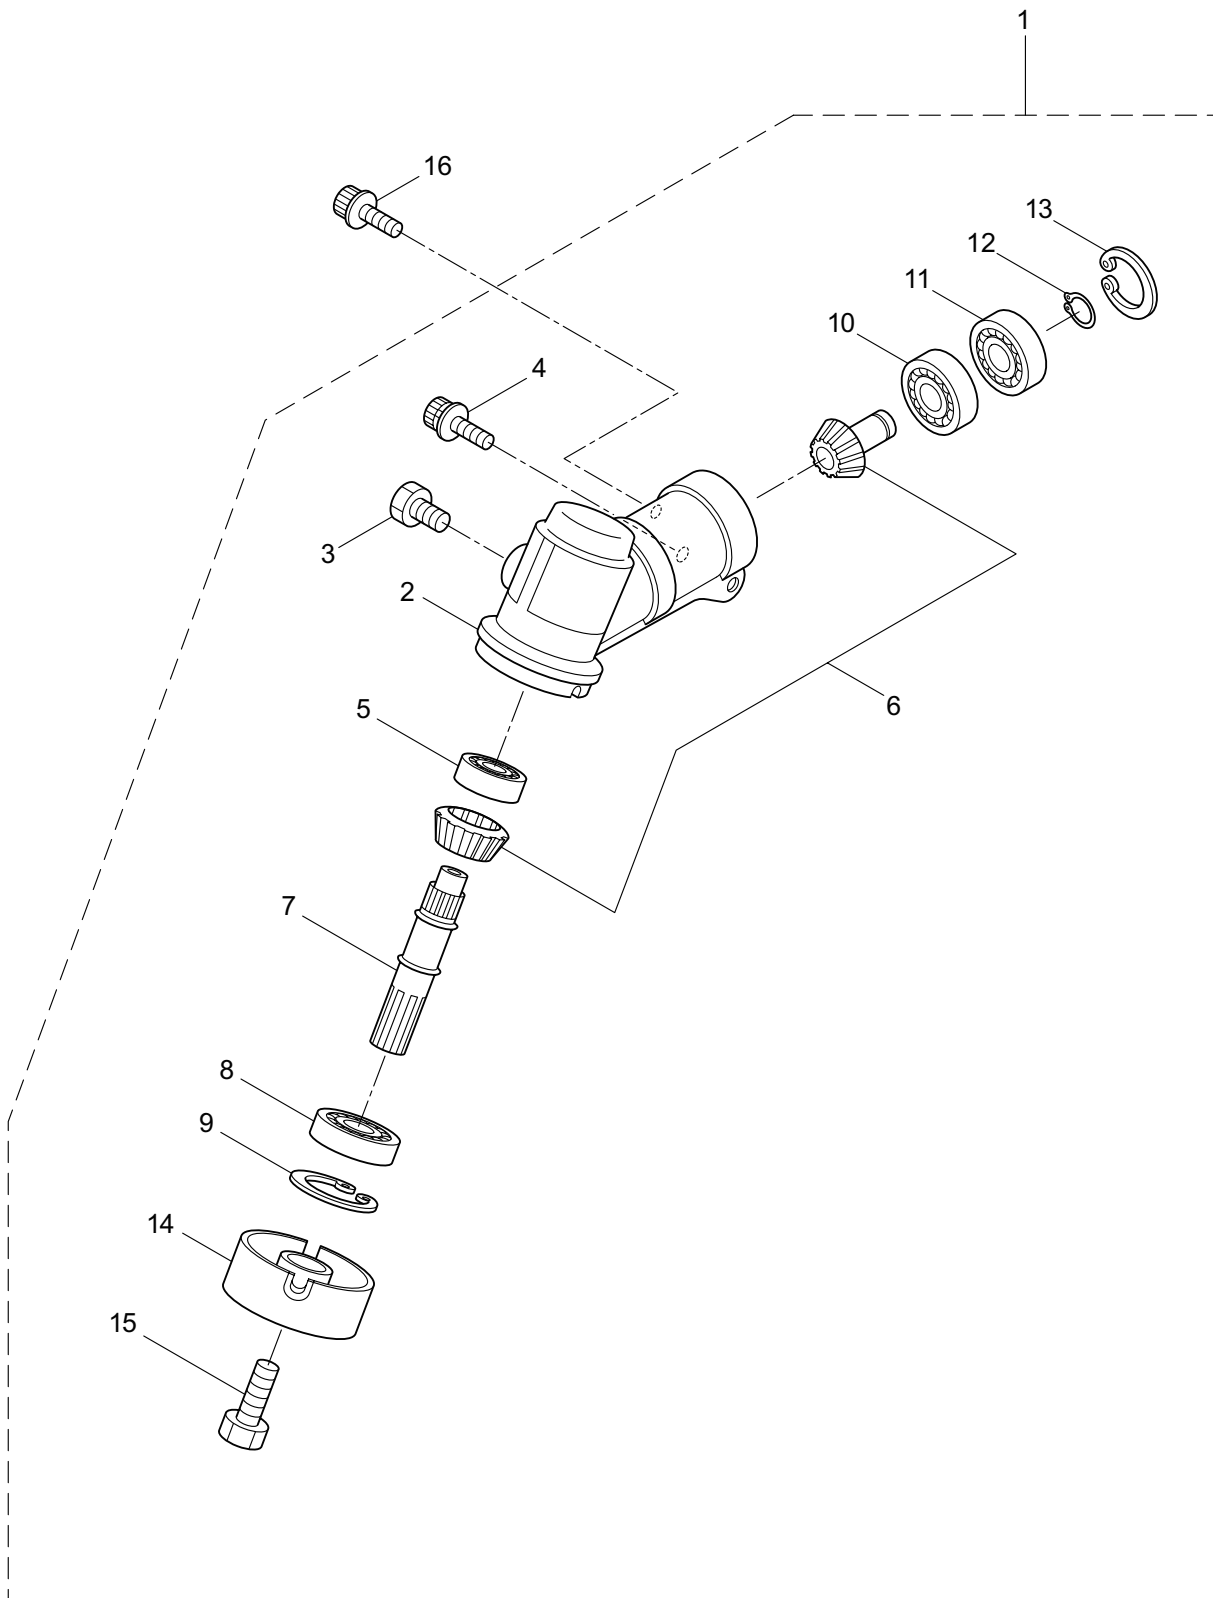

## CONTENTS

1. MAIN BODY .....	1 ~ 2
2. GEARCASE.....	3 ~ 4
3. ENGINE .....	5 ~ 8
4. CARBURETOR, FUEL TANK .....	9 ~ 12
5. ACCESSORIES .....	13 ~ 14

2019. 12.

P/N 524911

1. B270L  
MAIN BODY

Ref. No.	Part No.	Part Name	Q'ty	Remarks
1-1	364850	B270L	1	
1-2	261250	Cap Screw	4	M5x20
1-3	215512	Clutch Case Ass'y	1	Incl.4-10
1-4	214592	Bearing Case	1	
1-5	214161	Bearing	2	#6000ZZ
1-6	054676	Snap Ring	1	#26
1-7	560309	Buffer	1	
1-8	214163	Washer	1	
1-9	092033	Screw	4	M5x15
1-10	214593	Driveshaft Tube Adapter	1	
1-11	261246	Cap Screw	1	M5x25
1-12	220078	Driveshaft Tube Ass'y	1	Incl.23,24
1-13	219268	Driveshaft Ass'y	1	
1-14	054677	Clutch Drum	1	
1-15	211736	Shaft Grip	1	
1-16	211737	Band	2	
1-17	242050	Throttle Trigger Ass'y	1	Incl.18
1-18	237241	Label	1	
1-19	235752	Throttle Cable	1	
1-20	213548	Plastic Tube	1	#10x200L
1-21	225962	Bracket	1	
1-22	242065	Label	1	B270L
1-23	221501	Label	1	Warning
1-24	221502	Label	1	Caution
1-25	227816	Loop Handle Ass'y	1	Incl.26
1-26	215608	Cap Screw	4	M5x30x16
1-27	226300	Safety Cover Ass'y	1	Incl.28-32
1-28	225961	Safety Cover	1	
1-29	231493	String Cutter	1	
1-30	227817	Bolt	2	M5x12
1-31	081027	Nut	2	M5
1-32	212972	String Cutter Cover	1	
1-33	225963	Threaded Bracket	1	
1-34	261612	Cap Screw	2	M5x30

2. B270L  
GEARCASE

Ref. No.	Part No.	Part Name	Q'ty	Remarks
2-1	225959	Gearcase Ass'y	1	Incl.2-15
2-2	225960	Gearcase	1	
2-3	234109	Bolt	1	M8x8
2-4	261246	Cap Screw	1	M5x25
2-5	210554	Bearing	1	#608
2-6	227106	Gear Set	1	
2-7	215762	Blade Shaft	1	
2-8	212999	Bearing	1	#6001 2RK
2-9	055185	Snap Ring	1	H28
2-10	210560	Bearing	1	#609
2-11	140268	Bearing	1	#609Z
2-12	228477	Snap Ring	1	#9
2-13	140270	Snap Ring	1	#24
2-14	222890	Boss Adapter	1	
2-15	221998	Bolt	1	M8x12,Counterclockwise
2-16	261233	Cap Screw	1	M5x12