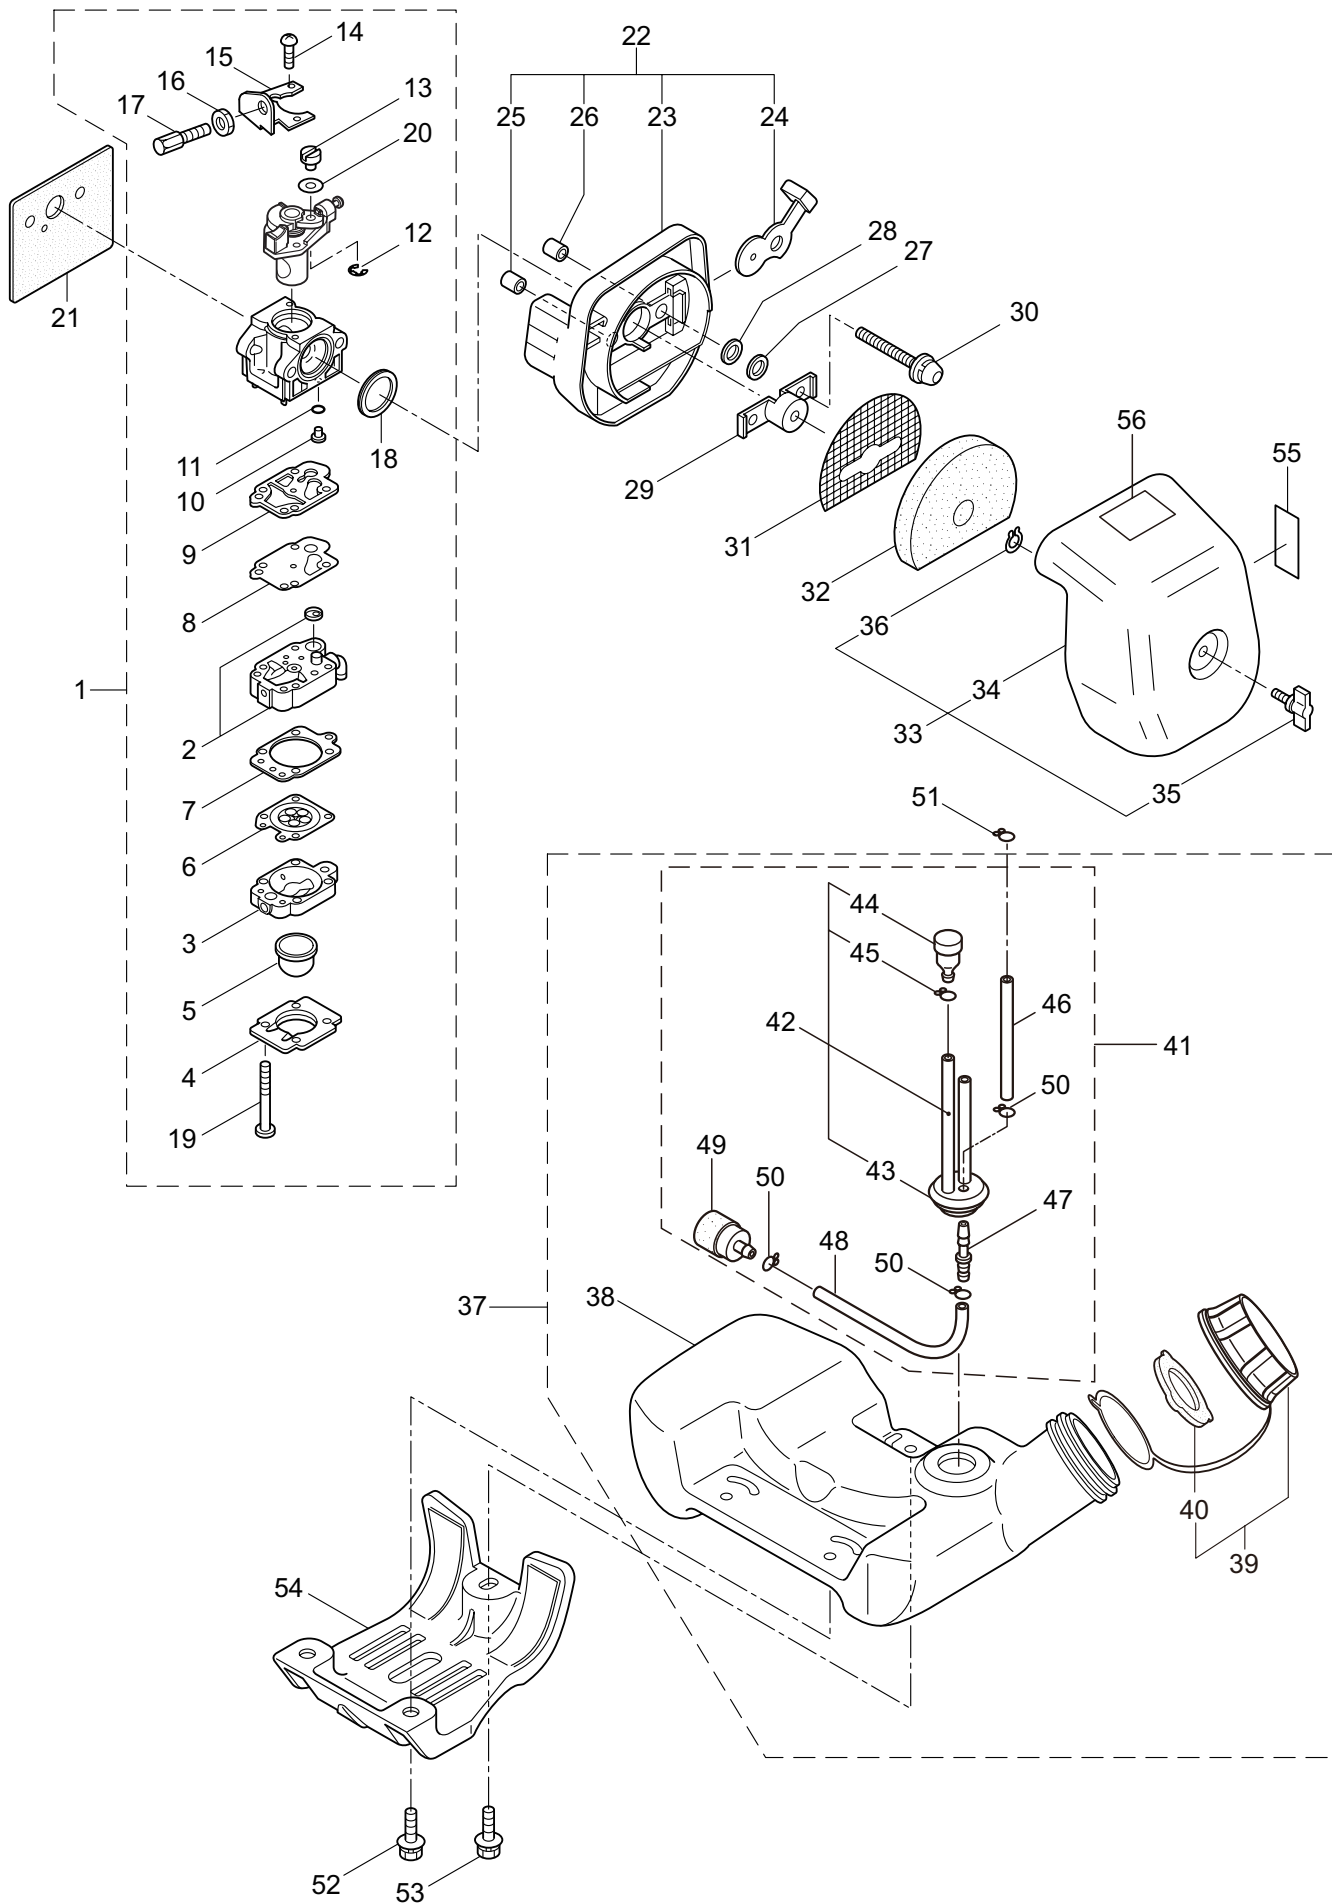

4. B270L
CARBURETOR, FUEL TANK

Ref. No.	Part No.	Part Name	Q'ty	Remarks
4-1	283898	Carburetor Ass'y	1	Incl.2-20 New gasket required
4-2	264155	Pump Body	1	
4-3	262991	Purge Body	1	
4-4	262992	Cover Plate	1	
4-5	261874	Primer Bulb	1	
4-6	283905	Diaphragm, Meterring	1	
4-7	262993	Gasket	1	
4-8	262994	Diaphragm,Fuel Pump	1	
4-9	282576	Gasket	1	
4-10	281487	Main Jet	1	#37
4-11	261871	O-Ring	1	
4-12	261876	E-Ring	1	
4-13	261658	Swivel	1	
4-14	261875	Screw	2	
4-15	264677	Bracket	1	
4-16	261878	Nut	1	
4-17	263994	Adapter	1	
4-18	261657	Packing	1	
4-19	262996	Screw	4	
4-20	264678	Washer	1	
4-21	269762	Gasket	1	
4-22	268055	Air Filter Case Ass'y	1	Incl.23-26
4-23	268056	Air Filter Case	1	
4-24	268057	Valve	1	
4-25	268157	Sleeve	1	5.5x7.1x6L
4-26	268412	Sleeve	1	5.2x7.1x6.4L
4-27	263345	Packing	1	7.2x11xt1.3
4-28	263942	Washer	1	7.2x12xt0.15
4-29	263815	Stay	1	
4-30	264016	Cap Screw	2	M5x60
4-31	265026	Screen	1	
4-32	265027	Foam Element	1	
4-33	268058	Air Filter Cover Ass'y	1	Incl.34-36
4-34	268059	Air Filter Cover	1	
4-35	281438	Knob	1	
4-36	261734	Snap Ring	1	#5
4-37	246592	Fuel Tank Ass'y	1	Incl.38-50
4-38	284820	Fuel Tank	1	
4-39	289046	Tank Cap Ass'y	1	Incl.40
4-40	287058	Gasket	1	
4-41	289035	Fuel Pipe Pick-up Ass'y	1	Incl.42-50
4-42	289036	Fuel Pipe Ass'y	1	Incl.43-45
4-43	268065	Grommet	1	
4-44	261590	Breather	1	
4-45	261117	Clip	1