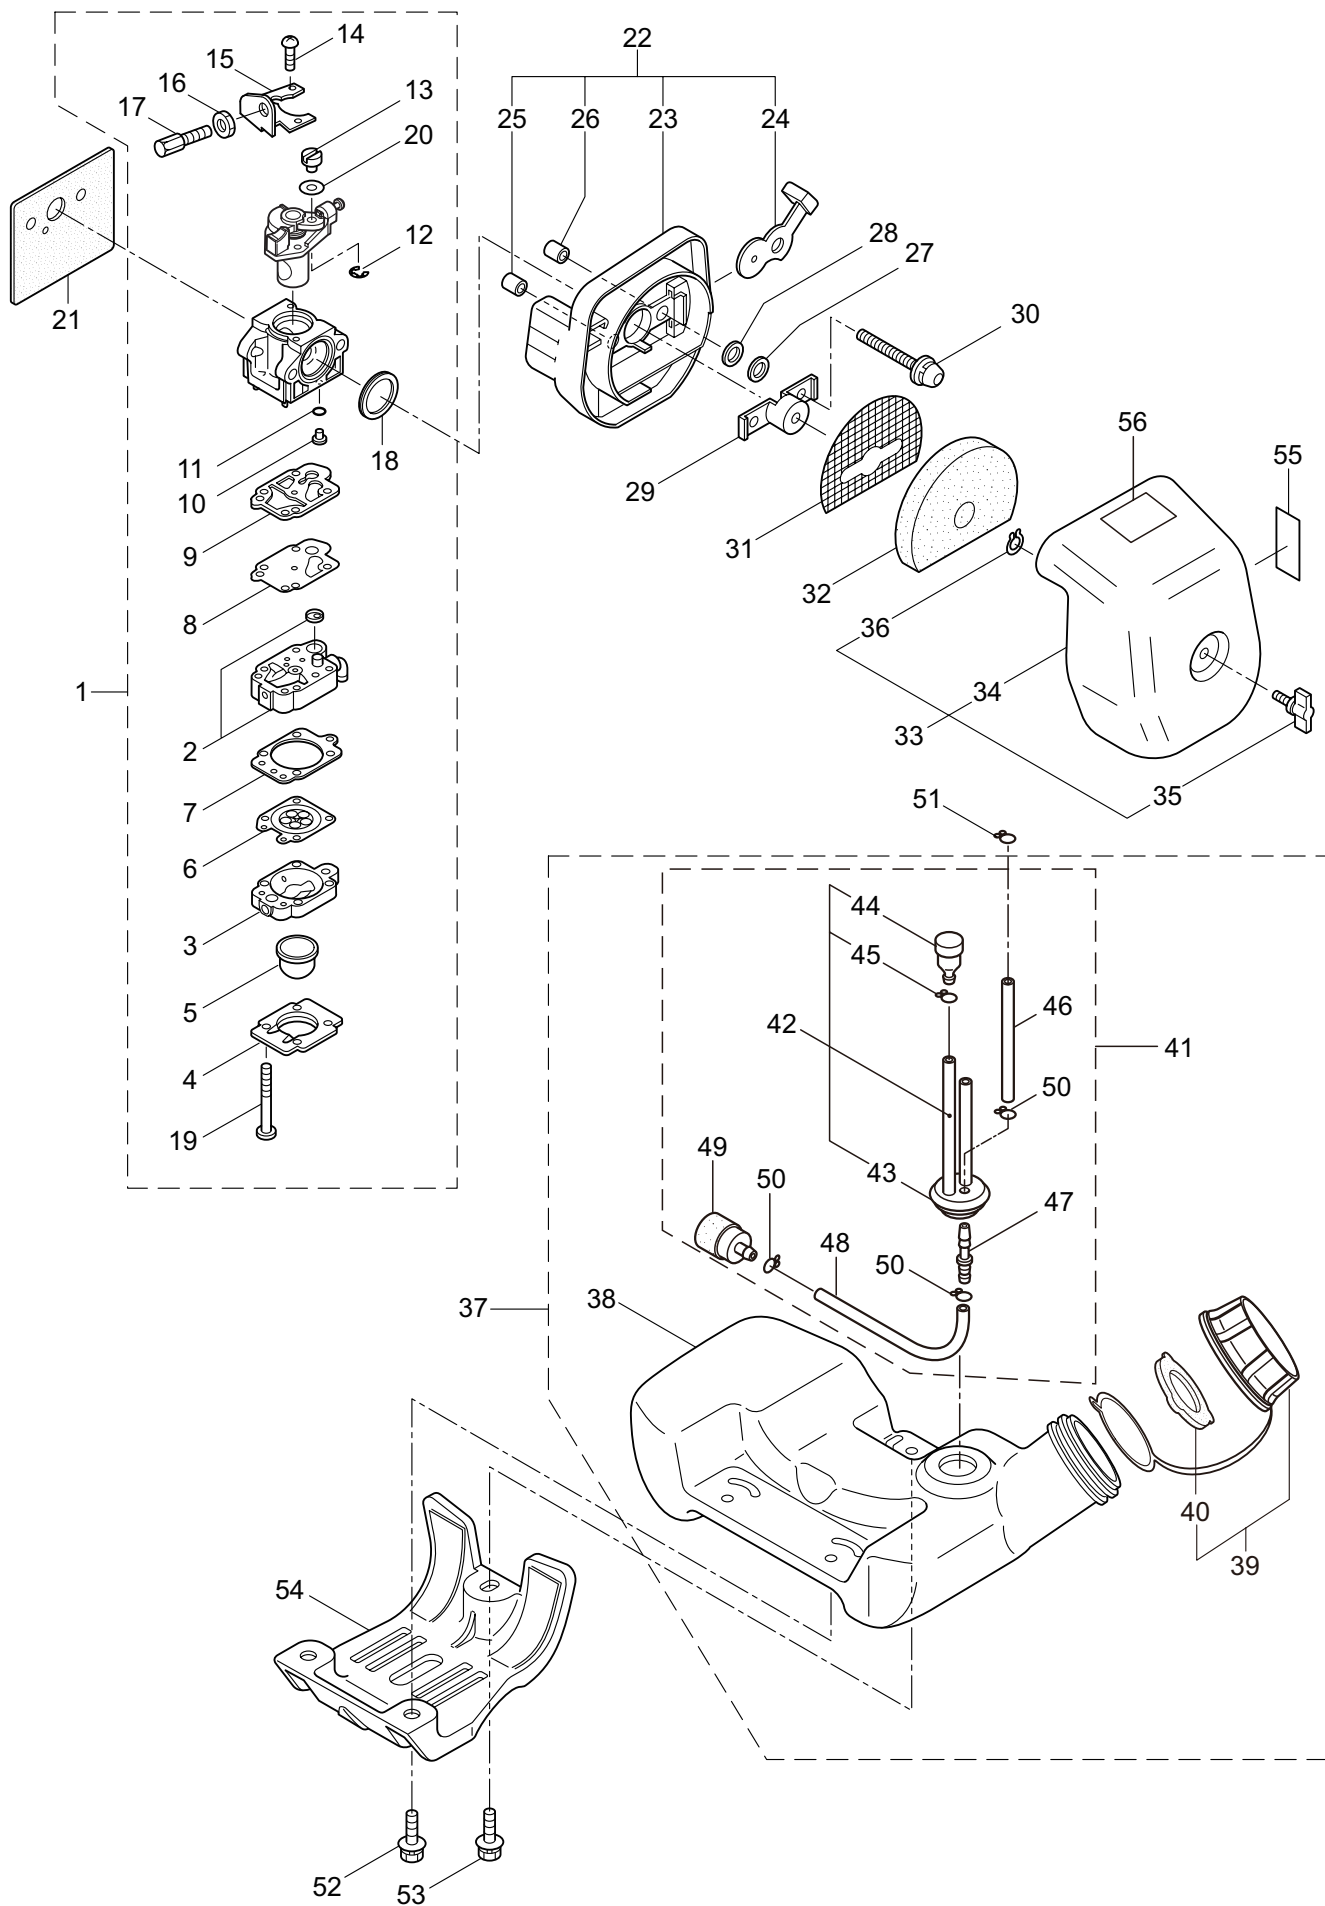

4. B270L
CARBURETOR, FUEL TANK

Ref. No.	Part No.	Part Name	Q'ty	Remarks
4-46	289028	Pipe A	1	3x5x53L
4-47	288921	Joint	1	
4-48	289033	Pipe	1	3x5x100L
4-49	277887	Filter Ass'y	1	
4-50	261117	Clip	3	
4-51	261117	Clip	1	
4-52	281714	Cap Screw	2	M5x20
4-53	281715	Cap Screw	1	M5x20
4-54	281441	Stand	1	
4-55	261352	Label	1	Choke
4-56	285188	Label	1