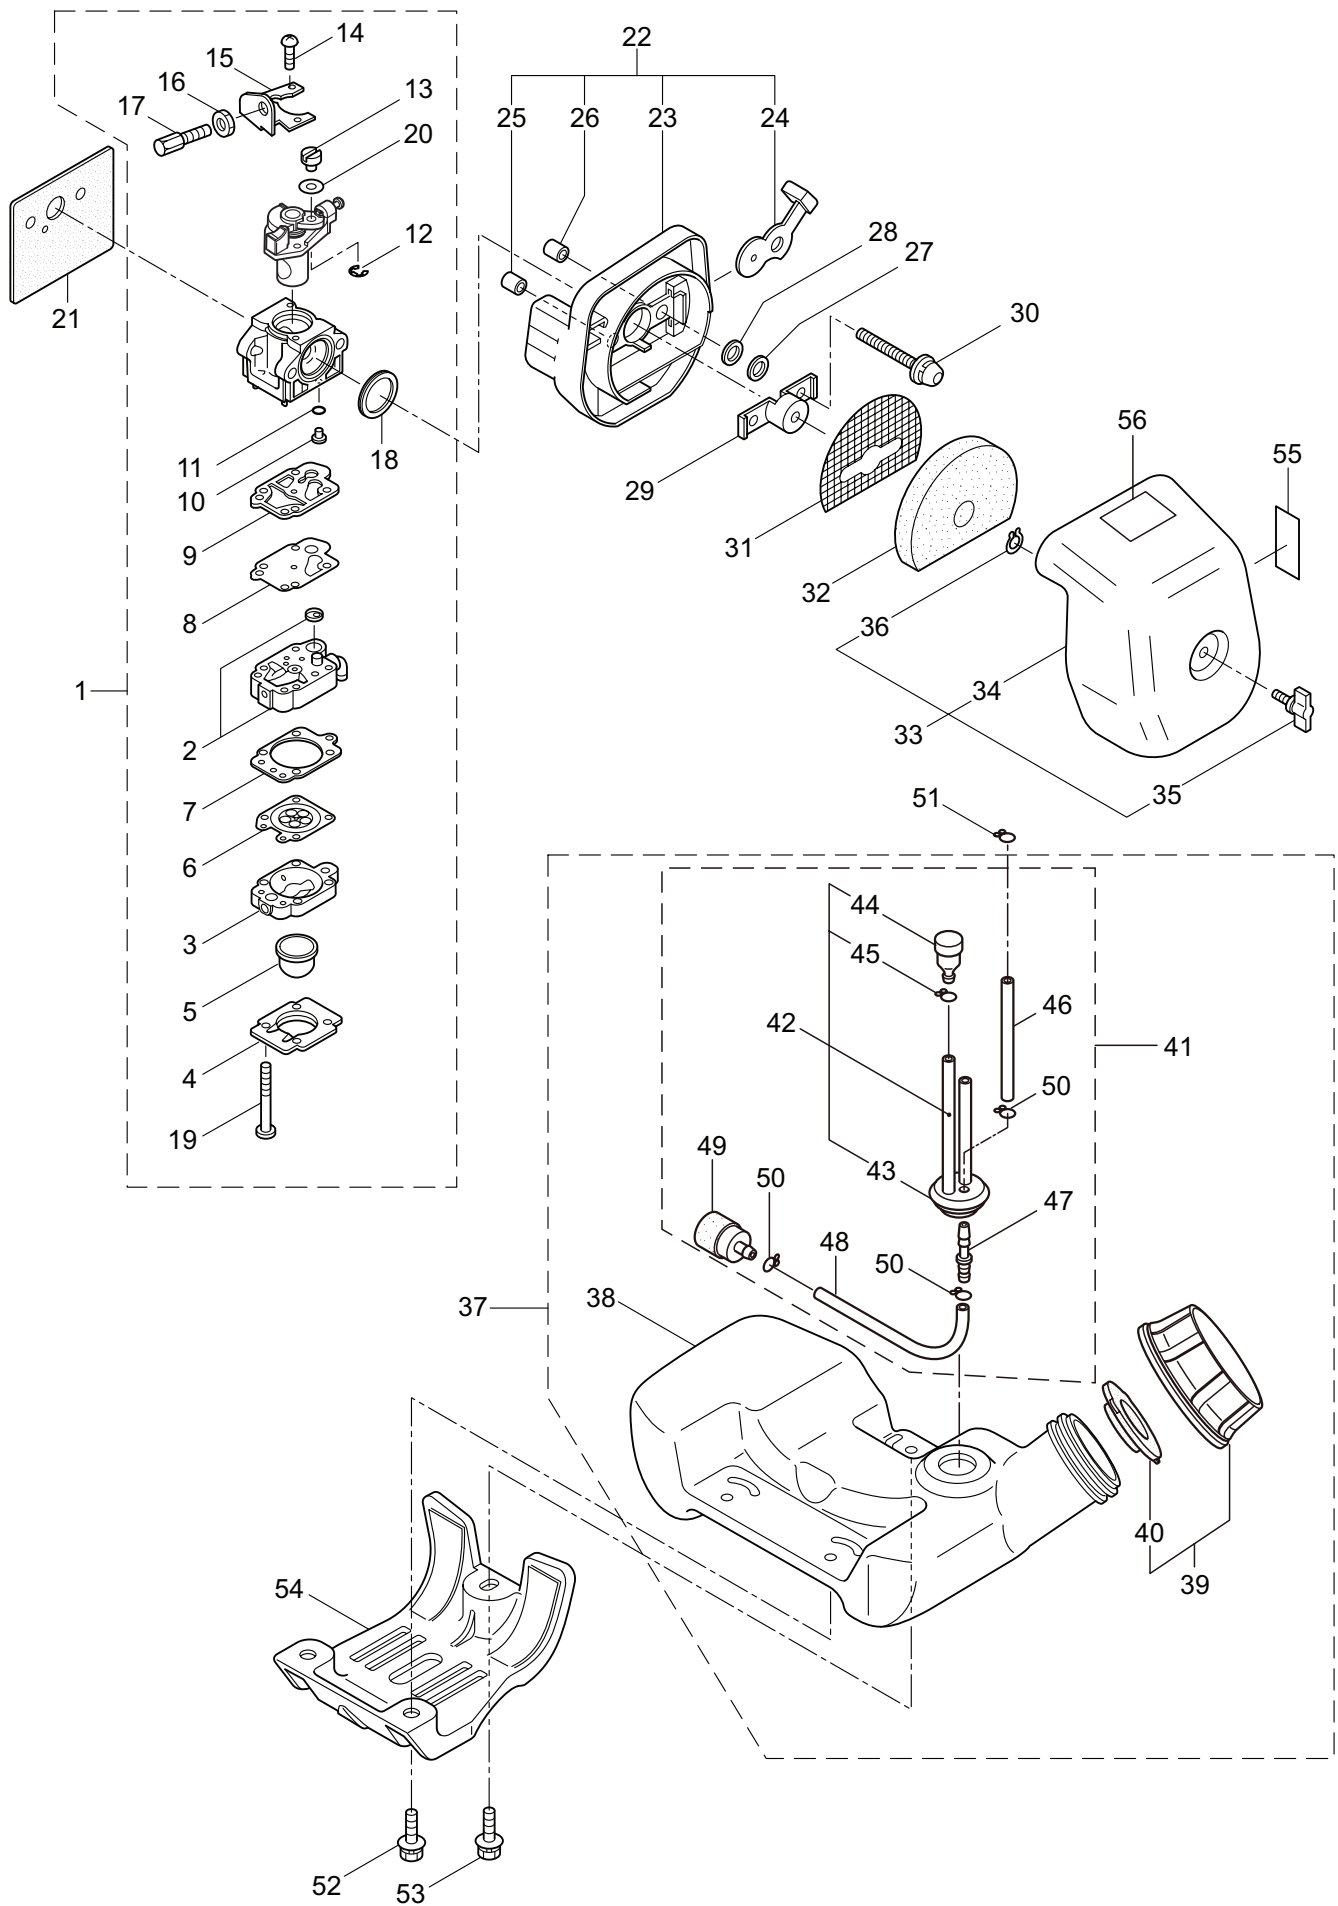

4. B27
CARBURETOR, FUEL TANK

Ref. No.	Part No.	Part Name	Q'ty	Remarks
4-46	289028	Pipe A	1	3x5x53L
4-47	288921	Joint	1	
4-48	289033	Pipe	1	3x5x100L
4-49	264653	Filter Ass'y	1	
4-50	261117	Clip	3	
4-51	261117	Clip	1	
4-52	281714	Cap Screw	2	M5x20
4-53	281715	Cap Screw	1	M5x20
4-54	281441	Stand	1	
4-55	261352	Label	1	Choke
4-56	285188	Label	1