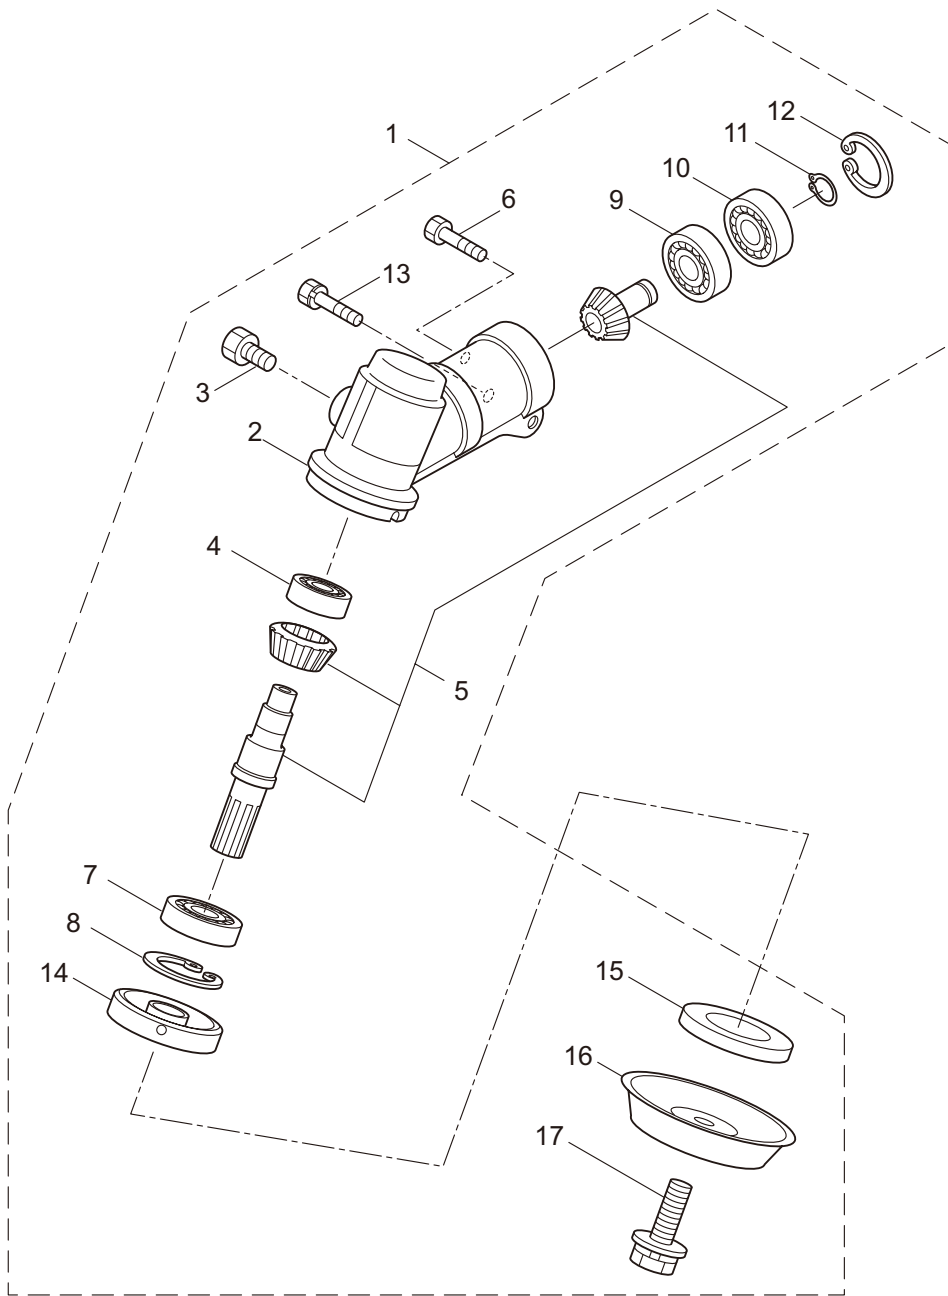

2. B27
GEARCASE

Ref. No.	Part No.	Part Name	Q'ty	Remarks
2-1	228403	Gearcase Ass'y	1	Incl.2-17
2-2	225960	Gearcase	1	
2-3	234247	Bolt	1	M8x8
2-4	227990	Bearing	1	#608
2-5	228416	Gear Set	1	
2-6	225896	Bolt	1	M5x10
2-7	227991	Bearing	1	#6001DDU
2-8	055185	Snap Ring	1	#28
2-9	227992	Bearing	1	#609
2-10	227993	Bearing	1	#609Z
2-11	228477	Snap Ring	1	#9
2-12	140270	Snap Ring	1	#24
2-13	092550	Bolt	1	M5x25-7T
2-14	212986	Boss Adapter	1	
2-15	140275	Clamping Washer	1	
2-16	215547	Stabilizer	1	
2-17	215610	Bolt	1	M8x22,Counterclockwise
2-18	232025	Instruction Manual	1	
2-19	210418	Box Spanner	1	13x19x(+)
2-20	219431	Wrench	1	3mm
2-21	219432	Wrench	1	4mm
2-22	022865	Double-ended Wrench	1	8x10
2-23	840337	Nylon Head (4)	1