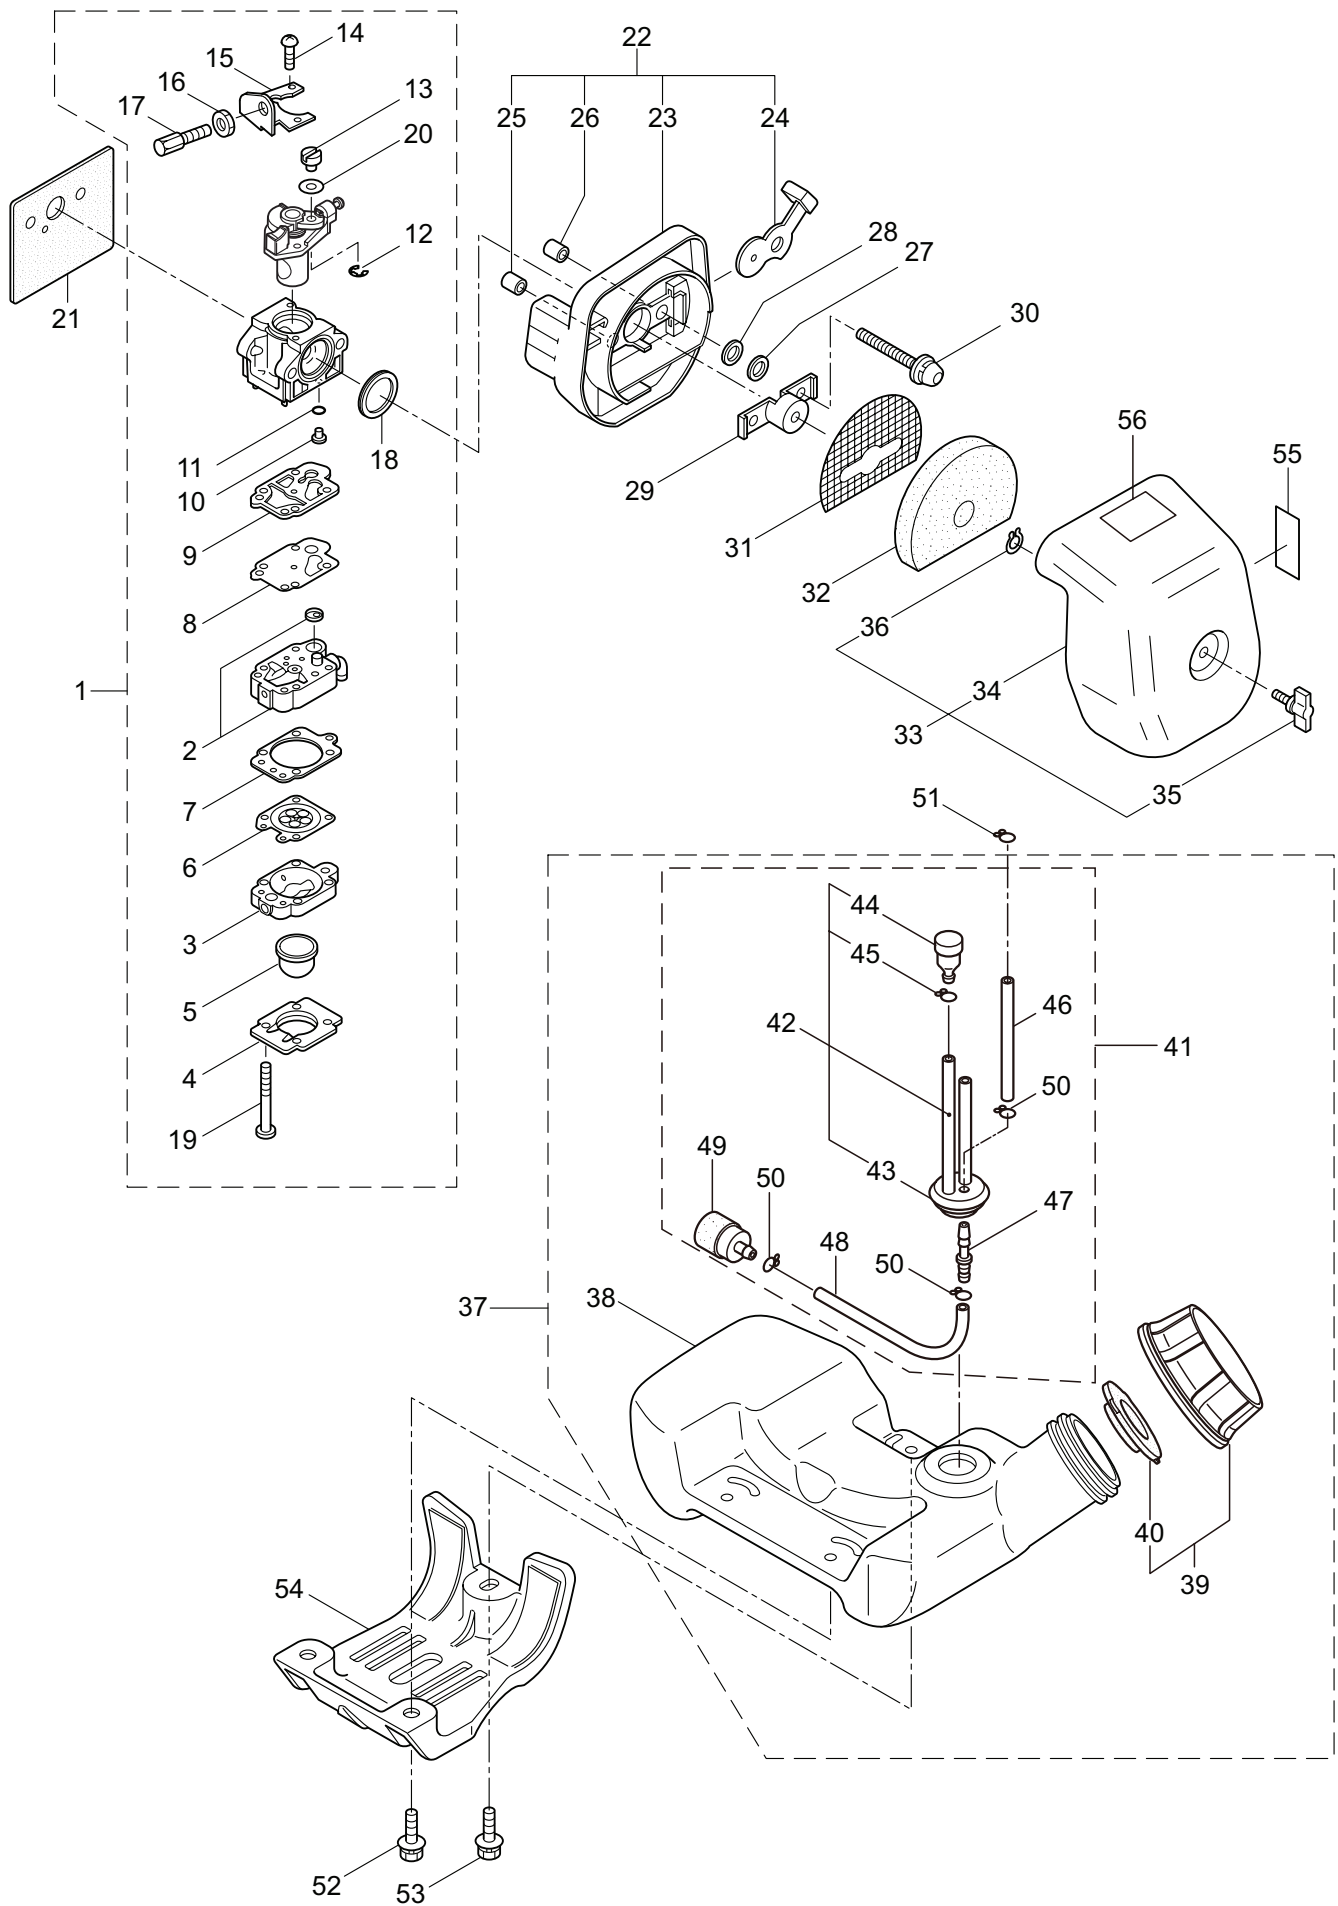

4. B27
CARBURETOR, FUEL TANK

Ref. No.	Part No.	Part Name	Q'ty	Remarks
4-1	283898	Carburetor Ass'y	1	Incl.2-20 New gasket required
4-2	264155	Pump Body	1	
4-3	262991	Purge Body	1	
4-4	262992	Cover Plate	1	
4-5	261874	Primer Bulb	1	
4-6	283905	Diaphragm, Meterring	1	
4-7	262993	Gasket	1	
4-8	262994	Diaphragm,Fuel Pump	1	
4-9	282576	Gasket	1	
4-10	281487	Main Jet	1	#37
4-11	261871	O-Ring	1	
4-12	261876	E-Ring	1	
4-13	261658	Swivel	1	
4-14	261875	Screw	2	
4-15	264677	Bracket	1	
4-16	261878	Nut	1	
4-17	263994	Adapter	1	
4-18	261657	Packing	1	
4-19	262996	Screw	4	
4-20	264678	Washer	1	
4-21	269762	Gasket	1	
4-22	268055	Air Filter Case Ass'y	1	Incl.23-26
4-23	268056	Air Filter Case	1	
4-24	268057	Valve	1	
4-25	268157	Sleeve	1	5.5x7.1x6L
4-26	268412	Sleeve	1	5.5x7.1x6.4L
4-27	263345	Packing	1	7.2x11xt1.3
4-28	263942	Washer	1	7.2x12xt0.15
4-29	263815	Stay	1	
4-30	264016	Cap Screw	2	M5x60
4-31	265026	Screen	1	
4-32	265027	Foam Element	1	
4-33	268058	Air Filter Cover Ass'y	1	Incl.34-36
4-34	268059	Air Filter Cover	1	
4-35	281438	Knob	1	
4-36	261734	Snap Ring	1	#5
4-37	289034	Fuel Tank Ass'y	1	Incl.38-50
4-38	284820	Fuel Tank	1	
4-39	289043	Fuel Tank Cap Ass'y	1	Incl.40
4-40	287058	Gasket	1	
4-41	289035	Fuel Pipe Pick-up Ass'y	1	Incl.42-50
4-42	289036	Fuel Pipe Ass'y	1	Incl.43-45
4-43	268065	Grommet	1	
4-44	261590	Breather	1	
4-45	261117	Clip	1