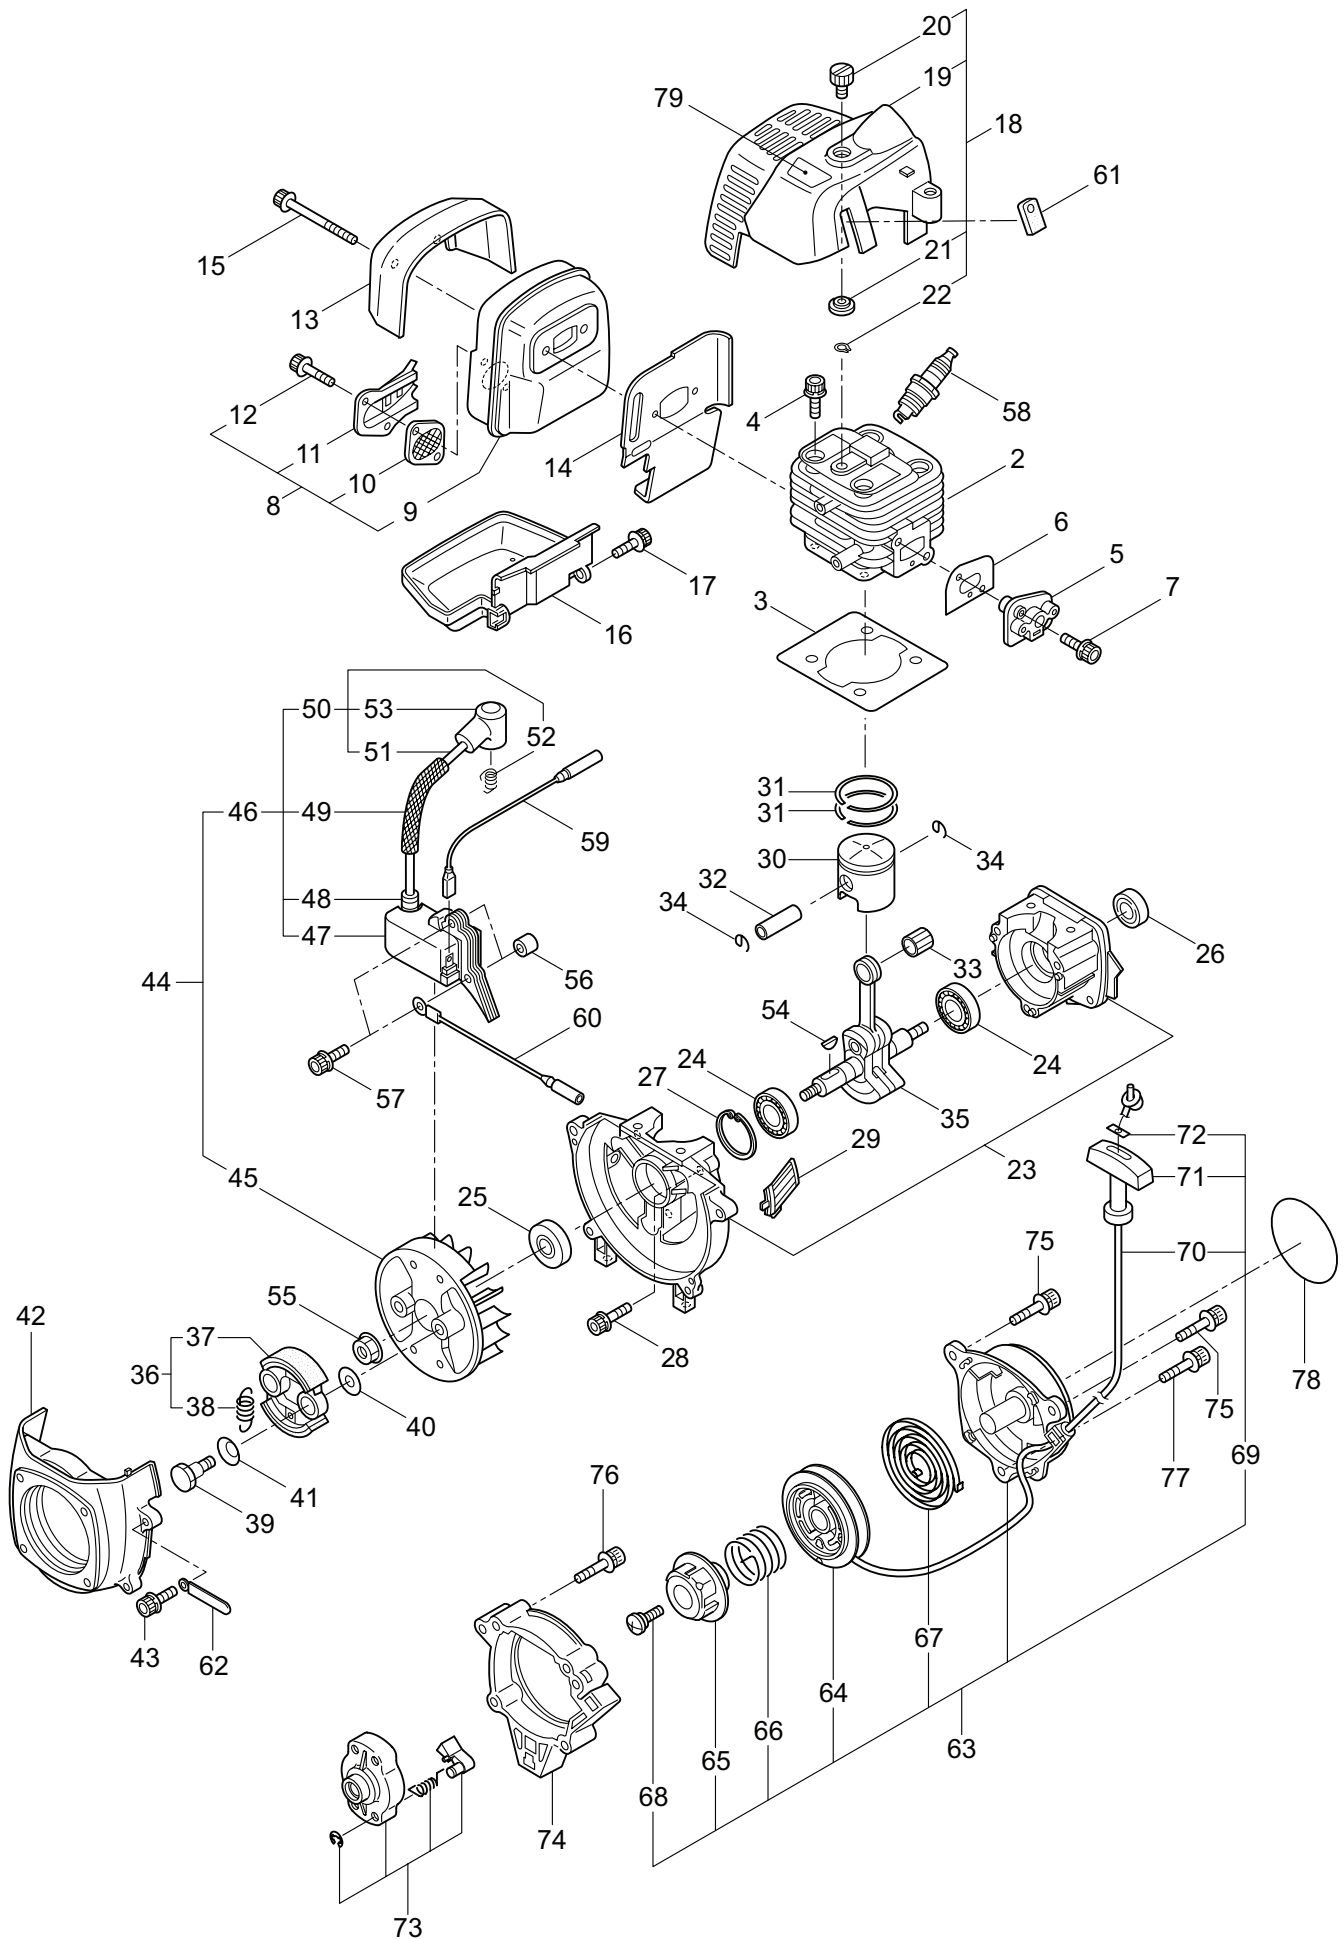

3. B27
ENGINE

Ref. No.	Part No.	Part Name	Q'ty	Remarks
3-1	859745	Engine	1	CE260/61
3-2	283734	Cylinder	1	
3-3	283783	Gasket	1	
3-4	261250	Cap Screw	4	M5x20
3-5	269144	Insulator	1	New gasket required
3-6	267049	Gasket	1	
3-7	265924	Cap Screw	2	M5x25
3-8	282208	Muffler Ass'y	1	Incl.9-12
3-9	282209	Muffler Comp	1	
3-10	267056	Spark Arrester	1	
3-11	268171	Muffler Tail	1	
3-12	265107	Cap Screw	2	M4x10
3-13	284071	Holder	1	
3-14	283940	Gasket	1	
3-15	266402	Cap Screw	2	M5x55
3-16	281435	Under Cover	1	
3-17	267191	Cap Screw	1	M5x16
3-18	281742	Top Cover Ass'y	1	Incl.19-22
3-19	281434	Top Cover	1	
3-20	261018	Knob	1	
3-21	261020	Spacer	1	
3-22	261734	Snap Ring	1	#5
3-23	289582	Crankcase	1	
3-24	280488	Bearing	2	PPL 6001
3-25	261492	Oil Seal	1	ISCD12287
3-26	261386	Oil Seal	1	ISCD12227
3-27	055185	Snap Ring	1	#28
3-28	261612	Cap Screw	3	M5x30
3-29	281442	Screen	1	
3-30	272809	Piston	1	
3-31	261496	Piston Ring	2	(2)Required
3-32	261497	Piston Pin	1	
3-33	261037	Bearing,Needle	1	KBK8x11x11.8x1
3-34	261576	Clip,Piston	2	
3-35	265197	Crankshaft/Conn.Rod Ass'y	1	
3-36	267327	Clutch Ass'y	1	Incl.37,38
3-37	267342	Clutch Shoe	2	(2)required
3-38	267345	Spring,Clutch	1	
3-39	264505	Bolt	2	
3-40	261189	Washer	2	6x16.5x1.2
3-41	261777	Wave Washer	2	
3-42	281433	Fan Cover	1	
3-43	261250	Cap Screw	4	M5x20
3-44	283729	Magneto Ass'y	1	Incl.45-53
3-45	268253	Rotor/Fan	1