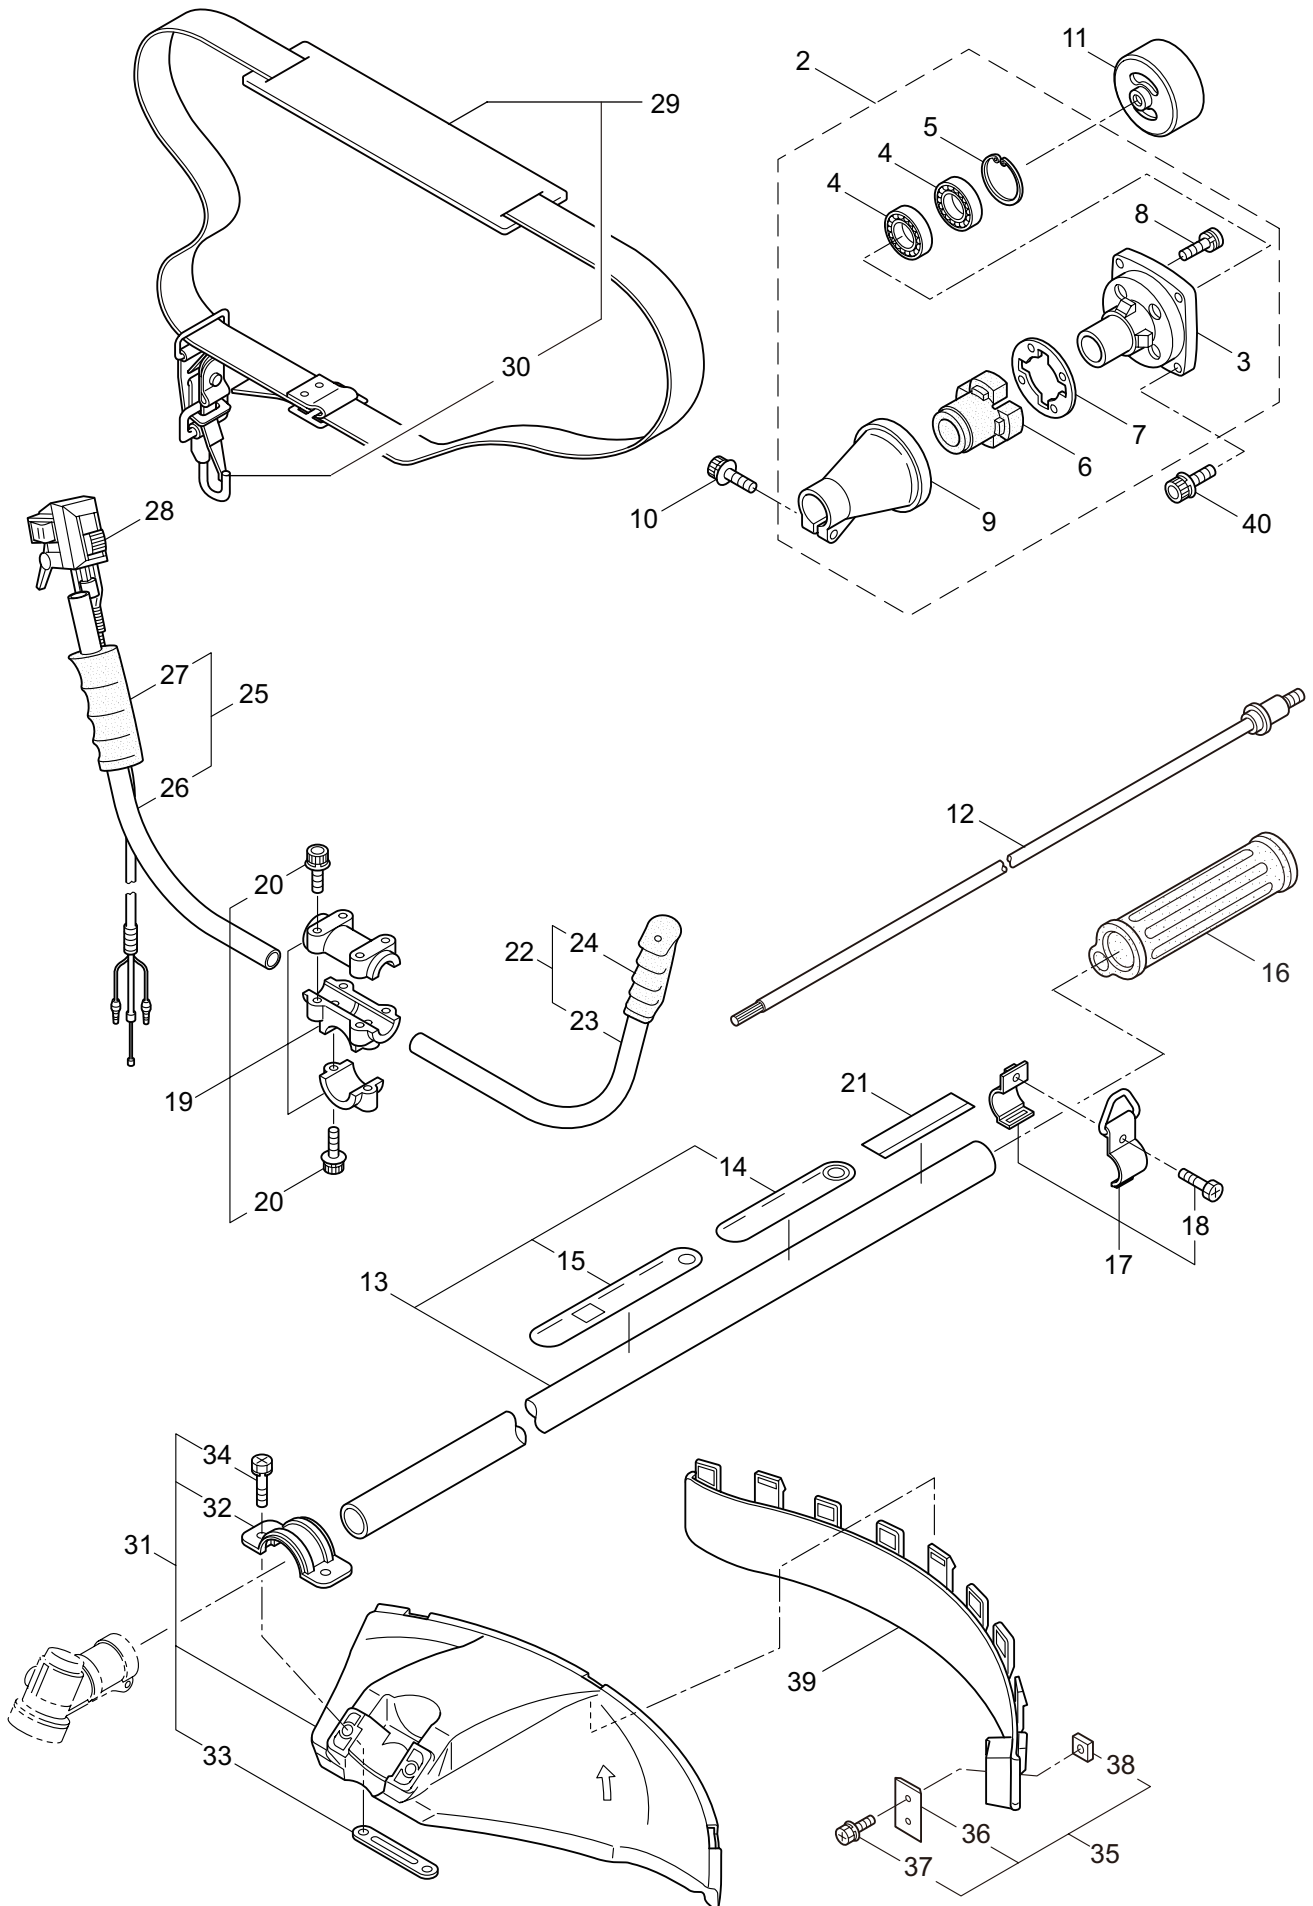

PARTS LIST

B27

CONTENTS

1. MAIN BODY	1 ~ 2
2. GEARCASE.....	3 ~ 4
3. ENGINE	5 ~ 8
4. CARBURETOR, FUEL TANK	9 ~ 12

2015. 03.

P/N 524006

1. B27
MAIN BODY

Ref. No.	Part No.	Part Name	Q'ty	Remarks
1-1	363877	B27	1	
1-2	215512	Clutch Case Ass'y	1	Incl.3-9
1-3	214592	Bearing Case	1	
1-4	214161	Bearing	2	#6000ZZ
1-5	054676	Snap Ring	1	#26
1-6	214162	Buffer	1	
1-7	214163	Washer	1	
1-8	092033	Screw	4	M5x15
1-9	214593	Driveshaft Tube Adapter	1	
1-10	261246	Cap Screw	1	M5x25
1-11	054677	Clutch Drum	1	
1-12	219268	Driveshaft Ass'y	1	
1-13	220078	Driveshaft Tube Ass'y	1	Incl.14,15
1-14	221501	Label	1	Warning
1-15	221502	Label	1	Caution
1-16	215532	Shaft Grip	1	
1-17	054691	Hanging Bracket Ass'y	1	Incl.18
1-18	089738	Bolt	1	M5x15
1-19	216935	Bracket Ass'y	1	Incl.20
1-20	261246	Cap Screw	6	M5x25
1-21	237294	Label	1	B27
1-22	225225	Handle (A) Ass'y	1	Incl.23,24
1-23	219362	Handle (A)	1	
1-24	218467	Handle Grip	1	
1-25	225227	Handle (B) Ass'y	1	Incl.26,27
1-26	219363	Handle (B)	1	
1-27	218468	Handle Grip	1	
1-28	221784	Throttle Trigger	1	
1-29	220533	Hanging Strap Ass'y	1	Incl.30
1-30	231657	Hook	1	
1-31	228302	Safety Cover Ass'y	1	Incl.32-34
1-32	227822	Bracket	1	
1-33	227819	Bracket	1	
1-34	092555	Bolt	2	M6x30
1-35	230789	String Cutter Ass'y	1	Incl.36-38
1-36	230747	String Cutter	1	
1-37	817002	Bolt	1	M5x20
1-38	228325	Nut	1	
1-39	230748	Cover Extention	1	
1-40	261250	Cap Screw	4	M5x20