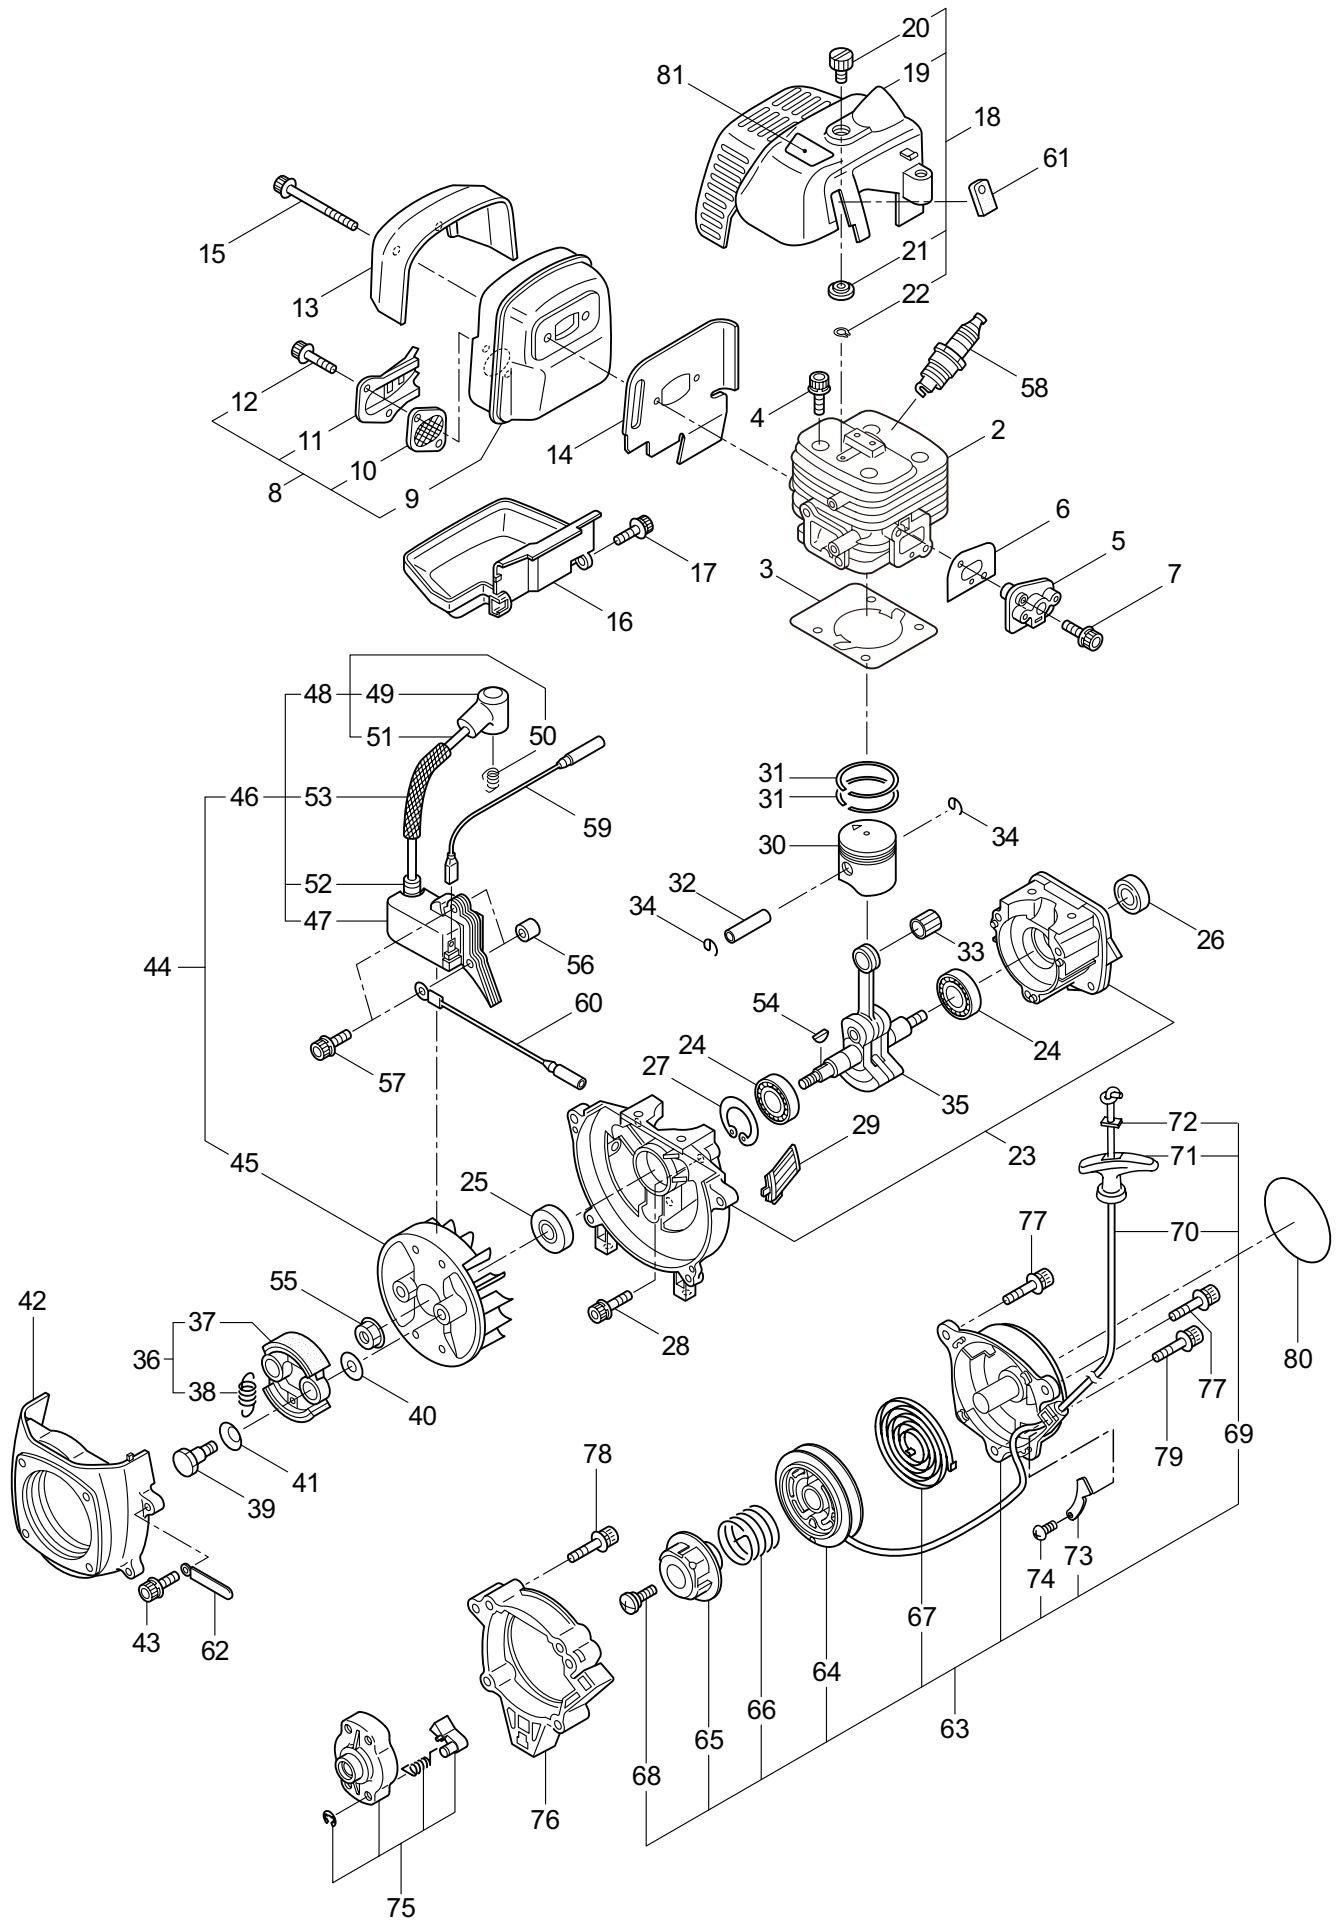

3. B23
ENGINE

Ref. No.	Part No.	Part Name	Q'ty	Remarks
3-46	281705	Ignition Coil Ass'y	1	Incl.47-53
3-47	281706	Coil	1	
3-48	281707	Spark Plug Wire Ass'y	1	Incl.49-51
3-49	261074	Plug Boot	1	
3-50	261075	Connector	1	
3-51	281709	Spark Plug Wire	1	
3-52	261072	Cap	1	
3-53	280080	Insulator	1	
3-54	261076	Woodruff Key	1	3x10
3-55	261417	Nut,Rotor	1	M8
3-56	280381	Spacer	2	
3-57	261256	Cap Screw	2	M4x25
3-58	285982	Spark Plug	1	NGK BPM8Y
3-59	263804	Lead	1	
3-60	268044	Lead	1	
3-61	269189	Grommet	1	
3-62	264588	Clamp	1	
3-63	283477	Recoil Ass'y	1	Incl.64-74
3-64	283504	Reel	1	
3-65	283505	Cam Plate	1	
3-66	283506	Spring	1	
3-67	261721	Spiral Spring	1	
3-68	267213	Screw	1	
3-69	283578	Stater Rope Ass'y	1	Incl.70-72
3-70	283579	Stater Rope	1	
3-71	261725	Starter Grip	1	
3-72	283511	Rope Stopper	1	
3-73	277328	Cover	1	
3-74	273037	Screw	1	
3-75	283575	Starter Pawl Ass'y	1	
3-76	284698	Adapter Ass'y	1	
3-77	283391	Cap Screw	2	M4x20
3-78	265726	Cap Screw	4	M4x16
3-79	282096	Cap Screw	1	M4x16WSW
3-80	288319	Label	1	B23
3-81	288320	Label	1	B23