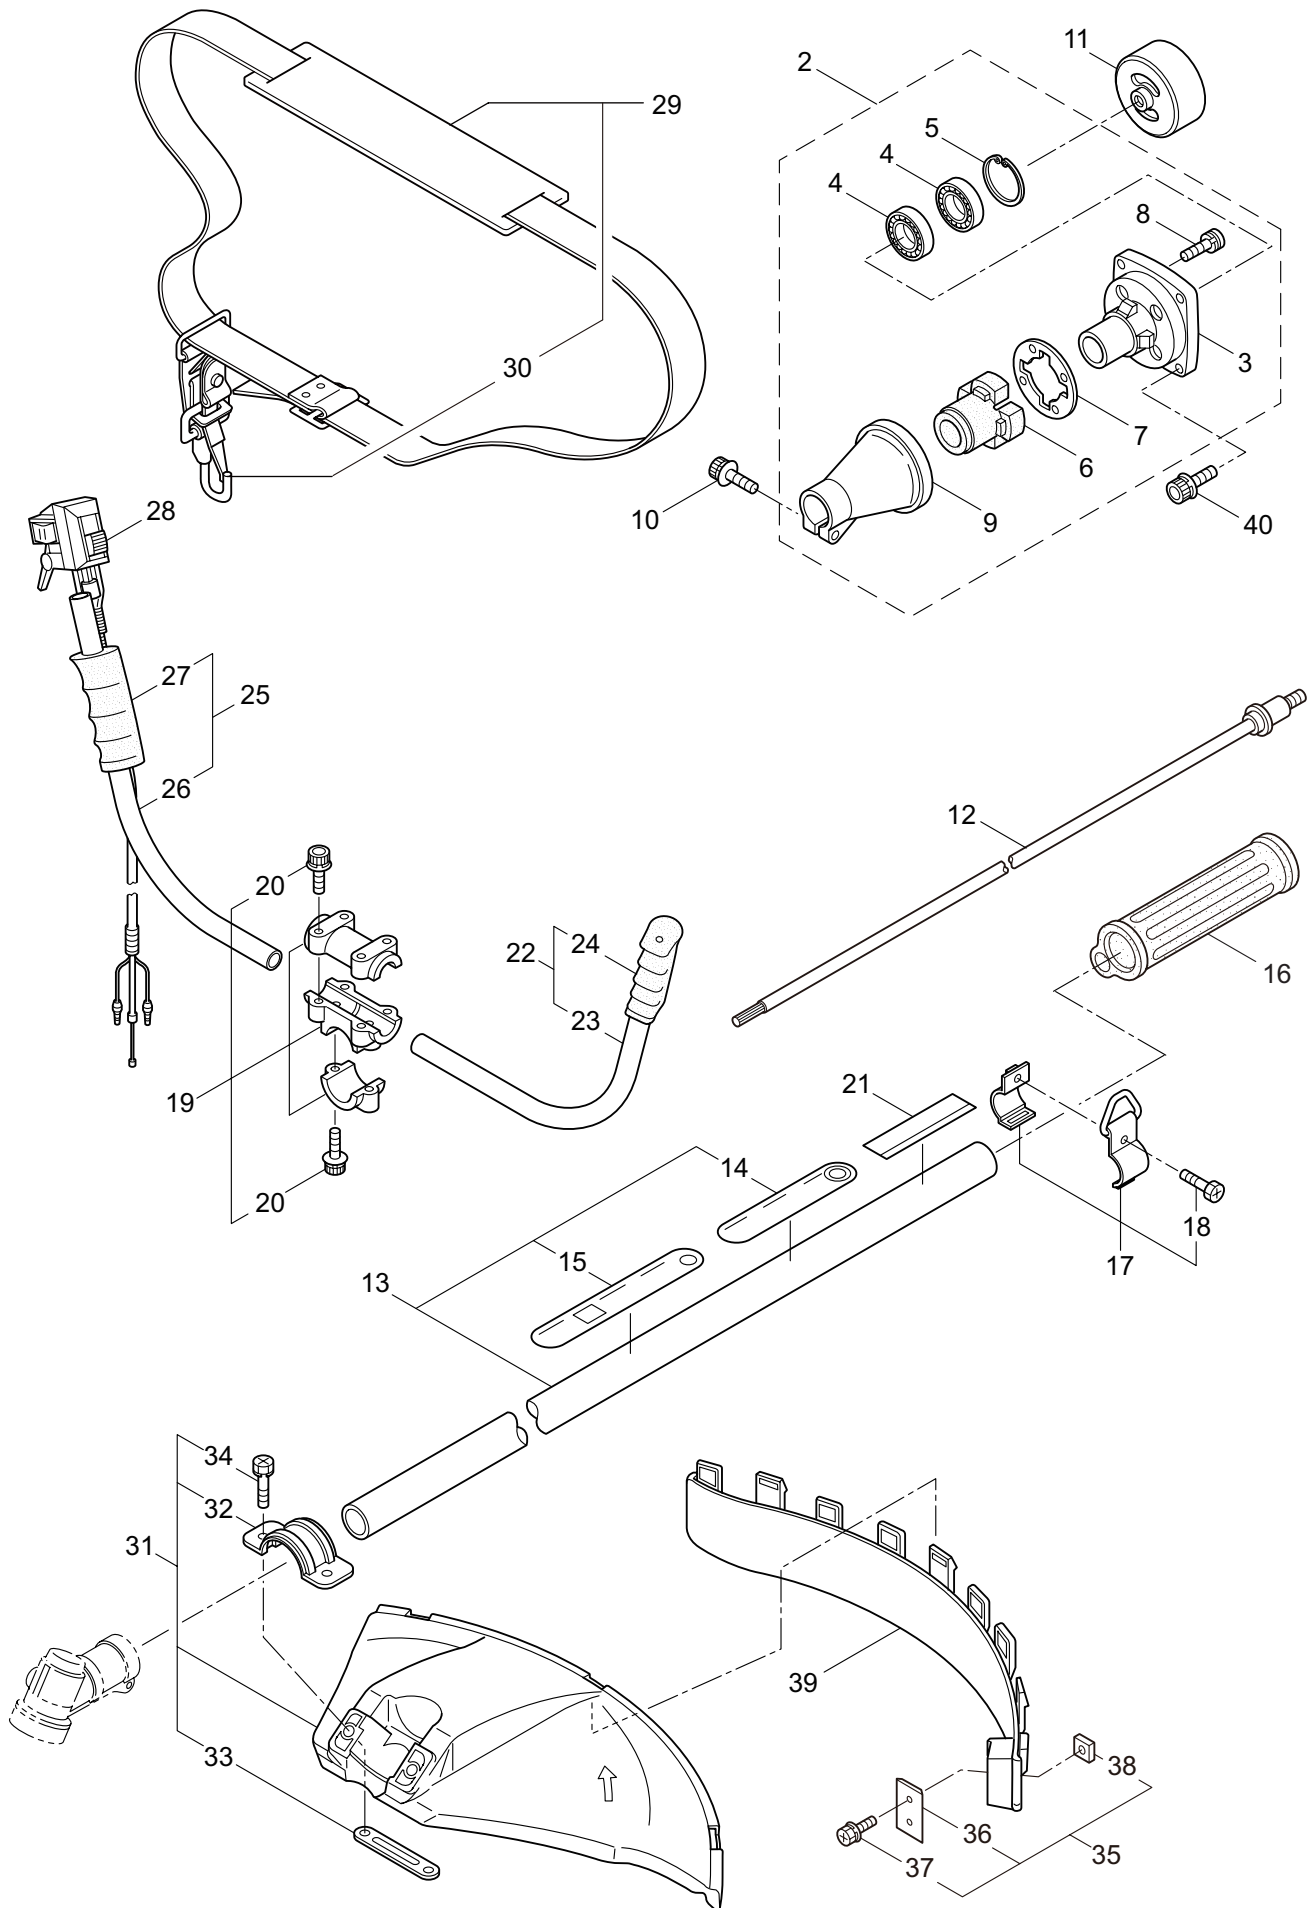

## CONTENTS

1. MAIN BODY .....	1 ~ 2
2. GEARCASE.....	3 ~ 4
3. ENGINE .....	5 ~ 8
4. CARBURETOR, FUEL TANK .....	9 ~ 12

2020. 02.

P/N 523274-1

1. B23  
MAIN BODY

Ref. No.	Part No.	Part Name	Q'ty	Remarks
1-1	363865	B23	1	
1-2	215512	Clutch Case Ass'y	1	Incl.3-9
1-3	214592	Bearing Case	1	
1-4	214161	Bearing	2	#6000ZZ
1-5	054676	Snap Ring	1	#26
1-6	560309	Buffer	1	
1-7	214163	Washer	1	
1-8	092033	Screw	4	M5x15
1-9	214593	Driveshaft Tube Adapter	1	
1-10	261246	Cap Screw	1	M5x25
1-11	054677	Clutch Drum	1	
1-12	219268	Driveshaft Ass'y	1	
1-13	220078	Driveshaft Tube Ass'y	1	Incl.14,15
1-14	221501	Label	1	Warning
1-15	221502	Label	1	Caution
1-16	215532	Shaft Grip	1	
1-17	054691	Hanging Bracket Ass'y	1	Incl.18
1-18	089738	Bolt	1	M5x15
1-19	216935	Bracket Ass'y	1	Incl.20
1-20	261246	Cap Screw	6	M5x25
1-21	232808	Label	1	B23
1-22	225225	Handle (A) Ass'y	1	Incl.23,24
1-23	219362	Handle (A)	1	
1-24	218467	Handle Grip	1	
1-25	225227	Handle (B) Ass'y	1	Incl.26,27
1-26	219363	Handle (B)	1	
1-27	218468	Handle Grip	1	
1-28	221784	Throttle Trigger	1	
1-29	220533	Hanging Strap Ass'y	1	Incl.30
1-30	231657	Hook	1	
1-31	228302	Safety Cover Ass'y	1	Incl.32-34
1-32	227822	Bracket	1	
1-33	227819	Bracket	1	
1-34	092555	Bolt	2	M6x30
1-35	230789	String Cutter Ass'y	1	Incl.36-38
1-36	230747	String Cutter	1	
1-37	817002	Bolt	1	M5x20
1-38	228325	Nut	1	
1-39	230748	Cover Extention	1	
1-40	261250	Cap Screw	4	M5x20