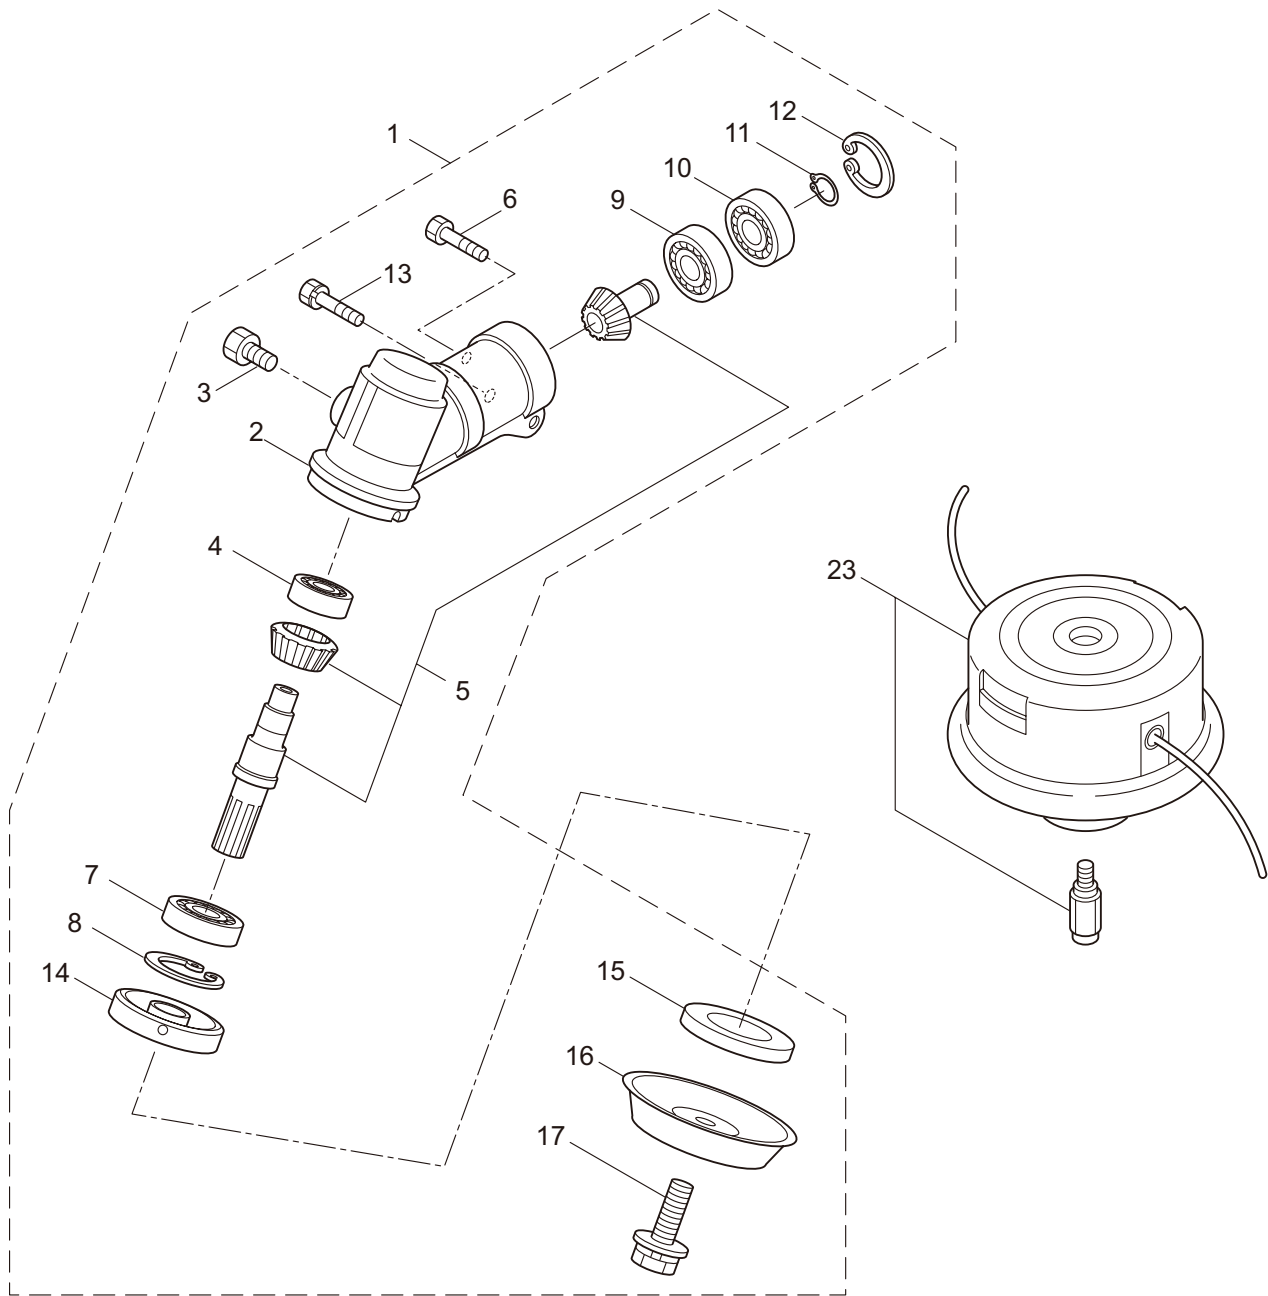

2. B23
GEARCASE

Ref. No.	Part No.	Part Name	Q'ty	Remarks
2-1	228403	Gearcase Ass'y	1	Incl.2-17
2-2	225960	Gearcase	1	
2-3	234247	Bolt	1	M8x8
2-4	227990	Bearing	1	#608
2-5	228416	Gear Set	1	
2-6	225896	Bolt	1	M5x10
2-7	227991	Bearing	1	#6001DDU
2-8	055185	Snap Ring	1	H28
2-9	227992	Bearing	1	#609
2-10	227993	Bearing	1	#609Z
2-11	228477	Snap Ring	1	#9
2-12	140270	Snap Ring	1	#24
2-13	092550	Bolt	1	M5x25-7T
2-14	212986	Boss Adapter	1	
2-15	140275	Clamping Washer	1	
2-16	215547	Stabilizer	1	
2-17	215610	Bolt	1	M8x22,Counterclockwise
2-18	232025	Instruction Manual	1	
2-19	210418	Box Spanner	1	13x19x(+)
2-20	219431	Wrench	1	3mm
2-21	219432	Wrench	1	4mm
2-22	022865	Double-ended Wrench	1	8x10
2-23	840337	Nylon Head (4)	1