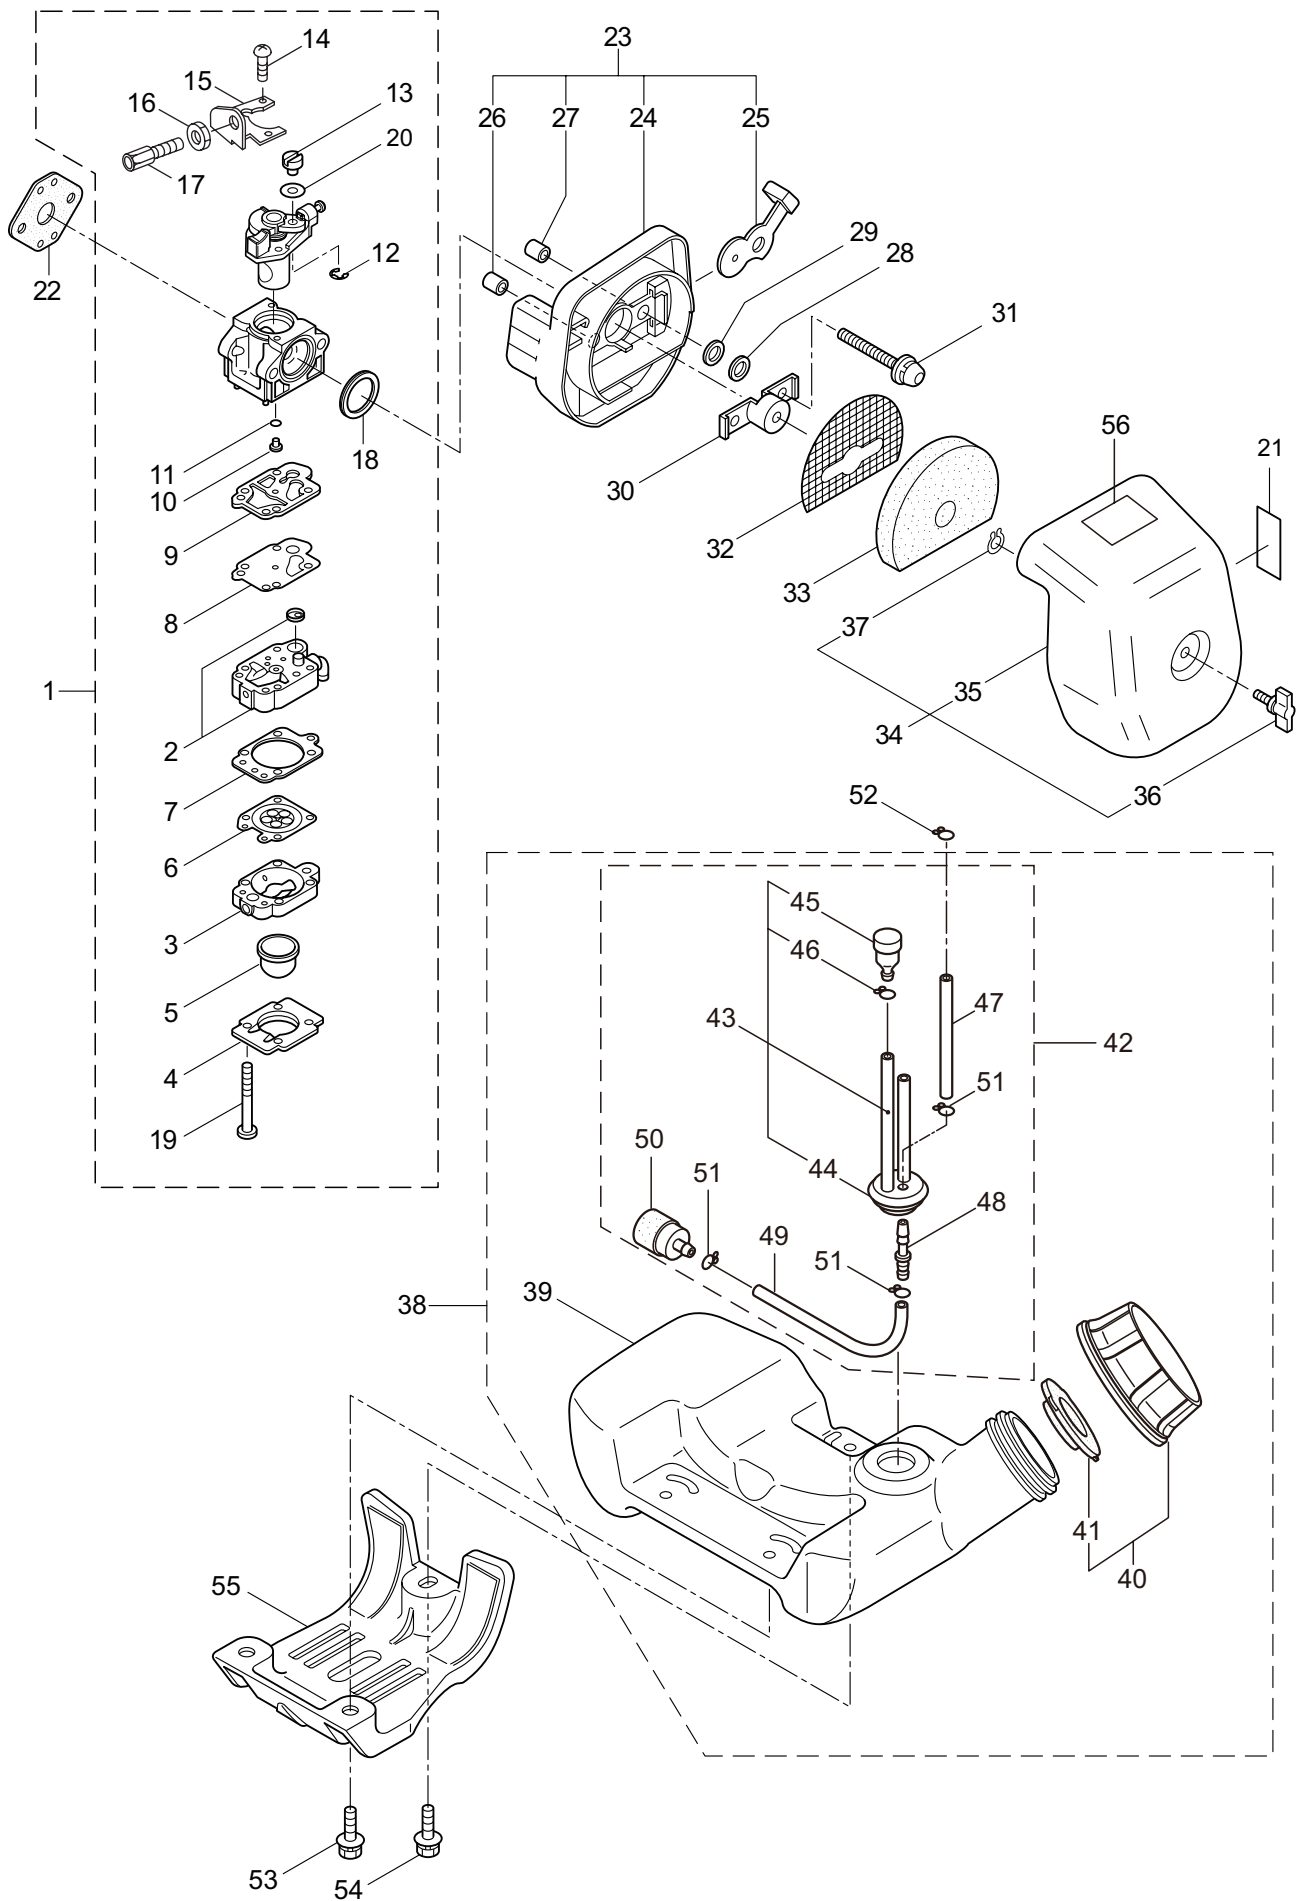

4. B23

CARBURETOR, FUEL TANK

Ref. No.	Part No.	Part Name	Q'ty	Remarks
4-1	286703	Carburetor Ass'y	1	Incl.2-20 New gasket required
4-2	264155	Pump Body	1	
4-3	262991	Purge Body	1	
4-4	262992	Cover Plate	1	
4-5	261874	Primer Bulb	1	
4-6	283905	Diaphragm, Meterring	1	
4-7	262993	Gasket	1	
4-8	262994	Diaphragm,Fuel Pump	1	
4-9	282576	Gasket	1	
4-10	281487	Main Jet	1	#37
4-11	261871	O-Ring	1	
4-12	261876	E-Ring	1	
4-13	261658	Swivel	1	
4-14	261875	Screw	2	
4-15	264677	Bracket	1	
4-16	261878	Nut	1	
4-17	263994	Adapter	1	
4-18	261657	Packing	1	
4-19	262996	Screw	4	
4-20	264678	Washer	1	
4-21	261352	Label	1	Choke
4-22	261864	Gasket	1	
4-23	268055	Air Filter Case Ass'y	1	Incl.24-27
4-24	268056	Air Filter Case	1	
4-25	268057	Valve	1	
4-26	268157	Sleeve	1	5.5x7.1x6L
4-27	268412	Sleeve	1	5.2x7.1x6.4L
4-28	263345	Packing	1	7.2x11xt1.3
4-29	263942	Washer	1	7.2x12xt0.15
4-30	263815	Stay	1	
4-31	264016	Cap Screw	2	M5x60
4-32	265026	Screen	1	
4-33	265027	Foam Element	1	
4-34	268058	Air Filter Cover Ass'y	1	Incl.35-37
4-35	268059	Air Filter Cover	1	
4-36	281438	Knob	1	
4-37	261734	Snap Ring	1	#5
4-38	289030	Fuel Tank Ass'y	1	Incl.39-51
4-39	285048	Fuel Tank	1	
4-40	289043	Fuel Tank Cap Ass'y	1	Incl.41
4-41	287058	Gasket	1	
4-42	289031	Fuel Pipe Pick-up Ass'y	1	Incl.43-51
4-43	289032	Fuel Pipe Ass'y	1	Incl.44-46
4-44	268065	Grommet	1	
4-45	261590	Breather	1