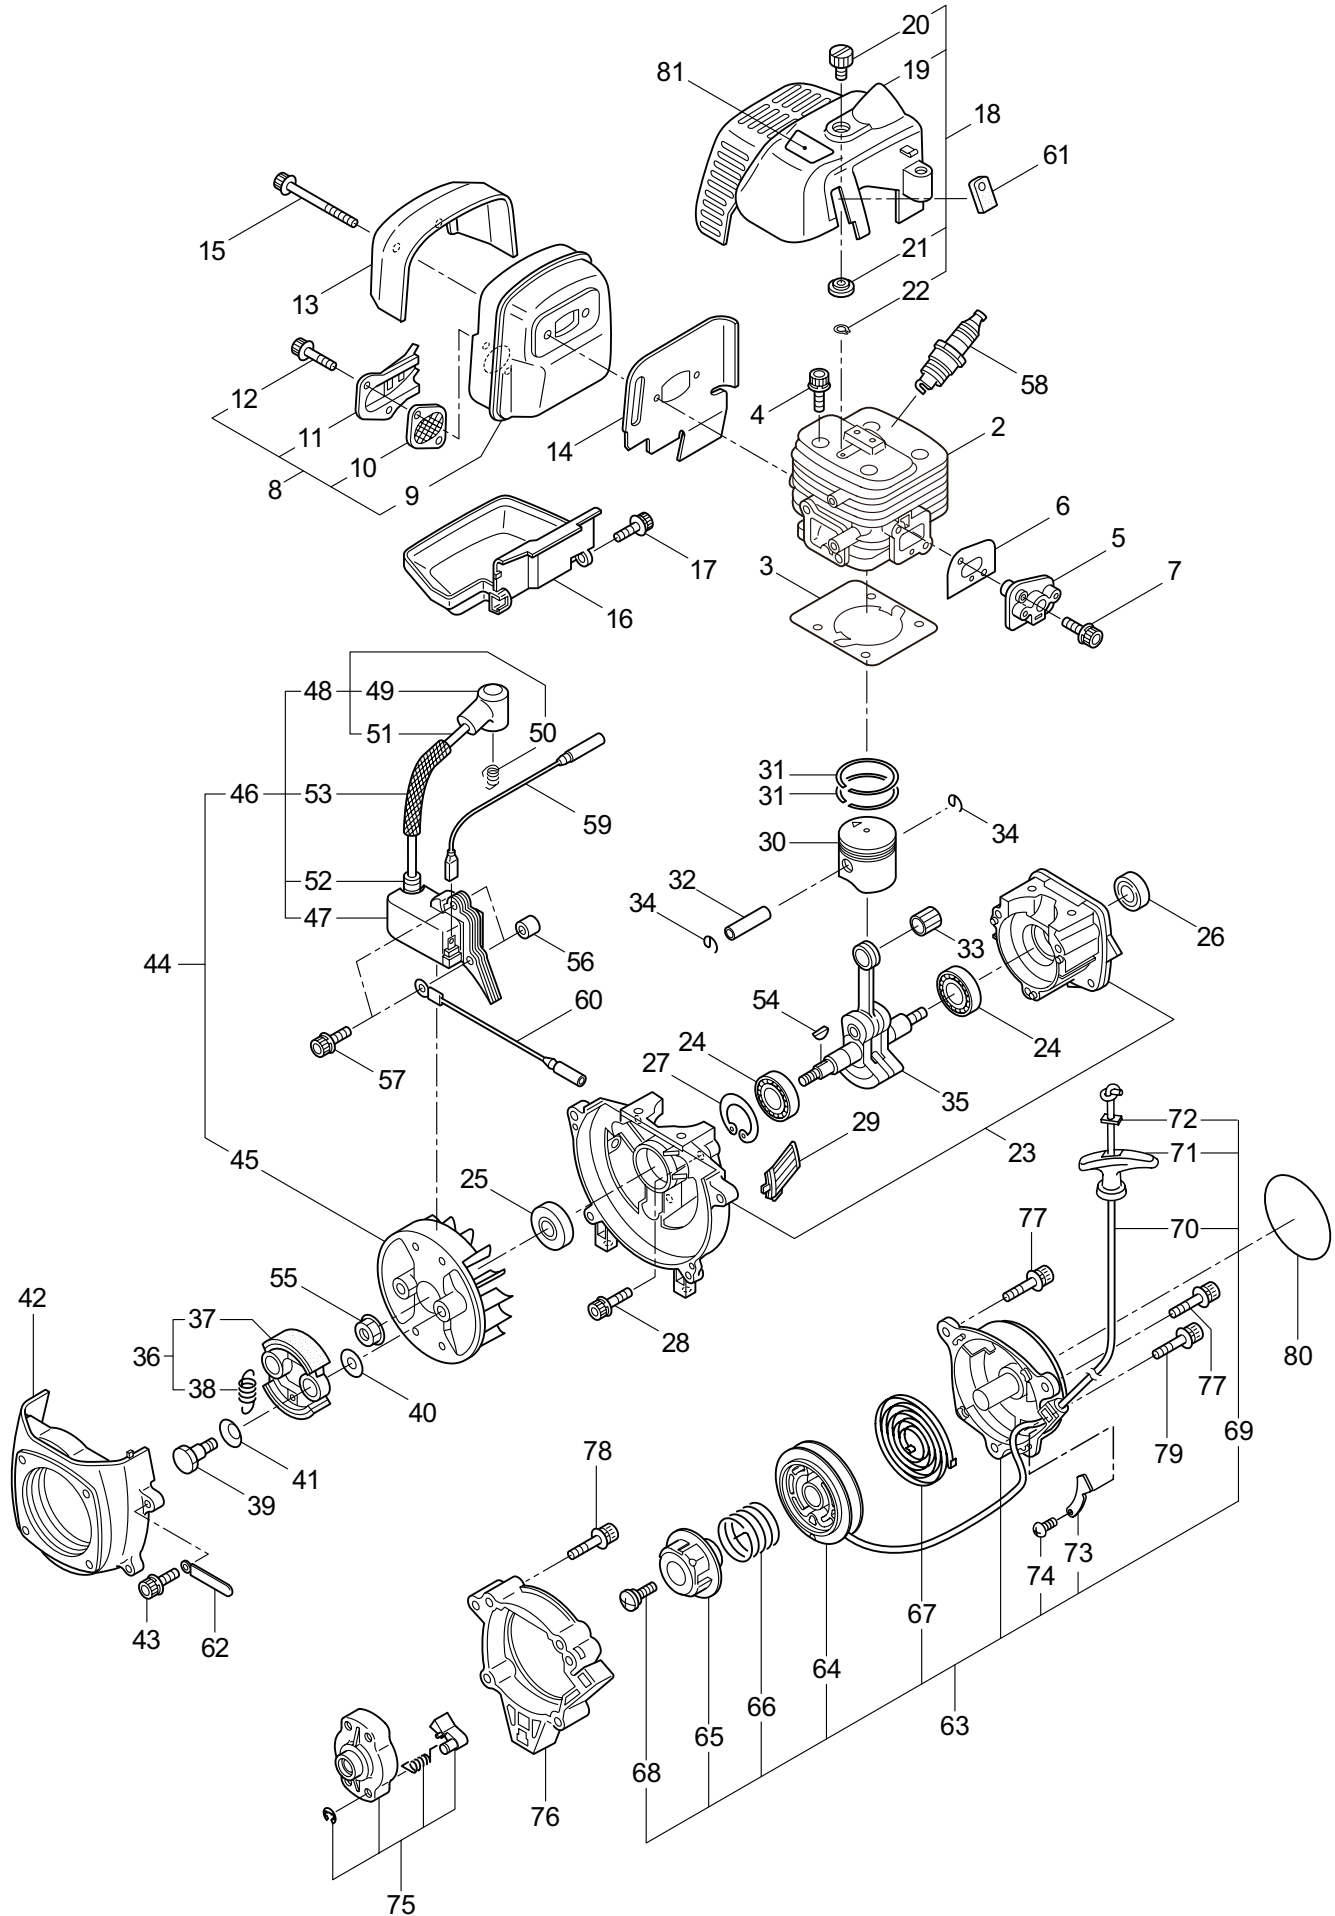

3. B23
ENGINE

Ref. No.	Part No.	Part Name	Q'ty	Remarks
3-1	858921	Engine	1	CE230/35
3-2	288499	Cylinder	1	
3-3	286074	Gasket	1	
3-4	261250	Cap Screw	4	M5x20
3-5	269144	Insulator	1	New gasket required
3-6	267049	Gasket	1	
3-7	265924	Cap Screw	2	M5x25
3-8	282208	Muffler Ass'y	1	Incl.9-12
3-9	282209	Muffler Comp	1	
3-10	267056	Spark Arrester	1	
3-11	268171	Muffler Tail	1	
3-12	265107	Cap Screw	2	M4x10
3-13	268461	Holder	1	
3-14	281440	Gasket	1	
3-15	266402	Cap Screw	2	M5x55
3-16	281446	Under Cover	1	
3-17	267191	Cap Screw	1	M5x16
3-18	281716	Top Cover Ass'y	1	Incl.19-22
3-19	281444	Top Cover	1	
3-20	261018	Knob	1	
3-21	261020	Spacer	1	
3-22	261734	Snap Ring	1	#5
3-23	289246	Crankcase	1	
3-24	280488	Bearing	2	PPL 6001
3-25	261492	Oil Seal	1	ISCD12287
3-26	261386	Oil Seal	1	ISCD12227
3-27	055185	Snap Ring	1	H28
3-28	261612	Cap Screw	3	M5x30
3-29	281442	Screen	1	
3-30	283379	Piston	1	
3-31	282177	Piston Ring	2	
3-32	261036	Piston Pin	1	
3-33	263957	Bearing, Needle	1	KTV81112EG01 B2
3-34	261576	Clip,Piston	2	
3-35	246382	Crankshaft/Conn.Rod Ass'y	1	
3-36	267327	Clutch Ass'y	1	Incl.37,38
3-37	267342	Clutch Shoe	2	(2)required
3-38	267345	Spring,Clutch	1	
3-39	264505	Bolt	2	
3-40	261189	Washer	2	6x16.5x1.2
3-41	261777	Wave Washer	2	
3-42	281443	Fan Cover	1	
3-43	261250	Cap Screw	4	M5x20
3-44	286269	Magneto Ass'y	1	Incl.45-53
3-45	286271	Rotor/Fan	1