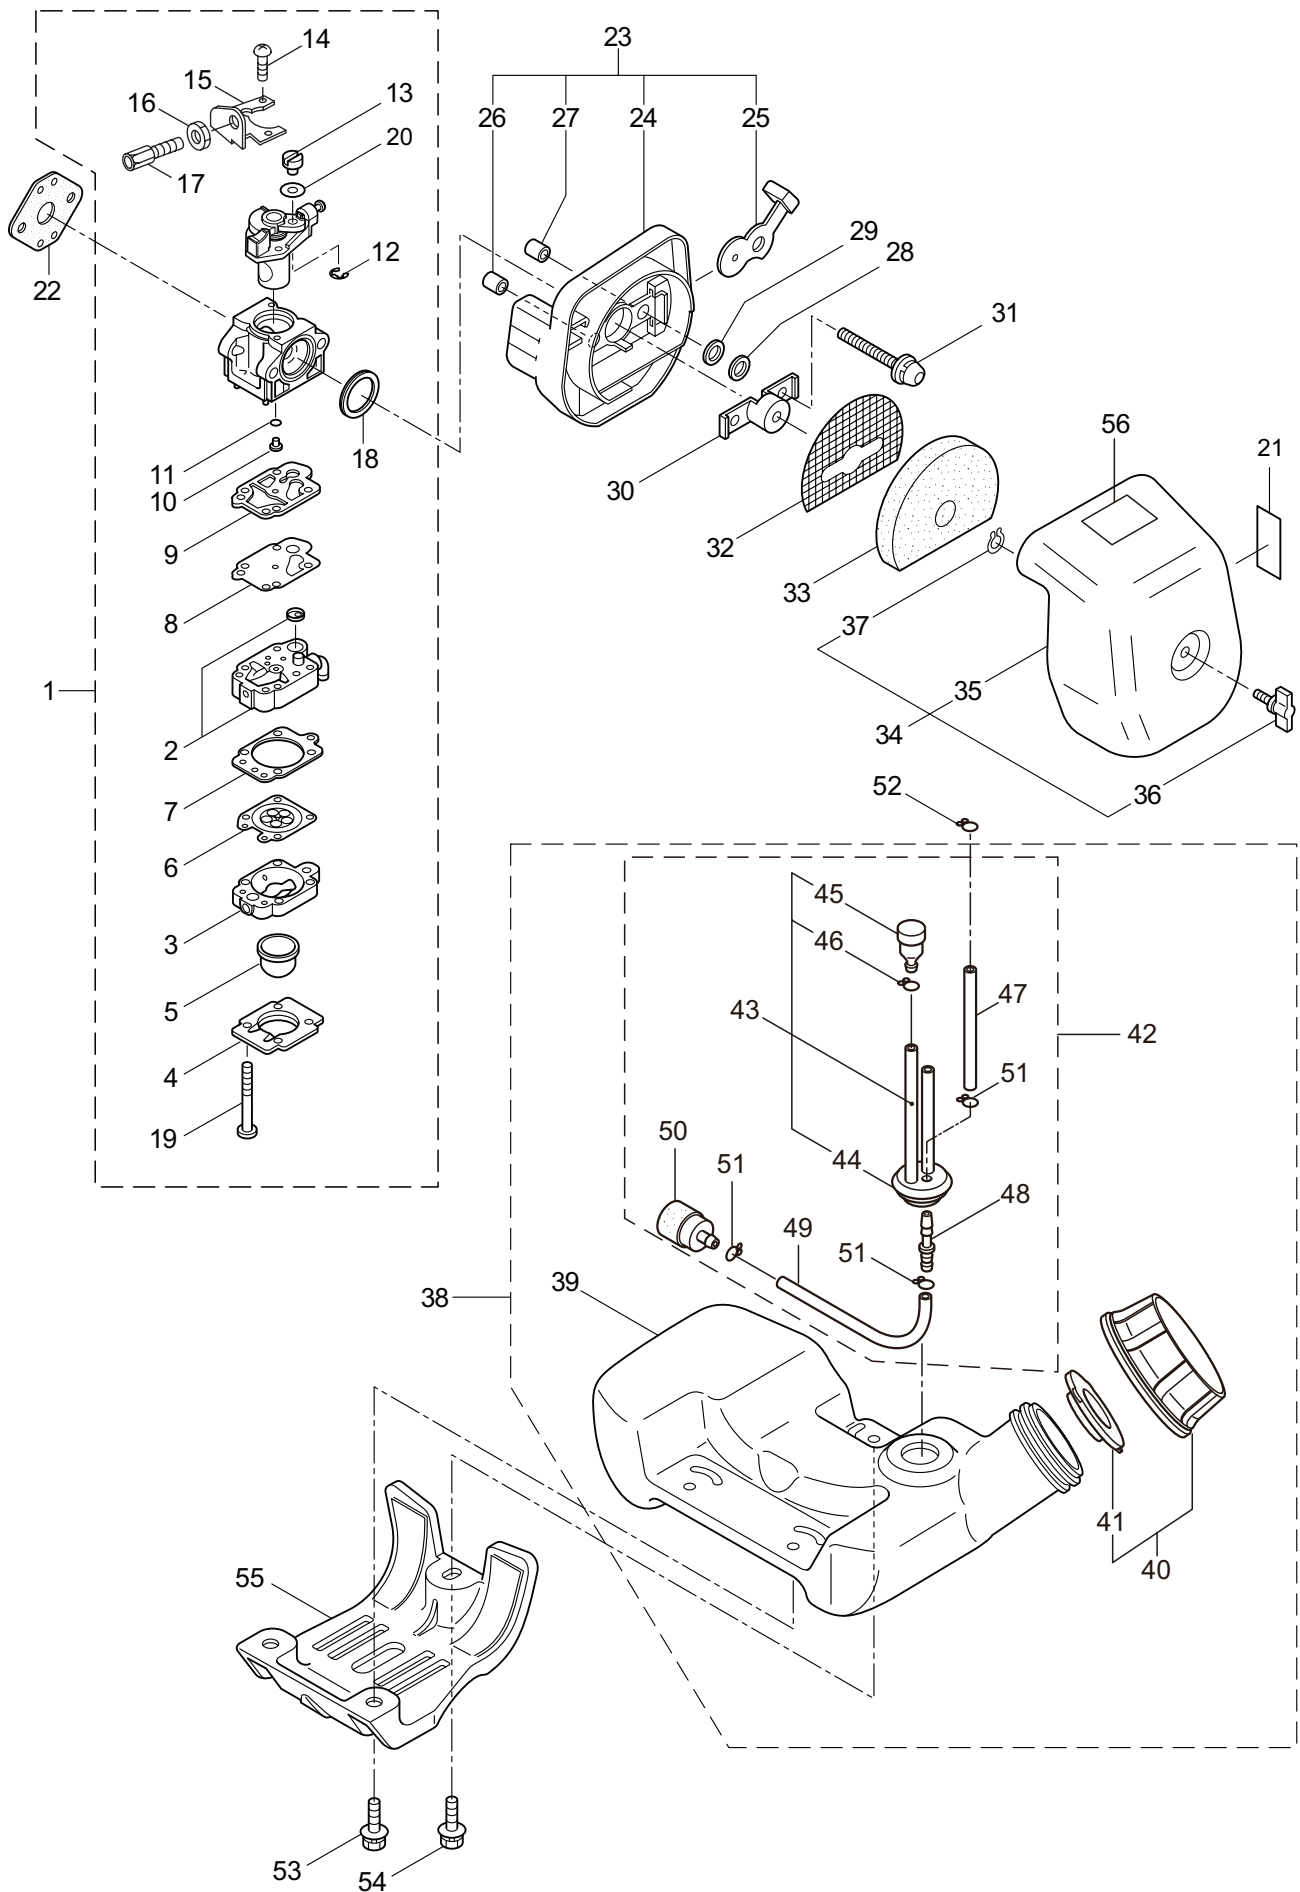

2. B23L  
GEARCASE

Ref. No.	Part No.	Part Name	Q'ty	Remarks
2-1	225959	Gearcase Ass'y	1	Incl.2-15
2-2	225960	Gearcase	1	
2-3	234109	Bolt	1	M8x8
2-4	261246	Cap Screw	1	M5x25
2-5	210554	Bearing	1	#608
2-6	227106	Gear Set	1	
2-7	215762	Blade Shaft	1	
2-8	212999	Bearing	1	#6001 2RK
2-9	055185	Snap Ring	1	H28
2-10	210560	Bearing	1	#609
2-11	140268	Bearing	1	#609Z
2-12	228477	Snap Ring	1	#9
2-13	140270	Snap Ring	1	#24
2-14	222890	Boss Adapter	1	
2-15	221998	Bolt	1	M8x12,Counterclockwise
2-16	261233	Cap Screw	1	M5x12

### 3. B23L ENGINE

Ref. No.	Part No.	Part Name	Q'ty	Remarks
3-46	281705	Ignition Coil Ass'y	1	Incl.47-51
3-47	281706	Coil	1	
3-48	261074	Plug Boot	1	
3-49	261075	Connector	1	
3-50	261072	Cap	1	
3-51	280080	Insulator	1	
3-52	283575	Starter Pawl Ass'y	1	
3-53	284698	Adapter Ass'y	1	
3-54	261076	Woodruff Key	1	3x10
3-55	261417	Nut,Rotor	1	M8
3-56	280381	Spacer	2	
3-57	261256	Cap Screw	2	M4x25
3-58	285982	Spark Plug	1	NGK BPM8Y
3-59	263804	Lead	1	
3-60	268044	Lead	1	
3-61	269189	Grommet	1	
3-62	264588	Clamp	1	
3-63	283477	Recoil Ass'y	1	Incl.64-74
3-64	283504	Reel	1	
3-65	283505	Cam Plate	1	
3-66	283506	Spring	1	
3-67	261721	Spiral Spring	1	
3-68	267213	Screw	1	
3-69	283578	Stater Rope Ass'y	1	Incl.70-72
3-70	283579	Stater Rope	1	
3-71	261725	Starter Grip	1	
3-72	283511	Rope Stopper	1	
3-73	277328	Cover	1	
3-74	273037	Screw	1	
3-75	283391	Cap Screw	2	M4x20
3-76	265726	Cap Screw	4	M4x16
3-77	282096	Cap Screw	1	M4x16WSW
3-78	288325	Label	1	B23L
3-79	288324	Label	1	B23L

4. B23L  
 CARBURETOR, FUEL TANK

Ref. No.	Part No.	Part Name	Q'ty	Remarks
4-46	261117	Clip	1	
4-47	289028	Pipe A	1	3x5x53L
4-48	288921	Joint	1	
4-49	289033	Pipe	1	3x5x100L
4-50	264653	Filter Ass'y	1	
4-51	261117	Clip	3	
4-52	261117	Clip	1	
4-53	281714	Cap Screw	2	M5x20
4-54	281715	Cap Screw	1	M5x20
4-55	281447	Stand	1	
4-56	285188	Label	1	