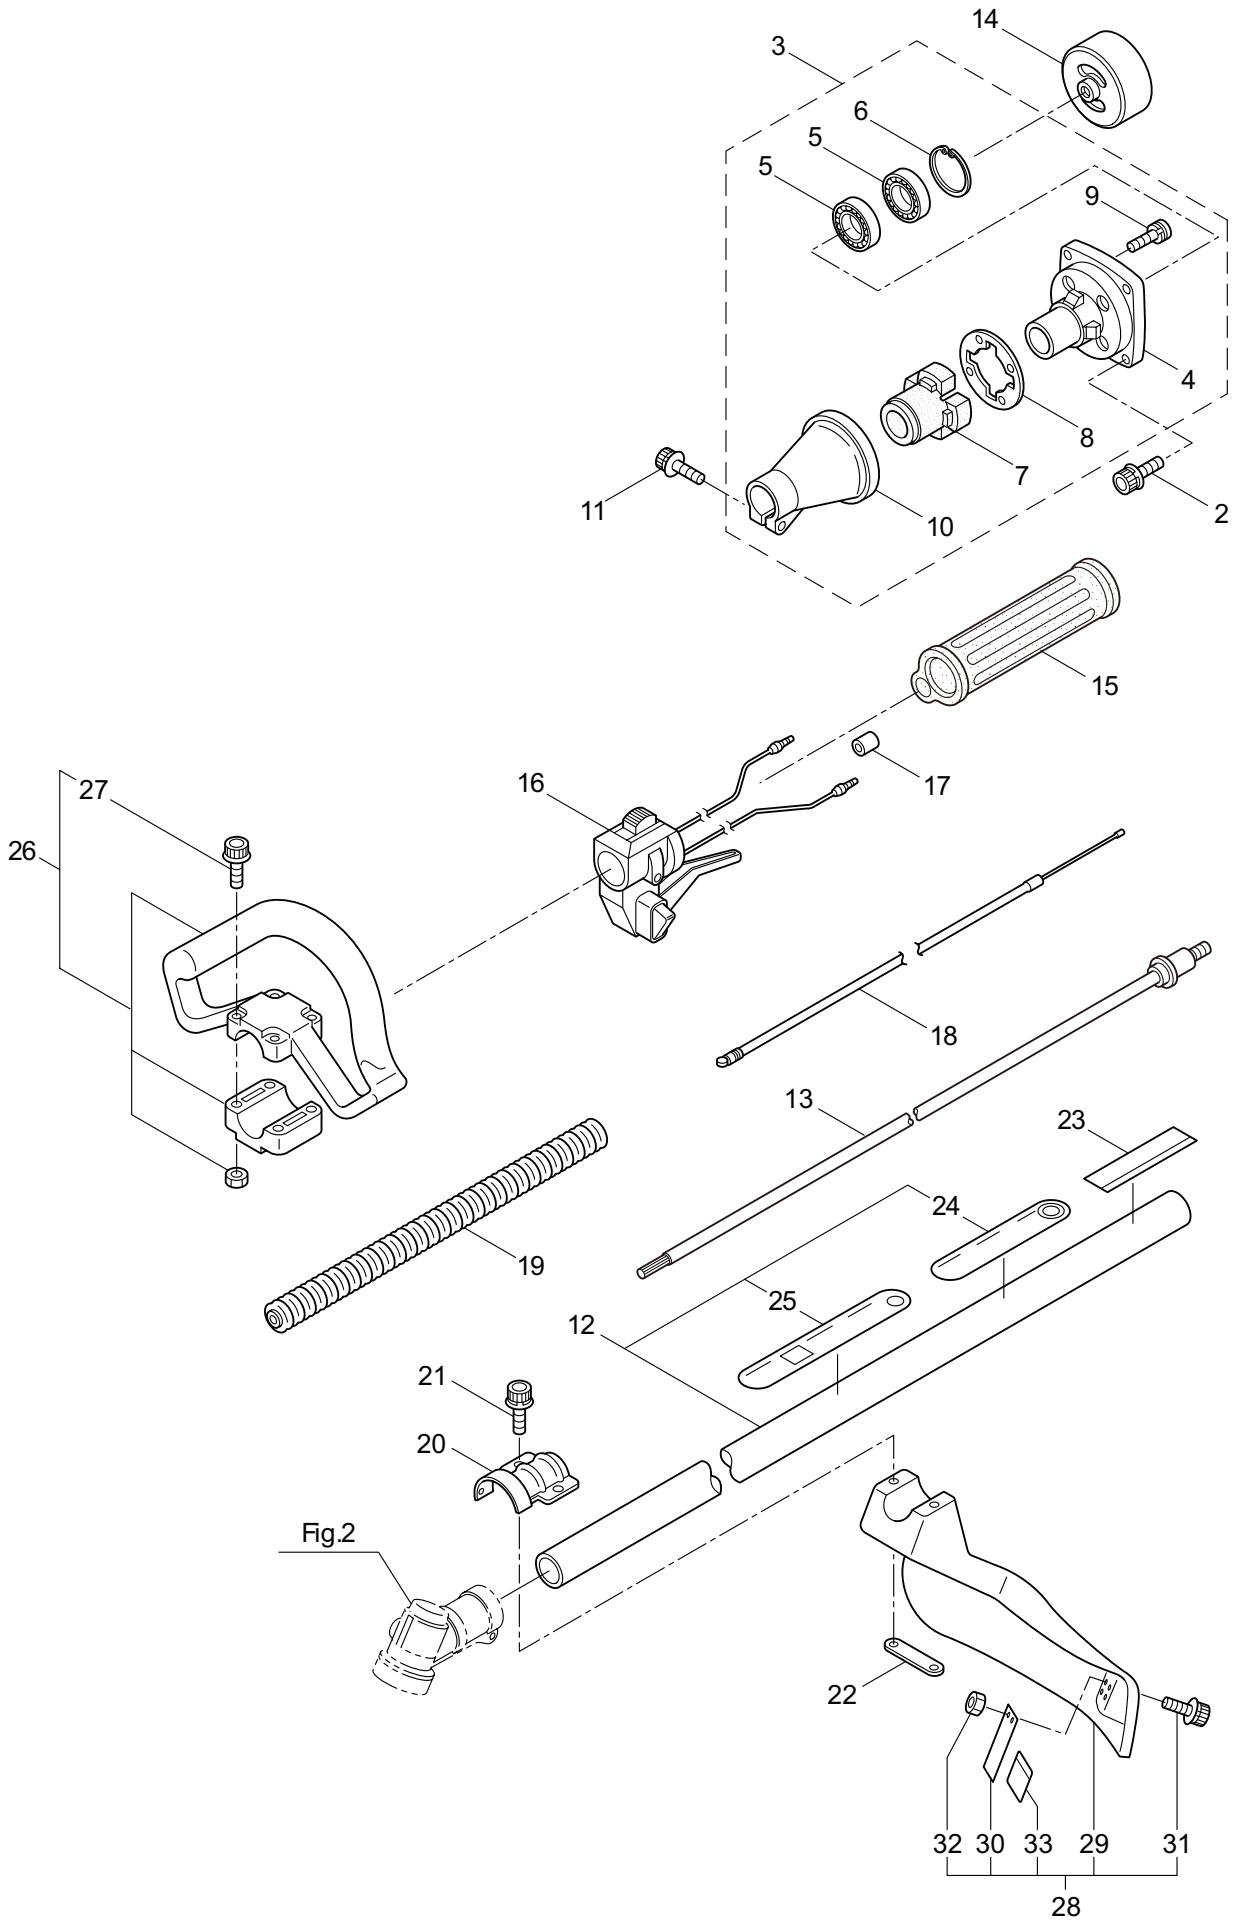

## CONTENTS

1. MAIN BODY .....	1 ~ 2
2. GEARCASE.....	3 ~ 4
3. ENGINE .....	5 ~ 8
4. CARBURETOR, FUEL TANK .....	9 ~ 12
5. ACCESSORIES .....	13 ~ 14

2019. 01.

**MARUYAMA**

P/N 523275-2

1. B23L  
MAIN BODY

Ref. No.	Part No.	Part Name	Q'ty	Remarks
1-1	363866	B23L	1	
1-2	261250	Cap Screw	4	M5x20
1-3	215512	Clutch Case Ass'y	1	Incl.4-10
1-4	214592	Bearing Case	1	
1-5	214161	Bearing	2	#6000ZZ
1-6	054676	Snap Ring	1	#26
1-7	560309	Buffer	1	
1-8	214163	Washer	1	
1-9	092033	Screw	4	M5x15
1-10	214593	Driveshaft Tube Adapter	1	
1-11	261246	Cap Screw	1	M5x25
1-12	220078	Driveshaft Tube Ass'y	1	Incl.24,25
1-13	219268	Driveshaft Ass'y	1	
1-14	054677	Clutch Drum	1	
1-15	215532	Shaft Grip	1	
1-16	221465	Throttle Trigger	1	
1-17	214083	Outer Guide	1	
1-18	213444	Throttle Cable	1	340L
1-19	213548	Plastic Tube	1	#10x200L
1-20	225962	Bracket	1	
1-21	261612	Cap Screw	2	M5x30
1-22	225963	Threaded Bracket	1	
1-23	232811	Label	1	B23L
1-24	221501	Label	1	Warning
1-25	221502	Label	1	Caution
1-26	227816	Loop Handle Ass'y	1	Incl.27
1-27	215608	Cap Screw	4	M5x30x16
1-28	226300	Safety Cover Ass'y	1	Incl.29-33
1-29	225961	Safety Cover	1	
1-30	231493	String Cutter	1	
1-31	227817	Bolt	2	M5x12
1-32	081027	Nut	2	M5
1-33	212972	String Cutter Cover	1	

2. B23L  
GEARCASE

Ref. No.	Part No.	Part Name	Q'ty	Remarks
2-1	225959	Gearcase Ass'y	1	Incl.2-15
2-2	225960	Gearcase	1	
2-3	234109	Bolt	1	M8x8
2-4	261246	Cap Screw	1	M5x25
2-5	210554	Bearing	1	#608
2-6	227106	Gear Set	1	
2-7	215762	Blade Shaft	1	
2-8	212999	Bearing	1	#6001 2RK
2-9	055185	Snap Ring	1	H28
2-10	210560	Bearing	1	#609
2-11	140268	Bearing	1	#609Z
2-12	228477	Snap Ring	1	#9
2-13	140270	Snap Ring	1	#24
2-14	222890	Boss Adapter	1	
2-15	221998	Bolt	1	M8x12,Counterclockwise
2-16	261233	Cap Screw	1	M5x12