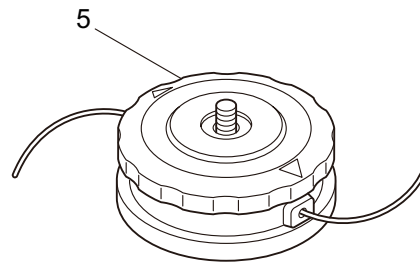

5. B23L
ACCESSORIES

Ref. No.	Part No.	Part Name	Q'ty	Remarks
5-1	210418	Box Spanner	1	13x19x(+)
5-2	219431	Wrench	1	3mm
5-3	219432	Wrench	1	4mm
5-4	232025	Instruction Manual	1	
5-5	241308	Semi-Auto Head	1