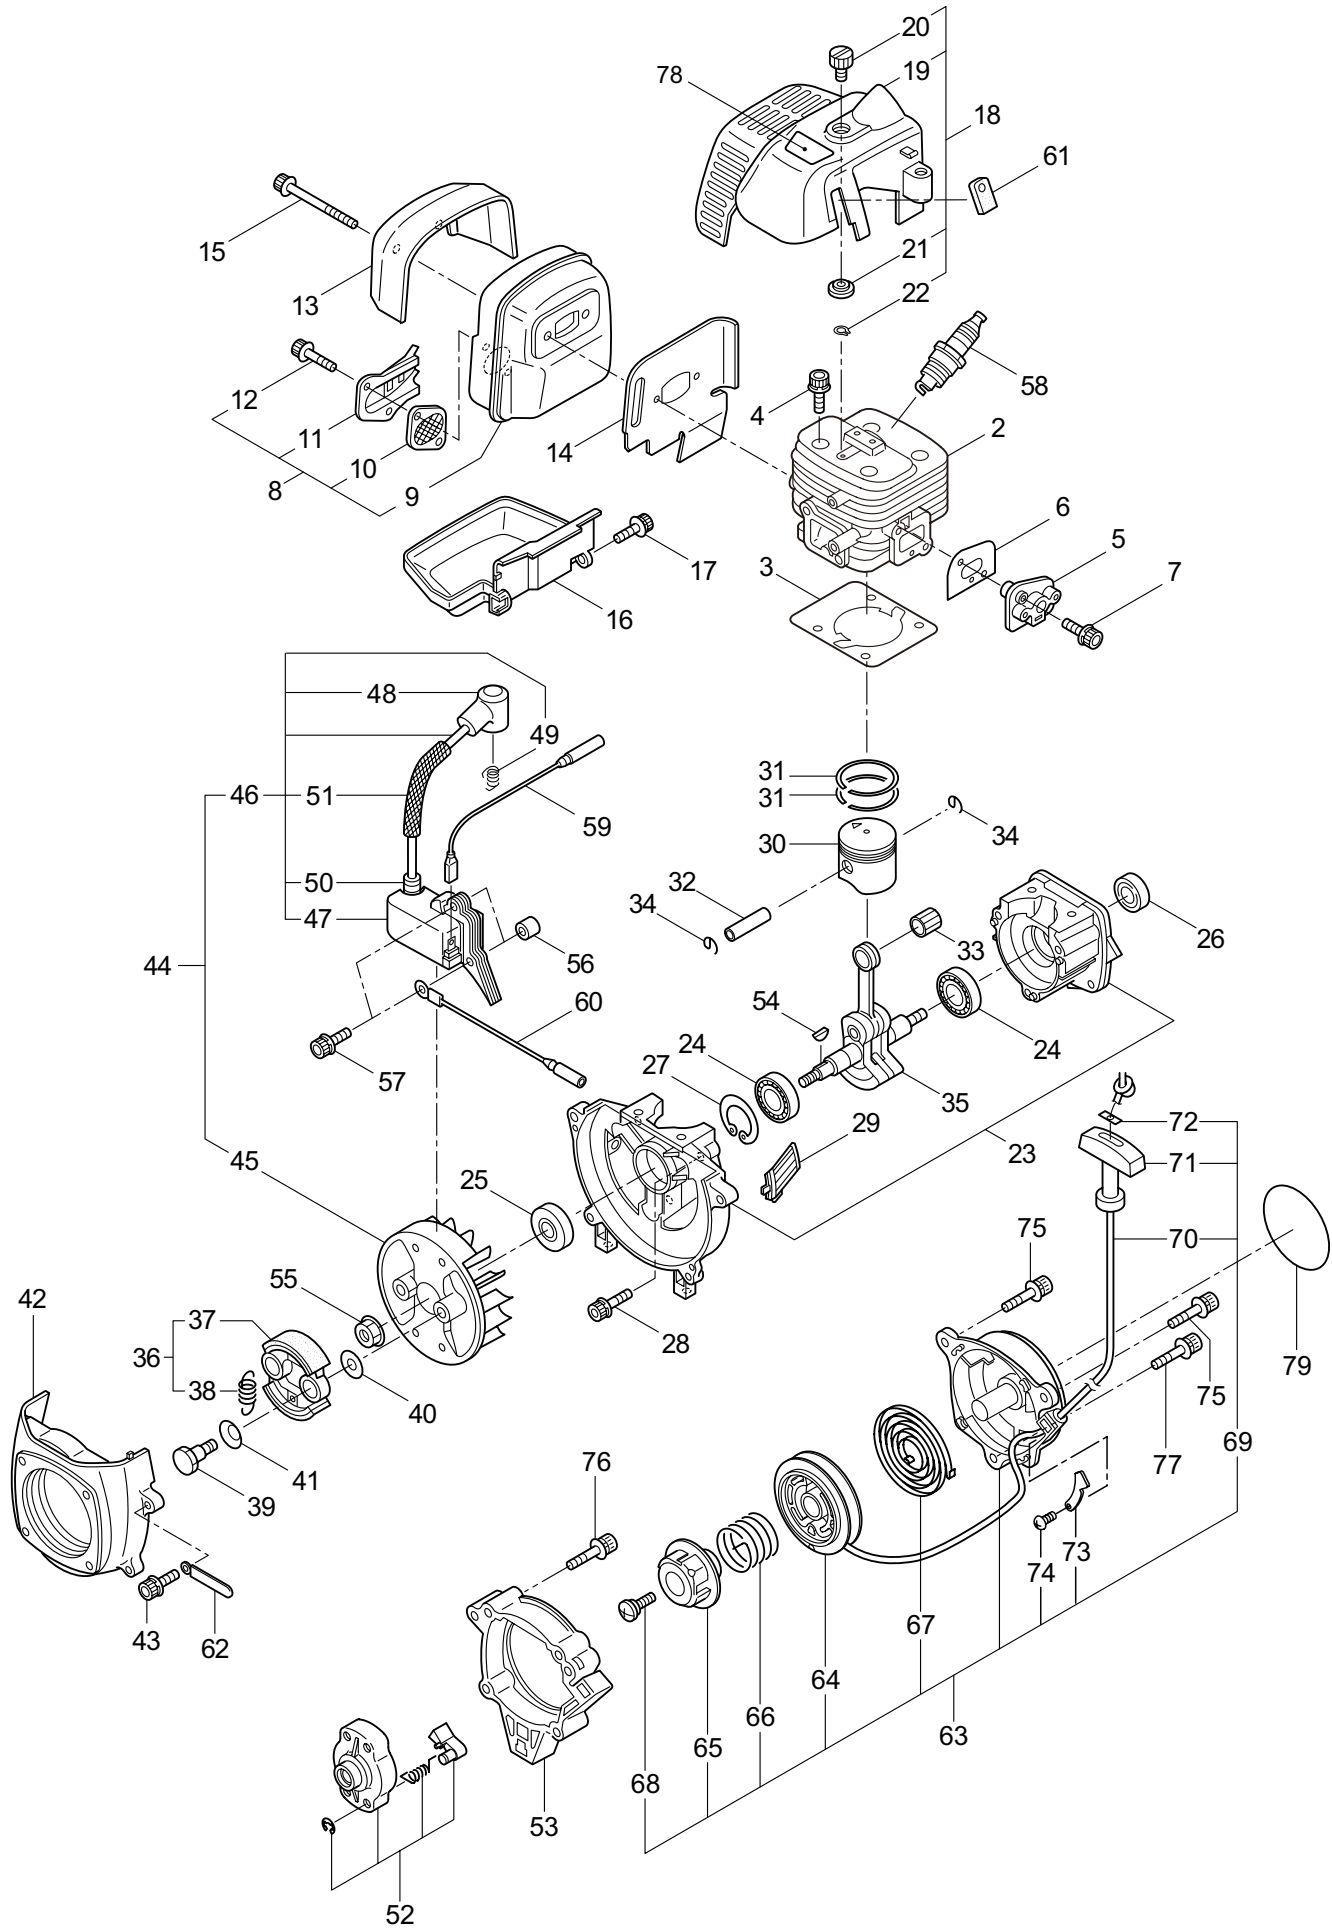

3. B23L ENGINE

Ref. No.	Part No.	Part Name	Q'ty	Remarks
3-1	858922	Engine	1	CE230/36
3-2	288499	Cylinder	1	
3-3	286074	Gasket	1	
3-4	261250	Cap Screw	4	M5x20
3-5	269144	Insulator	1	New gasket required
3-6	267049	Gasket	1	
3-7	265924	Cap Screw	2	M5x25
3-8	282208	Muffler Ass'y	1	Incl.9-12
3-9	282209	Muffler Comp	1	
3-10	267056	Spark Arrester	1	
3-11	268171	Muffler Tail	1	
3-12	265107	Cap Screw	2	M4x10
3-13	268461	Holder	1	
3-14	281440	Gasket	1	
3-15	266402	Cap Screw	2	M5x55
3-16	281446	Under Cover	1	
3-17	267191	Cap Screw	1	M5x16
3-18	281716	Top Cover Ass'y	1	Incl.19-22
3-19	281444	Top Cover	1	
3-20	261018	Knob	1	
3-21	261020	Spacer	1	
3-22	261734	Snap Ring	1	#5
3-23	289246	Crankcase	1	
3-24	280488	Bearing	2	PPL 6001
3-25	261492	Oil Seal	1	ISCD12287
3-26	261386	Oil Seal	1	ISCD12227
3-27	055185	Snap Ring	1	H28
3-28	261612	Cap Screw	3	M5x30
3-29	281442	Screen	1	
3-30	283379	Piston	1	
3-31	282177	Piston Ring	2	
3-32	261036	Piston Pin	1	
3-33	263957	Bearing, Needle	1	KTV81112EG01 B2
3-34	261576	Clip,Piston	2	
3-35	268187	Crankshaft/Conn.Rod Ass'y	1	
3-36	267327	Clutch Ass'y	1	Incl.37,38
3-37	267342	Clutch Shoe	2	(2)required
3-38	267345	Spring,Clutch	1	
3-39	264505	Bolt	2	
3-40	261189	Washer	2	6x16.5x1.2
3-41	261777	Wave Washer	2	
3-42	281443	Fan Cover	1	
3-43	261250	Cap Screw	4	M5x20
3-44	286269	Magneto Ass'y	1	Incl.45-51
3-45	286271	Rotor/Fan	1