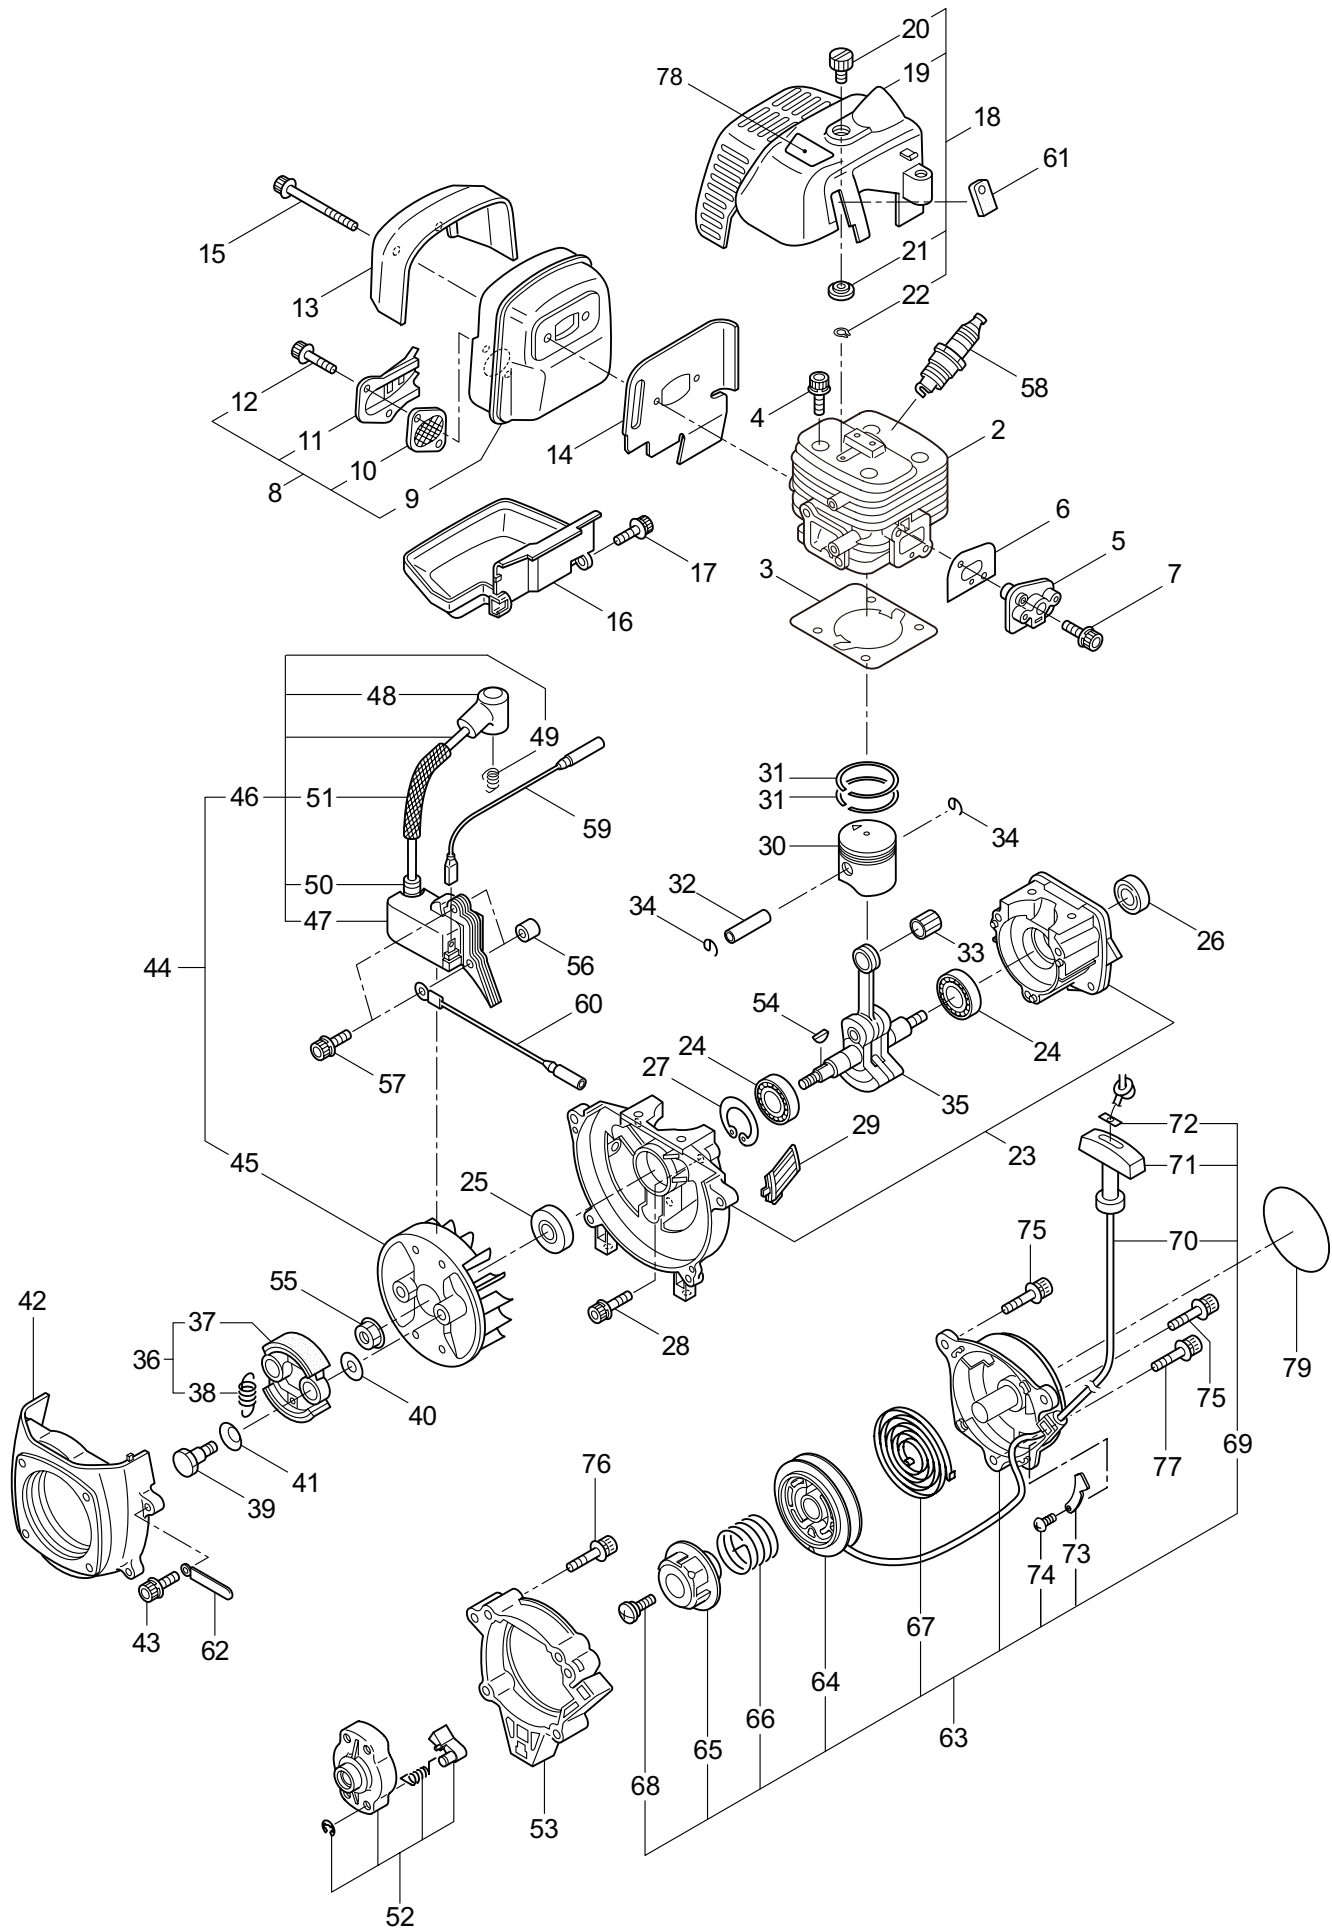

2. B23L  
GEARCASE

Ref. No.	Part No.	Part Name	Q'ty	Remarks
2-1	225959	Gearcase Ass'y	1	Incl.2-15
2-2	225960	Gearcase	1	
2-3	234109	Bolt	1	M8x8
2-4	261246	Cap Screw	1	M5x25
2-5	210554	Bearing	1	#608
2-6	227106	Gear Set	1	
2-7	215762	Blade Shaft	1	
2-8	212999	Bearing	1	#6001 2RK
2-9	055185	Snap Ring	1	H28
2-10	210560	Bearing	1	#609
2-11	140268	Bearing	1	#609Z
2-12	228477	Snap Ring	1	#9
2-13	140270	Snap Ring	1	#24
2-14	222890	Boss Adapter	1	
2-15	221998	Bolt	1	M8x12,Counterclockwise
2-16	261233	Cap Screw	1	M5x12

### 3. B23L ENGINE

Ref. No.	Part No.	Part Name	Q'ty	Remarks
3-46	281705	Ignition Coil Ass'y	1	Incl.47-51
3-47	281706	Coil	1	
3-48	261074	Plug Boot	1	
3-49	261075	Connector	1	
3-50	261072	Cap	1	
3-51	280080	Insulator	1	
3-52	283575	Starter Pawl Ass'y	1	
3-53	284698	Adapter Ass'y	1	
3-54	261076	Woodruff Key	1	3x10
3-55	261417	Nut,Rotor	1	M8
3-56	280381	Spacer	2	
3-57	261256	Cap Screw	2	M4x25
3-58	285982	Spark Plug	1	NGK BPM8Y
3-59	263804	Lead	1	
3-60	268044	Lead	1	
3-61	269189	Grommet	1	
3-62	264588	Clamp	1	
3-63	283477	Recoil Ass'y	1	Incl.64-74
3-64	283504	Reel	1	
3-65	283505	Cam Plate	1	
3-66	283506	Spring	1	
3-67	261721	Spiral Spring	1	
3-68	267213	Screw	1	
3-69	283578	Stater Rope Ass'y	1	Incl.70-72
3-70	283579	Stater Rope	1	
3-71	261725	Starter Grip	1	
3-72	283511	Rope Stopper	1	
3-73	277328	Cover	1	
3-74	273037	Screw	1	
3-75	283391	Cap Screw	2	M4x20
3-76	265726	Cap Screw	4	M4x16
3-77	282096	Cap Screw	1	M4x16WSW
3-78	288325	Label	1	B23L
3-79	288324	Label	1	B23L