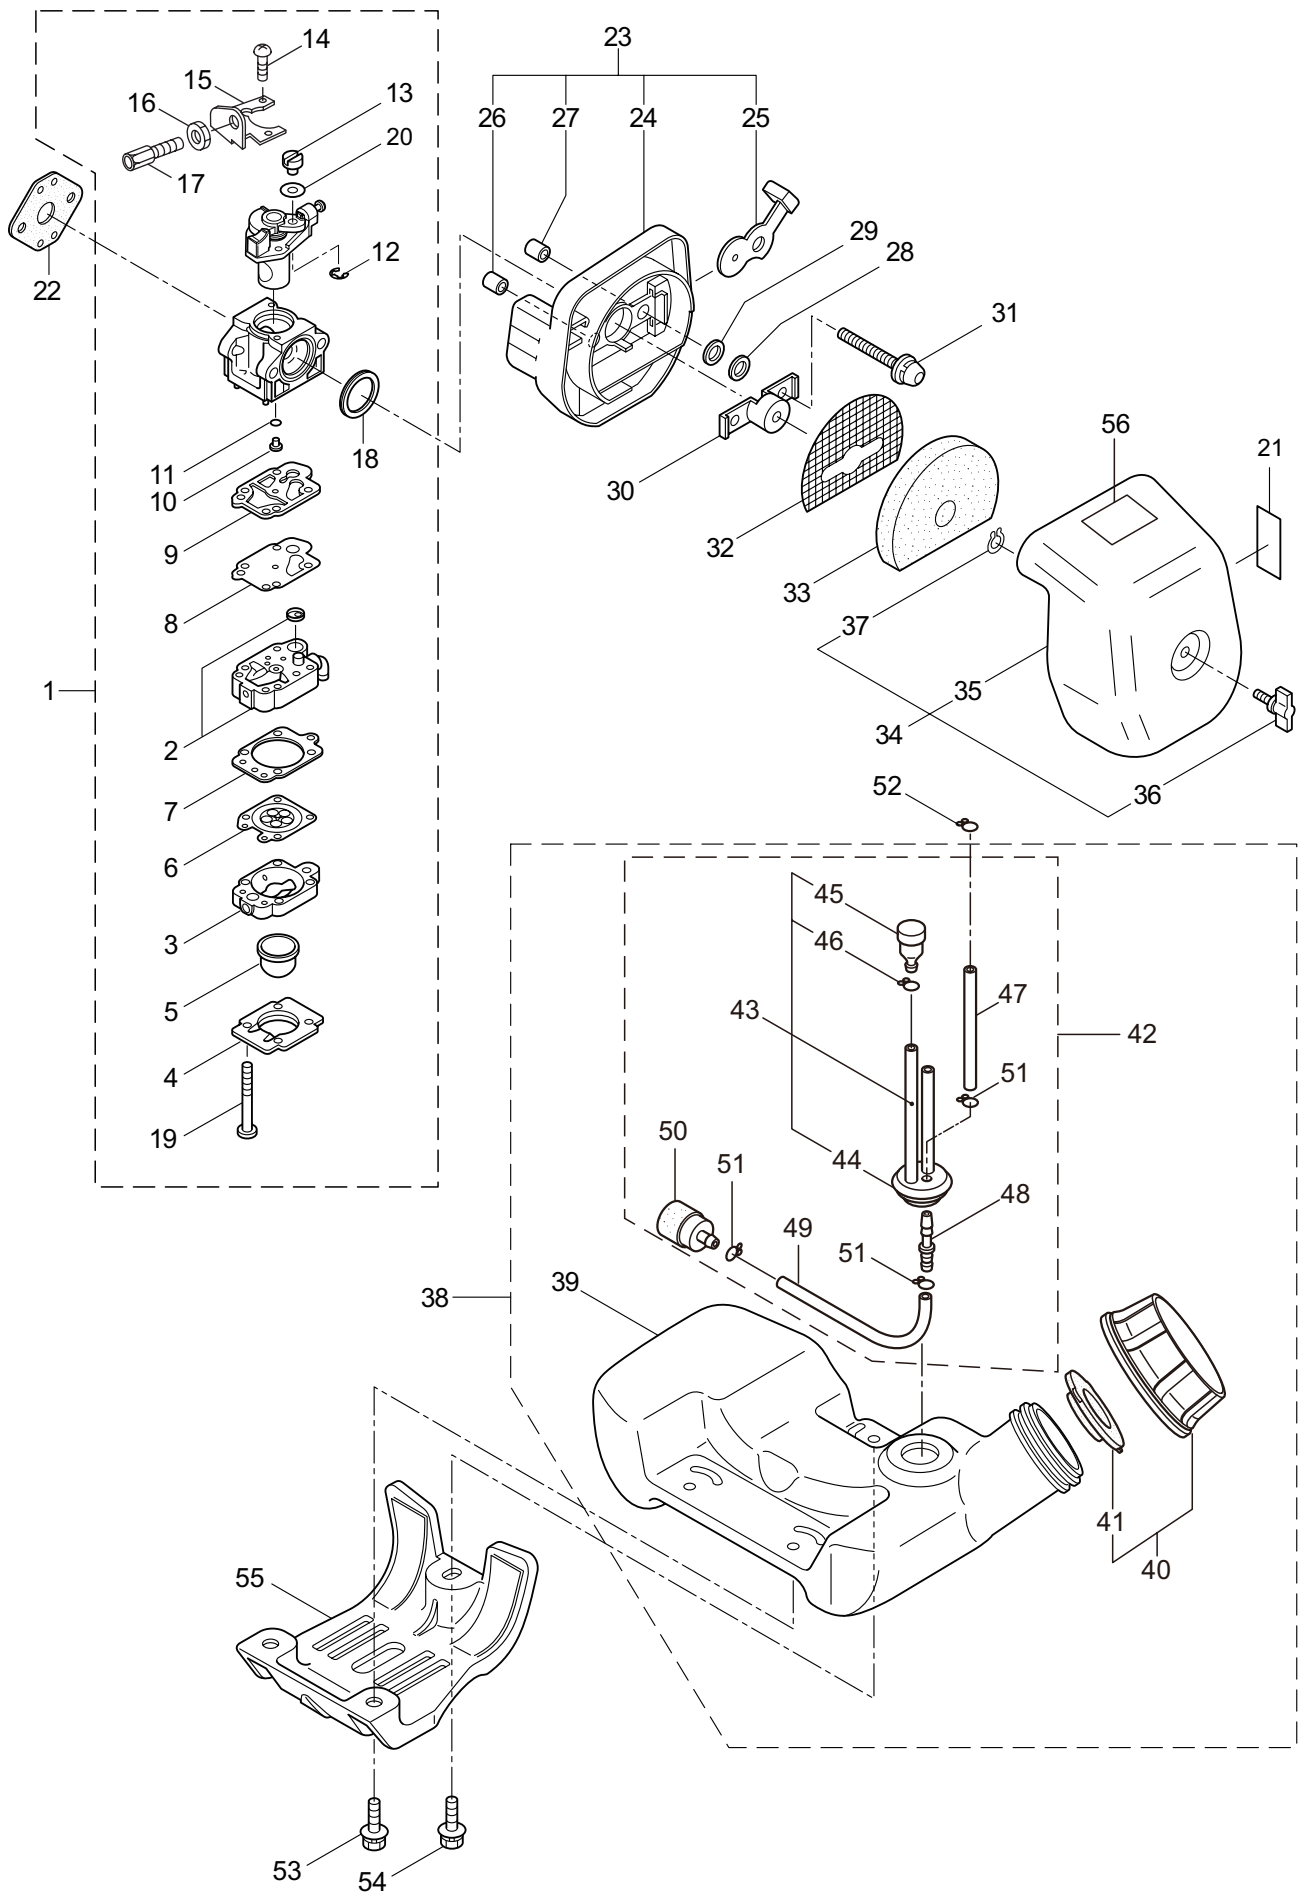

4. B23L
CARBURETOR, FUEL TANK

Ref. No.	Part No.	Part Name	Q'ty	Remarks
4-1	286703	Carburetor Ass'y	1	Incl.2-20 New gasket required
4-2	264155	Pump Body	1	
4-3	262991	Purge Body	1	
4-4	262992	Cover Plate	1	
4-5	261874	Primer Bulb	1	
4-6	283905	Diaphragm, Meterring	1	
4-7	262993	Gasket	1	
4-8	262994	Diaphragm,Fuel Pump	1	
4-9	282576	Gasket	1	
4-10	281487	Main Jet	1	#37
4-11	261871	O-Ring	1	
4-12	261876	E-Ring	1	
4-13	261658	Swivel	1	
4-14	261875	Screw	2	
4-15	264677	Bracket	1	
4-16	261878	Nut	1	
4-17	263994	Adapter	1	
4-18	261657	Packing	1	
4-19	262996	Screw	4	
4-20	264678	Washer	1	
4-21	261352	Label	1	Choke
4-22	261864	Gasket	1	
4-23	268055	Air Filter Case Ass'y	1	Incl.24-27
4-24	268056	Air Filter Case	1	
4-25	268057	Valve	1	
4-26	268157	Sleeve	1	5.5x7.1x6L
4-27	268412	Sleeve	1	5.2x7.1x6.4L
4-28	263345	Packing	1	7.2x11xt1.3
4-29	263942	Washer	1	7.2x12xt0.15
4-30	263815	Stay	1	
4-31	264016	Cap Screw	2	M5x60
4-32	265026	Screen	1	
4-33	265027	Foam Element	1	
4-34	268058	Air Filter Cover Ass'y	1	Incl.35-37
4-35	268059	Air Filter Cover	1	
4-36	281438	Knob	1	
4-37	261734	Snap Ring	1	#5
4-38	289030	Fuel Tank Ass'y	1	Incl.39-51
4-39	285048	Fuel Tank	1	
4-40	289043	Fuel Tank Cap Ass'y	1	Incl.41
4-41	287058	Gasket	1	
4-42	289031	Fuel Pipe Pick-up Ass'y	1	Incl.43-51
4-43	289032	Fuel Pipe Ass'y	1	Incl.44-46
4-44	268065	Grommet	1	
4-45	261590	Breather	1