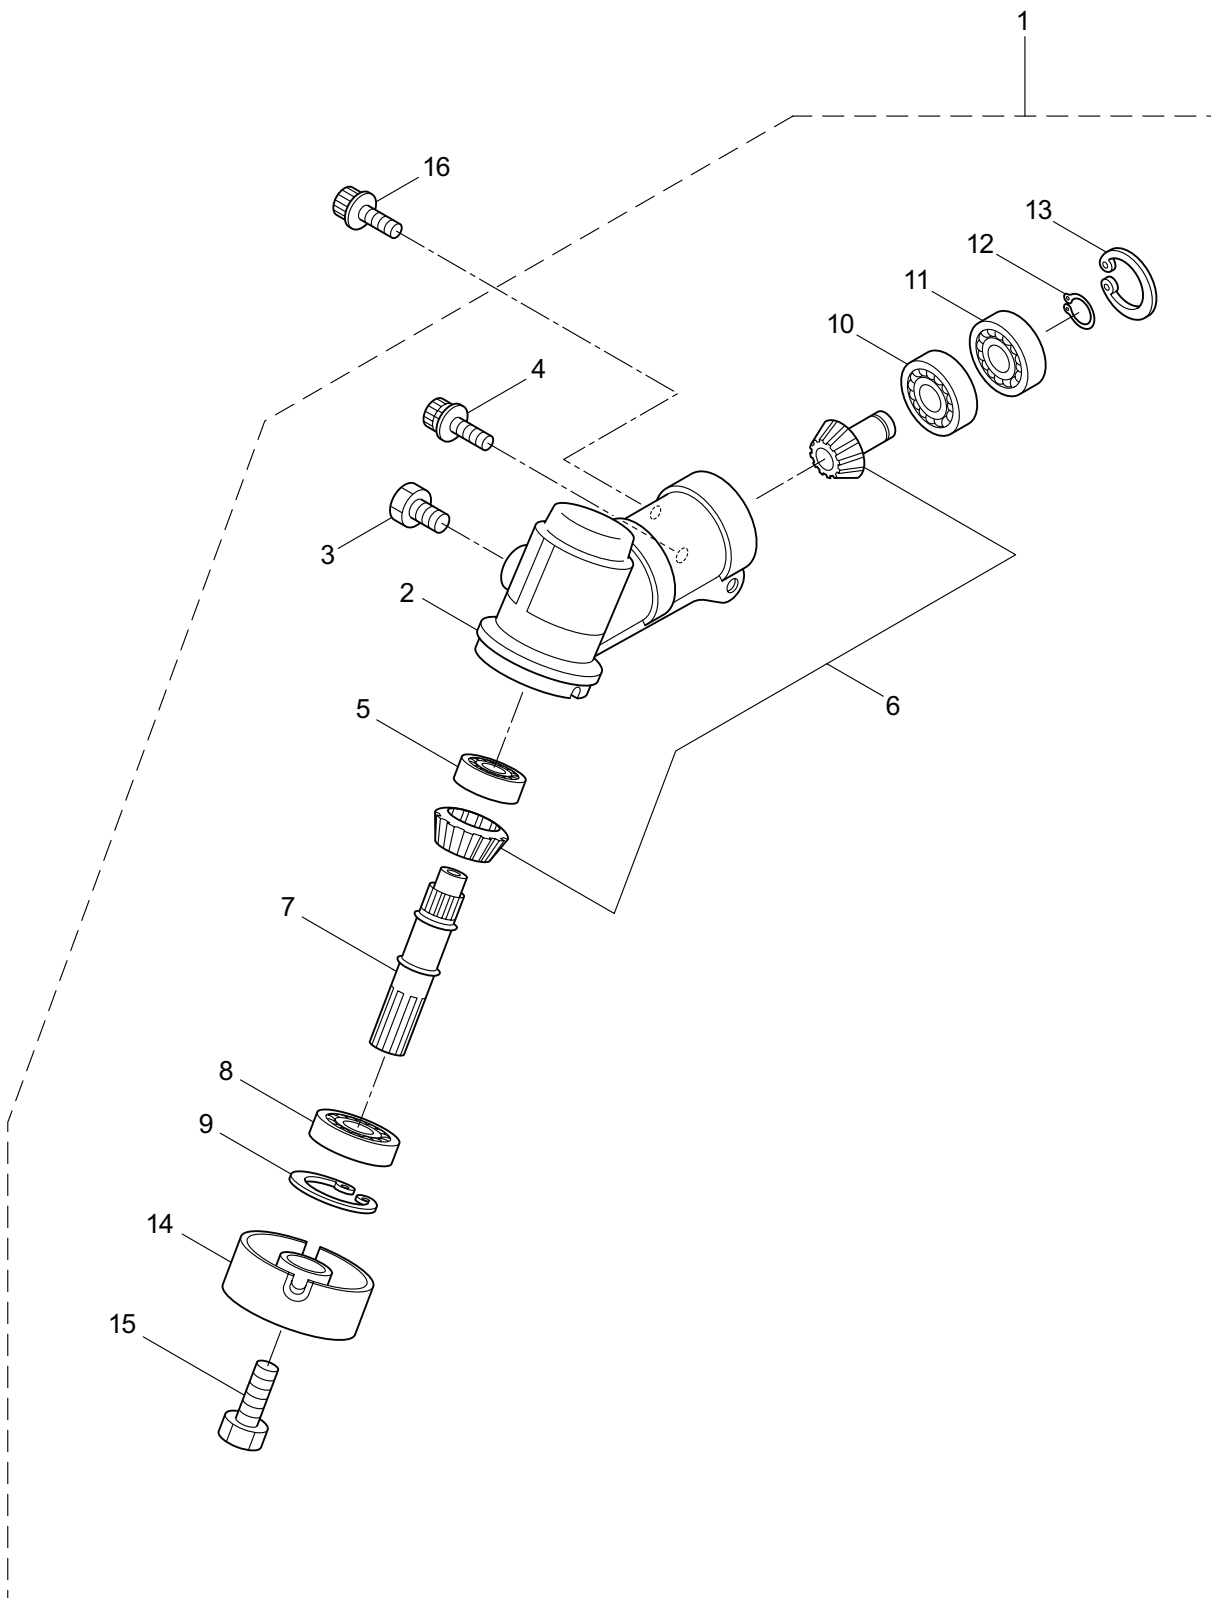

## CONTENTS

1. MAIN BODY .....	1 ~ 2
2. GEARCASE.....	3 ~ 4
3. ENGINE .....	5 ~ 8
4. CARBURETOR, FUEL TANK .....	9 ~ 12
5. ACCESSORIES .....	13 ~ 14

2019. 01.

**MARUYAMA**

P/N 523275-2

1. B23L  
MAIN BODY

Ref. No.	Part No.	Part Name	Q'ty	Remarks
1-1	363866	B23L	1	
1-2	261250	Cap Screw	4	M5x20
1-3	215512	Clutch Case Ass'y	1	Incl.4-10
1-4	214592	Bearing Case	1	
1-5	214161	Bearing	2	#6000ZZ
1-6	054676	Snap Ring	1	#26
1-7	560309	Buffer	1	
1-8	214163	Washer	1	
1-9	092033	Screw	4	M5x15
1-10	214593	Driveshaft Tube Adapter	1	
1-11	261246	Cap Screw	1	M5x25
1-12	220078	Driveshaft Tube Ass'y	1	Incl.24,25
1-13	219268	Driveshaft Ass'y	1	
1-14	054677	Clutch Drum	1	
1-15	215532	Shaft Grip	1	
1-16	221465	Throttle Trigger	1	
1-17	214083	Outer Guide	1	
1-18	213444	Throttle Cable	1	340L
1-19	213548	Plastic Tube	1	#10x200L
1-20	225962	Bracket	1	
1-21	261612	Cap Screw	2	M5x30
1-22	225963	Threaded Bracket	1	
1-23	232811	Label	1	B23L
1-24	221501	Label	1	Warning
1-25	221502	Label	1	Caution
1-26	227816	Loop Handle Ass'y	1	Incl.27
1-27	215608	Cap Screw	4	M5x30x16
1-28	226300	Safety Cover Ass'y	1	Incl.29-33
1-29	225961	Safety Cover	1	
1-30	231493	String Cutter	1	
1-31	227817	Bolt	2	M5x12
1-32	081027	Nut	2	M5
1-33	212972	String Cutter Cover	1	

2. B23L  
GEARCASE

Ref. No.	Part No.	Part Name	Q'ty	Remarks
2-1	225959	Gearcase Ass'y	1	Incl.2-15
2-2	225960	Gearcase	1	
2-3	234109	Bolt	1	M8x8
2-4	261246	Cap Screw	1	M5x25
2-5	210554	Bearing	1	#608
2-6	227106	Gear Set	1	
2-7	215762	Blade Shaft	1	
2-8	212999	Bearing	1	#6001 2RK
2-9	055185	Snap Ring	1	H28
2-10	210560	Bearing	1	#609
2-11	140268	Bearing	1	#609Z
2-12	228477	Snap Ring	1	#9
2-13	140270	Snap Ring	1	#24
2-14	222890	Boss Adapter	1	
2-15	221998	Bolt	1	M8x12,Counterclockwise
2-16	261233	Cap Screw	1	M5x12